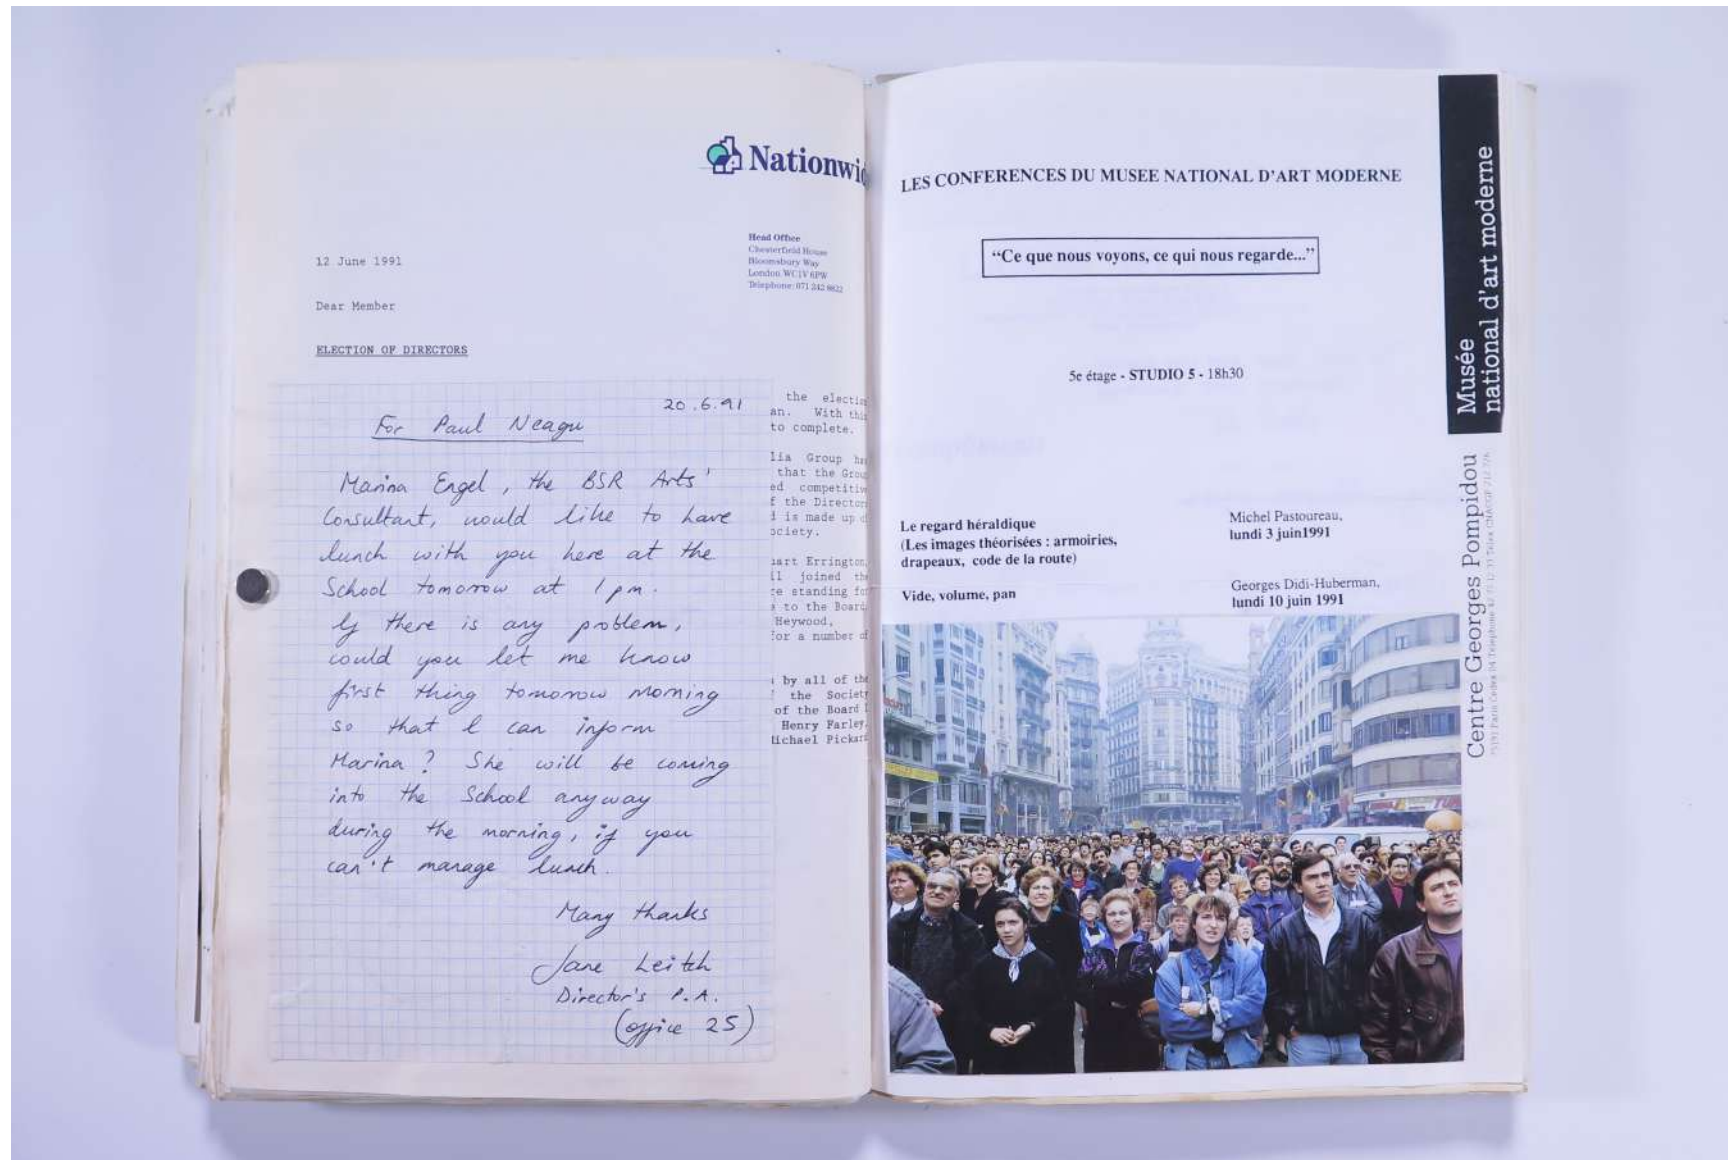

PAUL NEAGU ESTATE

VISUAL JOURNAL: JUN/JUL - 1991

Reference No.

PNE 75.037

Usage terms: © Estate of Paul Neagu. No copying, republication, modification or any other unauthorised use is allowed for material © **PAUL NEAGU ESTATE**.

For further use of this material please seek formal permission from the **PAUL NEAGU ESTATE**.