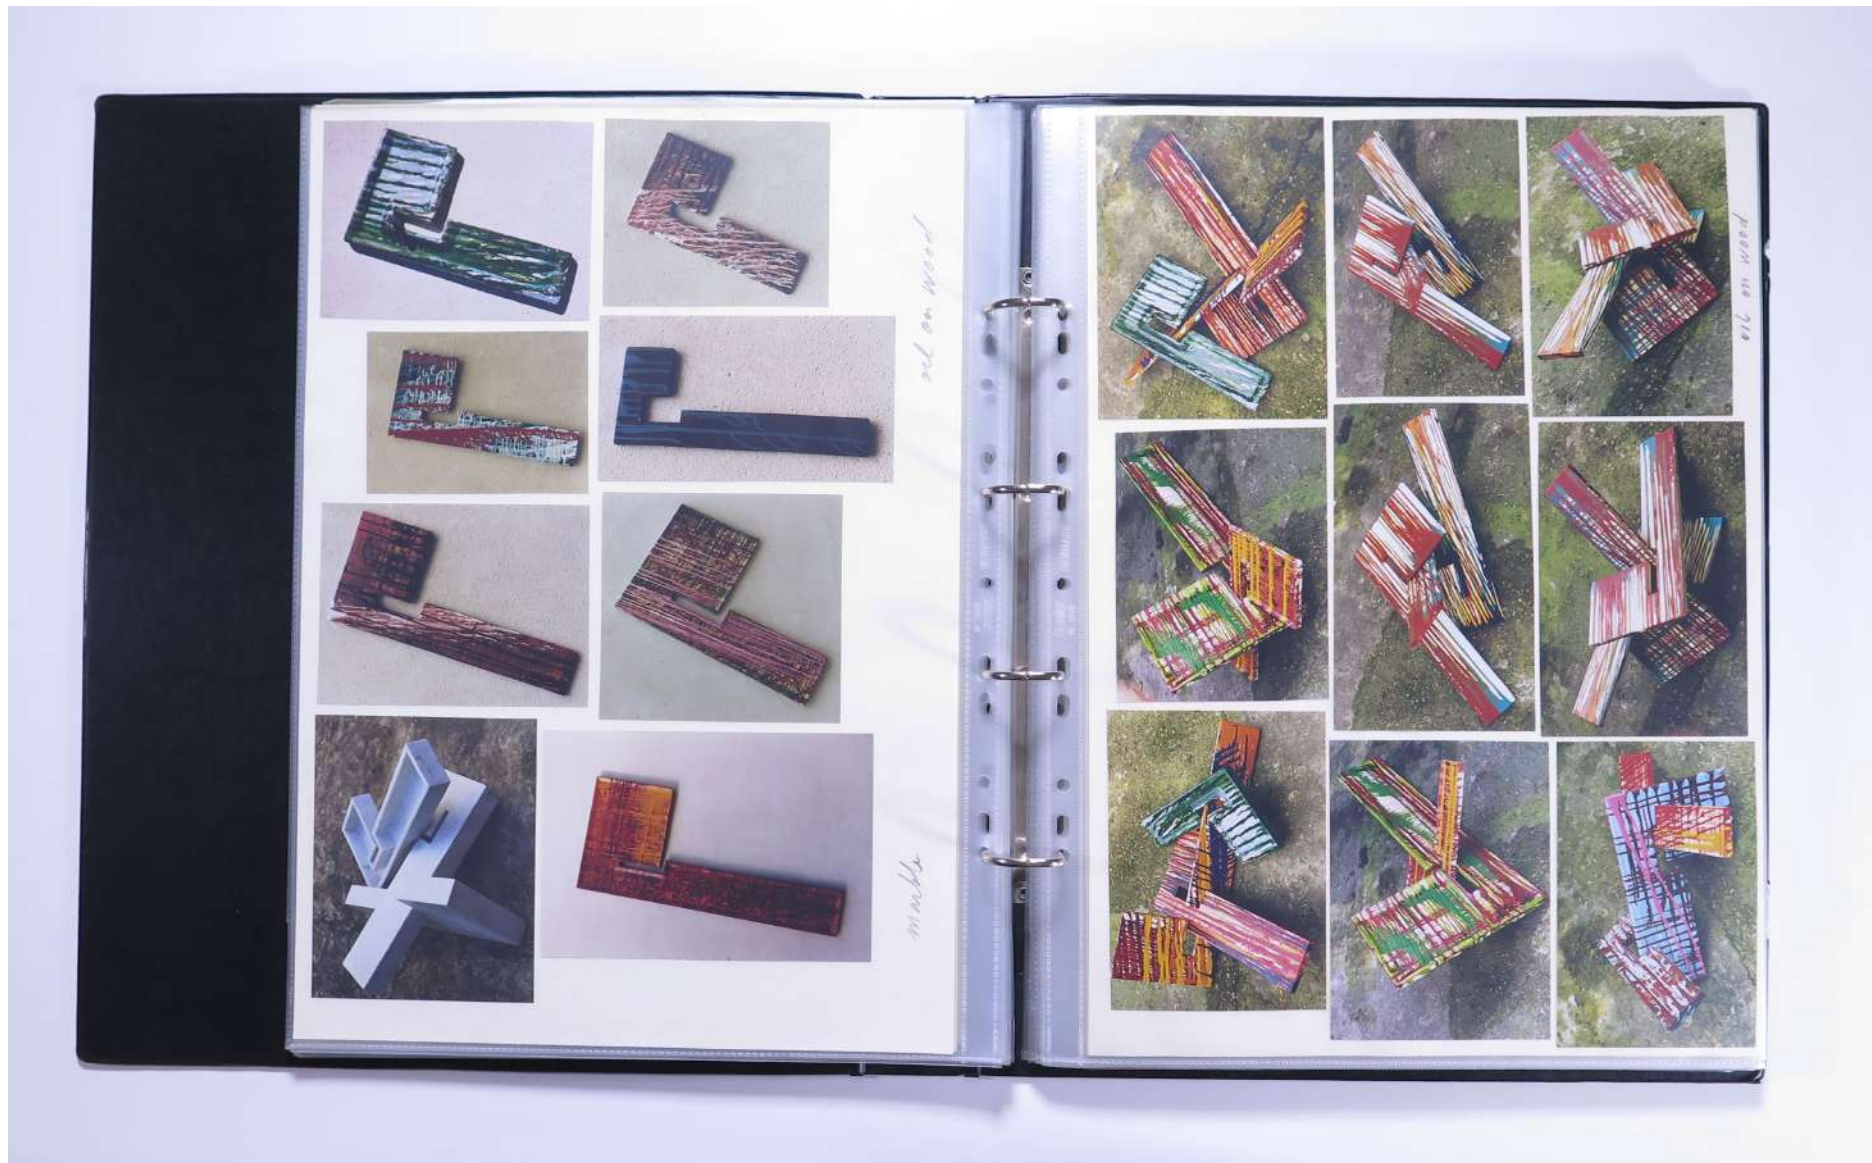

PAUL NEAGU ESTATE

PHOTO ALBUM: UNTITLED 1972

Reference No.

PNE 54.012

Usage terms: © Estate of Paul Neagu. No copying, republication, modification or any other unauthorised use is allowed for material © **PAUL NEAGU** ESTATE.
For further use of this material please seek formal permission from the **PAUL NEAGU** ESTATE.