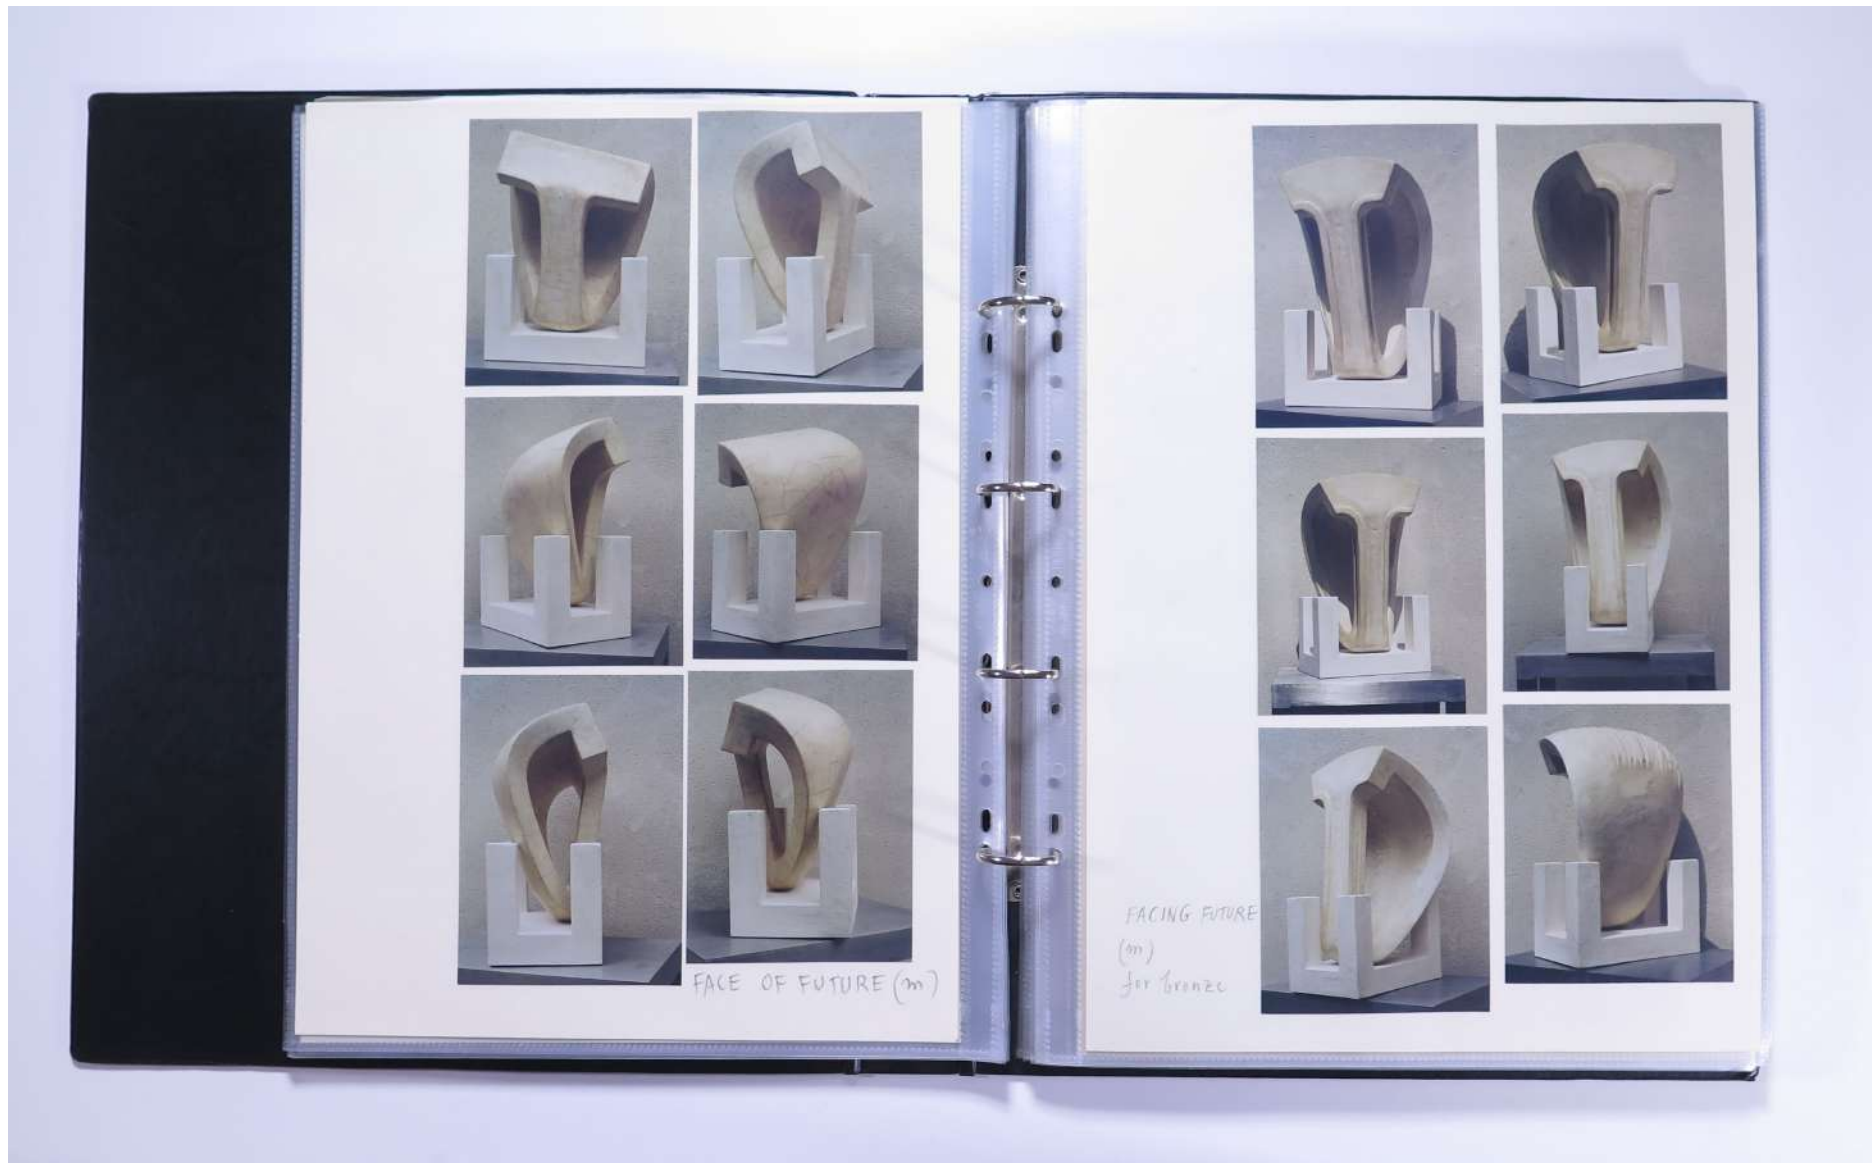

PAUL NEAGU ESTATE

PHOTO ALBUM: UNTITLED 1972

Reference No.

PNE 54.009

Usage terms: © Estate of Paul Neagu. No copying, republication, modification or any other unauthorised use is allowed for material © **PAUL NEAGU** ESTATE.
For further use of this material please seek formal permission from the **PAUL NEAGU** ESTATE.