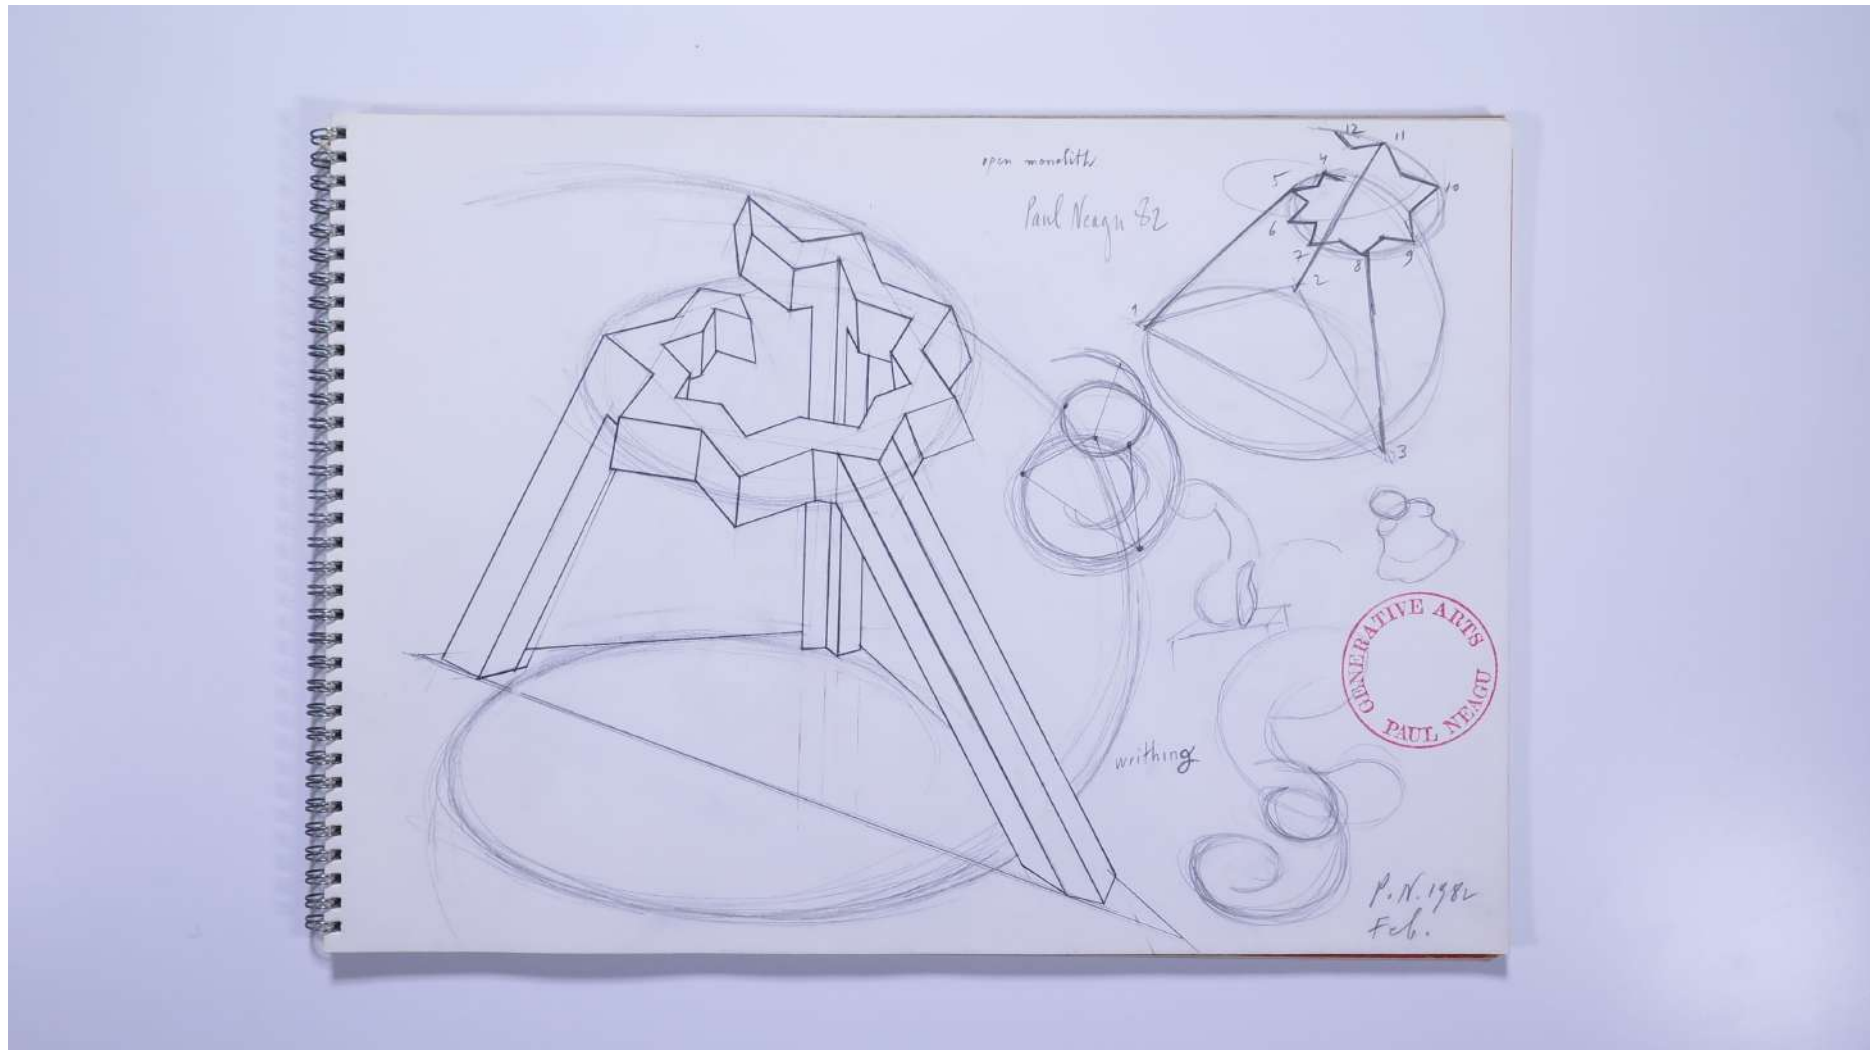

PAUL NEAGU ESTATE

SKETCHBOOK: UNTITLED - 1981-1982

Reference No.

PNE 52.007

Usage terms: © Estate of Paul Neagu. No copying, republication, modification or any other unauthorised use is allowed for material © **PAUL NEAGU** ESTATE.
For further use of this material please seek formal permission from the **PAUL NEAGU** ESTATE.