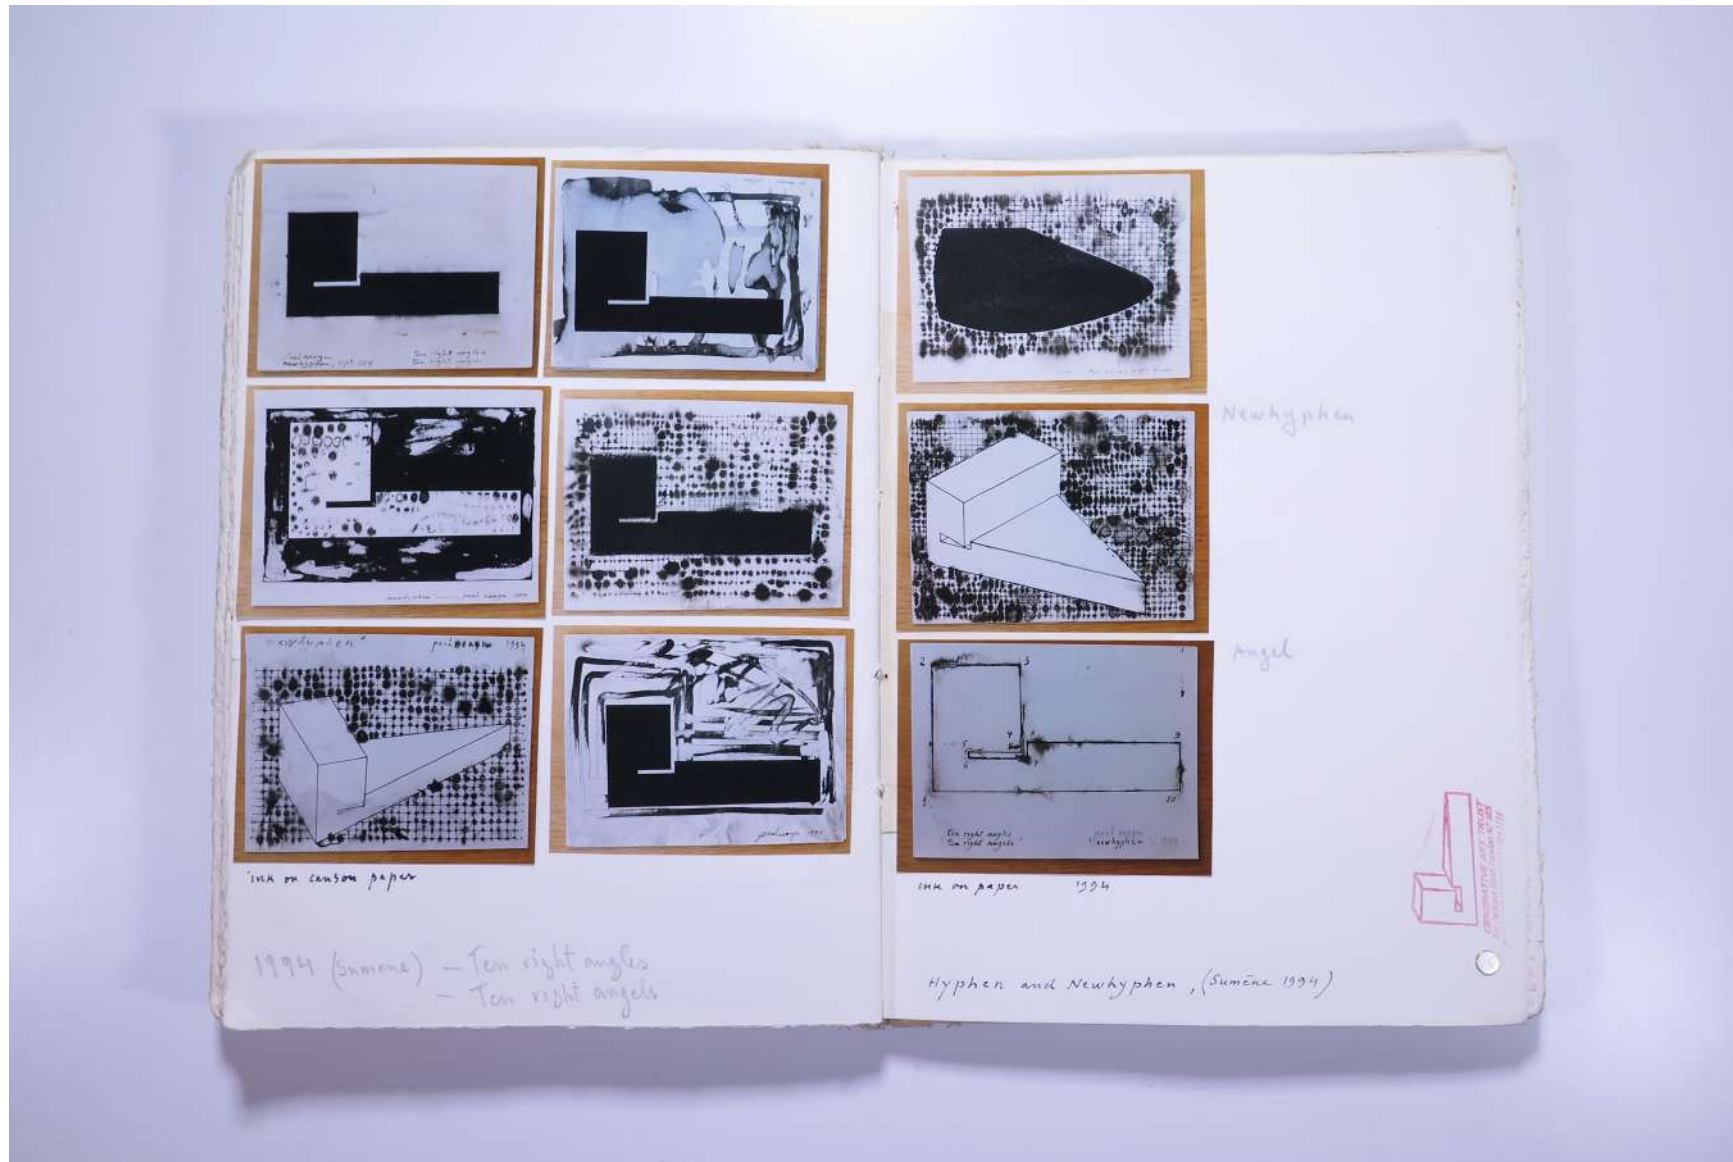

PAUL NEAGU ESTATE

PHOTO ALBUM: **FRAME - ICONS, NEW HYPHEN, (CROSSARM),
TEN RIGHT ANGLES, TEN RIGHT ANGELS - 1992-1995**

Reference No.
PNE 51.022

Usage terms: © Estate of Paul Neagu. No copying, republication, modification or any other unauthorised use is allowed for material © **PAUL NEAGU ESTATE**.
For further use of this material please seek formal permission from the **PAUL NEAGU ESTATE**.