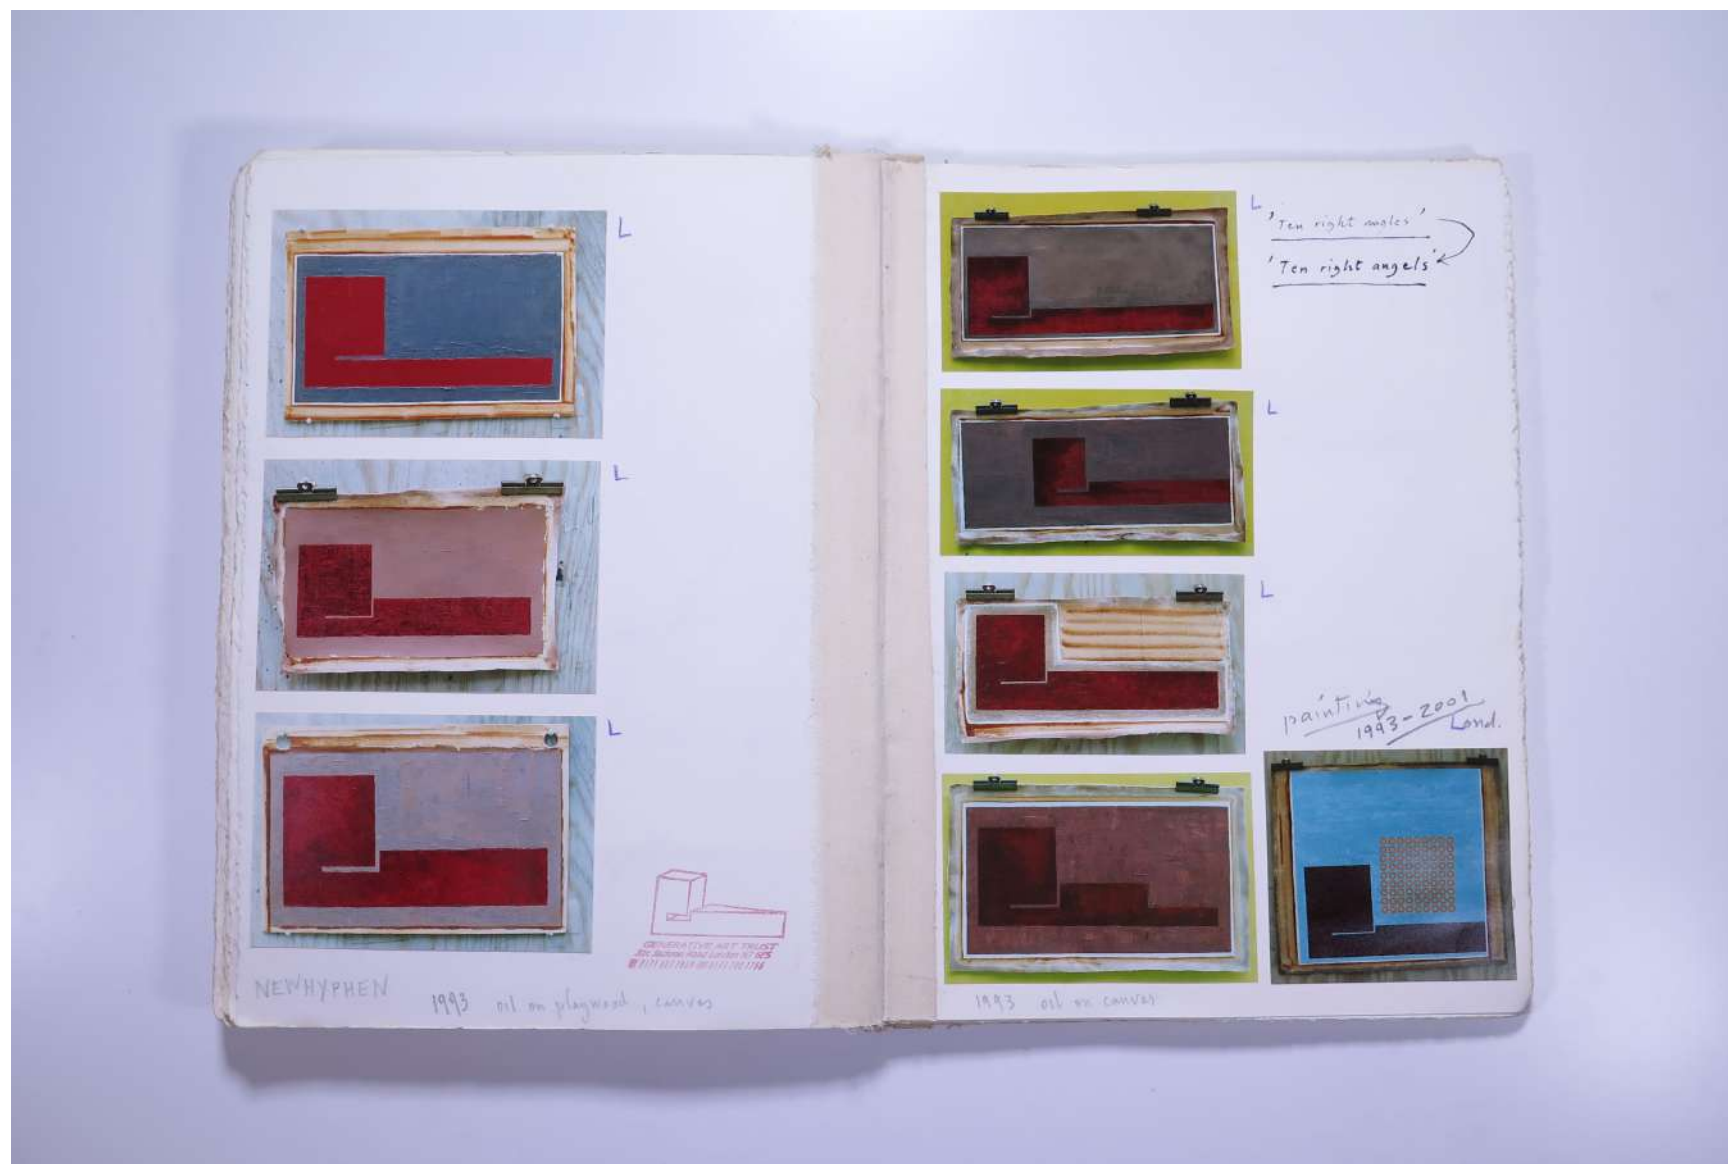

PAUL NEAGU ESTATE

PHOTO ALBUM: **FRAME - ICONS, NEW HYPHEN, (CROSSARM),
TEN RIGHT ANGLES, TEN RIGHT ANGELS - 1992-1995**

Reference No.

PNE 51.019

Usage terms: © Estate of Paul Neagu. No copying, republication, modification or any other unauthorised use is allowed for material © **PAUL NEAGU** ESTATE.
For further use of this material please seek formal permission from the **PAUL NEAGU** ESTATE.