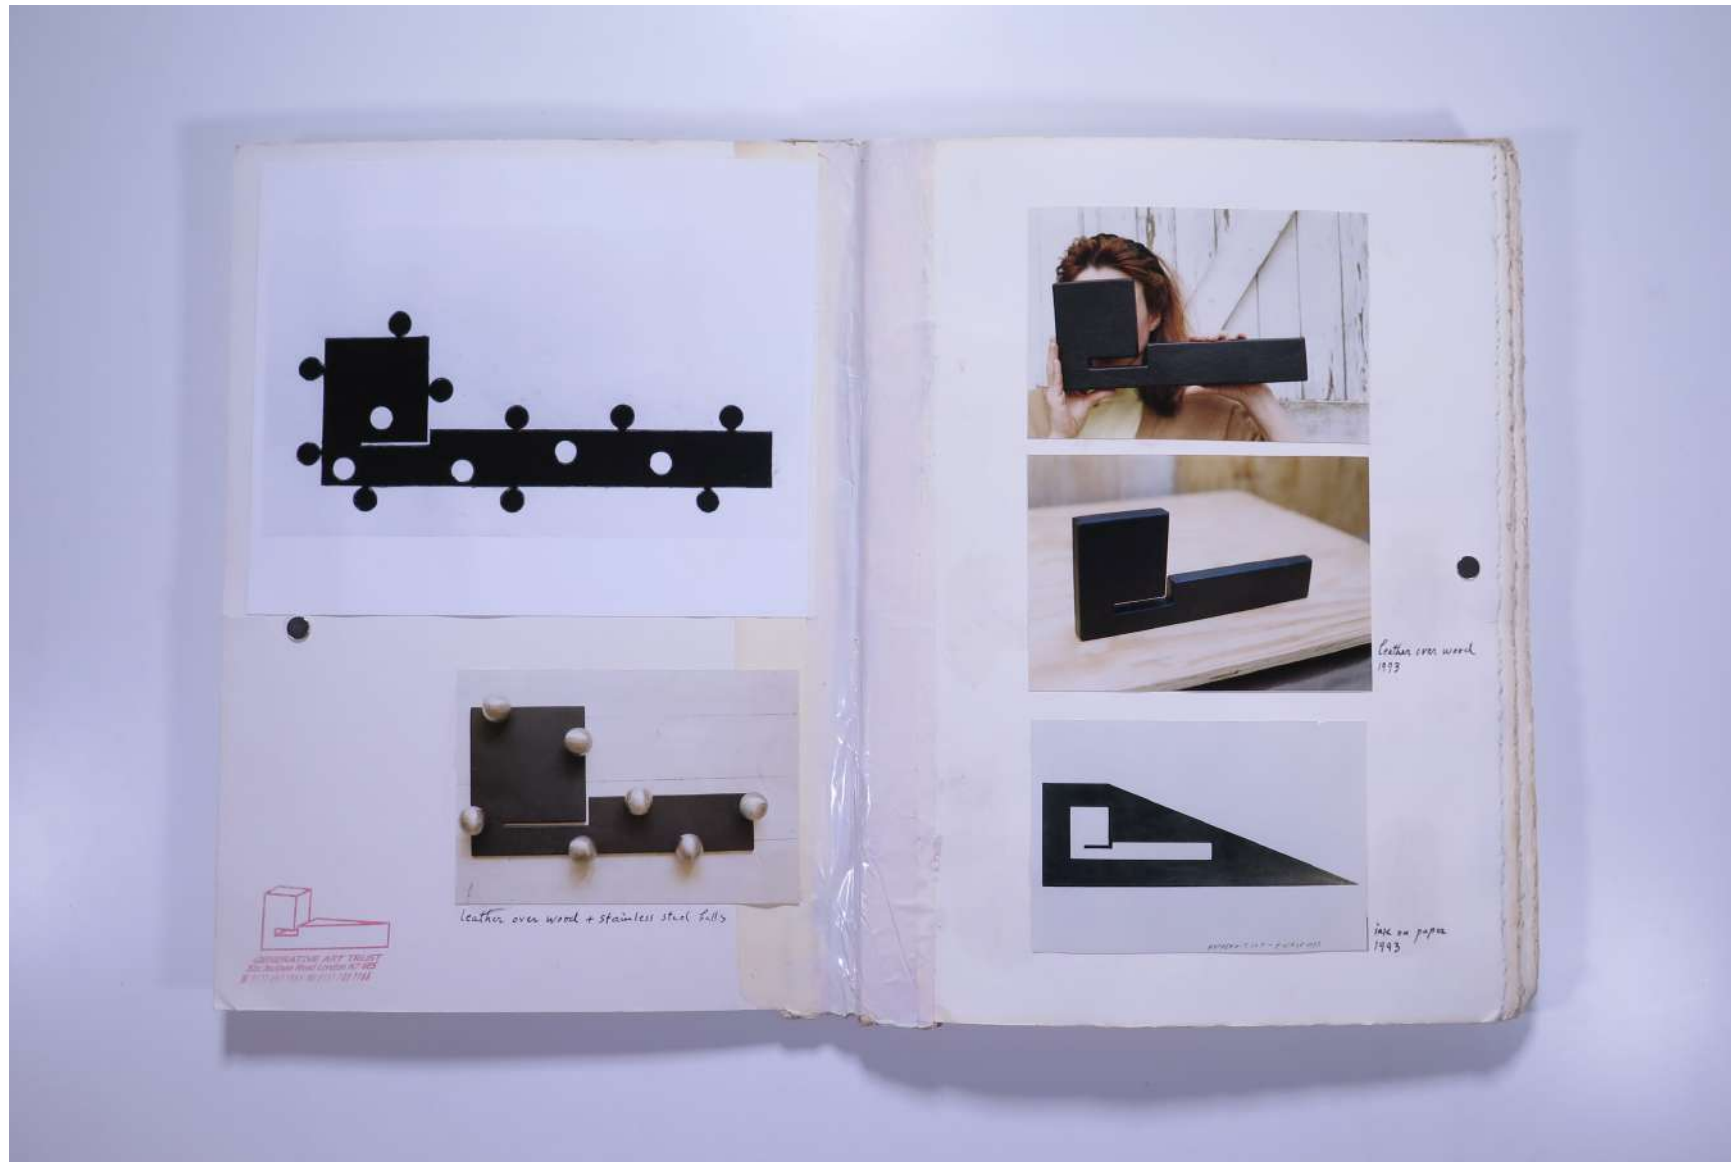

PAUL NEAGU ESTATE

PHOTO ALBUM: **FRAME - ICONS, NEW HYPHEN, (CROSSARM),
TEN RIGHT ANGLES, TEN RIGHT ANGELS - 1992-1995**

Reference No.

PNE 51.003

Usage terms: © Estate of Paul Neagu. No copying, republication, modification or any other unauthorised use is allowed for material © **PAUL NEAGU** ESTATE.
For further use of this material please seek formal permission from the **PAUL NEAGU** ESTATE.