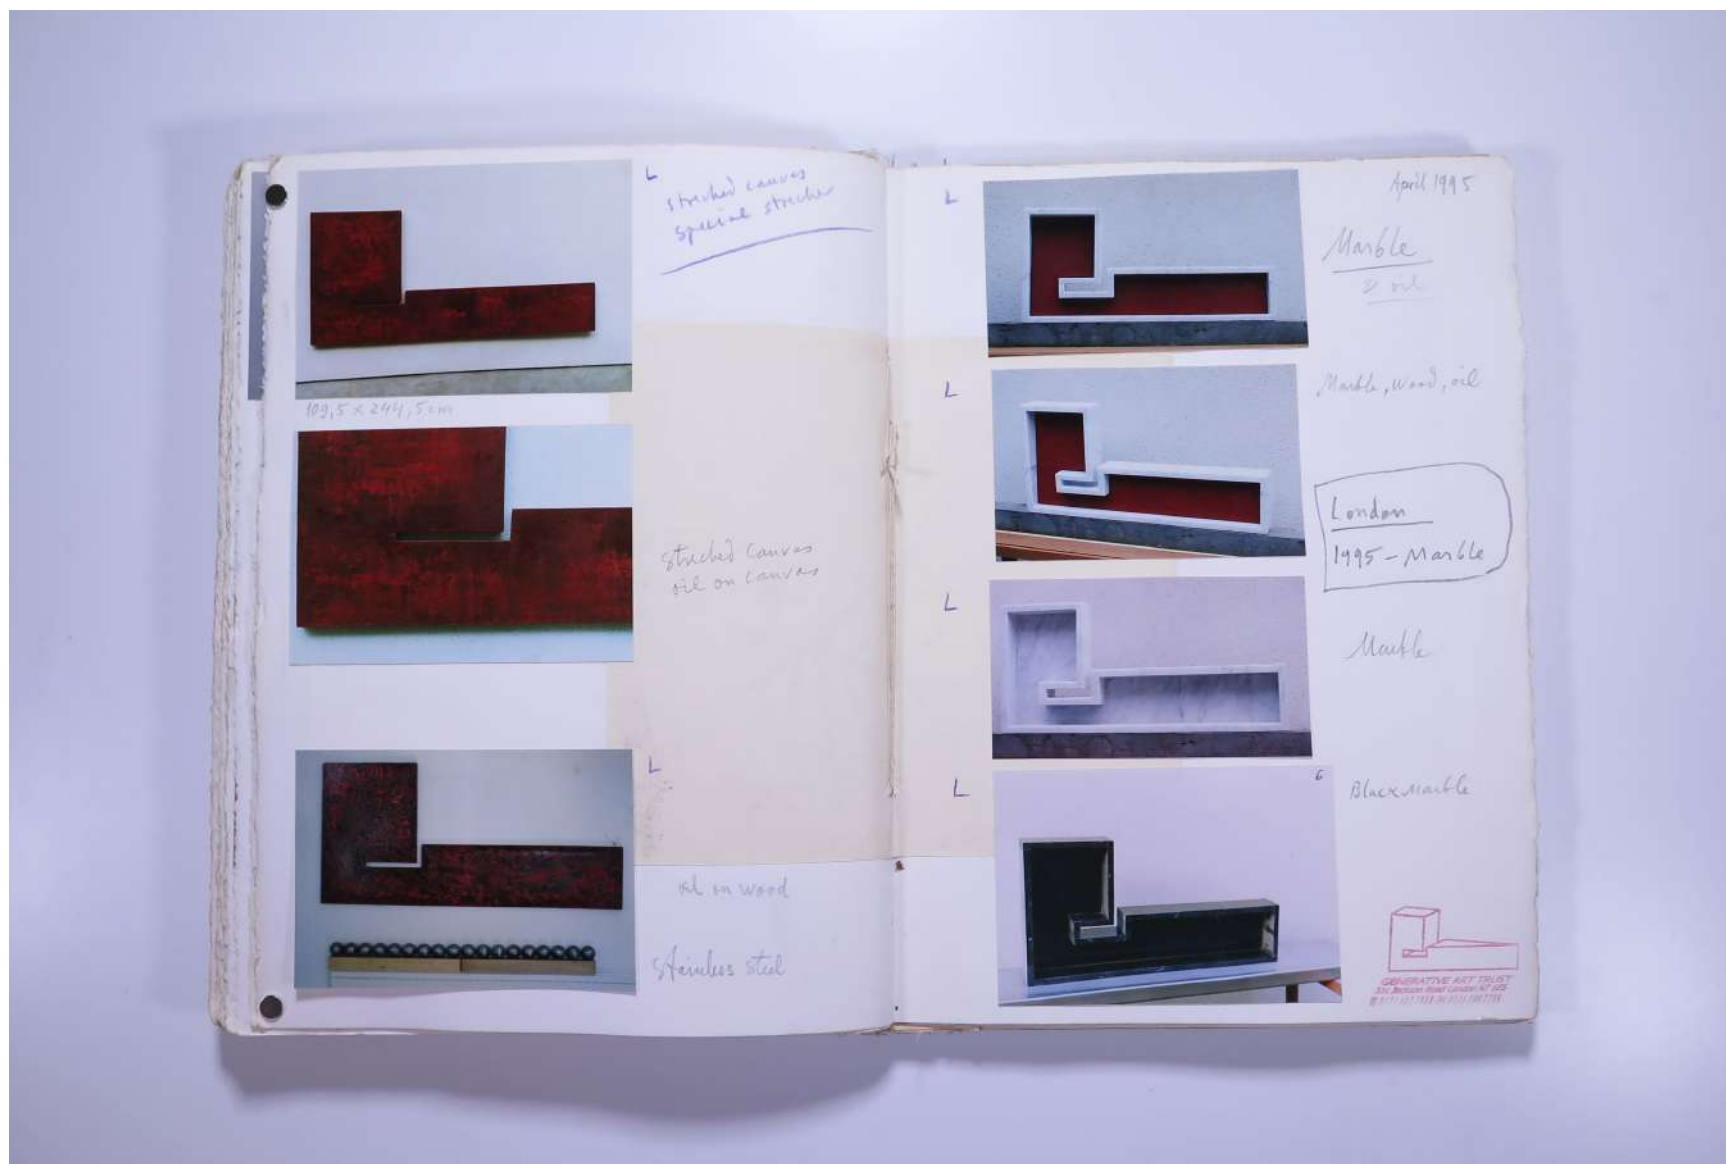

PAUL NEAGU ESTATE

PHOTO ALBUM: **FRAME - ICONS, NEW HYPHEN, (CROSSARM),
TEN RIGHT ANGLES, TEN RIGHT ANGELS - 1992-1995**

Reference No.

PNE 51.025

Usage terms: © Estate of Paul Neagu. No copying, republication, modification or any other unauthorised use is allowed for material © **PAUL NEAGU** ESTATE.
For further use of this material please seek formal permission from the **PAUL NEAGU** ESTATE.