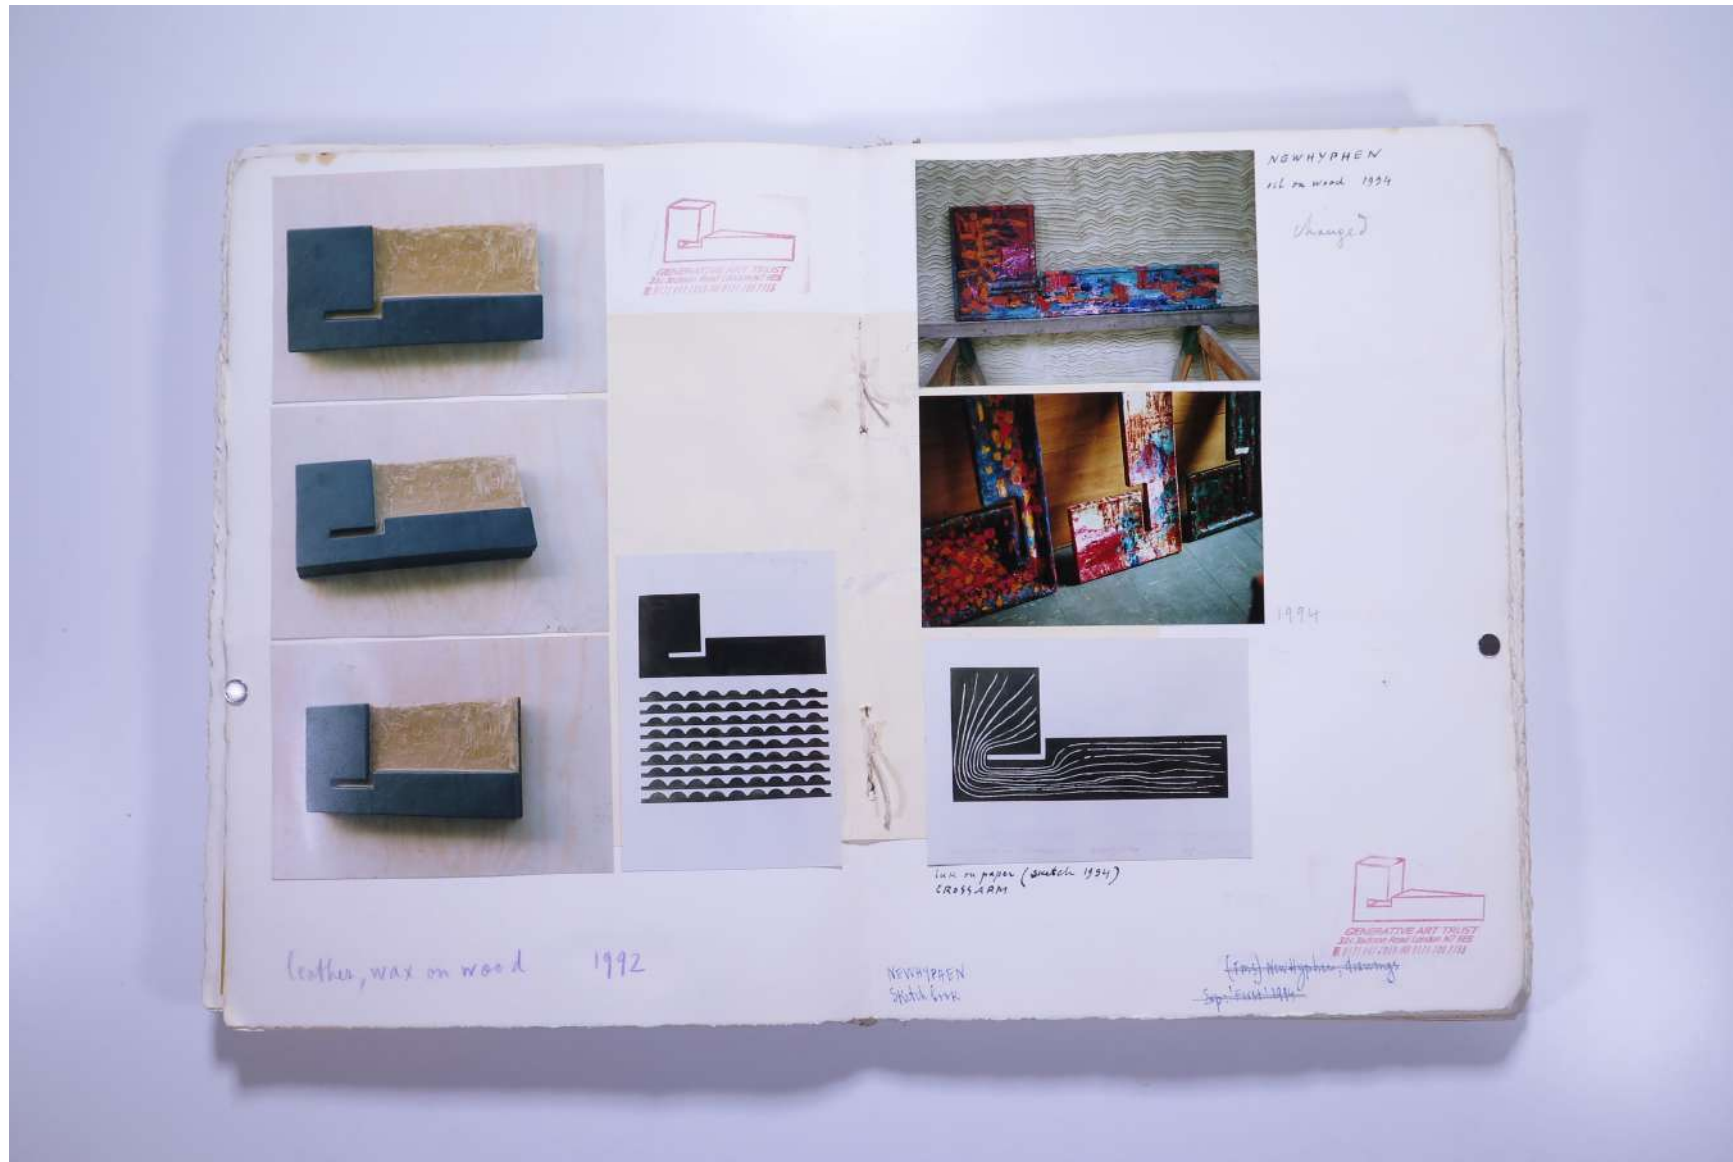

PAUL NEAGU ESTATE

PHOTO ALBUM: **FRAME - ICONS, NEW HYPHEN, (CROSSARM),
TEN RIGHT ANGLES, TEN RIGHT ANGELS - 1992-1995**

Reference No.
PNE 51.009

Usage terms: © Estate of Paul Neagu. No copying, republication, modification or any other unauthorised use is allowed for material © **PAUL NEAGU** ESTATE.
For further use of this material please seek formal permission from the **PAUL NEAGU** ESTATE.