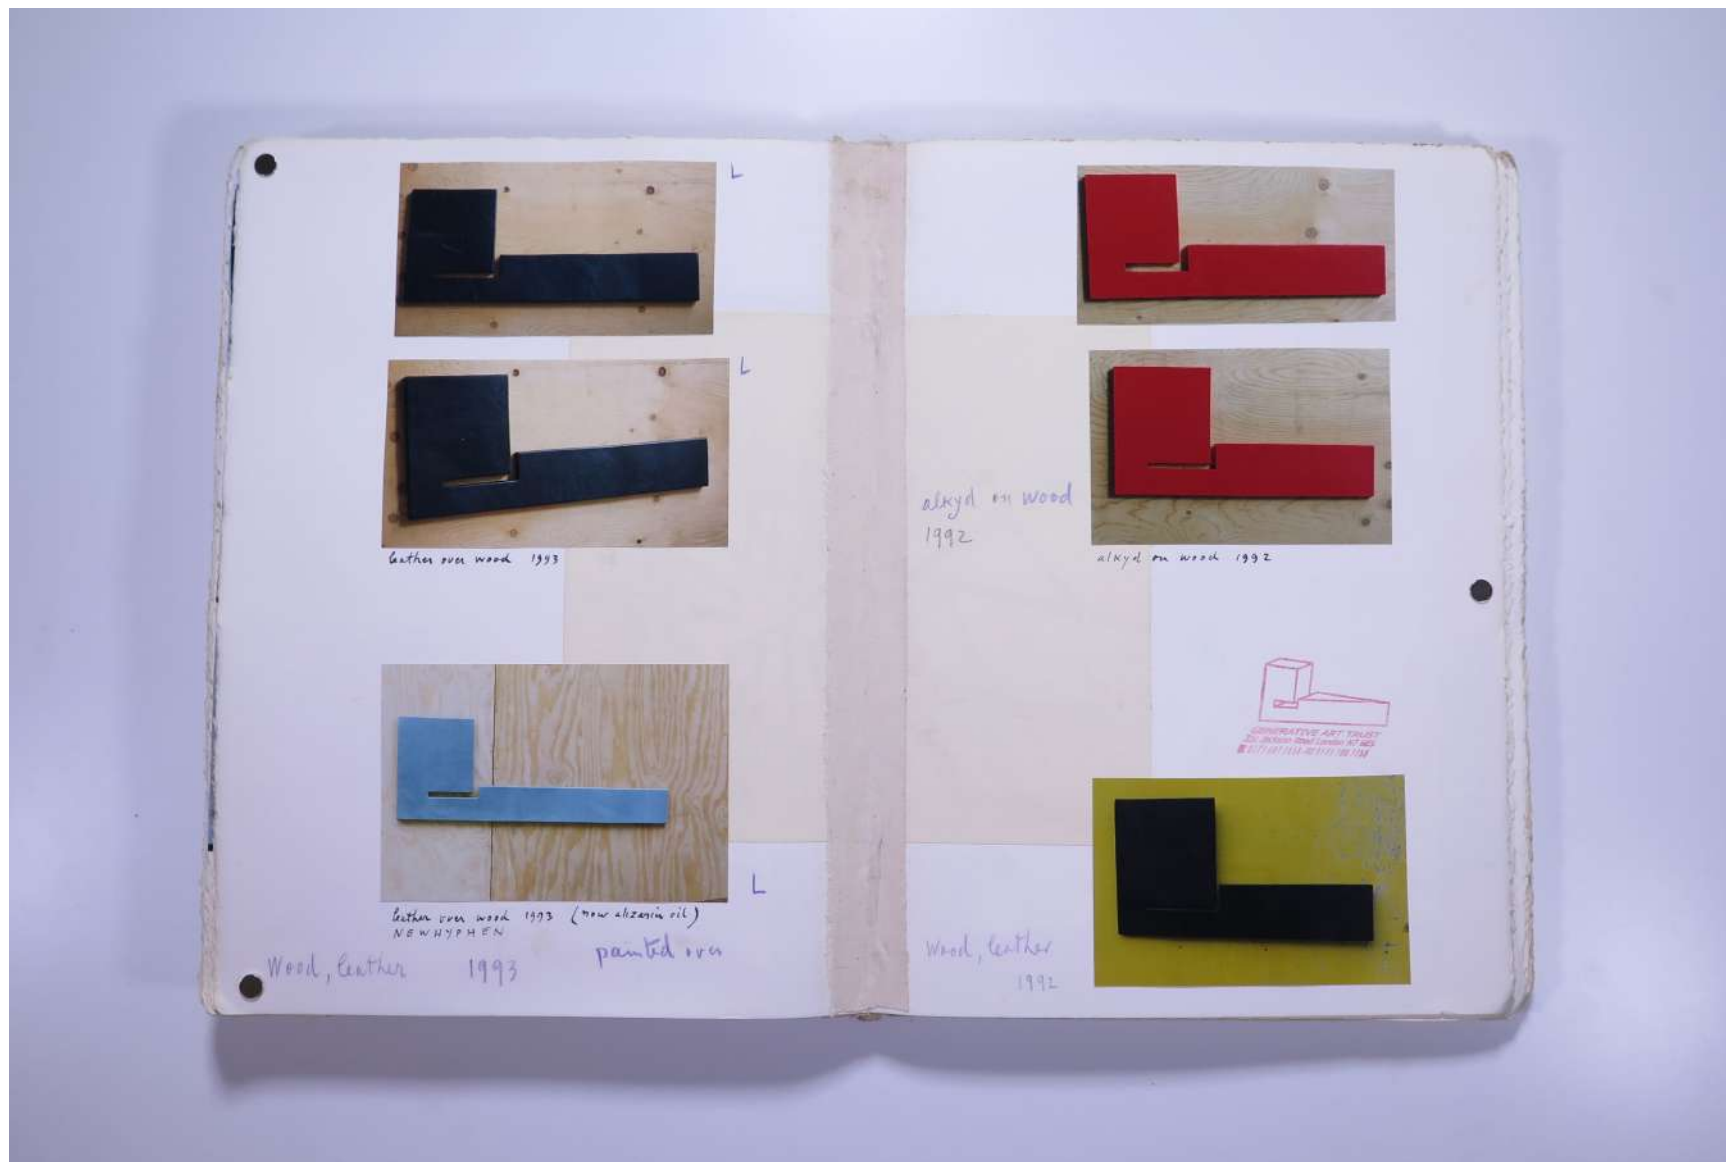

PAUL NEAGU ESTATE

PHOTO ALBUM: **FRAME - ICONS, NEW HYPHEN, (CROSSARM),
TEN RIGHT ANGLES, TEN RIGHT ANGELS - 1992-1995**

Reference No.

PNE 51.013

Usage terms: © Estate of Paul Neagu. No copying, republication, modification or any other unauthorised use is allowed for material © **PAUL NEAGU ESTATE**.

For further use of this material please seek formal permission from the **PAUL NEAGU ESTATE**.