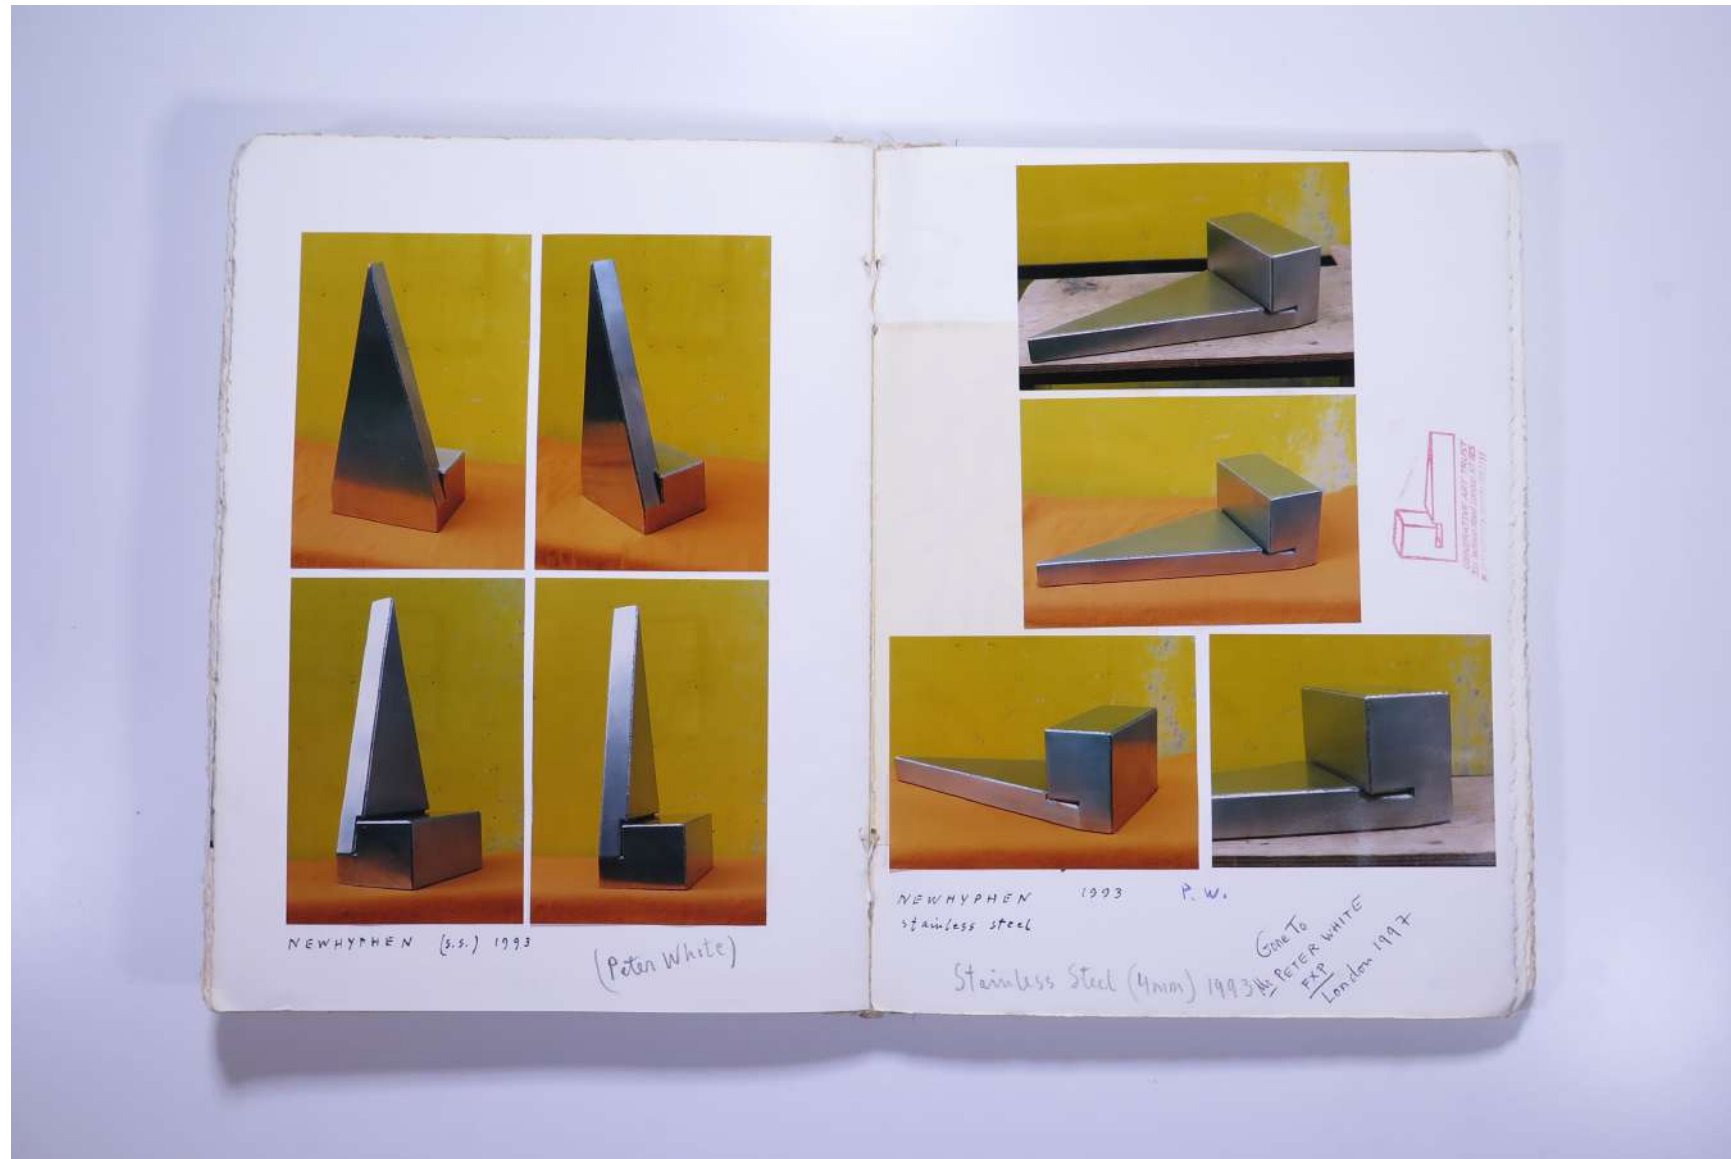

PAUL NEAGU ESTATE

PHOTO ALBUM: **FRAME - ICONS, NEW HYPHEN, (CROSSARM),
TEN RIGHT ANGLES, TEN RIGHT ANGELS - 1992-1995**

Reference No.

PNE 51.014

Usage terms: © Estate of Paul Neagu. No copying, republication, modification or any other unauthorised use is allowed for material © **PAUL NEAGU** ESTATE.
For further use of this material please seek formal permission from the **PAUL NEAGU** ESTATE.