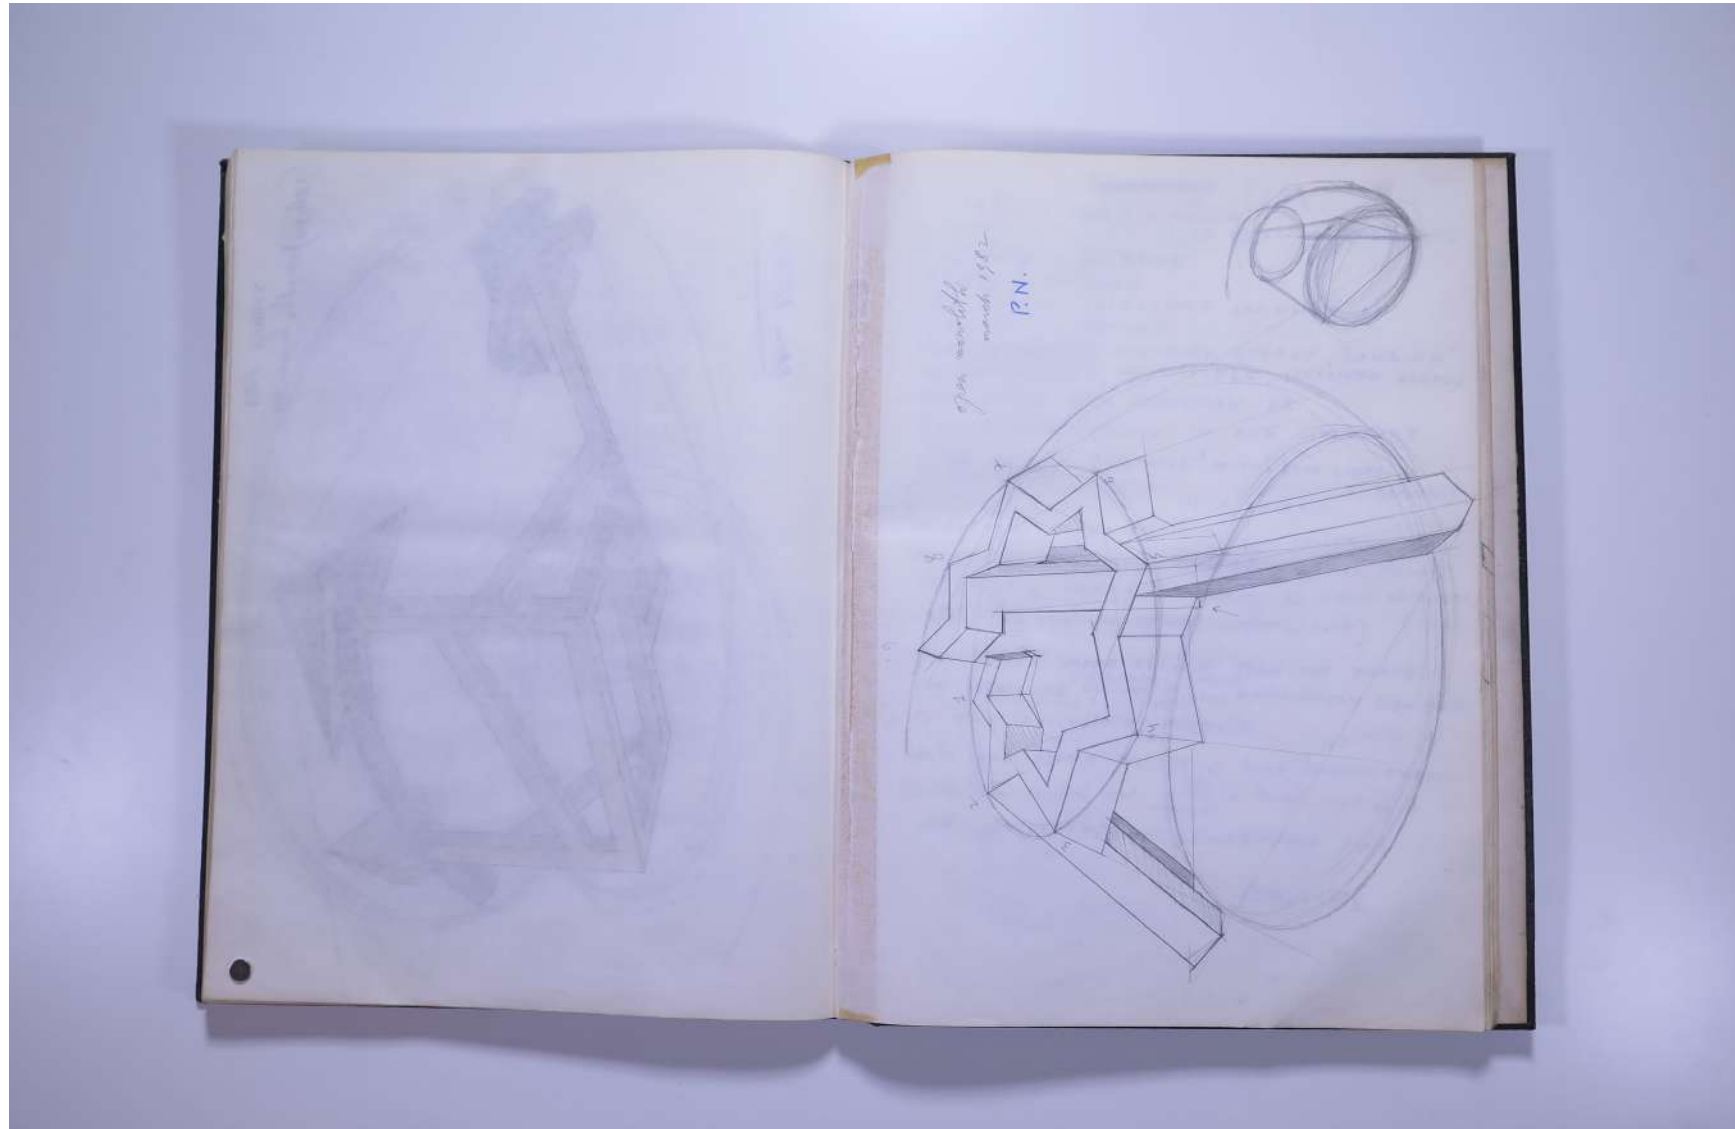

PAUL NEAGU ESTATE

SKETCHBOOK: UNTITLED - 1979-1982

Reference No.

PNE 50.070

Usage terms: © Estate of Paul Neagu. No copying, republication, modification or any other unauthorised use is allowed for material © **PAUL NEAGU** ESTATE.
For further use of this material please seek formal permission from the **PAUL NEAGU** ESTATE.