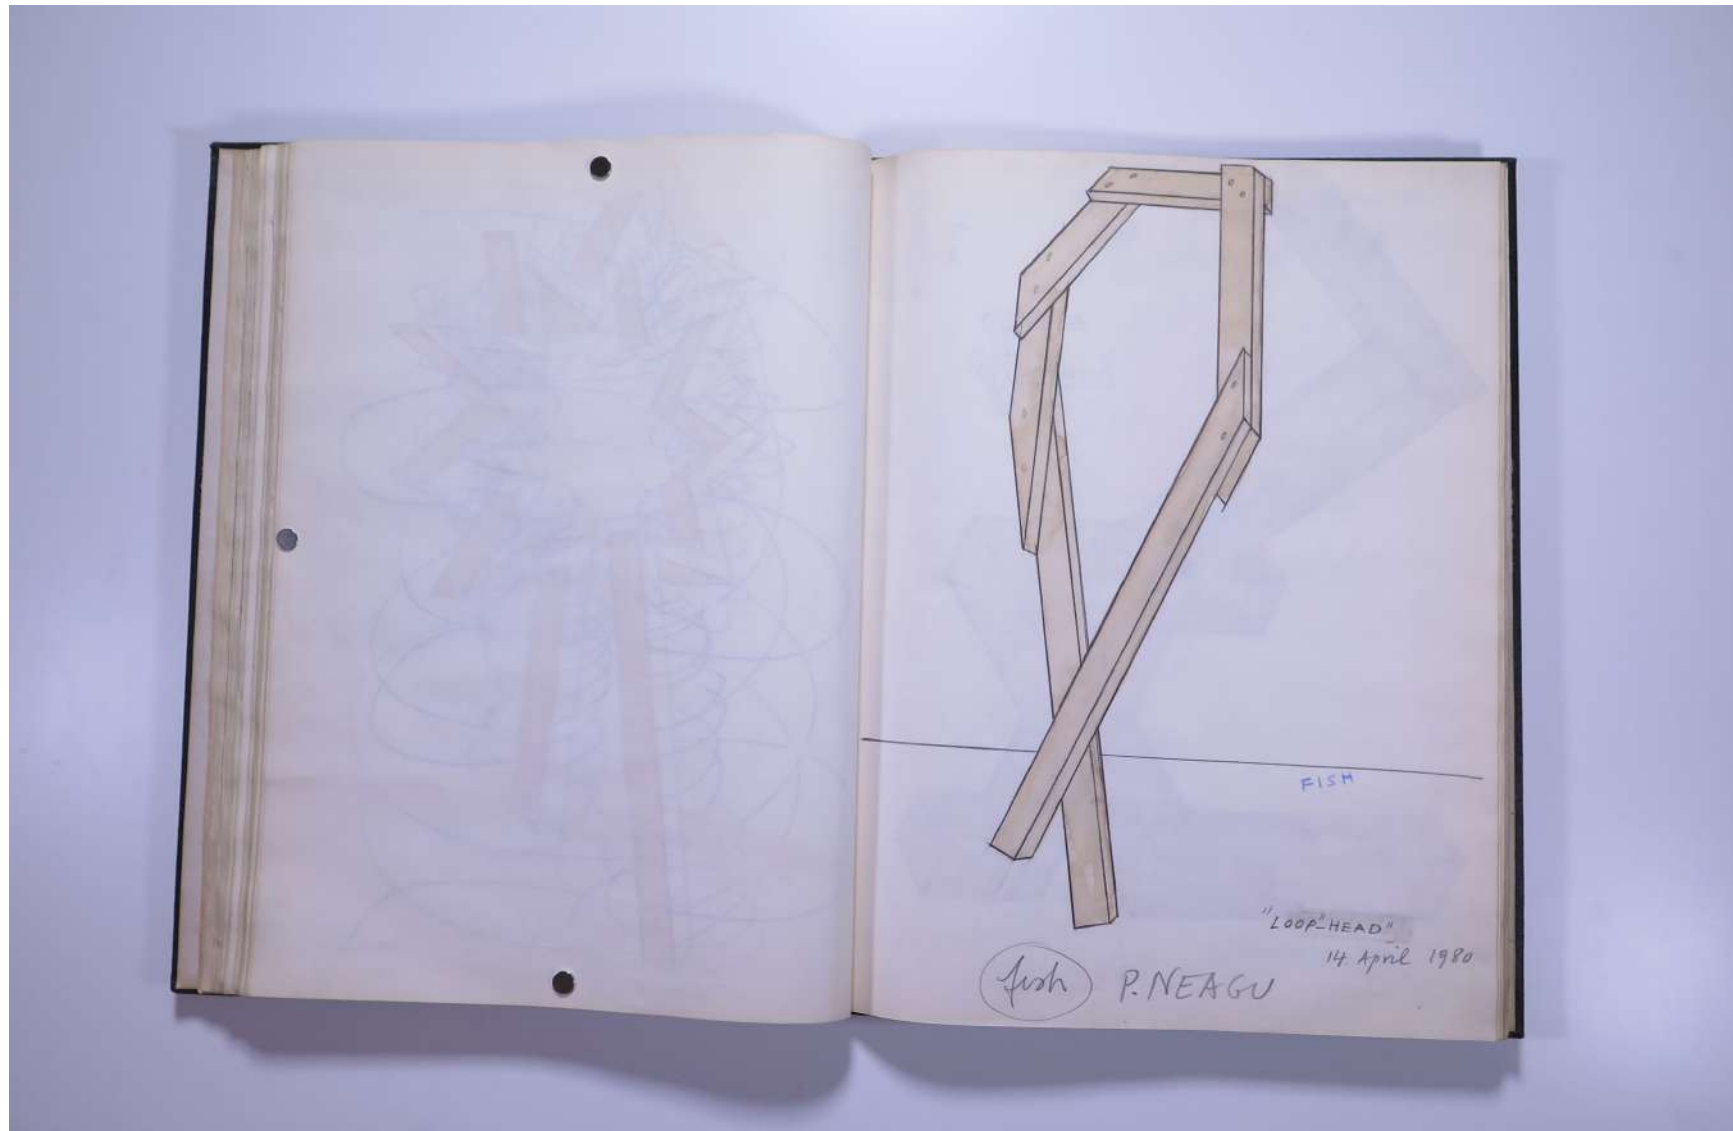

PAUL NEAGU ESTATE

SKETCHBOOK: UNTITLED - 1979-1982

Reference No.

PNE 50.033

Usage terms: © Estate of Paul Neagu. No copying, republication, modification or any other unauthorised use is allowed for material © **PAUL NEAGU** ESTATE.
For further use of this material please seek formal permission from the **PAUL NEAGU** ESTATE.