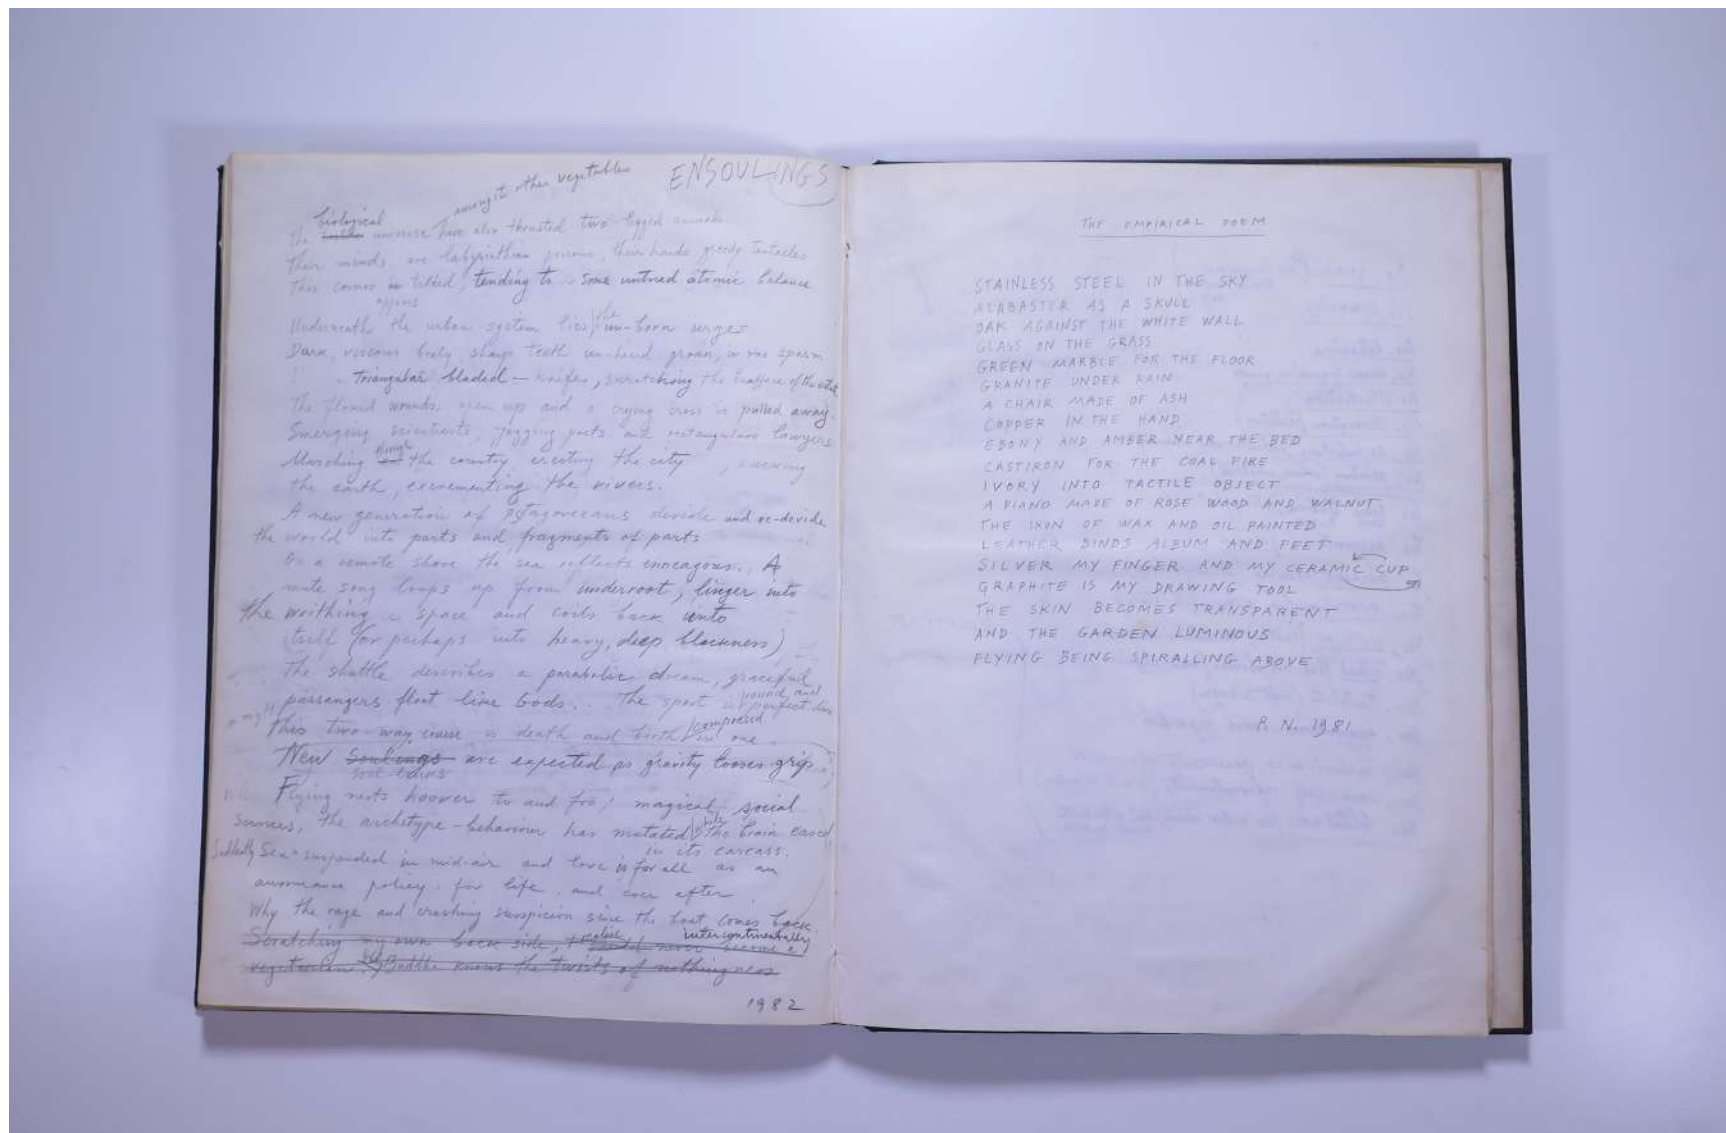

PAUL NEAGU ESTATE

SKETCHBOOK: UNTITLED - 1979-1982

Reference No.

PNE 50.075

Usage terms: © Estate of Paul Neagu. No copying, republication, modification or any other unauthorised use is allowed for material © PAUL NEAGU ESTATE.

For further use of this material please seek formal permission from the PAUL NEAGU ESTATE.