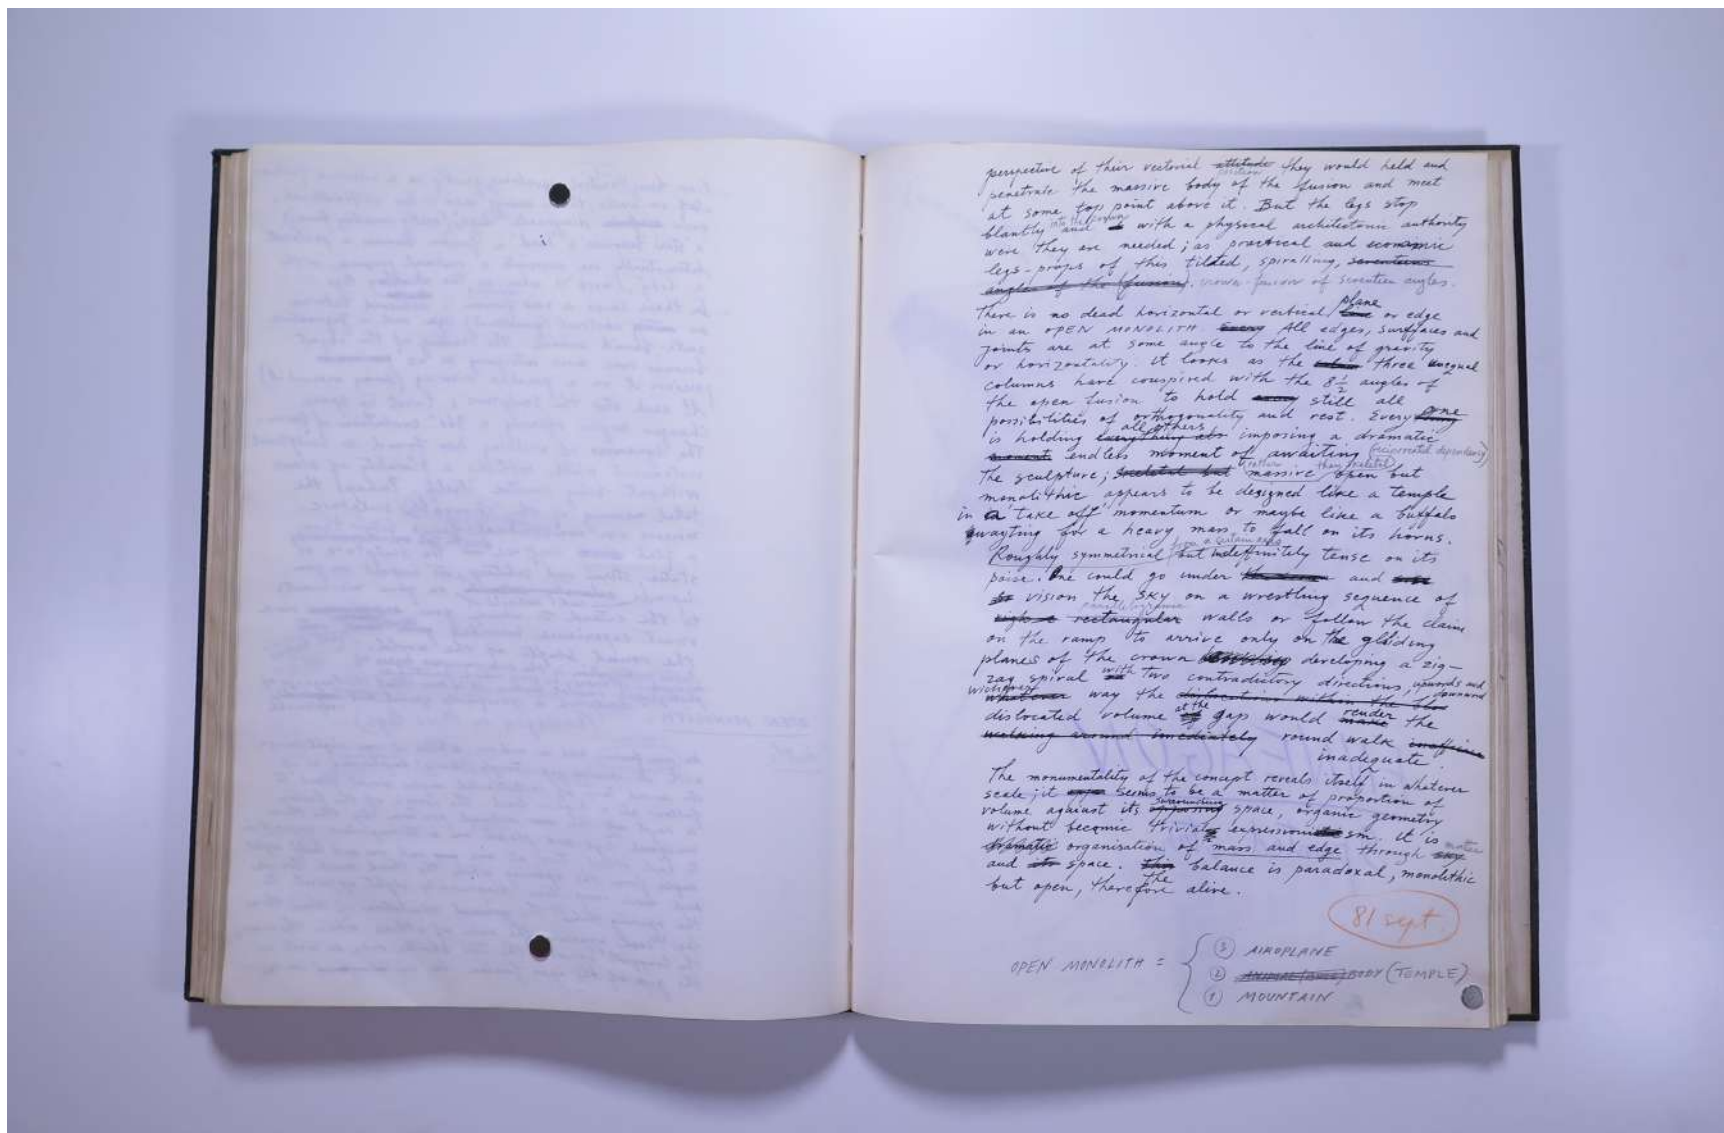

PAUL NEAGU ESTATE

SKETCHBOOK: UNTITLED - 1979-1982

Reference No.

PNE 50.059

Usage terms: © Estate of Paul Neagu. No copying, republication, modification or any other unauthorised use is allowed for material © PAUL NEAGU ESTATE.

For further use of this material please seek formal permission from the PAUL NEAGU ESTATE.