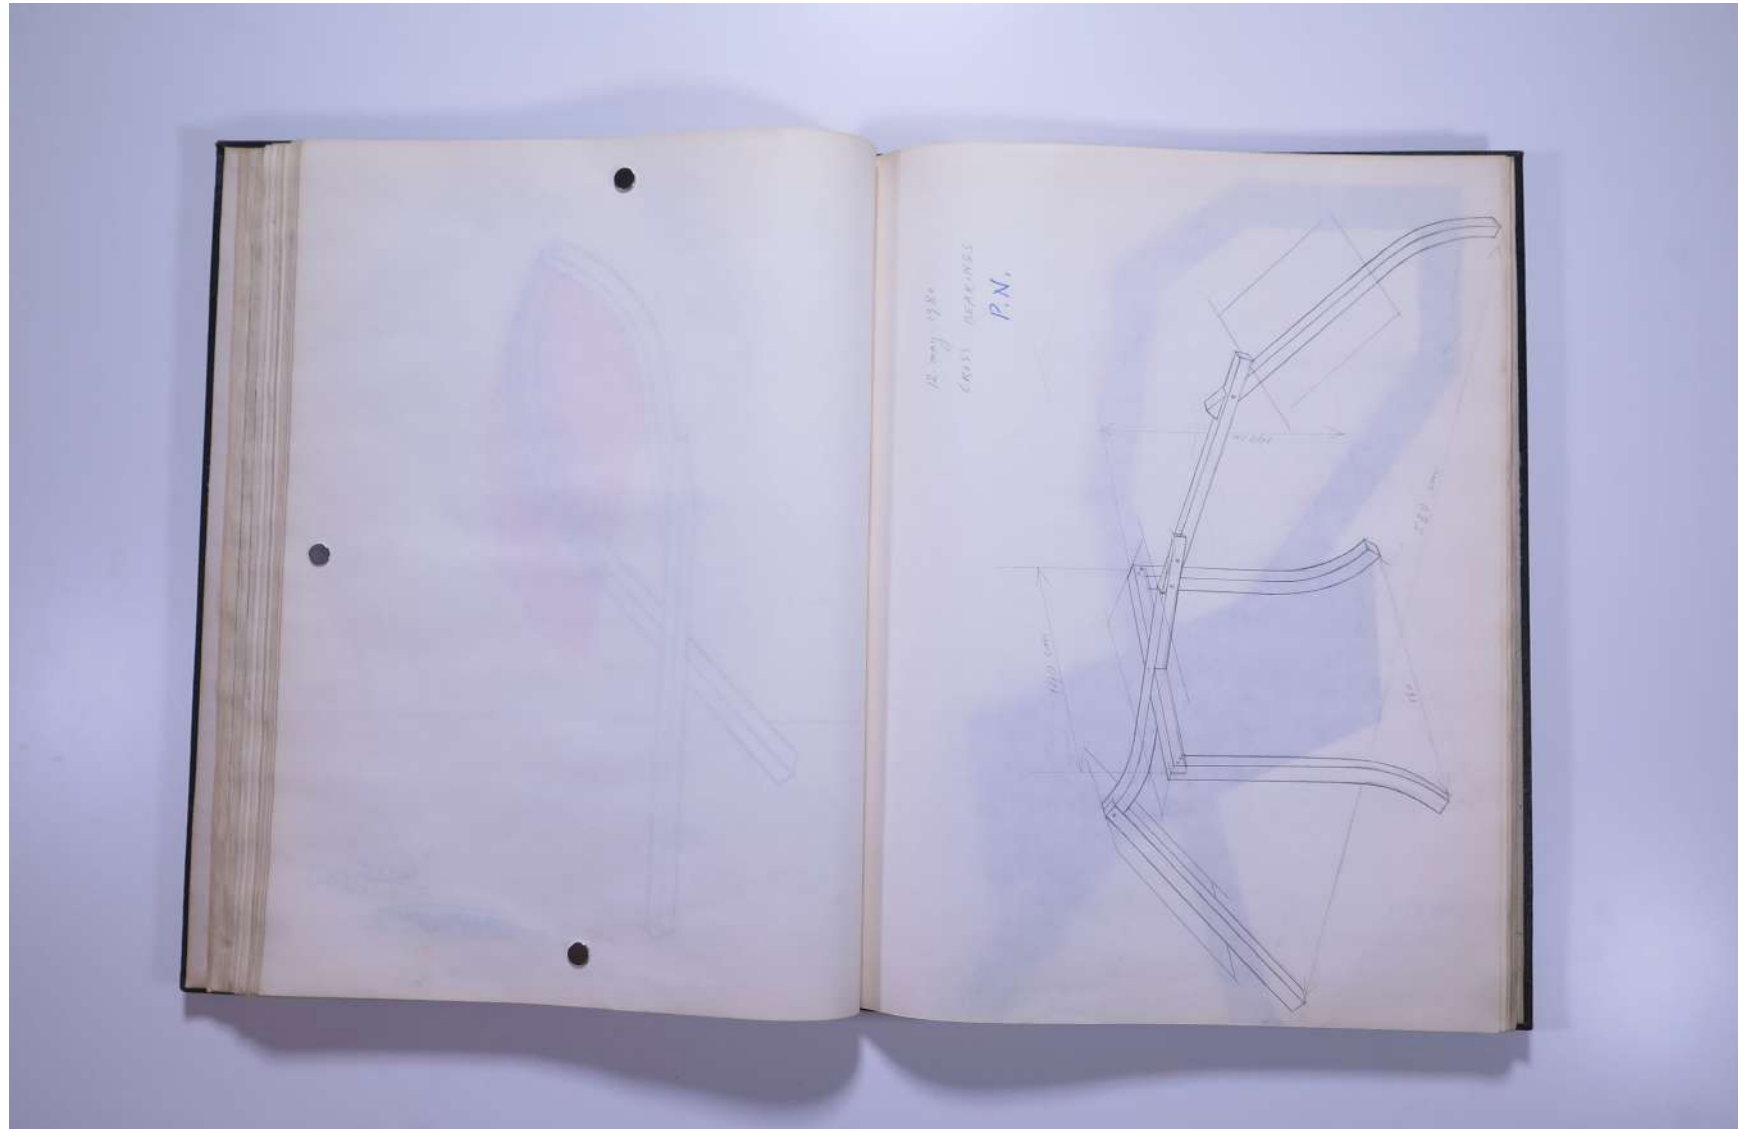

PAUL NEAGU ESTATE

SKETCHBOOK: UNTITLED - 1979-1982

Reference No.

PNE 50.036

Usage terms: © Estate of Paul Neagu. No copying, republication, modification or any other unauthorised use is allowed for material © **PAUL NEAGU** ESTATE.
For further use of this material please seek formal permission from the **PAUL NEAGU** ESTATE.