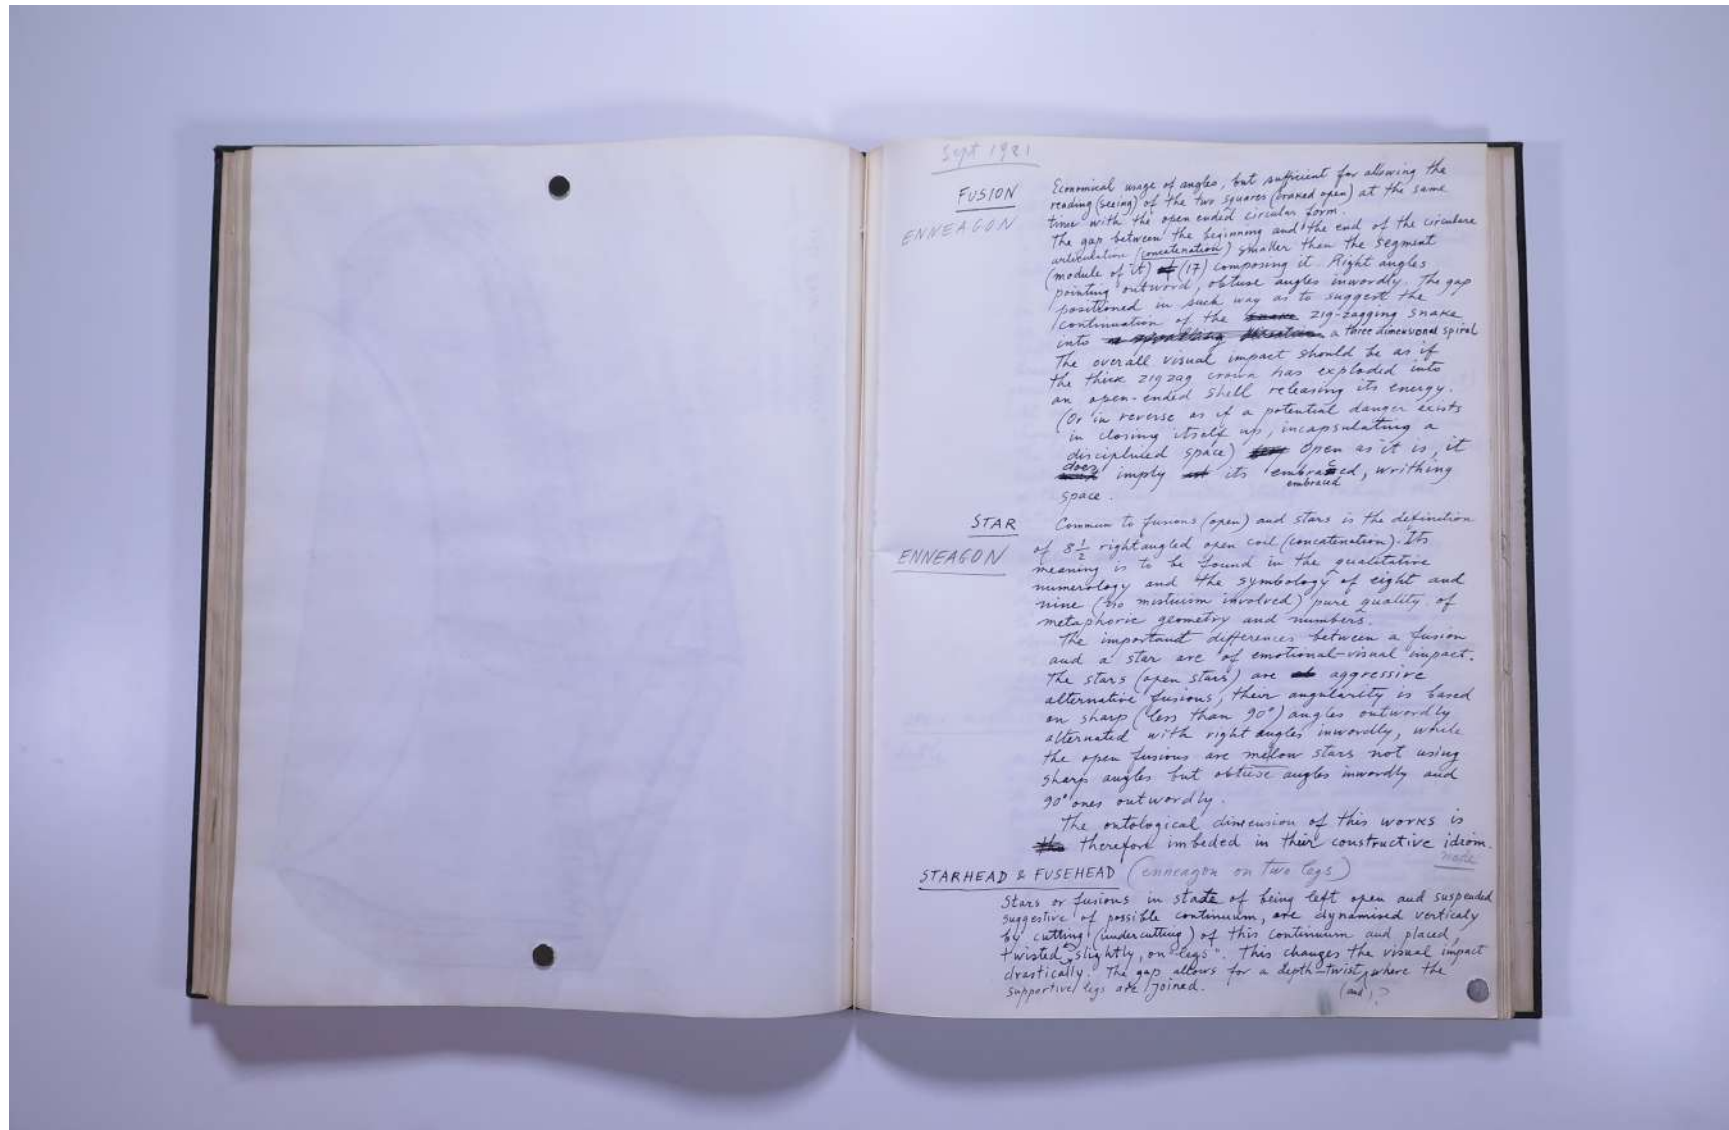

PAUL NEAGU ESTATE

SKETCHBOOK: UNTITLED - 1979-1982

Reference No.

PNE 50.057

Usage terms: © Estate of Paul Neagu. No copying, republication, modification or any other unauthorised use is allowed for material © PAUL NEAGU ESTATE.

For further use of this material please seek formal permission from the PAUL NEAGU ESTATE.