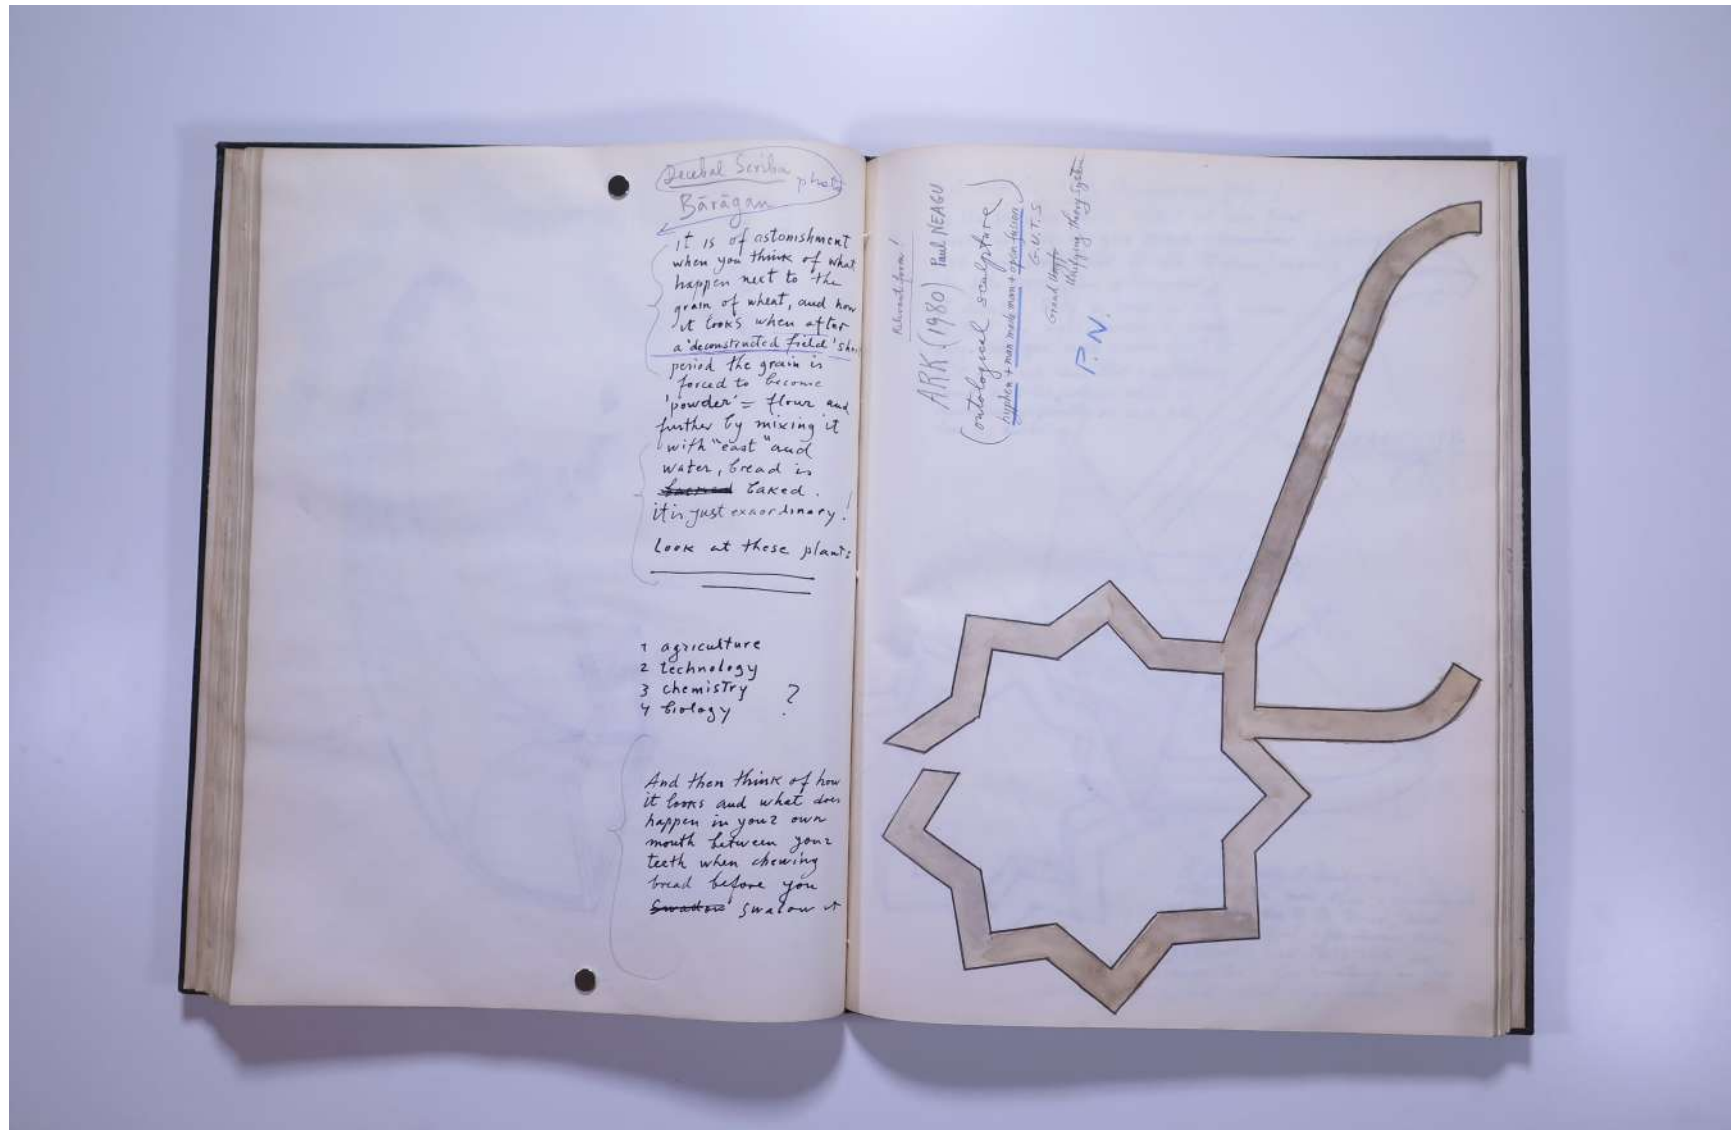

PAUL NEAGU ESTATE

SKETCHBOOK: UNTITLED - 1979-1982

Reference No.

PNE 50.045

Usage terms: © Estate of Paul Neagu. No copying, republication, modification or any other unauthorised use is allowed for material © **PAUL NEAGU ESTATE**.

For further use of this material please seek formal permission from the **PAUL NEAGU ESTATE**.