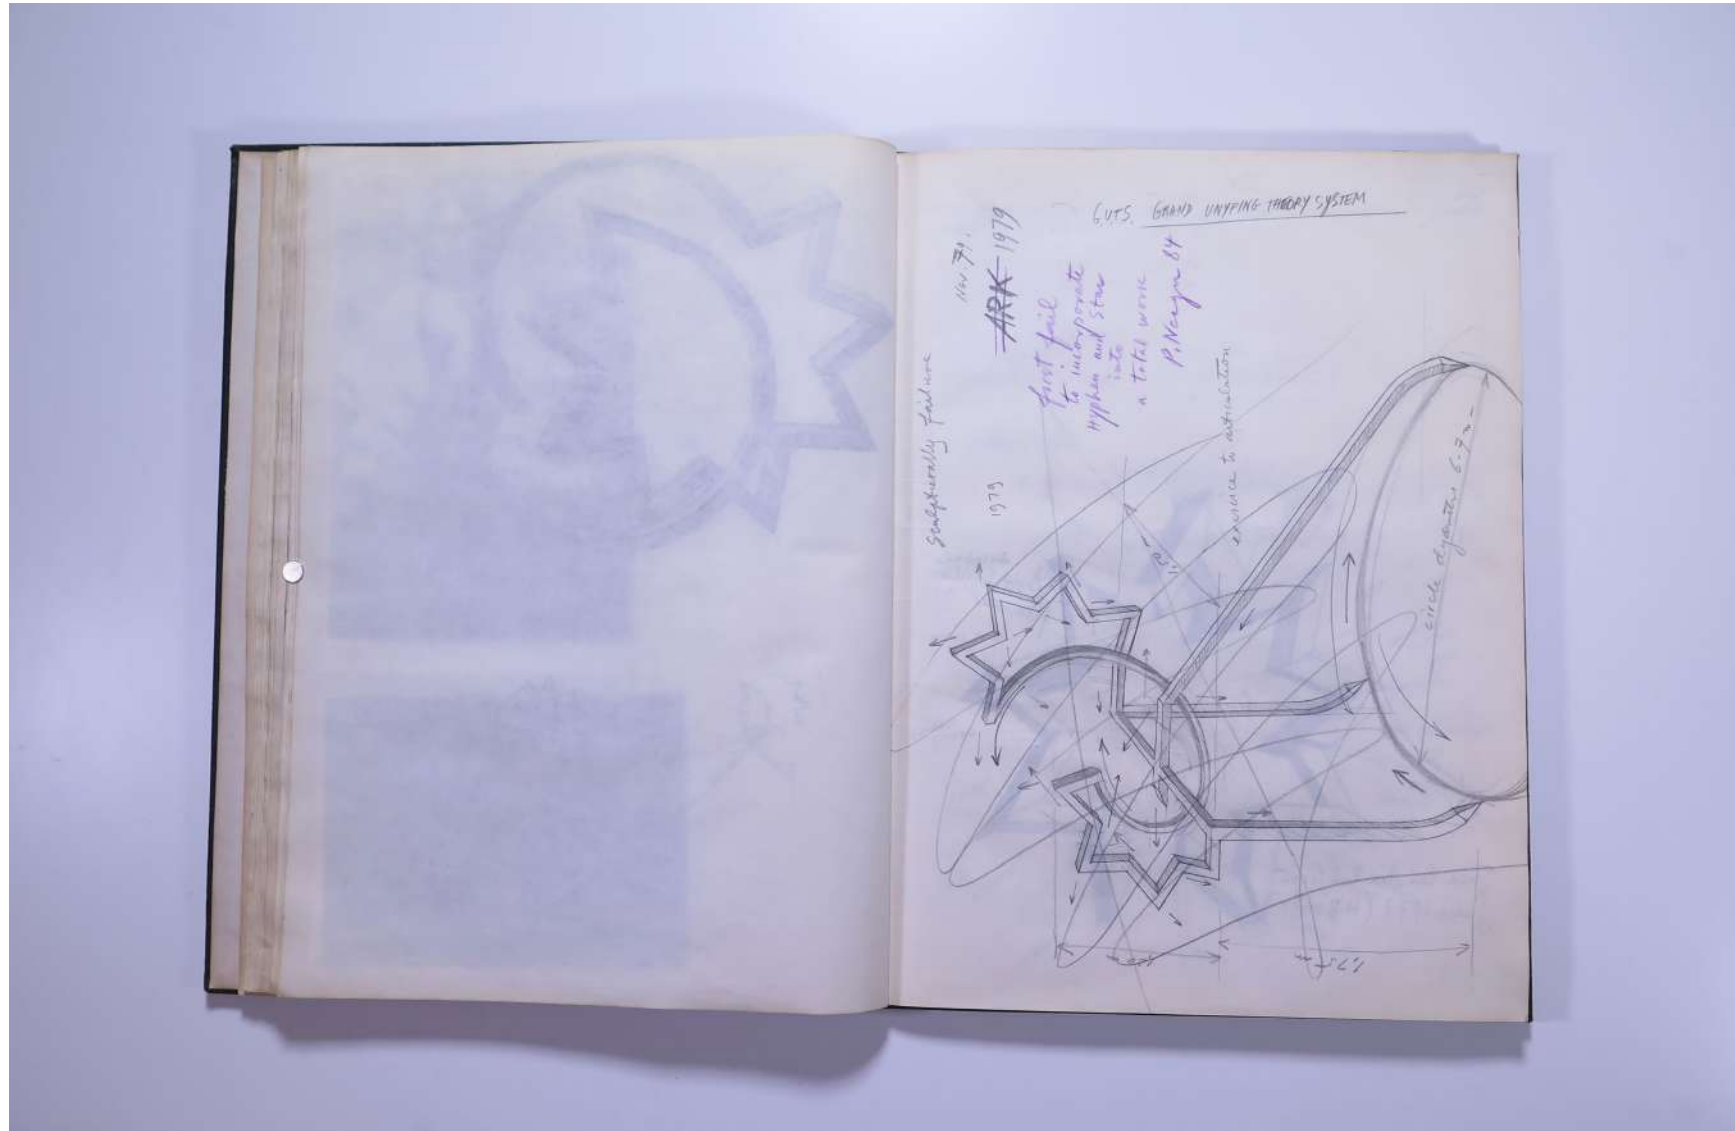

PAUL NEAGU ESTATE

SKETCHBOOK: UNTITLED - 1979-1982

Reference No.

PNE 50.016

Usage terms: © Estate of Paul Neagu. No copying, republication, modification or any other unauthorised use is allowed for material © **PAUL NEAGU ESTATE**.
For further use of this material please seek formal permission from the **PAUL NEAGU ESTATE**.