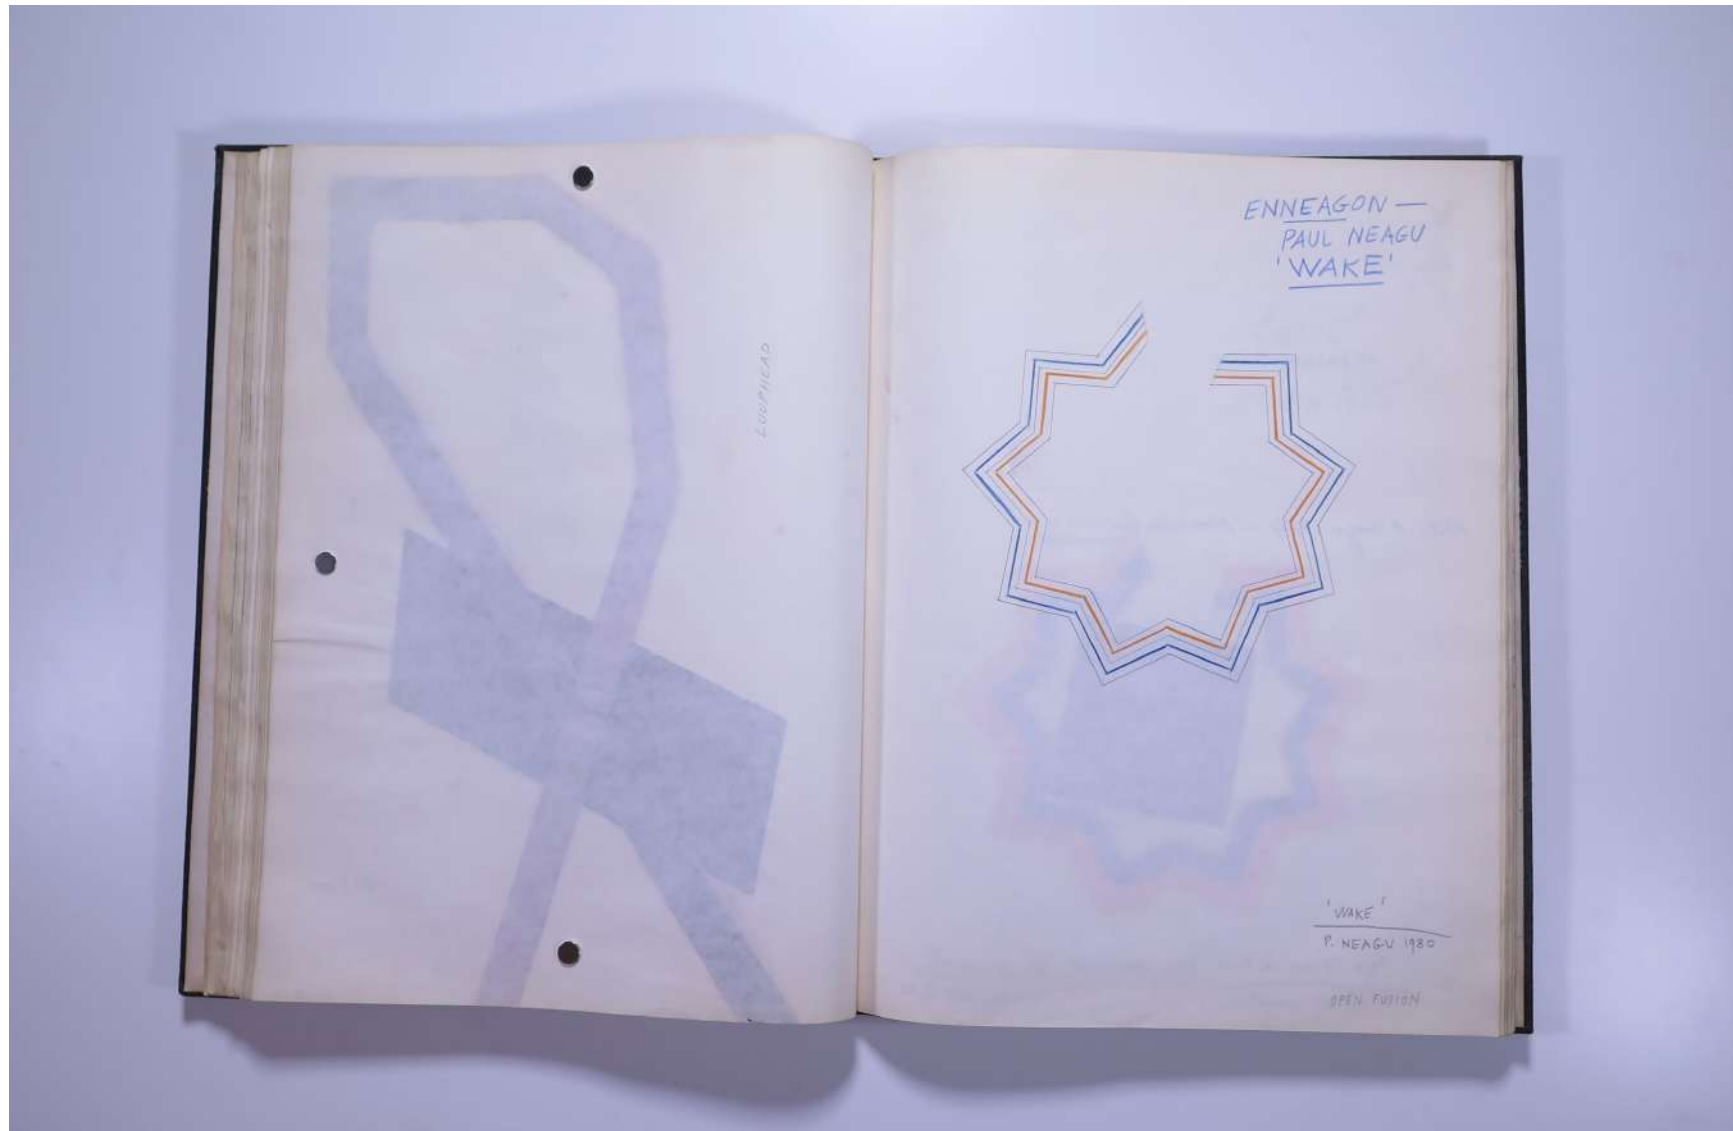

PAUL NEAGU ESTATE

SKETCHBOOK: UNTITLED - 1979-1982

Reference No.

PNE 50.038

Usage terms: © Estate of Paul Neagu. No copying, republication, modification or any other unauthorised use is allowed for material © **PAUL NEAGU** ESTATE.
For further use of this material please seek formal permission from the **PAUL NEAGU** ESTATE.