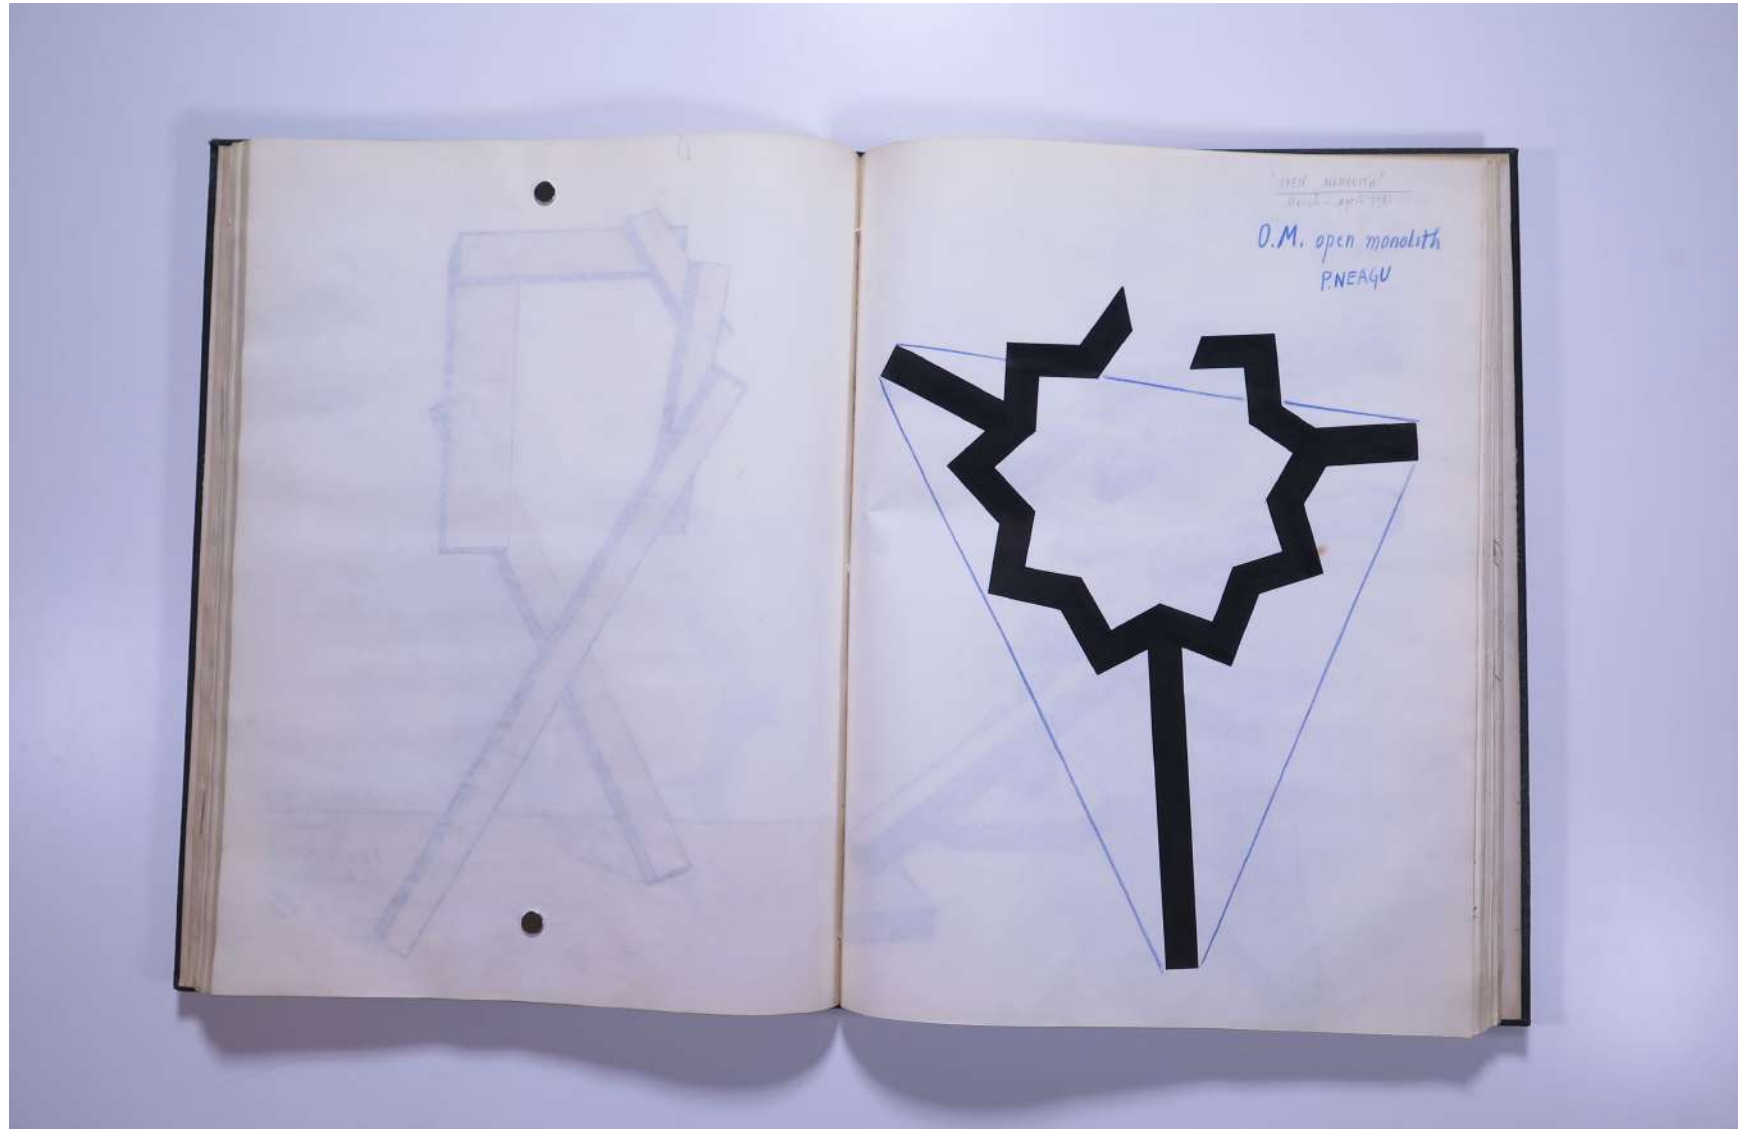

PAUL NEAGU ESTATE

SKETCHBOOK: UNTITLED - 1979-1982

Reference No.

PNE 50.054

Usage terms: © Estate of Paul Neagu. No copying, republication, modification or any other unauthorised use is allowed for material © **PAUL NEAGU** ESTATE.
For further use of this material please seek formal permission from the **PAUL NEAGU** ESTATE.