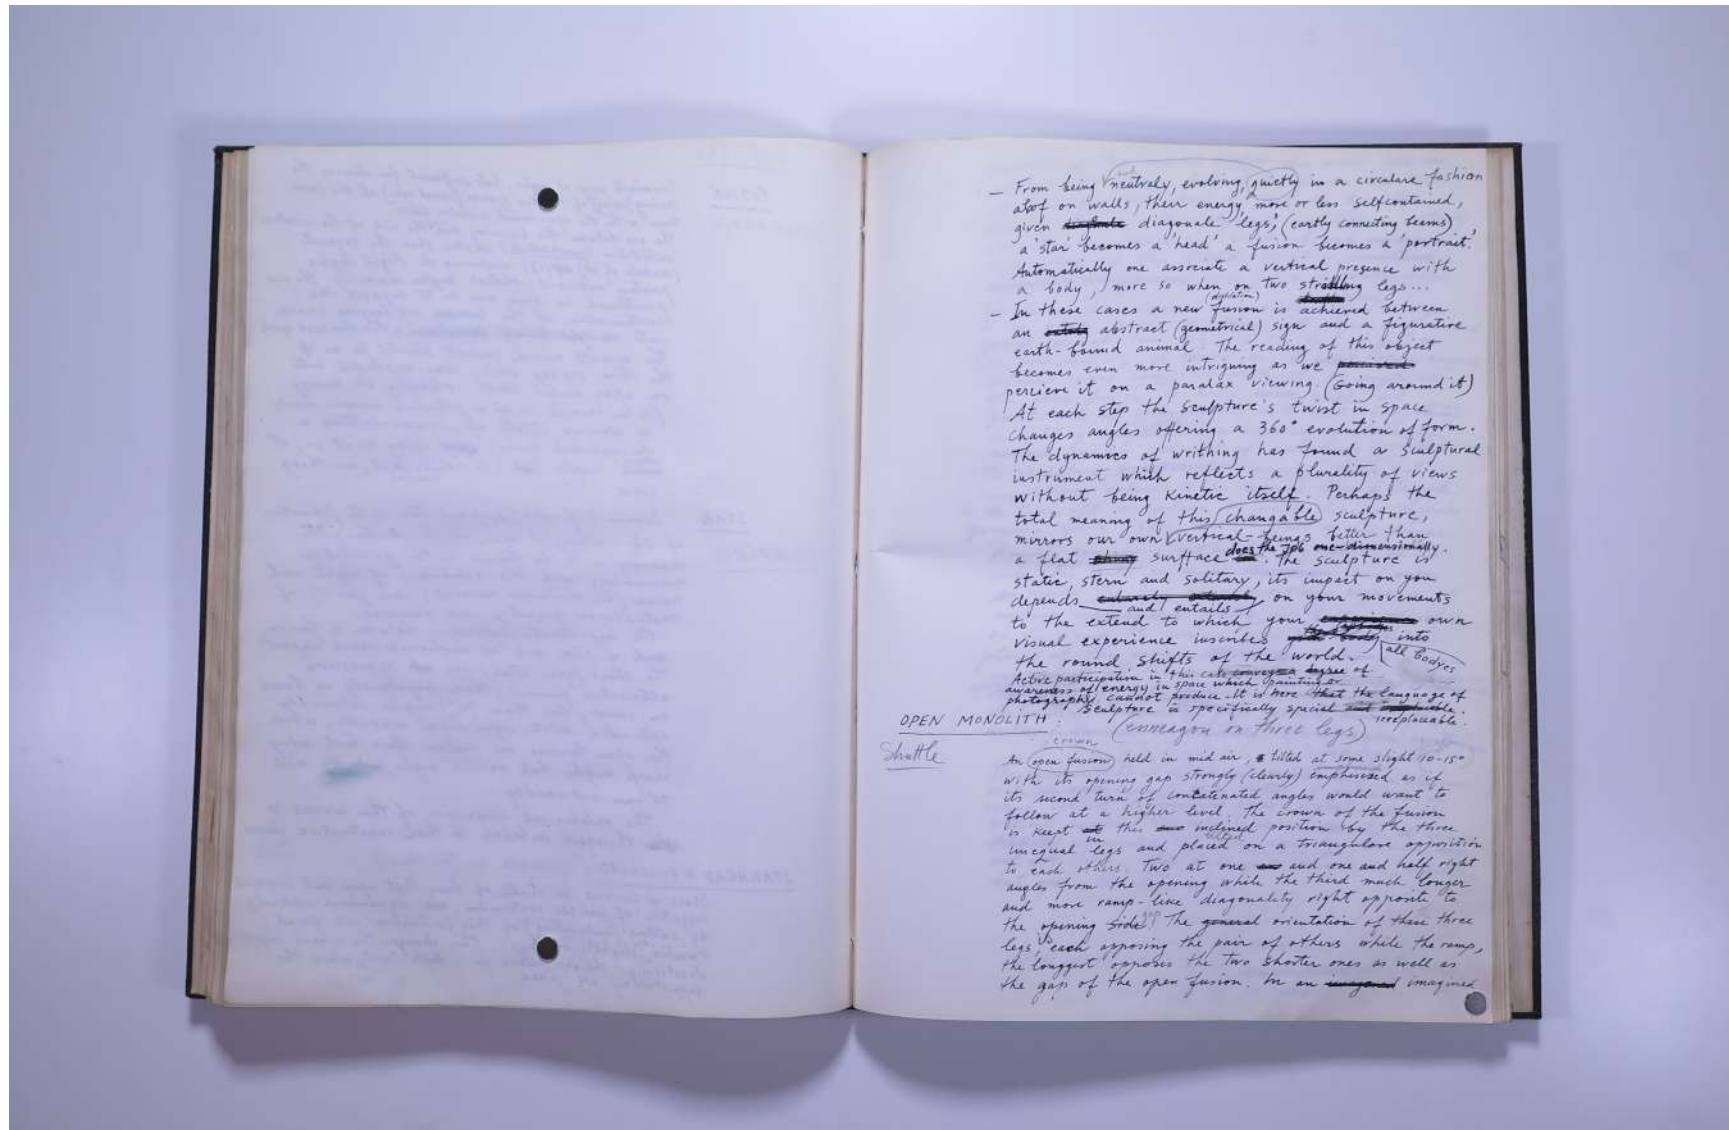

PAUL NEAGU ESTATE

SKETCHBOOK: UNTITLED - 1979-1982

Reference No.

PNE 50.058

Usage terms: © Estate of Paul Neagu. No copying, republication, modification or any other unauthorised use is allowed for material © **PAUL NEAGU ESTATE**.

For further use of this material please seek formal permission from the **PAUL NEAGU ESTATE**.