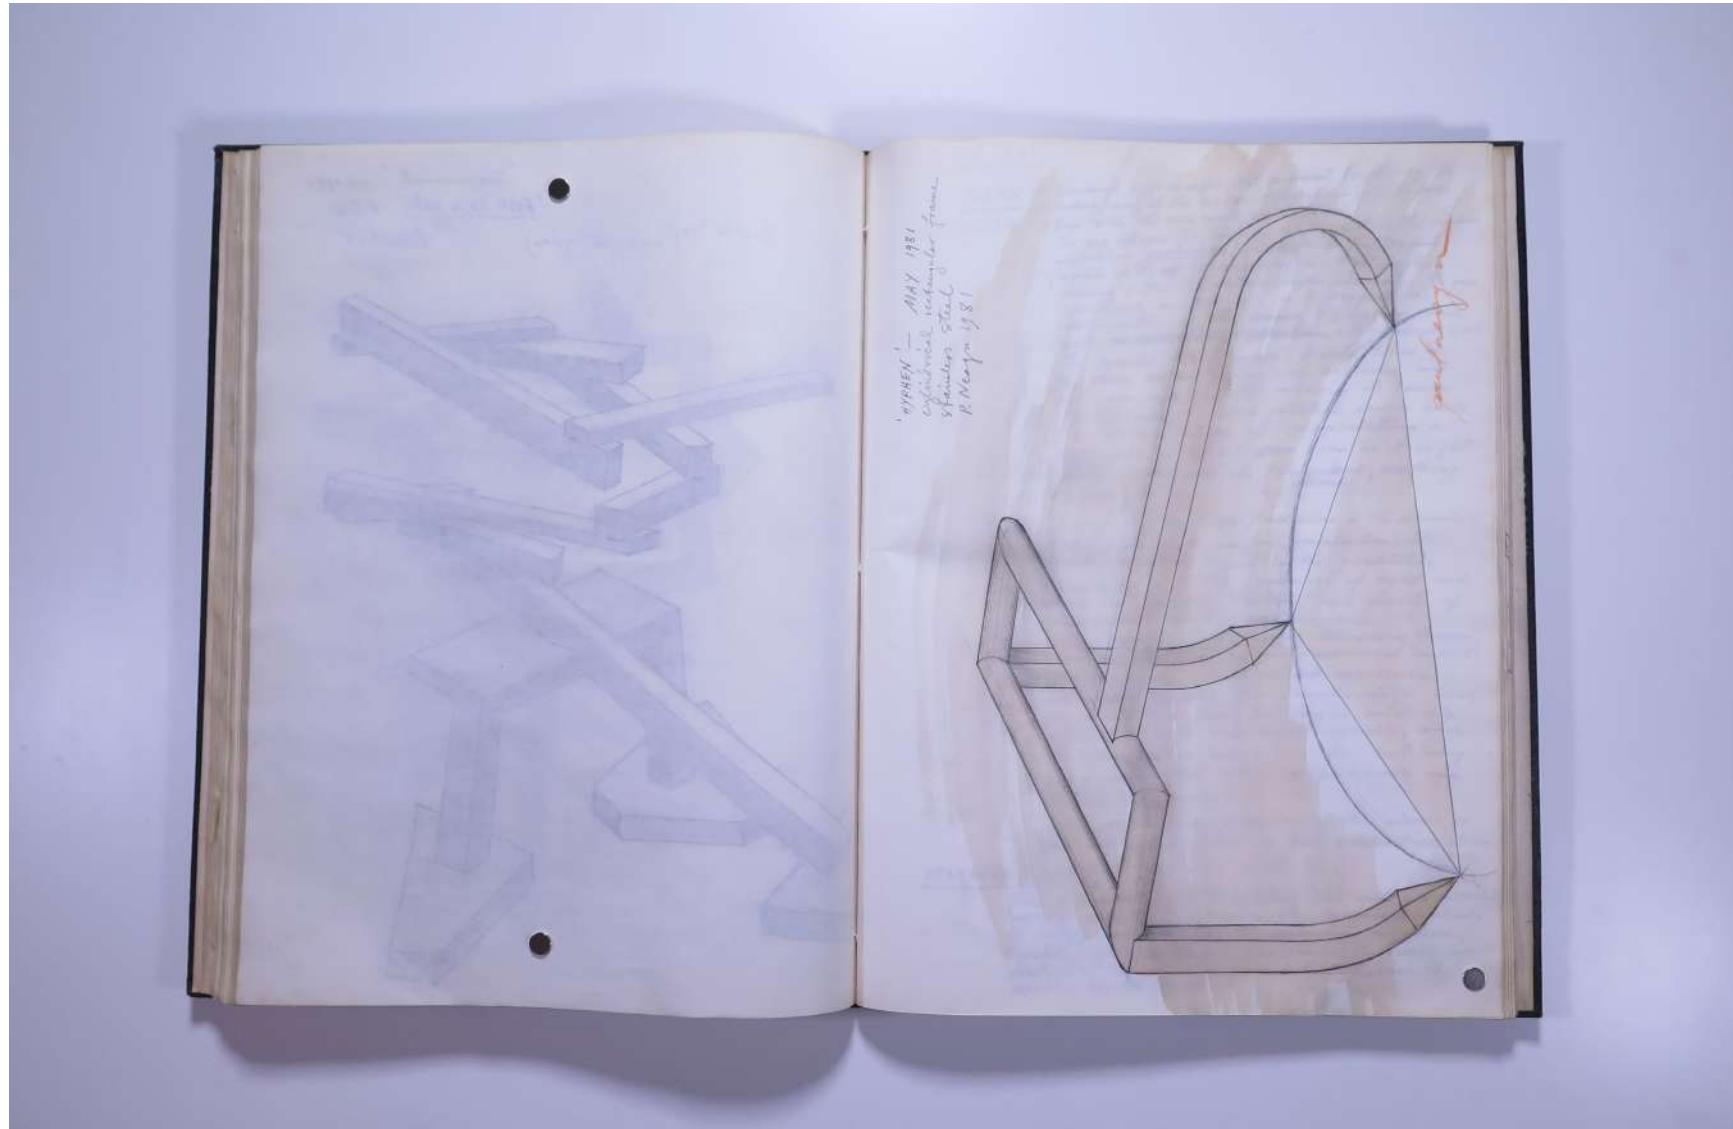

PAUL NEAGU ESTATE

SKETCHBOOK: UNTITLED - 1979-1982

Reference No.

PNE 50.056

Usage terms: © Estate of Paul Neagu. No copying, republication, modification or any other unauthorised use is allowed for material © **PAUL NEAGU** ESTATE.
For further use of this material please seek formal permission from the **PAUL NEAGU** ESTATE.