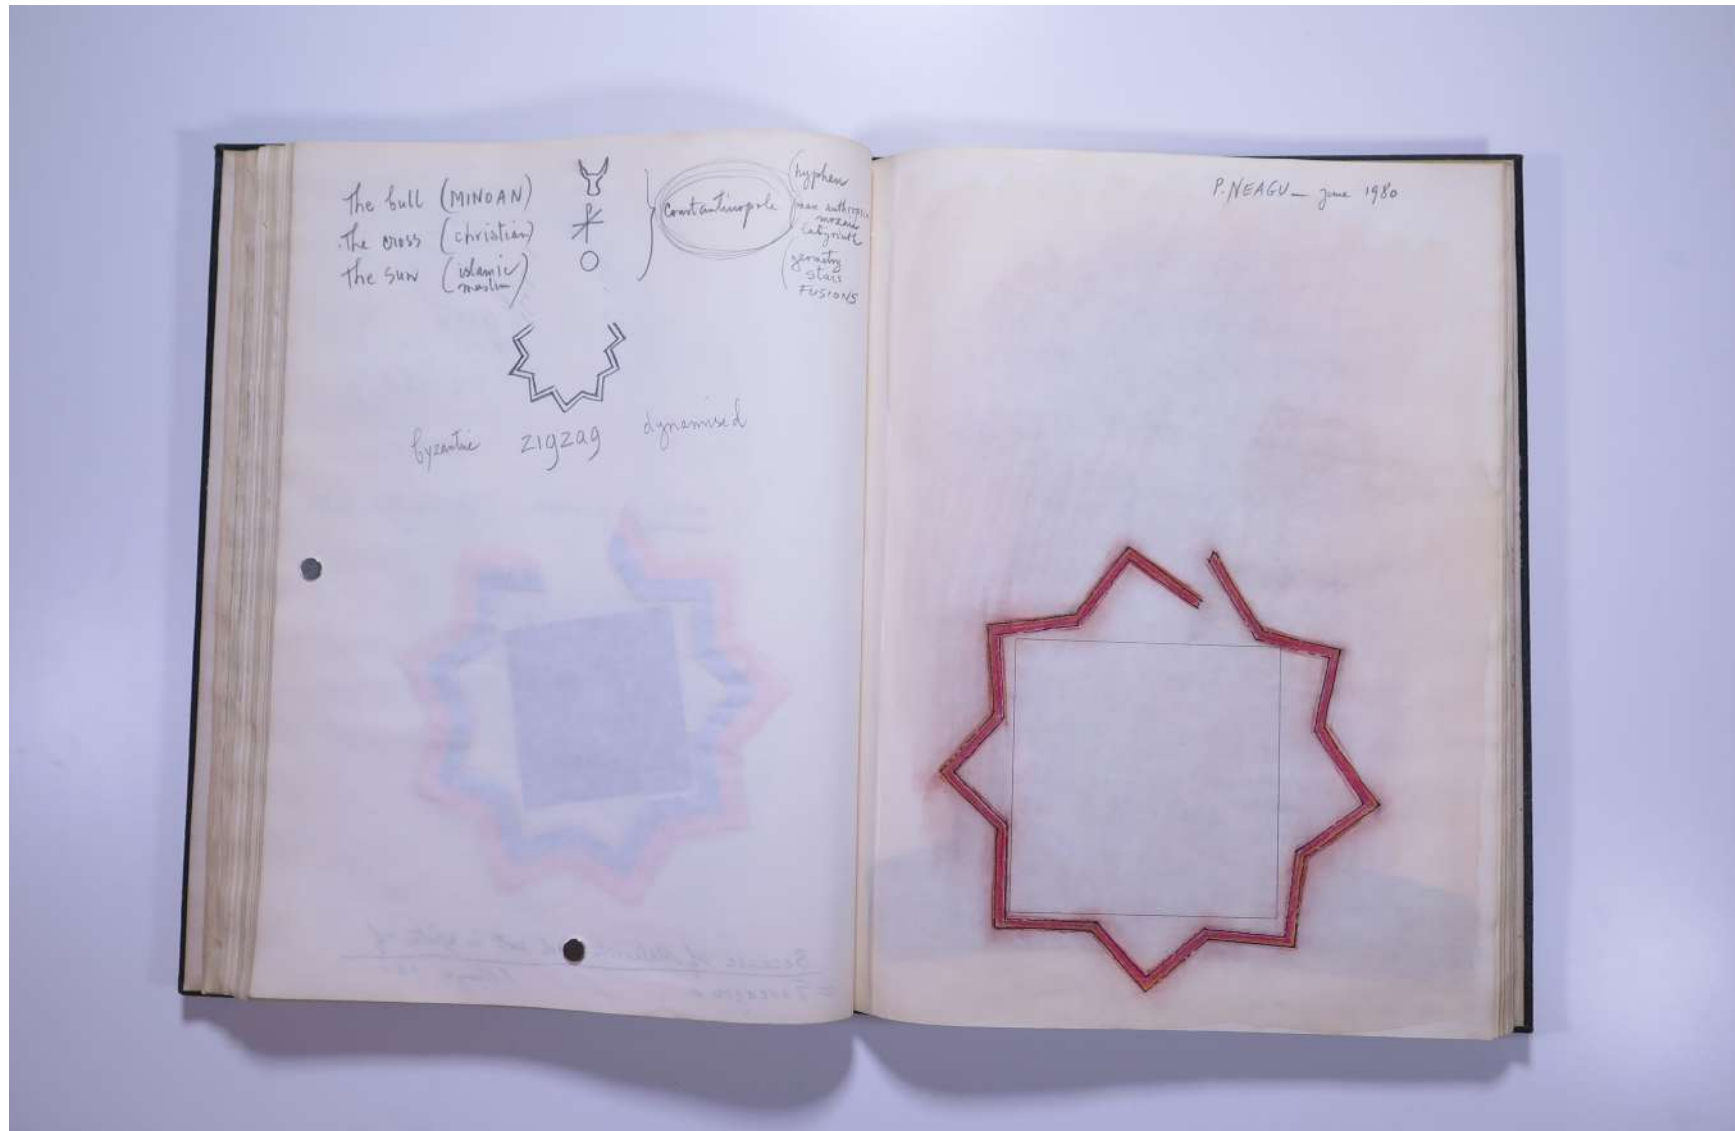

PAUL NEAGU ESTATE

SKETCHBOOK: UNTITLED - 1979-1982

Reference No.

PNE 50.039

PAUL NEAGU ESTATE

SKETCHBOOK: UNTITLED - 1979-1982

Reference No.

PNE 50.040