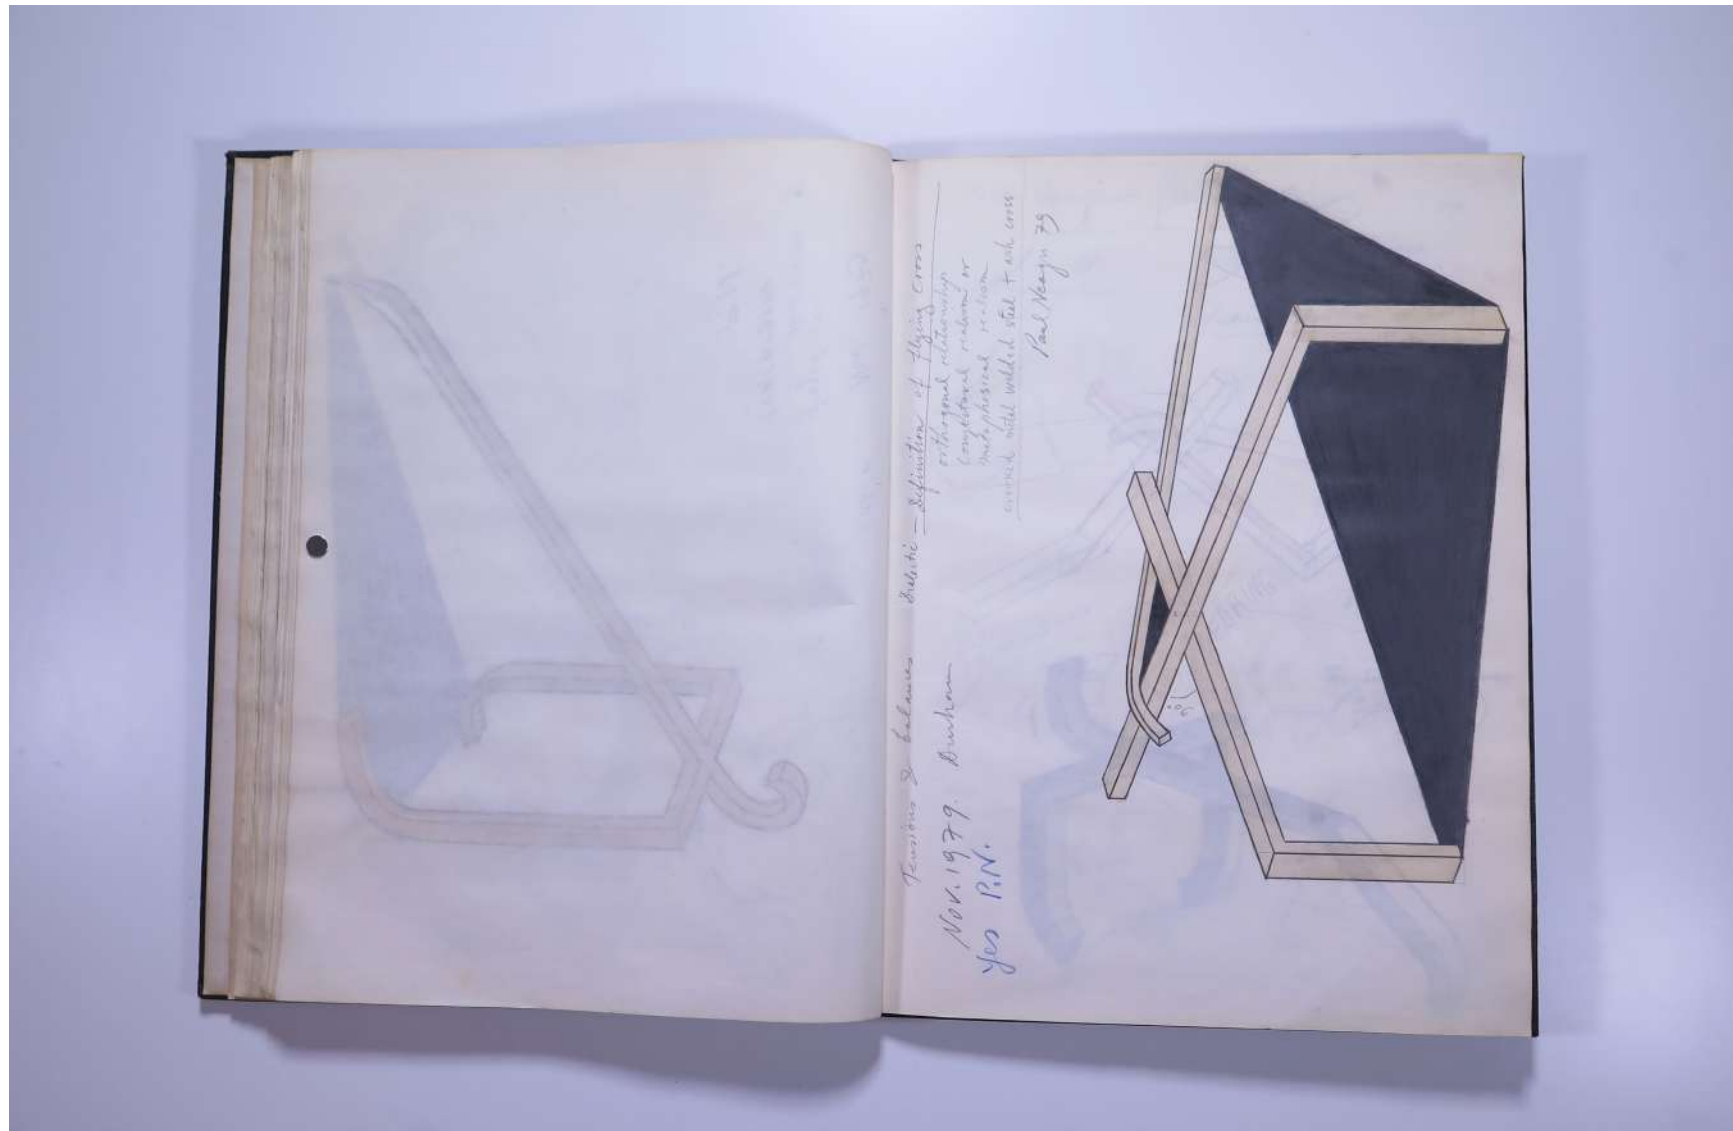

PAUL NEAGU ESTATE

SKETCHBOOK: UNTITLED - 1979-1982

Reference No.

PNE 50.021