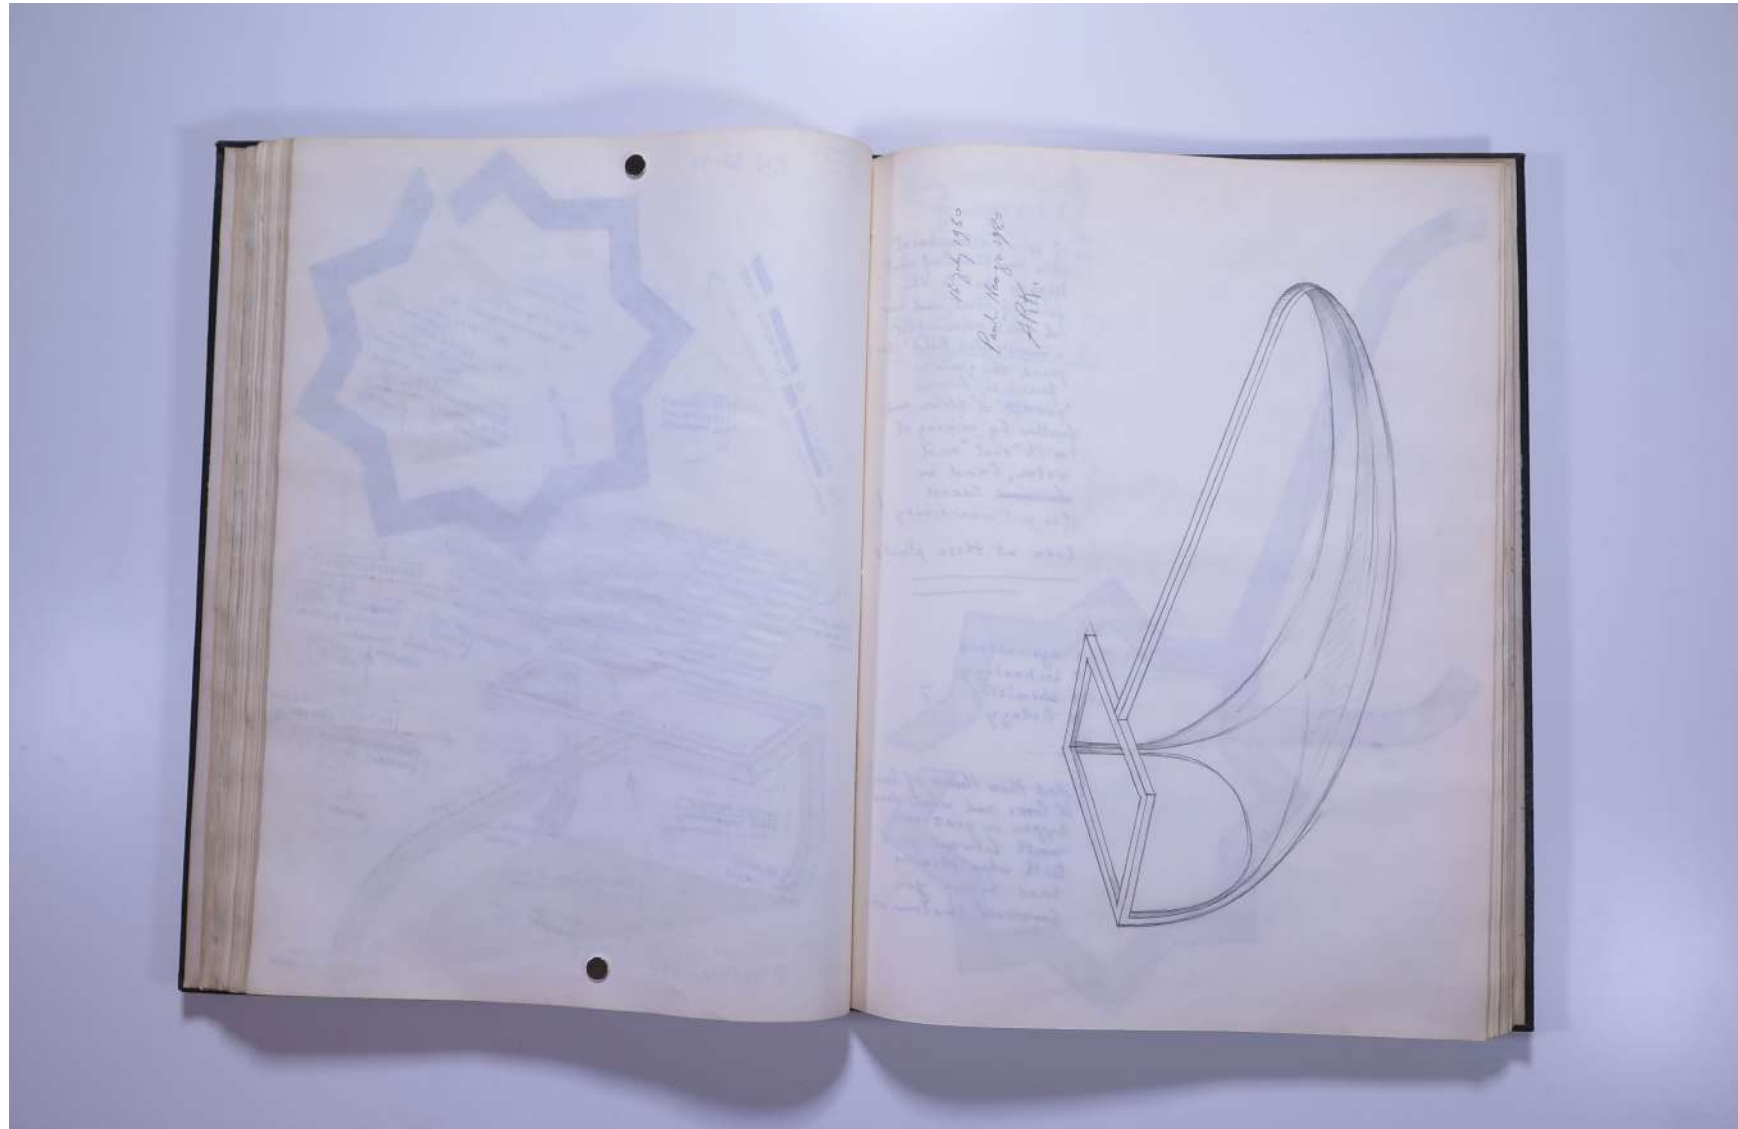

PAUL NEAGU ESTATE

SKETCHBOOK: UNTITLED - 1979-1982

Reference No.

PNE 50.044

Usage terms: © Estate of Paul Neagu. No copying, republication, modification or any other unauthorised use is allowed for material © **PAUL NEAGU** ESTATE.
For further use of this material please seek formal permission from the **PAUL NEAGU** ESTATE.