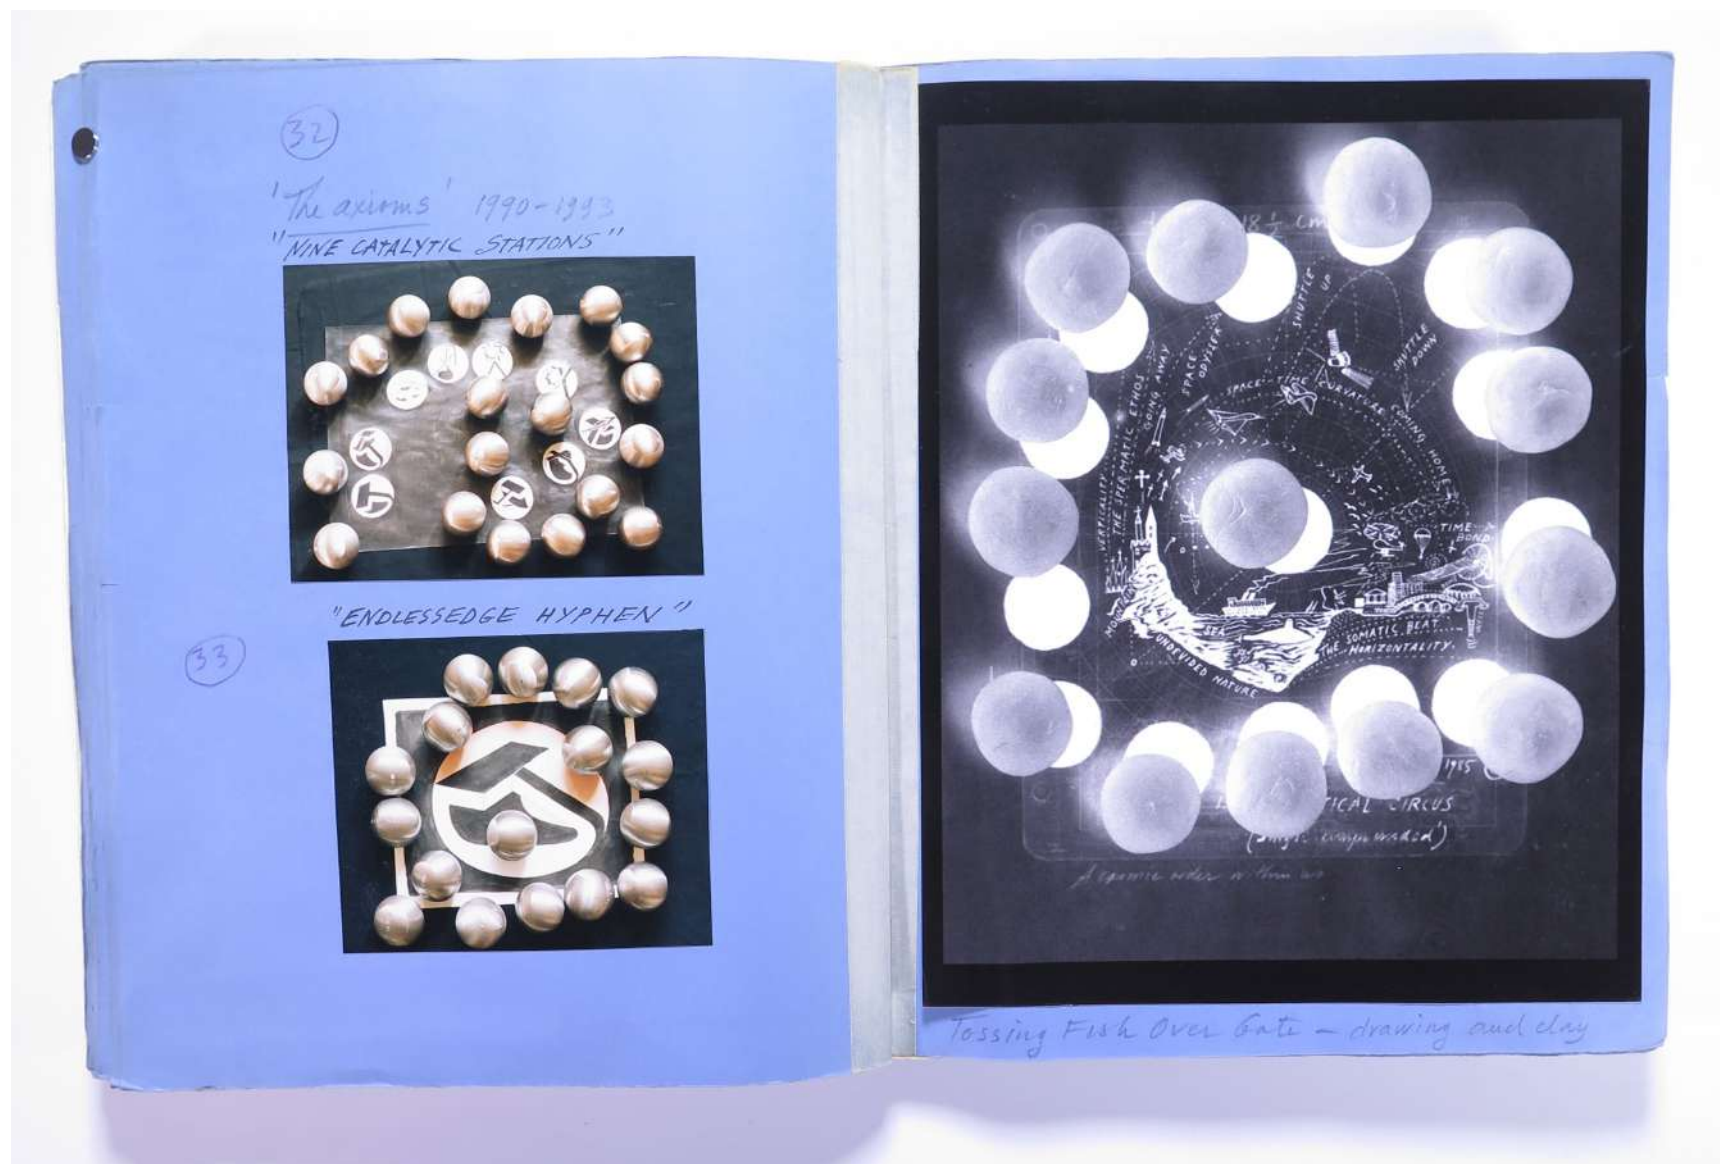

Reference No.

PNE 49.052

PAUL NEAGU ESTATE

PHOTO ALBUM: ASTROCOLLAGE & OVERLAY - 1990-1999

Reference No.

PNE 49.053

Usage terms: © Estate of Paul Neagu. No copying, republication, modification or any other unauthorised use is allowed for material © **PAUL NEAGU** ESTATE.