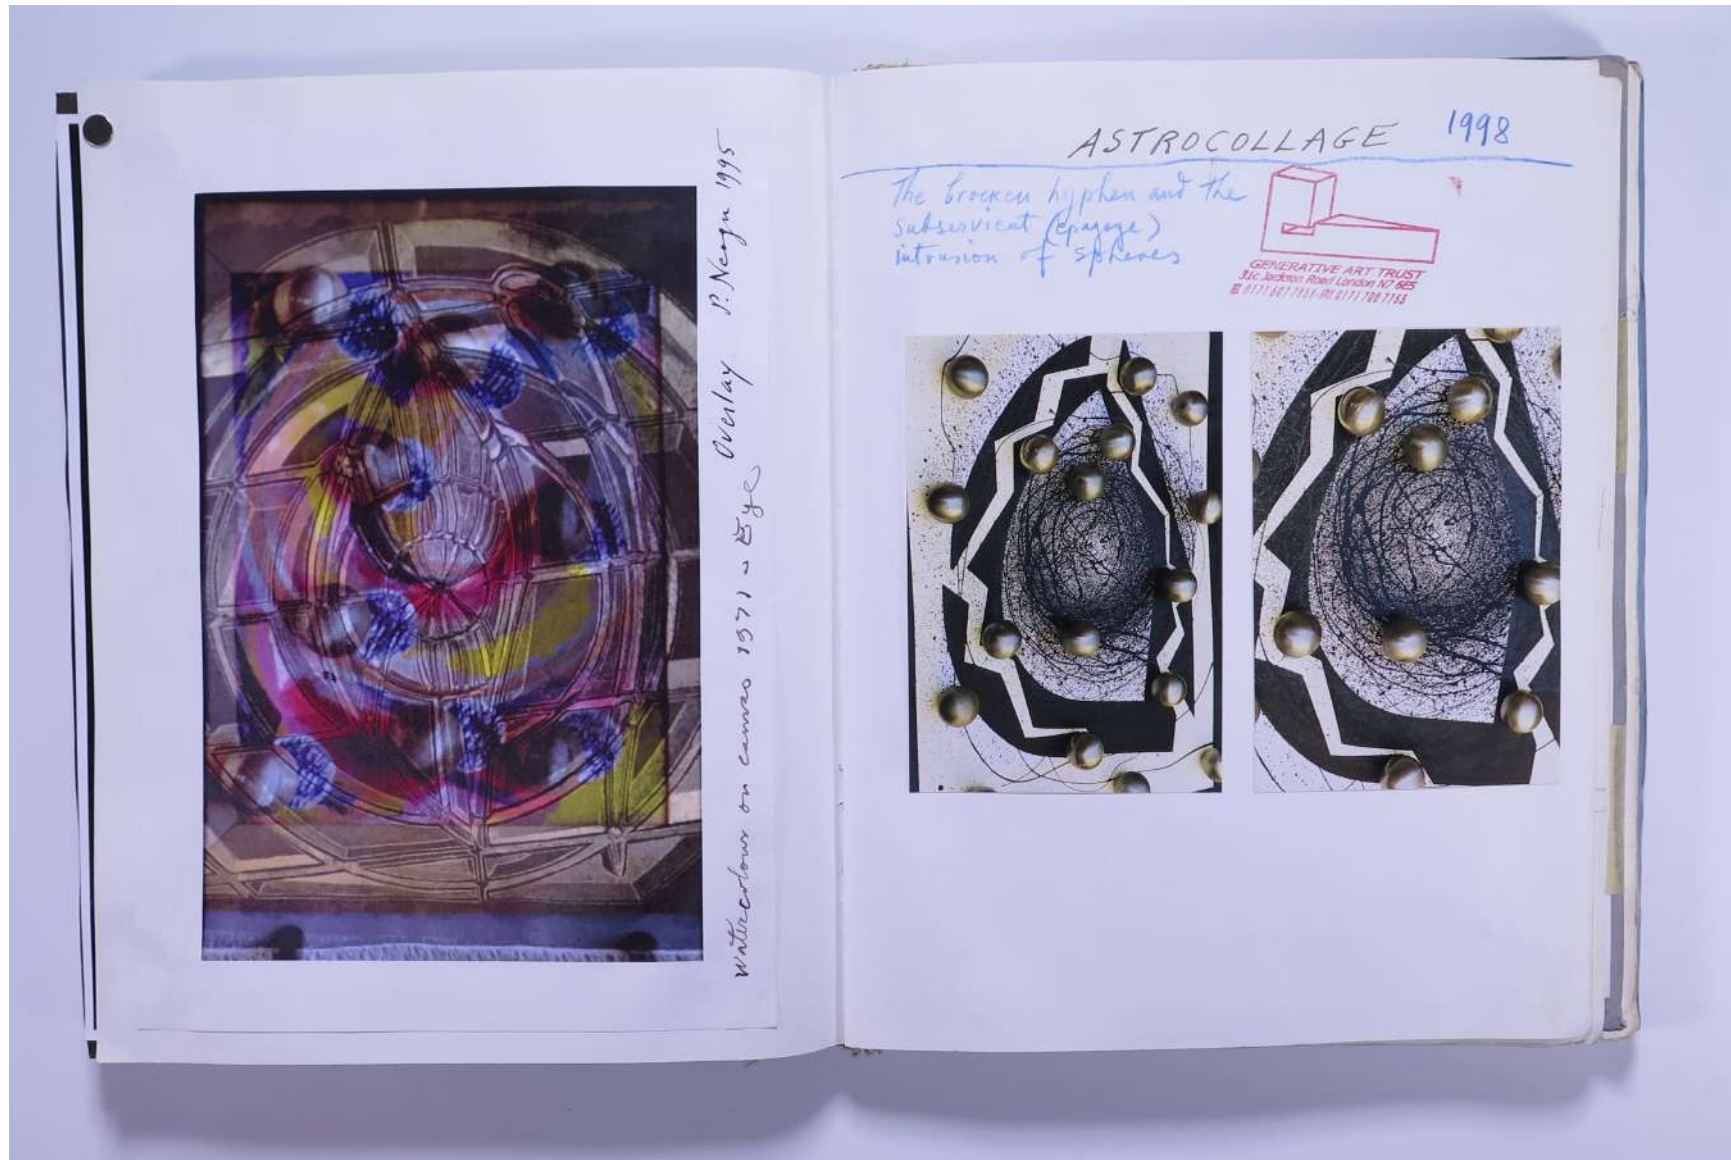

PAUL NEAGU ESTATE

PHOTO ALBUM: ASTROCOLLAGE & OVERLAY - 1990-1999

Reference No.

PNE 49.006

Usage terms: © Estate of Paul Neagu. No copying, republication, modification or any other unauthorised use is allowed for material © **PAUL NEAGU** ESTATE.
For further use of this material please seek formal permission from the **PAUL NEAGU** ESTATE.