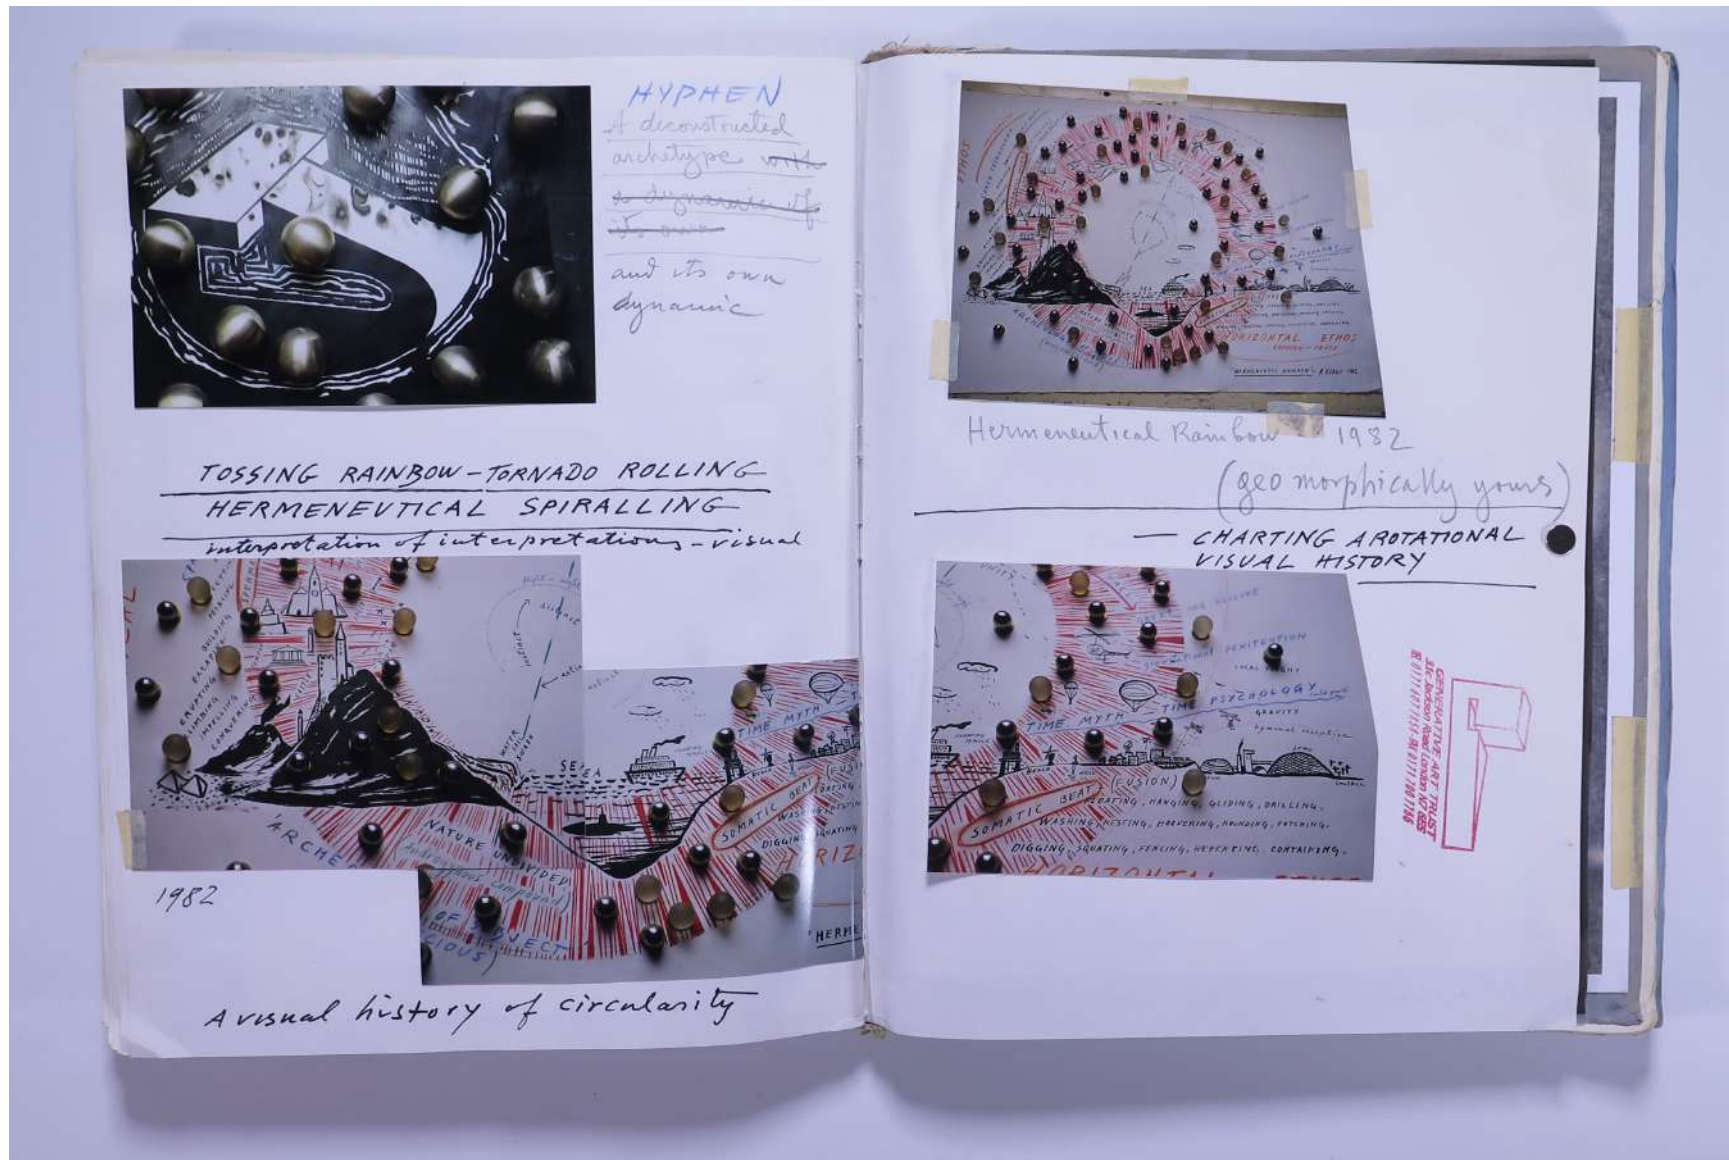

PAUL NEAGU ESTATE

PHOTO ALBUM: ASTROCOLLAGE & OVERLAY - 1990-1999

Reference No.

PNE 49.034

Usage terms: © Estate of Paul Neagu. No copying, republication, modification or any other unauthorised use is allowed for material © **PAUL NEAGU ESTATE**.
For further use of this material please seek formal permission from the **PAUL NEAGU ESTATE**.