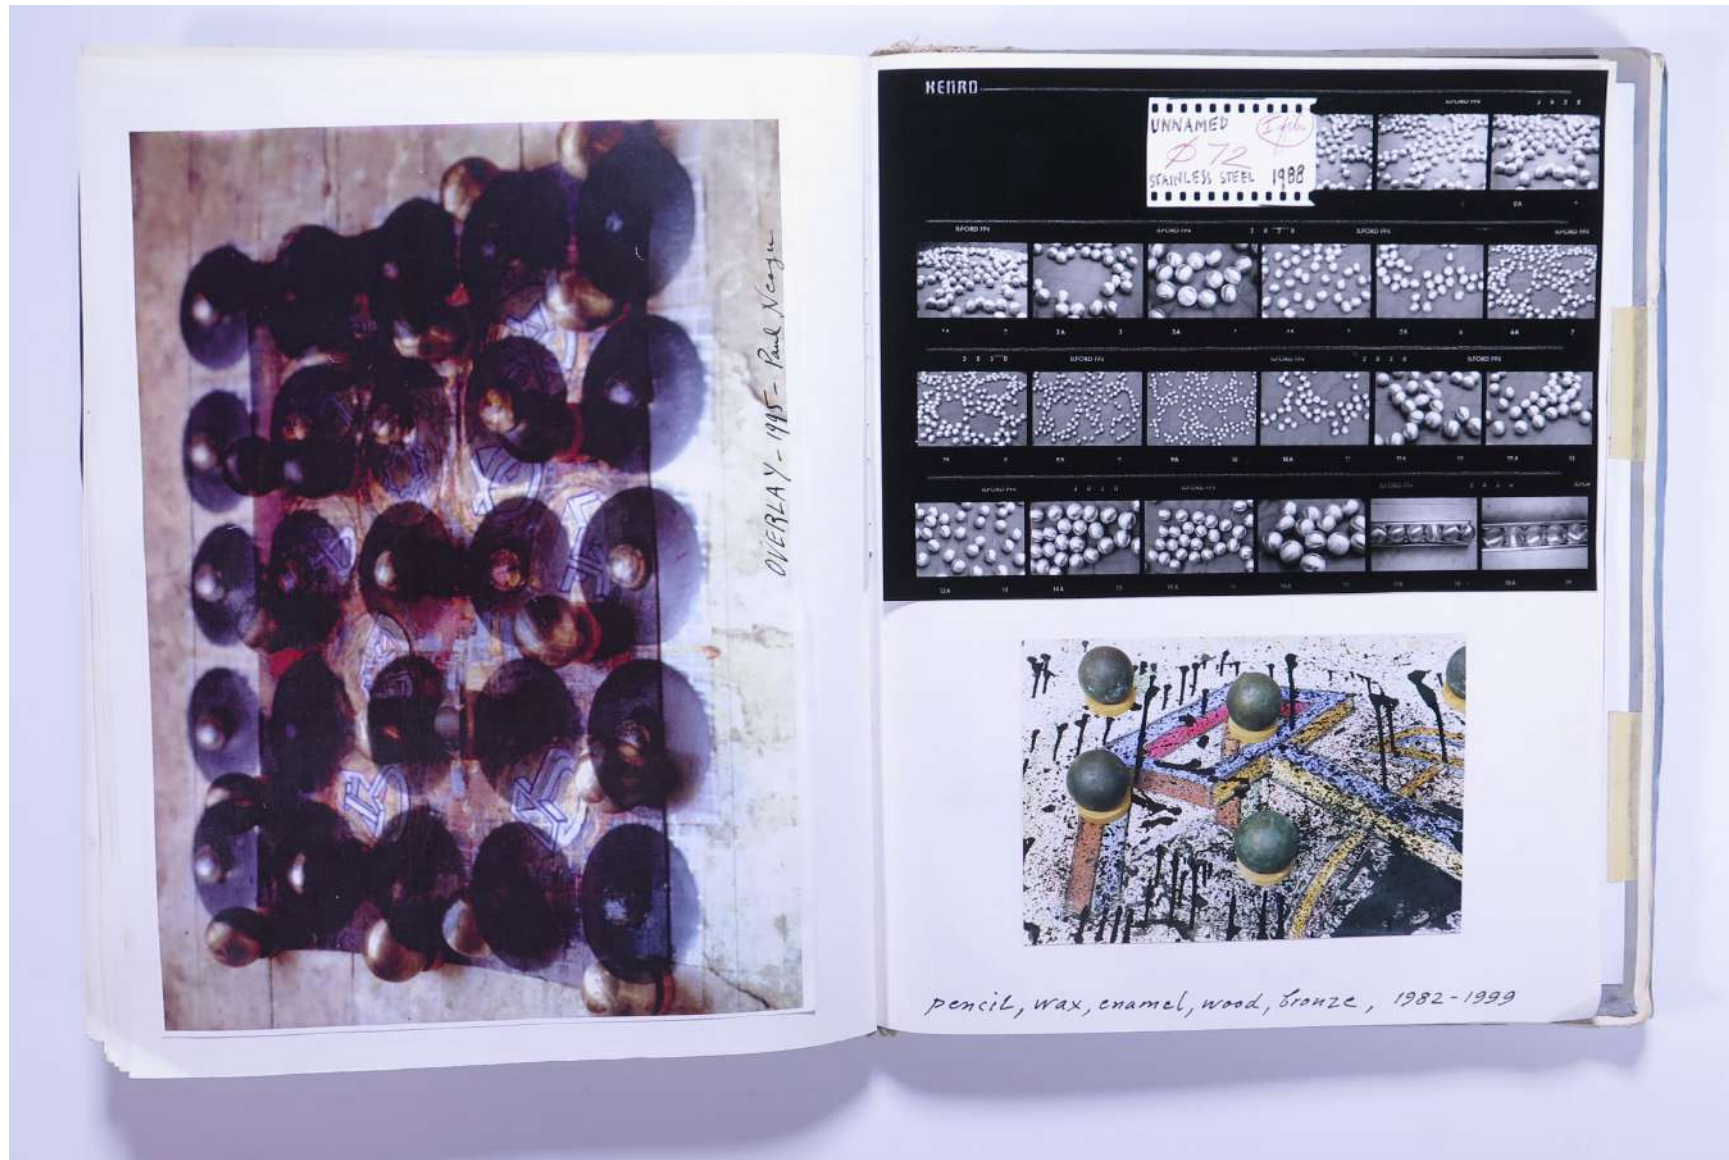

PAUL NEAGU ESTATE

PHOTO ALBUM: ASTROCOLLAGE & OVERLAY - 1990-1999

Reference No.

PNE 49.029

Usage terms: © Estate of Paul Neagu. No copying, republication, modification or any other unauthorised use is allowed for material © **PAUL NEAGU** ESTATE.
For further use of this material please seek formal permission from the **PAUL NEAGU** ESTATE.