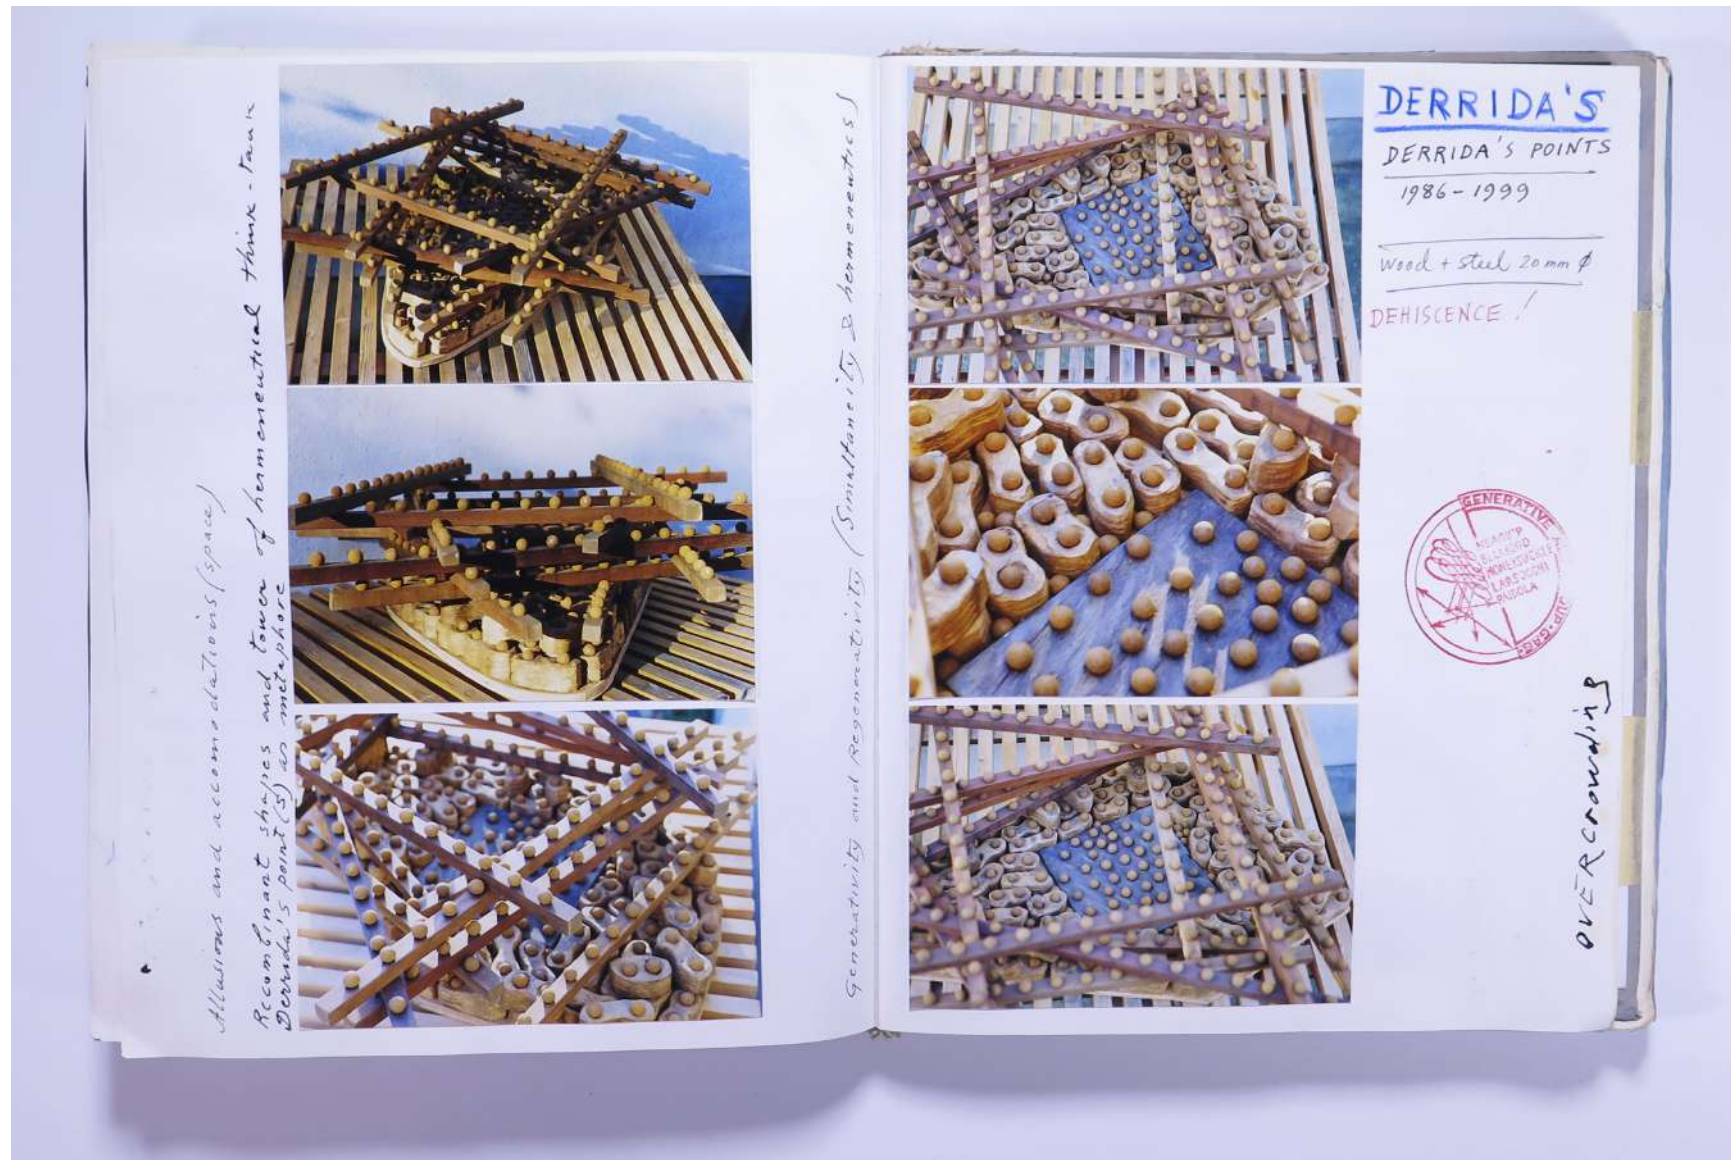

PAUL NEAGU ESTATE

PHOTO ALBUM: ASTROCOLLAGE & OVERLAY - 1990-1999

Reference No.

PNE 49.021

Usage terms: © Estate of Paul Neagu. No copying, republication, modification or any other unauthorised use is allowed for material © **PAUL NEAGU ESTATE**.
For further use of this material please seek formal permission from the **PAUL NEAGU ESTATE**.