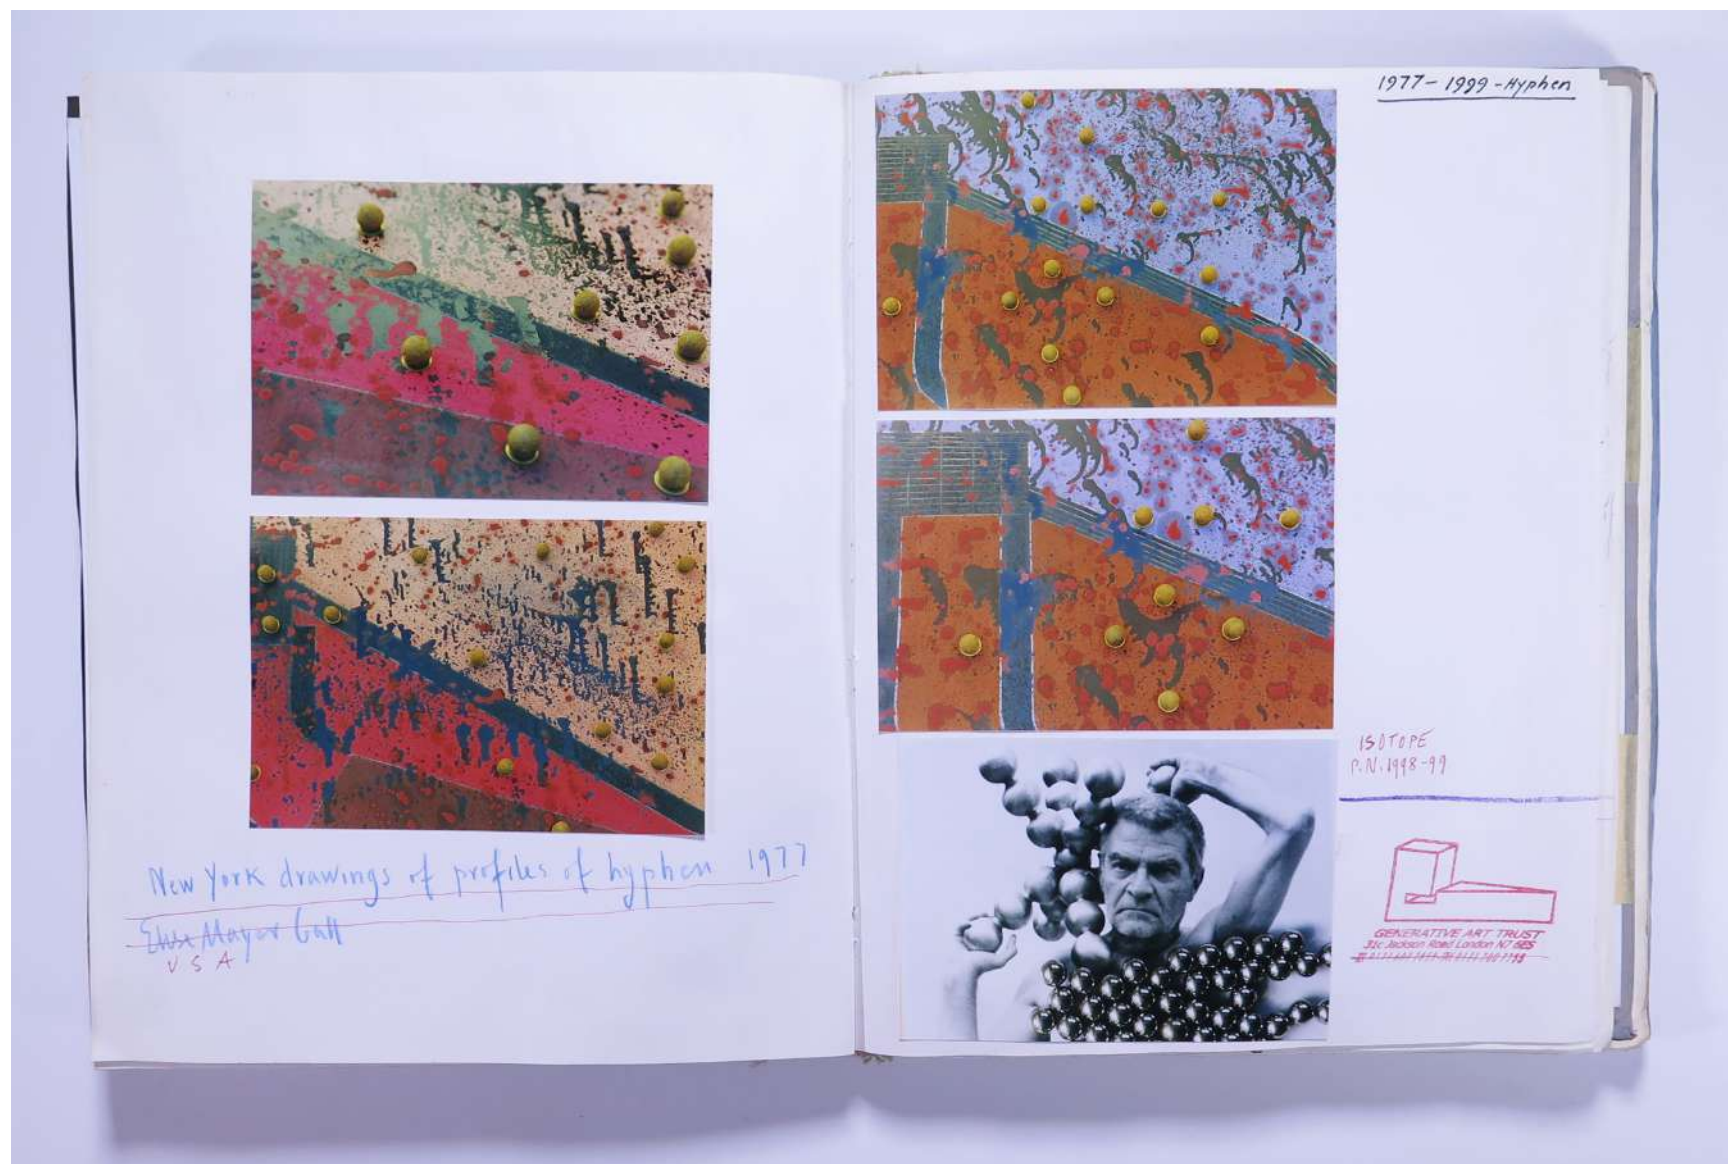

PAUL NEAGU ESTATE

PHOTO ALBUM: ASTROCOLLAGE & OVERLAY - 1990-1999

Reference No.

PNE 49.014

Usage terms: © Estate of Paul Neagu. No copying, republication, modification or any other unauthorised use is allowed for material © **PAUL NEAGU ESTATE**.
For further use of this material please seek formal permission from the **PAUL NEAGU ESTATE**.