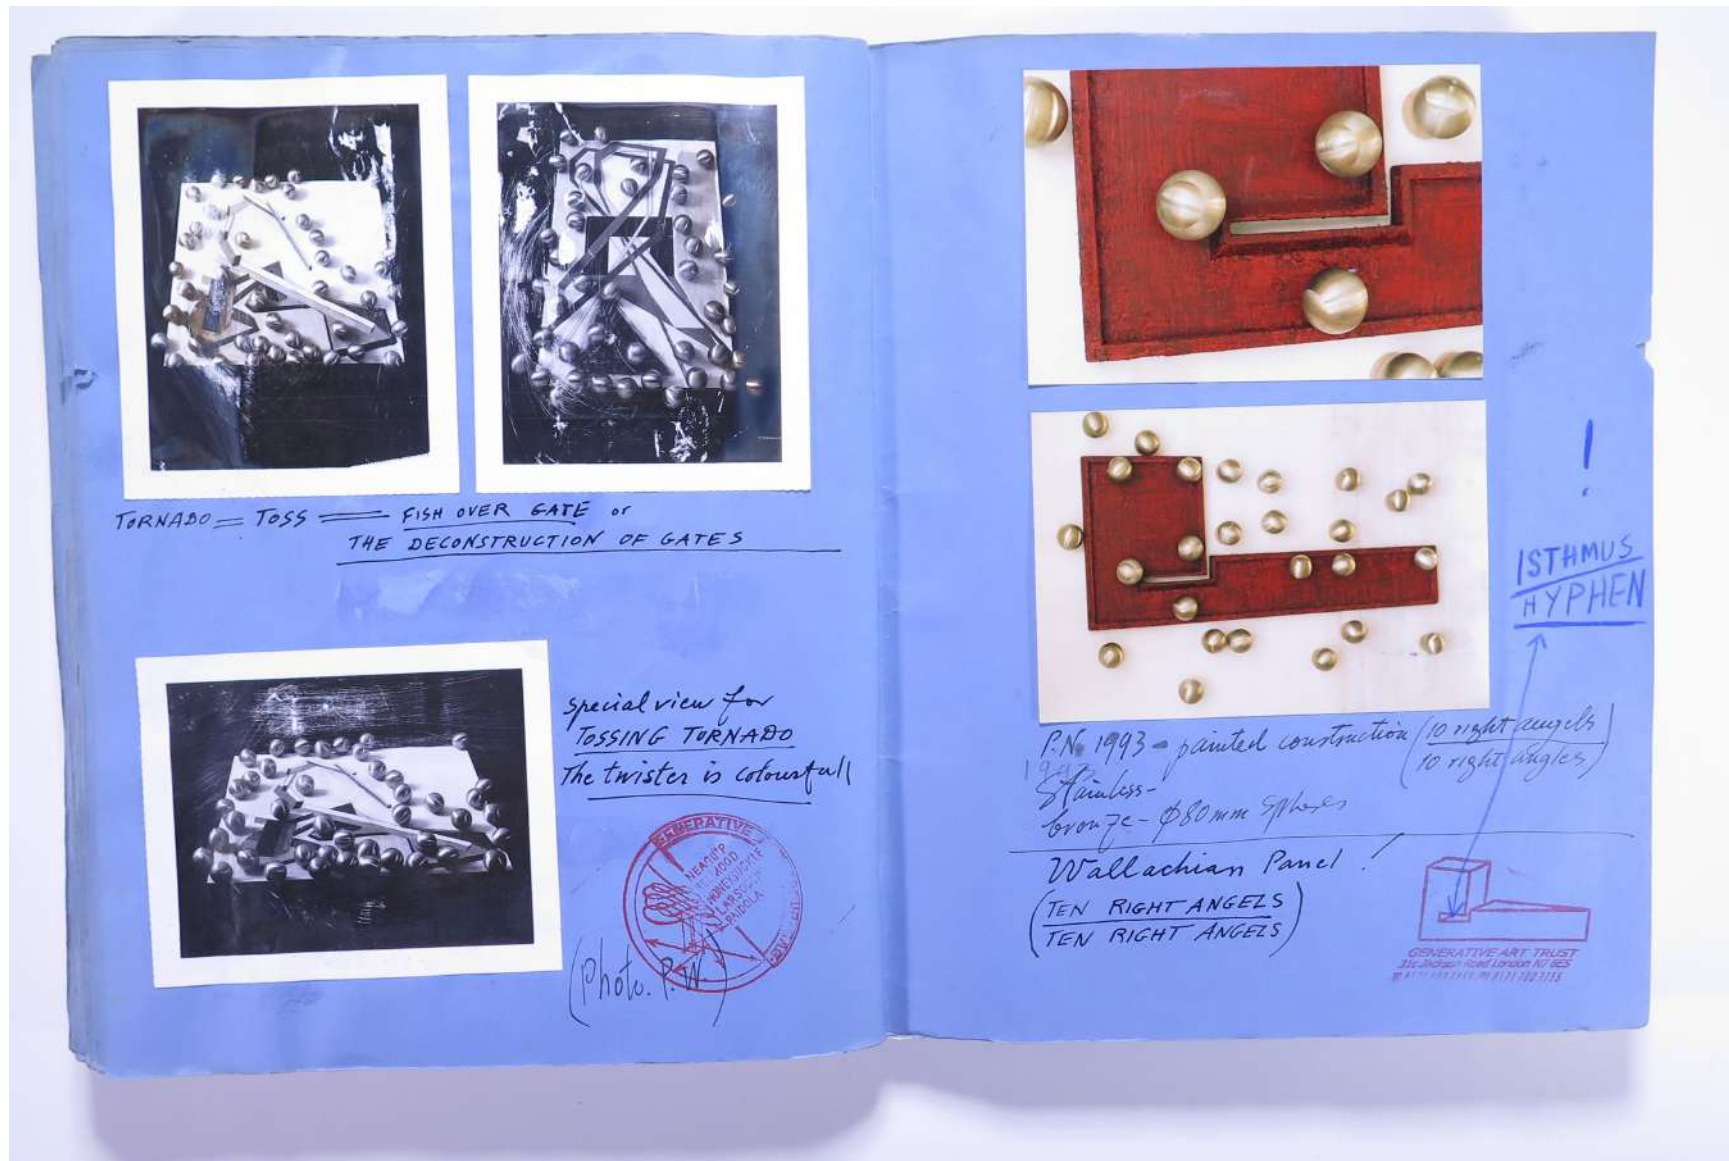

PAUL NEAGU ESTATE

PHOTO ALBUM: ASTROCOLLAGE & OVERLAY - 1990-1999

Reference No.

PNE 49.056

Usage terms: © Estate of Paul Neagu. No copying, republication, modification or any other unauthorised use is allowed for material © **PAUL NEAGU ESTATE**.

For further use of this material please seek formal permission from the **PAUL NEAGU ESTATE**.