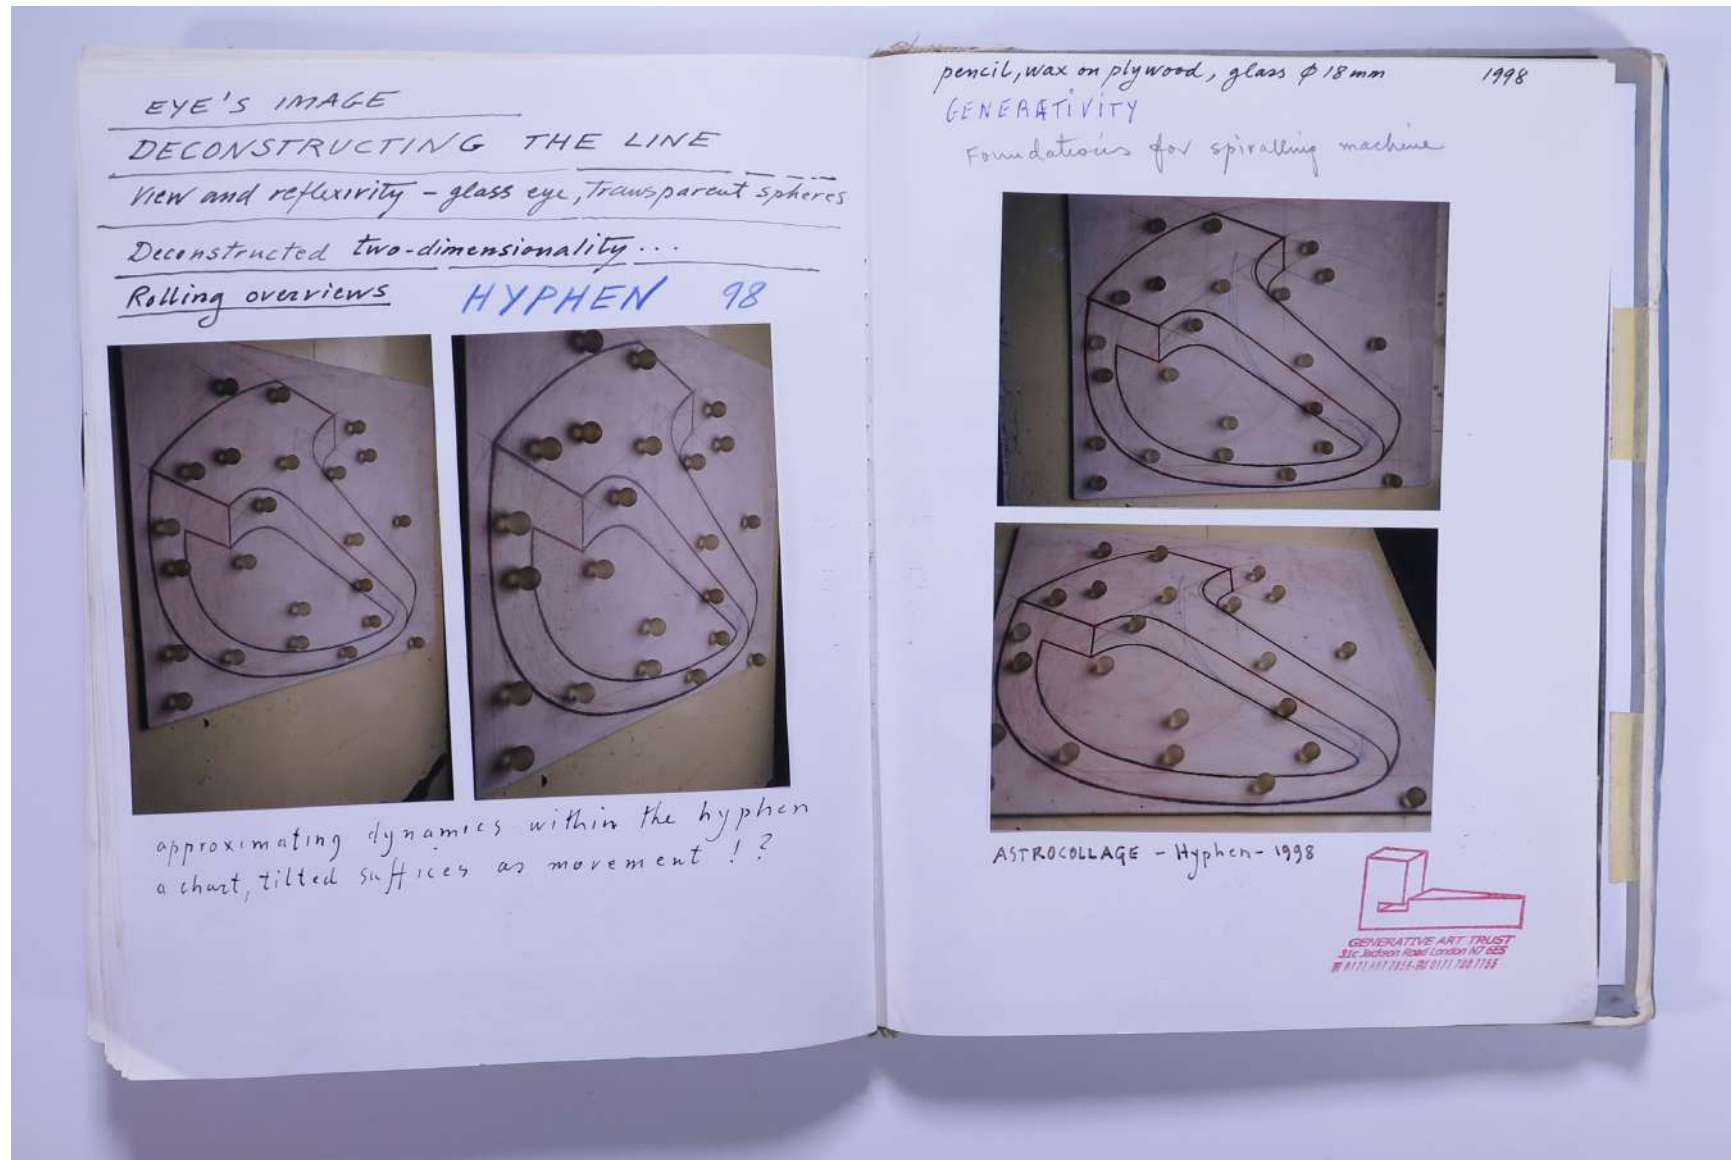

PAUL NEAGU ESTATE

PHOTO ALBUM: ASTROCOLLAGE & OVERLAY - 1990-1999

Reference No.

PNE 49.030

Usage terms: © Estate of Paul Neagu. No copying, republication, modification or any other unauthorised use is allowed for material © **PAUL NEAGU ESTATE**.
For further use of this material please seek formal permission from the **PAUL NEAGU ESTATE**.