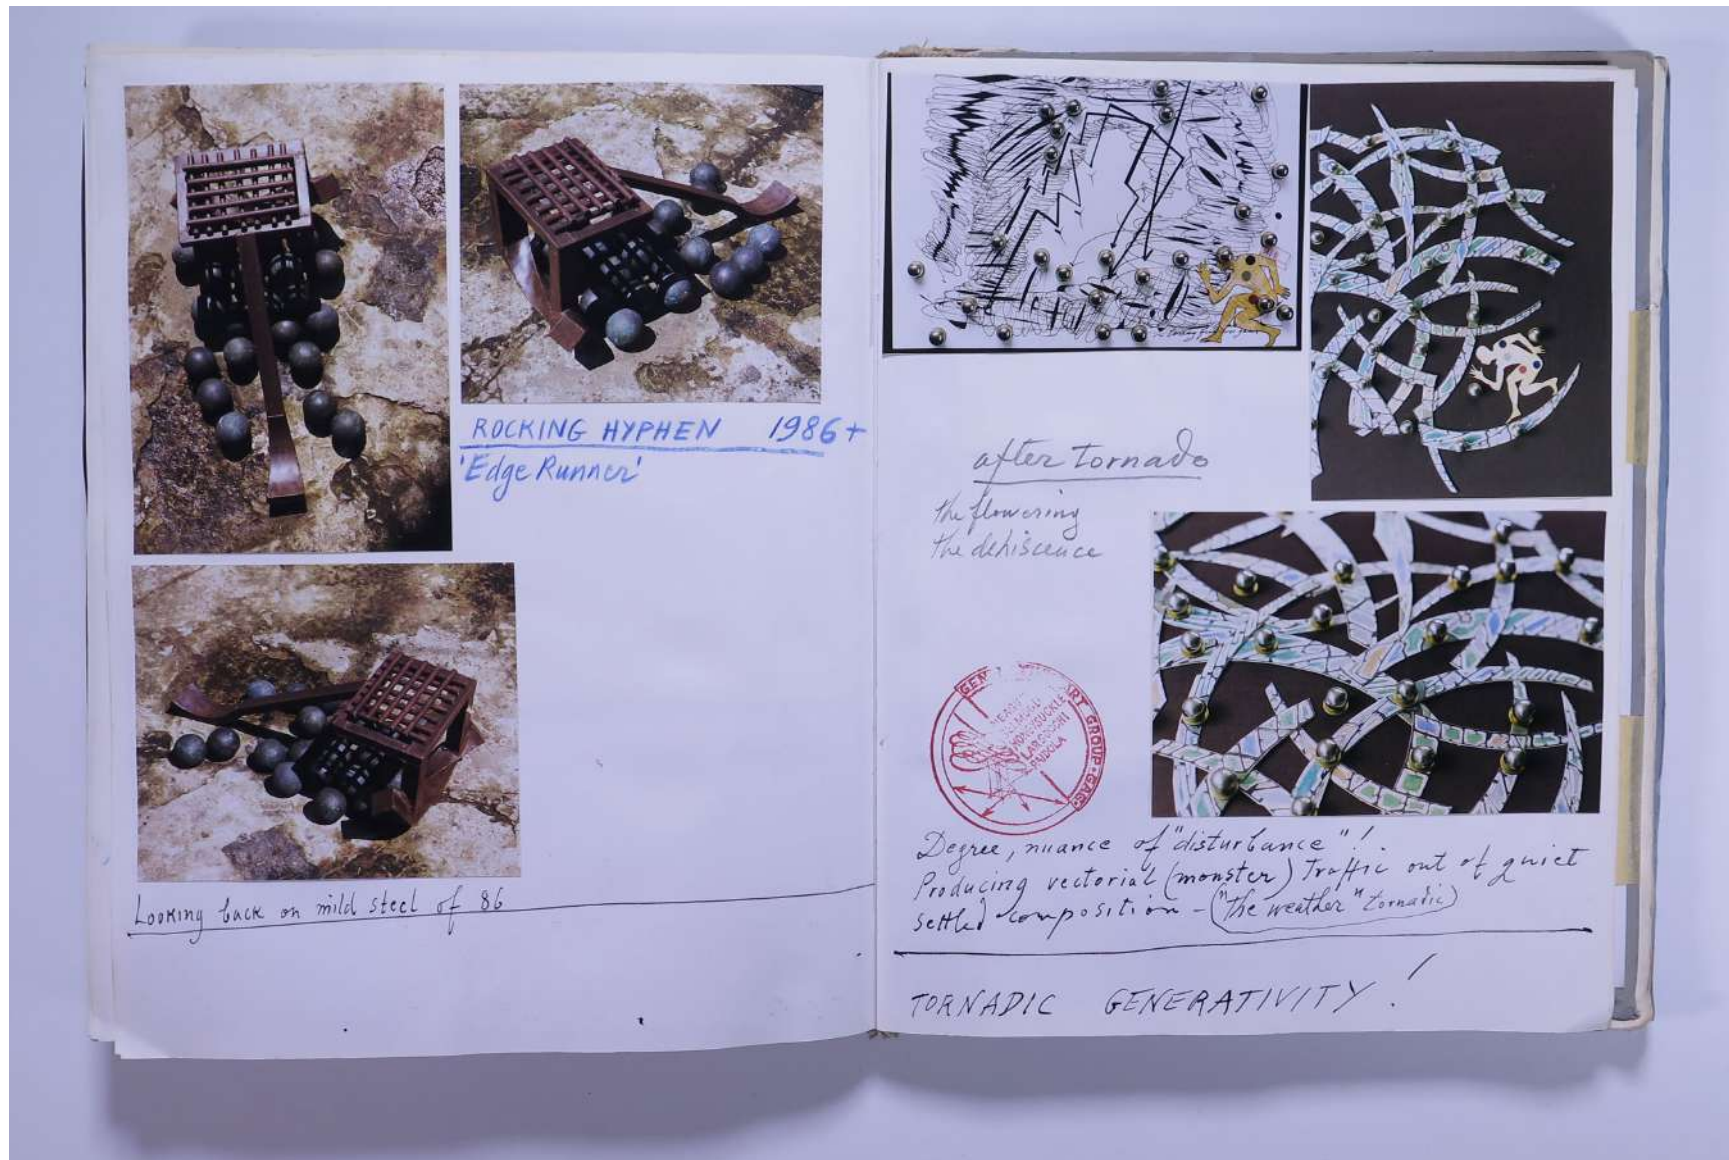

PAUL NEAGU ESTATE

PHOTO ALBUM: ASTROCOLLAGE & OVERLAY - 1990-1999

Reference No.

PNE 49.022

PAUL NEAGU ESTATE

PHOTO ALBUM: ASTROCOLLAGE & OVERLAY - 1990-1999

Reference No.

PNE 49.023