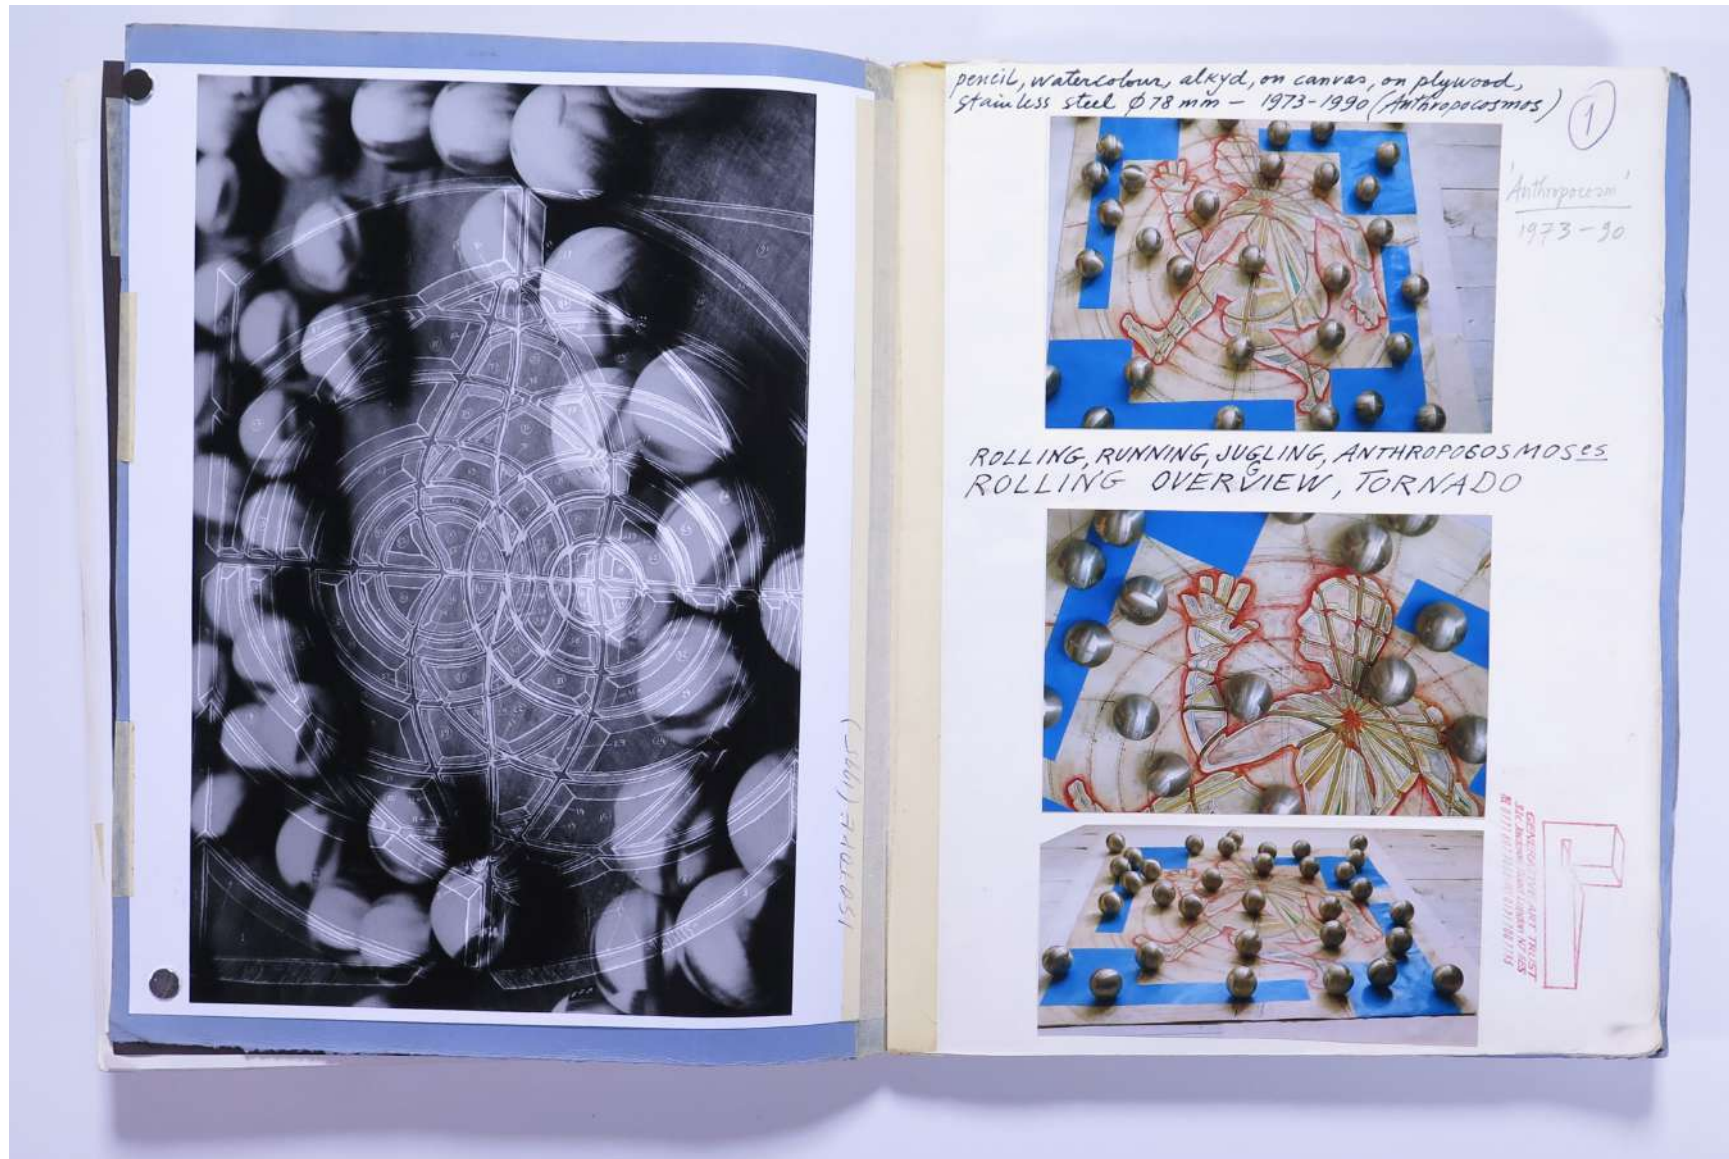

PAUL NEAGU ESTATE

PHOTO ALBUM: ASTROCOLLAGE & OVERLAY - 1990-1999

Reference No.

PNE 49.037

Usage terms: © Estate of Paul Neagu. No copying, republication, modification or any other unauthorised use is allowed for material © **PAUL NEAGU** ESTATE.
For further use of this material please seek formal permission from the **PAUL NEAGU** ESTATE.