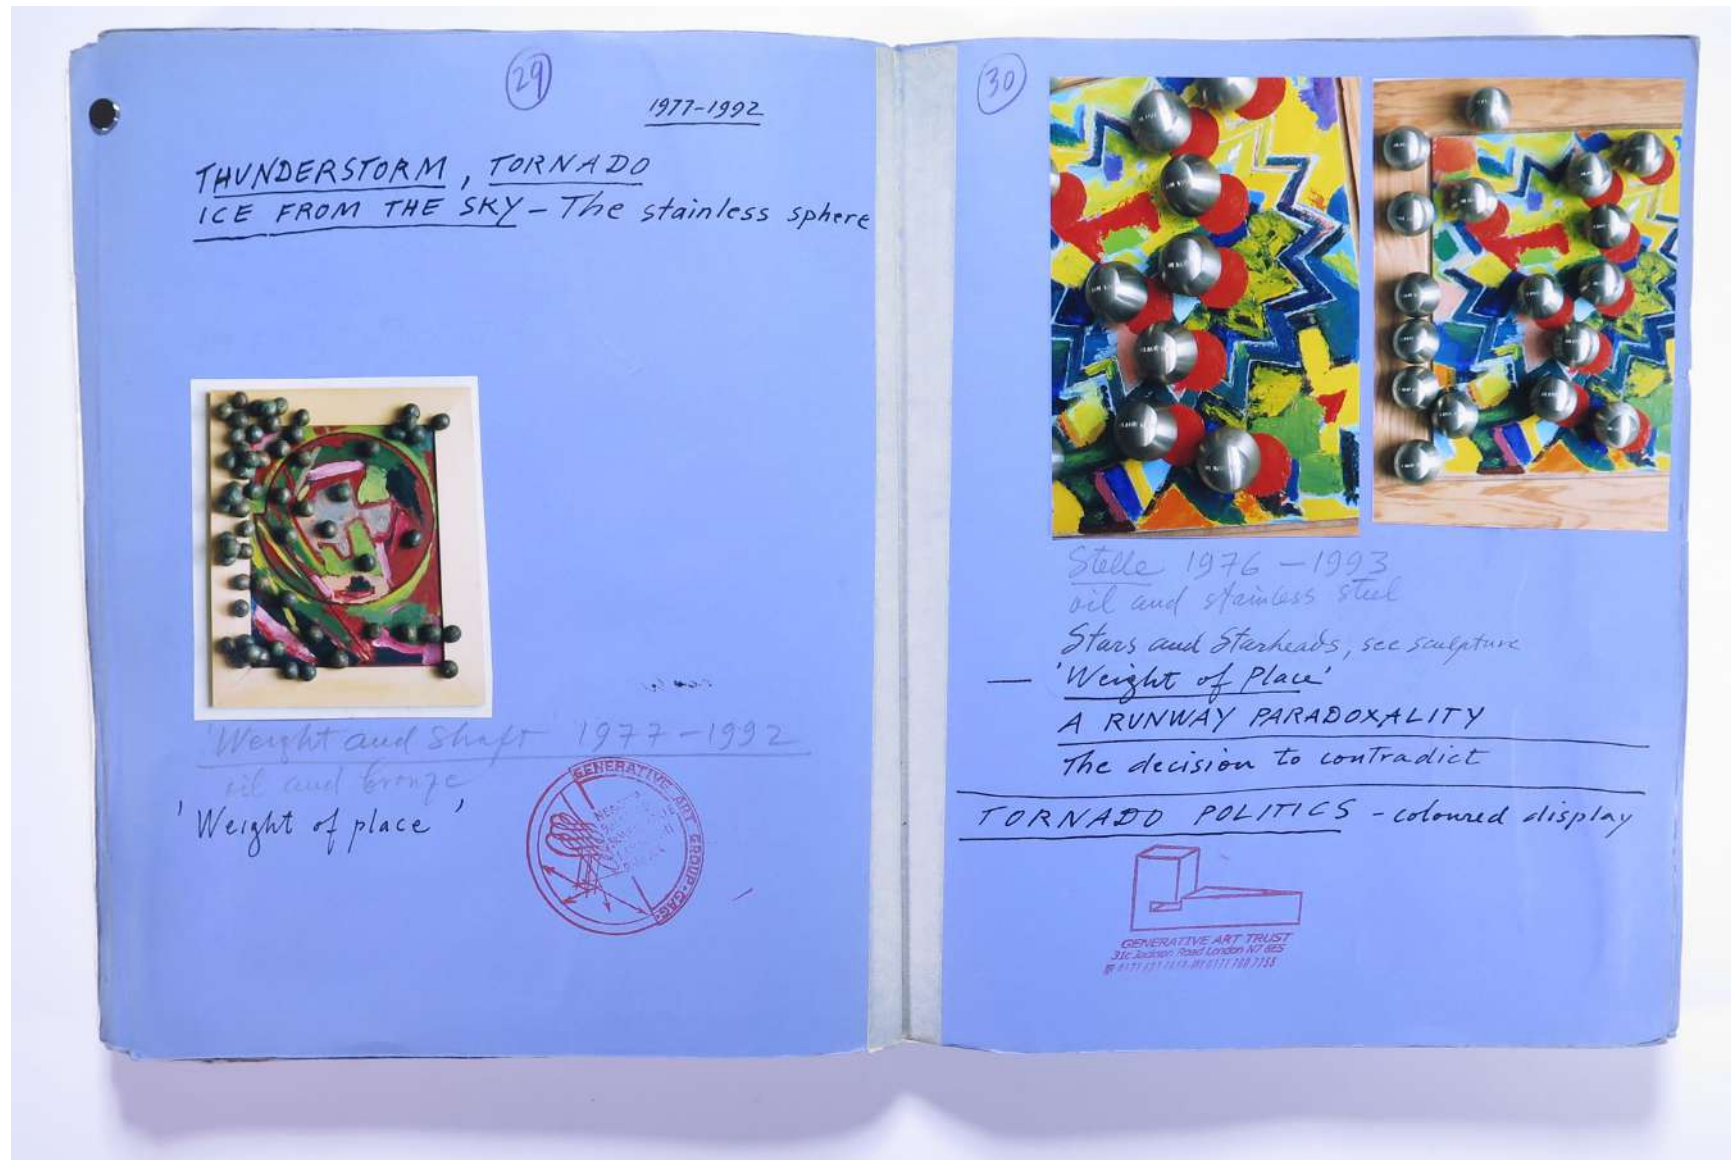

PAUL NEAGU ESTATE

PHOTO ALBUM: ASTROCOLLAGE & OVERLAY - 1990-1999

Reference No.

PNE 49.051