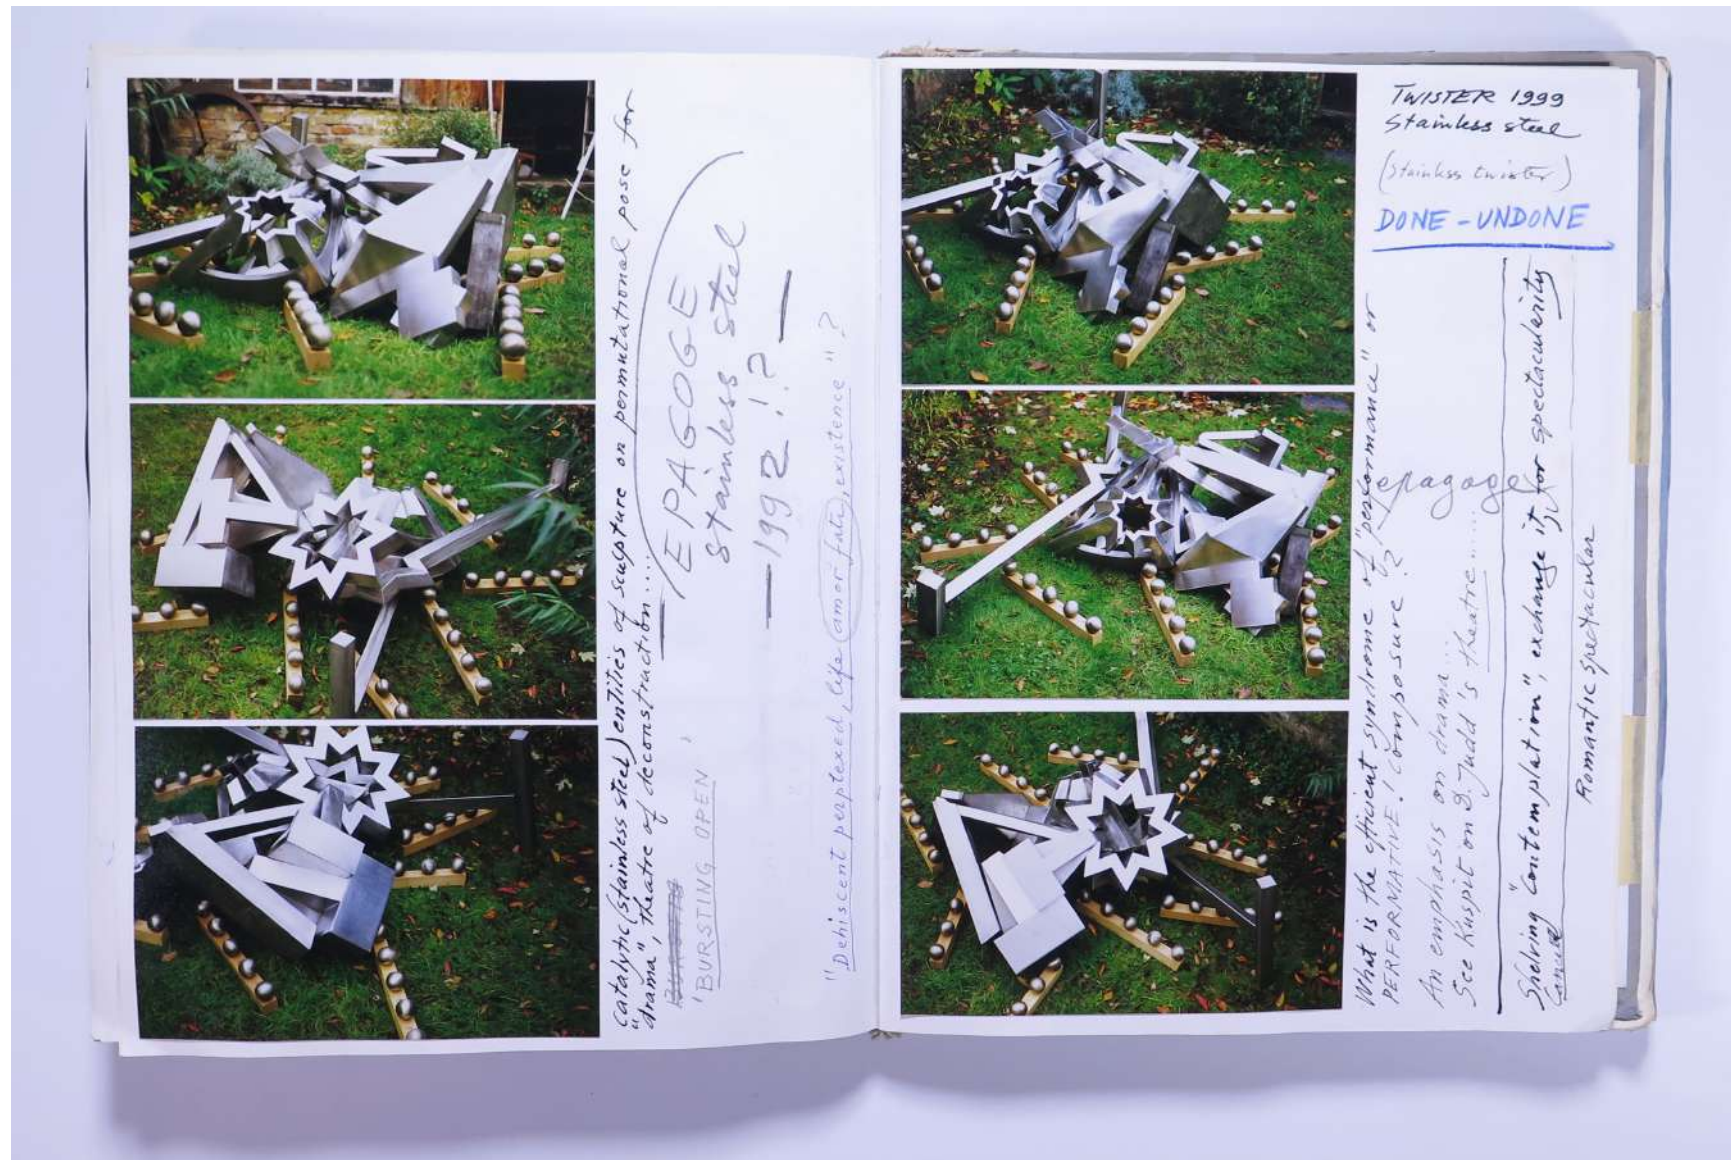

PAUL NEAGU ESTATE

PHOTO ALBUM: ASTROCOLLAGE & OVERLAY - 1990-1999

Reference No.

PNE 49.022