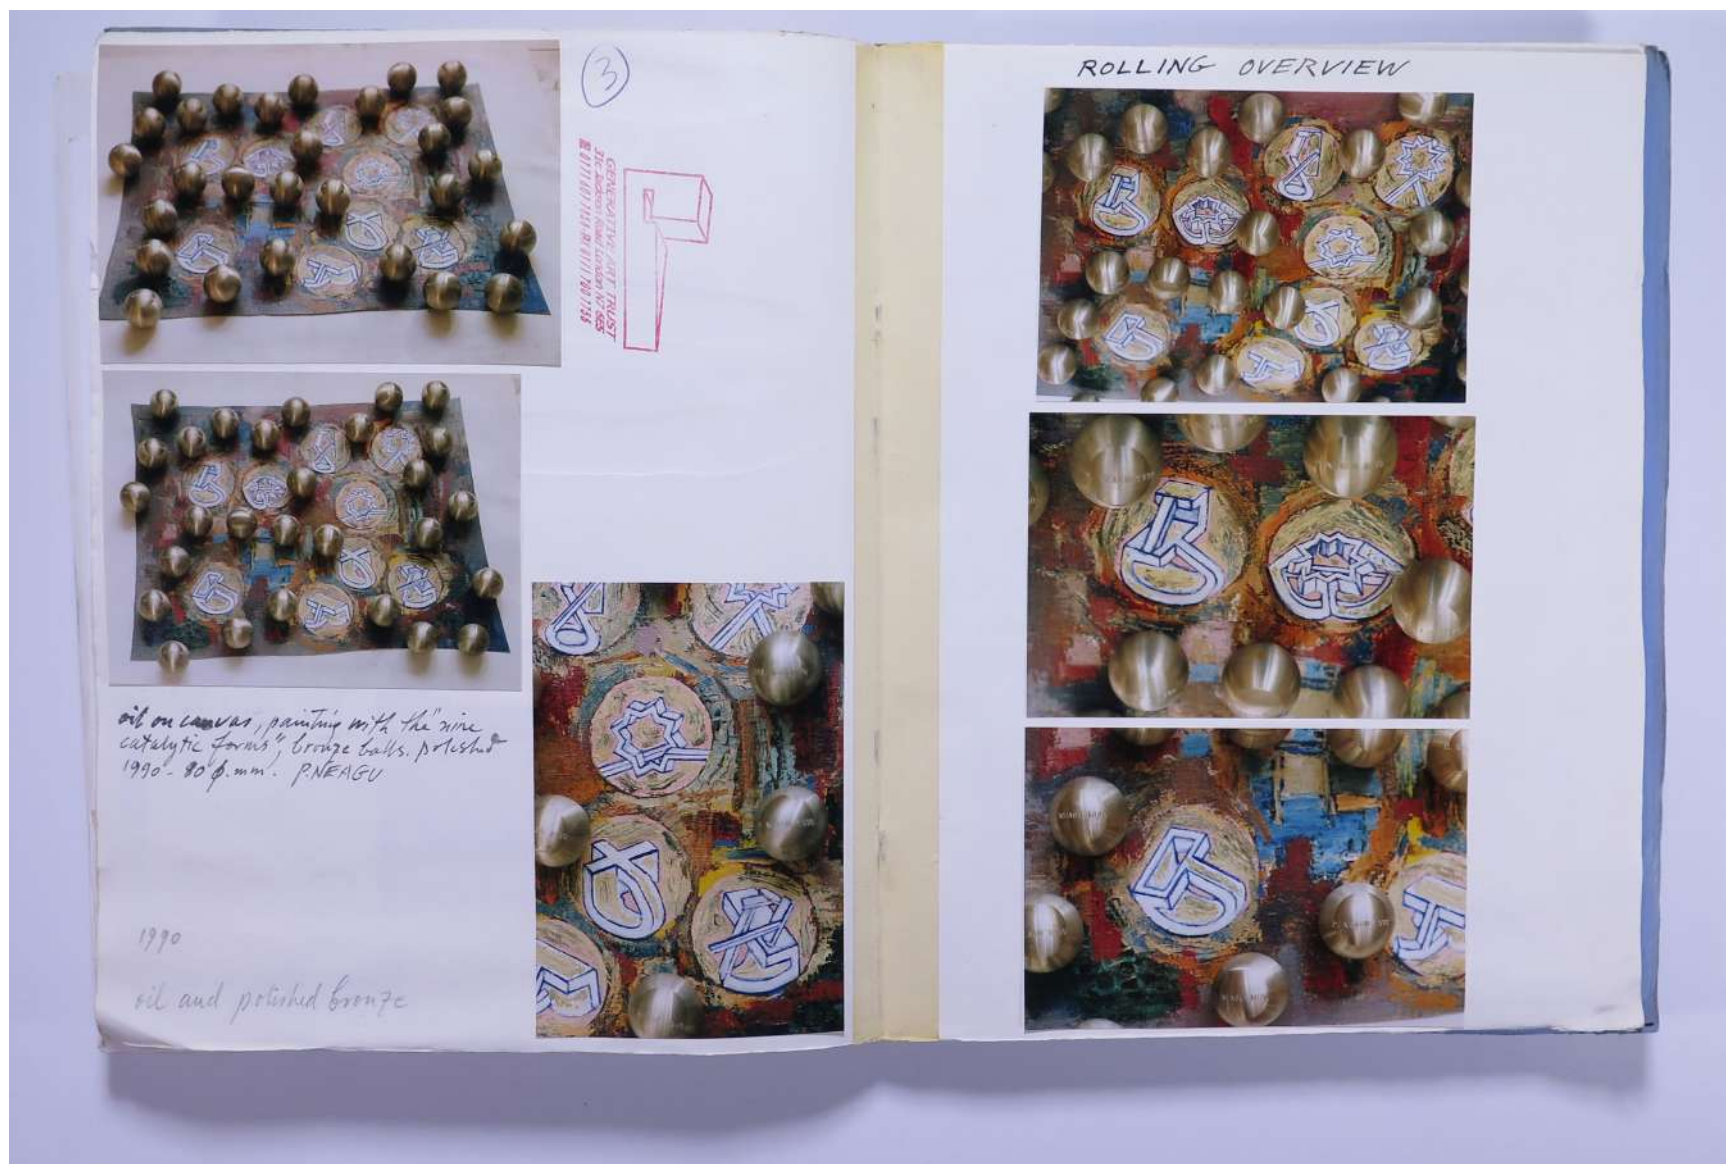

PAUL NEAGU ESTATE

PHOTO ALBUM: ASTROCOLLAGE & OVERLAY - 1990-1999

Reference No.

PNE 49.039

Usage terms: © Estate of Paul Neagu. No copying, republication, modification or any other unauthorised use is allowed for material © **PAUL NEAGU** ESTATE.

For further use of this material please seek formal permission from the **PAUL NEAGU** ESTATE.