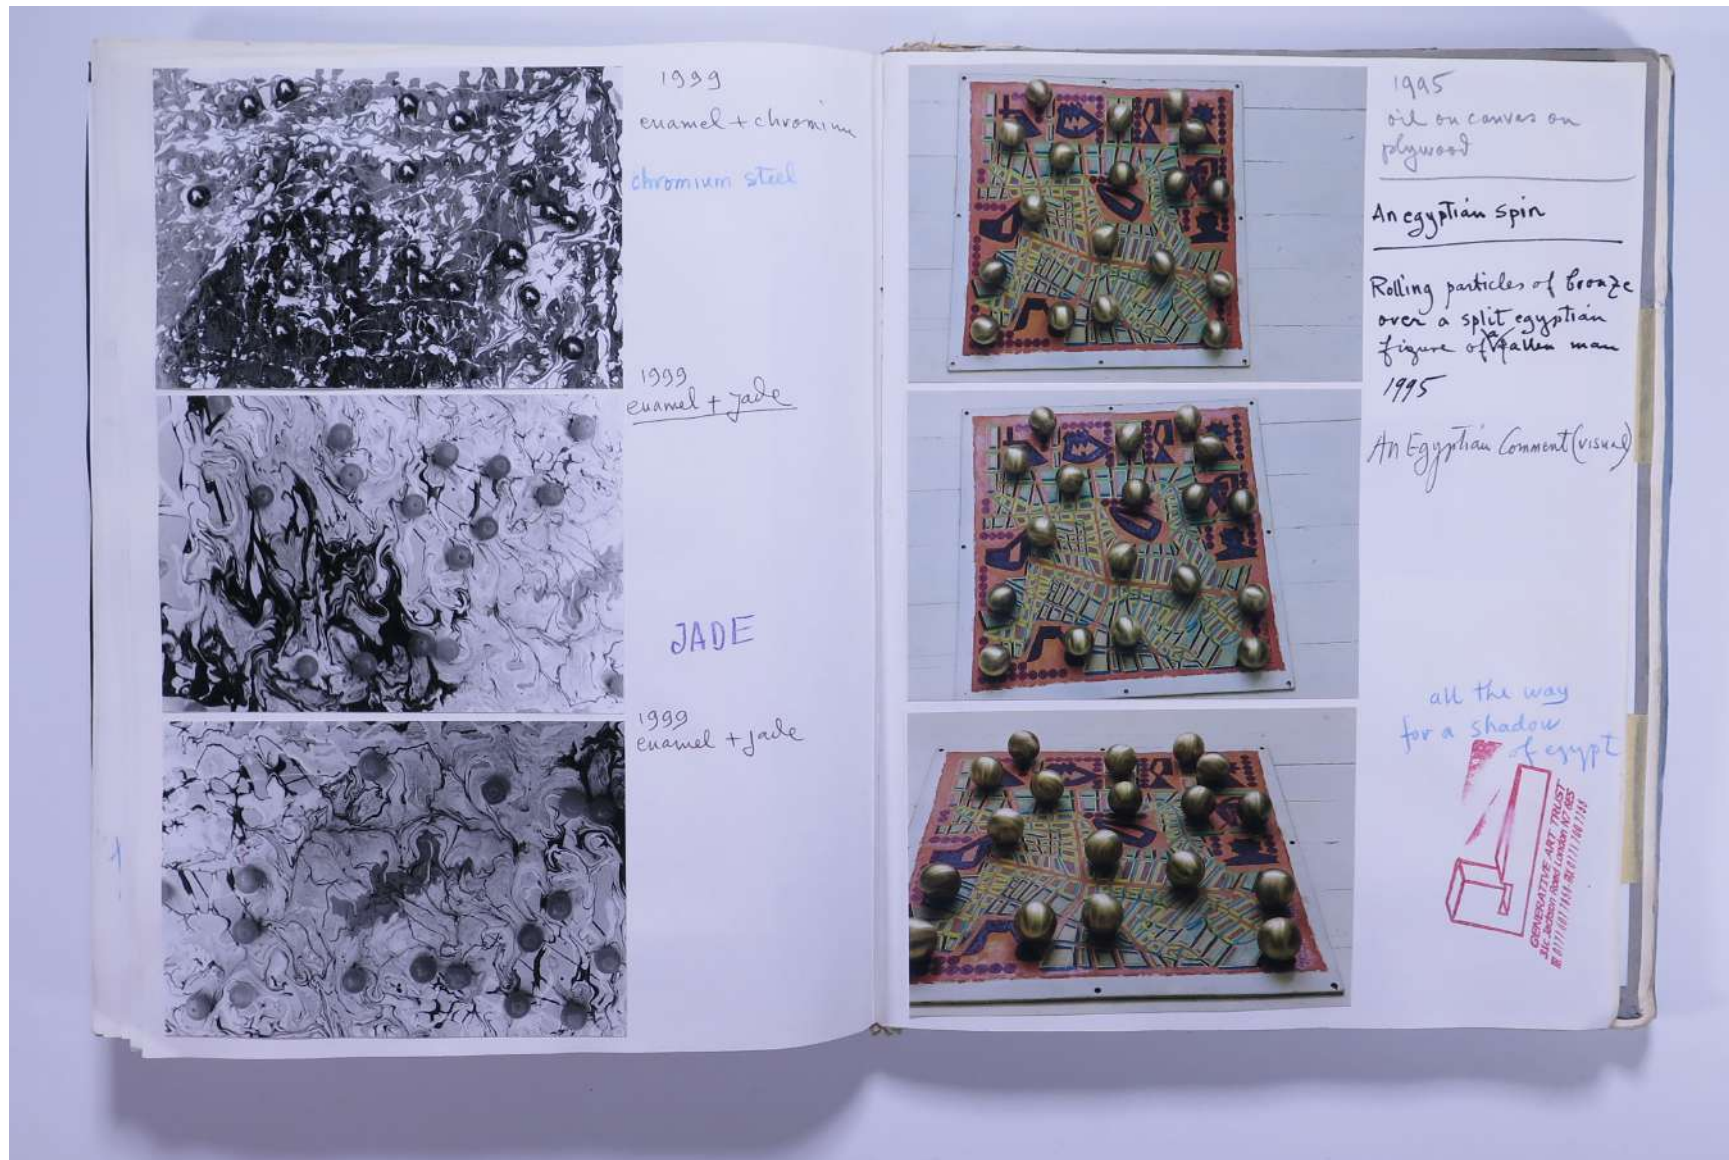

PNE 49.017

PAUL NEAGU ESTATE

PHOTO ALBUM: ASTROCOLLAGE & OVERLAY - 1990-1999

Reference No.

PNE 49.019

Usage terms: © Estate of Paul Neagu. No copying, republication, modification or any other unauthorised use is allowed for material © **PAUL NEAGU** ESTATE.
For further use of this material please seek formal permission from the **PAUL NEAGU** ESTATE.