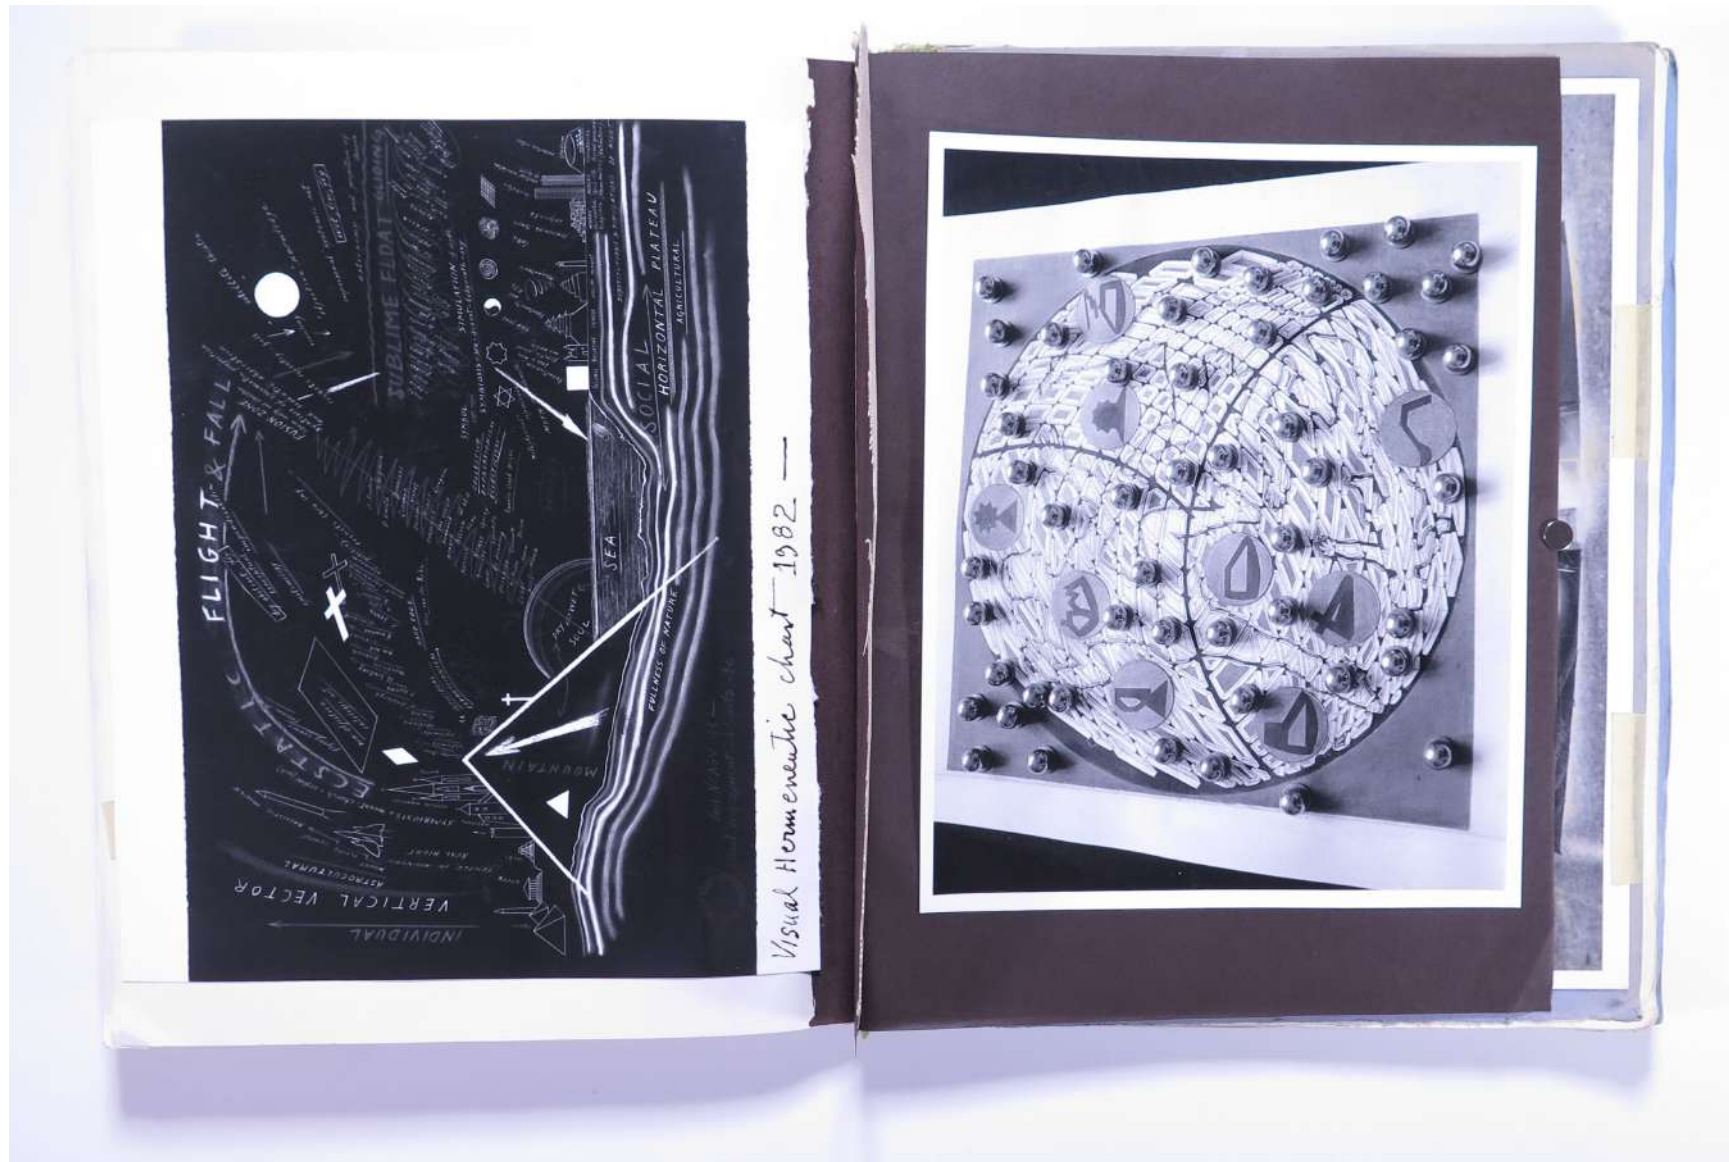

PAUL NEAGU ESTATE

PHOTO ALBUM: ASTROCOLLAGE & OVERLAY - 1990-1999

Reference No.

PNE 49.035

Usage terms: © Estate of Paul Neagu. No copying, republication, modification or any other unauthorised use is allowed for material © **PAUL NEAGU ESTATE**.
For further use of this material please seek formal permission from the **PAUL NEAGU ESTATE**.