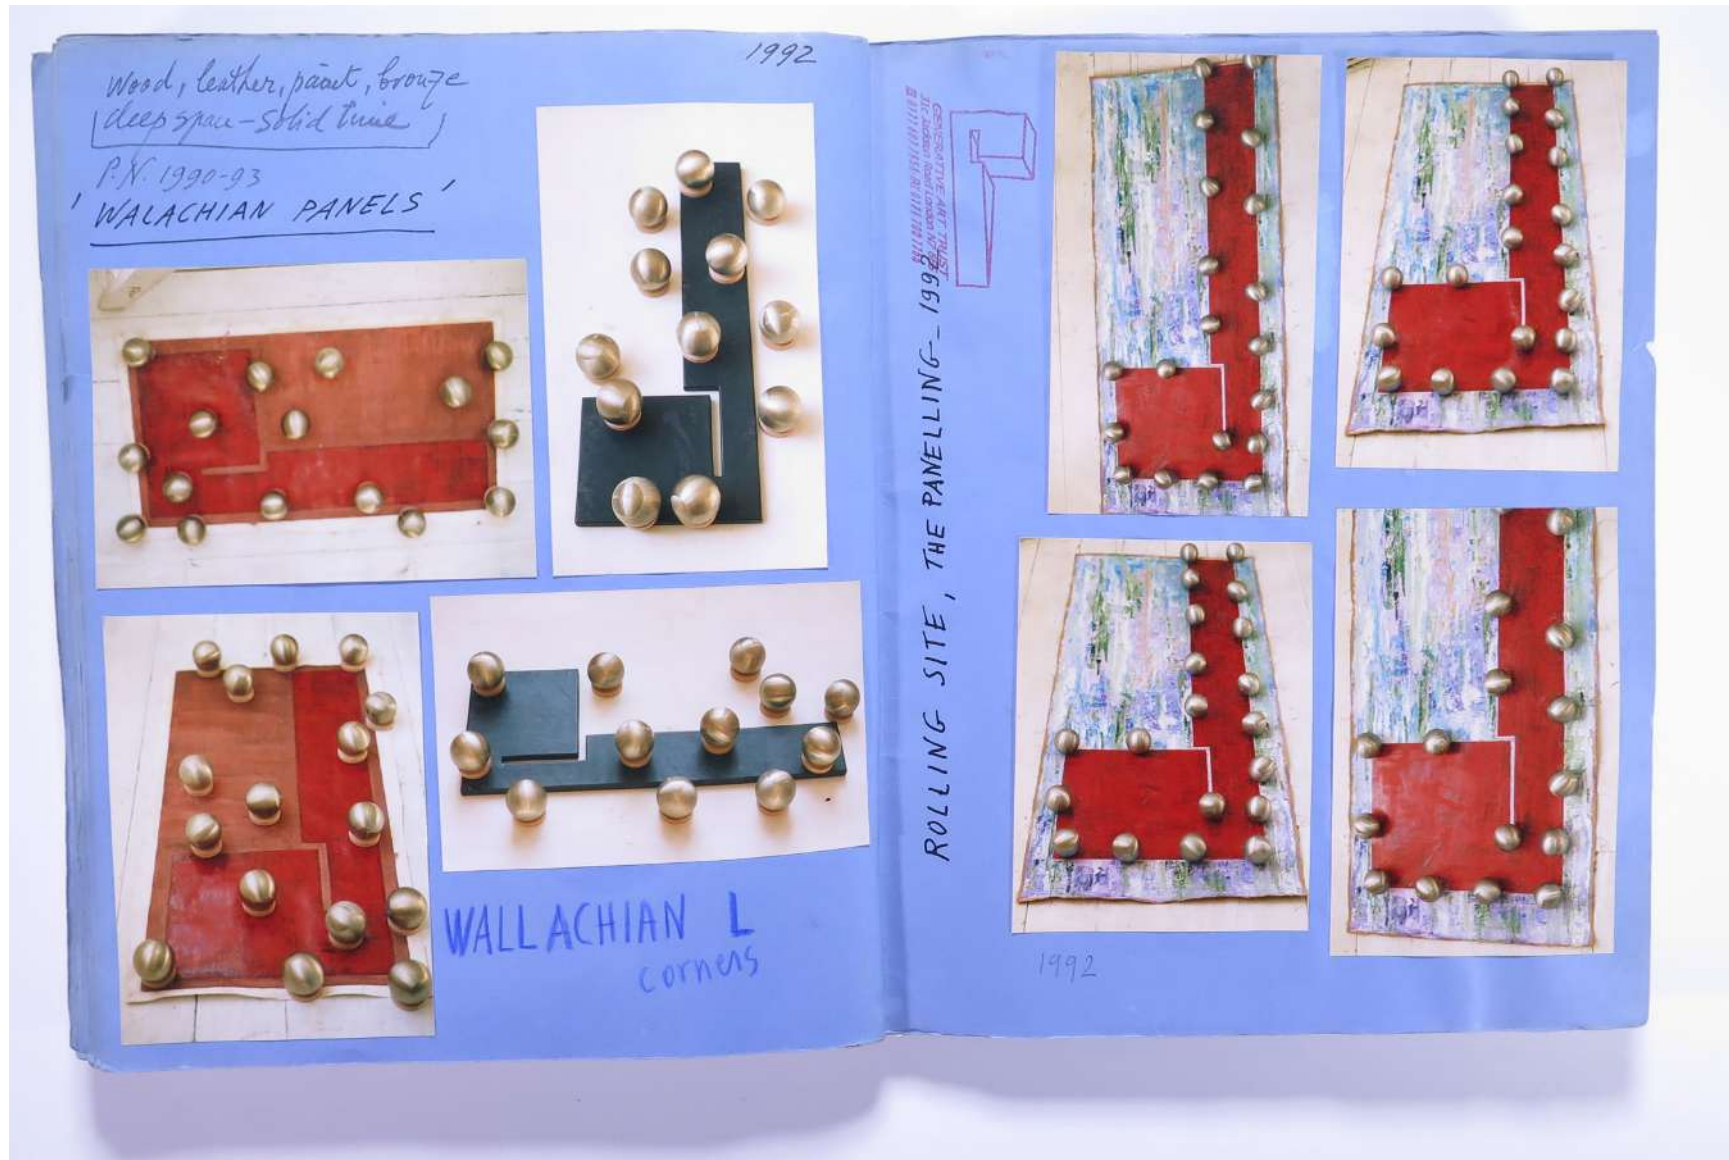

PAUL NEAGU ESTATE

PHOTO ALBUM: ASTROCOLLAGE & OVERLAY - 1990-1999

Reference No.

PNE 49.055

Usage terms: © Estate of Paul Neagu. No copying, republication, modification or any other unauthorised use is allowed for material © **PAUL NEAGU ESTATE**.
For further use of this material please seek formal permission from the **PAUL NEAGU ESTATE**.