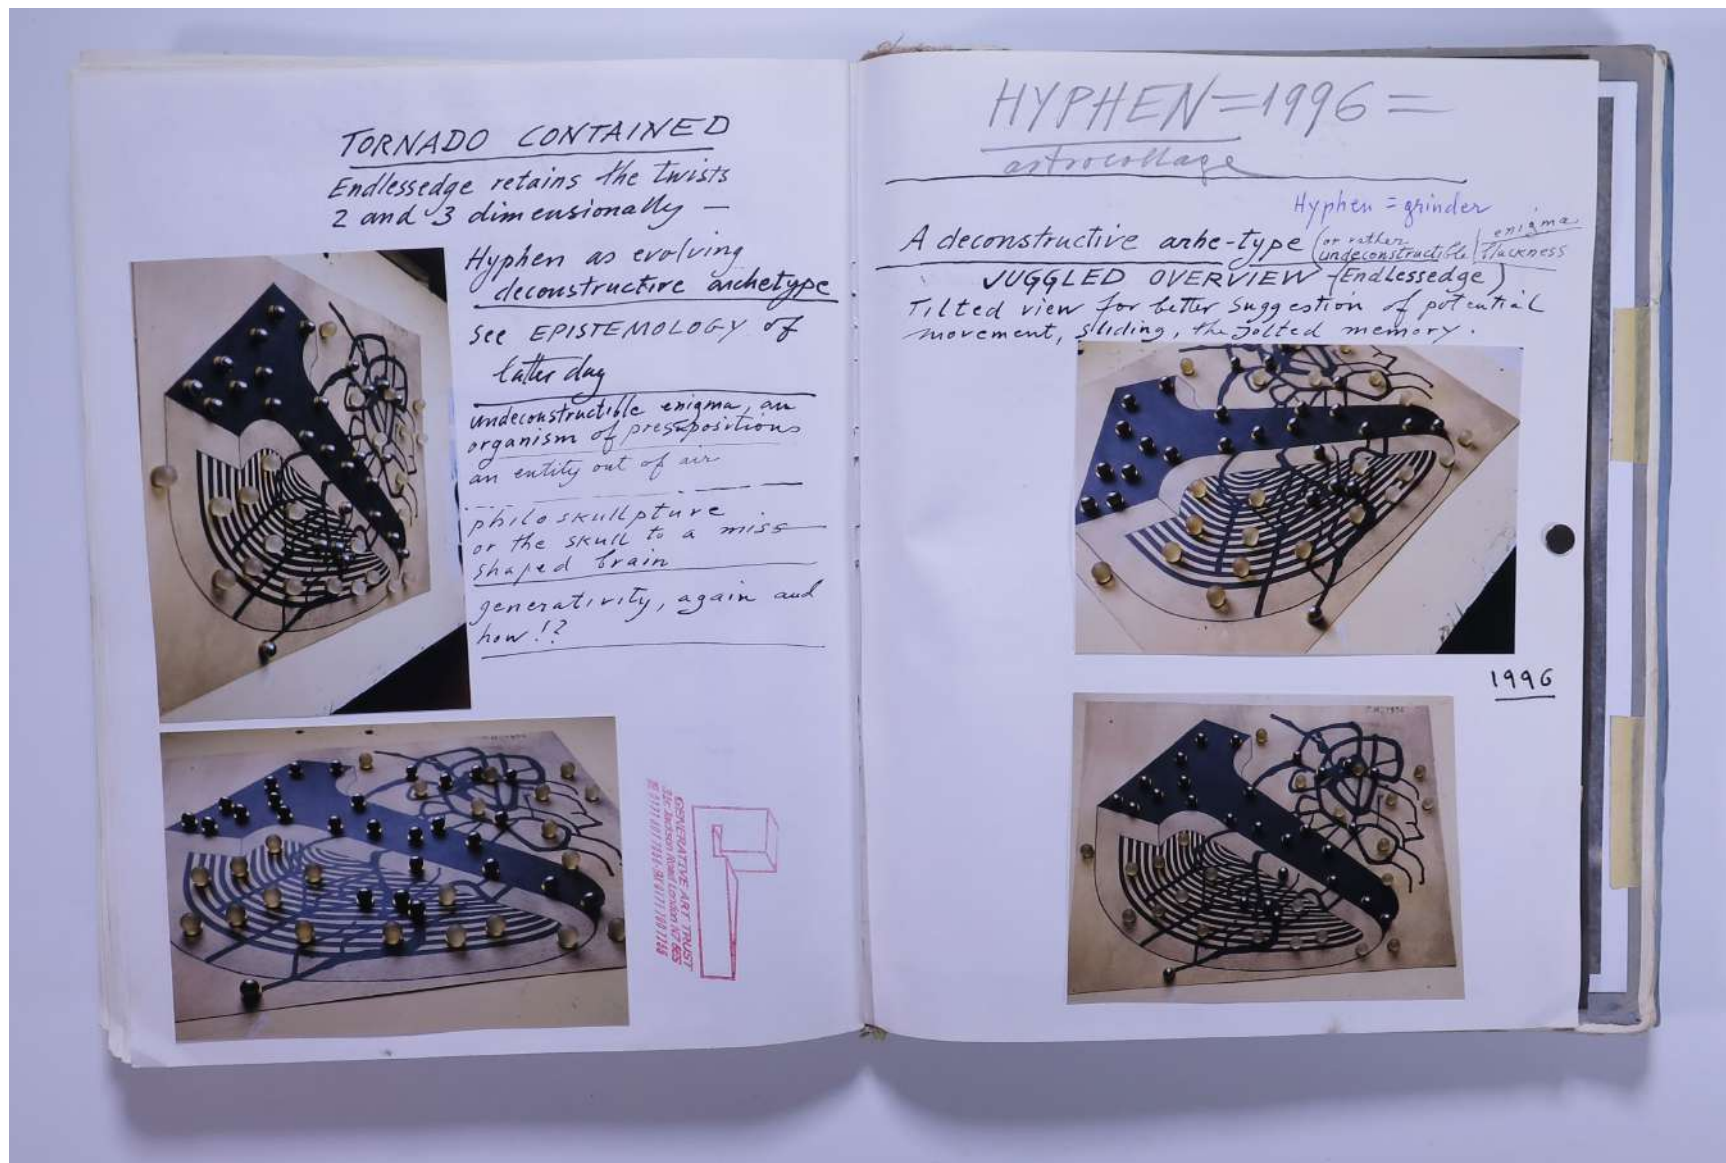

PAUL NEAGU ESTATE

PHOTO ALBUM: ASTROCOLLAGE & OVERLAY - 1990-1999

Reference No.

PNE 49.033

Usage terms: © Estate of Paul Neagu. No copying, republication, modification or any other unauthorised use is allowed for material © PAUL NEAGU ESTATE.

For further use of this material please seek formal permission from the PAUL NEAGU ESTATE.