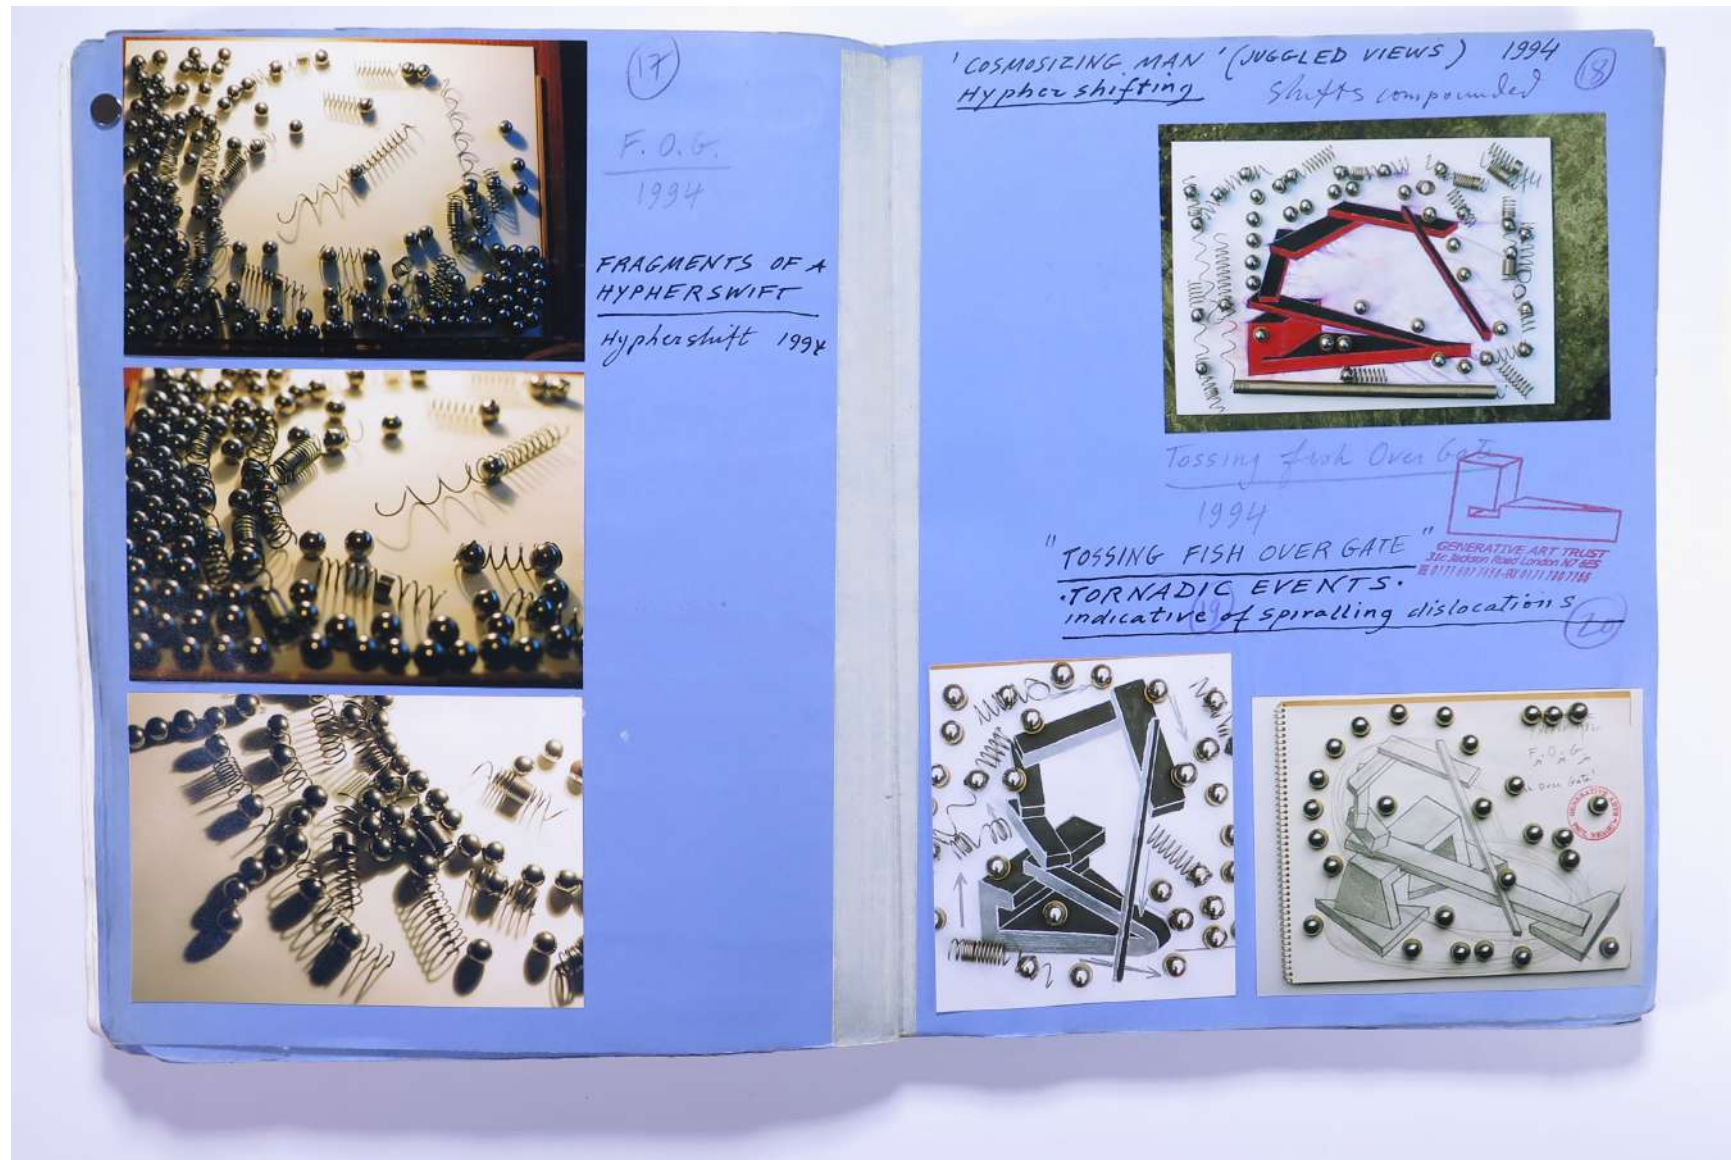

PAUL NEAGU ESTATE

PHOTO ALBUM: ASTROCOLLAGE & OVERLAY - 1990-1999

Reference No.

PNE 49.047