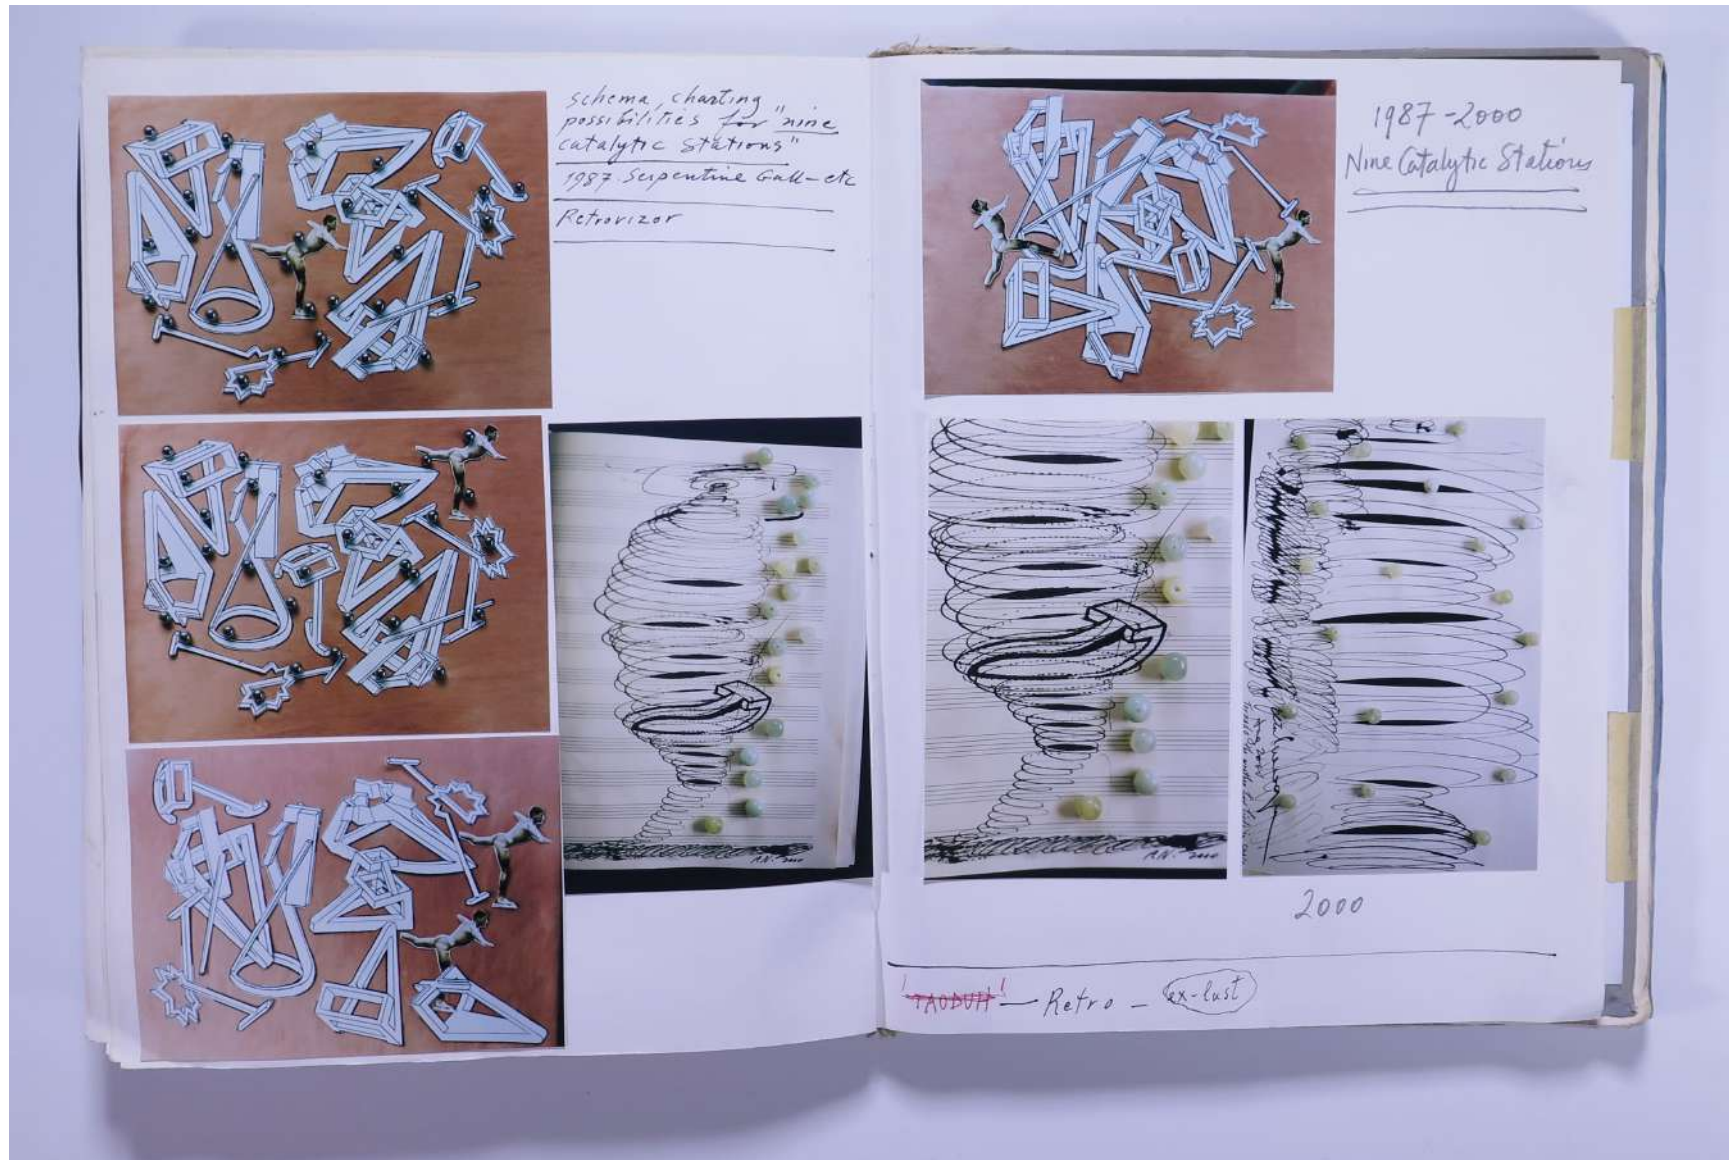

PAUL NEAGU ESTATE

PHOTO ALBUM: ASTROCOLLAGE & OVERLAY - 1990-1999

Reference No.

PNE 49.027

Usage terms: © Estate of Paul Neagu. No copying, republication, modification or any other unauthorised use is allowed for material © **PAUL NEAGU** ESTATE.
For further use of this material please seek formal permission from the **PAUL NEAGU** ESTATE.