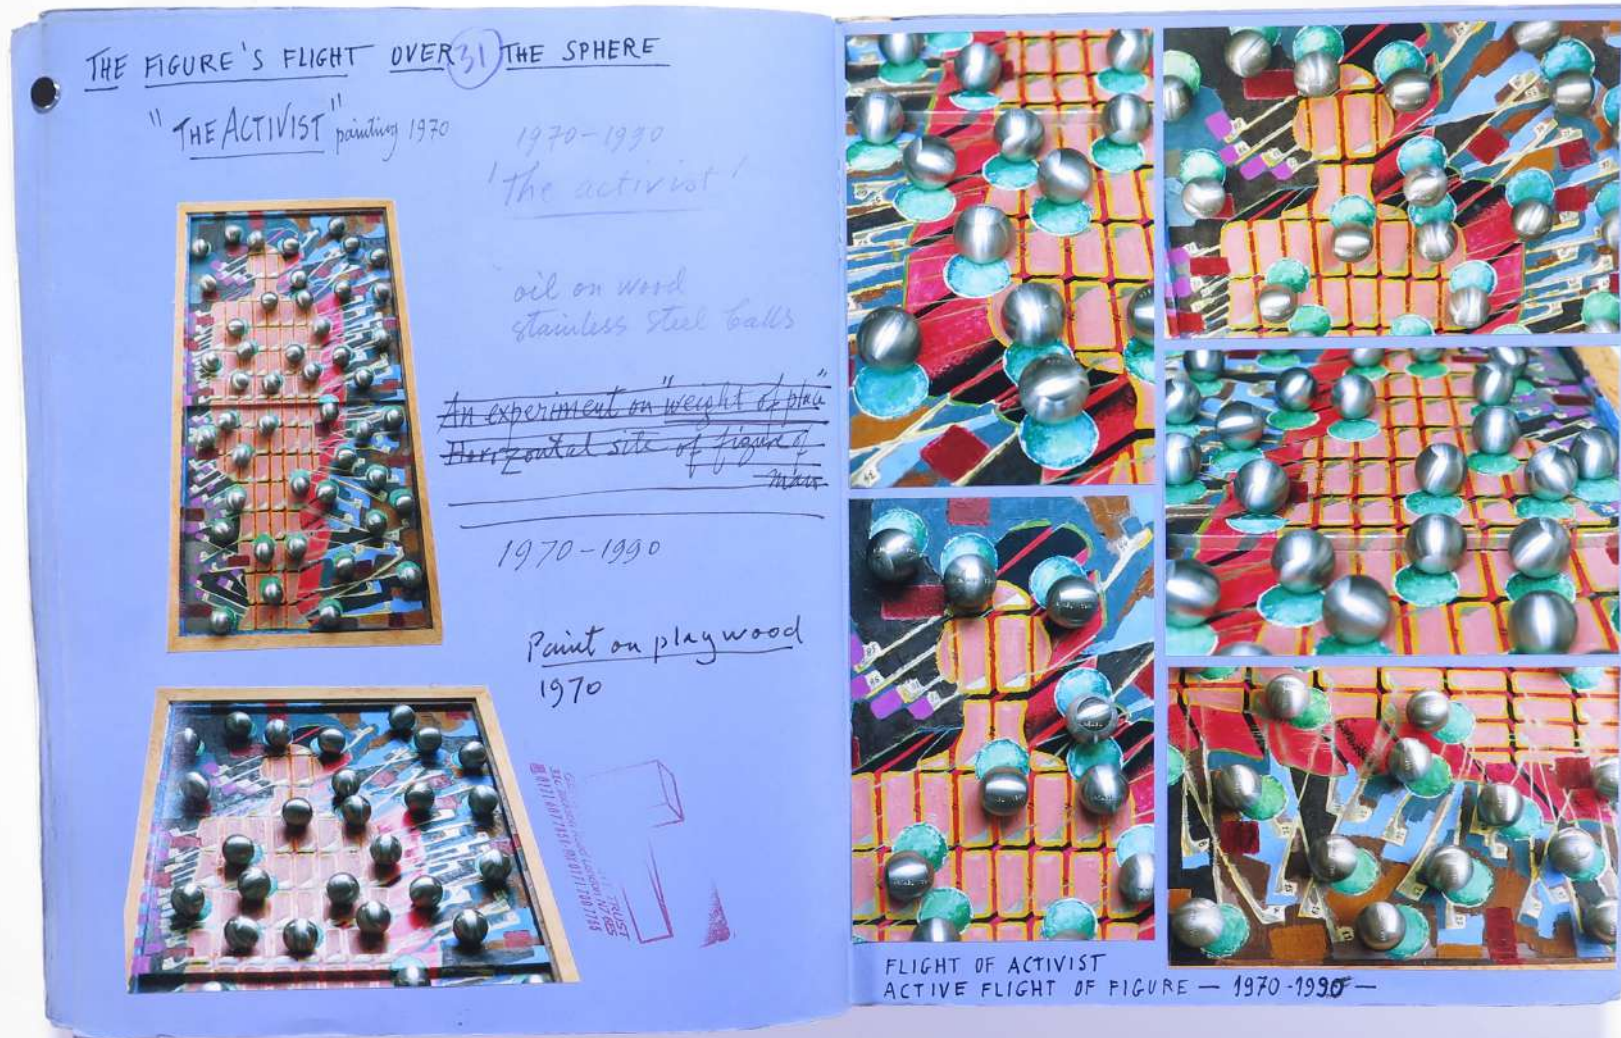

PAUL NEAGU ESTATE

PHOTO ALBUM: ASTROCOLLAGE & OVERLAY - 1990-1999

Reference No.

PNE 49.052