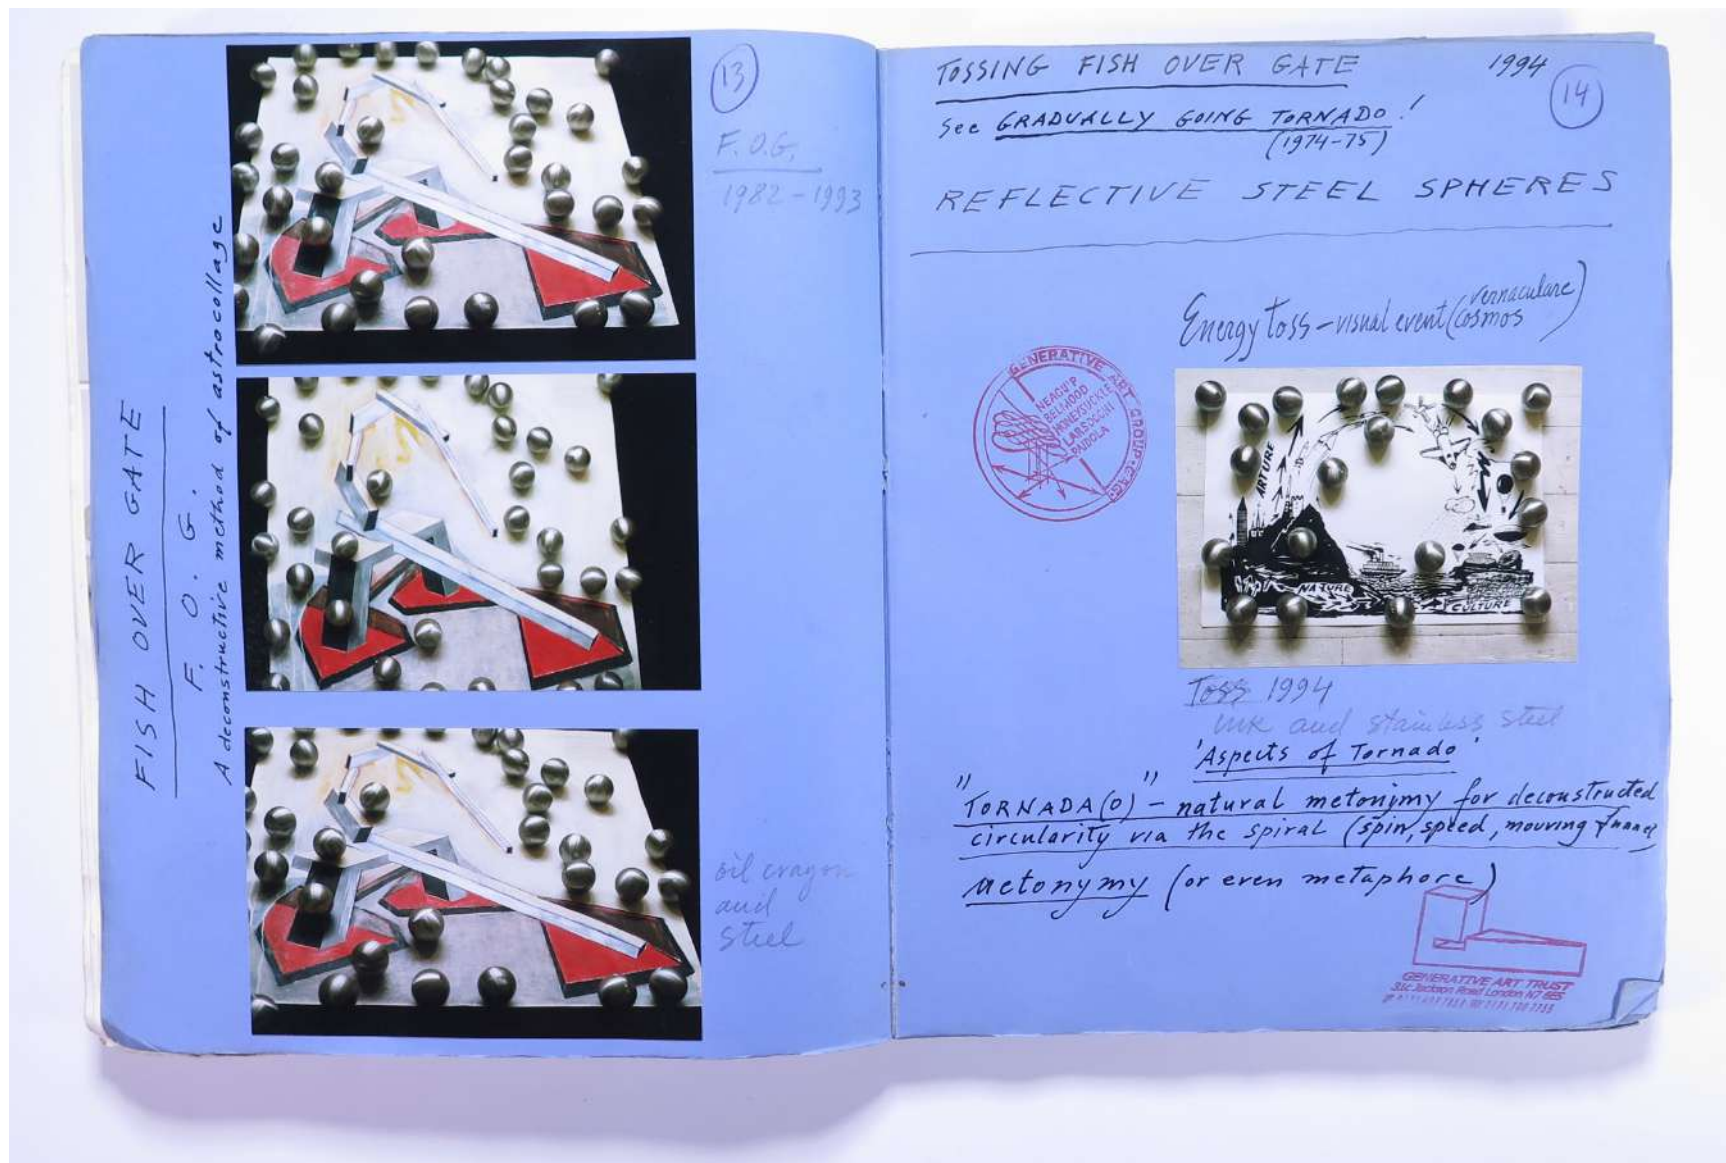

PAUL NEAGU ESTATE

PHOTO ALBUM: ASTROCOLLAGE & OVERLAY - 1990-1999

Reference No.

PNE 49.045

Usage terms: © Estate of Paul Neagu. No copying, republication, modification or any other unauthorised use is allowed for material © **PAUL NEAGU** ESTATE.

For further use of this material please seek formal permission from the **PAUL NEAGU** ESTATE.