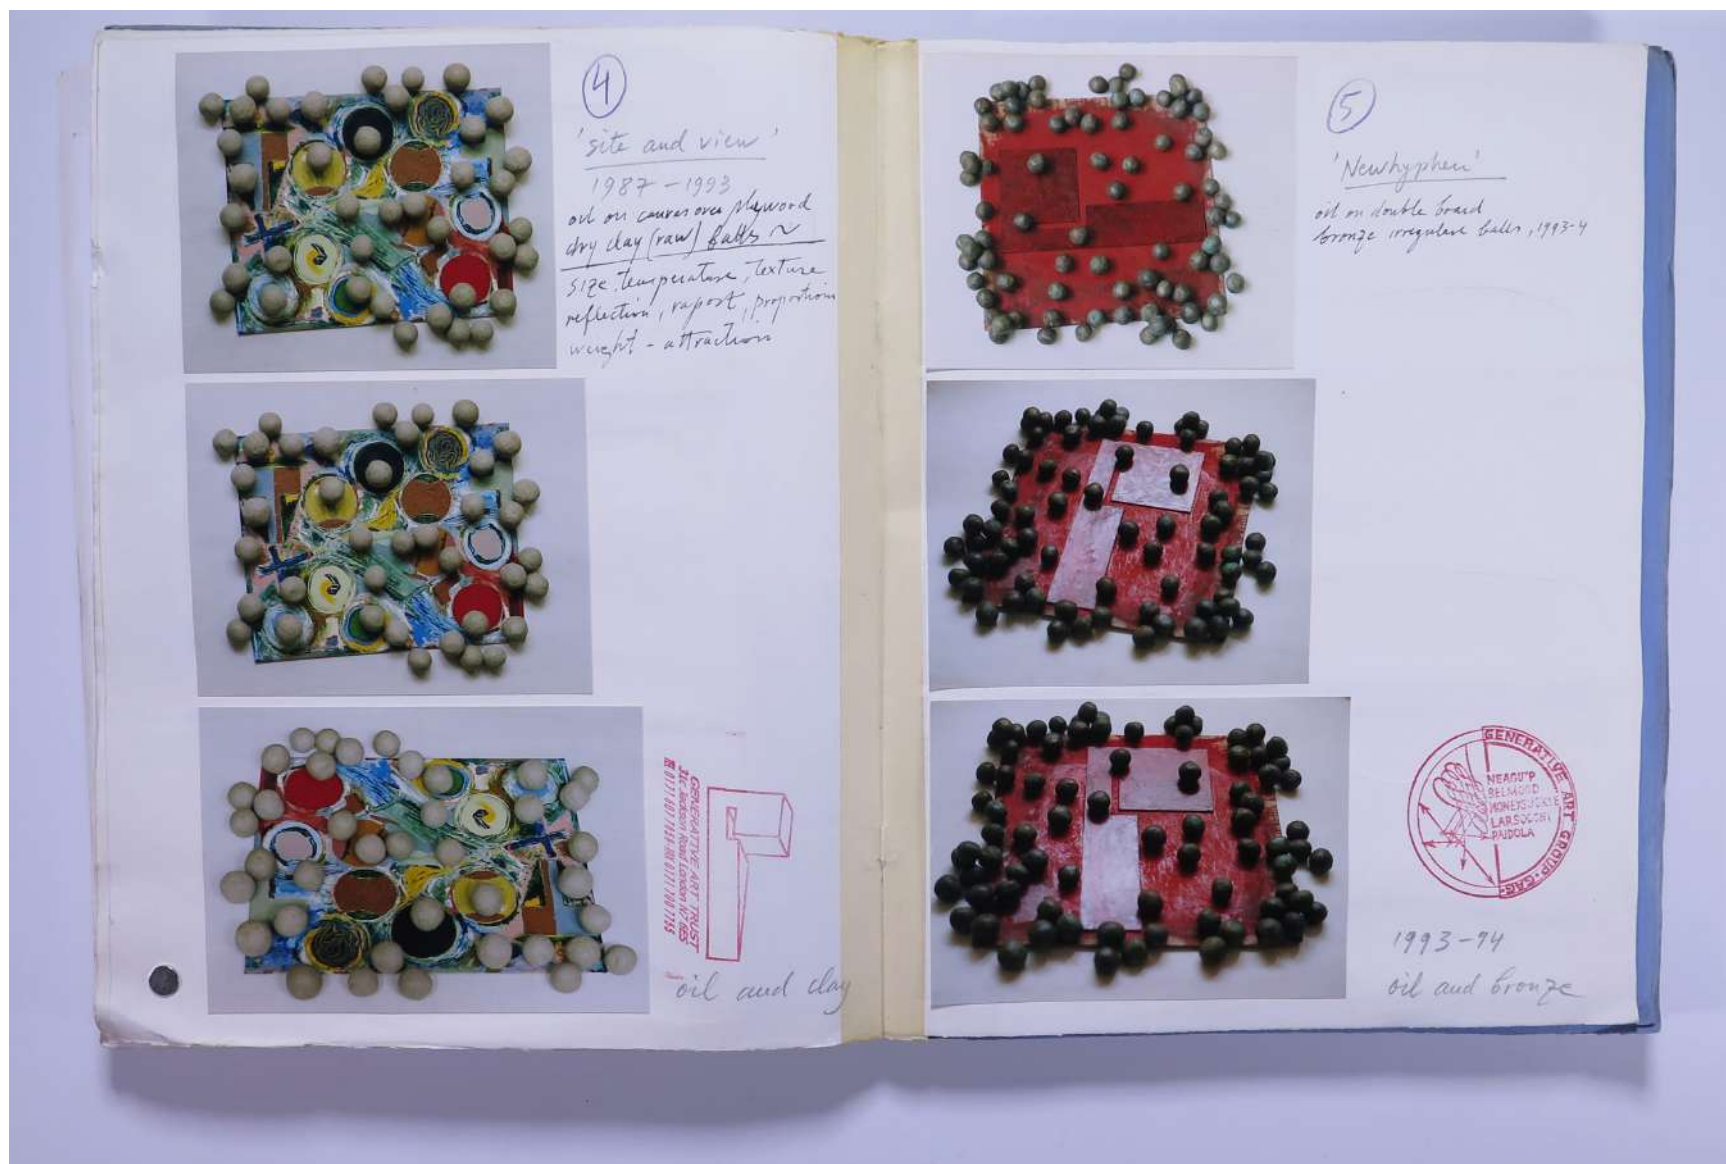

PAUL NEAGU ESTATE

PHOTO ALBUM: ASTROCOLLAGE & OVERLAY - 1990-1999

Reference No.

PNE 49.040

Usage terms: © Estate of Paul Neagu. No copying, republication, modification or any other unauthorised use is allowed for material © **PAUL NEAGU** ESTATE.
For further use of this material please seek formal permission from the **PAUL NEAGU** ESTATE.