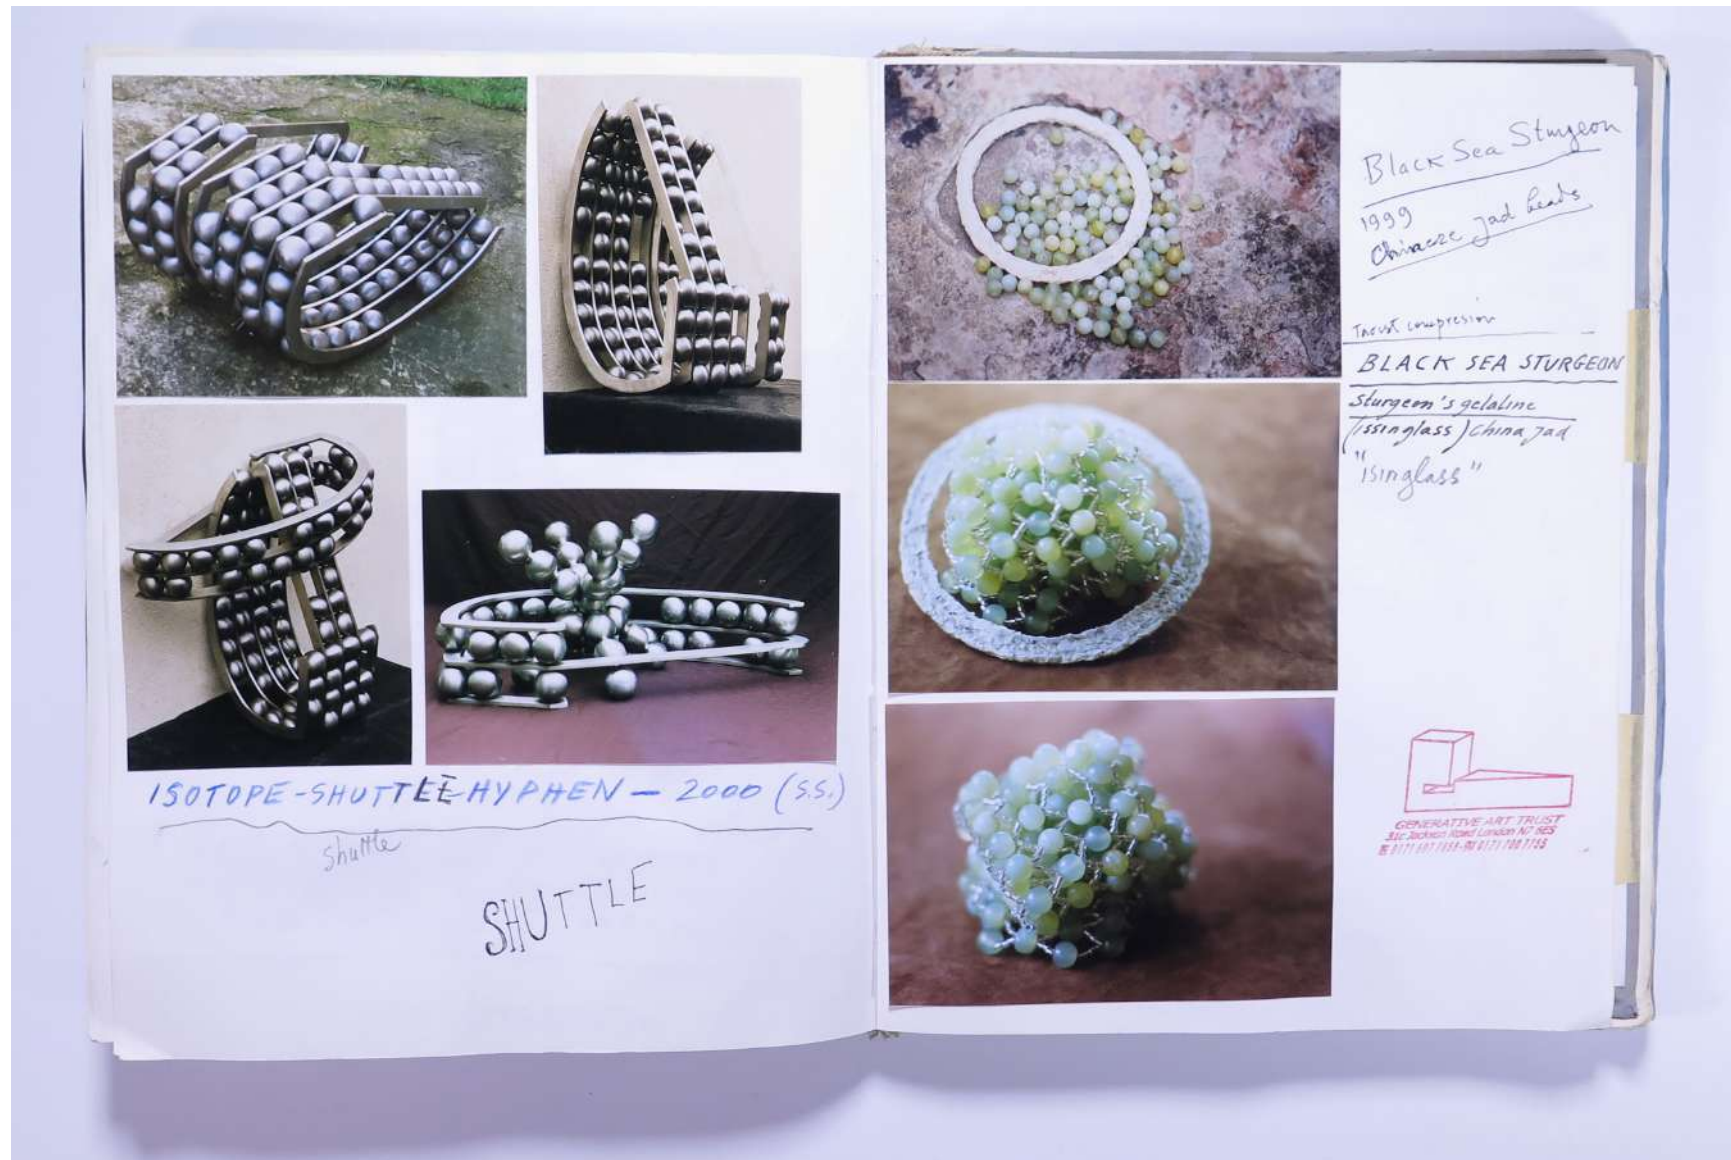

PAUL NEAGU ESTATE

PHOTO ALBUM: ASTROCOLLAGE & OVERLAY - 1990-1999

Reference No.

PNE 49.024

Usage terms: © Estate of Paul Neagu. No copying, republication, modification or any other unauthorised use is allowed for material © **PAUL NEAGU ESTATE**.
For further use of this material please seek formal permission from the **PAUL NEAGU ESTATE**.