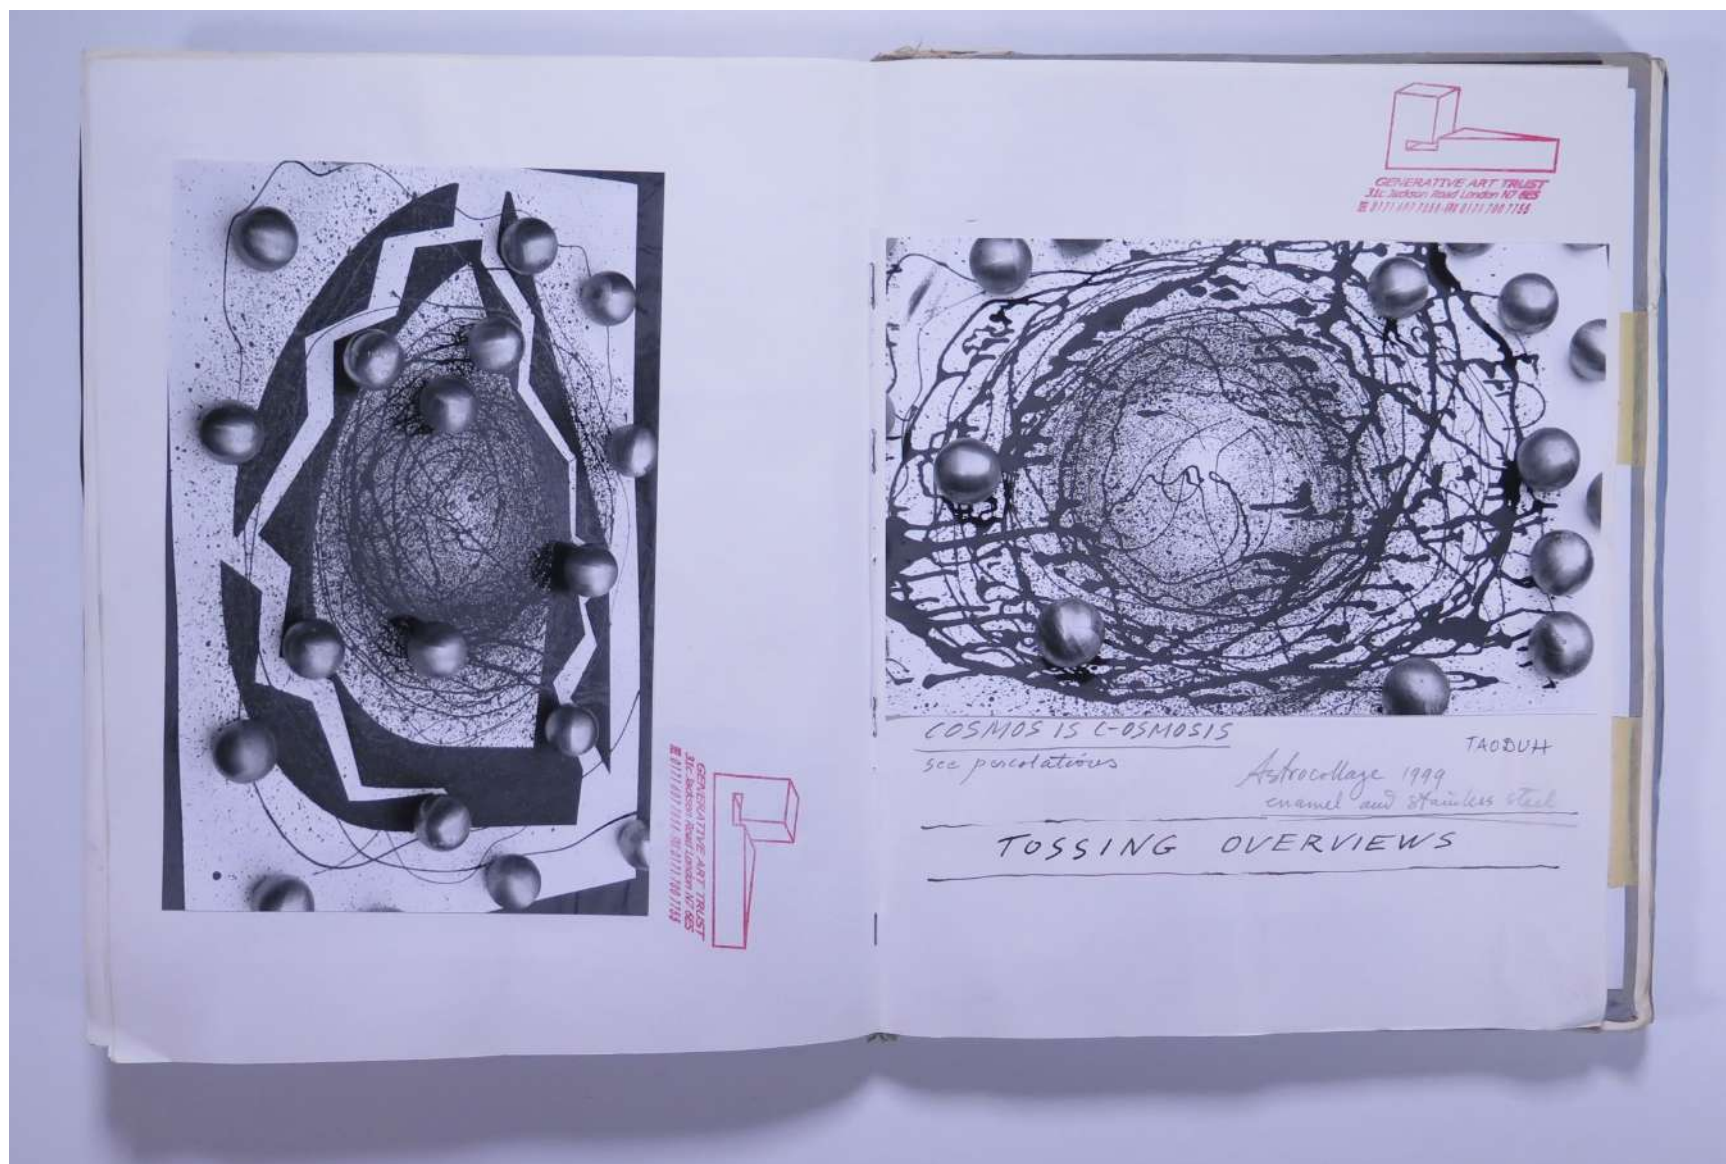

PAUL NEAGU ESTATE

PHOTO ALBUM: ASTROCOLLAGE & OVERLAY - 1990-1999

Reference No.

PNE 49.026

Usage terms: © Estate of Paul Neagu. No copying, republication, modification or any other unauthorised use is allowed for material © **PAUL NEAGU ESTATE**.
For further use of this material please seek formal permission from the **PAUL NEAGU ESTATE**.