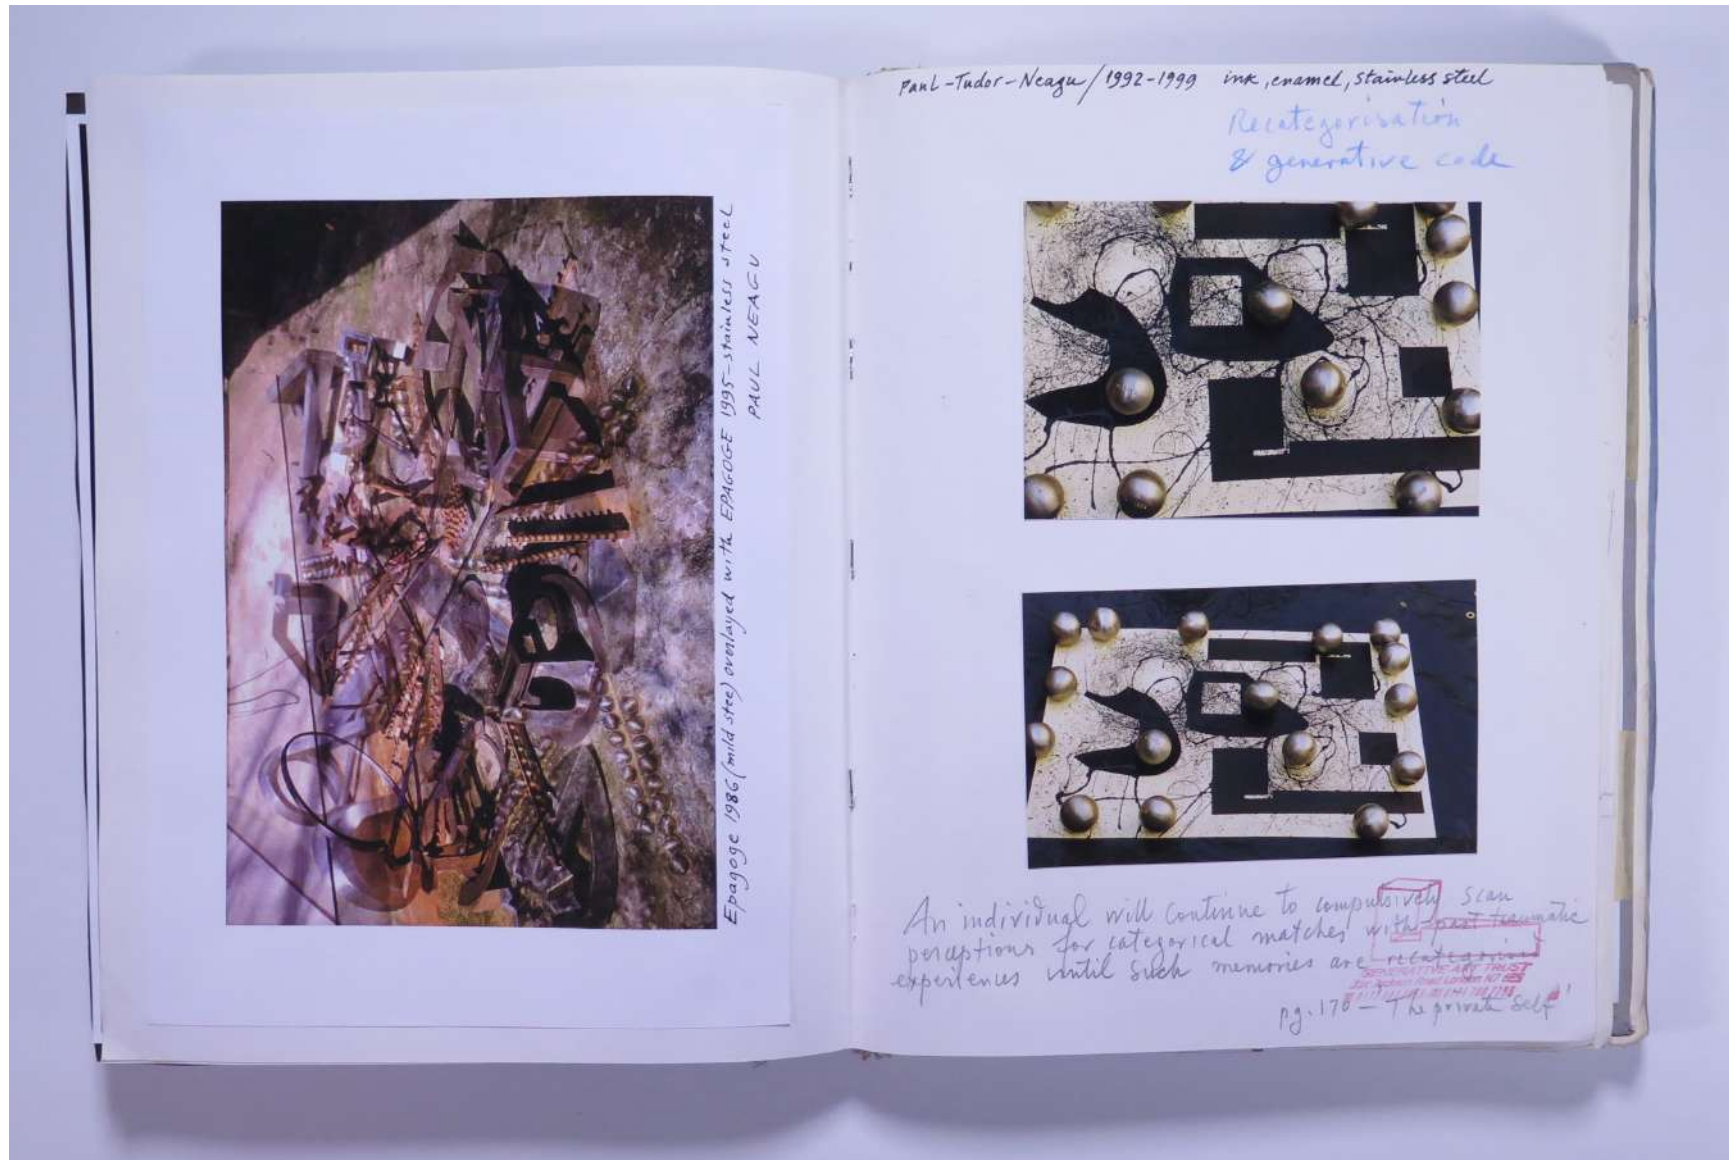

PAUL NEAGU ESTATE

PHOTO ALBUM: ASTROCOLLAGE & OVERLAY - 1990-1999

Reference No.

PNE 49.009

Usage terms: © Estate of Paul Neagu. No copying, republication, modification or any other unauthorised use is allowed for material © **PAUL NEAGU** ESTATE.
For further use of this material please seek formal permission from the **PAUL NEAGU** ESTATE.