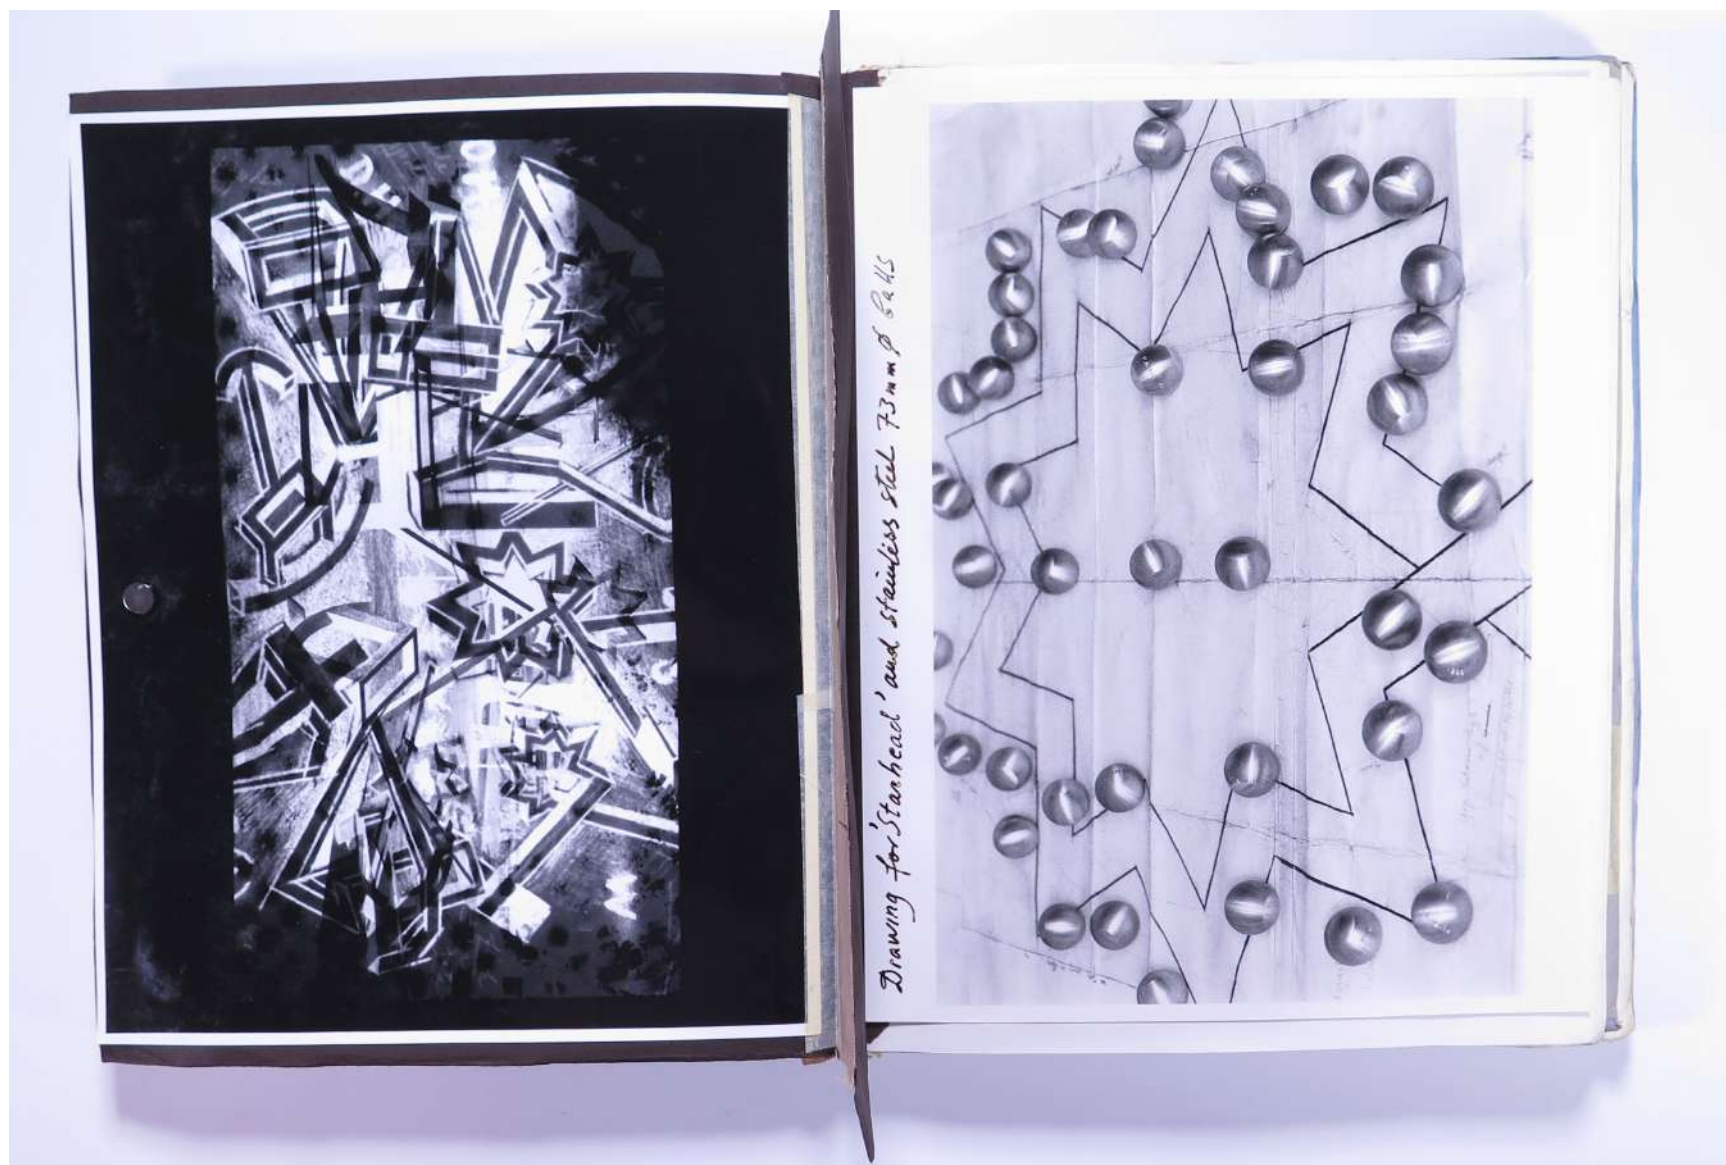

PAUL NEAGU ESTATE

PHOTO ALBUM: ASTROCOLLAGE & OVERLAY - 1990-1999

Reference No.

PNE 49.002

Usage terms: © Estate of Paul Neagu. No copying, republication, modification or any other unauthorised use is allowed for material © **PAUL NEAGU** ESTATE.
For further use of this material please seek formal permission from the **PAUL NEAGU** ESTATE.