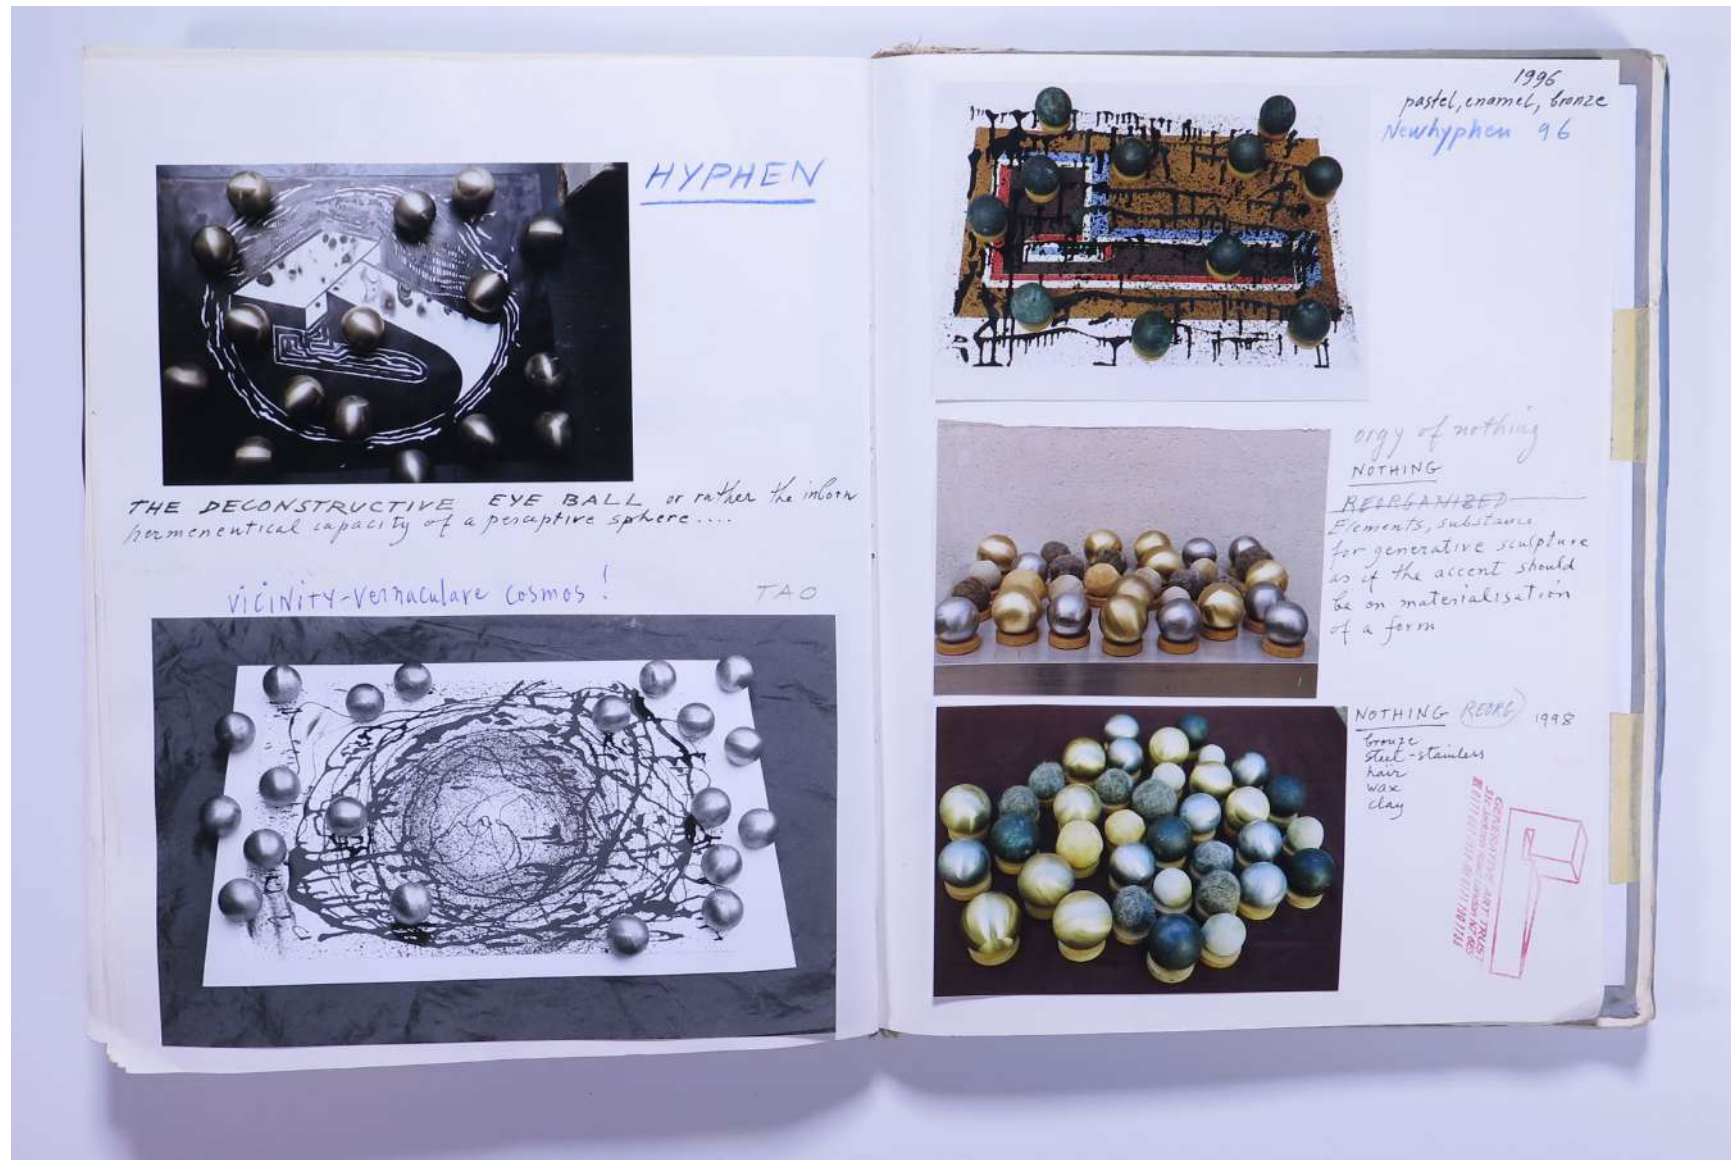

PAUL NEAGU ESTATE

PHOTO ALBUM: ASTROCOLLAGE & OVERLAY - 1990-1999

Reference No.

PNE 49.028

Usage terms: © Estate of Paul Neagu. No copying, republication, modification or any other unauthorised use is allowed for material © **PAUL NEAGU ESTATE**.
For further use of this material please seek formal permission from the **PAUL NEAGU ESTATE**.