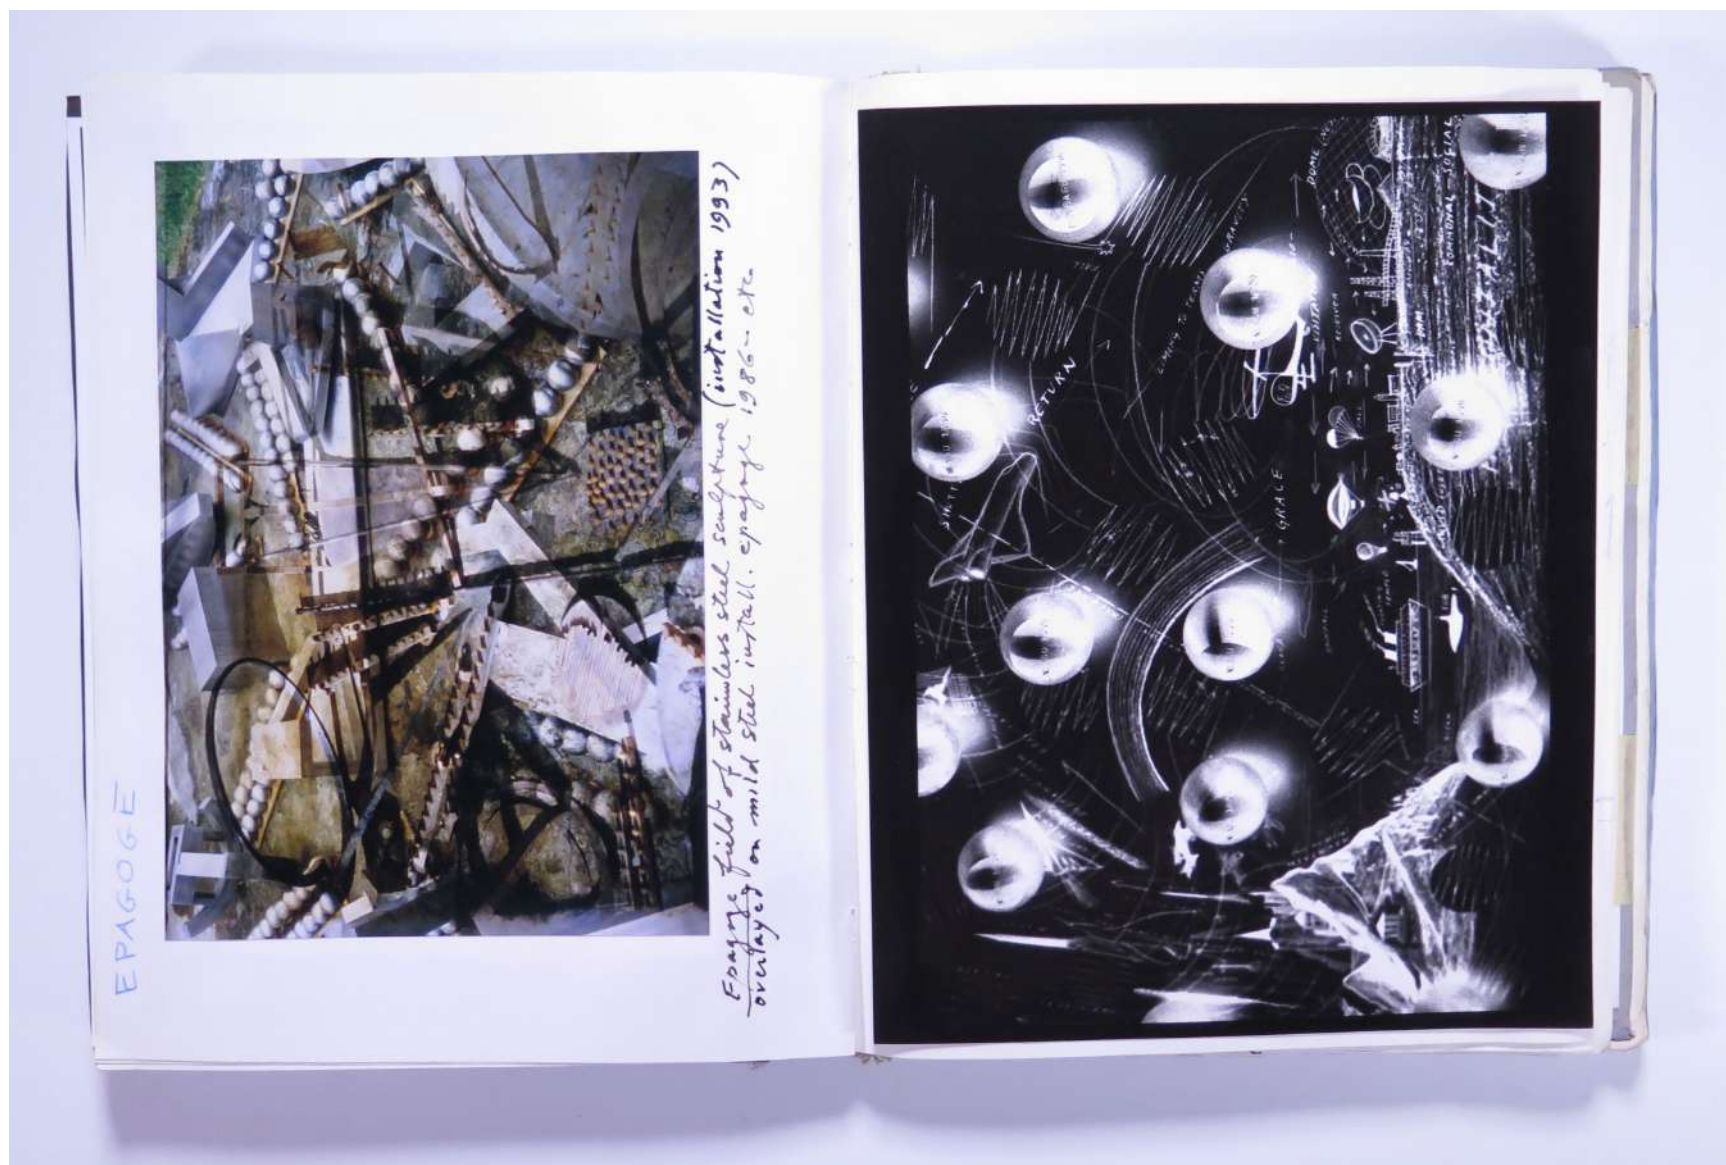

PAUL NEAGU ESTATE

PHOTO ALBUM: ASTROCOLLAGE & OVERLAY - 1990-1999

Reference No.

PNE 49.011

Usage terms: © Estate of Paul Neagu. No copying, republication, modification or any other unauthorised use is allowed for material © **PAUL NEAGU** ESTATE.
For further use of this material please seek formal permission from the **PAUL NEAGU** ESTATE.