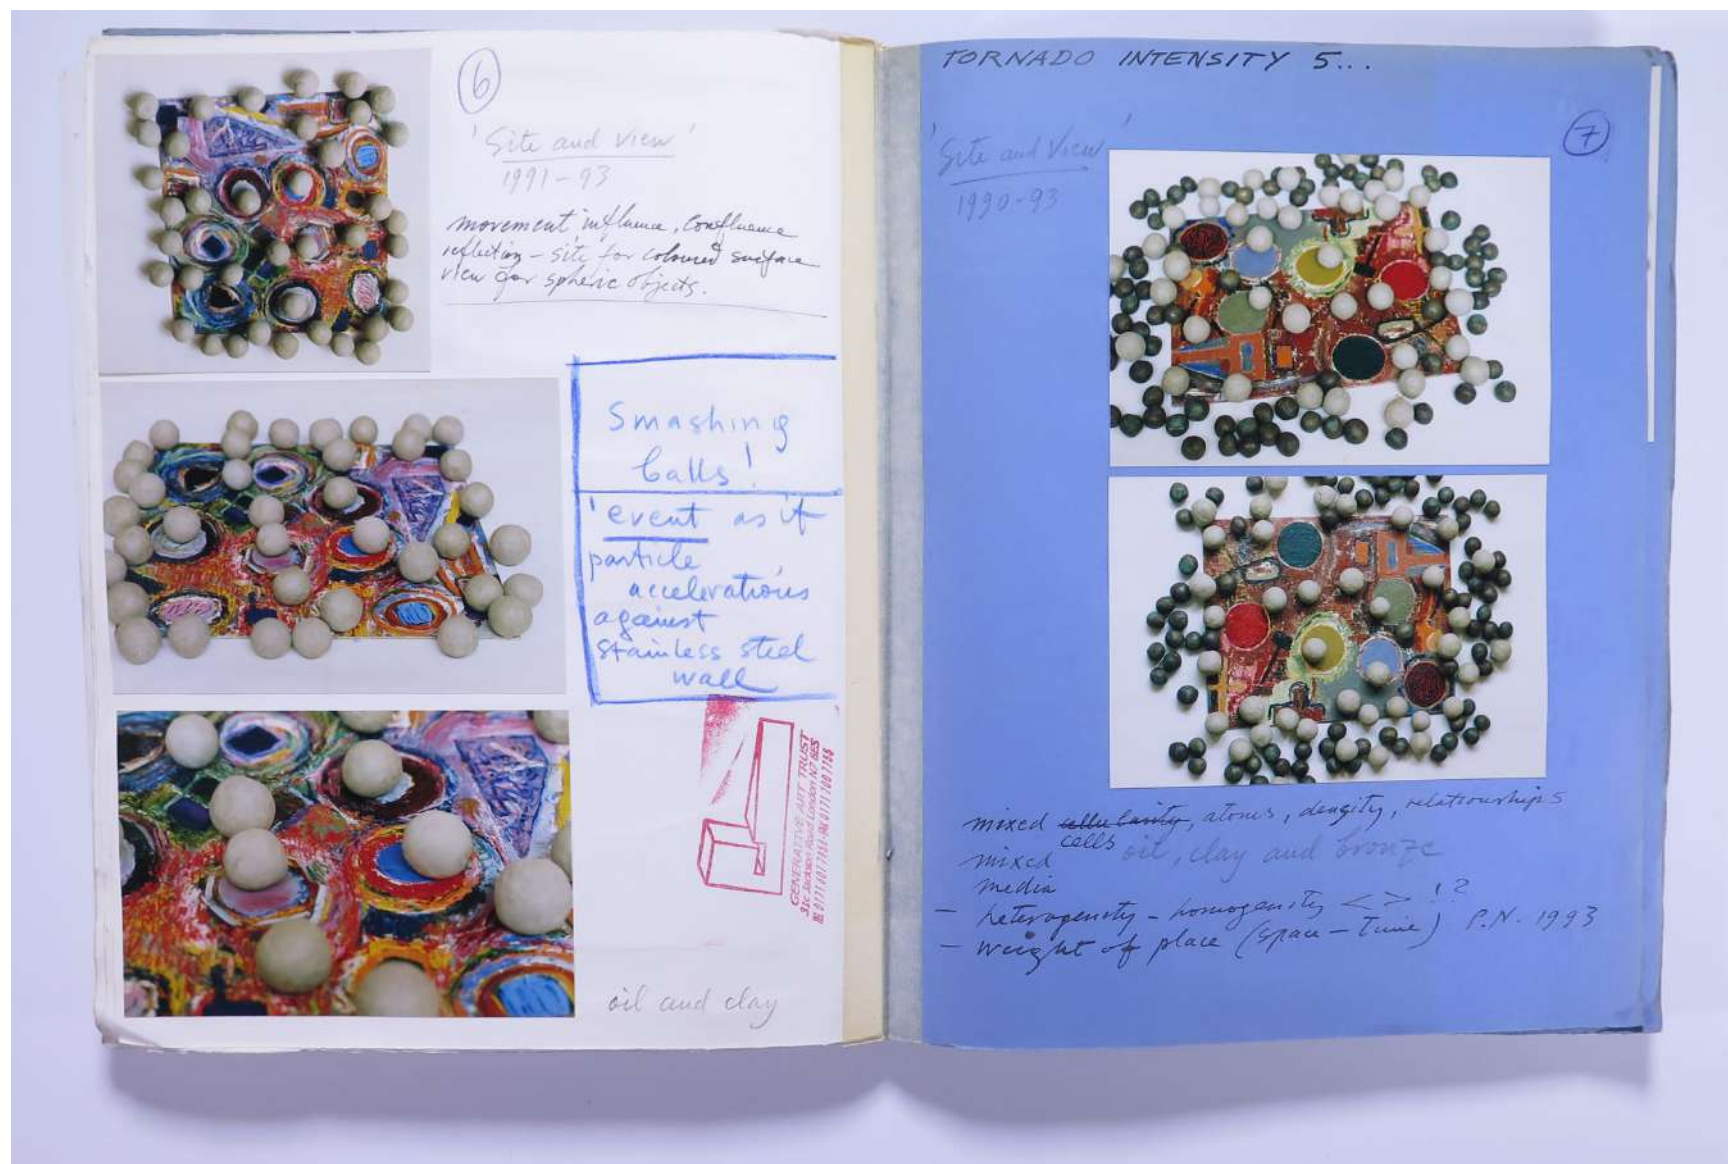

PAUL NEAGU ESTATE

PHOTO ALBUM: ASTROCOLLAGE & OVERLAY - 1990-1999

Reference No.

PNE 49.041

Usage terms: © Estate of Paul Neagu. No copying, republication, modification or any other unauthorised use is allowed for material © **PAUL NEAGU ESTATE**.

For further use of this material please seek formal permission from the **PAUL NEAGU ESTATE**.