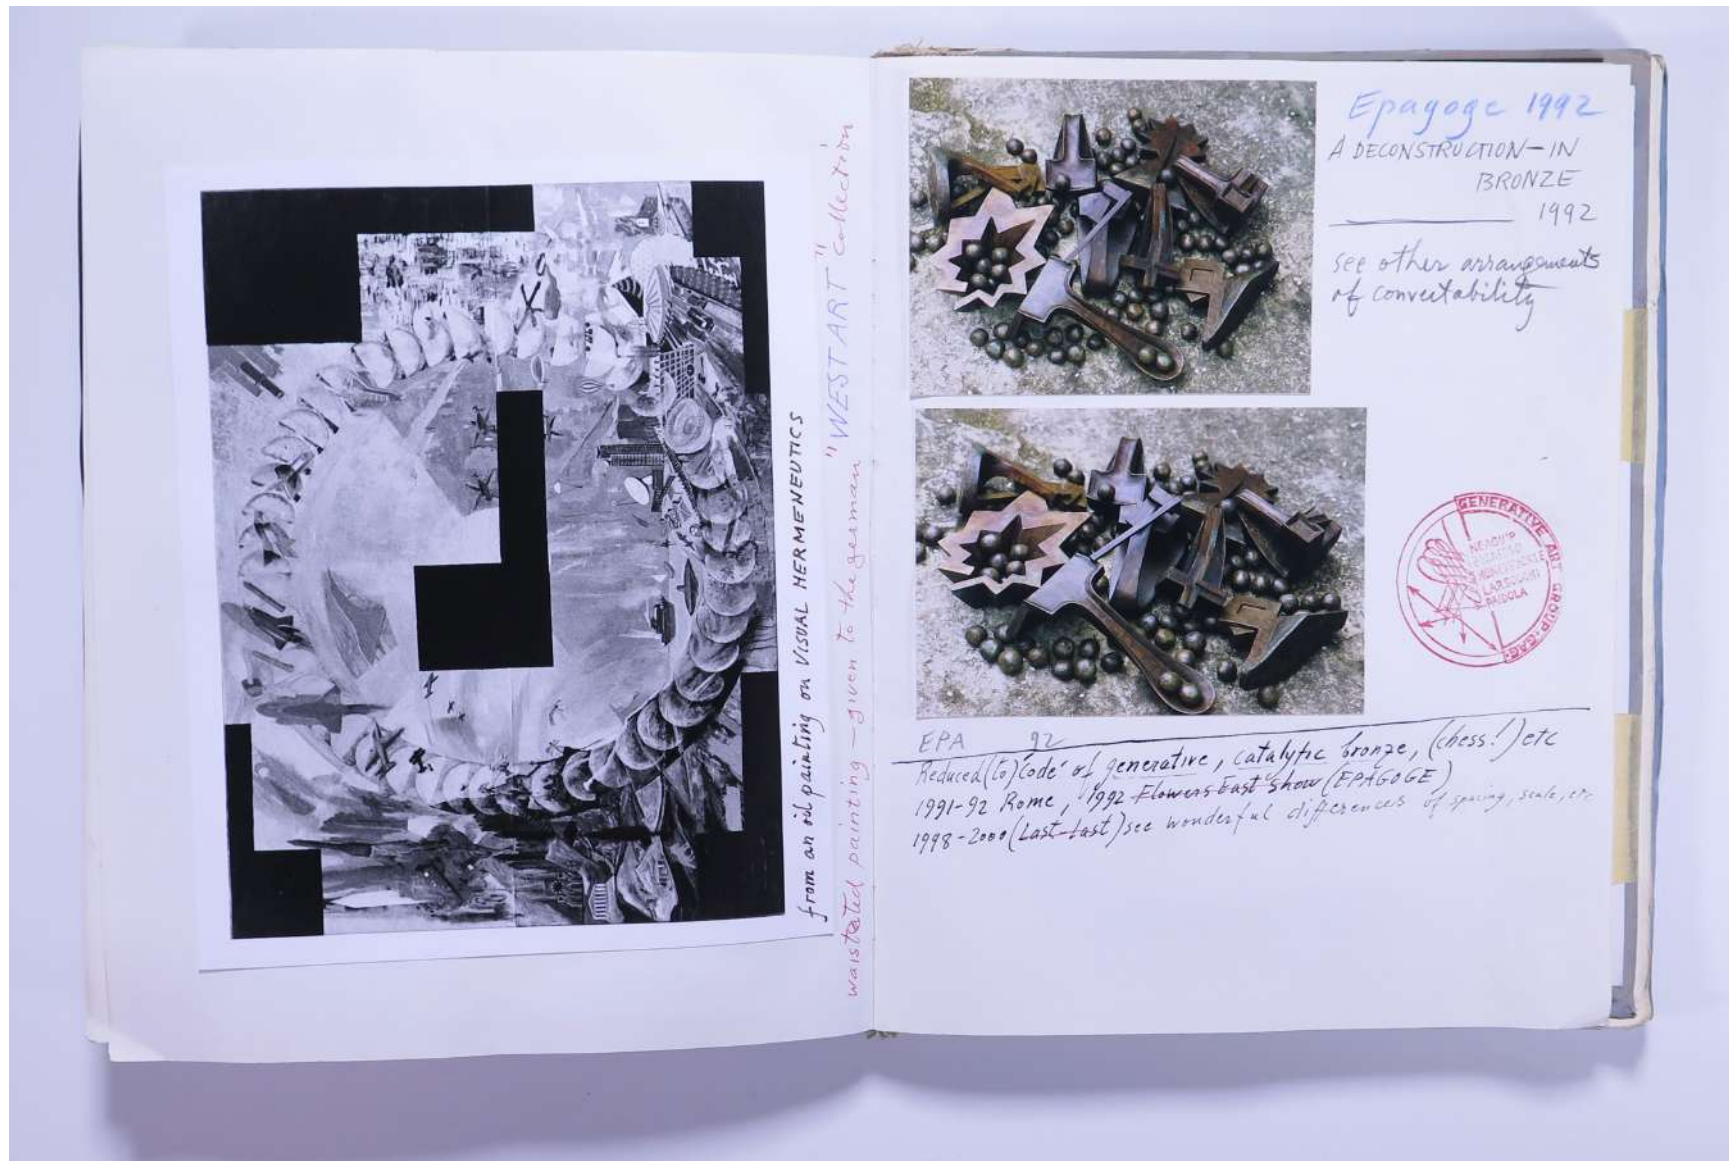

PAUL NEAGU ESTATE

PHOTO ALBUM: ASTROCOLLAGE & OVERLAY - 1990-1999

Reference No.

PNE 49.025

Usage terms: © Estate of Paul Neagu. No copying, republication, modification or any other unauthorised use is allowed for material © **PAUL NEAGU ESTATE**.
For further use of this material please seek formal permission from the **PAUL NEAGU ESTATE**.