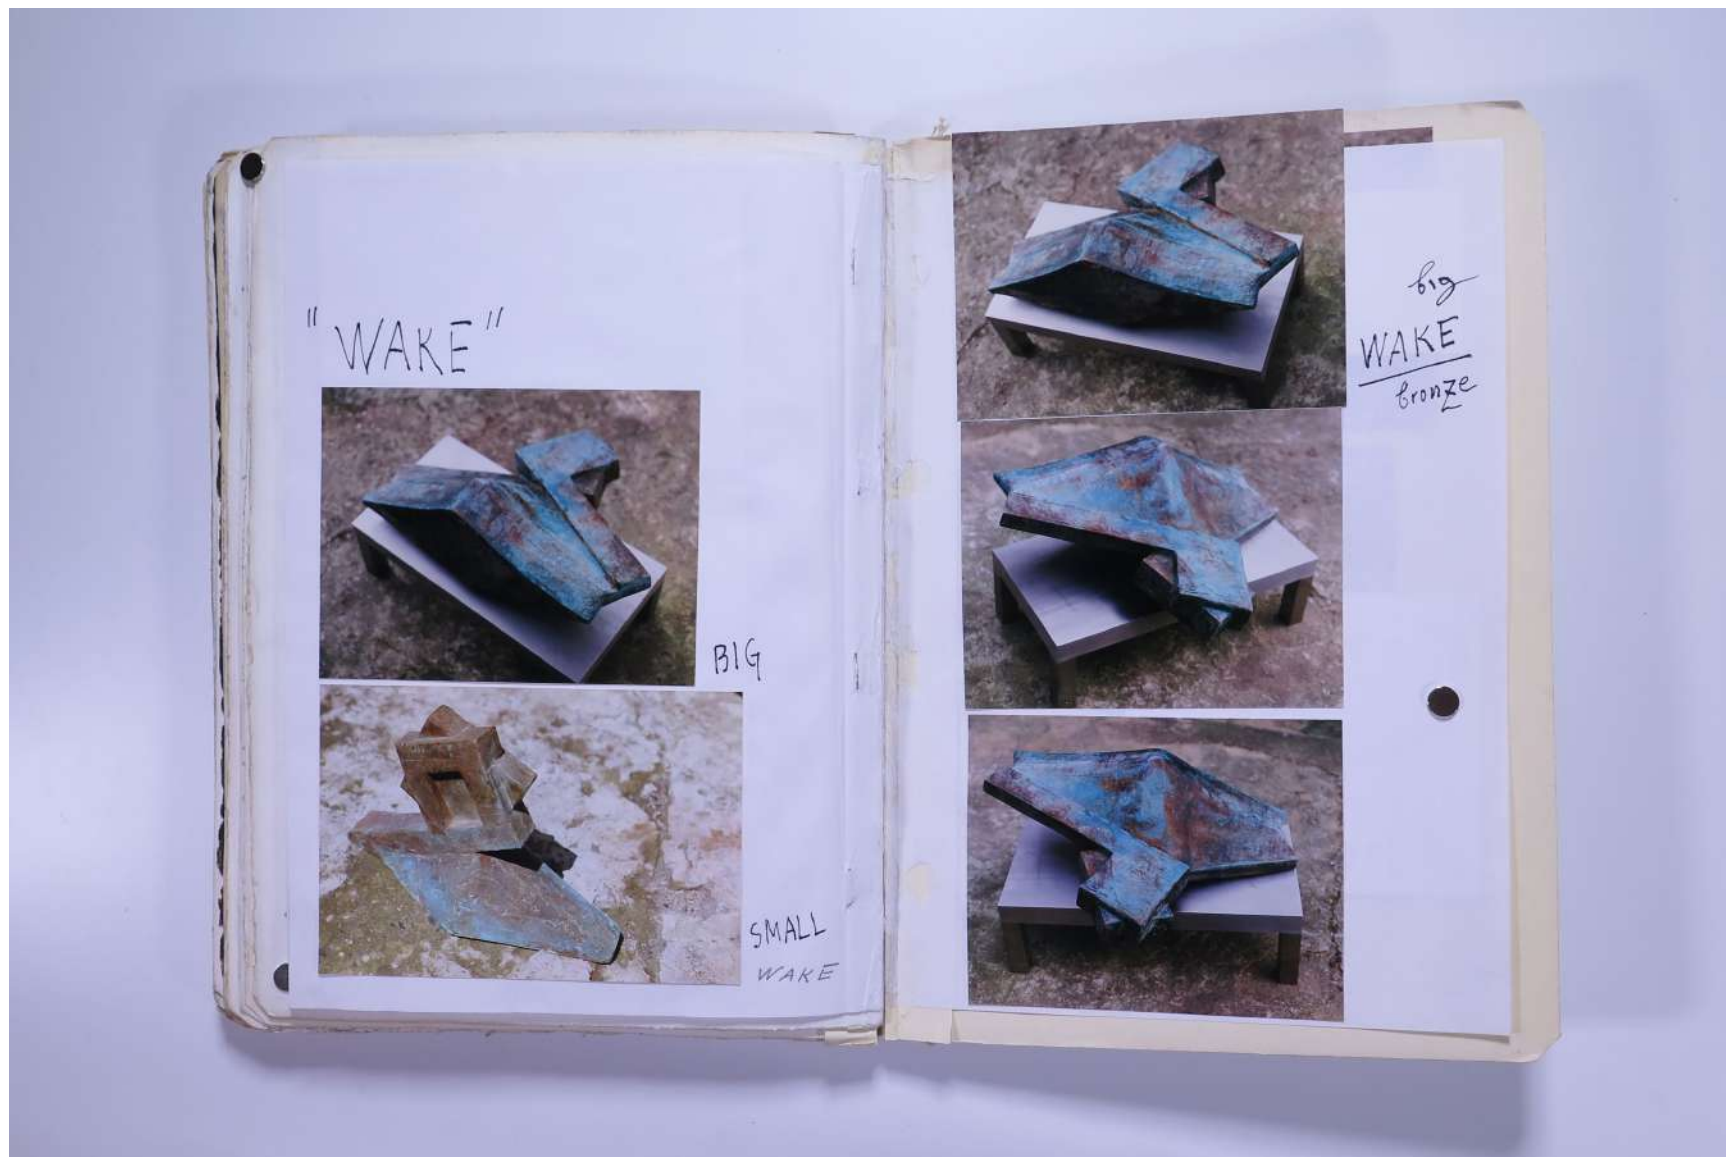

PAUL NEAGU ESTATE

PHOTO ALBUM: CATALYTIC SCULPTURE (Bronze) - 1988-1997

Reference No.

PNE 48.023

Usage terms: © Estate of Paul Neagu. No copying, republication, modification or any other unauthorised use is allowed for material © **PAUL NEAGU** ESTATE.
For further use of this material please seek formal permission from the **PAUL NEAGU** ESTATE.