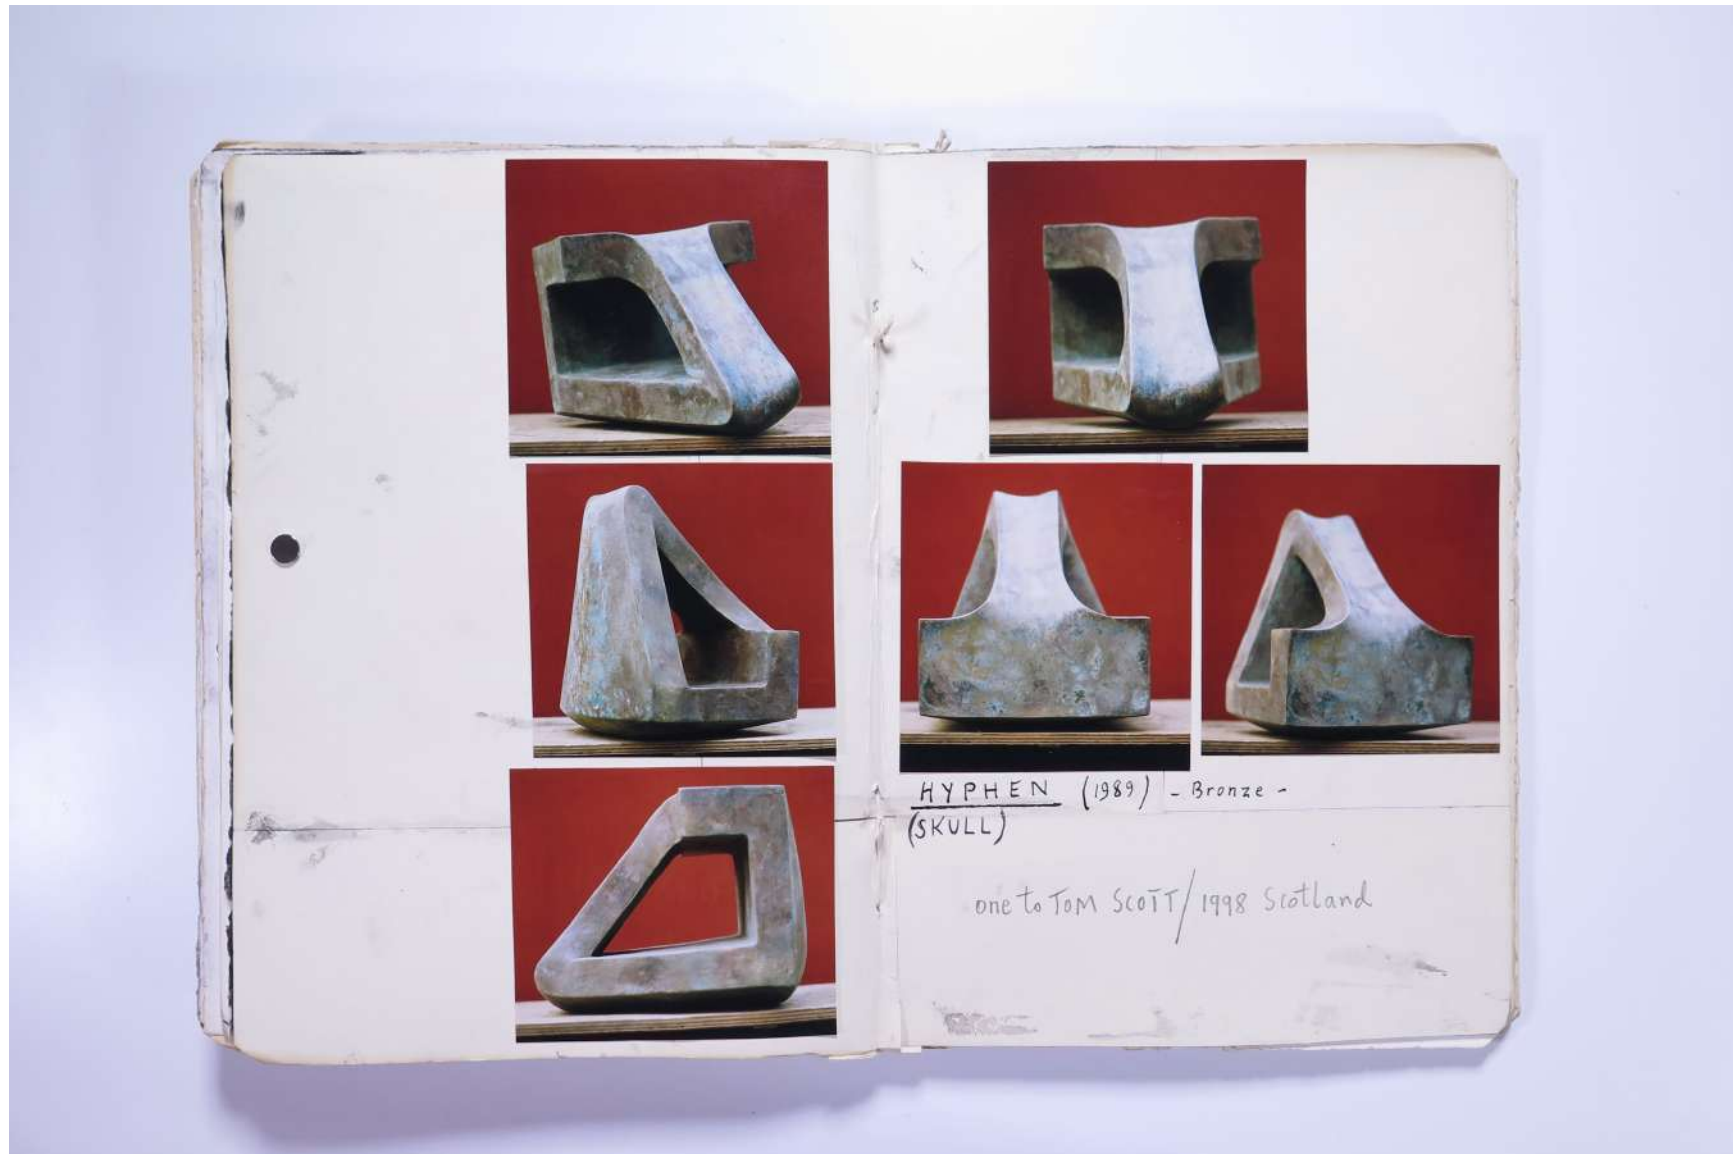

PAUL NEAGU ESTATE

PHOTO ALBUM: CATALYTIC SCULPTURE (Bronze) - 1988-1997

Reference No.

PNE 48.011

Usage terms: © Estate of Paul Neagu. No copying, republication, modification or any other unauthorised use is allowed for material © **PAUL NEAGU** ESTATE.
For further use of this material please seek formal permission from the **PAUL NEAGU** ESTATE.