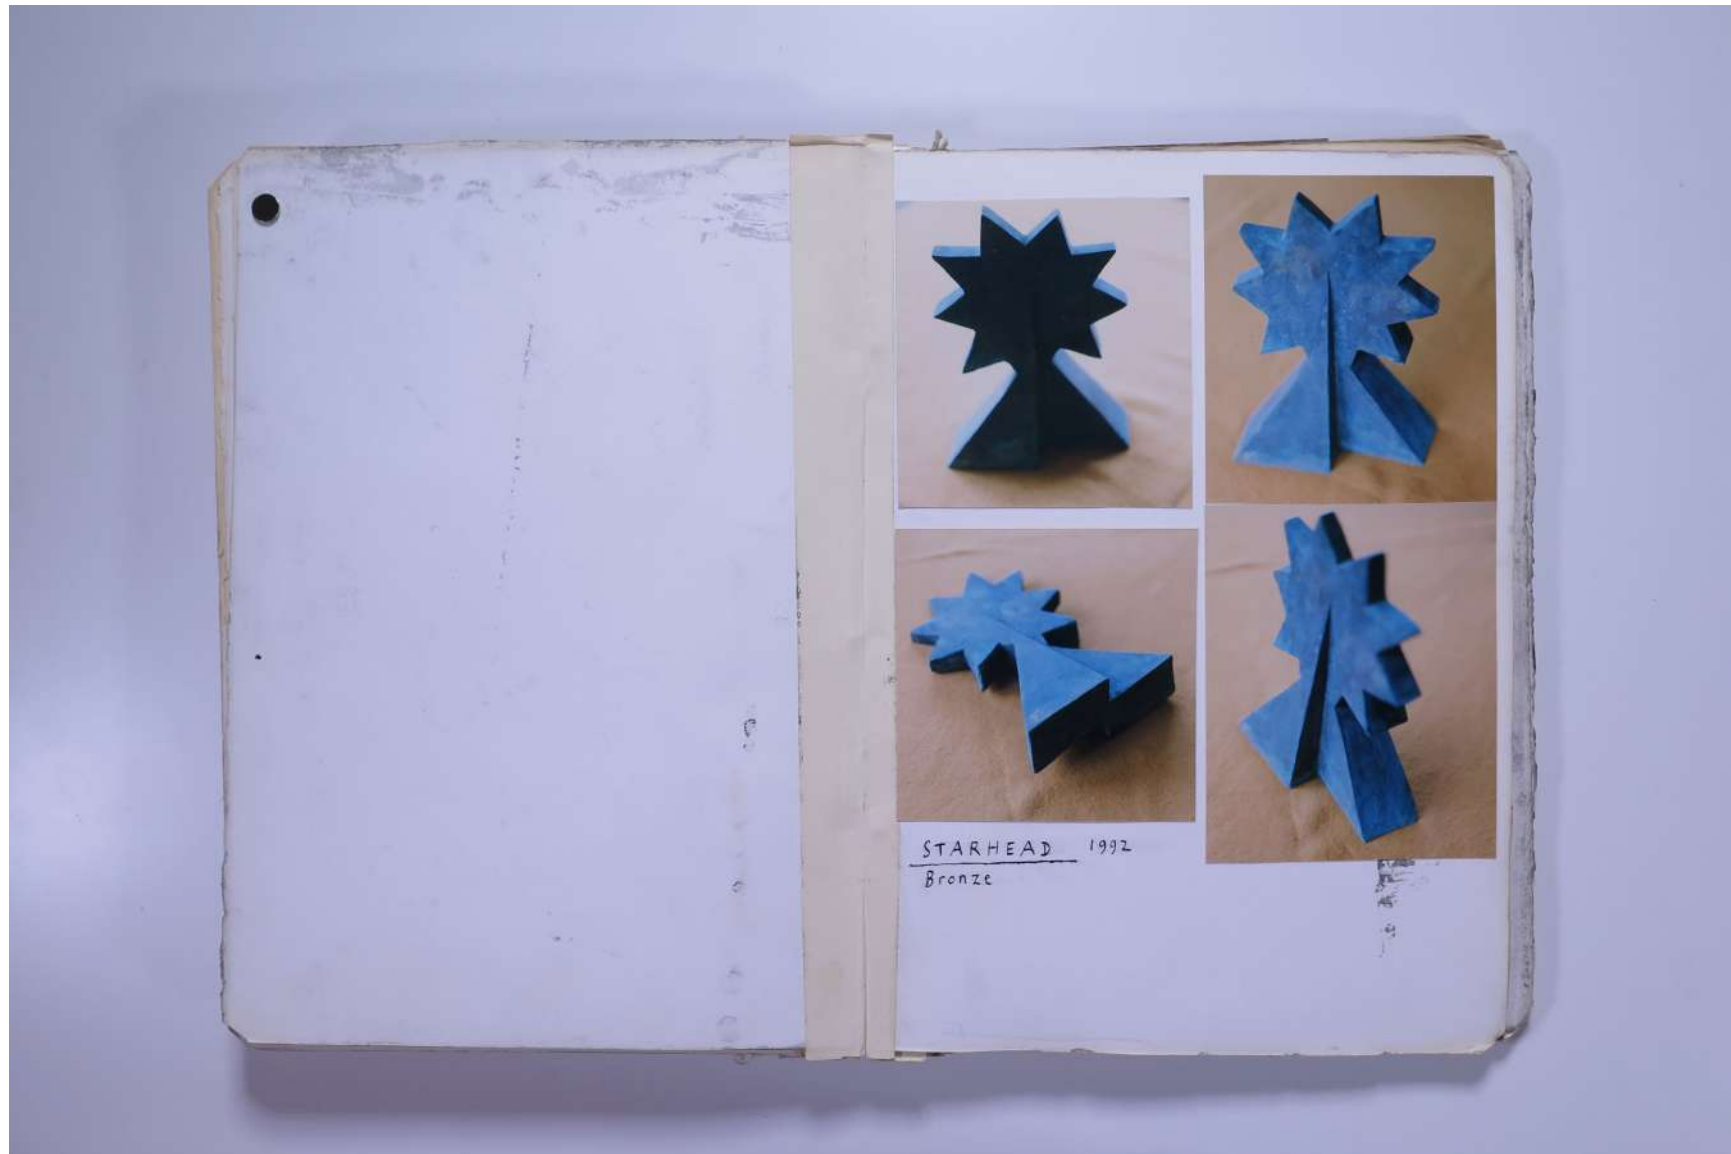

PAUL NEAGU ESTATE

PHOTO ALBUM: CATALYTIC SCULPTURE (Bronze) - 1988-1997

Reference No.

PNE 48.006

STARHEAD 1992
Bronze

Usage terms: © Estate of Paul Neagu. No copying, republication, modification or any other unauthorised use is allowed for material © **PAUL NEAGU ESTATE**.
For further use of this material please seek formal permission from the **PAUL NEAGU ESTATE**.