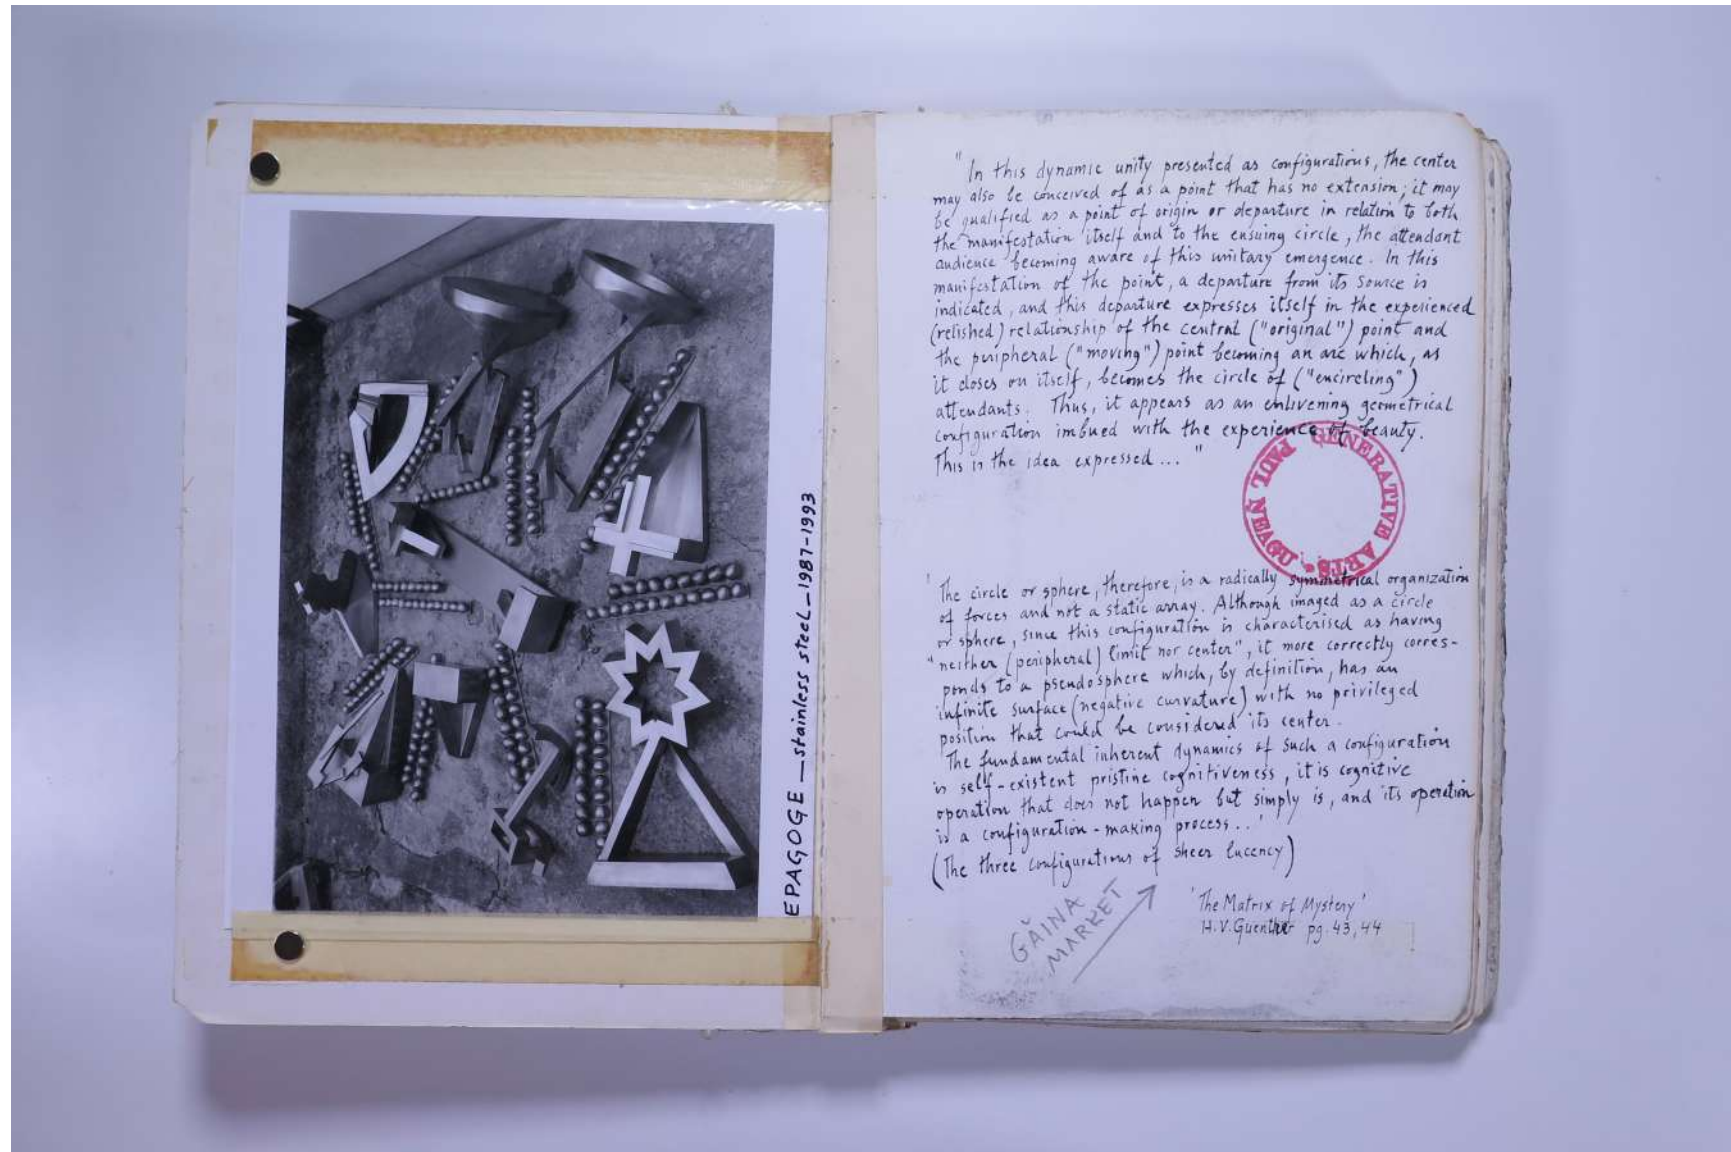

PAUL NEAGU ESTATE

PHOTO ALBUM: CATALYTIC SCULPTURE (Bronze) - 1988-1997

Reference No.

PNE 48.002

Usage terms: © Estate of Paul Neagu. No copying, republication, modification or any other unauthorised use is allowed for material © PAUL NEAGU ESTATE.

For further use of this material please seek formal permission from the PAUL NEAGU ESTATE.