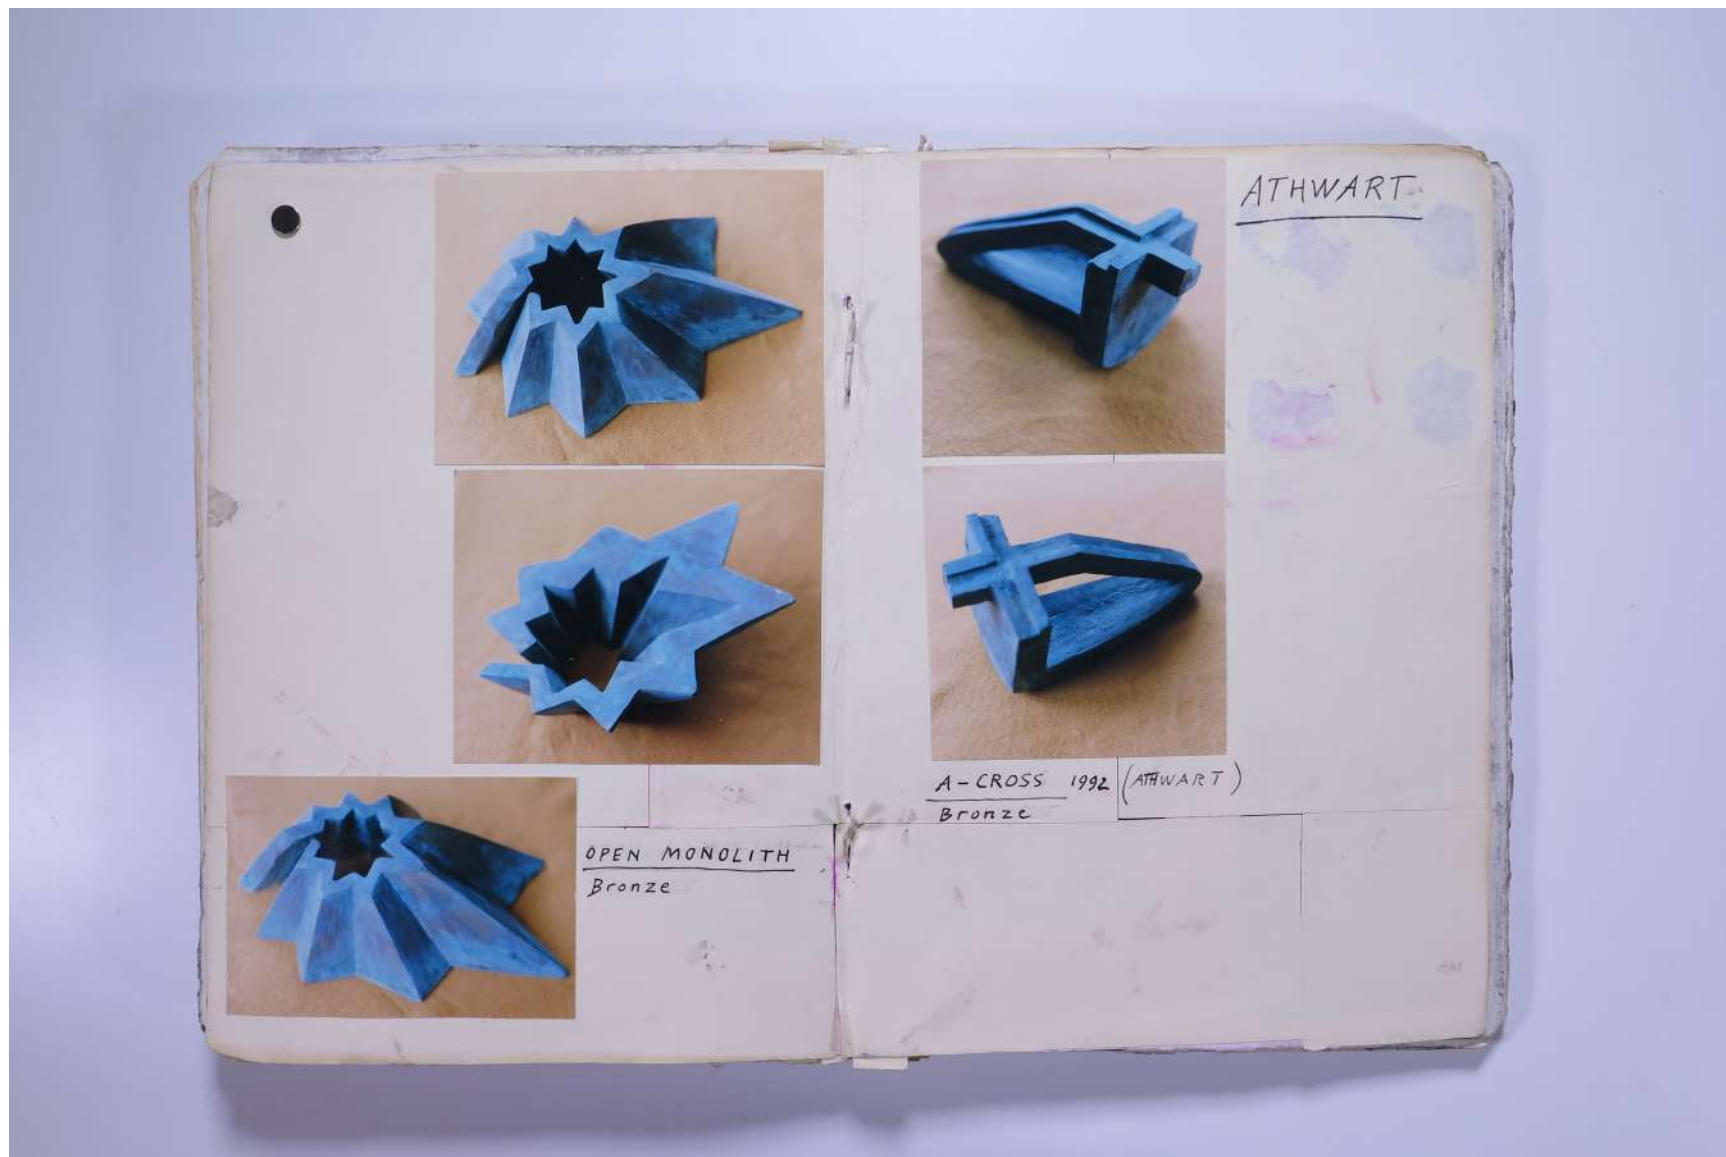

PAUL NEAGU ESTATE

PHOTO ALBUM: CATALYTIC SCULPTURE (Bronze) - 1988-1997

Reference No.

PNE 48.007

Usage terms: © Estate of Paul Neagu. No copying, republication, modification or any other unauthorised use is allowed for material © **PAUL NEAGU** ESTATE.
For further use of this material please seek formal permission from the **PAUL NEAGU** ESTATE.