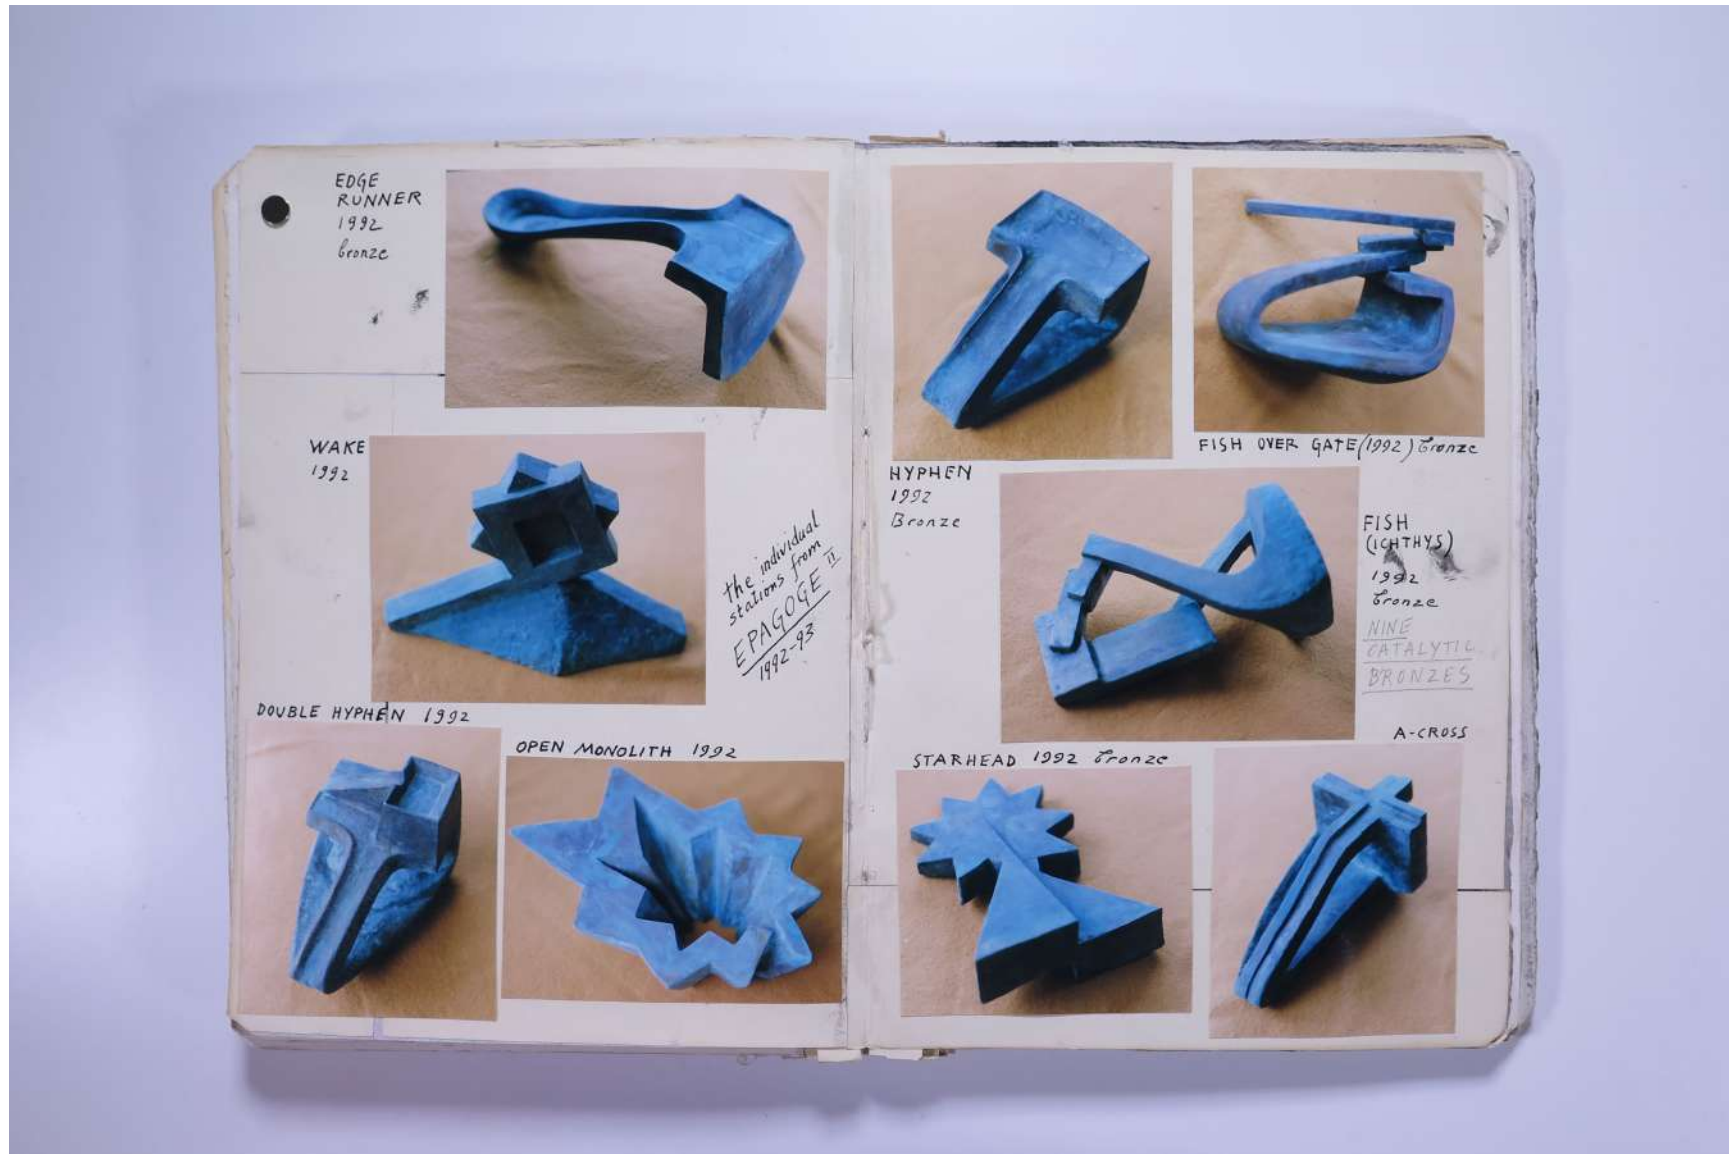

PAUL NEAGU ESTATE

PHOTO ALBUM: CATALYTIC SCULPTURE (Bronze) - 1988-1997

Reference No.

PNE 48.005

Usage terms: © Estate of Paul Neagu. No copying, republication, modification or any other unauthorised use is allowed for material © **PAUL NEAGU** ESTATE. For further use of this material please seek formal permission from the **PAUL NEAGU** ESTATE.