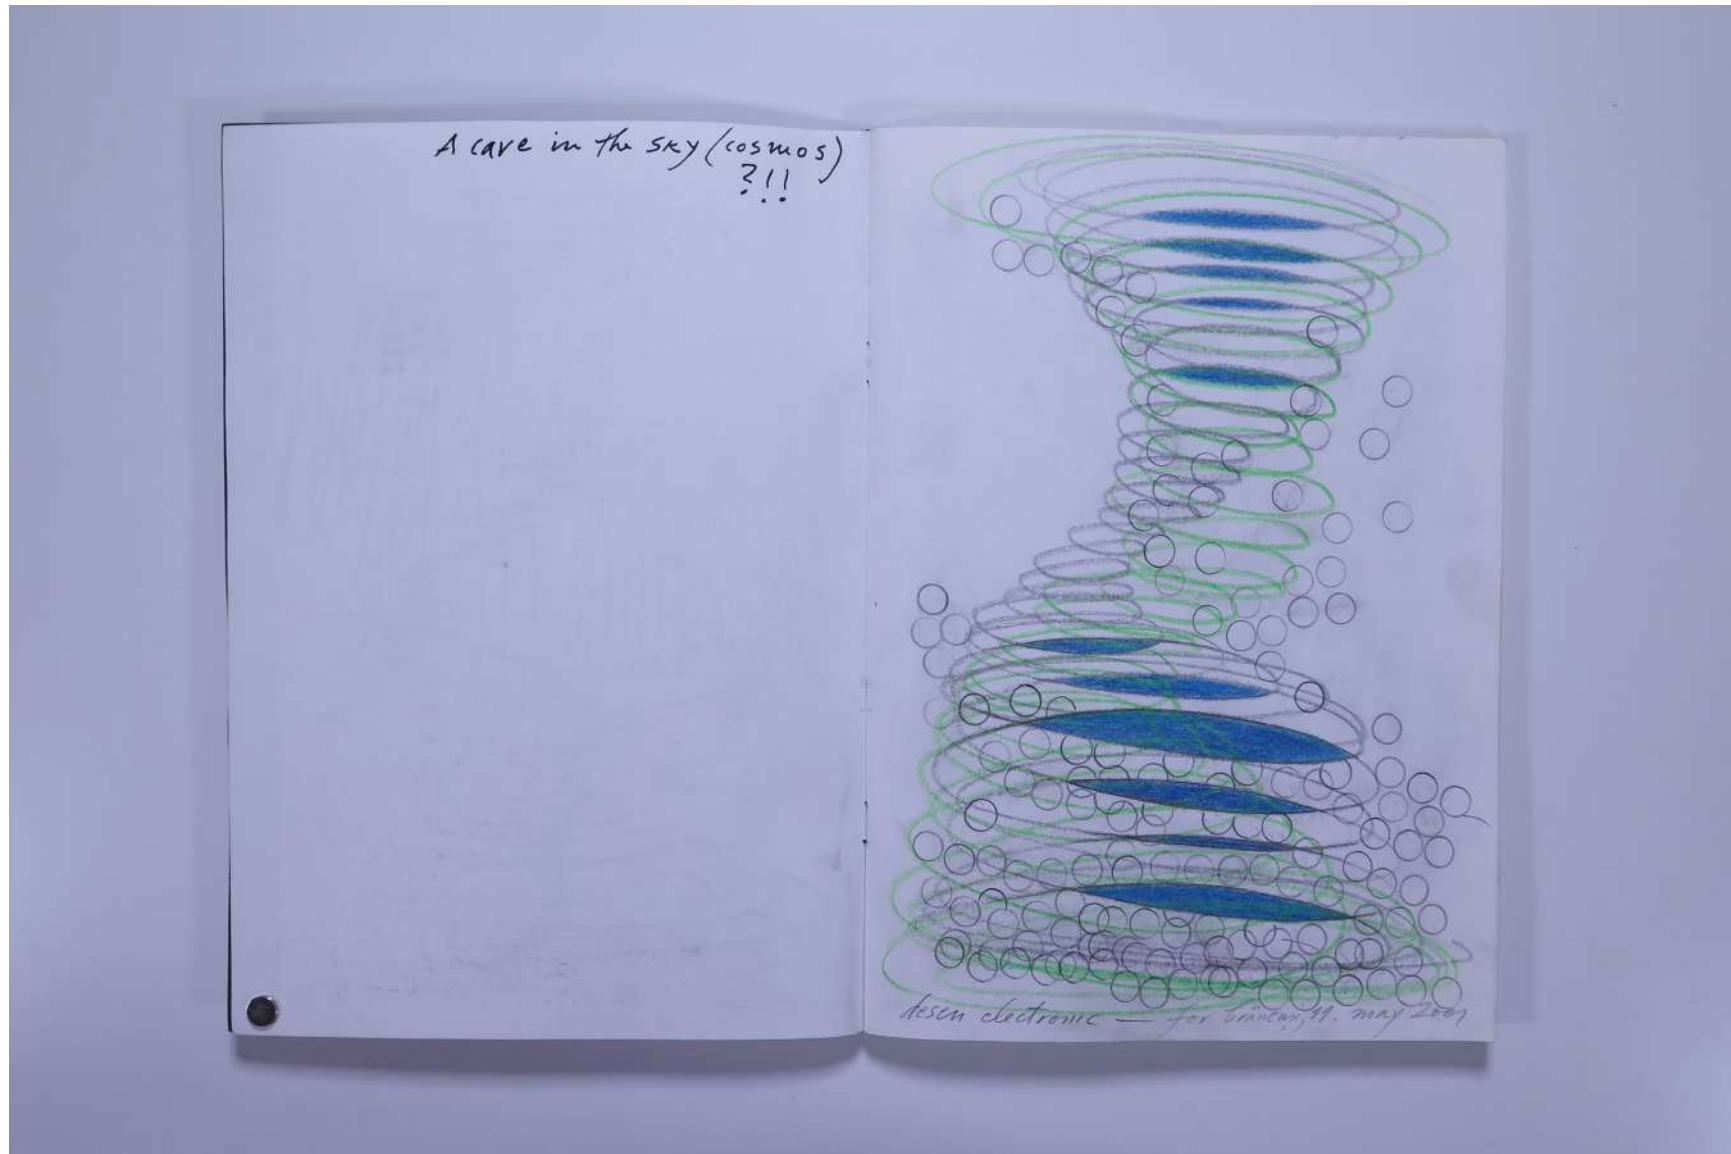

PAUL NEAGU ESTATE

SKETCHBOOK: TEN RIGHT ANG. - 2001-2002

Reference No.

PNE 45.004

Usage terms: © Estate of Paul Neagu. No copying, republication, modification or any other unauthorised use is allowed for material © **PAUL NEAGU ESTATE**.
For further use of this material please seek formal permission from the **PAUL NEAGU ESTATE**.