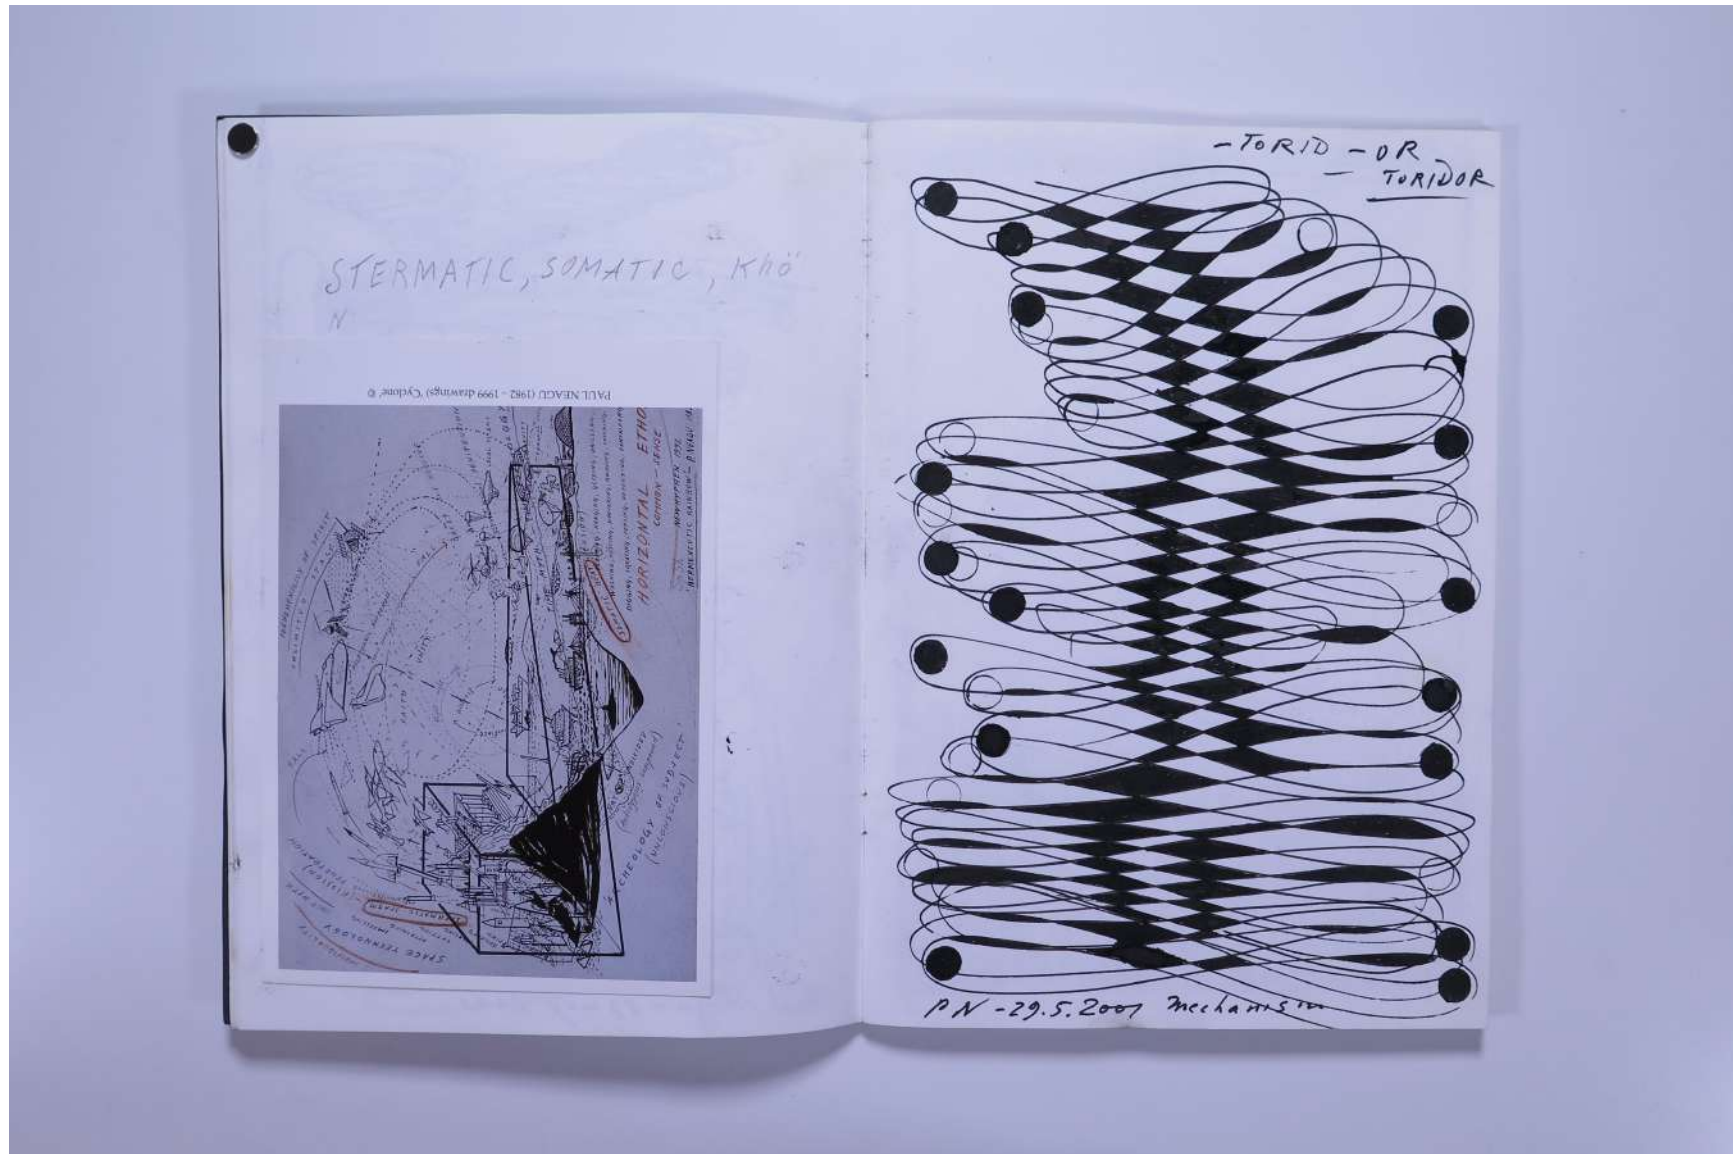

PAUL NEAGU ESTATE

SKETCHBOOK: TEN RIGHT ANG. - 2001-2002

Reference No.

PNE 45.008

Usage terms: © Estate of Paul Neagu. No copying, republication, modification or any other unauthorised use is allowed for material © **PAUL NEAGU ESTATE**. For further use of this material please seek formal permission from the **PAUL NEAGU ESTATE**.