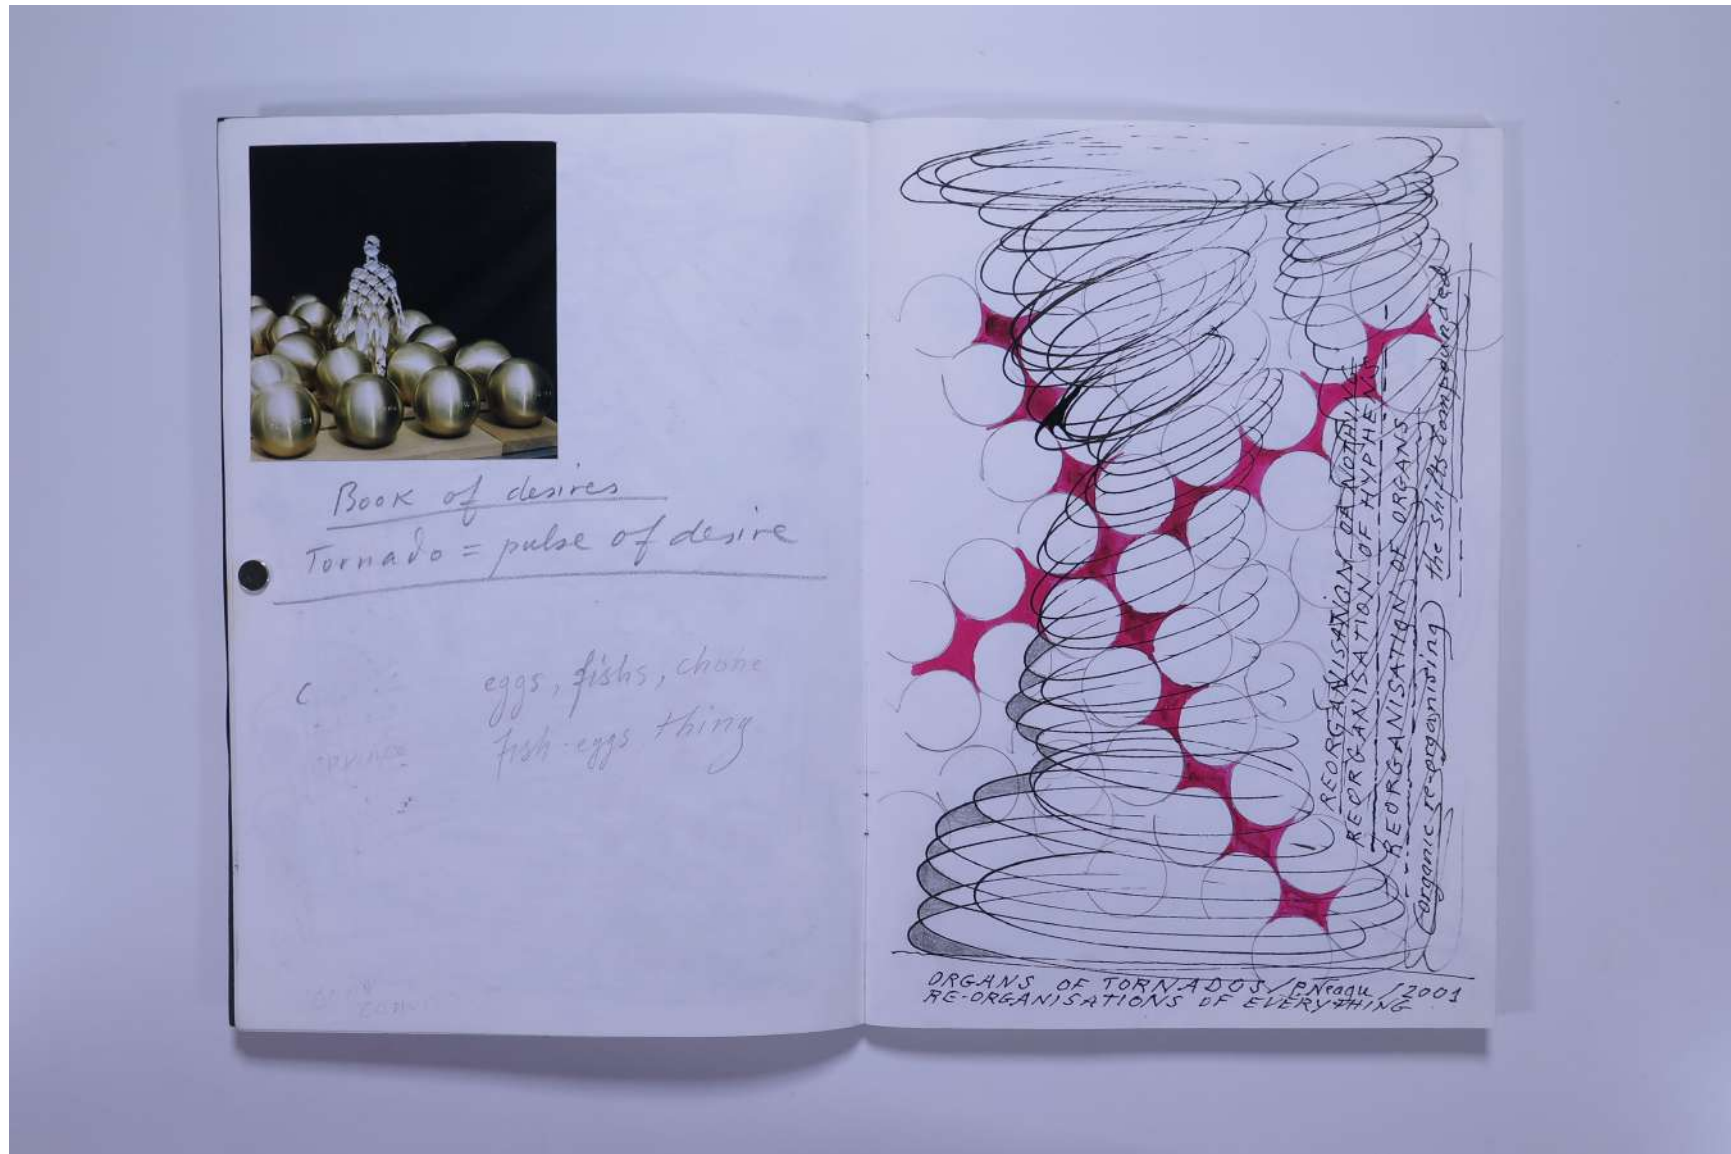

PAUL NEAGU ESTATE

SKETCHBOOK: TEN RIGHT ANG. - 2001-2002

Reference No.

PNE 45.006

Usage terms: © Estate of Paul Neagu. No copying, republication, modification or any other unauthorised use is allowed for material © **PAUL NEAGU** ESTATE.

For further use of this material please seek formal permission from the **PAUL NEAGU** ESTATE.