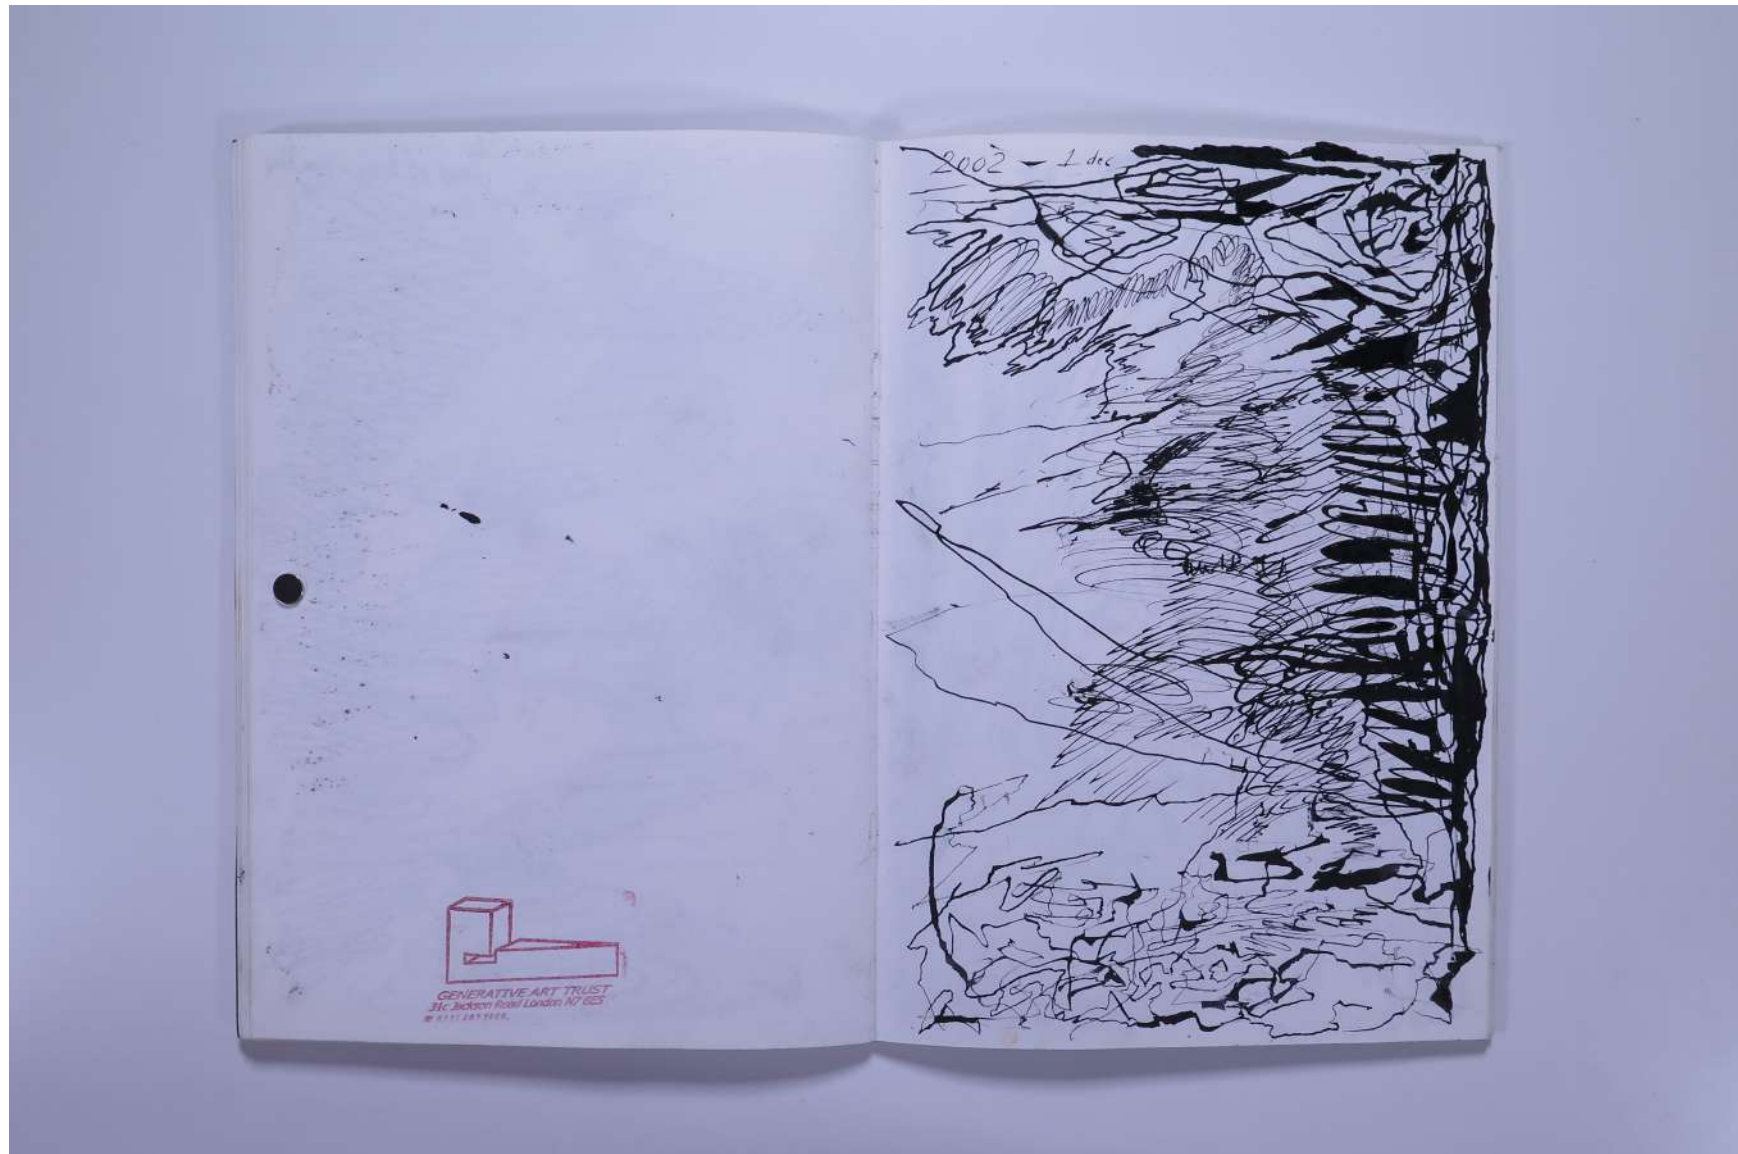

PAUL NEAGU ESTATE

SKETCHBOOK: TEN RIGHT ANG. - 2001-2002

Reference No.
PNE 45.015

Usage terms: © Estate of Paul Neagu. No copying, republication, modification or any other unauthorised use is allowed for material © **PAUL NEAGU ESTATE**.
For further use of this material please seek formal permission from the **PAUL NEAGU ESTATE**.