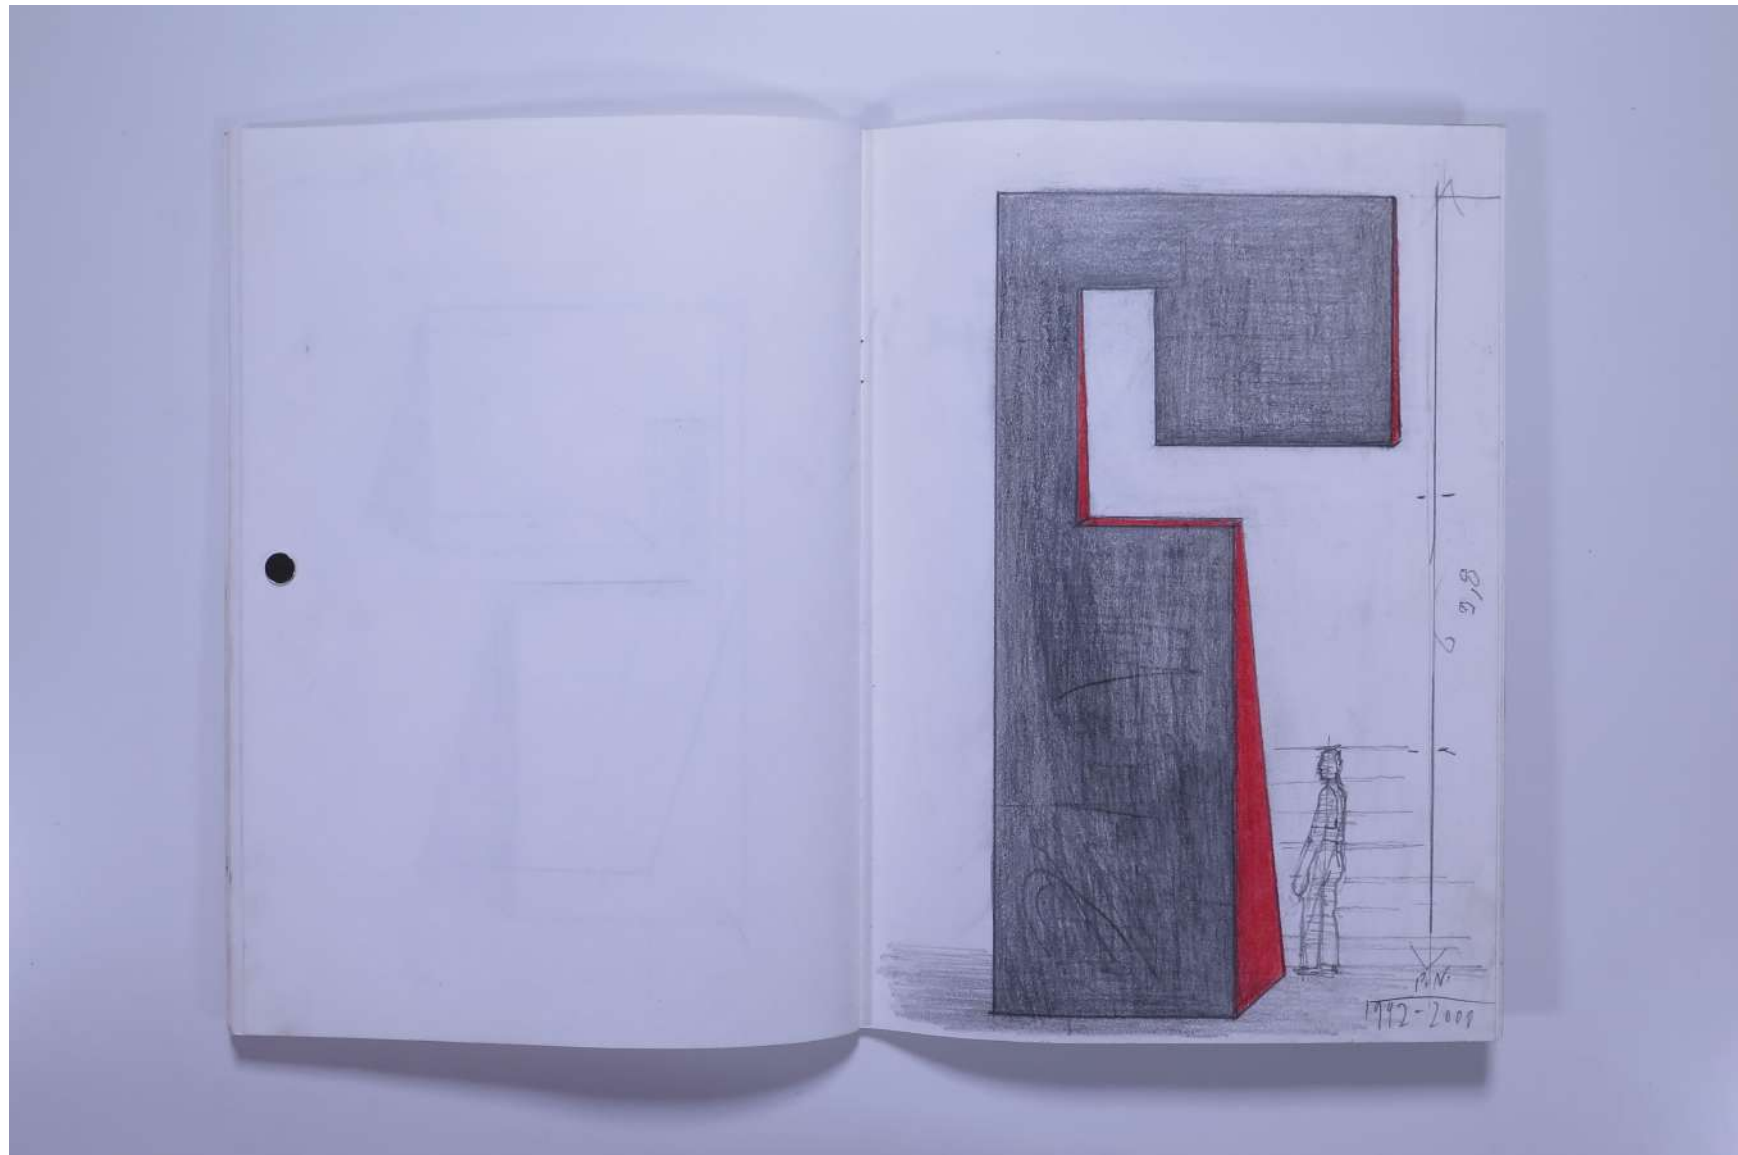

PAUL NEAGU ESTATE

SKETCHBOOK: TEN RIGHT ANG. - 2001-2002

Reference No.
PNE 45.020

Usage terms: © Estate of Paul Neagu. No copying, republication, modification or any other unauthorised use is allowed for material © **PAUL NEAGU** ESTATE.
For further use of this material please seek formal permission from the **PAUL NEAGU** ESTATE.