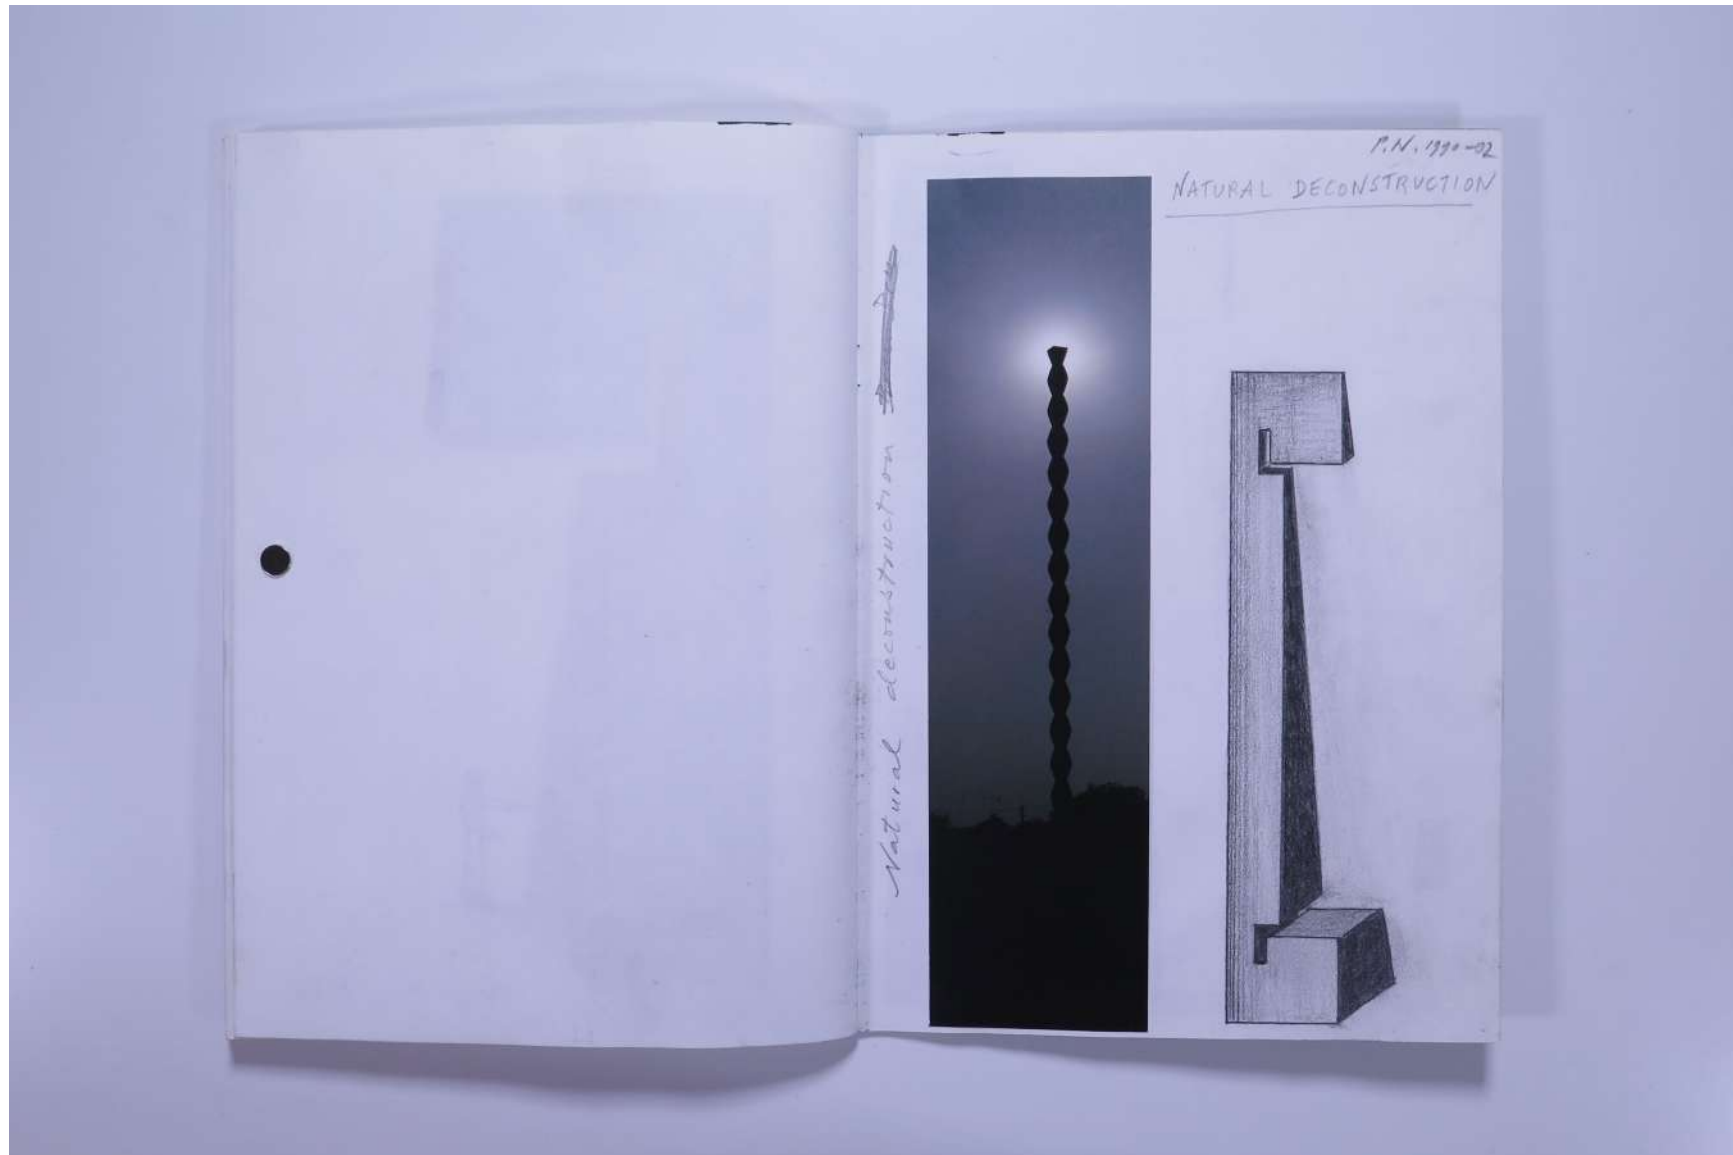

PAUL NEAGU ESTATE

SKETCHBOOK: TEN RIGHT ANG. - 2001-2002

Reference No.
PNE 45.022

Usage terms: © Estate of Paul Neagu. No copying, republication, modification or any other unauthorised use is allowed for material © **PAUL NEAGU** ESTATE.
For further use of this material please seek formal permission from the **PAUL NEAGU** ESTATE.