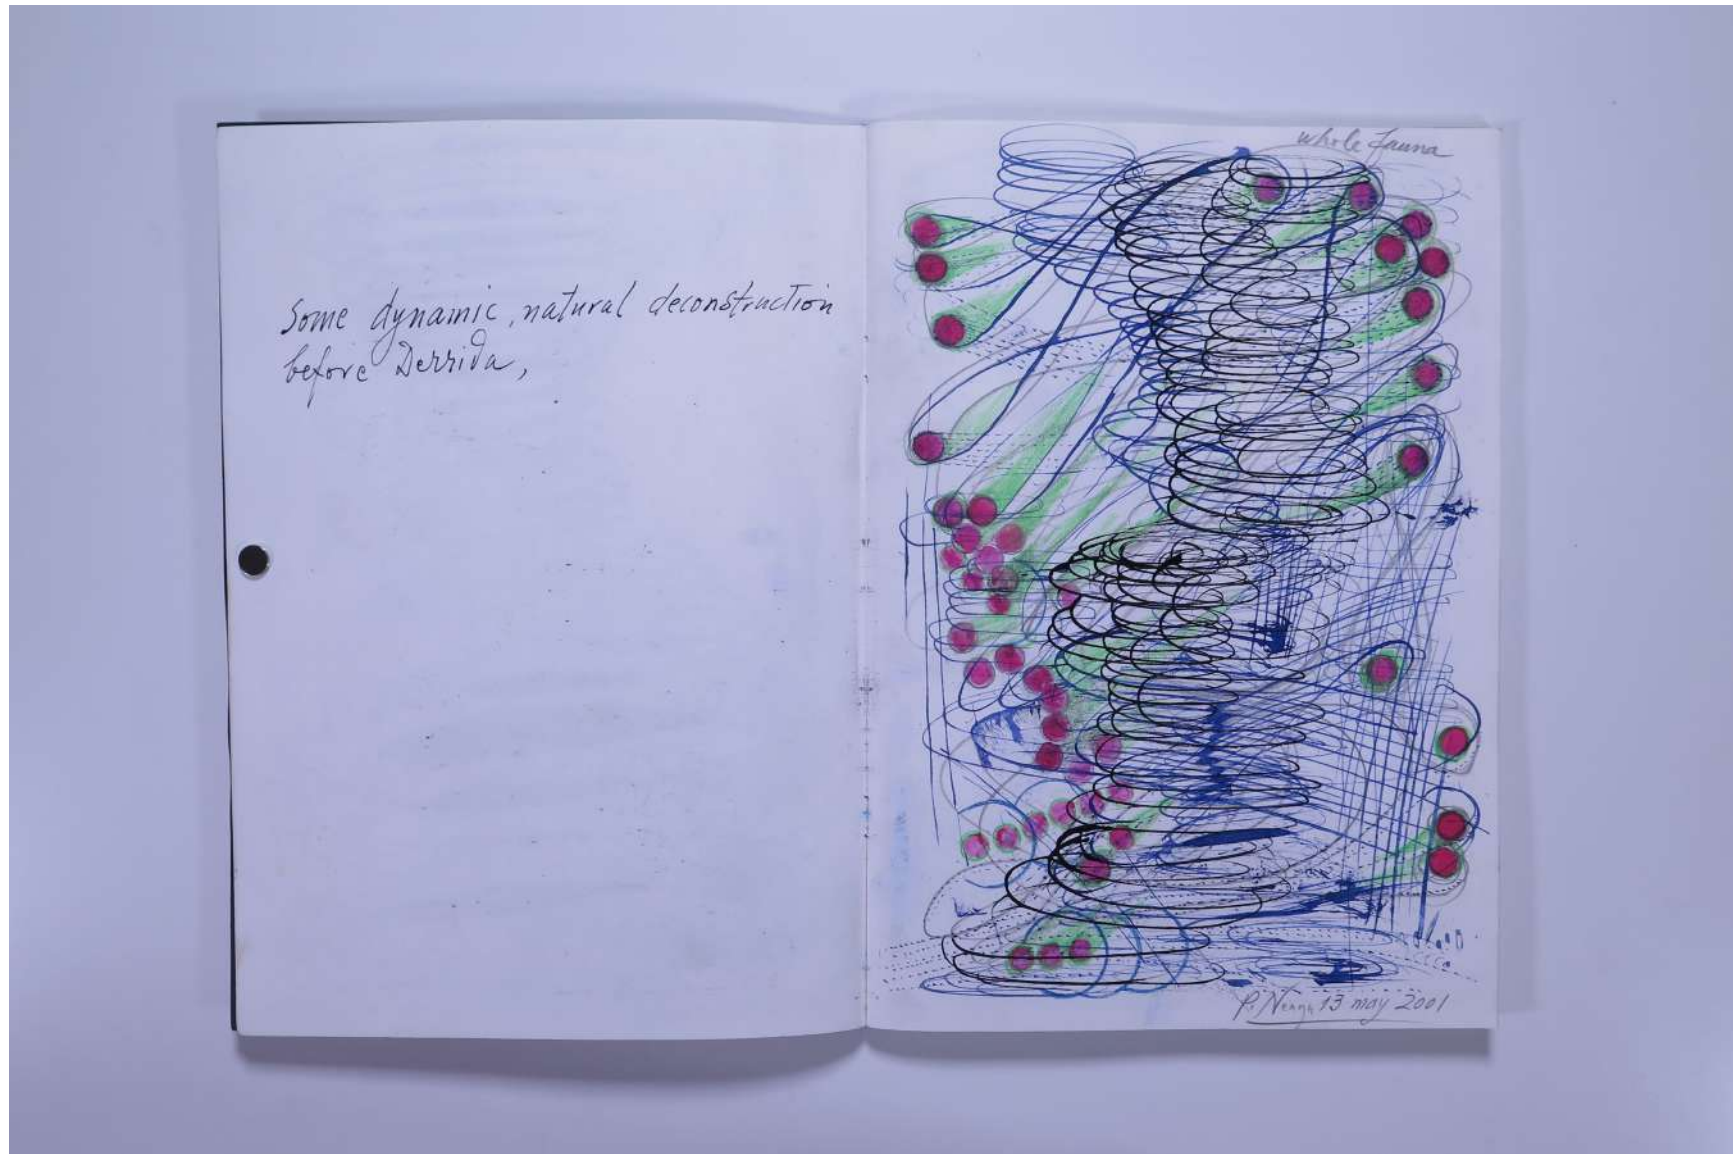

PAUL NEAGU ESTATE

SKETCHBOOK: TEN RIGHT ANG. - 2001-2002

Reference No.

PNE 45.005

Usage terms: © Estate of Paul Neagu. No copying, republication, modification or any other unauthorised use is allowed for material © **PAUL NEAGU ESTATE**.
For further use of this material please seek formal permission from the **PAUL NEAGU ESTATE**.