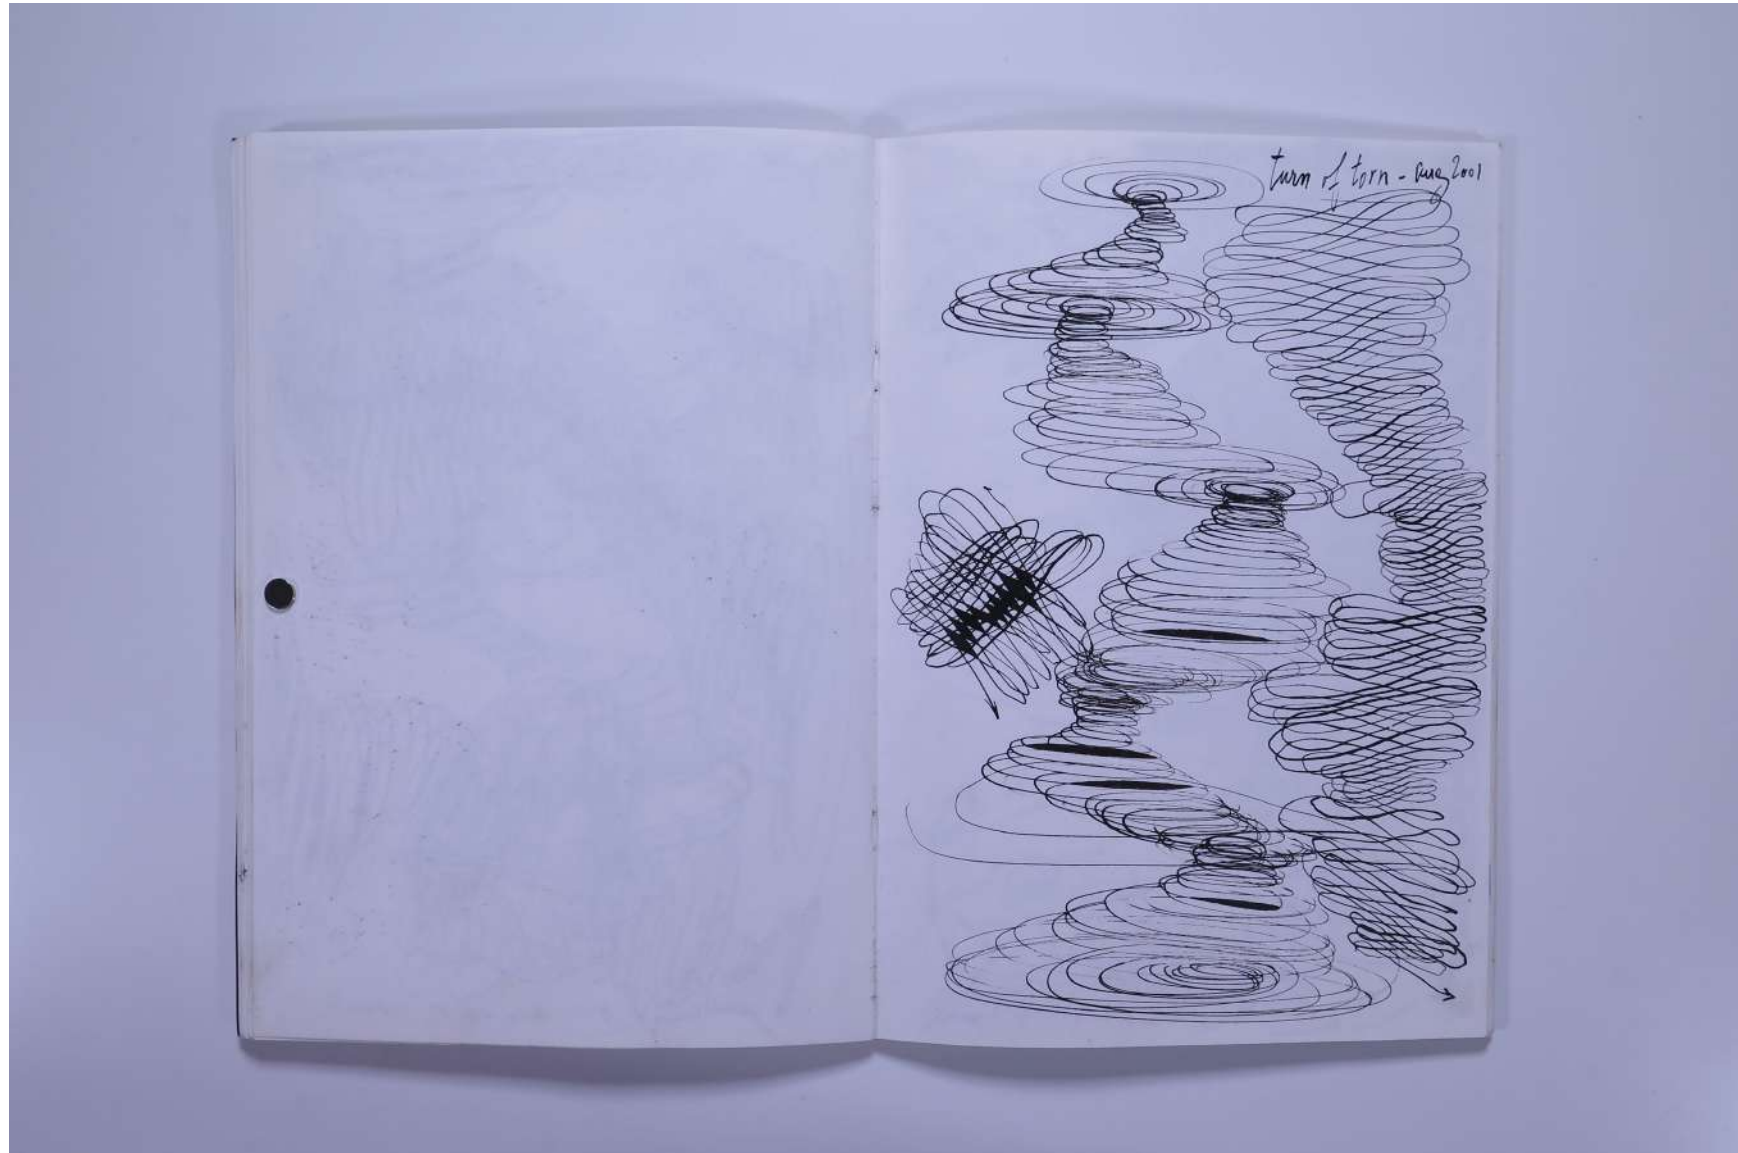

PAUL NEAGU ESTATE

SKETCHBOOK: TEN RIGHT ANG. - 2001-2002

Reference No.

PNE 45.014

Usage terms: © Estate of Paul Neagu. No copying, republication, modification or any other unauthorised use is allowed for material © **PAUL NEAGU** ESTATE.
For further use of this material please seek formal permission from the **PAUL NEAGU** ESTATE.