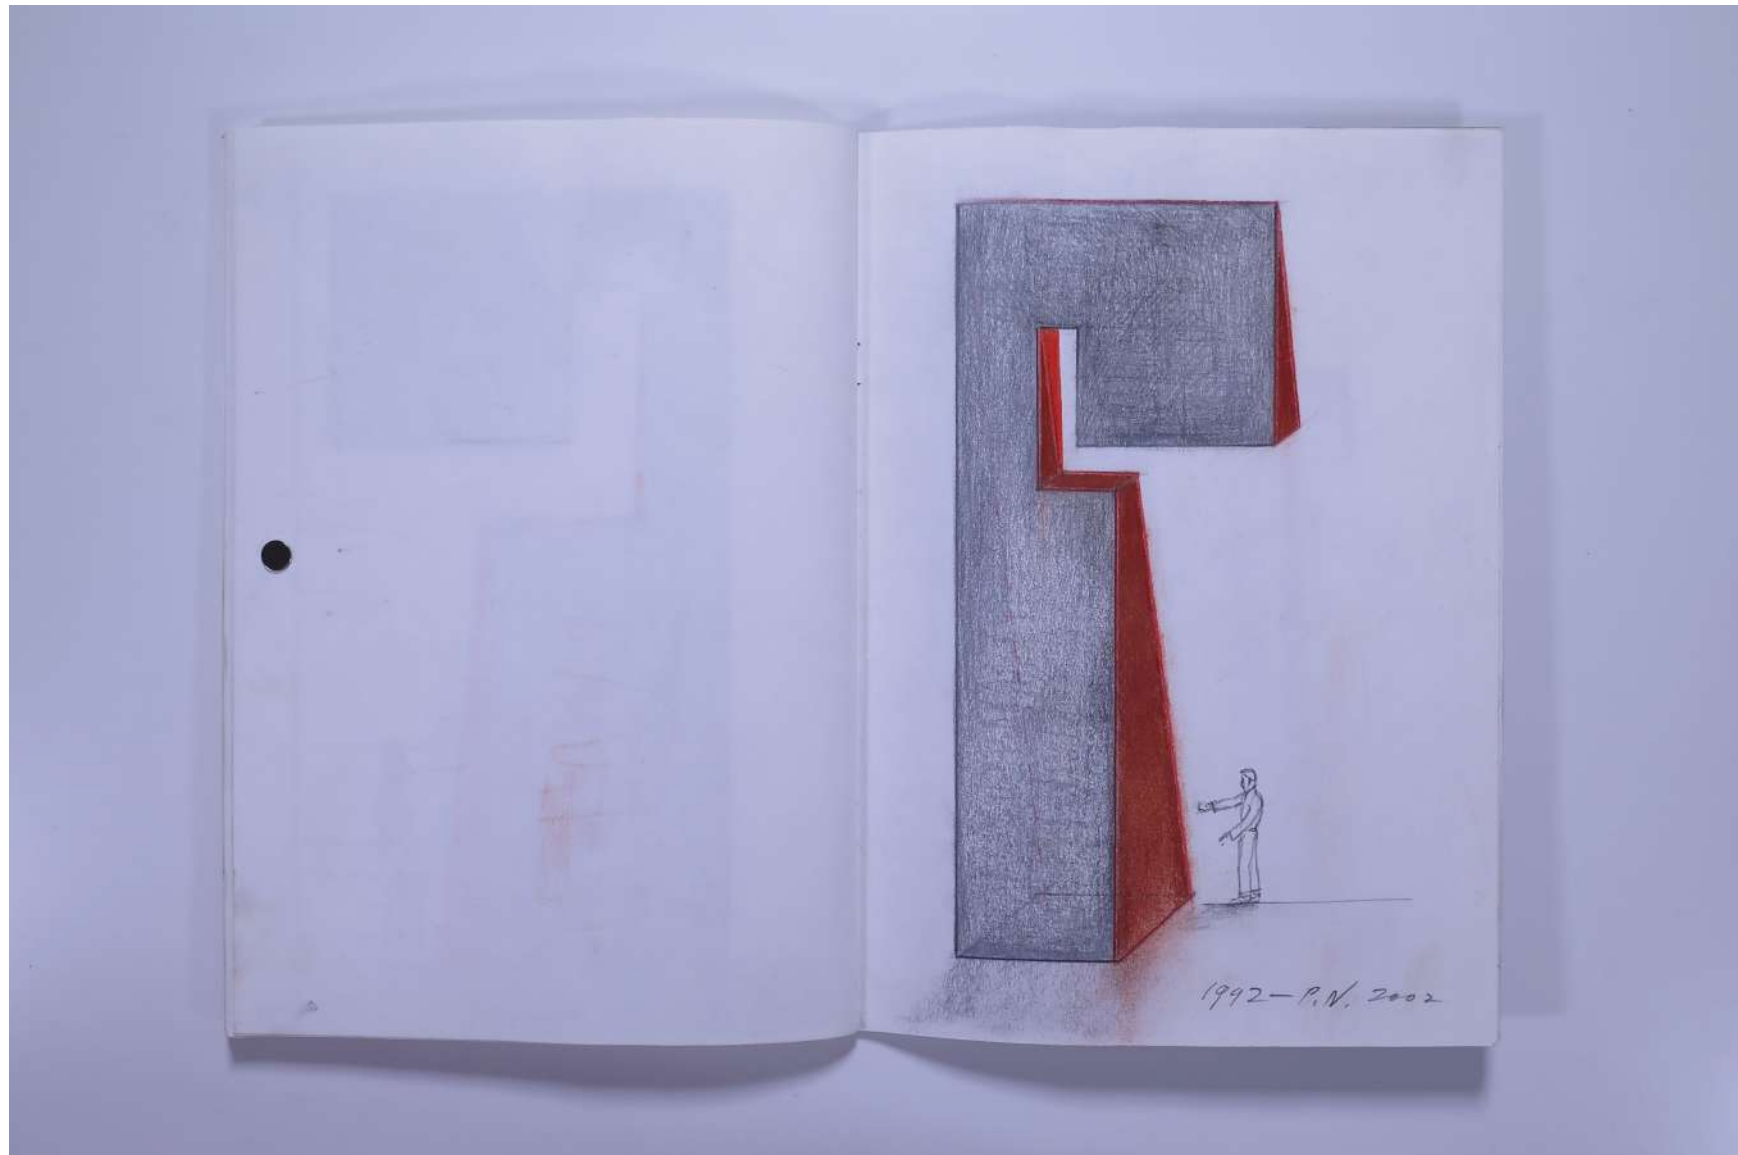

PAUL NEAGU ESTATE

SKETCHBOOK: TEN RIGHT ANG. - 2001-2002

Reference No.
PNE 45.021

Usage terms: © Estate of Paul Neagu. No copying, republication, modification or any other unauthorised use is allowed for material © **PAUL NEAGU** ESTATE.
For further use of this material please seek formal permission from the **PAUL NEAGU** ESTATE.