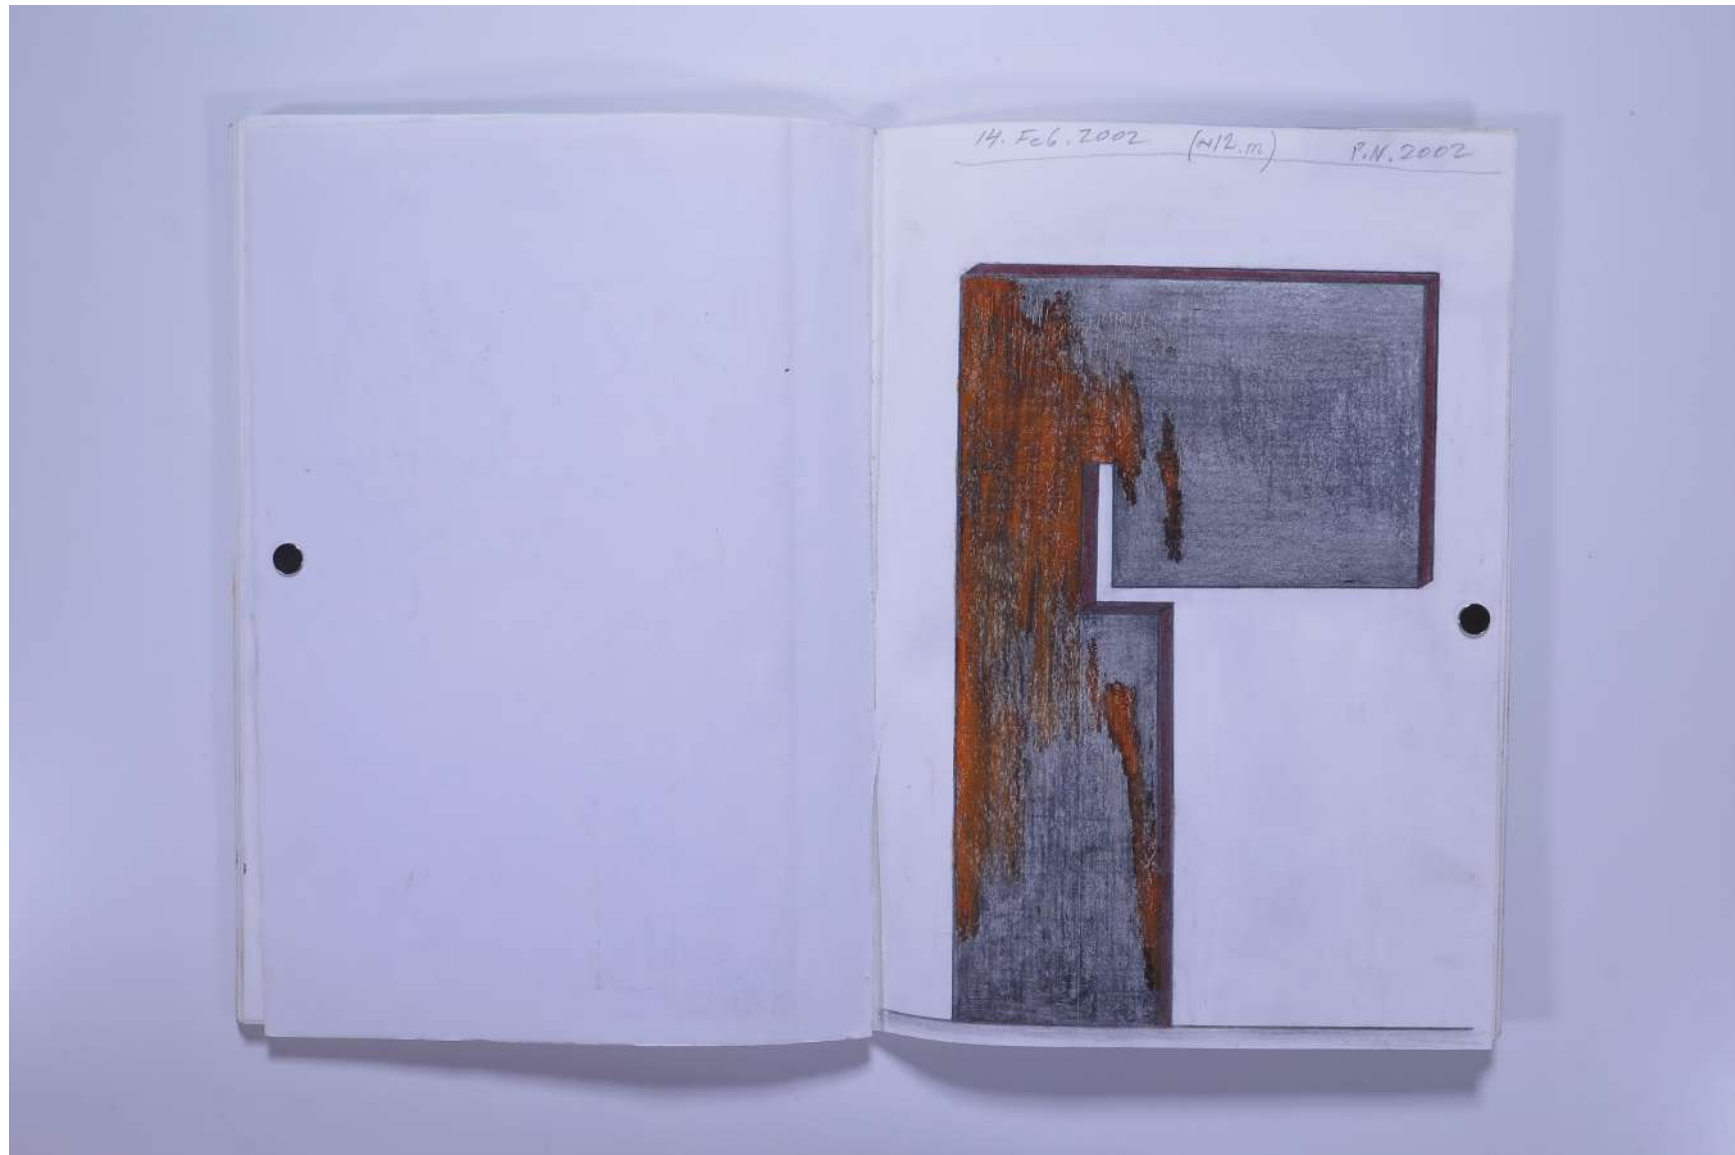

PAUL NEAGU ESTATE

SKETCHBOOK: TEN RIGHT ANG. - 2001-2002

Reference No.
PNE 45.018

Usage terms: © Estate of Paul Neagu. No copying, republication, modification or any other unauthorised use is allowed for material © **PAUL NEAGU** ESTATE.
For further use of this material please seek formal permission from the **PAUL NEAGU** ESTATE.