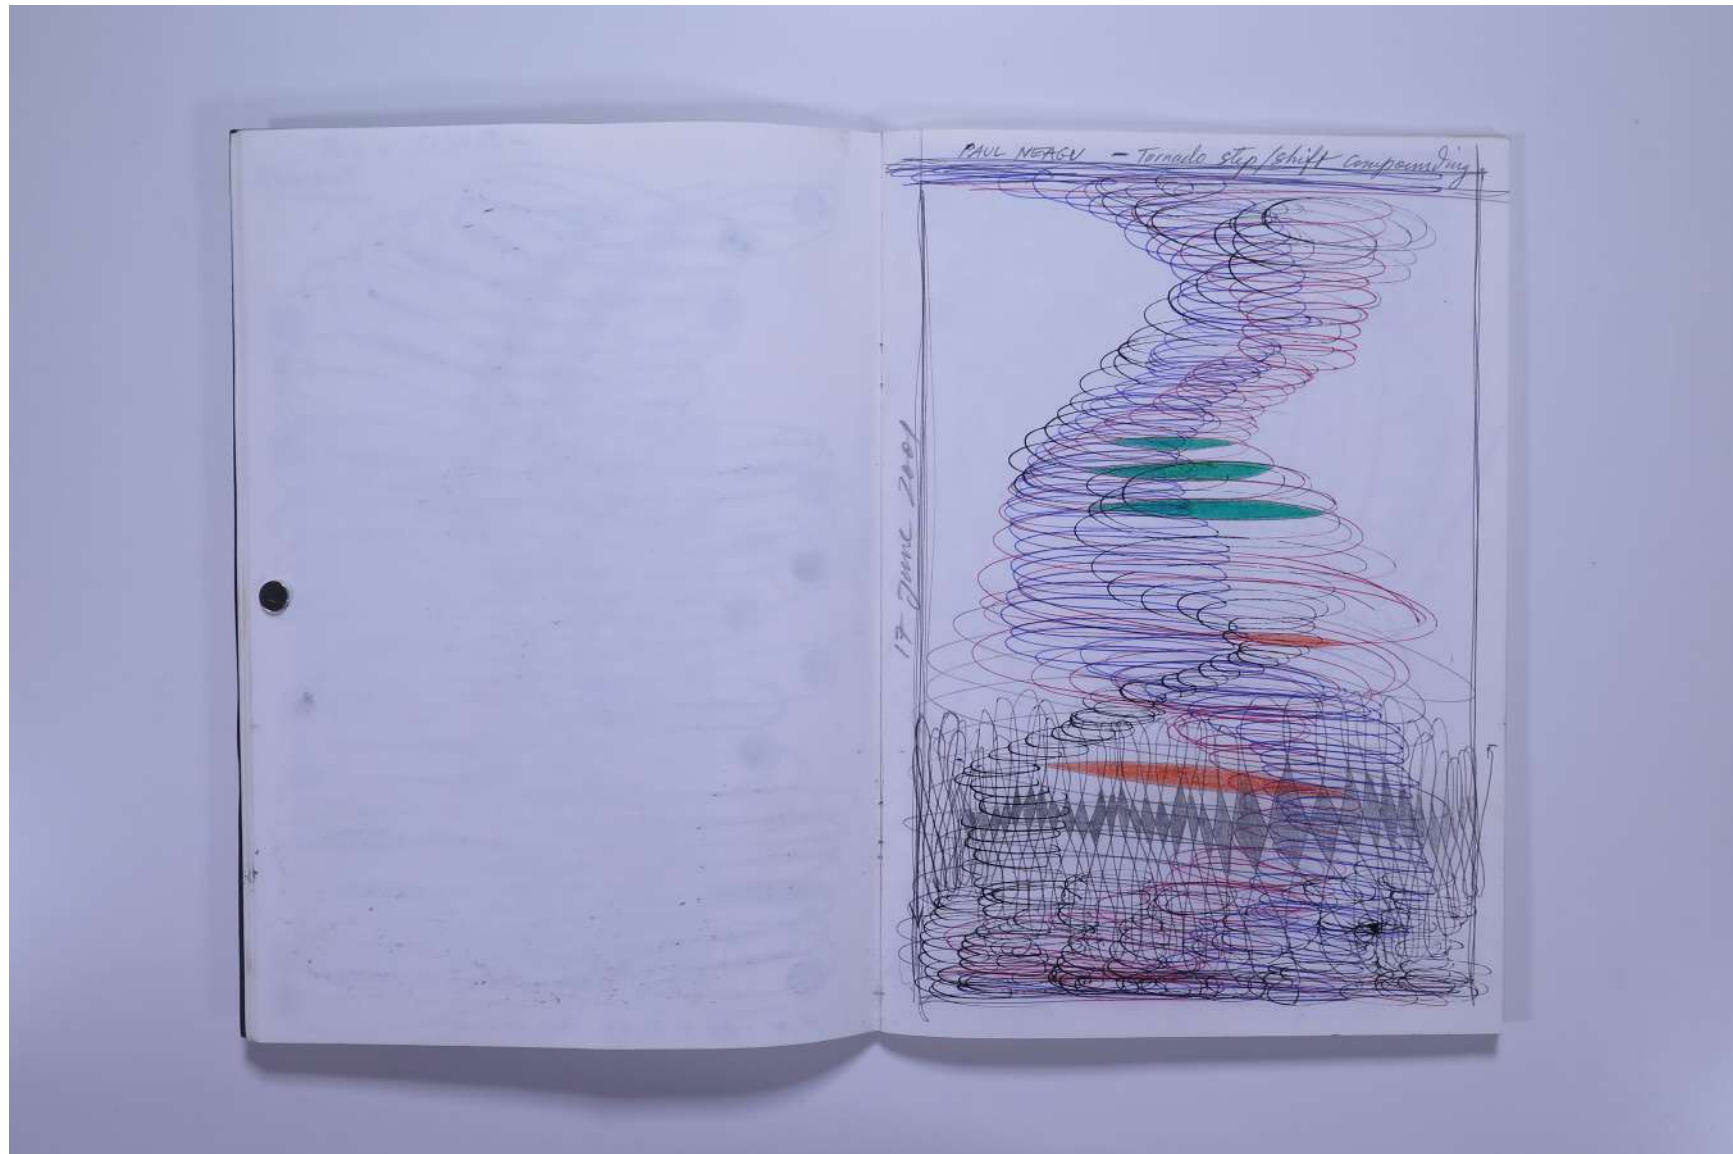

PAUL NEAGU ESTATE

SKETCHBOOK: TEN RIGHT ANG. - 2001-2002

Reference No.

PNE 45.009

Usage terms: © Estate of Paul Neagu. No copying, republication, modification or any other unauthorised use is allowed for material © **PAUL NEAGU ESTATE**.
For further use of this material please seek formal permission from the **PAUL NEAGU ESTATE**.