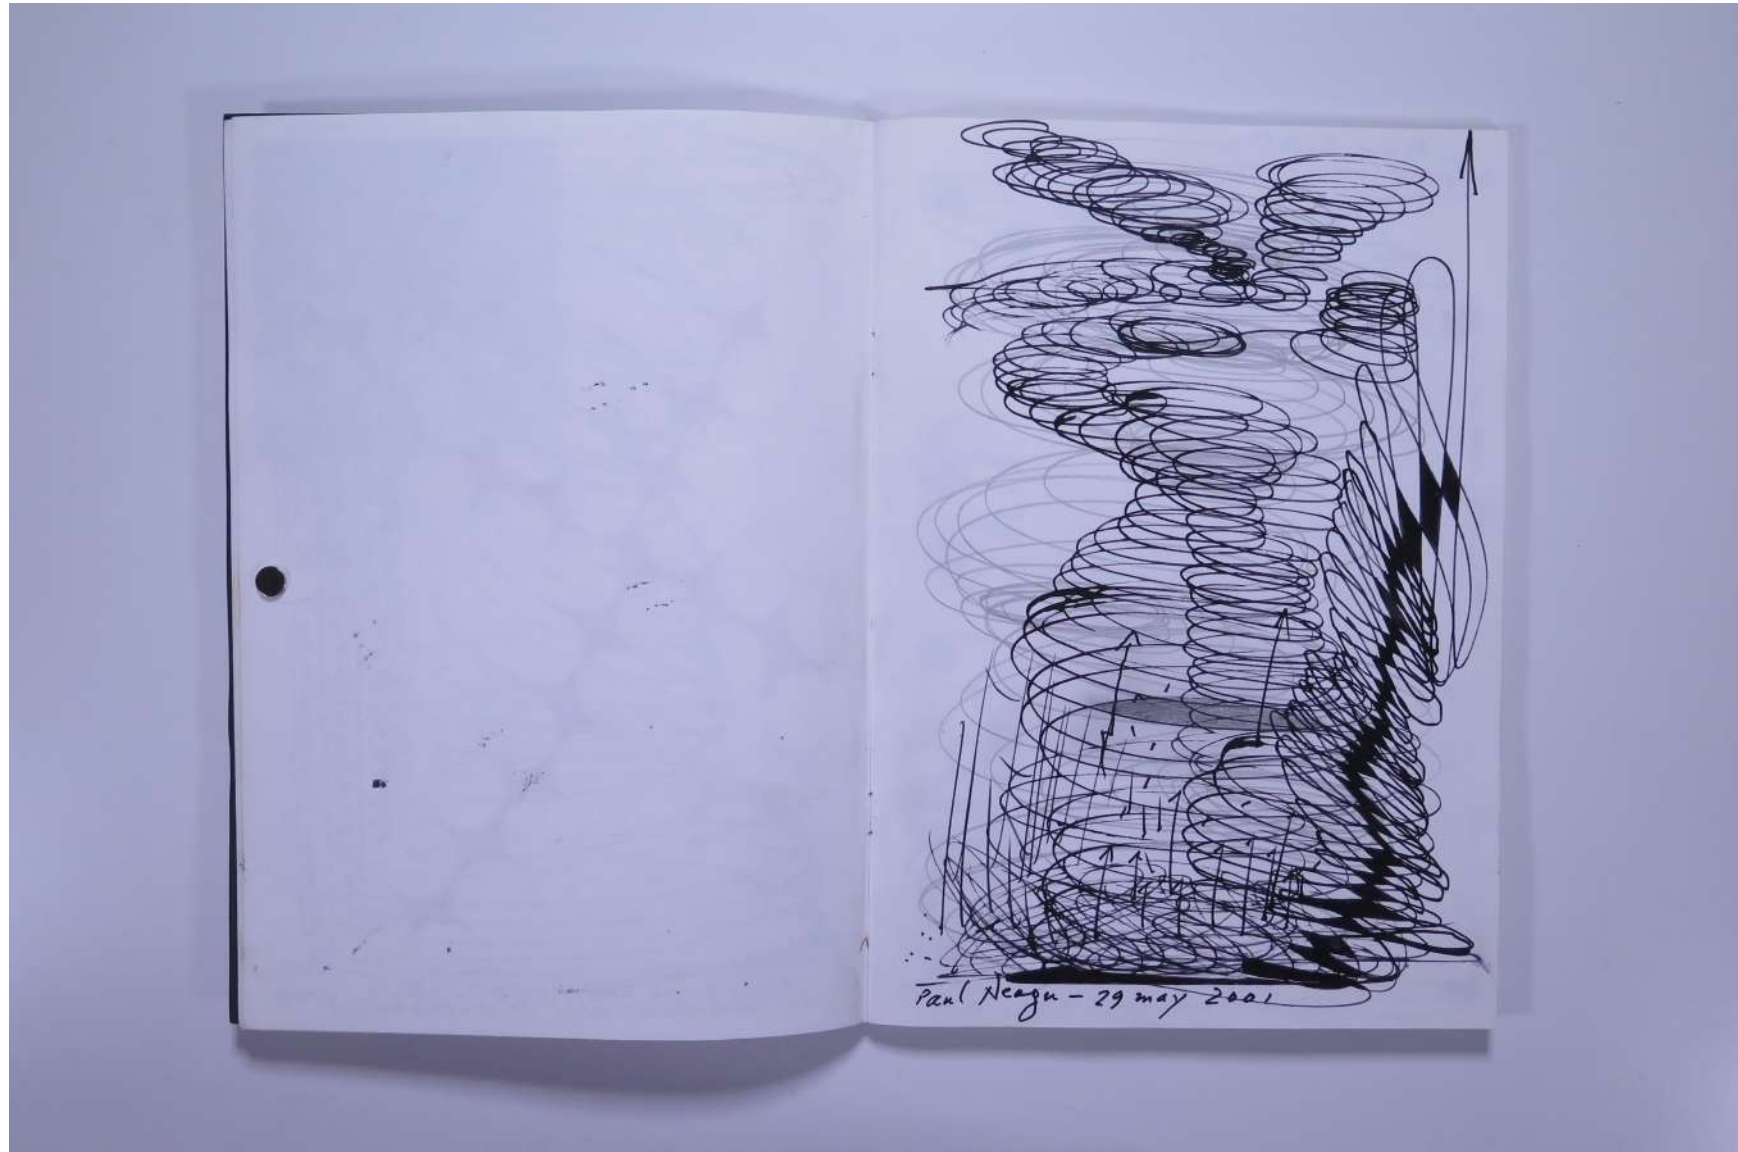

PAUL NEAGU ESTATE

SKETCHBOOK: TEN RIGHT ANG. - 2001-2002

Reference No.

PNE 45.007

Usage terms: © Estate of Paul Neagu. No copying, republication, modification or any other unauthorised use is allowed for material © **PAUL NEAGU** ESTATE.
For further use of this material please seek formal permission from the **PAUL NEAGU** ESTATE.