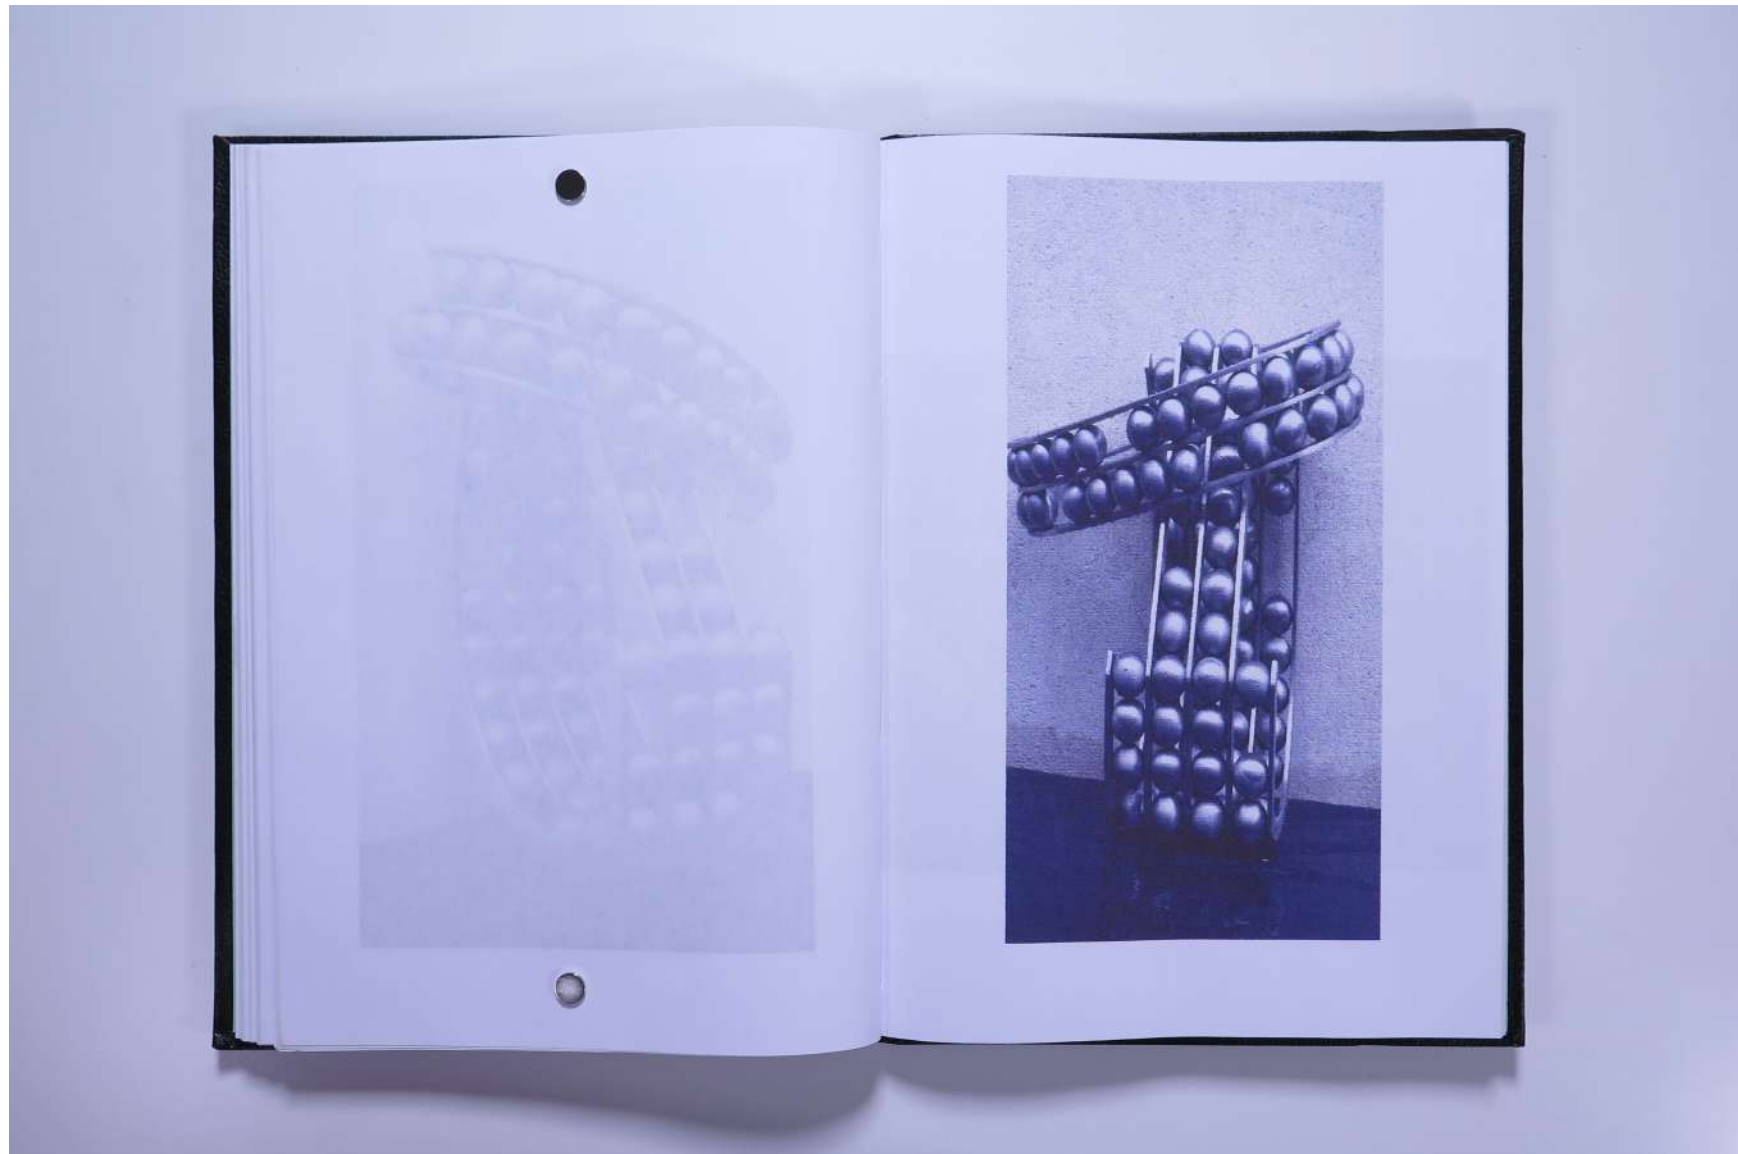

PAUL NEAGU ESTATE

PHOTO ALBUM: LAST, LAST Video Docum. 22mins - 2000

Reference No.

PNE 44.087

Usage terms: © Estate of Paul Neagu. No copying, republication, modification or any other unauthorised use is allowed for material © **PAUL NEAGU** ESTATE.
For further use of this material please seek formal permission from the **PAUL NEAGU** ESTATE.