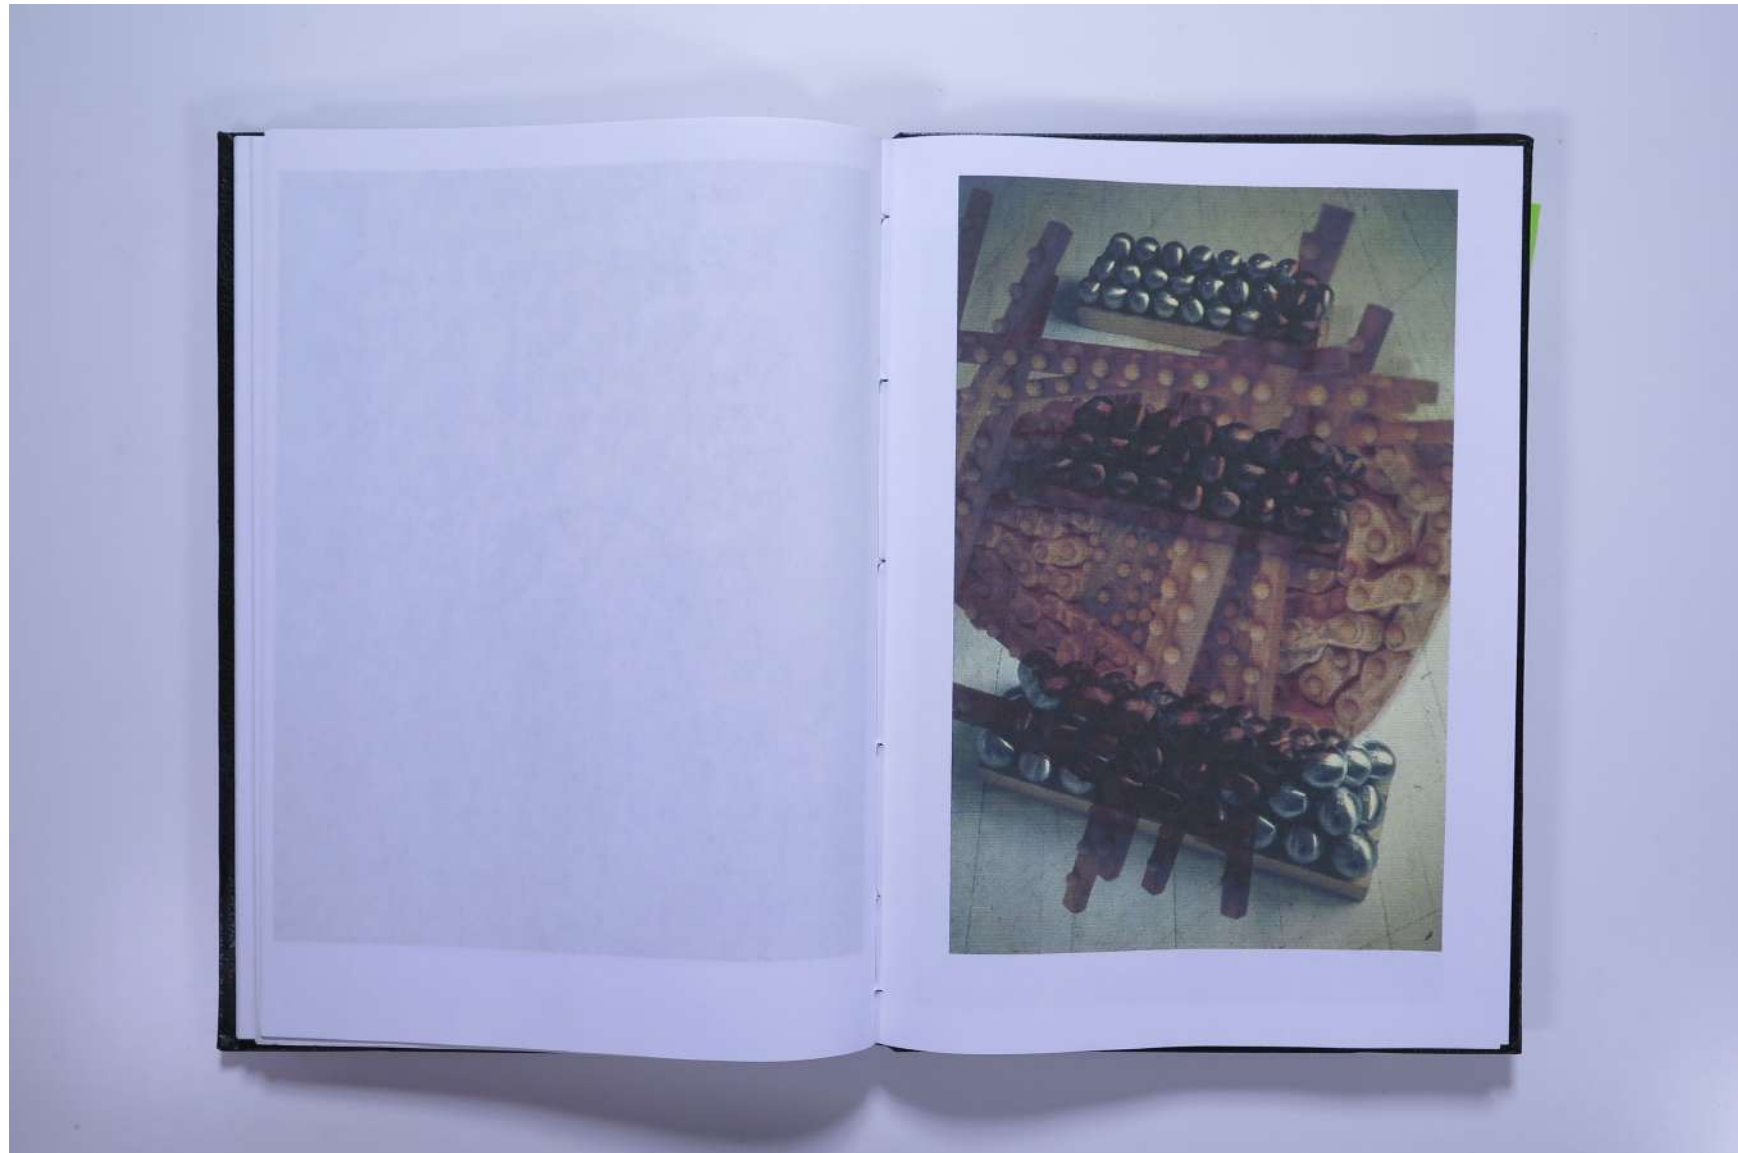

PAUL NEAGU ESTATE

PHOTO ALBUM: LAST, LAST Video Docum. 22mins - 2000

Reference No.

PNE 44.090

Usage terms: © Estate of Paul Neagu. No copying, republication, modification or any other unauthorised use is allowed for material © **PAUL NEAGU** ESTATE.
For further use of this material please seek formal permission from the **PAUL NEAGU** ESTATE.