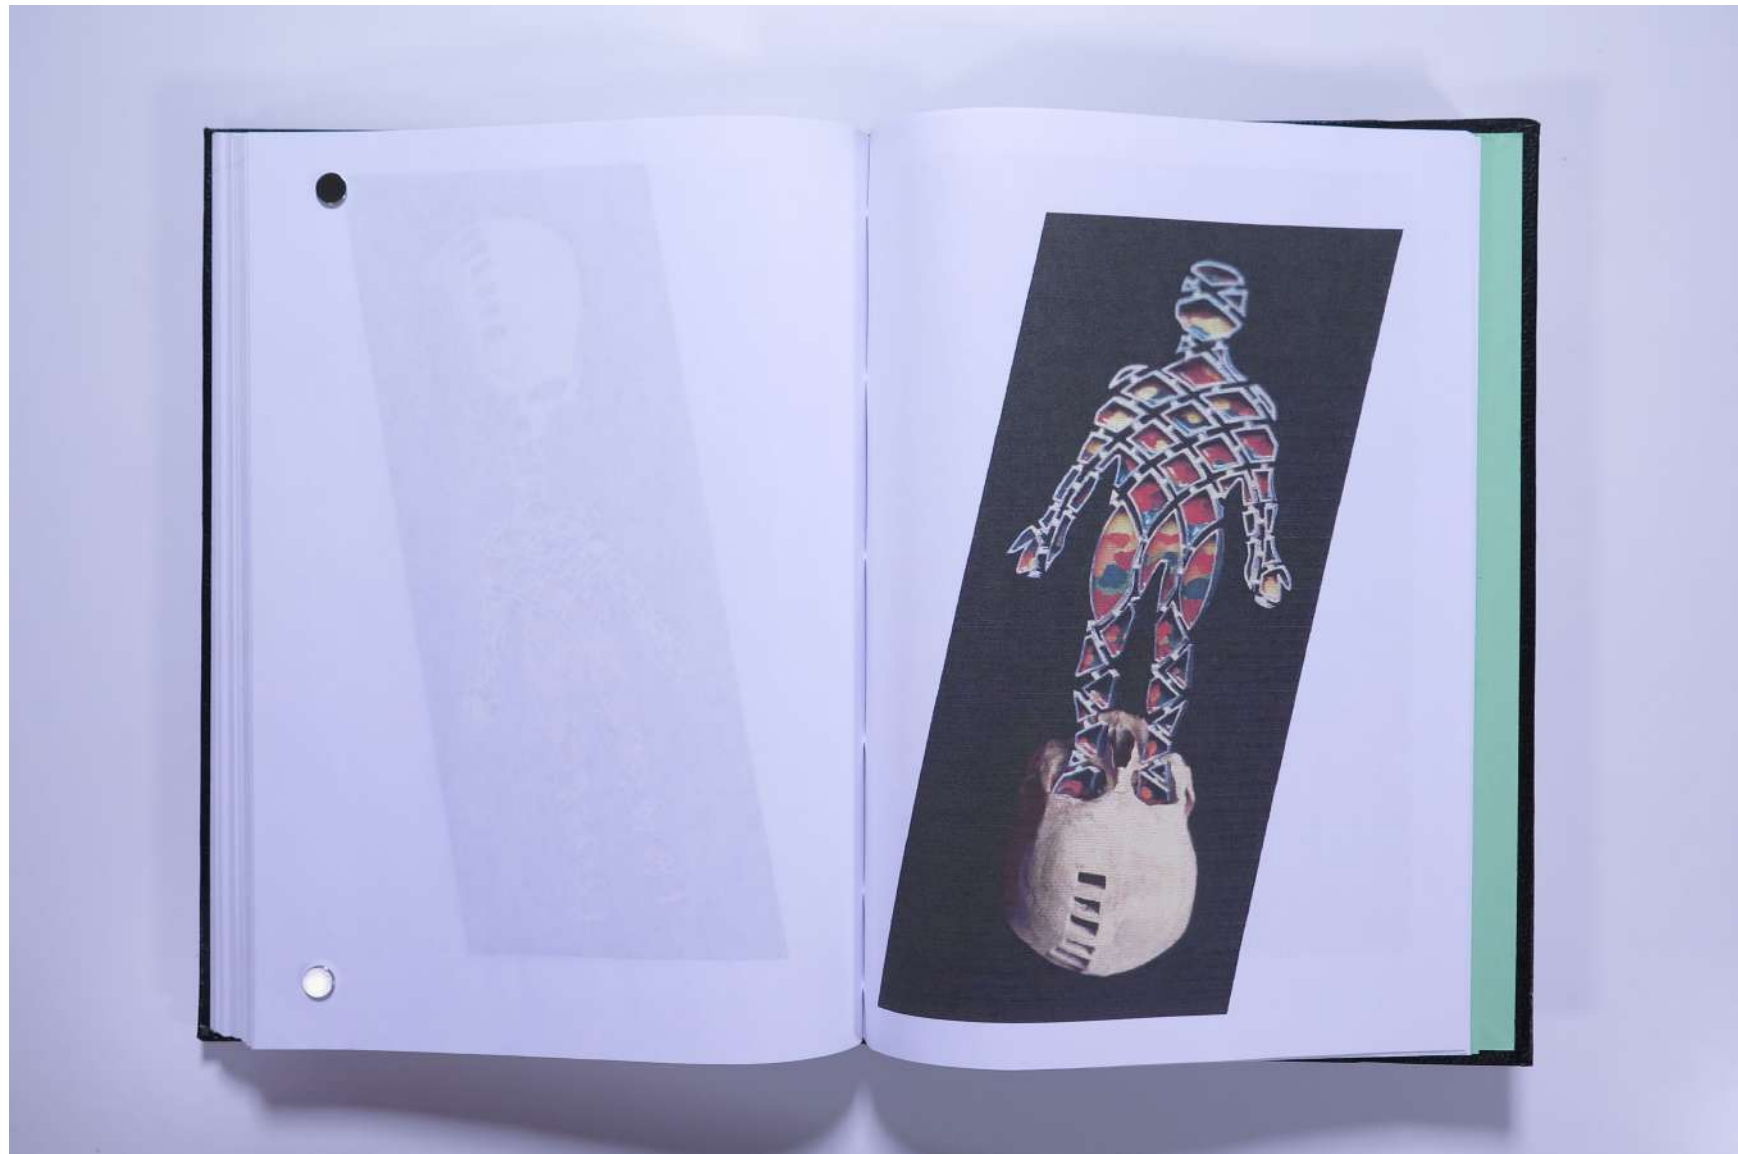

PAUL NEAGU ESTATE

PHOTO ALBUM: LAST, LAST Video Docum. 22mins - 2000

Reference No.

PNE 44.139

Usage terms: © Estate of Paul Neagu. No copying, republication, modification or any other unauthorised use is allowed for material © **PAUL NEAGU** ESTATE.
For further use of this material please seek formal permission from the **PAUL NEAGU** ESTATE.