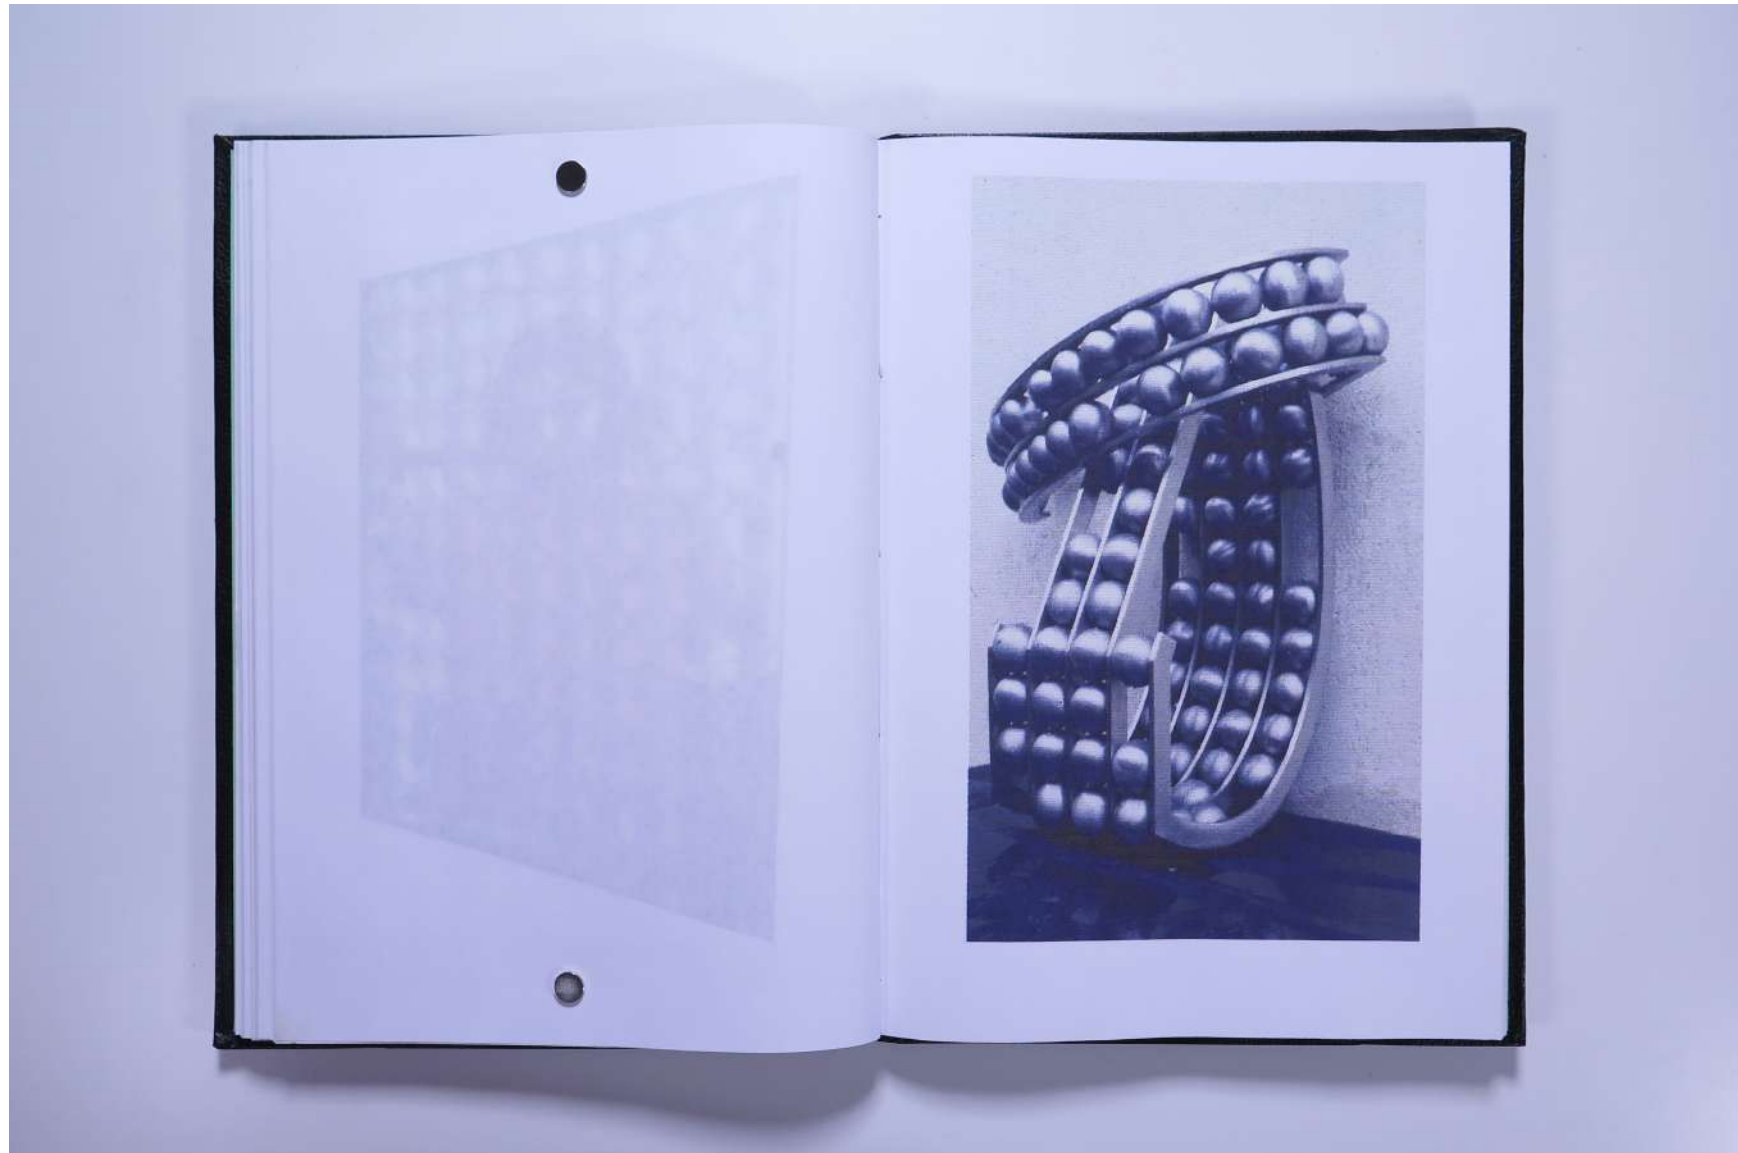

PAUL NEAGU ESTATE

PHOTO ALBUM: LAST, LAST Video Docum. 22mins - 2000

Reference No.

PNE 44.086

Usage terms: © Estate of Paul Neagu. No copying, republication, modification or any other unauthorised use is allowed for material © **PAUL NEAGU** ESTATE.
For further use of this material please seek formal permission from the **PAUL NEAGU** ESTATE.