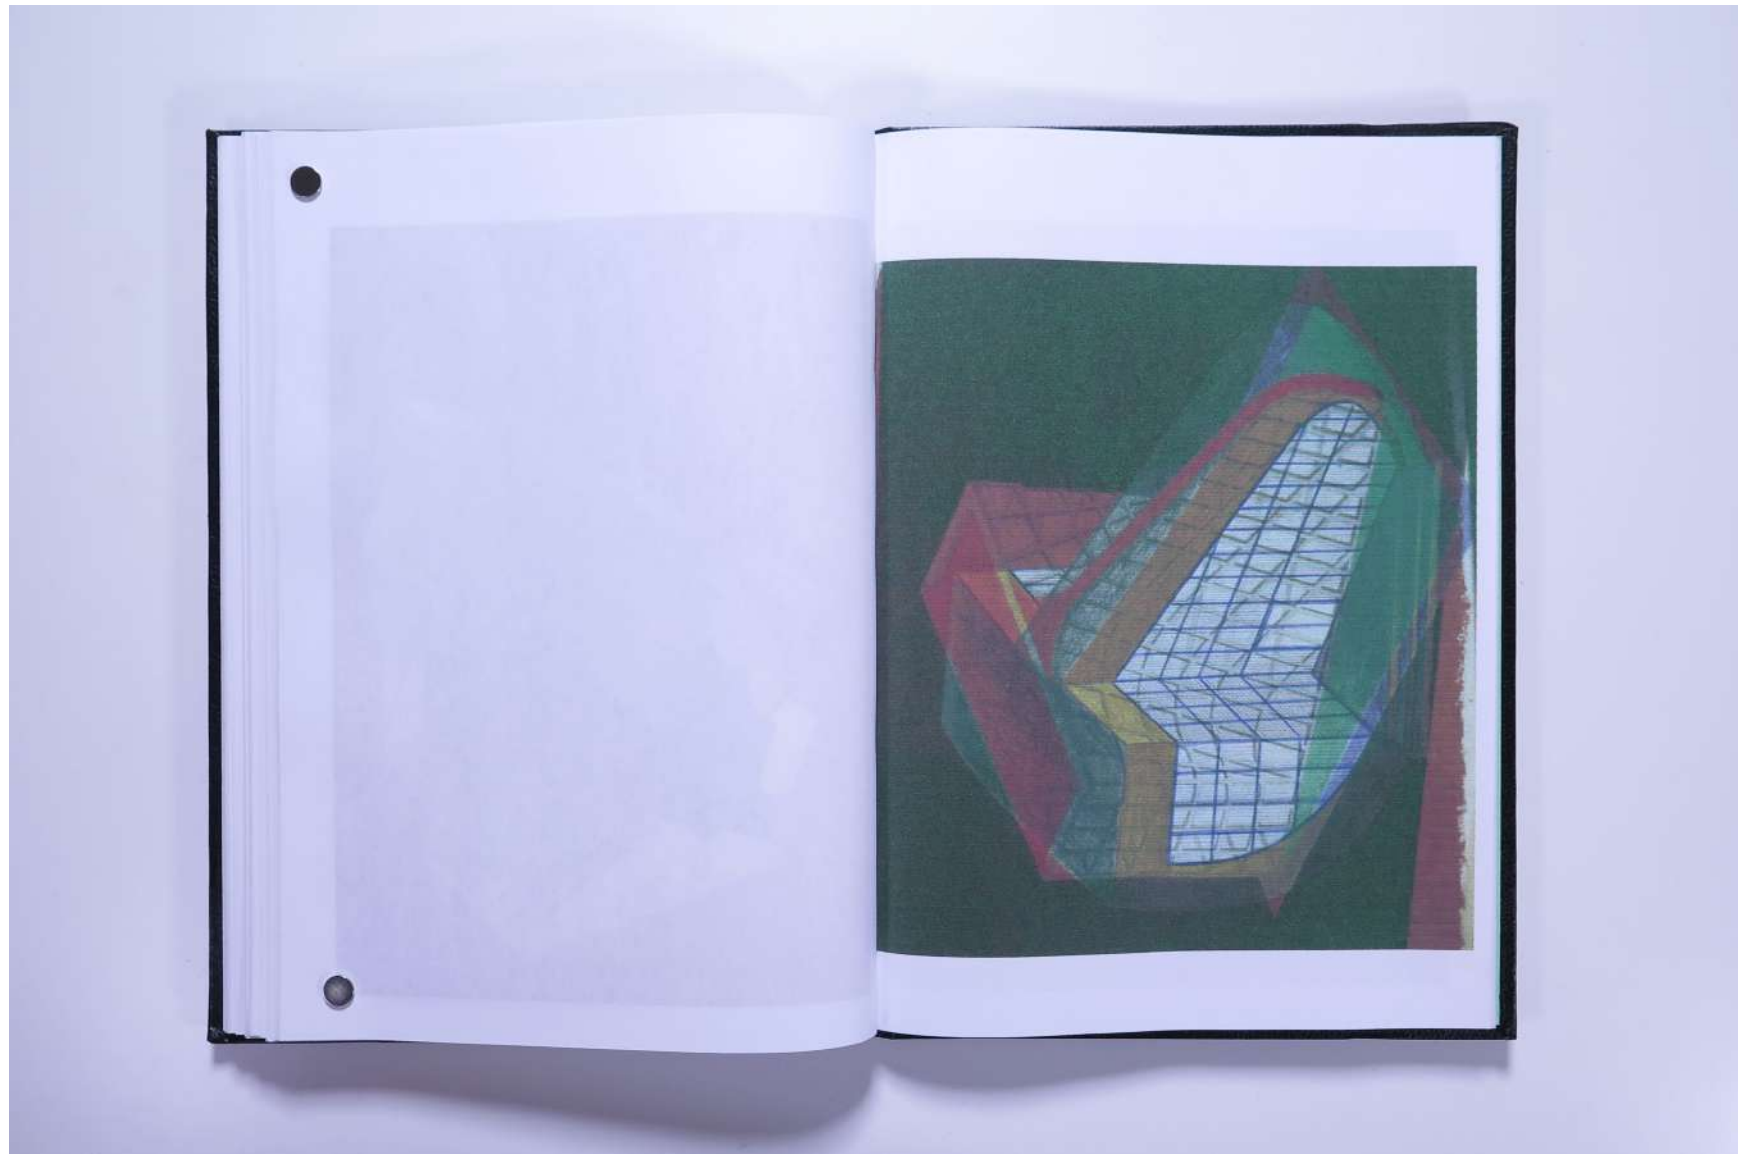

PAUL NEAGU ESTATE

PHOTO ALBUM: LAST, LAST Video Docum. 22mins - 2000

Reference No.

PNE 44.109

Usage terms: © Estate of Paul Neagu. No copying, republication, modification or any other unauthorised use is allowed for material © **PAUL NEAGU ESTATE**.
For further use of this material please seek formal permission from the **PAUL NEAGU ESTATE**.