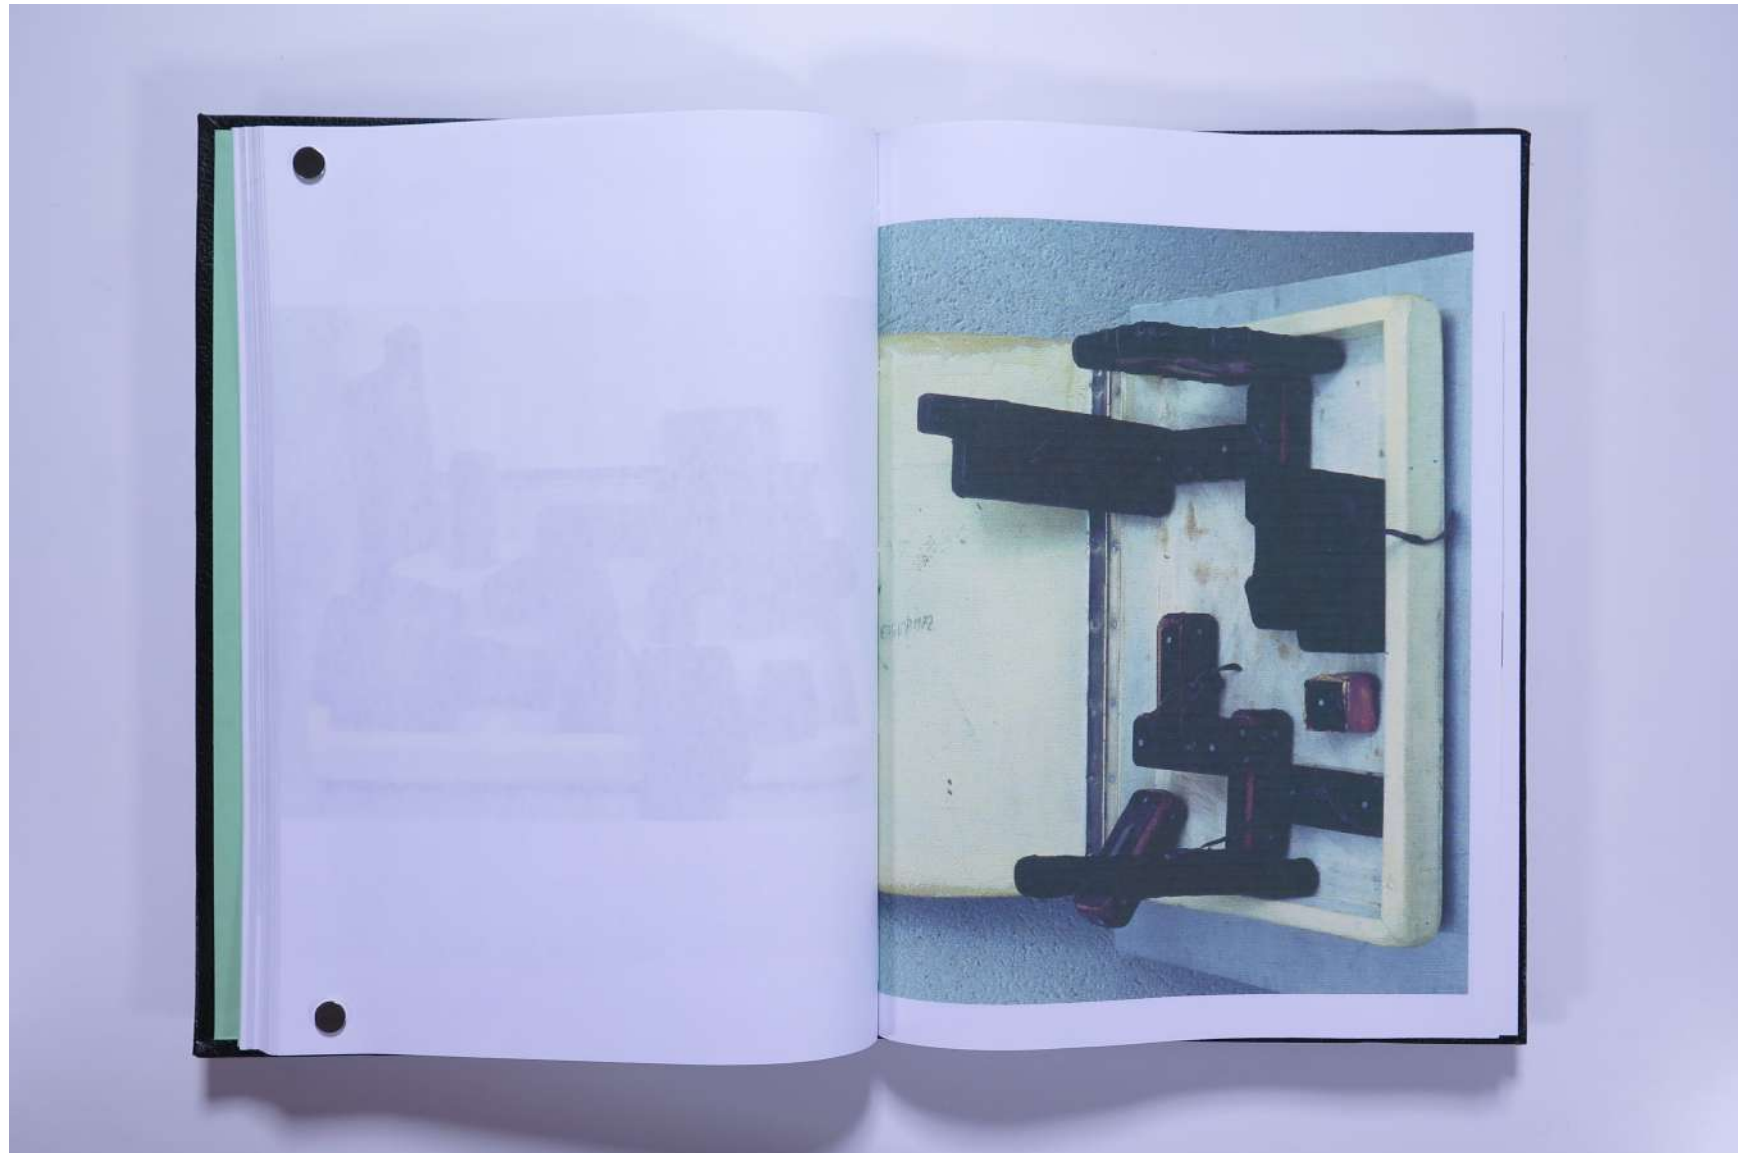

PAUL NEAGU ESTATE

PHOTO ALBUM: LAST, LAST Video Docum. 22mins - 2000

Reference No.

PNE 44.051

Usage terms: © Estate of Paul Neagu. No copying, republication, modification or any other unauthorised use is allowed for material © **PAUL NEAGU** ESTATE.
For further use of this material please seek formal permission from the **PAUL NEAGU** ESTATE.