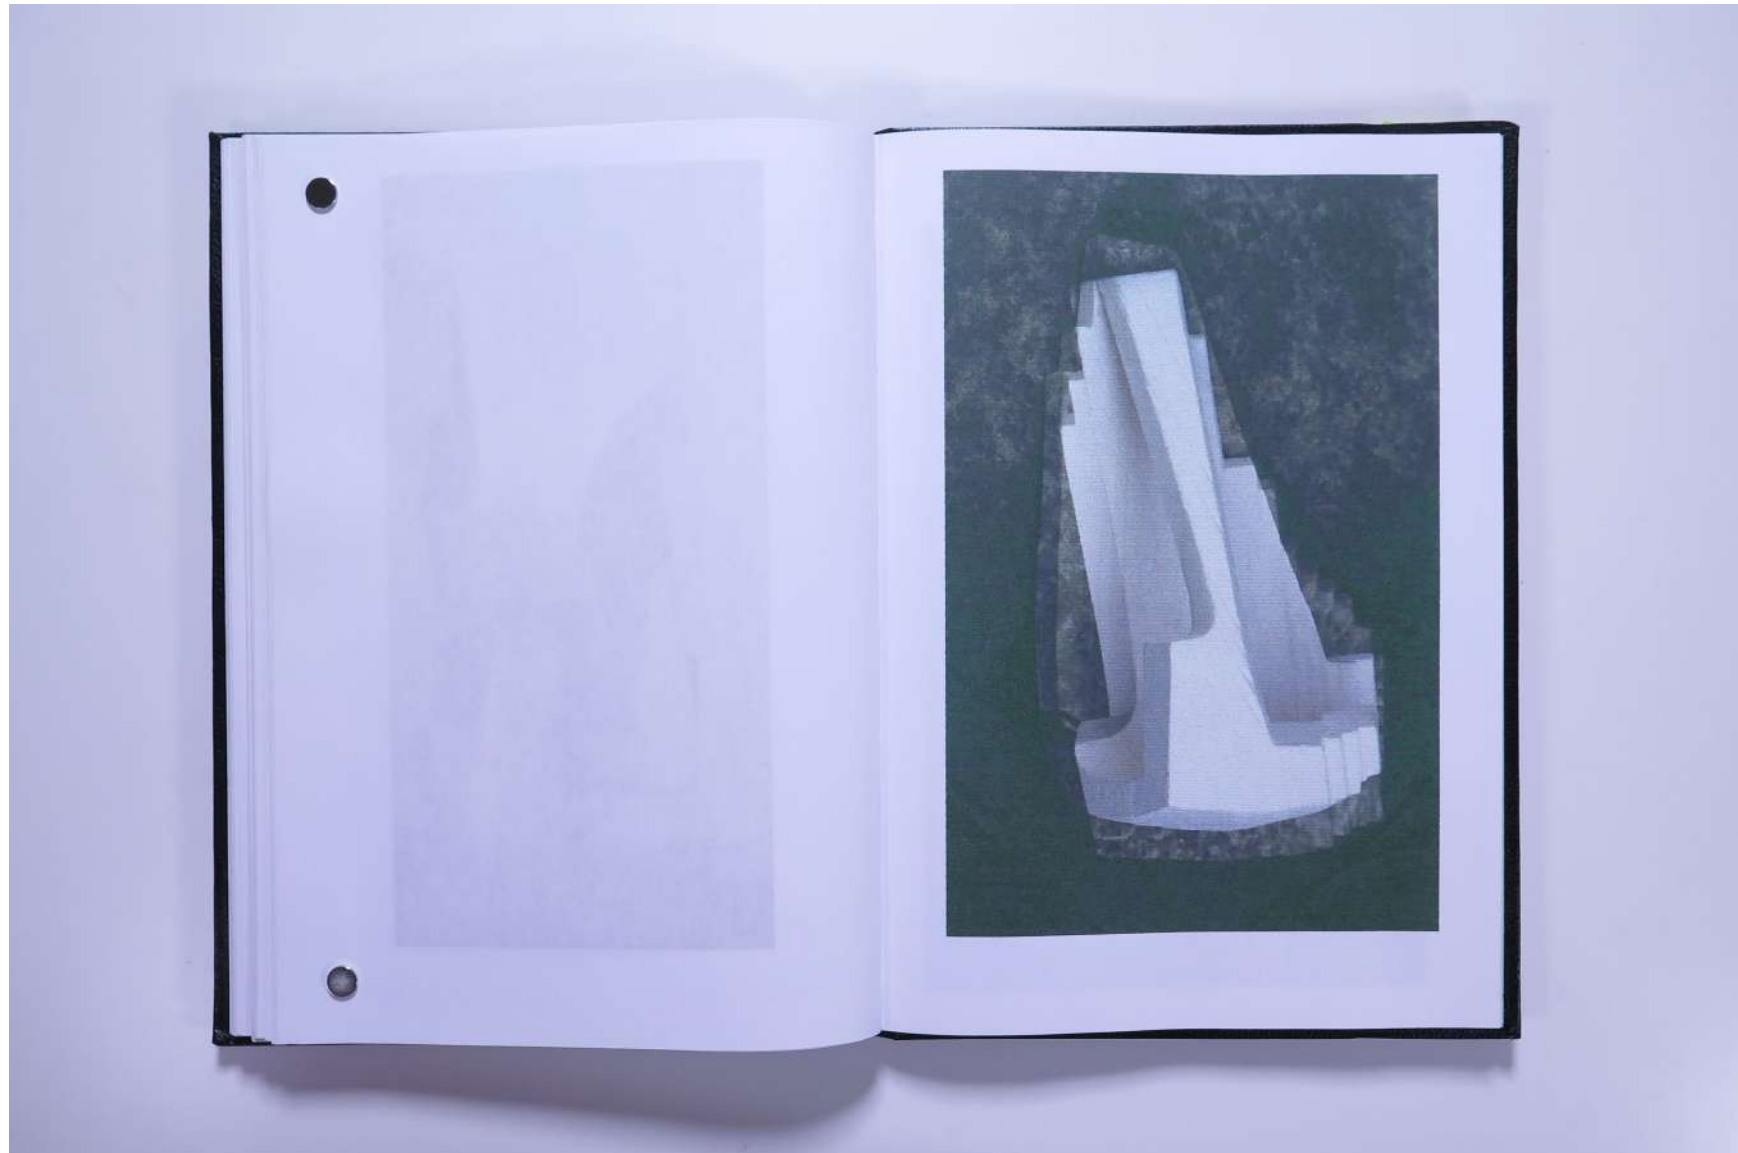

PAUL NEAGU ESTATE

PHOTO ALBUM: LAST, LAST Video Docum. 22mins - 2000

Reference No.

PNE 44.101

Usage terms: © Estate of Paul Neagu. No copying, republication, modification or any other unauthorised use is allowed for material © **PAUL NEAGU** ESTATE.
For further use of this material please seek formal permission from the **PAUL NEAGU** ESTATE.