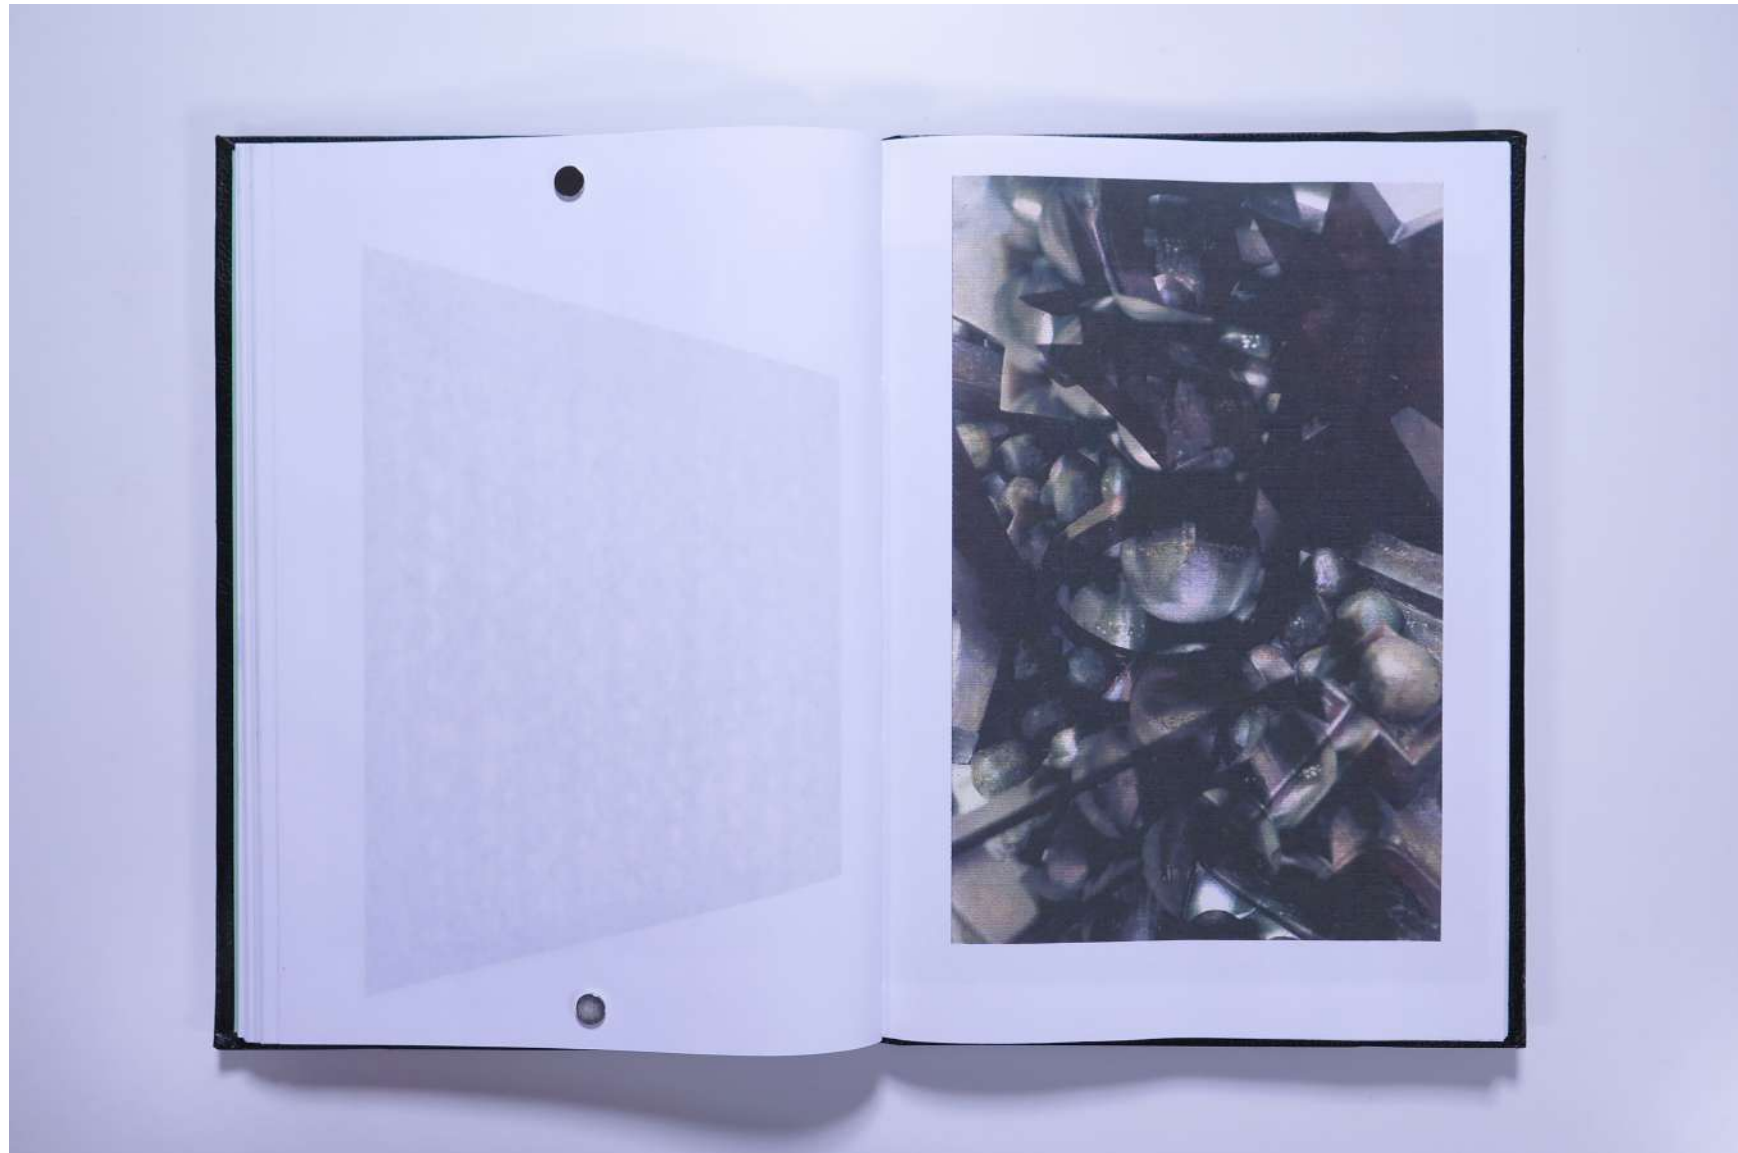

PAUL NEAGU ESTATE

PHOTO ALBUM: LAST, LAST Video Docum. 22mins - 2000

Reference No.

PNE 44.083

Usage terms: © Estate of Paul Neagu. No copying, republication, modification or any other unauthorised use is allowed for material © **PAUL NEAGU** ESTATE.
For further use of this material please seek formal permission from the **PAUL NEAGU** ESTATE.