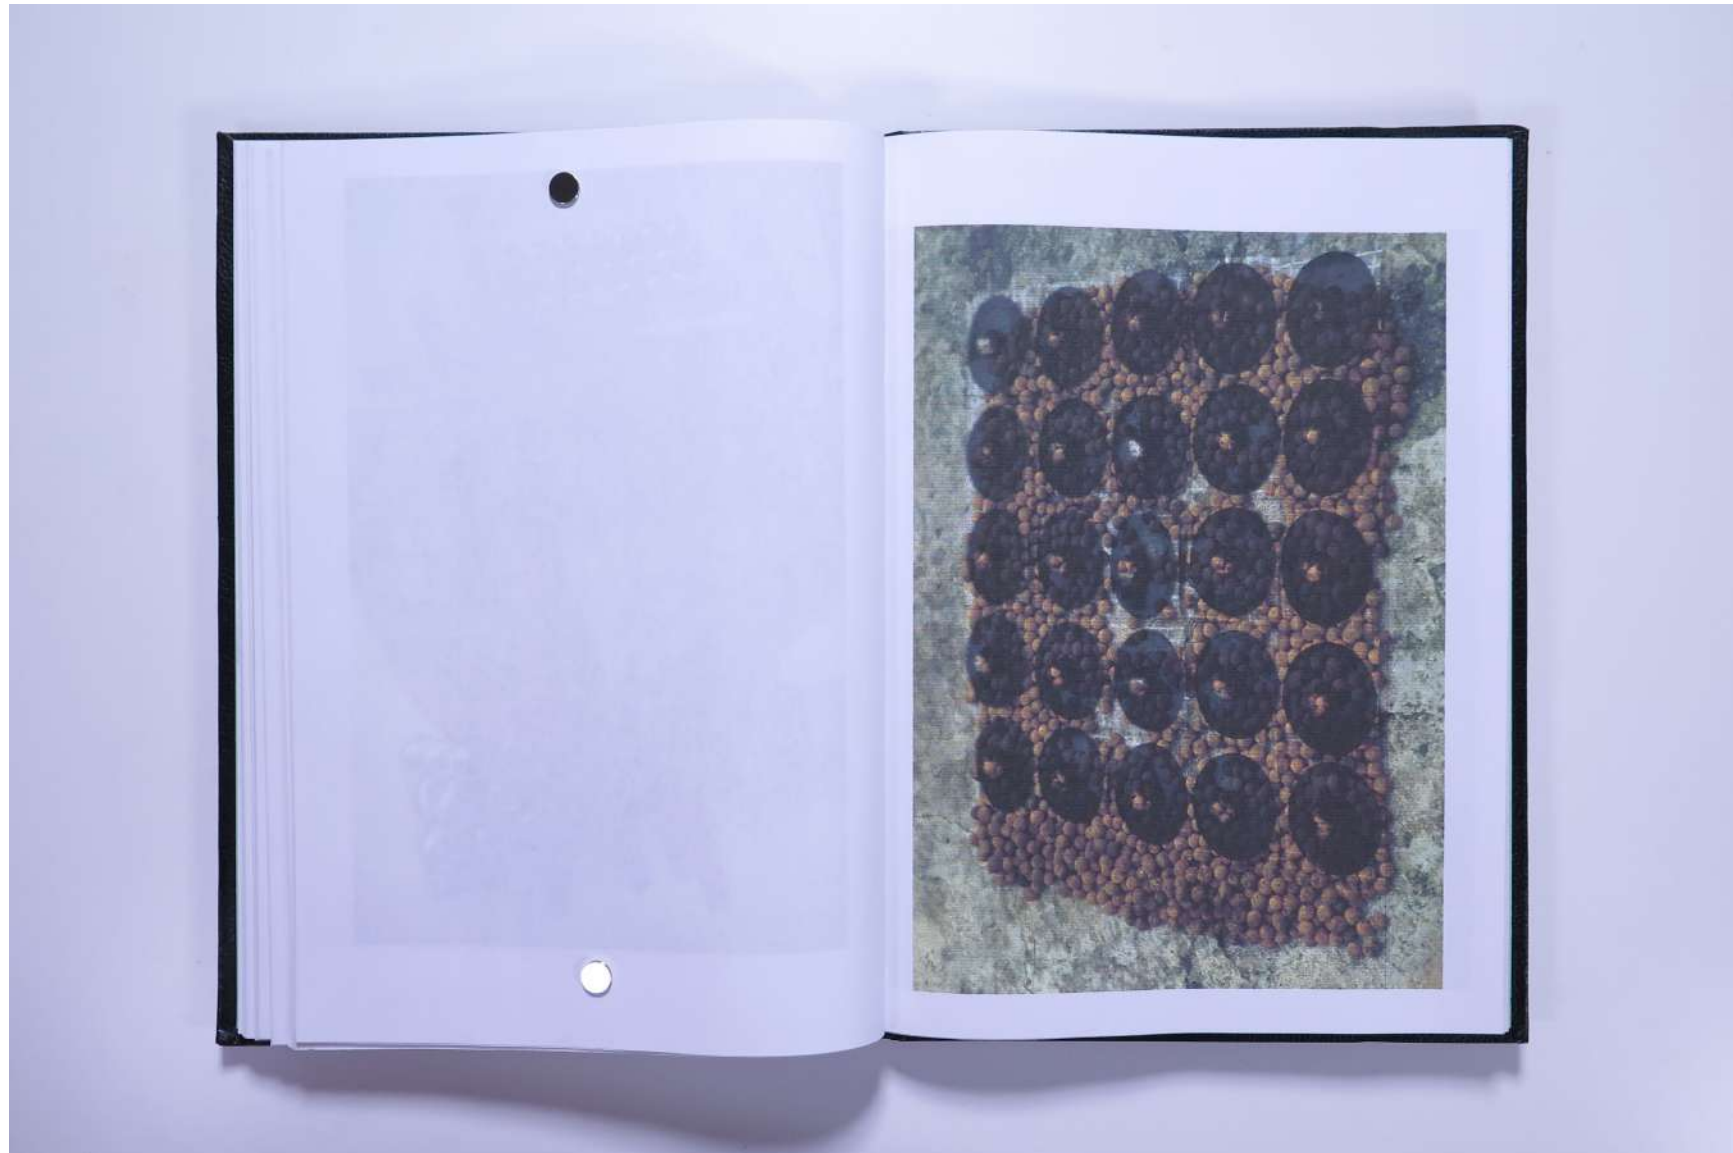

PAUL NEAGU ESTATE

PHOTO ALBUM: LAST, LAST Video Docum. 22mins - 2000

Reference No.

PNE 44.091

Usage terms: © Estate of Paul Neagu. No copying, republication, modification or any other unauthorised use is allowed for material © **PAUL NEAGU** ESTATE.
For further use of this material please seek formal permission from the **PAUL NEAGU** ESTATE.