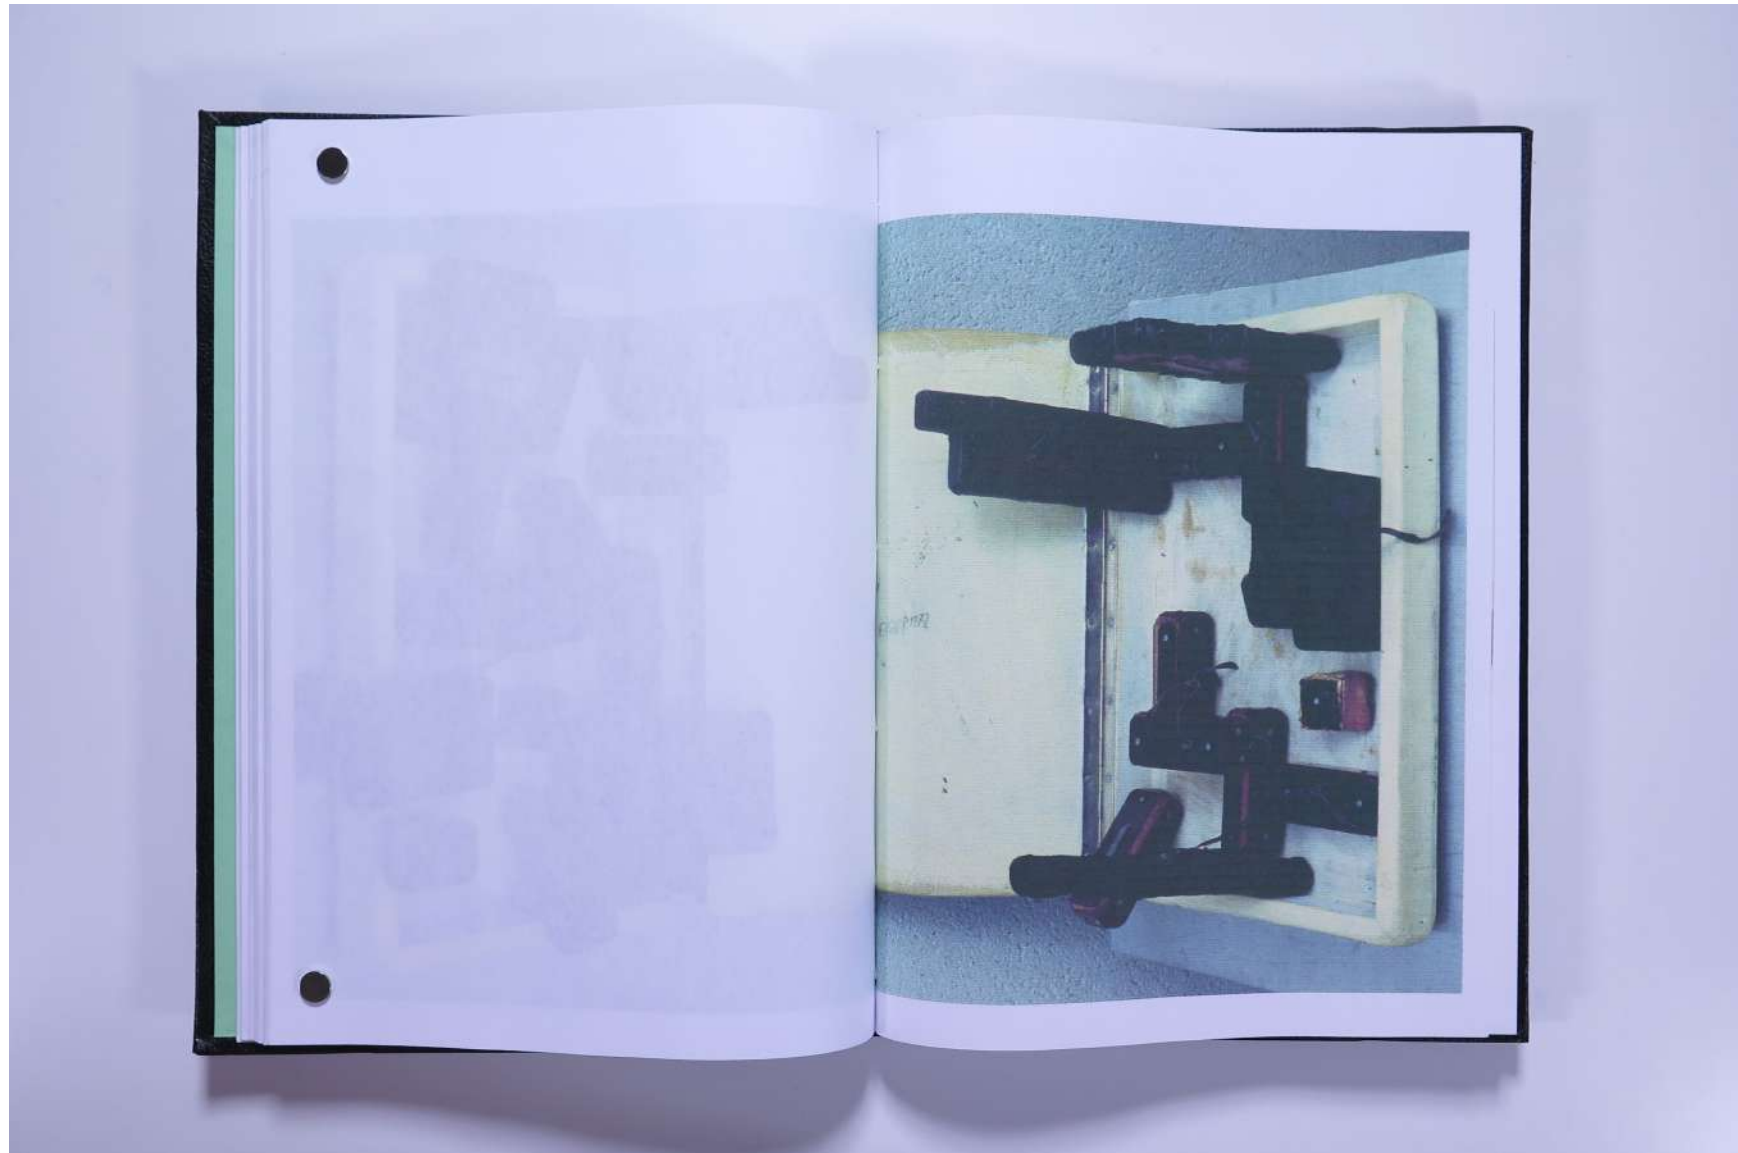

PAUL NEAGU ESTATE

PHOTO ALBUM: LAST, LAST Video Docum. 22mins - 2000

Reference No.

PNE 44.053

Usage terms: © Estate of Paul Neagu. No copying, republication, modification or any other unauthorised use is allowed for material © **PAUL NEAGU** ESTATE.
For further use of this material please seek formal permission from the **PAUL NEAGU** ESTATE.