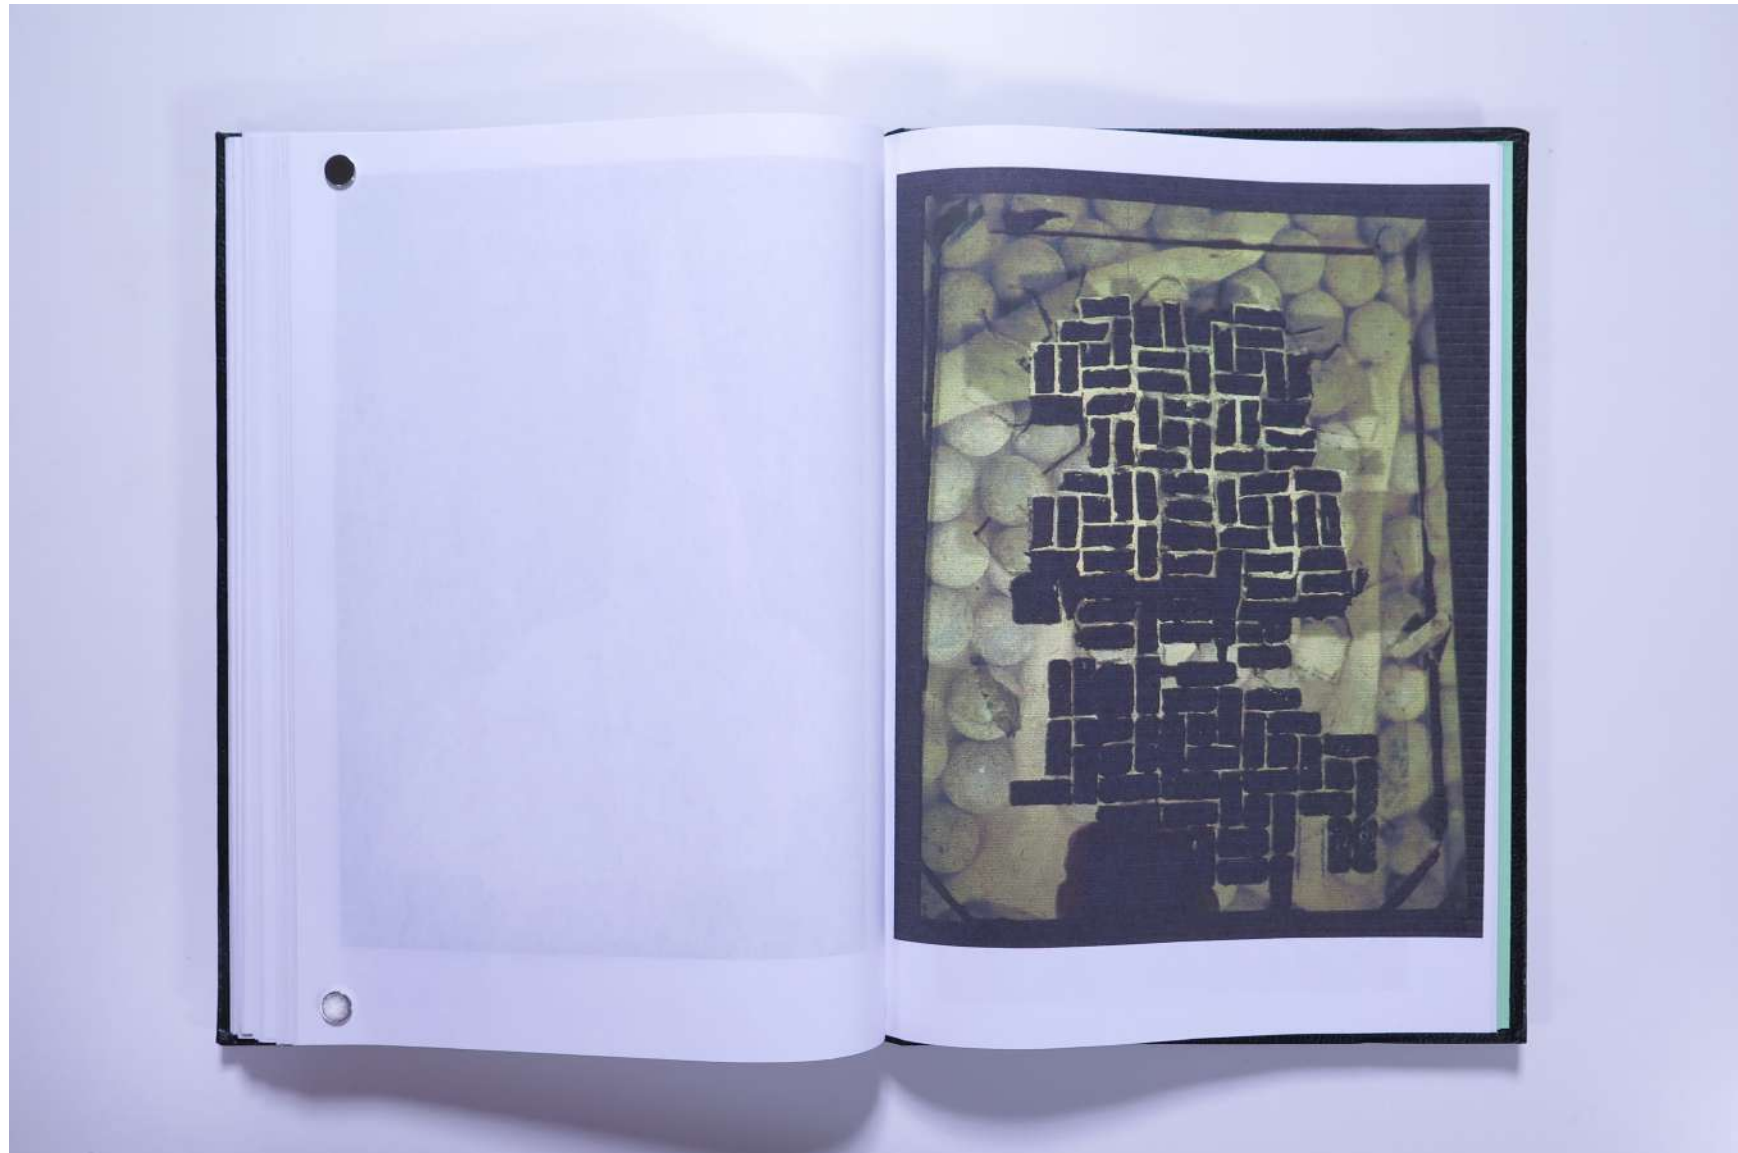

PAUL NEAGU ESTATE

PHOTO ALBUM: LAST, LAST Video Docum. 22mins - 2000

Reference No.

PNE 44.121

Usage terms: © Estate of Paul Neagu. No copying, republication, modification or any other unauthorised use is allowed for material © **PAUL NEAGU** ESTATE.
For further use of this material please seek formal permission from the **PAUL NEAGU** ESTATE.