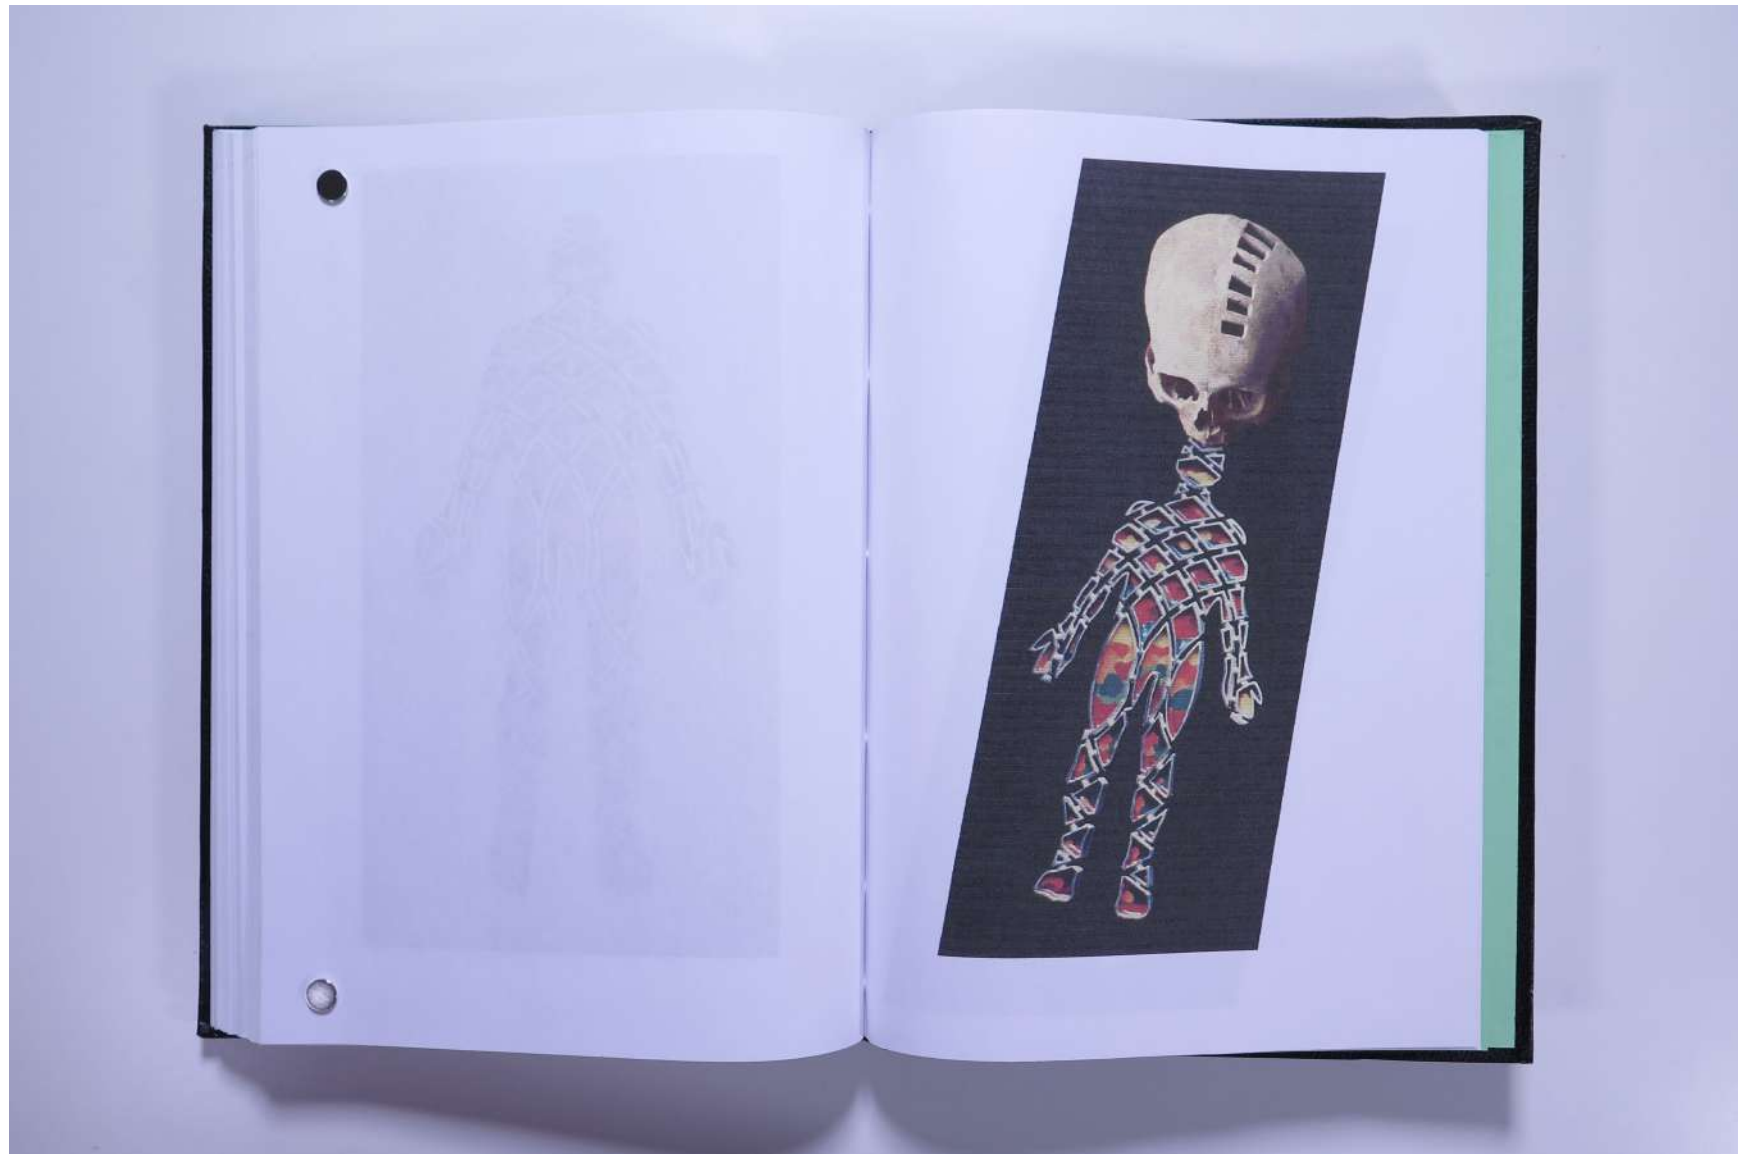

PAUL NEAGU ESTATE

PHOTO ALBUM: LAST, LAST Video Docum. 22mins - 2000

Reference No.

PNE 44.138

Usage terms: © Estate of Paul Neagu. No copying, republication, modification or any other unauthorised use is allowed for material © **PAUL NEAGU** ESTATE.
For further use of this material please seek formal permission from the **PAUL NEAGU** ESTATE.