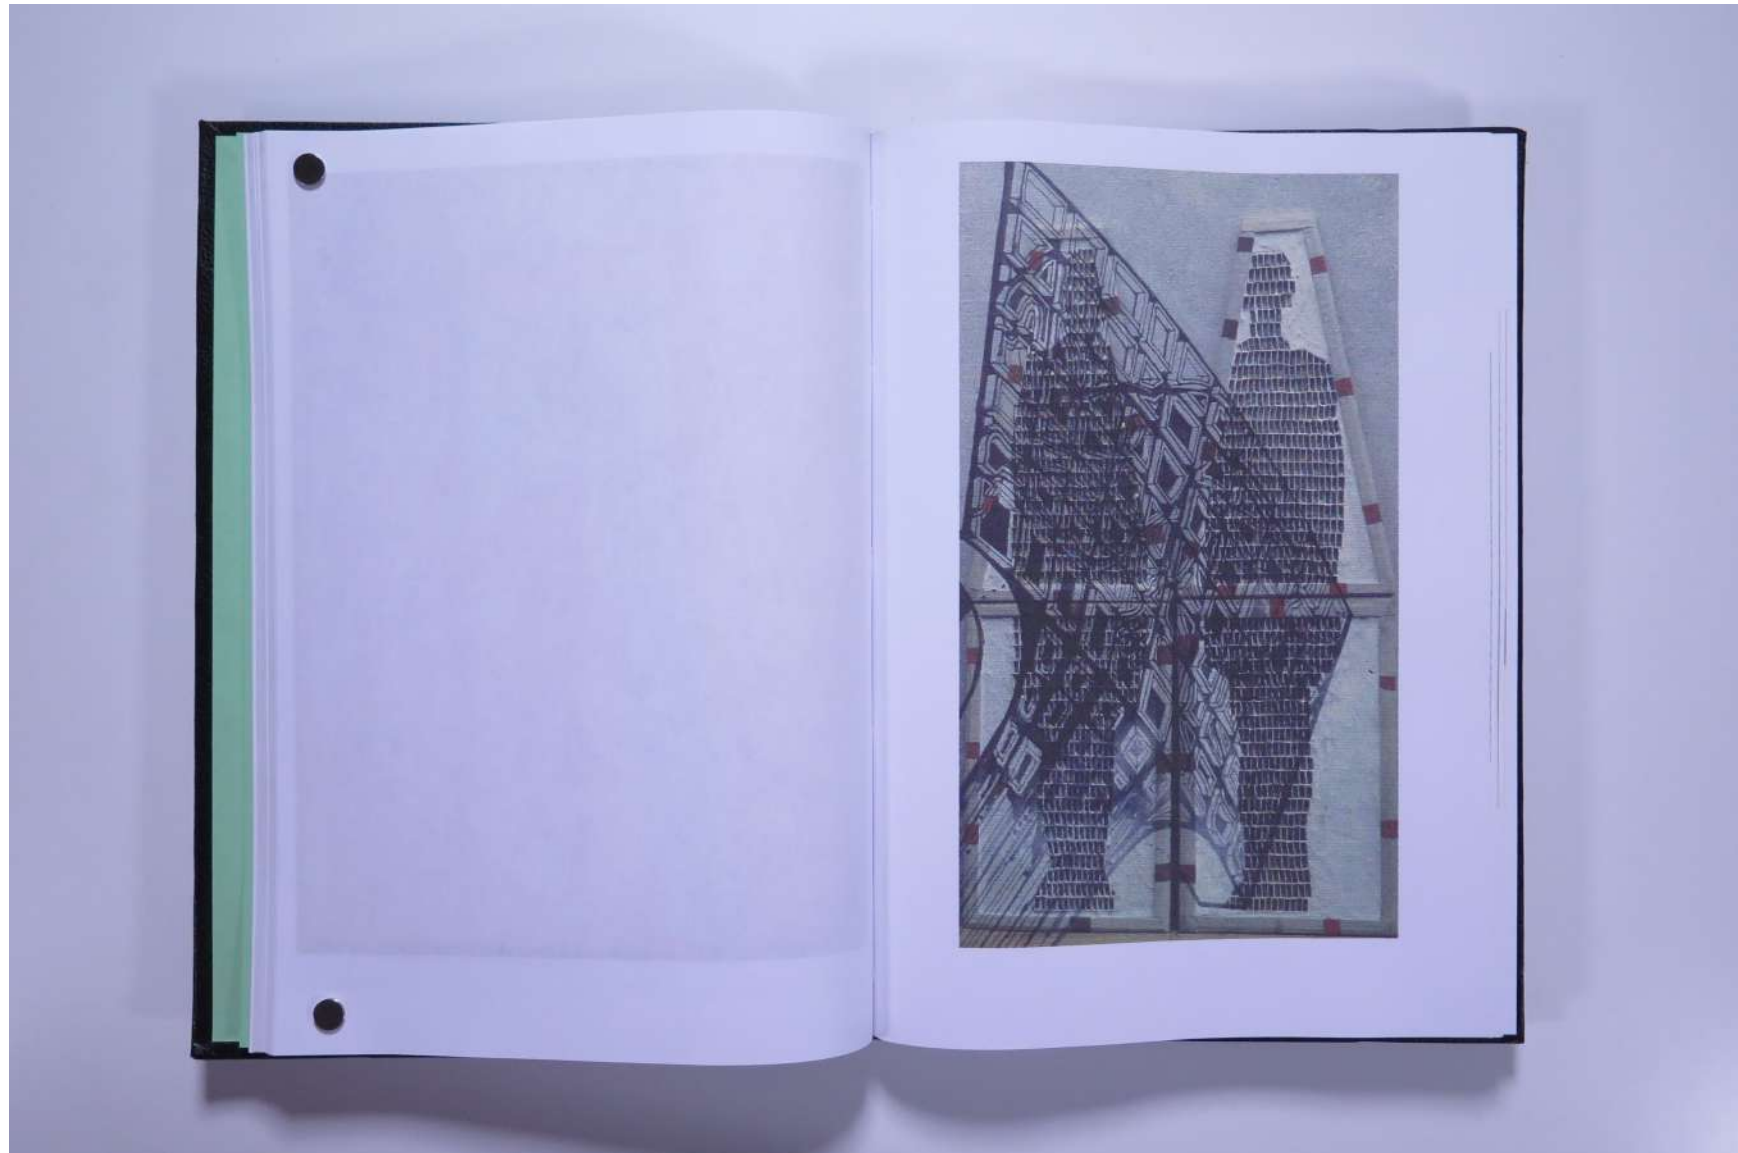

PAUL NEAGU ESTATE

PHOTO ALBUM: LAST, LAST Video Docum. 22mins - 2000

Reference No.

PNE 44.042

Usage terms: © Estate of Paul Neagu. No copying, republication, modification or any other unauthorised use is allowed for material © **PAUL NEAGU** ESTATE.
For further use of this material please seek formal permission from the **PAUL NEAGU** ESTATE.