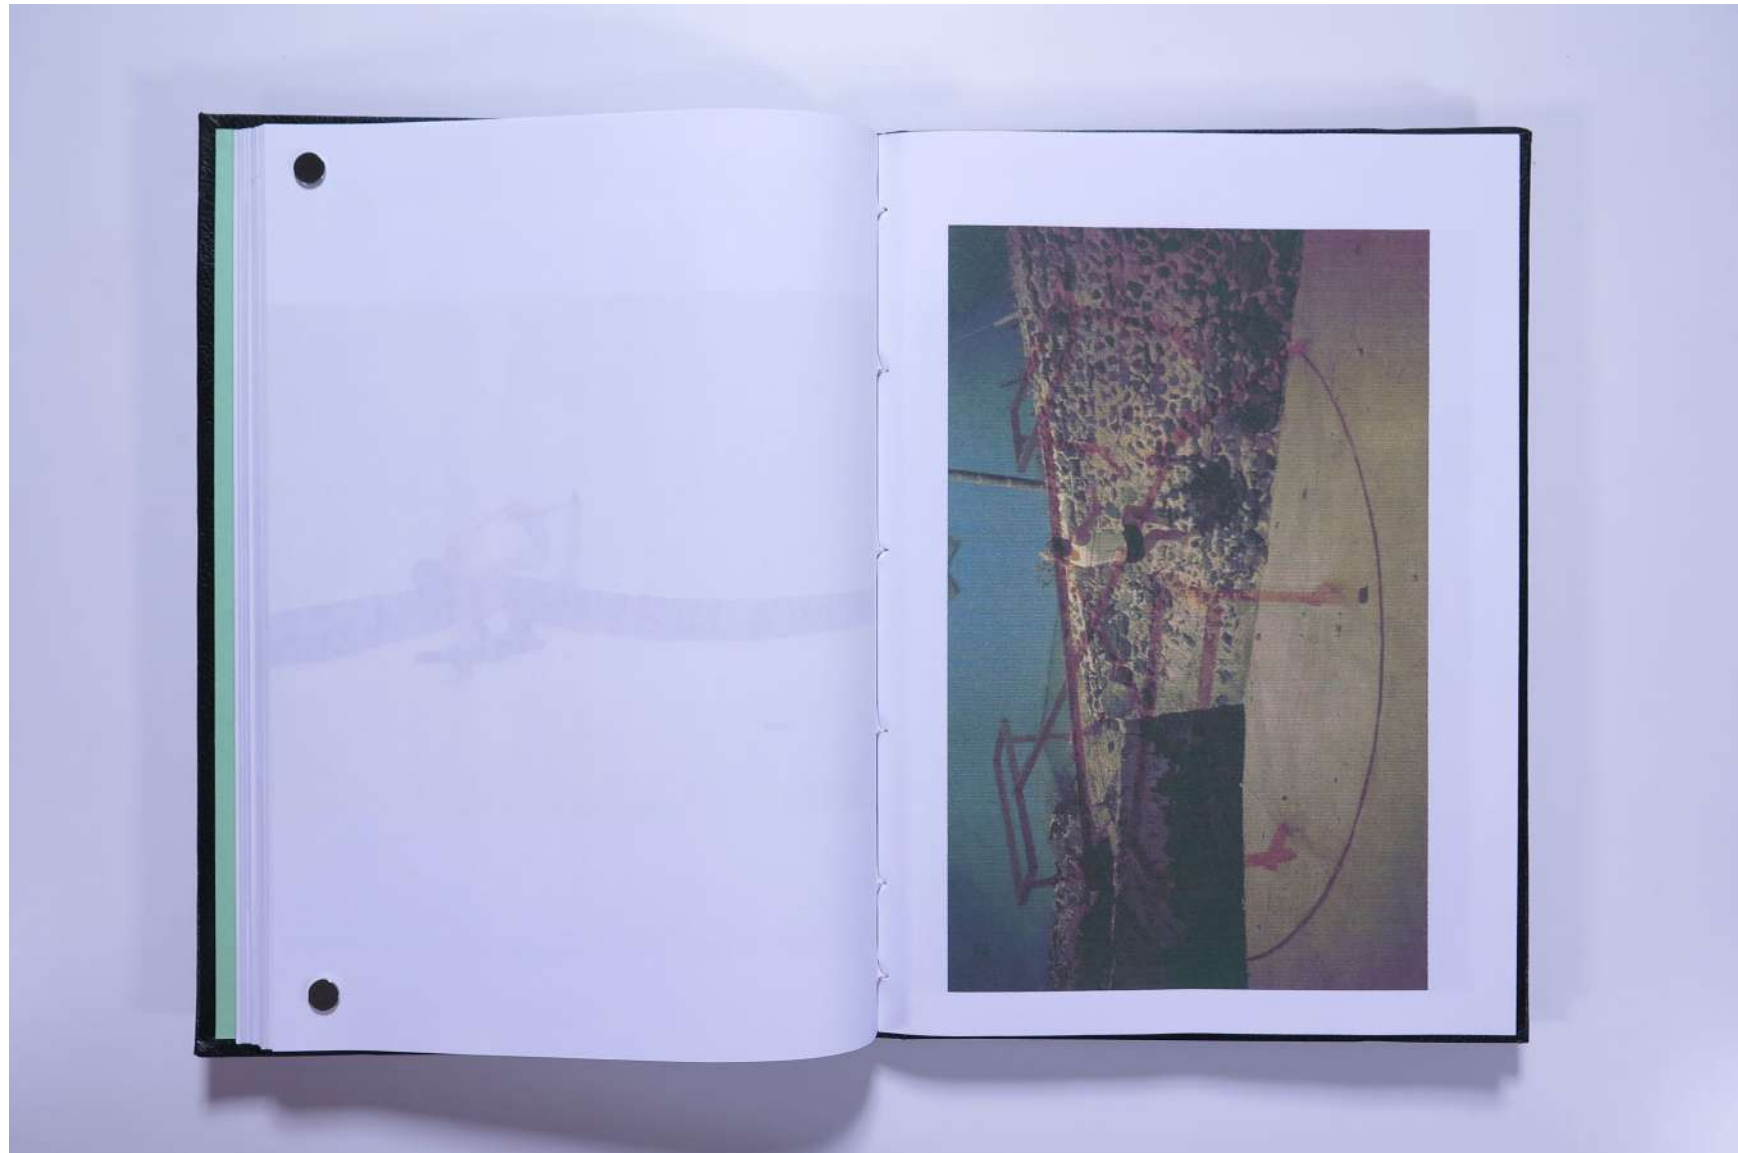

PAUL NEAGU ESTATE

PHOTO ALBUM: LAST, LAST Video Docum. 22mins - 2000

Reference No.

PNE 44.058

Usage terms: © Estate of Paul Neagu. No copying, republication, modification or any other unauthorised use is allowed for material © **PAUL NEAGU** ESTATE.
For further use of this material please seek formal permission from the **PAUL NEAGU** ESTATE.