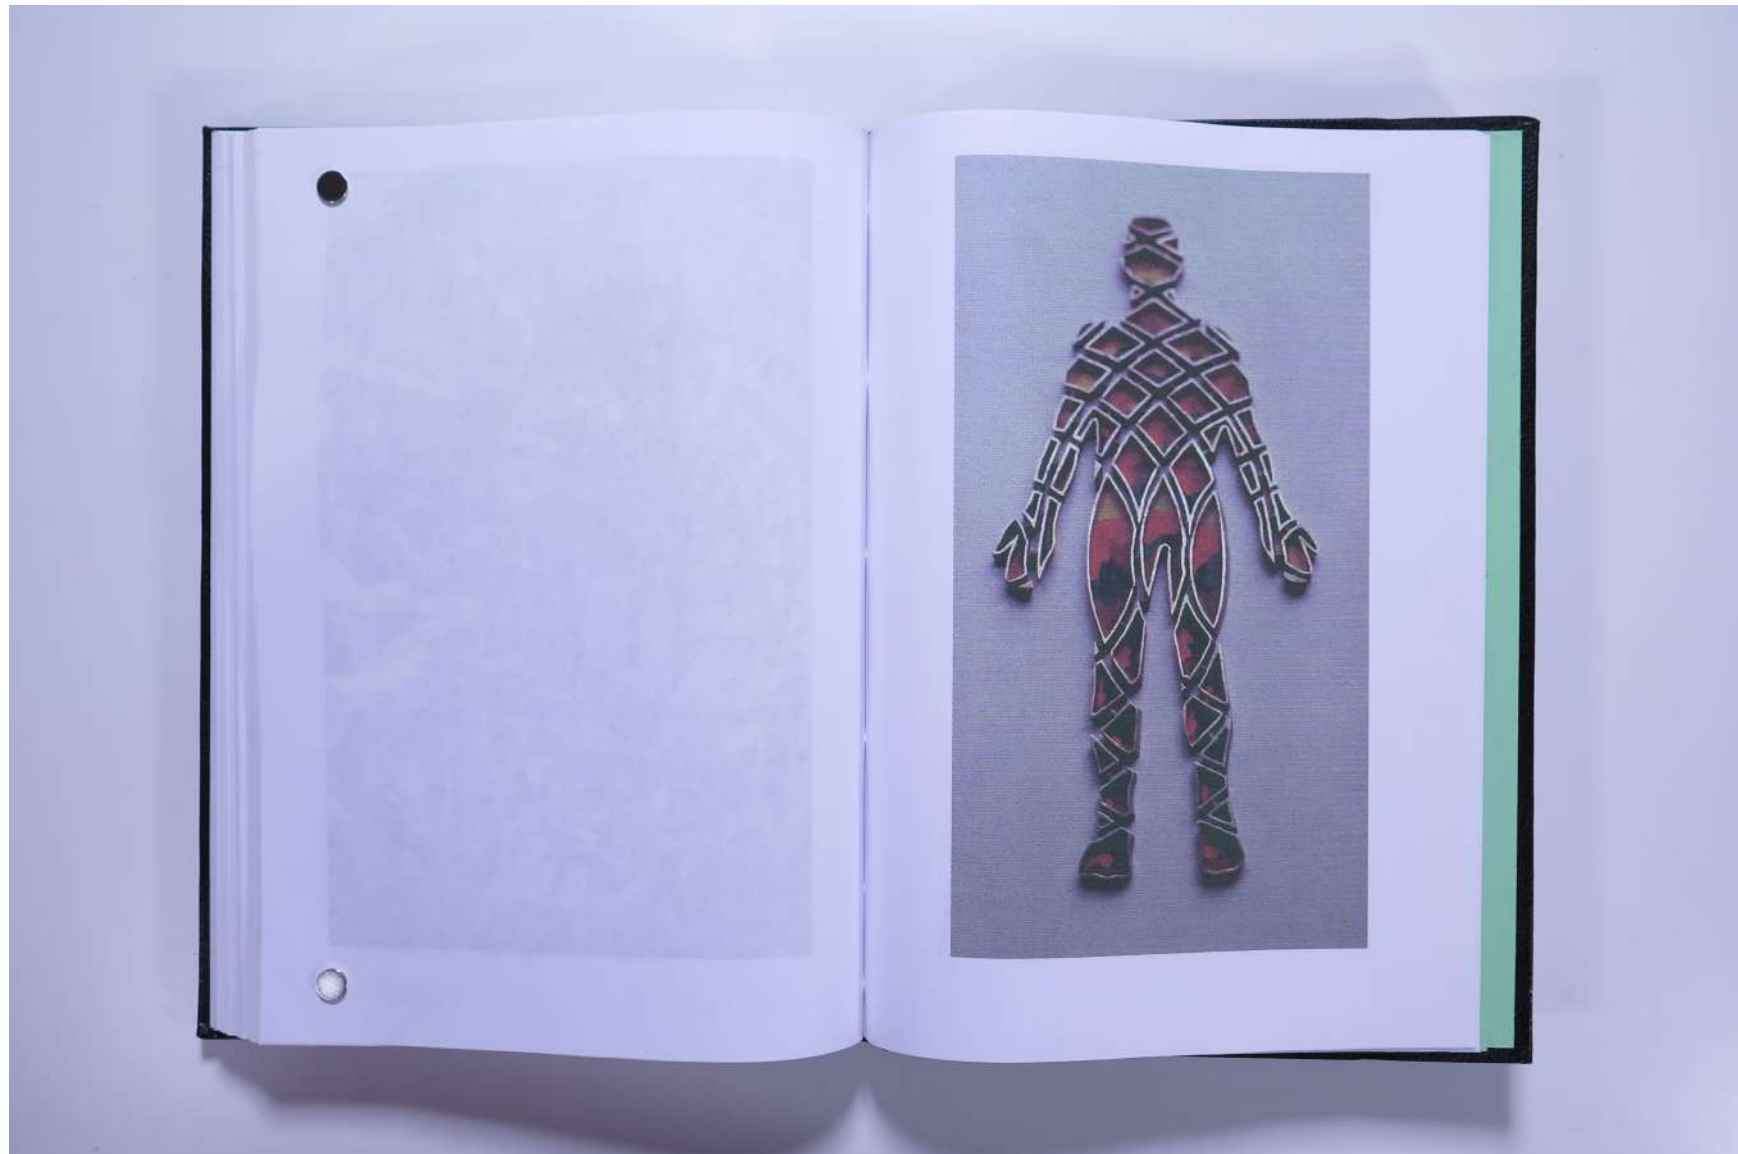

PAUL NEAGU ESTATE

PHOTO ALBUM: LAST, LAST Video Docum. 22mins - 2000

Reference No.

PNE 44.137

Usage terms: © Estate of Paul Neagu. No copying, republication, modification or any other unauthorised use is allowed for material © **PAUL NEAGU** ESTATE.
For further use of this material please seek formal permission from the **PAUL NEAGU** ESTATE.