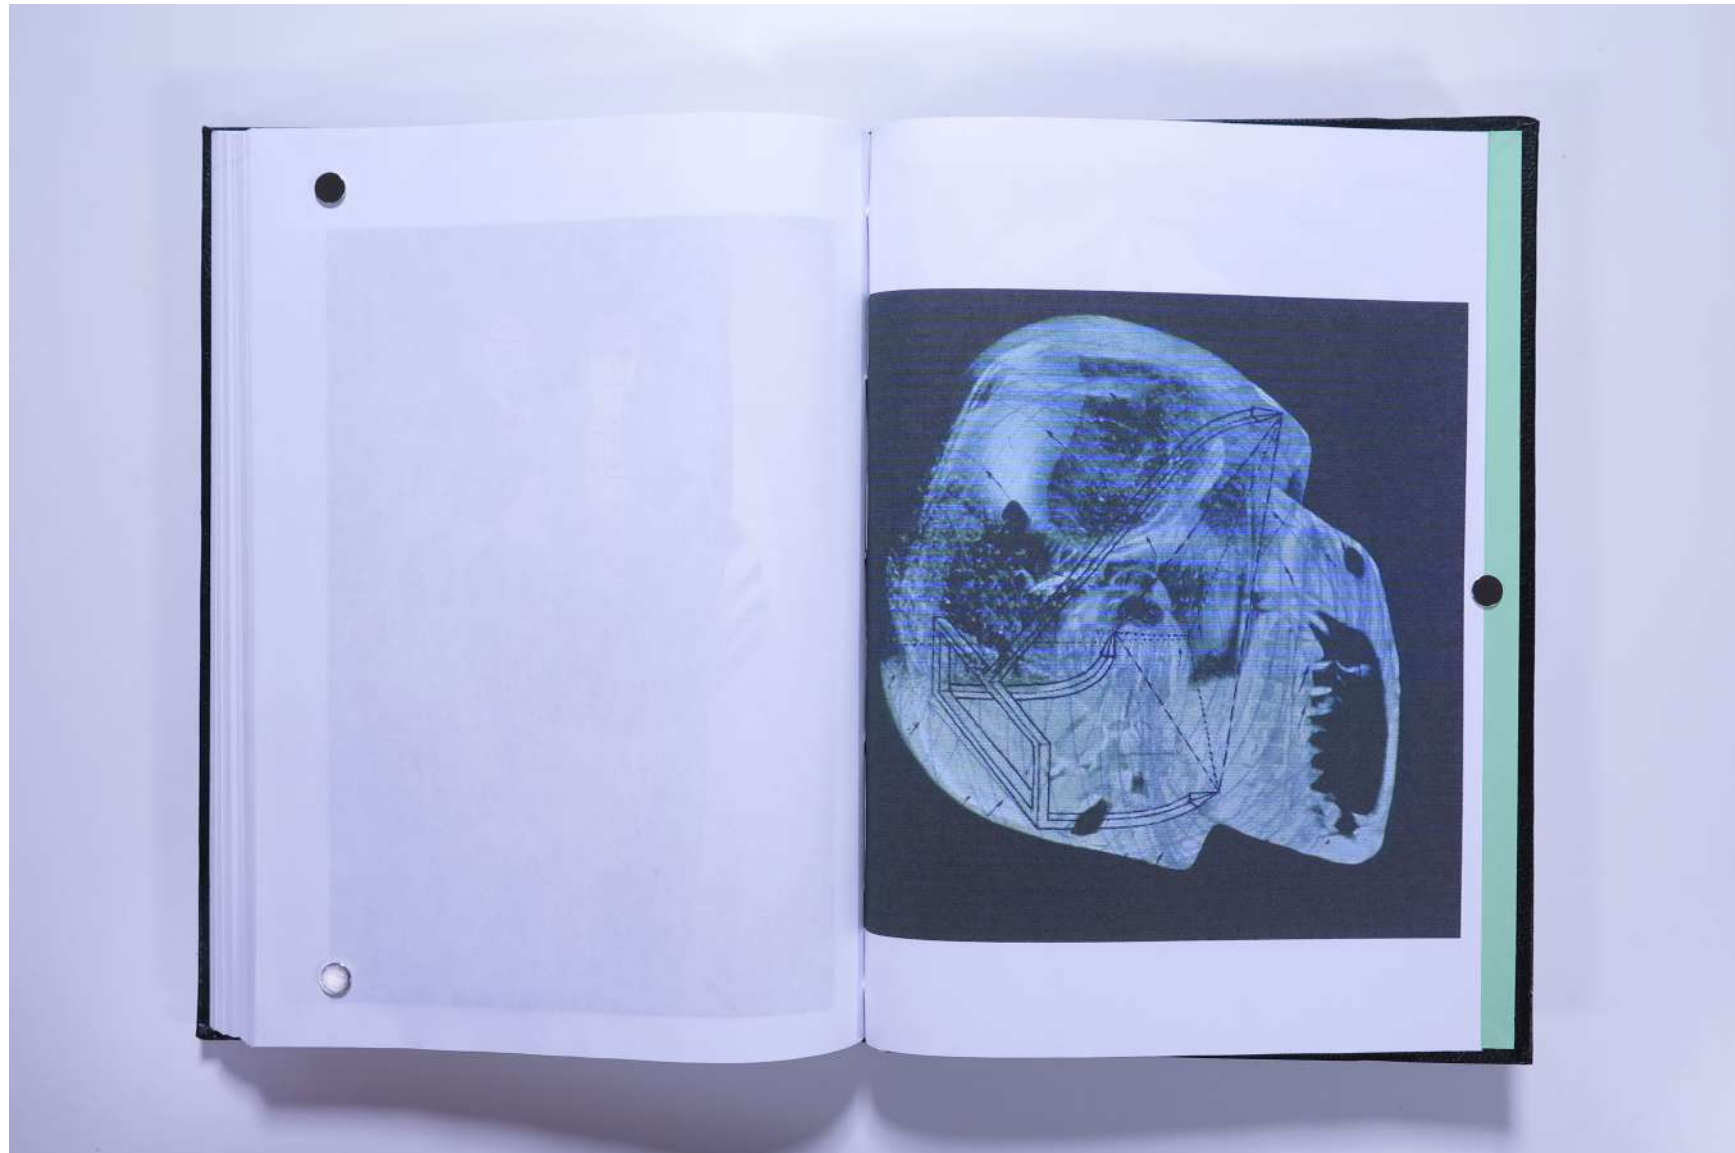

PAUL NEAGU ESTATE

PHOTO ALBUM: LAST, LAST Video Docum. 22mins - 2000

Reference No.

PNE 44.143

Usage terms: © Estate of Paul Neagu. No copying, republication, modification or any other unauthorised use is allowed for material © **PAUL NEAGU** ESTATE.
For further use of this material please seek formal permission from the **PAUL NEAGU** ESTATE.