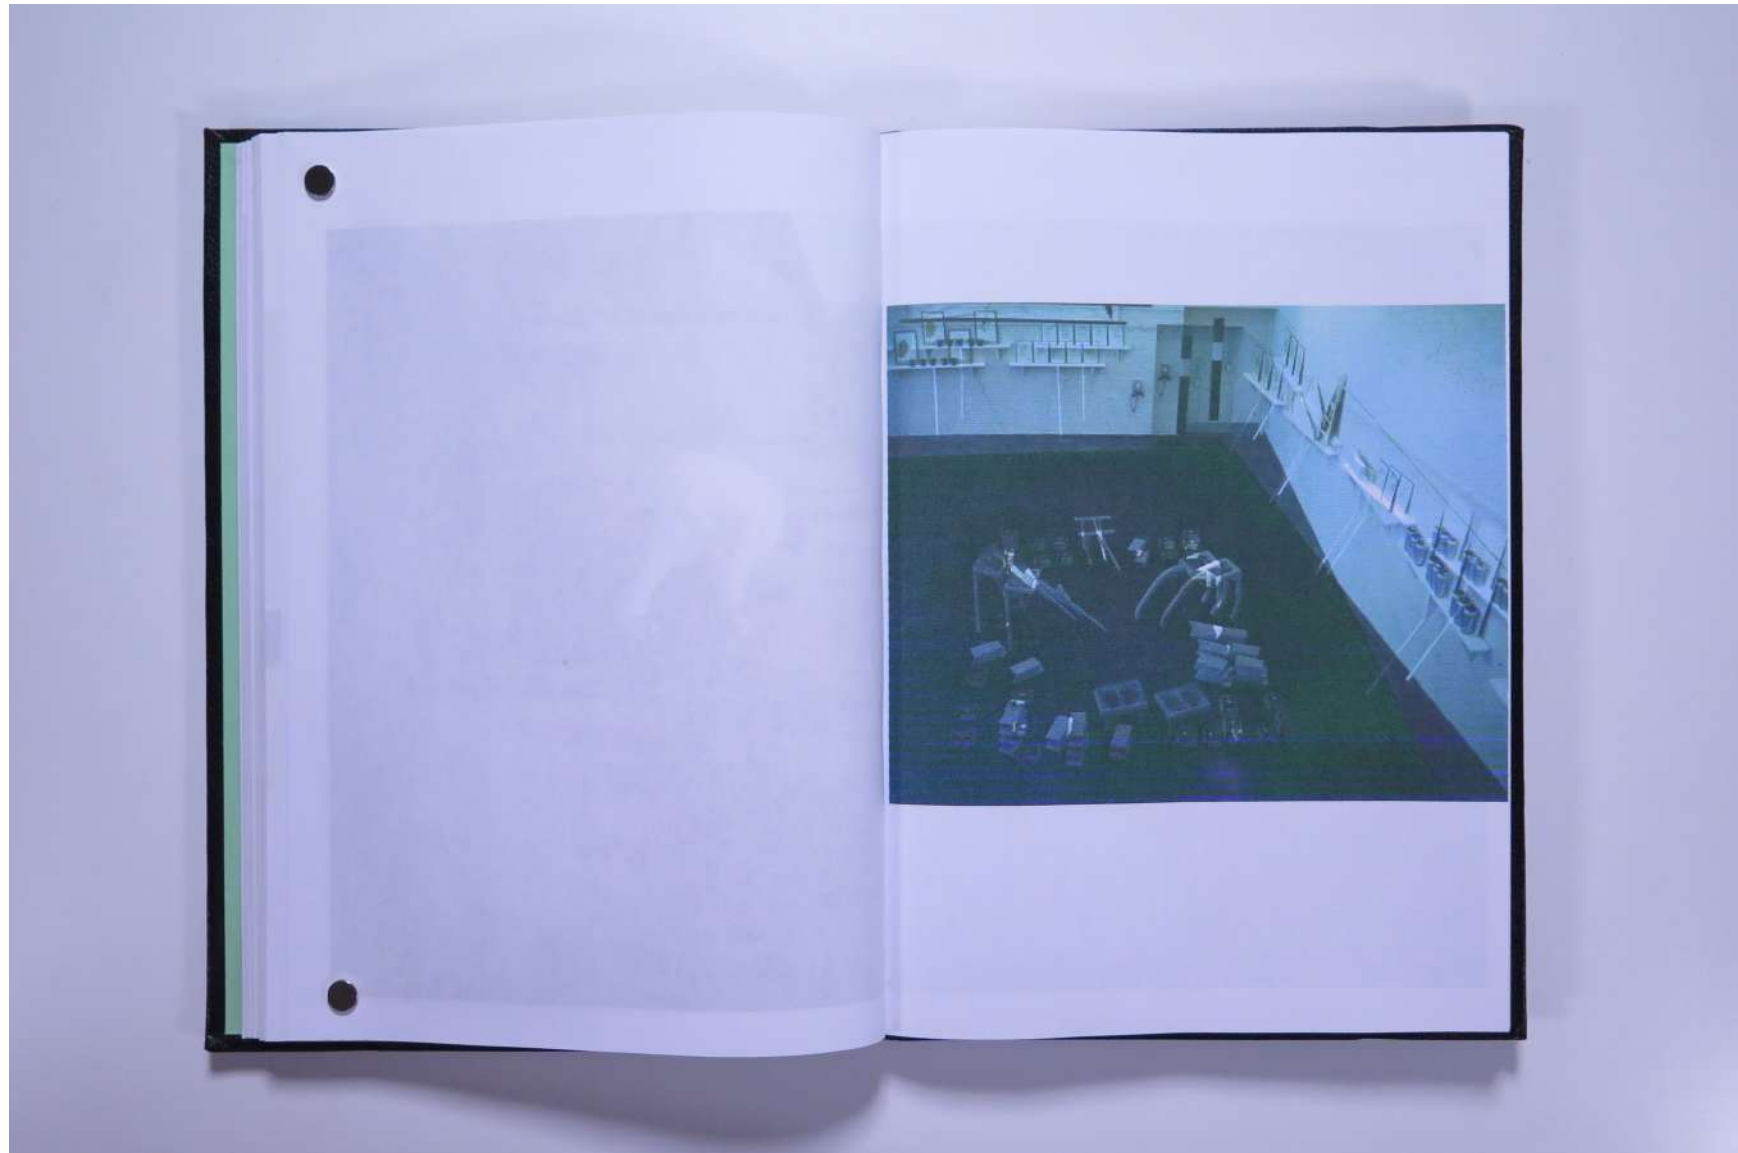

PAUL NEAGU ESTATE

PHOTO ALBUM: LAST, LAST Video Docum. 22mins - 2000

Reference No.

PNE 44.061

Usage terms: © Estate of Paul Neagu. No copying, republication, modification or any other unauthorised use is allowed for material © **PAUL NEAGU ESTATE**.
For further use of this material please seek formal permission from the **PAUL NEAGU ESTATE**.