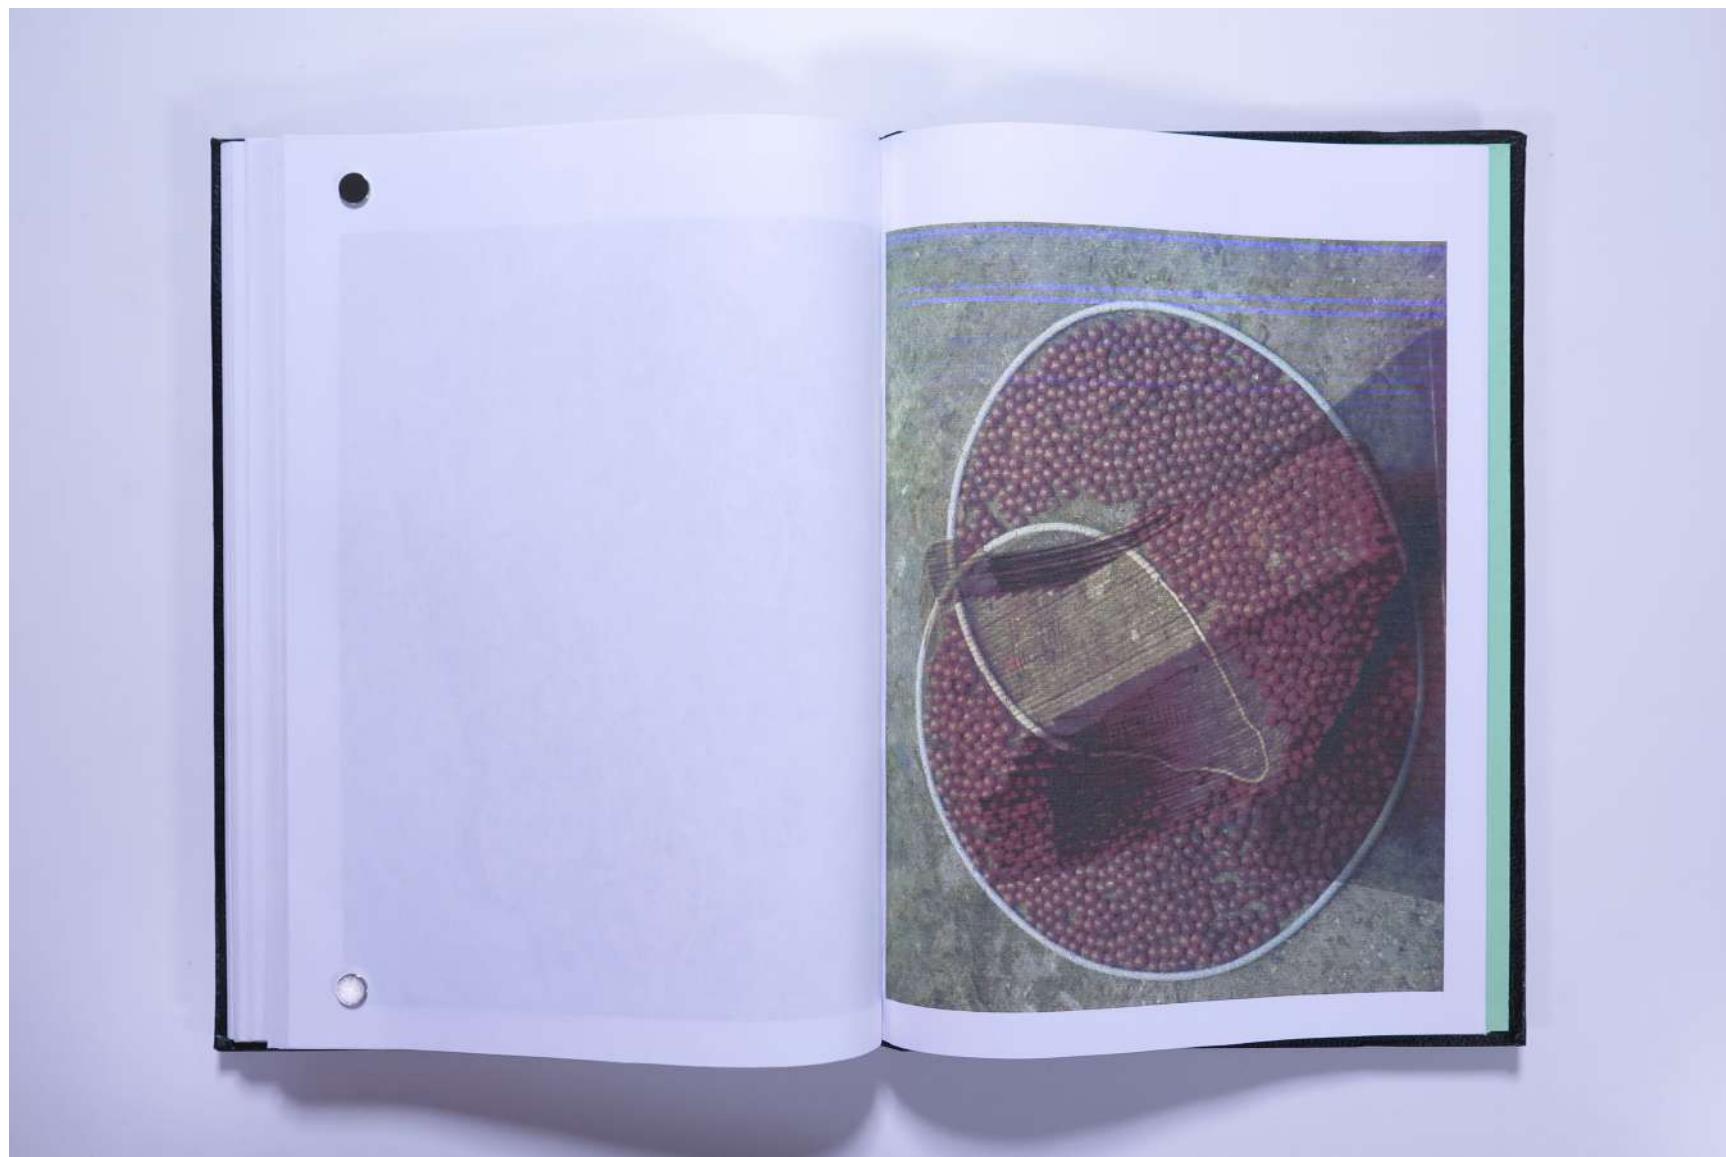

PAUL NEAGU ESTATE

PHOTO ALBUM: LAST, LAST Video Docum. 22mins - 2000

Reference No.

PNE 44.128

Usage terms: © Estate of Paul Neagu. No copying, republication, modification or any other unauthorised use is allowed for material © **PAUL NEAGU** ESTATE.
For further use of this material please seek formal permission from the **PAUL NEAGU** ESTATE.