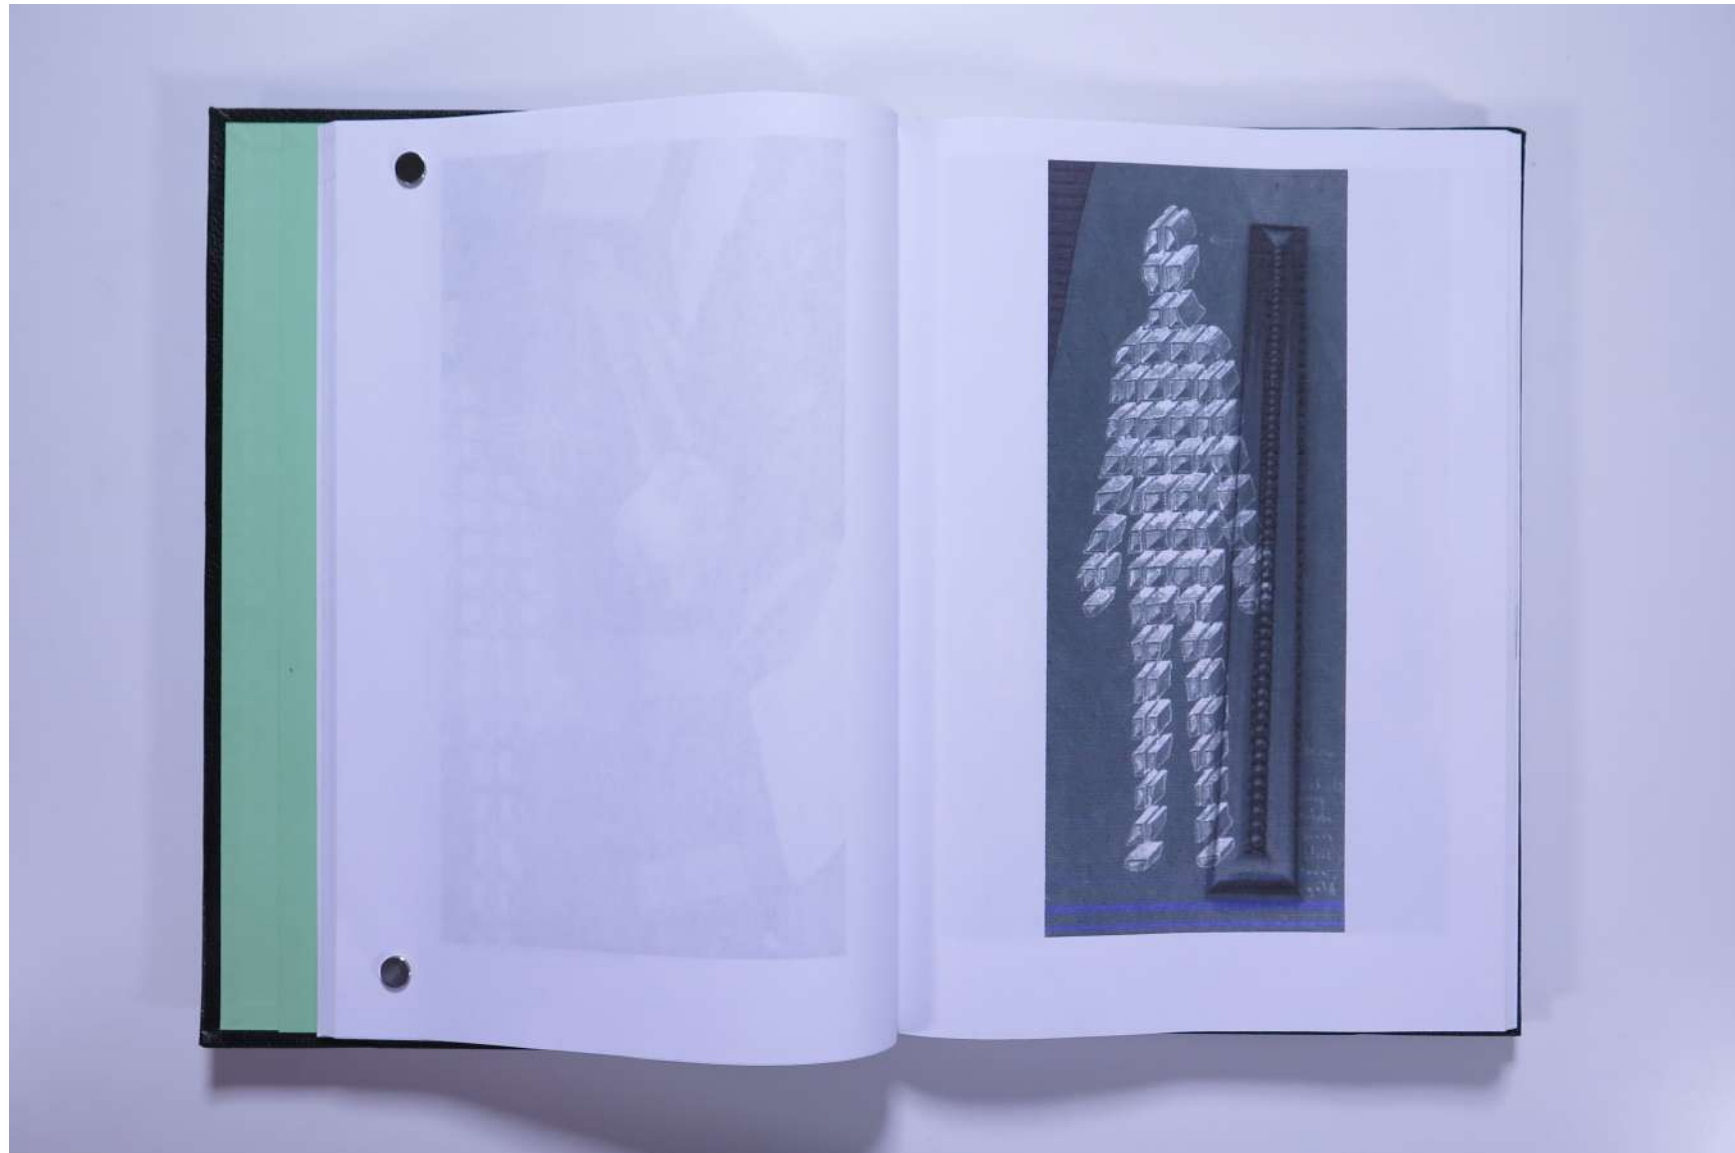

PAUL NEAGU ESTATE

PHOTO ALBUM: LAST, LAST Video Docum. 22mins - 2000

Reference No.

PNE 44.028

Usage terms: © Estate of Paul Neagu. No copying, republication, modification or any other unauthorised use is allowed for material © **PAUL NEAGU** ESTATE.
For further use of this material please seek formal permission from the **PAUL NEAGU** ESTATE.