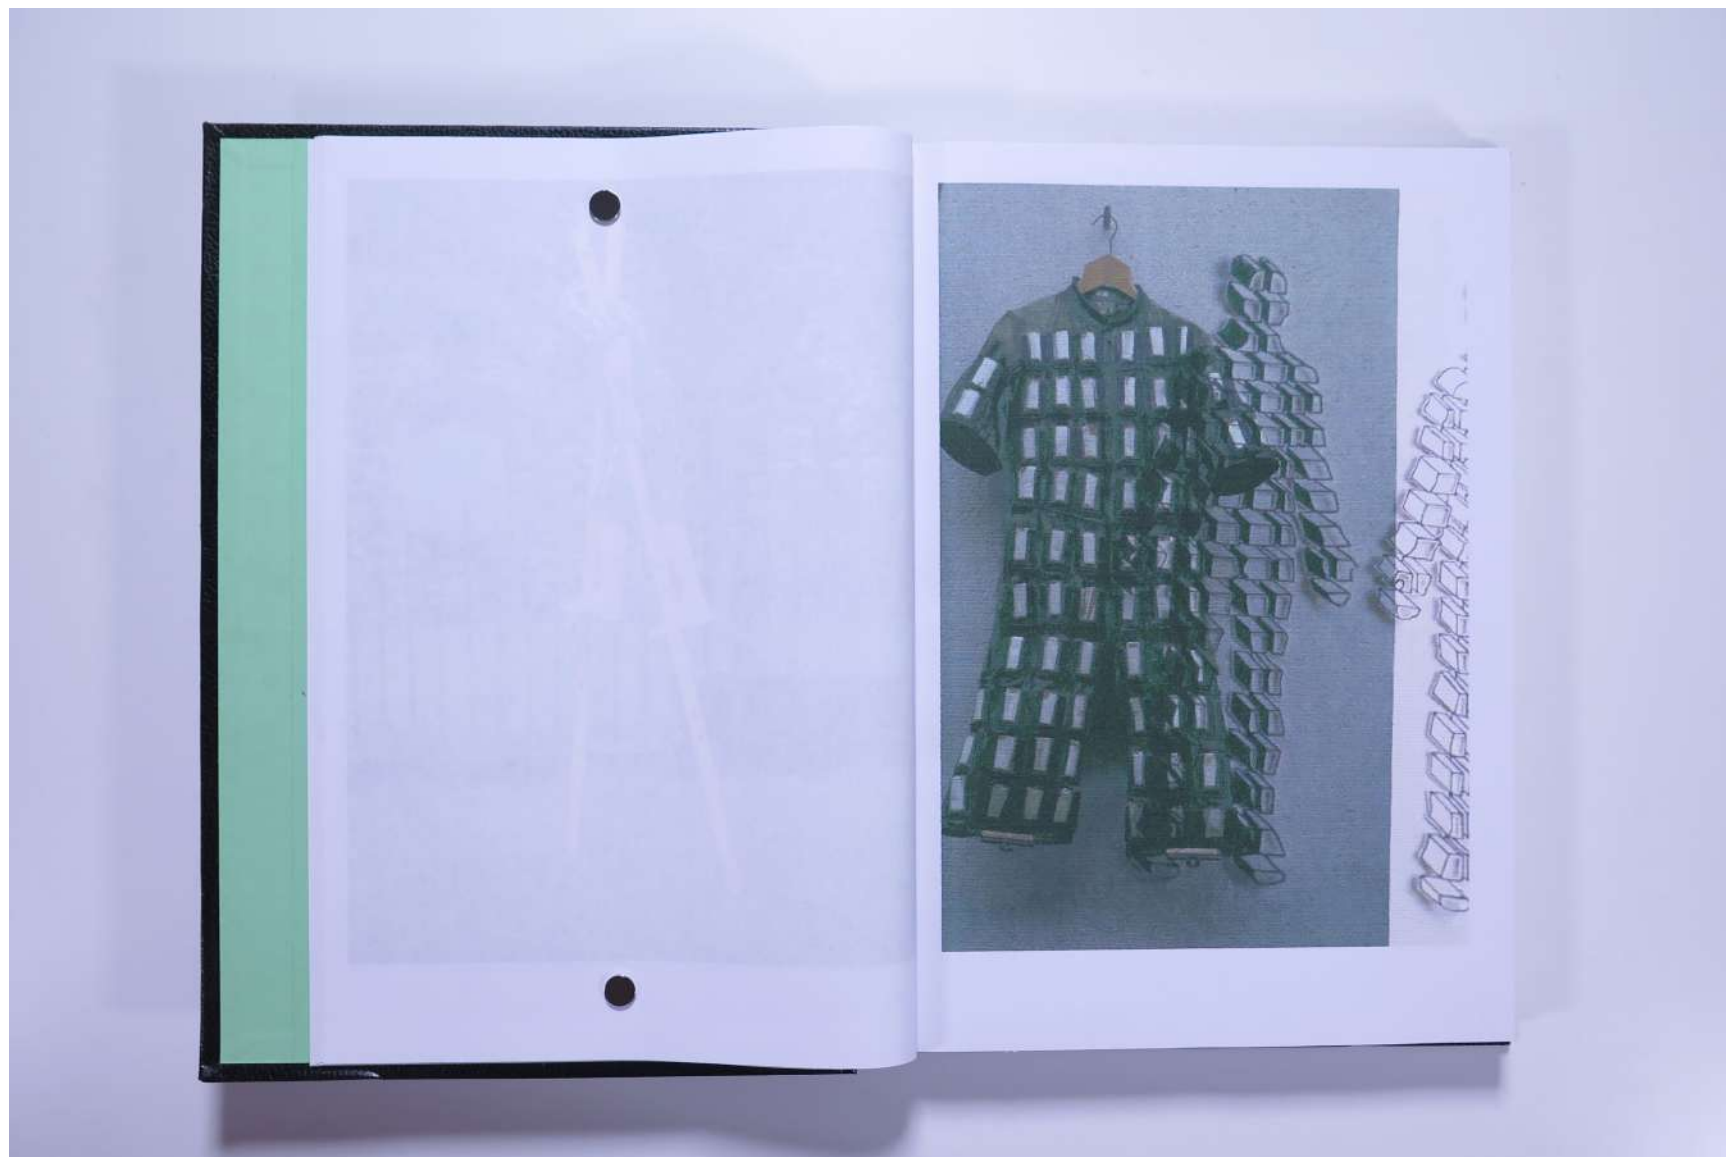

PAUL NEAGU ESTATE

PHOTO ALBUM: LAST, LAST Video Docum. 22mins - 2000

Reference No.

PNE 44.010

Usage terms: © Estate of Paul Neagu. No copying, republication, modification or any other unauthorised use is allowed for material © **PAUL NEAGU** ESTATE.
For further use of this material please seek formal permission from the **PAUL NEAGU** ESTATE.