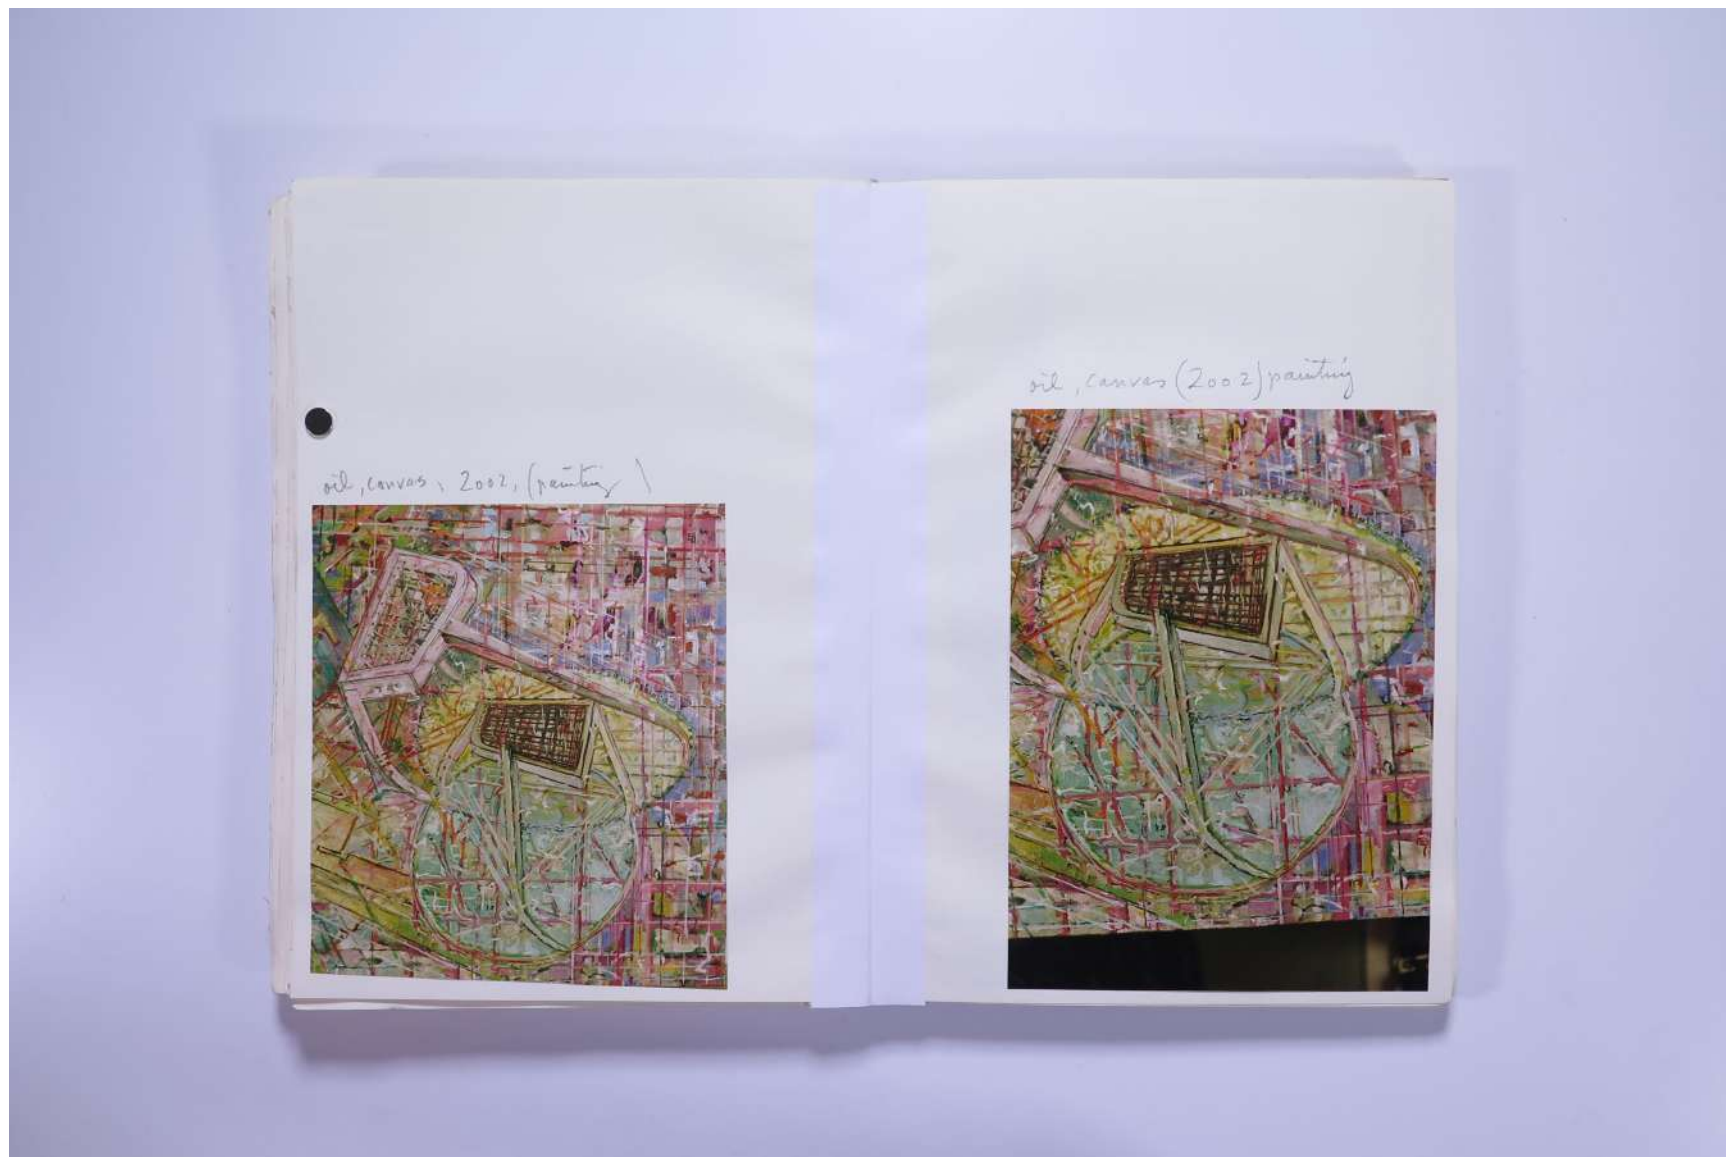

PAUL NEAGU ESTATE

PHOTO ALBUM: PAINTINGS - 1965-2002

Reference No.

PNE 39.026

Usage terms: © Estate of Paul Neagu. No copying, republication, modification or any other unauthorised use is allowed for material © **PAUL NEAGU** ESTATE.
For further use of this material please seek formal permission from the **PAUL NEAGU** ESTATE.