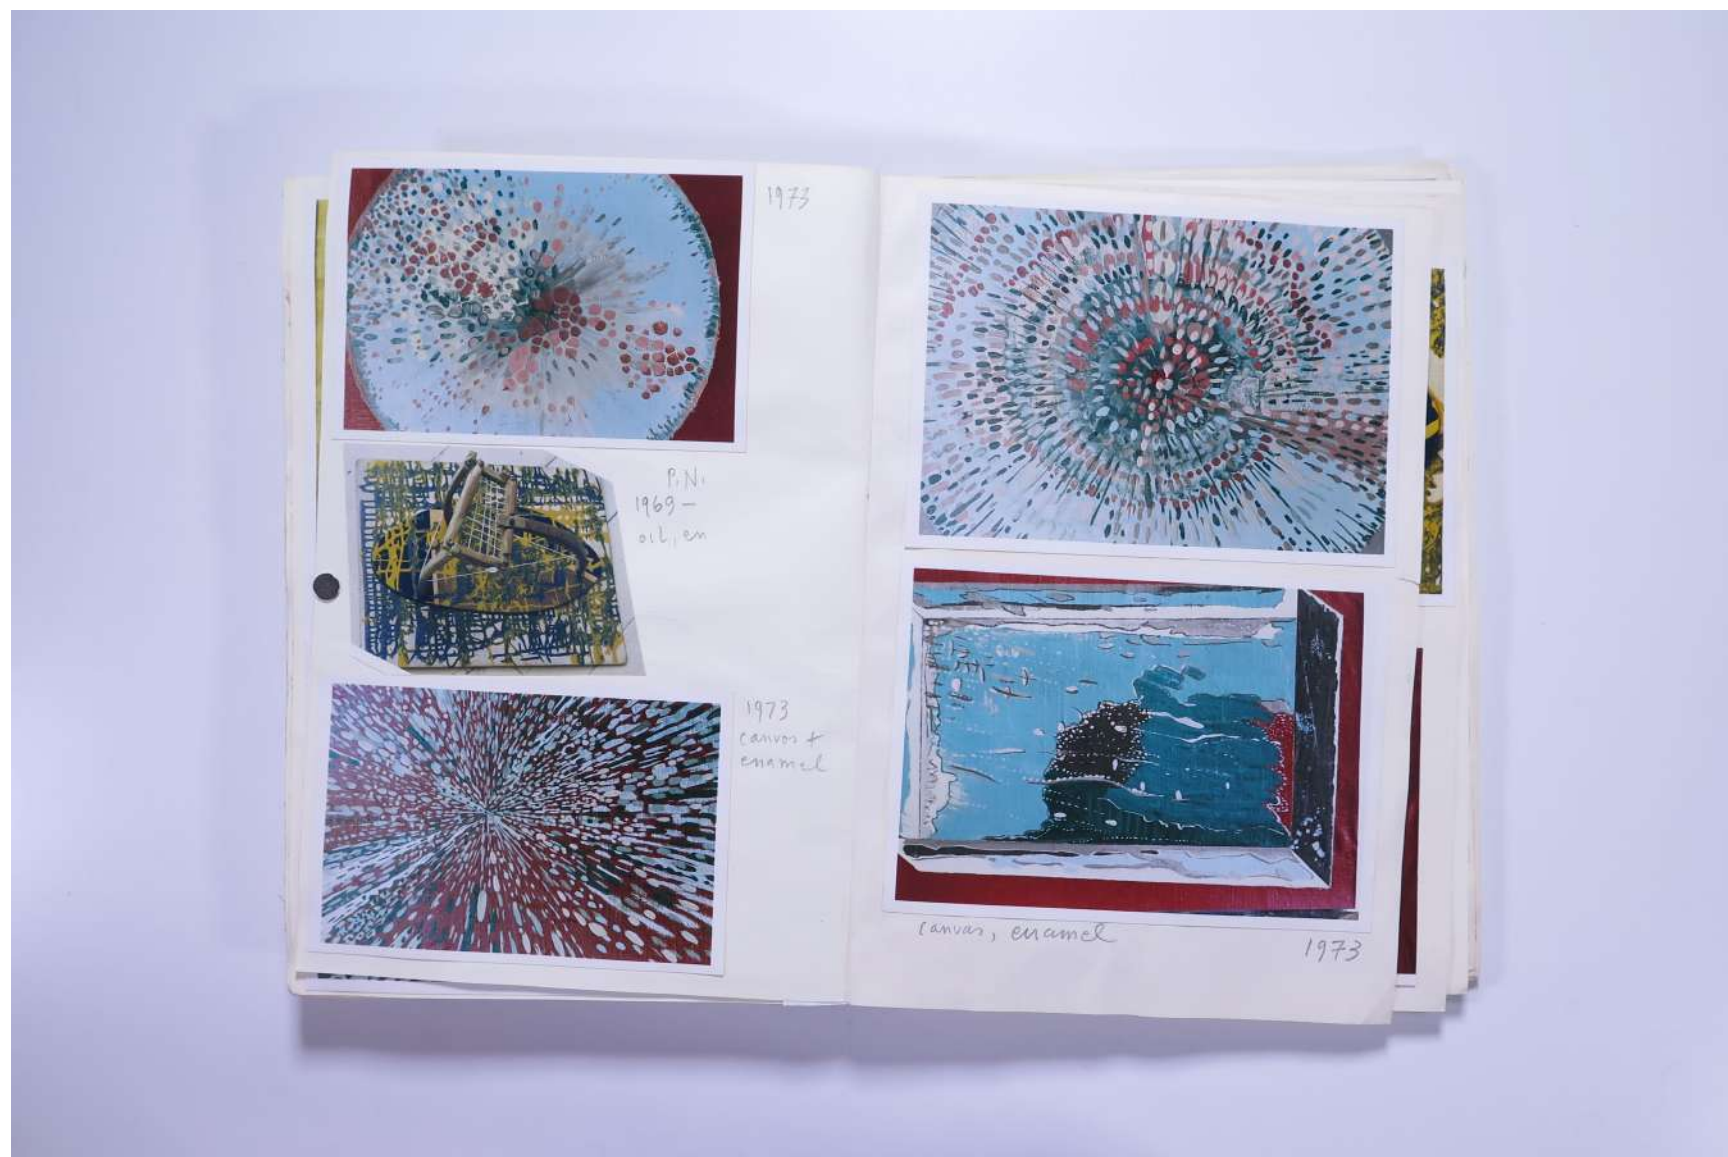

PAUL NEAGU ESTATE

PHOTO ALBUM: PAINTINGS - 1965-2002

Reference No.

PNE 39.014

Usage terms: © Estate of Paul Neagu. No copying, republication, modification or any other unauthorised use is allowed for material © **PAUL NEAGU** ESTATE.
For further use of this material please seek formal permission from the **PAUL NEAGU** ESTATE.