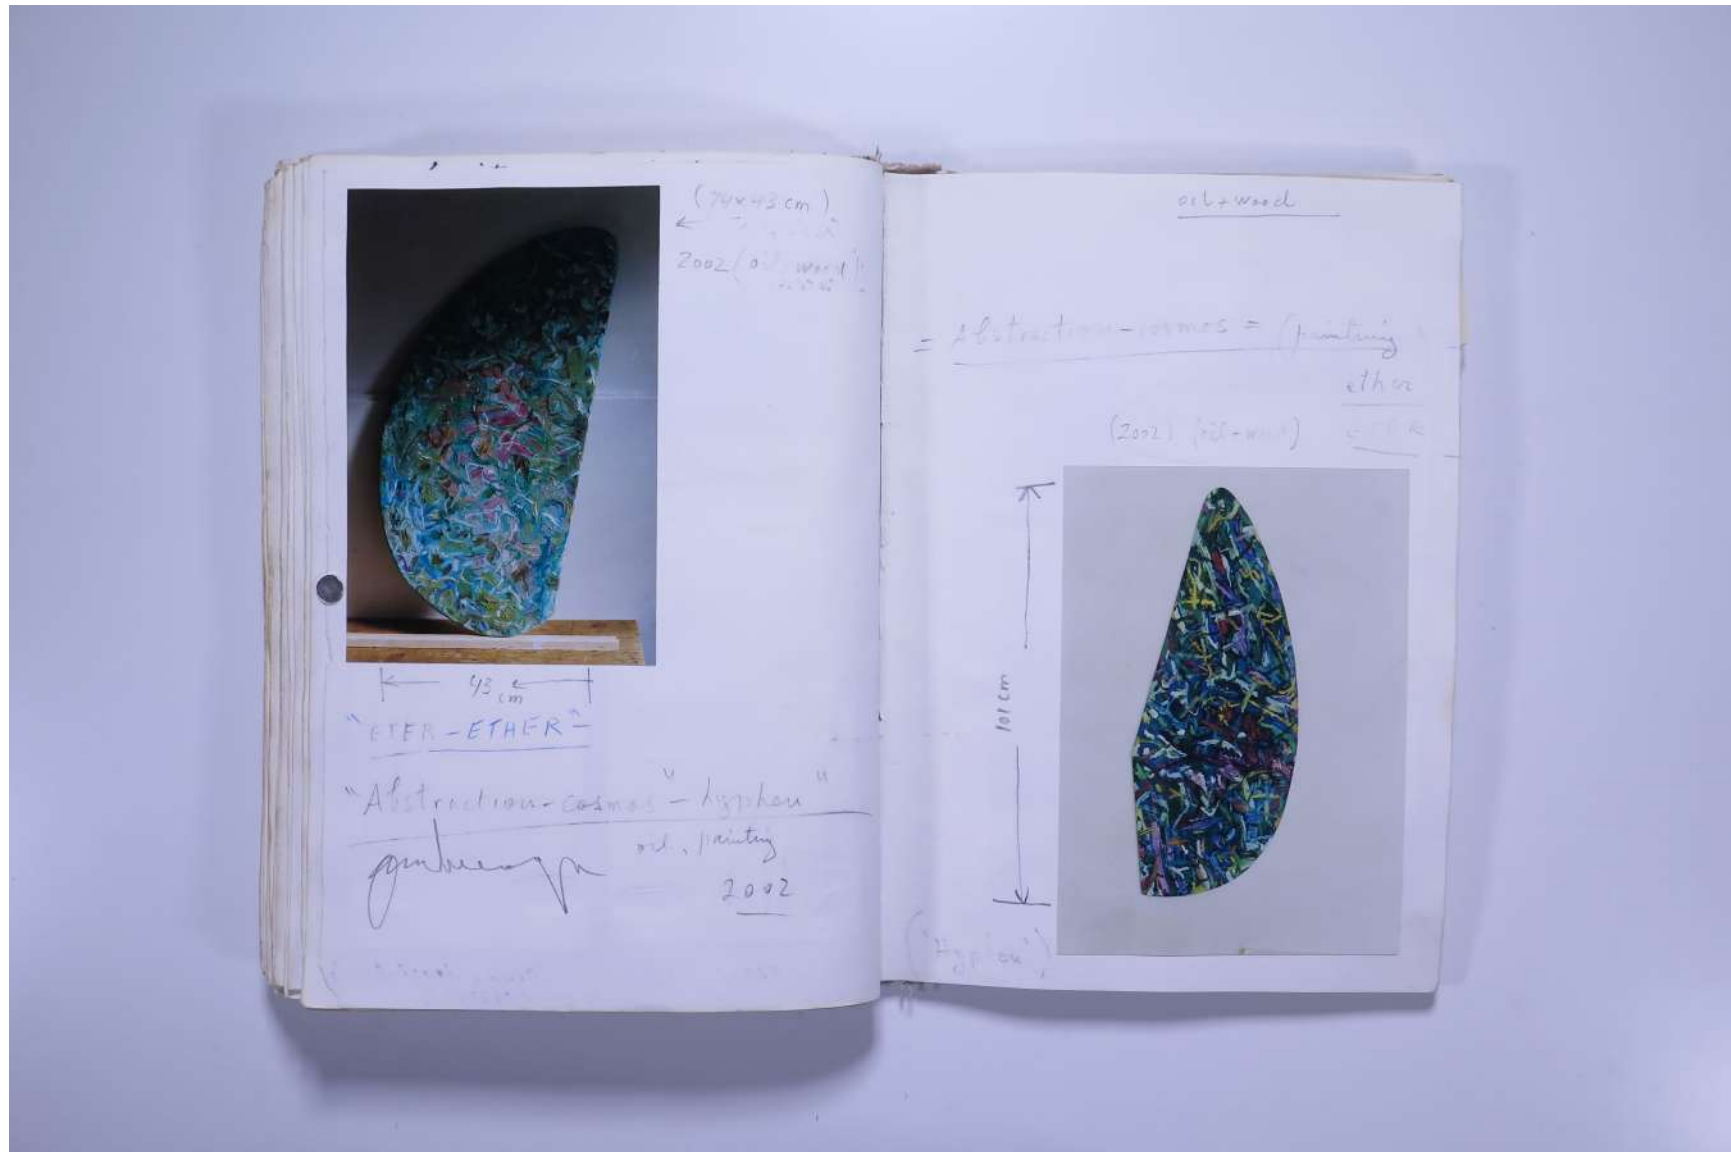

PAUL NEAGU ESTATE

PHOTO ALBUM: ABSTRACTION Painting - 1965/68 - 2002

Reference No.

PNE 38.037

PAUL NEAGU ESTATE

PHOTO ALBUM: **ABSTRACTION** Painting - 1965/68 - 2002

Reference No.

PNE 38.038