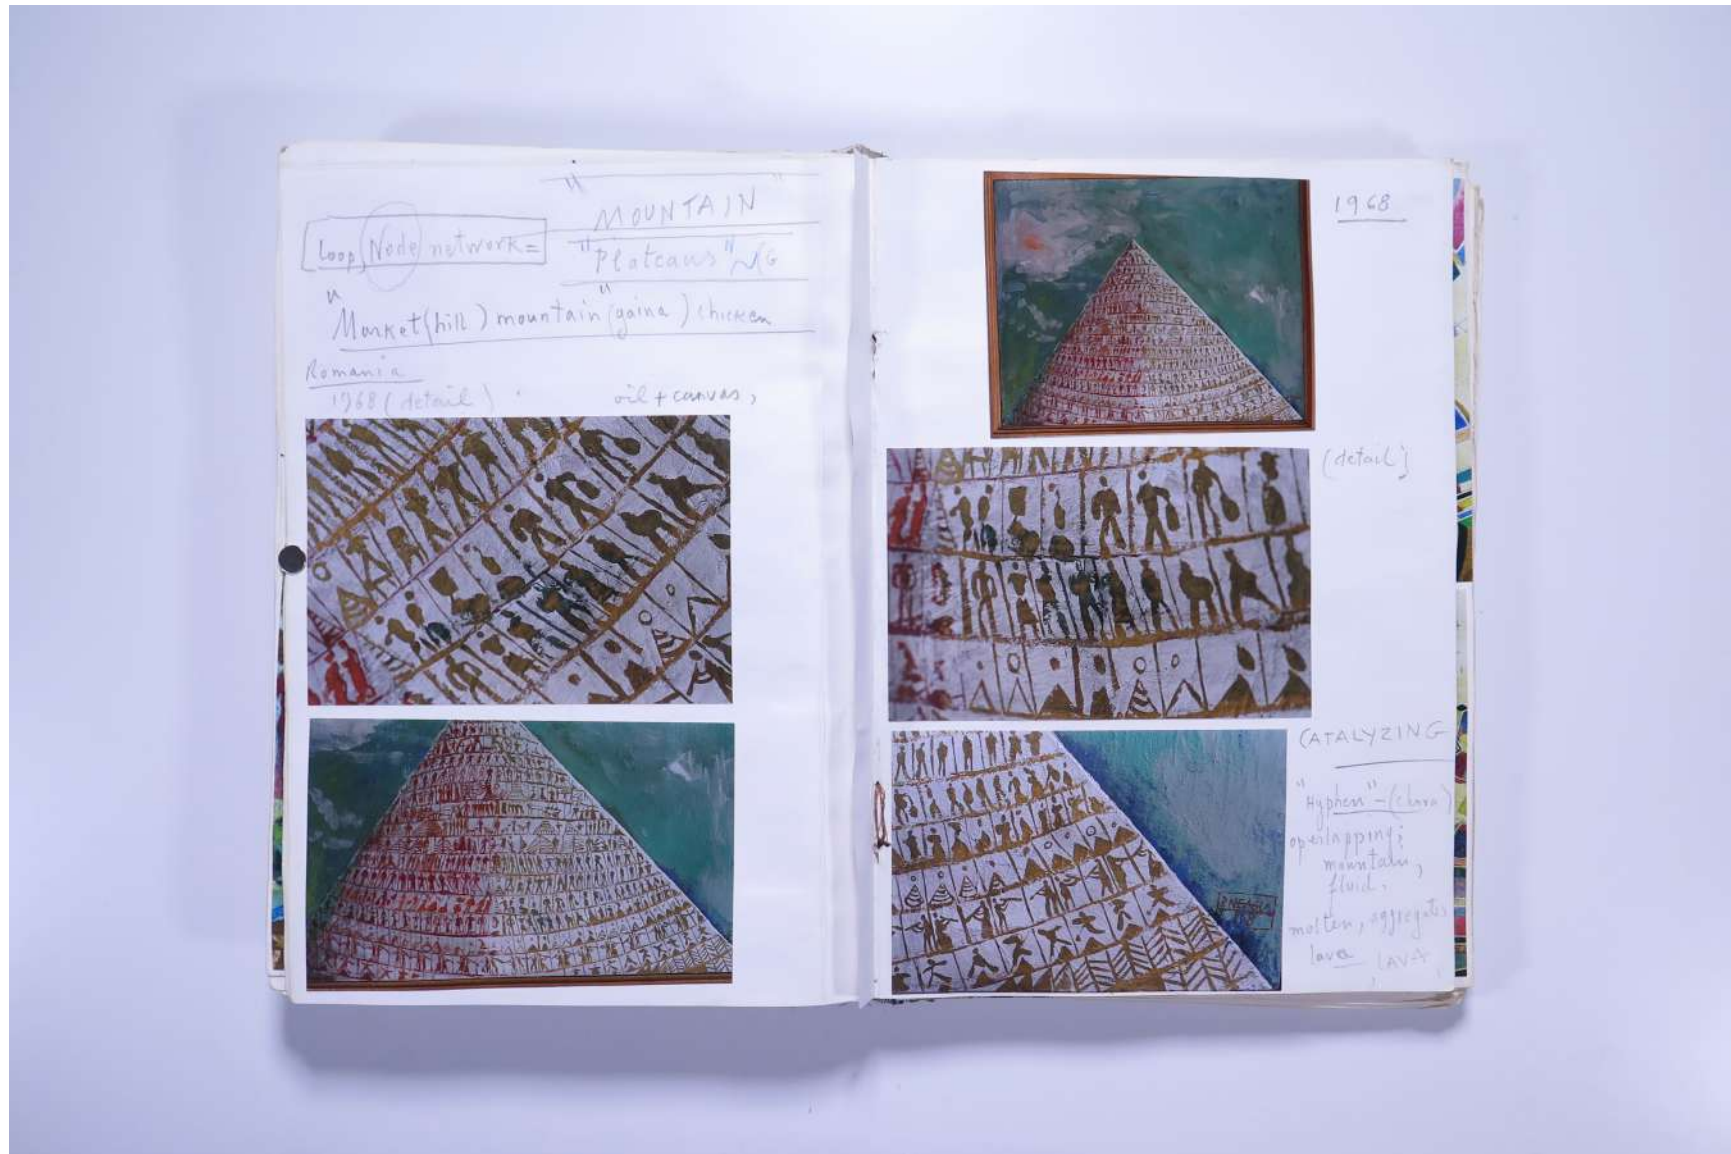

PAUL NEAGU ESTATE

PHOTO ALBUM: ABSTRACTION Painting - 1965/68 - 2002

Reference No.

PNE 38.012

PAUL NEAGU ESTATE

PHOTO ALBUM: **ABSTRACTION** Painting - 1965/68 - 2002

Reference No.

PNE 38.013