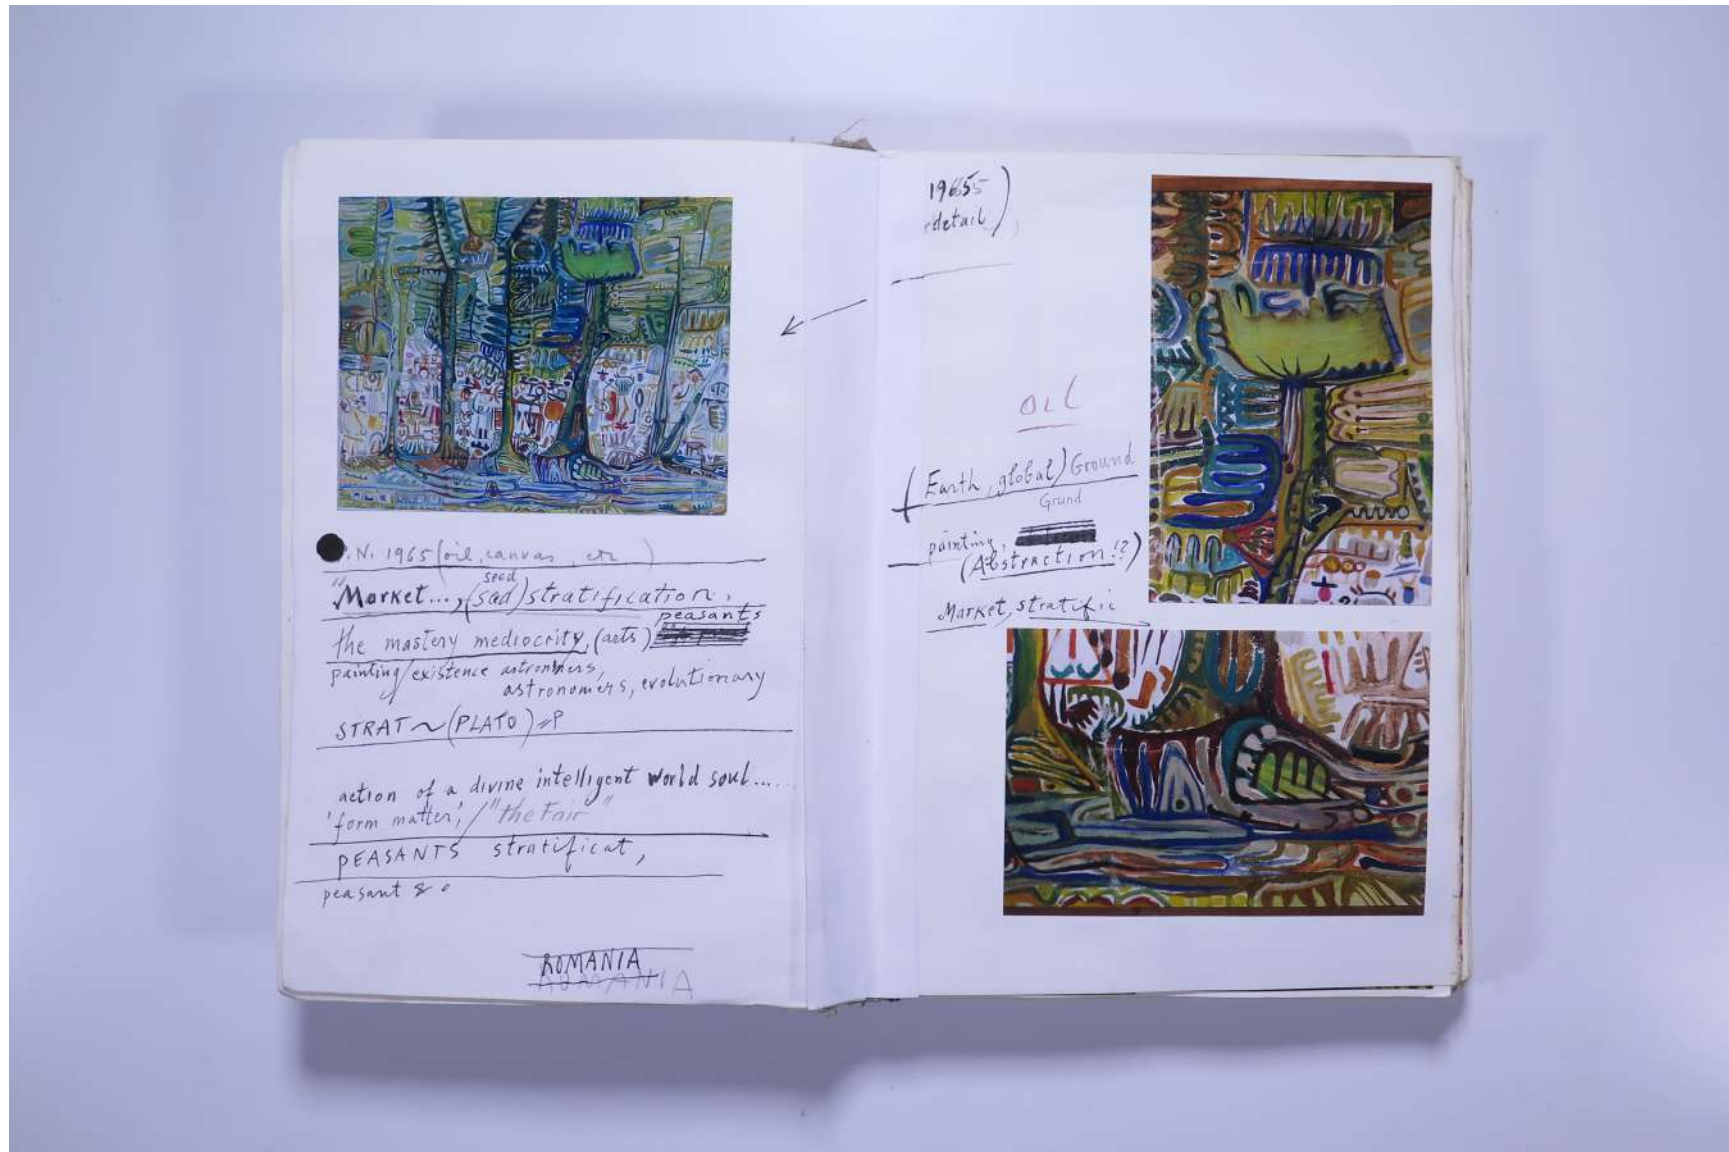

PAUL NEAGU ESTATE

PHOTO ALBUM: **ABSTRACTION** Painting - 1965/68 - 2002

Reference No.

PNE 38.004