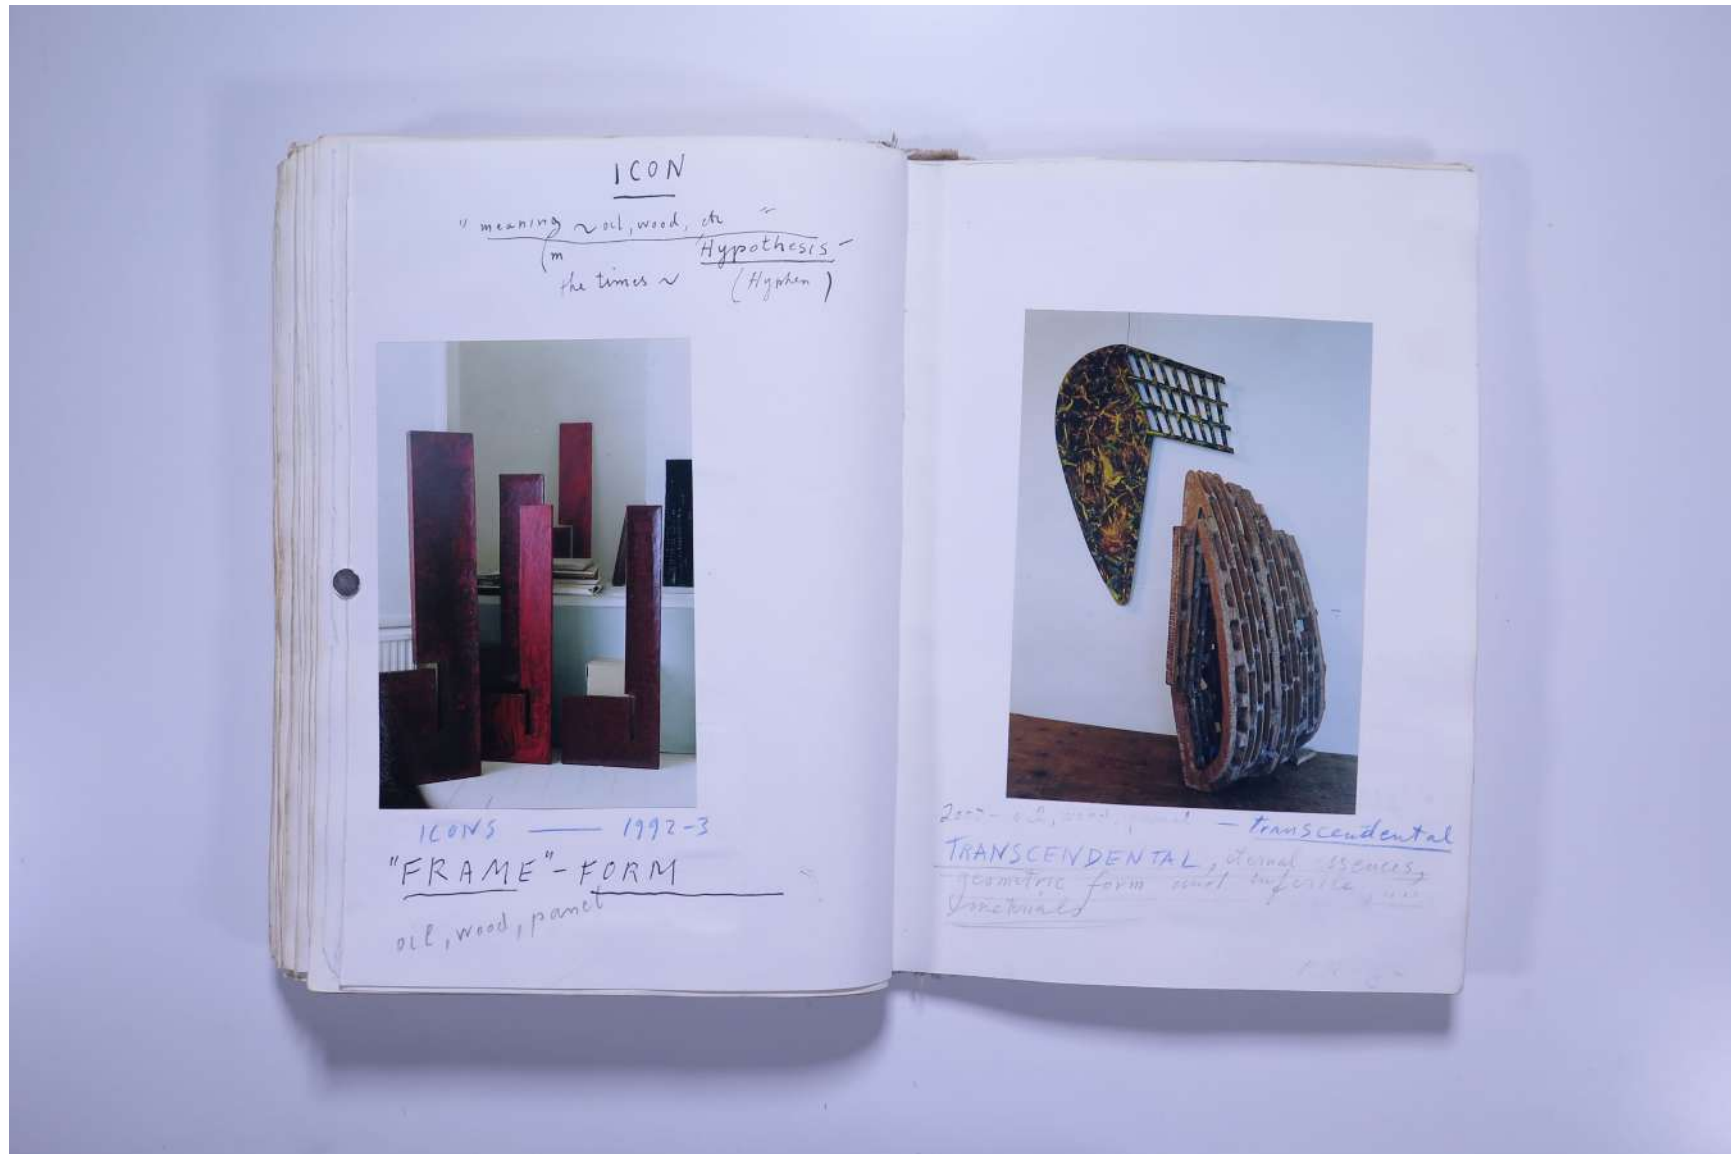

PAUL NEAGU ESTATE

PHOTO ALBUM: **ABSTRACTION** Painting - 1965/68 - 2002

Reference No.

PNE 38.039

Usage terms: © Estate of Paul Neagu. No copying, republication, modification or any other unauthorised use is allowed for material © **PAUL NEAGU** ESTATE.
For further use of this material please seek formal permission from the **PAUL NEAGU** ESTATE.