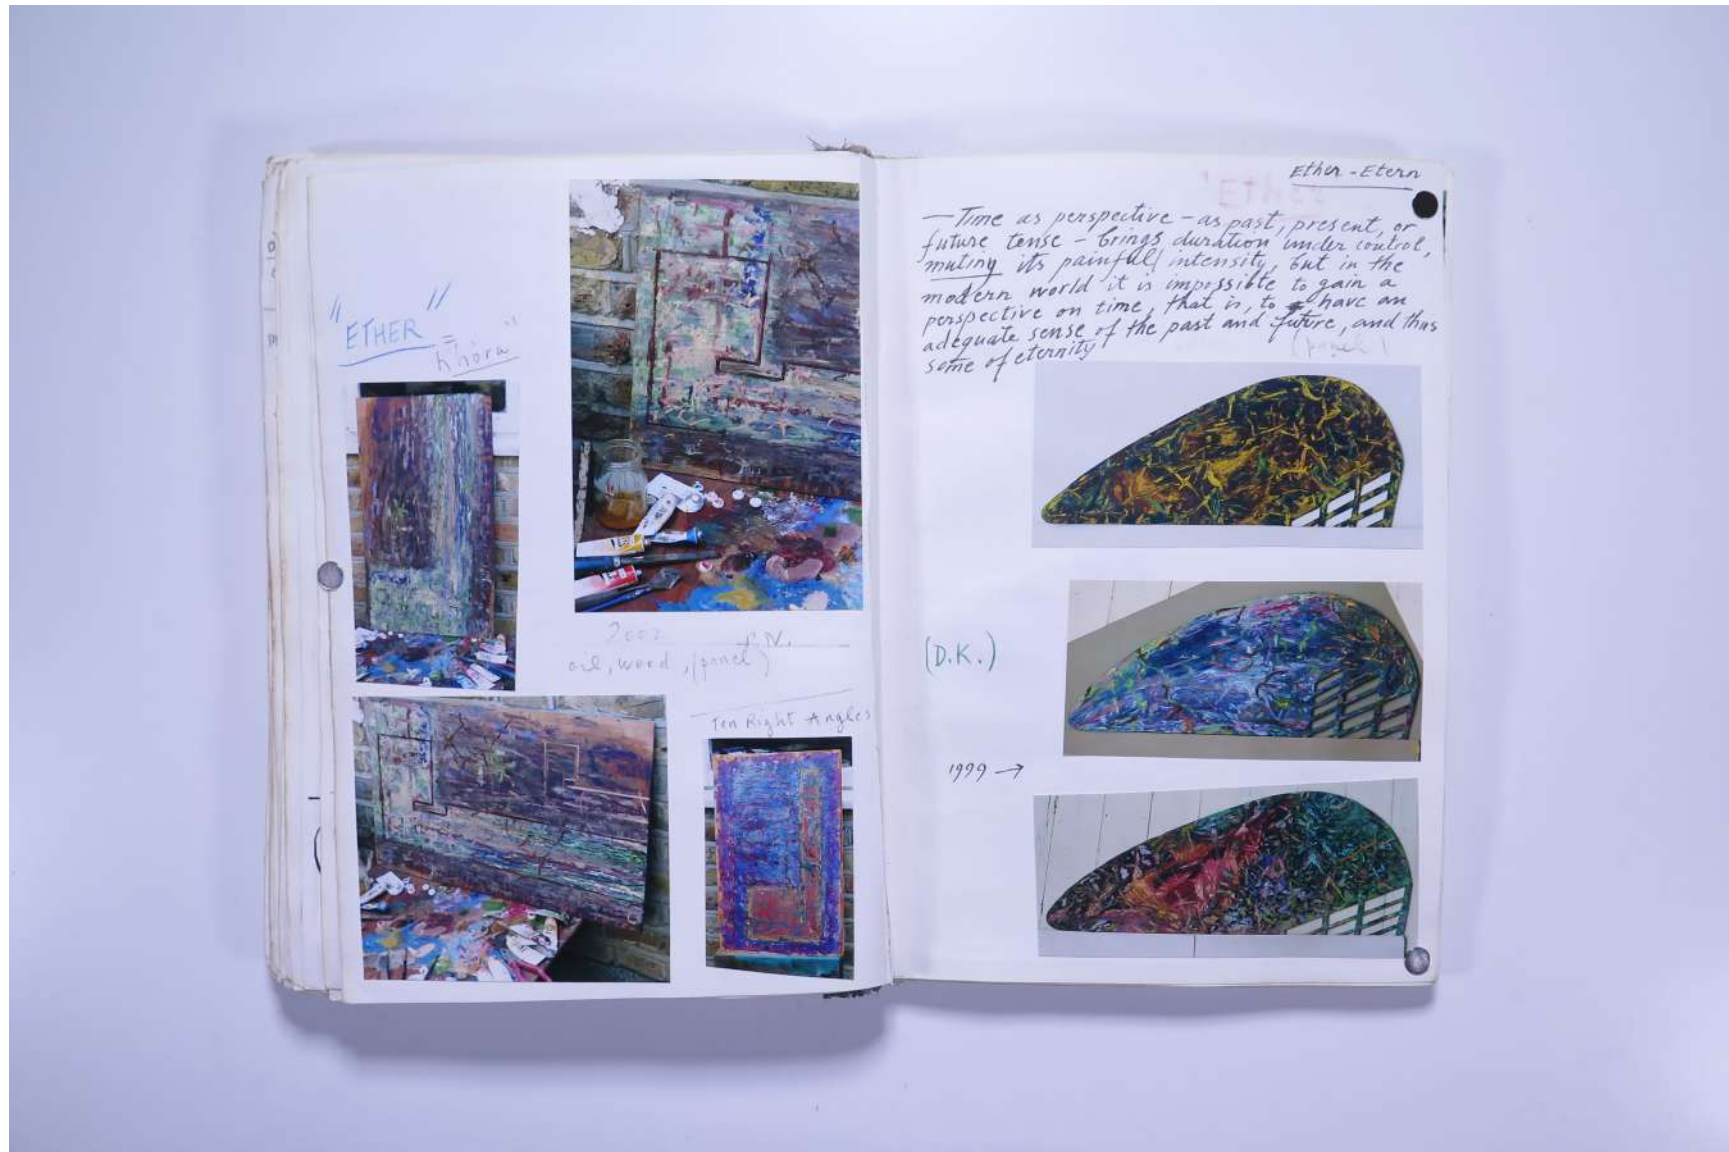

PAUL NEAGU ESTATE

PHOTO ALBUM: ABSTRACTION Painting - 1965/68 - 2002

Reference No.

PNE 38.029