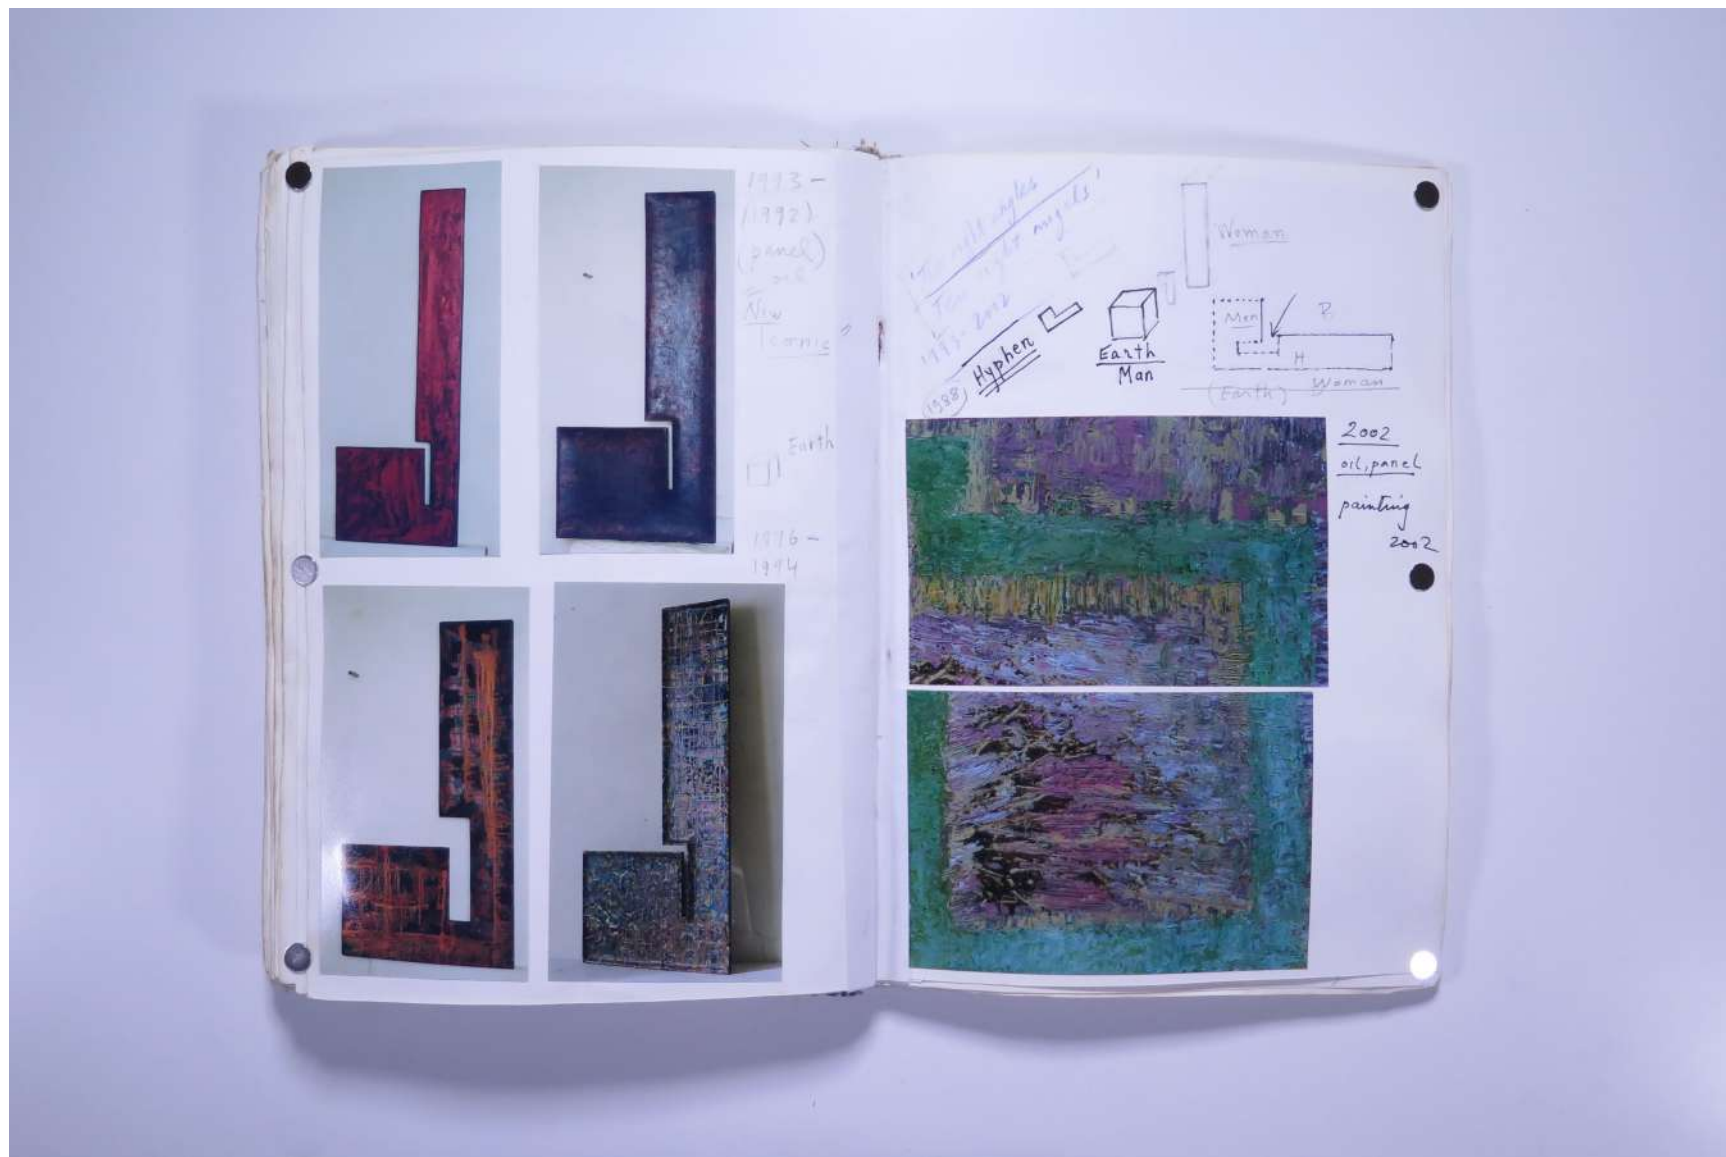

PAUL NEAGU ESTATE

PHOTO ALBUM: **ABSTRACTION** Painting - 1965/68 - 2002

Reference No.

PNE 38.032

Usage terms: © Estate of Paul Neagu. No copying, republication, modification or any other unauthorised use is allowed for material © **PAUL NEAGU** ESTATE. For further use of this material please seek formal permission from the **PAUL NEAGU** ESTATE.