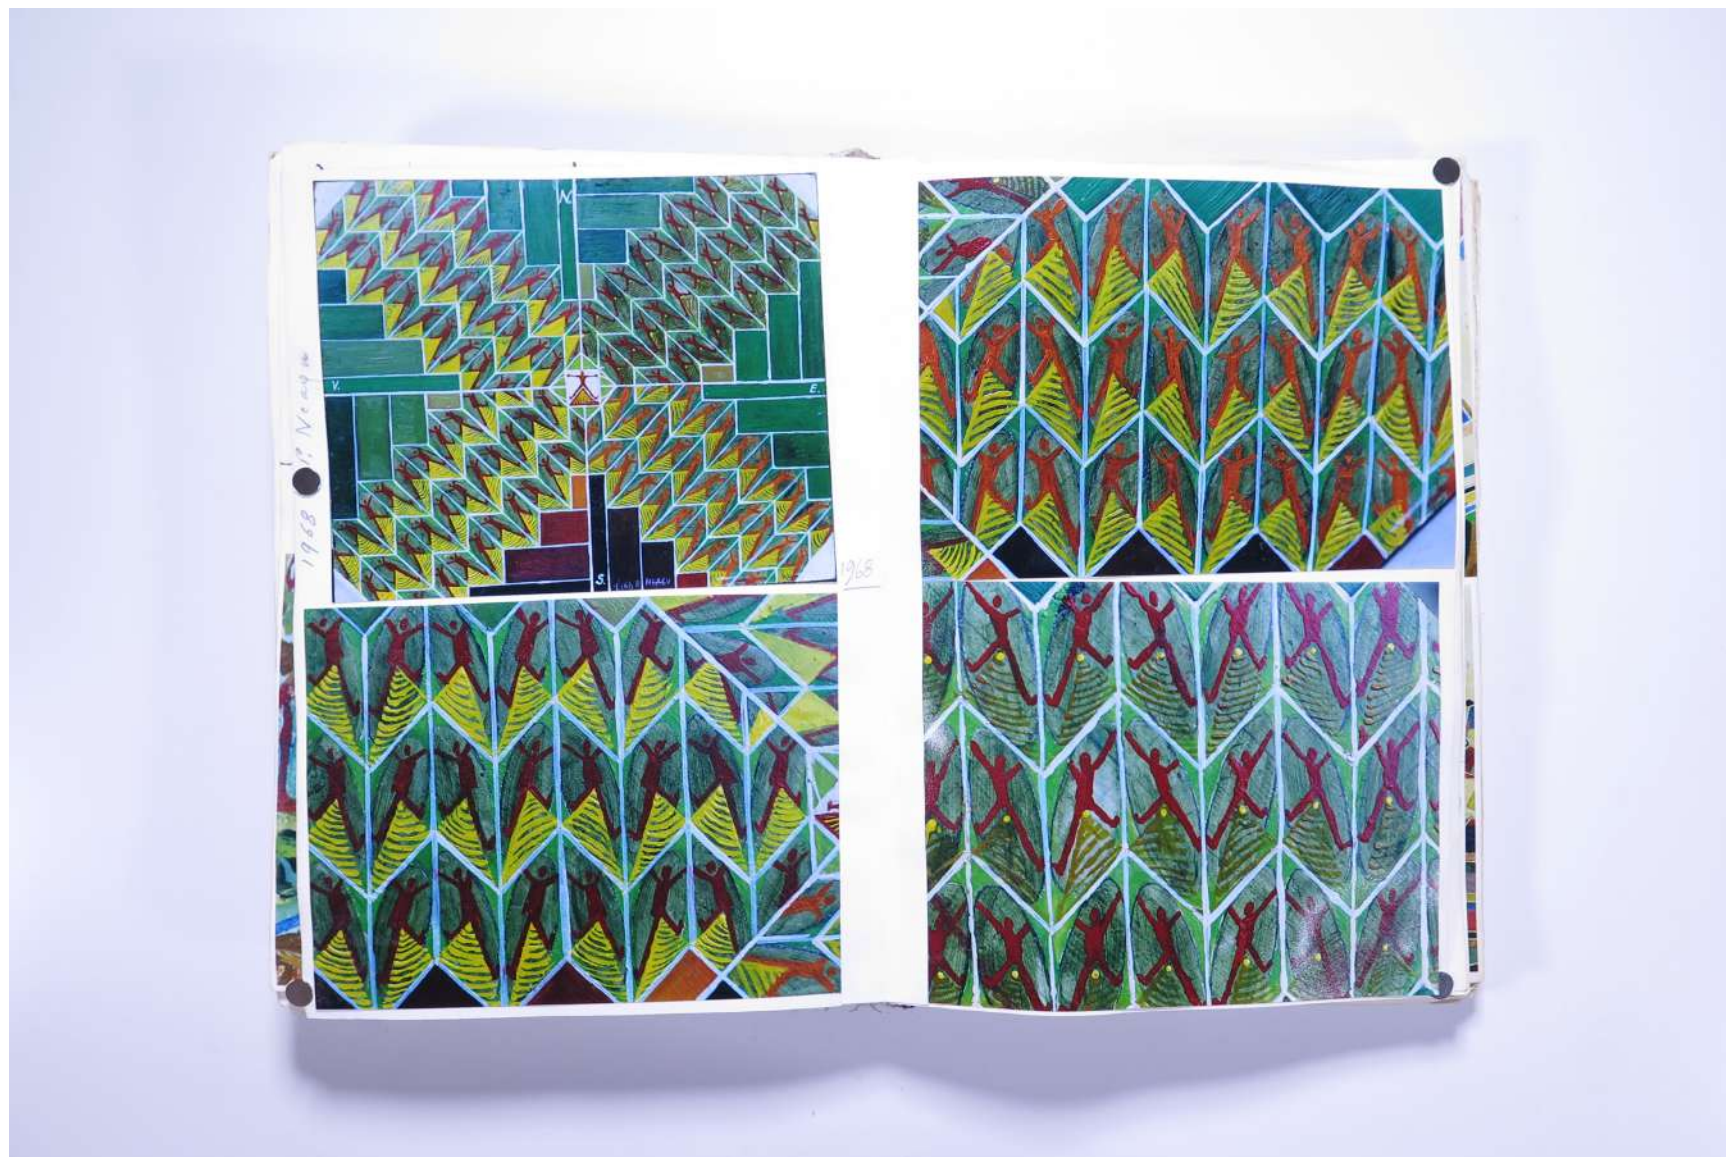

PAUL NEAGU ESTATE

PHOTO ALBUM: **ABSTRACTION** Painting - 1965/68 - 2002

Reference No.

PNE 38.010

PAUL NEAGU ESTATE

PHOTO ALBUM: **ABSTRACTION** Painting - 1965/68 - 2002

Reference No.

PNE 38.011