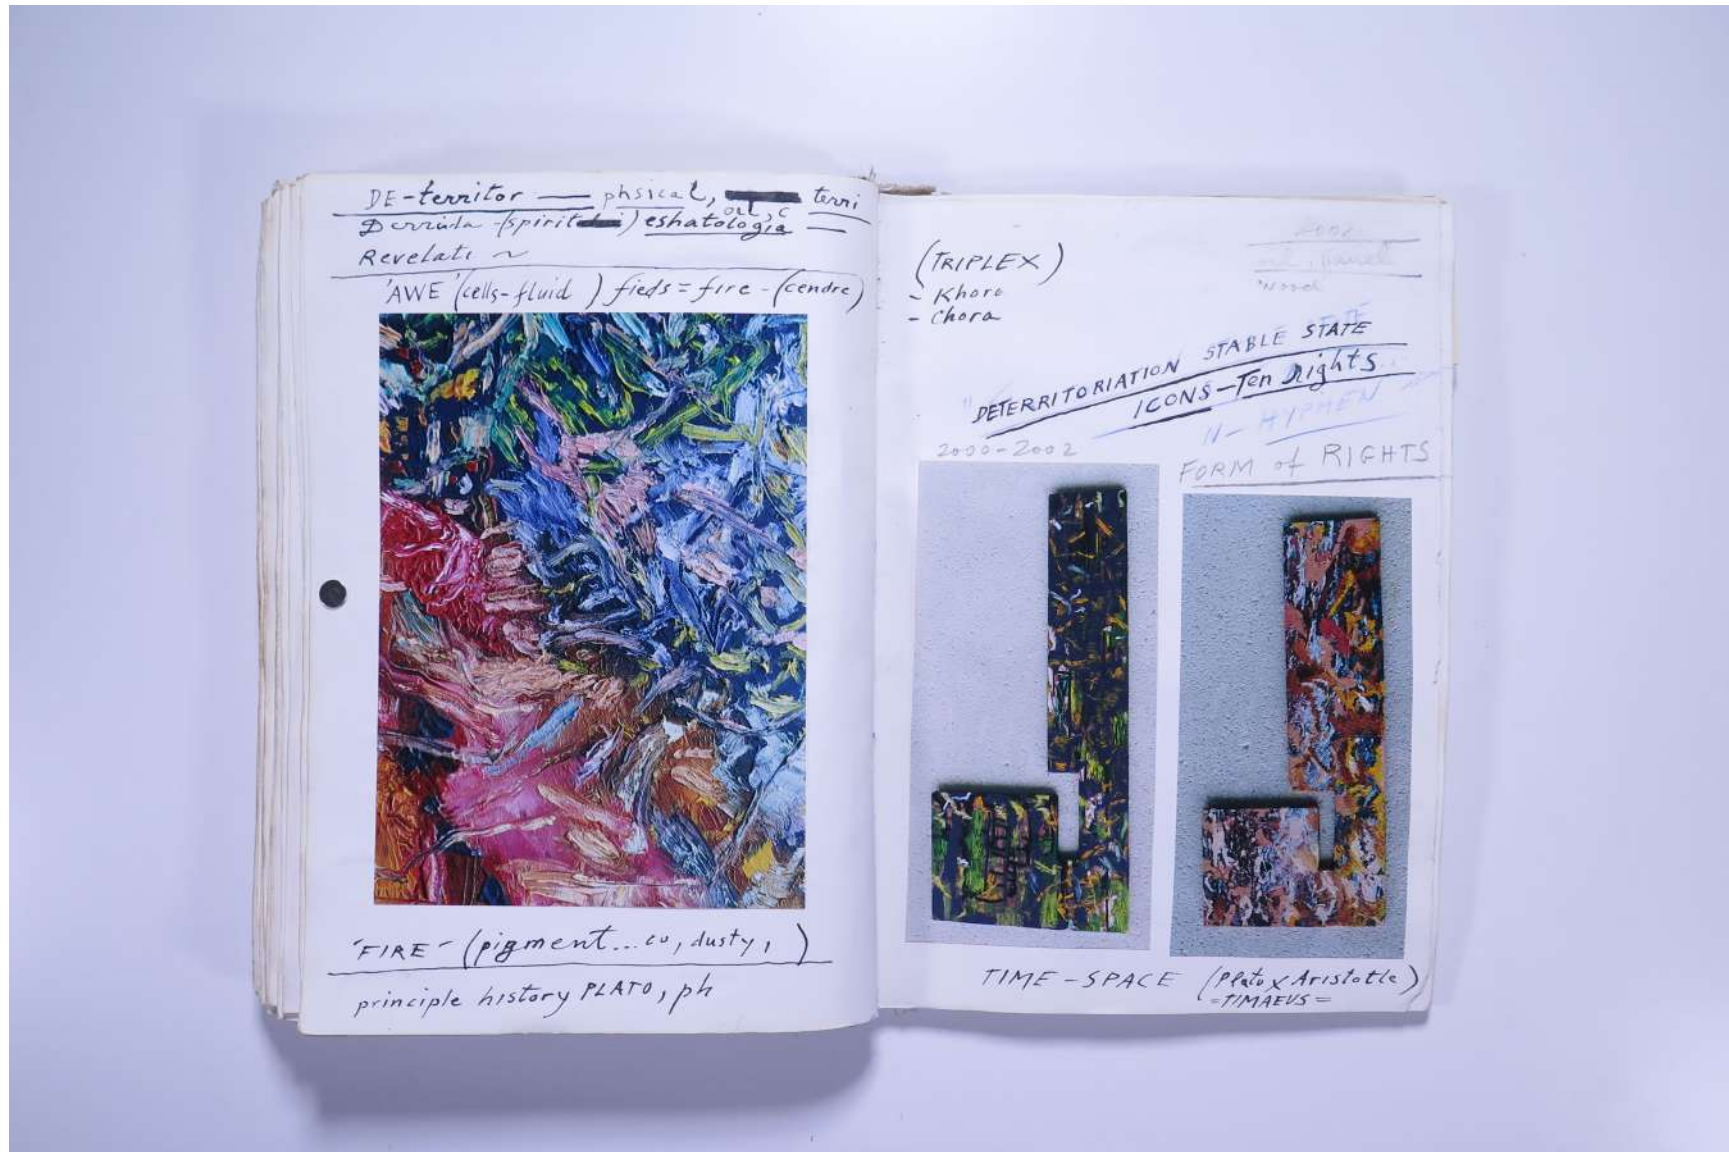

PAUL NEAGU ESTATE

PHOTO ALBUM: ABSTRACTION Painting - 1965/68 - 2002

Reference No.

PNE 38.037