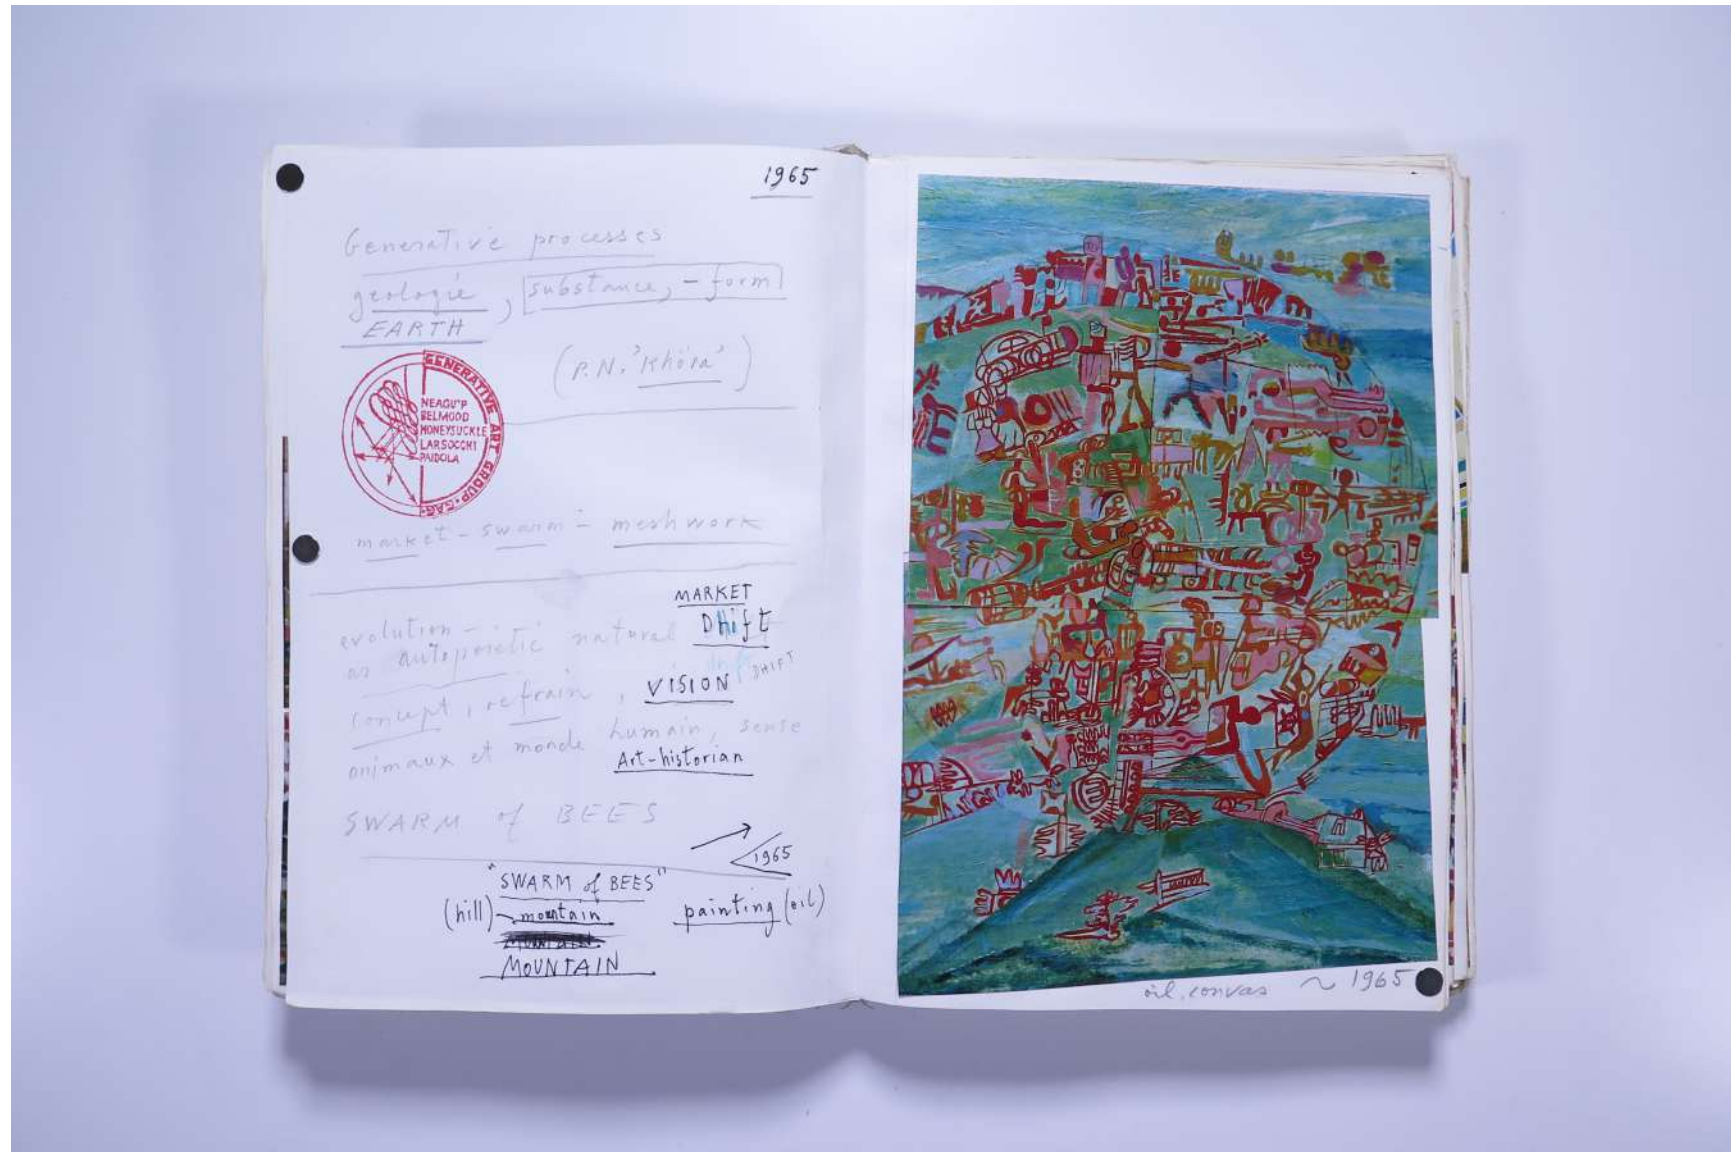

PAUL NEAGU ESTATE

PHOTO ALBUM: **ABSTRACTION** Painting - 1965/68 - 2002

Reference No.

PNE 38.007

Usage terms: © Estate of Paul Neagu. No copying, republication, modification or any other unauthorised use is allowed for material © **PAUL NEAGU** ESTATE.
For further use of this material please seek formal permission from the **PAUL NEAGU** ESTATE.