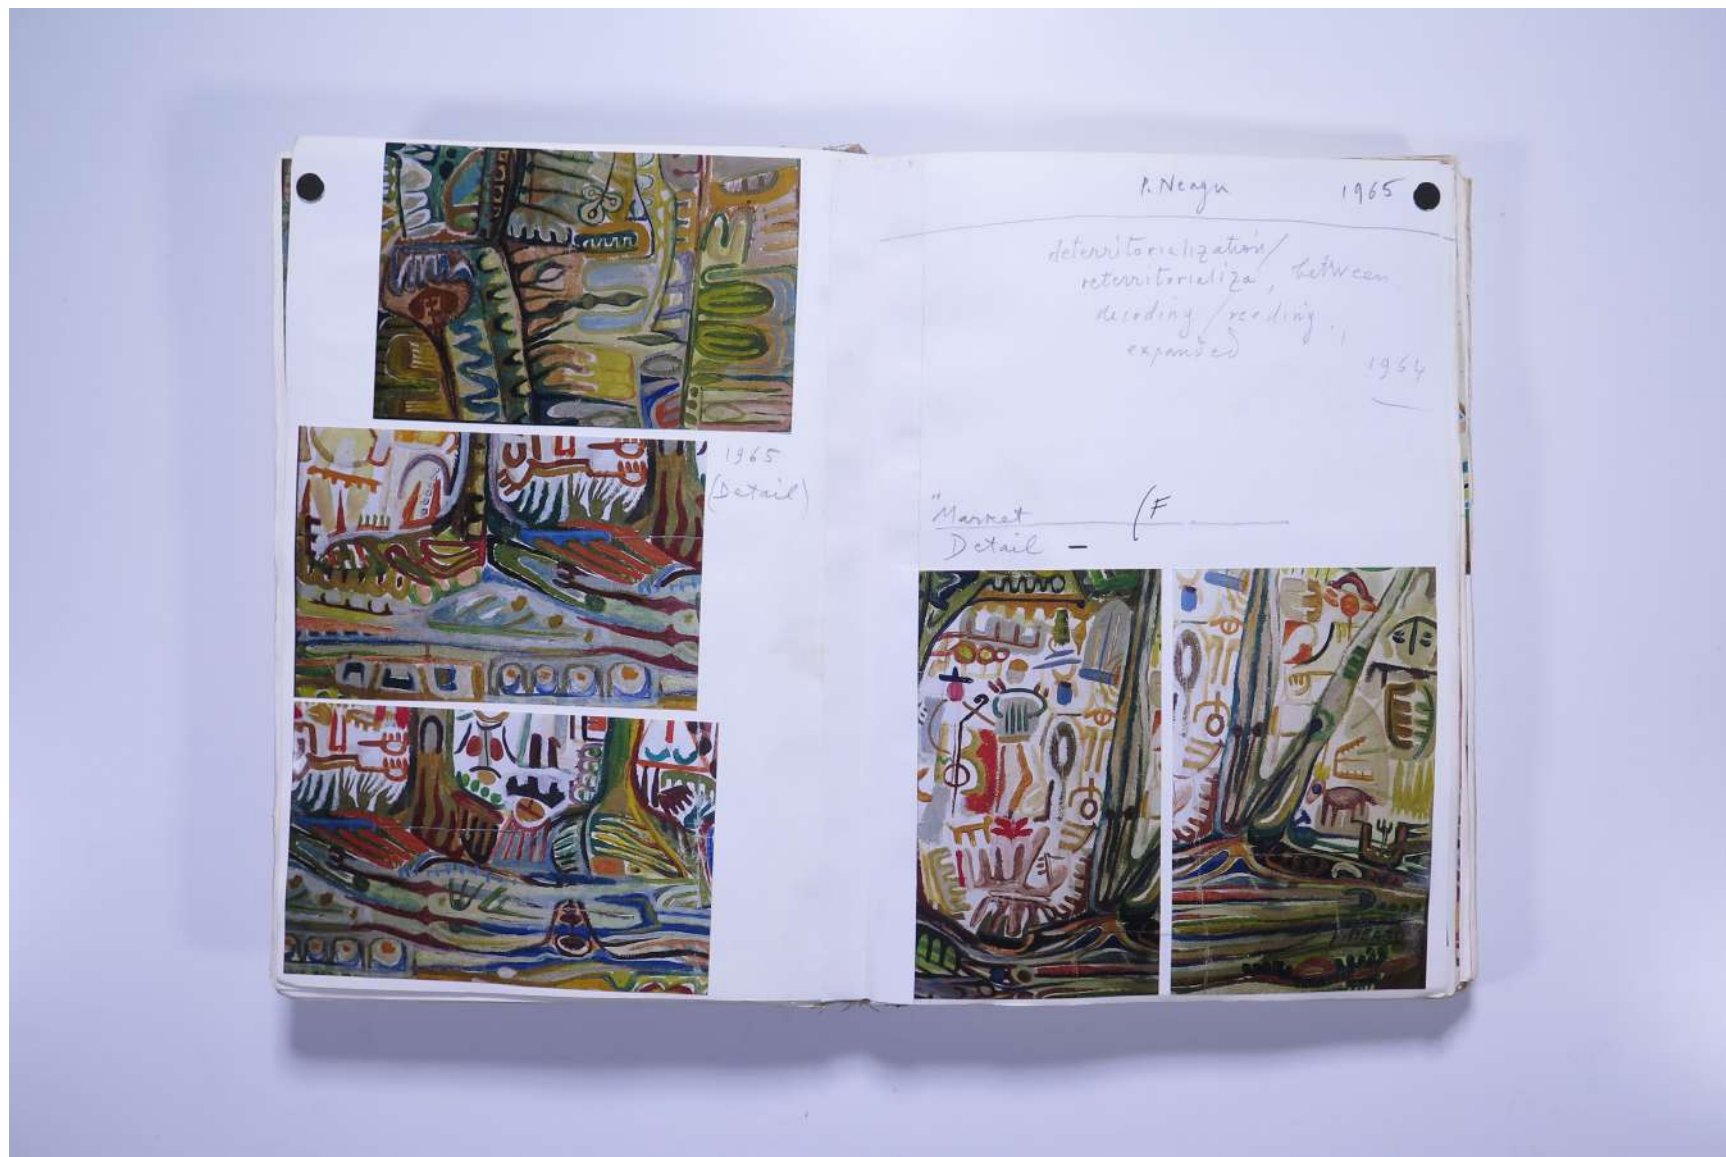

PAUL NEAGU ESTATE

PHOTO ALBUM: ABSTRACTION Painting - 1965/68 - 2002

Reference No.

PNE 38.006

Usage terms: © Estate of Paul Neagu. No copying, republication, modification or any other unauthorised use is allowed for material © **PAUL NEAGU ESTATE**.
For further use of this material please seek formal permission from the **PAUL NEAGU ESTATE**.