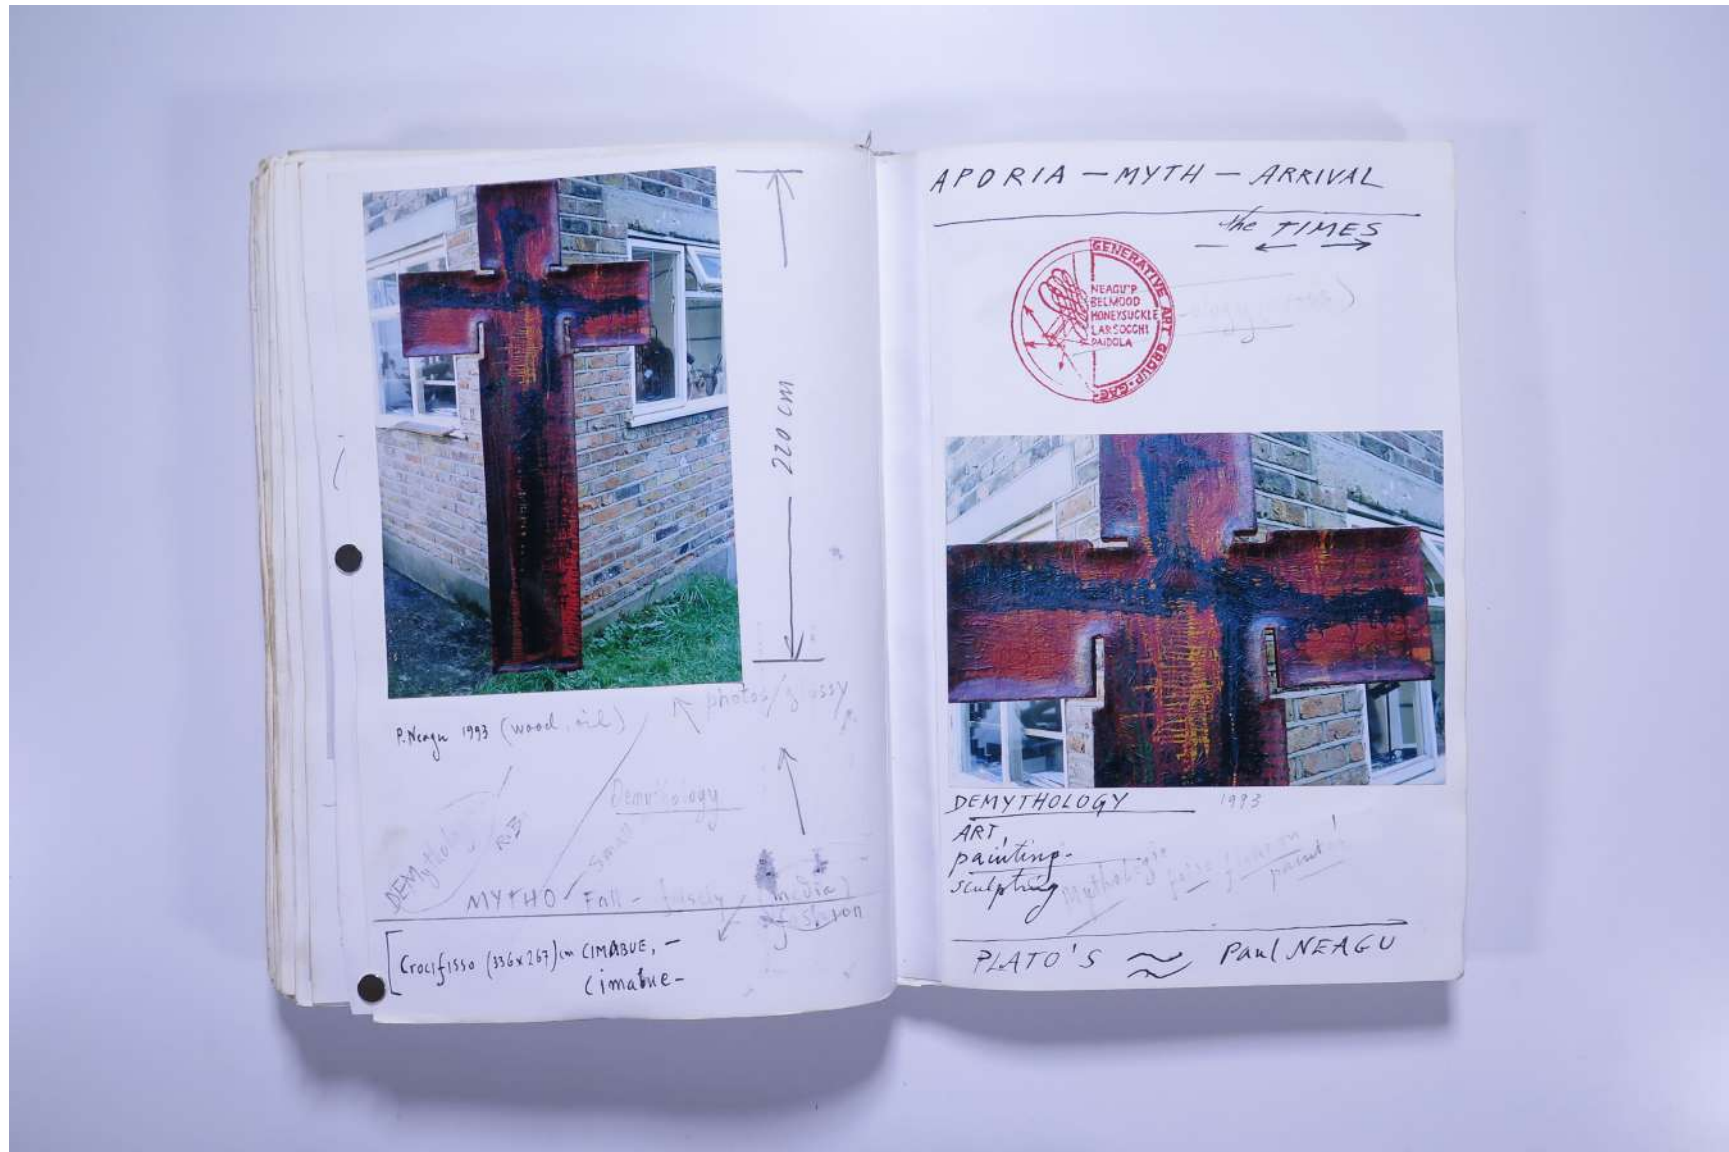

PAUL NEAGU ESTATE

PHOTO ALBUM: **ABSTRACTION** Painting - 1965/68 - 2002

Reference No.

PNE 38.035

Usage terms: © Estate of Paul Neagu. No copying, republication, modification or any other unauthorised use is allowed for material © **PAUL NEAGU** ESTATE. For further use of this material please seek formal permission from the **PAUL NEAGU** ESTATE.