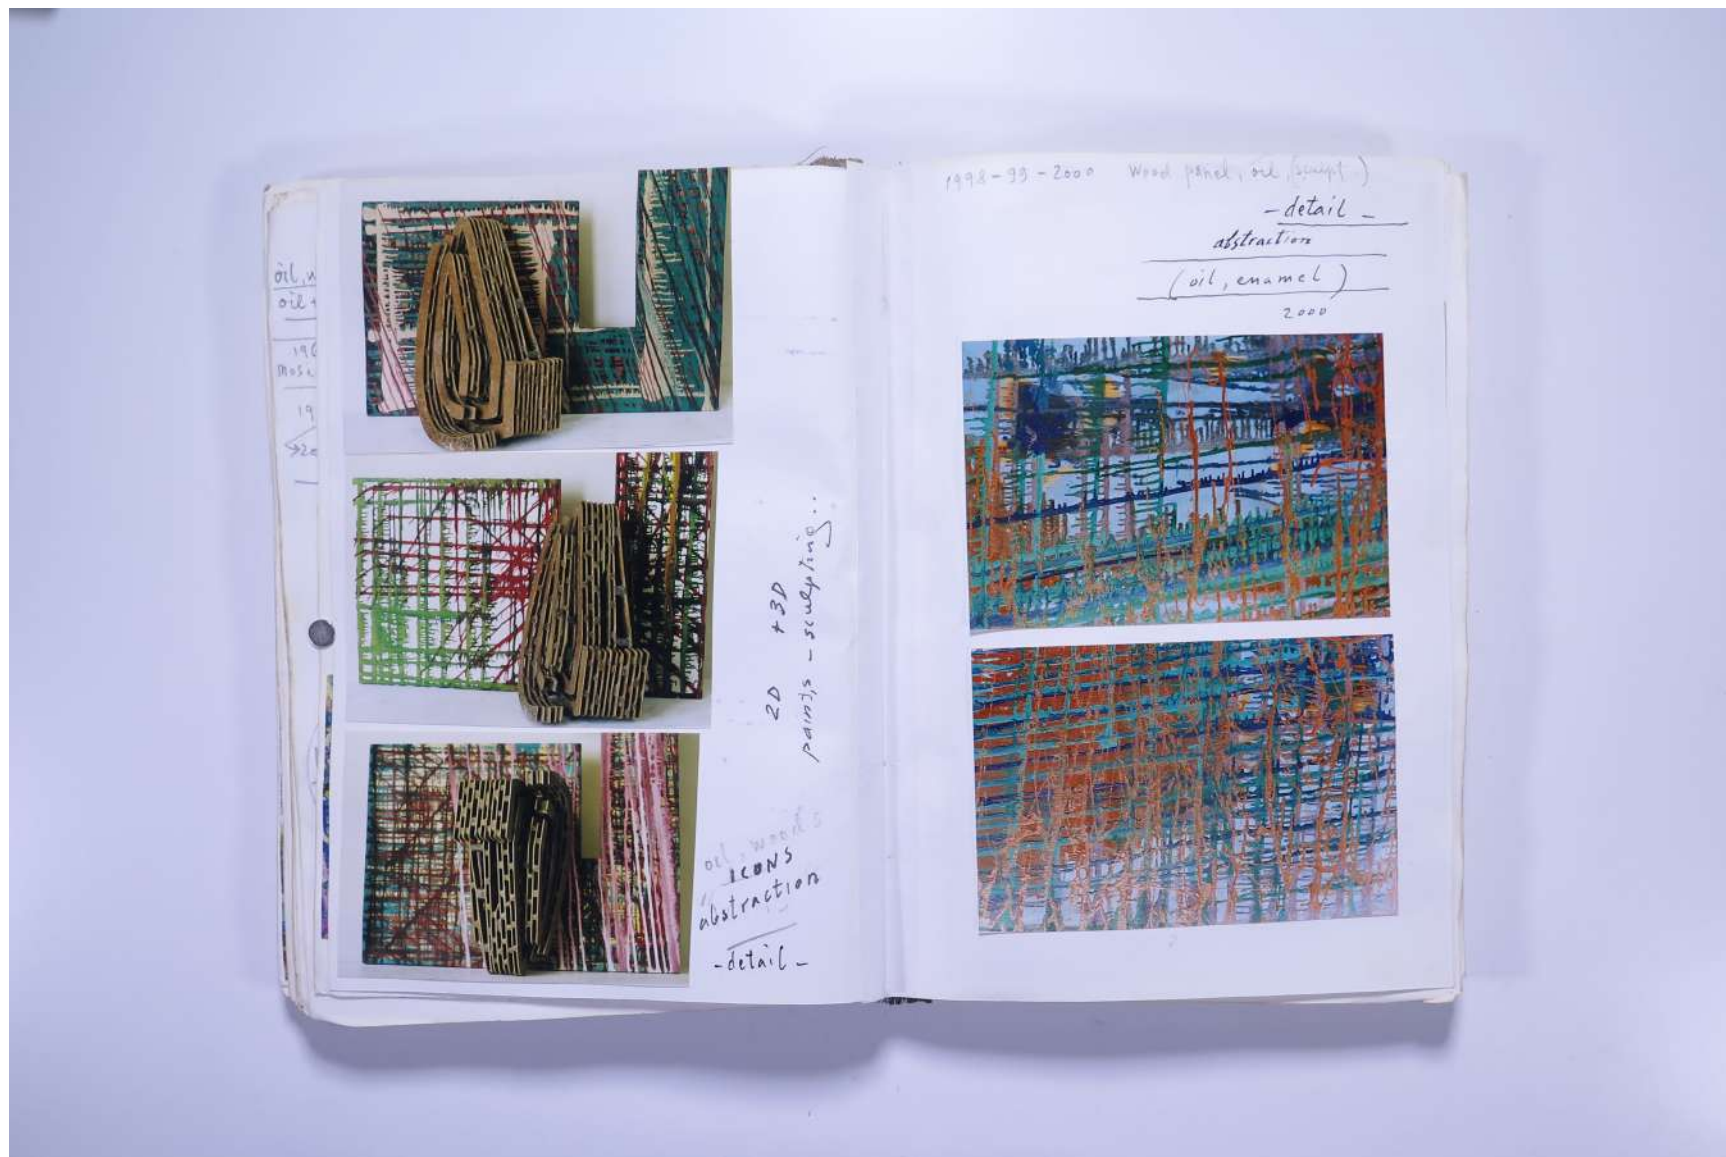

PAUL NEAGU ESTATE

PHOTO ALBUM: **ABSTRACTION** Painting - 1965/68 - 2002

Reference No.

PNE 38.021

PAUL NEAGU ESTATE

PHOTO ALBUM: **ABSTRACTION** Painting - 1965/68 - 2002

Reference No.

PNE 38.022