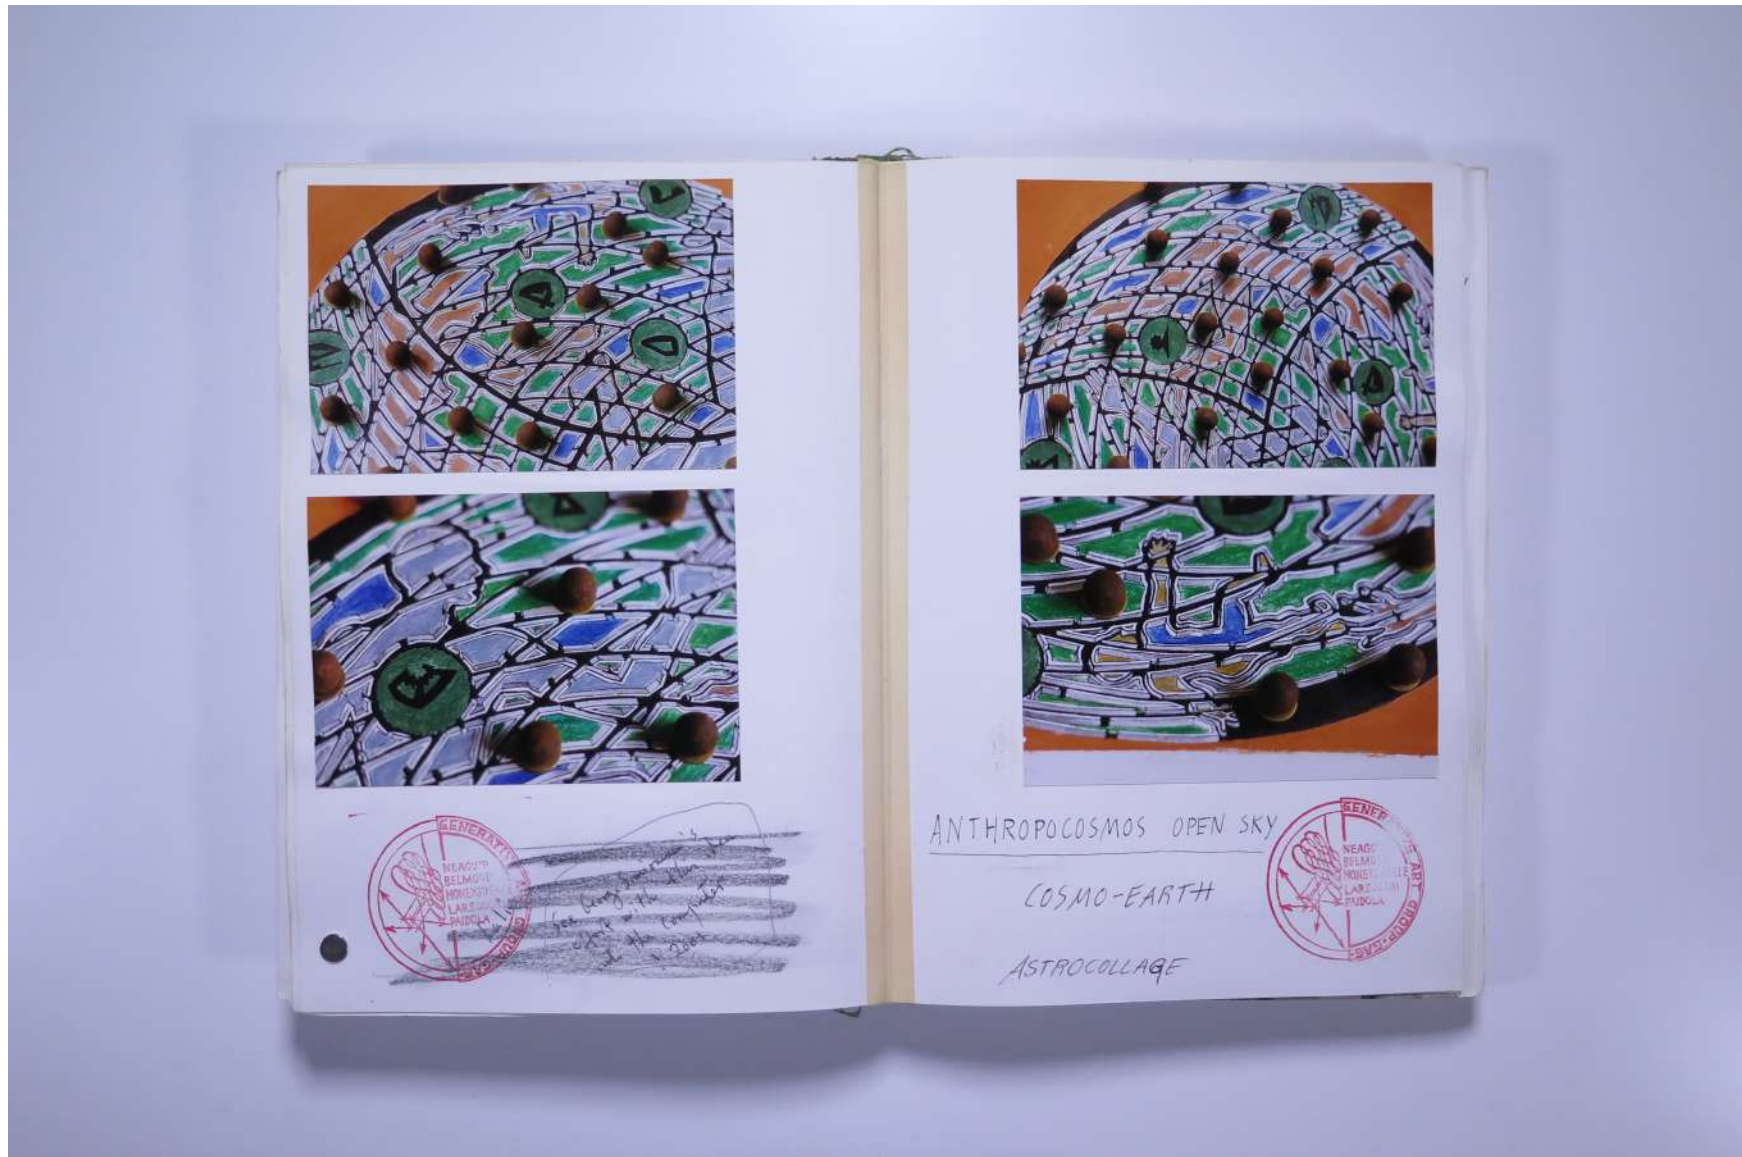

PAUL NEAGU ESTATE

PHOTO ALBUM: INDUCTION AND UNANIMITY (DRAWING, SCULPTURE, PAINTING)

Reference No.

PNE 36.011

Usage terms: © Estate of Paul Neagu. No copying, republication, modification or any other unauthorised use is allowed for material © **PAUL NEAGU** ESTATE.
For further use of this material please seek formal permission from the **PAUL NEAGU** ESTATE.