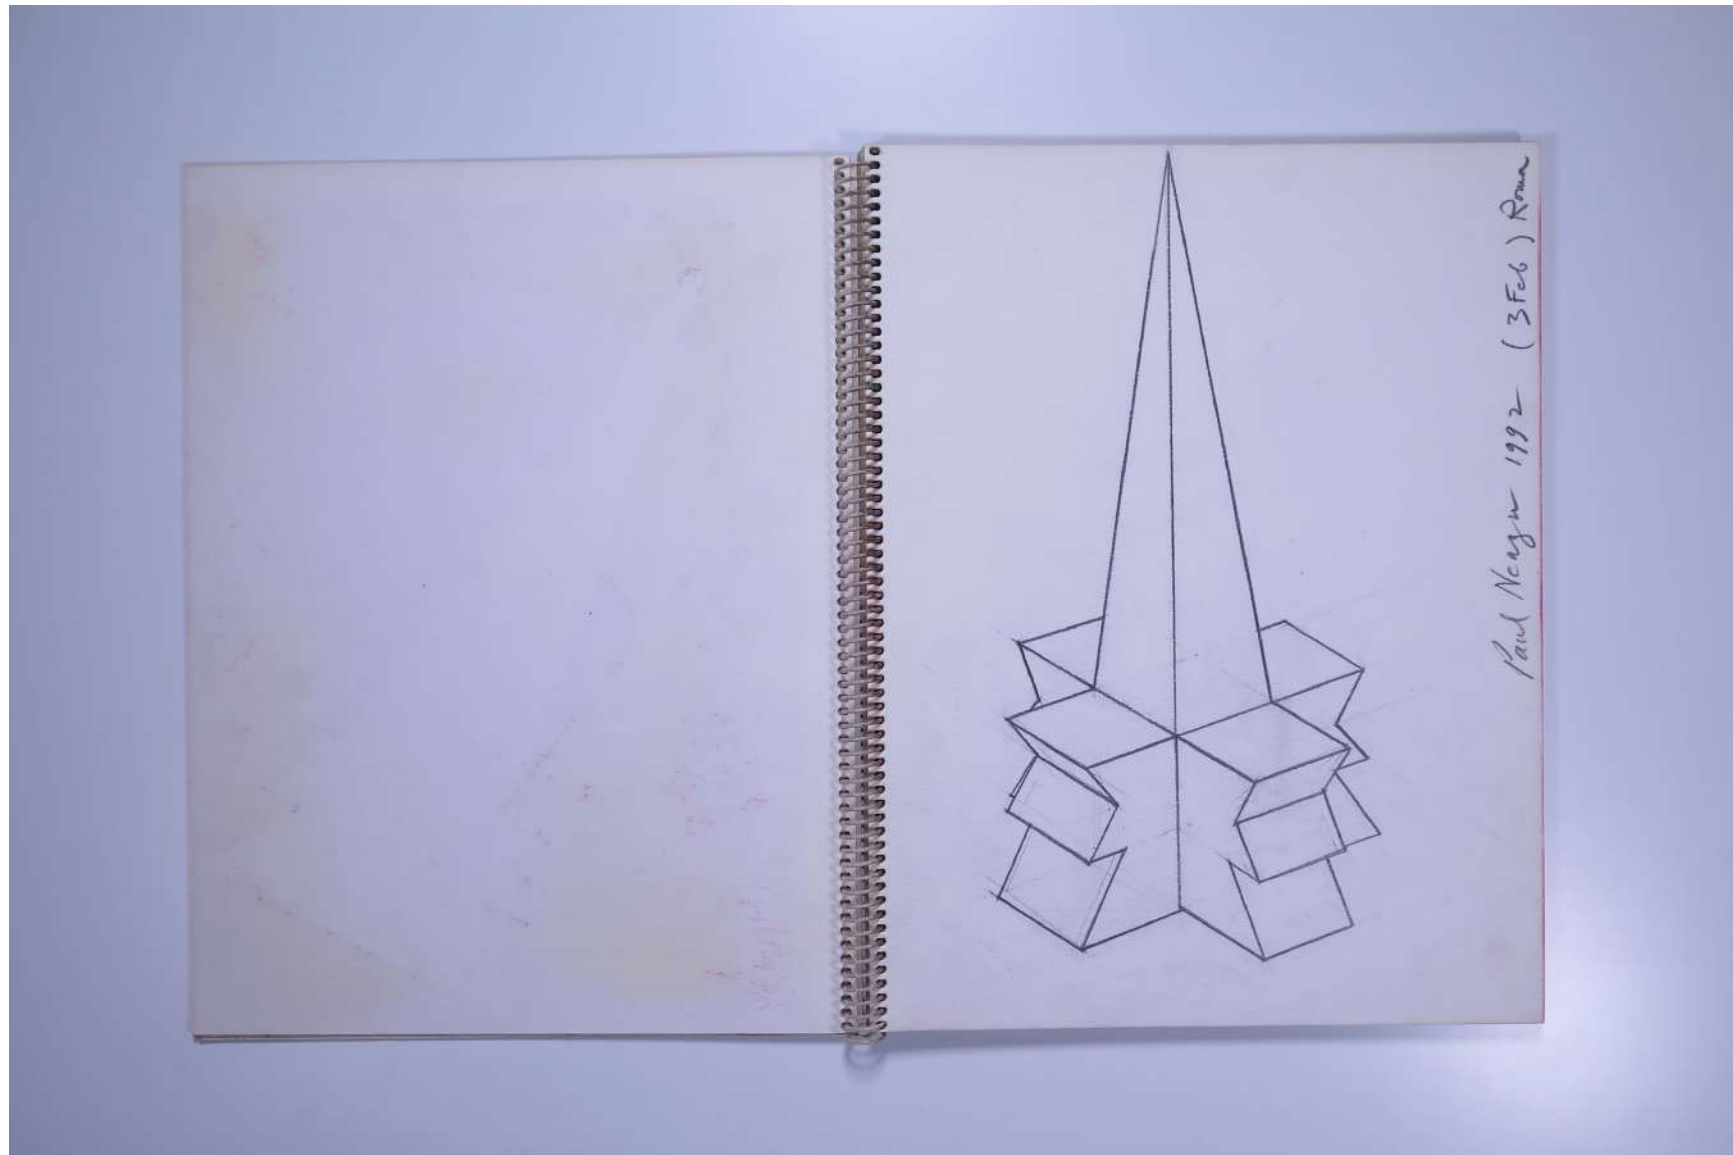

PAUL NEAGU ESTATE

SKETCHBOOK: UNTITLED - Roma 1991-1992

Reference No.

PNE 30.006

Usage terms: © Estate of Paul Neagu. No copying, republication, modification or any other unauthorised use is allowed for material © **PAUL NEAGU** ESTATE.
For further use of this material please seek formal permission from the **PAUL NEAGU** ESTATE.