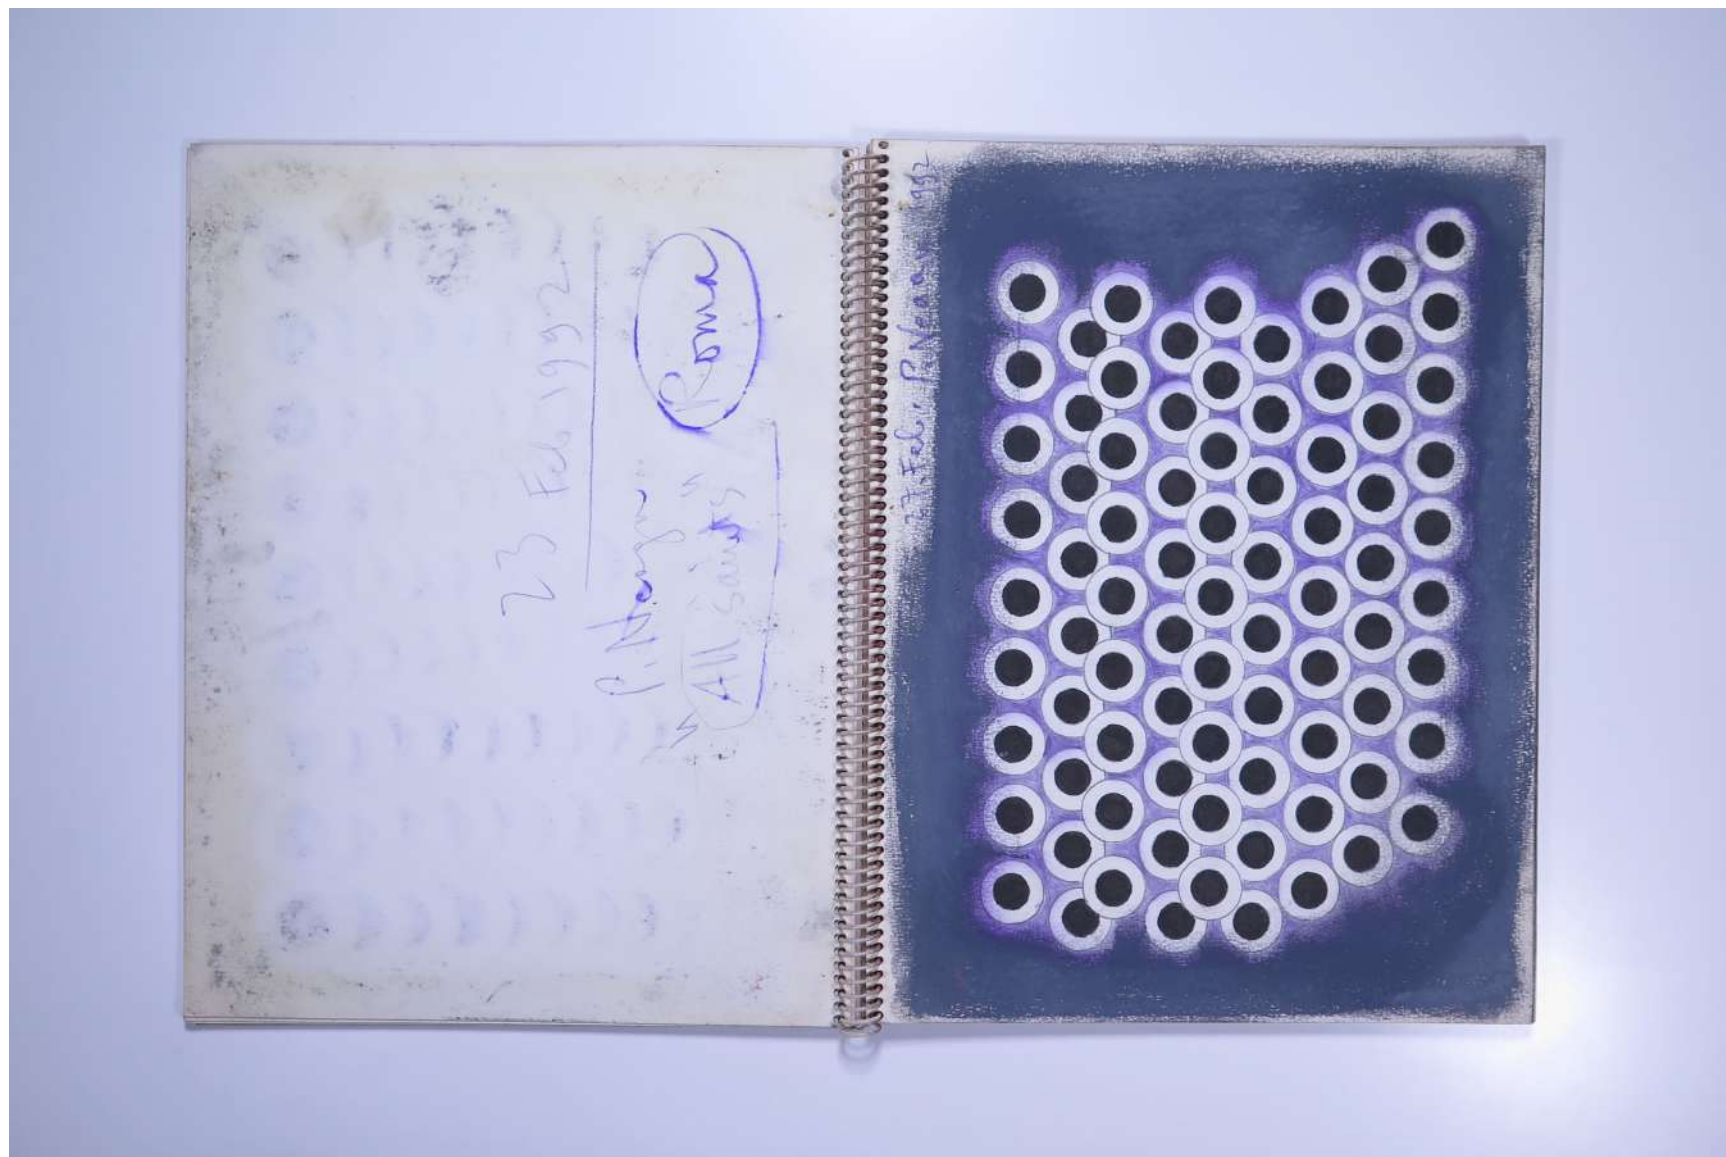

PAUL NEAGU ESTATE

SKETCHBOOK: UNTITLED - Roma 1991-1992

Reference No.

PNE 30.009

Usage terms: © Estate of Paul Neagu. No copying, republication, modification or any other unauthorised use is allowed for material © **PAUL NEAGU** ESTATE.

For further use of this material please seek formal permission from the **PAUL NEAGU** ESTATE.