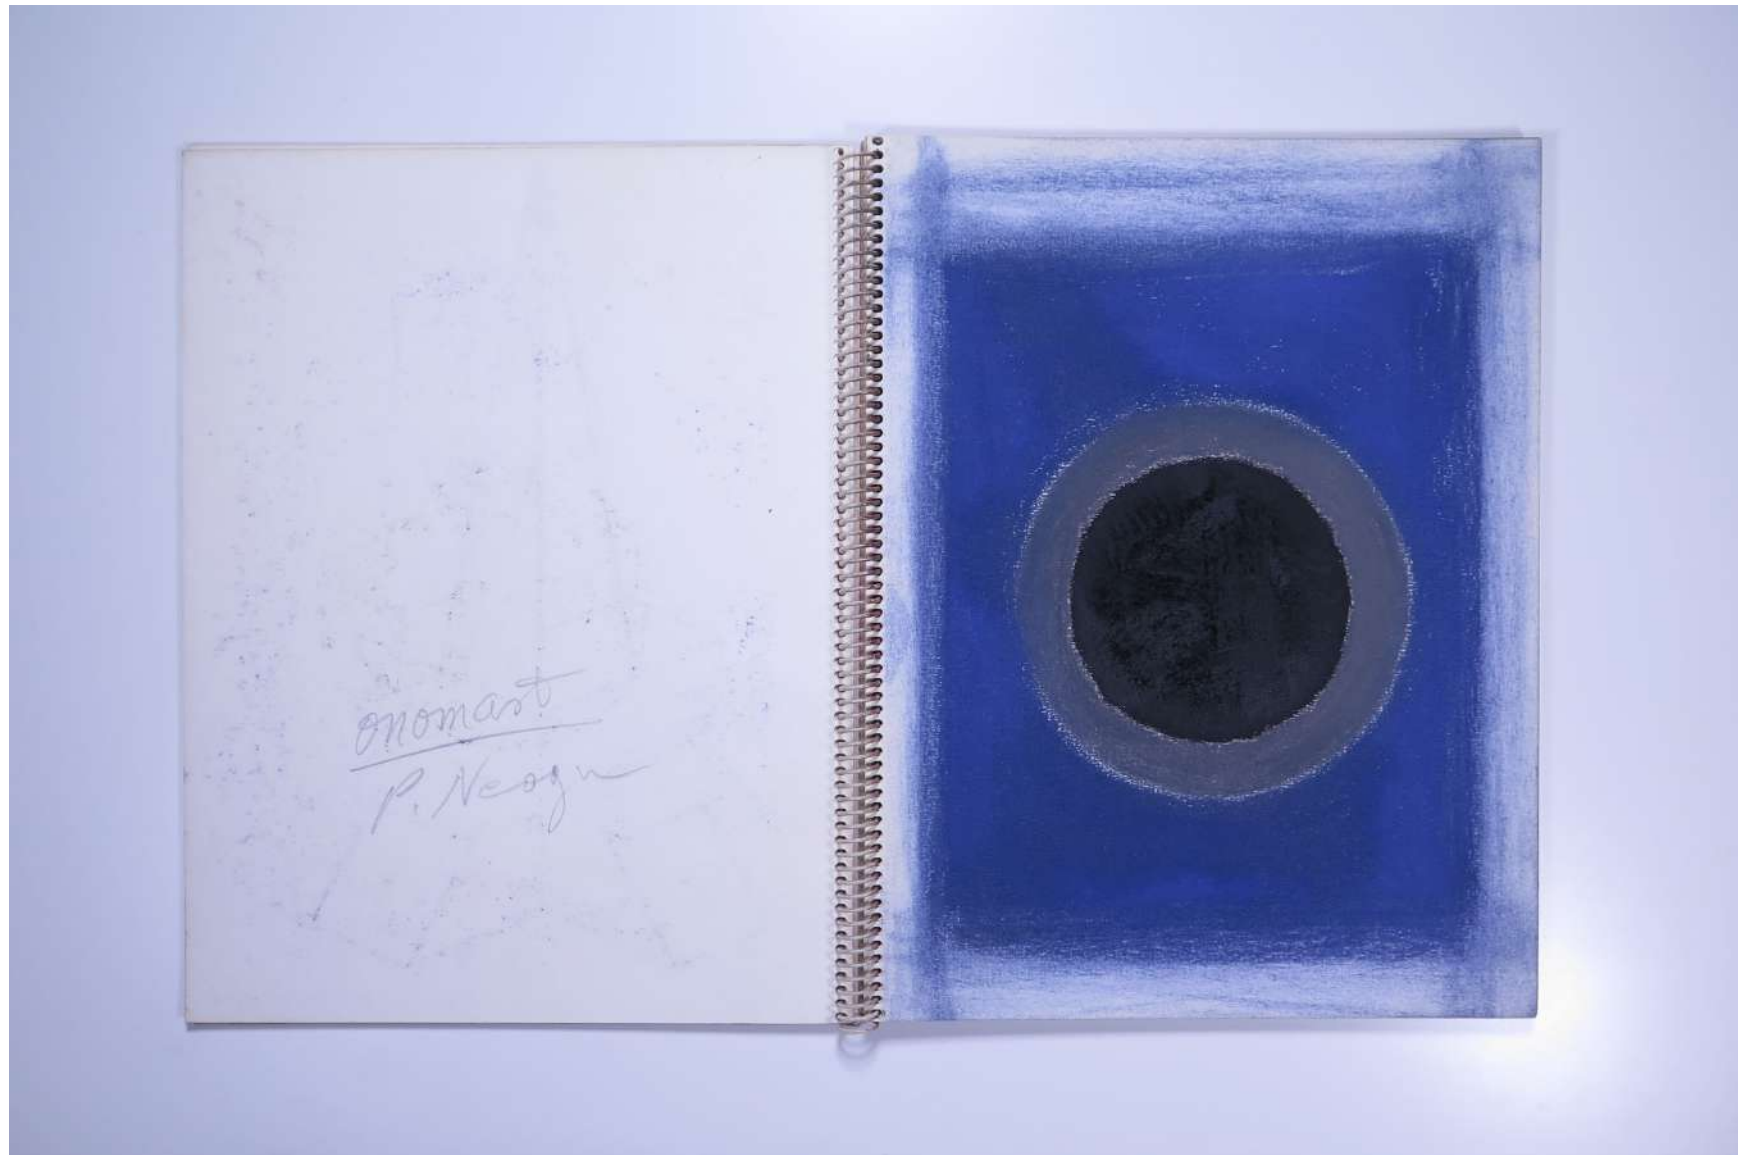

PAUL NEAGU ESTATE

SKETCHBOOK: UNTITLED - Roma 1991-1992

Reference No.

PNE 30.007

Usage terms: © Estate of Paul Neagu. No copying, republication, modification or any other unauthorised use is allowed for material © **PAUL NEAGU** ESTATE.
For further use of this material please seek formal permission from the **PAUL NEAGU** ESTATE.