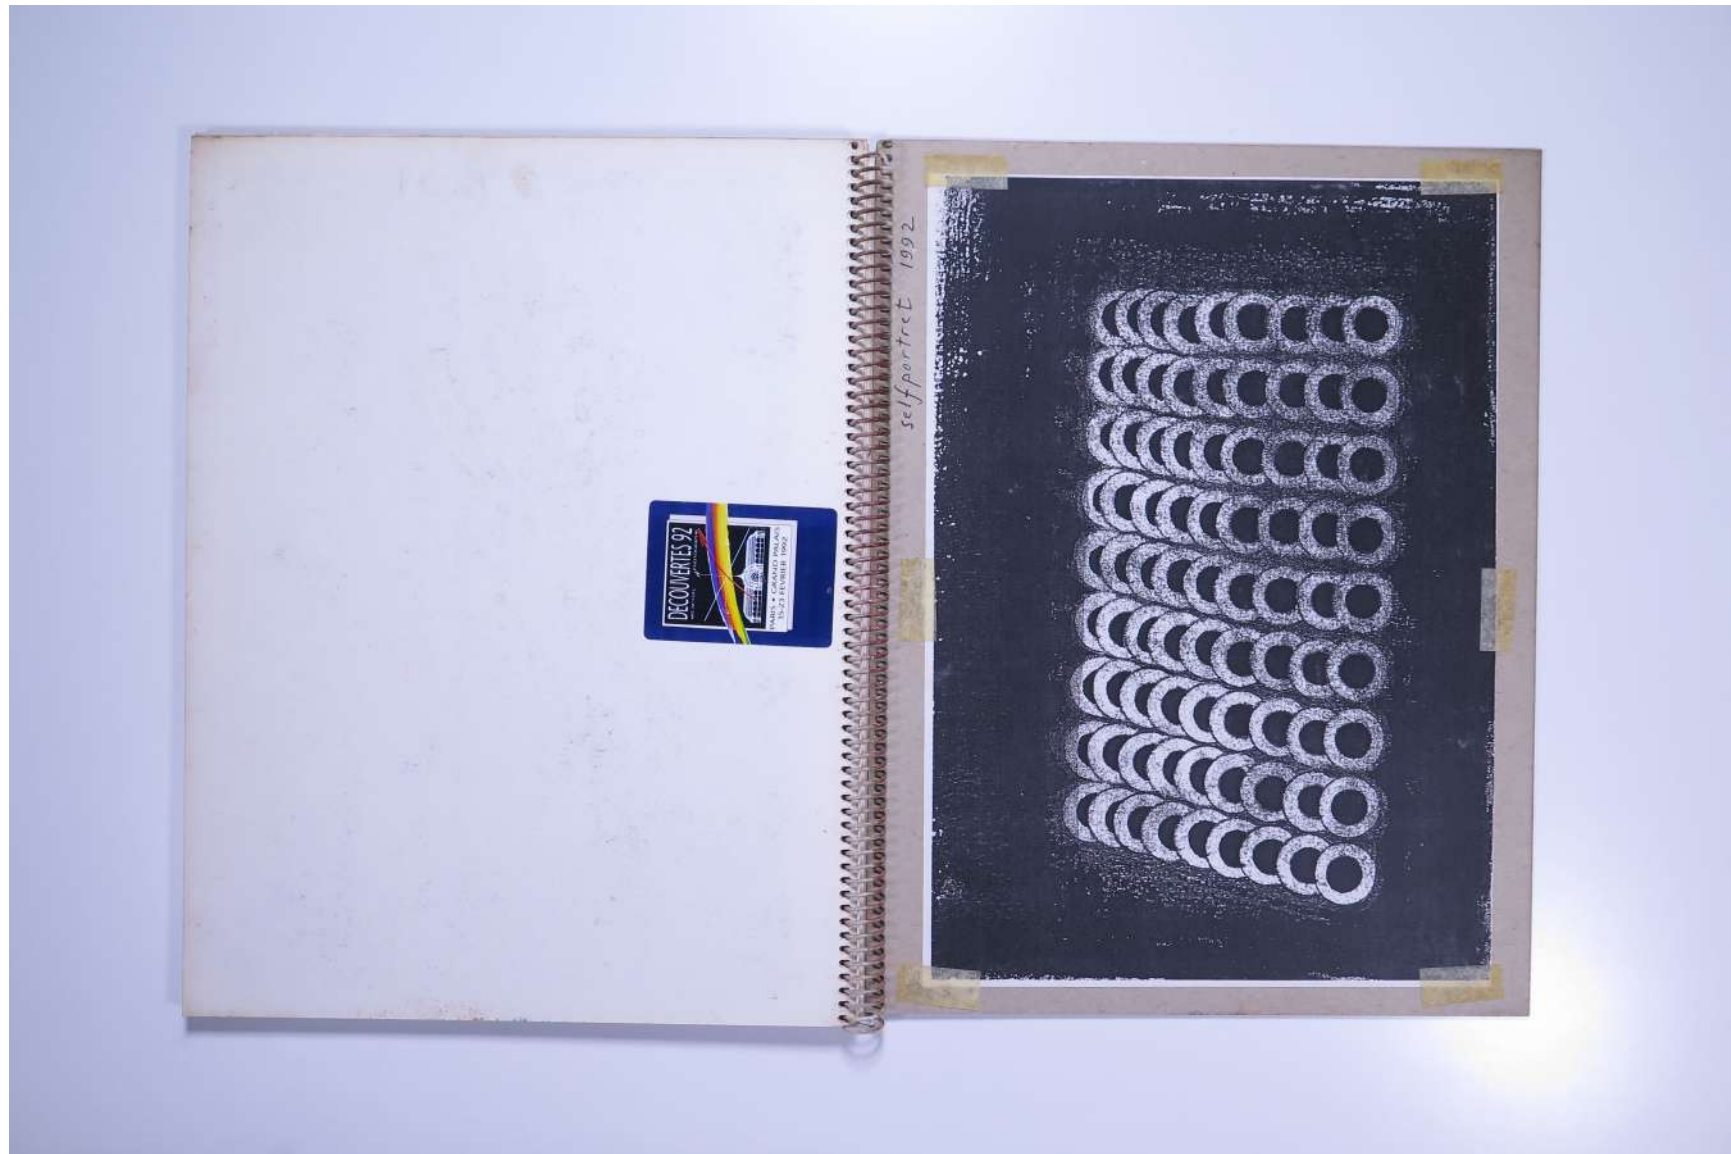

PAUL NEAGU ESTATE

SKETCHBOOK: UNTITLED - Roma 1991-1992

Reference No.

PNE 30.019

Usage terms: © Estate of Paul Neagu. No copying, republication, modification or any other unauthorised use is allowed for material © **PAUL NEAGU** ESTATE.
For further use of this material please seek formal permission from the **PAUL NEAGU** ESTATE.