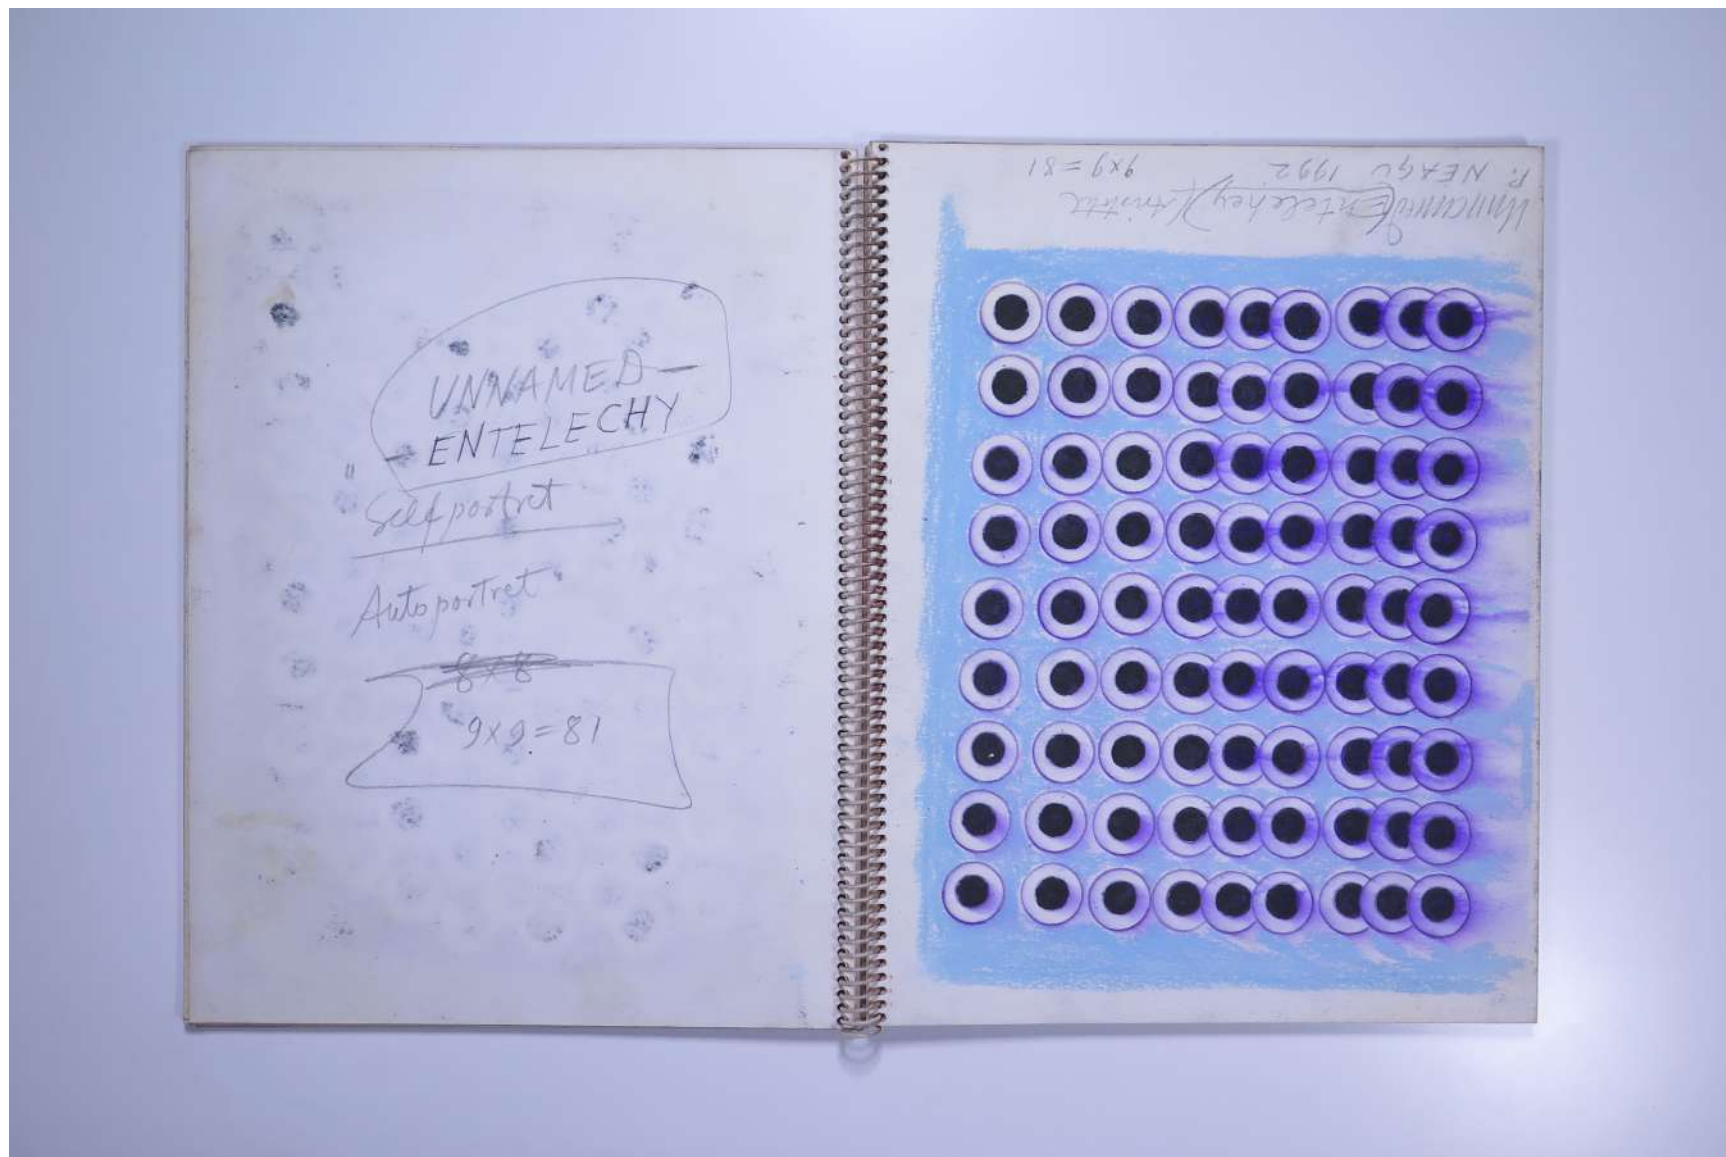

PAUL NEAGU ESTATE

SKETCHBOOK: UNTITLED - Roma 1991-1992

Reference No.

PNE 30.010

Usage terms: © Estate of Paul Neagu. No copying, republication, modification or any other unauthorised use is allowed for material © **PAUL NEAGU ESTATE**.

For further use of this material please seek formal permission from the **PAUL NEAGU ESTATE**.