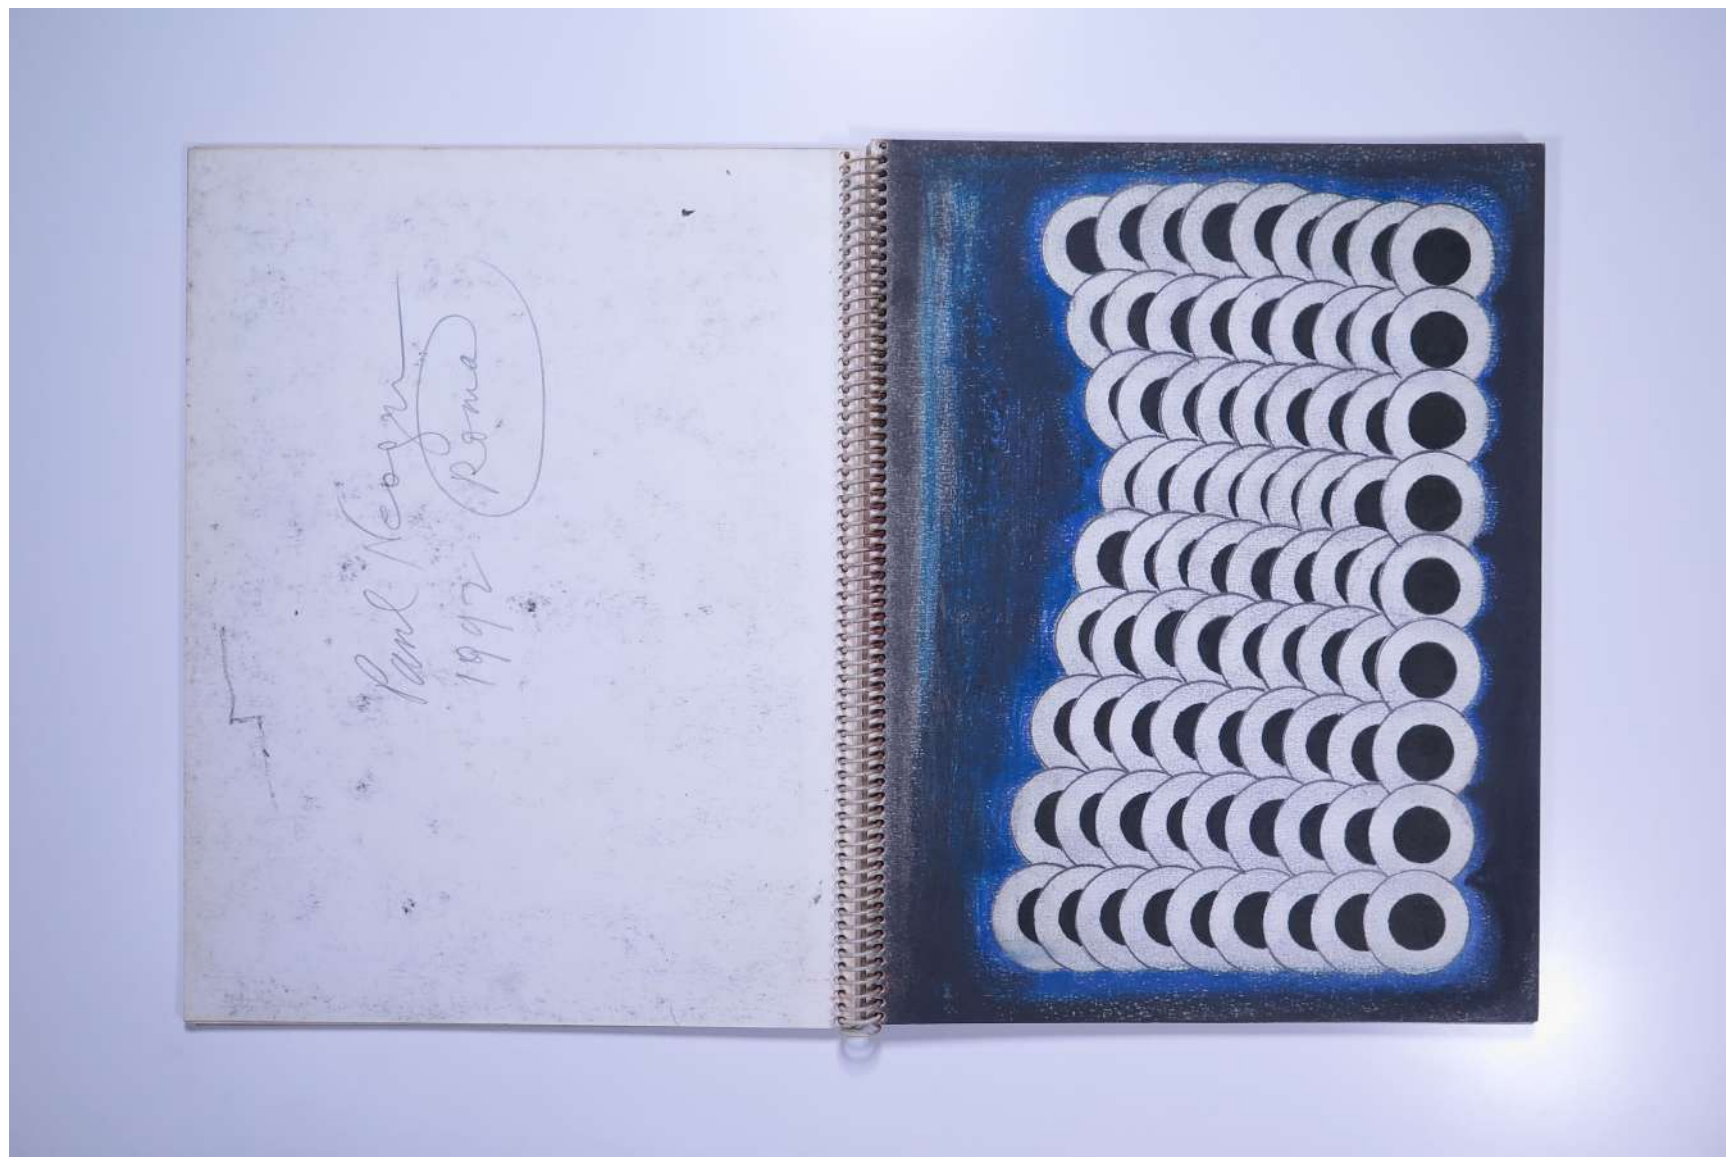

PAUL NEAGU ESTATE

SKETCHBOOK: UNTITLED - Roma 1991-1992

Reference No.

PNE 30.008

Usage terms: © Estate of Paul Neagu. No copying, republication, modification or any other unauthorised use is allowed for material © **PAUL NEAGU** ESTATE.
For further use of this material please seek formal permission from the **PAUL NEAGU** ESTATE.