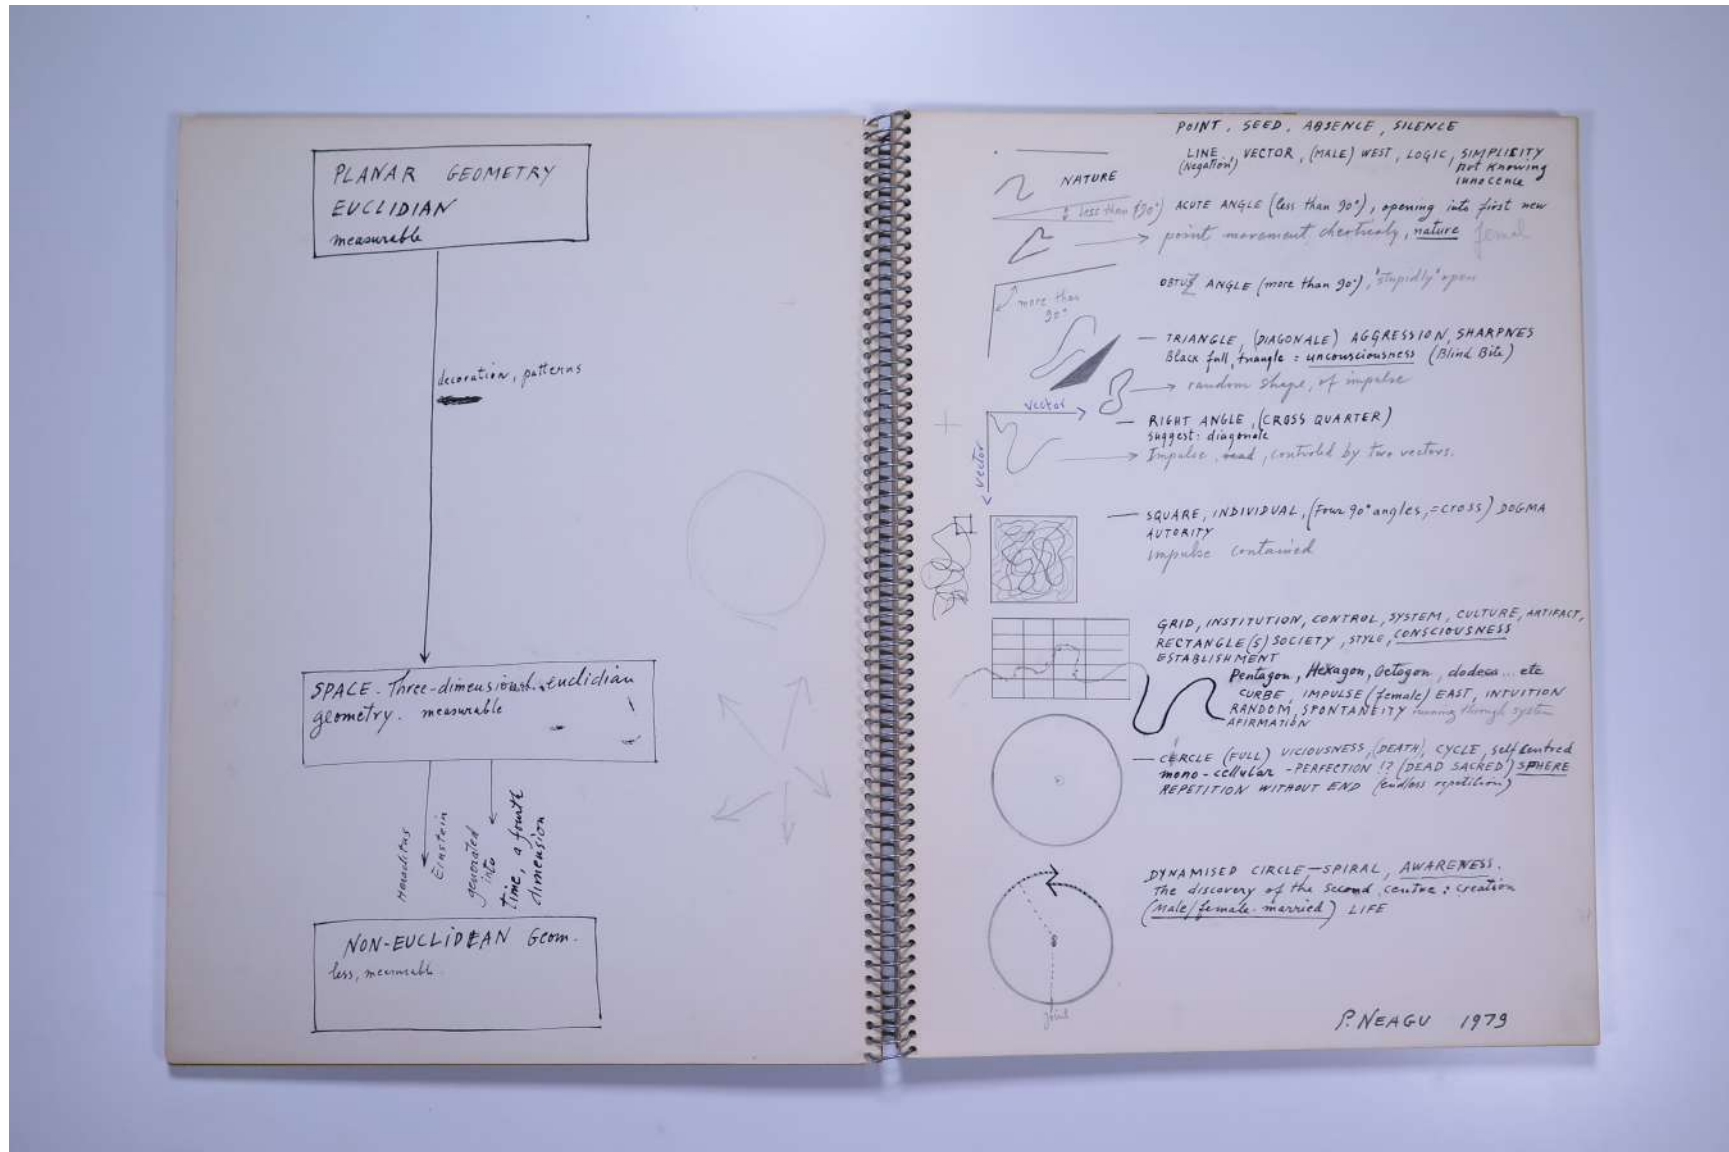

PAUL NEAGU ESTATE

SKETCHBOOK: DEFINITIONS, STARS and FUSIONS - 1979

Reference No.

PNE 28.003

Usage terms: © Estate of Paul Neagu. No copying, republication, modification or any other unauthorised use is allowed for material © PAUL NEAGU ESTATE.

For further use of this material please seek formal permission from the PAUL NEAGU ESTATE.