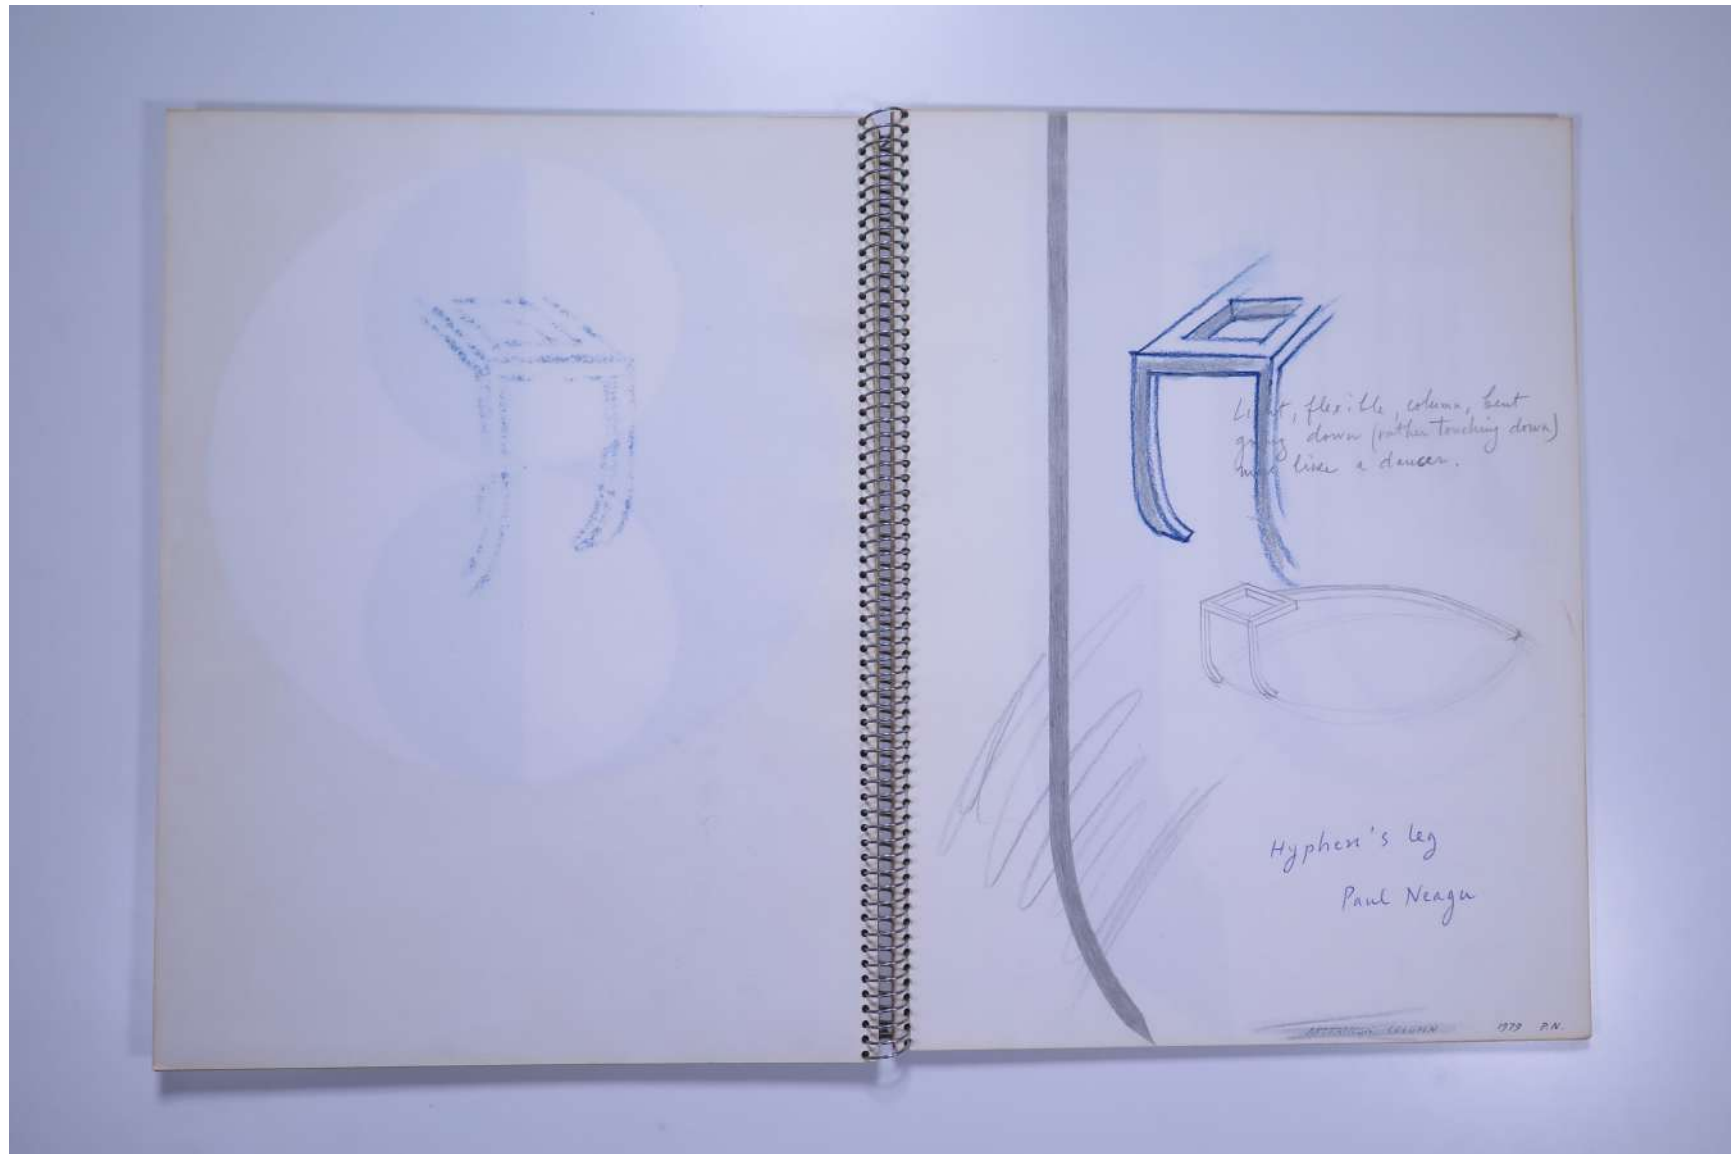

PAUL NEAGU ESTATE

SKETCHBOOK: DEFINITIONS, STARS and FUSIONS - 1979

Reference No.

PNE 28.024

Usage terms: © Estate of Paul Neagu. No copying, republication, modification or any other unauthorised use is allowed for material © **PAUL NEAGU** ESTATE.
For further use of this material please seek formal permission from the **PAUL NEAGU** ESTATE.