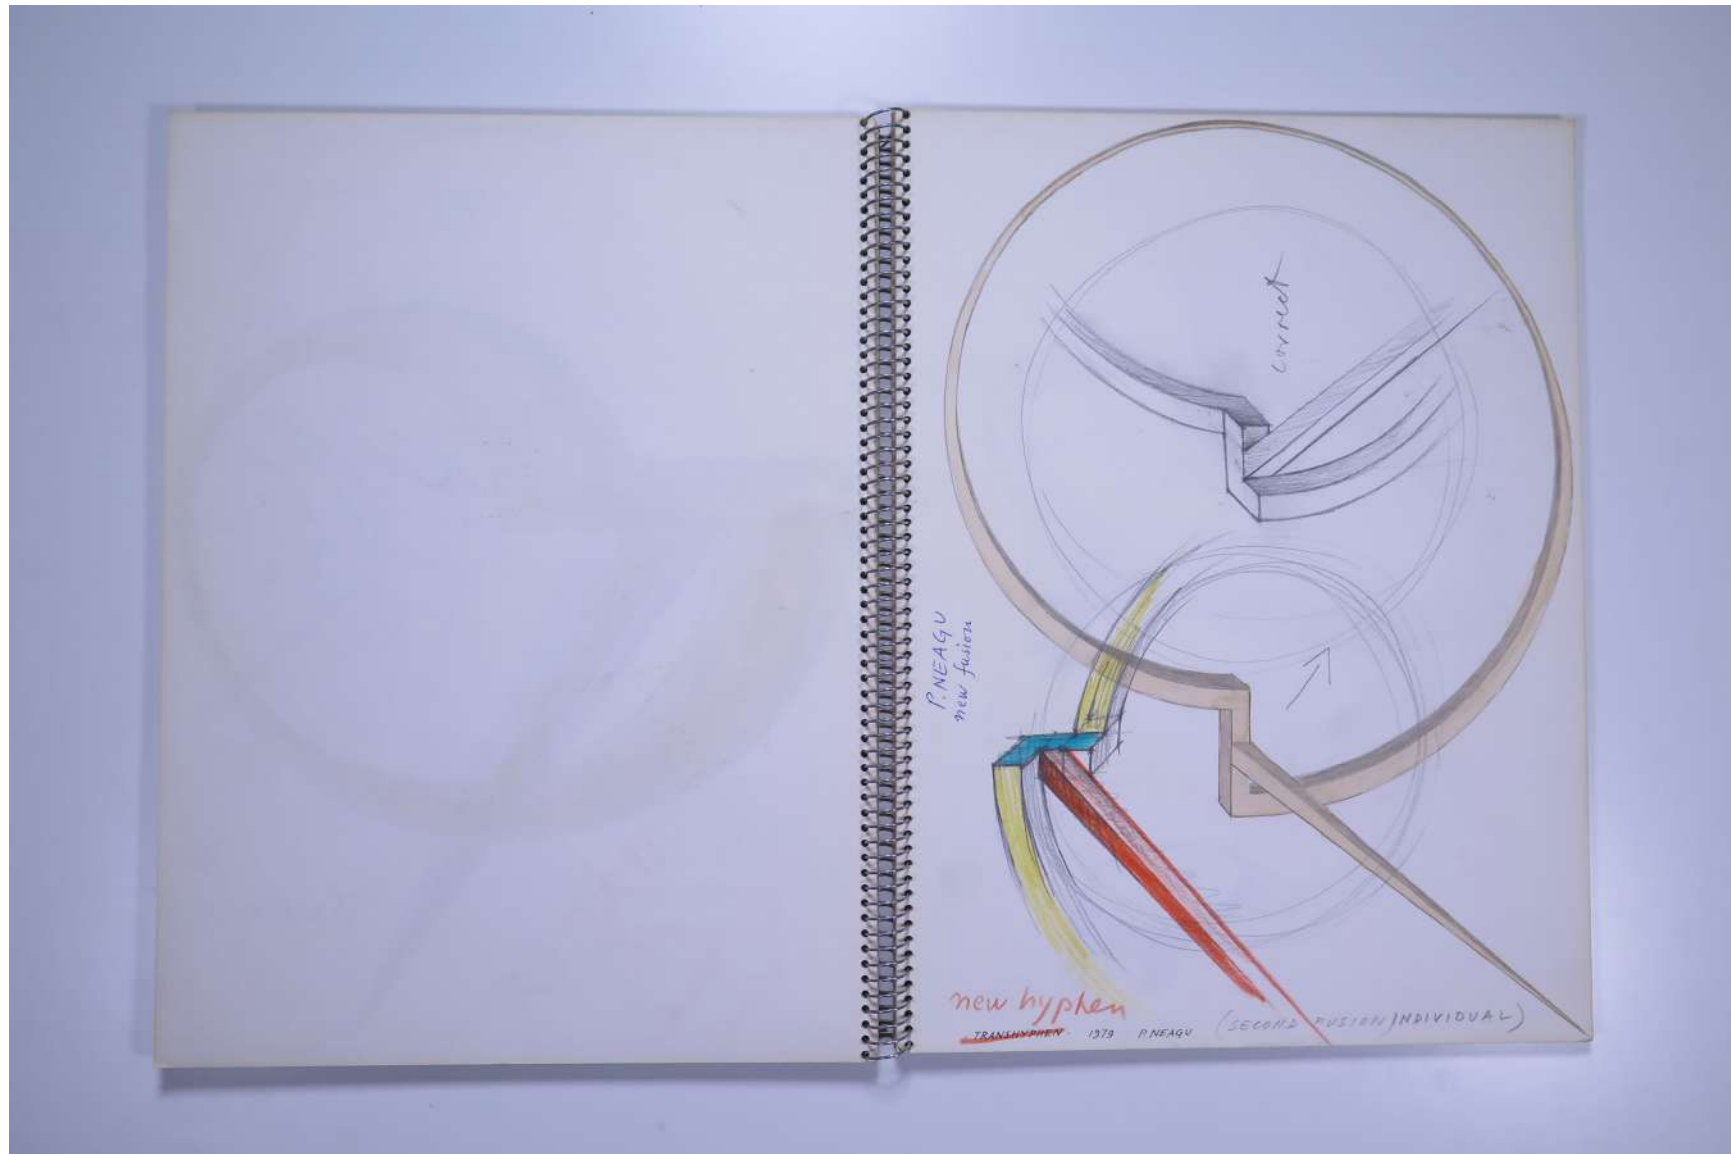

PAUL NEAGU ESTATE

SKETCHBOOK: DEFINITIONS, STARS and FUSIONS - 1979

Reference No.

PNE 28.020

Usage terms: © Estate of Paul Neagu. No copying, republication, modification or any other unauthorised use is allowed for material © **PAUL NEAGU ESTATE**.
For further use of this material please seek formal permission from the **PAUL NEAGU ESTATE**.