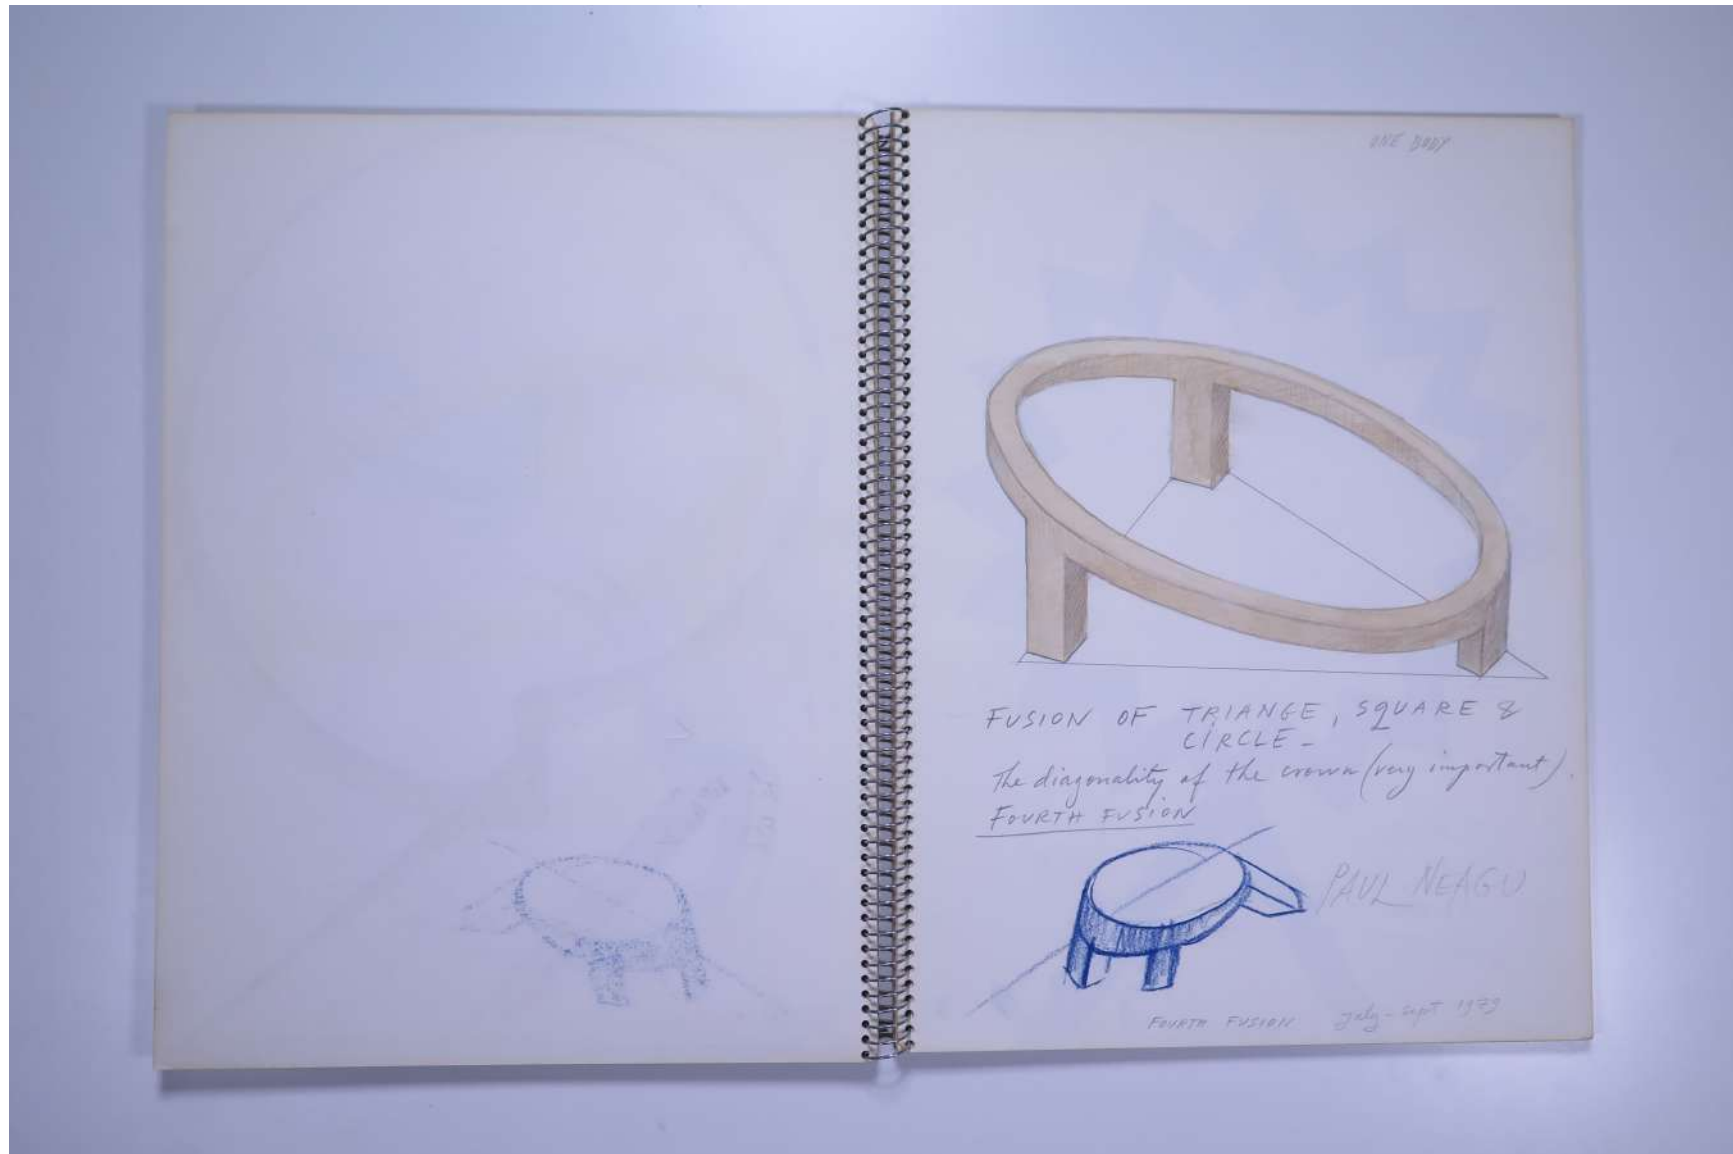

PAUL NEAGU ESTATE

SKETCHBOOK: DEFINITIONS, STARS and FUSIONS - 1979

Reference No.

PNE 28.021

Usage terms: © Estate of Paul Neagu. No copying, republication, modification or any other unauthorised use is allowed for material © **PAUL NEAGU** ESTATE.
For further use of this material please seek formal permission from the **PAUL NEAGU** ESTATE.