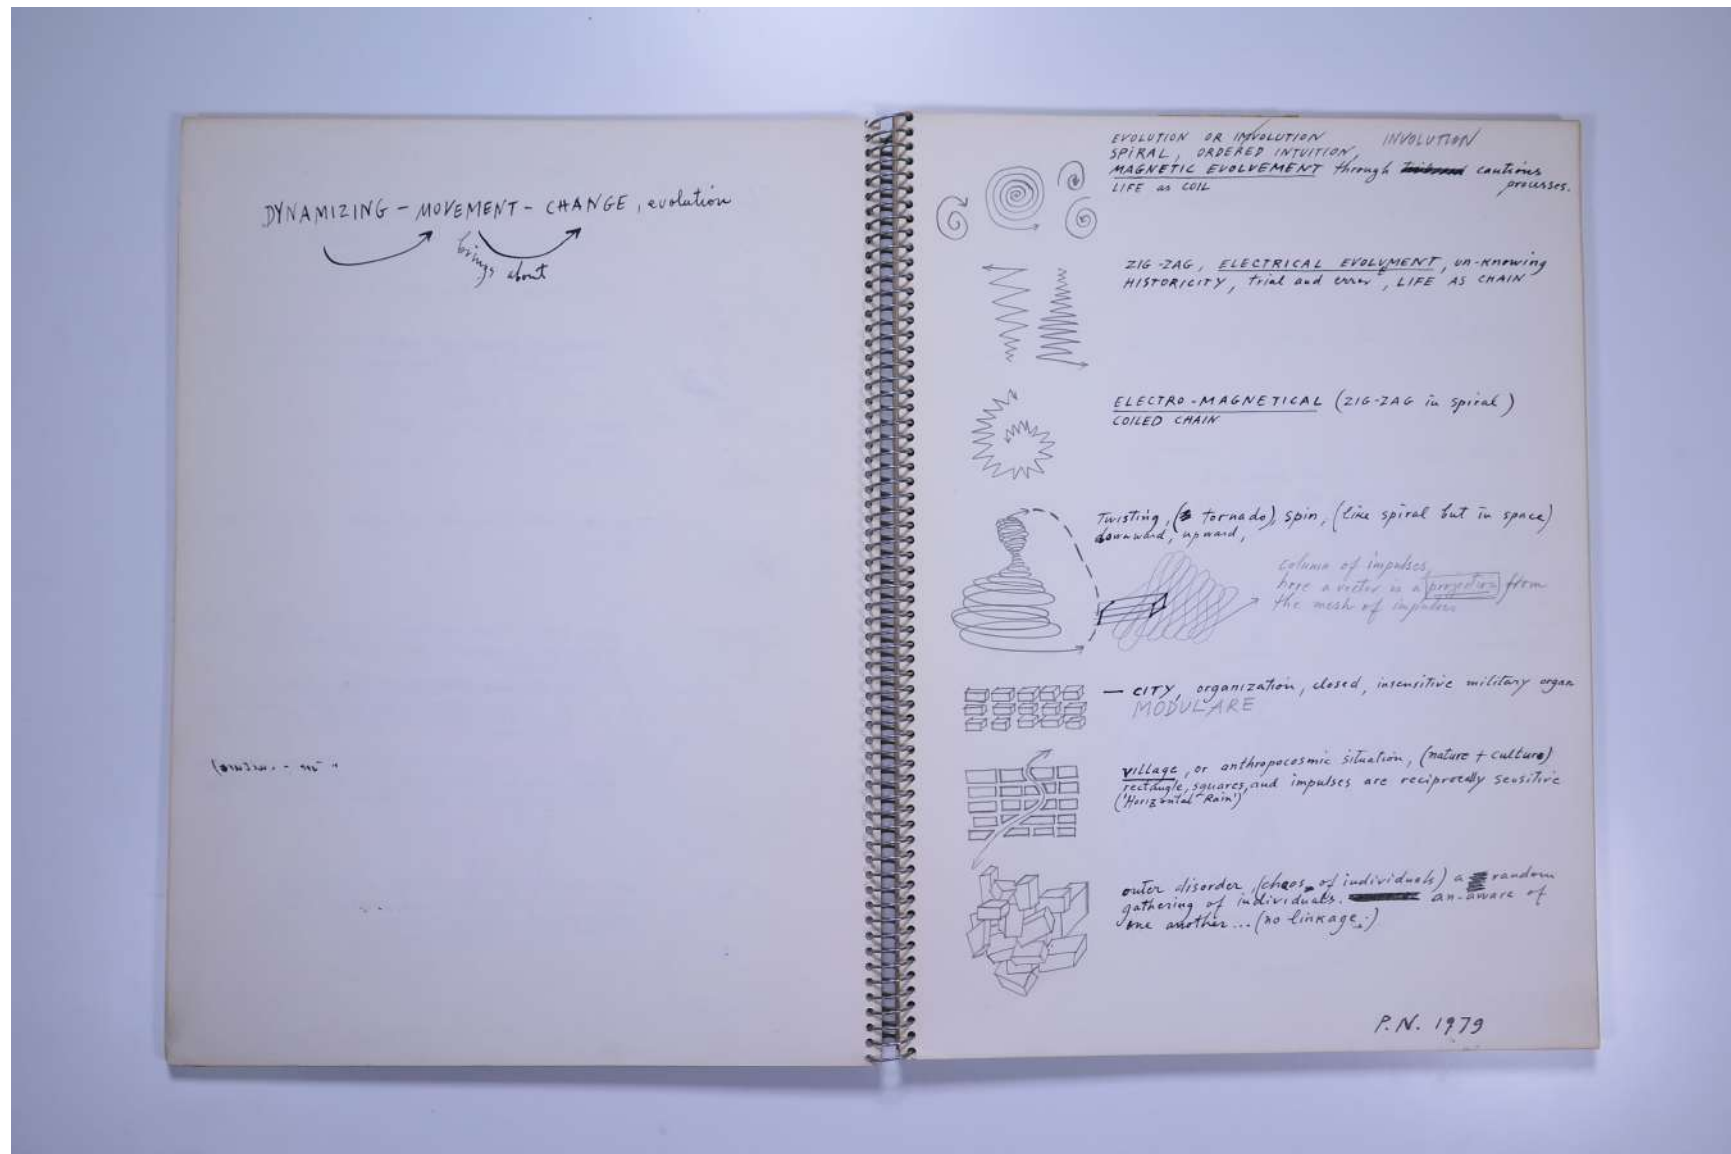

PAUL NEAGU ESTATE

SKETCHBOOK: DEFINITIONS, STARS and FUSIONS - 1979

Reference No.

PNE 28.004

Usage terms: © Estate of Paul Neagu. No copying, republication, modification or any other unauthorised use is allowed for material © **PAUL NEAGU ESTATE**.

For further use of this material please seek formal permission from the **PAUL NEAGU ESTATE**.