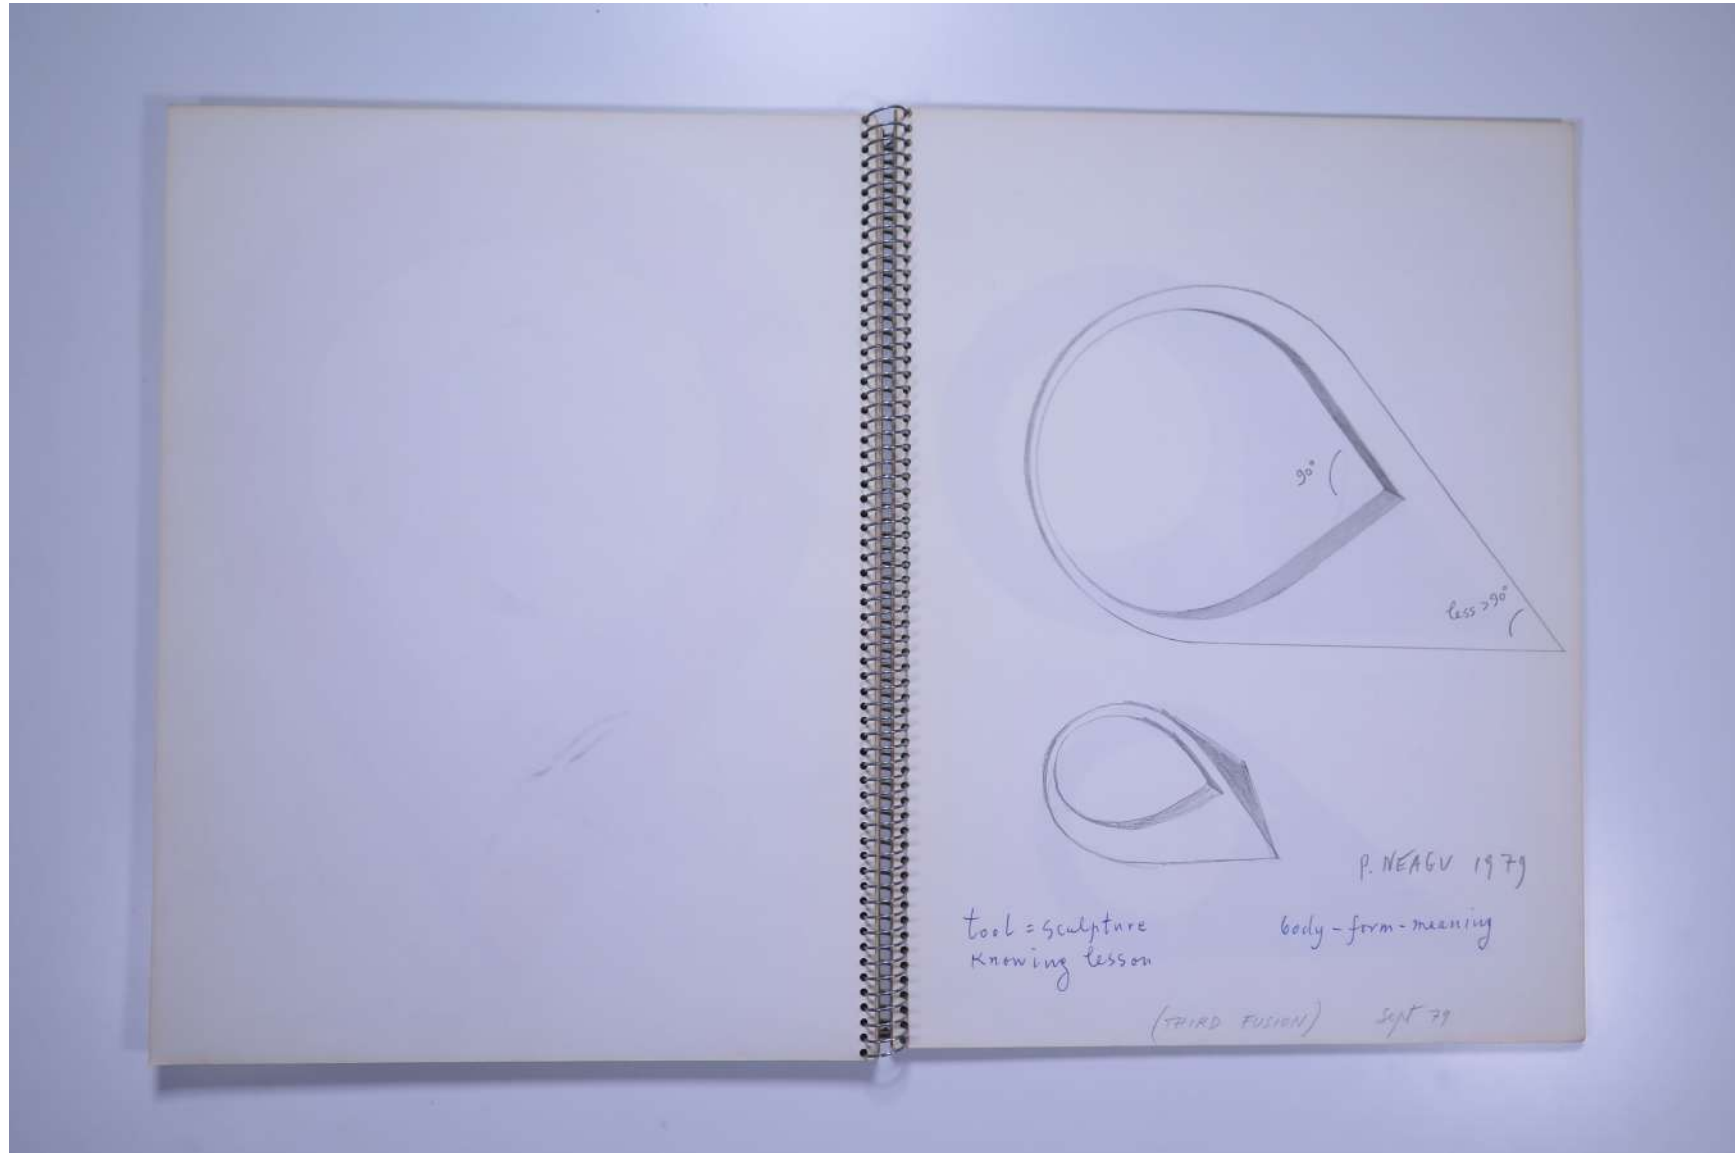

PAUL NEAGU ESTATE

SKETCHBOOK: DEFINITIONS, STARS and FUSIONS - 1979

Reference No.

PNE 28.028

Usage terms: © Estate of Paul Neagu. No copying, republication, modification or any other unauthorised use is allowed for material © **PAUL NEAGU** ESTATE.
For further use of this material please seek formal permission from the **PAUL NEAGU** ESTATE.