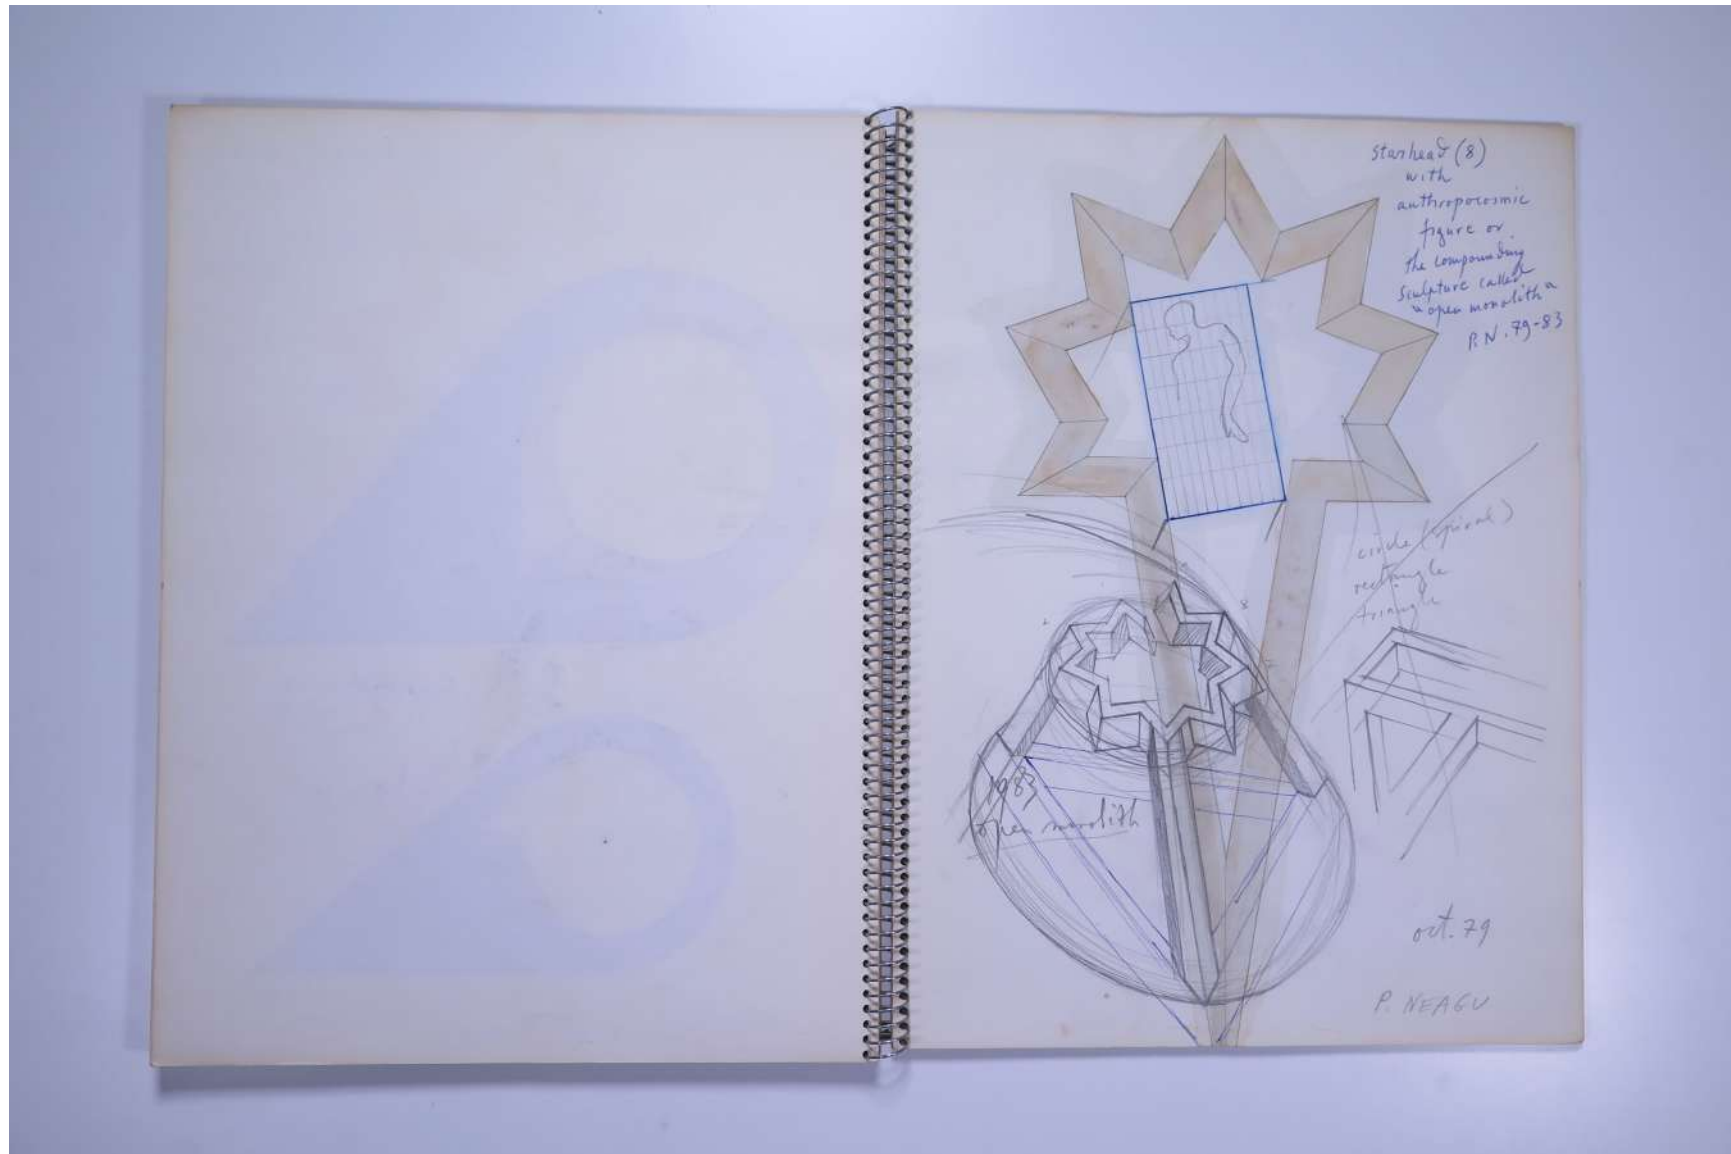

PAUL NEAGU ESTATE

SKETCHBOOK: DEFINITIONS, STARS and FUSIONS - 1979

Reference No.

PNE 28.030

Usage terms: © Estate of Paul Neagu. No copying, republication, modification or any other unauthorised use is allowed for material © **PAUL NEAGU** ESTATE.
For further use of this material please seek formal permission from the **PAUL NEAGU** ESTATE.