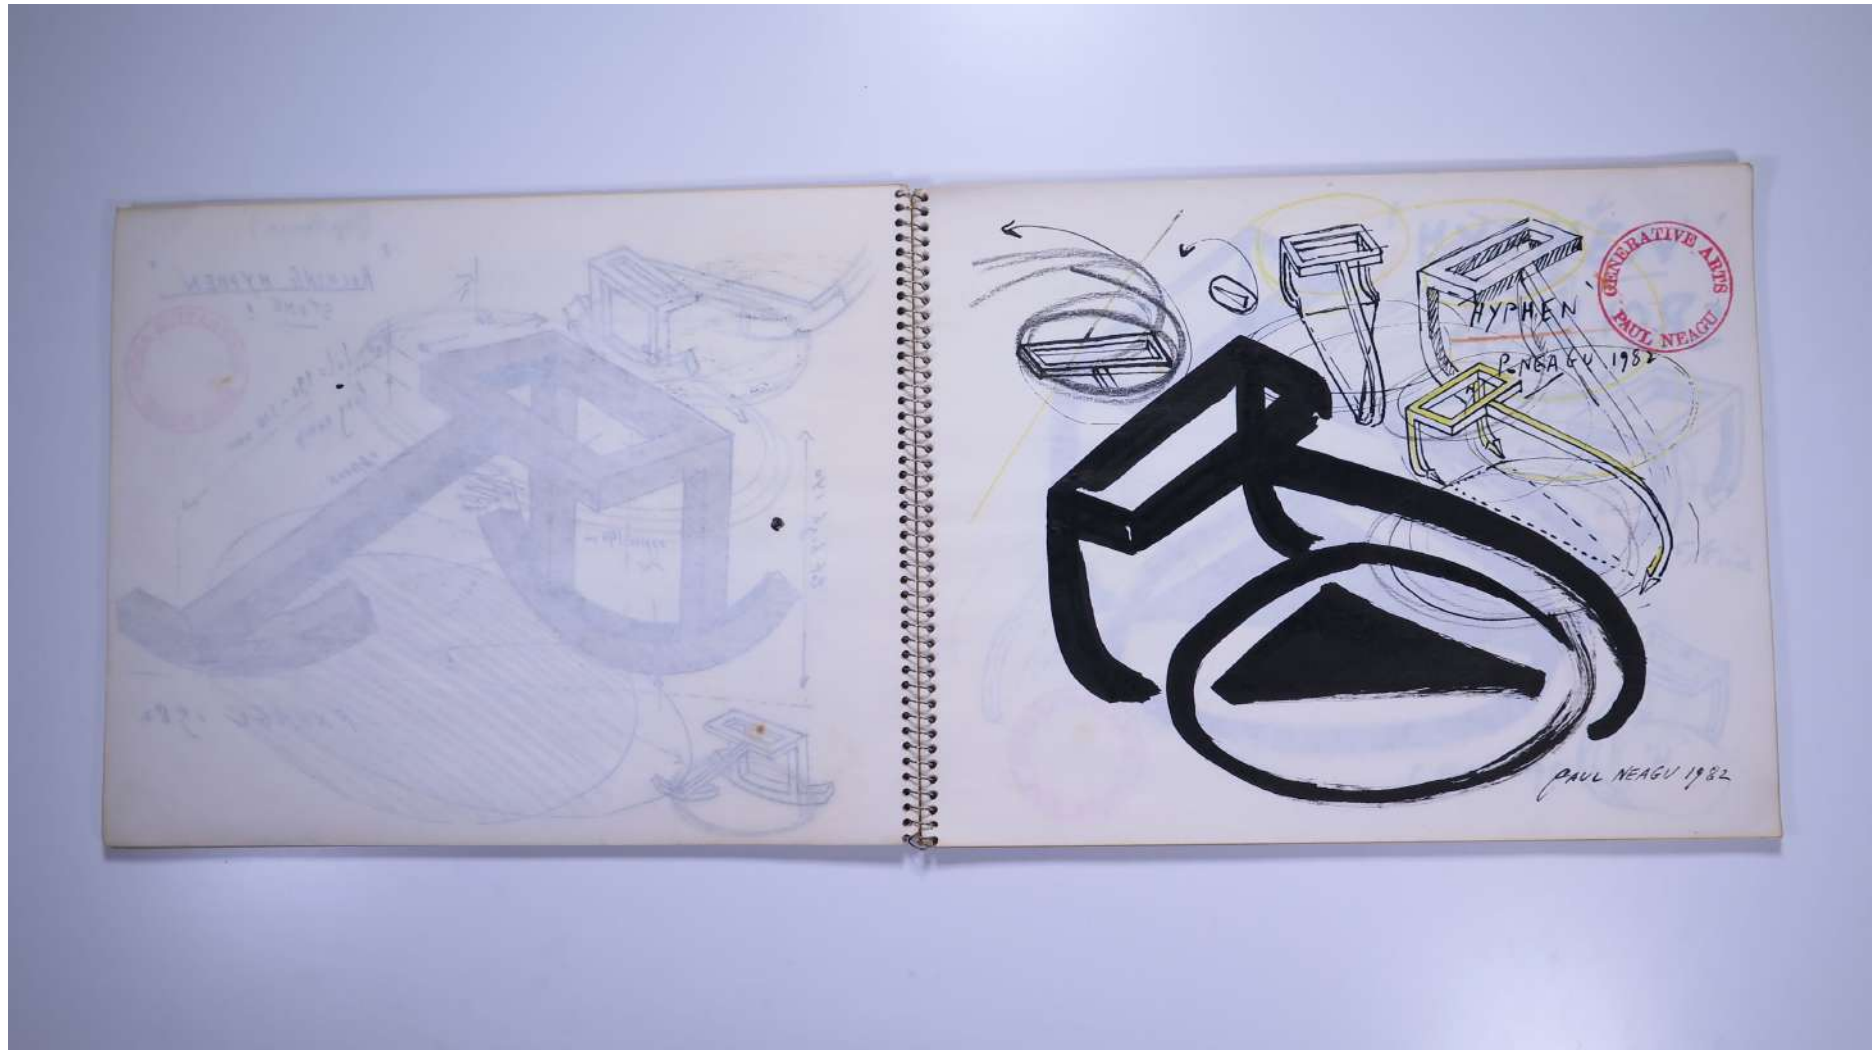

PAUL NEAGU ESTATE

SKETCHBOOK: UNTITLED - 1982

Reference No.

PNE 27.011

Usage terms: © Estate of Paul Neagu. No copying, republication, modification or any other unauthorised use is allowed for material © **PAUL NEAGU** ESTATE.
For further use of this material please seek formal permission from the **PAUL NEAGU** ESTATE.