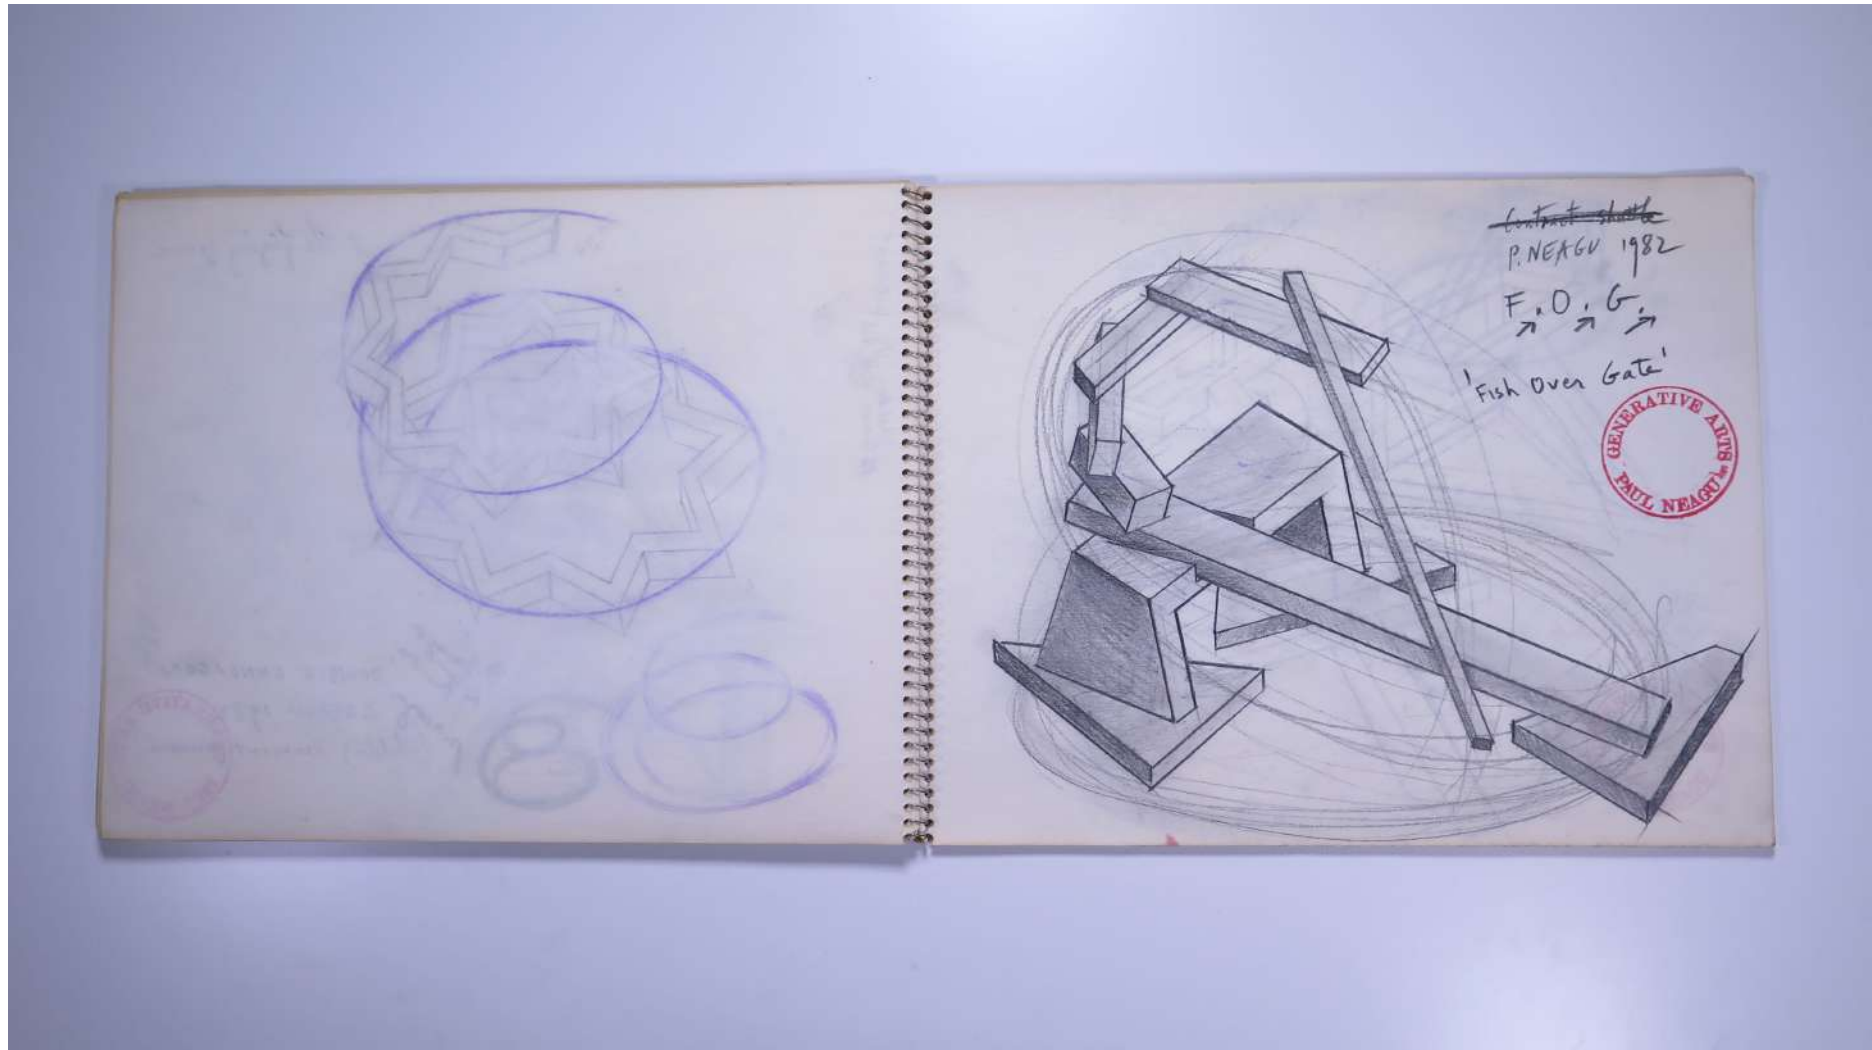

PAUL NEAGU ESTATE

SKETCHBOOK: UNTITLED - 1982

Reference No.

PNE 27.026

Usage terms: © Estate of Paul Neagu. No copying, republication, modification or any other unauthorised use is allowed for material © **PAUL NEAGU** ESTATE.
For further use of this material please seek formal permission from the **PAUL NEAGU** ESTATE.