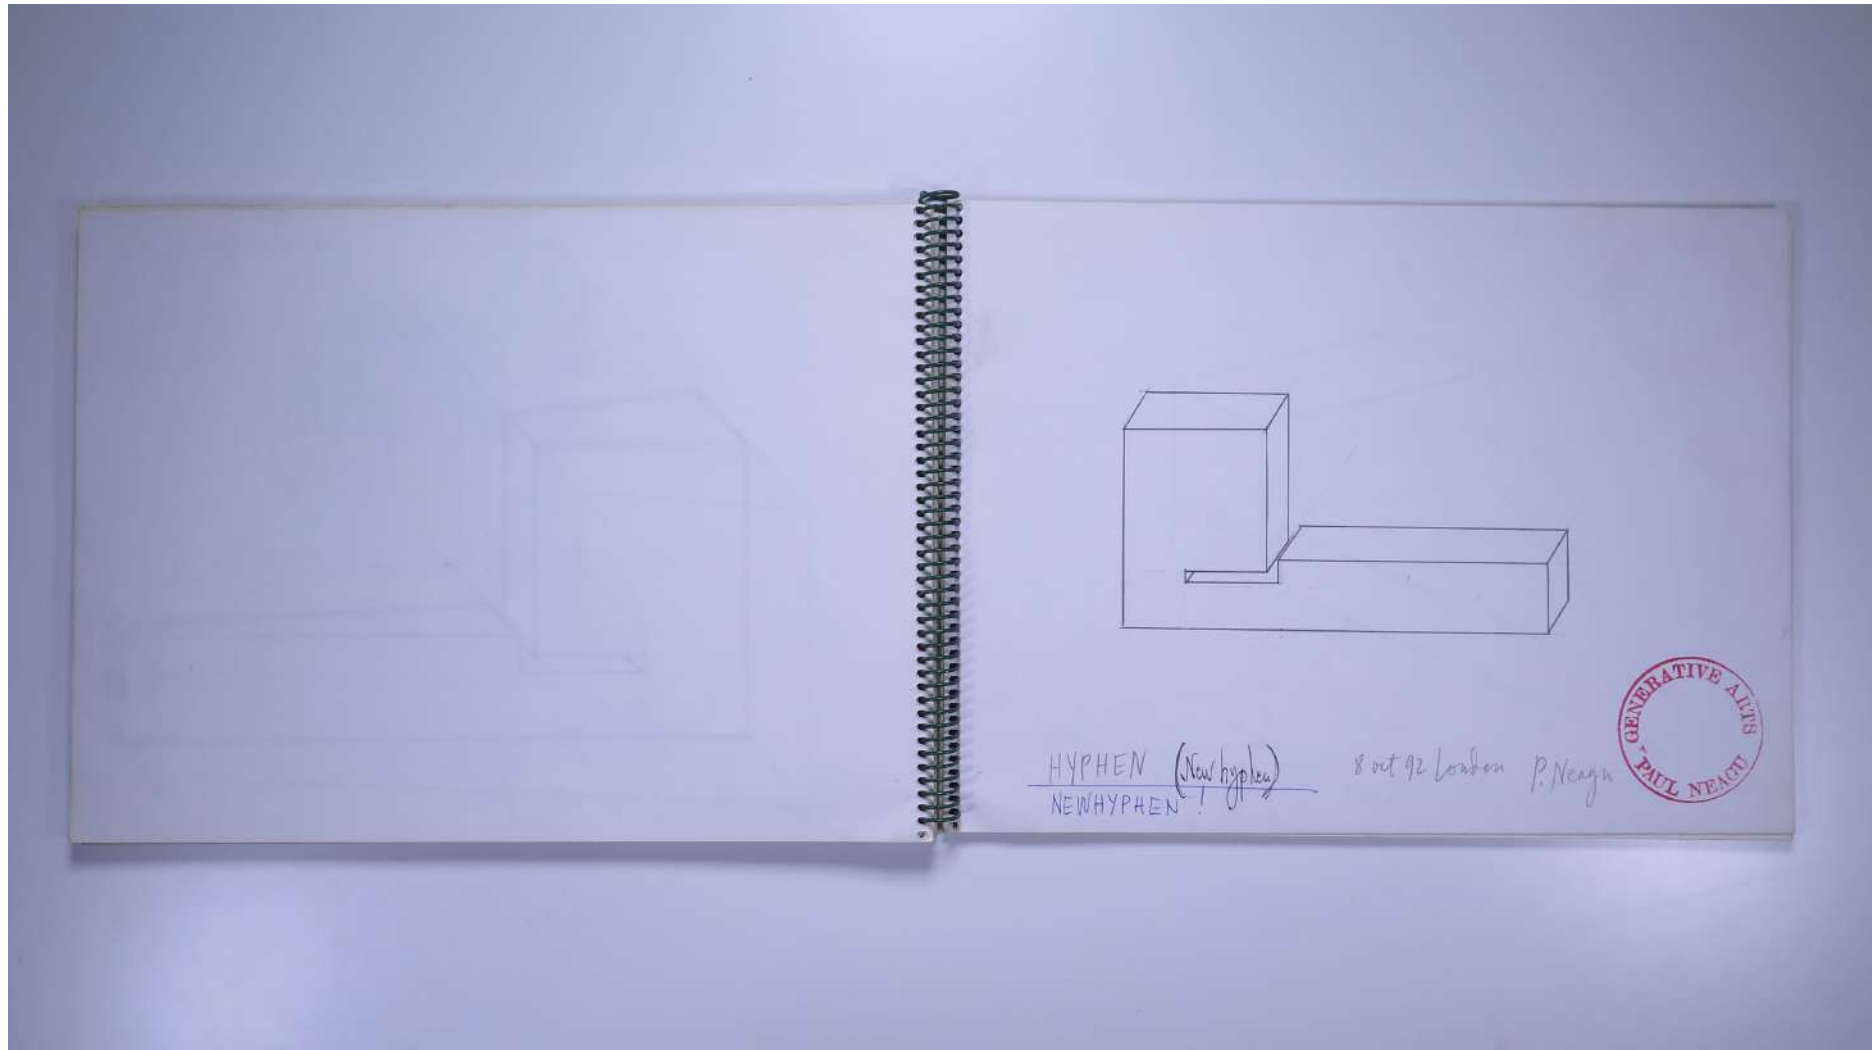

PAUL NEAGU ESTATE

SKETCHBOOK: NEW HYPHEN - 1992

Reference No.

PNE 26.038

Usage terms: © Estate of Paul Neagu. No copying, republication, modification or any other unauthorised use is allowed for material © **PAUL NEAGU** ESTATE.
For further use of this material please seek formal permission from the **PAUL NEAGU** ESTATE.