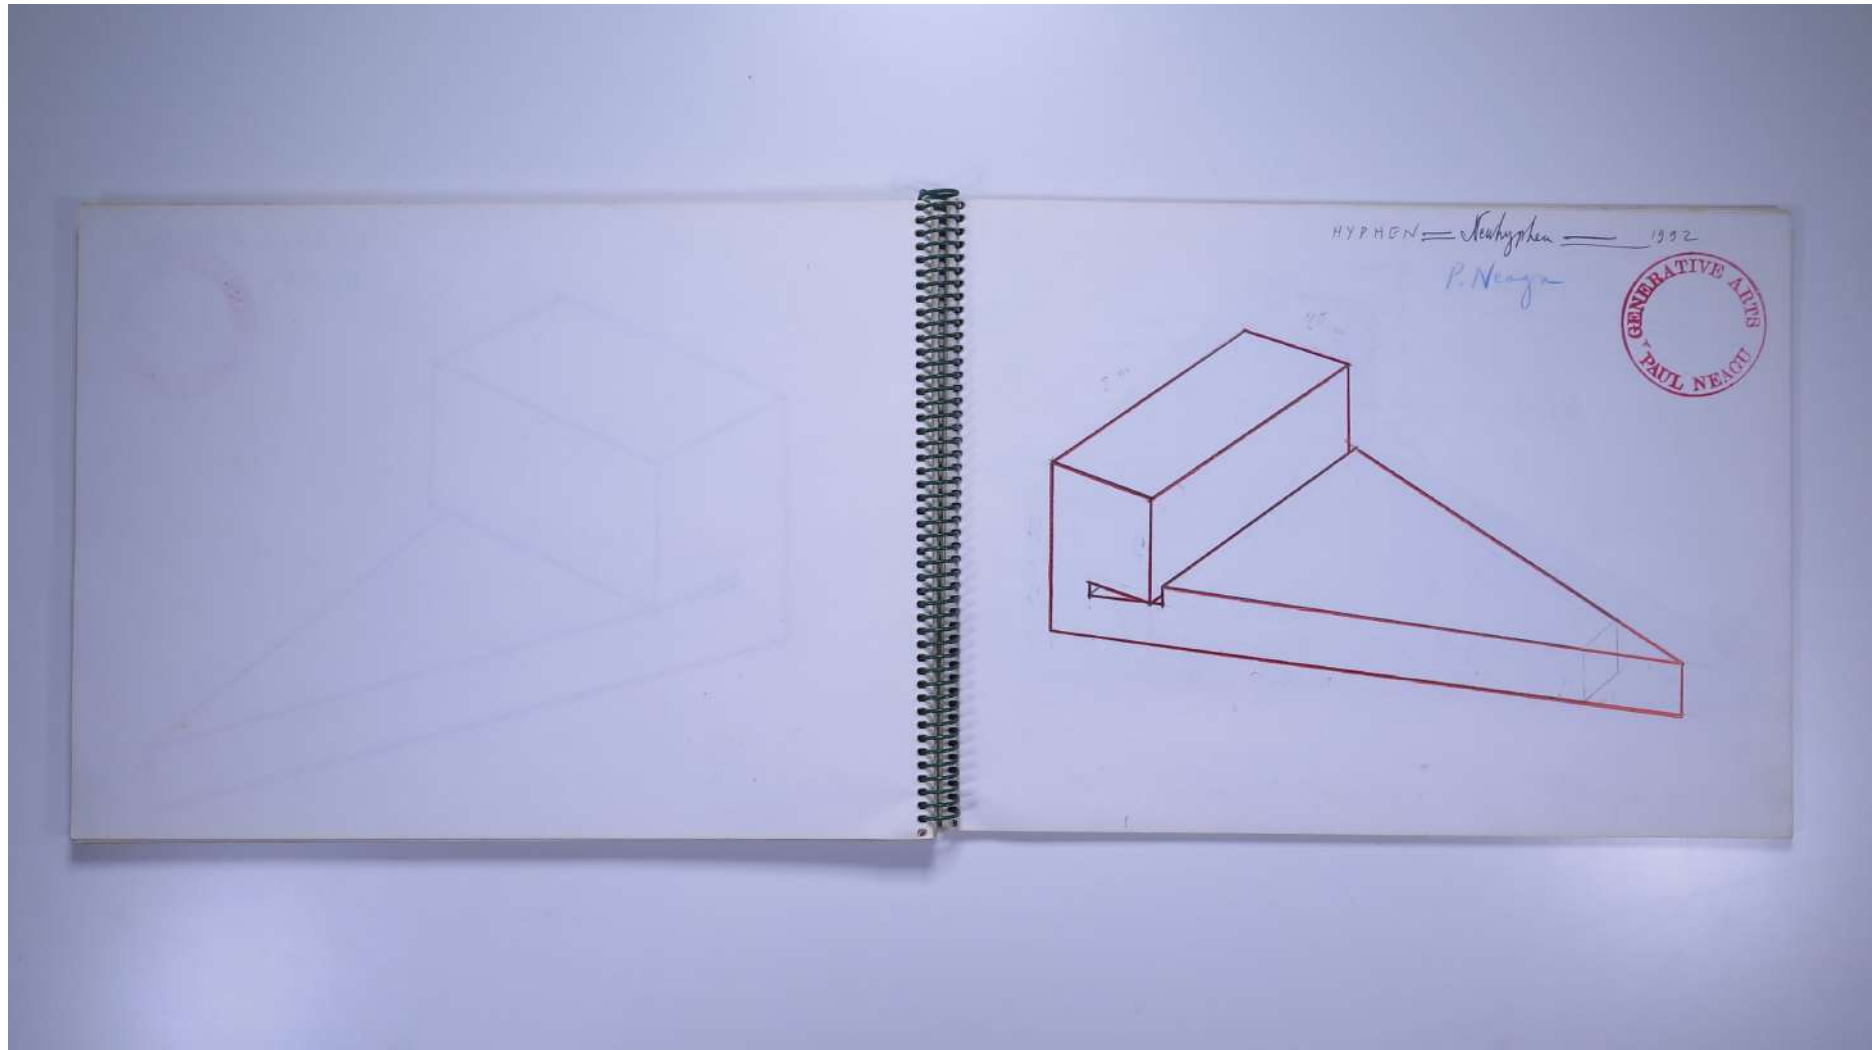

PAUL NEAGU ESTATE

SKETCHBOOK: NEW HYPHEN - 1992

Reference No.

PNE 26.041

Usage terms: © Estate of Paul Neagu. No copying, republication, modification or any other unauthorised use is allowed for material © **PAUL NEAGU** ESTATE.
For further use of this material please seek formal permission from the **PAUL NEAGU** ESTATE.