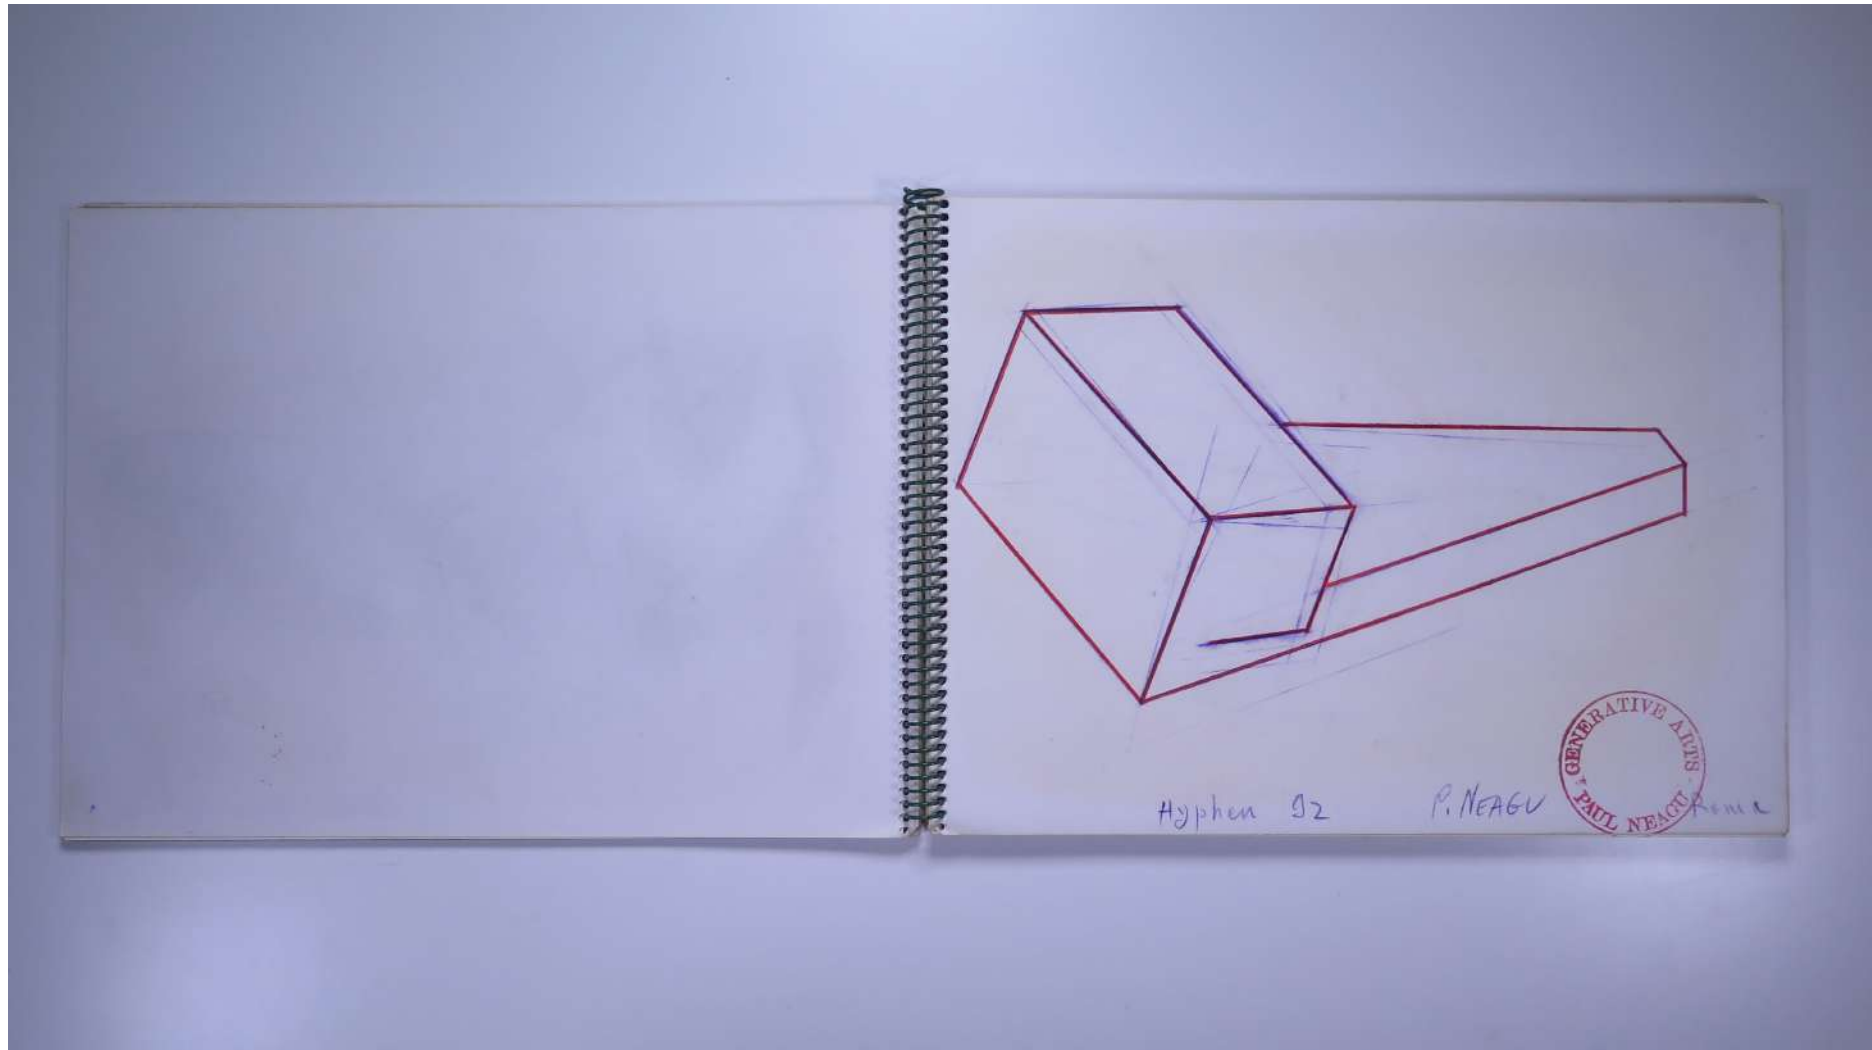

PAUL NEAGU ESTATE

SKETCHBOOK: NEW HYPHEN - 1992

Reference No.

PNE 26.016

Usage terms: © Estate of Paul Neagu. No copying, republication, modification or any other unauthorised use is allowed for material © **PAUL NEAGU** ESTATE.
For further use of this material please seek formal permission from the **PAUL NEAGU** ESTATE.