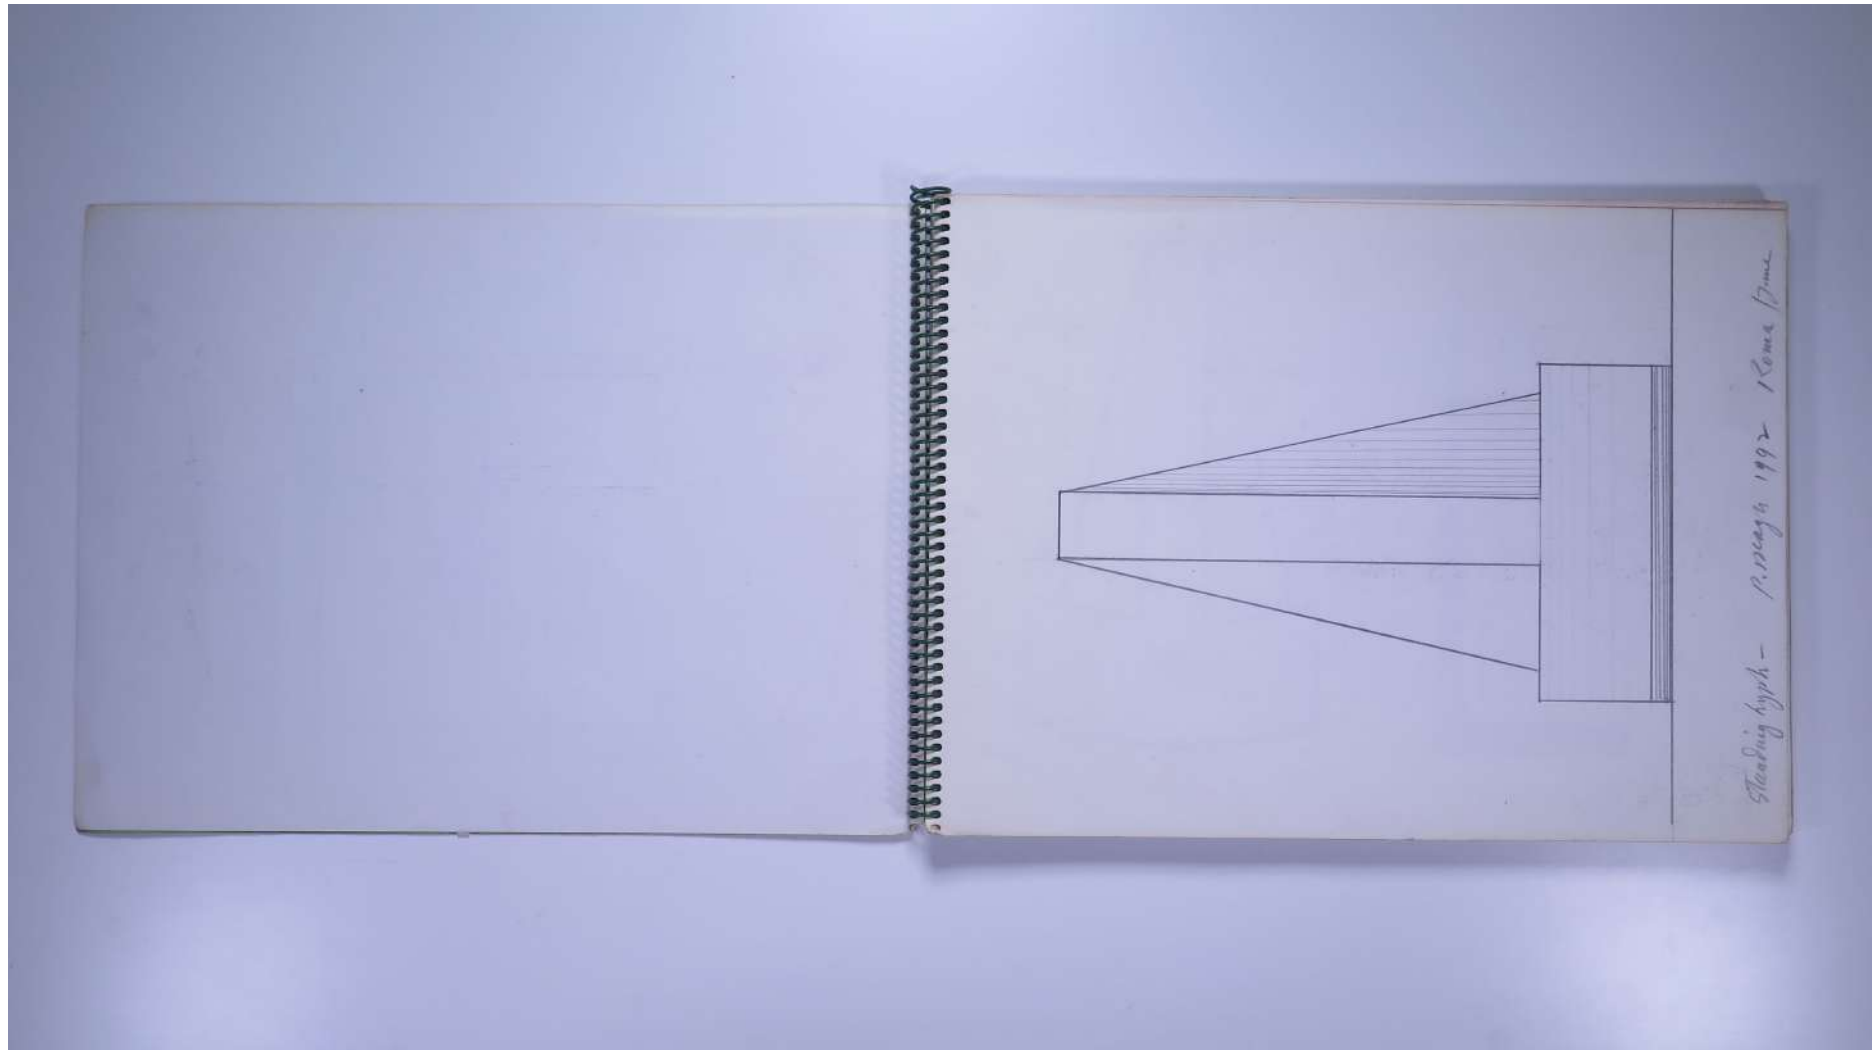

PAUL NEAGU ESTATE

SKETCHBOOK: NEW HYPHEN - 1992

Reference No.

PNE 26.003

Usage terms: © Estate of Paul Neagu. No copying, republication, modification or any other unauthorised use is allowed for material © **PAUL NEAGU** ESTATE.
For further use of this material please seek formal permission from the **PAUL NEAGU** ESTATE.