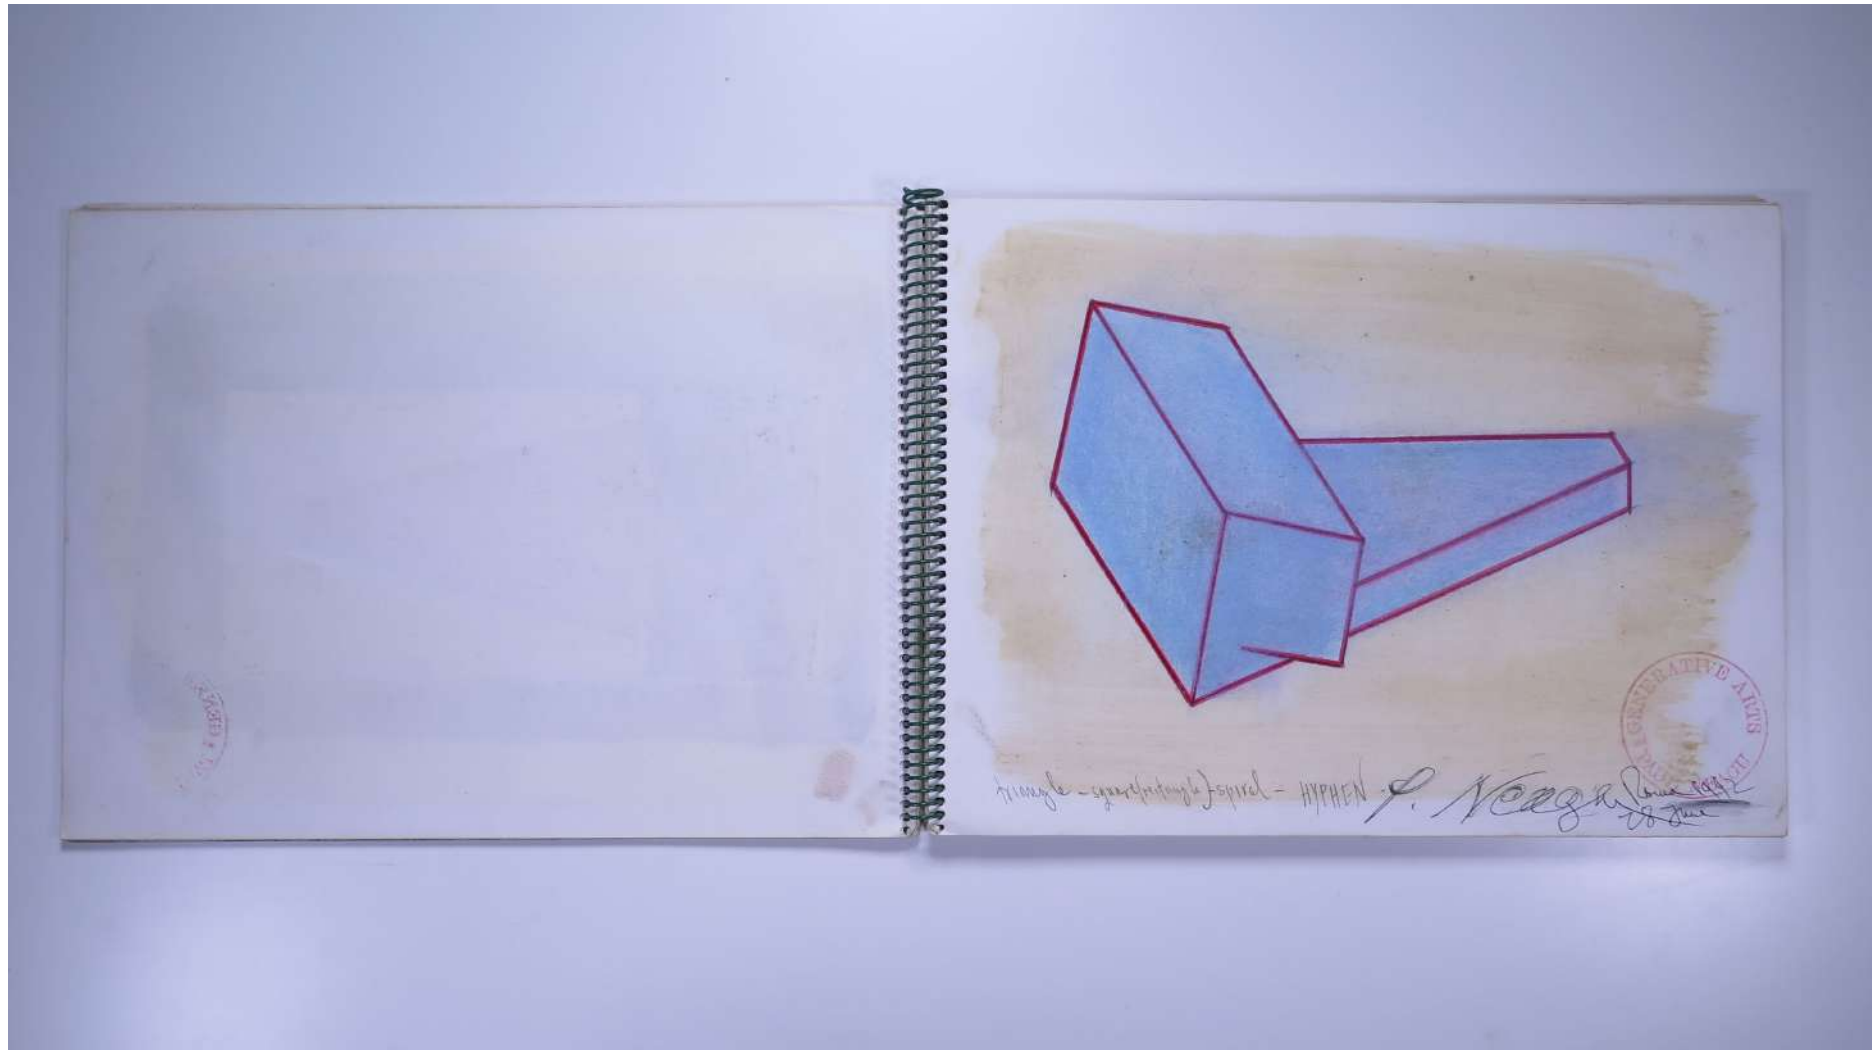

PAUL NEAGU ESTATE

SKETCHBOOK: NEW HYPHEN - 1992

Reference No.

PNE 26.014

Usage terms: © Estate of Paul Neagu. No copying, republication, modification or any other unauthorised use is allowed for material © **PAUL NEAGU ESTATE**.
For further use of this material please seek formal permission from the **PAUL NEAGU ESTATE**.