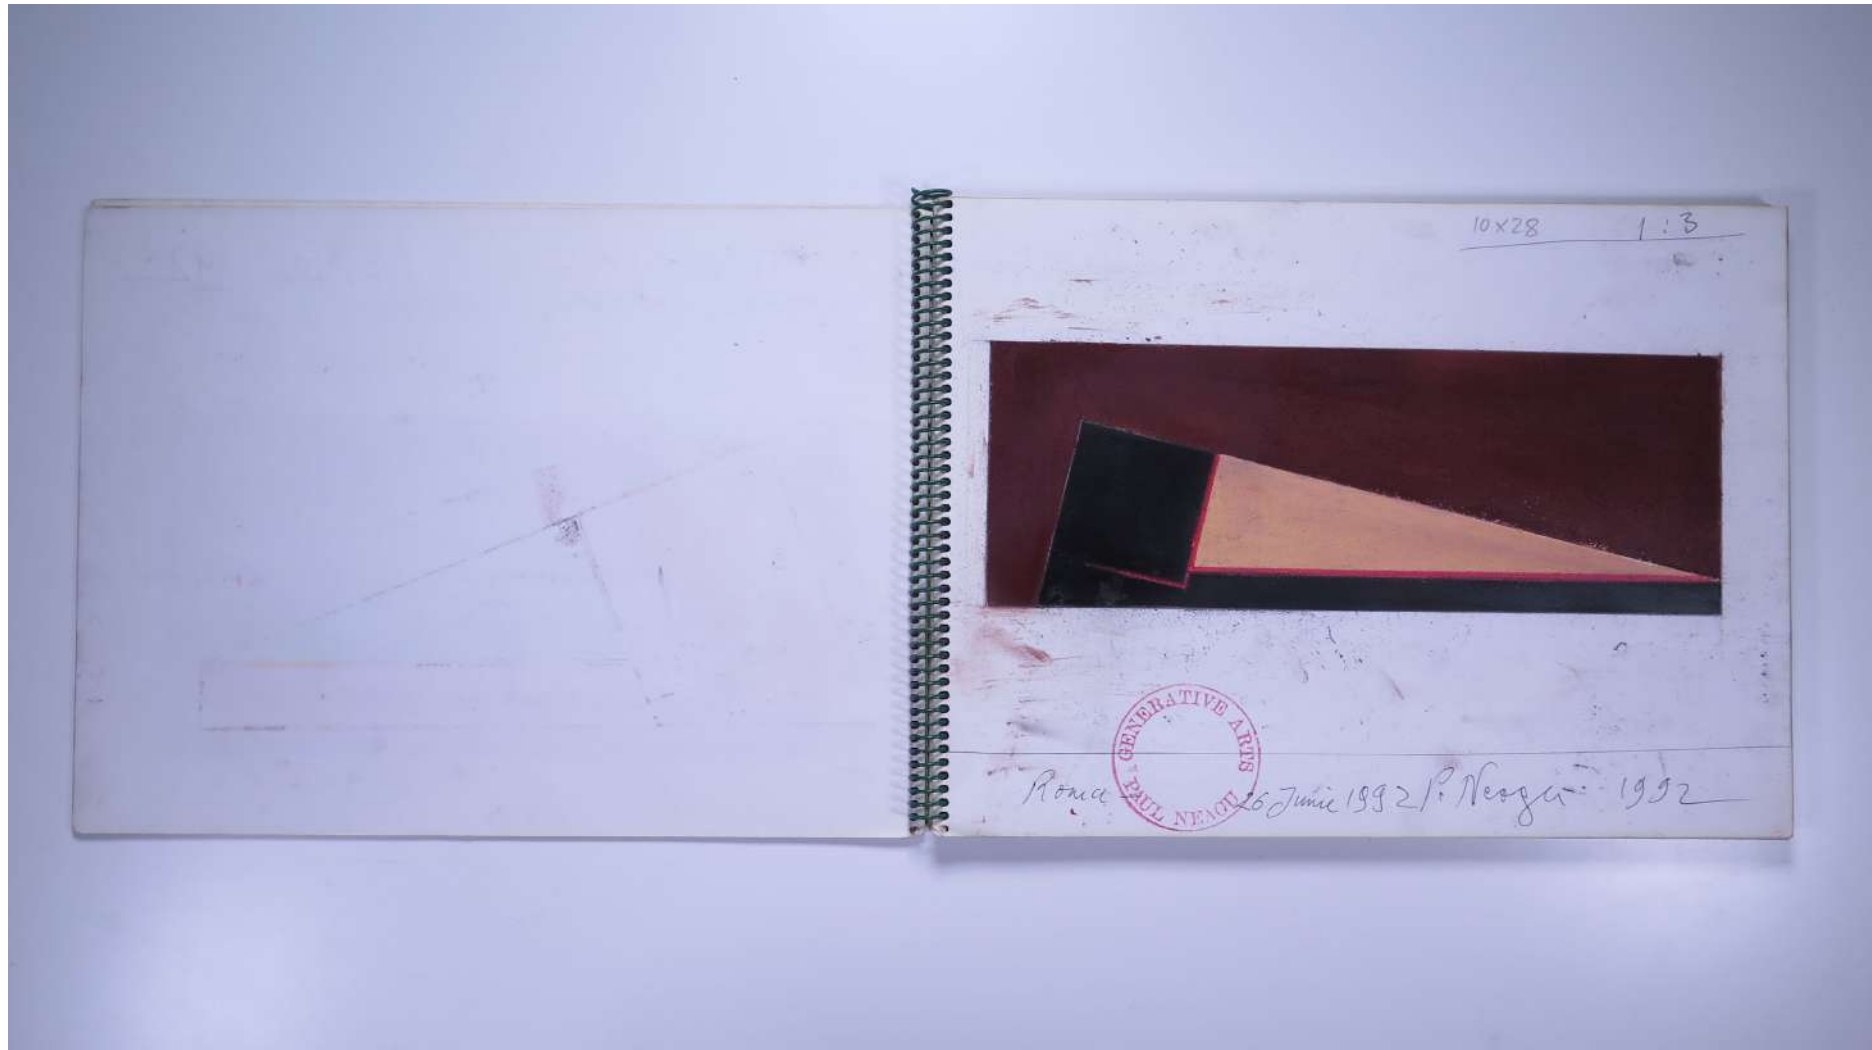

PAUL NEAGU ESTATE

SKETCHBOOK: NEW HYPHEN - 1992

Reference No.

PNE 26.007

Usage terms: © Estate of Paul Neagu. No copying, republication, modification or any other unauthorised use is allowed for material © **PAUL NEAGU** ESTATE.
For further use of this material please seek formal permission from the **PAUL NEAGU** ESTATE.