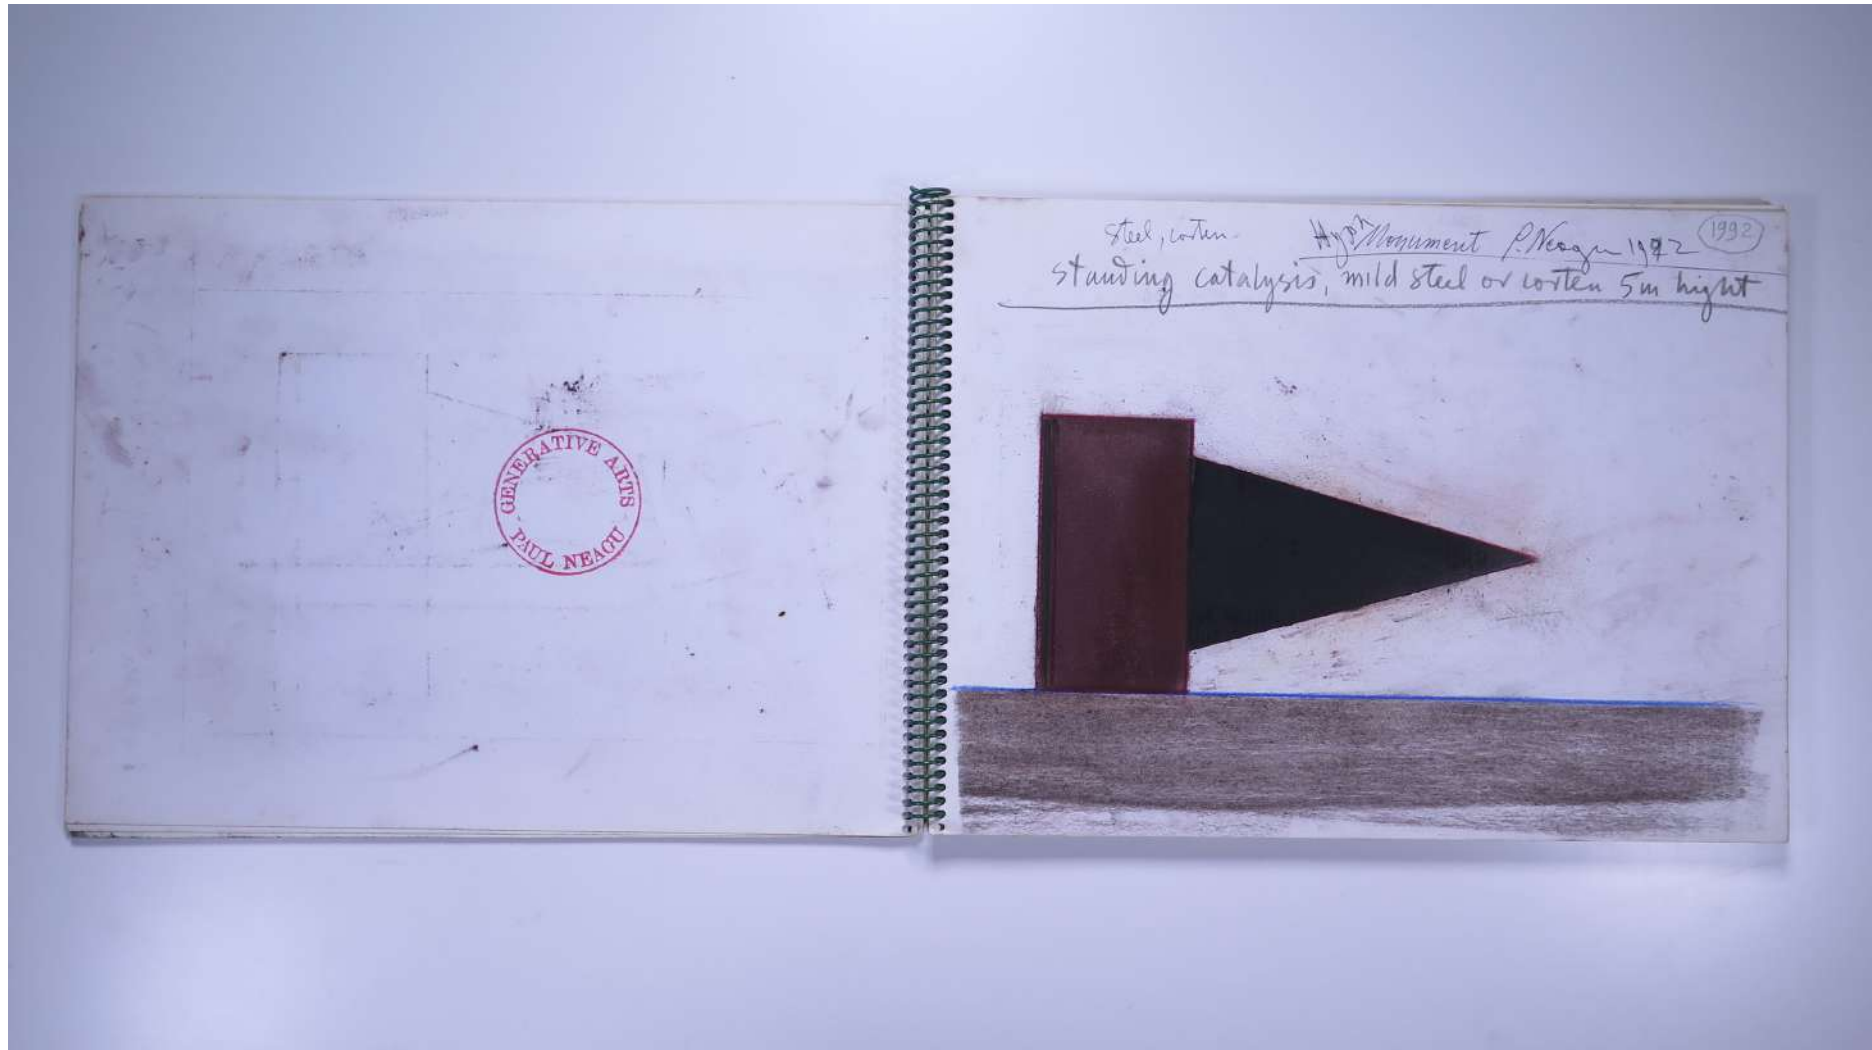

PAUL NEAGU ESTATE

SKETCHBOOK: NEW HYPHEN - 1992

Reference No.

PNE 26.011

Usage terms: © Estate of Paul Neagu. No copying, republication, modification or any other unauthorised use is allowed for material © **PAUL NEAGU** ESTATE.
For further use of this material please seek formal permission from the **PAUL NEAGU** ESTATE.