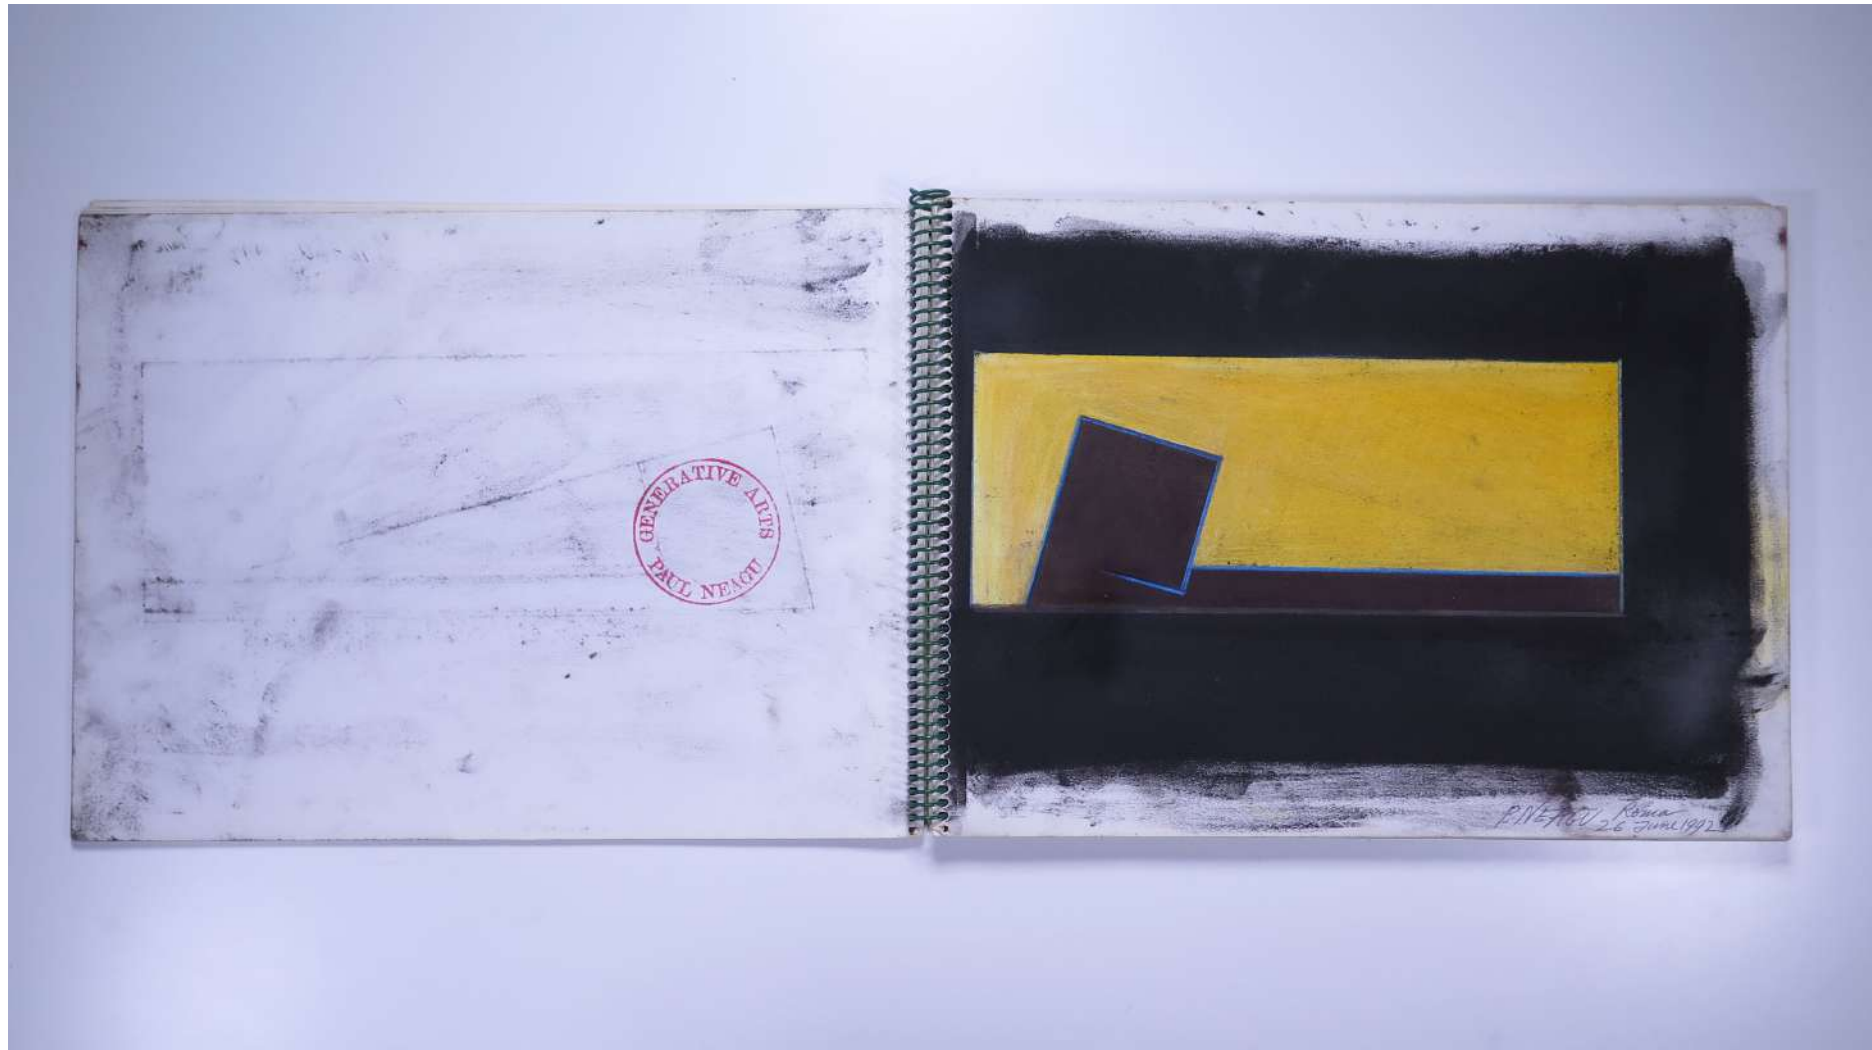

PAUL NEAGU ESTATE

SKETCHBOOK: NEW HYPHEN - 1992

Reference No.

PNE 26.009

Usage terms: © Estate of Paul Neagu. No copying, republication, modification or any other unauthorised use is allowed for material © **PAUL NEAGU** ESTATE.
For further use of this material please seek formal permission from the **PAUL NEAGU** ESTATE.