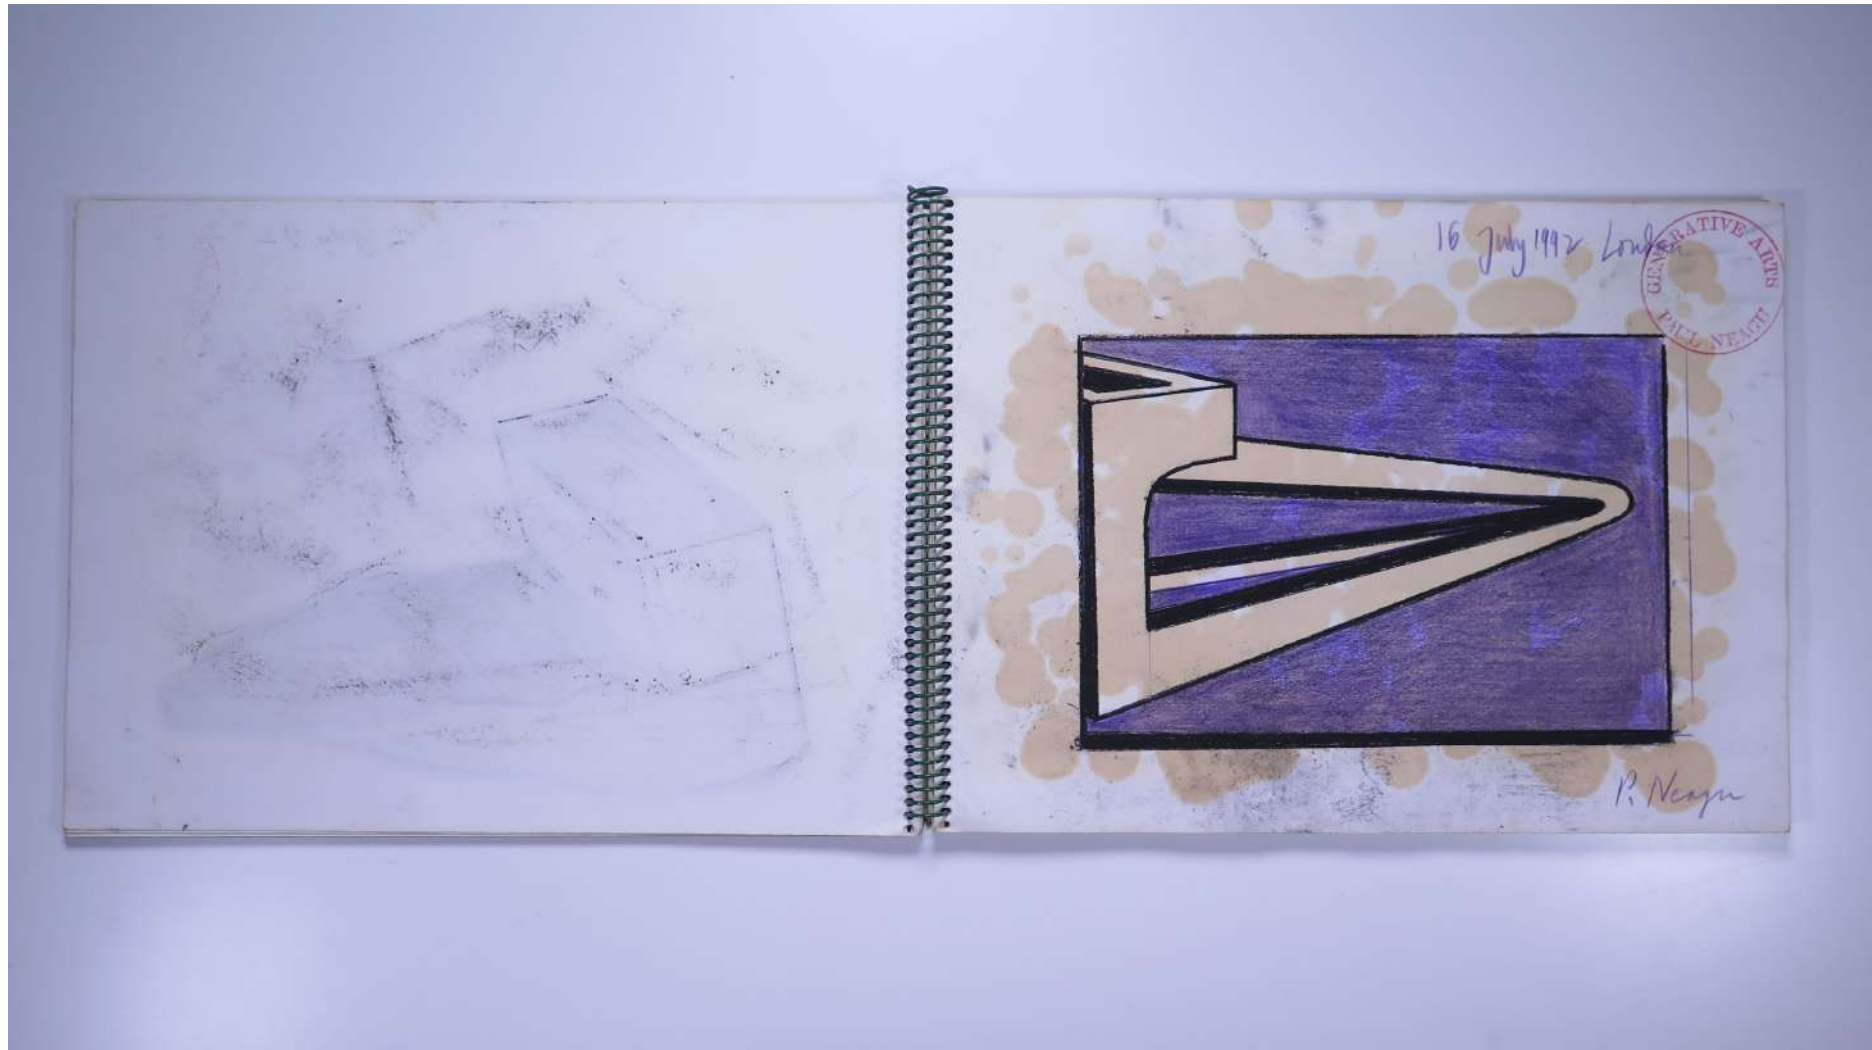

PAUL NEAGU ESTATE

SKETCHBOOK: NEW HYPHEN - 1992

Reference No.

PNE 26.020

Usage terms: © Estate of Paul Neagu. No copying, republication, modification or any other unauthorised use is allowed for material © **PAUL NEAGU** ESTATE.
For further use of this material please seek formal permission from the **PAUL NEAGU** ESTATE.