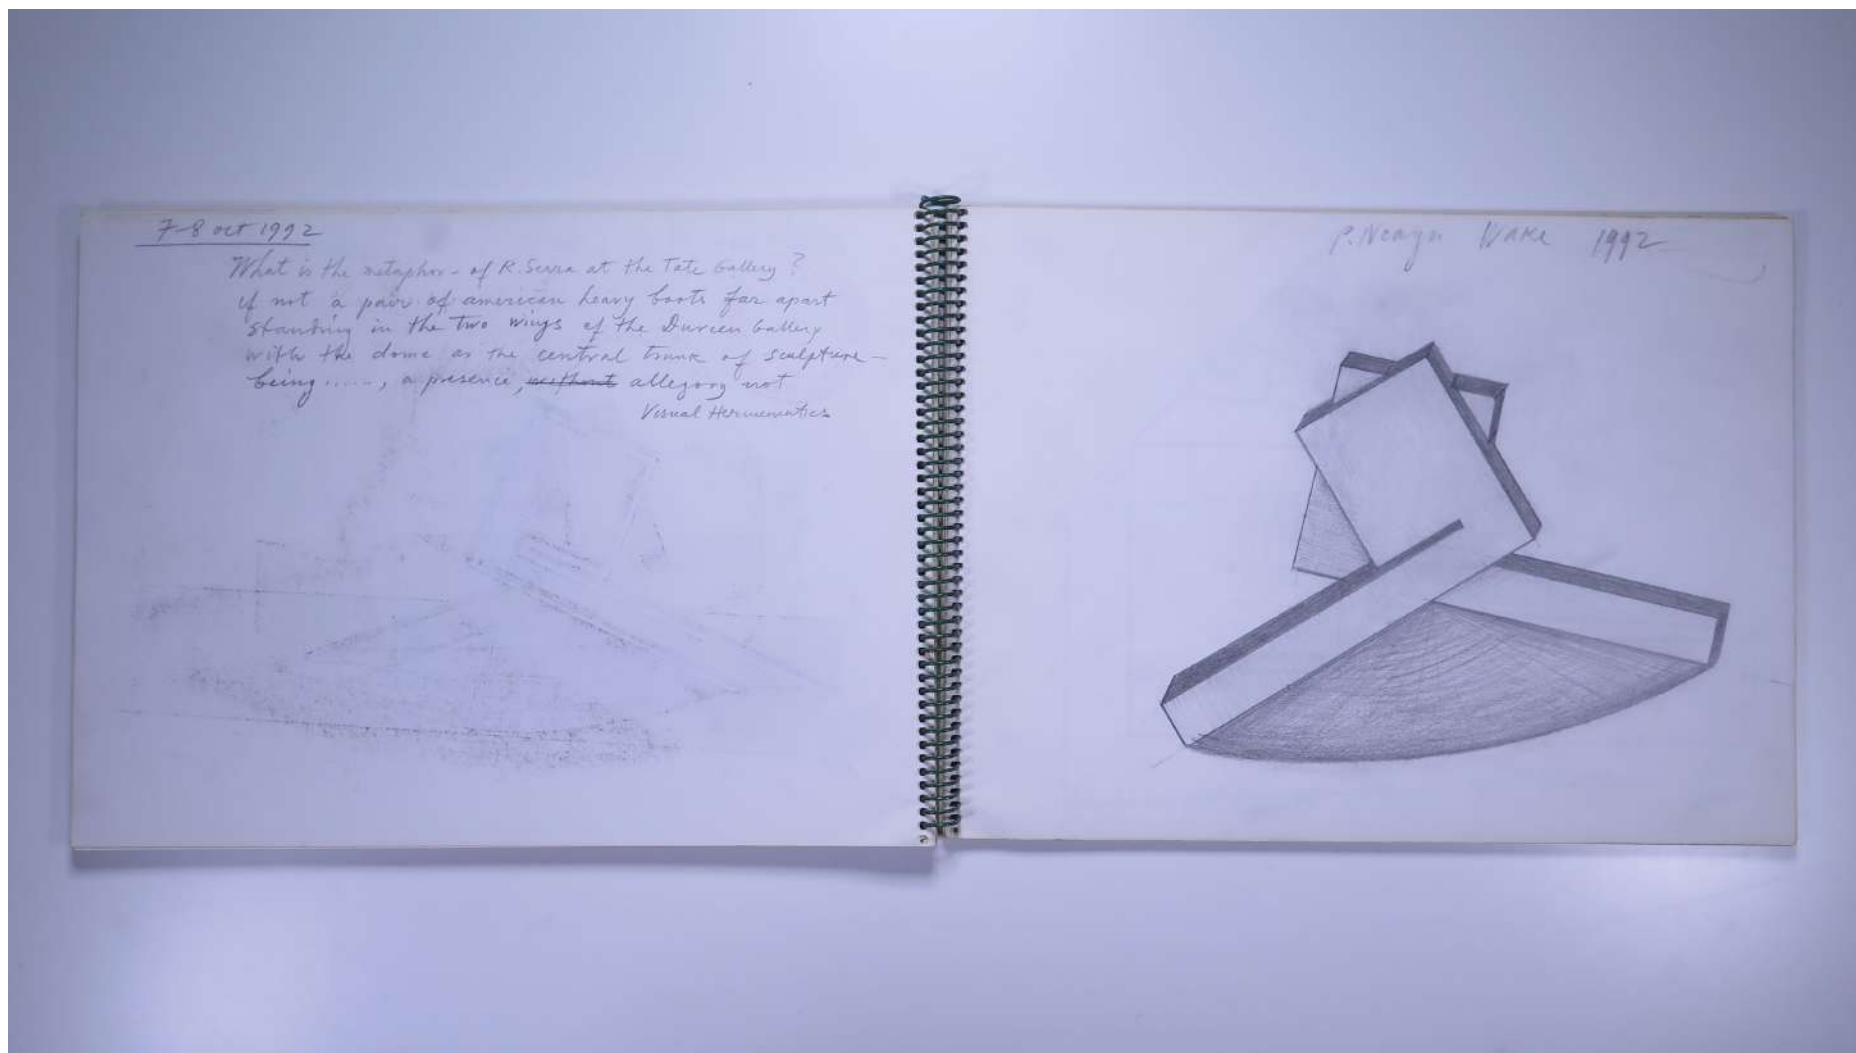

PAUL NEAGU ESTATE

SKETCHBOOK: NEW HYPHEN - 1992

Reference No.

PNE 26.036

Usage terms: © Estate of Paul Neagu. No copying, republication, modification or any other unauthorised use is allowed for material © **PAUL NEAGU** ESTATE.

For further use of this material please seek formal permission from the **PAUL NEAGU** ESTATE.