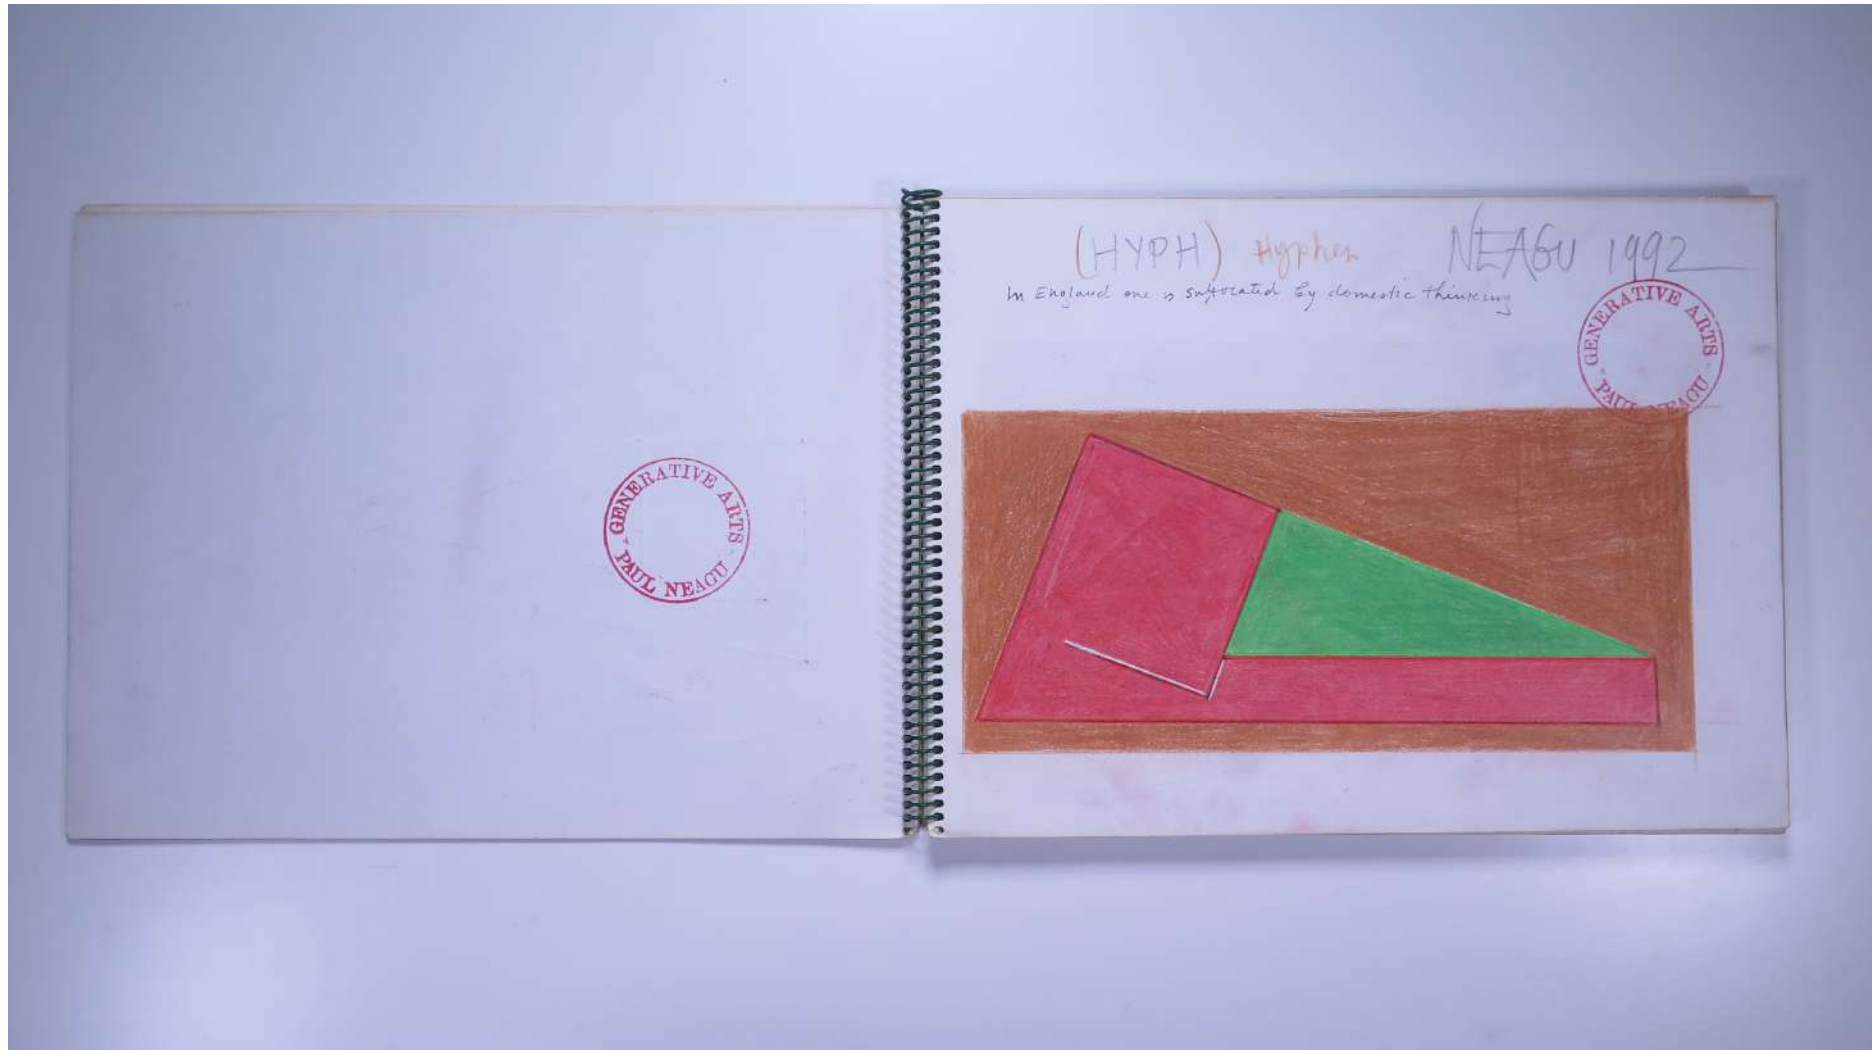

PAUL NEAGU ESTATE

SKETCHBOOK: NEW HYPHEN - 1992

Reference No.

PNE 26.006

Usage terms: © Estate of Paul Neagu. No copying, republication, modification or any other unauthorised use is allowed for material © **PAUL NEAGU** ESTATE.
For further use of this material please seek formal permission from the **PAUL NEAGU** ESTATE.