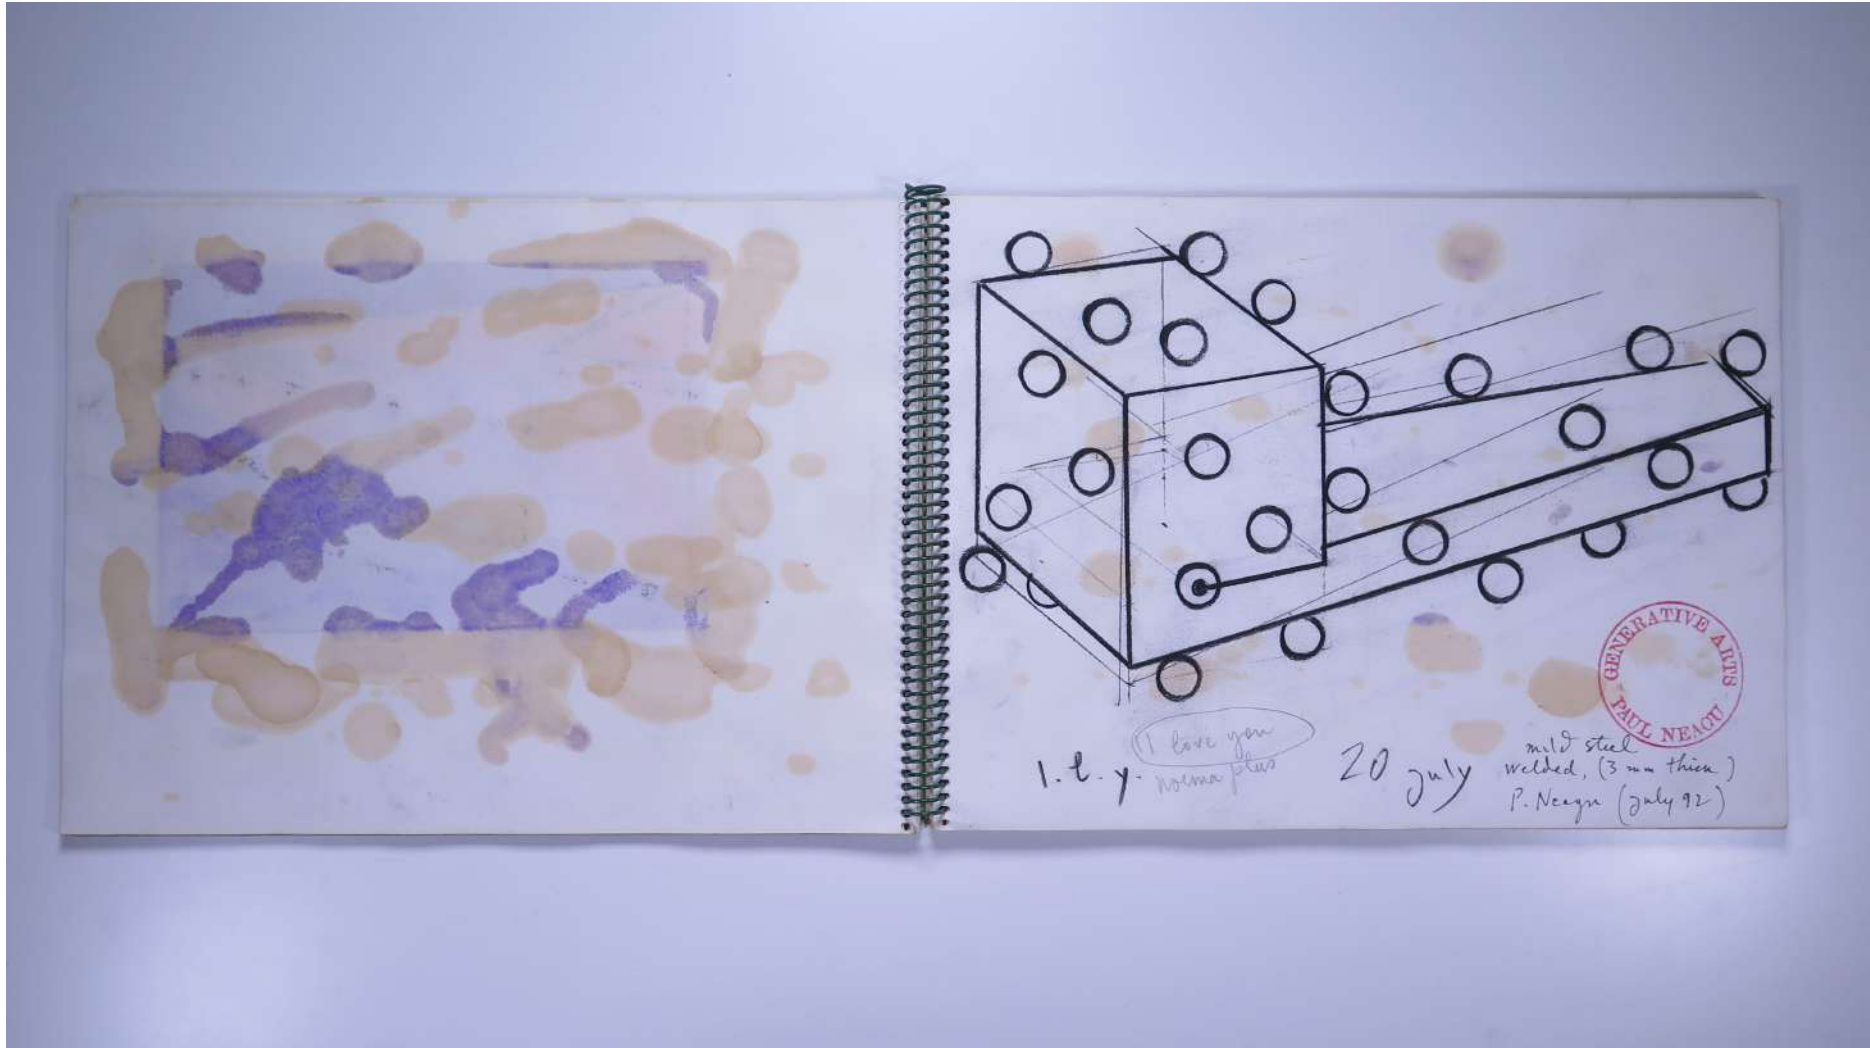

PAUL NEAGU ESTATE

SKETCHBOOK: NEW HYPHEN - 1992

Reference No.

PNE 26.022

Usage terms: © Estate of Paul Neagu. No copying, republication, modification or any other unauthorised use is allowed for material © **PAUL NEAGU** ESTATE.
For further use of this material please seek formal permission from the **PAUL NEAGU** ESTATE.