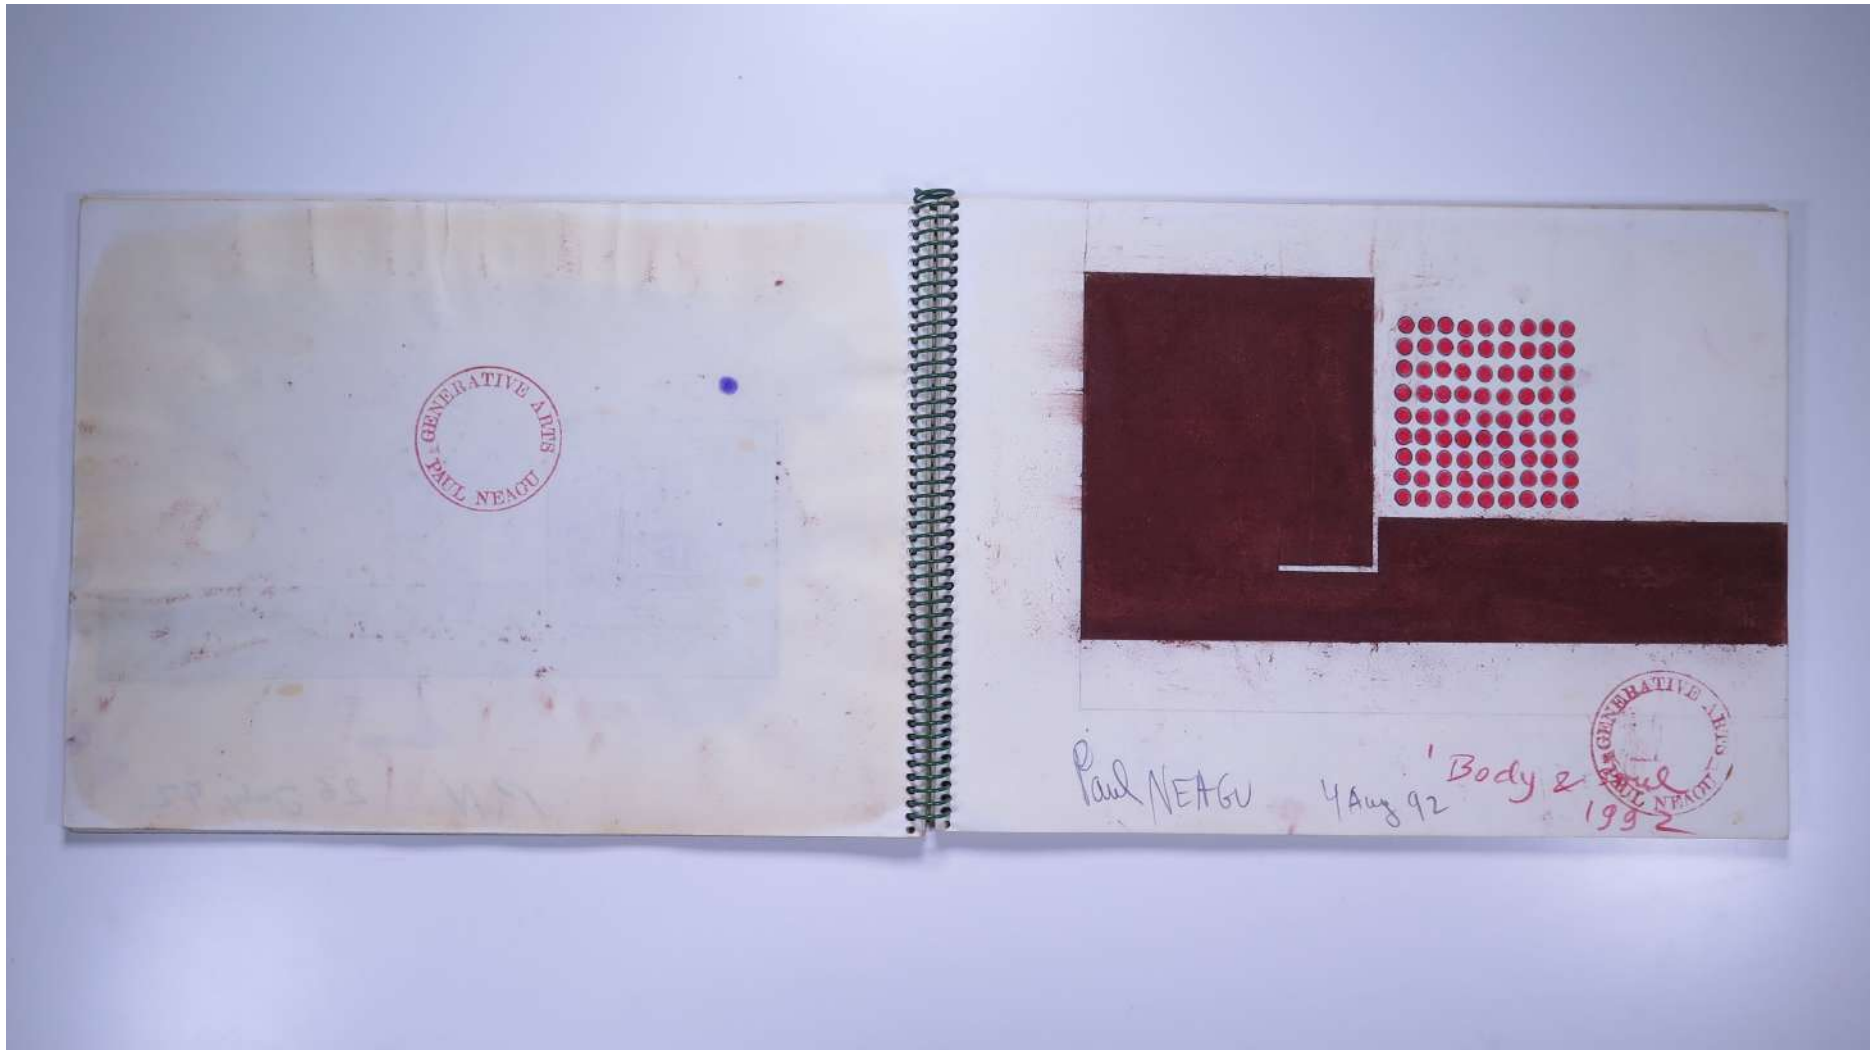

PAUL NEAGU ESTATE

SKETCHBOOK: NEW HYPHEN - 1992

Reference No.

PNE 26.025

Usage terms: © Estate of Paul Neagu. No copying, republication, modification or any other unauthorised use is allowed for material © **PAUL NEAGU** ESTATE.
For further use of this material please seek formal permission from the **PAUL NEAGU** ESTATE.