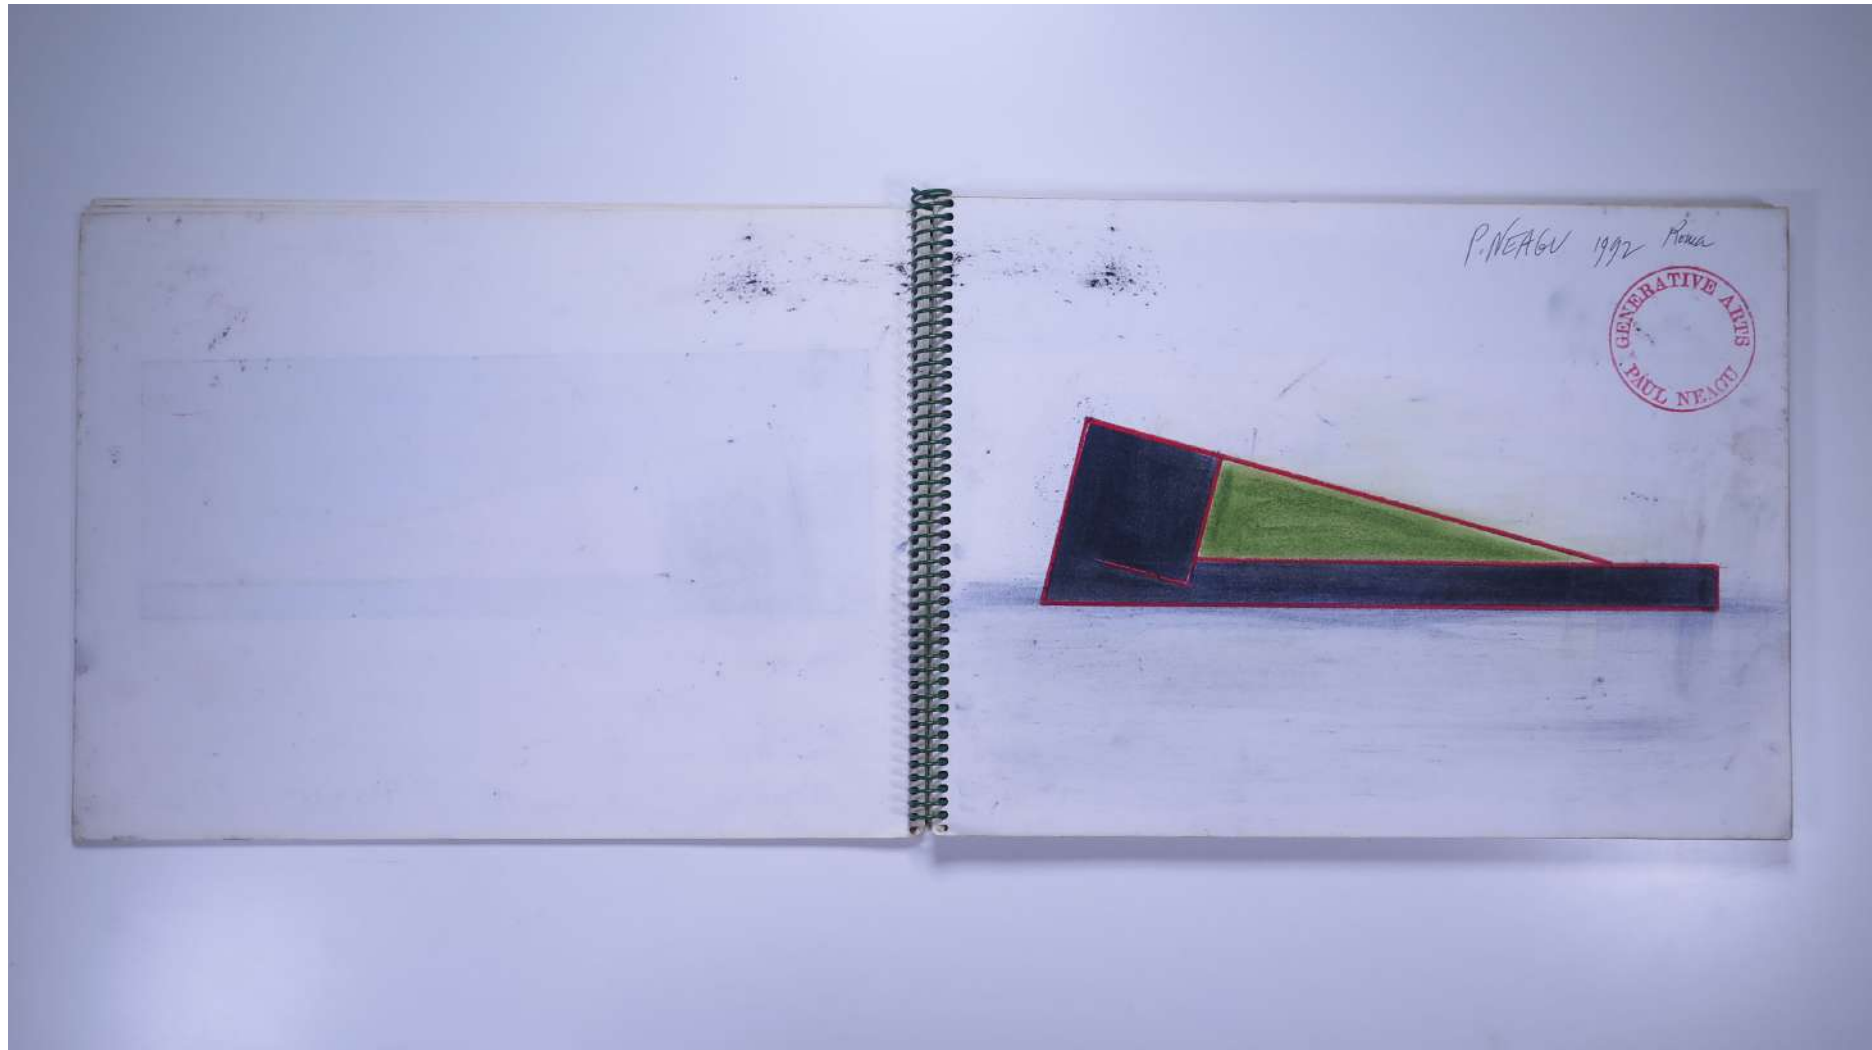

PAUL NEAGU ESTATE

SKETCHBOOK: NEW HYPHEN - 1992

Reference No.

PNE 26.008

Usage terms: © Estate of Paul Neagu. No copying, republication, modification or any other unauthorised use is allowed for material © **PAUL NEAGU** ESTATE.
For further use of this material please seek formal permission from the **PAUL NEAGU** ESTATE.