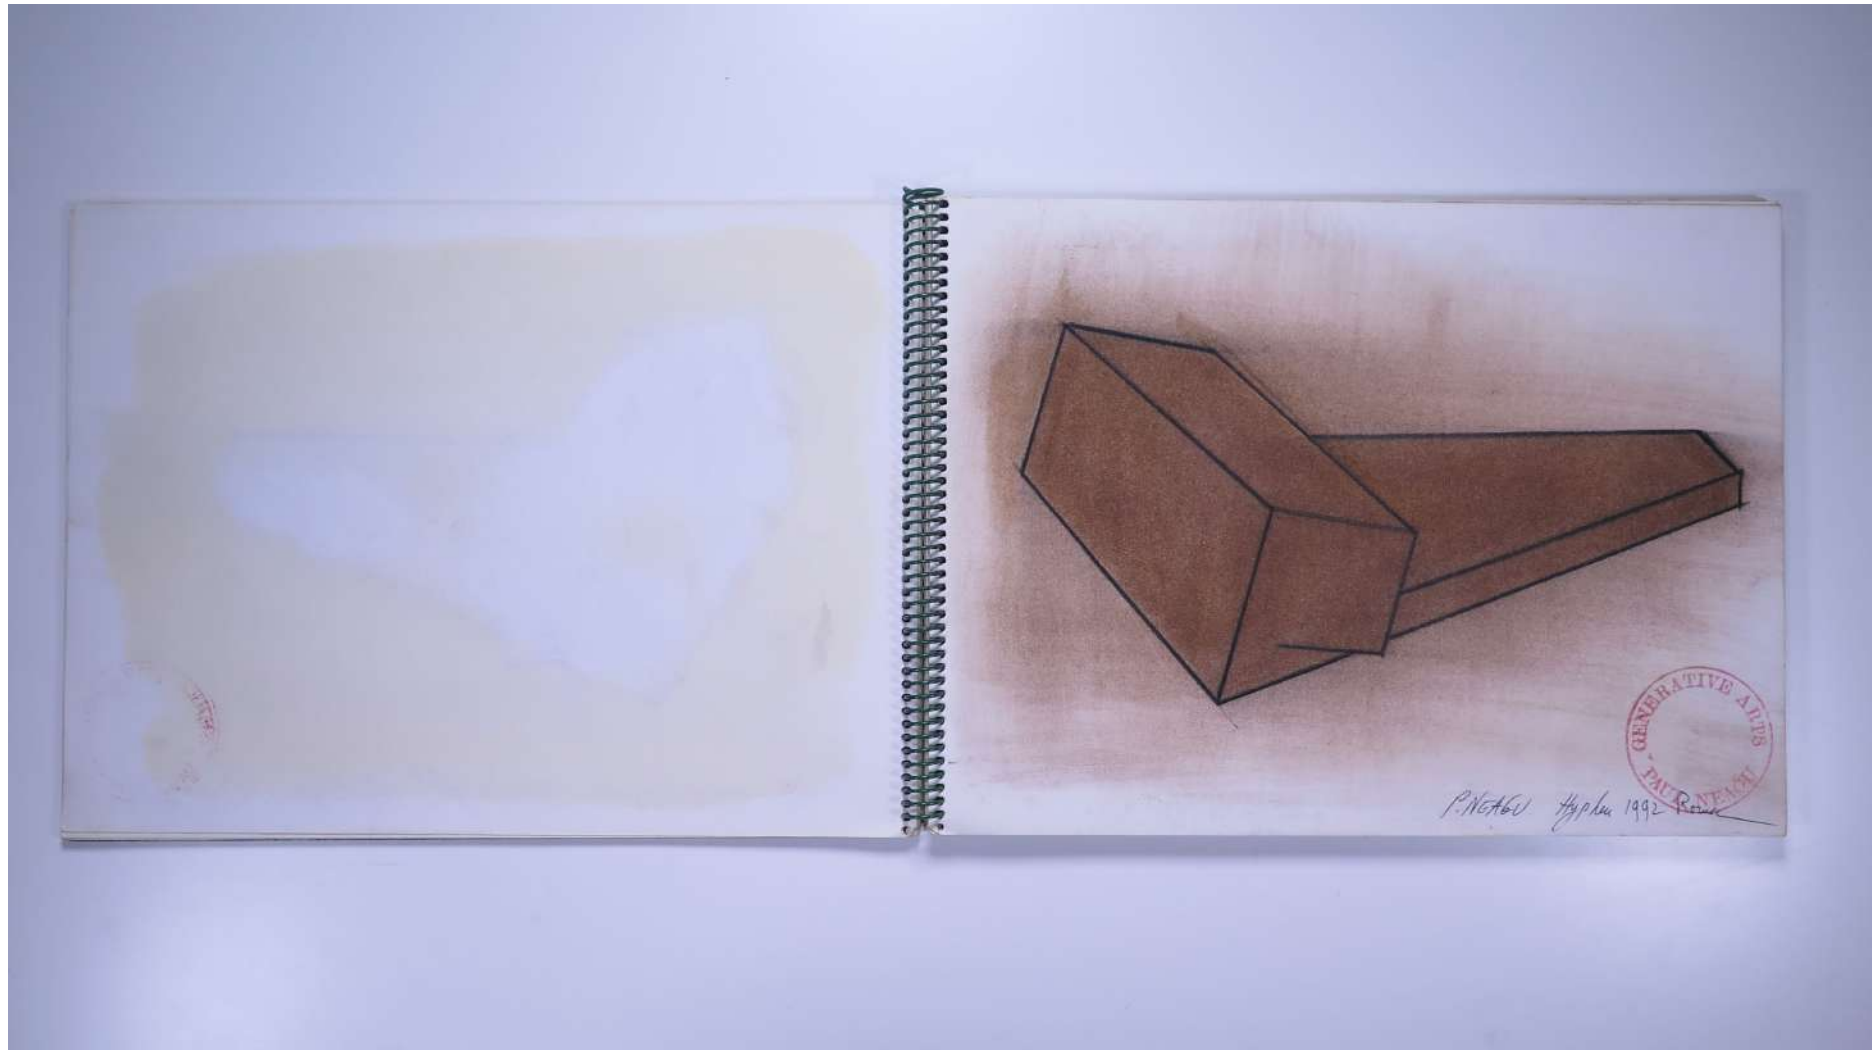

PAUL NEAGU ESTATE

SKETCHBOOK: NEW HYPHEN - 1992

Reference No.

PNE 26.015

Usage terms: © Estate of Paul Neagu. No copying, republication, modification or any other unauthorised use is allowed for material © **PAUL NEAGU** ESTATE.
For further use of this material please seek formal permission from the **PAUL NEAGU** ESTATE.