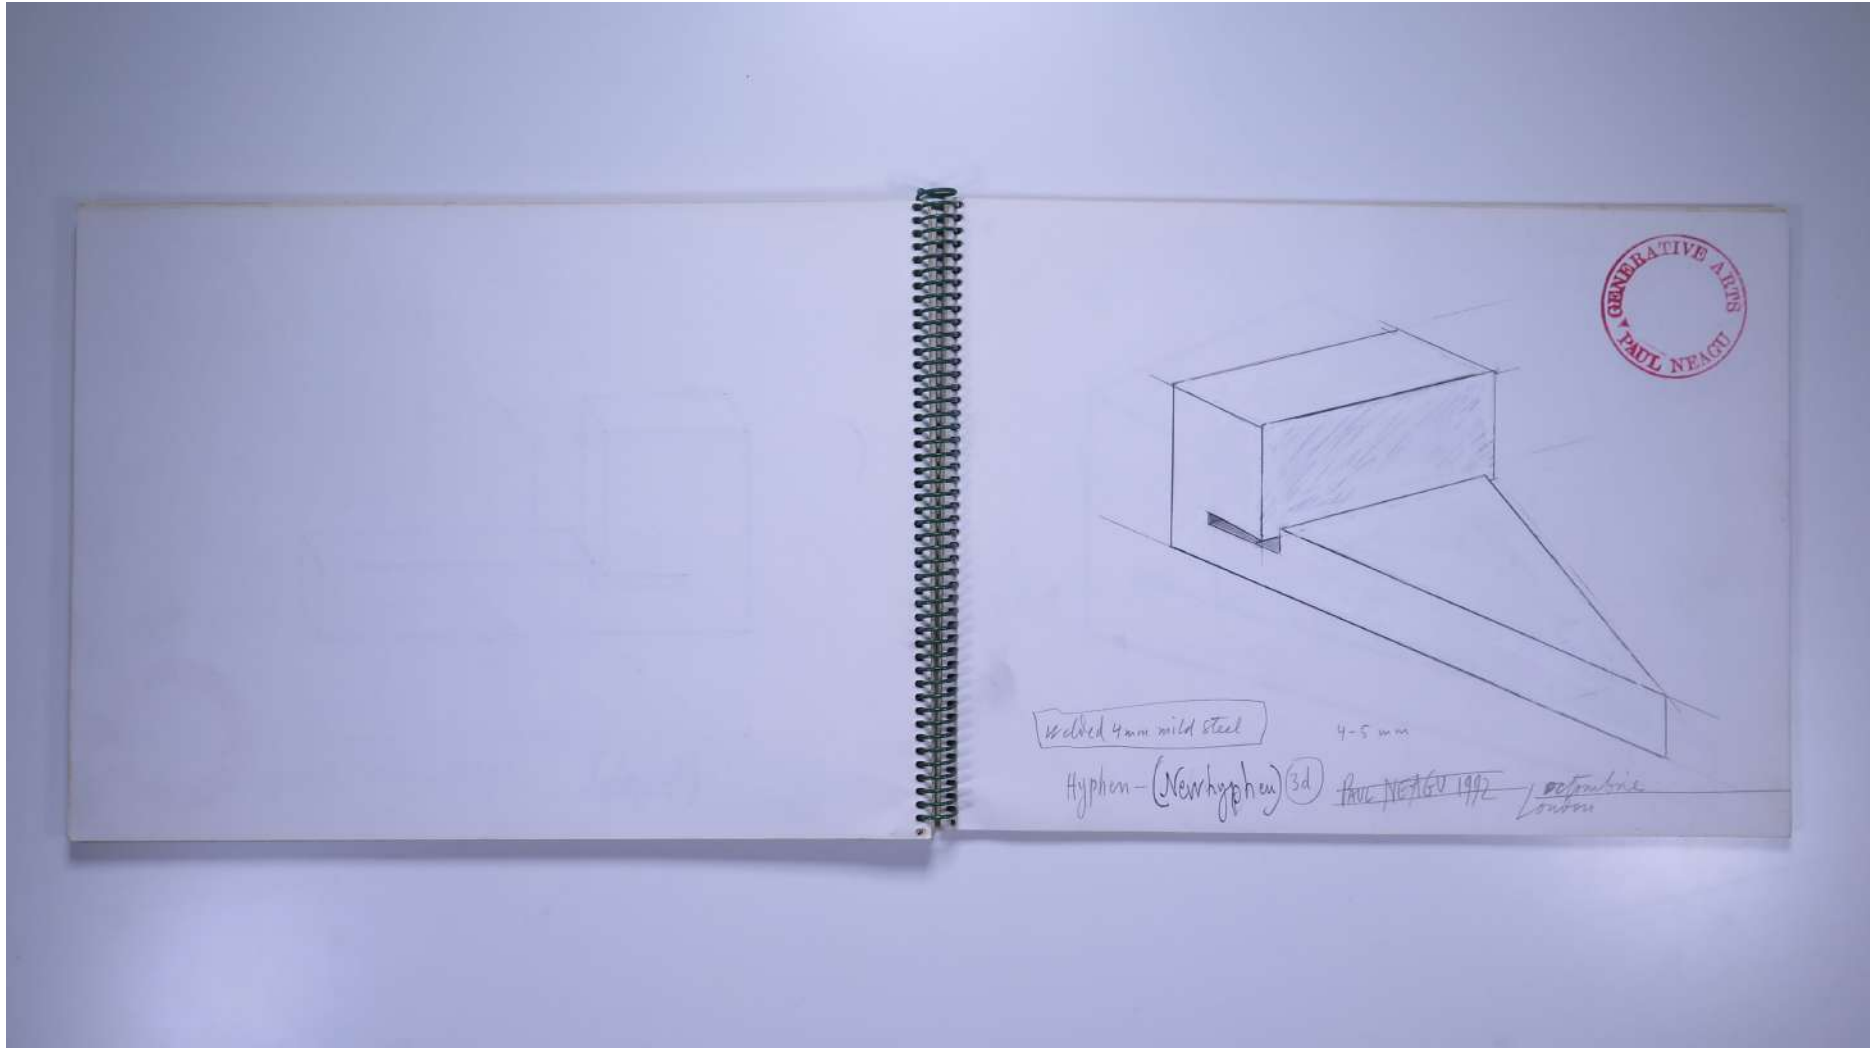

PAUL NEAGU ESTATE

SKETCHBOOK: NEW HYPHEN - 1992

Reference No.

PNE 26.039

Usage terms: © Estate of Paul Neagu. No copying, republication, modification or any other unauthorised use is allowed for material © **PAUL NEAGU** ESTATE.
For further use of this material please seek formal permission from the **PAUL NEAGU** ESTATE.