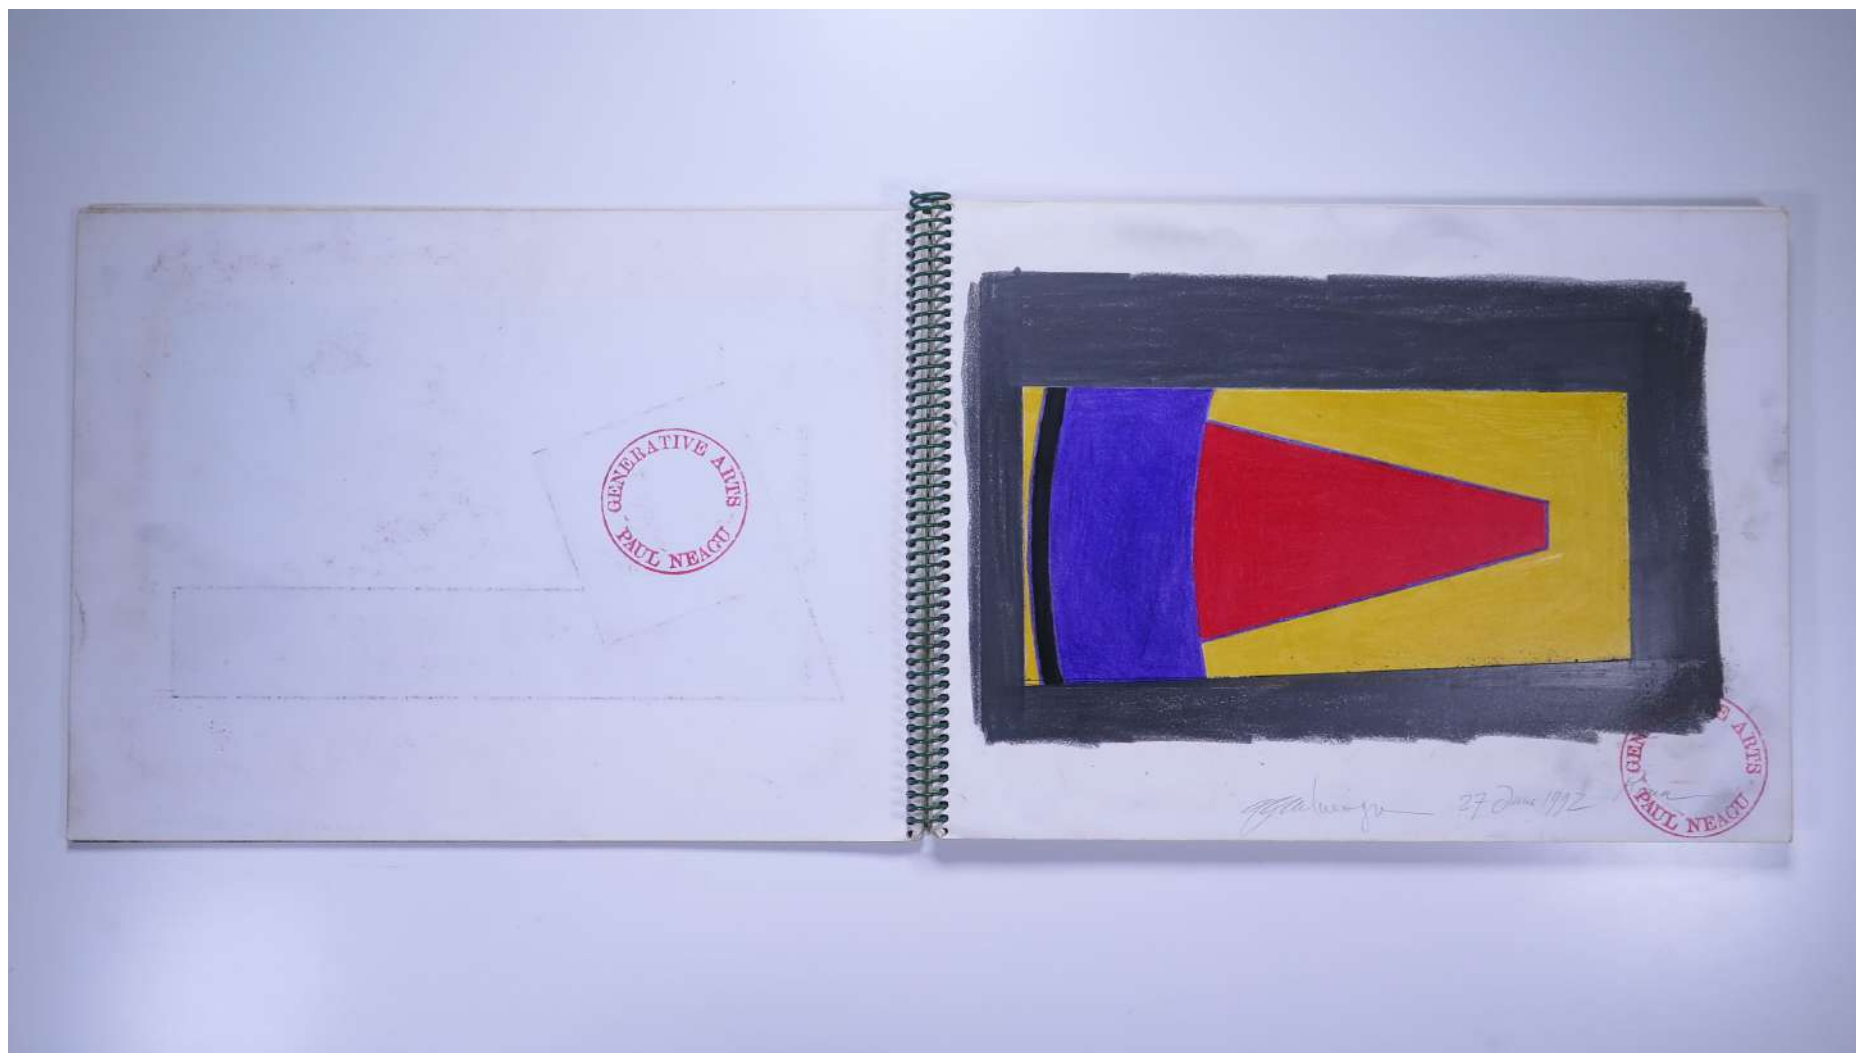

PAUL NEAGU ESTATE

SKETCHBOOK: NEW HYPHEN - 1992

Reference No.

PNE 26.013

Usage terms: © Estate of Paul Neagu. No copying, republication, modification or any other unauthorised use is allowed for material © **PAUL NEAGU** ESTATE.
For further use of this material please seek formal permission from the **PAUL NEAGU** ESTATE.