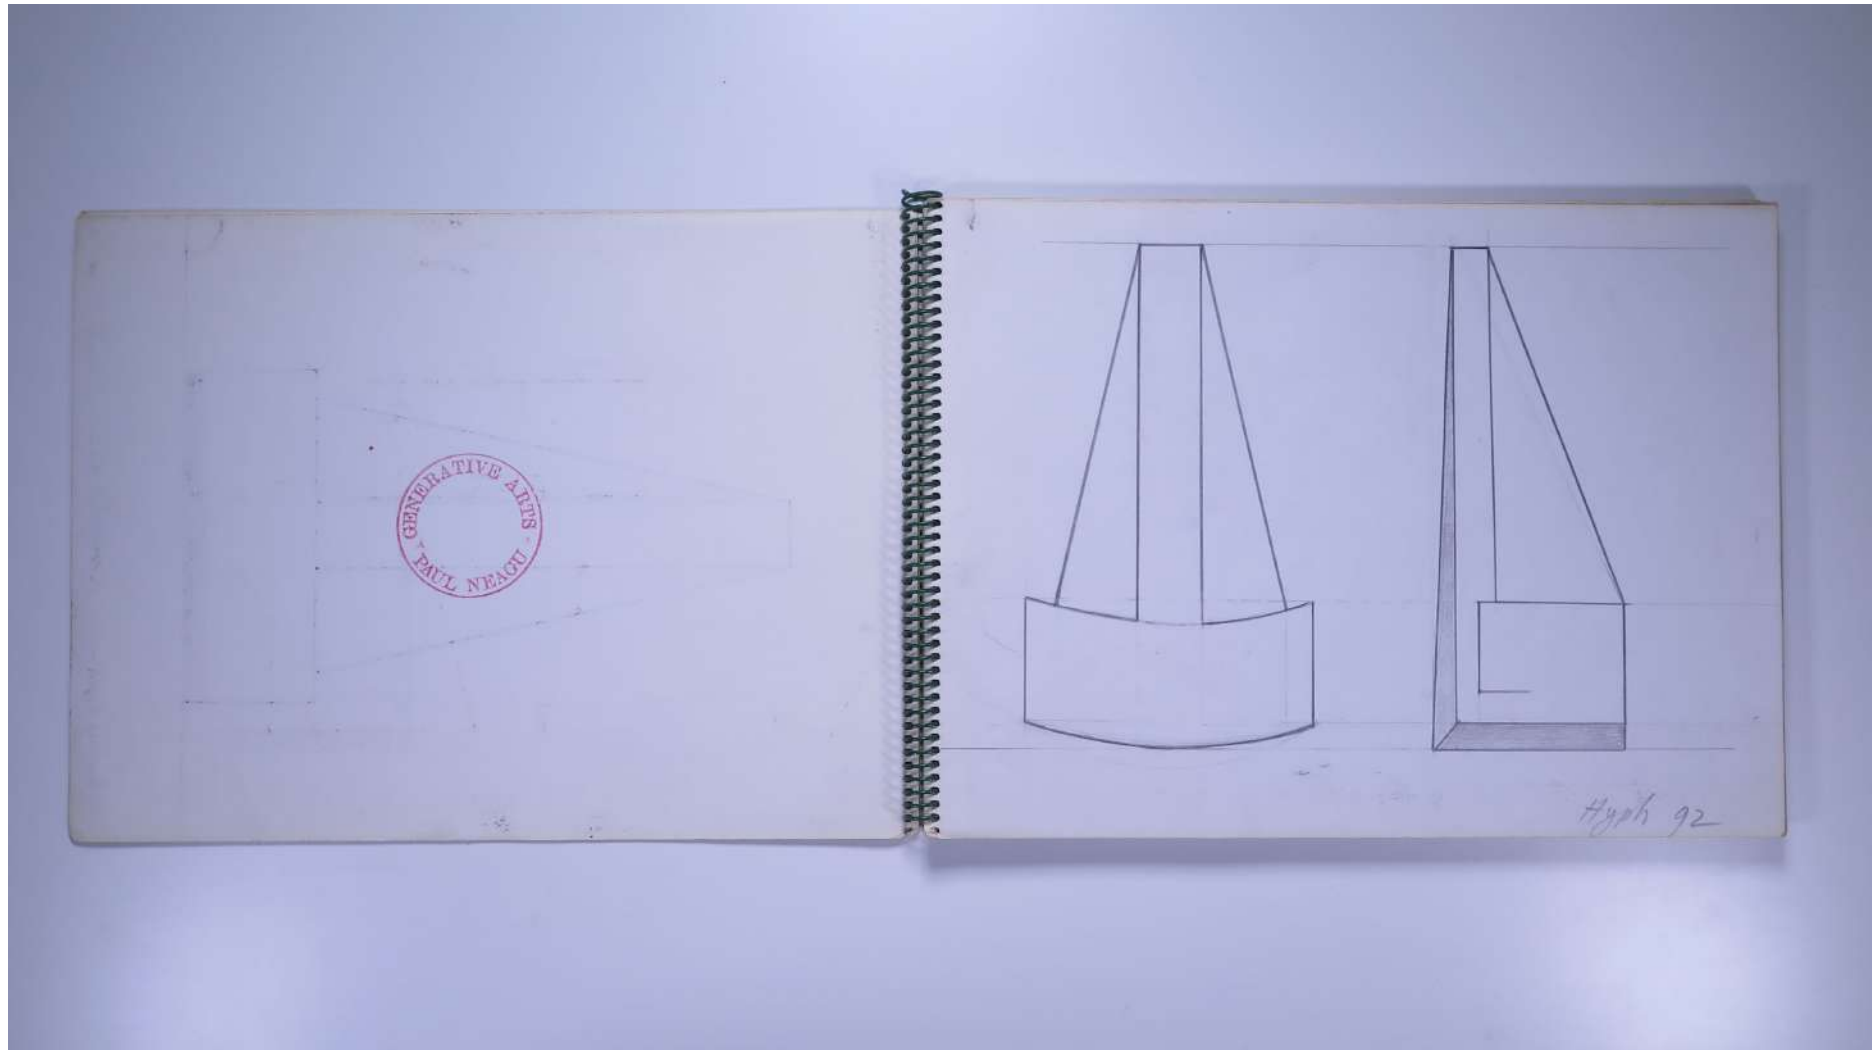

PAUL NEAGU ESTATE

SKETCHBOOK: NEW HYPHEN - 1992

Reference No.

PNE 26.004

Usage terms: © Estate of Paul Neagu. No copying, republication, modification or any other unauthorised use is allowed for material © **PAUL NEAGU** ESTATE.
For further use of this material please seek formal permission from the **PAUL NEAGU** ESTATE.