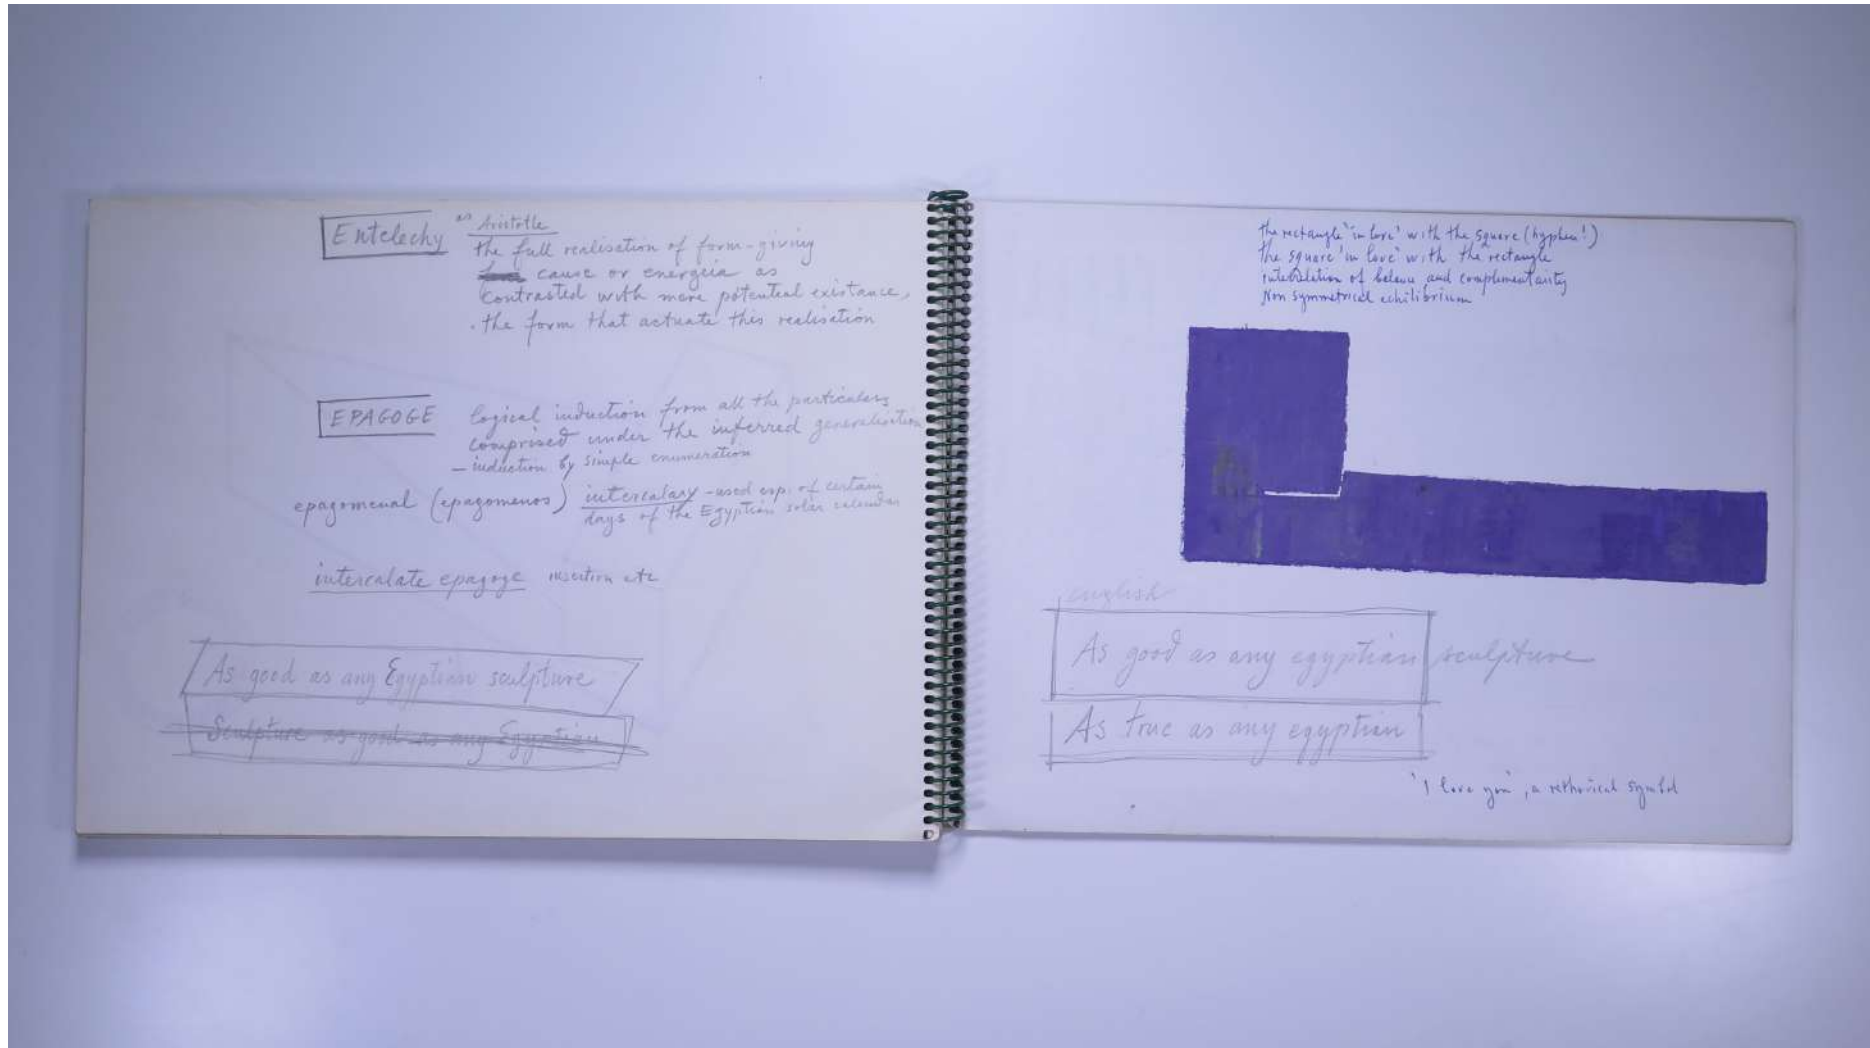

PAUL NEAGU ESTATE

SKETCHBOOK: NEW HYPHEN - 1992

Reference No.

PNE 26.048

Usage terms: © Estate of Paul Neagu. No copying, republication, modification or any other unauthorised use is allowed for material © **PAUL NEAGU ESTATE**.

For further use of this material please seek formal permission from the **PAUL NEAGU ESTATE**.