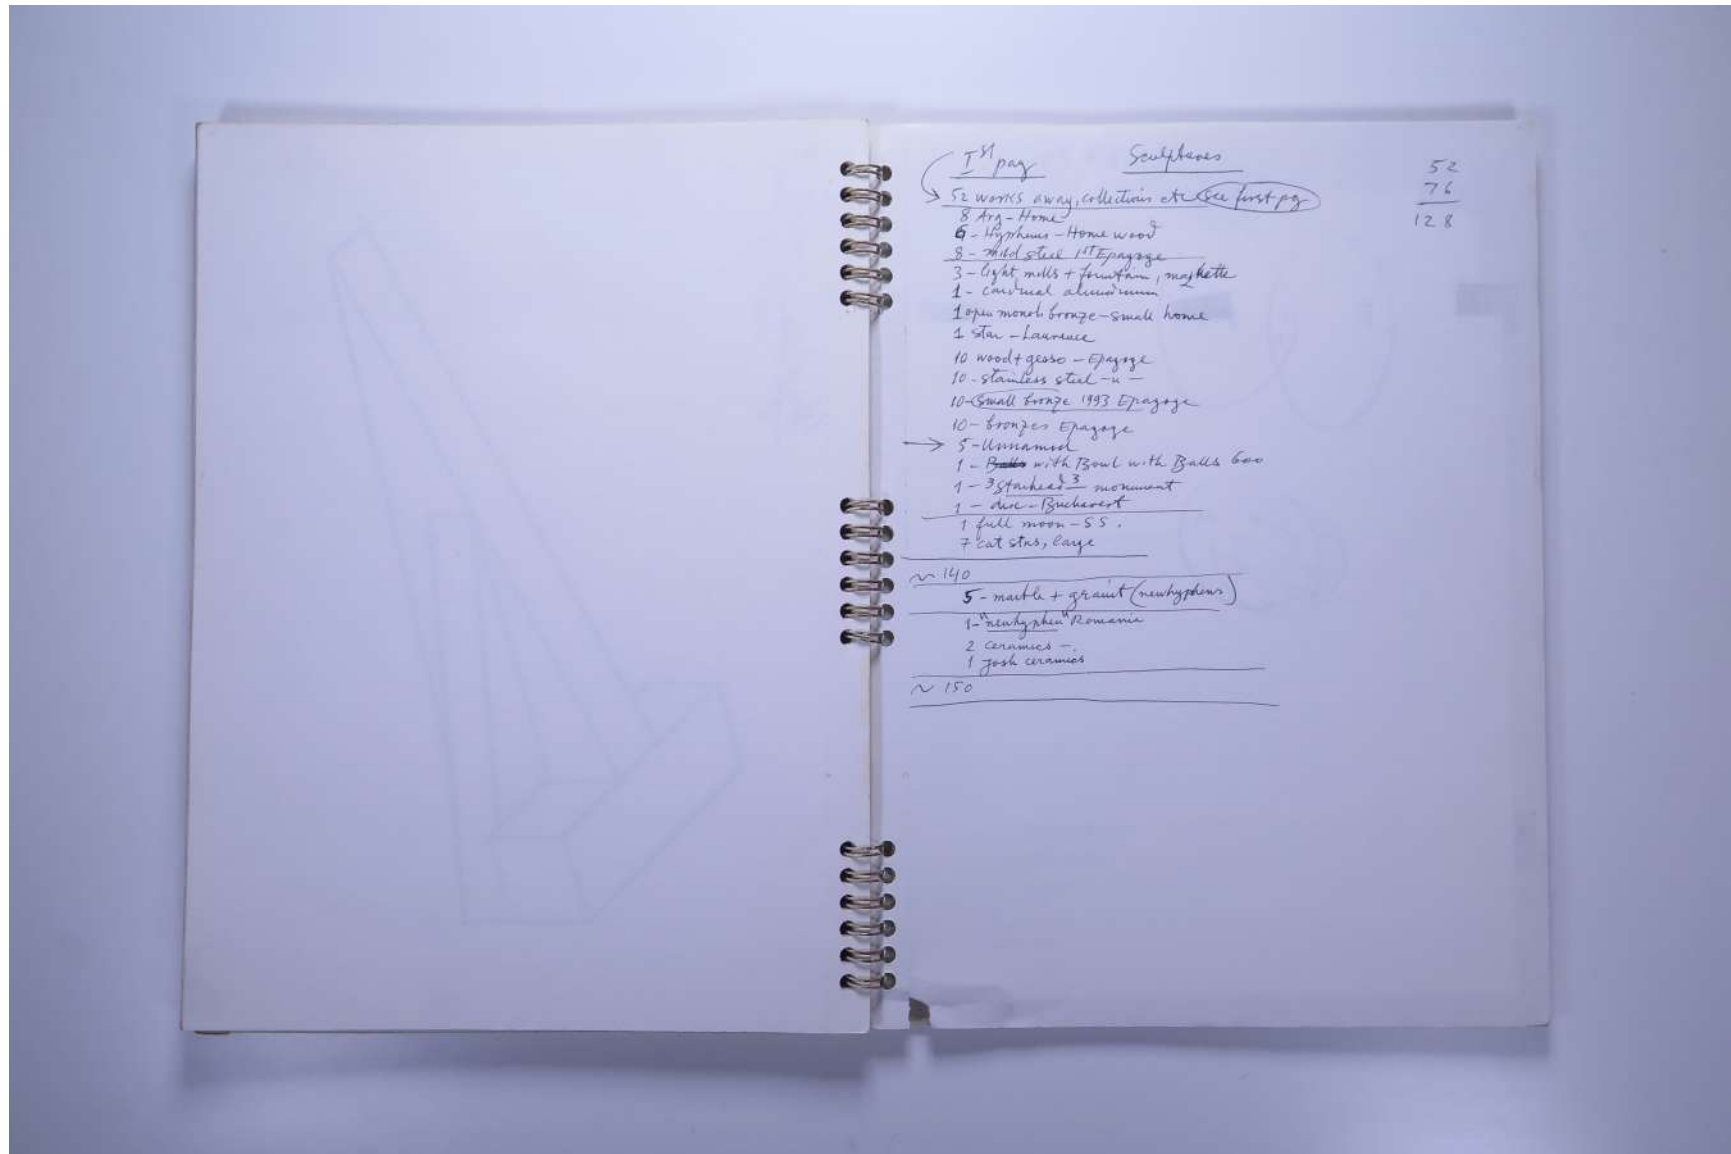

PAUL NEAGU ESTATE

SKETCHBOOK: CATALYTIC SCULPTURE - Roma 1991-1992

Reference No.

PNE 25.041

Usage terms: © Estate of Paul Neagu. No copying, republication, modification or any other unauthorised use is allowed for material © **PAUL NEAGU ESTATE**.
For further use of this material please seek formal permission from the **PAUL NEAGU ESTATE**.