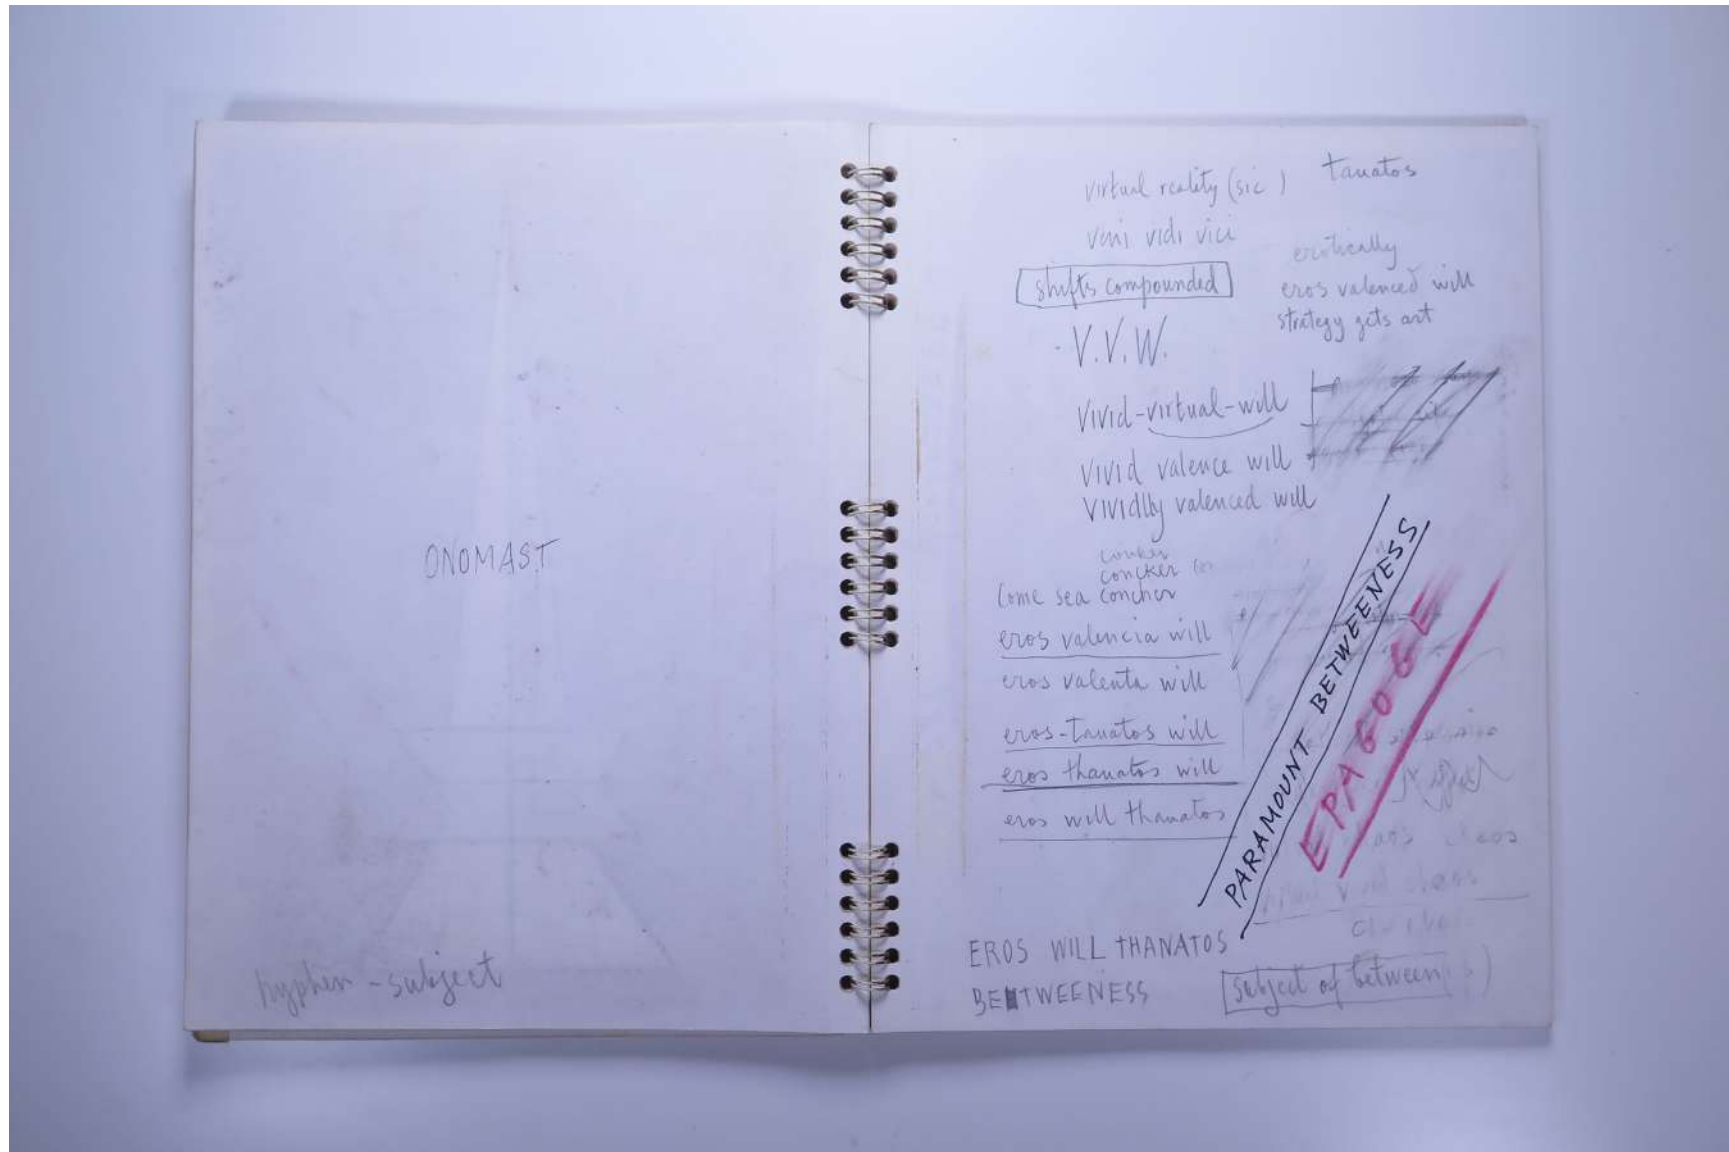

PAUL NEAGU ESTATE

SKETCHBOOK: CATALYTIC SCULPTURE - Roma 1991-1992

Reference No.

PNE 25.021

Usage terms: © Estate of Paul Neagu. No copying, republication, modification or any other unauthorised use is allowed for material © **PAUL NEAGU ESTATE**.

For further use of this material please seek formal permission from the **PAUL NEAGU ESTATE**.