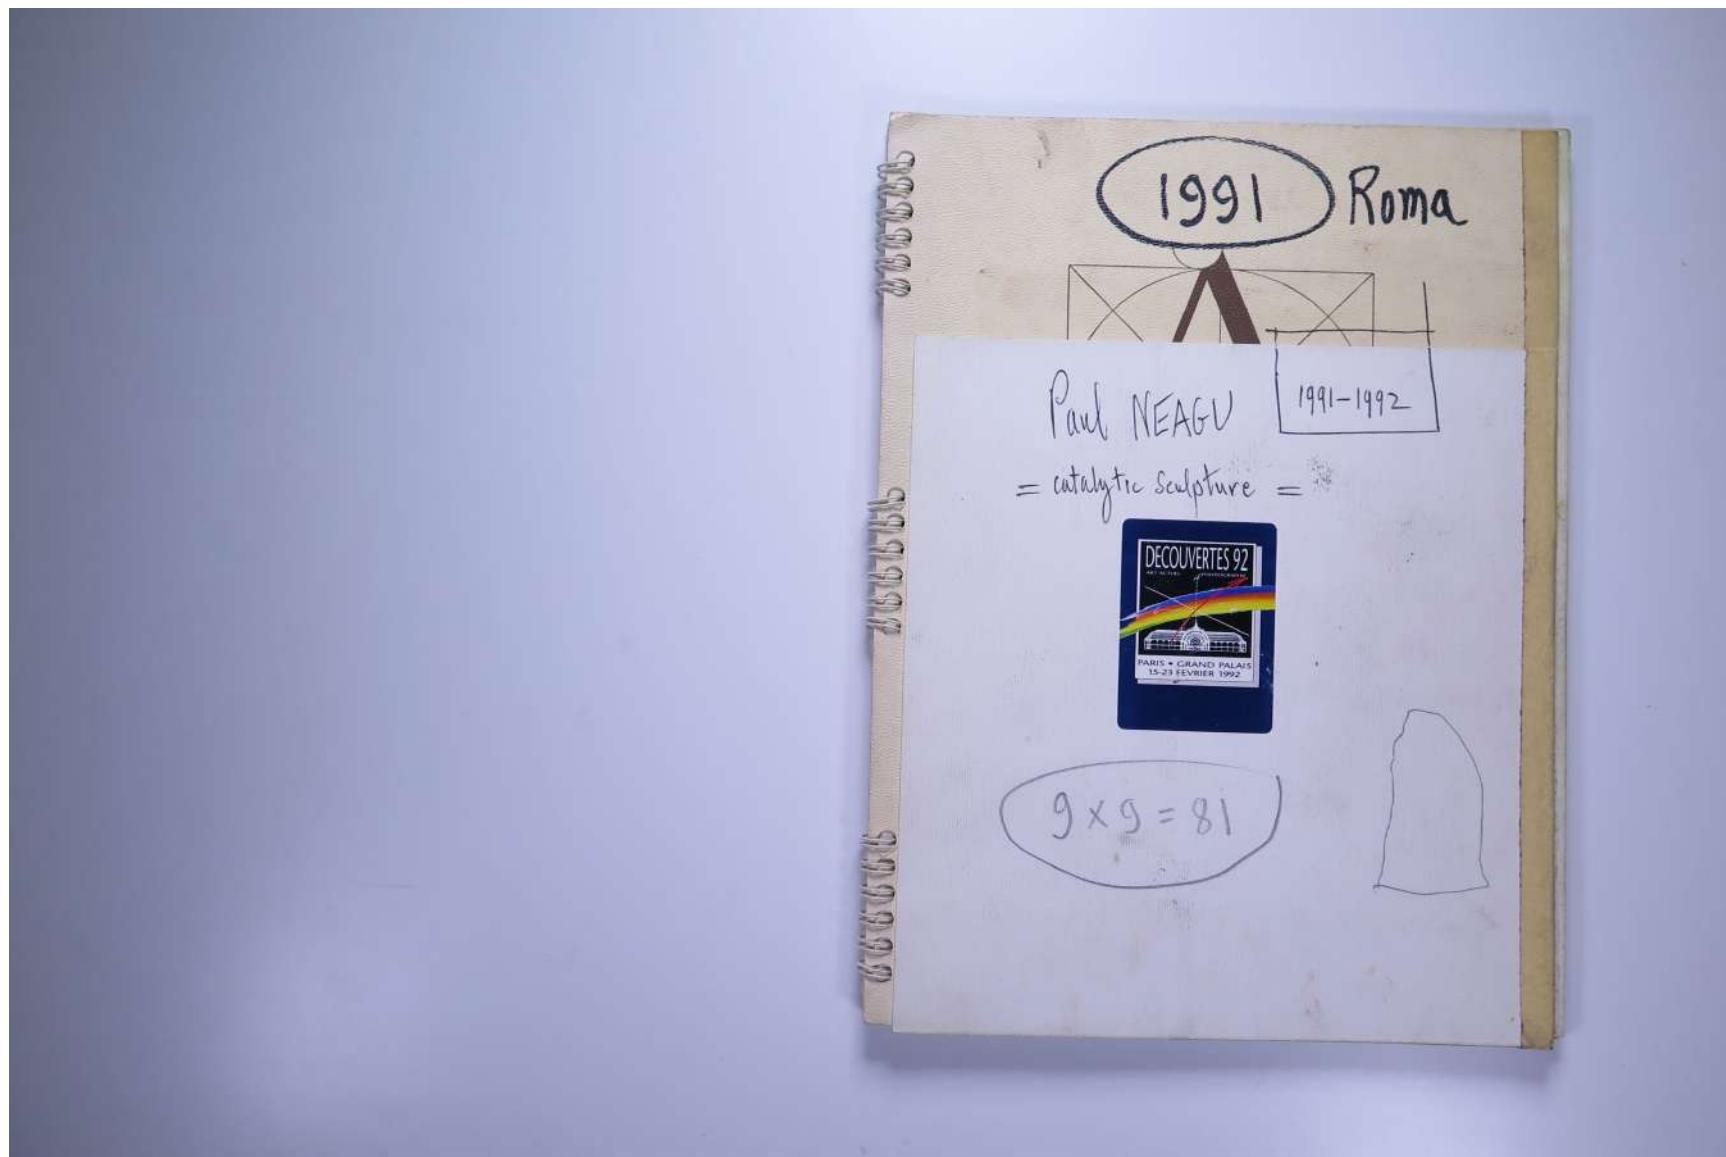

PAUL NEAGU ESTATE

SKETCHBOOK: CATALYTIC SCULPTURE - Roma 1991-1992

Reference No.

PNE 25.001

Usage terms: © Estate of Paul Neagu. No copying, republication, modification or any other unauthorised use is allowed for material © **PAUL NEAGU ESTATE**.
For further use of this material please seek formal permission from the **PAUL NEAGU ESTATE**.