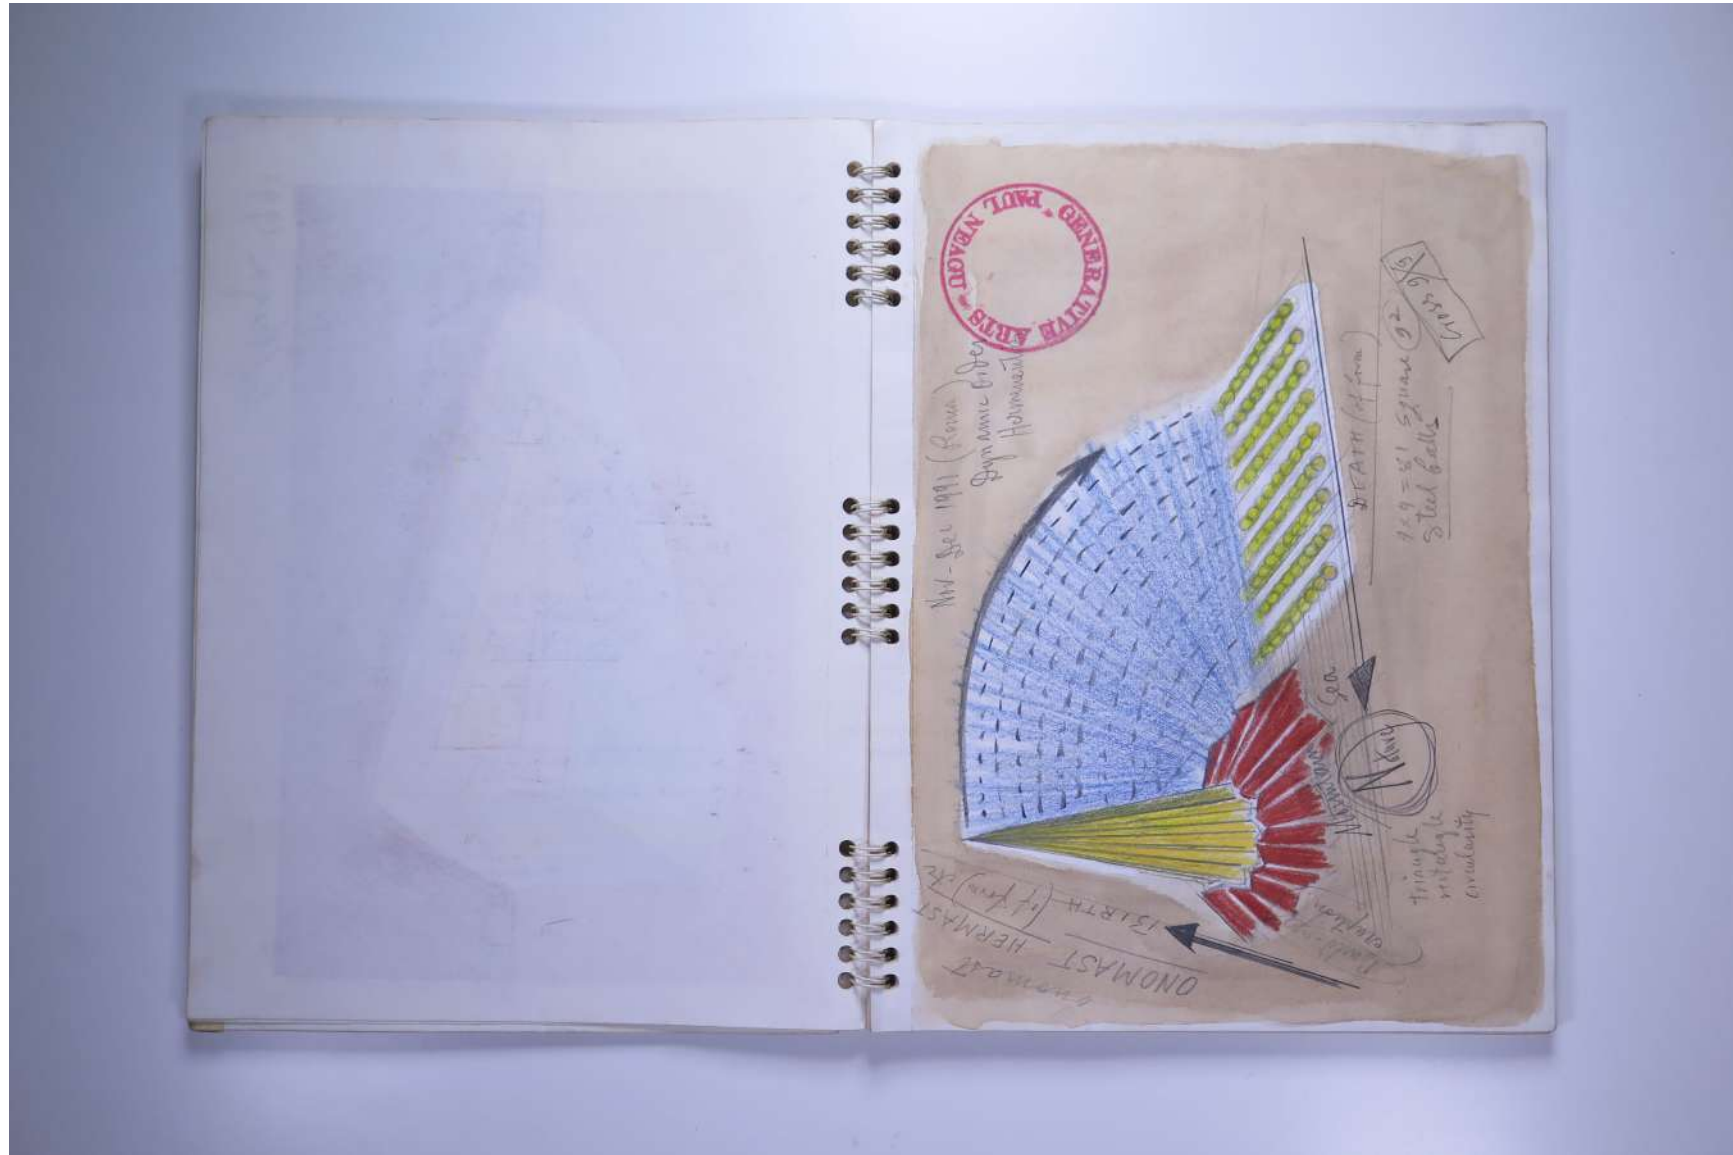

PAUL NEAGU ESTATE

SKETCHBOOK: CATALYTIC SCULPTURE - Roma 1991-1992

Reference No.

PNE 25.004

Usage terms: © Estate of Paul Neagu. No copying, republication, modification or any other unauthorised use is allowed for material © **PAUL NEAGU** ESTATE.
For further use of this material please seek formal permission from the **PAUL NEAGU** ESTATE.