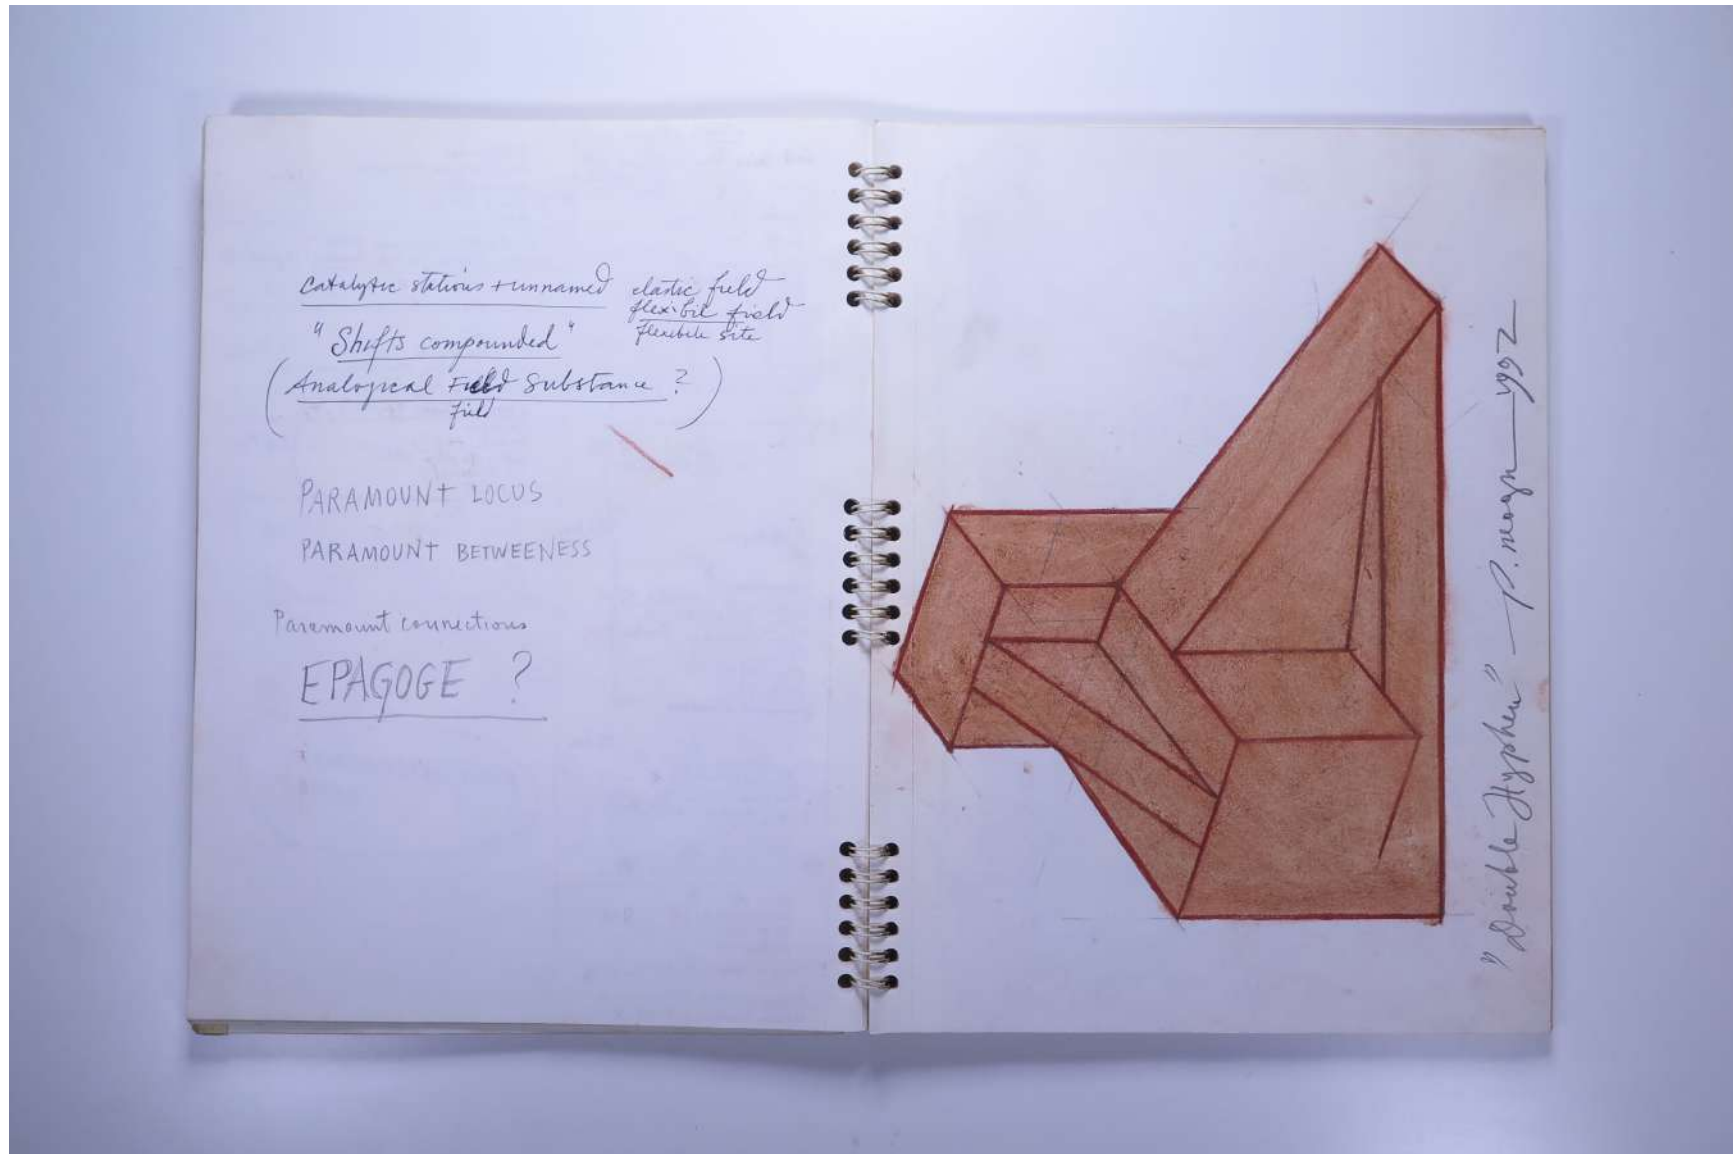

PAUL NEAGU ESTATE

SKETCHBOOK: CATALYTIC SCULPTURE - Roma 1991-1992

Reference No.

PNE 25.012

Usage terms: © Estate of Paul Neagu. No copying, republication, modification or any other unauthorised use is allowed for material © **PAUL NEAGU** ESTATE.

For further use of this material please seek formal permission from the **PAUL NEAGU** ESTATE.