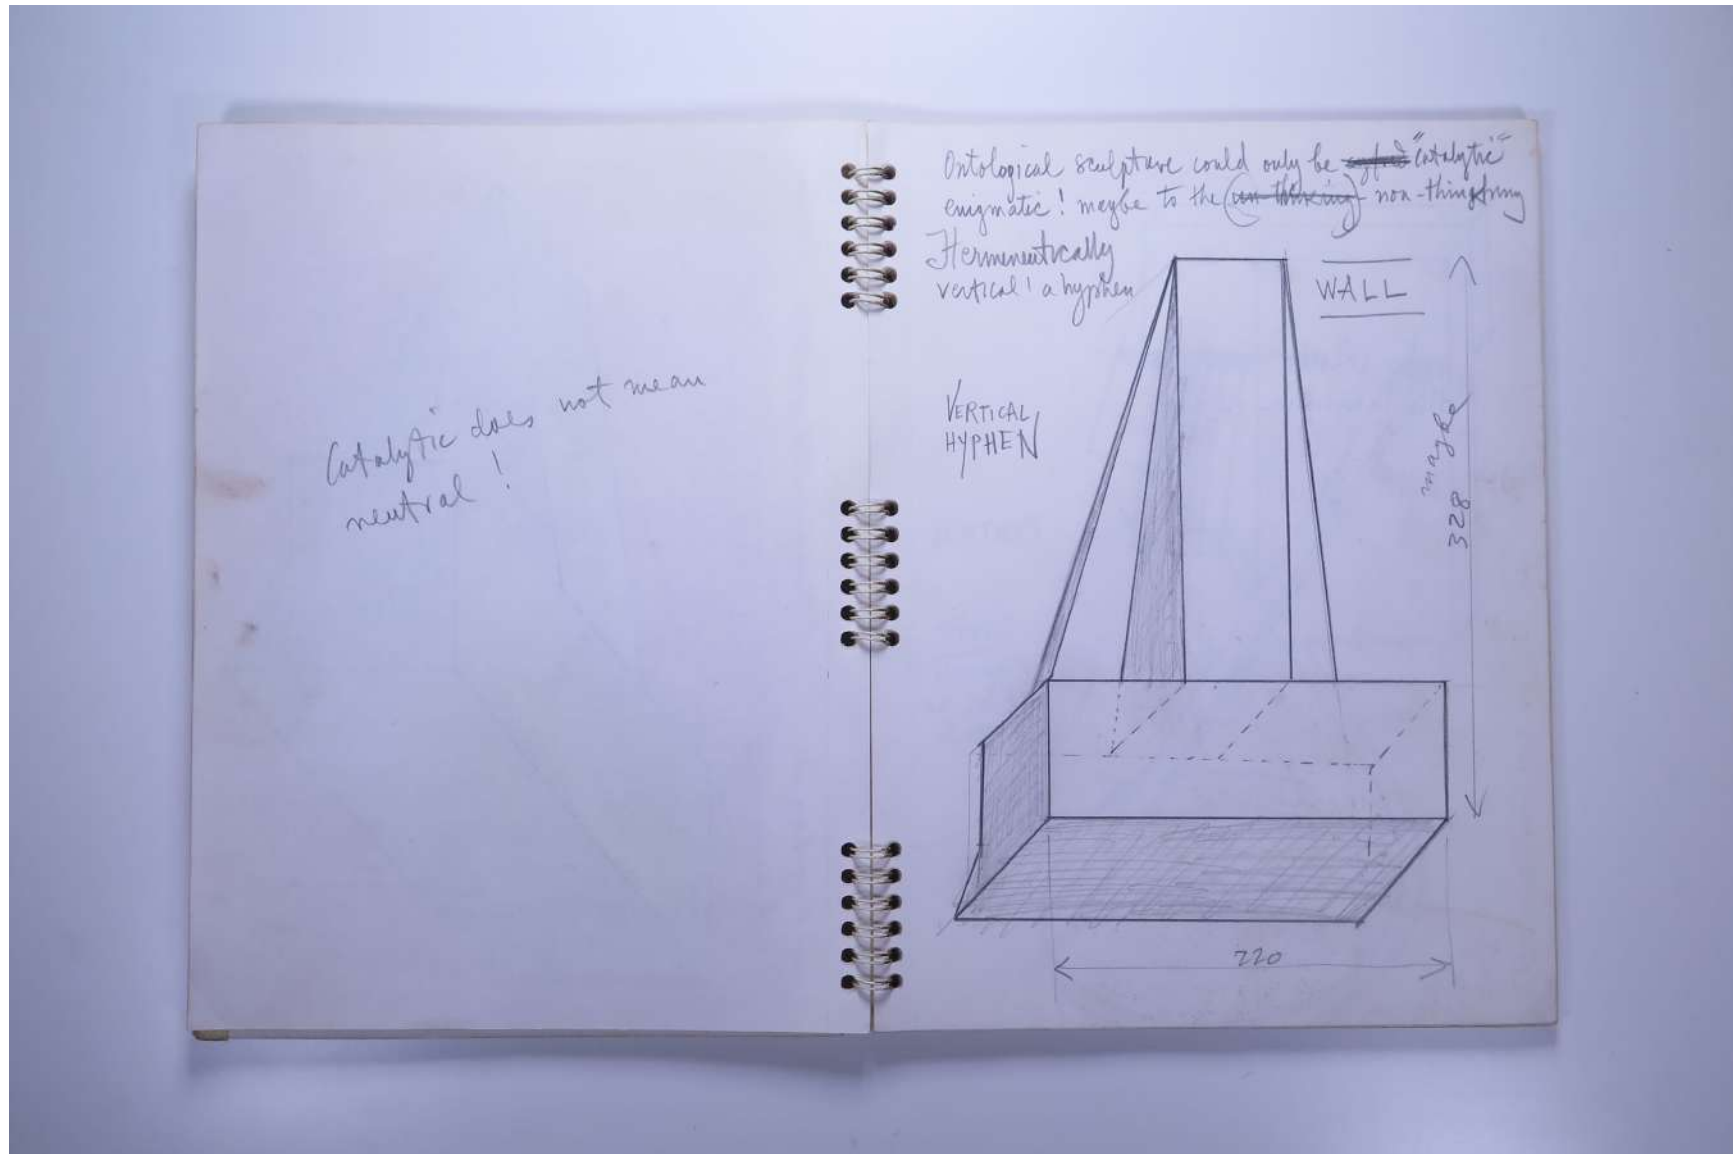

PAUL NEAGU ESTATE

SKETCHBOOK: CATALYTIC SCULPTURE - Roma 1991-1992

Reference No.

PNE 25.014