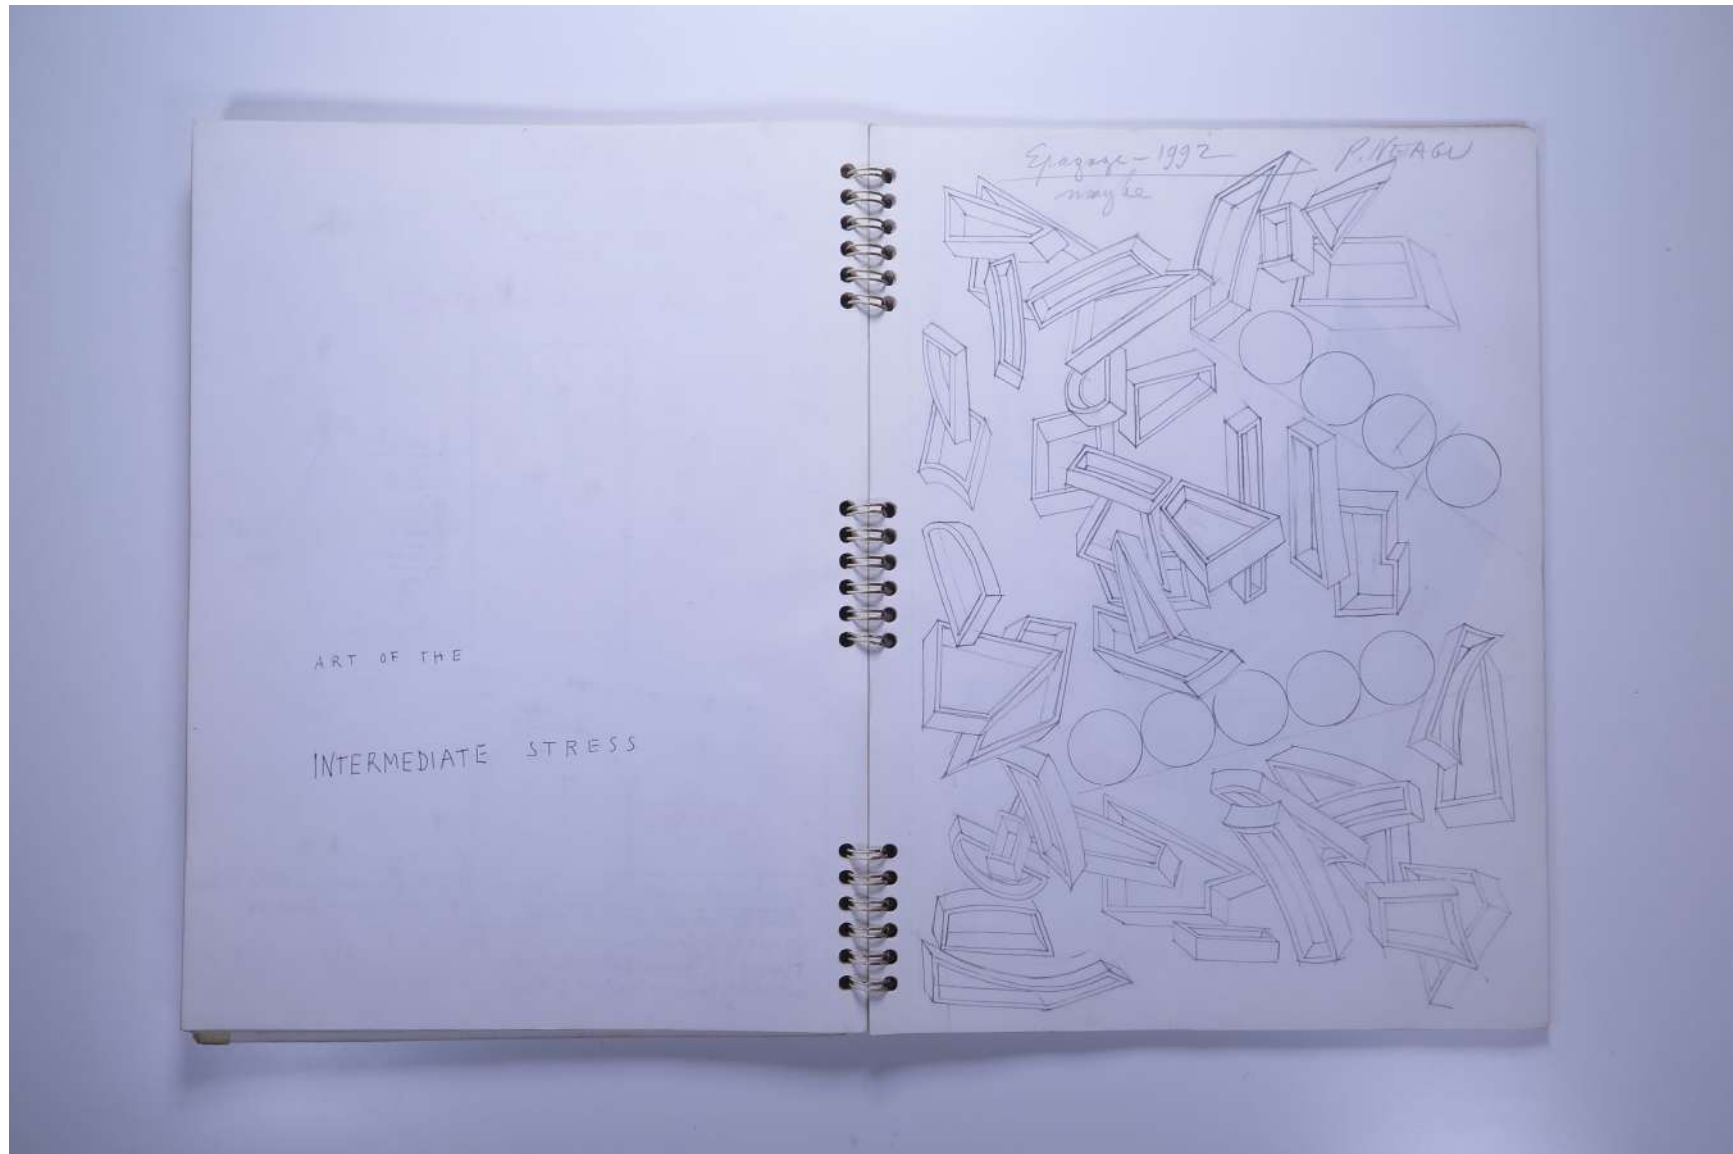

PAUL NEAGU ESTATE

SKETCHBOOK: CATALYTIC SCULPTURE - Roma 1991-1992

Reference No.

PNE 25.026

Usage terms: © Estate of Paul Neagu. No copying, republication, modification or any other unauthorised use is allowed for material © **PAUL NEAGU** ESTATE.
For further use of this material please seek formal permission from the **PAUL NEAGU** ESTATE.