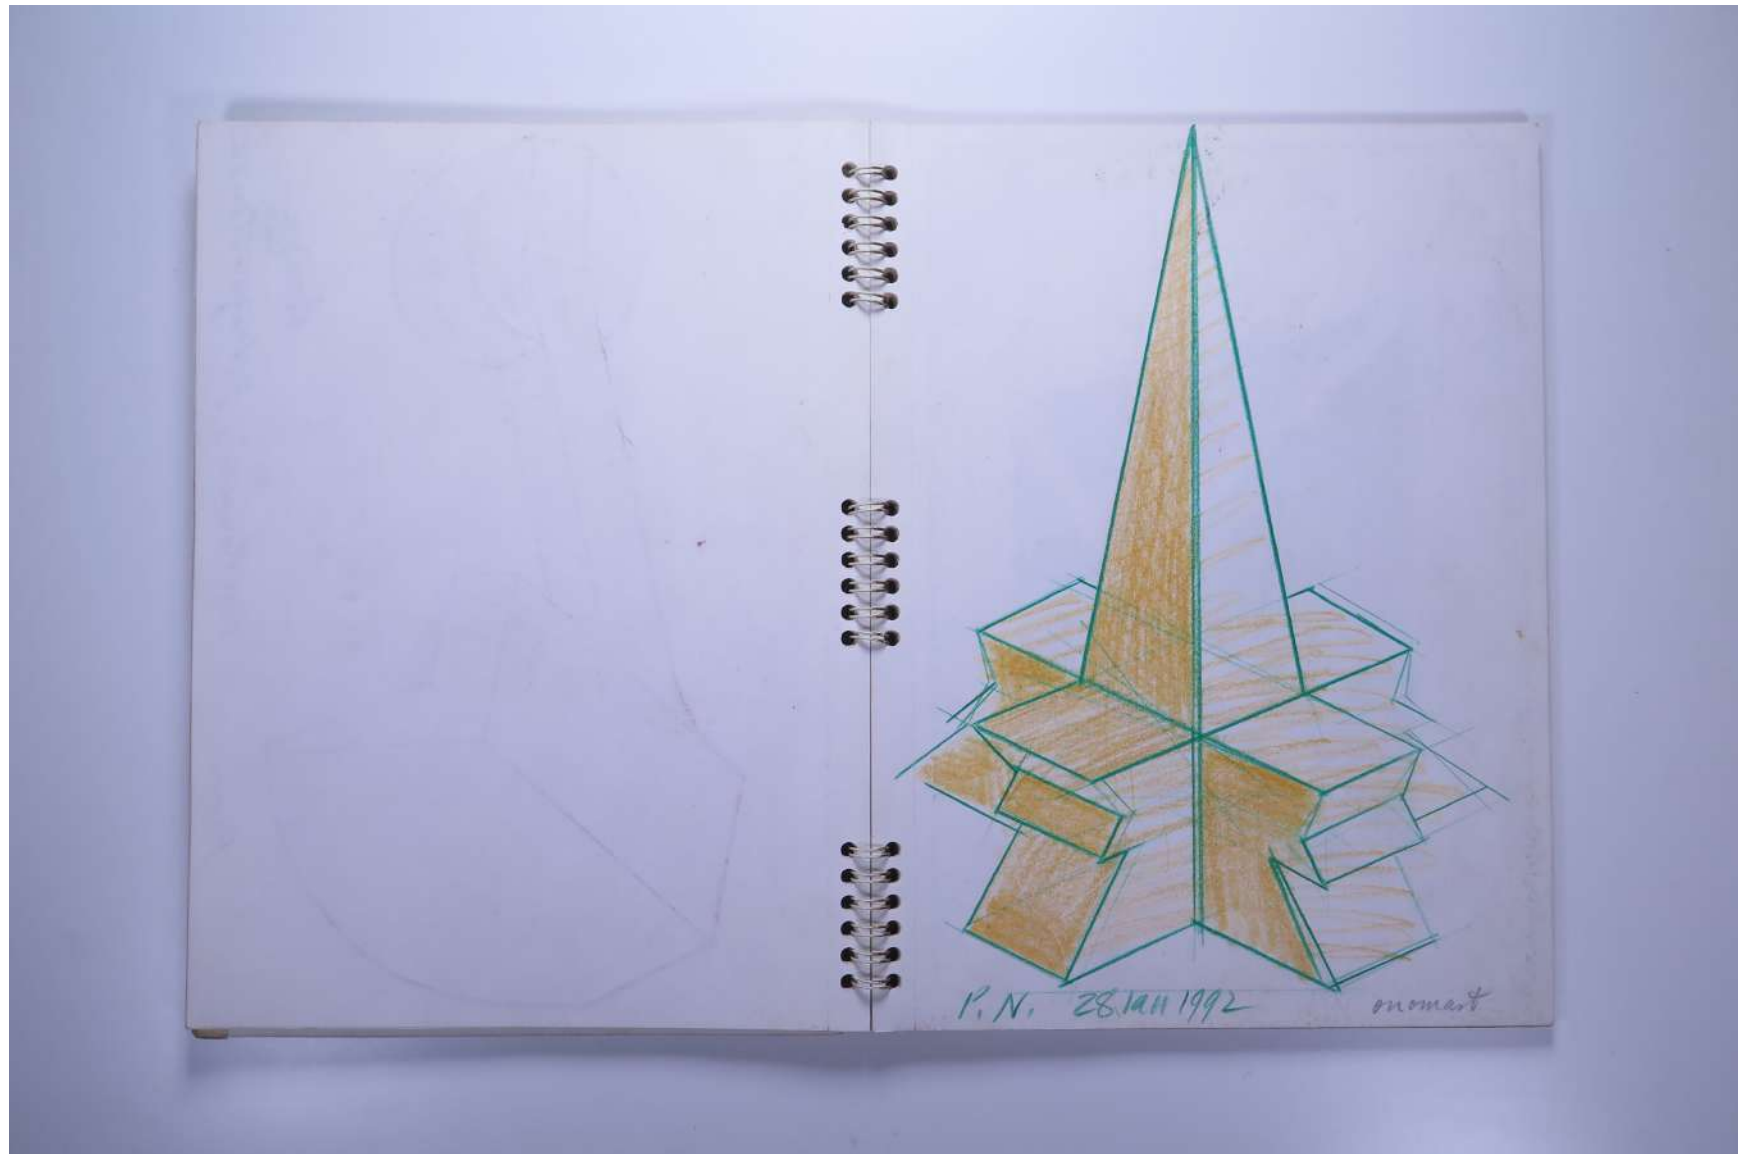

PAUL NEAGU ESTATE

SKETCHBOOK: CATALYTIC SCULPTURE - Roma 1991-1992

Reference No.

PNE 25.017

Usage terms: © Estate of Paul Neagu. No copying, republication, modification or any other unauthorised use is allowed for material © **PAUL NEAGU ESTATE**.
For further use of this material please seek formal permission from the **PAUL NEAGU ESTATE**.