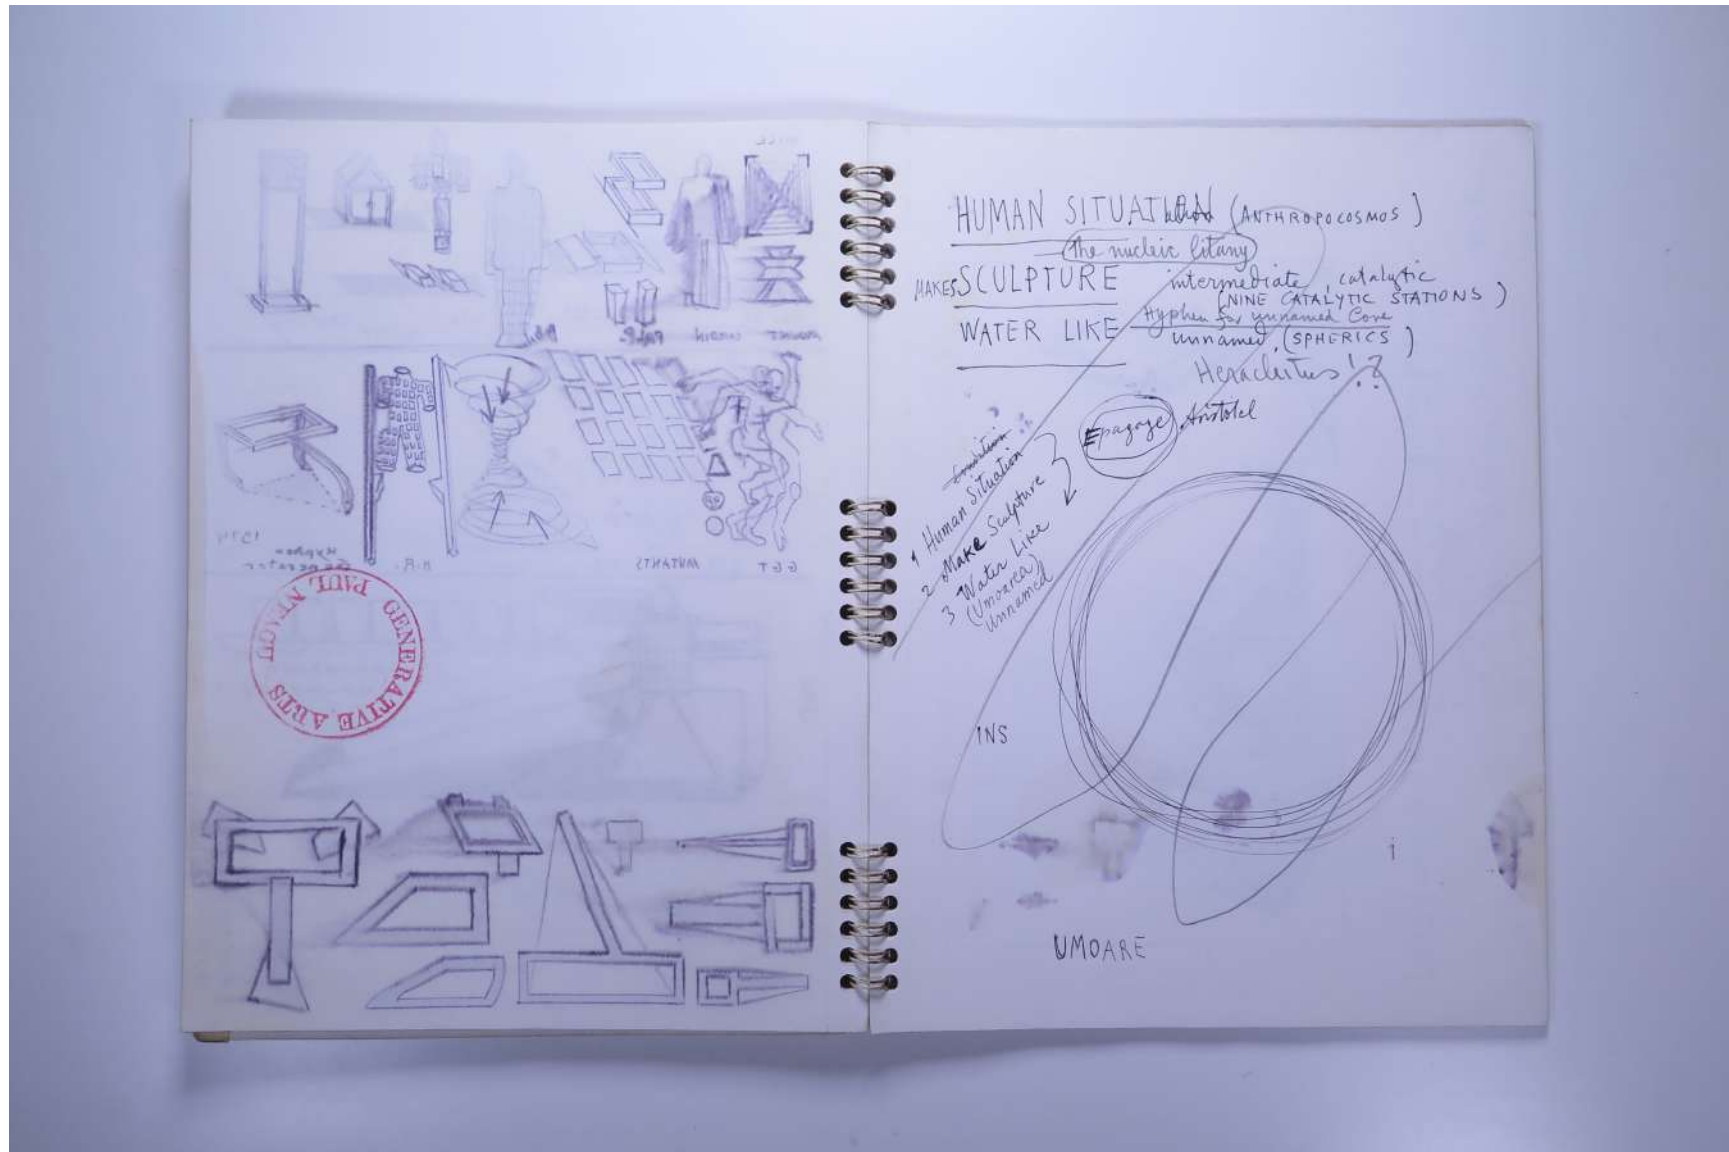

PAUL NEAGU ESTATE

SKETCHBOOK: CATALYTIC SCULPTURE - Roma 1991-1992

Reference No.

PNE 25.030

Usage terms: © Estate of Paul Neagu. No copying, republication, modification or any other unauthorised use is allowed for material © **PAUL NEAGU ESTATE**. For further use of this material please seek formal permission from the **PAUL NEAGU ESTATE**.