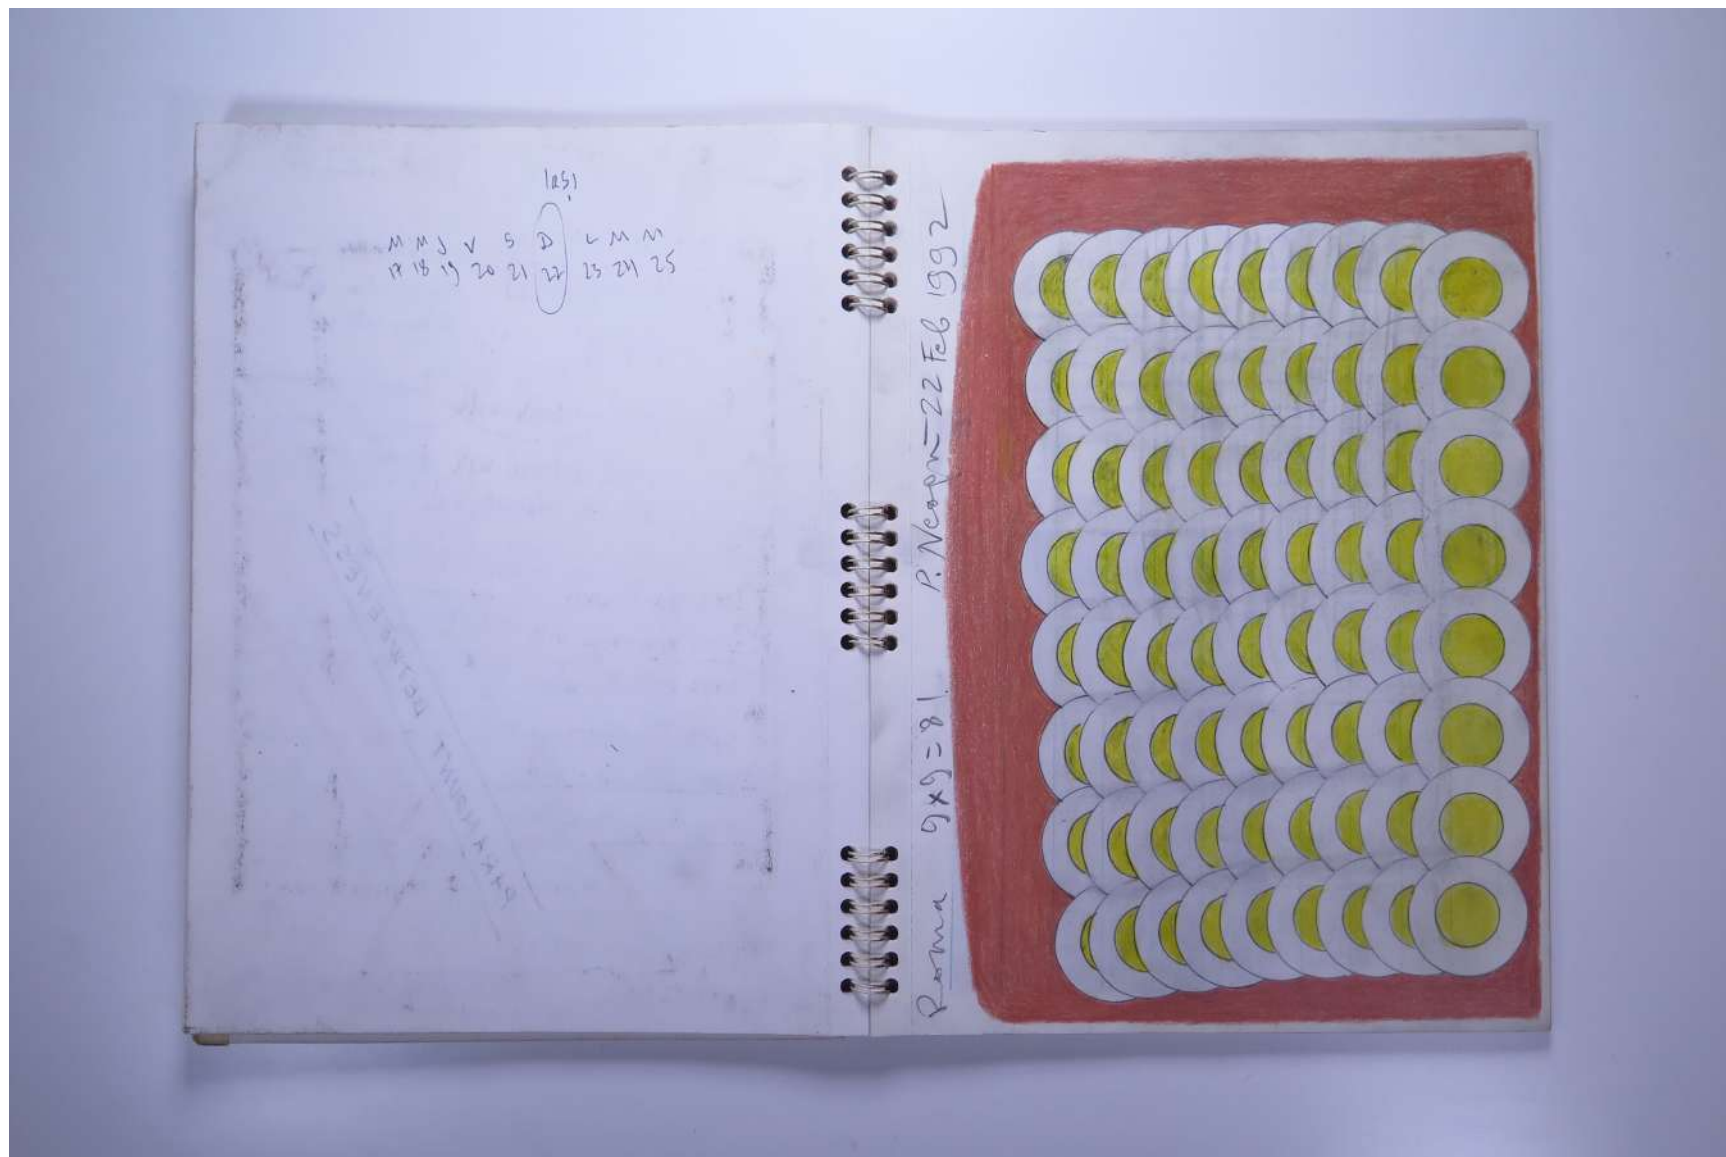

PAUL NEAGU ESTATE

SKETCHBOOK: CATALYTIC SCULPTURE - Roma 1991-1992

Reference No.

PNE 25.022

Usage terms: © Estate of Paul Neagu. No copying, republication, modification or any other unauthorised use is allowed for material © **PAUL NEAGU** ESTATE.

For further use of this material please seek formal permission from the **PAUL NEAGU** ESTATE.