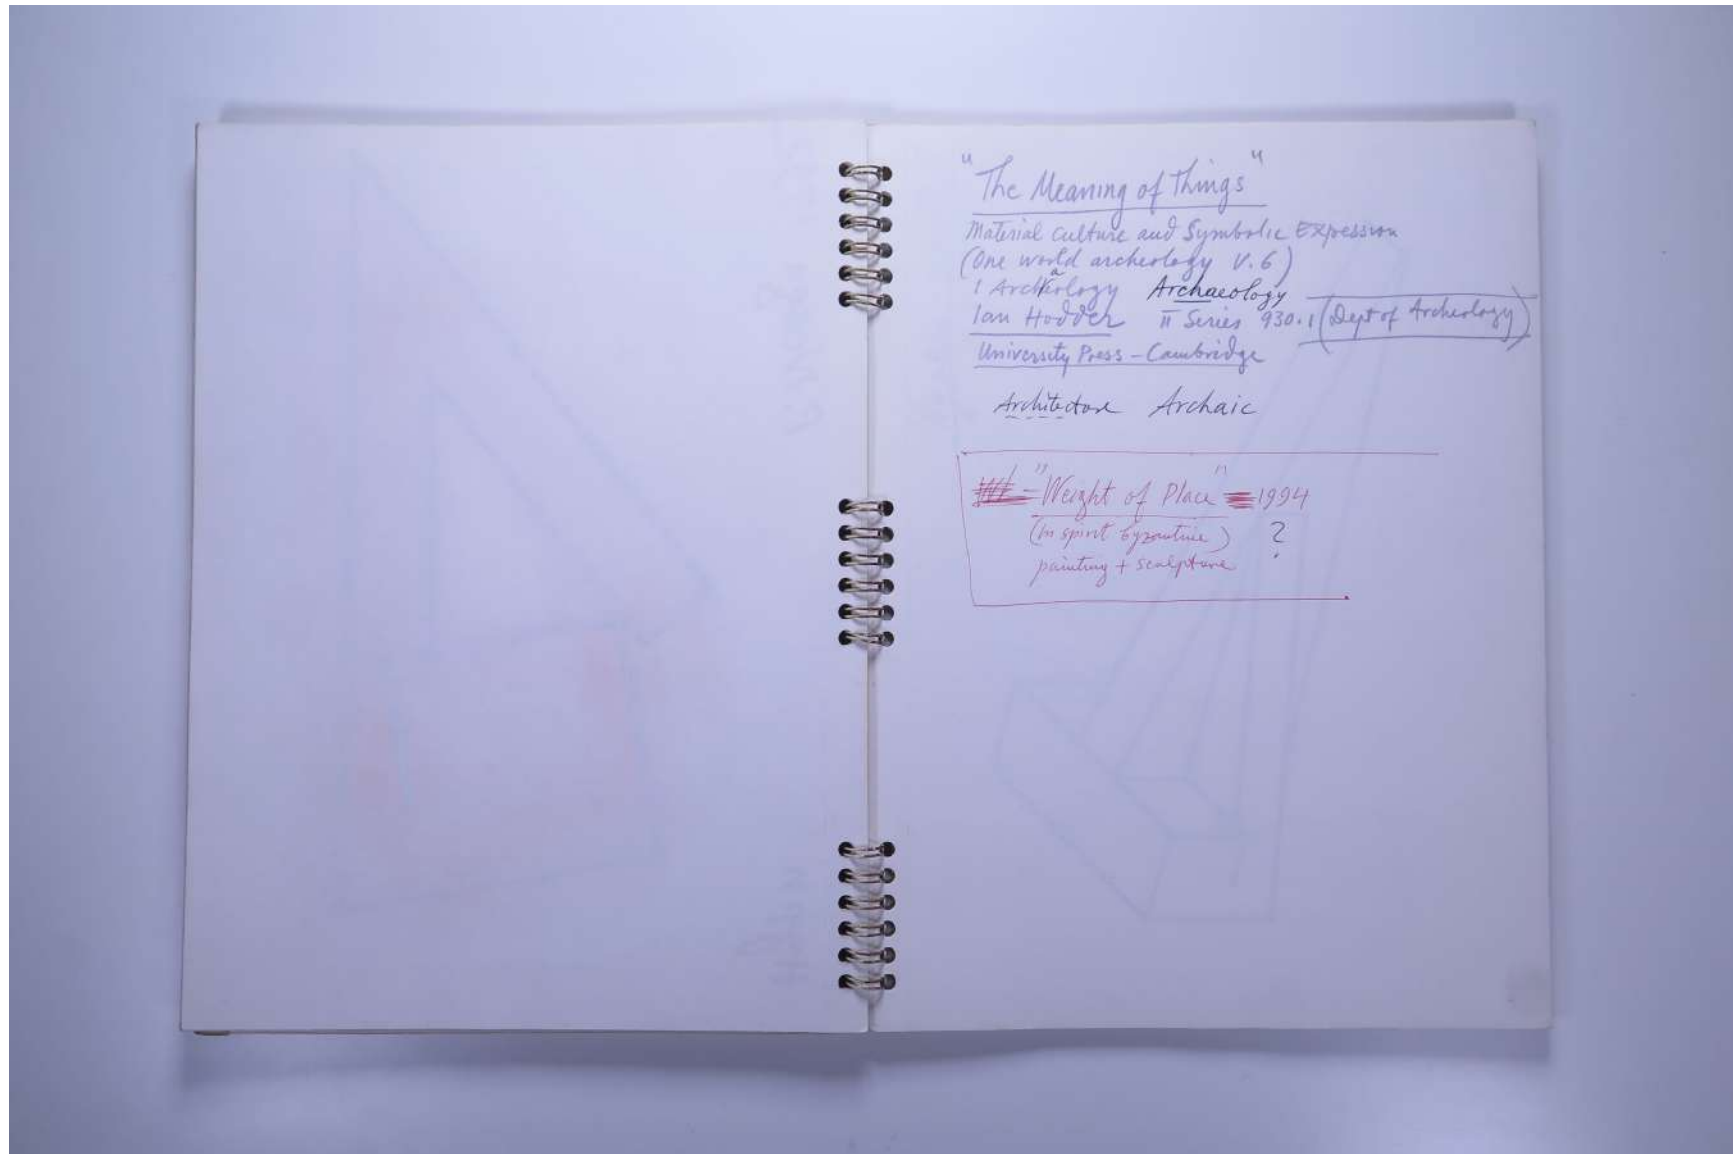

PAUL NEAGU ESTATE

SKETCHBOOK: CATALYTIC SCULPTURE - Roma 1991-1992

Reference No.

PNE 25.039

Usage terms: © Estate of Paul Neagu. No copying, republication, modification or any other unauthorised use is allowed for material © **PAUL NEAGU ESTATE**.
For further use of this material please seek formal permission from the **PAUL NEAGU ESTATE**.