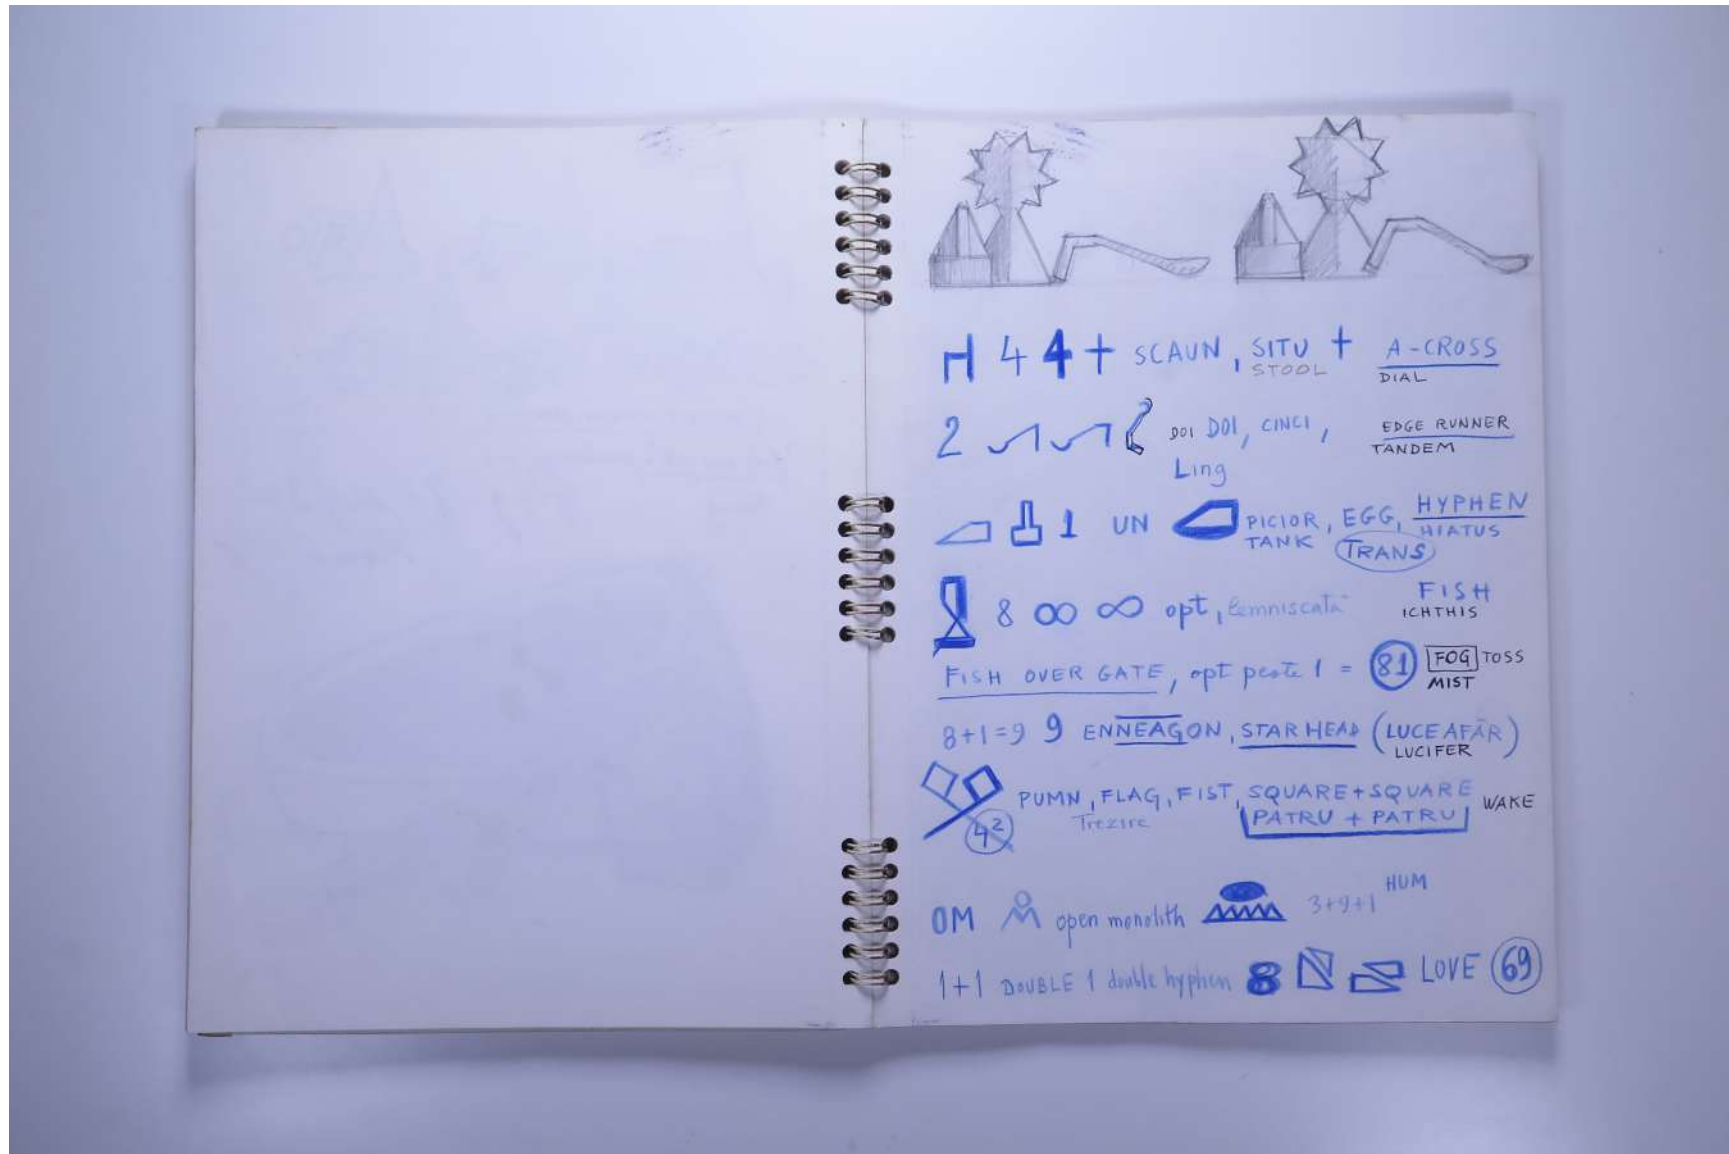

PAUL NEAGU ESTATE

SKETCHBOOK: CATALYTIC SCULPTURE - Roma 1991-1992

Reference No.

PNE 25.033

Usage terms: © Estate of Paul Neagu. No copying, republication, modification or any other unauthorised use is allowed for material © **PAUL NEAGU ESTATE**.
For further use of this material please seek formal permission from the **PAUL NEAGU ESTATE**.