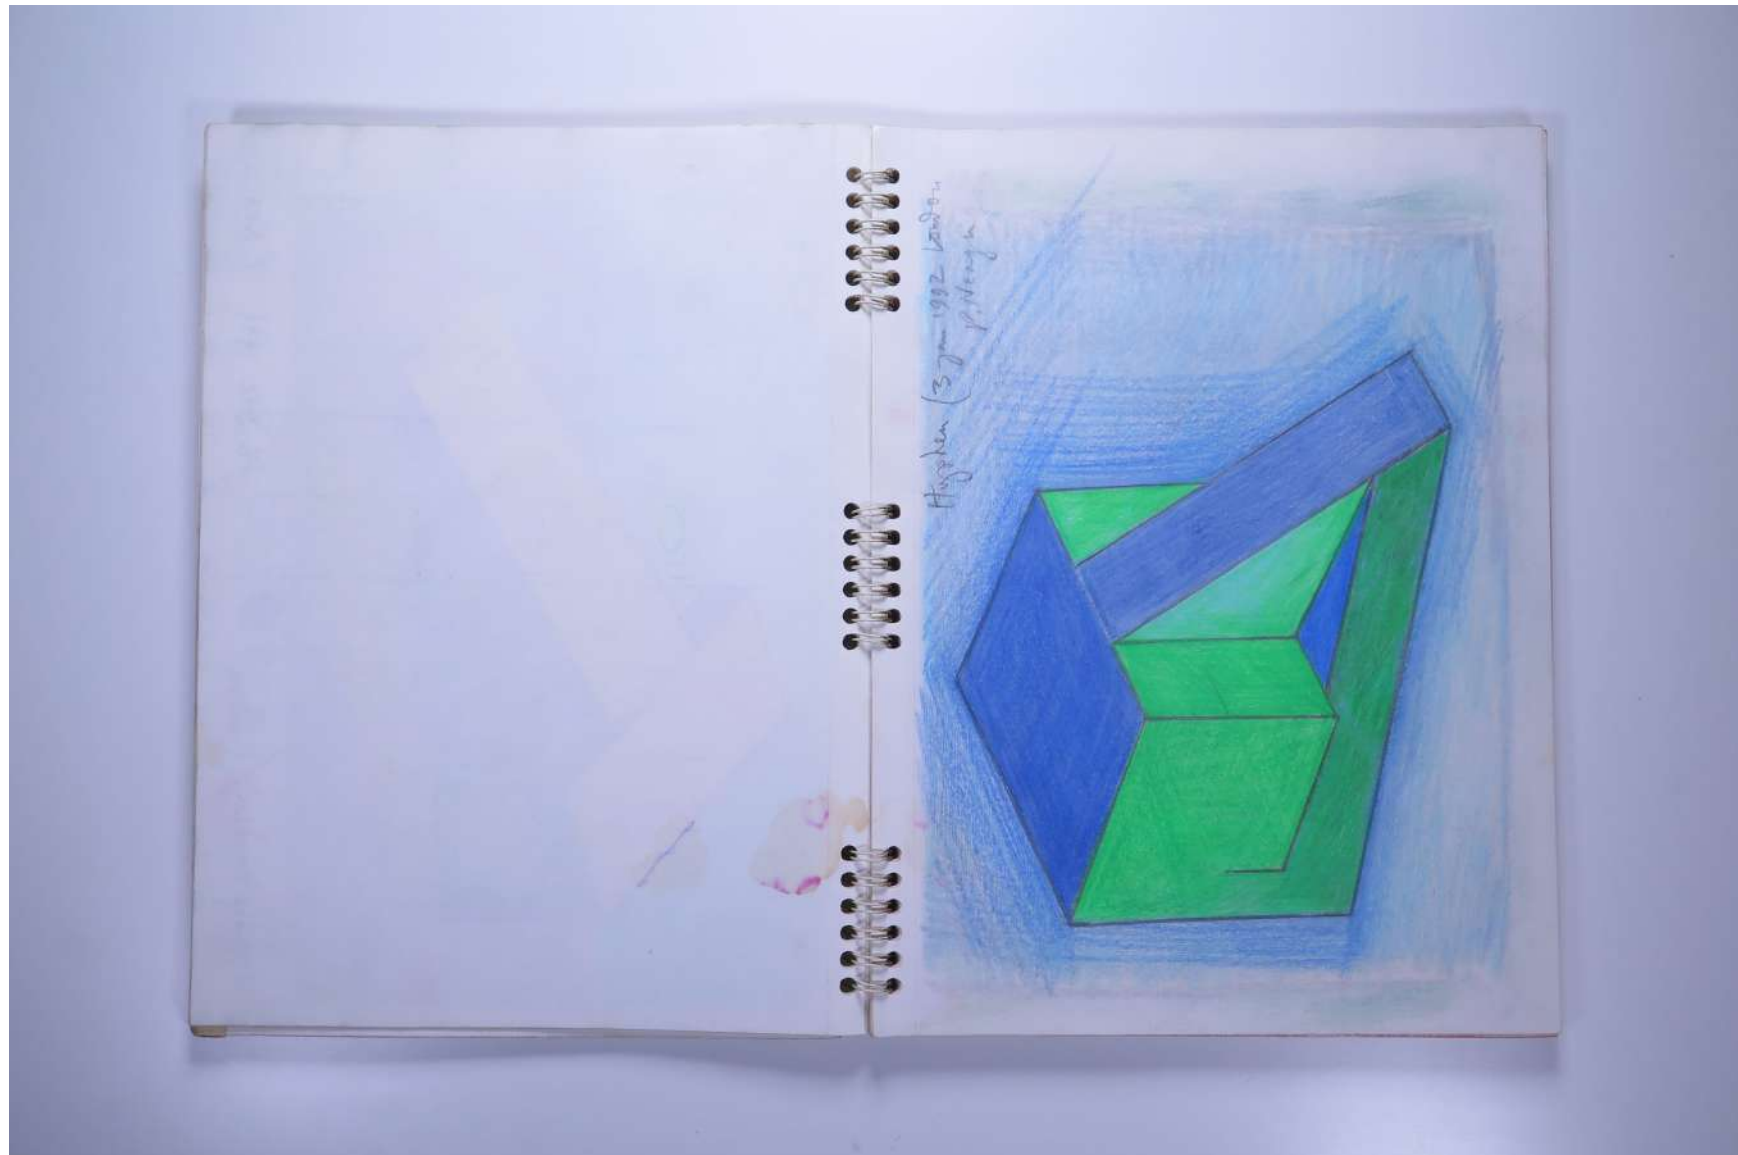

PAUL NEAGU ESTATE

SKETCHBOOK: CATALYTIC SCULPTURE - Roma 1991-1992

Reference No.

PNE 25.006

PAUL NEAGU ESTATE

SKETCHBOOK: CATALYTIC SCULPTURE - Roma 1991-1992

Reference No.

PNE 25.007