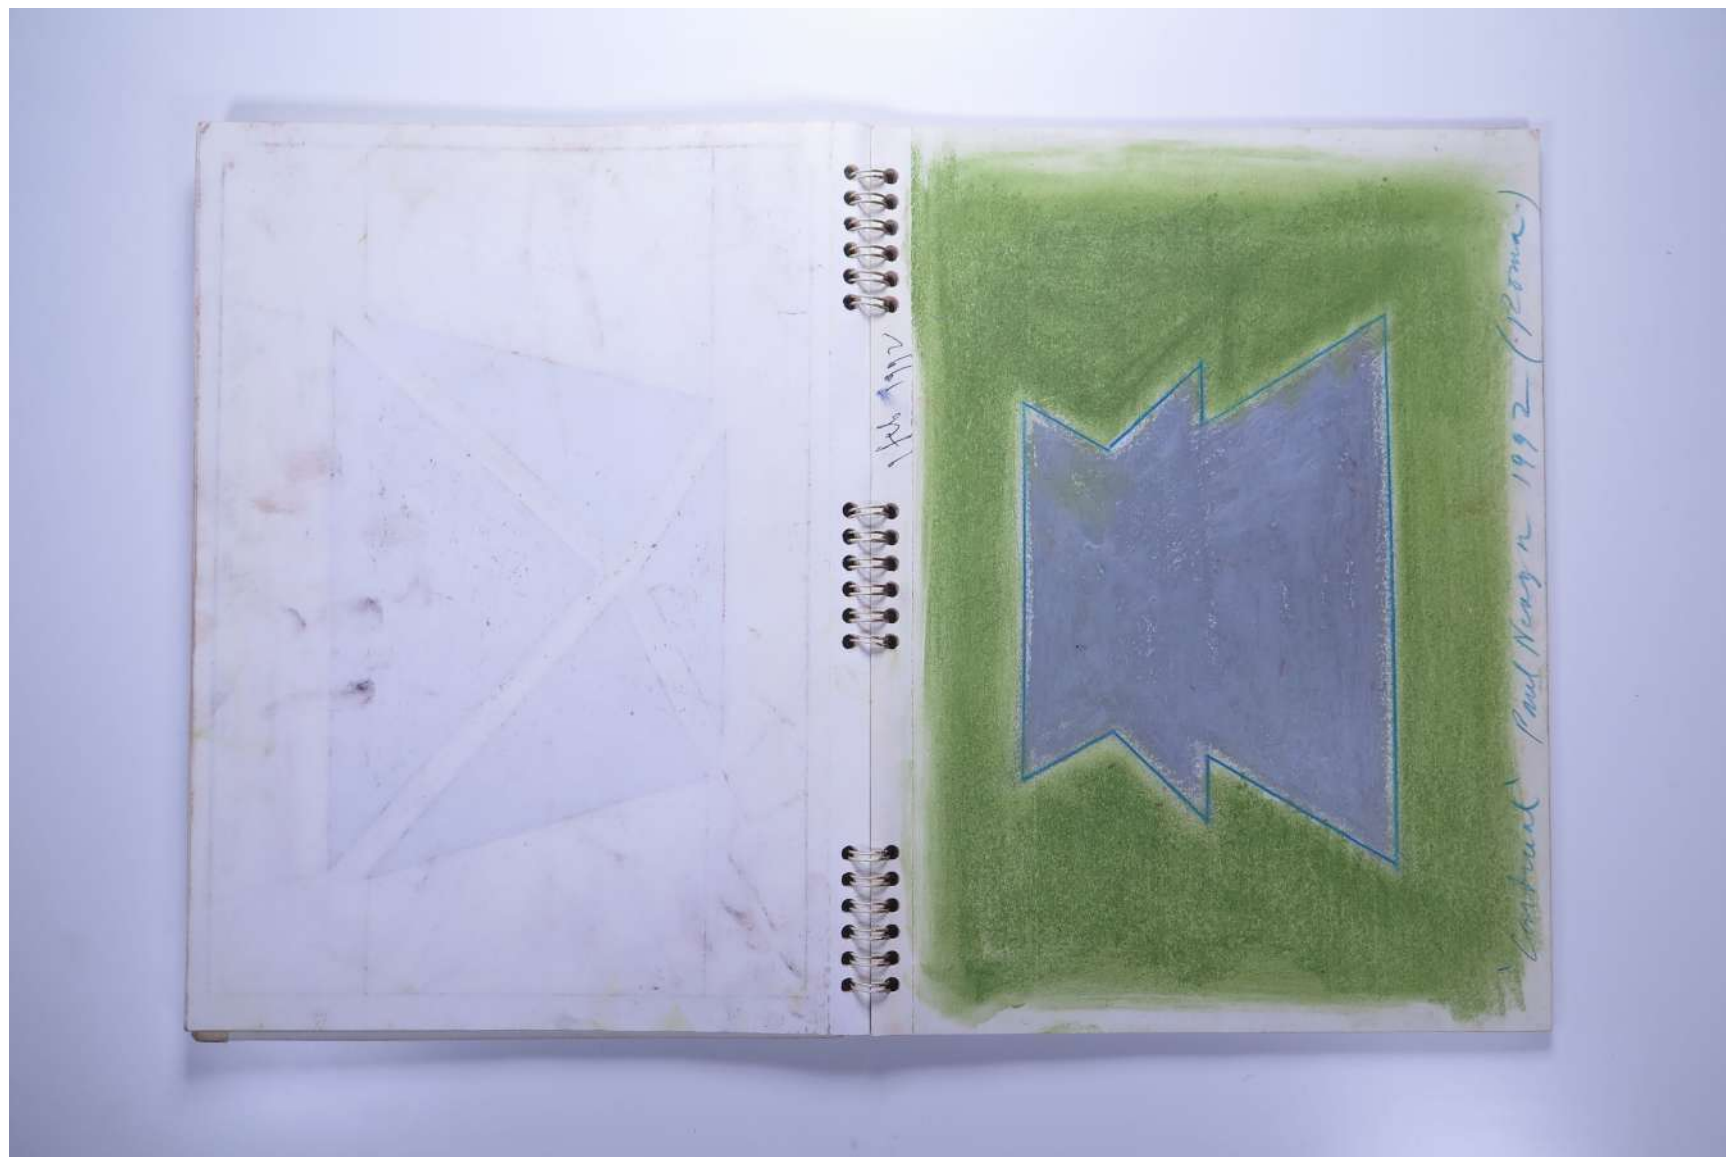

PAUL NEAGU ESTATE

SKETCHBOOK: CATALYTIC SCULPTURE - Roma 1991-1992

Reference No.

PNE 25.019

Usage terms: © Estate of Paul Neagu. No copying, republication, modification or any other unauthorised use is allowed for material © **PAUL NEAGU** ESTATE.

For further use of this material please seek formal permission from the **PAUL NEAGU** ESTATE.