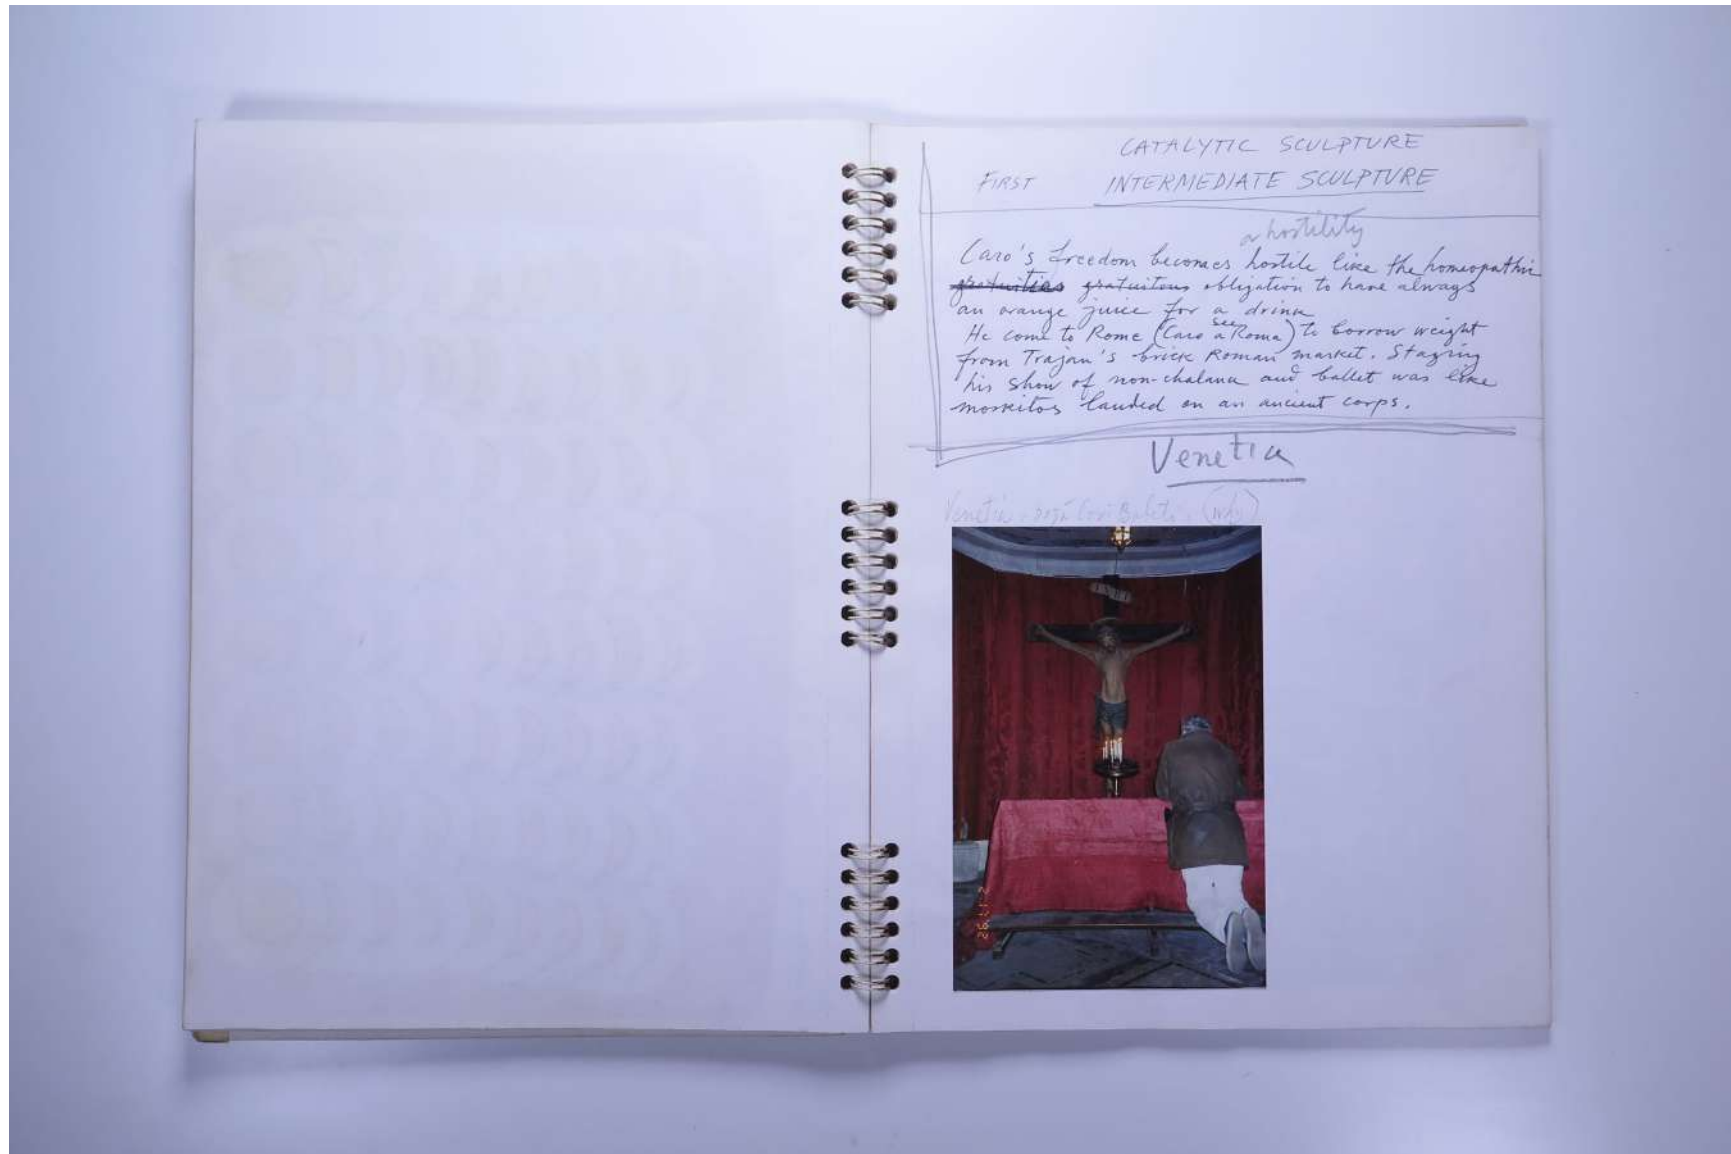

PAUL NEAGU ESTATE

SKETCHBOOK: CATALYTIC SCULPTURE - Roma 1991-1992

Reference No.

PNE 25.023