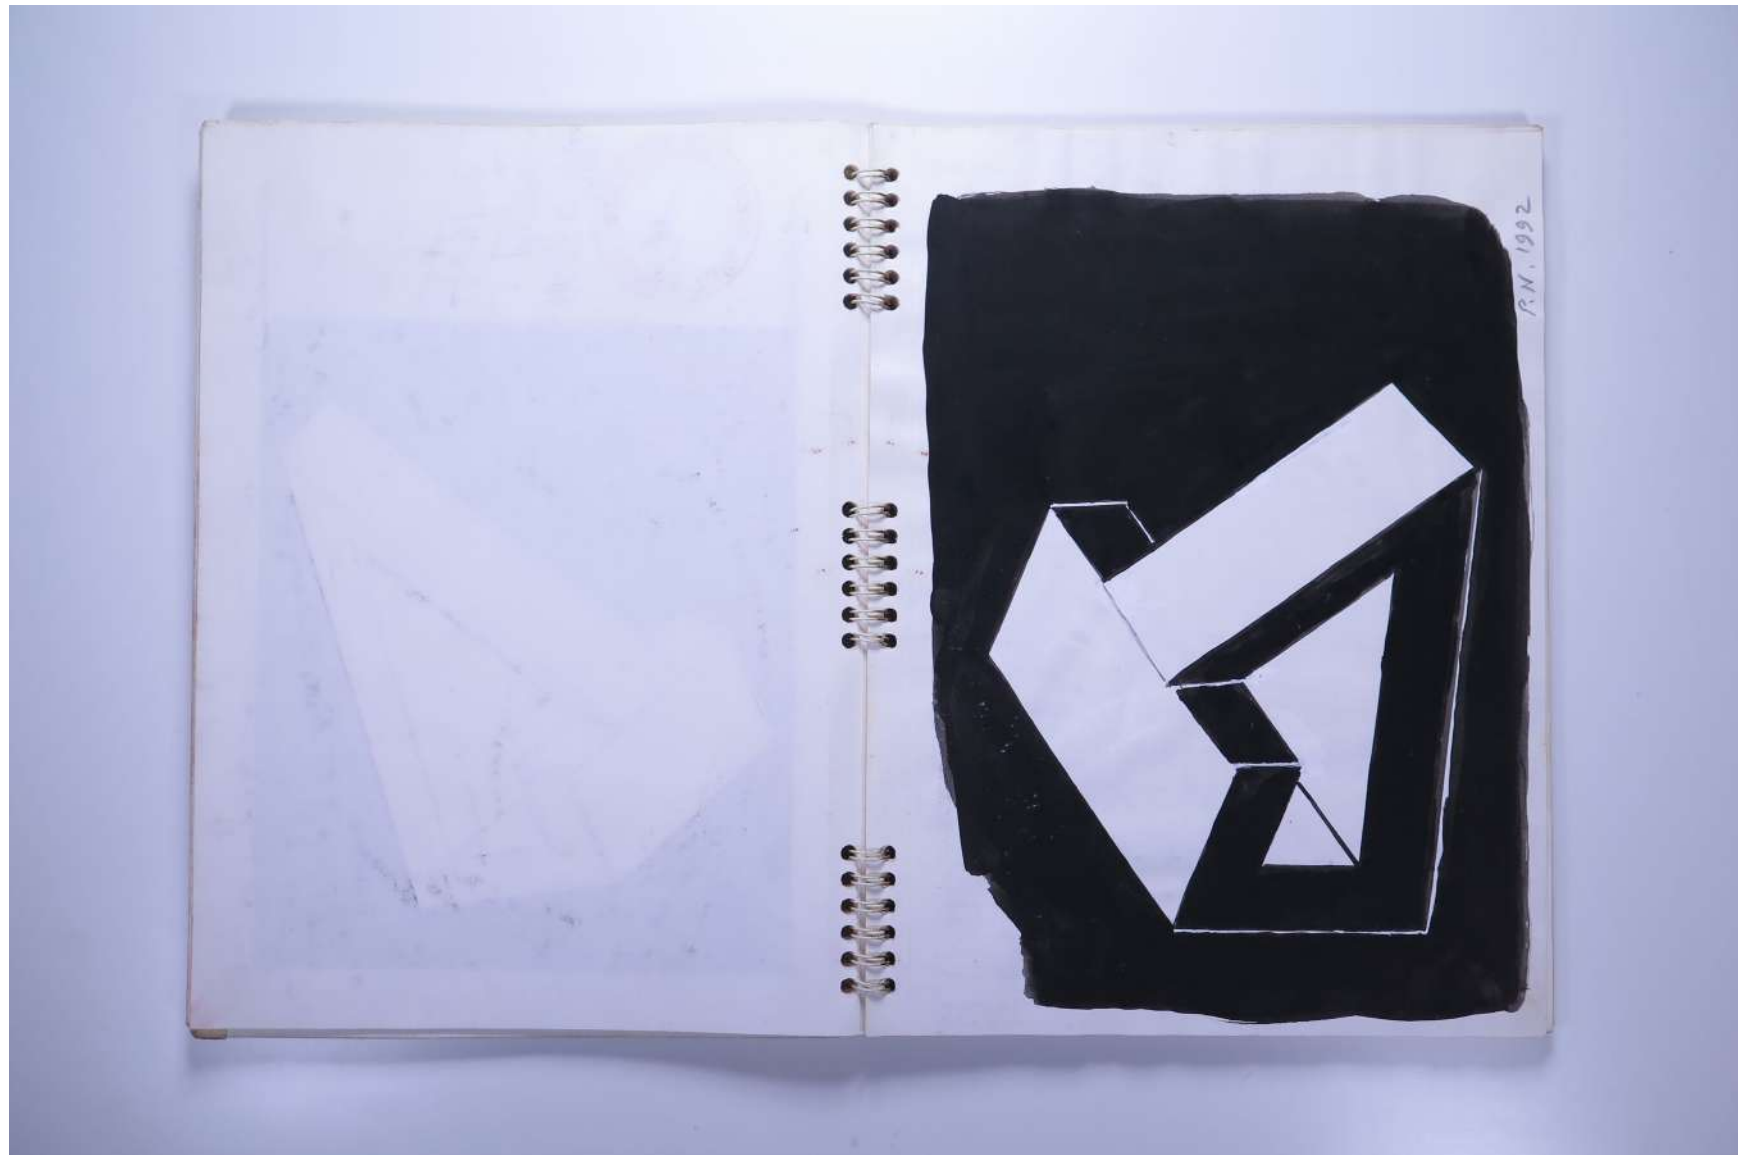

PAUL NEAGU ESTATE

SKETCHBOOK: CATALYTIC SCULPTURE - Roma 1991-1992

Reference No.

PNE 25.010

Usage terms: © Estate of Paul Neagu. No copying, republication, modification or any other unauthorised use is allowed for material © **PAUL NEAGU** ESTATE.
For further use of this material please seek formal permission from the **PAUL NEAGU** ESTATE.