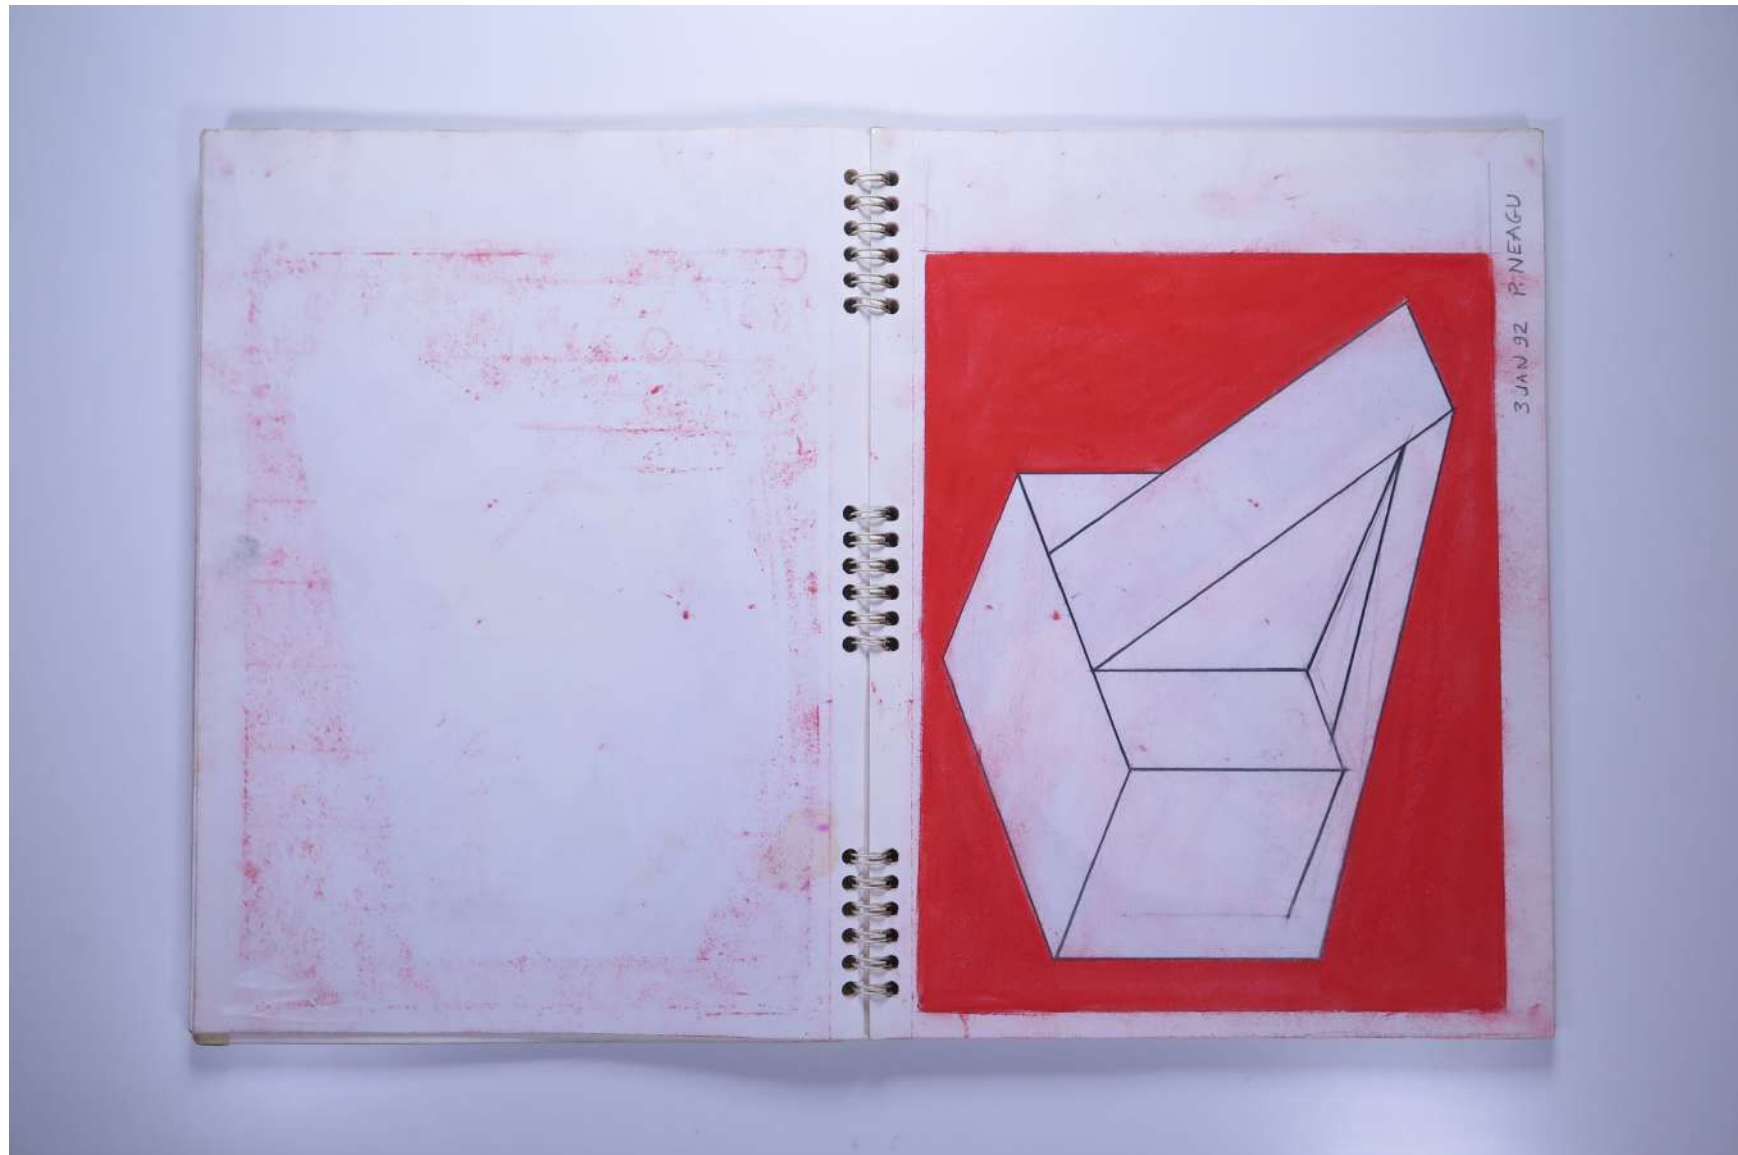

PAUL NEAGU ESTATE

SKETCHBOOK: CATALYTIC SCULPTURE - Roma 1991-1992

Reference No.

PNE 25.008

Usage terms: © Estate of Paul Neagu. No copying, republication, modification or any other unauthorised use is allowed for material © **PAUL NEAGU** ESTATE.
For further use of this material please seek formal permission from the **PAUL NEAGU** ESTATE.