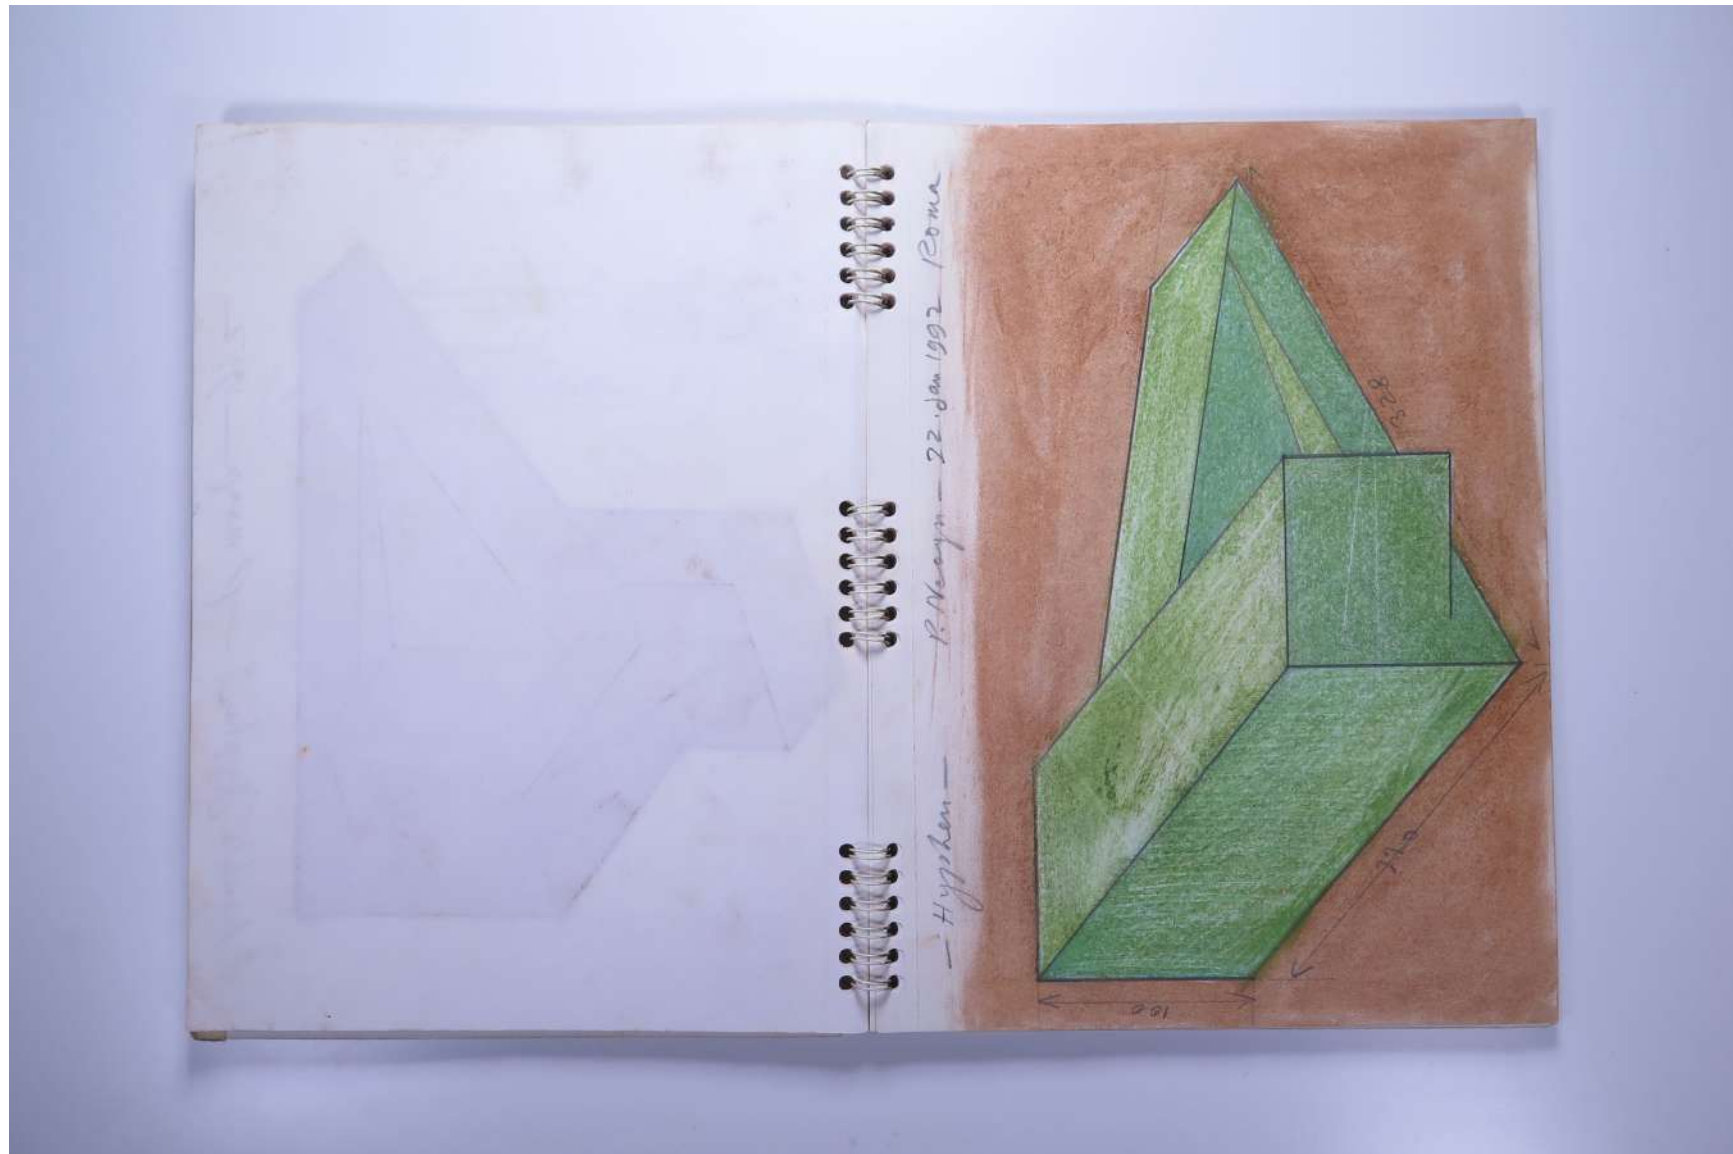

PAUL NEAGU ESTATE

SKETCHBOOK: CATALYTIC SCULPTURE - Roma 1991-1992

Reference No.

PNE 25.013

Usage terms: © Estate of Paul Neagu. No copying, republication, modification or any other unauthorised use is allowed for material © **PAUL NEAGU** ESTATE.
For further use of this material please seek formal permission from the **PAUL NEAGU** ESTATE.