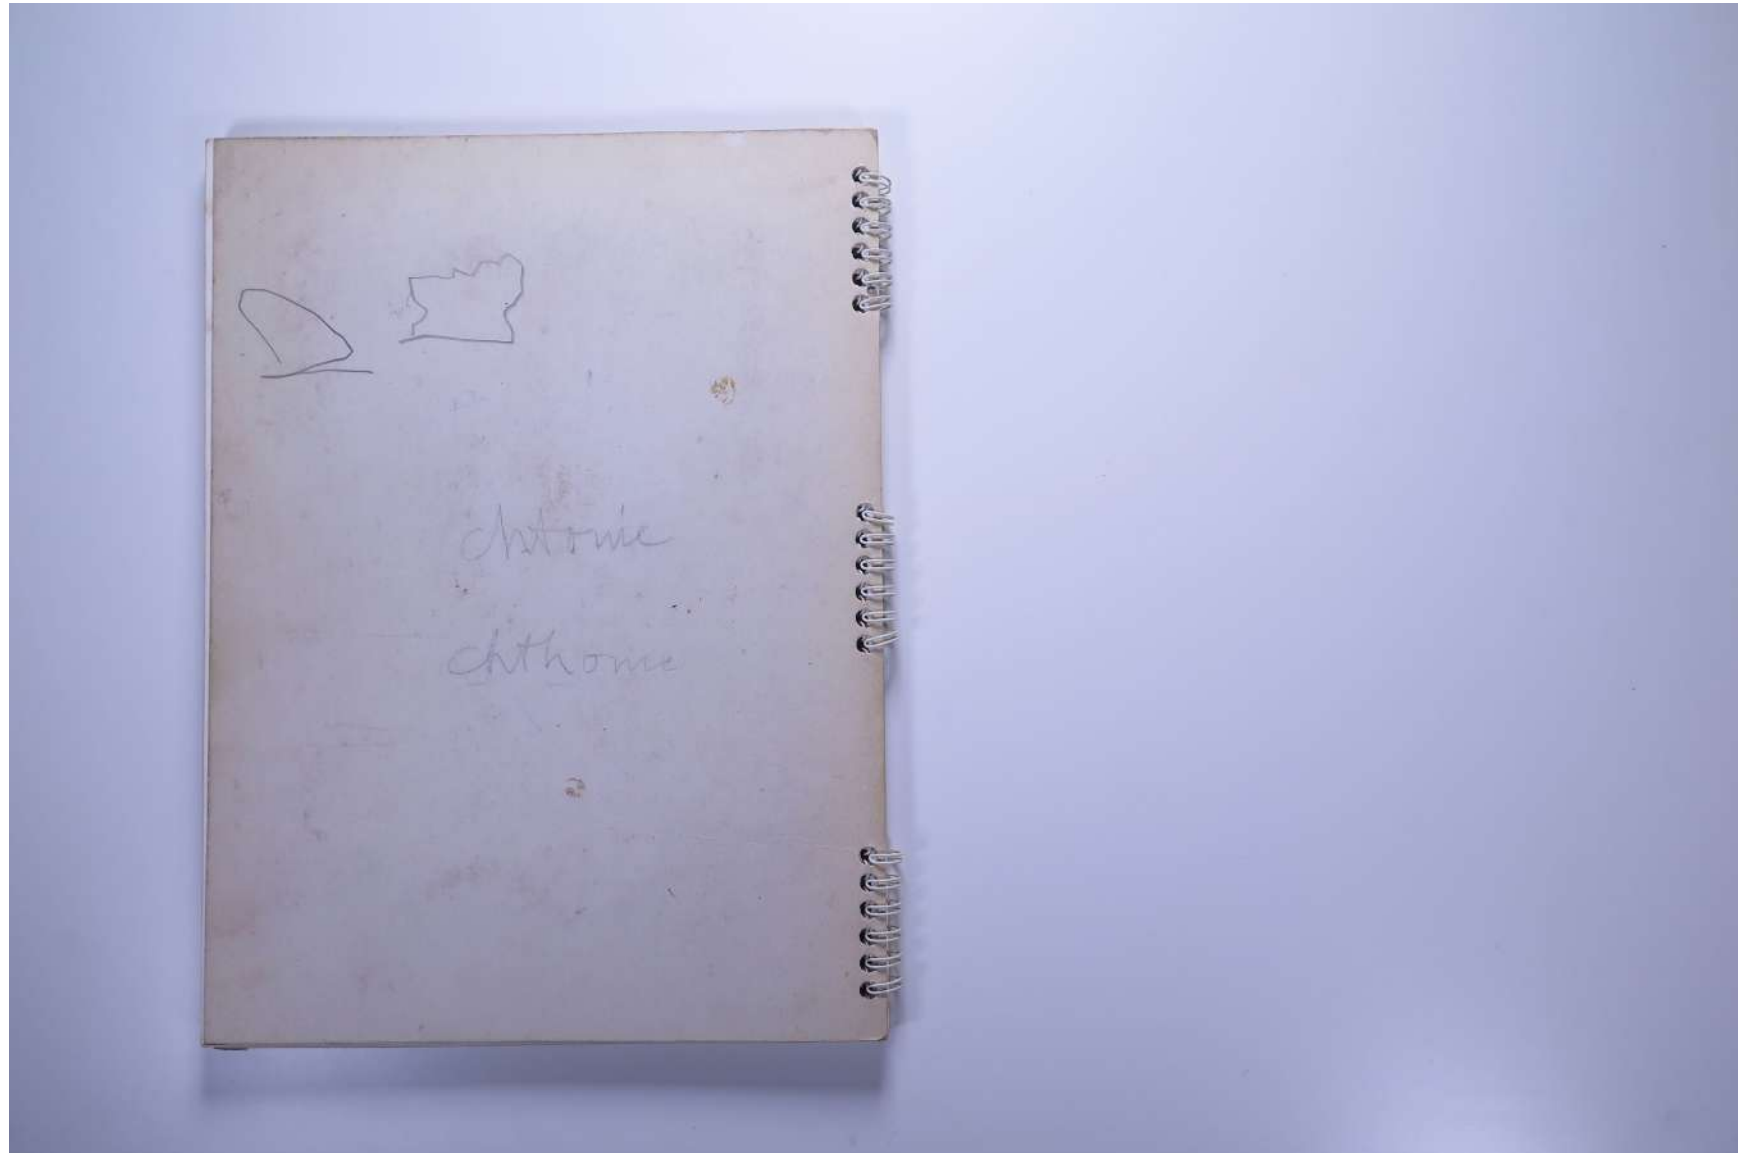

PAUL NEAGU ESTATE

SKETCHBOOK: CATALYTIC SCULPTURE - Roma 1991-1992

Reference No.

PNE 25.043

Usage terms: © Estate of Paul Neagu. No copying, republication, modification or any other unauthorised use is allowed for material © **PAUL NEAGU** ESTATE.
For further use of this material please seek formal permission from the **PAUL NEAGU** ESTATE.