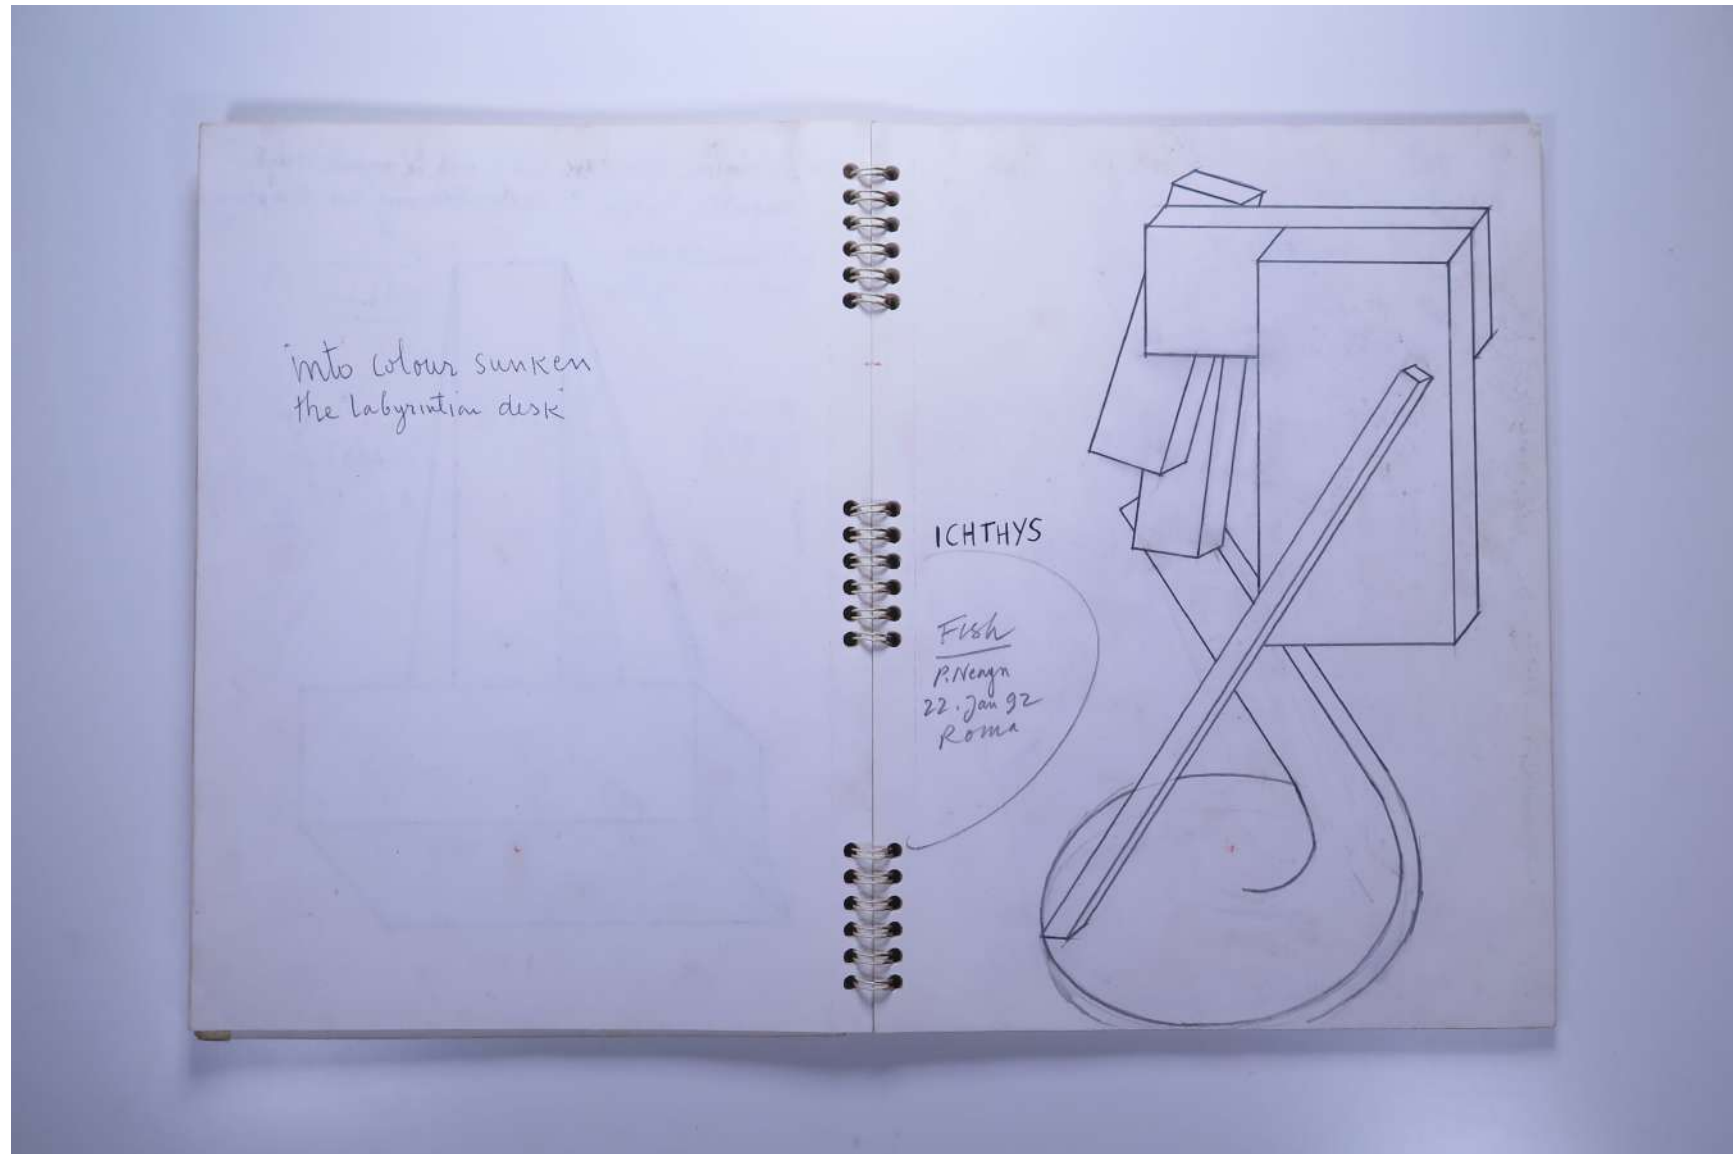

PAUL NEAGU ESTATE

SKETCHBOOK: CATALYTIC SCULPTURE - Roma 1991-1992

Reference No.

PNE 25.014

PAUL NEAGU ESTATE

SKETCHBOOK: CATALYTIC SCULPTURE - Roma 1991-1992

Reference No.

PNE 25.015