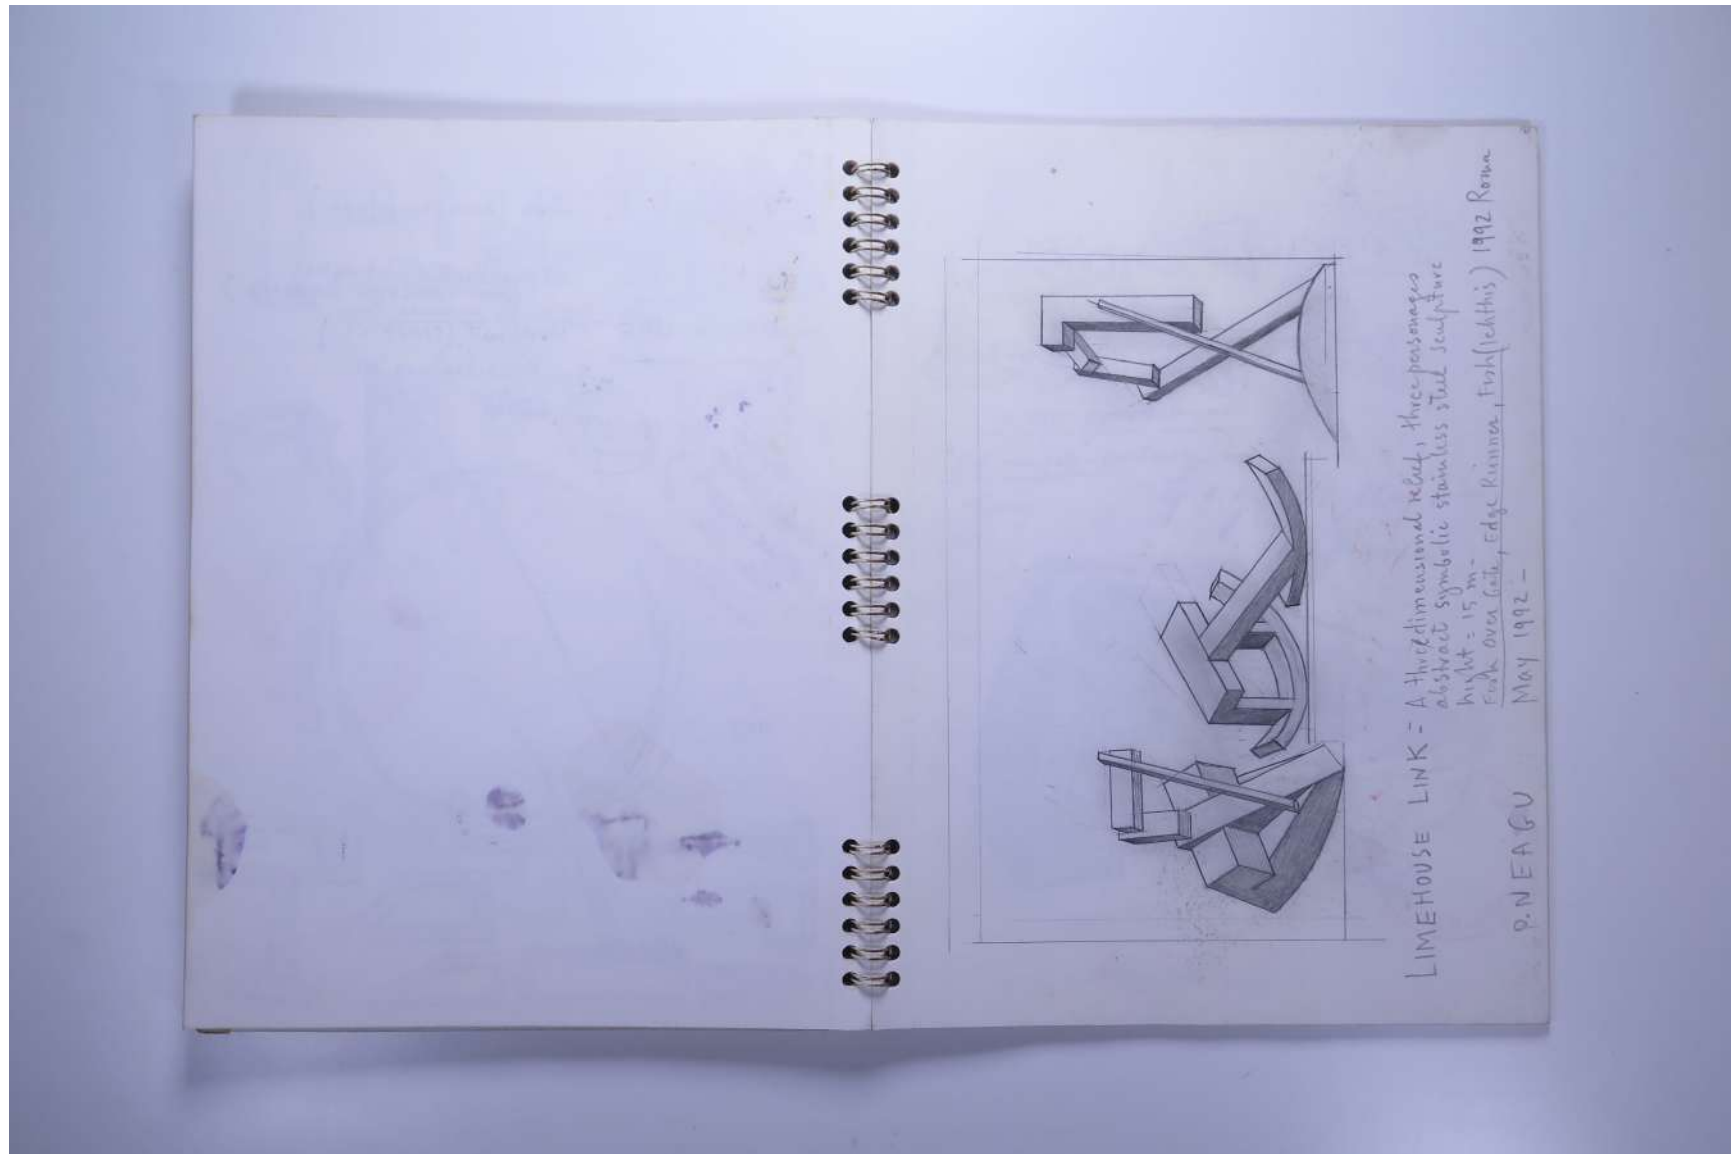

PAUL NEAGU ESTATE

SKETCHBOOK: CATALYTIC SCULPTURE - Roma 1991-1992

Reference No.

PNE 25.031

Usage terms: © Estate of Paul Neagu. No copying, republication, modification or any other unauthorised use is allowed for material © **PAUL NEAGU ESTATE**.
For further use of this material please seek formal permission from the **PAUL NEAGU ESTATE**.