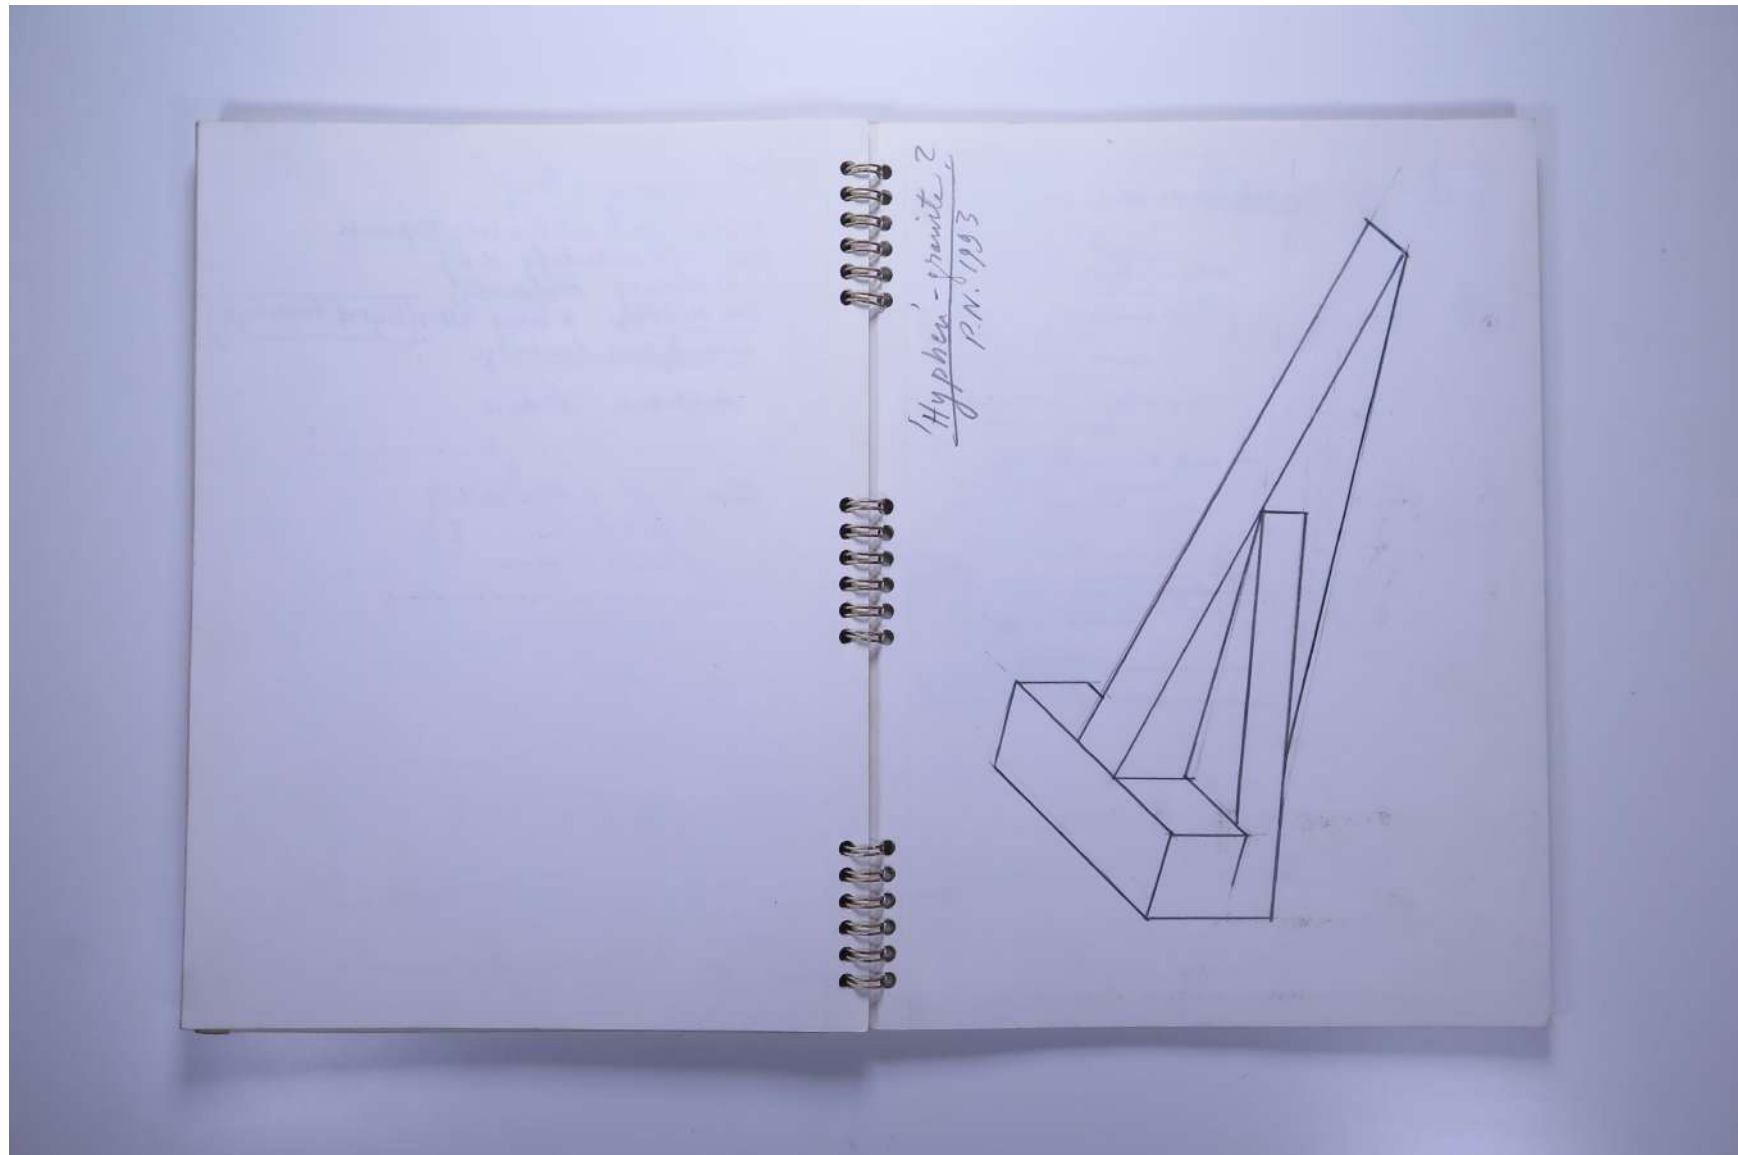

PAUL NEAGU ESTATE

SKETCHBOOK: CATALYTIC SCULPTURE - Roma 1991-1992

Reference No.

PNE 25.040

Usage terms: © Estate of Paul Neagu. No copying, republication, modification or any other unauthorised use is allowed for material © **PAUL NEAGU ESTATE**.
For further use of this material please seek formal permission from the **PAUL NEAGU ESTATE**.