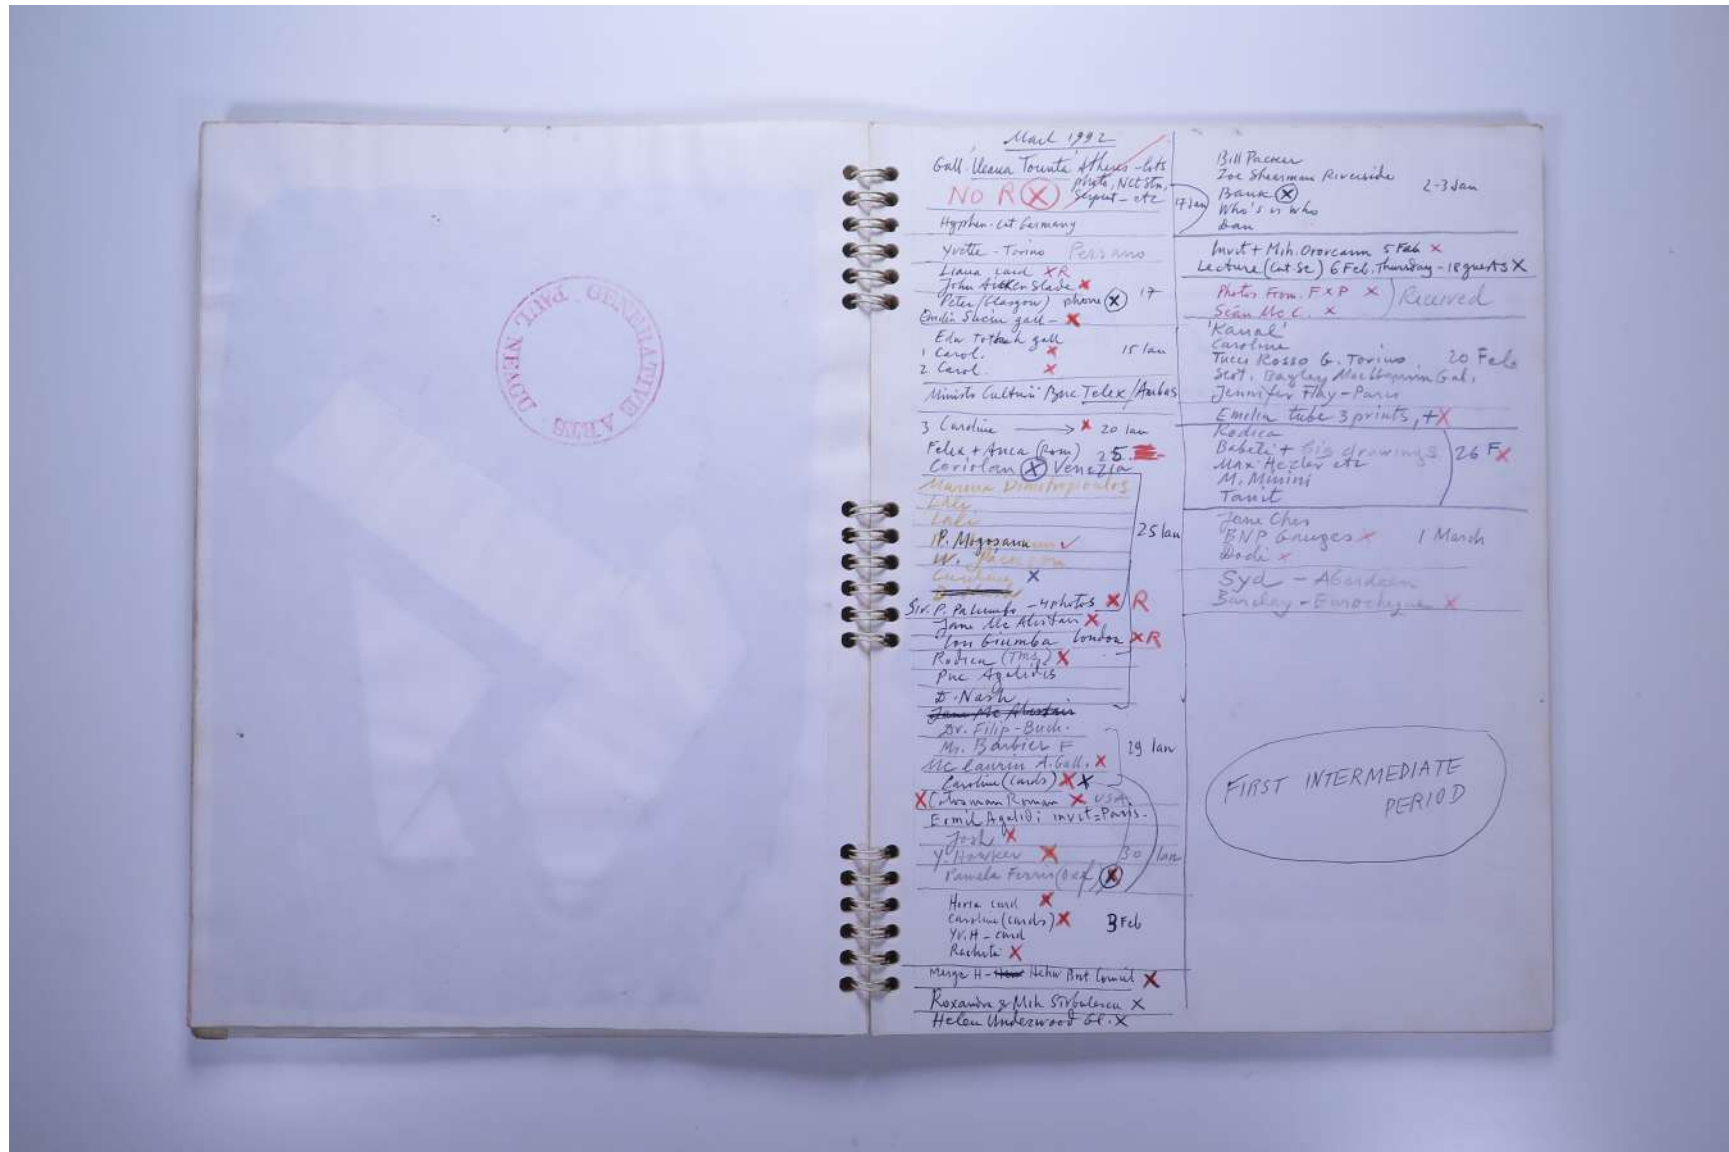

PAUL NEAGU ESTATE

SKETCHBOOK: CATALYTIC SCULPTURE - Roma 1991-1992

Reference No.

PNE 25.011

Usage terms: © Estate of Paul Neagu. No copying, republication, modification or any other unauthorised use is allowed for material © **PAUL NEAGU ESTATE**.

For further use of this material please seek formal permission from the **PAUL NEAGU ESTATE**.