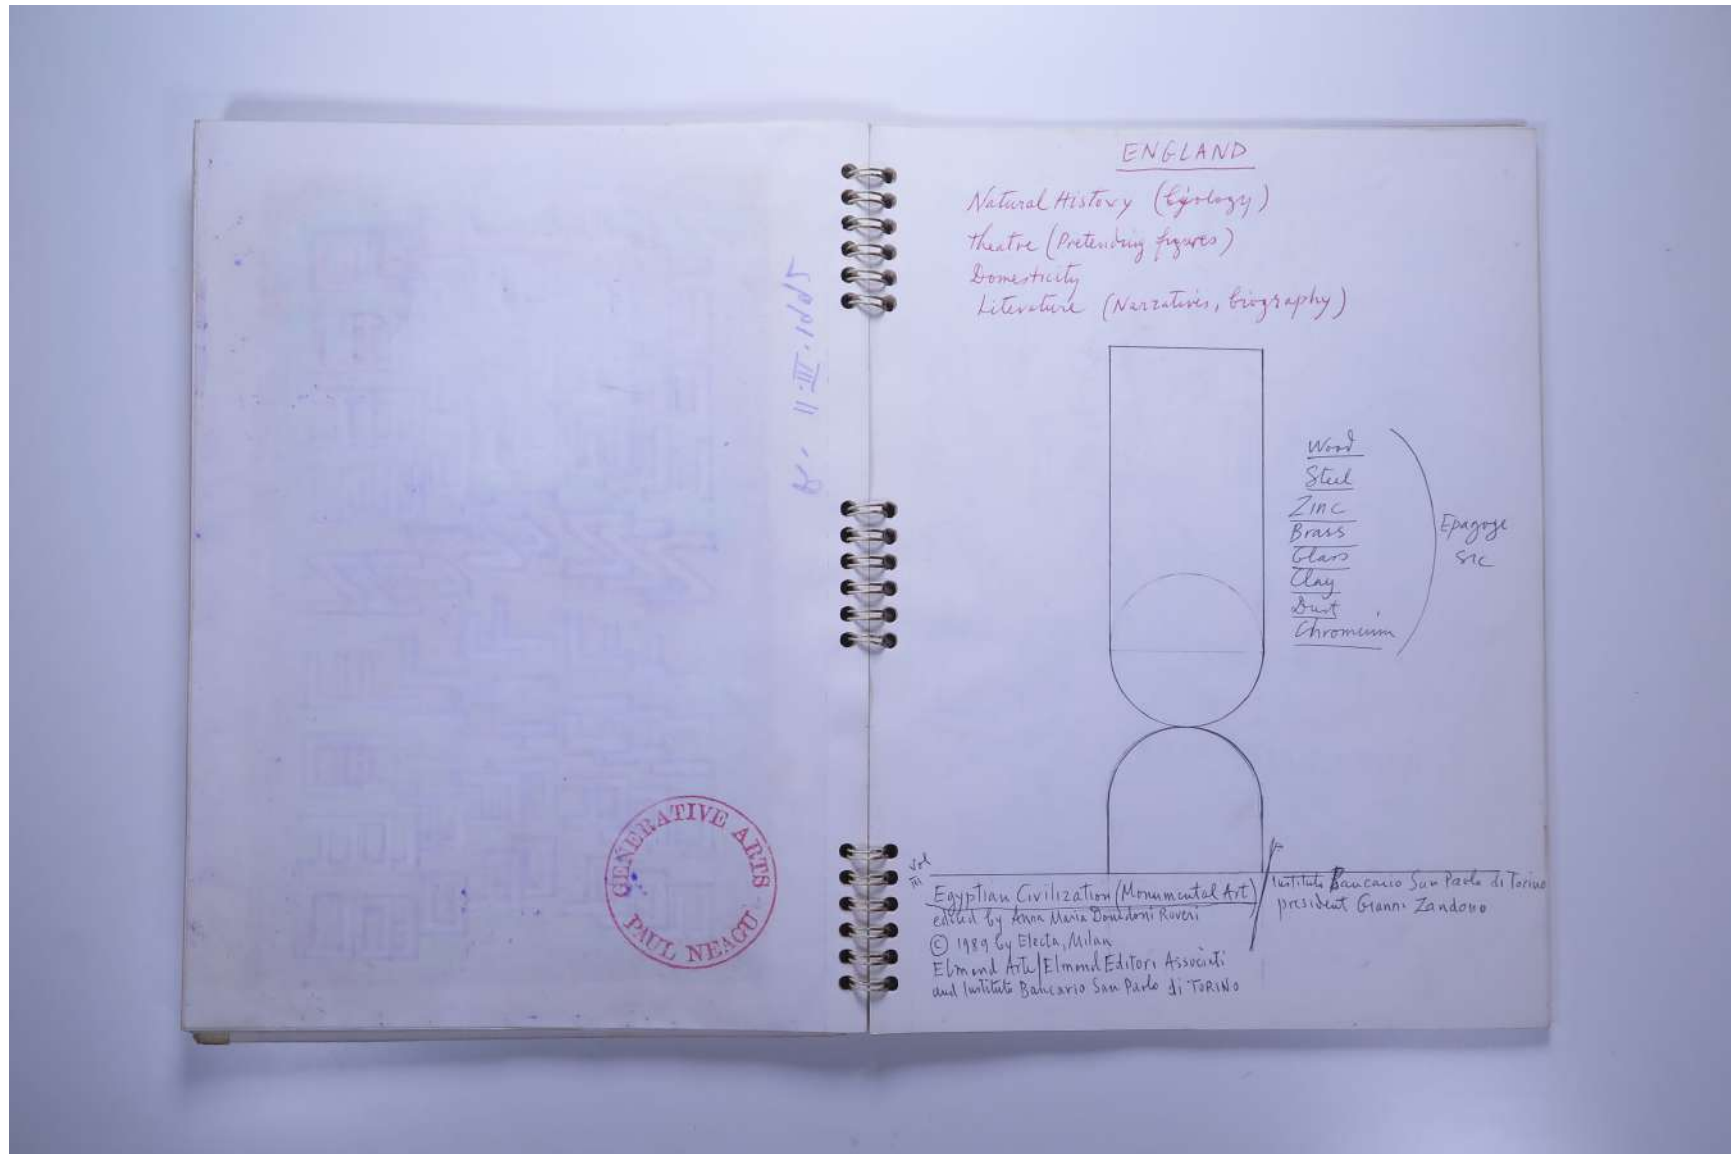

PAUL NEAGU ESTATE

SKETCHBOOK: CATALYTIC SCULPTURE - Roma 1991-1992

Reference No.

PNE 25.025

Usage terms: © Estate of Paul Neagu. No copying, republication, modification or any other unauthorised use is allowed for material © **PAUL NEAGU ESTATE**.
For further use of this material please seek formal permission from the **PAUL NEAGU ESTATE**.