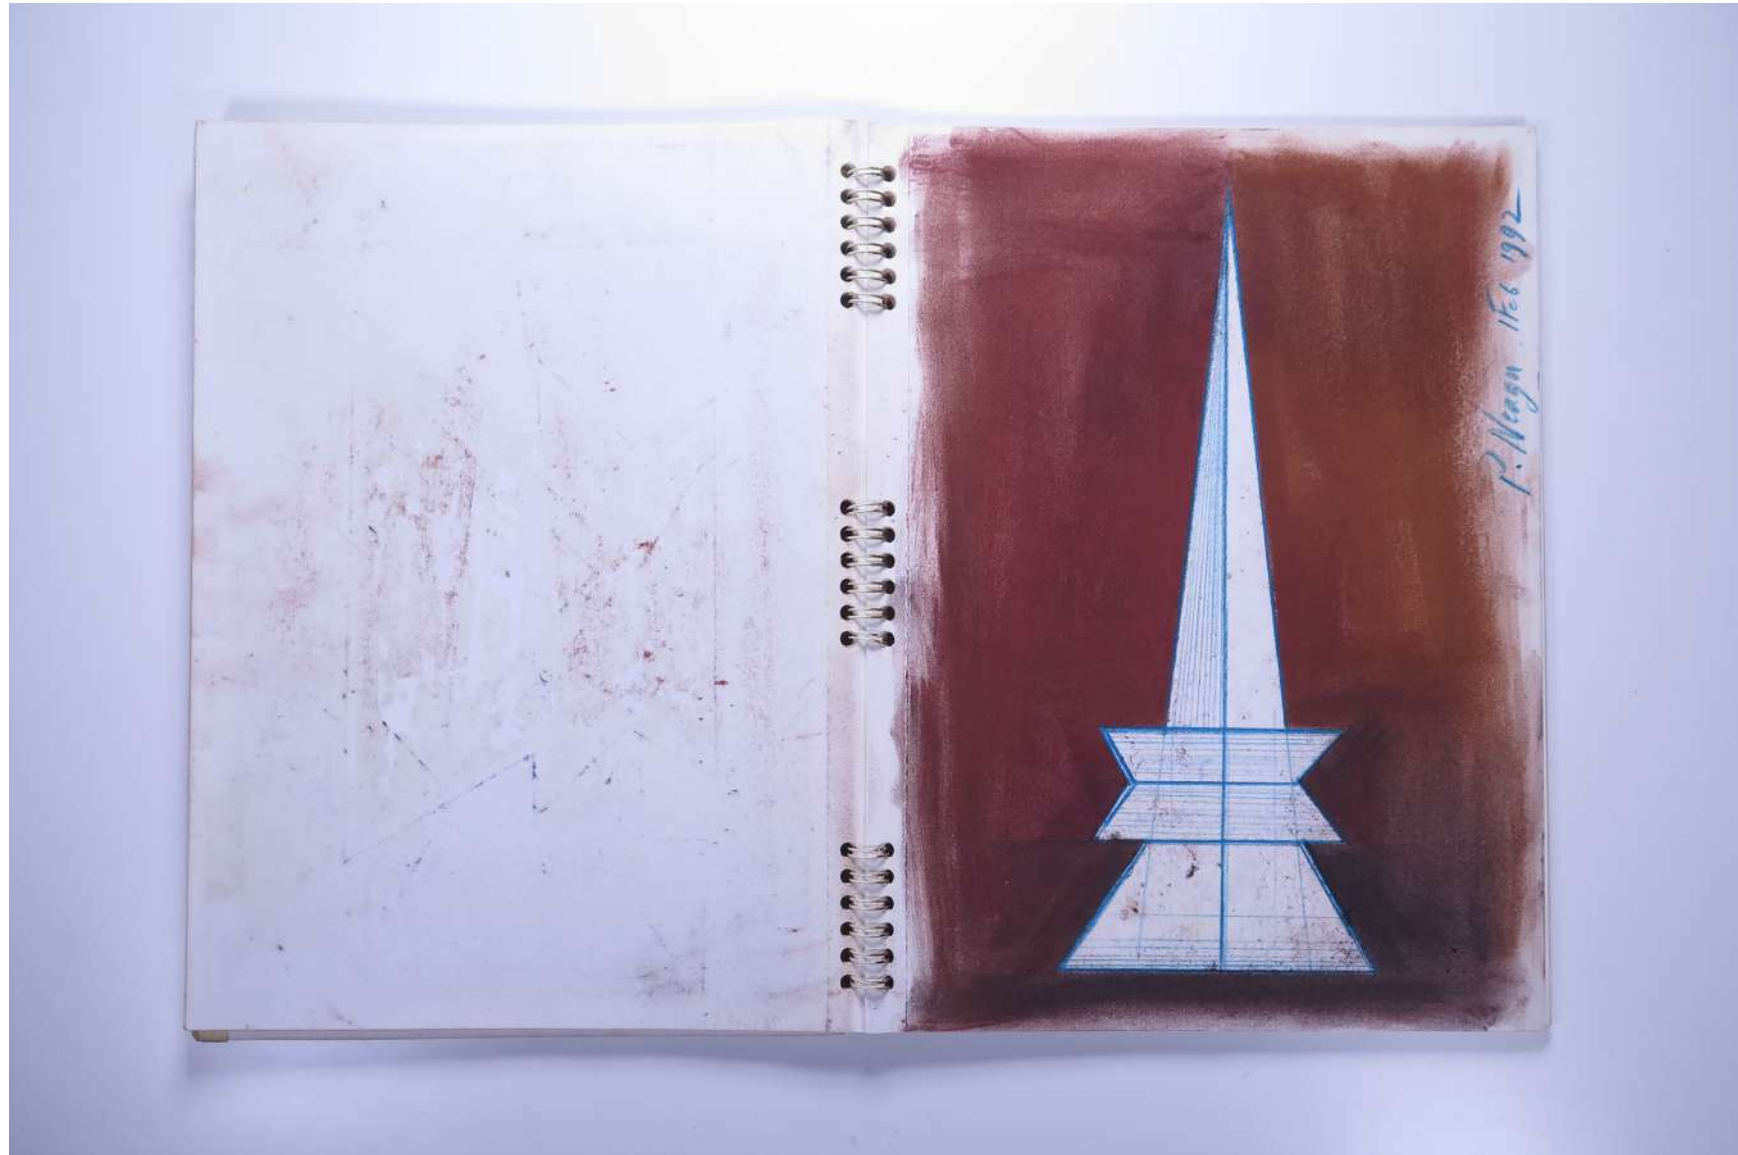

PAUL NEAGU ESTATE

SKETCHBOOK: CATALYTIC SCULPTURE - Roma 1991-1992

Reference No.

PNE 25.020

Usage terms: © Estate of Paul Neagu. No copying, republication, modification or any other unauthorised use is allowed for material © **PAUL NEAGU** ESTATE.
For further use of this material please seek formal permission from the **PAUL NEAGU** ESTATE.