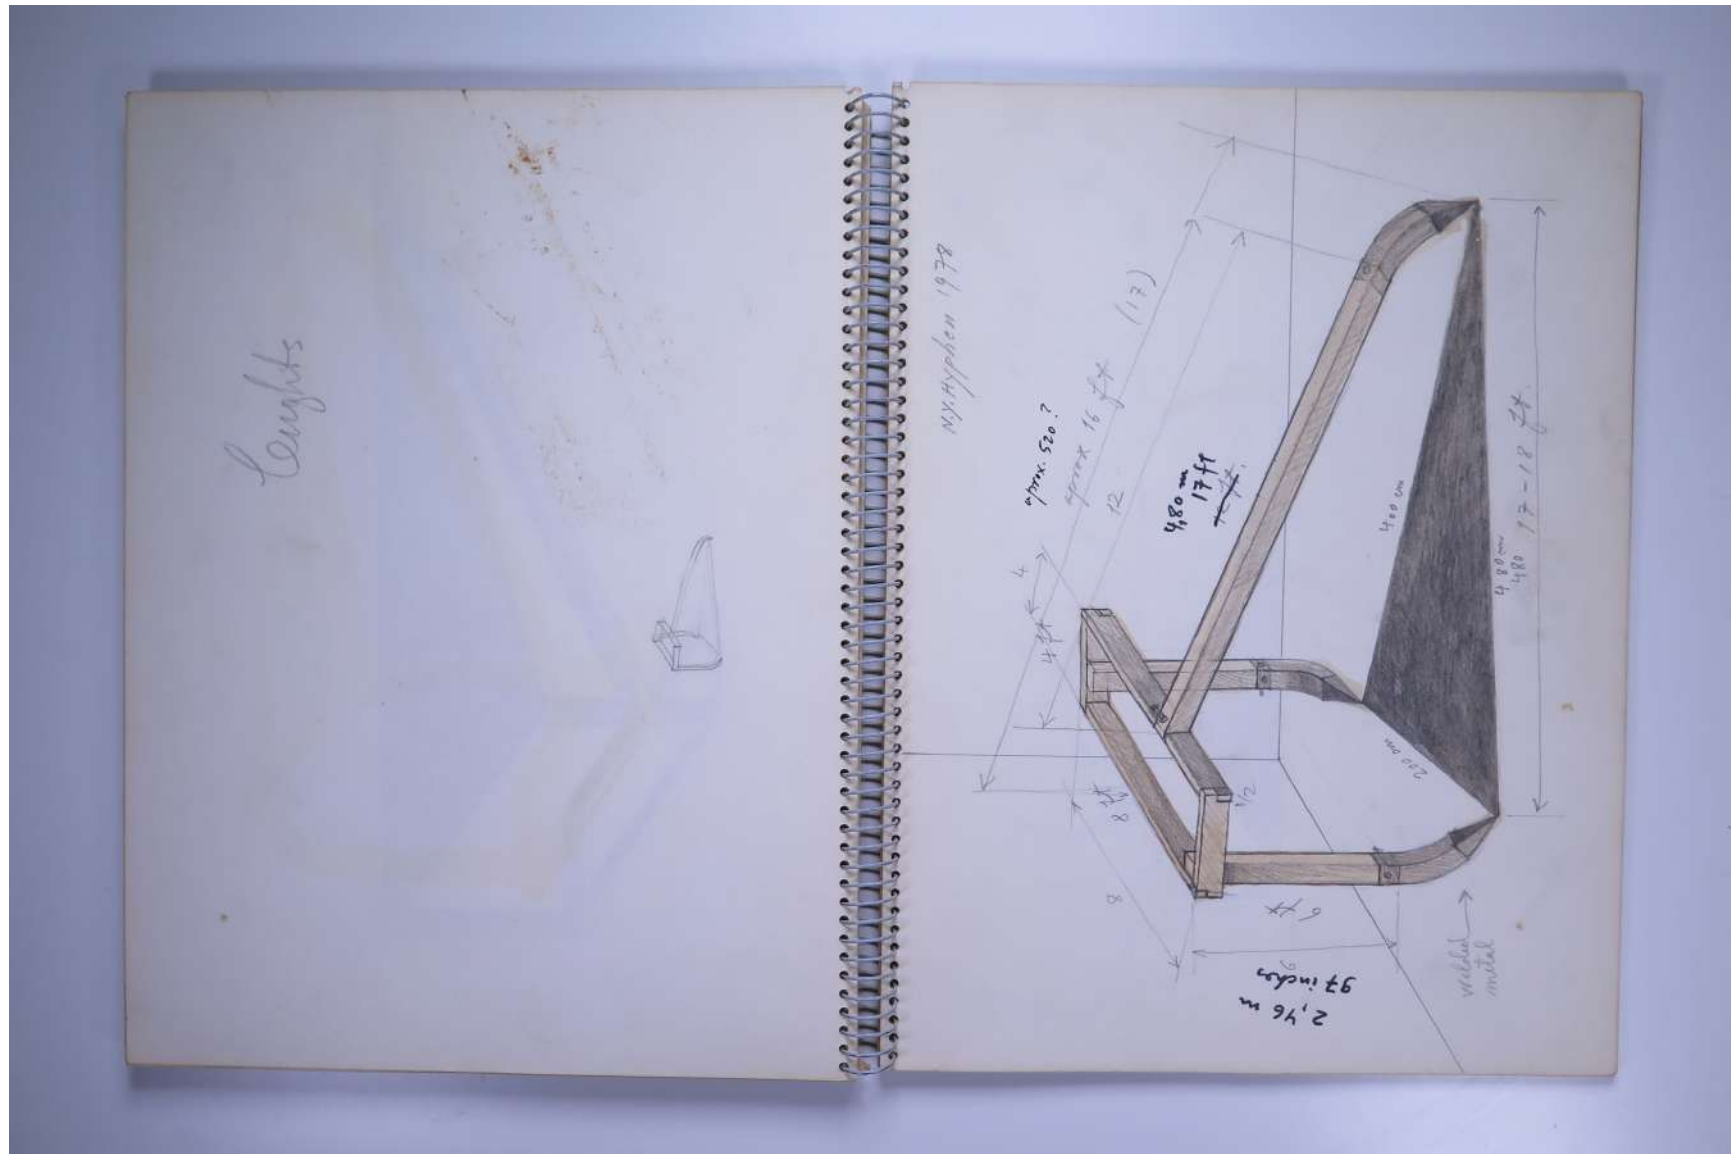

PAUL NEAGU ESTATE

SKETCHBOOK: FUSION, STAR, HYPHEN - New York 1978

Reference No.

PNE 23.025

Usage terms: © Estate of Paul Neagu. No copying, republication, modification or any other unauthorised use is allowed for material © **PAUL NEAGU ESTATE**. For further use of this material please seek formal permission from the **PAUL NEAGU ESTATE**.