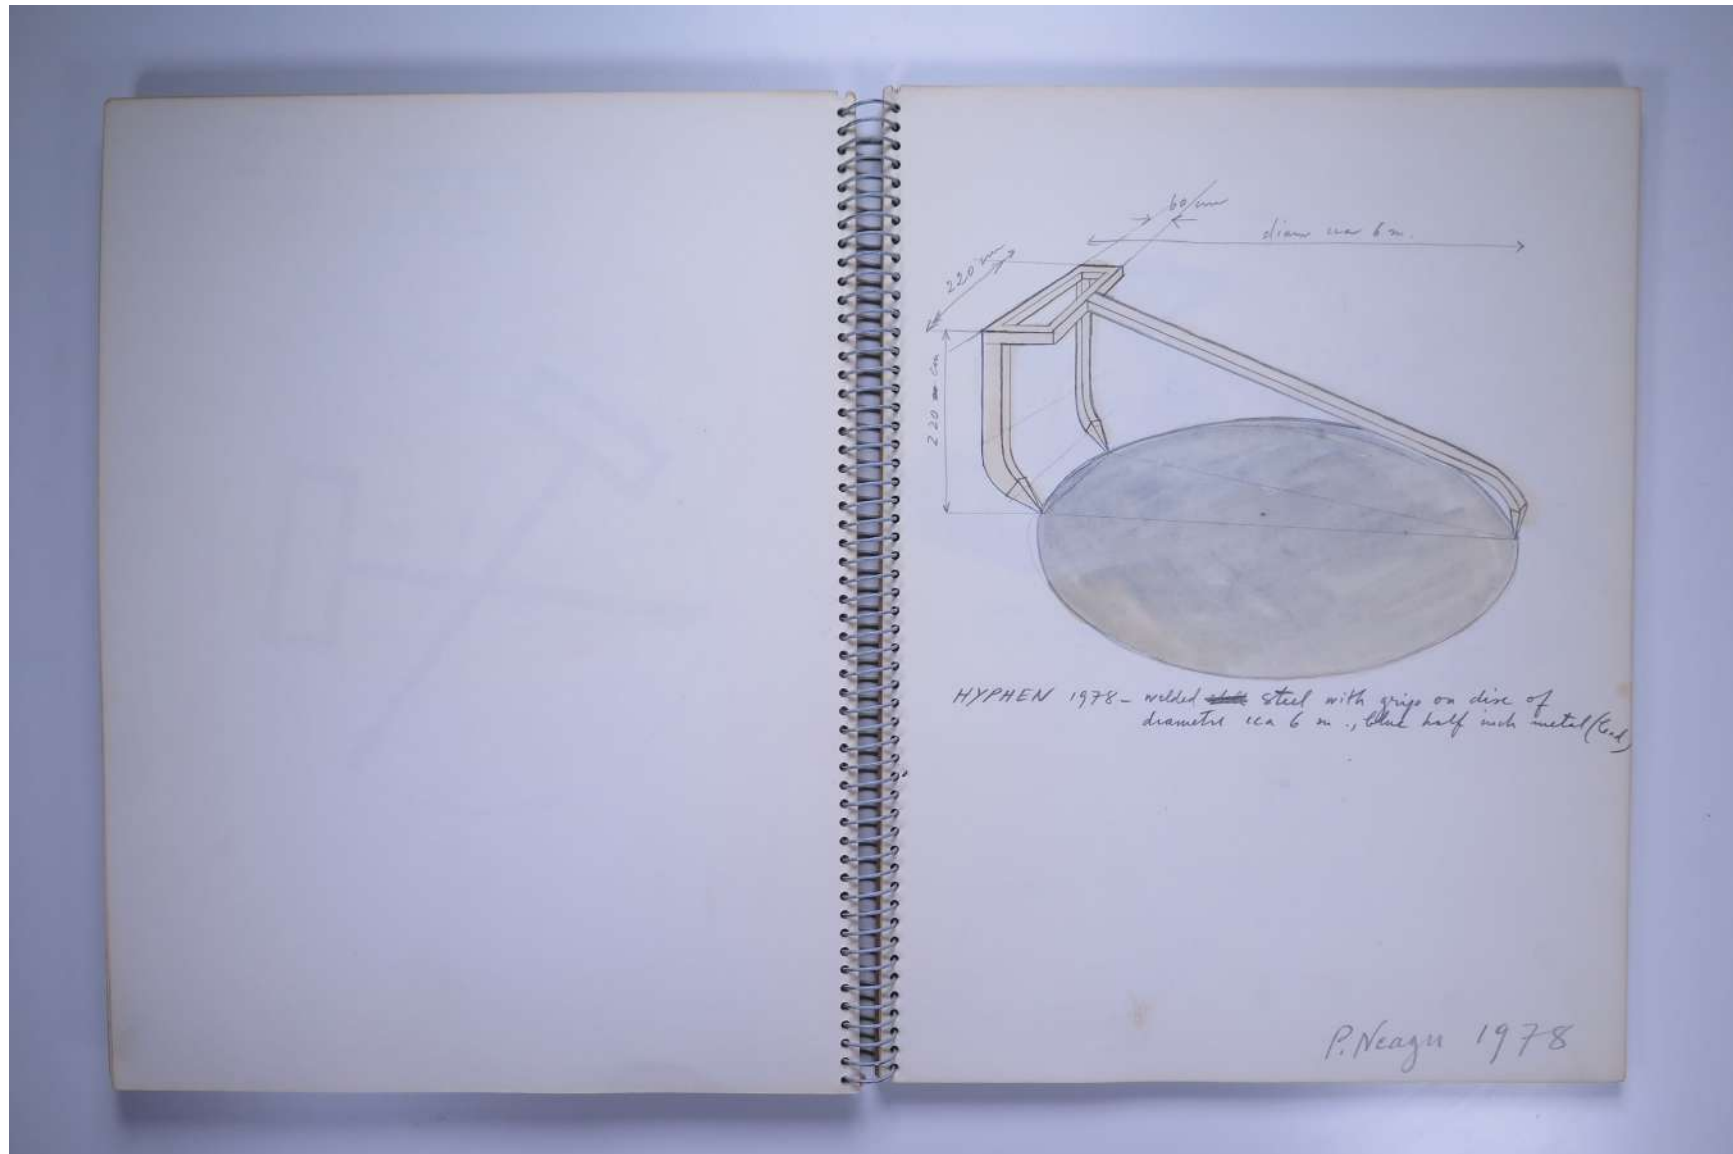

PAUL NEAGU ESTATE

SKETCHBOOK: FUSION, STAR, HYPHEN - New York 1978

Reference No.

PNE 23.012

Usage terms: © Estate of Paul Neagu. No copying, republication, modification or any other unauthorised use is allowed for material © **PAUL NEAGU** ESTATE.
For further use of this material please seek formal permission from the **PAUL NEAGU** ESTATE.