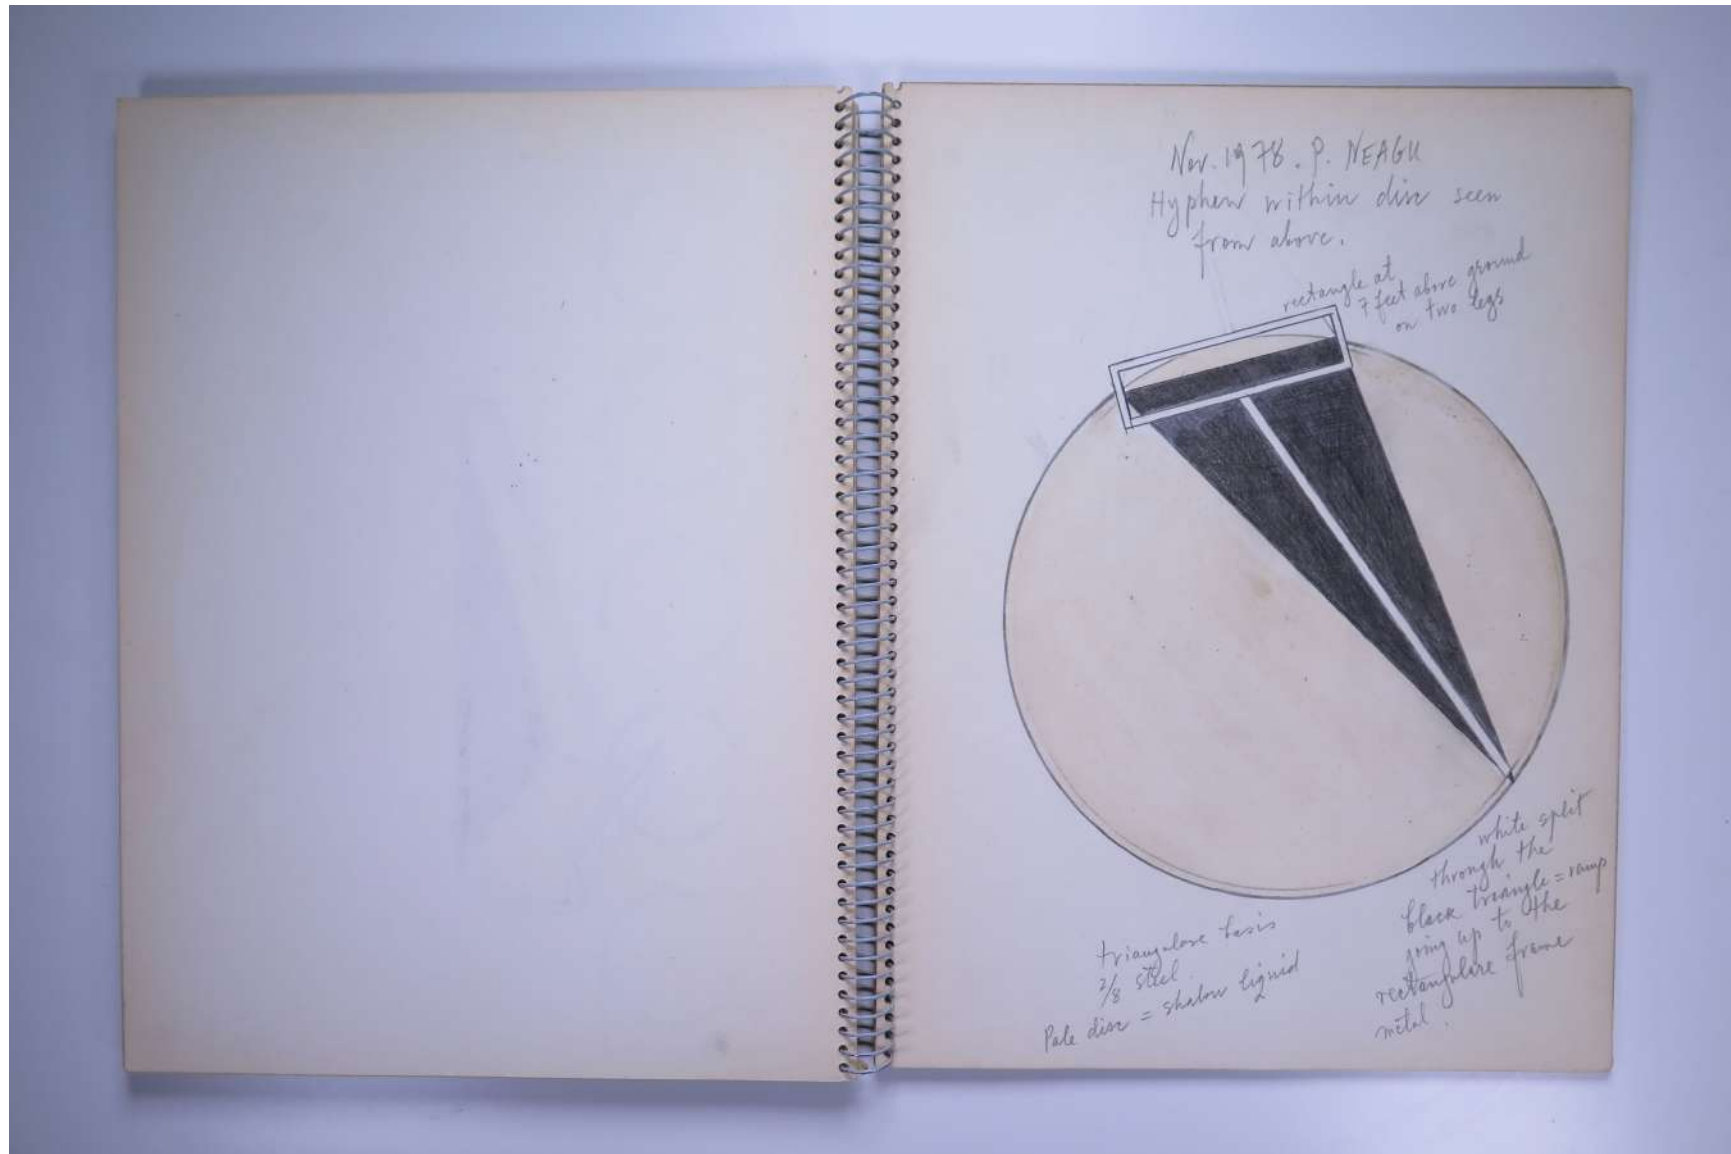

PAUL NEAGU ESTATE

SKETCHBOOK: FUSION, STAR, HYPHEN - New York 1978

Reference No.

PNE 23.027

Usage terms: © Estate of Paul Neagu. No copying, republication, modification or any other unauthorised use is allowed for material © **PAUL NEAGU ESTATE**.

For further use of this material please seek formal permission from the **PAUL NEAGU ESTATE**.