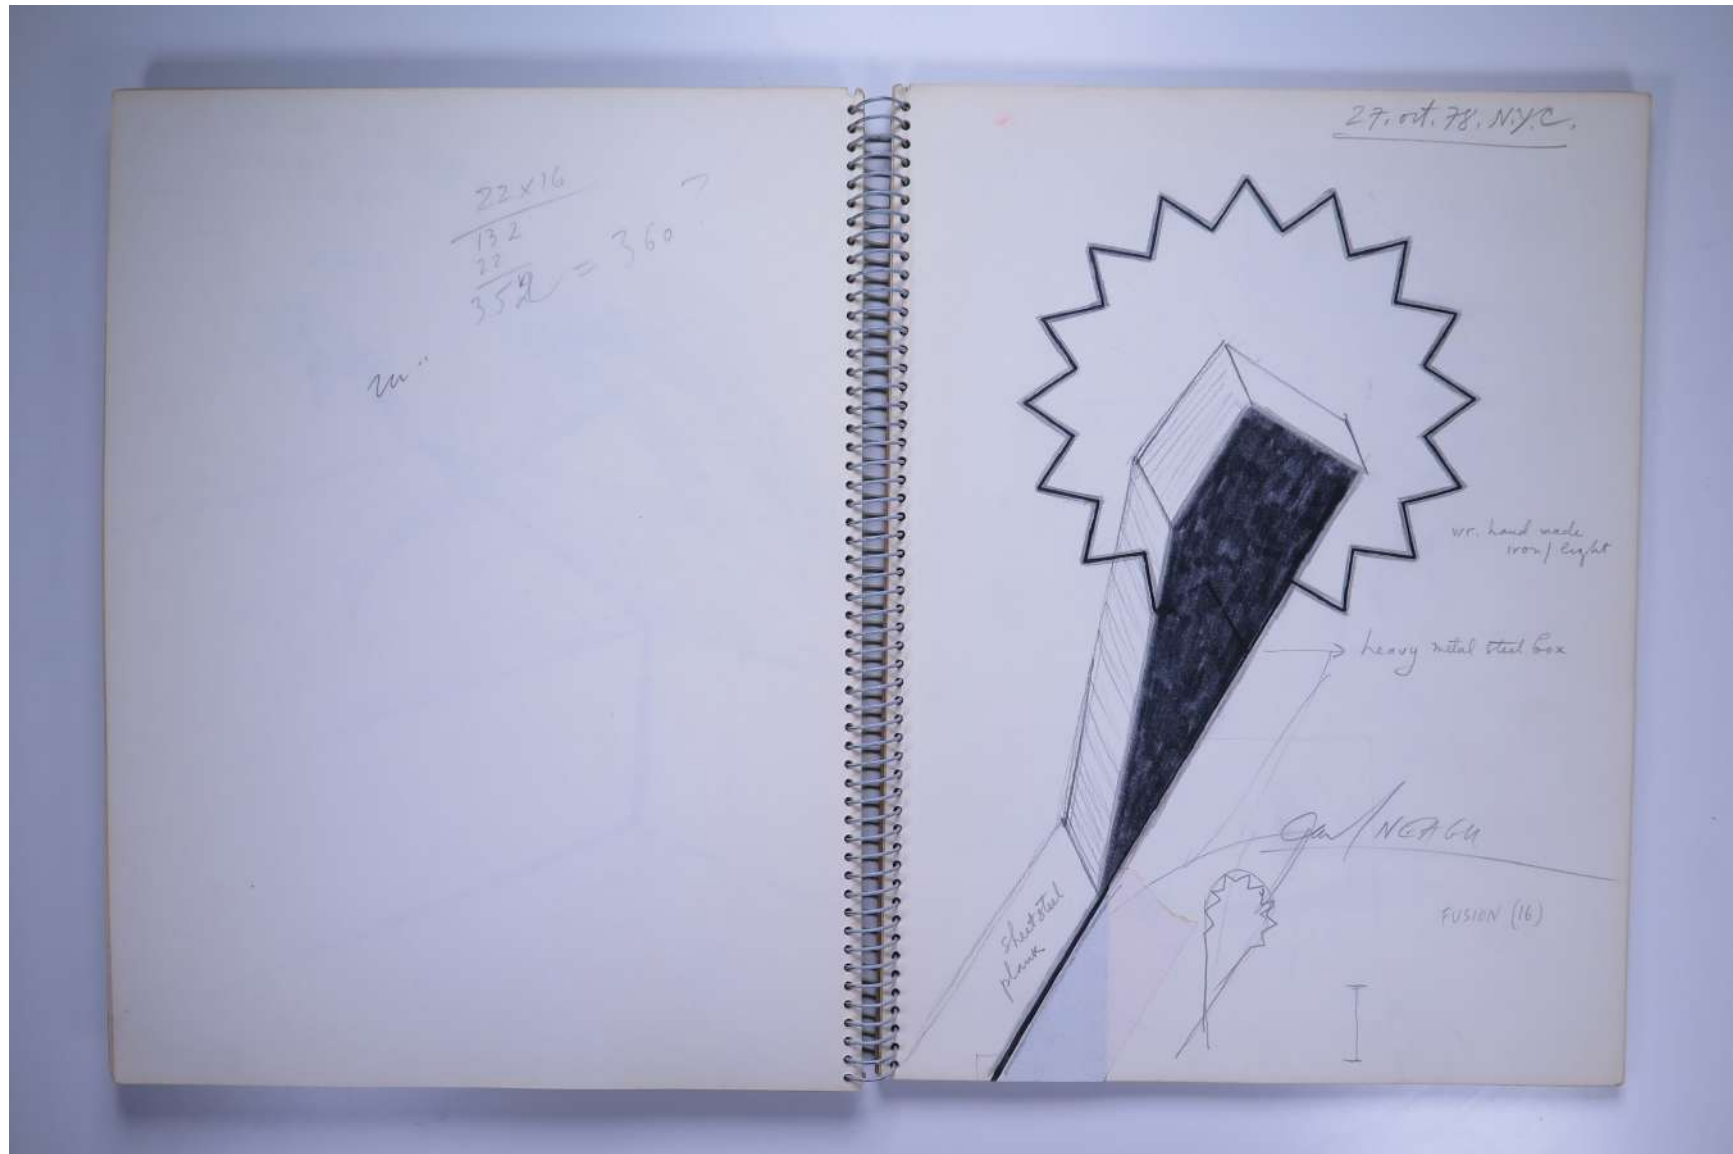

PAUL NEAGU ESTATE

SKETCHBOOK: FUSION, STAR, HYPHEN - New York 1978

Reference No.

PNE 23.015

Usage terms: © Estate of Paul Neagu. No copying, republication, modification or any other unauthorised use is allowed for material © **PAUL NEAGU ESTATE**.
For further use of this material please seek formal permission from the **PAUL NEAGU ESTATE**.