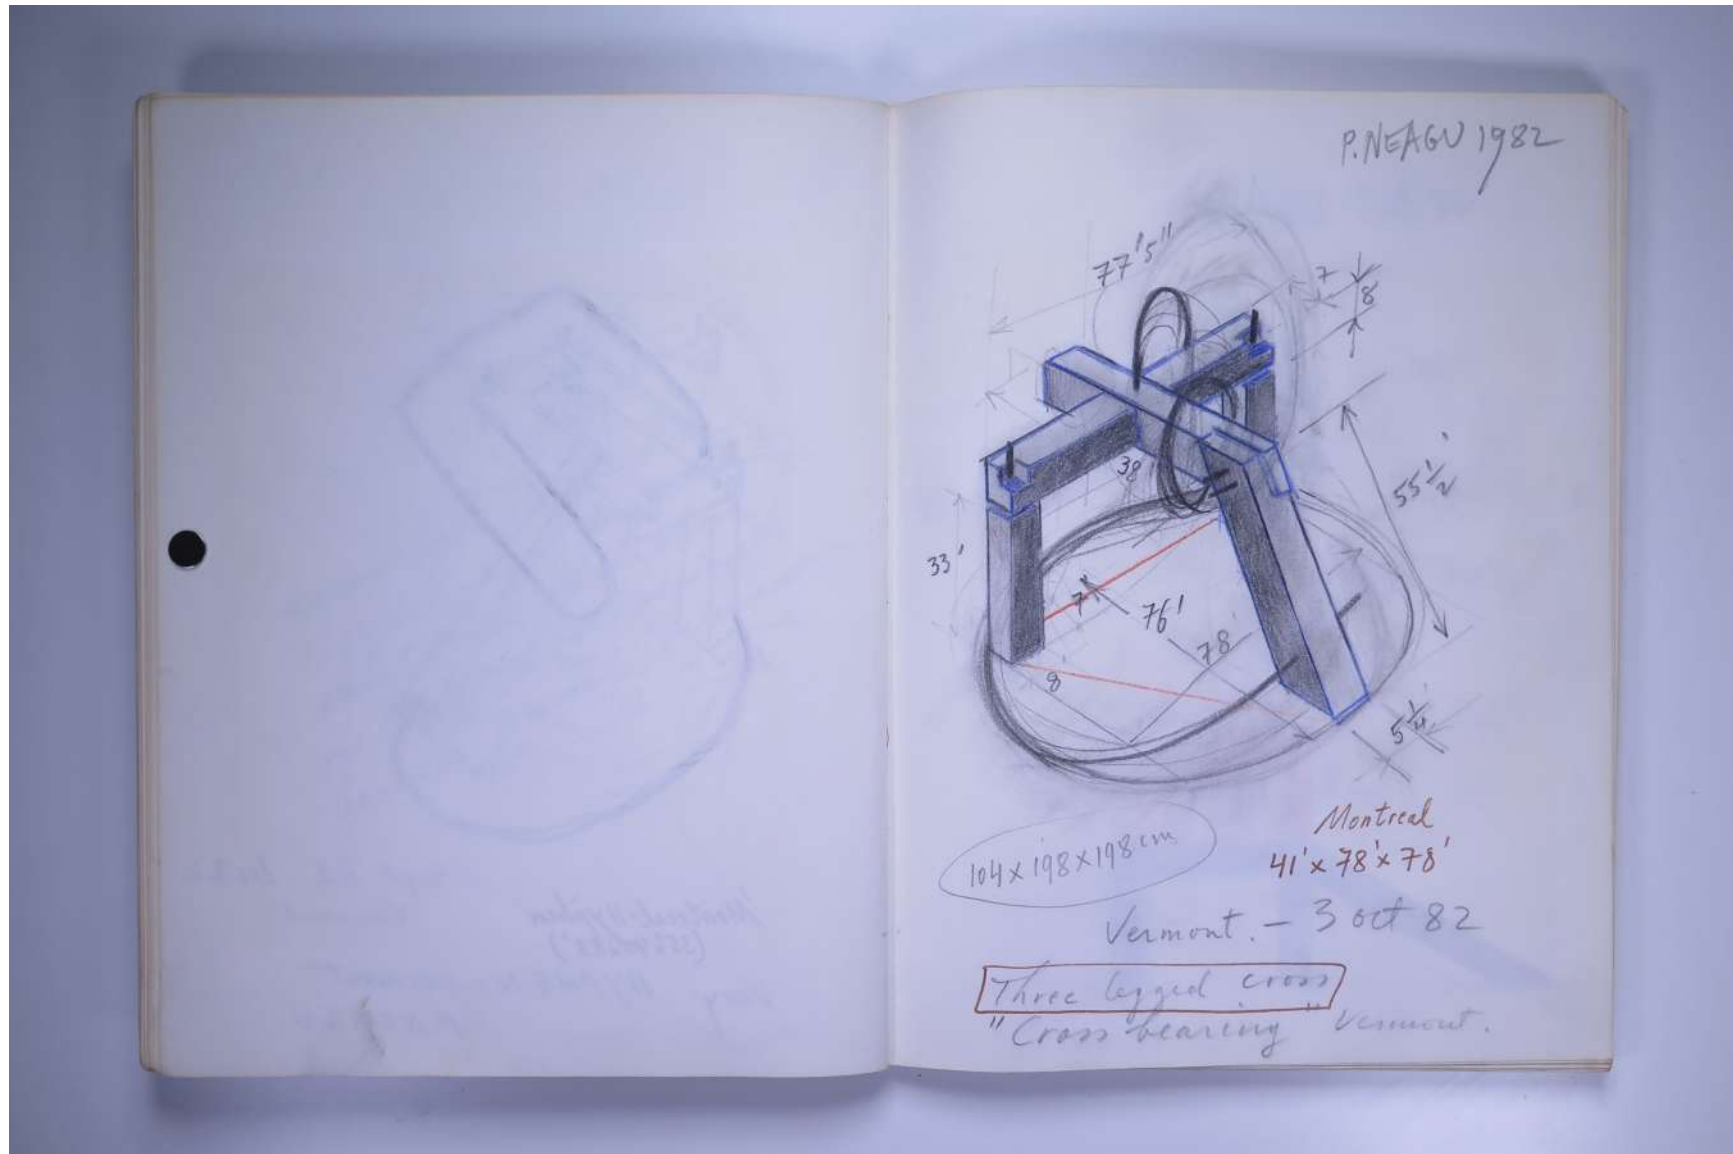

PAUL NEAGU ESTATE

SKETCHBOOK: **Untitled** (82 Plain Unis)

Reference No.
PNE 22.029

PAUL NEAGU ESTATE

SKETCHBOOK: **Untitled** (82 Plain Unis)

Reference No.
PNE 22.030

Usage terms: © Estate of Paul Neagu. No copying, republication, modification or any other unauthorised use is allowed for material © **PAUL NEAGU** ESTATE.
For further use of this material please seek formal permission from the **PAUL NEAGU** ESTATE.