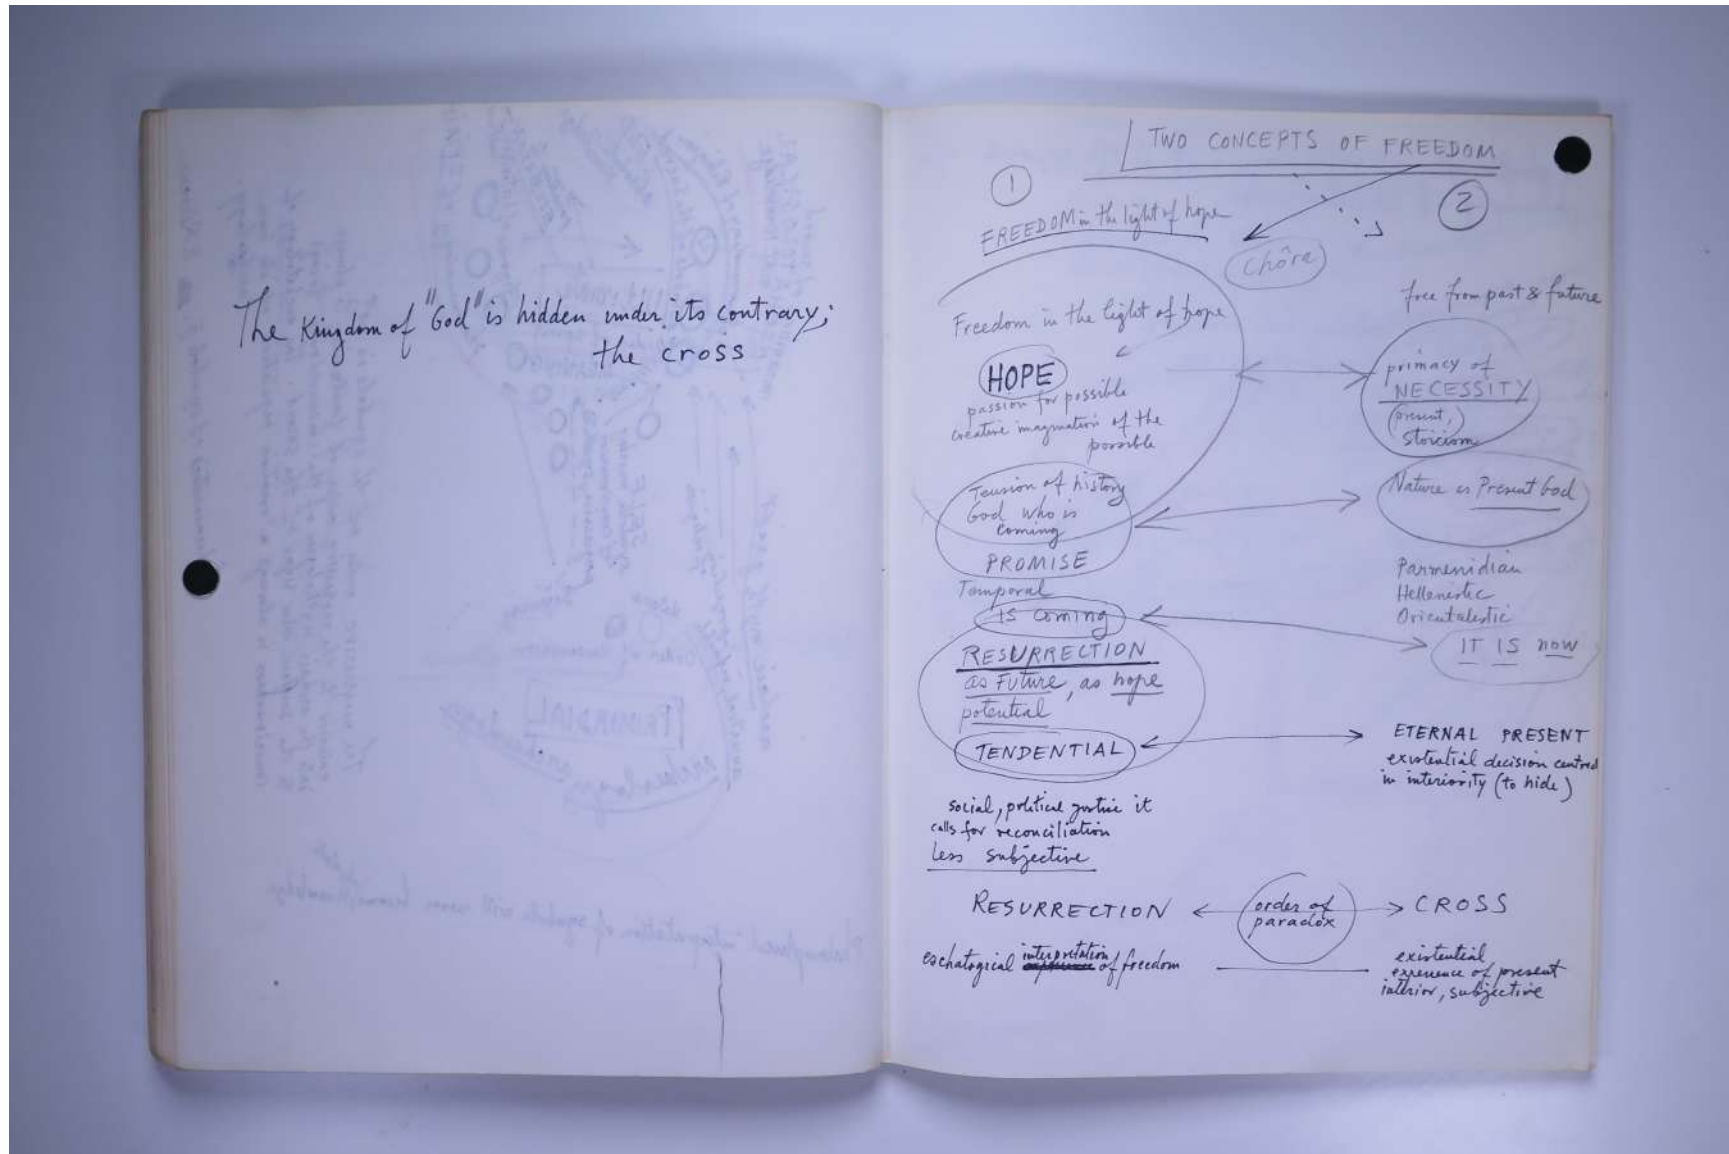

PAUL NEAGU ESTATE

SKETCHBOOK: **Untitled** (82 Plain Unis)

Reference No.

PNE 22.058

PAUL NEAGU ESTATE

SKETCHBOOK: **Untitled** (82 Plain Unis)

Reference No.
PNE 22.059

Usage terms: © Estate of Paul Neagu. No copying, republication, modification or any other unauthorised use is allowed for material © **PAUL NEAGU ESTATE**.