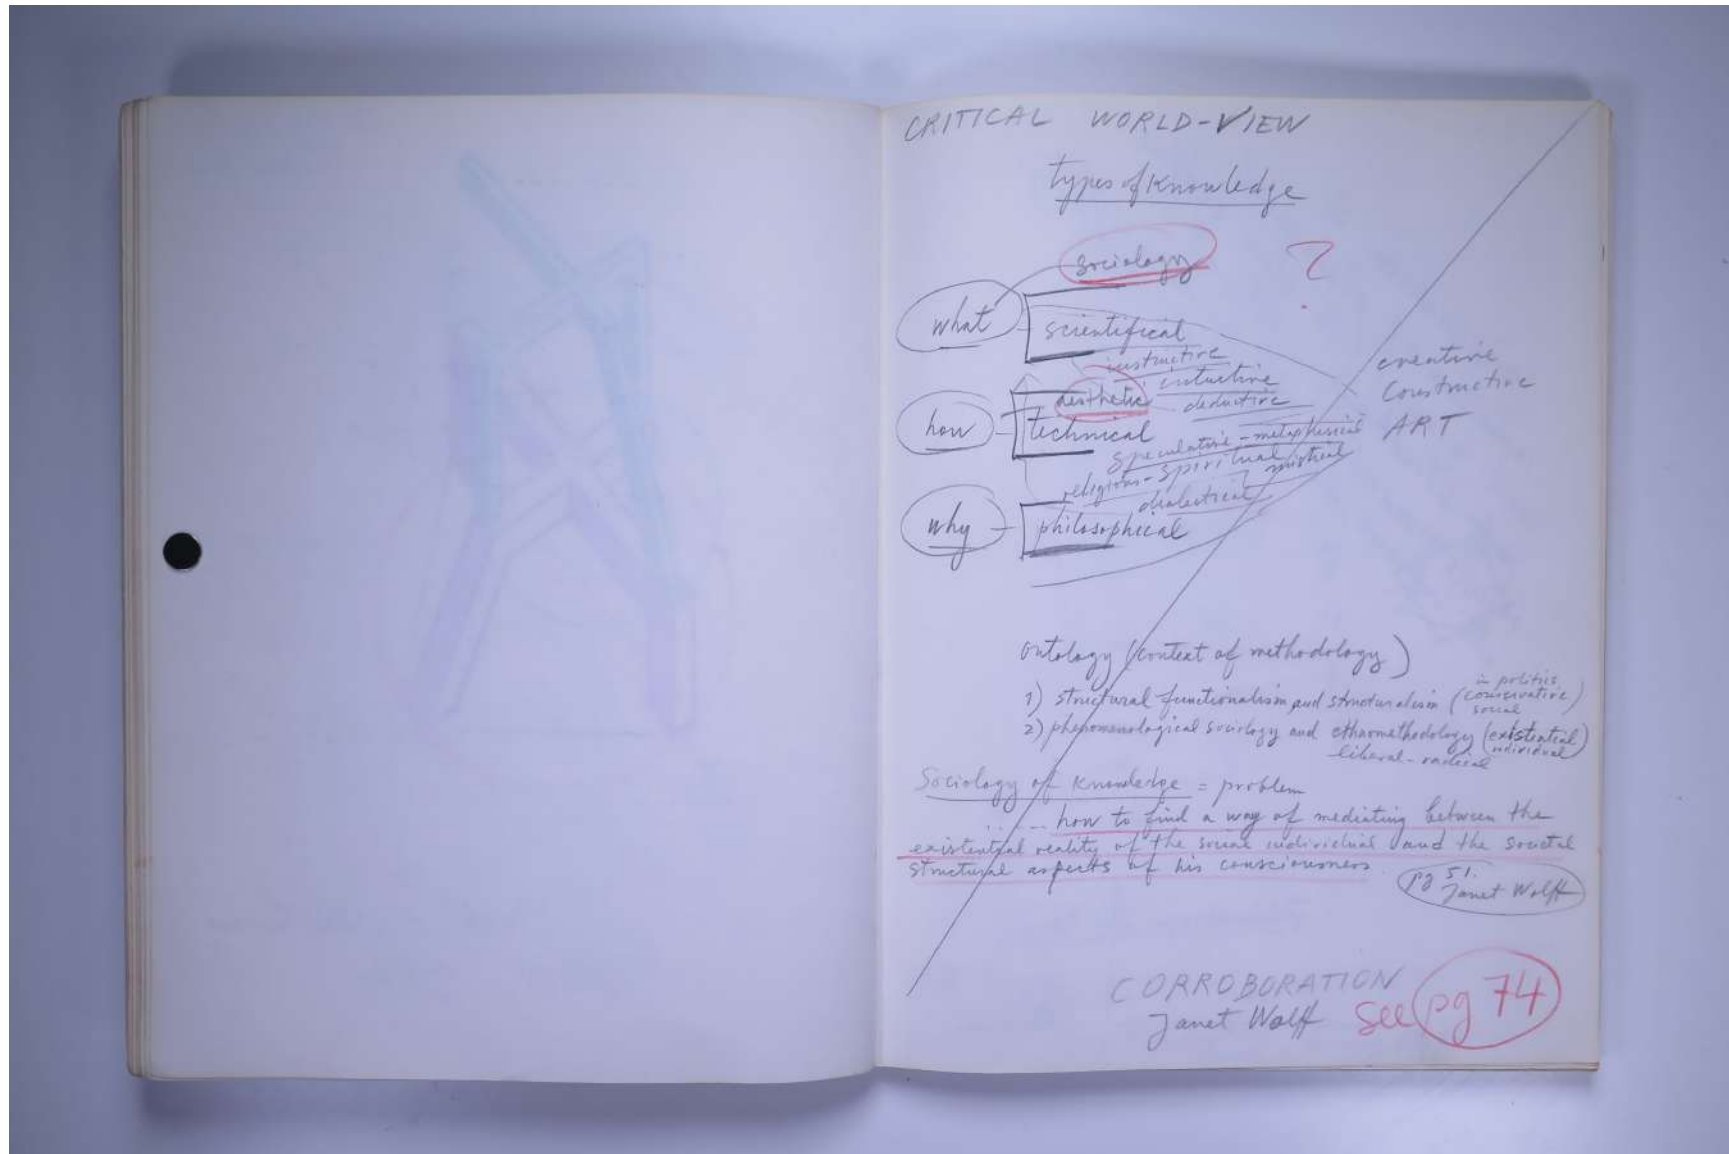

PAUL NEAGU ESTATE

SKETCHBOOK: **Untitled** (82 Plain Unis)

Reference No.

PNE 22.036

Usage terms: © Estate of Paul Neagu. No copying, republication, modification or any other unauthorised use is allowed for material © **PAUL NEAGU ESTATE**.

For further use of this material please seek formal permission from the **PAUL NEAGU ESTATE**.