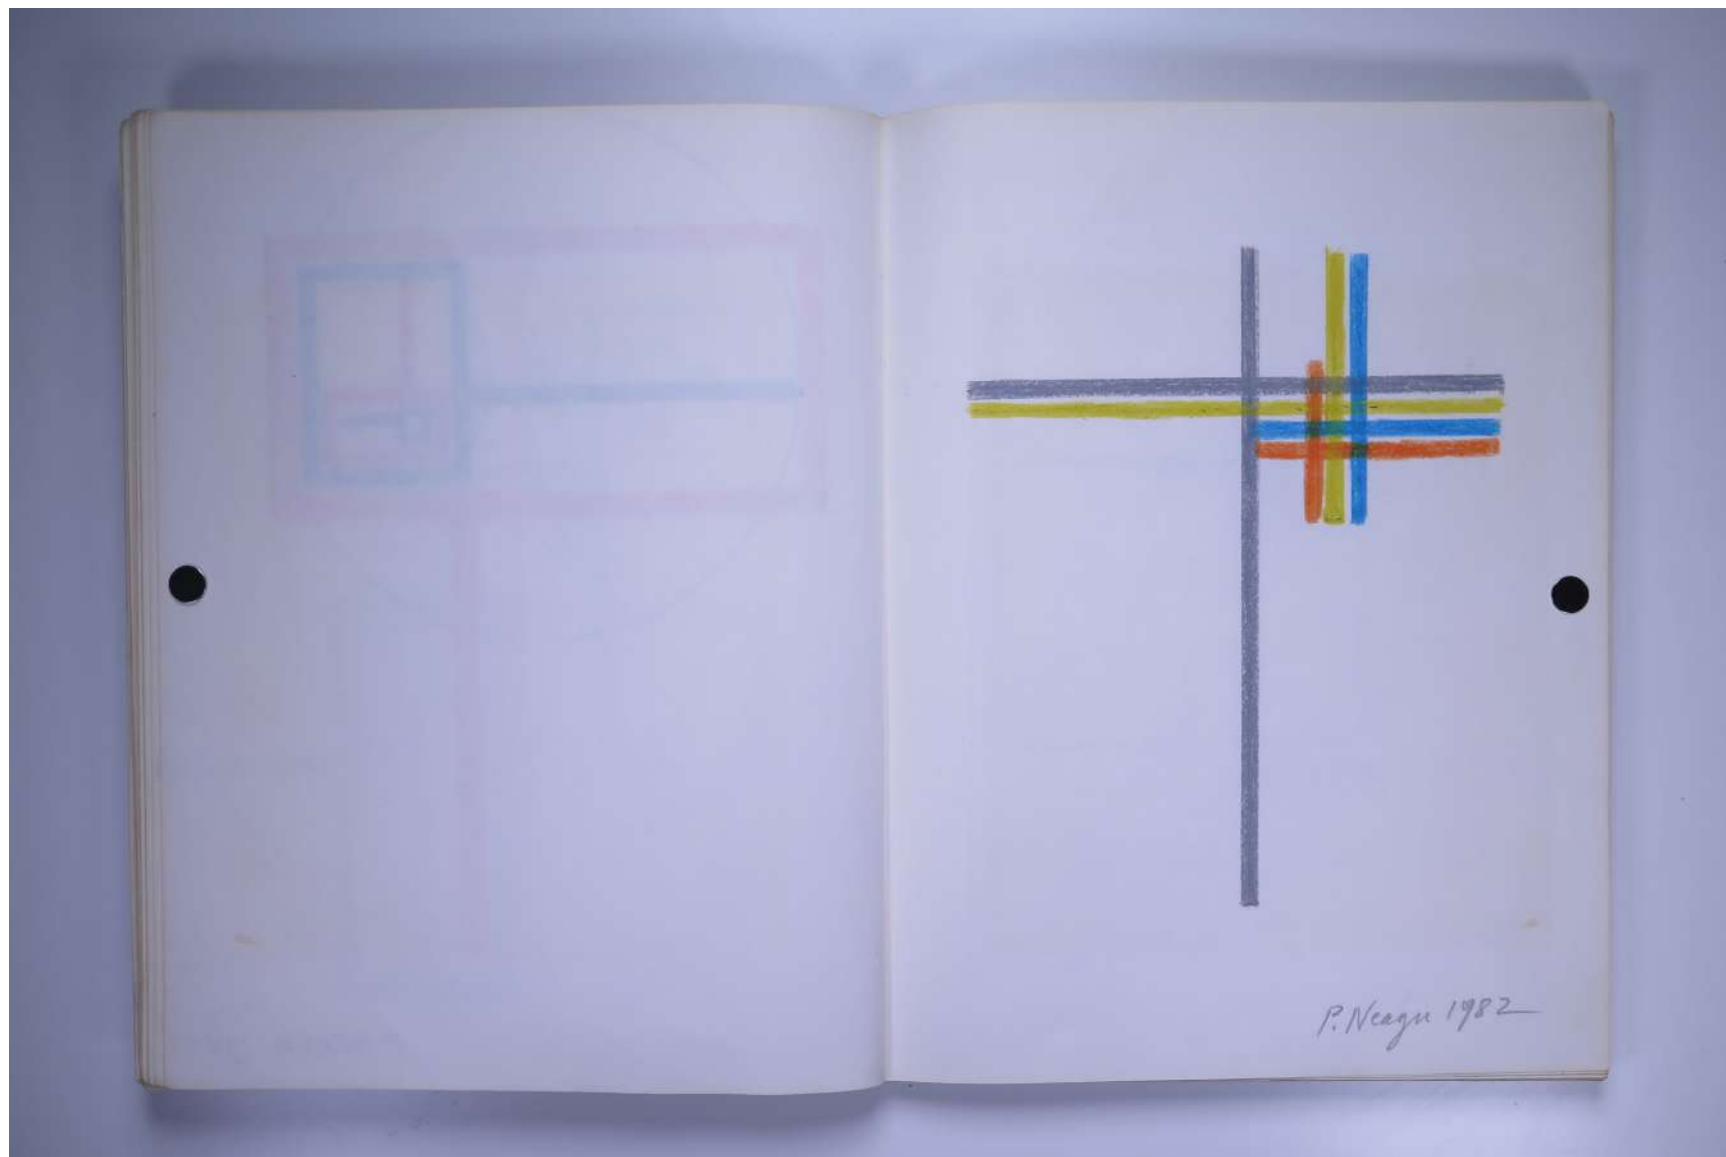

PAUL NEAGU ESTATE

SKETCHBOOK: **Untitled** (82 Plain Unis)

Reference No.

PNE 22.024

Usage terms: © Estate of Paul Neagu. No copying, republication, modification or any other unauthorised use is allowed for material © **PAUL NEAGU** ESTATE.
For further use of this material please seek formal permission from the **PAUL NEAGU** ESTATE.