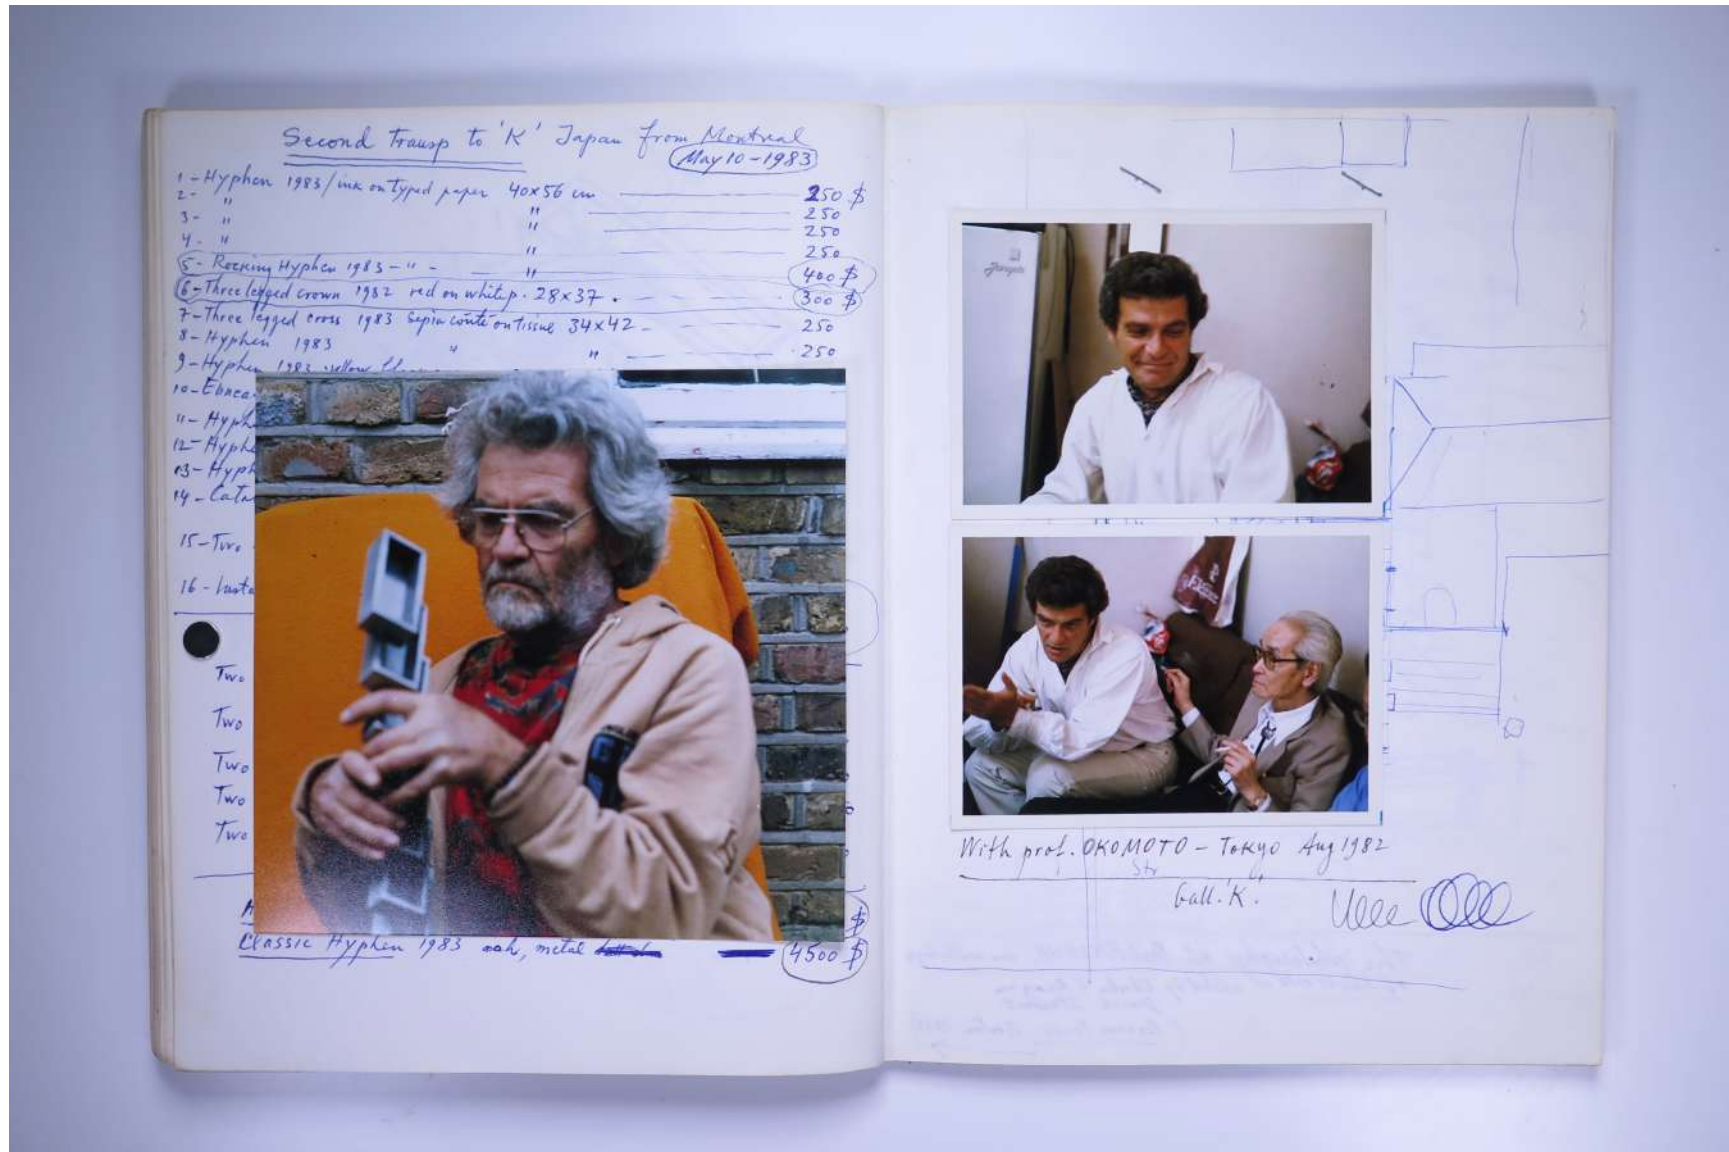

PAUL NEAGU ESTATE

SKETCHBOOK: **Untitled** (82 Plain Unis)

Reference No.

PNE 22.051