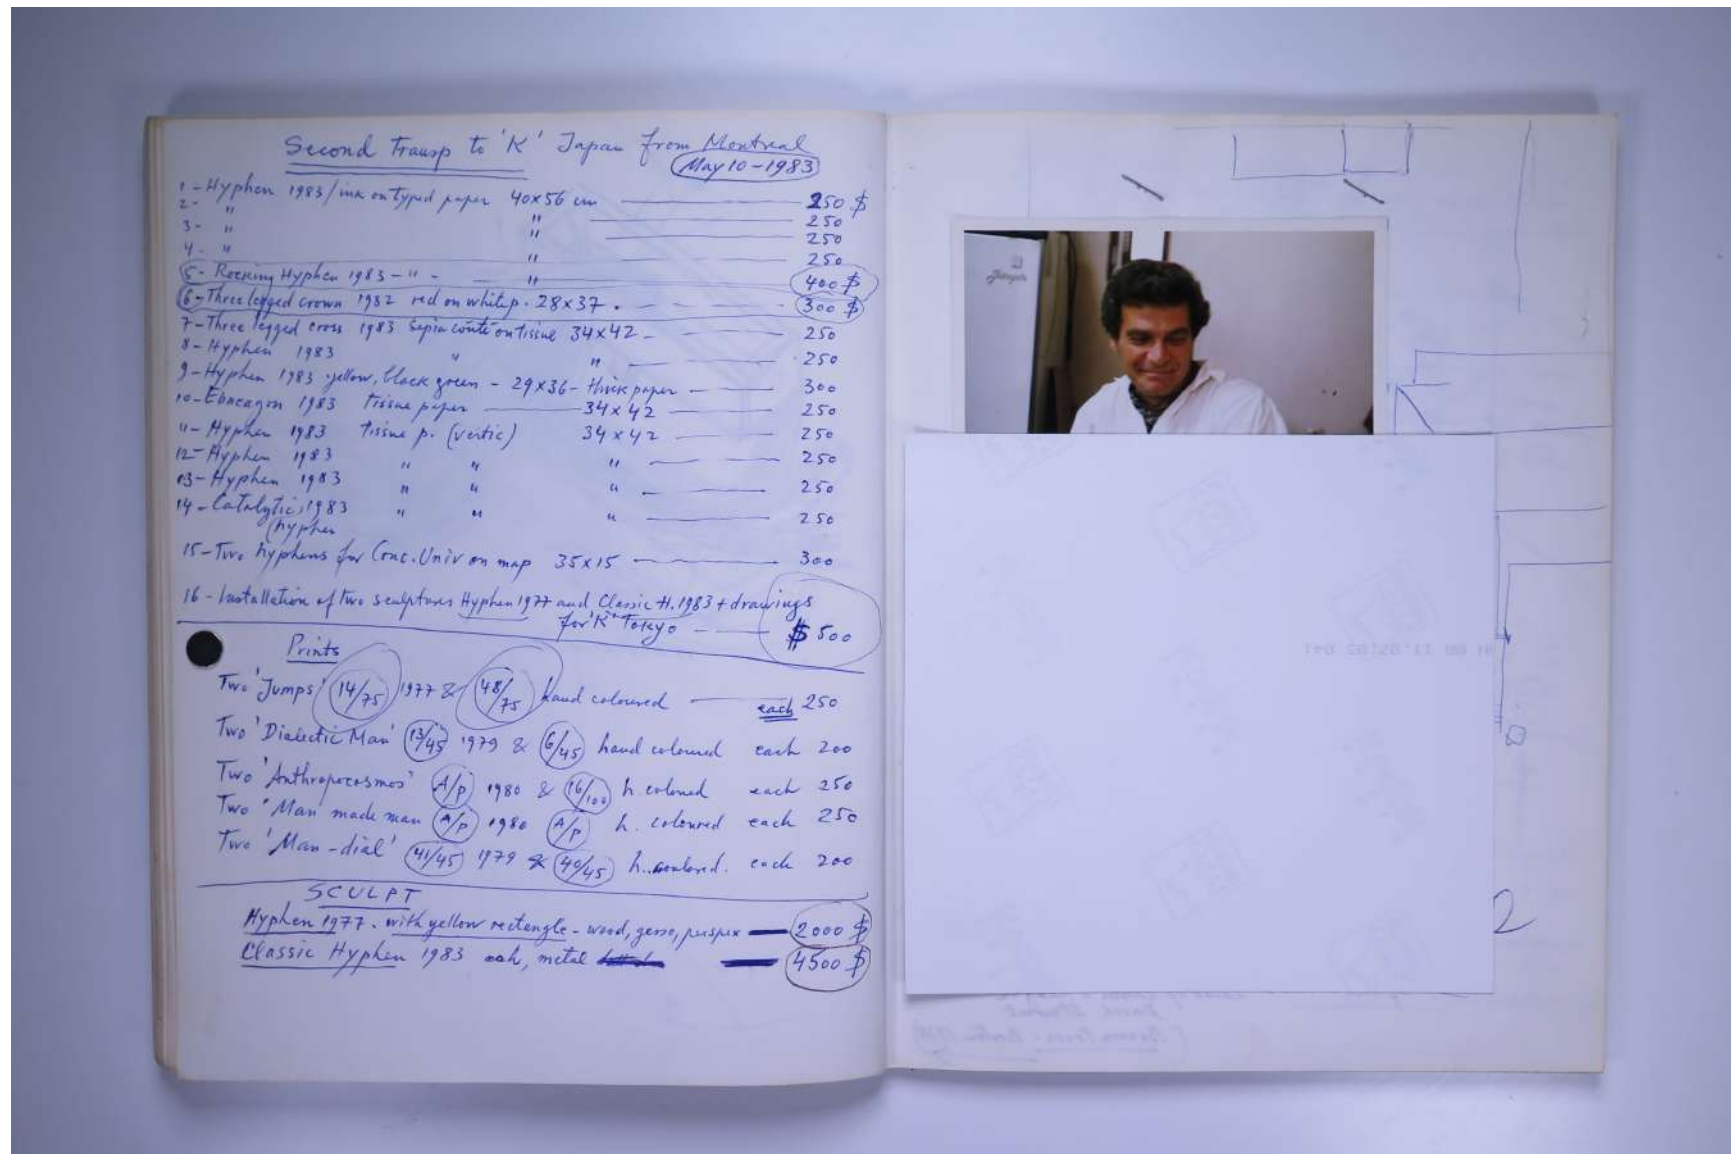

PAUL NEAGU ESTATE

SKETCHBOOK: **Untitled** (82 Plain Unis)

Reference No.
PNE 22.050

Second Triump to 'K' Japan from Montreal
(May 10-1983)

1 - Hyphen 1983/ink on typed paper 40x56 cm	250 $
2 - " " " "	250
3 - " " " "	250
4 - " " " "	250
5 - Reeking Hyphen 1983 - " - " "	400 $
6 - Three legged crown 1982 red on white p. 28x37.	300 $
7 - Three legged cross 1983 Sepia cont. on tissue 34x42	250
8 - Hyphen 1983 " " " "	250
9 - Hyphen 1983 yellow, black green - 29x36 - thick paper	300
10 - Ecocagon 1983 tissue paper 34x42	250
11 - Hyphen 1983 tissue p. (vertic) 34x42	250
12 - Hyphen 1983 " " " "	250
13 - Hyphen 1983 " " " "	250
14 - Catalytic 1983 " " " "	250
15 - Two hypheins for Crac. Univ on map 35x15	300
16 - Installation of two sculptures Hyphen 1977 and Classic H. 1983 + drawings for 'K' Tokyo	500 $

Prints

Two 'Jumps' (14/75) 1977 & (48/75) hand coloured	each 250
Two 'Dialectic Man' (13/45) 1979 & (6/45) hand coloured	each 200
Two 'Anthropocasmos' A/p 1980 & (16/100) h. coloured	each 250
Two 'Man made man' A/p 1980 A/p h. coloured	each 250
Two 'Man-dial' (41/45) 1979 & (40/45) h. coloured.	each 200

SCULPT

Hyphen 1977. with yellow rectangle - wood, gesso, perspex	2000 $
Classic Hyphen 1983 oak, metal ~~total~~	4500 $

Usage terms: © Estate of Paul Neagu. No copying, republication, modification or any other unauthorised use is allowed for material © **PAUL NEAGU ESTATE**.

For further use of this material please seek formal permission from the **PAUL NEAGU ESTATE**.