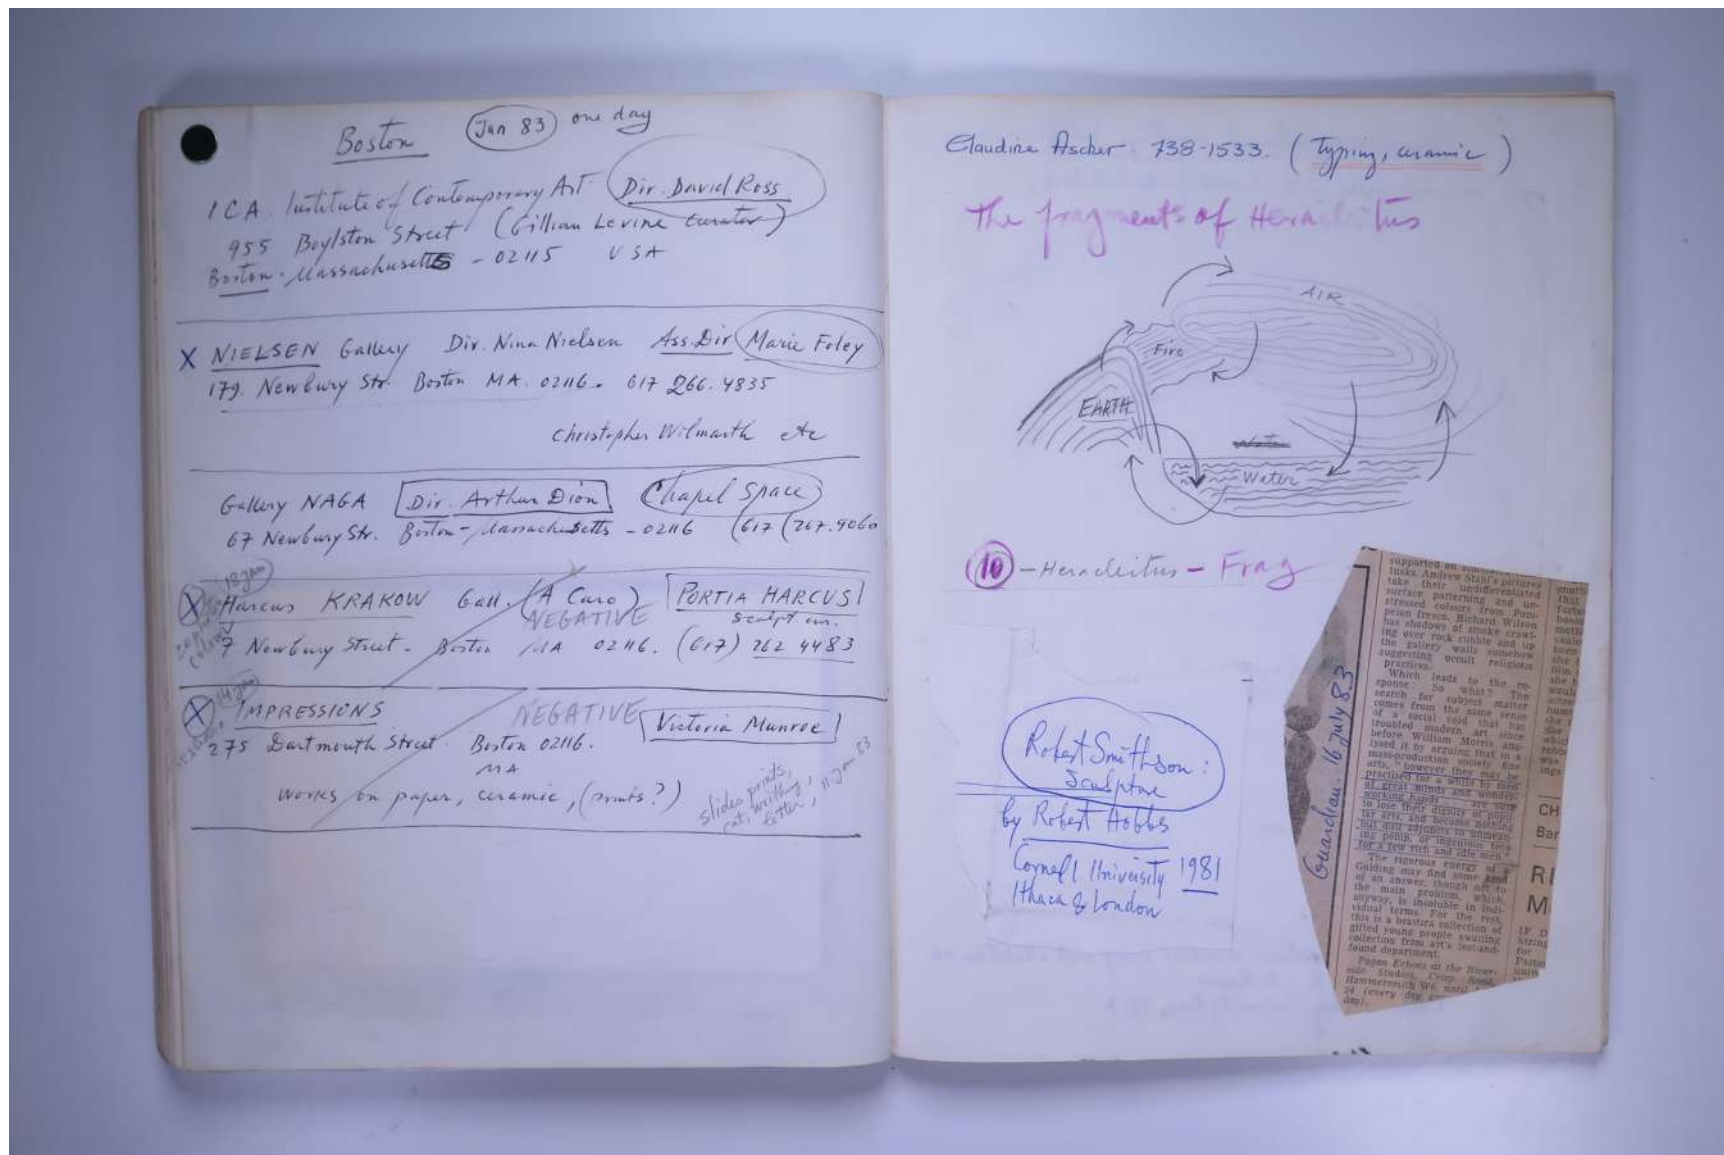

P. N. 1983

Rocking Hyphen 1982

PAUL NEAGU ESTATE

SKETCHBOOK: **Untitled** (82 Plain Unis)

Reference No.

PNE 22.071

Usage terms: © Estate of Paul Neagu. No copying, republication, modification or any other unauthorised use is allowed for material © PAUL NEAGU ESTATE.