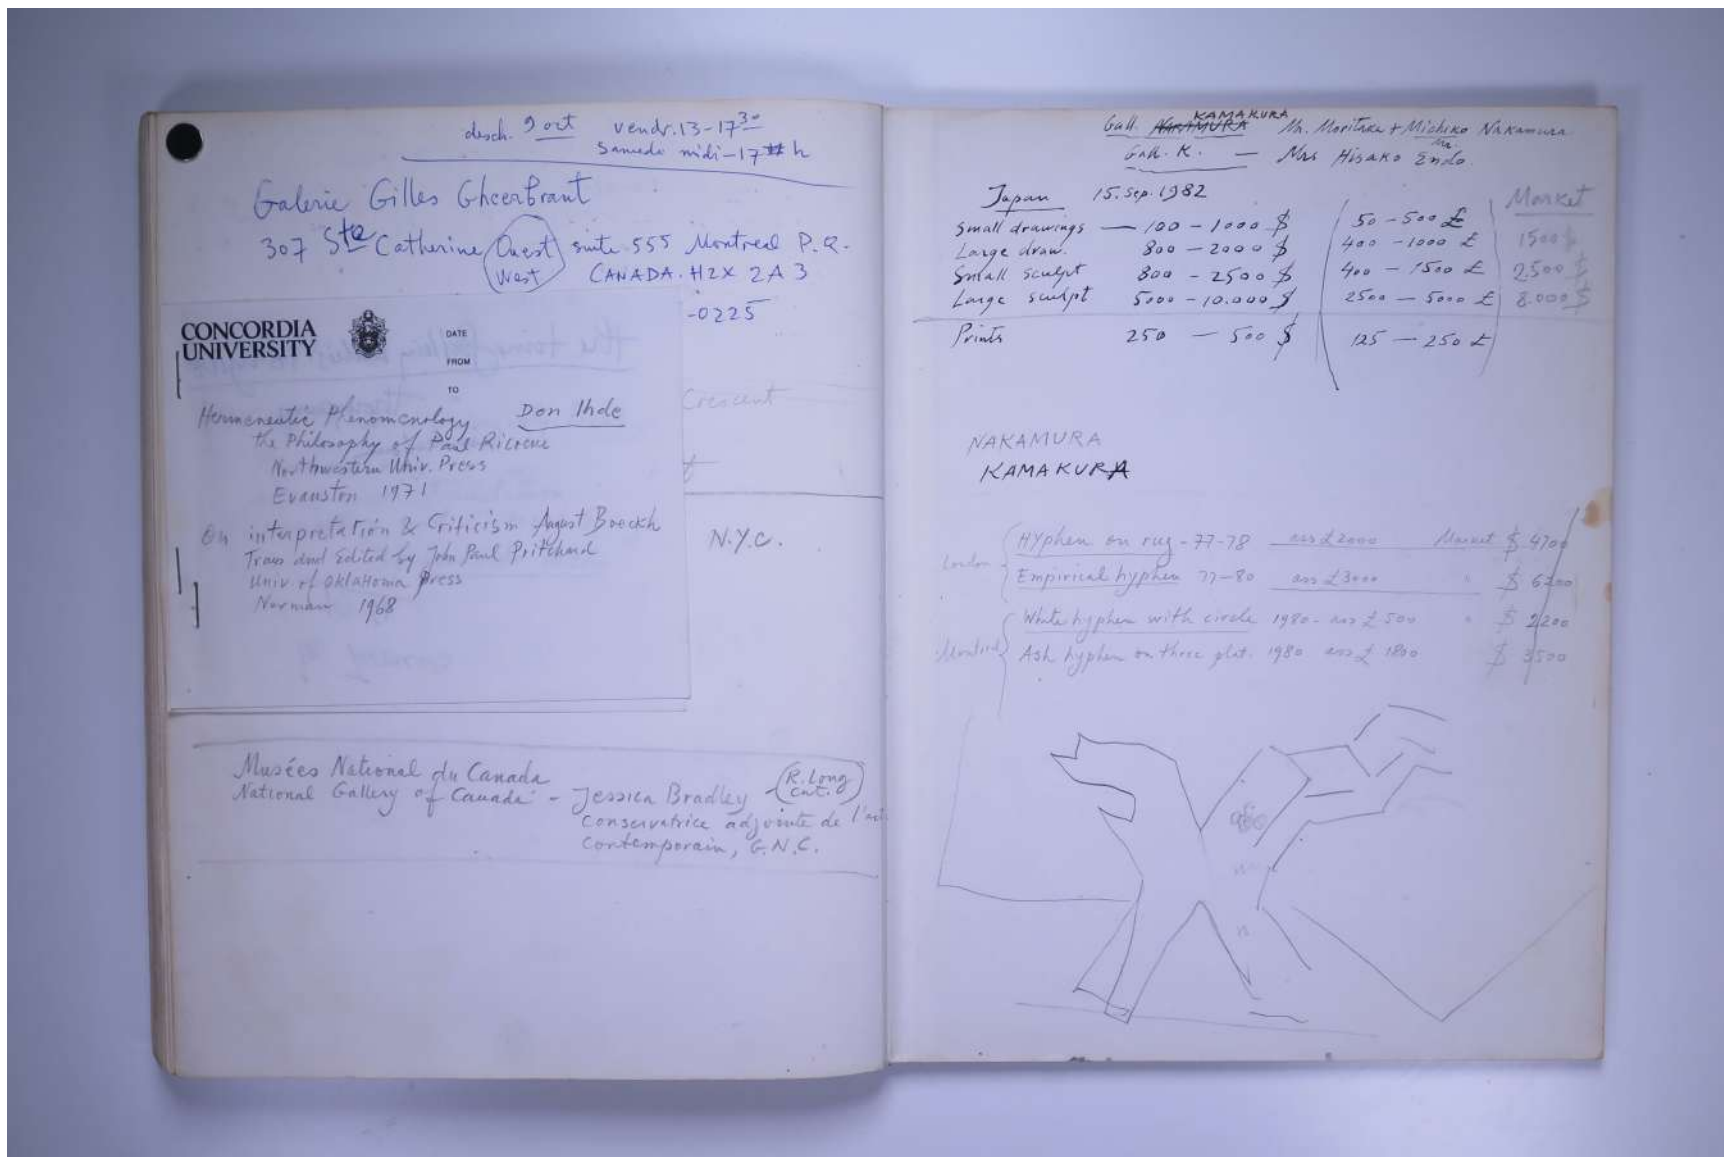

PAUL NEAGU ESTATE

SKETCHBOOK: **Untitled** (82 Plain Unis)

Reference No.
PNE 22.073

Usage terms: © Estate of Paul Neagu. No copying, republication, modification or any other unauthorised use is allowed for material © **PAUL NEAGU ESTATE**.

For further use of this material please seek formal permission from the **PAUL NEAGU ESTATE**.