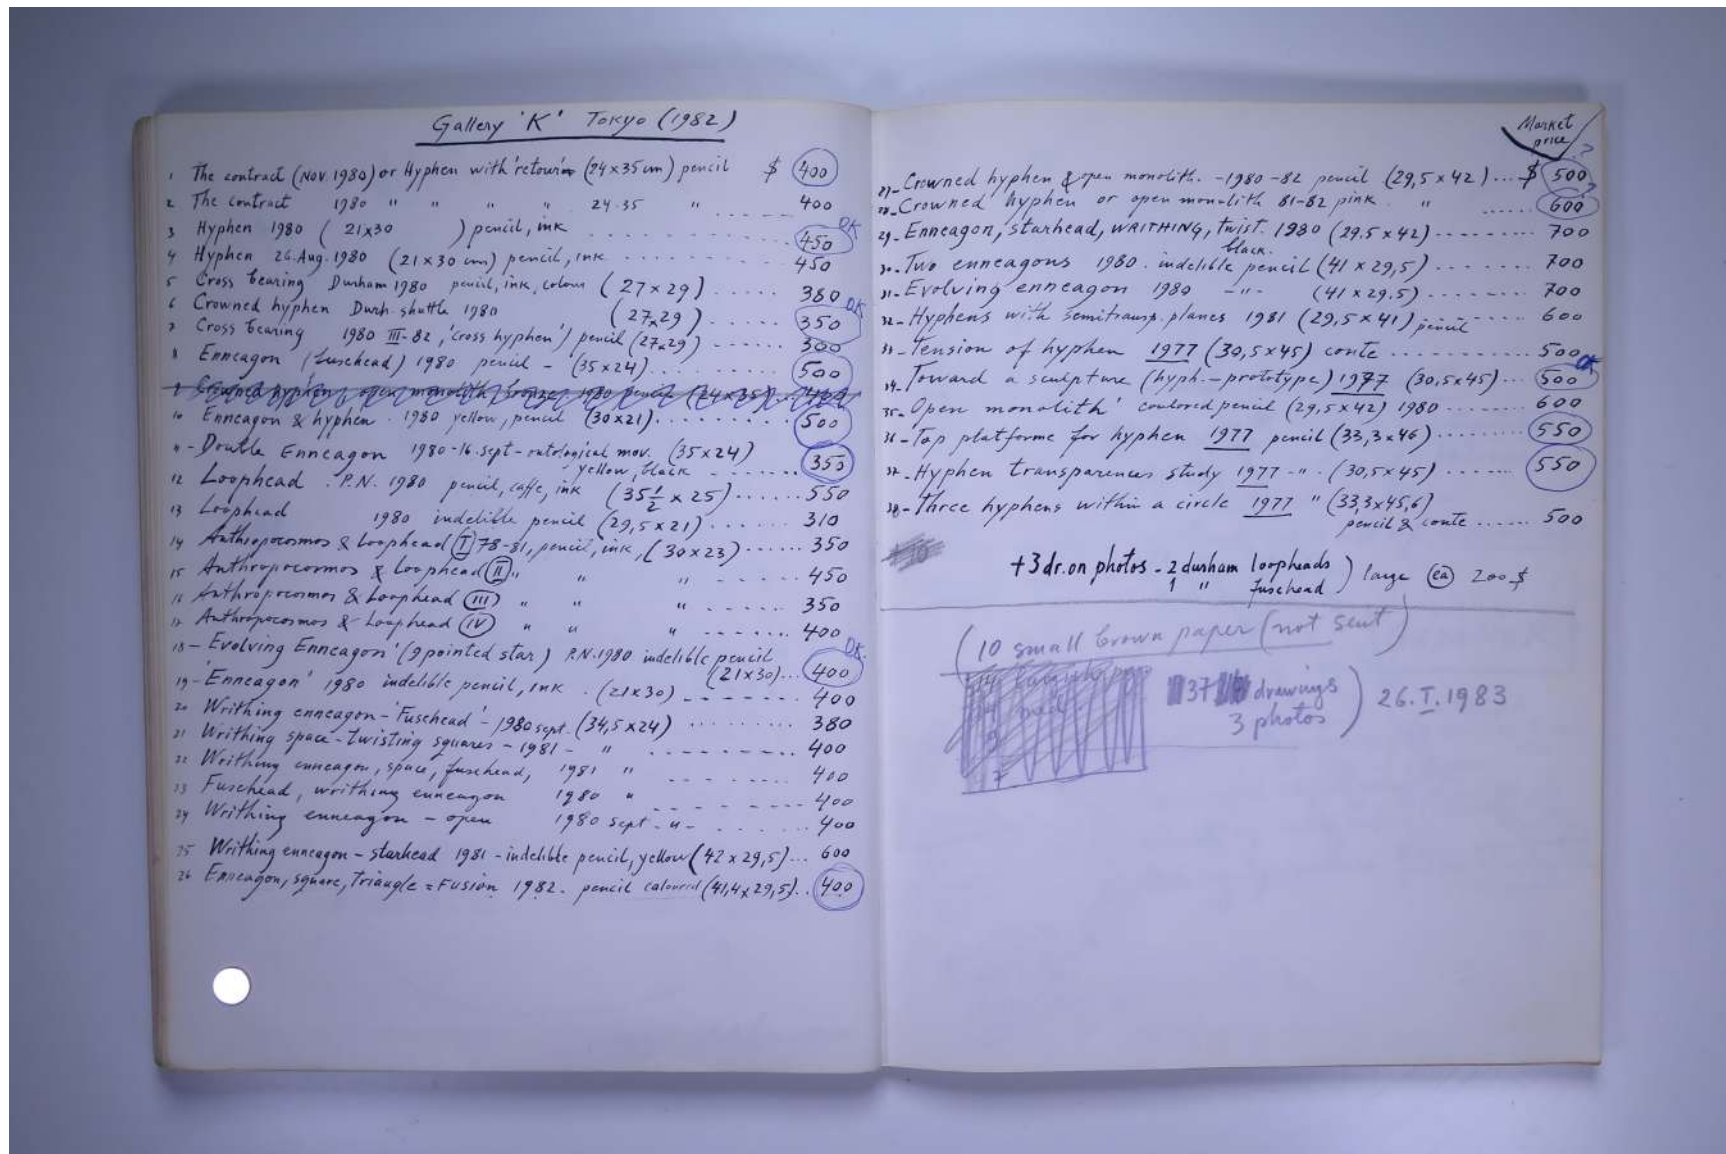

PAUL NEAGU ESTATE

SKETCHBOOK: **Untitled** (82 Plain Unis)

Reference No.

PNE 22.043

Usage terms: © Estate of Paul Neagu. No copying, republication, modification or any other unauthorised use is allowed for material © **PAUL NEAGU ESTATE**.

For further use of this material please seek formal permission from the **PAUL NEAGU ESTATE**.