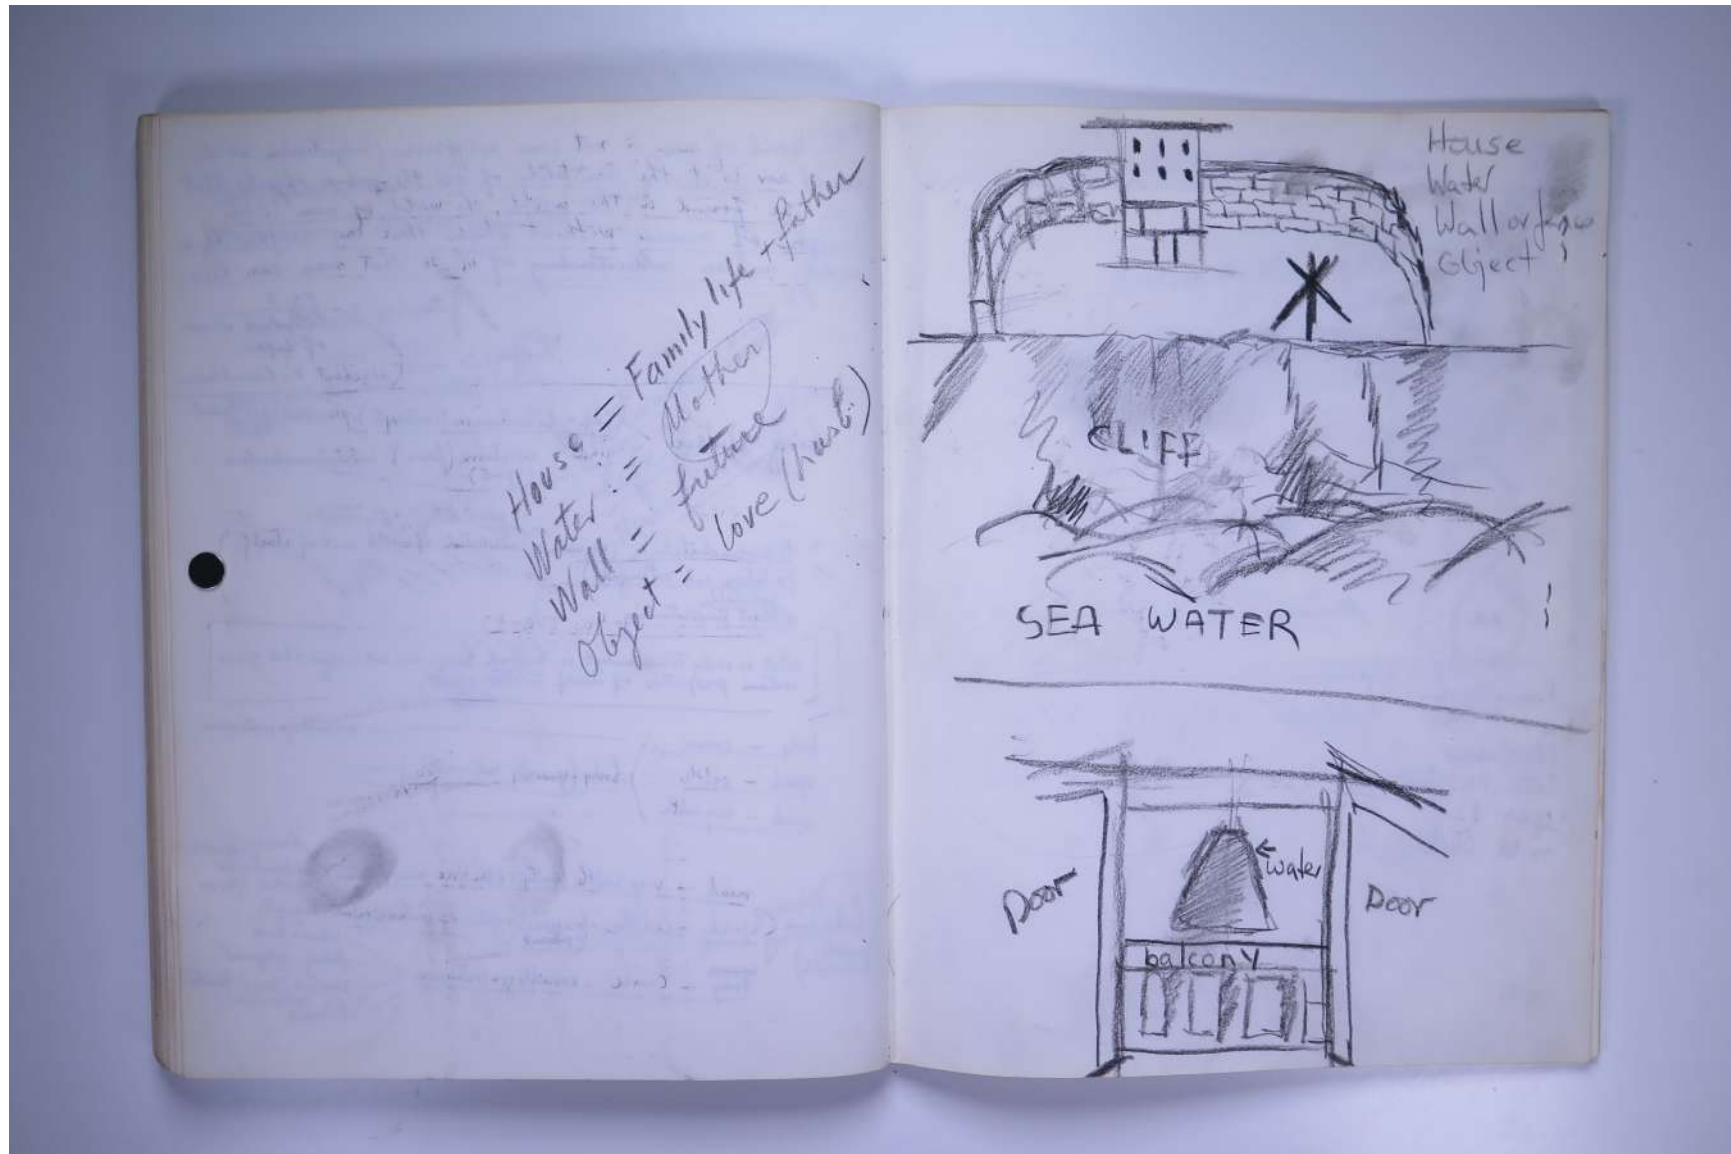

PAUL NEAGU ESTATE

SKETCHBOOK: **Untitled** (82 Plain Unis)

Reference No.

PNE 22.068

Usage terms: © Estate of Paul Neagu. No copying, republication, modification or any other unauthorised use is allowed for material © **PAUL NEAGU** ESTATE.

For further use of this material please seek formal permission from the **PAUL NEAGU** ESTATE.