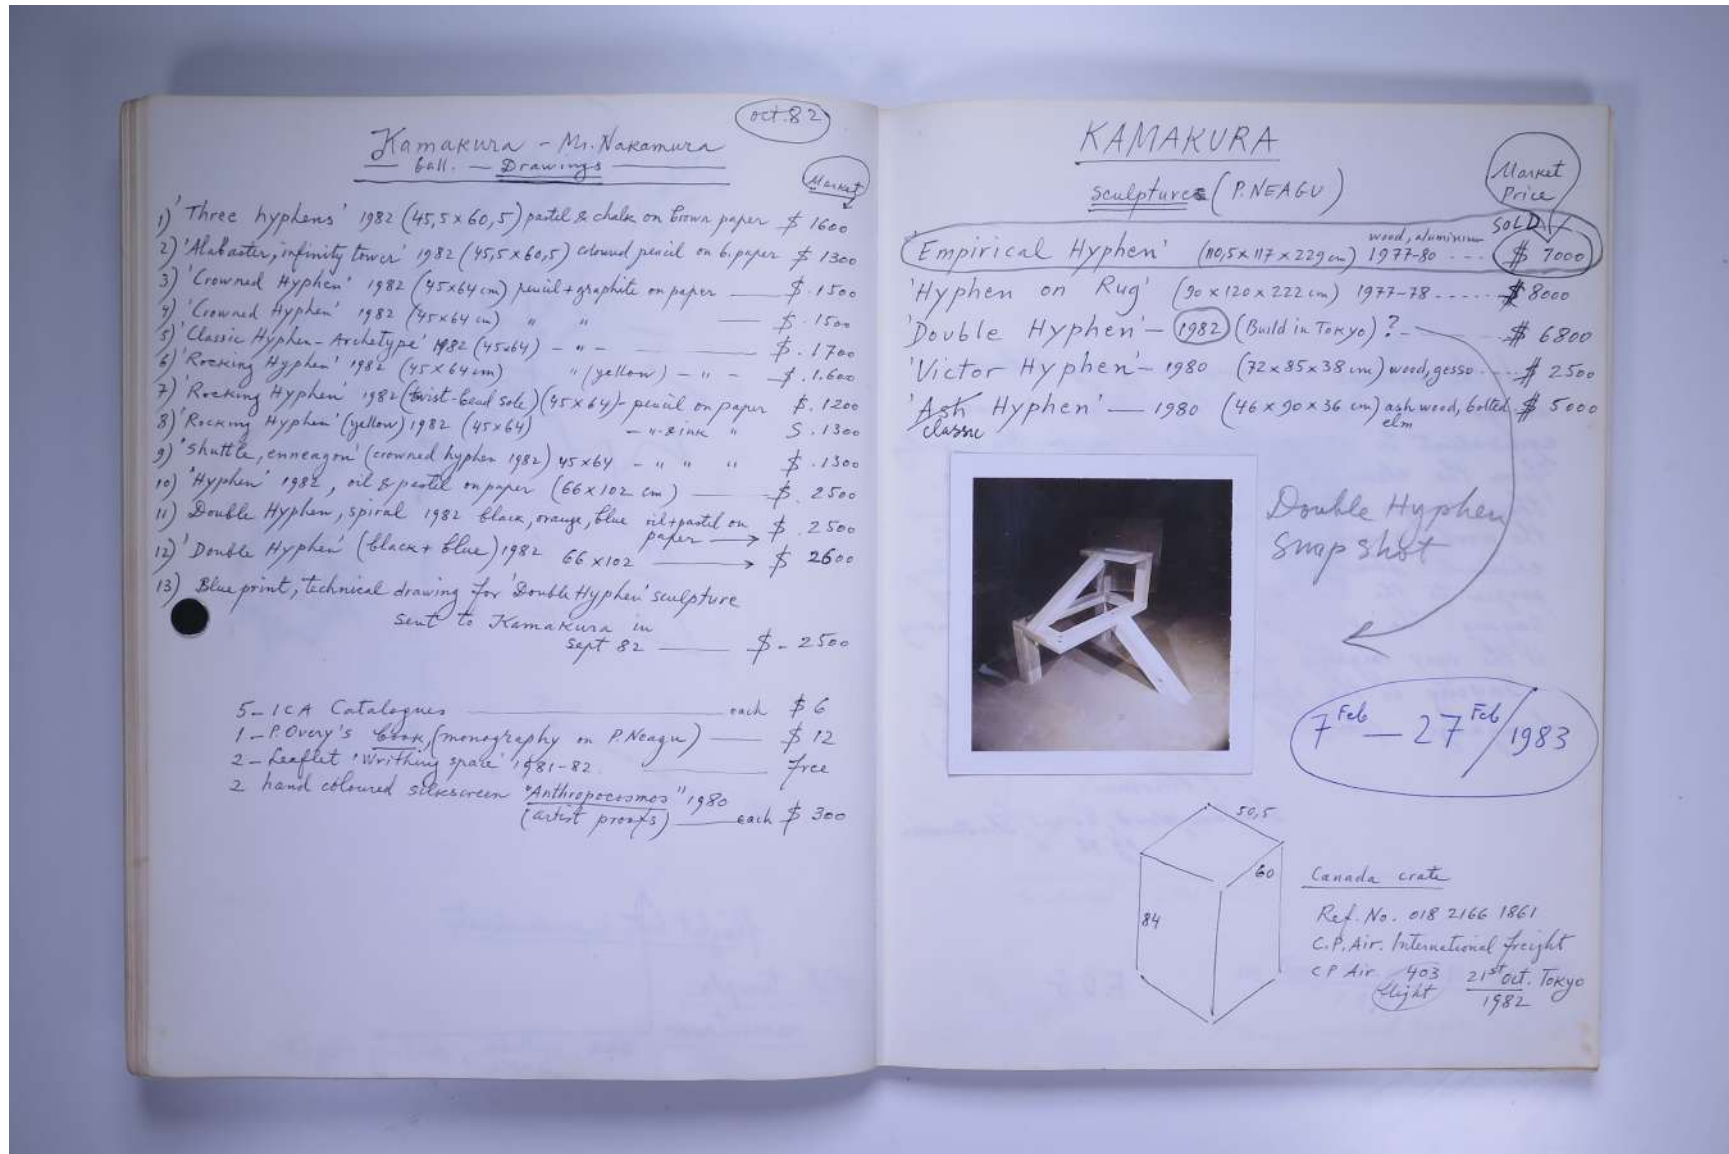

PAUL NEAGU ESTATE

SKETCHBOOK: **Untitled** (82 Plain Unis)

Reference No.

PNE 22.038

Usage terms: © Estate of Paul Neagu. No copying, republication, modification or any other unauthorised use is allowed for material © **PAUL NEAGU ESTATE**.

For further use of this material please seek formal permission from the **PAUL NEAGU ESTATE**.