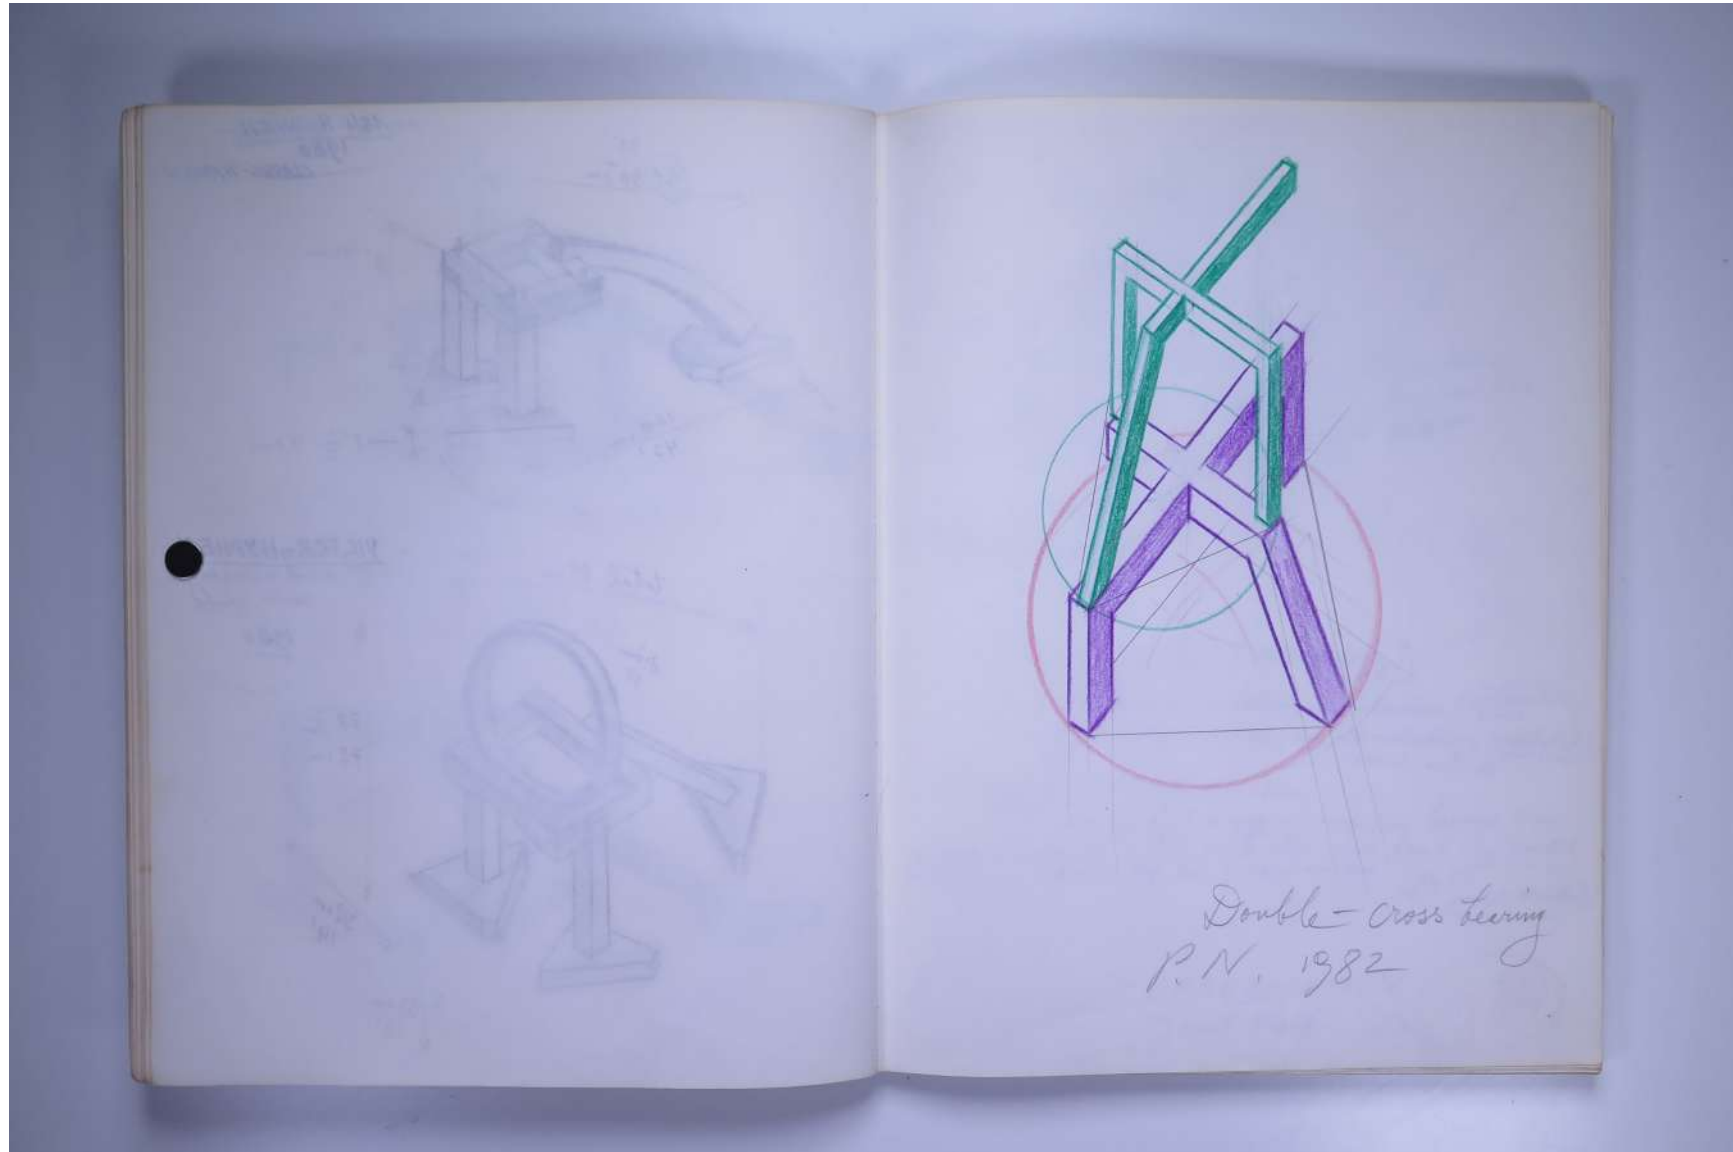

PAUL NEAGU ESTATE

SKETCHBOOK: **Untitled** (82 Plain Unis)

Reference No.

PNE 22.035

Usage terms: © Estate of Paul Neagu. No copying, republication, modification or any other unauthorised use is allowed for material © **PAUL NEAGU** ESTATE.
For further use of this material please seek formal permission from the **PAUL NEAGU** ESTATE.