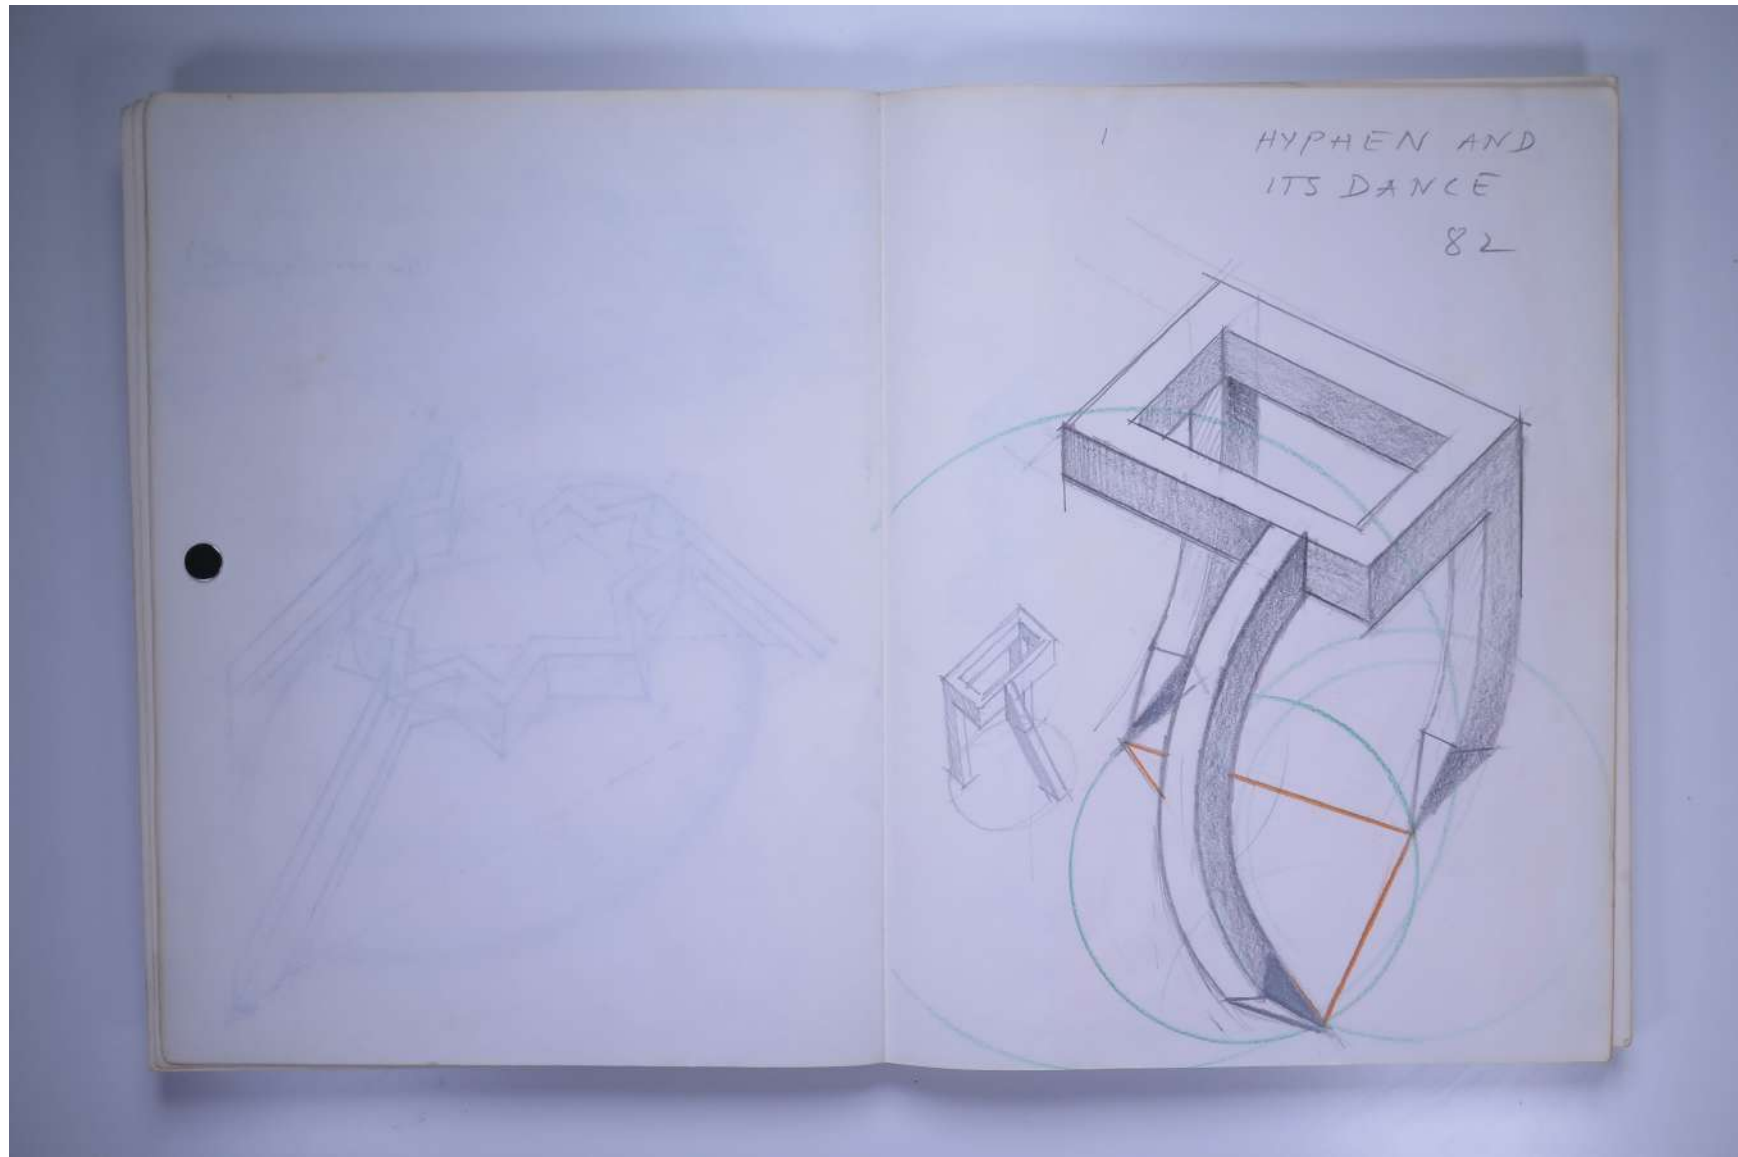

PAUL NEAGU ESTATE

SKETCHBOOK: **Untitled** (82 Plain Unis)

Reference No.

PNE 22.004

PAUL NEAGU ESTATE

SKETCHBOOK: **Untitled** (82 Plain Unis)

Reference No.

PNE 22.005