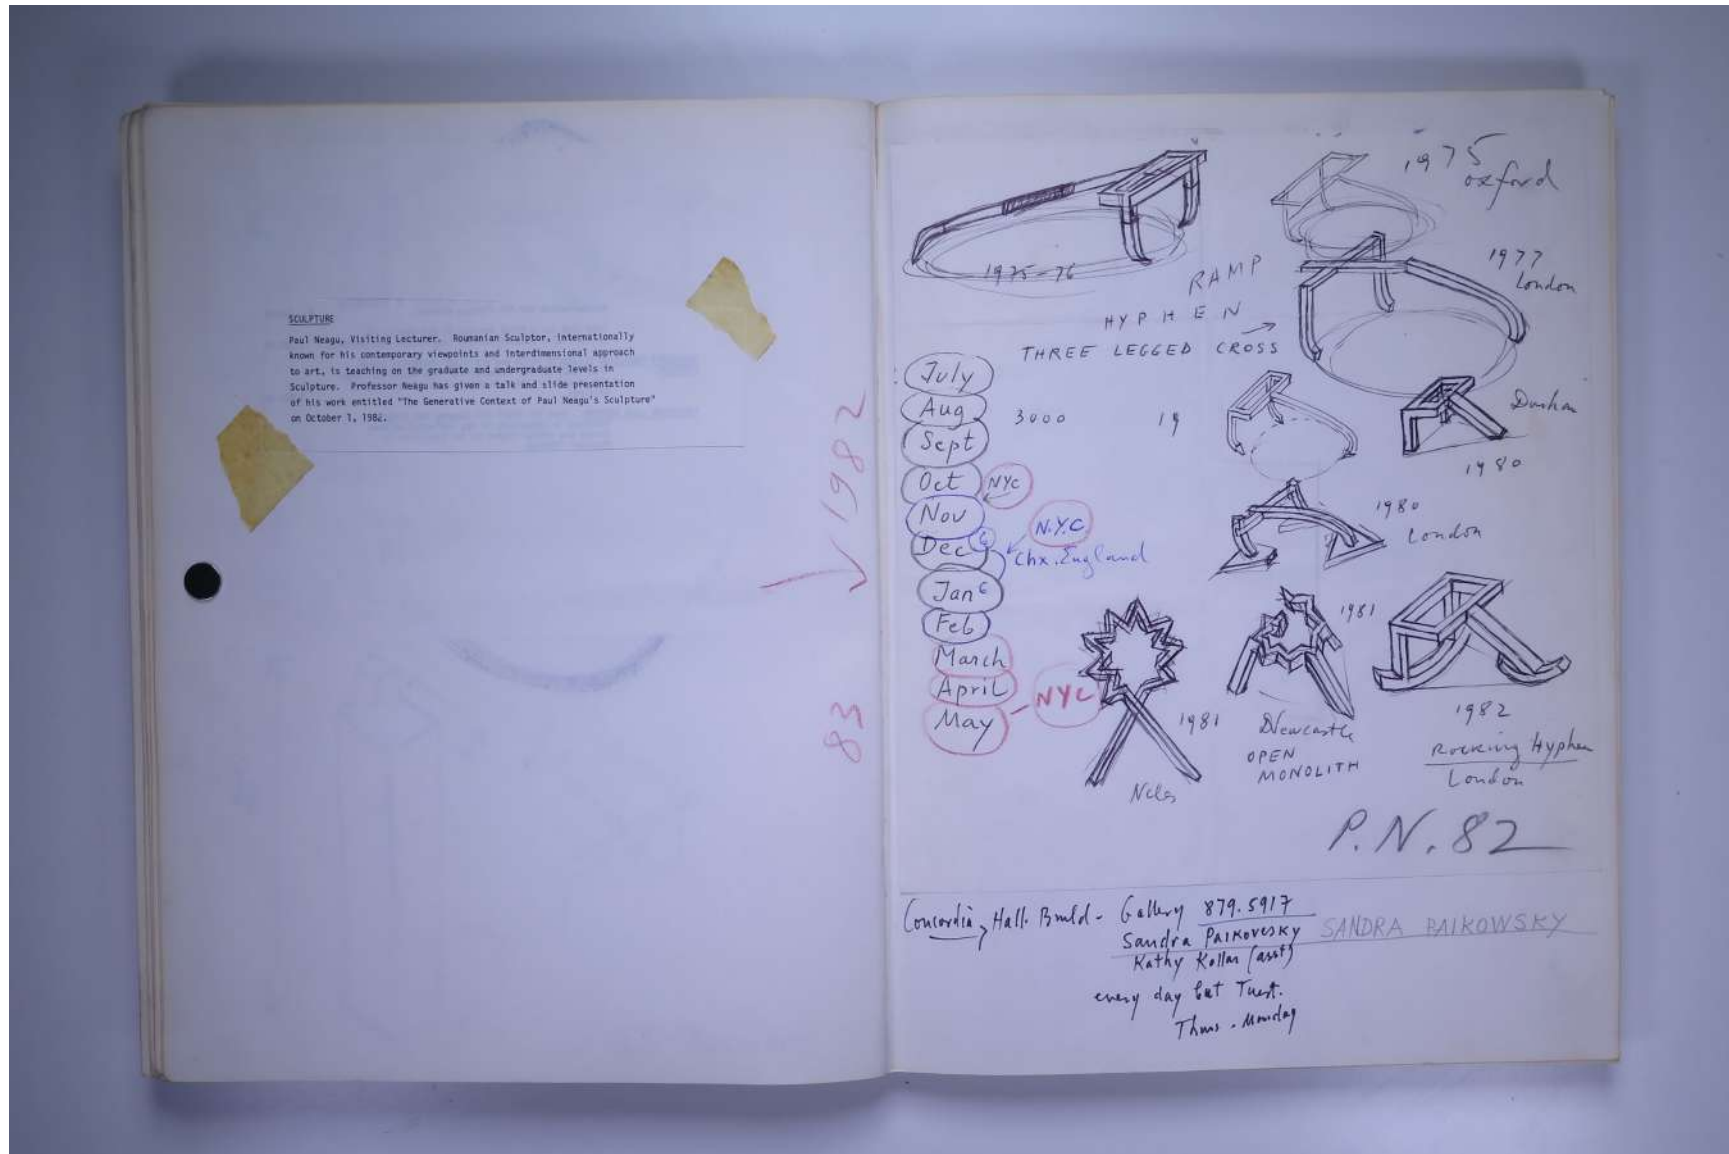

PAUL NEAGU ESTATE

SKETCHBOOK: **Untitled** (82 Plain Unis)

Reference No.

PNE 22.014

PAUL NEAGU ESTATE

SKETCHBOOK: **Untitled** (82 Plain Unis)

Reference No.

PNE 22.015