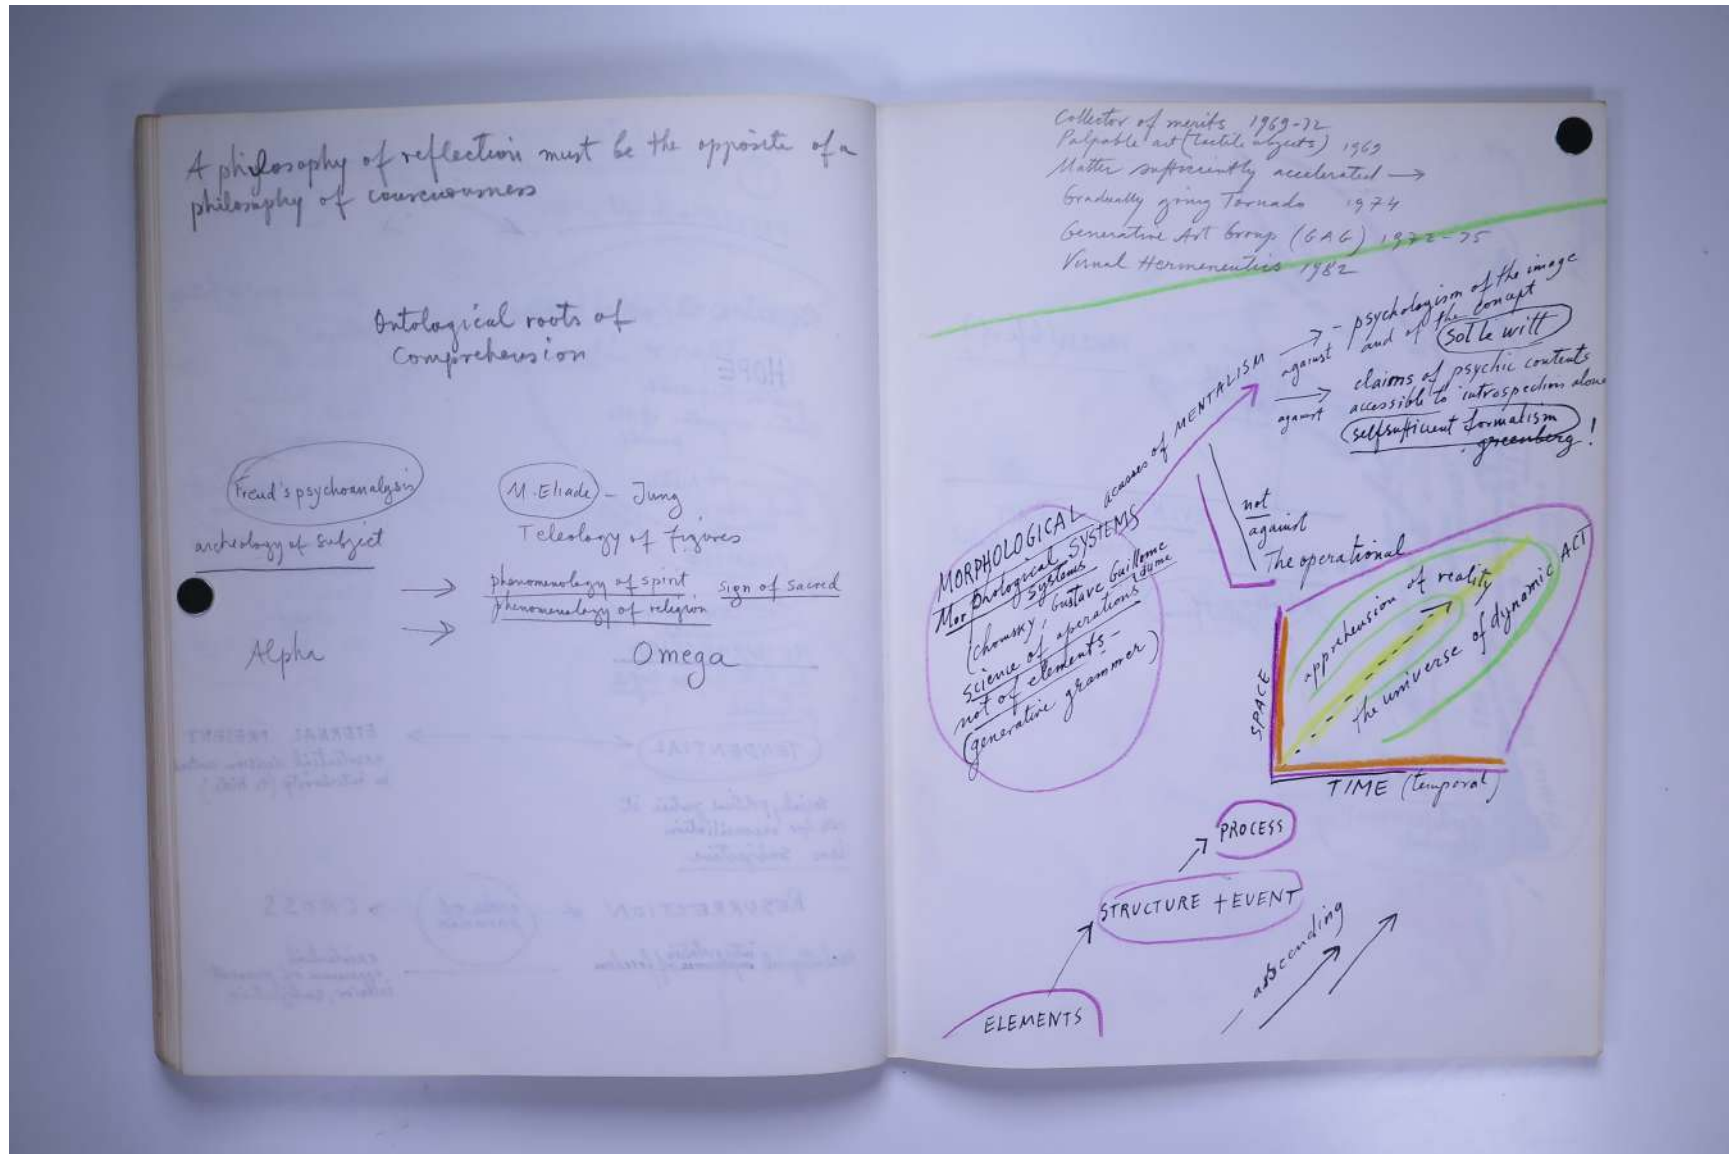

PAUL NEAGU ESTATE

SKETCHBOOK: **Untitled** (82 Plain Unis)

Reference No.

PNE 22.060

Usage terms: © Estate of Paul Neagu. No copying, republication, modification or any other unauthorised use is allowed for material © **PAUL NEAGU ESTATE**.

For further use of this material please seek formal permission from the **PAUL NEAGU ESTATE**.