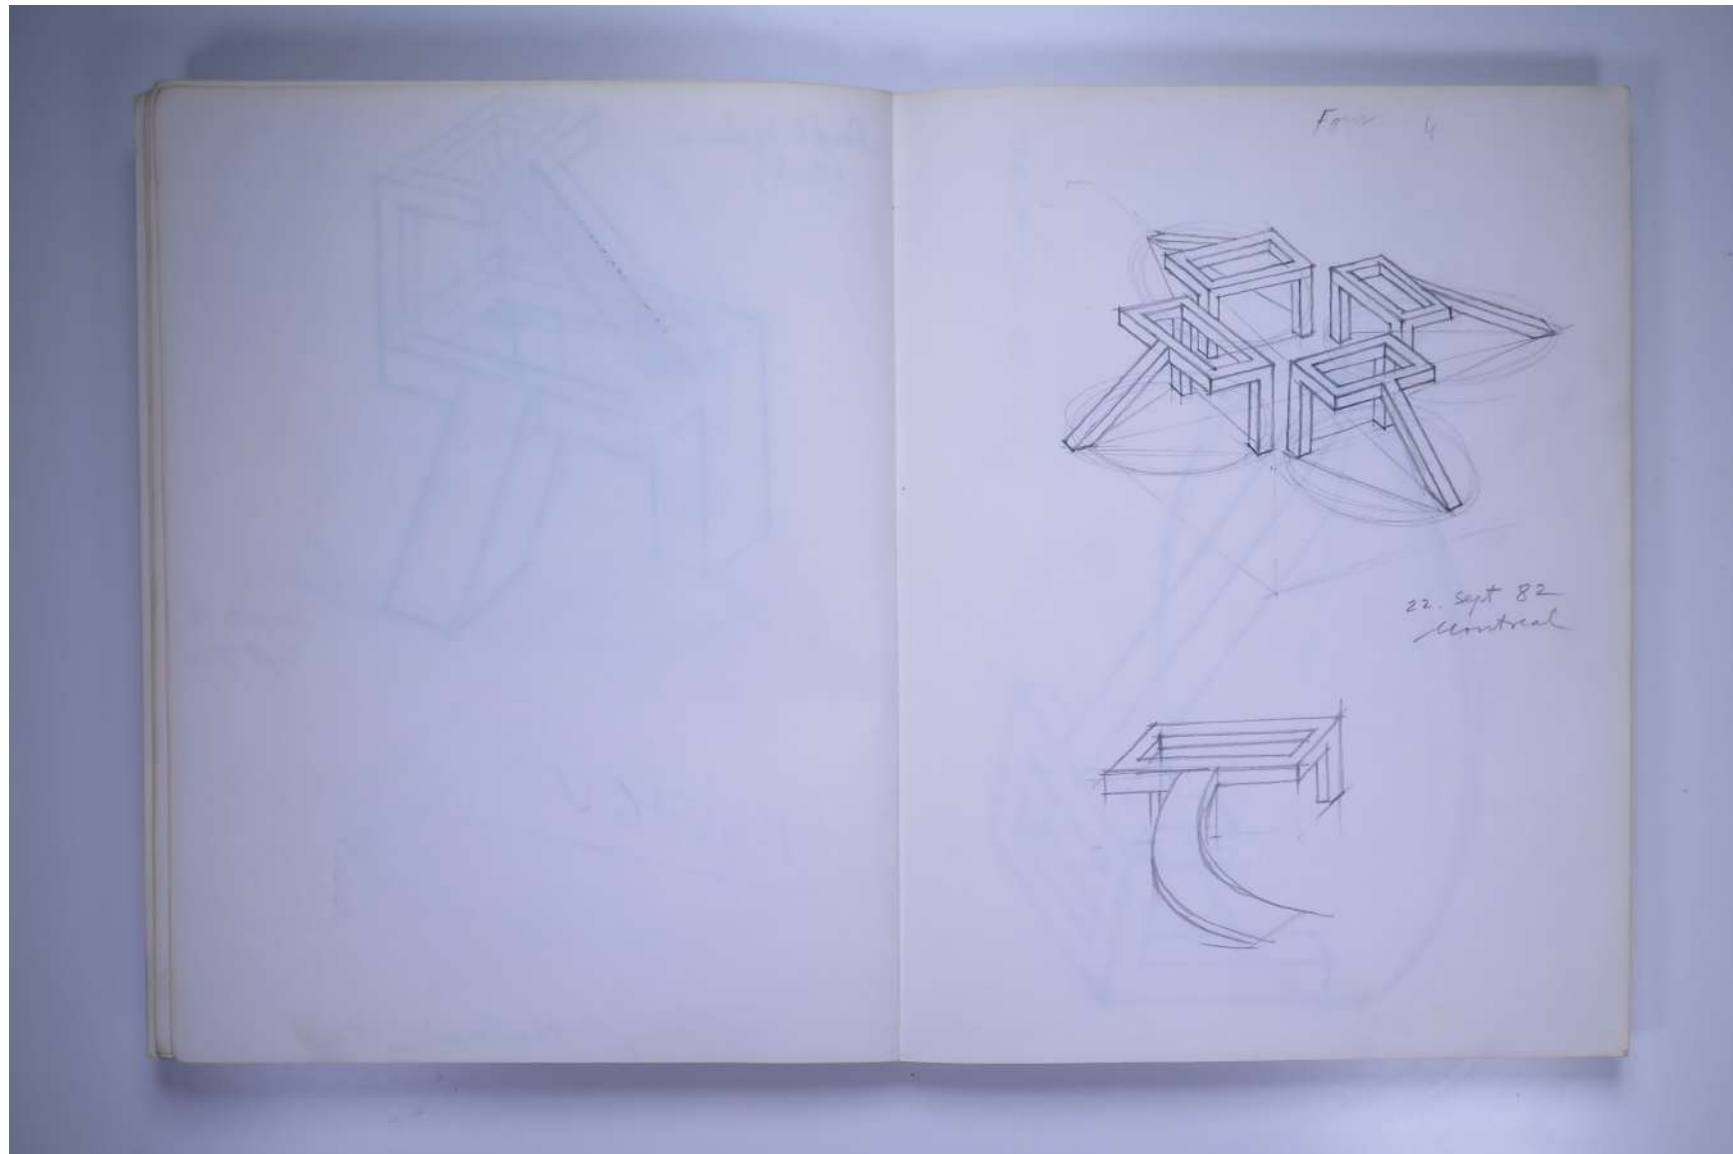

PAUL NEAGU ESTATE

SKETCHBOOK: **Untitled** (82 Plain Unis)

Reference No.

PNE 22.009

Usage terms: © Estate of Paul Neagu. No copying, republication, modification or any other unauthorised use is allowed for material © **PAUL NEAGU** ESTATE.
For further use of this material please seek formal permission from the **PAUL NEAGU** ESTATE.