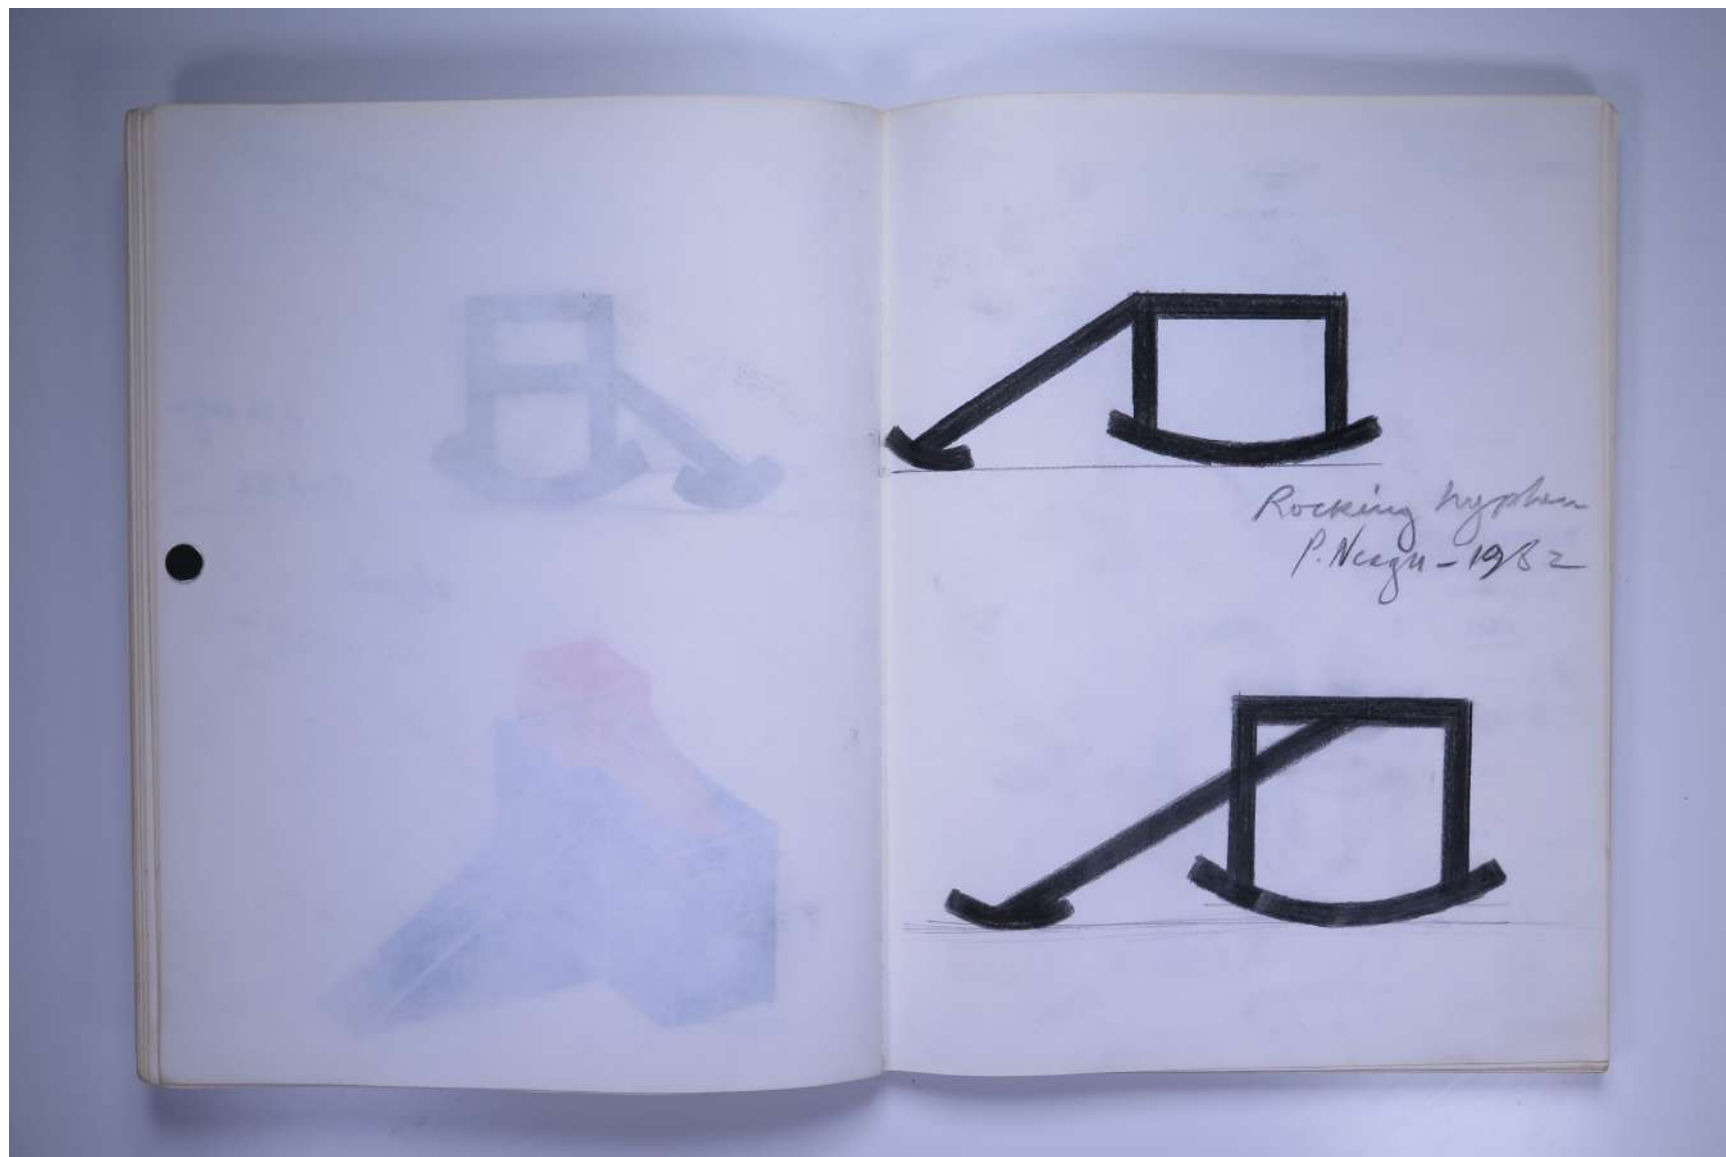

PAUL NEAGU ESTATE

SKETCHBOOK: **Untitled** (82 Plain Unis)

Reference No.

PNE 22.033

Usage terms: © Estate of Paul Neagu. No copying, republication, modification or any other unauthorised use is allowed for material © **PAUL NEAGU** ESTATE.

For further use of this material please seek formal permission from the **PAUL NEAGU** ESTATE.