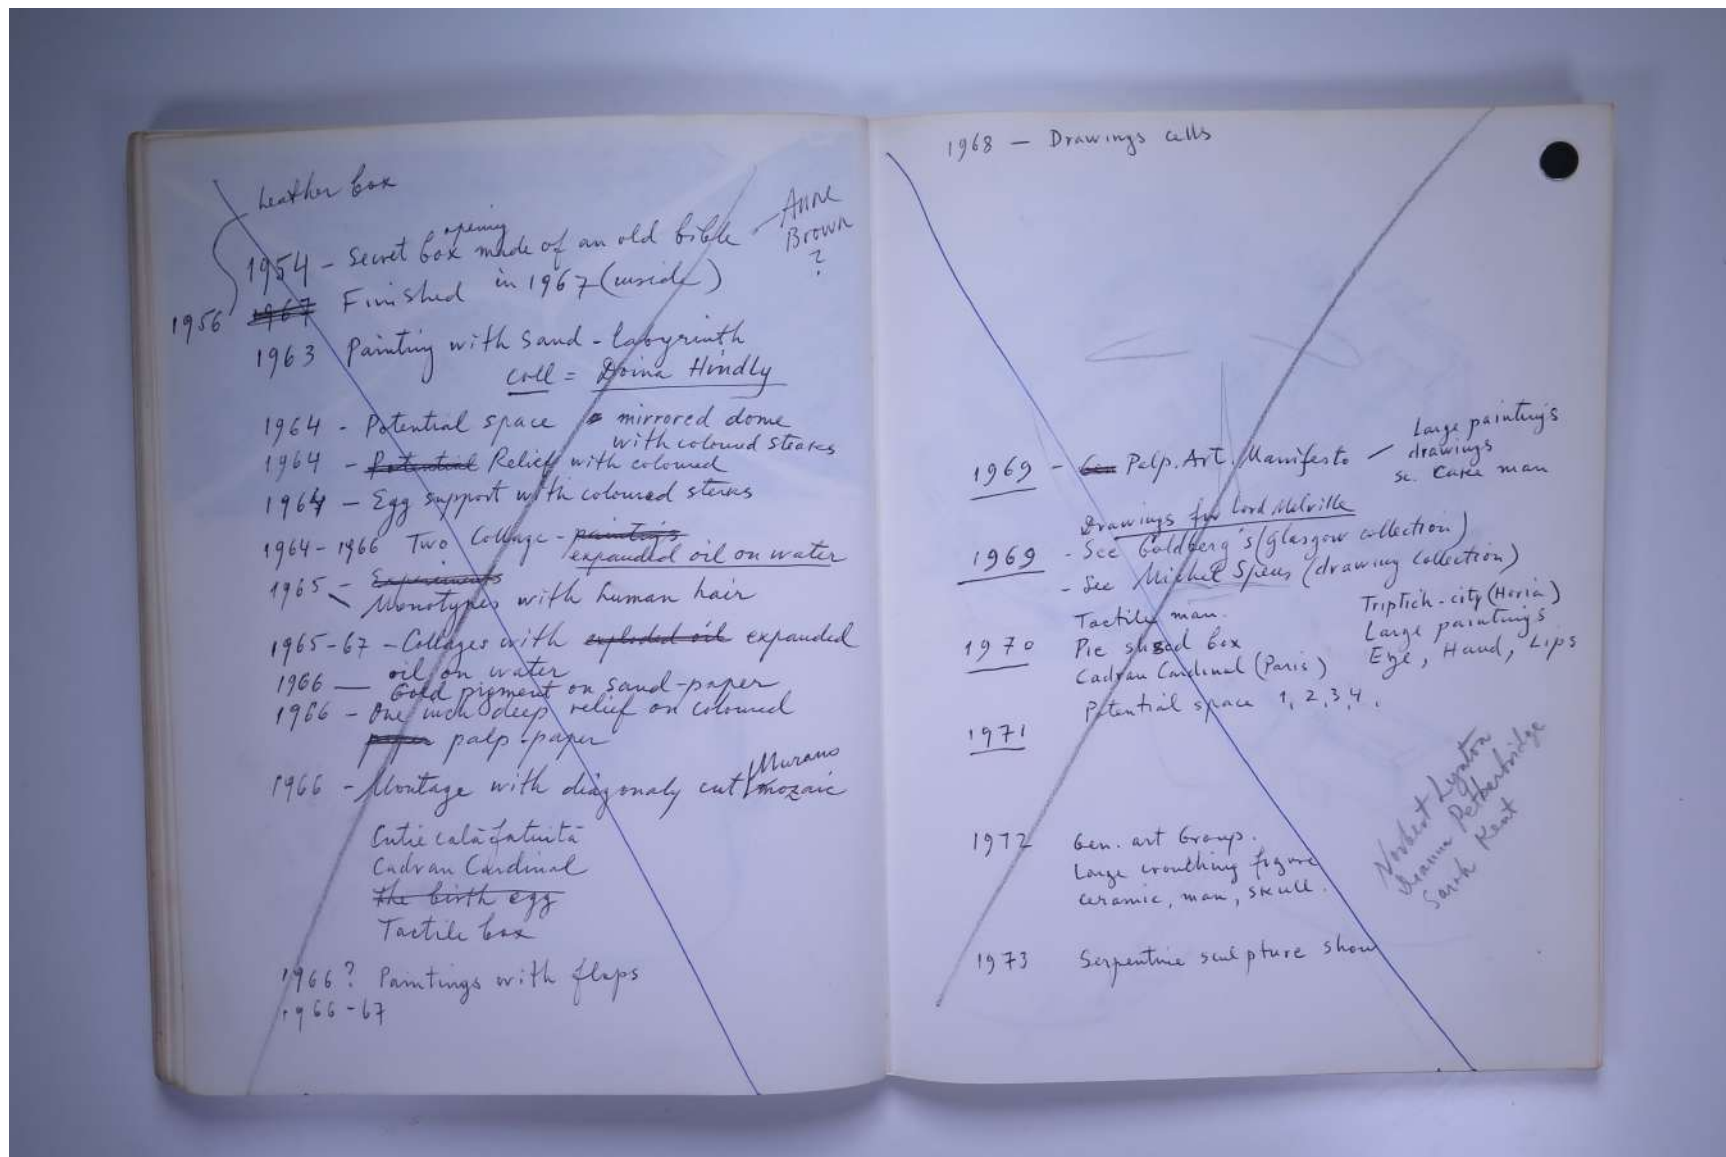

PAUL NEAGU ESTATE

SKETCHBOOK: **Untitled** (82 Plain Unis)

Reference No.
PNE 22.048

Usage terms: © Estate of Paul Neagu. No copying, republication, modification or any other unauthorised use is allowed for material © **PAUL NEAGU ESTATE**.

For further use of this material please seek formal permission from the **PAUL NEAGU ESTATE**.