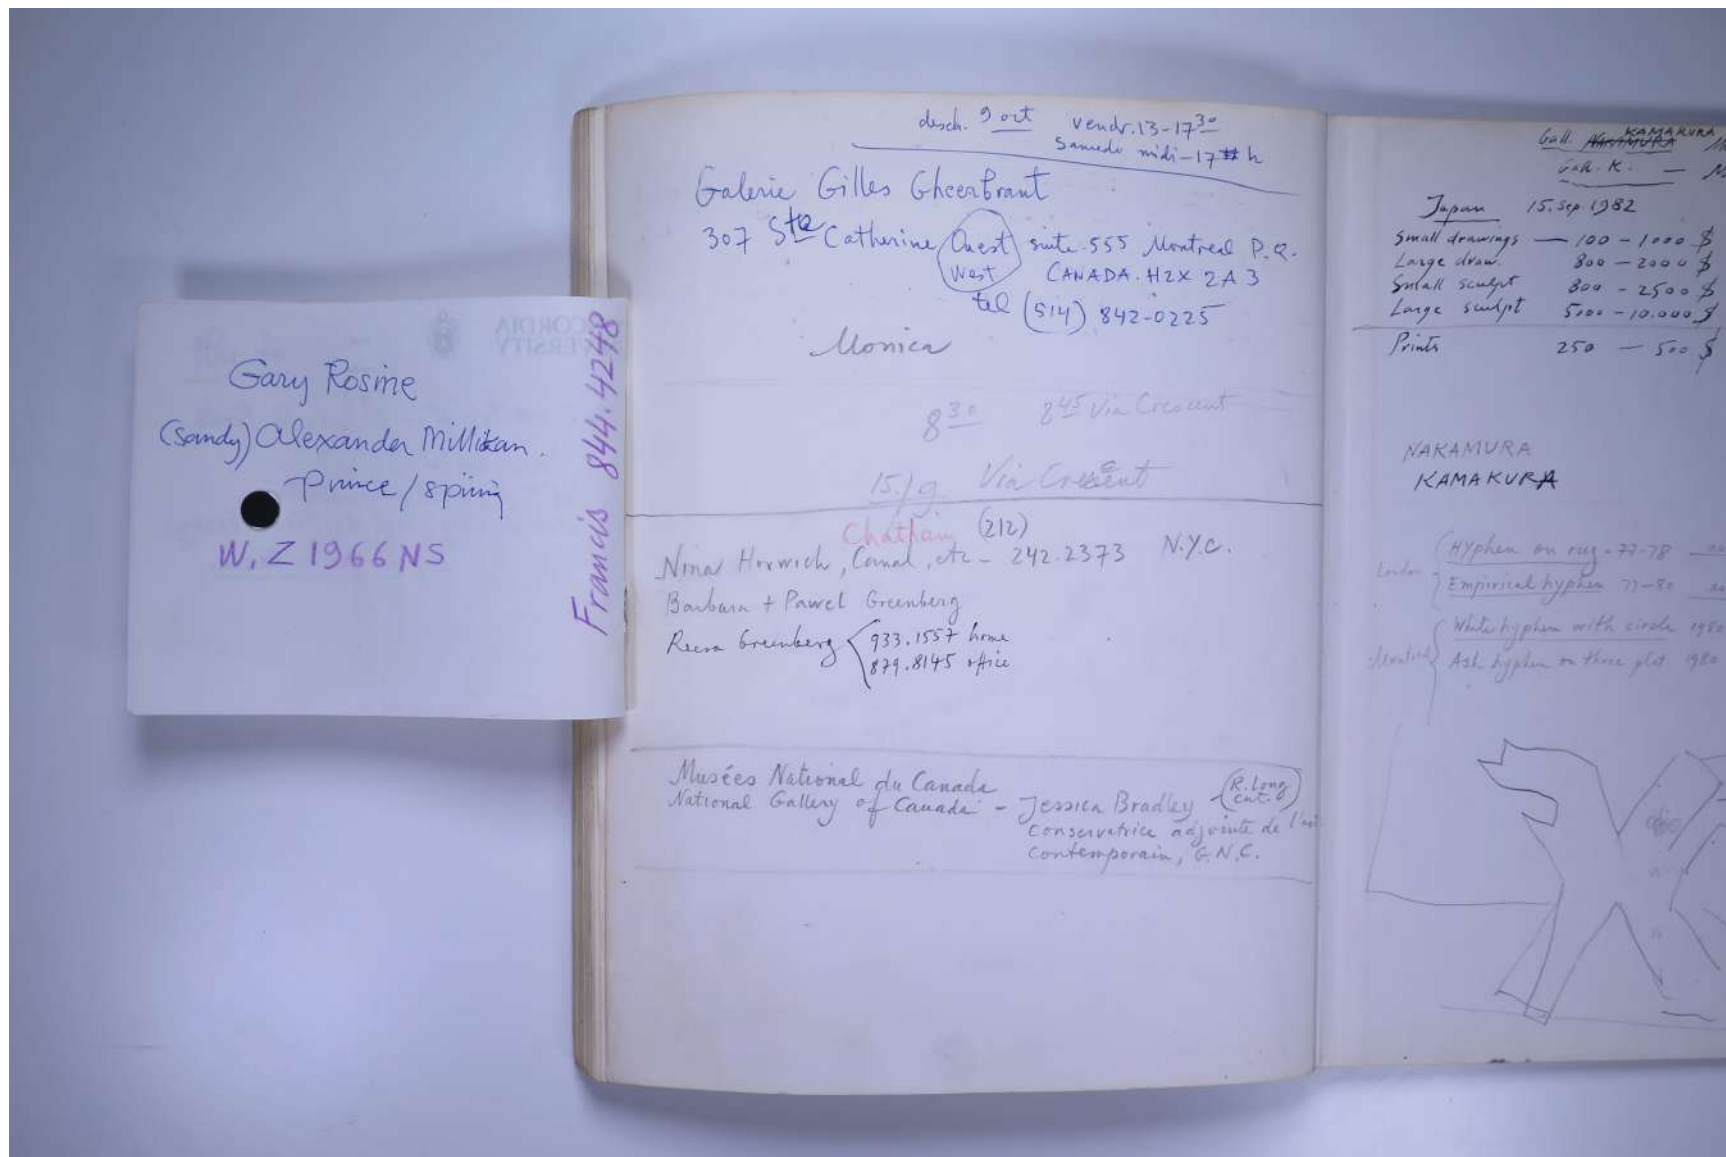

For further use of this material please seek formal permission from the **PAUL NEAGU** ESTATE.

PAUL NEAGU ESTATE

SKETCHBOOK: **Untitled** (82 Plain Unis)

Reference No.
PNE 22.075

Gary Rosine
(Sandy) Alexander Millikan
Prince / spinning
W, Z 1966 NS
Francis 844.4248