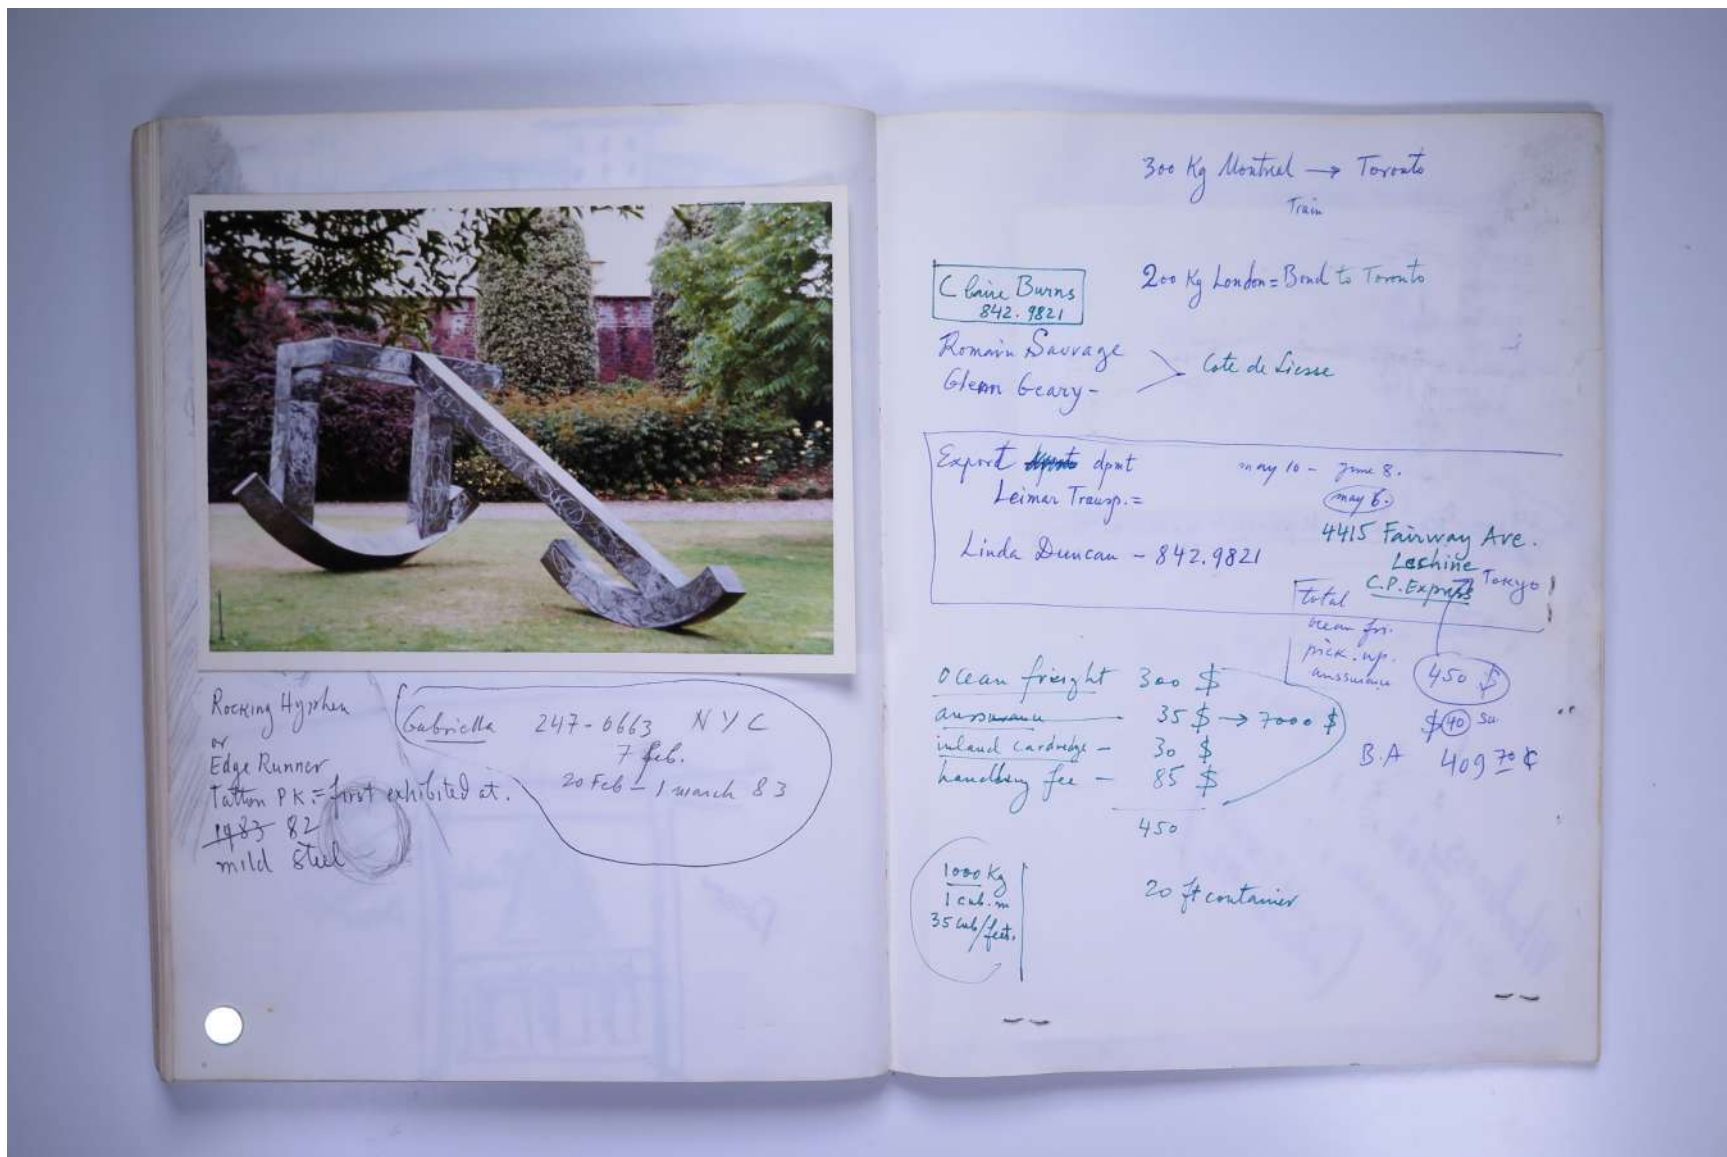

For further use of this material please seek formal permission from the **PAUL NEAGU** ESTATE.

PAUL NEAGU ESTATE

SKETCHBOOK: **Untitled** (82 Plain Unis)

Reference No.
PNE 22.069

Rocking Hyphen
or
Edge Runner
Tattoo PK = first exhibited at.
1983 82
mild steel