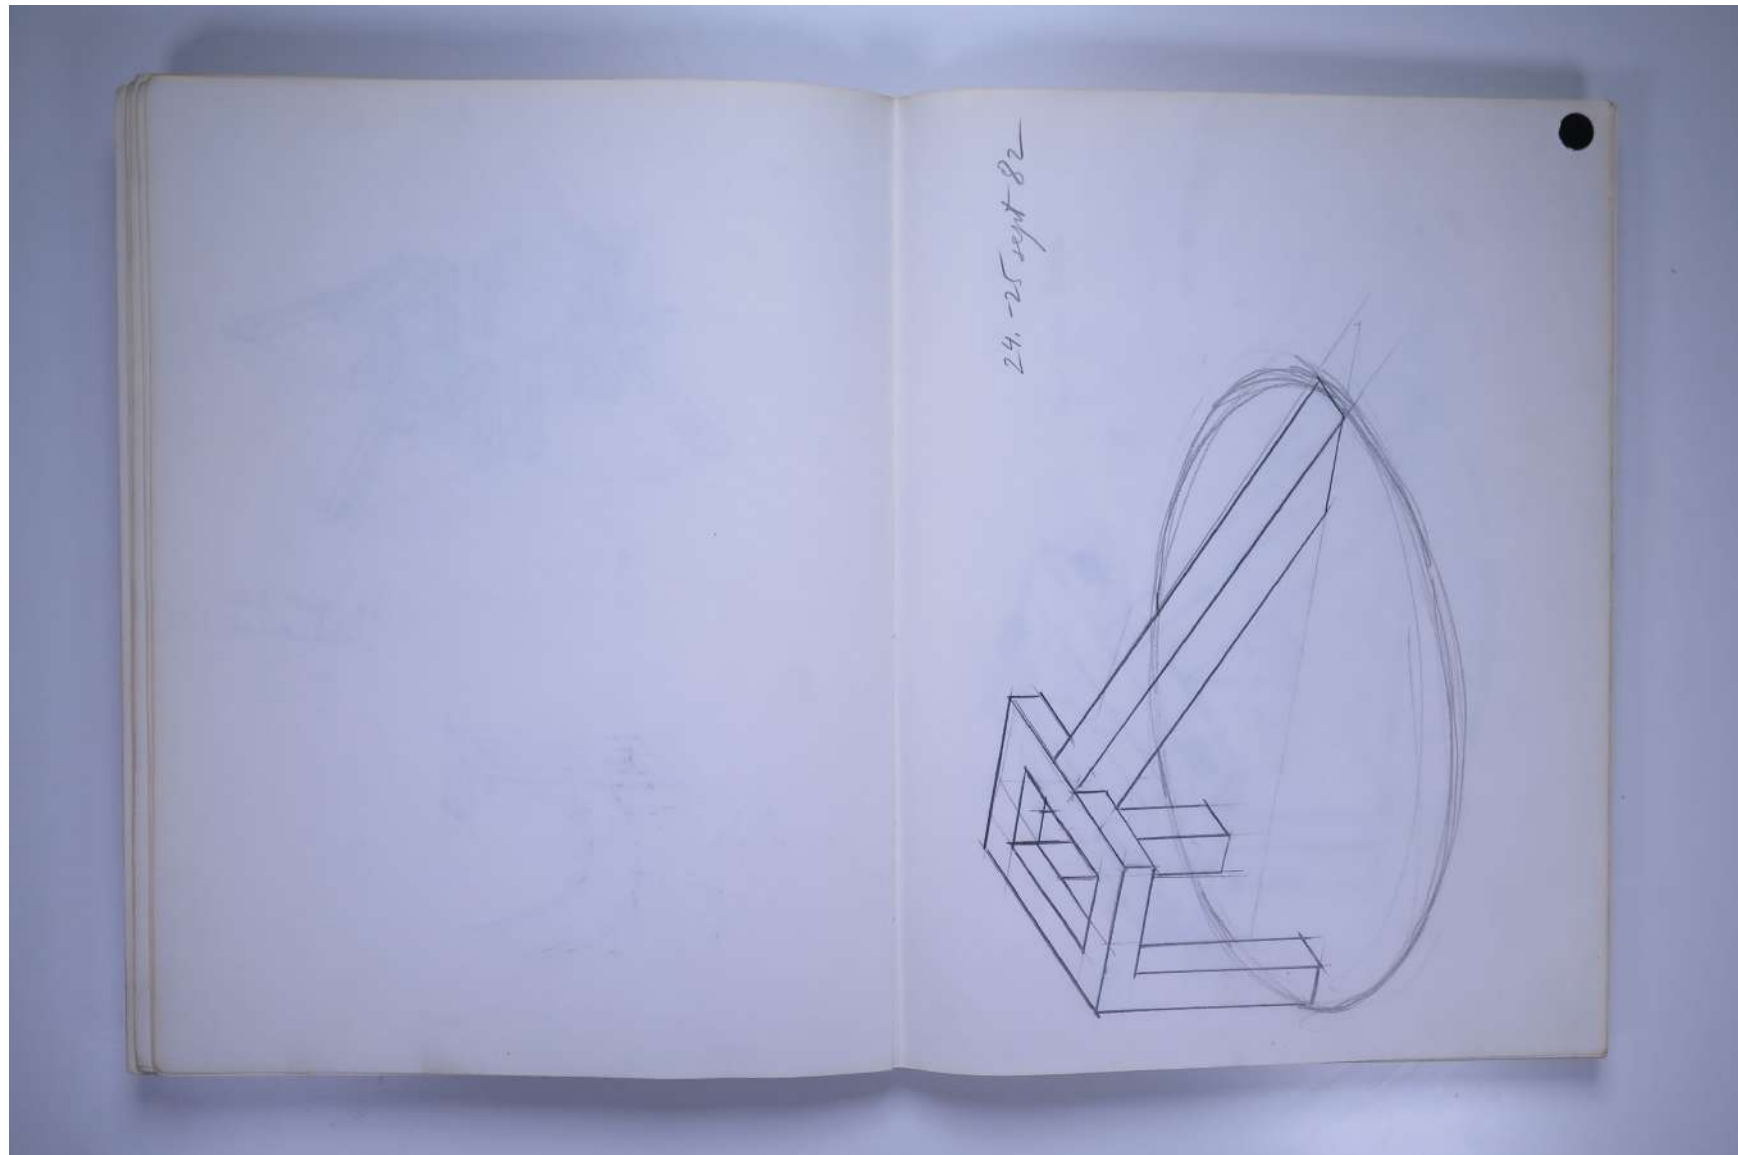

PAUL NEAGU ESTATE

SKETCHBOOK: **Untitled** (82 Plain Unis)

Reference No.

PNE 22.010

Usage terms: © Estate of Paul Neagu. No copying, republication, modification or any other unauthorised use is allowed for material © **PAUL NEAGU** ESTATE.
For further use of this material please seek formal permission from the **PAUL NEAGU** ESTATE.