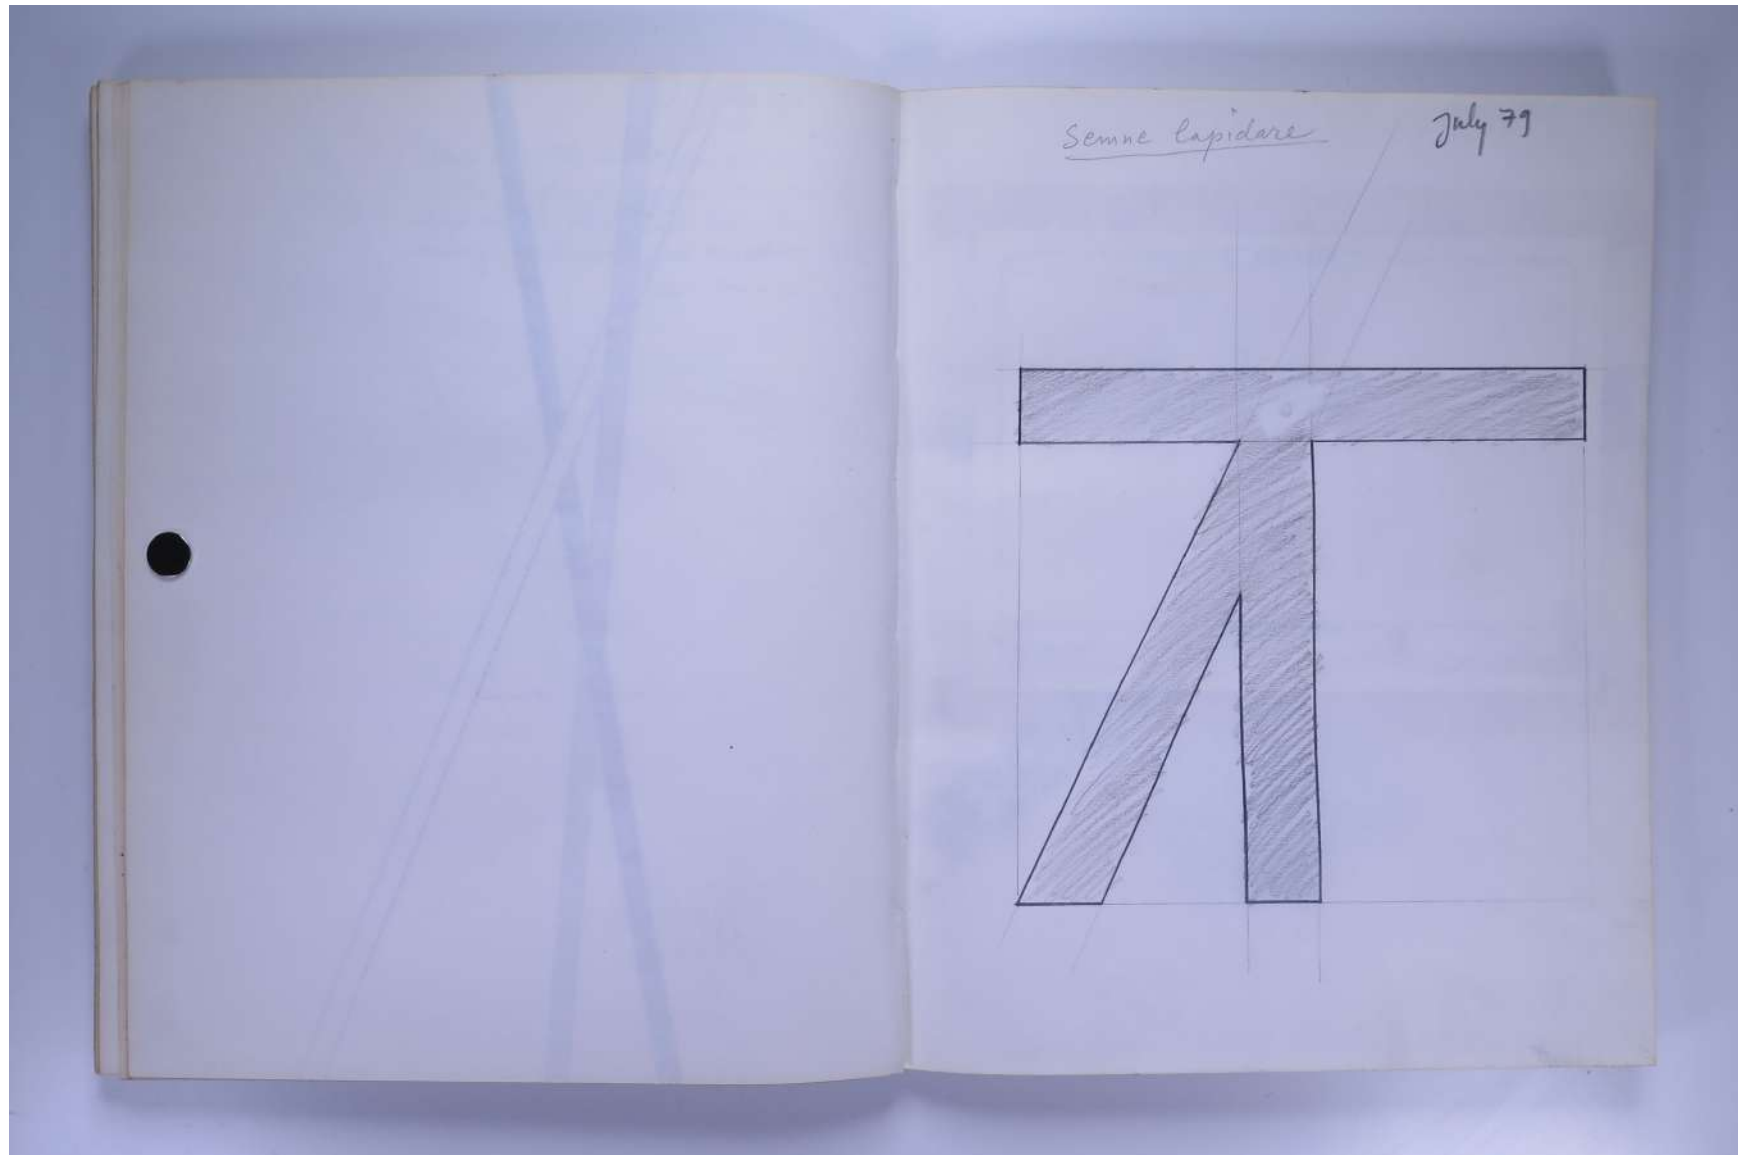

PAUL NEAGU ESTATE

SKETCHBOOK: FUSION, STAR MAKING, ASTARE!,
DEFINITION, ENNEAGON, WAKE, WITNESS - 1979

Reference No.
PNE 21.058

Usage terms: © Estate of Paul Neagu. No copying, republication, modification or any other unauthorised use is allowed for material © **PAUL NEAGU** ESTATE.
For further use of this material please seek formal permission from the **PAUL NEAGU** ESTATE.