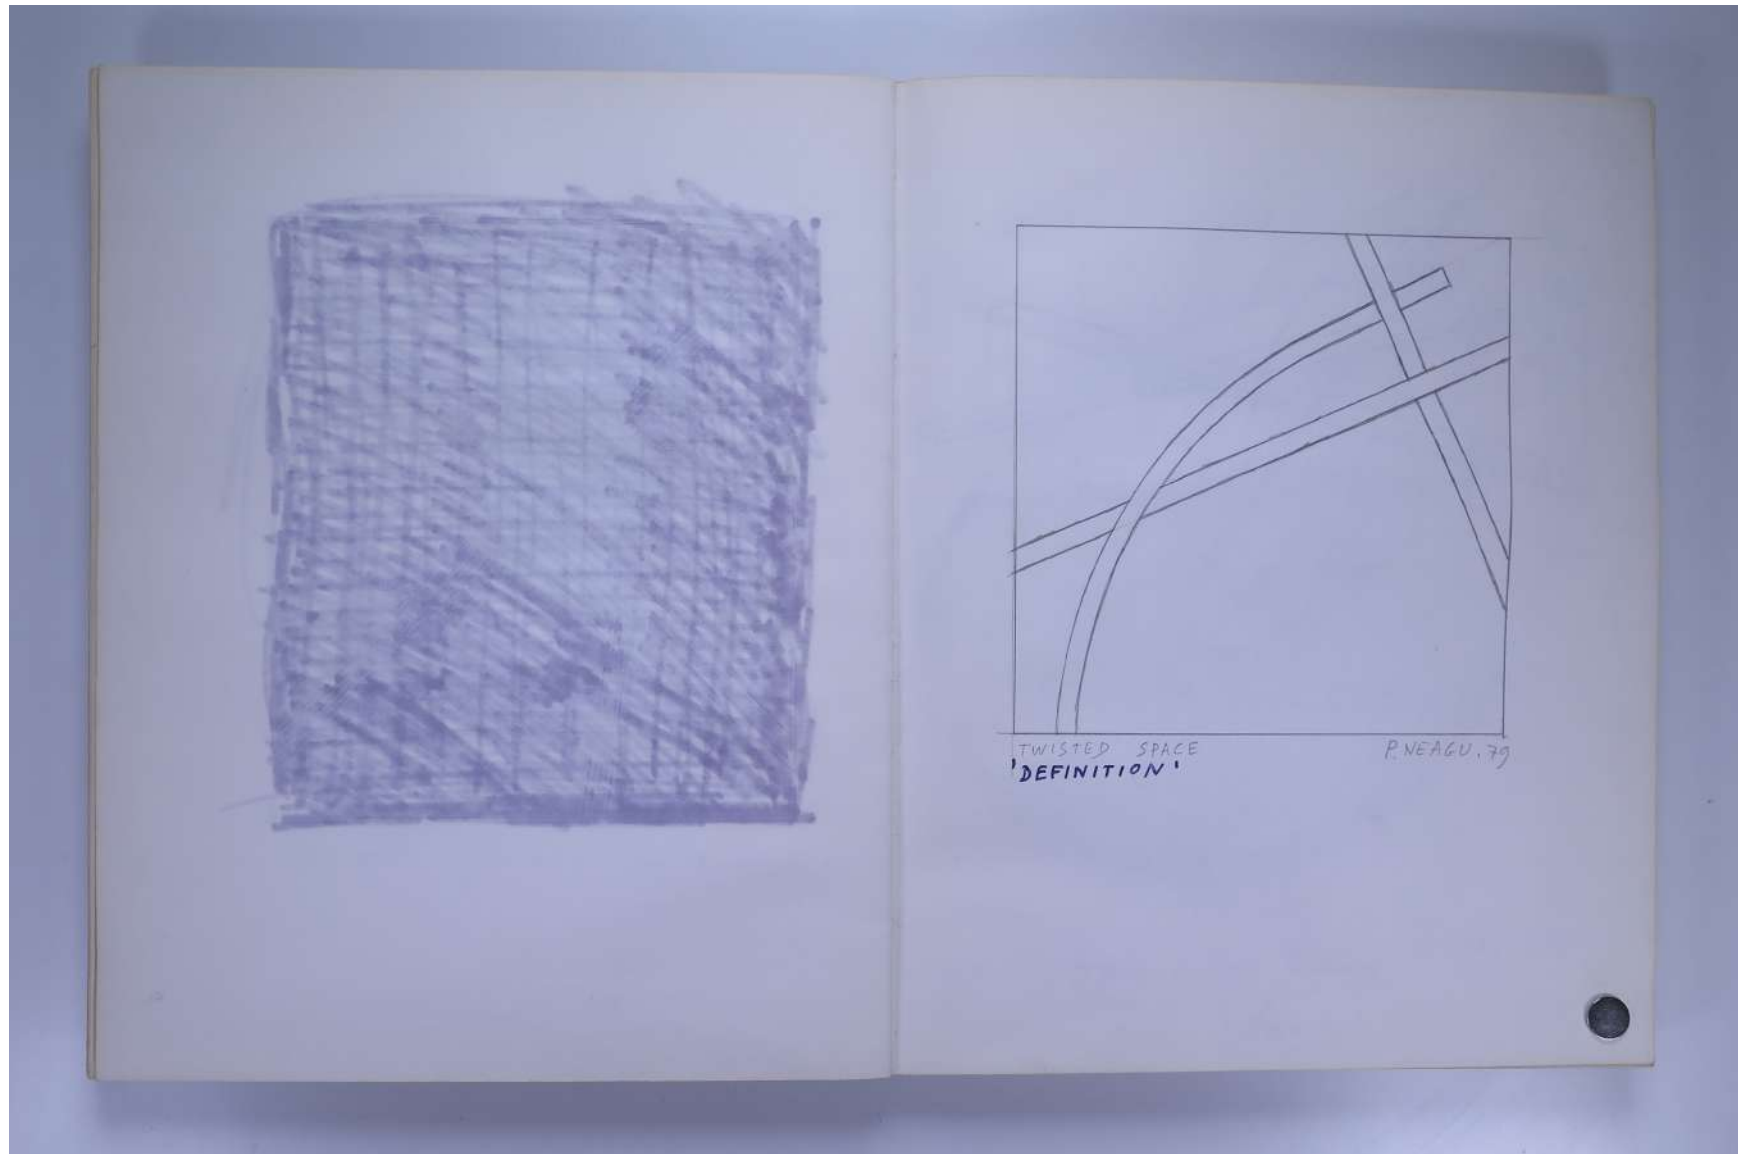

PAUL NEAGU ESTATE

SKETCHBOOK: FUSION, STAR MAKING, ASTARE!,
DEFINITION, ENNEAGON, WAKE, WITNESS - 1979

Reference No.
PNE 21.029

Usage terms: © Estate of Paul Neagu. No copying, republication, modification or any other unauthorised use is allowed for material © **PAUL NEAGU ESTATE**.
For further use of this material please seek formal permission from the **PAUL NEAGU ESTATE**.