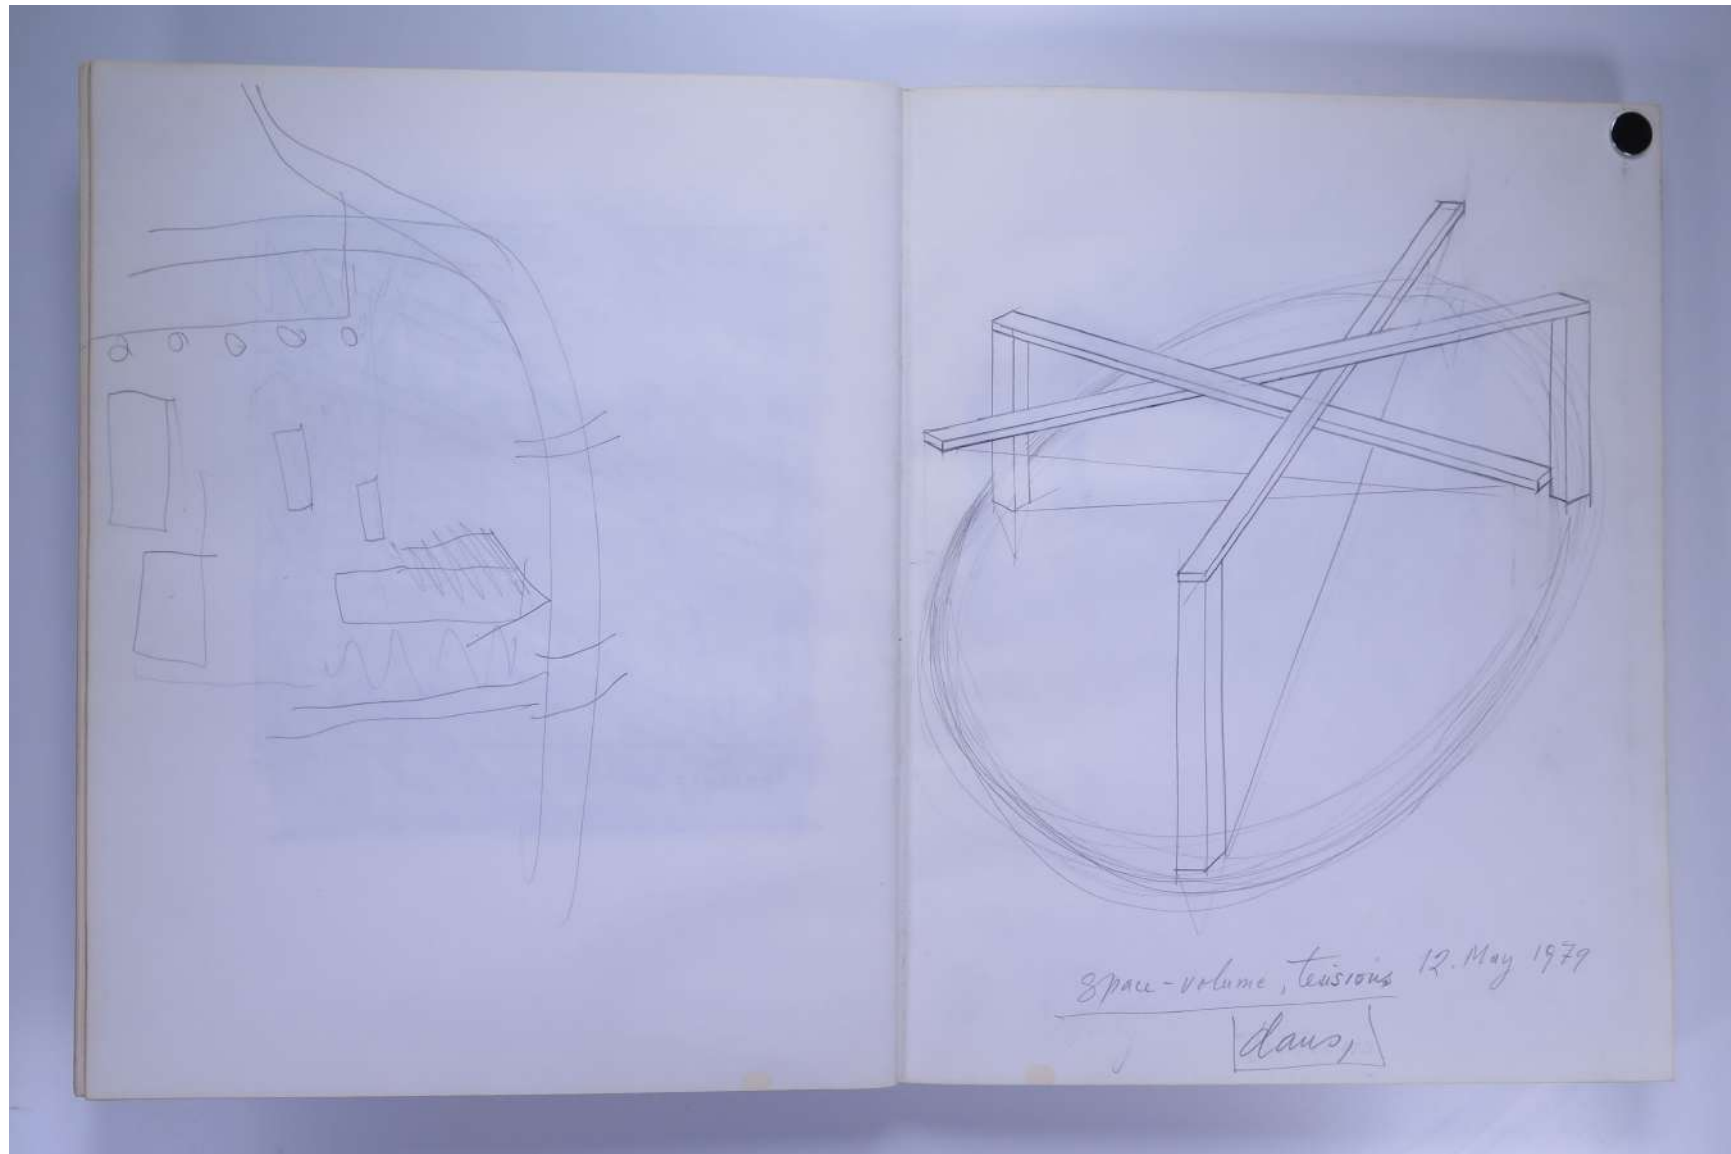

PAUL NEAGU ESTATE

SKETCHBOOK: FUSION, STAR MAKING, ASTARE!,
DEFINITION, ENNEAGON, WAKE, WITNESS - 1979

Reference No.

PNE 21.030

Usage terms: © Estate of Paul Neagu. No copying, republication, modification or any other unauthorised use is allowed for material © **PAUL NEAGU ESTATE**.
For further use of this material please seek formal permission from the **PAUL NEAGU ESTATE**.