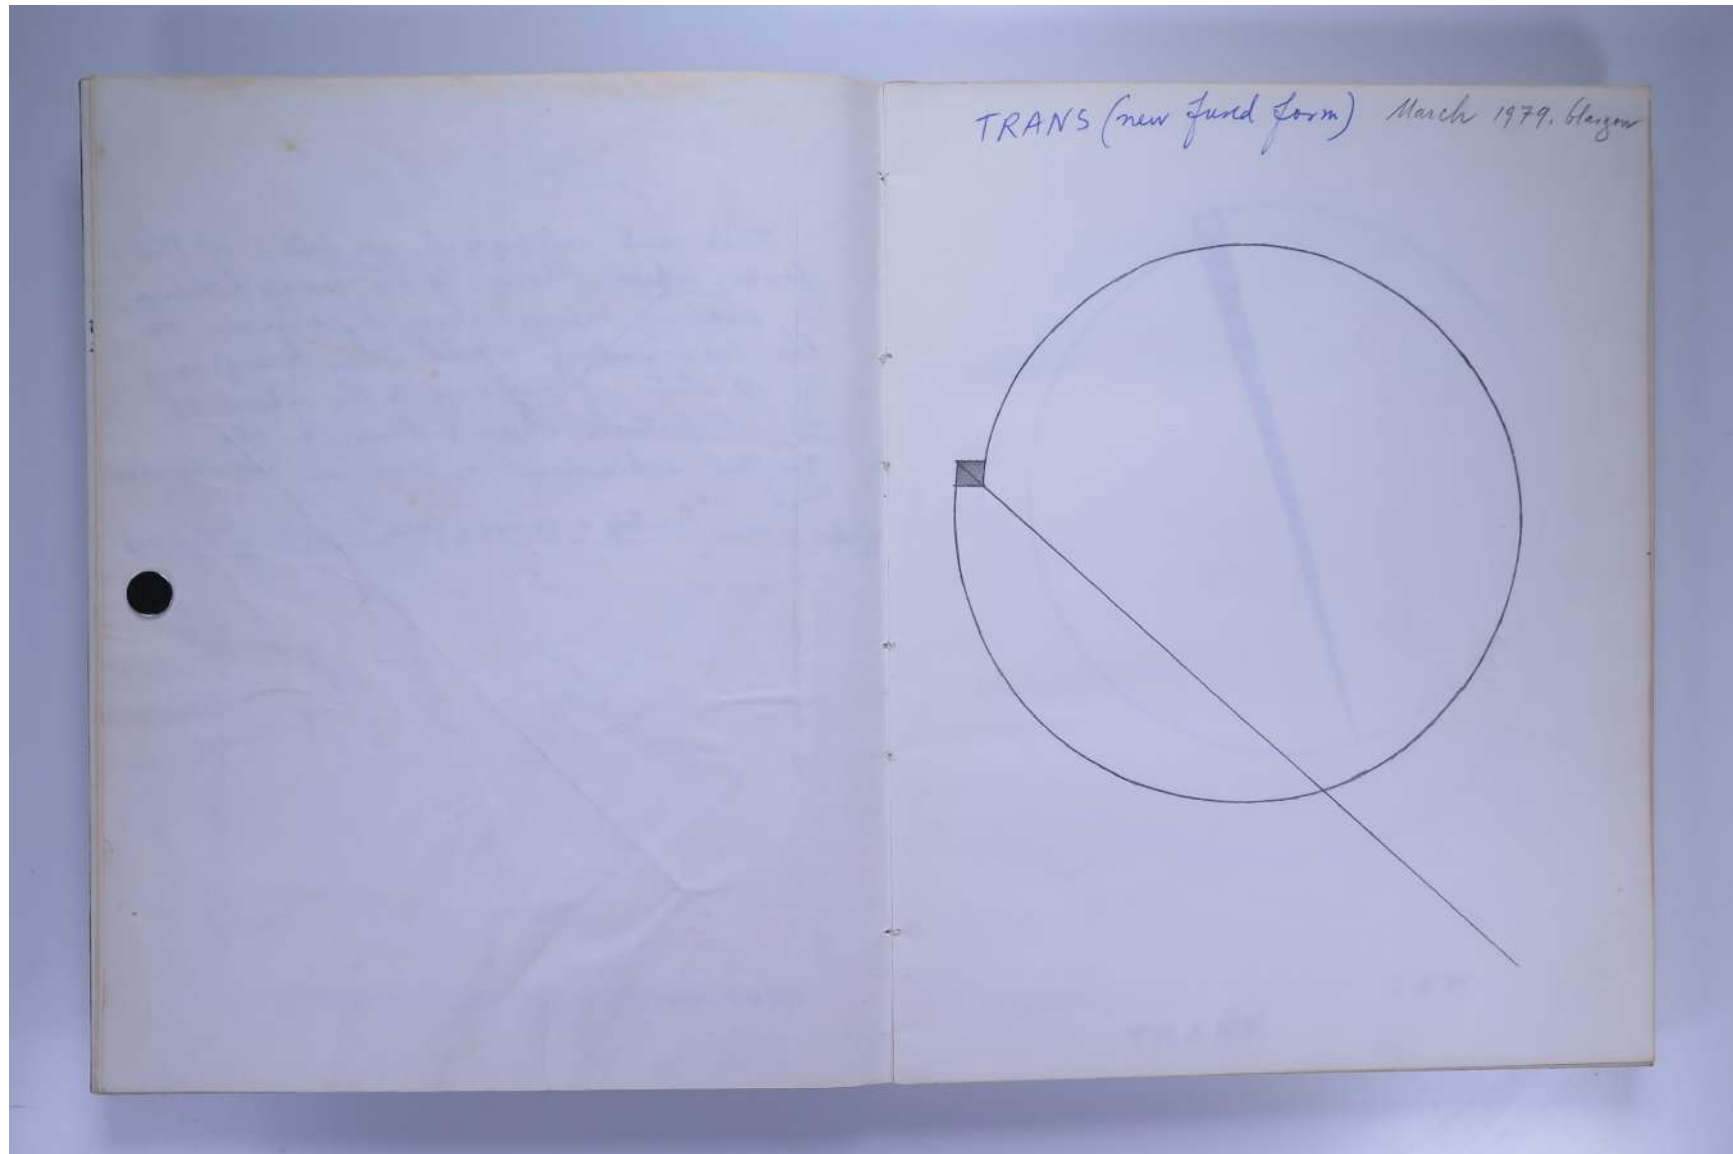

PAUL NEAGU ESTATE

SKETCHBOOK: FUSION, STAR MAKING, ASTARE!,
DEFINITION, ENNEAGON, WAKE, WITNESS - 1979

Reference No.
PNE 21.007

Usage terms: © Estate of Paul Neagu. No copying, republication, modification or any other unauthorised use is allowed for material © **PAUL NEAGU** ESTATE.
For further use of this material please seek formal permission from the **PAUL NEAGU** ESTATE.