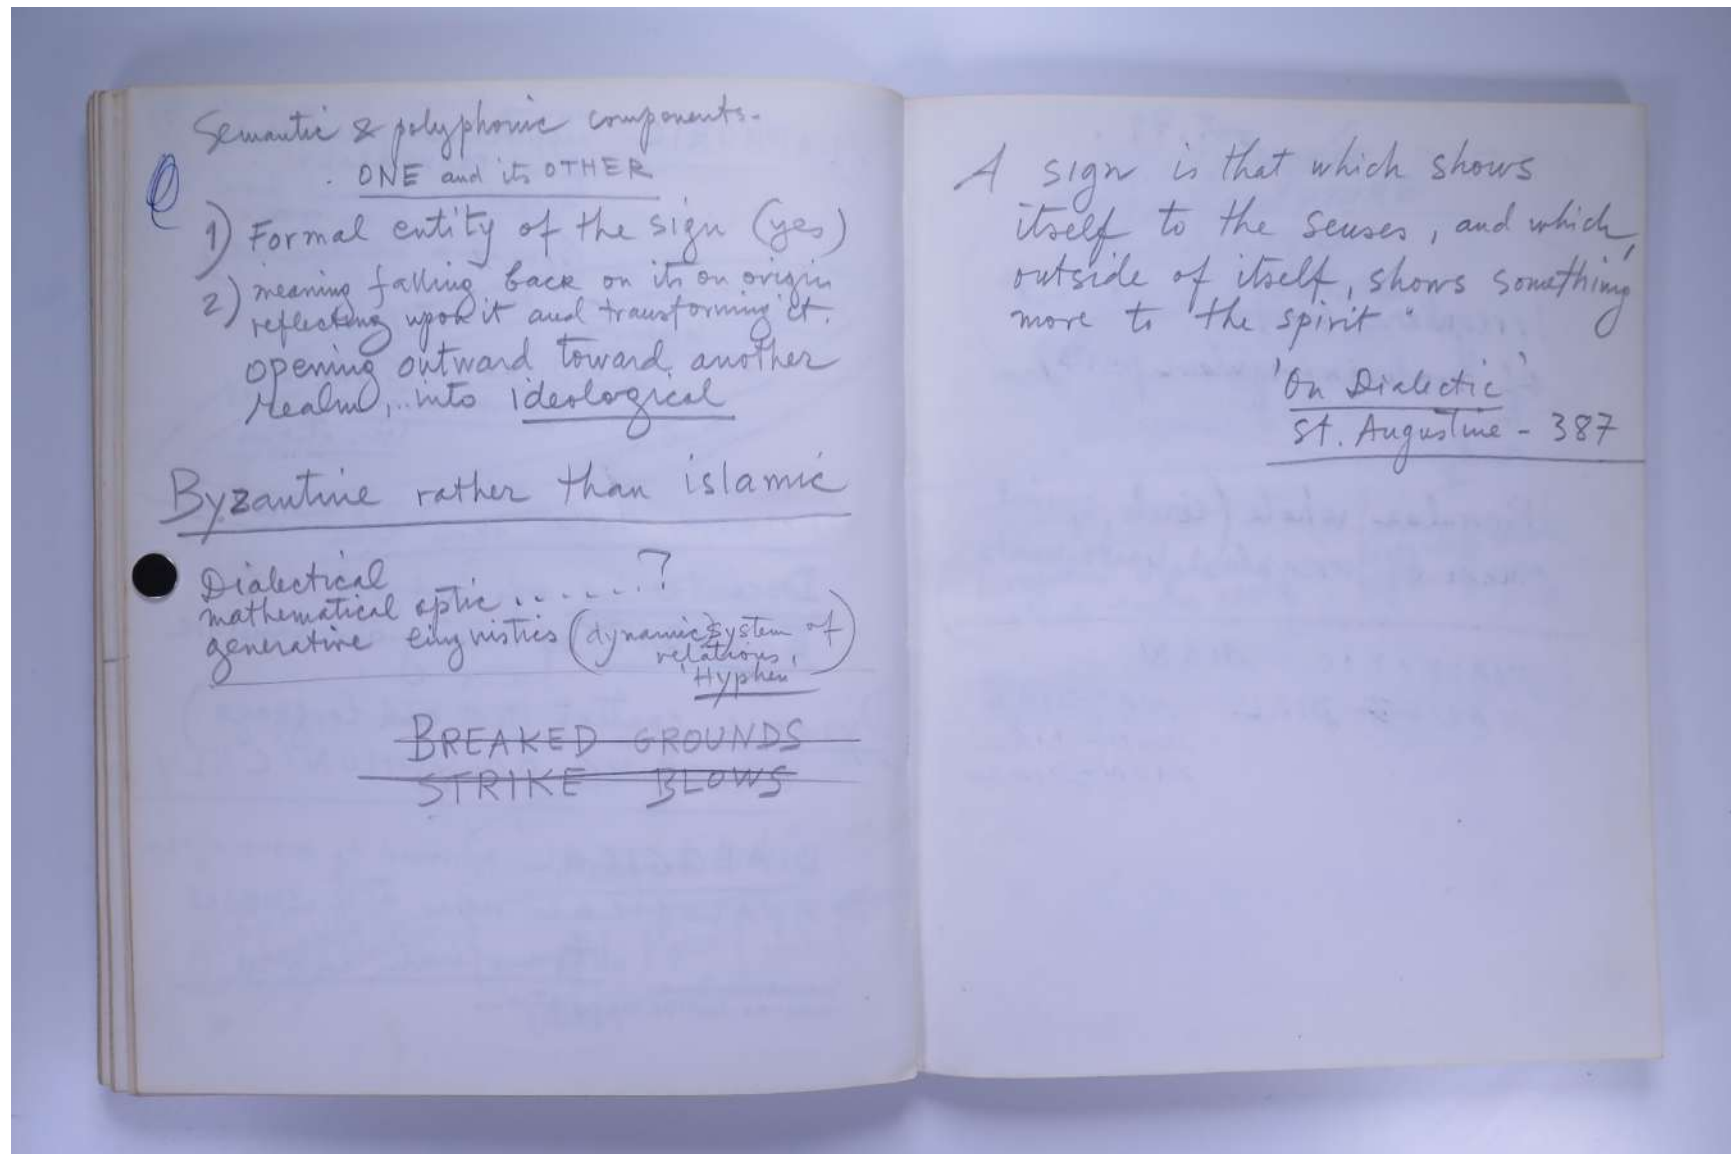

PAUL NEAGU ESTATE

SKETCHBOOK: FUSION, STAR MAKING, ASTARE!,
DEFINITION, ENNEAGON, WAKE, WITNESS - 1979

Reference No.
PNE 21.075

Usage terms: © Estate of Paul Neagu. No copying, republication, modification or any other unauthorised use is allowed for material © **PAUL NEAGU ESTATE**.

For further use of this material please seek formal permission from the **PAUL NEAGU ESTATE**.