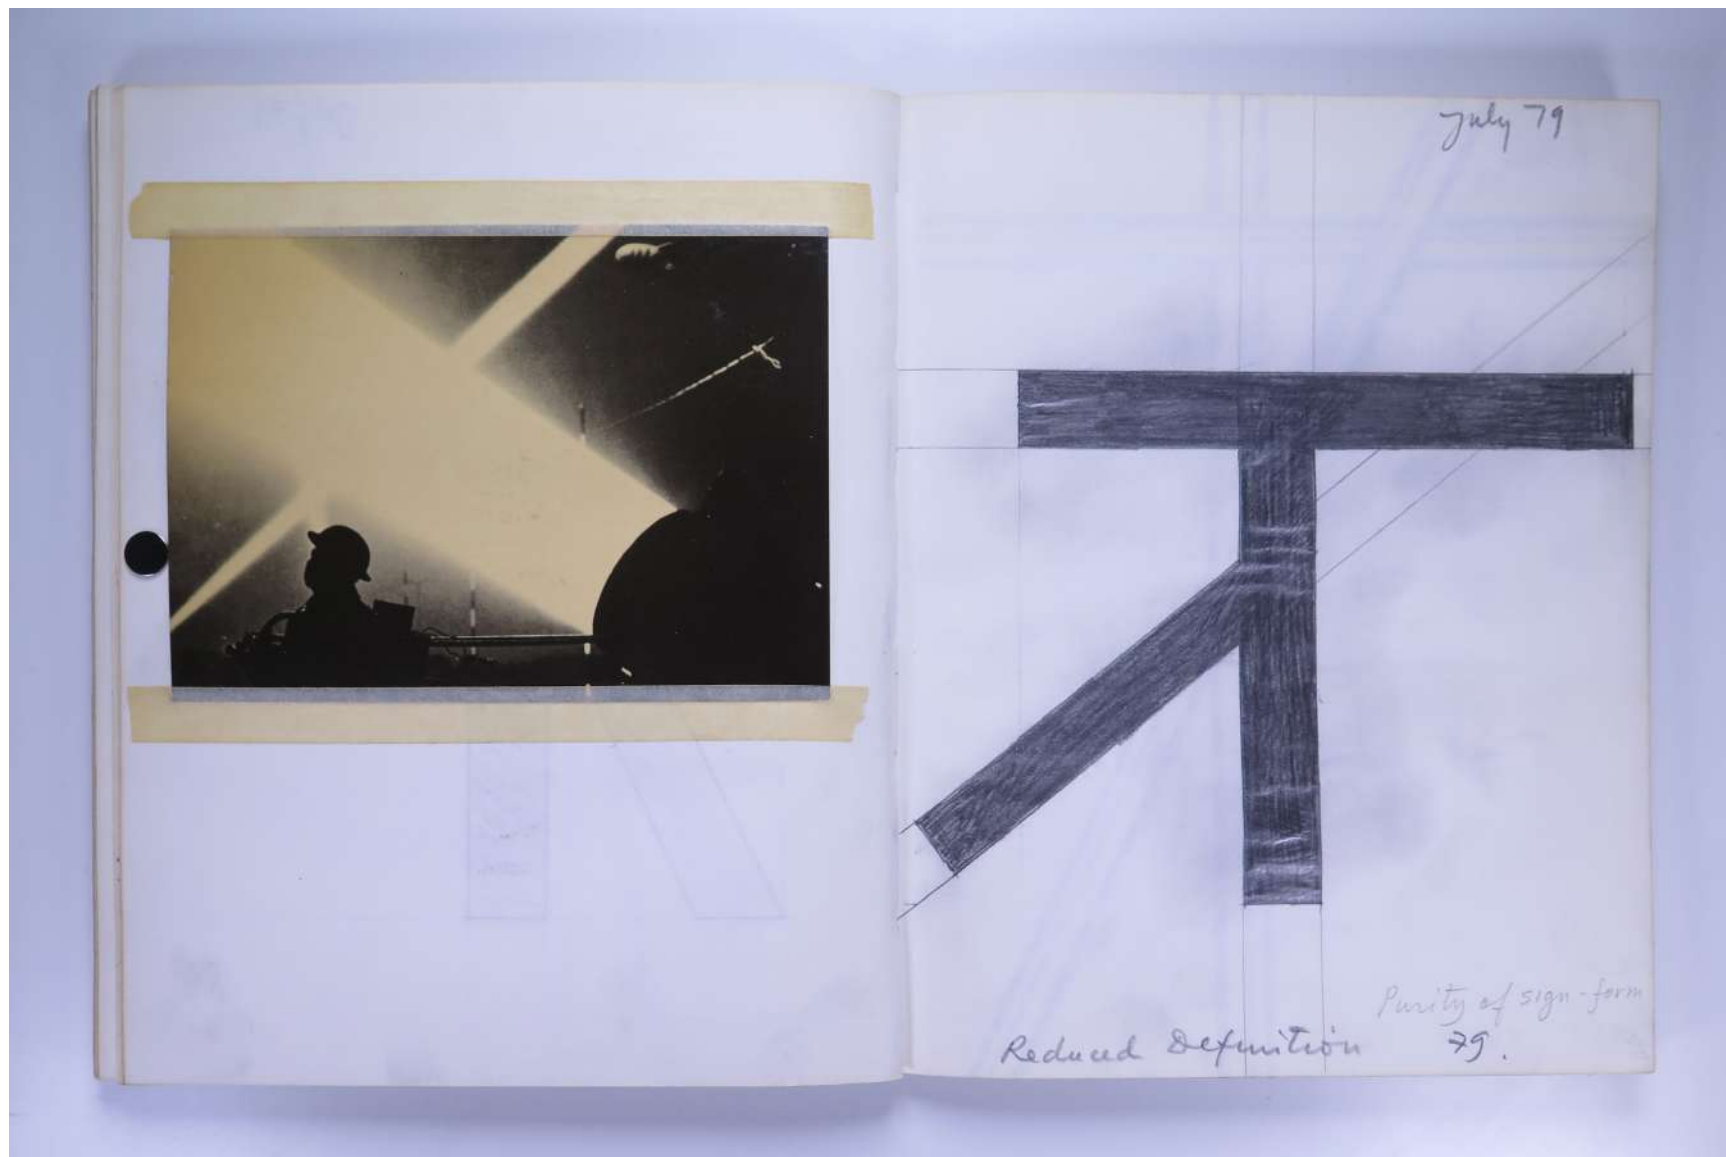

PAUL NEAGU ESTATE

SKETCHBOOK: FUSION, STAR MAKING, ASTARE!,
DEFINITION, ENNEAGON, WAKE, WITNESS - 1979

Reference No.
PNE 21.059

Usage terms: © Estate of Paul Neagu. No copying, republication, modification or any other unauthorised use is allowed for material © **PAUL NEAGU** ESTATE.
For further use of this material please seek formal permission from the **PAUL NEAGU** ESTATE.