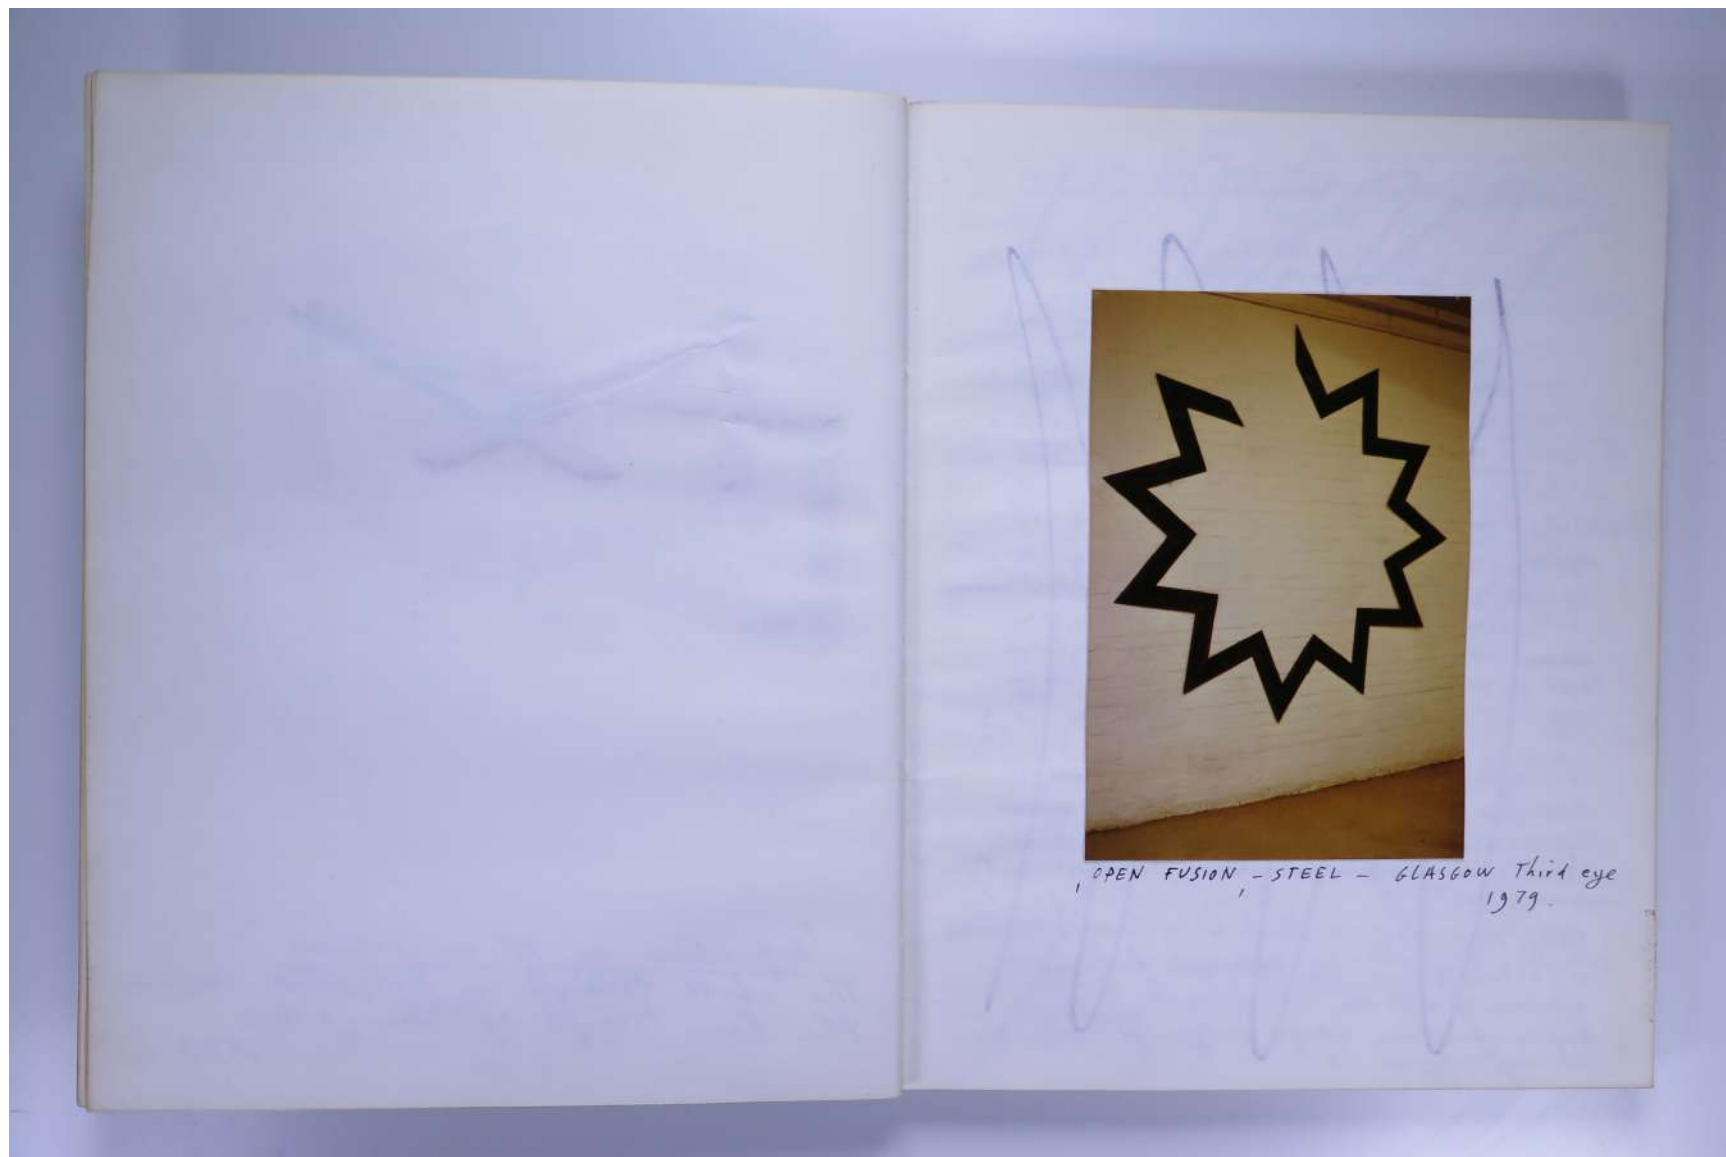

PAUL NEAGU ESTATE

SKETCHBOOK: FUSION, STAR MAKING, ASTARE!,
DEFINITION, ENNEAGON, WAKE, WITNESS - 1979

Reference No.
PNE 21.032

Usage terms: © Estate of Paul Neagu. No copying, republication, modification or any other unauthorised use is allowed for material © **PAUL NEAGU** ESTATE.
For further use of this material please seek formal permission from the **PAUL NEAGU** ESTATE.