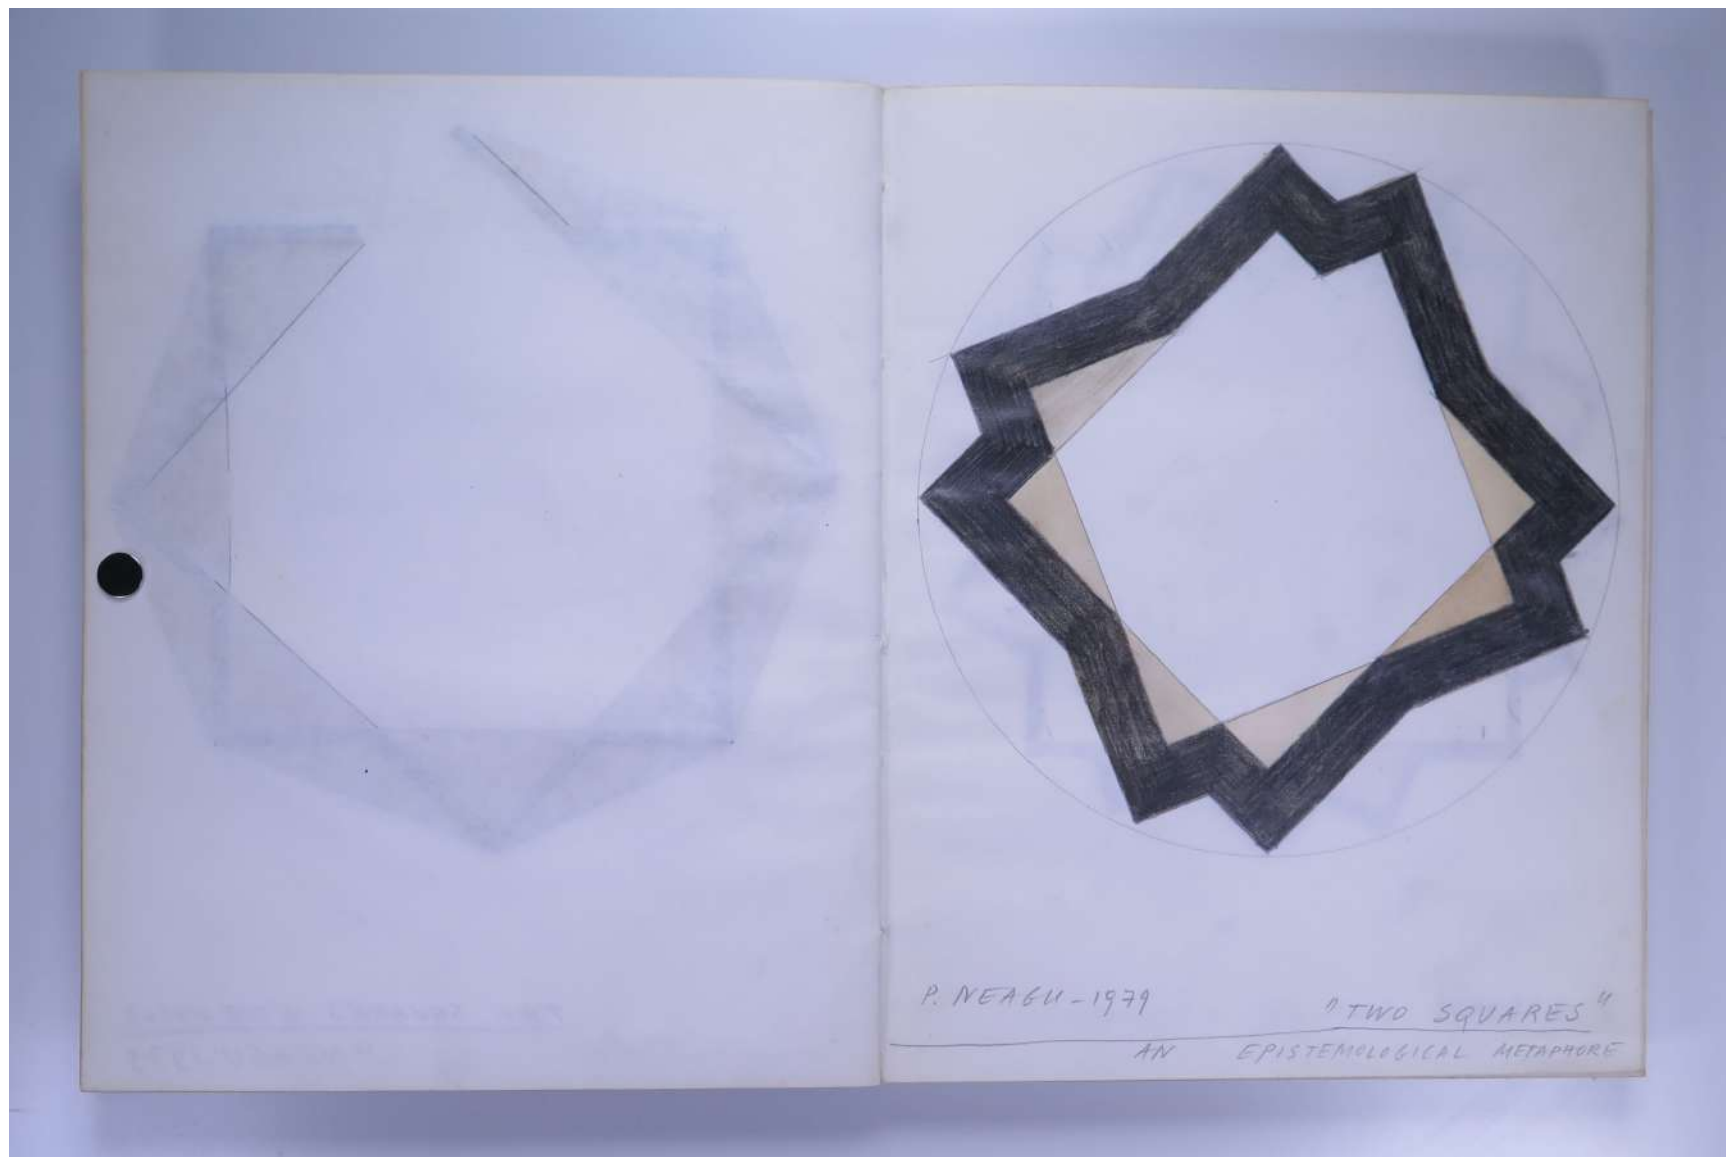

PAUL NEAGU ESTATE

SKETCHBOOK: FUSION, STAR MAKING, ASTARE!,
DEFINITION, ENNEAGON, WAKE, WITNESS - 1979

Reference No.
PNE 21.015

Usage terms: © Estate of Paul Neagu. No copying, republication, modification or any other unauthorised use is allowed for material © **PAUL NEAGU ESTATE**.
For further use of this material please seek formal permission from the **PAUL NEAGU ESTATE**.