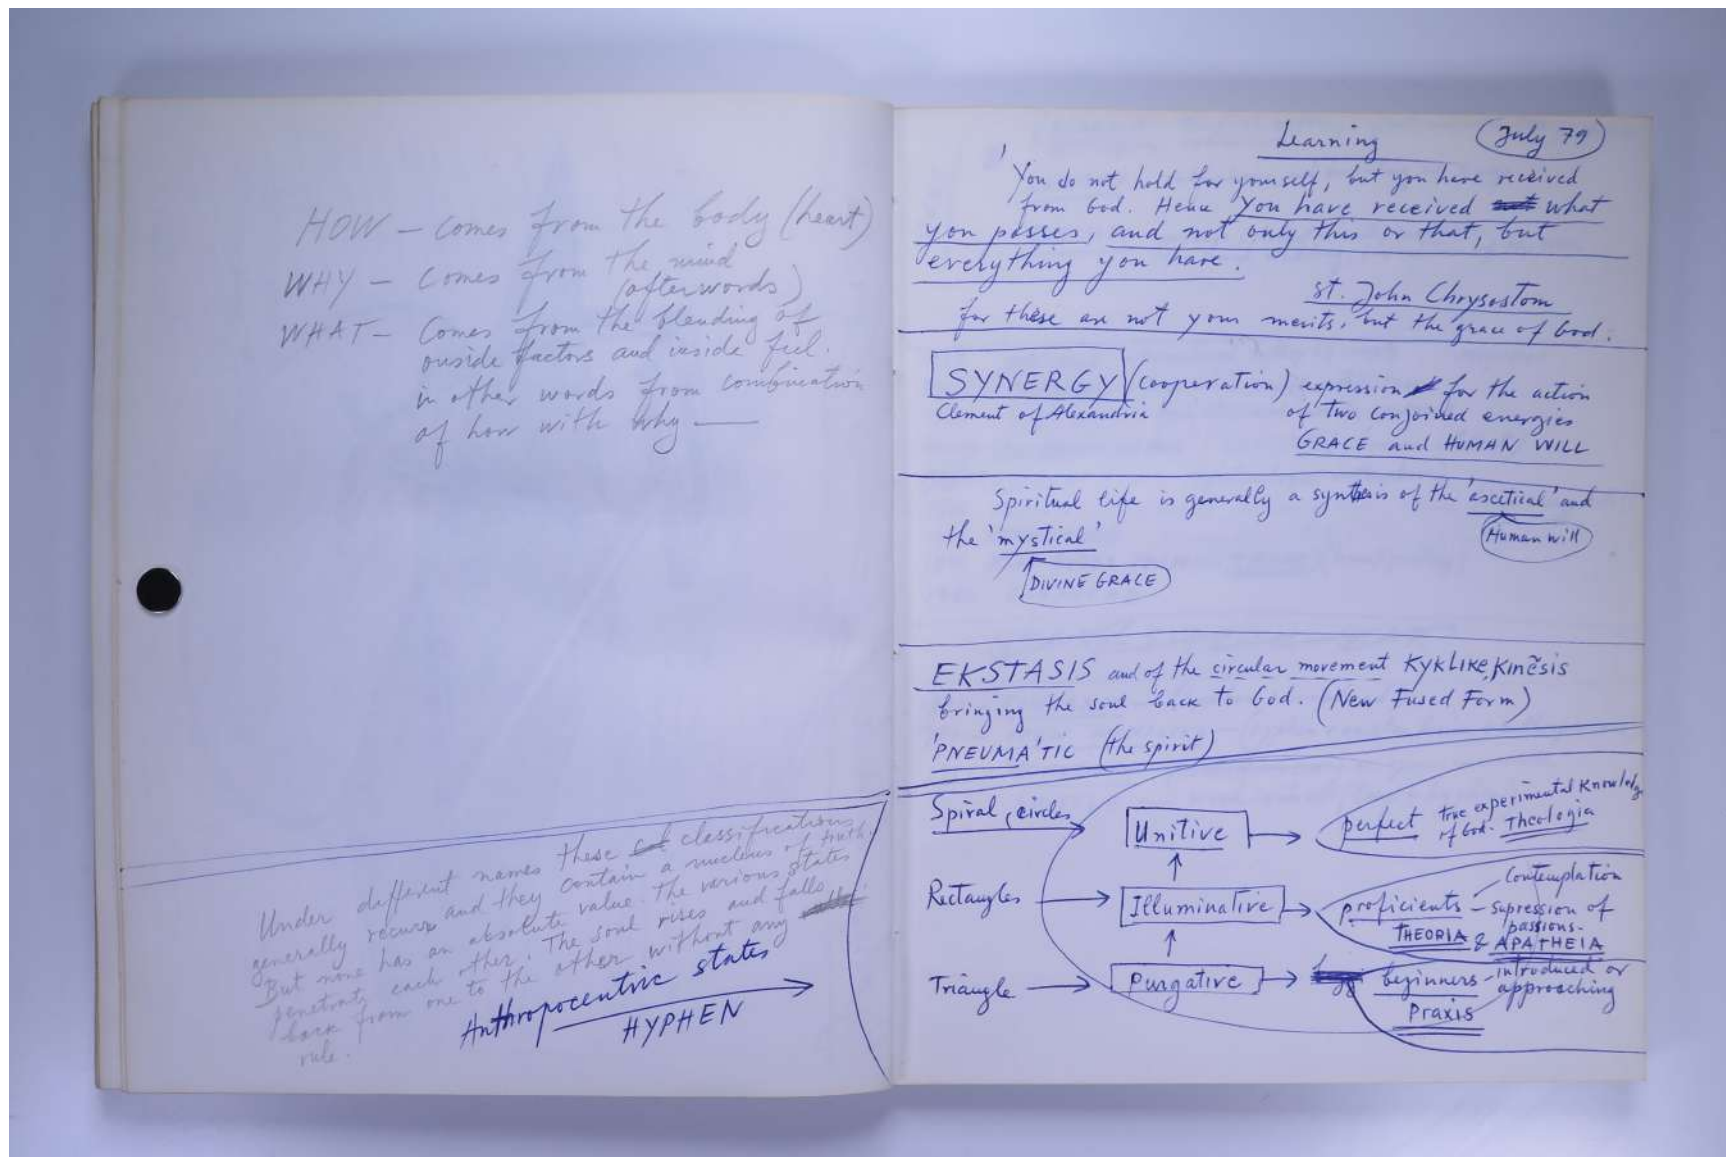

PAUL NEAGU ESTATE

SKETCHBOOK: FUSION, STAR MAKING, ASTARE!,
DEFINITION, ENNEAGON, WAKE, WITNESS - 1979

Reference No.
PNE 21.053