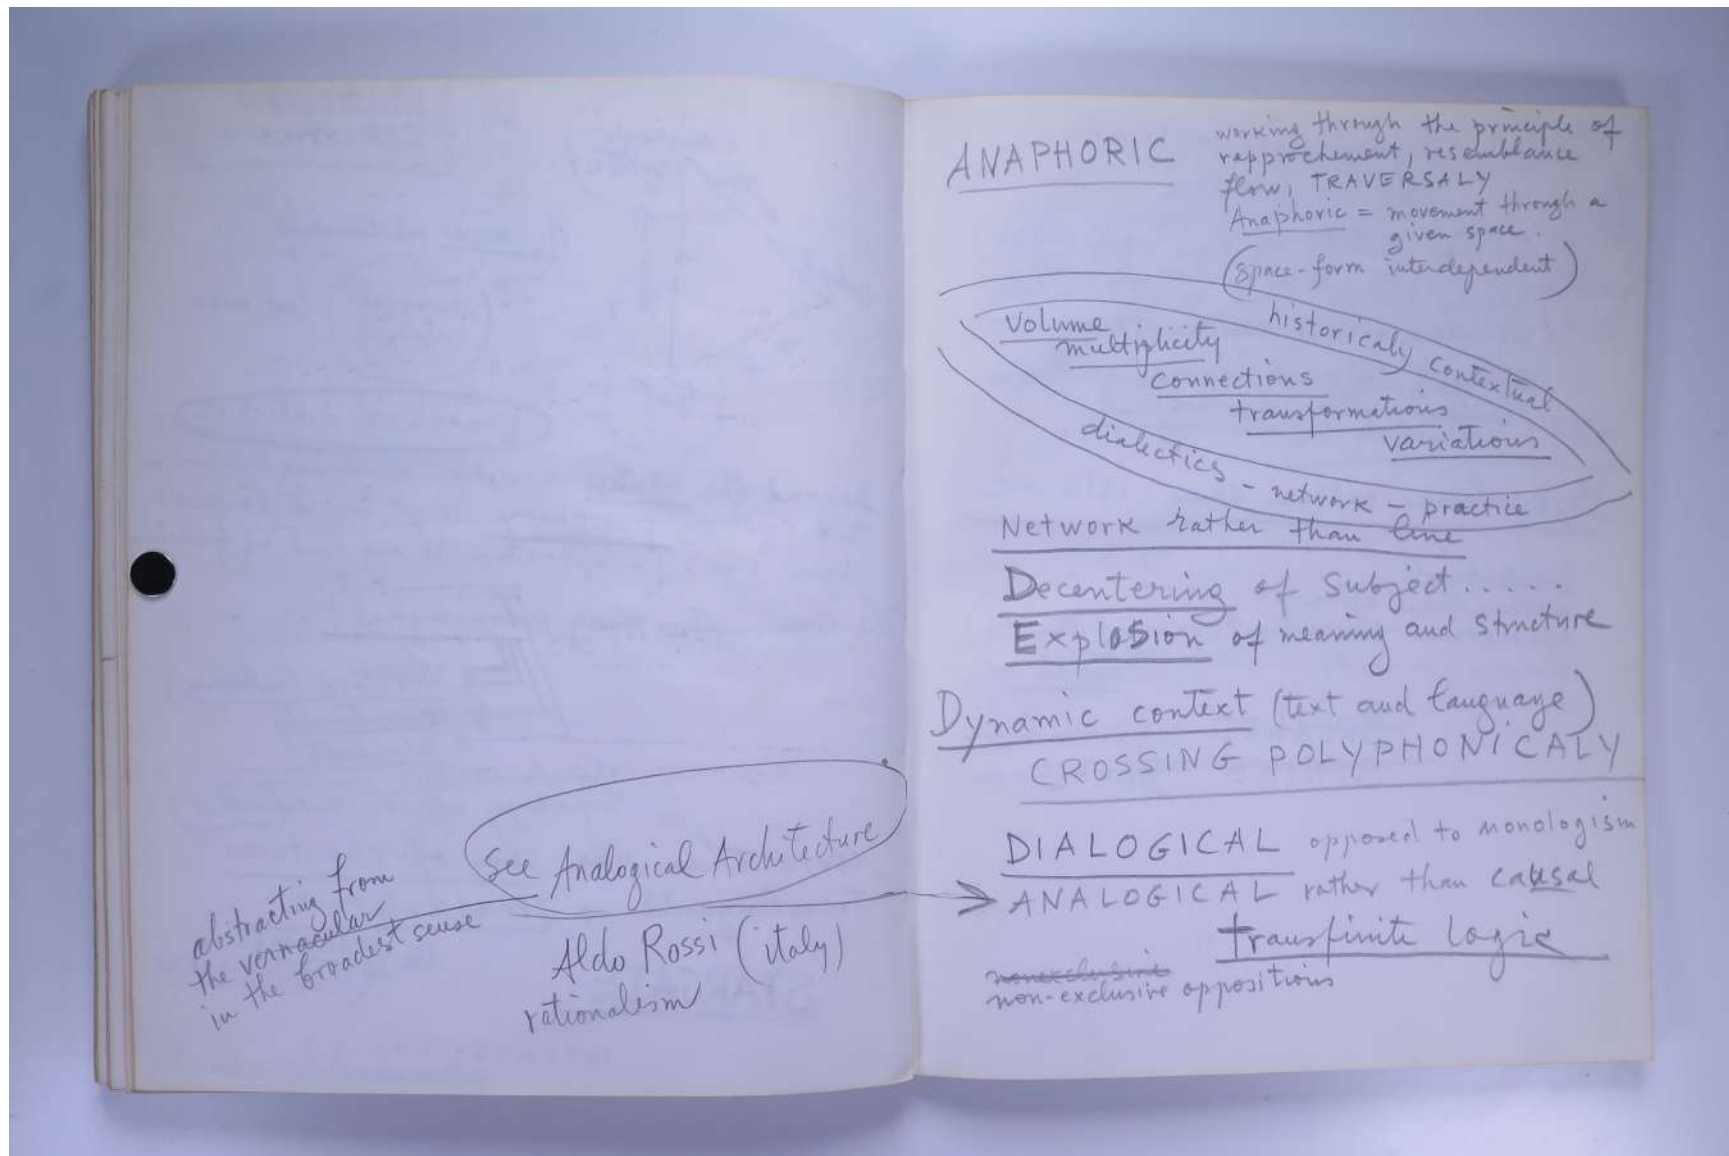

PAUL NEAGU ESTATE

SKETCHBOOK: FUSION, STAR MAKING, ASTARE!,
DEFINITION, ENNEAGON, WAKE, WITNESS - 1979

Reference No.
PNE 21.074