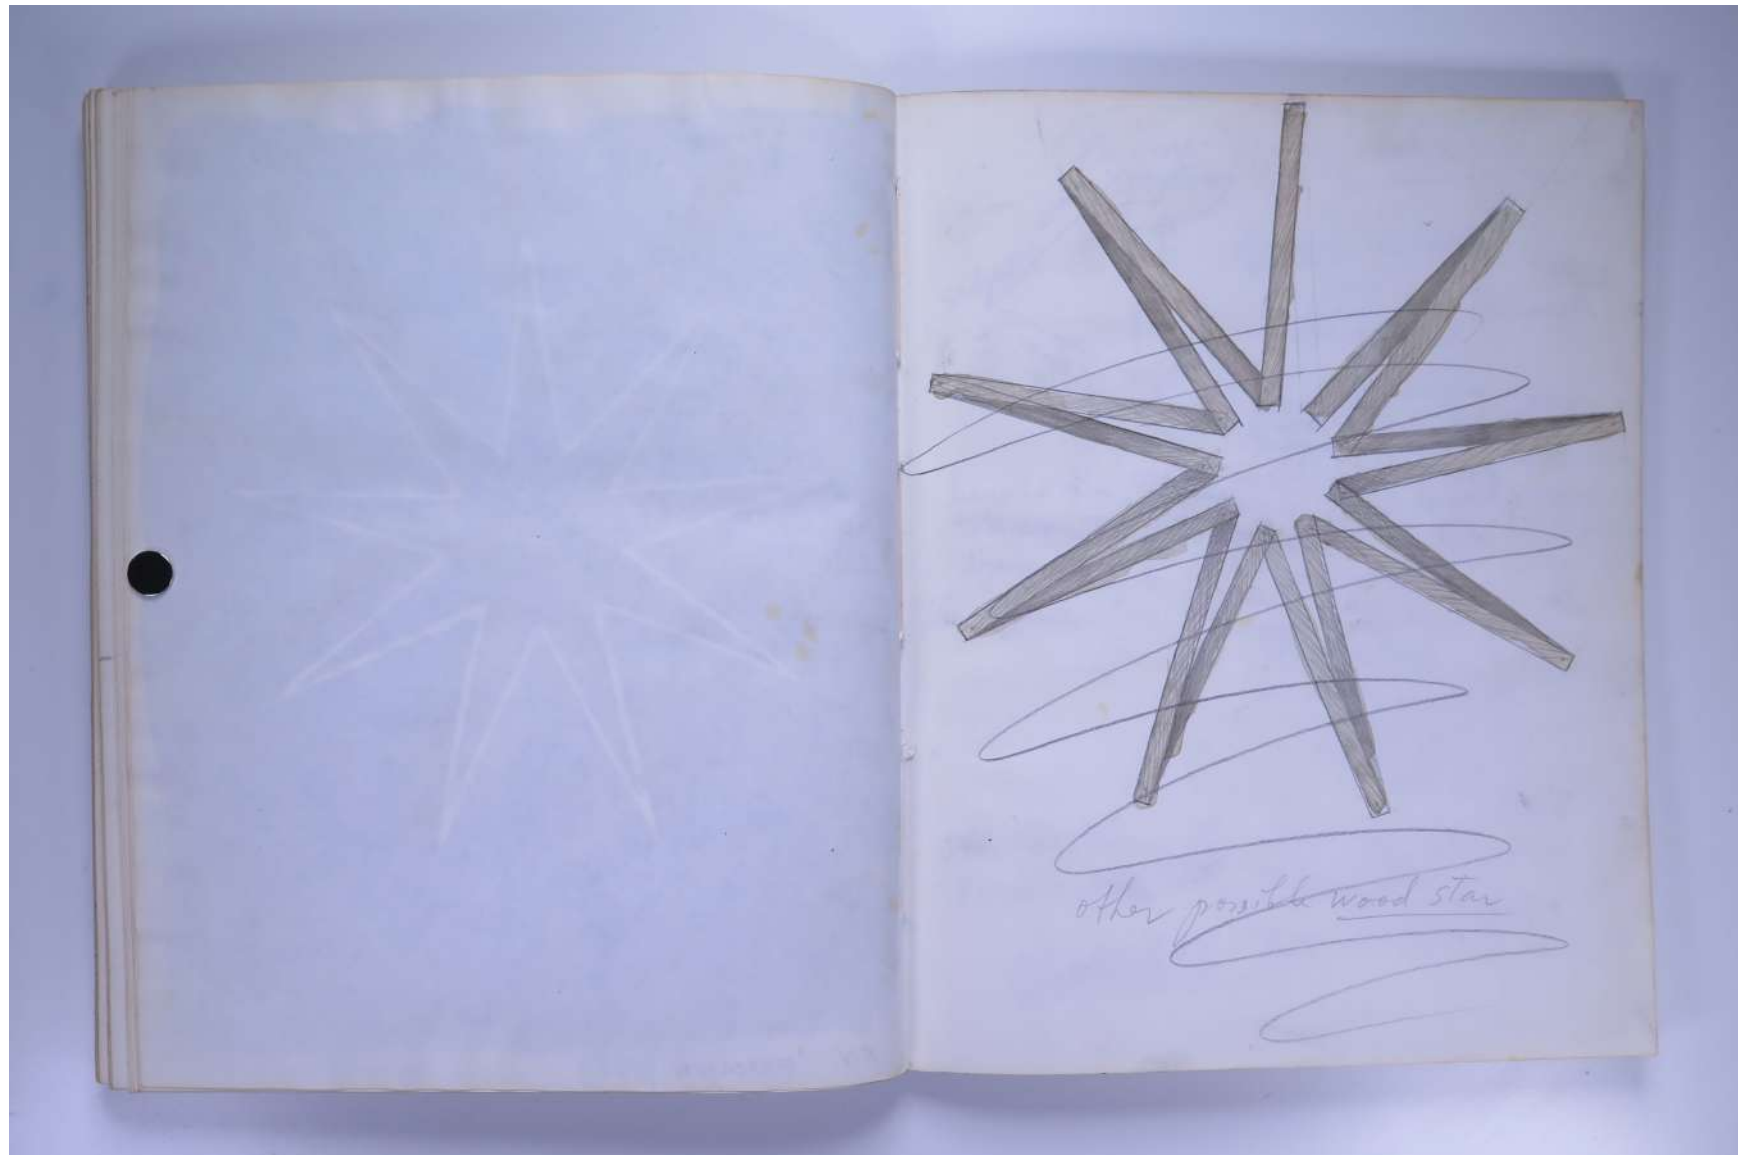

PAUL NEAGU ESTATE

SKETCHBOOK: FUSION, STAR MAKING, ASTARE!,
DEFINITION, ENNEAGON, WAKE, WITNESS - 1979

Reference No.

PNE 21.006

Usage terms: © Estate of Paul Neagu. No copying, republication, modification or any other unauthorised use is allowed for material © **PAUL NEAGU** ESTATE.
For further use of this material please seek formal permission from the **PAUL NEAGU** ESTATE.