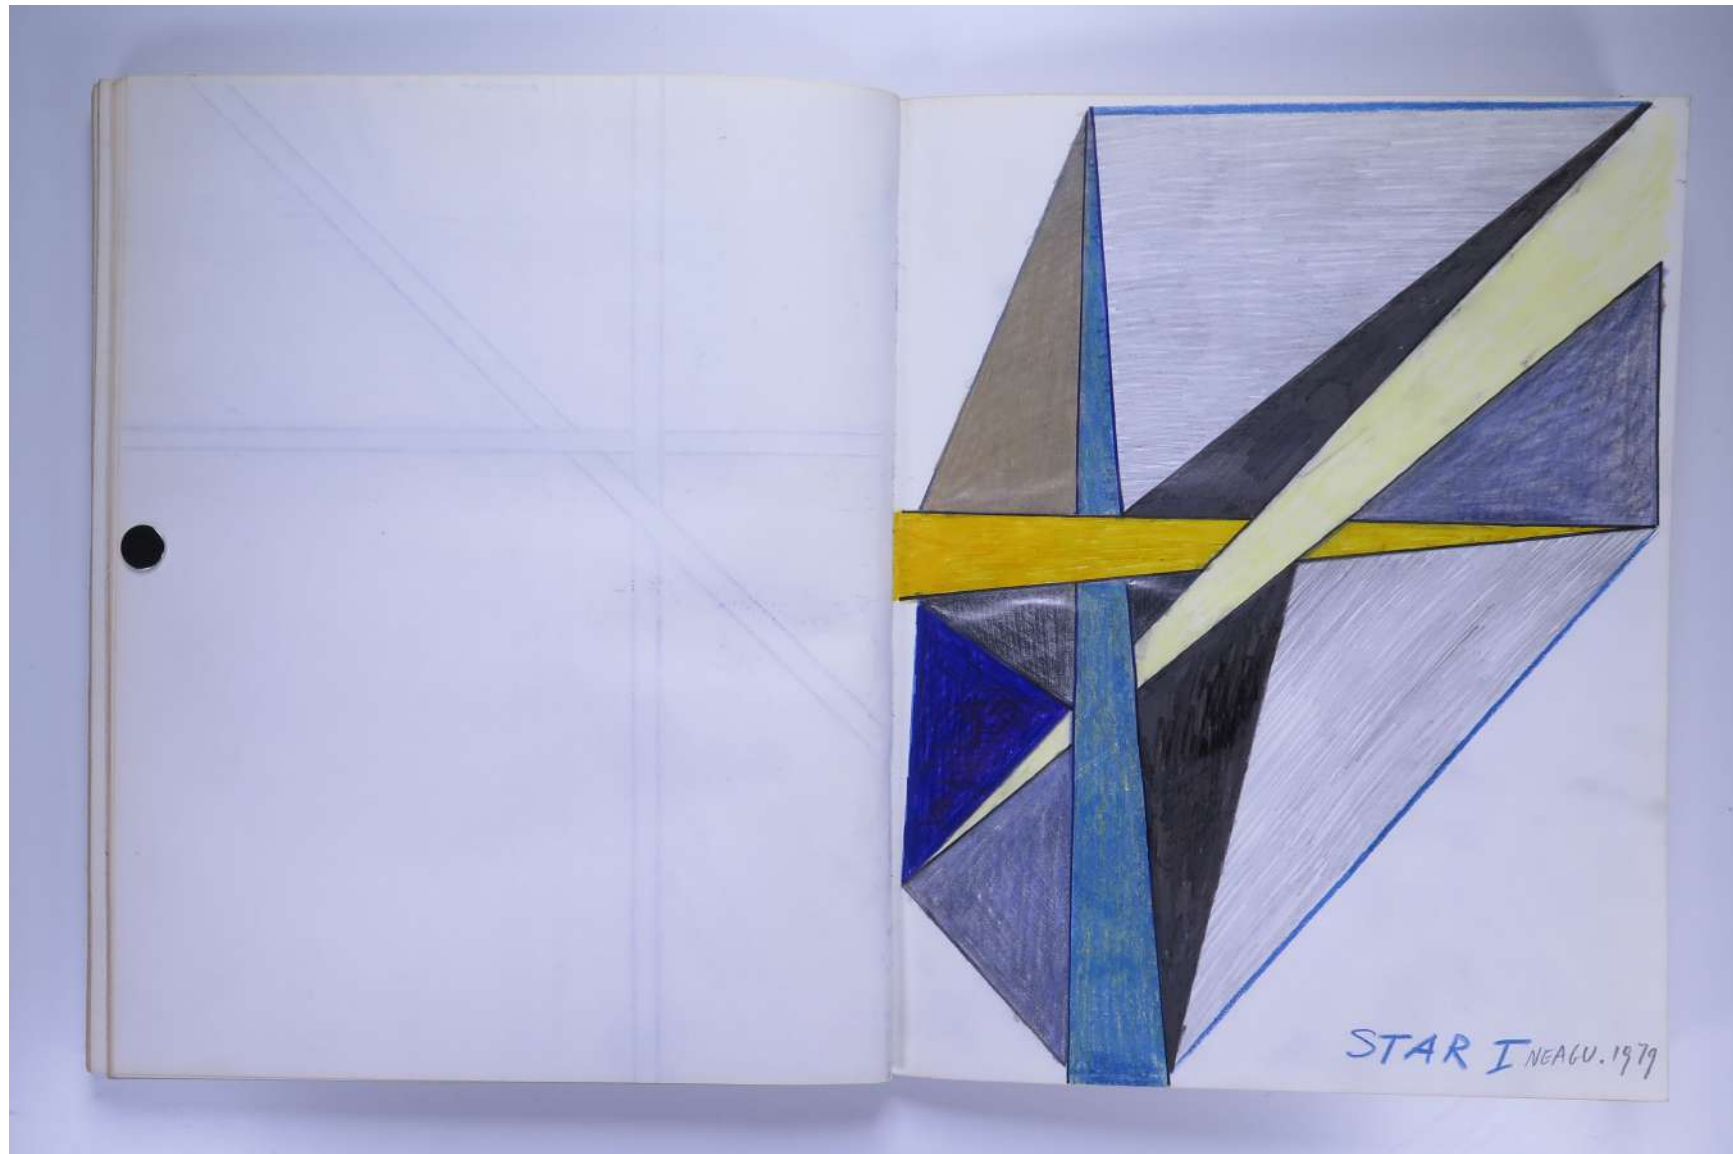

PAUL NEAGU ESTATE

SKETCHBOOK: FUSION, STAR MAKING, ASTARE!,
DEFINITION, ENNEAGON, WAKE, WITNESS - 1979

Reference No.
PNE 21.062

Usage terms: © Estate of Paul Neagu. No copying, republication, modification or any other unauthorised use is allowed for material © **PAUL NEAGU ESTATE**.
For further use of this material please seek formal permission from the **PAUL NEAGU ESTATE**.