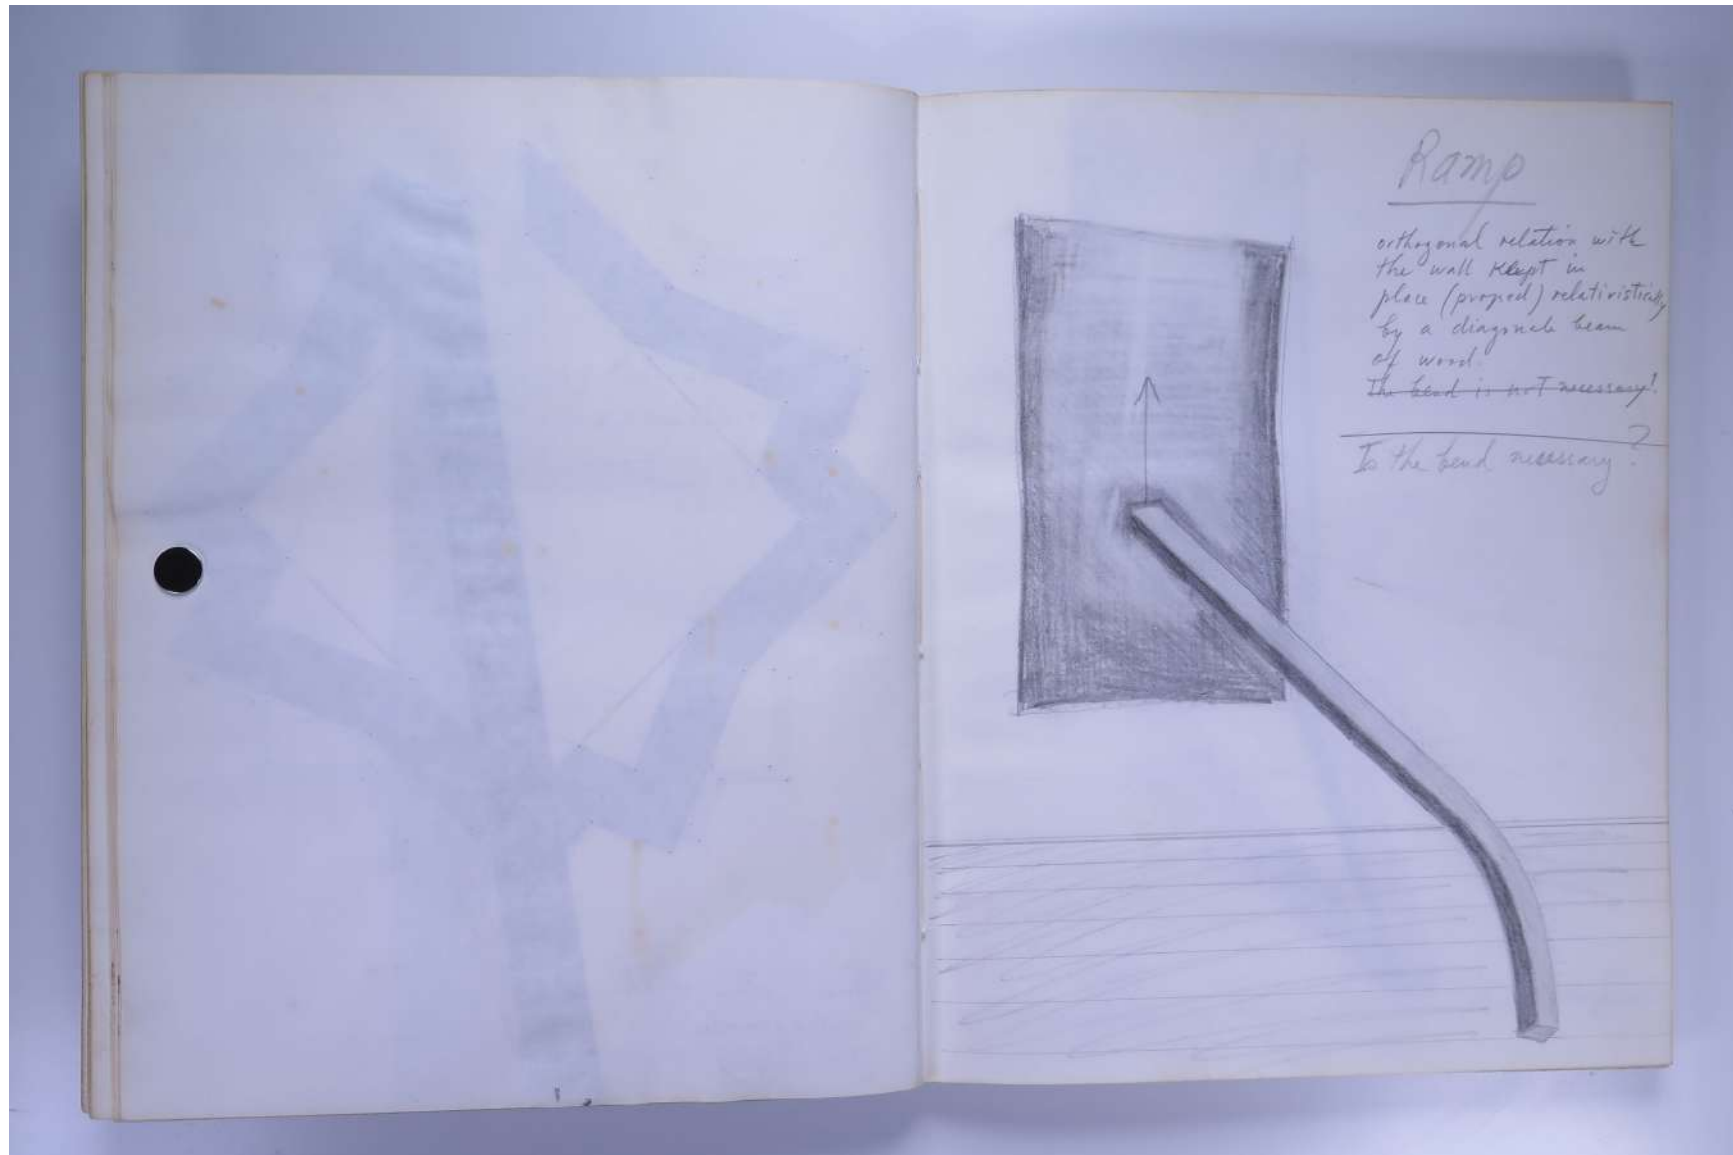

PAUL NEAGU ESTATE

SKETCHBOOK: FUSION, STAR MAKING, ASTARE!,
DEFINITION, ENNEAGON, WAKE, WITNESS - 1979

Reference No.

PNE 21.041

Usage terms: © Estate of Paul Neagu. No copying, republication, modification or any other unauthorised use is allowed for material © **PAUL NEAGU ESTATE**. For further use of this material please seek formal permission from the **PAUL NEAGU ESTATE**.