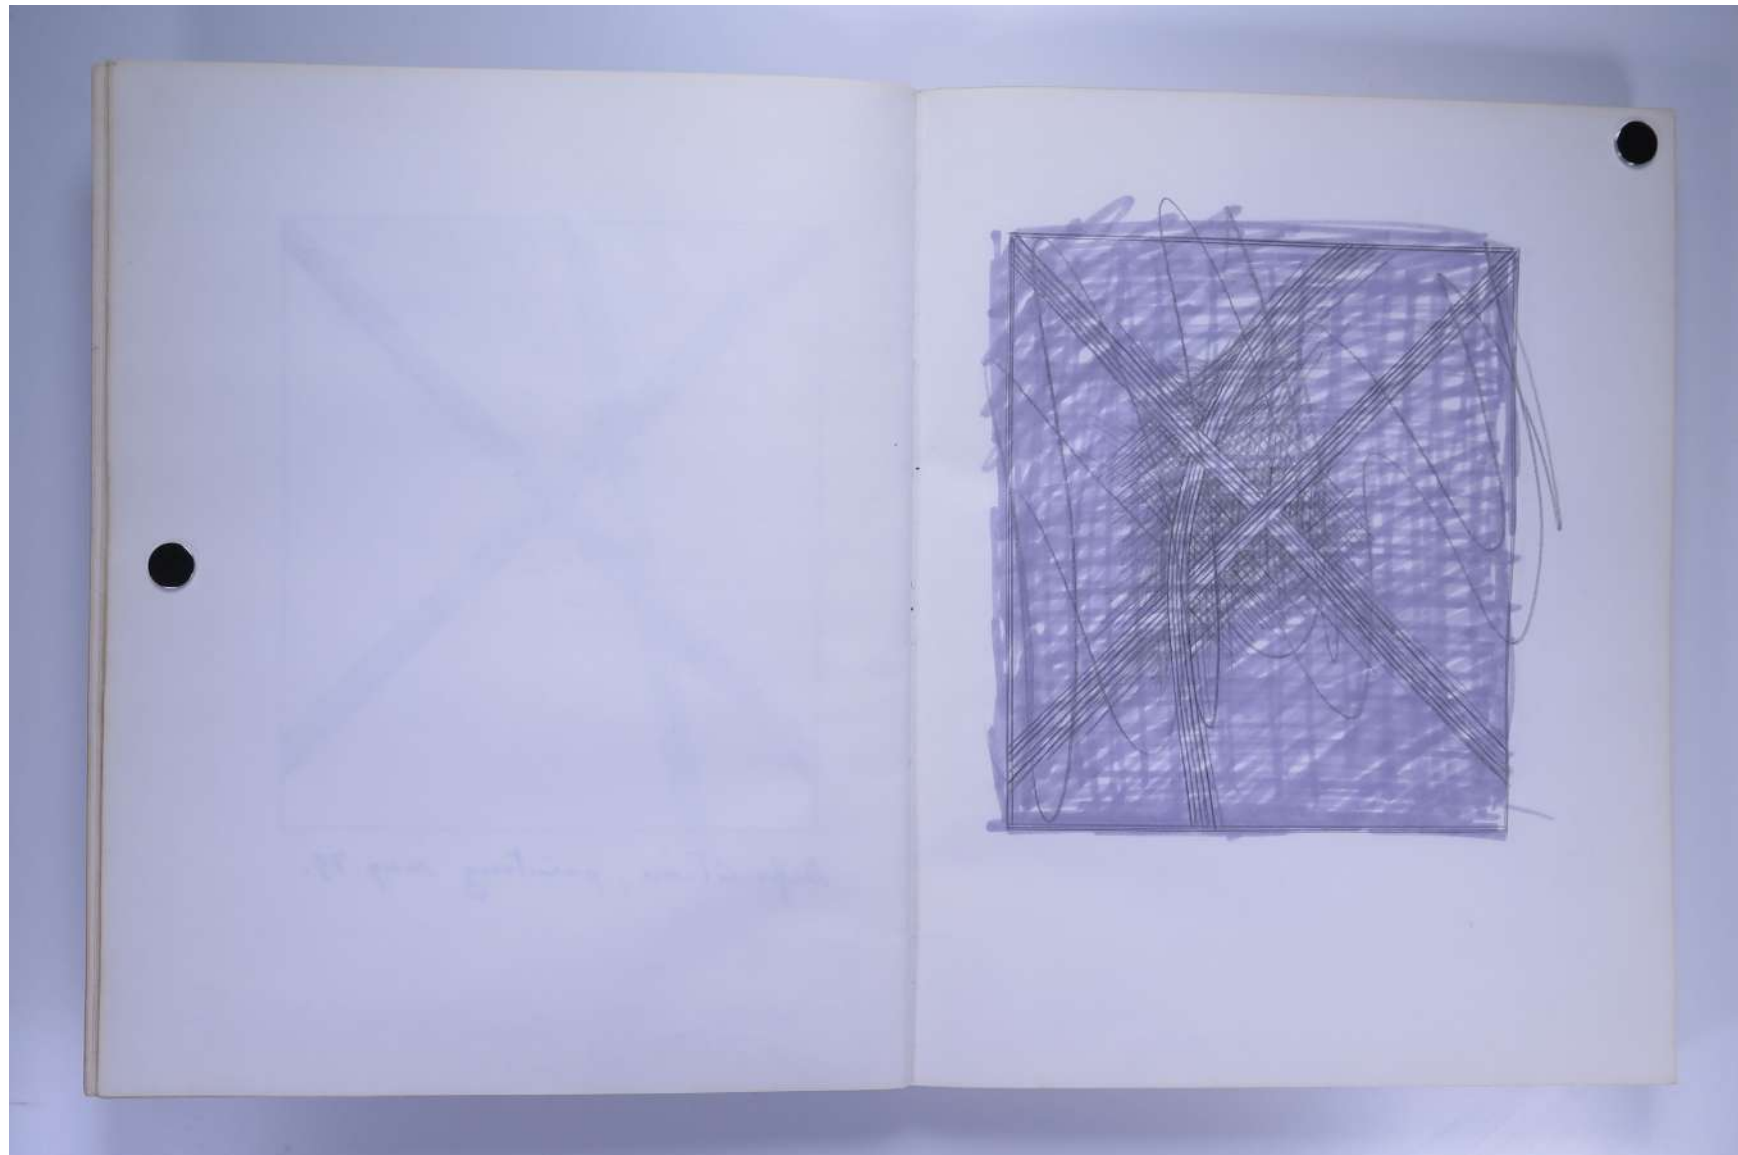

PAUL NEAGU ESTATE

SKETCHBOOK: FUSION, STAR MAKING, ASTARE!,
DEFINITION, ENNEAGON, WAKE, WITNESS - 1979

Reference No.

PNE 21.028

Usage terms: © Estate of Paul Neagu. No copying, republication, modification or any other unauthorised use is allowed for material © **PAUL NEAGU** ESTATE.
For further use of this material please seek formal permission from the **PAUL NEAGU** ESTATE.