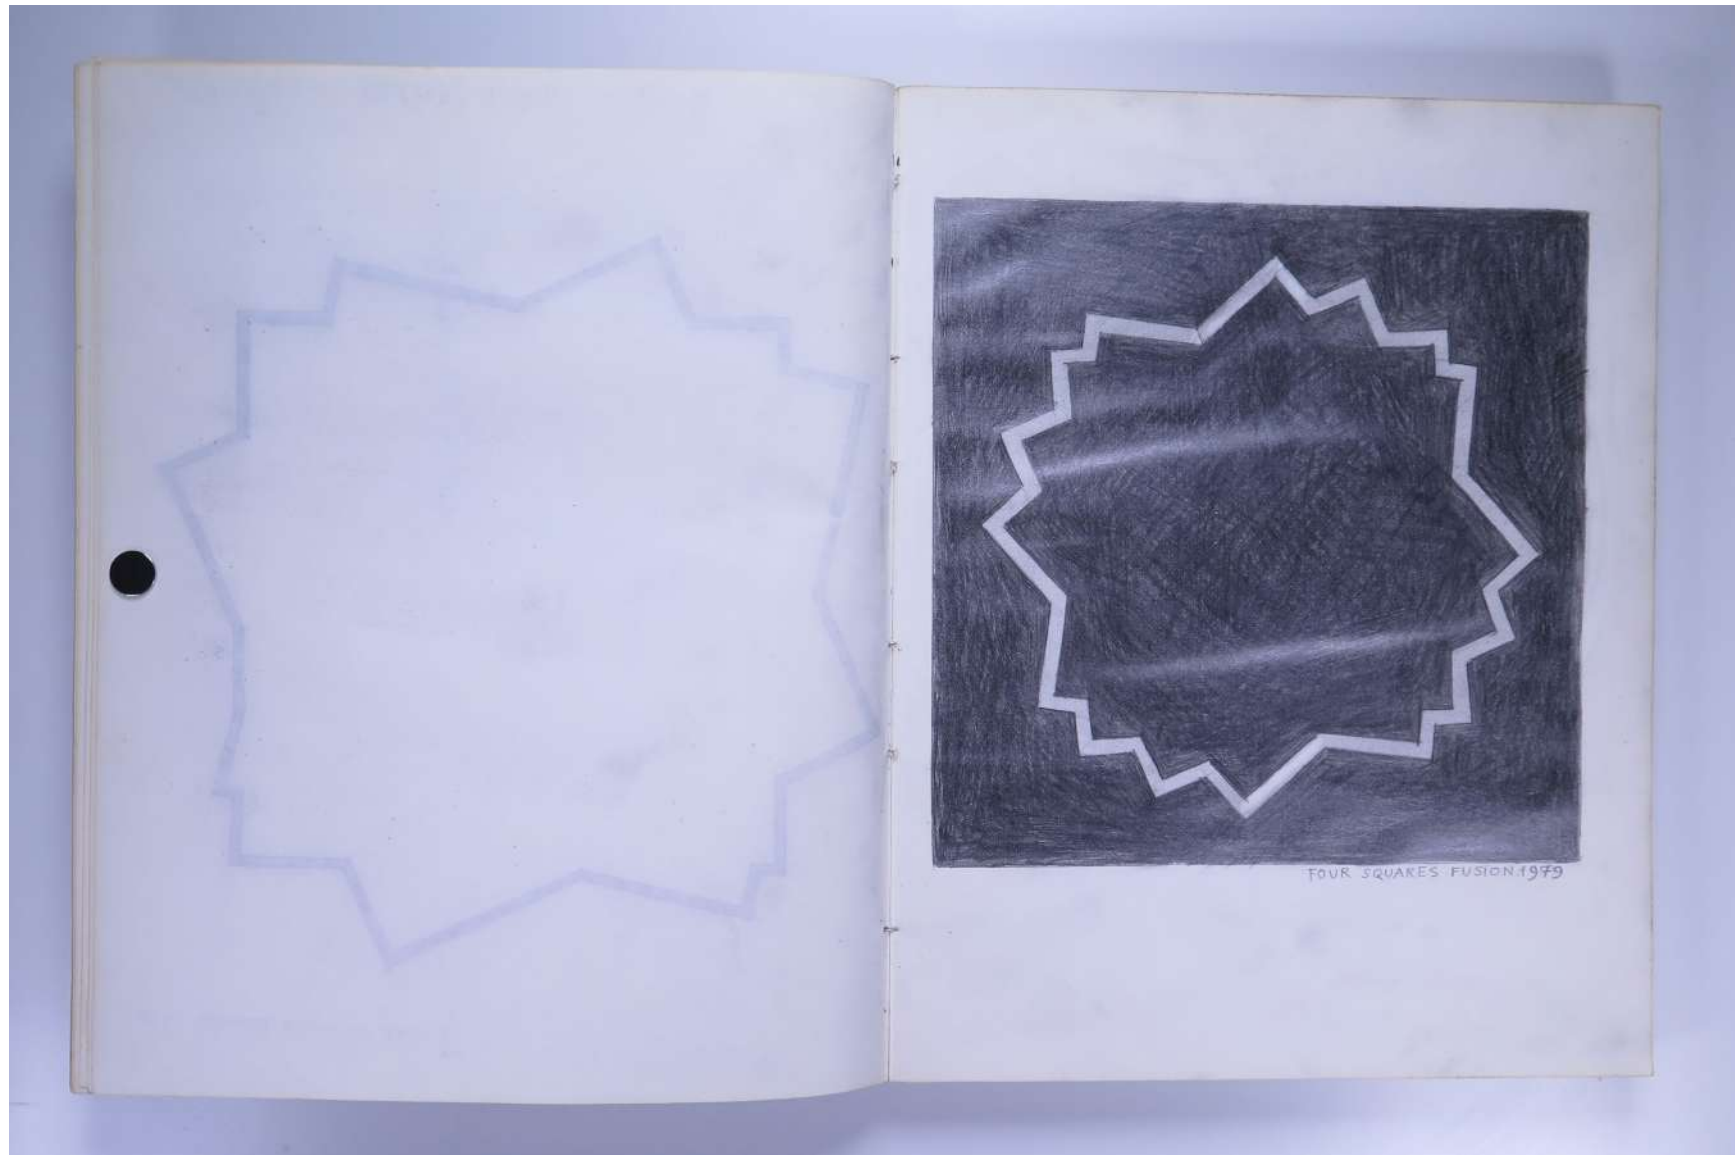

PAUL NEAGU ESTATE

SKETCHBOOK: FUSION, STAR MAKING, ASTARE!,
DEFINITION, ENNEAGON, WAKE, WITNESS - 1979

Reference No.
PNE 21.020

Usage terms: © Estate of Paul Neagu. No copying, republication, modification or any other unauthorised use is allowed for material © **PAUL NEAGU** ESTATE.
For further use of this material please seek formal permission from the **PAUL NEAGU** ESTATE.