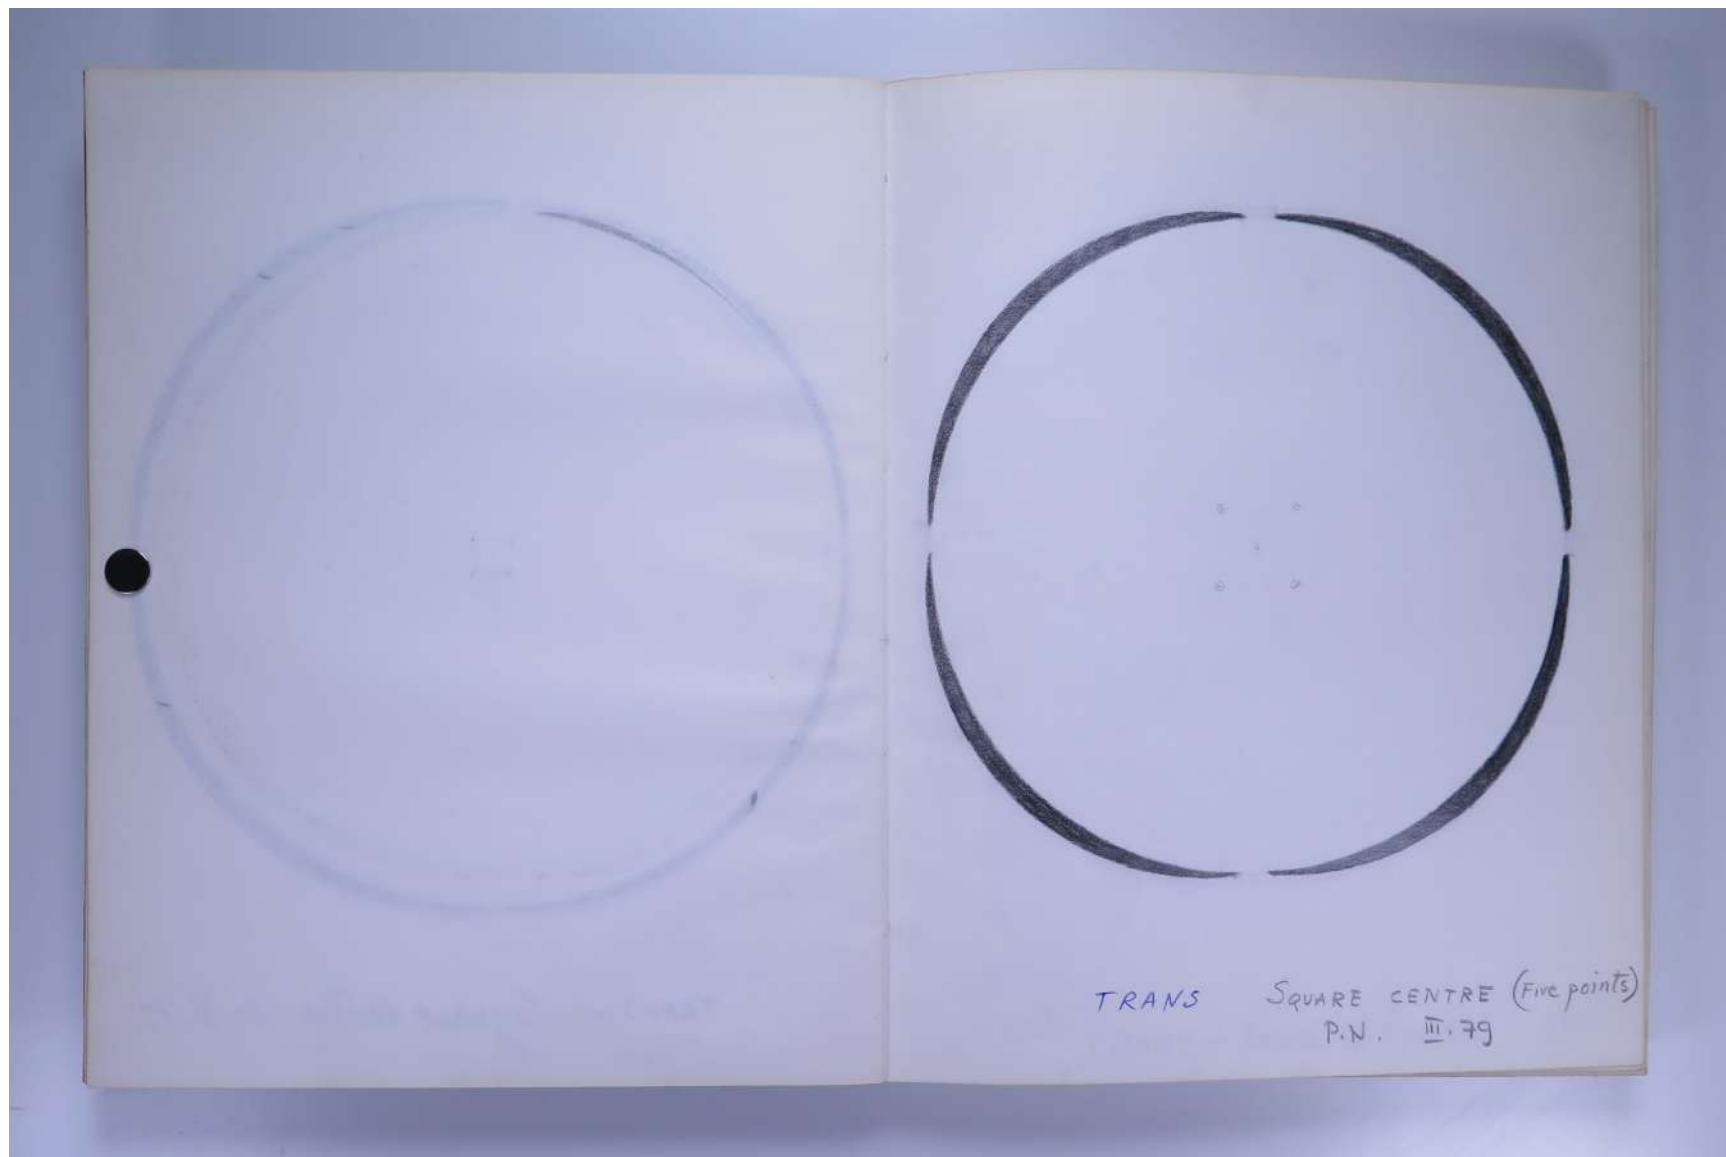

PAUL NEAGU ESTATE

SKETCHBOOK: FUSION, STAR MAKING, ASTARE!,
DEFINITION, ENNEAGON, WAKE, WITNESS - 1979

Reference No.
PNE 21.012

Usage terms: © Estate of Paul Neagu. No copying, republication, modification or any other unauthorised use is allowed for material © **PAUL NEAGU ESTATE**.
For further use of this material please seek formal permission from the **PAUL NEAGU ESTATE**.