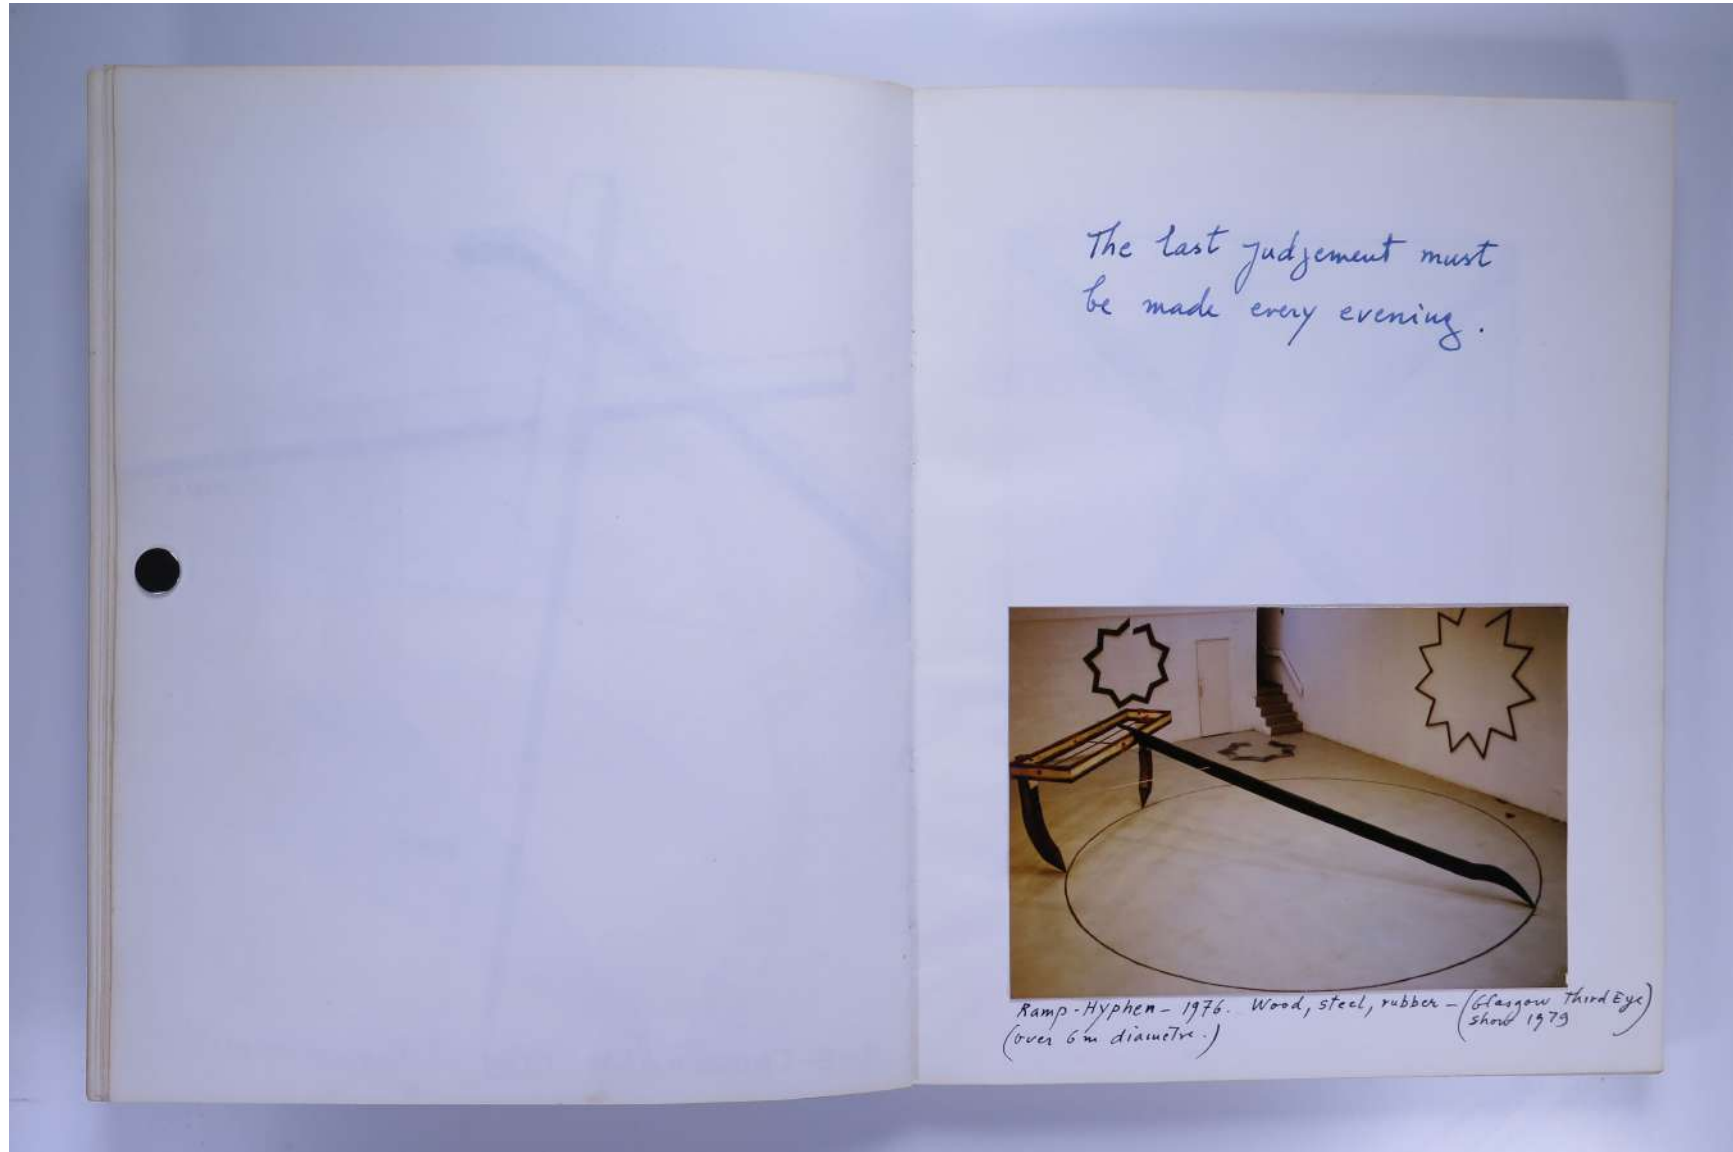

PAUL NEAGU ESTATE

SKETCHBOOK: FUSION, STAR MAKING, ASTARE!,
DEFINITION, ENNEAGON, WAKE, WITNESS - 1979

Reference No.
PNE 21.026

Usage terms: © Estate of Paul Neagu. No copying, republication, modification or any other unauthorised use is allowed for material © **PAUL NEAGU ESTATE**.
For further use of this material please seek formal permission from the **PAUL NEAGU ESTATE**.