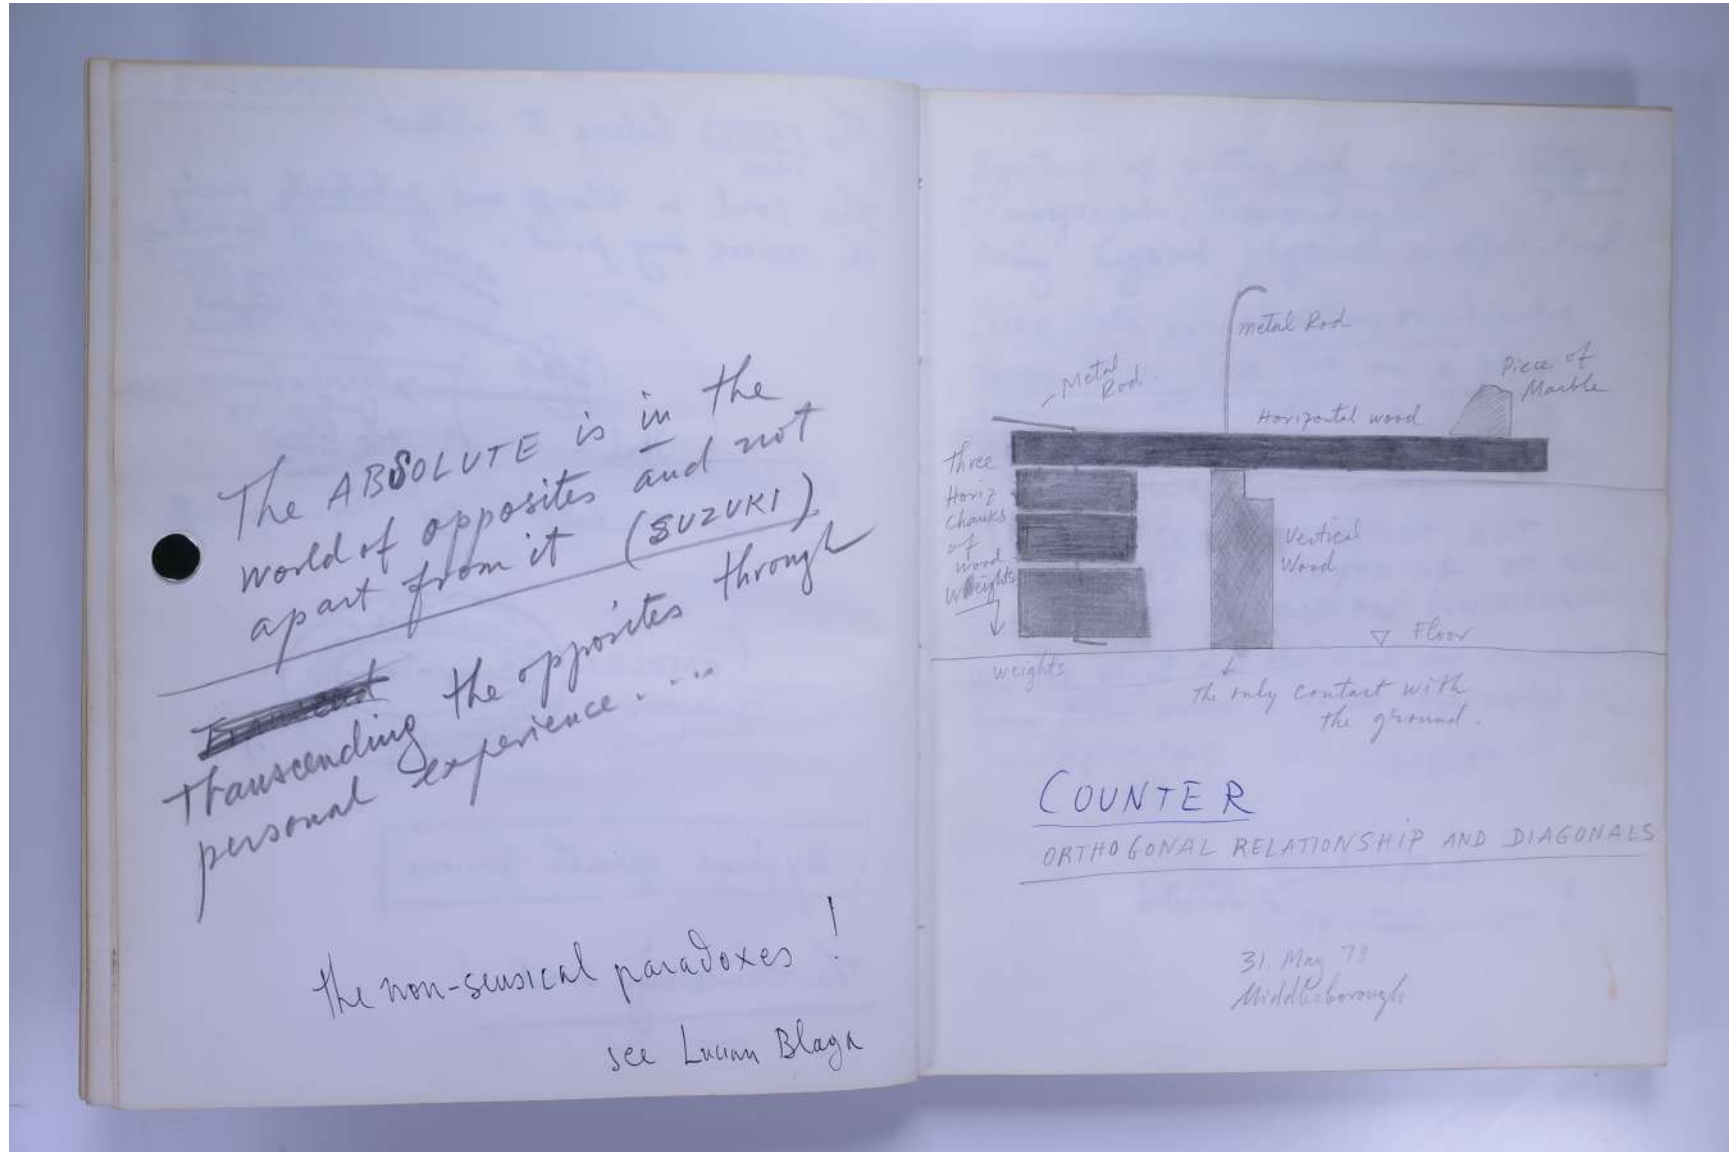

Reference No.

PNE 21.036

PAUL NEAGU ESTATE

SKETCHBOOK: FUSION, STAR MAKING, ASTARE!,
DEFINITION, ENNEAGON, WAKE, WITNESS - 1979

Reference No.
PNE 21.037

PAUL NEAGU ESTATE

SKETCHBOOK: FUSION, STAR MAKING, ASTARE!,
DEFINITION, ENNEAGON, WAKE, WITNESS - 1979