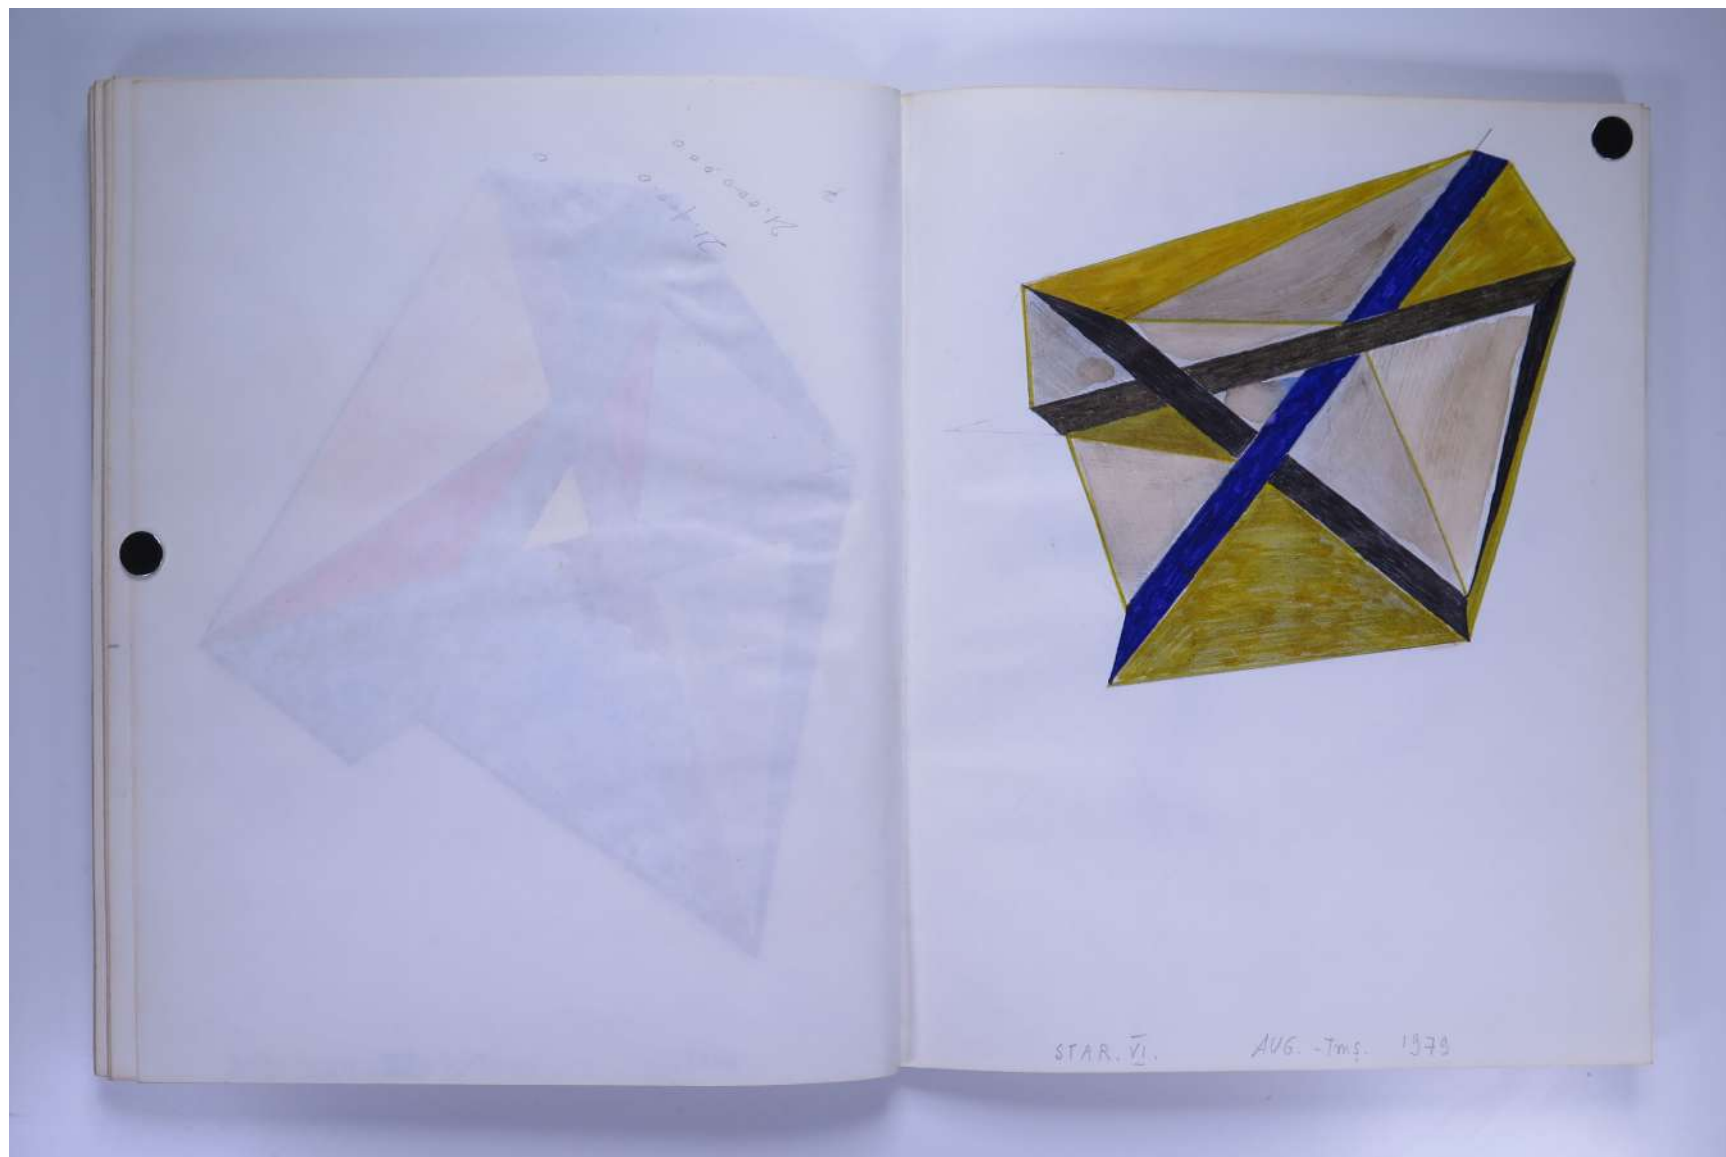

PAUL NEAGU ESTATE

SKETCHBOOK: FUSION, STAR MAKING, ASTARE!,
DEFINITION, ENNEAGON, WAKE, WITNESS - 1979

Reference No.
PNE 21.066

Usage terms: © Estate of Paul Neagu. No copying, republication, modification or any other unauthorised use is allowed for material © **PAUL NEAGU** ESTATE.
For further use of this material please seek formal permission from the **PAUL NEAGU** ESTATE.