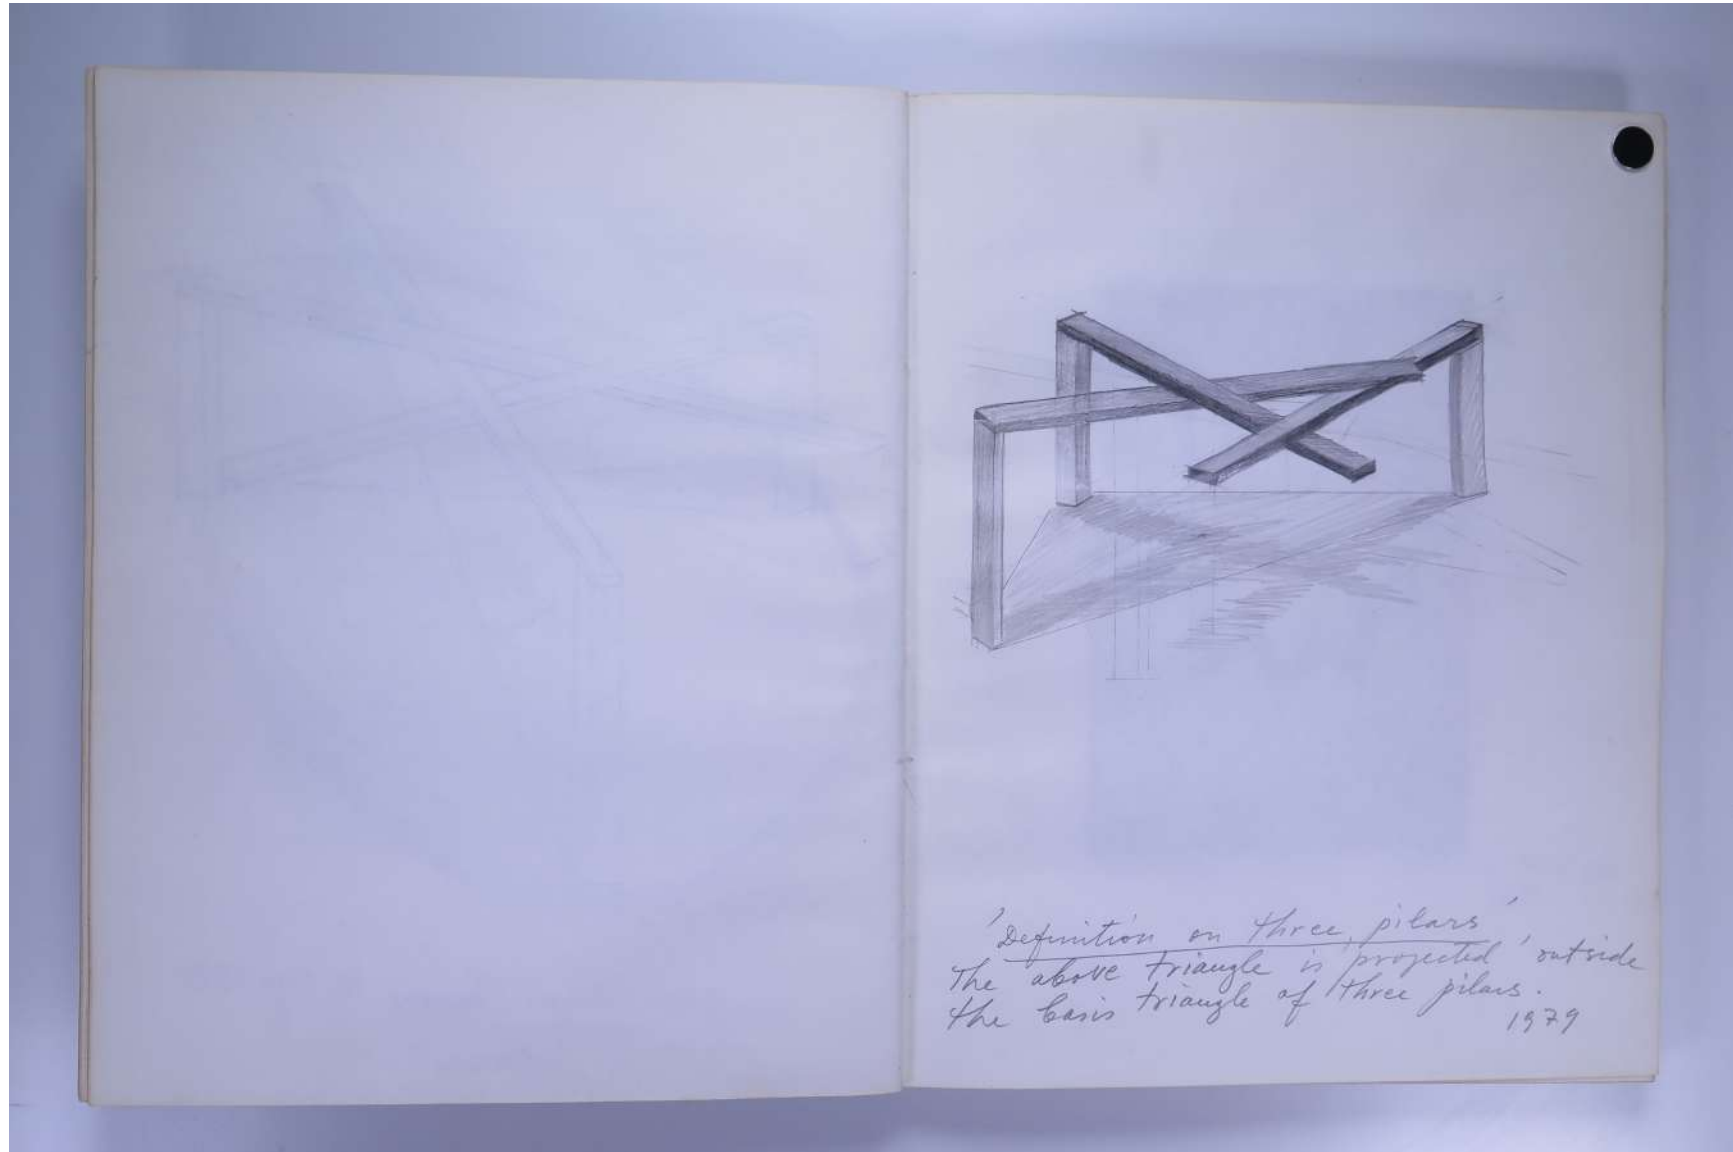

PAUL NEAGU ESTATE

SKETCHBOOK: FUSION, STAR MAKING, ASTARE!,
DEFINITION, ENNEAGON, WAKE, WITNESS - 1979

Reference No.

PNE 21.031

Usage terms: © Estate of Paul Neagu. No copying, republication, modification or any other unauthorised use is allowed for material © **PAUL NEAGU** ESTATE.
For further use of this material please seek formal permission from the **PAUL NEAGU** ESTATE.