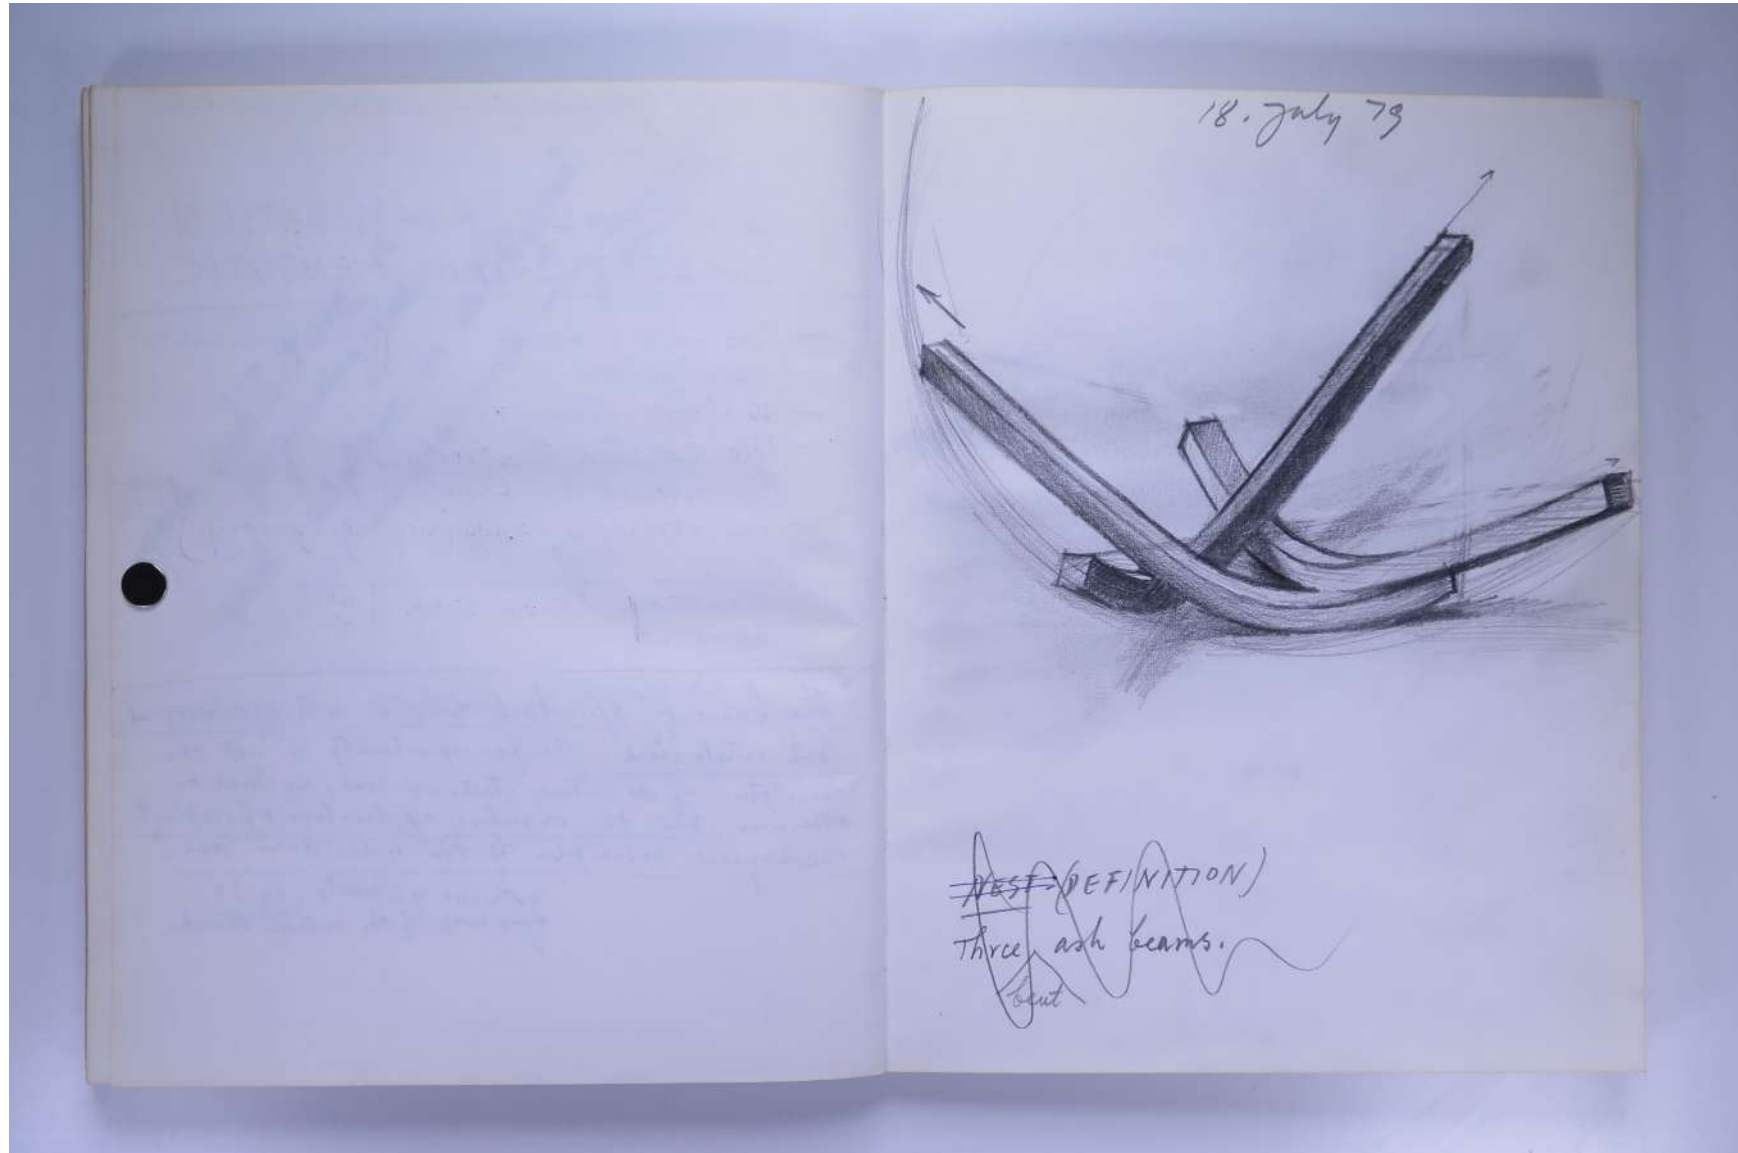

PAUL NEAGU ESTATE

SKETCHBOOK: FUSION, STAR MAKING, ASTARE!,
DEFINITION, ENNEAGON, WAKE, WITNESS - 1979

Reference No.
PNE 21.049

Usage terms: © Estate of Paul Neagu. No copying, republication, modification or any other unauthorised use is allowed for material © **PAUL NEAGU** ESTATE.
For further use of this material please seek formal permission from the **PAUL NEAGU** ESTATE.