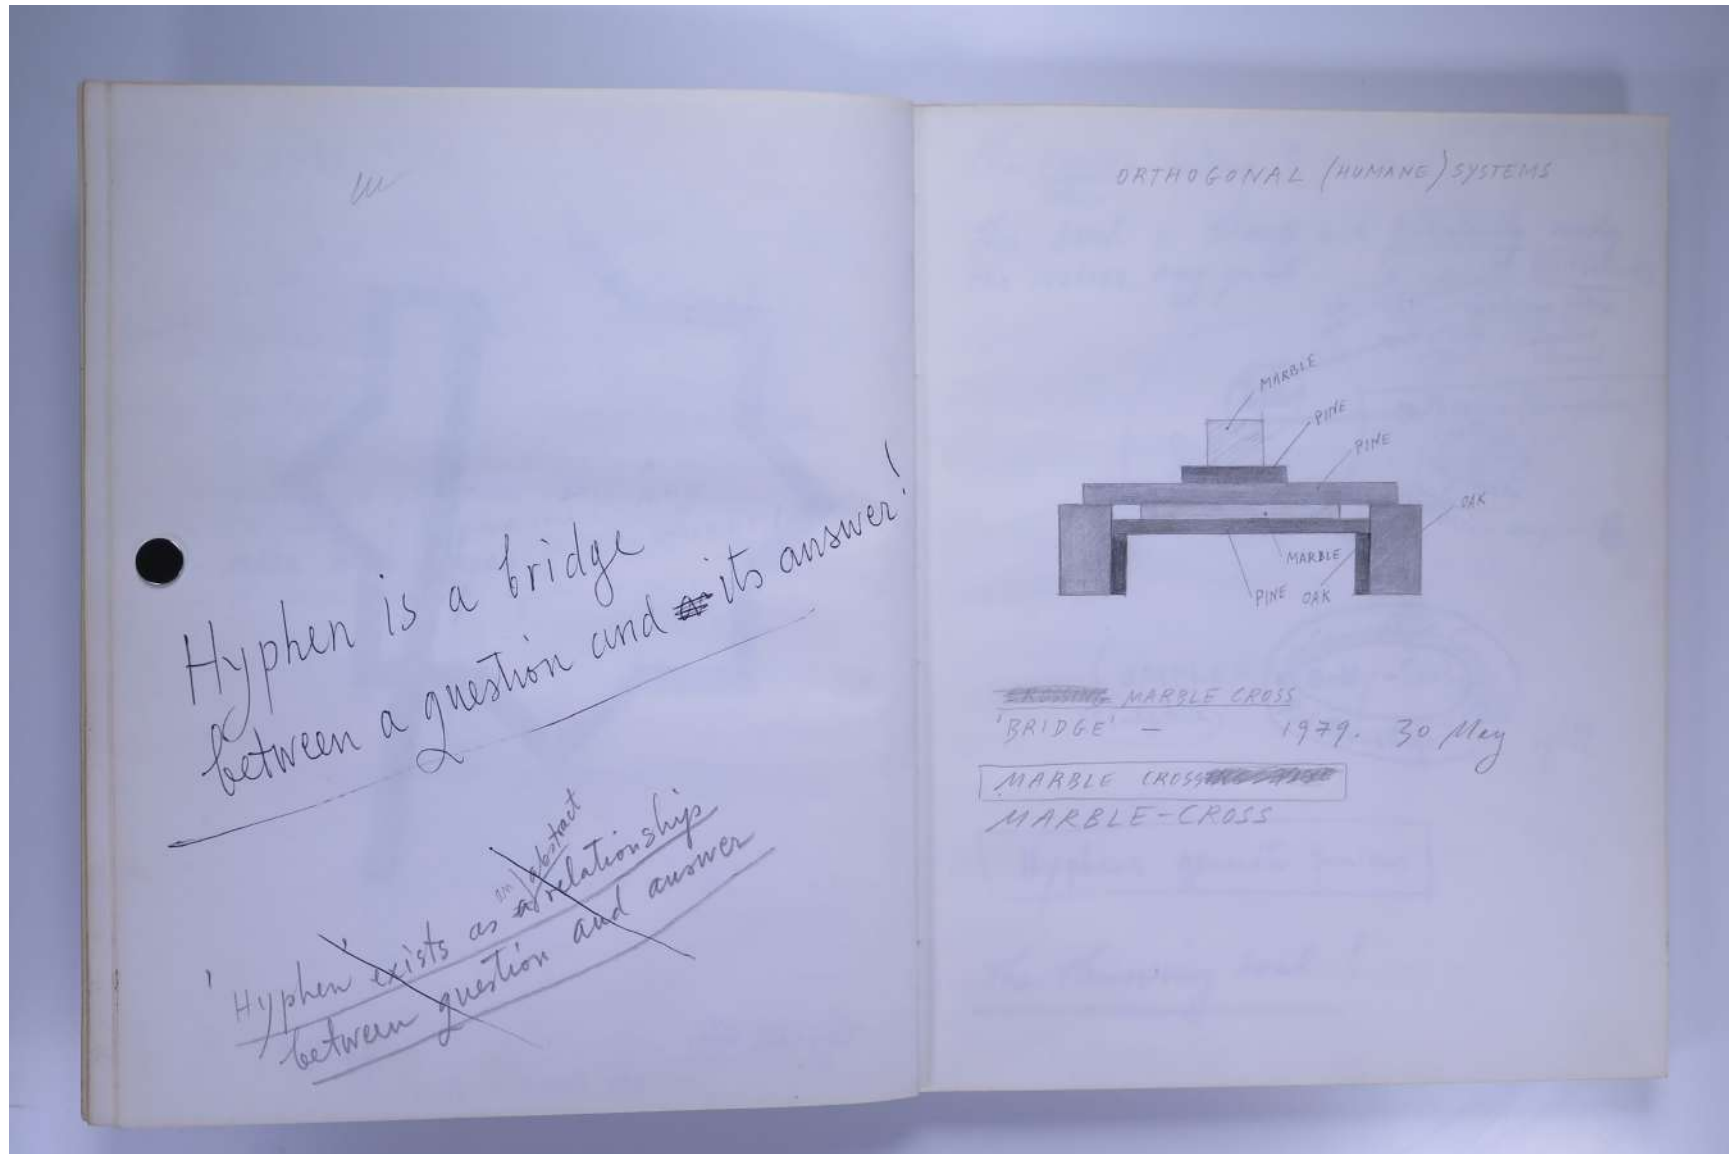

PAUL NEAGU ESTATE

SKETCHBOOK: FUSION, STAR MAKING, ASTARE!,
DEFINITION, ENNEAGON, WAKE, WITNESS - 1979

Reference No.

PNE 21.035