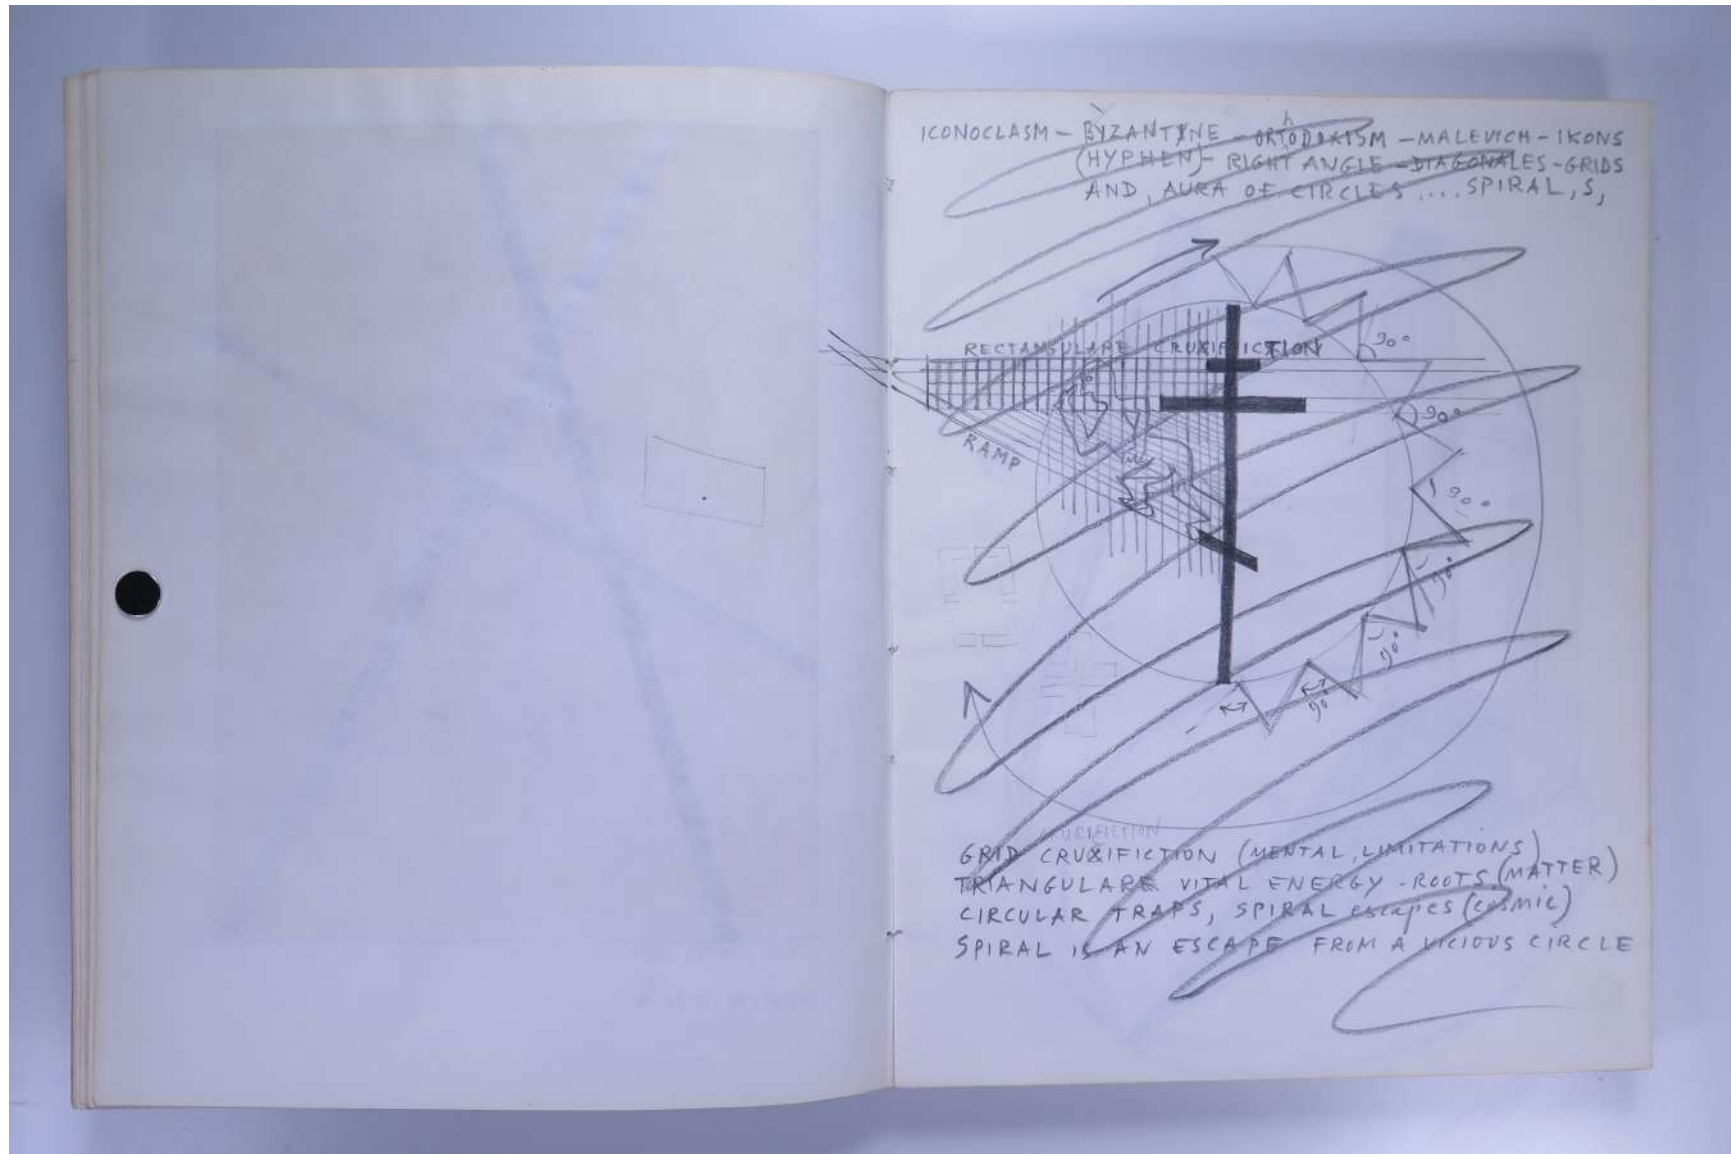

PAUL NEAGU ESTATE

SKETCHBOOK: FUSION, STAR MAKING, ASTARE!,
DEFINITION, ENNEAGON, WAKE, WITNESS - 1979

Reference No.
PNE 21.023