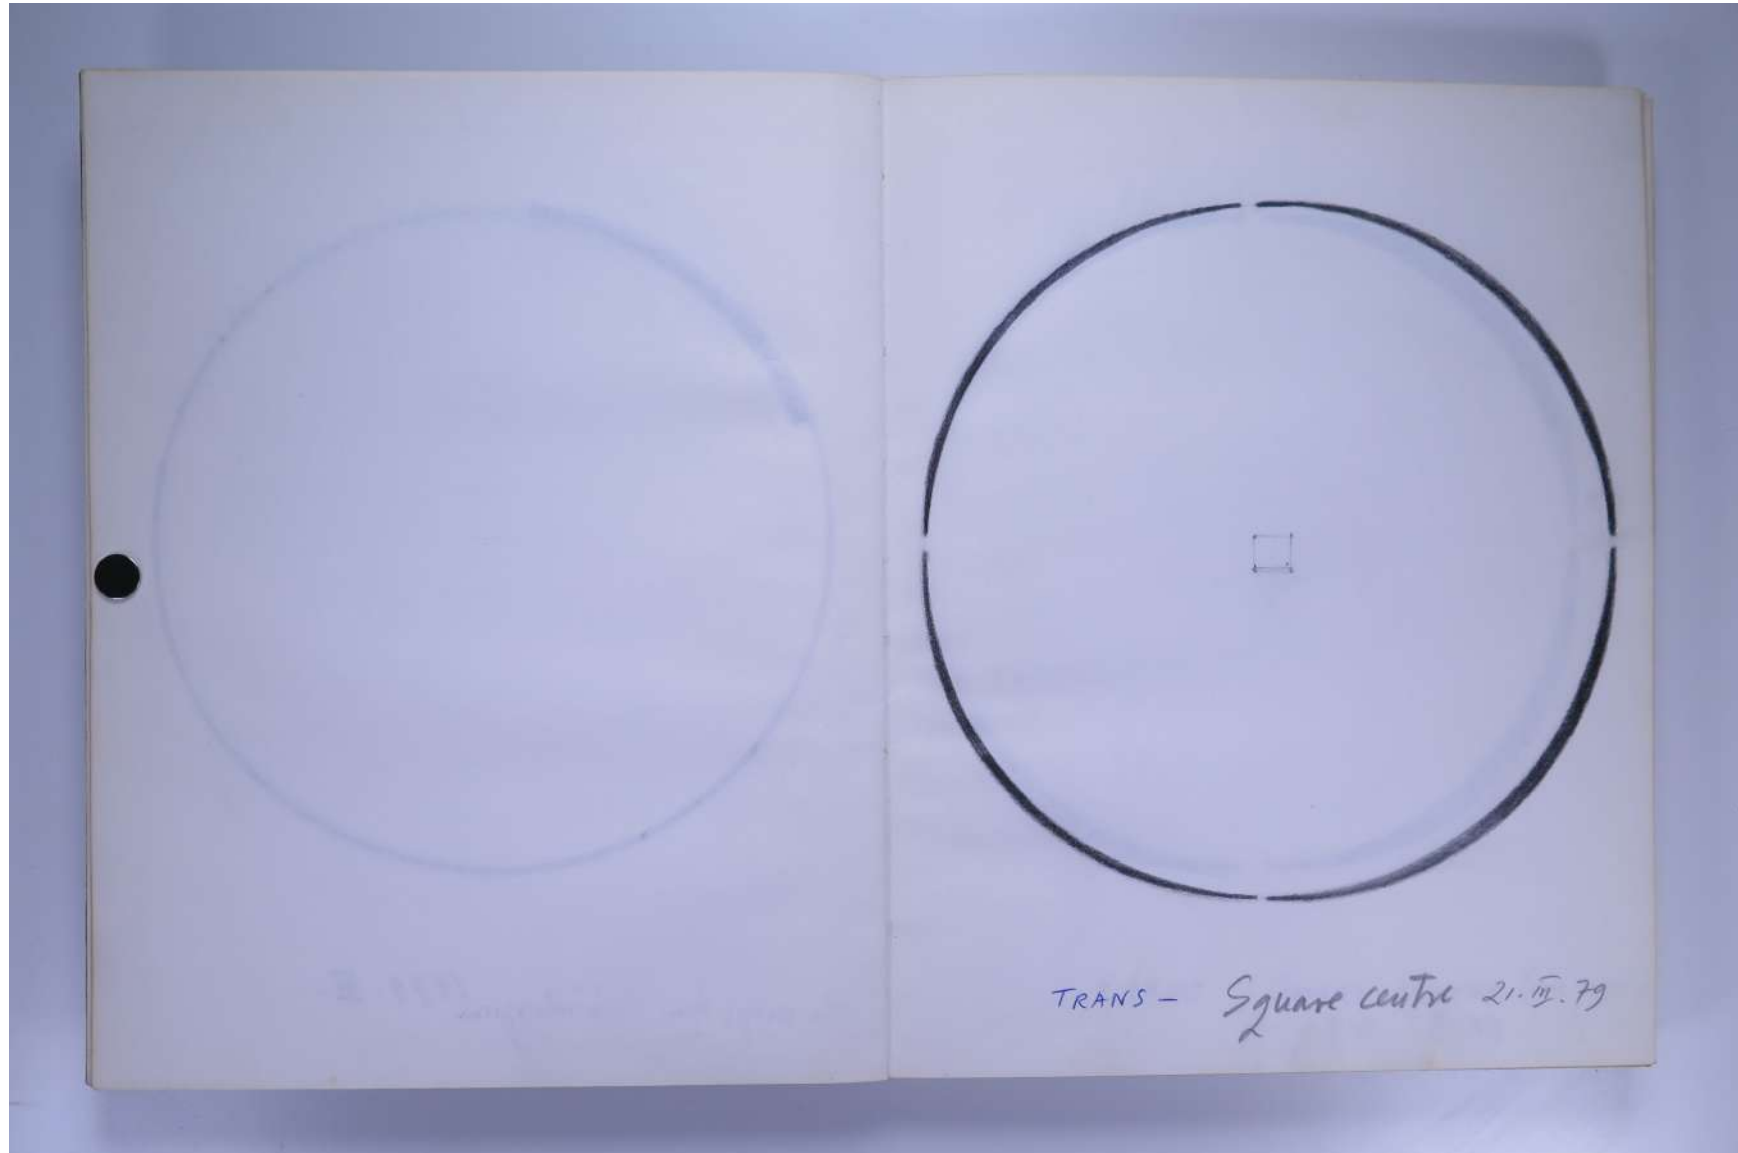

PAUL NEAGU ESTATE

SKETCHBOOK: FUSION, STAR MAKING, ASTARE!,
DEFINITION, ENNEAGON, WAKE, WITNESS - 1979

Reference No.
PNE 21.011

Usage terms: © Estate of Paul Neagu. No copying, republication, modification or any other unauthorised use is allowed for material © **PAUL NEAGU** ESTATE.
For further use of this material please seek formal permission from the **PAUL NEAGU** ESTATE.