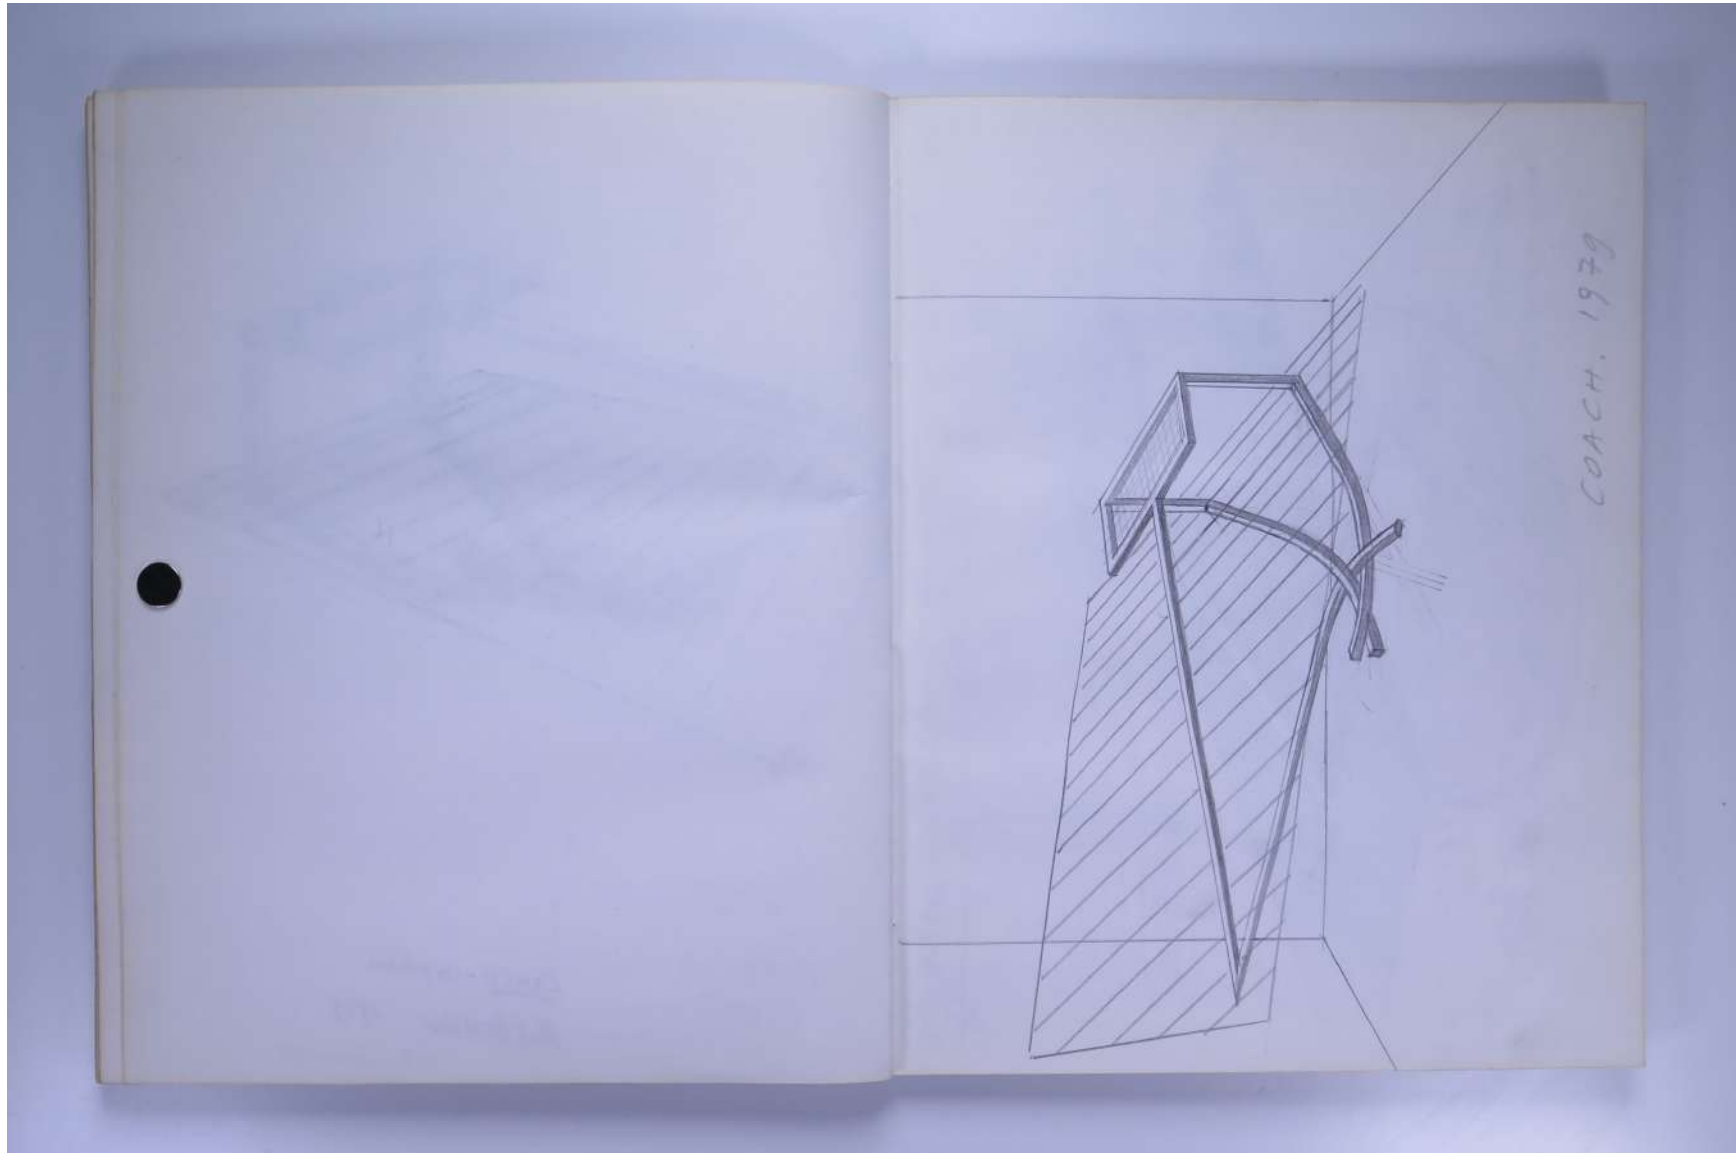

PAUL NEAGU ESTATE

SKETCHBOOK: FUSION, STAR MAKING, ASTARE!,
DEFINITION, ENNEAGON, WAKE, WITNESS - 1979

Reference No.
PNE 21.051

Usage terms: © Estate of Paul Neagu. No copying, republication, modification or any other unauthorised use is allowed for material © **PAUL NEAGU** ESTATE.
For further use of this material please seek formal permission from the **PAUL NEAGU** ESTATE.