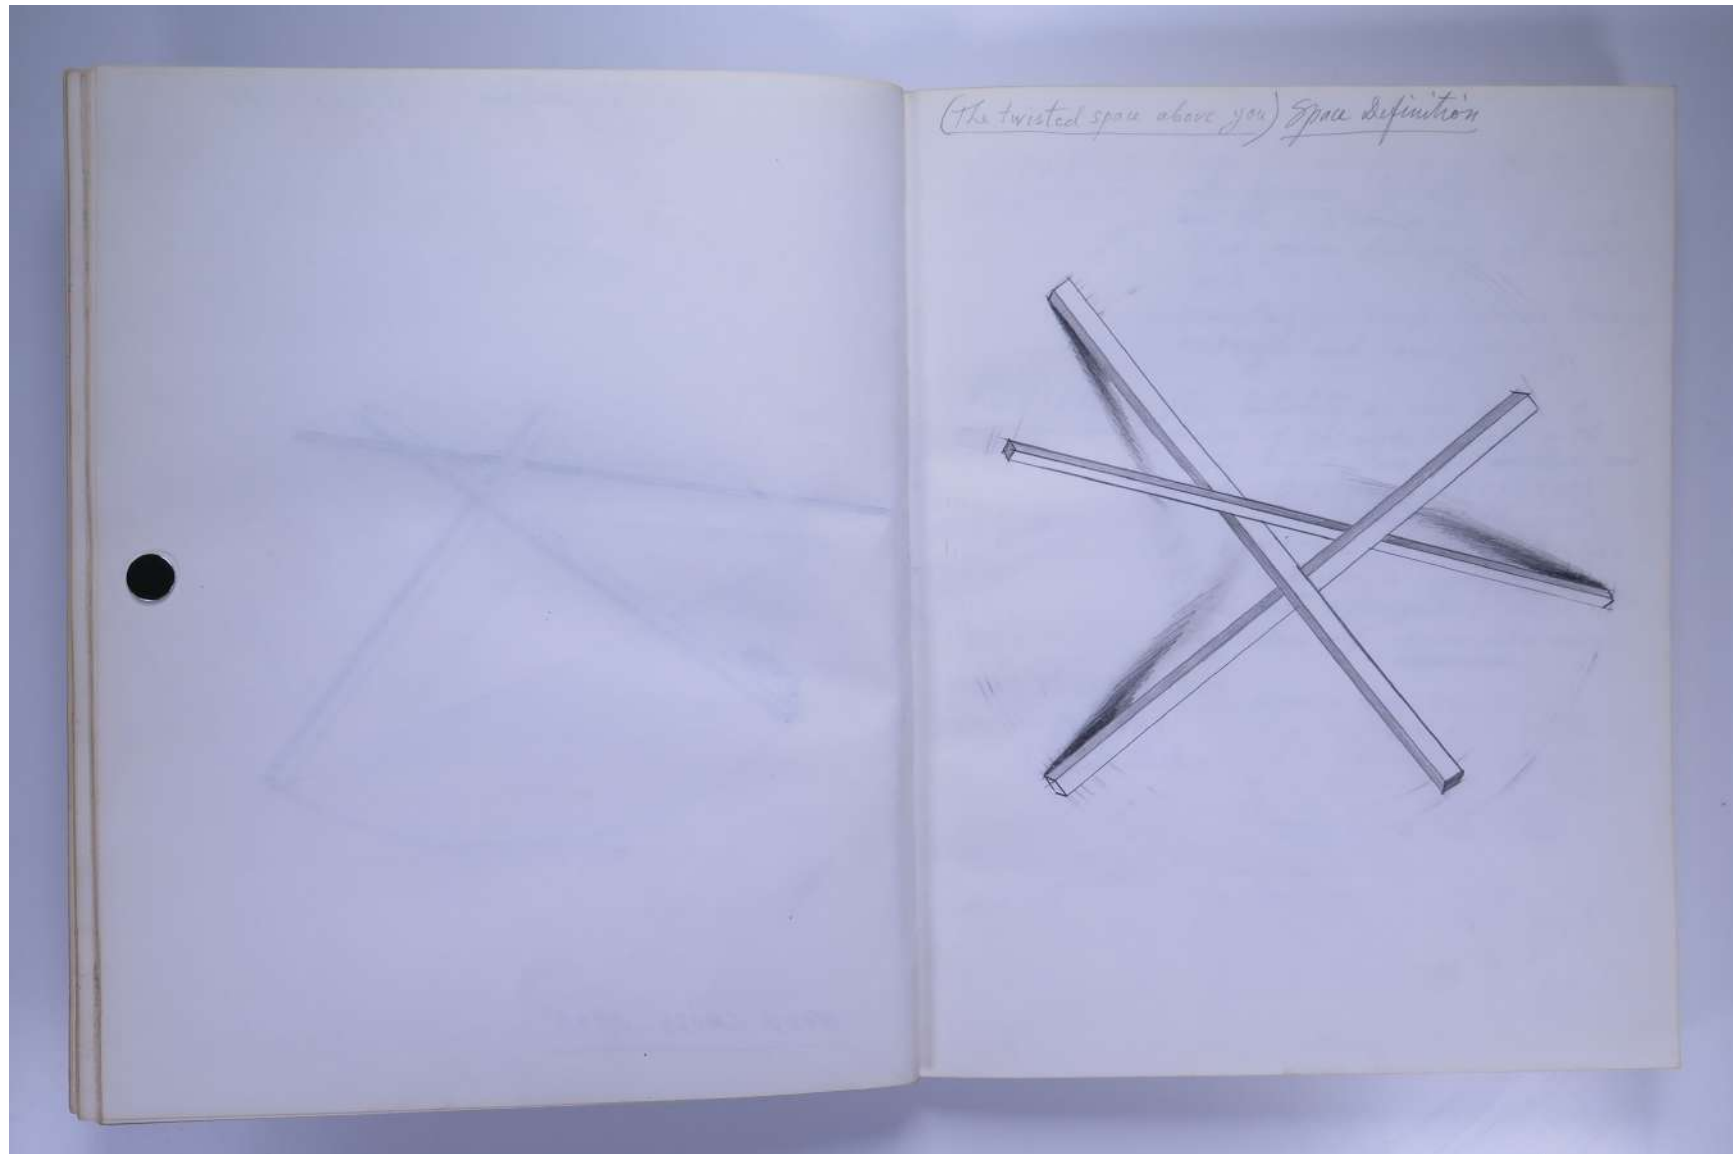

PAUL NEAGU ESTATE

SKETCHBOOK: FUSION, STAR MAKING, ASTARE!,
DEFINITION, ENNEAGON, WAKE, WITNESS - 1979

Reference No.
PNE 21.046

Usage terms: © Estate of Paul Neagu. No copying, republication, modification or any other unauthorised use is allowed for material © **PAUL NEAGU** ESTATE.
For further use of this material please seek formal permission from the **PAUL NEAGU** ESTATE.