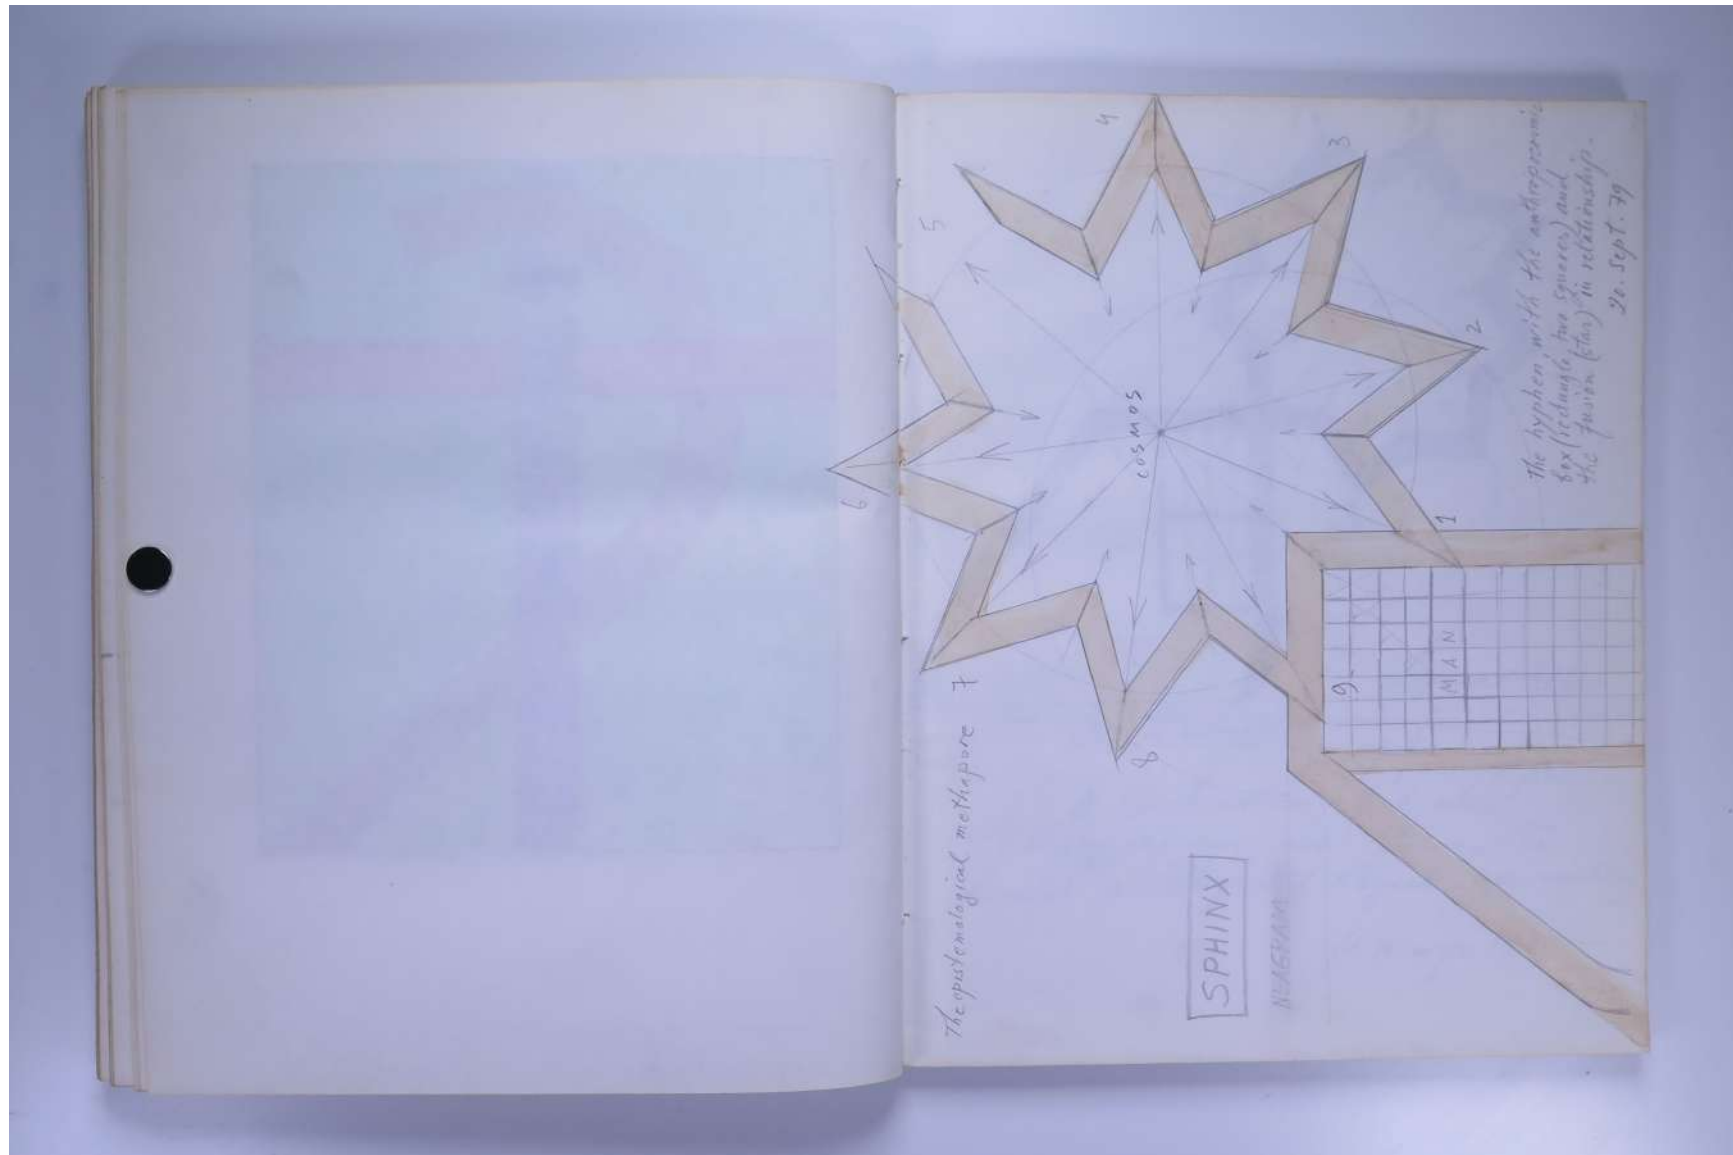

PAUL NEAGU ESTATE

SKETCHBOOK: FUSION, STAR MAKING, ASTARE!,
DEFINITION, ENNEAGON, WAKE, WITNESS - 1979

Reference No.
PNE 21.070

Usage terms: © Estate of Paul Neagu. No copying, republication, modification or any other unauthorised use is allowed for material © **PAUL NEAGU ESTATE**.
For further use of this material please seek formal permission from the **PAUL NEAGU ESTATE**.