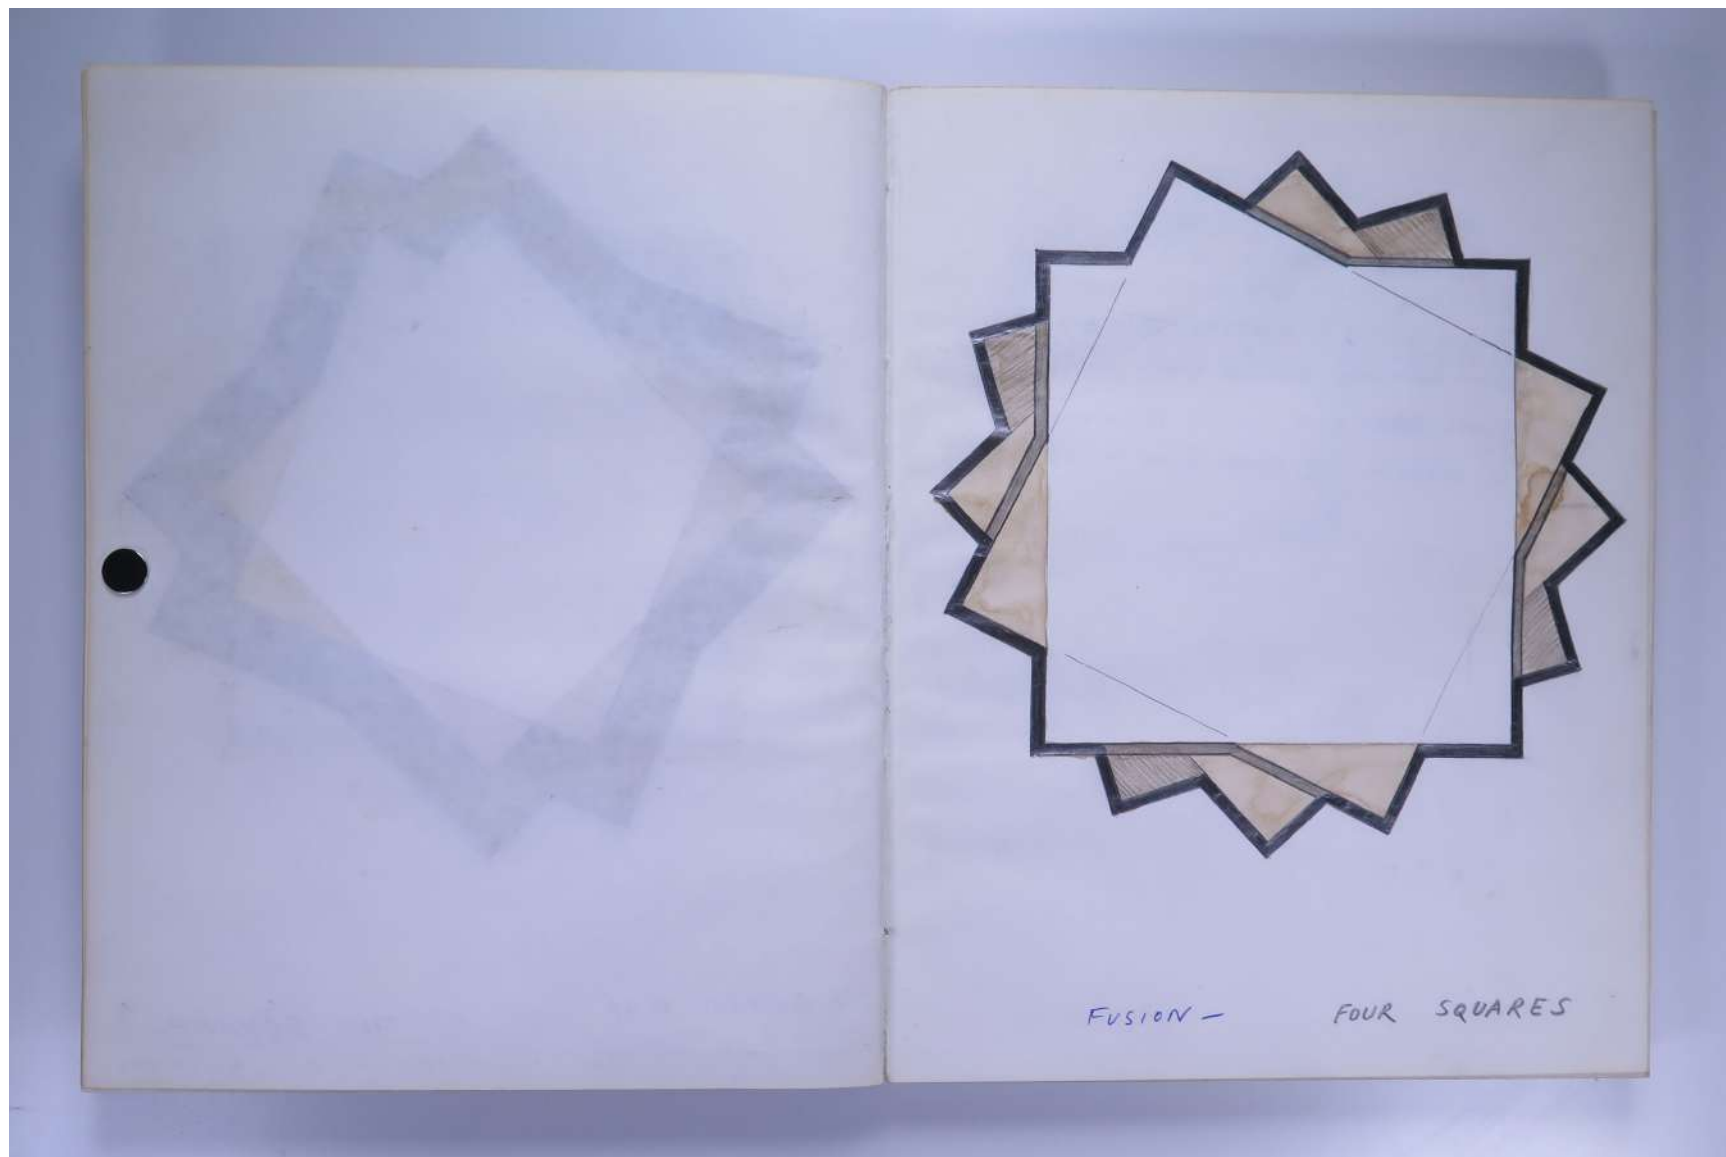

PAUL NEAGU ESTATE

SKETCHBOOK: FUSION, STAR MAKING, ASTARE!,
DEFINITION, ENNEAGON, WAKE, WITNESS - 1979

Reference No.
PNE 21.016

Usage terms: © Estate of Paul Neagu. No copying, republication, modification or any other unauthorised use is allowed for material © **PAUL NEAGU** ESTATE.
For further use of this material please seek formal permission from the **PAUL NEAGU** ESTATE.