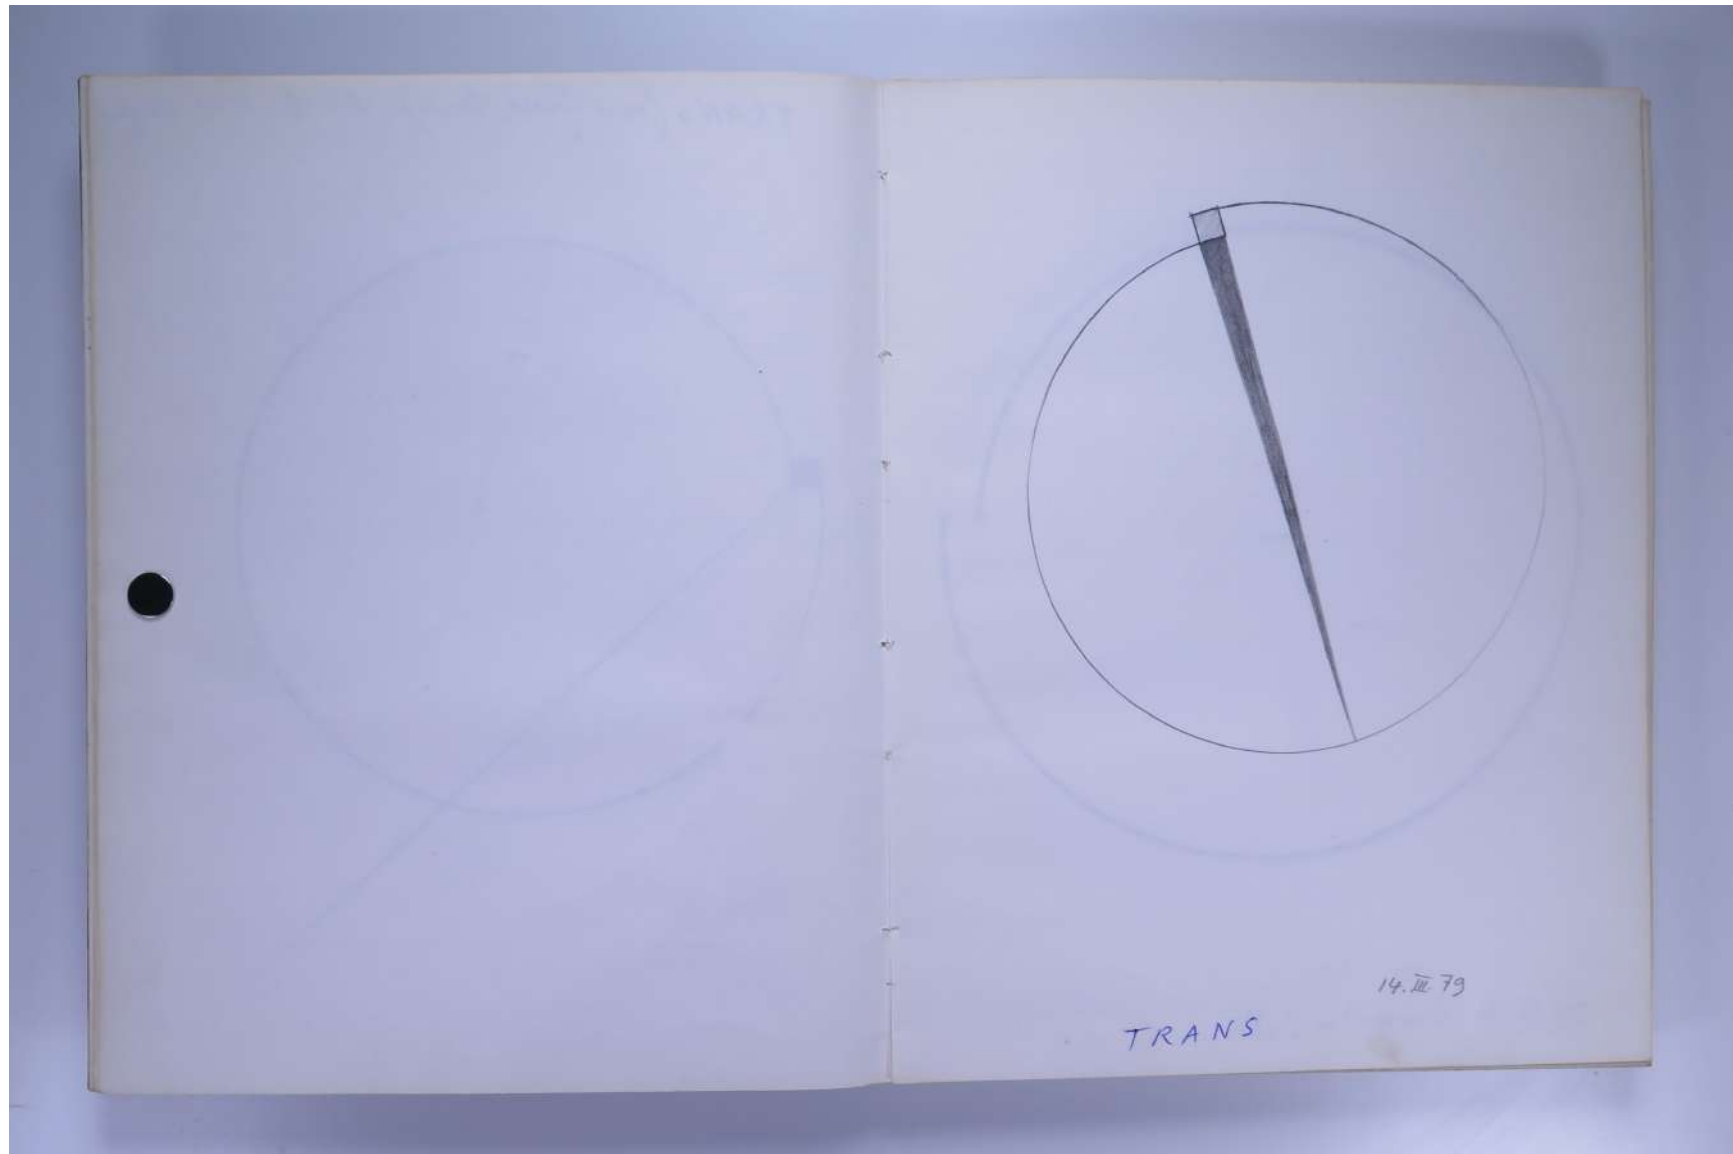

PAUL NEAGU ESTATE

SKETCHBOOK: FUSION, STAR MAKING, ASTARE!,
DEFINITION, ENNEAGON, WAKE, WITNESS - 1979

Reference No.
PNE 21.008

Usage terms: © Estate of Paul Neagu. No copying, republication, modification or any other unauthorised use is allowed for material © **PAUL NEAGU ESTATE**.
For further use of this material please seek formal permission from the **PAUL NEAGU ESTATE**.