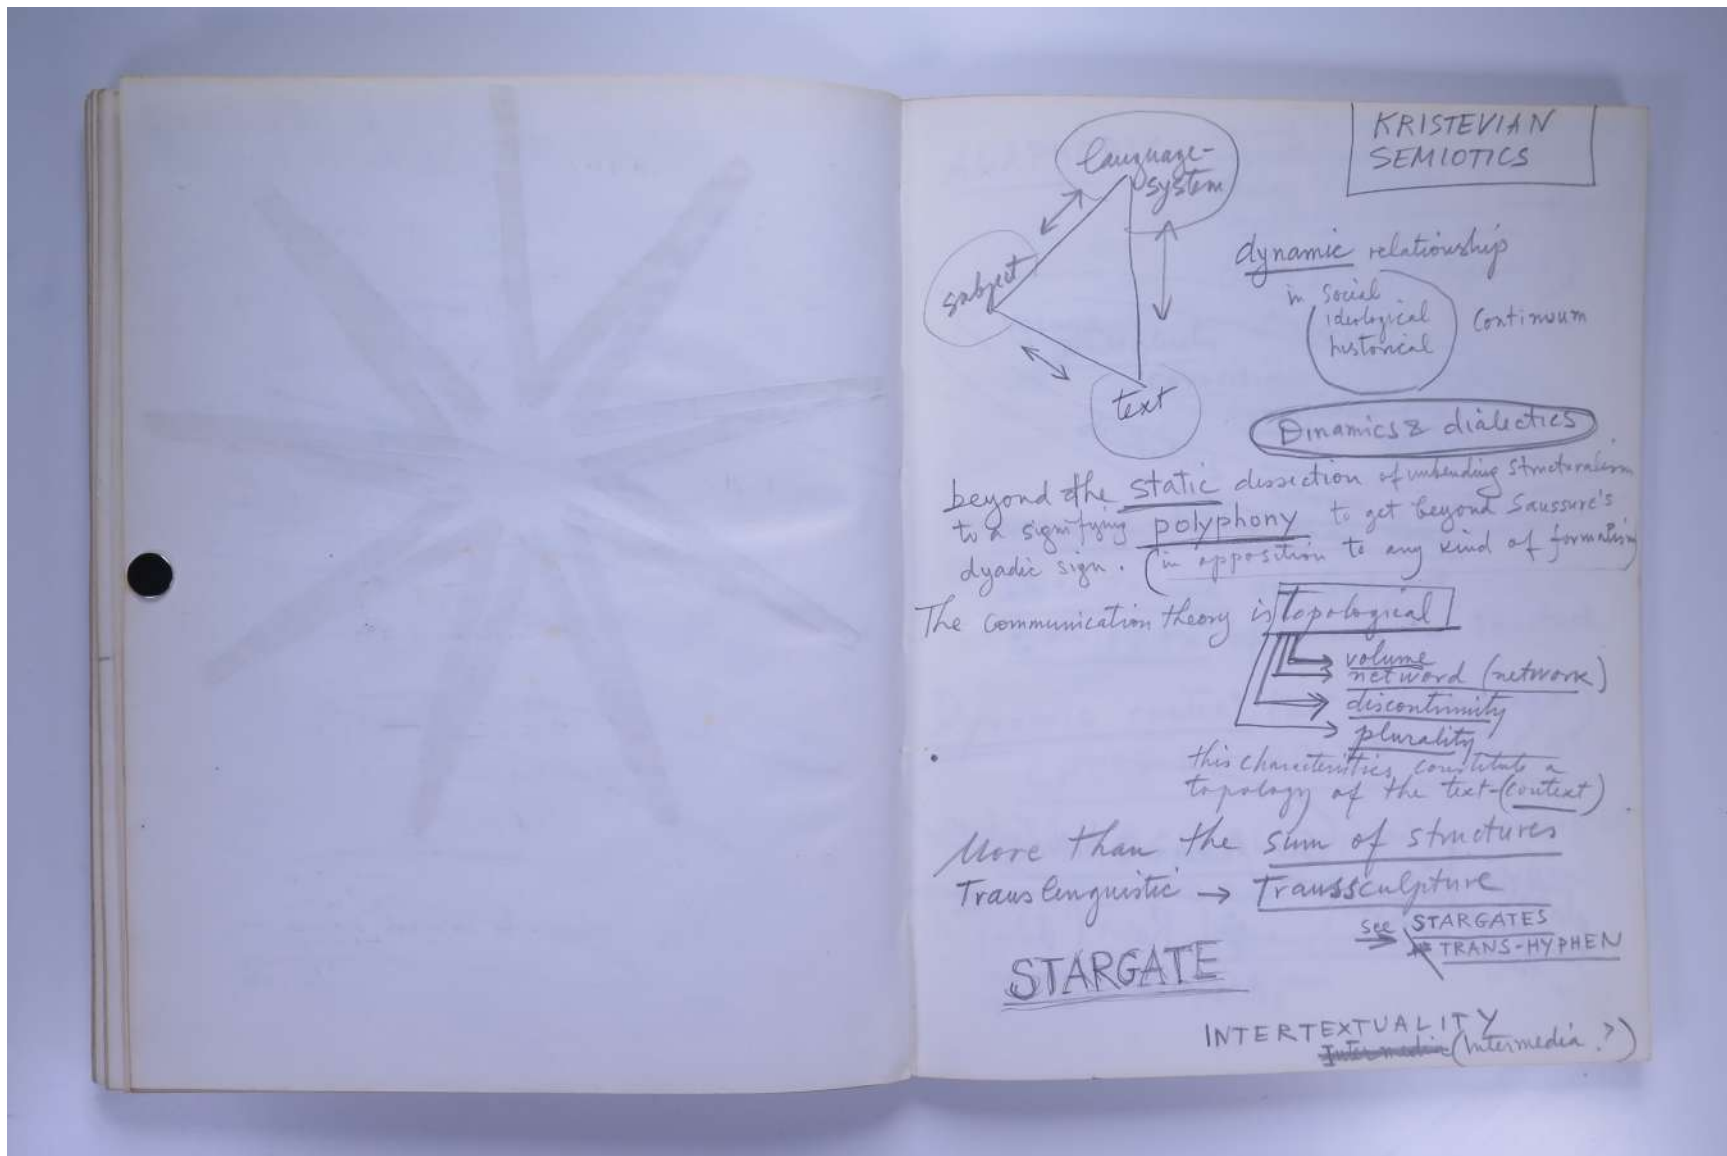

PAUL NEAGU ESTATE

SKETCHBOOK: FUSION, STAR MAKING, ASTARE!,
DEFINITION, ENNEAGON, WAKE, WITNESS - 1979

Reference No.
PNE 21.073