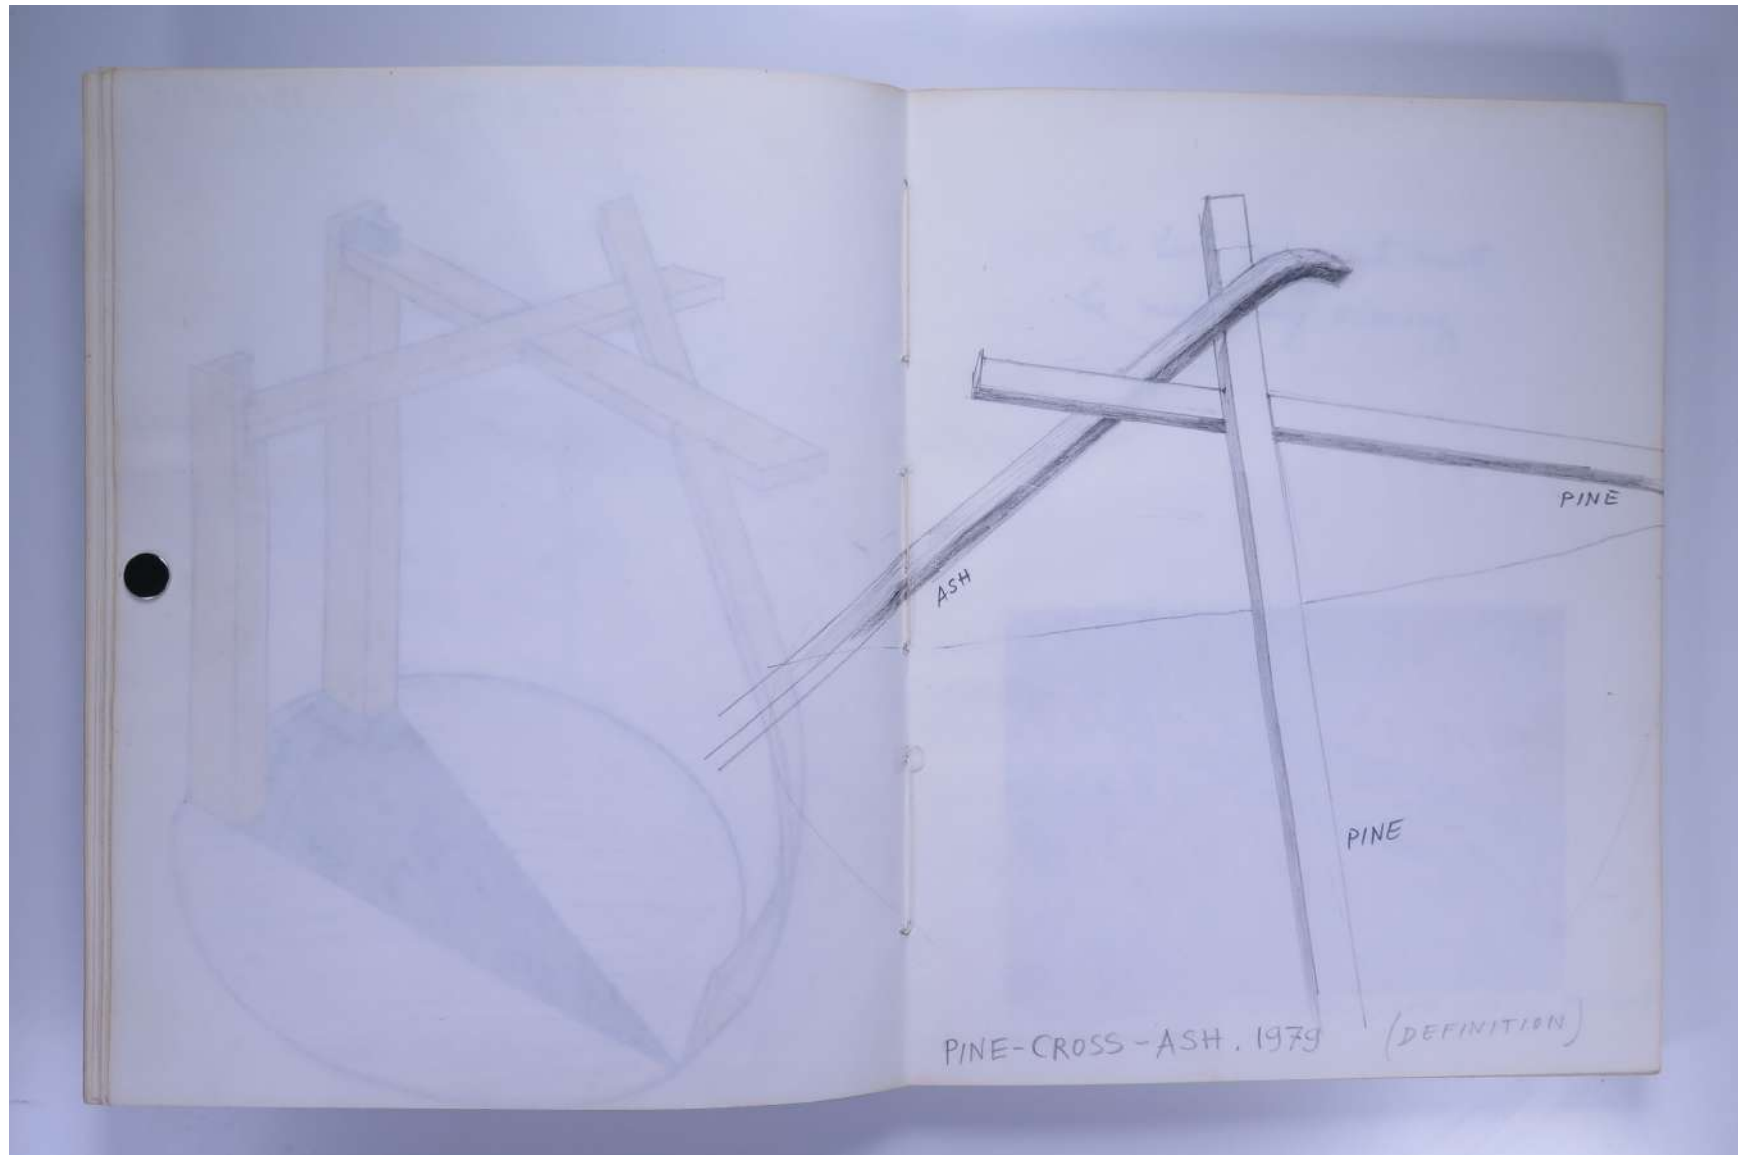

PAUL NEAGU ESTATE

SKETCHBOOK: FUSION, STAR MAKING, ASTARE!,
DEFINITION, ENNEAGON, WAKE, WITNESS - 1979

Reference No.
PNE 21.025

Usage terms: © Estate of Paul Neagu. No copying, republication, modification or any other unauthorised use is allowed for material © **PAUL NEAGU** ESTATE.
For further use of this material please seek formal permission from the **PAUL NEAGU** ESTATE.