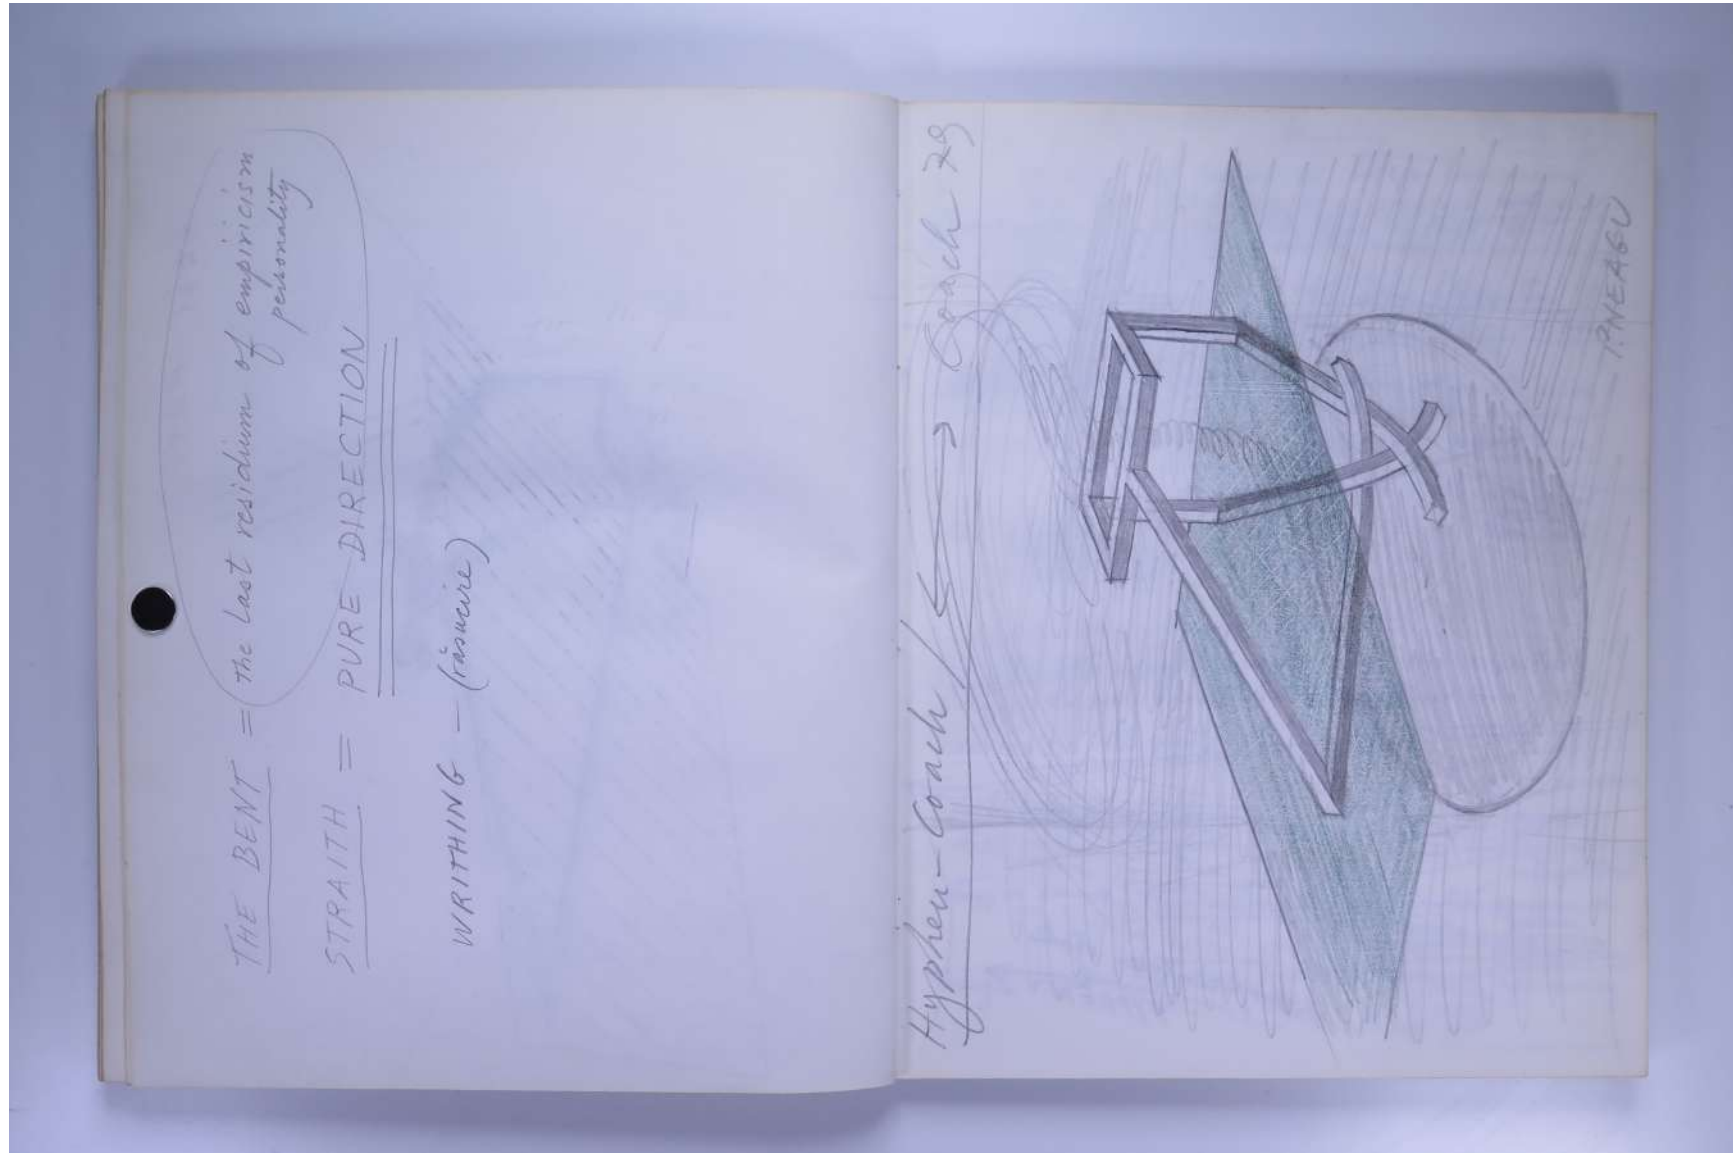

PAUL NEAGU ESTATE

SKETCHBOOK: FUSION, STAR MAKING, ASTARE!,
DEFINITION, ENNEAGON, WAKE, WITNESS - 1979

Reference No.
PNE 21.052