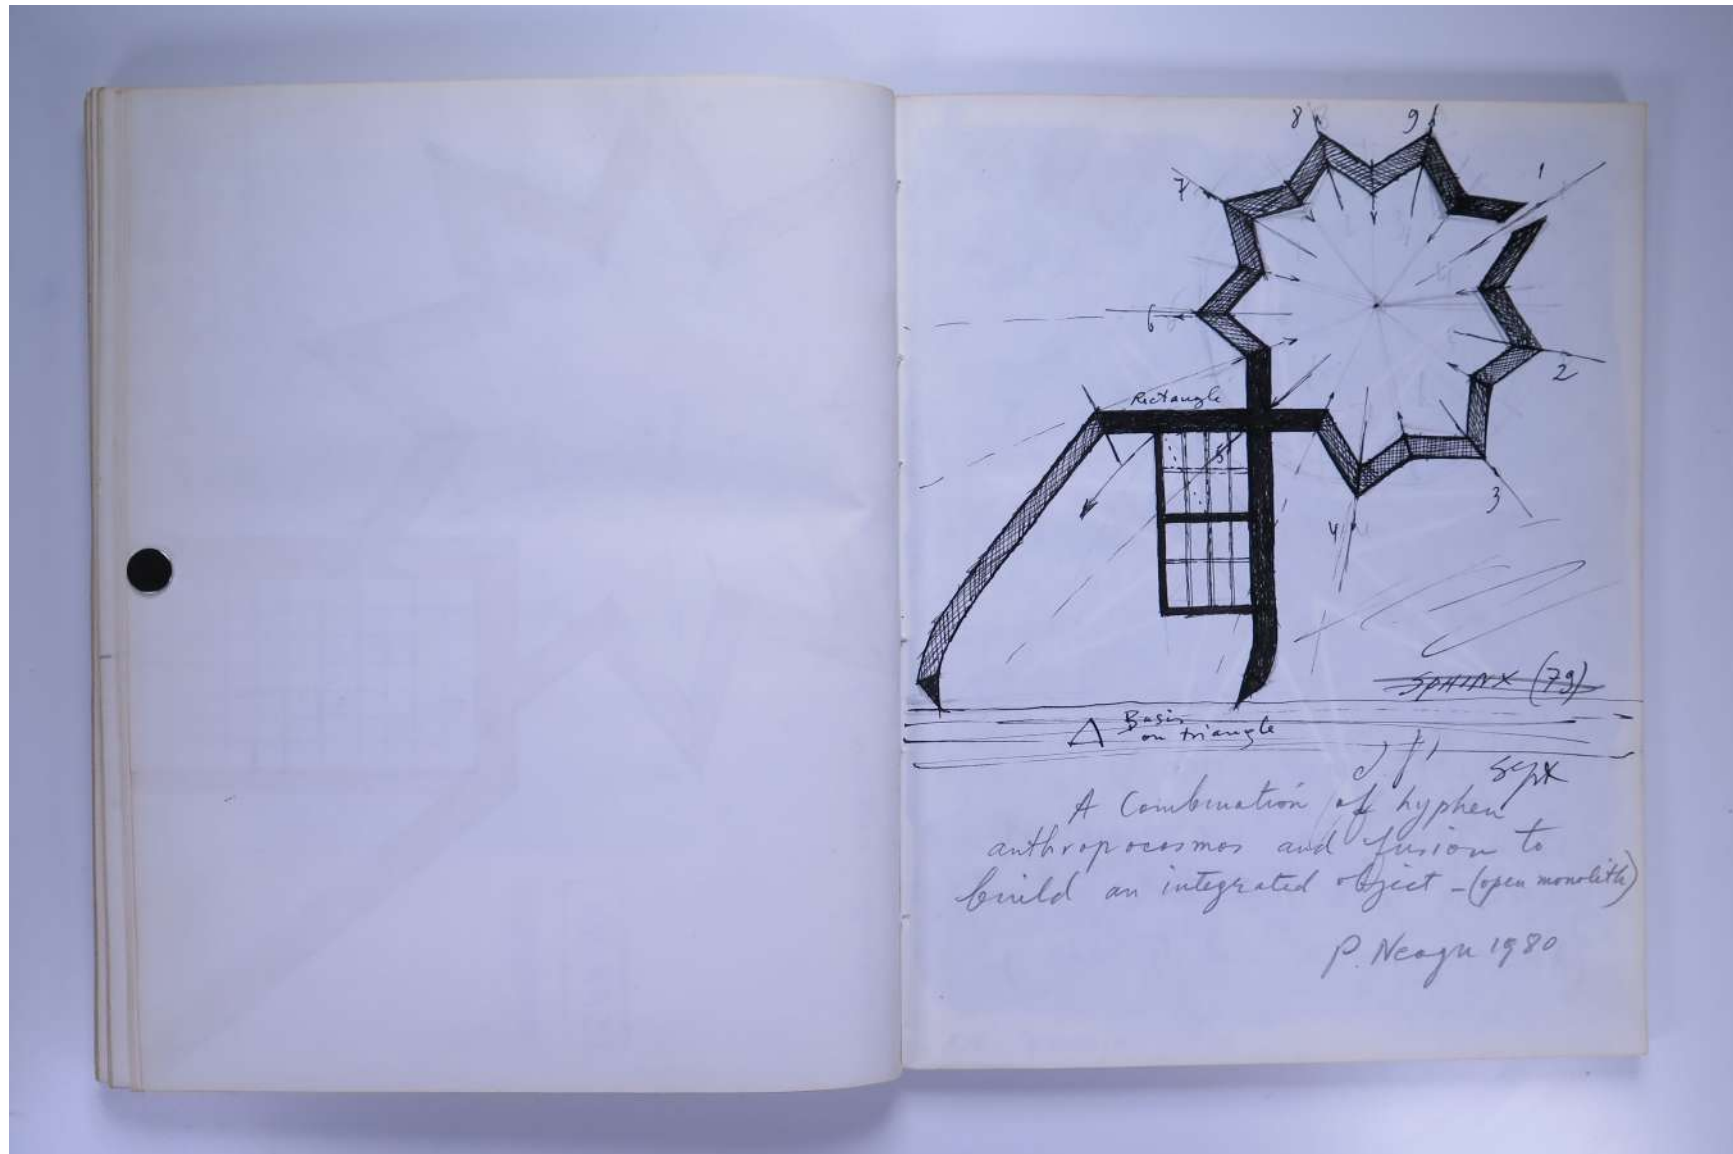

PAUL NEAGU ESTATE

SKETCHBOOK: FUSION, STAR MAKING, ASTARE!,
DEFINITION, ENNEAGON, WAKE, WITNESS - 1979

Reference No.
PNE 21.071