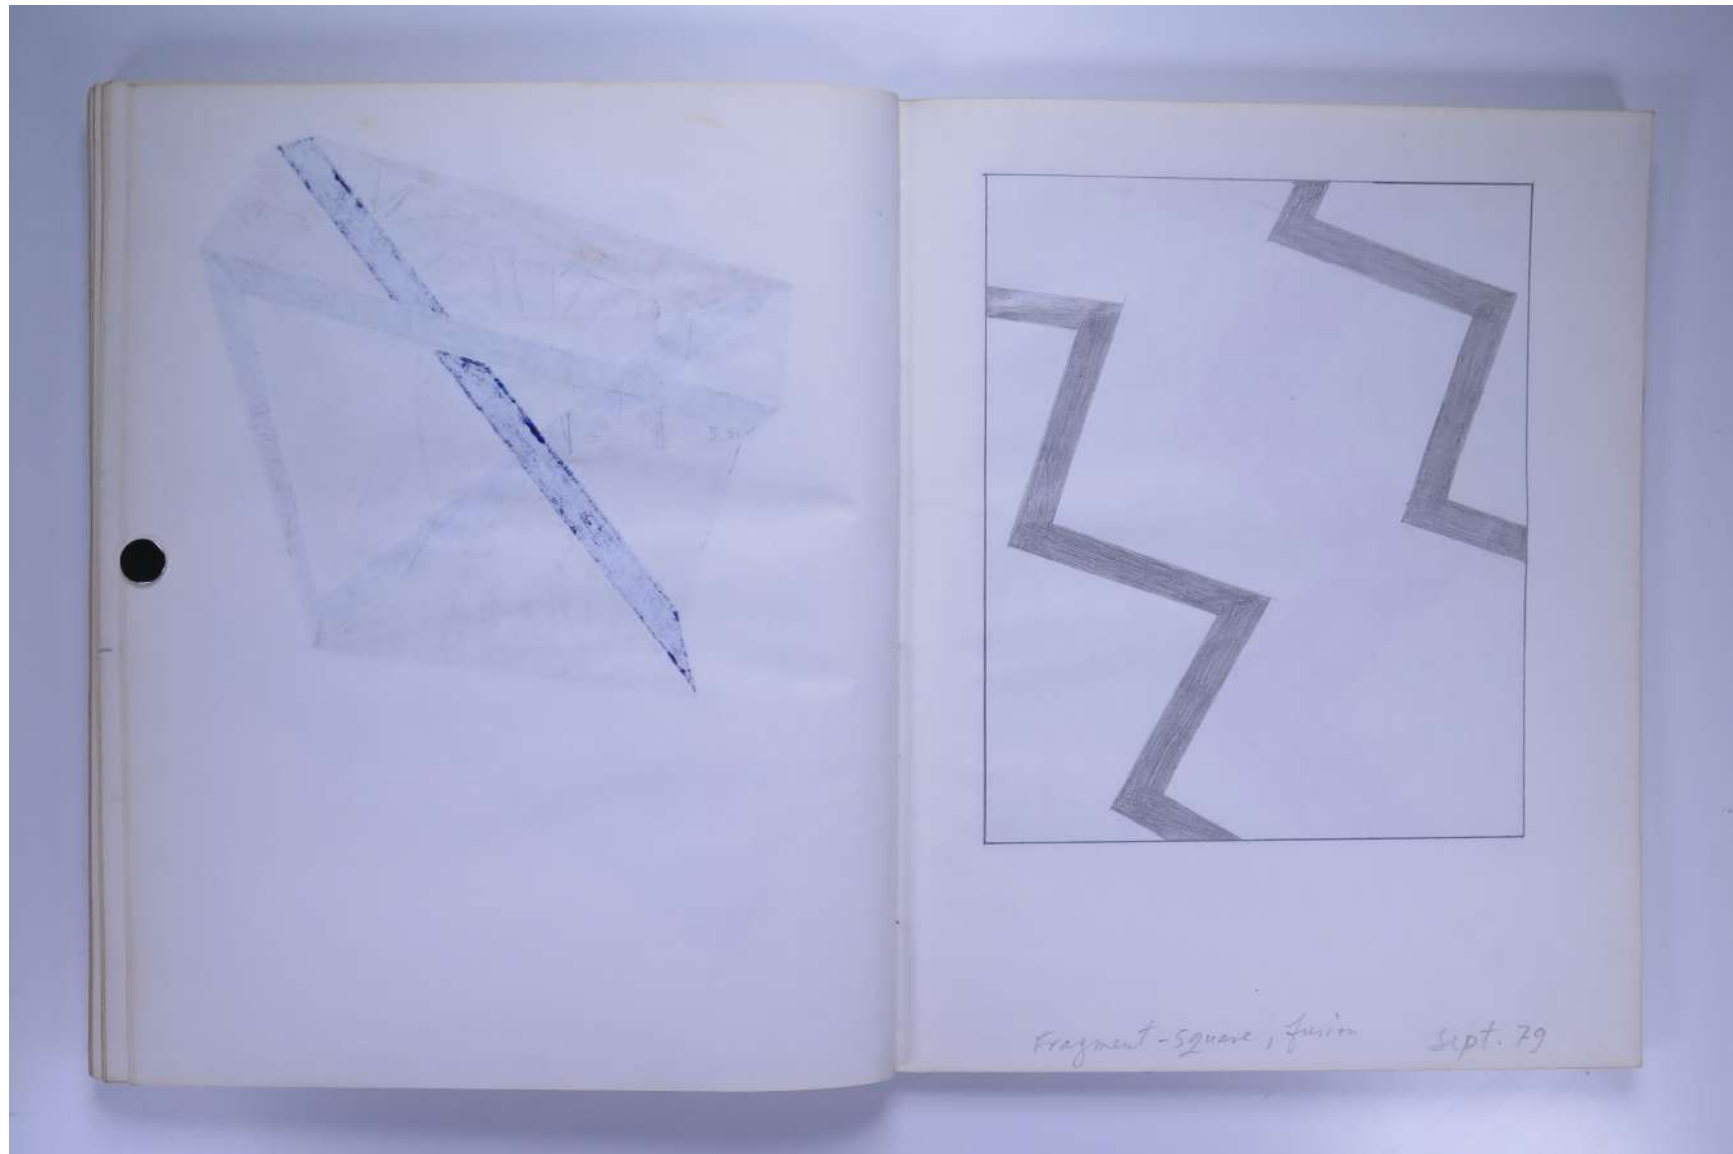

PAUL NEAGU ESTATE

SKETCHBOOK: FUSION, STAR MAKING, ASTARE!,
DEFINITION, ENNEAGON, WAKE, WITNESS - 1979

Reference No.
PNE 21.067

Usage terms: © Estate of Paul Neagu. No copying, republication, modification or any other unauthorised use is allowed for material © **PAUL NEAGU** ESTATE.
For further use of this material please seek formal permission from the **PAUL NEAGU** ESTATE.