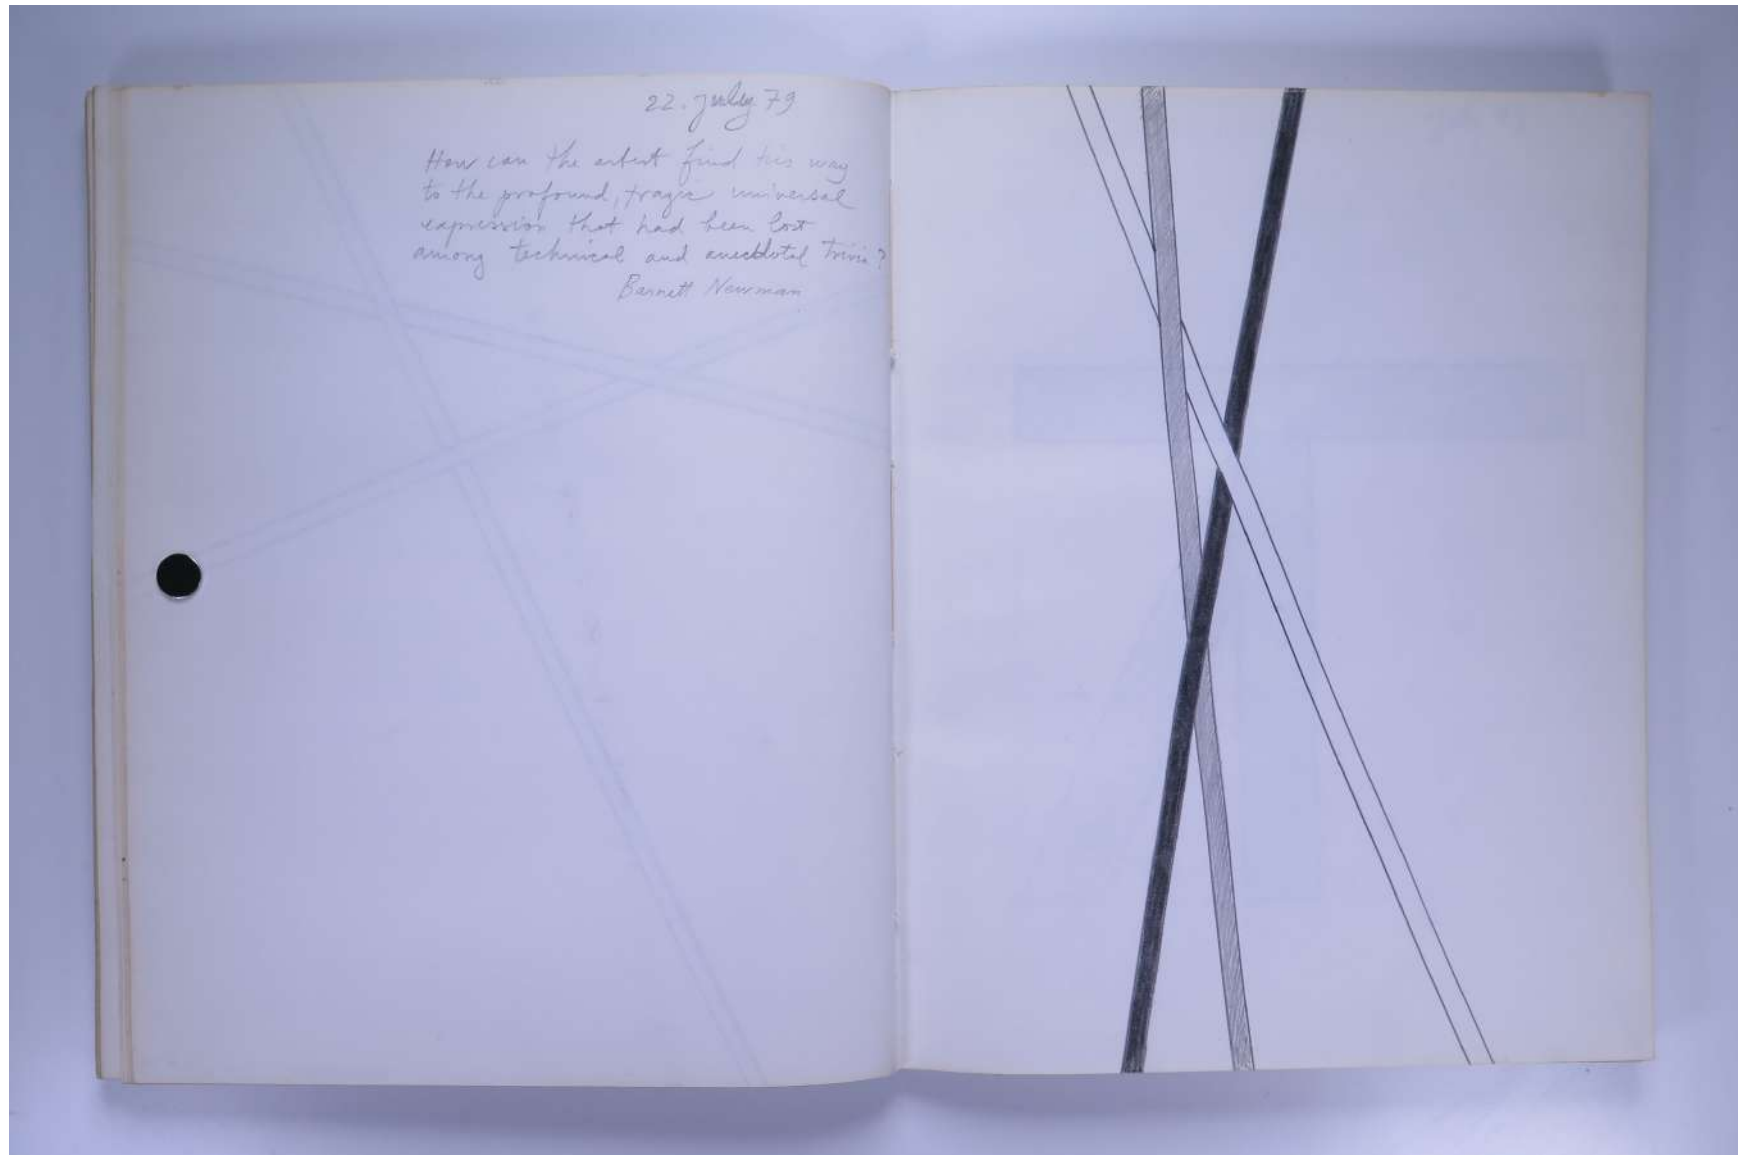

PAUL NEAGU ESTATE

SKETCHBOOK: FUSION, STAR MAKING, ASTARE!,
DEFINITION, ENNEAGON, WAKE, WITNESS - 1979

Reference No.
PNE 21.057

Usage terms: © Estate of Paul Neagu. No copying, republication, modification or any other unauthorised use is allowed for material © **PAUL NEAGU** ESTATE.
For further use of this material please seek formal permission from the **PAUL NEAGU** ESTATE.