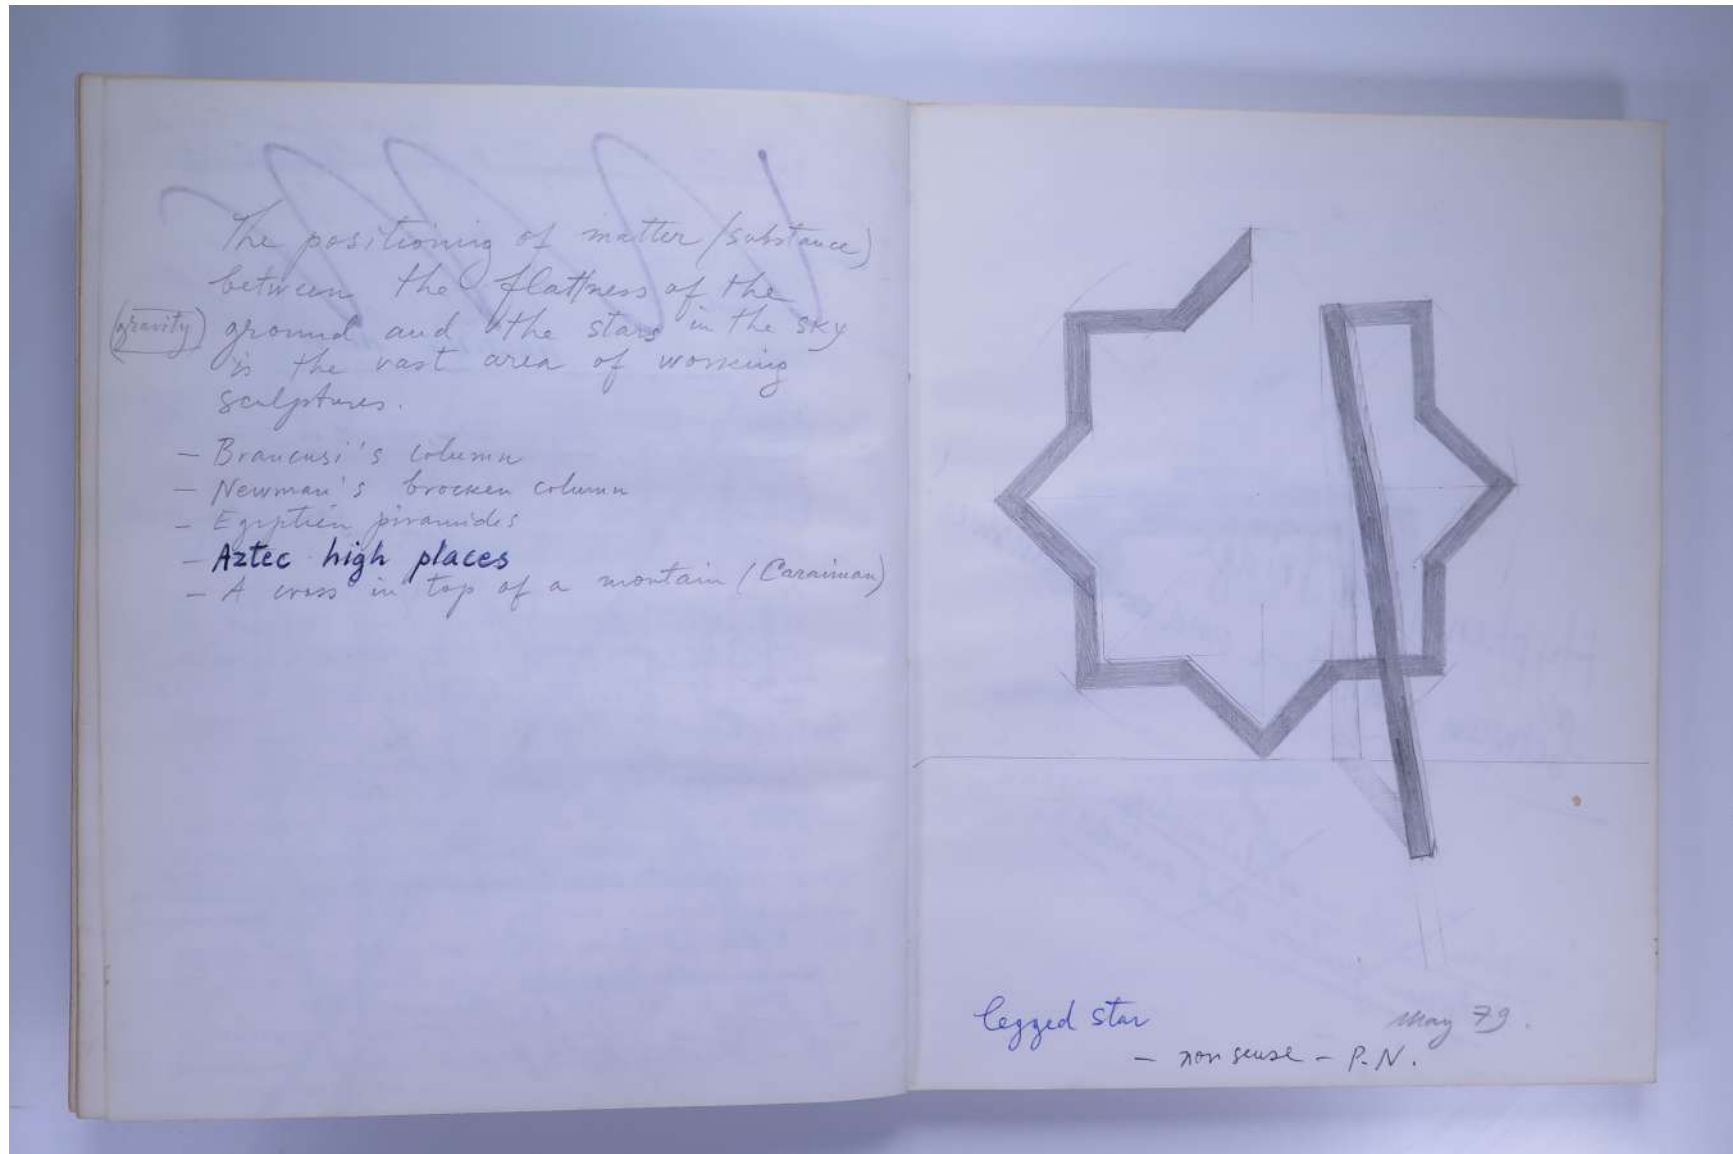

PAUL NEAGU ESTATE

SKETCHBOOK: FUSION, STAR MAKING, ASTARE!,
DEFINITION, ENNEAGON, WAKE, WITNESS - 1979

Reference No.
PNE 21.034