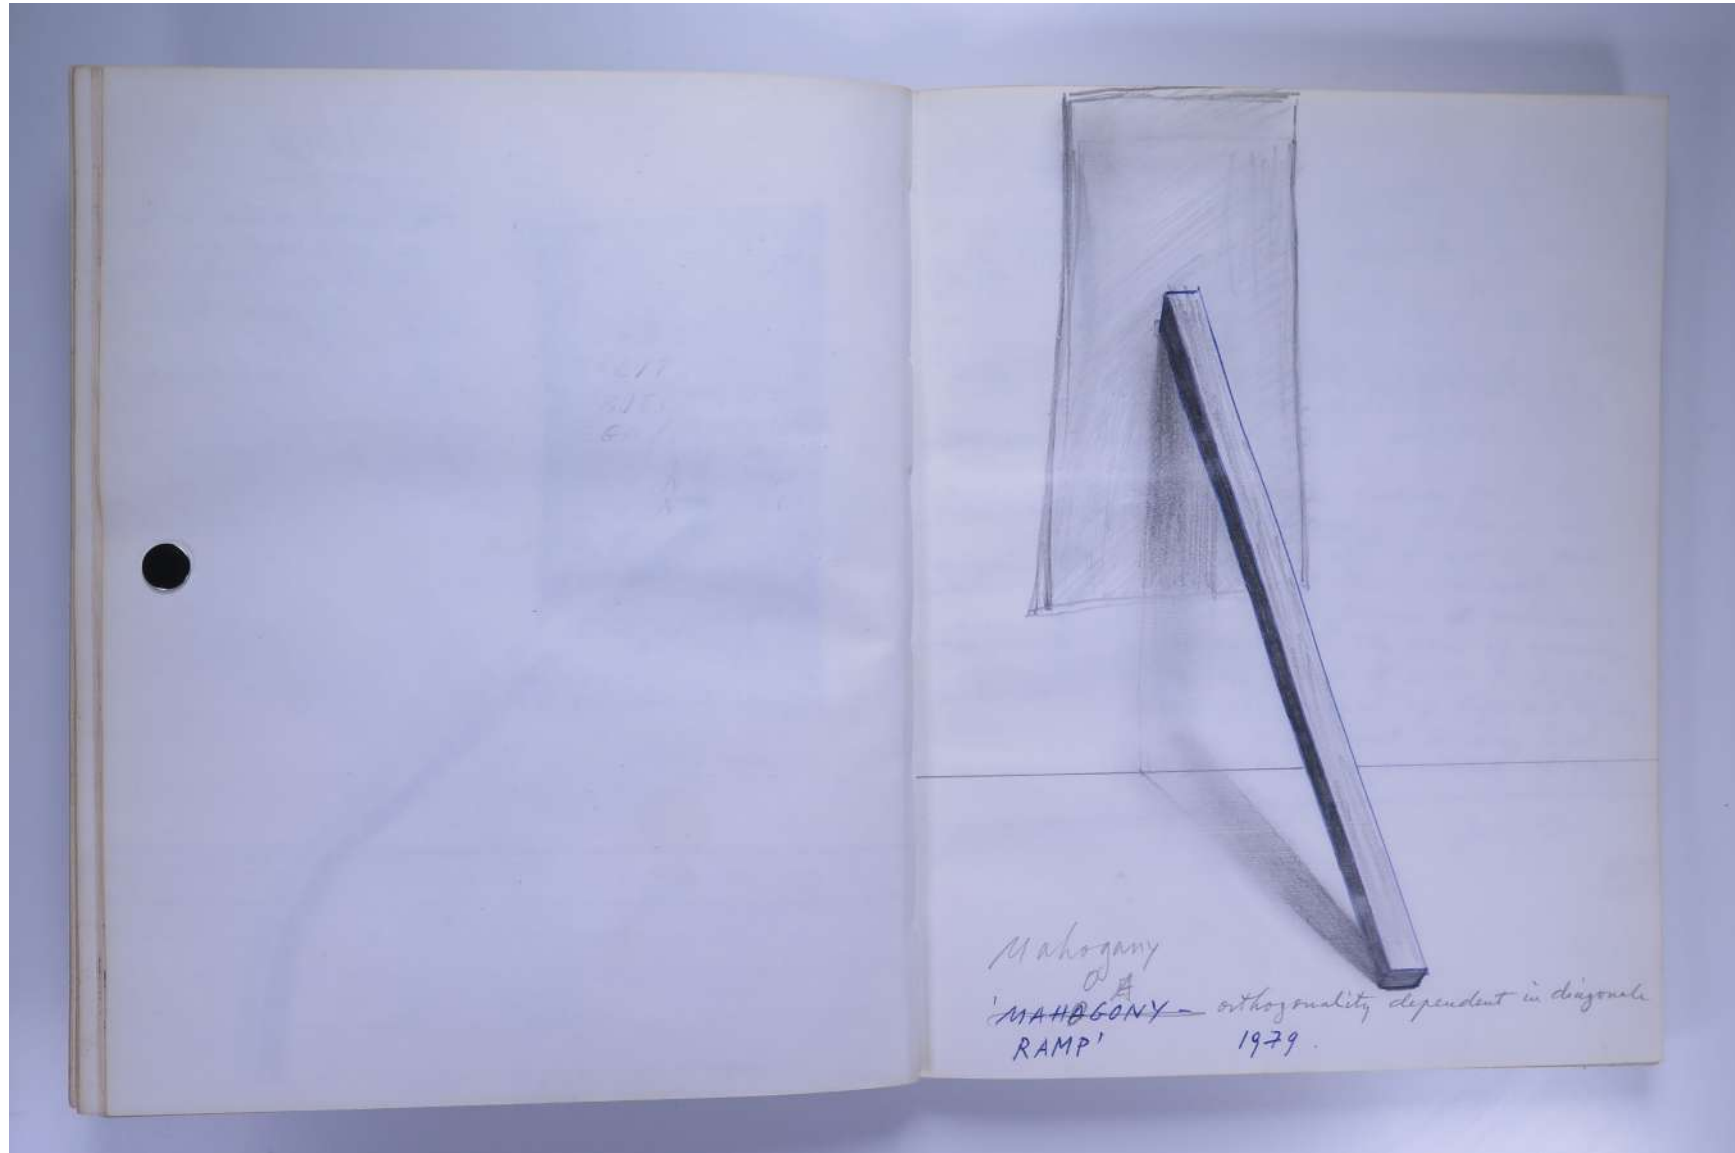

PAUL NEAGU ESTATE

SKETCHBOOK: FUSION, STAR MAKING, ASTARE!,
DEFINITION, ENNEAGON, WAKE, WITNESS - 1979

Reference No.
PNE 21.042

Usage terms: © Estate of Paul Neagu. No copying, republication, modification or any other unauthorised use is allowed for material © **PAUL NEAGU** ESTATE.
For further use of this material please seek formal permission from the **PAUL NEAGU** ESTATE.