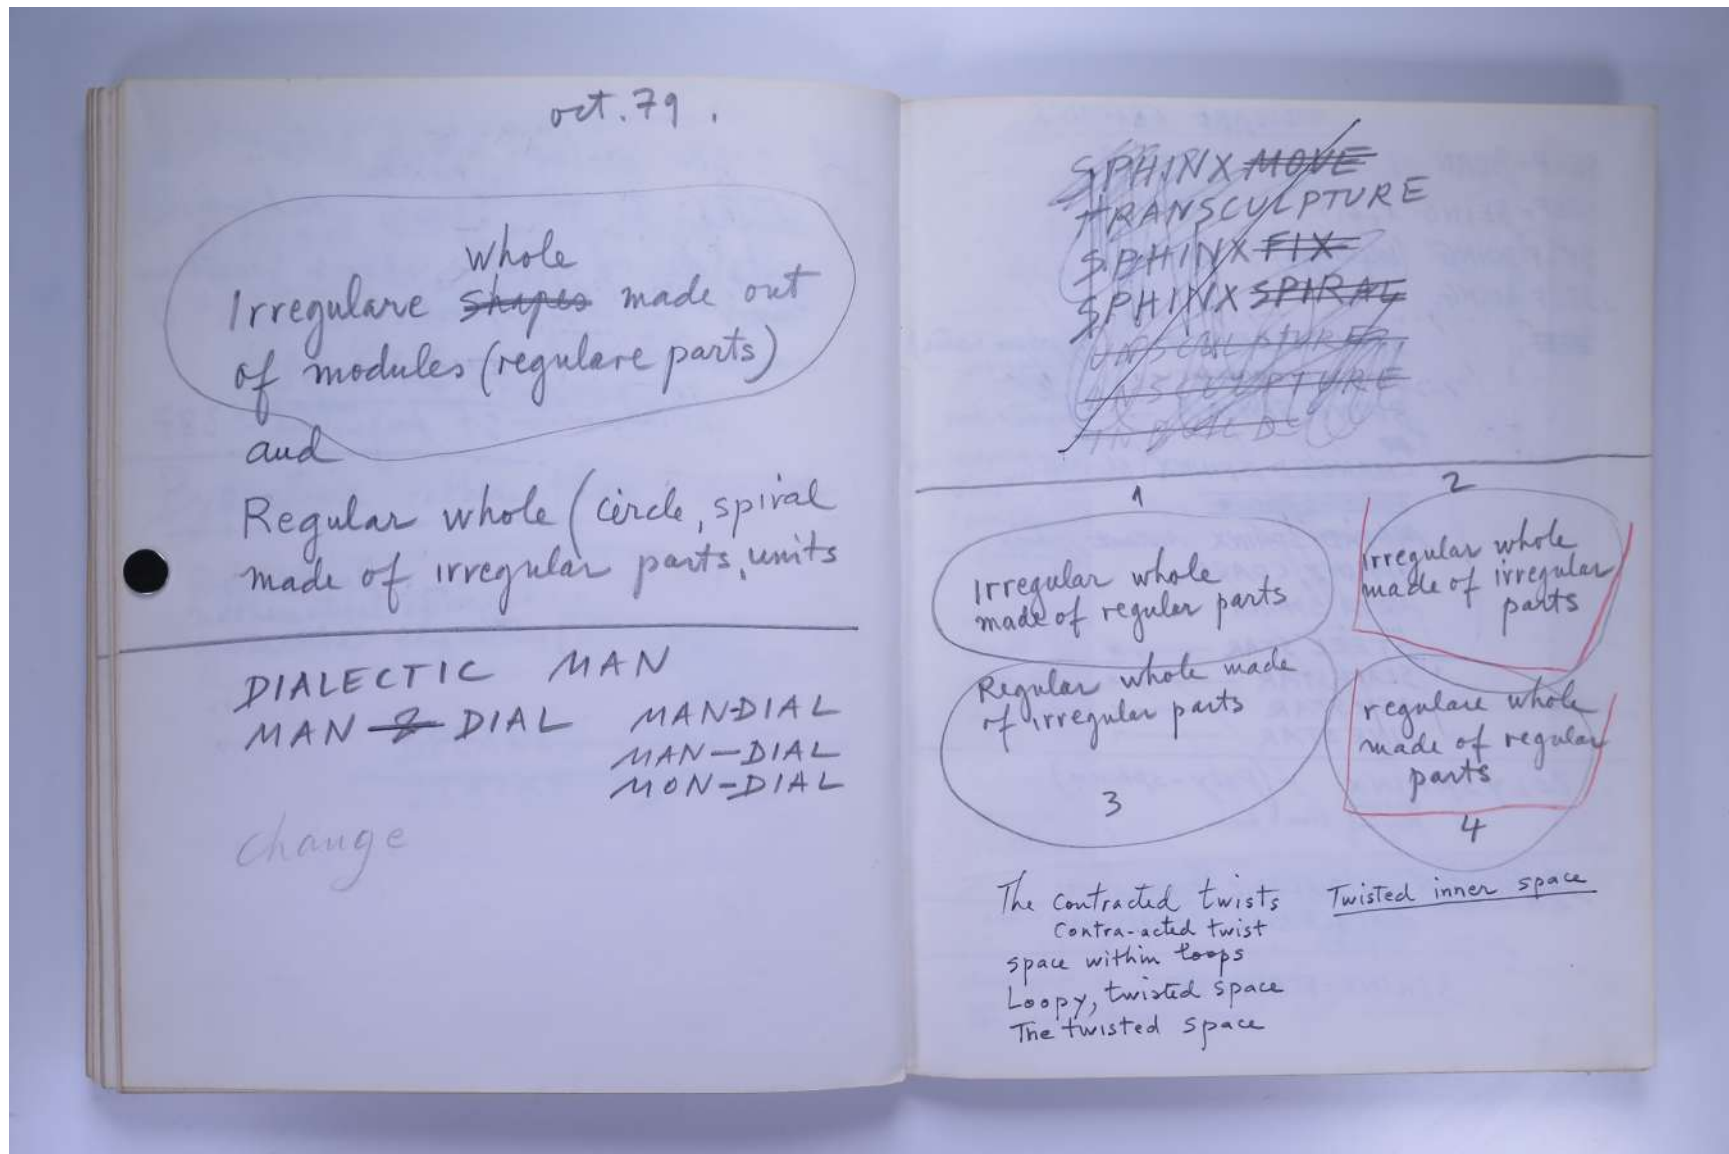

PAUL NEAGU ESTATE

SKETCHBOOK: FUSION, STAR MAKING, ASTARE!,
DEFINITION, ENNEAGON, WAKE, WITNESS - 1979

Reference No.
PNE 21.076