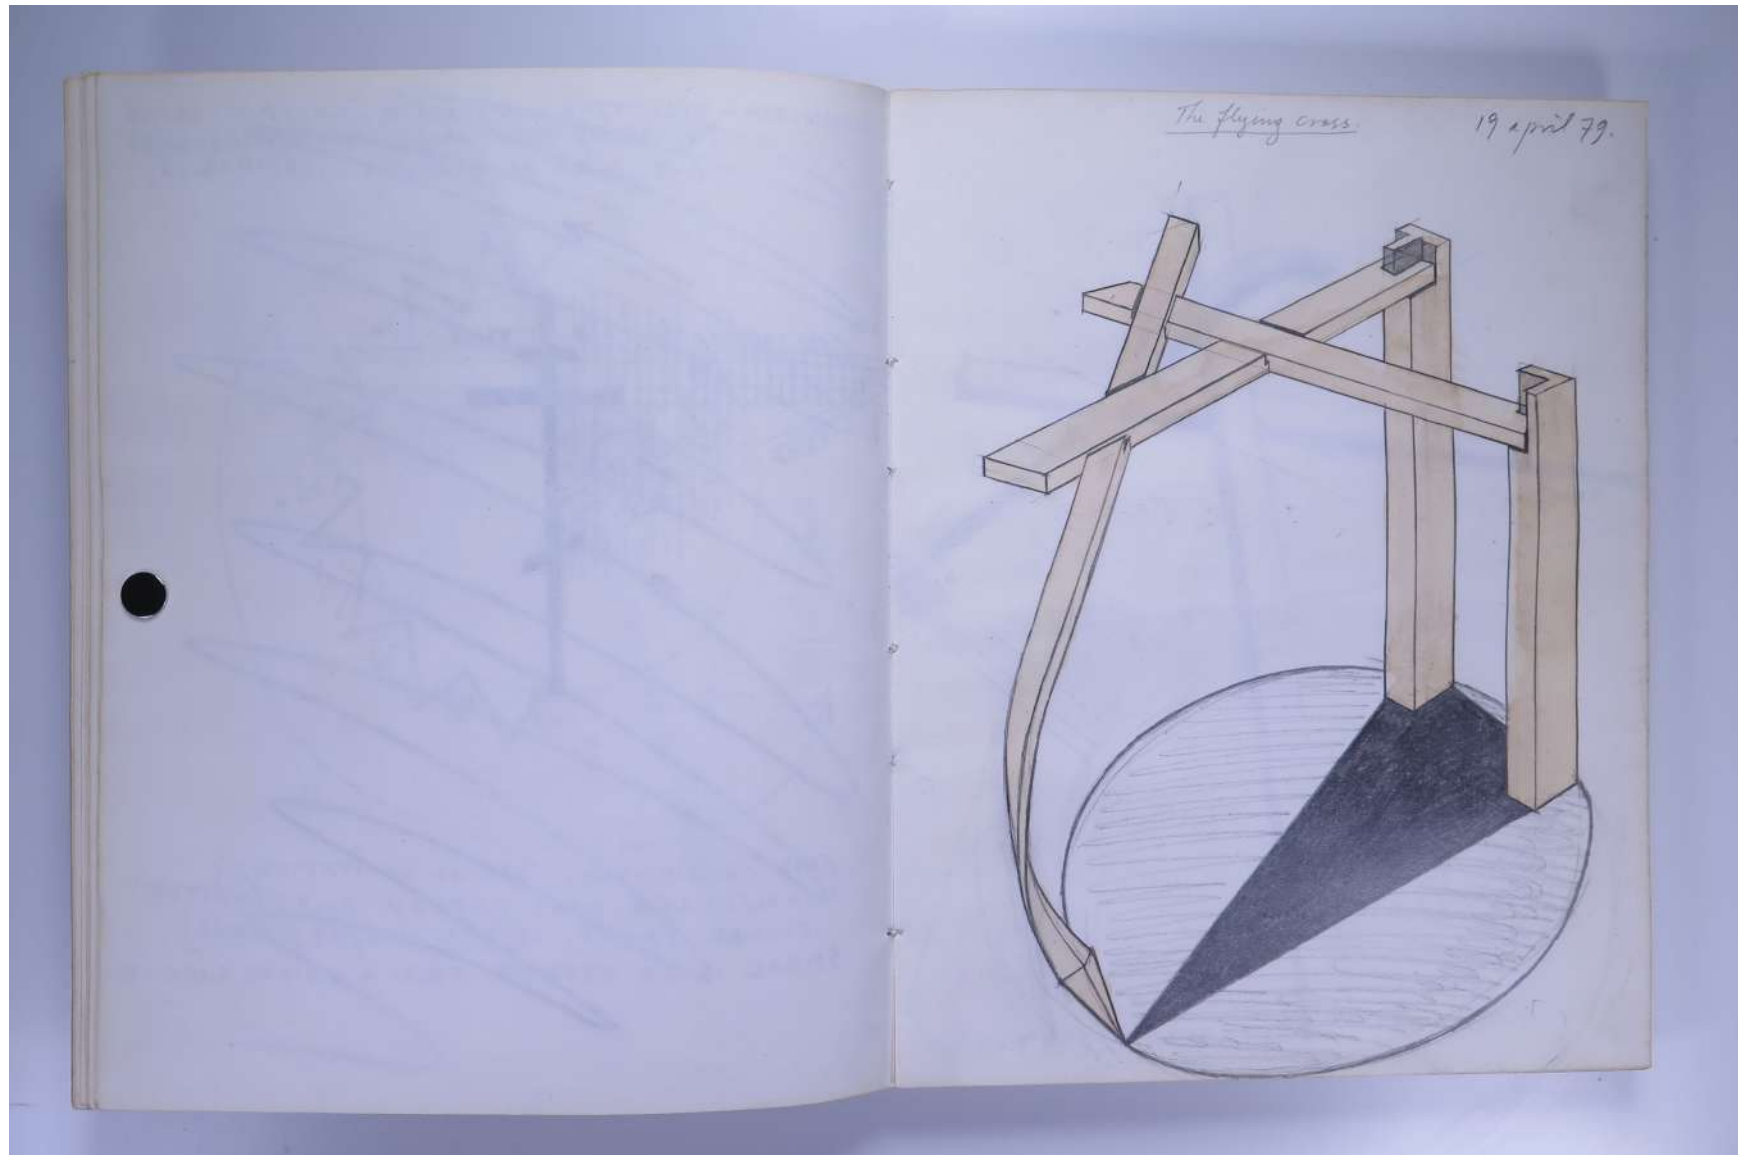

PAUL NEAGU ESTATE

SKETCHBOOK: FUSION, STAR MAKING, ASTARE!,
DEFINITION, ENNEAGON, WAKE, WITNESS - 1979

Reference No.
PNE 21.024

Usage terms: © Estate of Paul Neagu. No copying, republication, modification or any other unauthorised use is allowed for material © **PAUL NEAGU** ESTATE.
For further use of this material please seek formal permission from the **PAUL NEAGU** ESTATE.