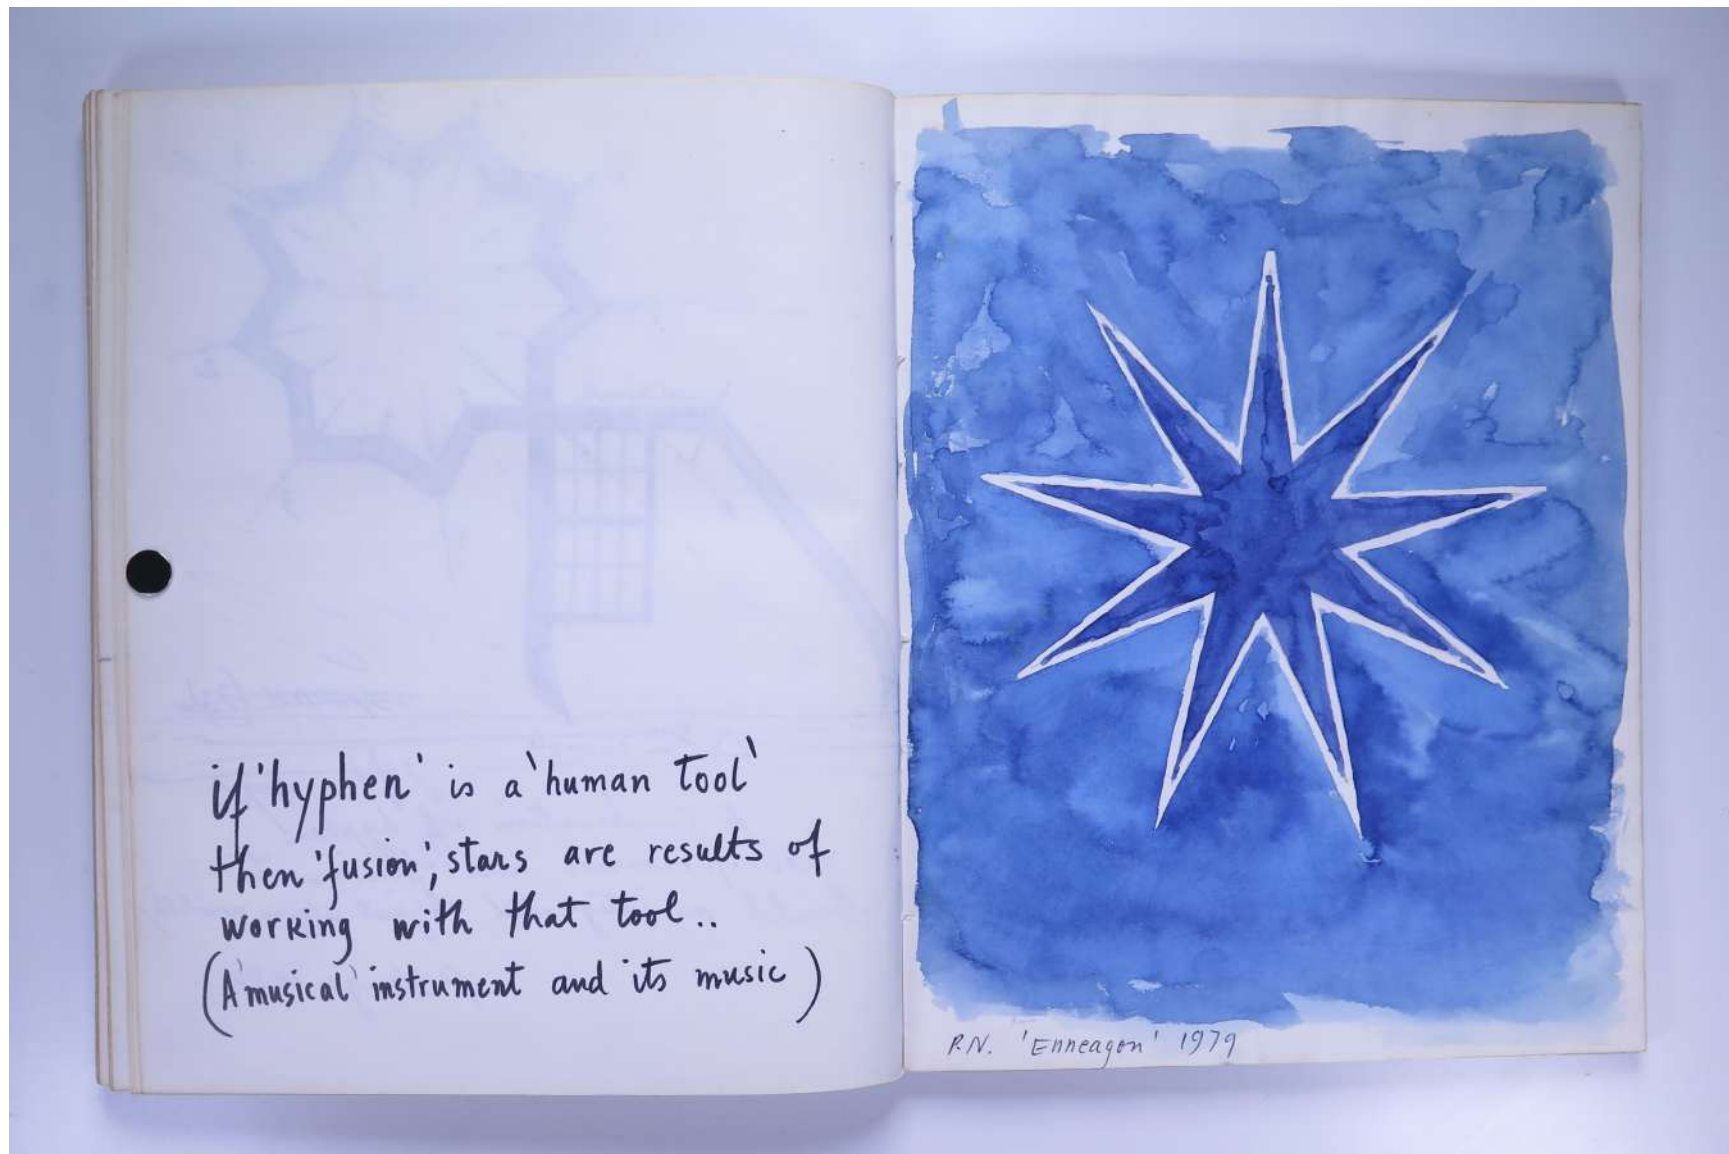

PAUL NEAGU ESTATE

SKETCHBOOK: FUSION, STAR MAKING, ASTARE!,
DEFINITION, ENNEAGON, WAKE, WITNESS - 1979

Reference No.
PNE 21.072