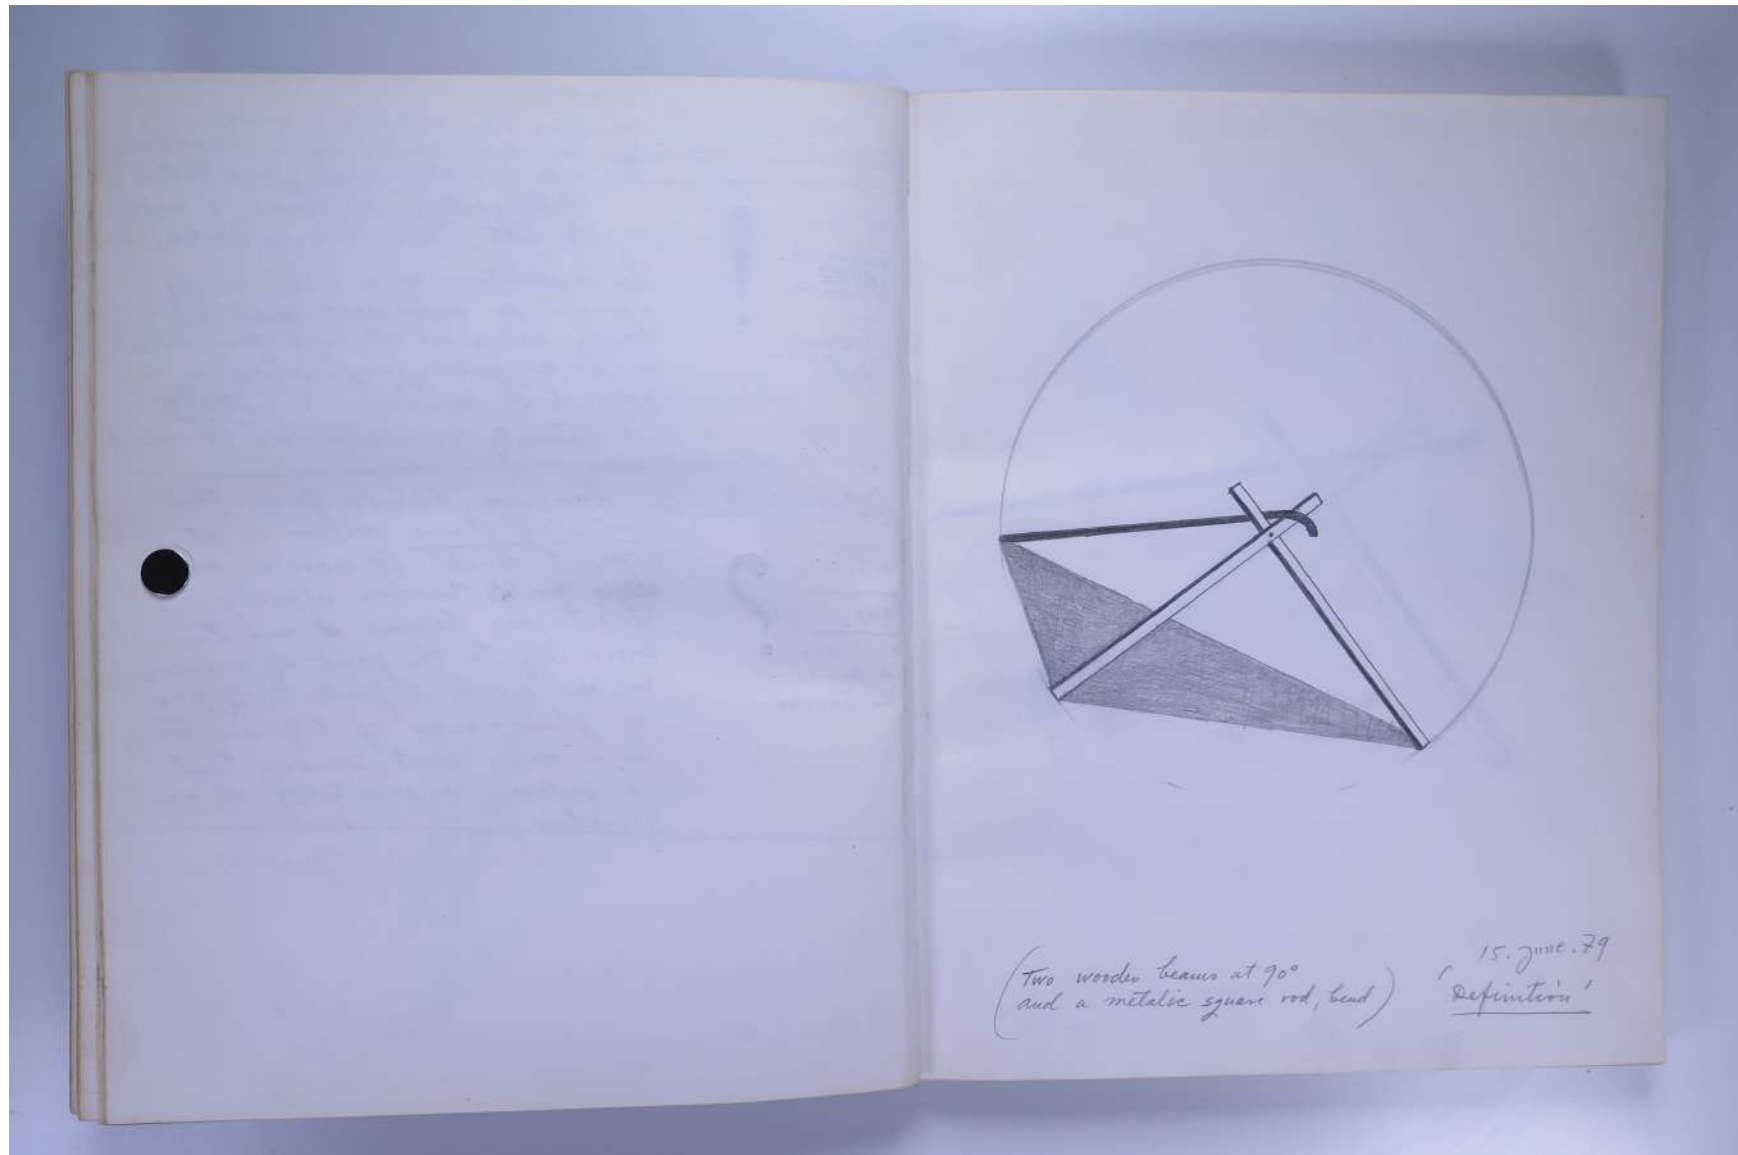

PAUL NEAGU ESTATE

SKETCHBOOK: FUSION, STAR MAKING, ASTARE!,
DEFINITION, ENNEAGON, WAKE, WITNESS - 1979

Reference No.
PNE 21.044

Usage terms: © Estate of Paul Neagu. No copying, republication, modification or any other unauthorised use is allowed for material © **PAUL NEAGU ESTATE**.
For further use of this material please seek formal permission from the **PAUL NEAGU ESTATE**.