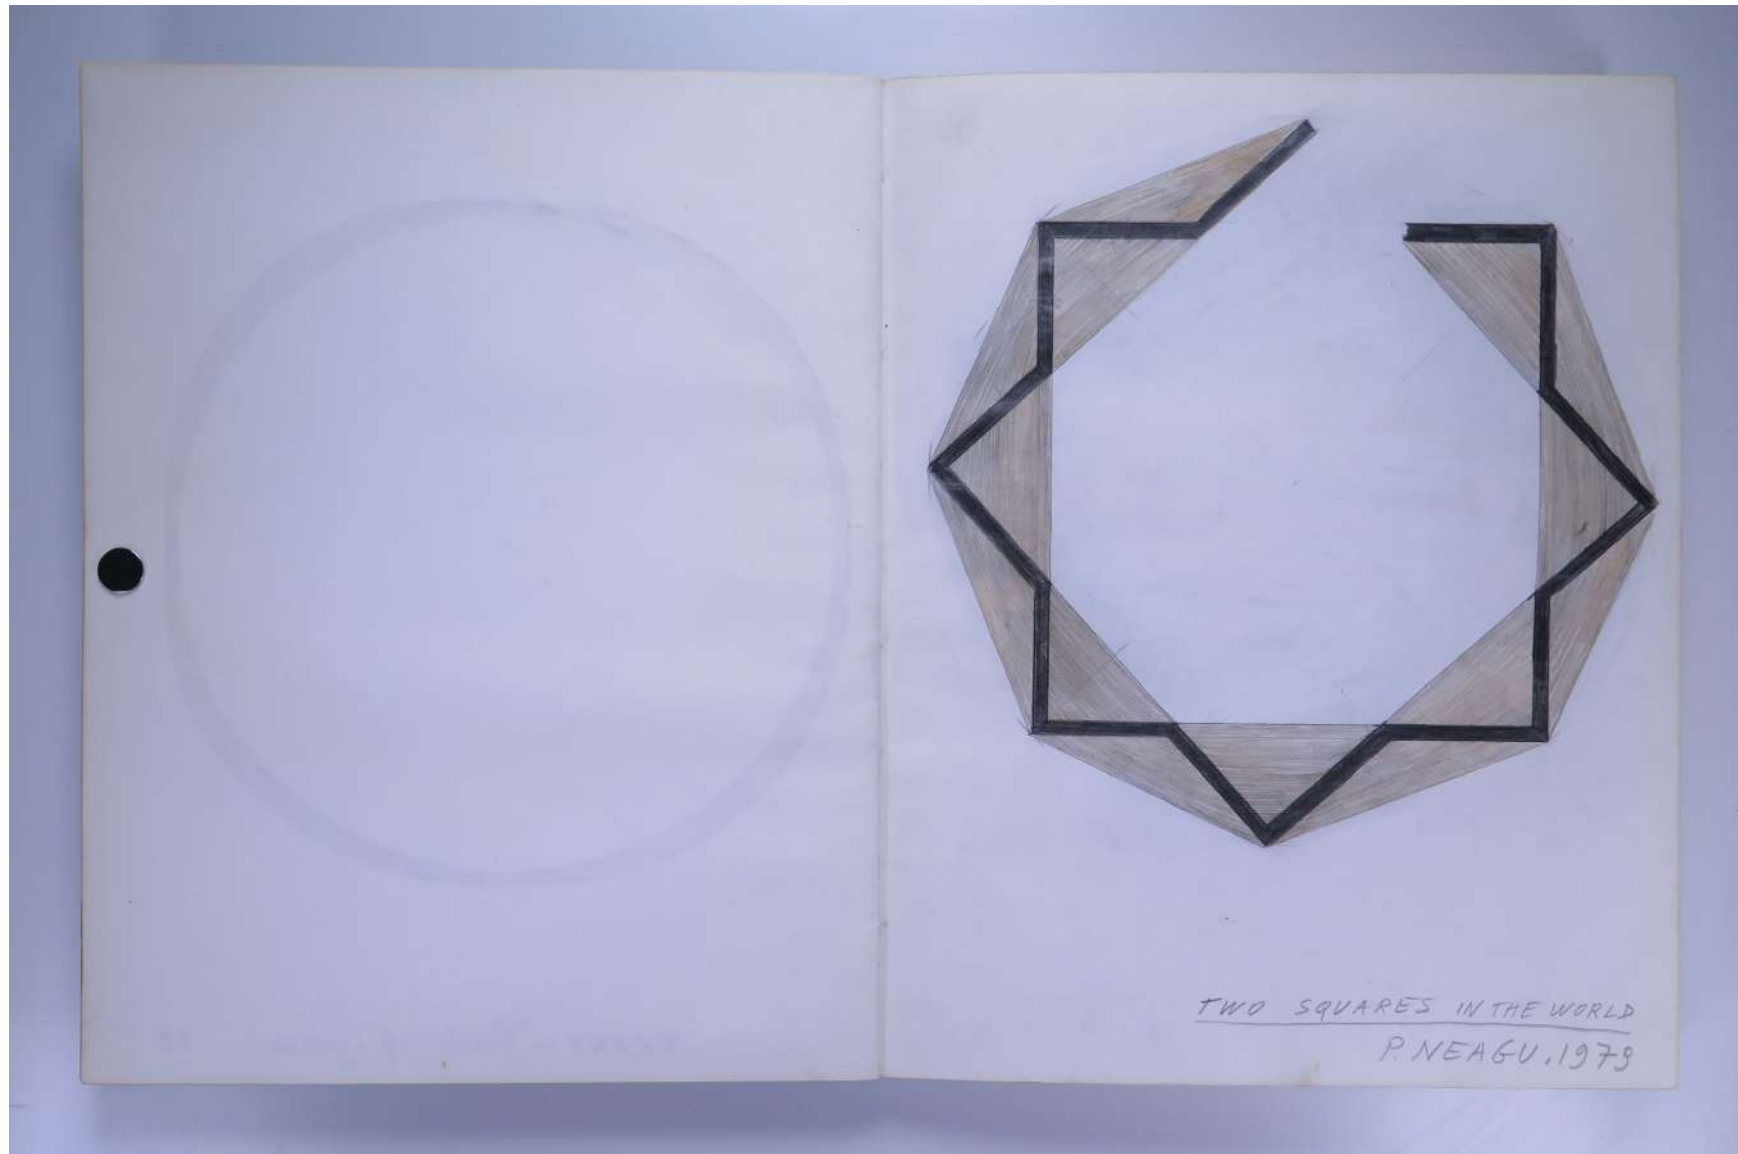

PAUL NEAGU ESTATE

SKETCHBOOK: FUSION, STAR MAKING, ASTARE!,
DEFINITION, ENNEAGON, WAKE, WITNESS - 1979

Reference No.
PNE 21.014

Usage terms: © Estate of Paul Neagu. No copying, republication, modification or any other unauthorised use is allowed for material © **PAUL NEAGU** ESTATE.
For further use of this material please seek formal permission from the **PAUL NEAGU** ESTATE.