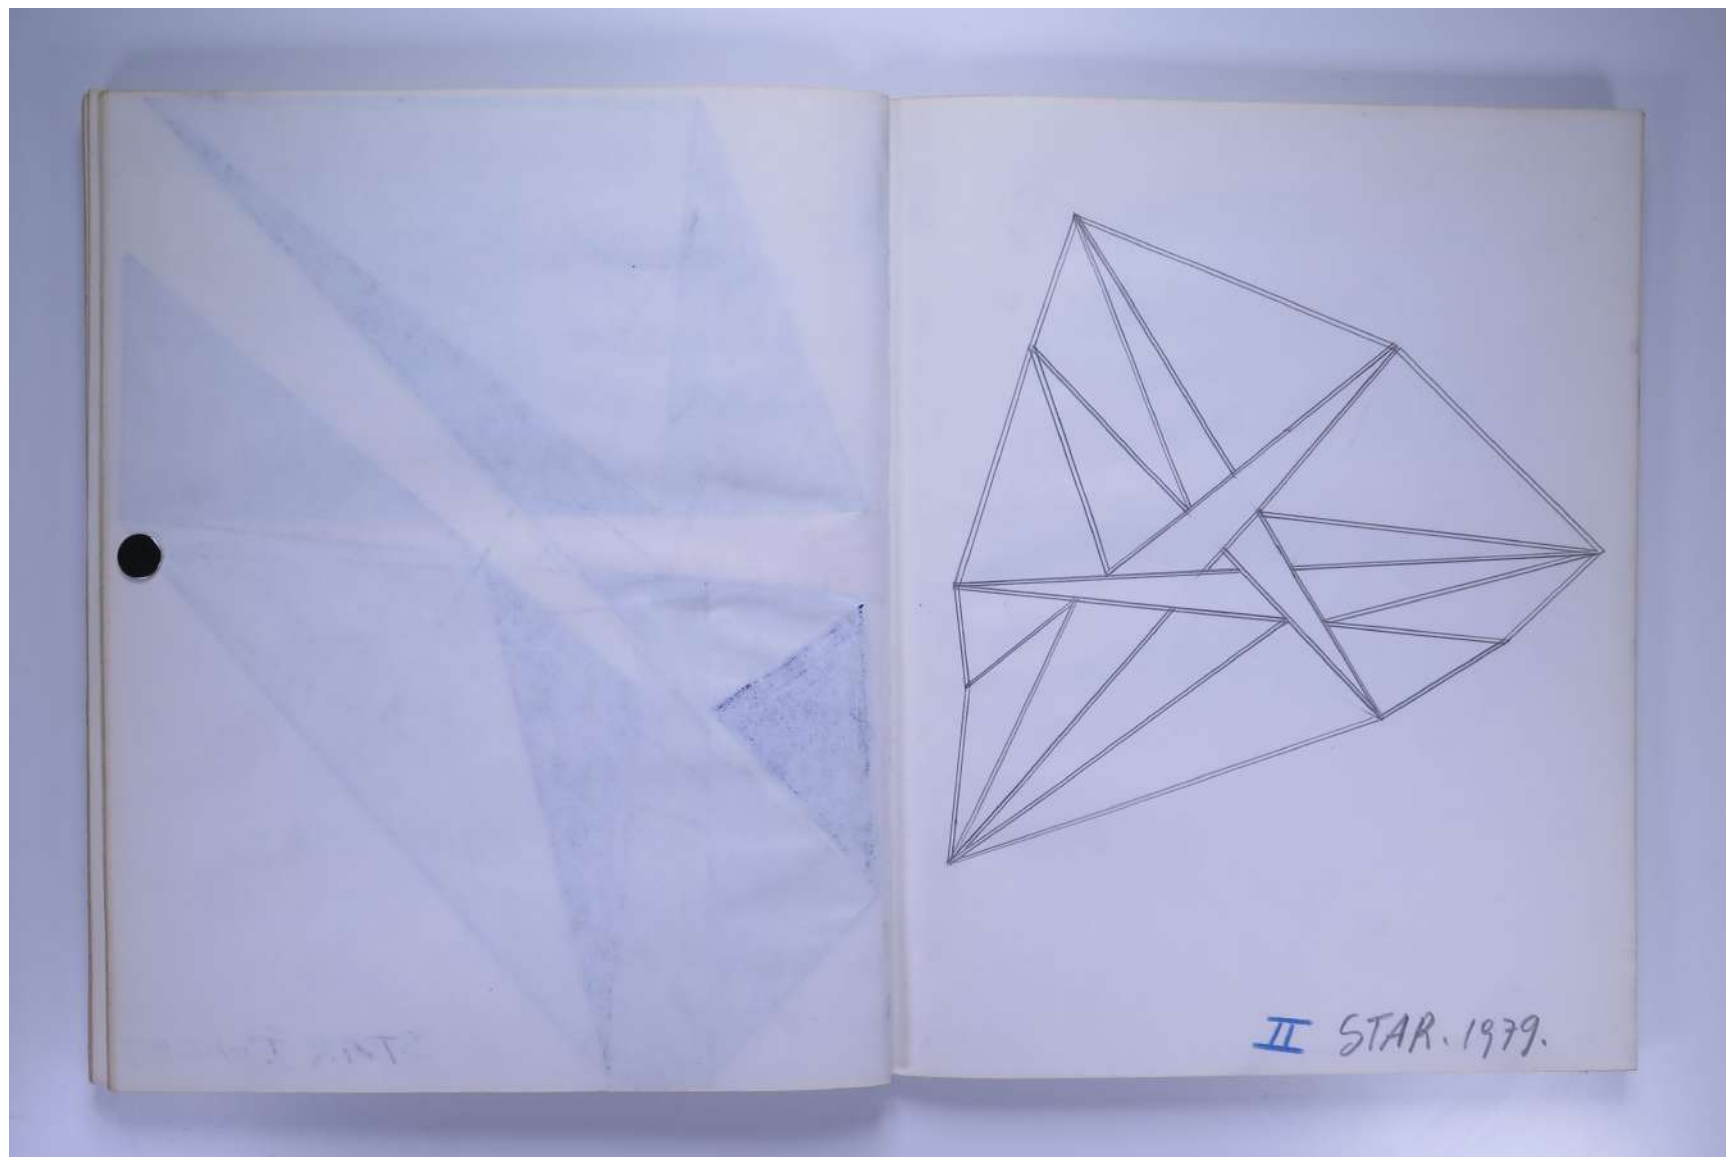

PAUL NEAGU ESTATE

SKETCHBOOK: FUSION, STAR MAKING, ASTARE!,
DEFINITION, ENNEAGON, WAKE, WITNESS - 1979

Reference No.

PNE 21.063

Usage terms: © Estate of Paul Neagu. No copying, republication, modification or any other unauthorised use is allowed for material © **PAUL NEAGU** ESTATE.
For further use of this material please seek formal permission from the **PAUL NEAGU** ESTATE.