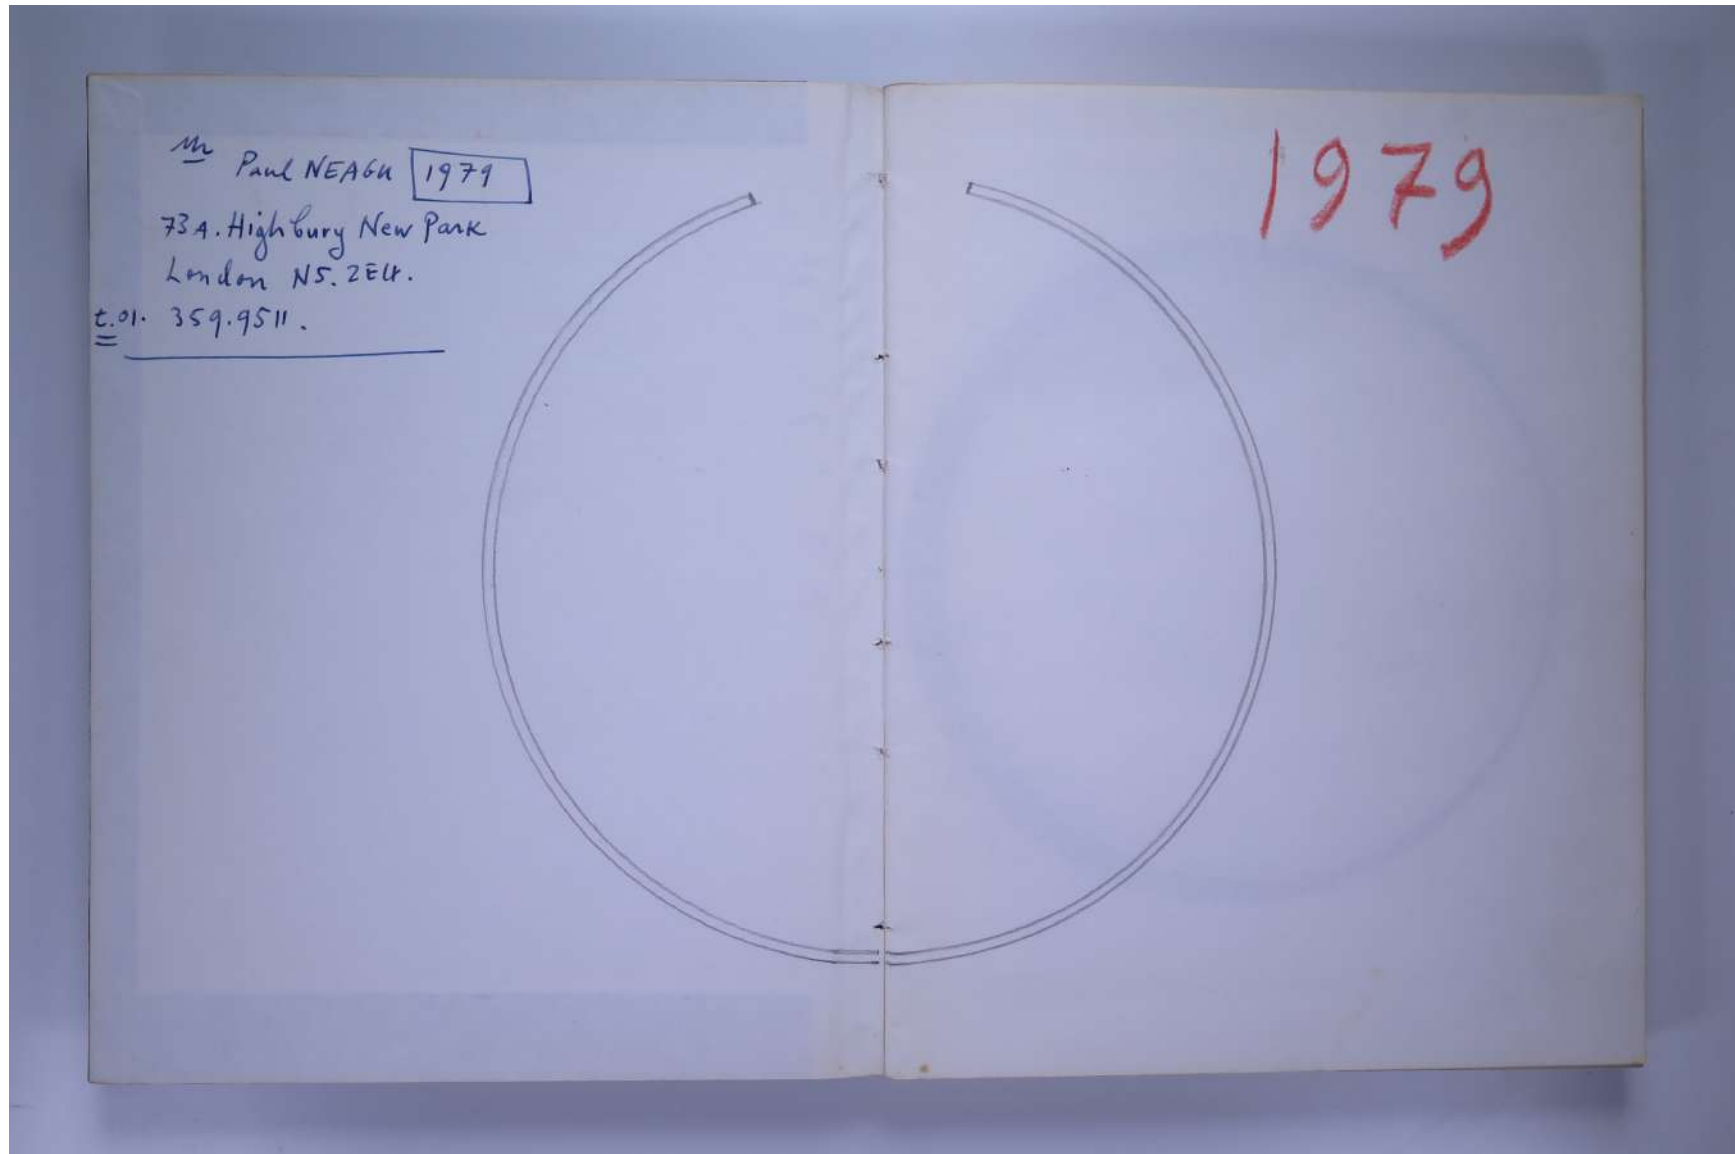

PAUL NEAGU ESTATE

SKETCHBOOK: FUSION, STAR MAKING, ASTARE!,
DEFINITION, ENNEAGON, WAKE, WITNESS - 1979

Reference No.
PNE 21.002