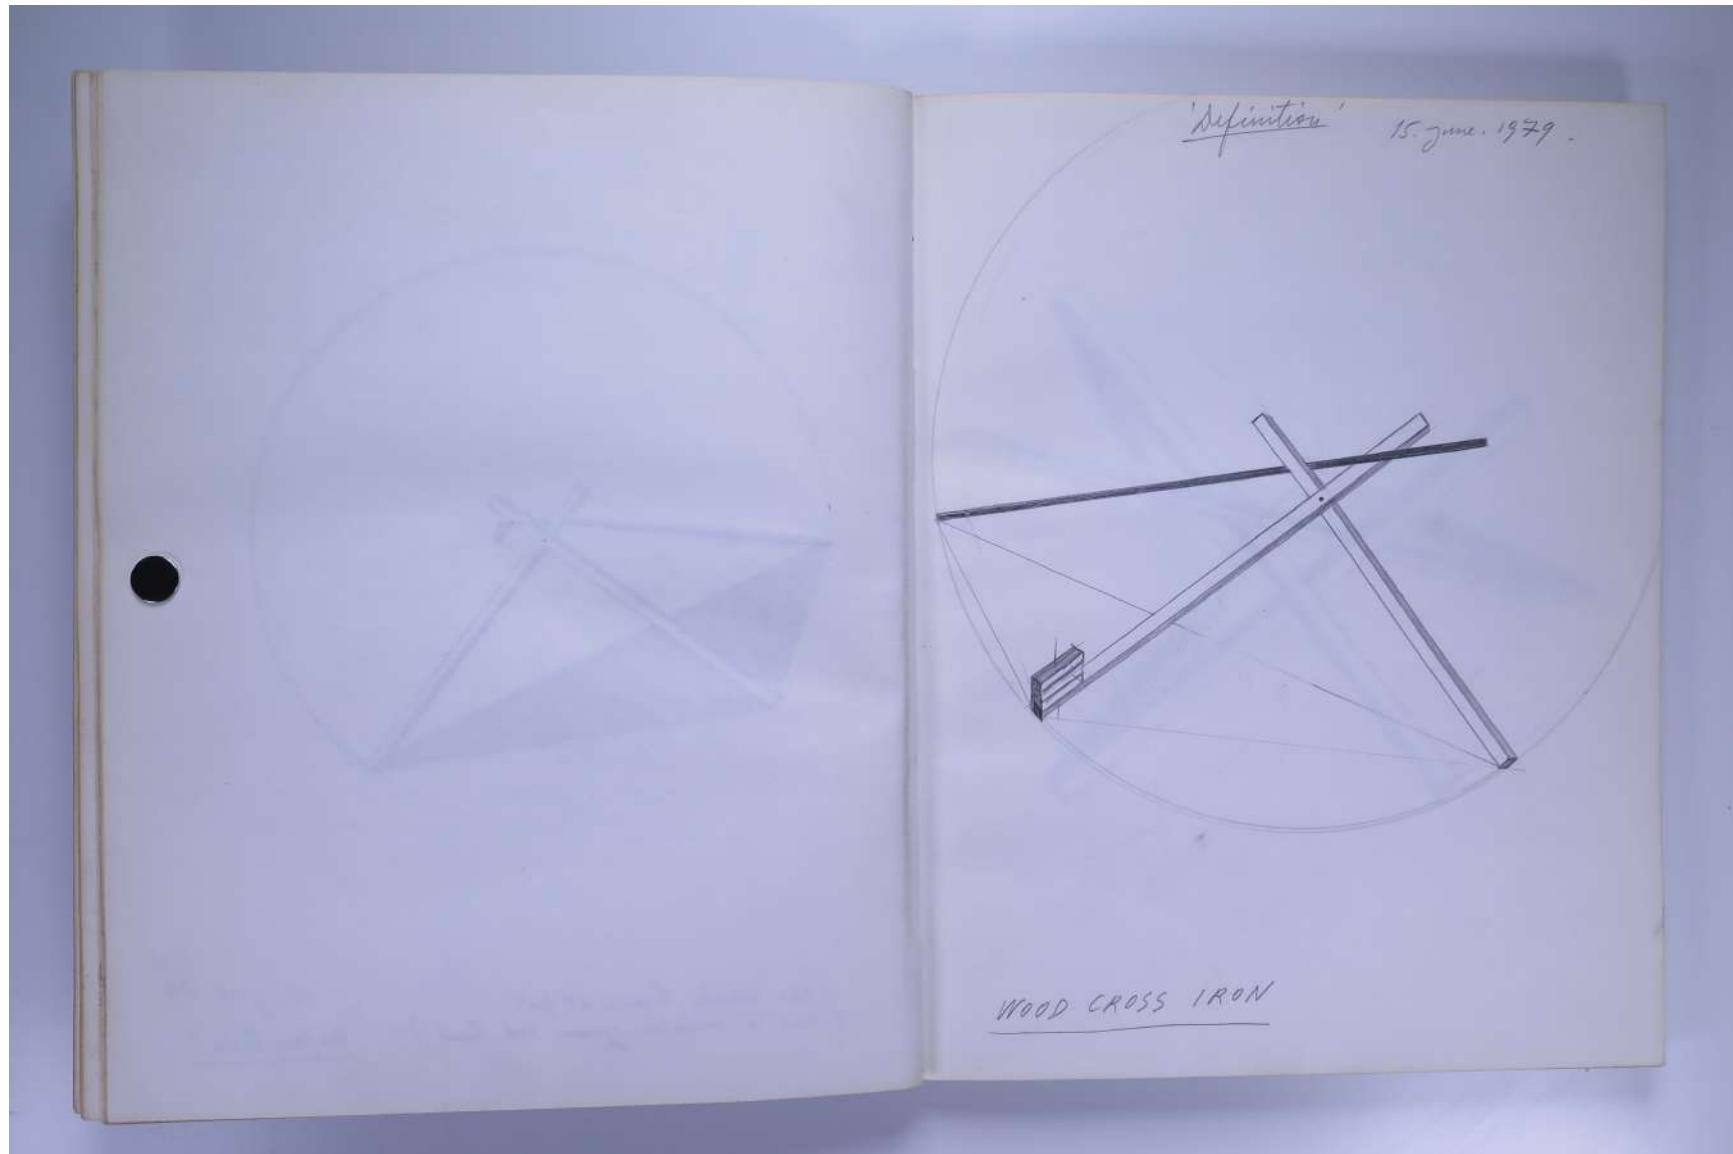

PAUL NEAGU ESTATE

SKETCHBOOK: FUSION, STAR MAKING, ASTARE!,
DEFINITION, ENNEAGON, WAKE, WITNESS - 1979

Reference No.
PNE 21.045

Usage terms: © Estate of Paul Neagu. No copying, republication, modification or any other unauthorised use is allowed for material © **PAUL NEAGU** ESTATE.
For further use of this material please seek formal permission from the **PAUL NEAGU** ESTATE.