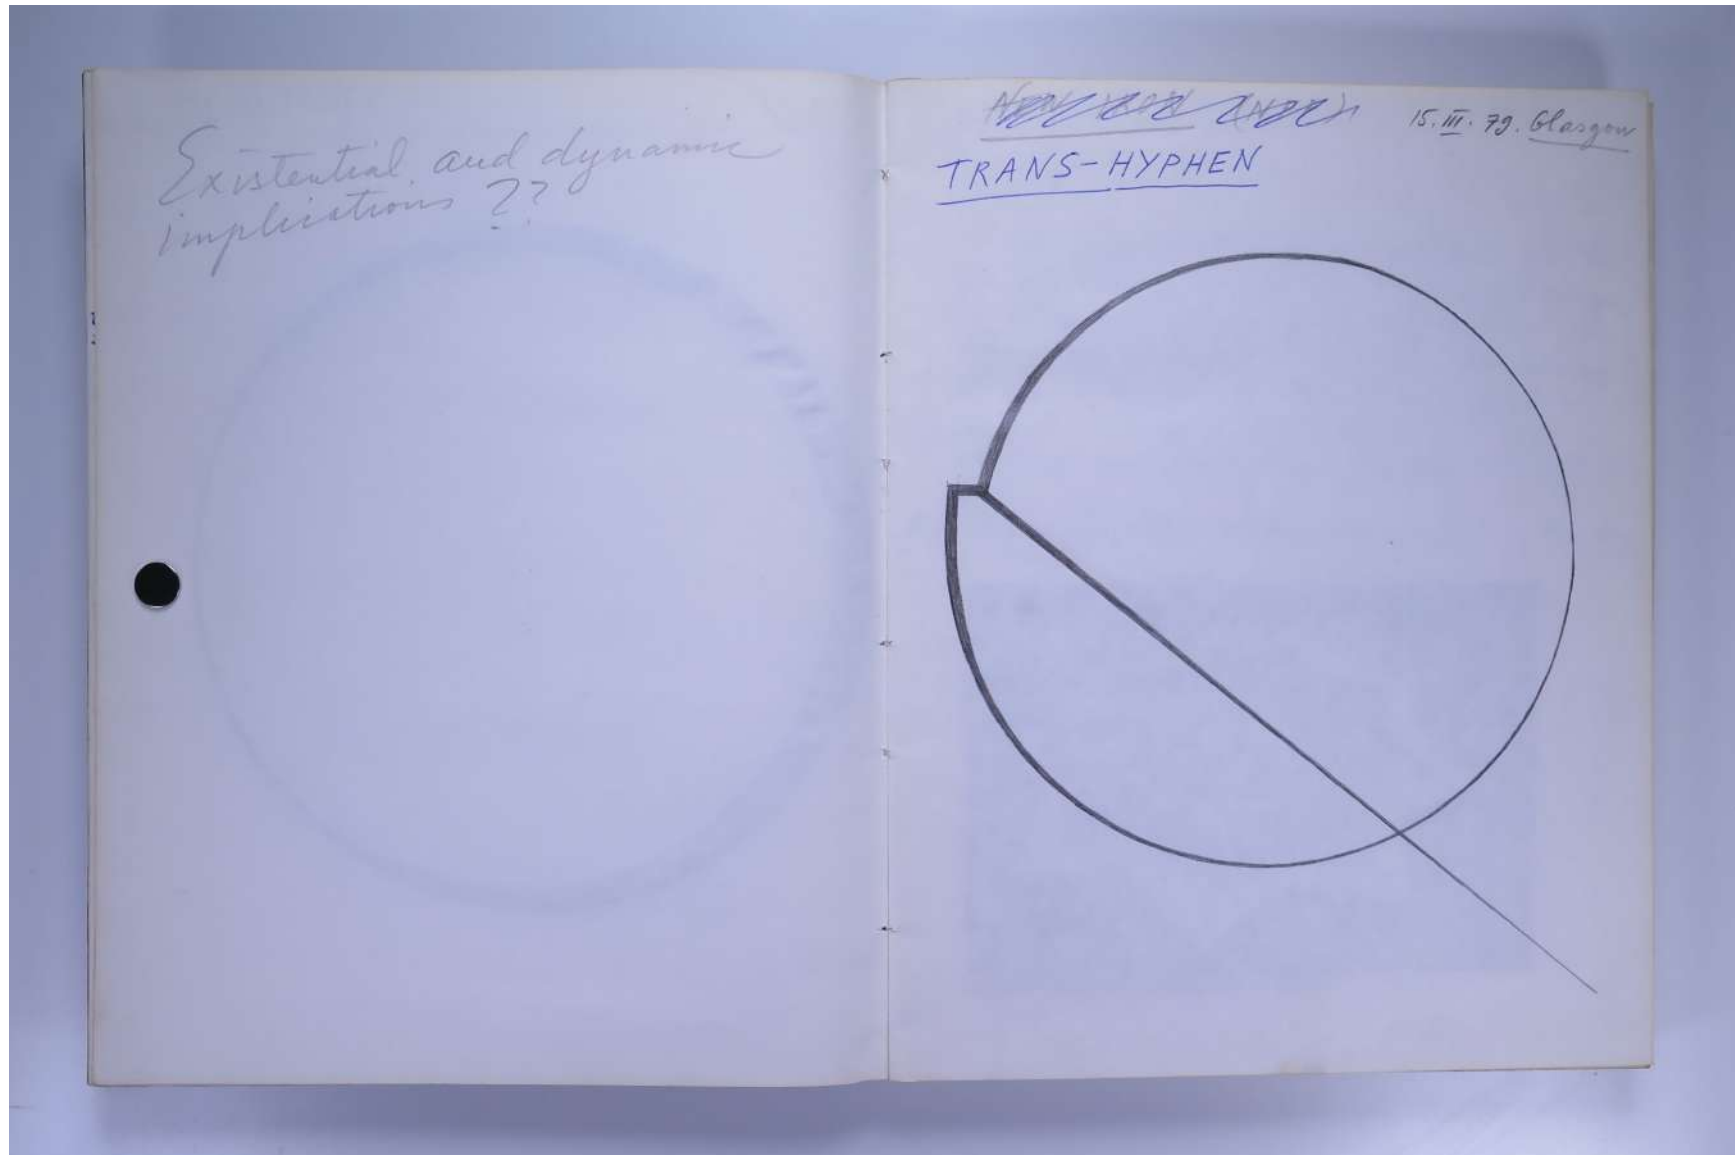

PAUL NEAGU ESTATE

SKETCHBOOK: FUSION, STAR MAKING, ASTARE!,
DEFINITION, ENNEAGON, WAKE, WITNESS - 1979

Reference No.
PNE 21.004

Usage terms: © Estate of Paul Neagu. No copying, republication, modification or any other unauthorised use is allowed for material © **PAUL NEAGU** ESTATE.
For further use of this material please seek formal permission from the **PAUL NEAGU** ESTATE.