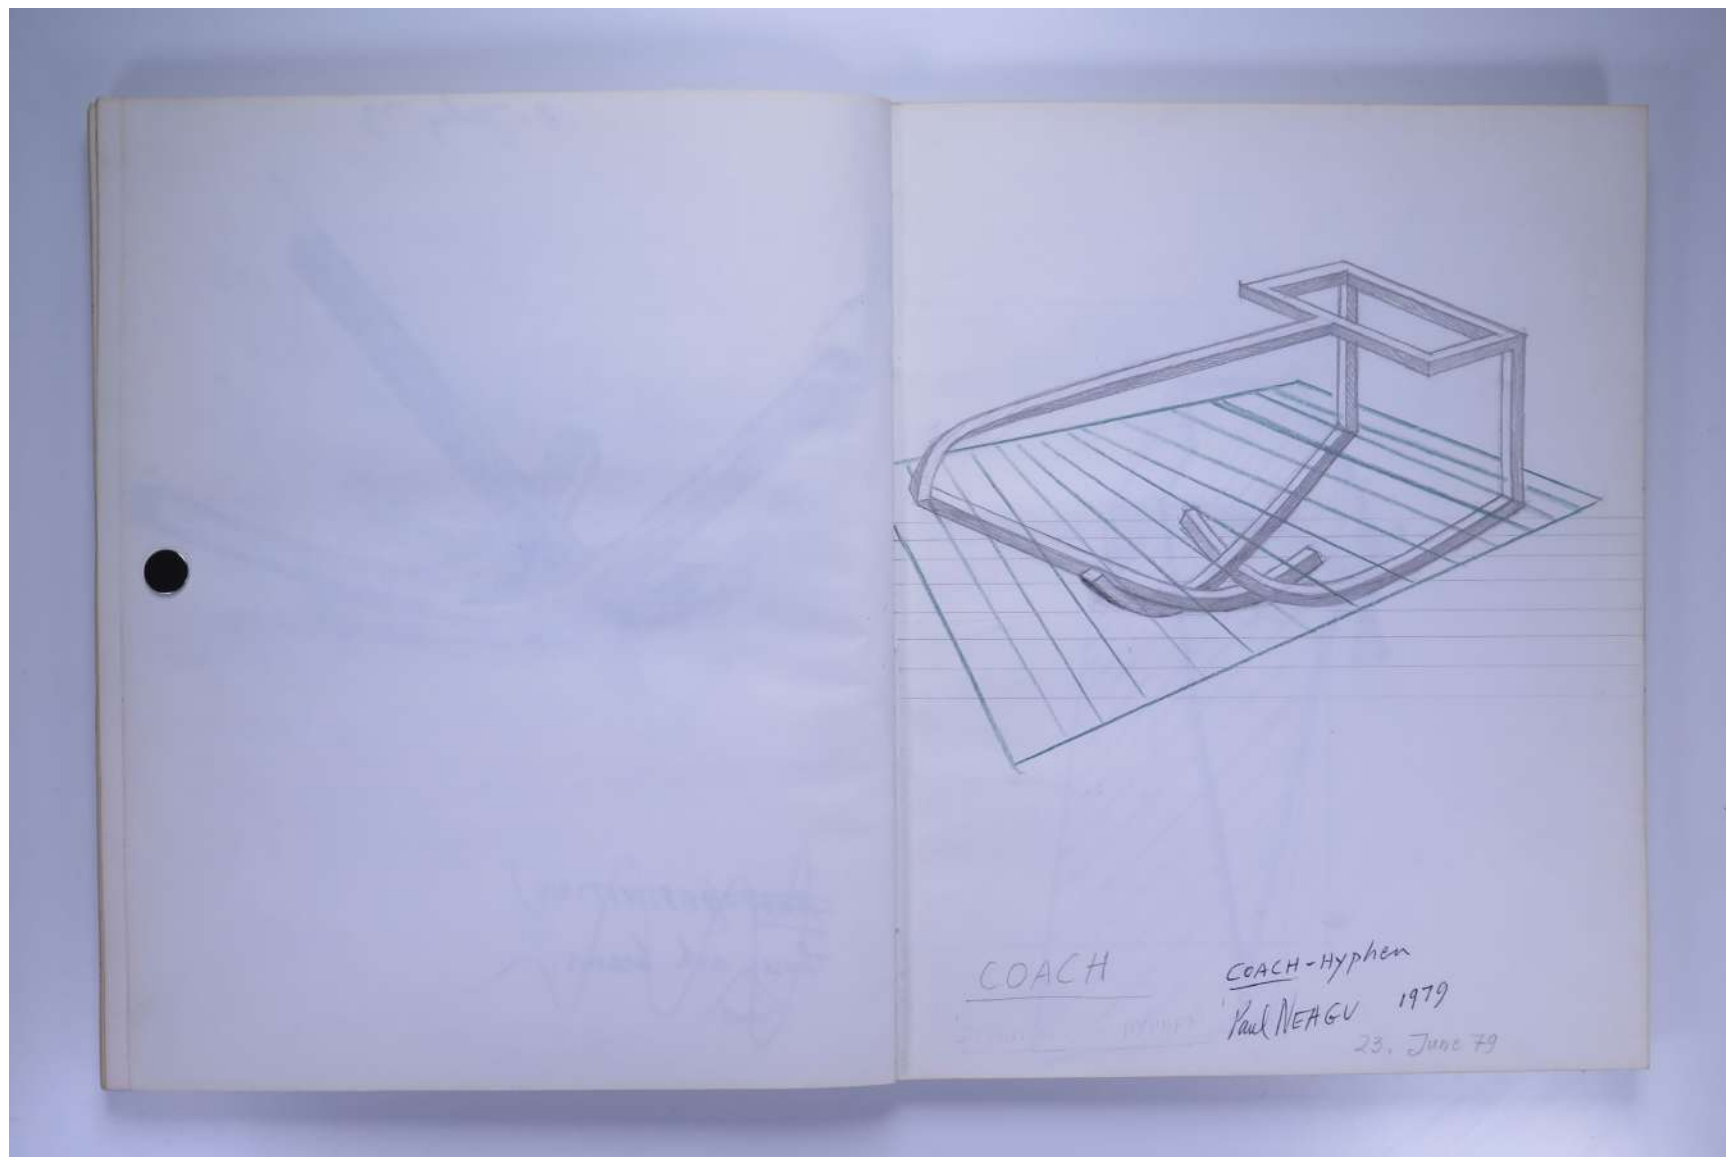

PAUL NEAGU ESTATE

SKETCHBOOK: FUSION, STAR MAKING, ASTARE!,
DEFINITION, ENNEAGON, WAKE, WITNESS - 1979

Reference No.
PNE 21.050

Usage terms: © Estate of Paul Neagu. No copying, republication, modification or any other unauthorised use is allowed for material © **PAUL NEAGU** ESTATE.
For further use of this material please seek formal permission from the **PAUL NEAGU** ESTATE.