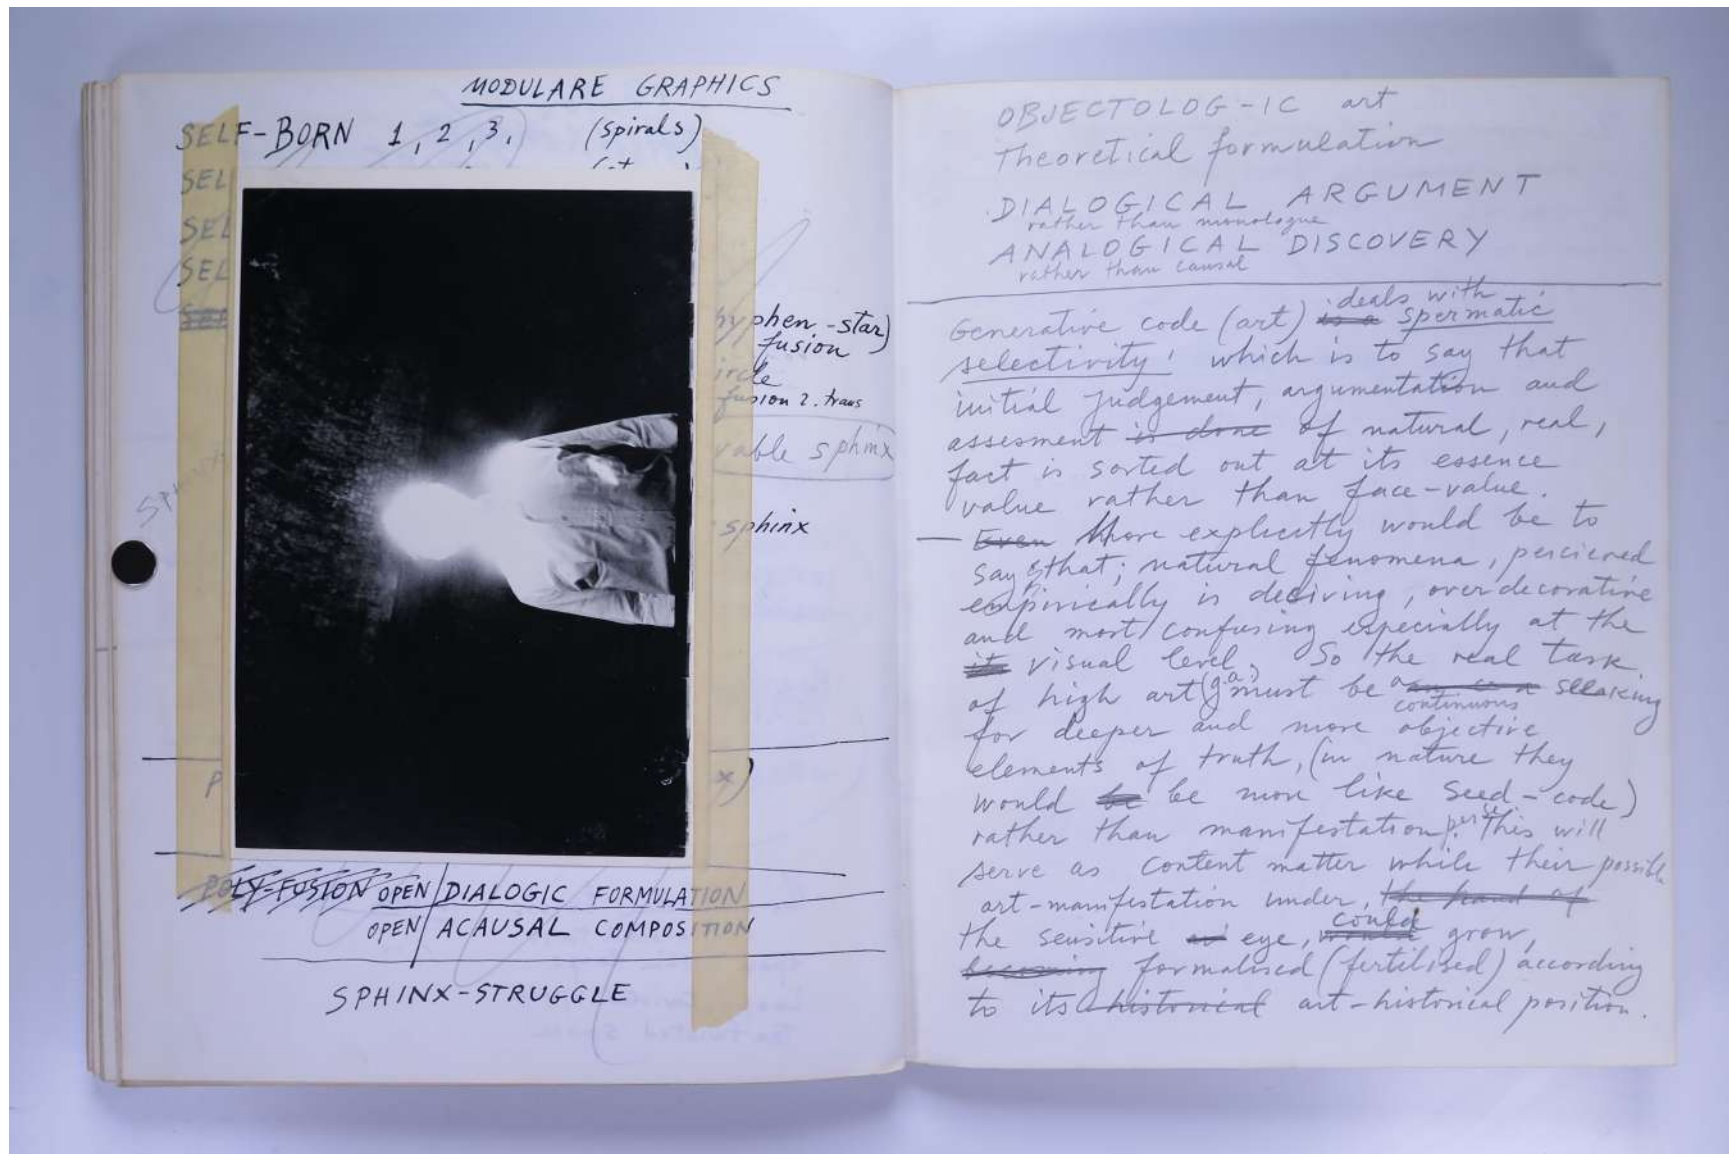

PAUL NEAGU ESTATE

SKETCHBOOK: FUSION, STAR MAKING, ASTARE!,
DEFINITION, ENNEAGON, WAKE, WITNESS - 1979

Reference No.
PNE 21.077

Usage terms: © Estate of Paul Neagu. No copying, republication, modification or any other unauthorised use is allowed for material © PAUL NEAGU ESTATE.

For further use of this material please seek formal permission from the PAUL NEAGU ESTATE.