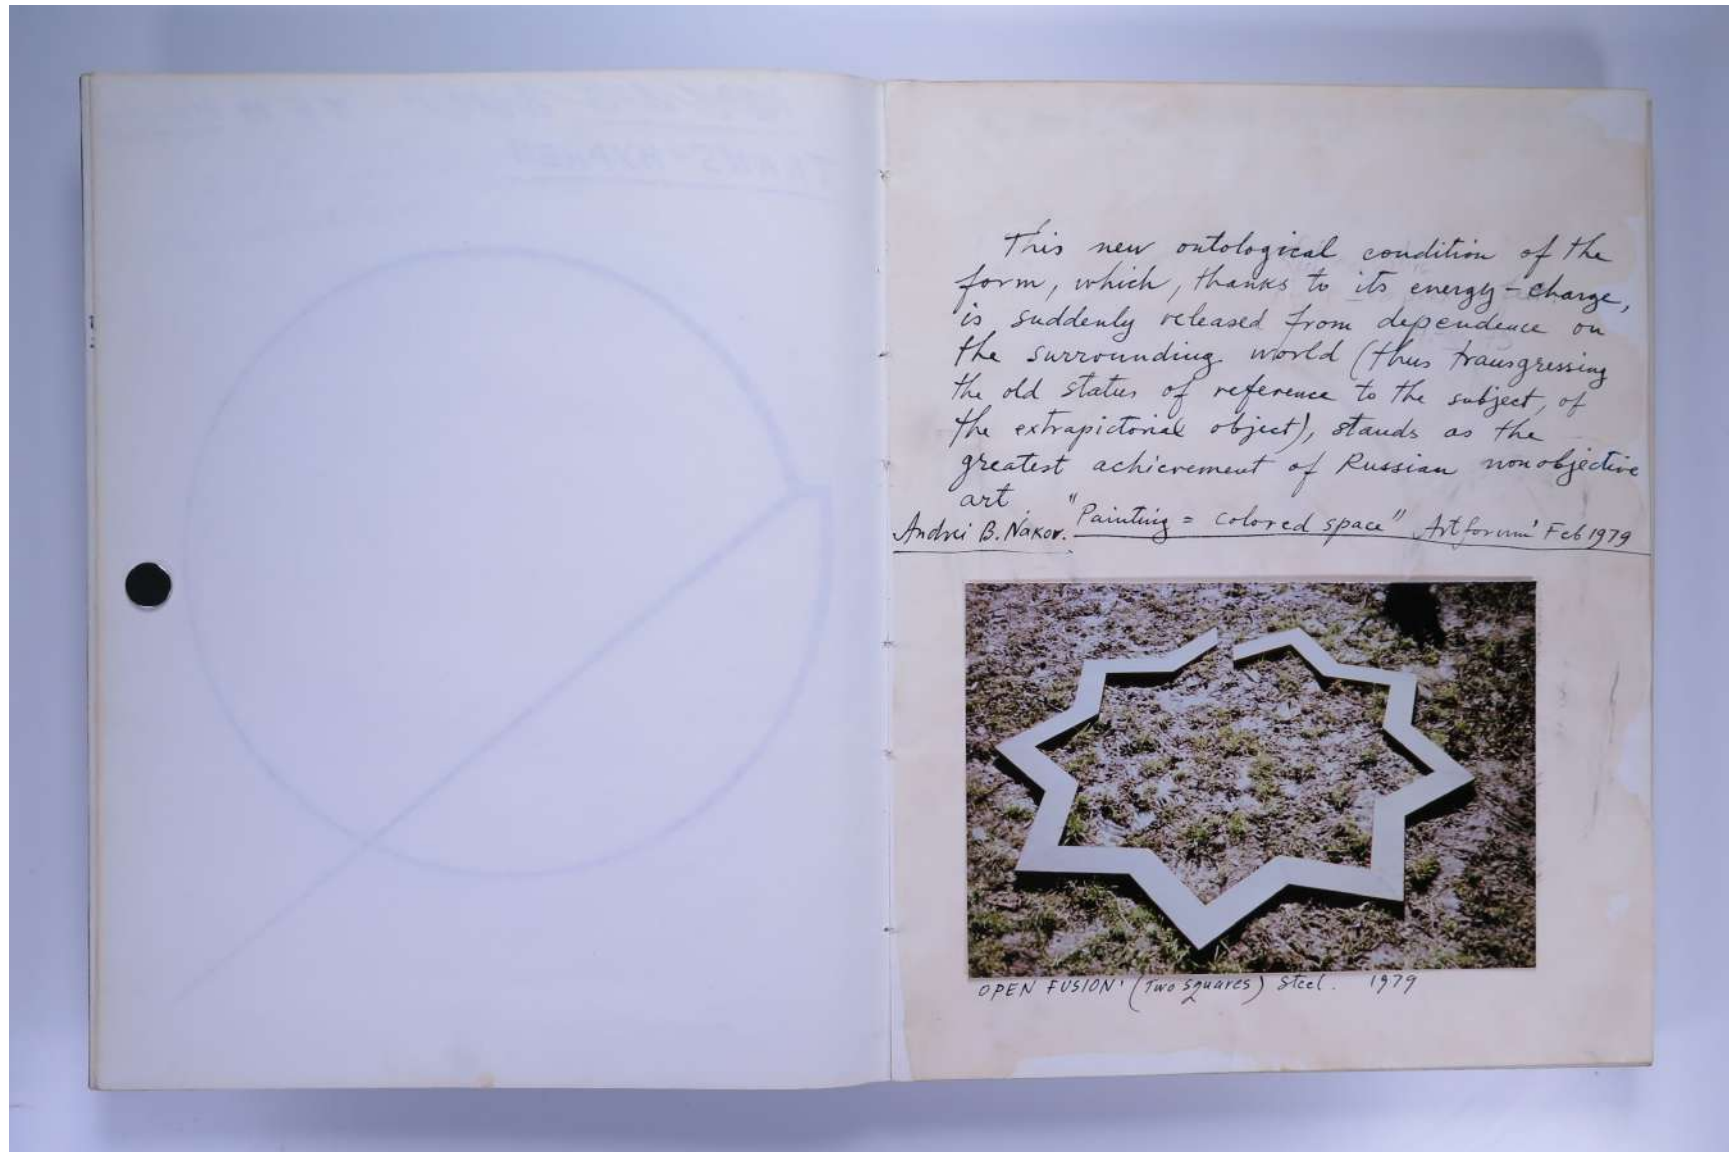

PAUL NEAGU ESTATE

SKETCHBOOK: FUSION, STAR MAKING, ASTARE!,
DEFINITION, ENNEAGON, WAKE, WITNESS - 1979

Reference No.
PNE 21.005