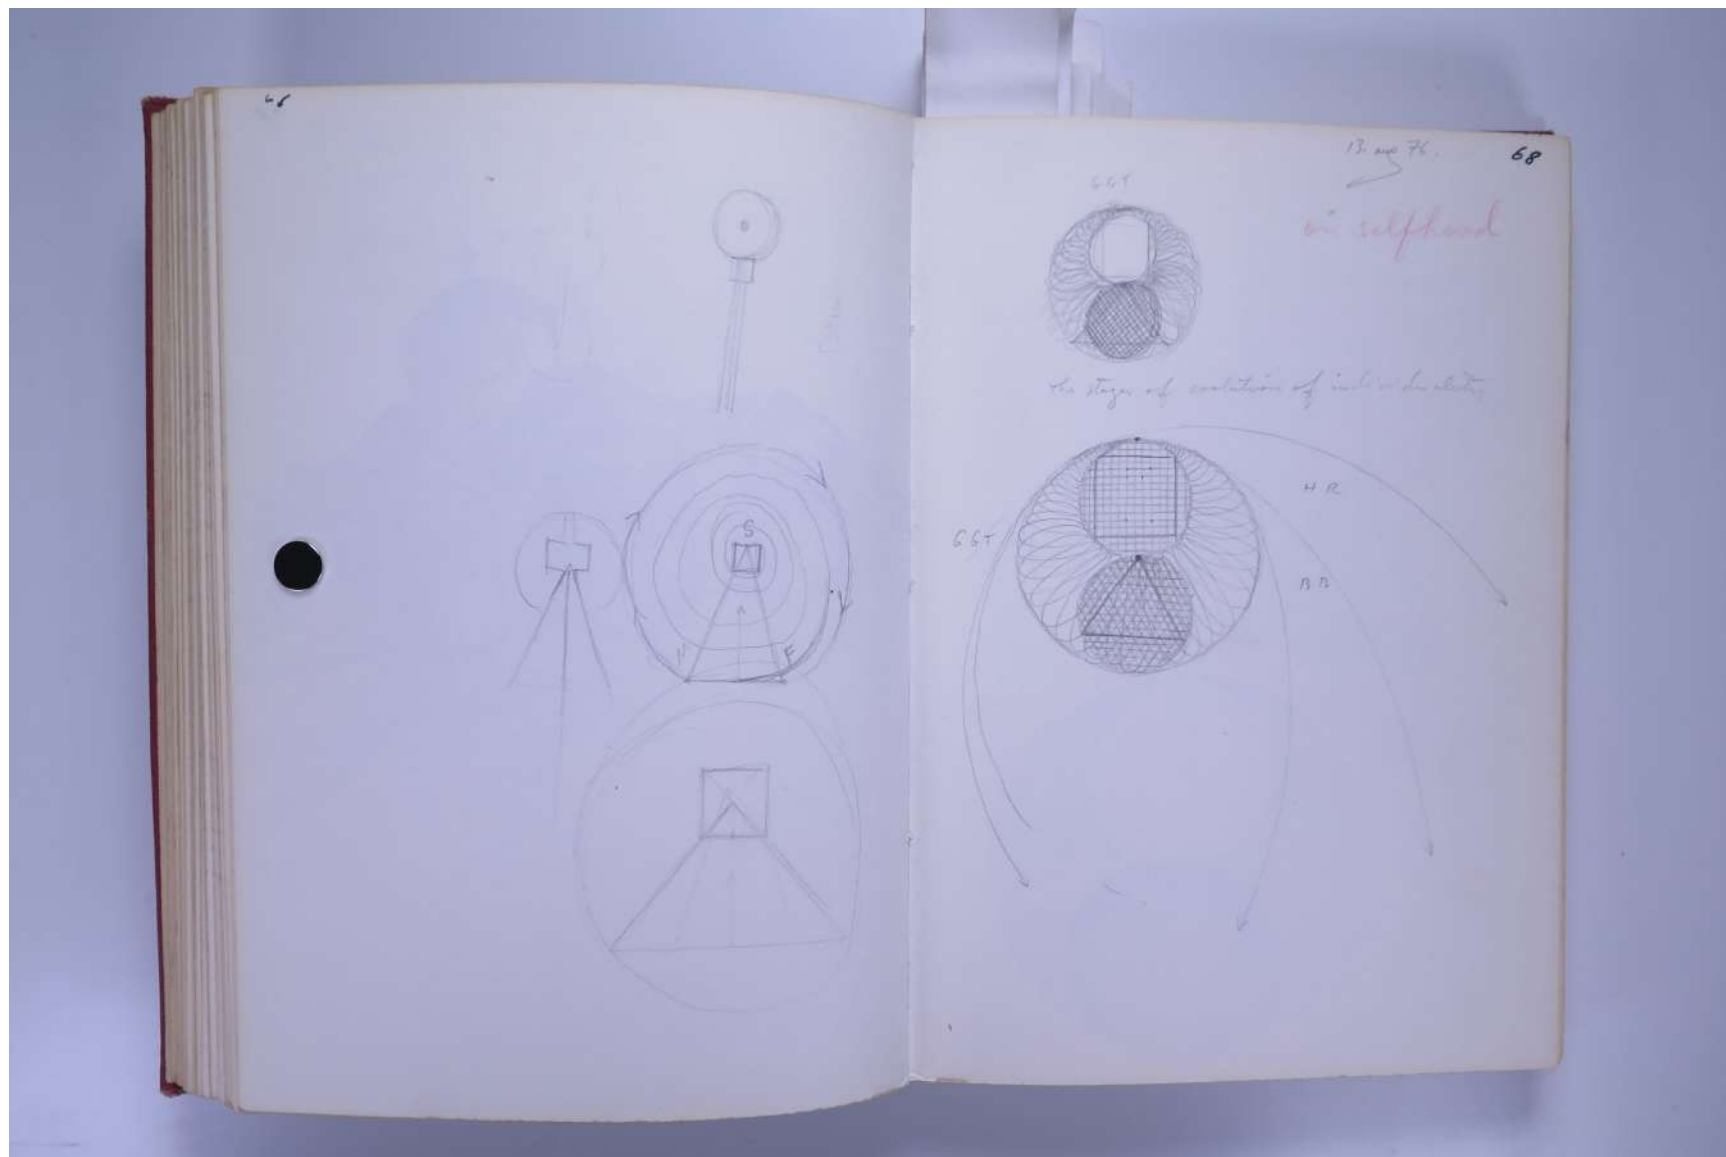

PAUL NEAGU ESTATE

SKETCHBOOK: HYPHEN GENERATORS - Greece, Italy & England 1976

Reference No.

PNE 20.070

Usage terms: © Estate of Paul Neagu. No copying, republication, modification or any other unauthorised use is allowed for material © **PAUL NEAGU** ESTATE.
For further use of this material please seek formal permission from the **PAUL NEAGU** ESTATE.