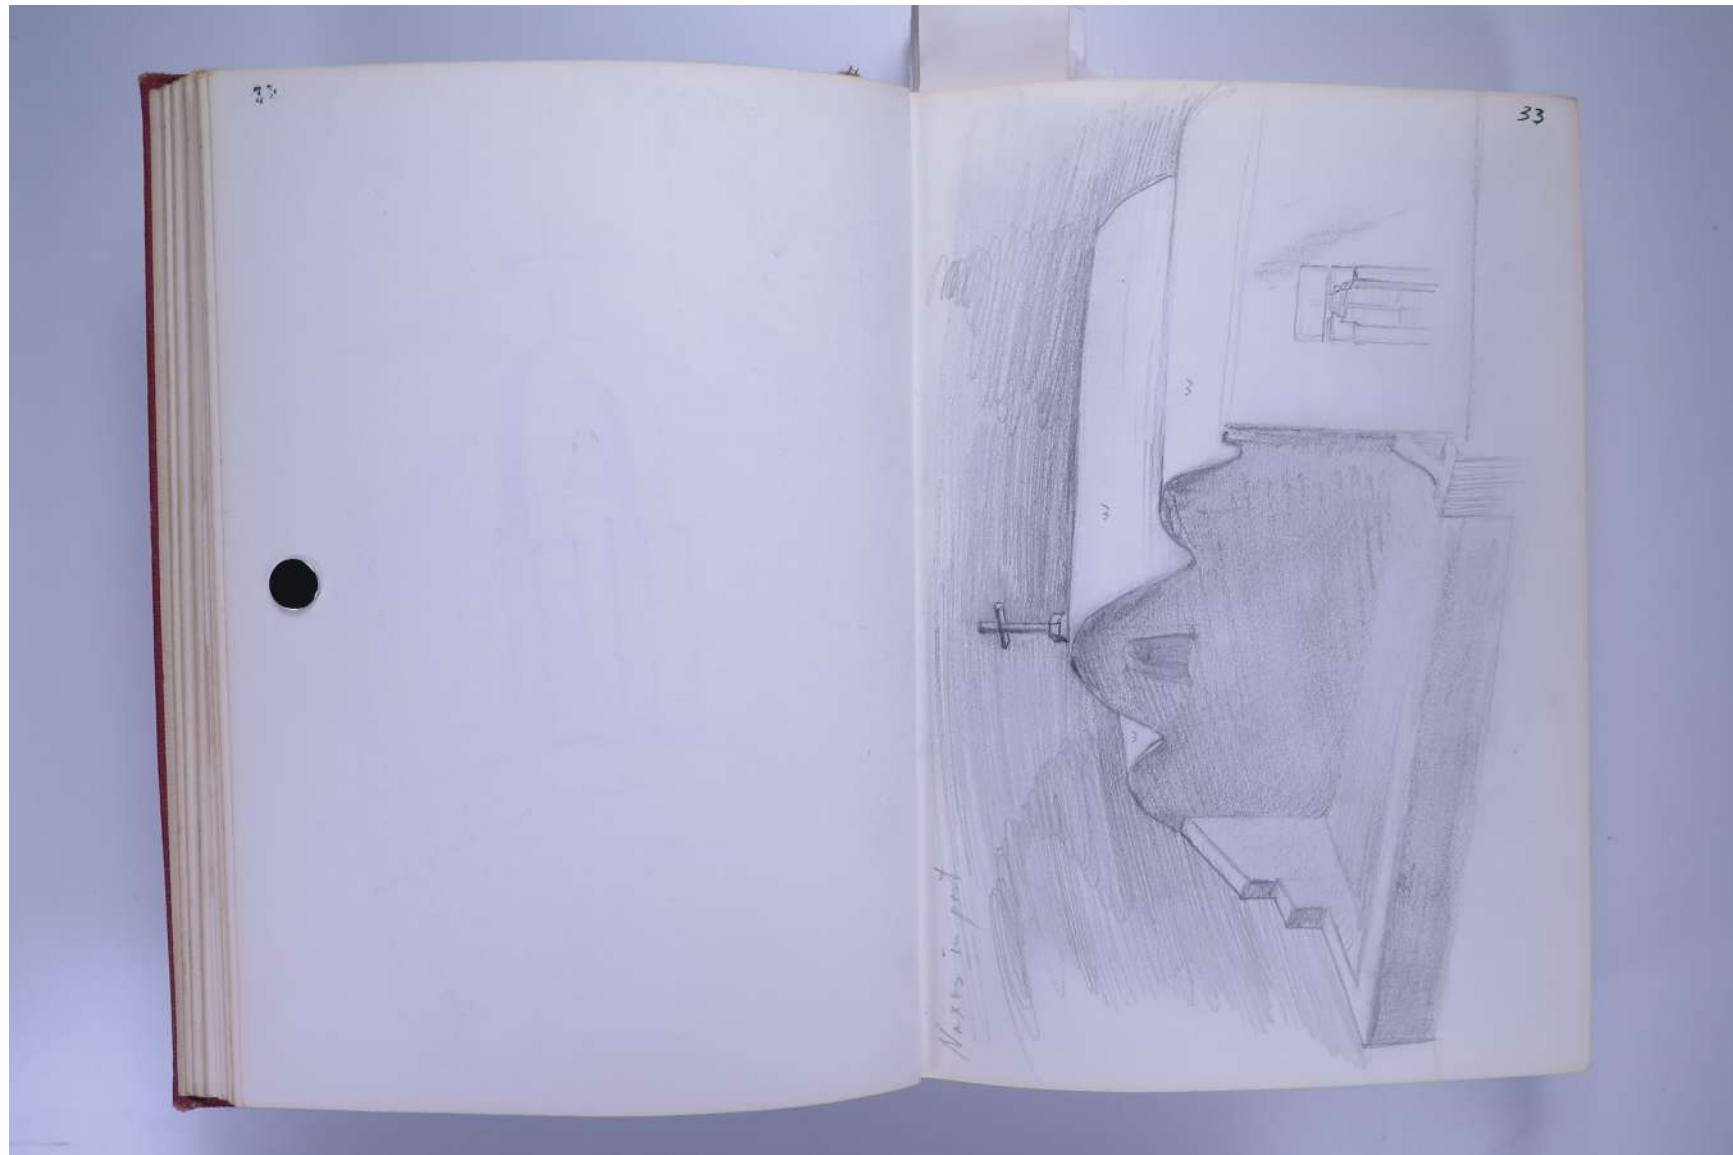

PAUL NEAGU ESTATE

SKETCHBOOK: HYPHEN GENERATORS - Greece, Italy & England 1976

Reference No.

PNE 20.035

Usage terms: © Estate of Paul Neagu. No copying, republication, modification or any other unauthorised use is allowed for material © **PAUL NEAGU** ESTATE.
For further use of this material please seek formal permission from the **PAUL NEAGU** ESTATE.