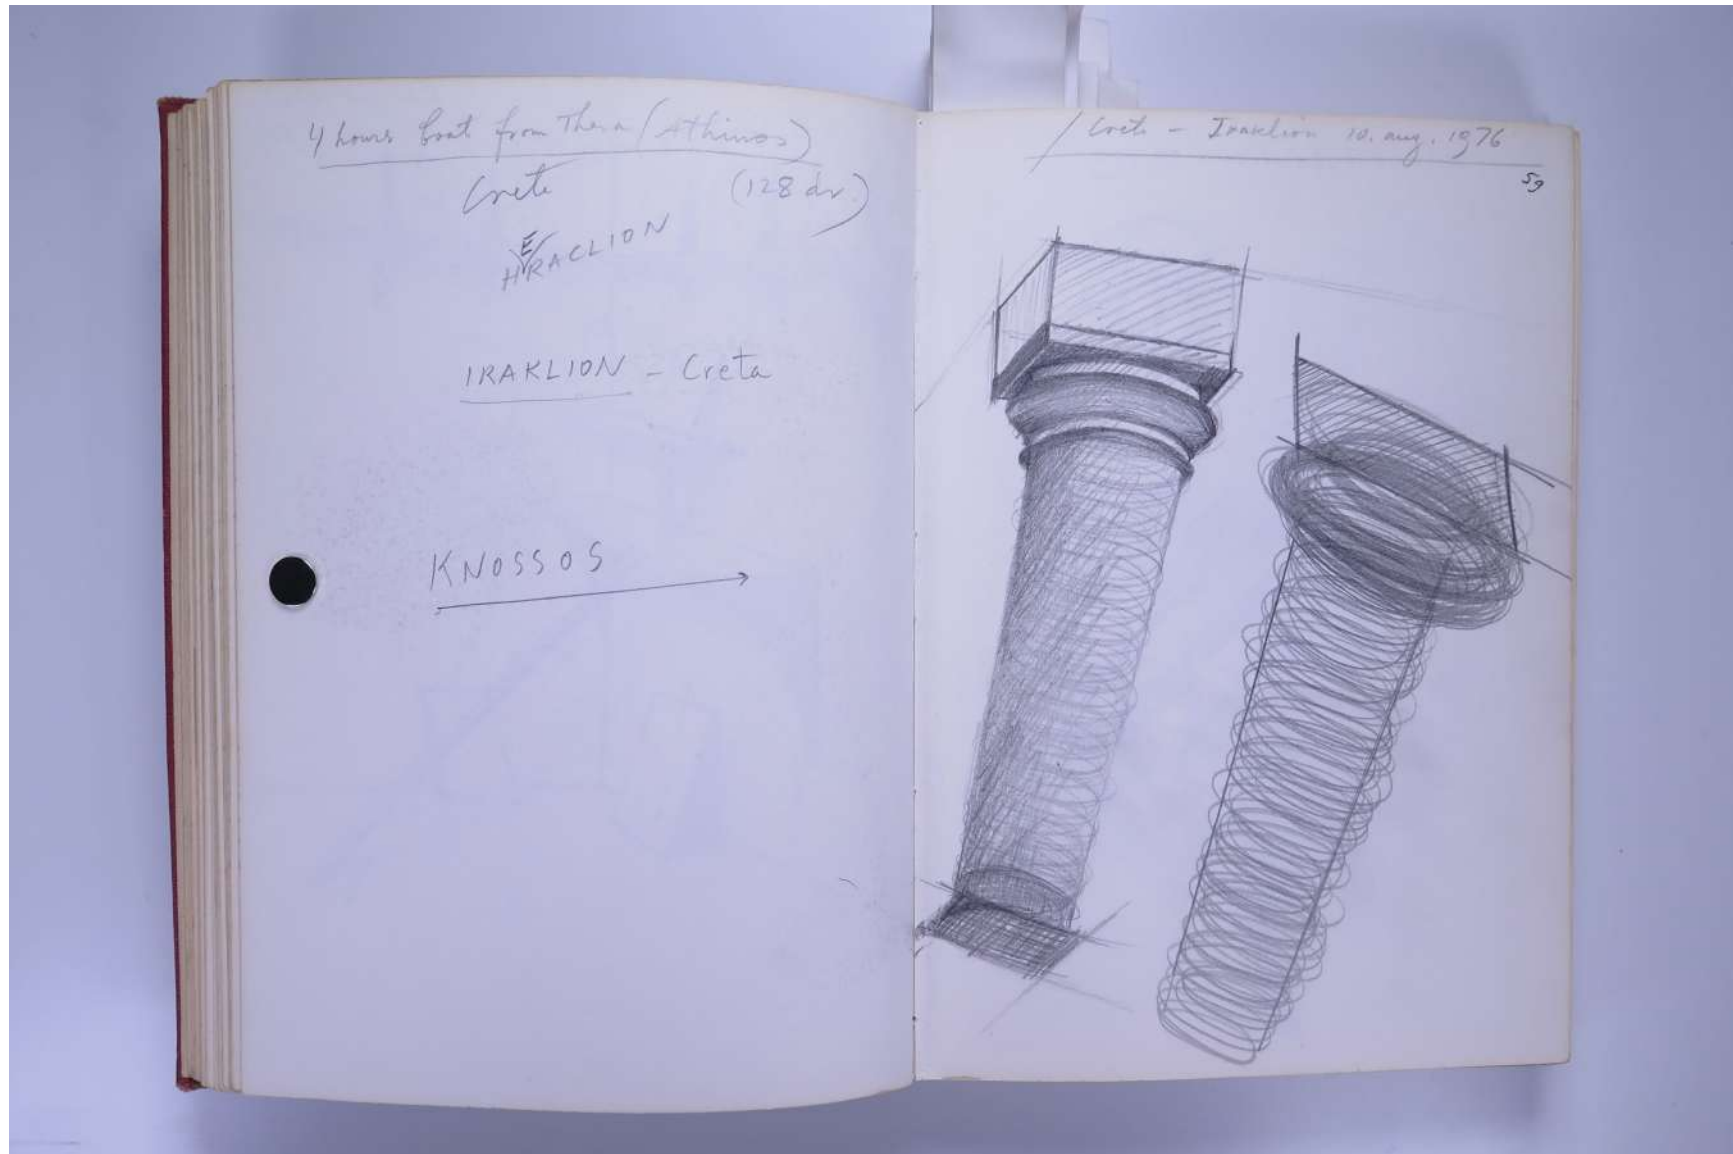

PAUL NEAGU ESTATE

SKETCHBOOK: HYPHEN GENERATORS - Greece, Italy & England 1976

Reference No.

PNE 20.061