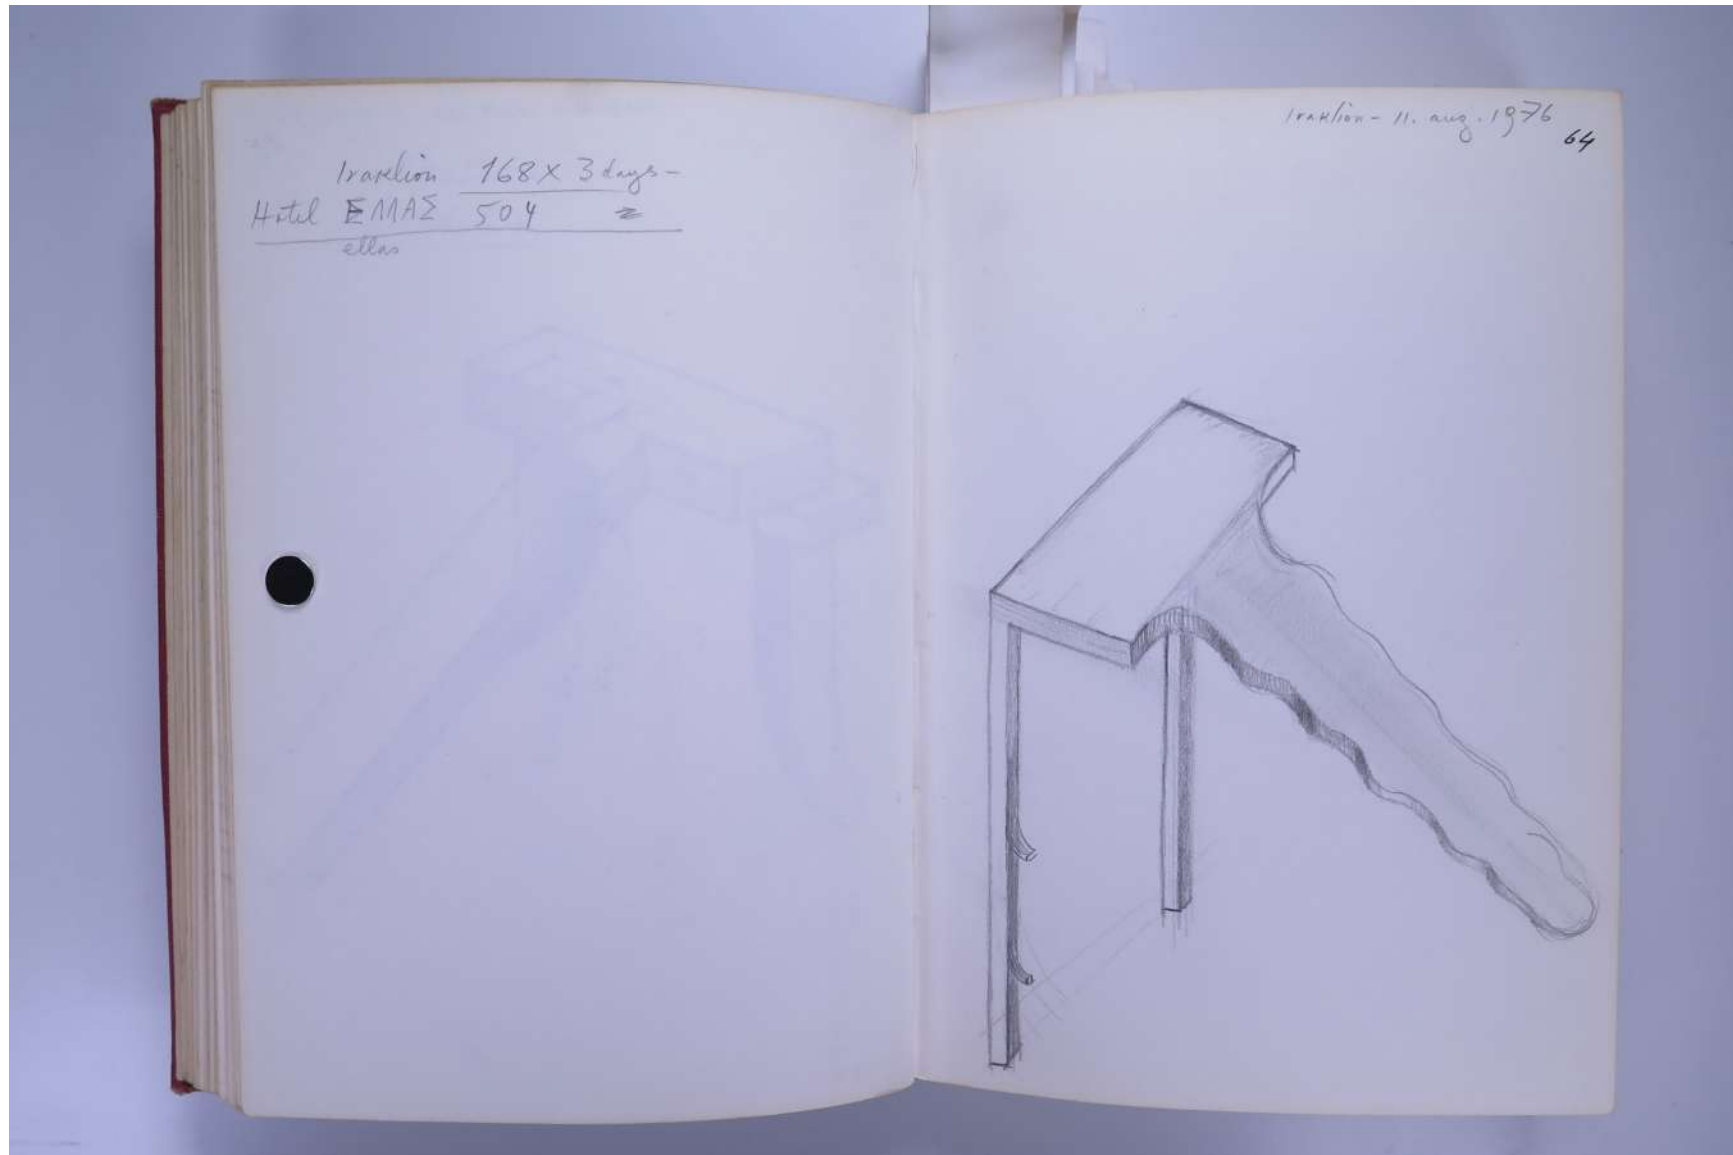

PAUL NEAGU ESTATE

SKETCHBOOK: HYPHEN GENERATORS - Greece, Italy & England 1976

Reference No.

PNE 20.066

Usage terms: © Estate of Paul Neagu. No copying, republication, modification or any other unauthorised use is allowed for material © **PAUL NEAGU** ESTATE.
For further use of this material please seek formal permission from the **PAUL NEAGU** ESTATE.