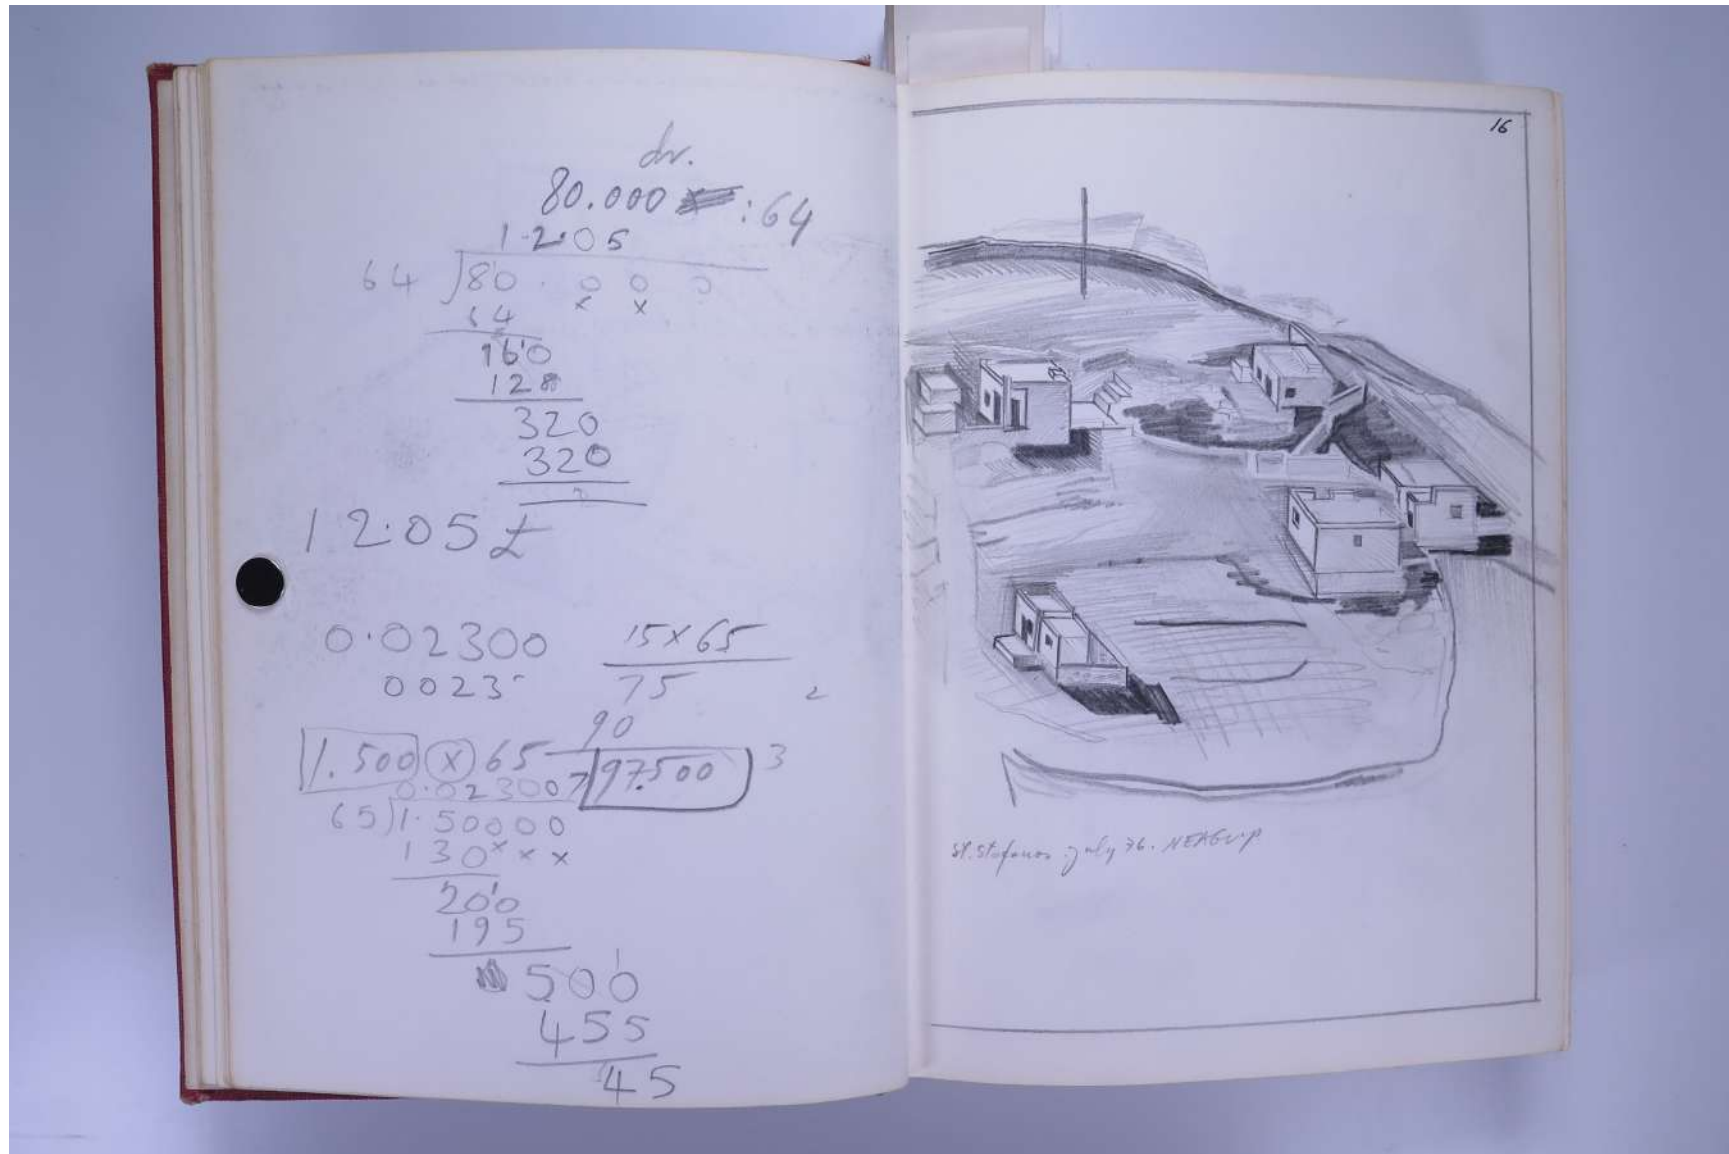

PAUL NEAGU ESTATE

SKETCHBOOK: HYPHEN GENERATORS - Greece, Italy & England 1976

Reference No.

PNE 20.018