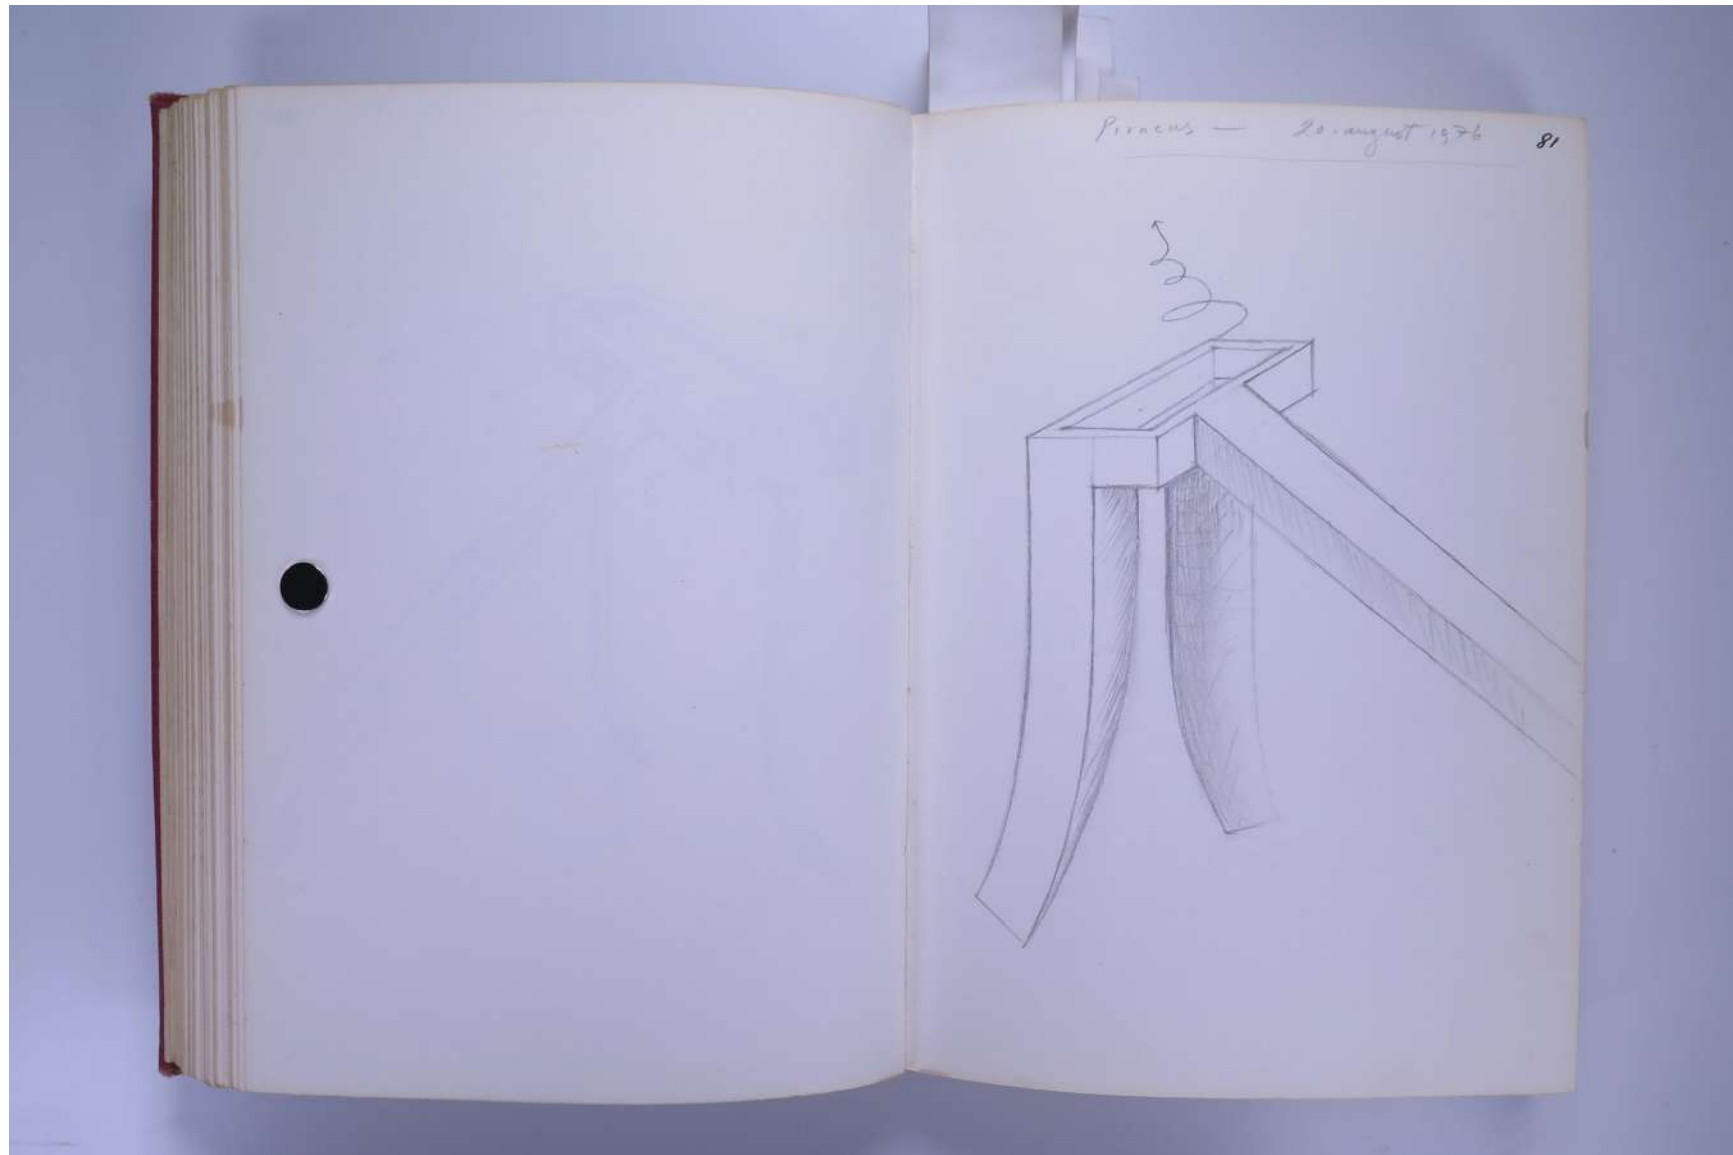

PAUL NEAGU ESTATE

SKETCHBOOK: HYPHEN GENERATORS - Greece, Italy & England 1976

Reference No.

PNE 20.083

Usage terms: © Estate of Paul Neagu. No copying, republication, modification or any other unauthorised use is allowed for material © **PAUL NEAGU** ESTATE.
For further use of this material please seek formal permission from the **PAUL NEAGU** ESTATE.