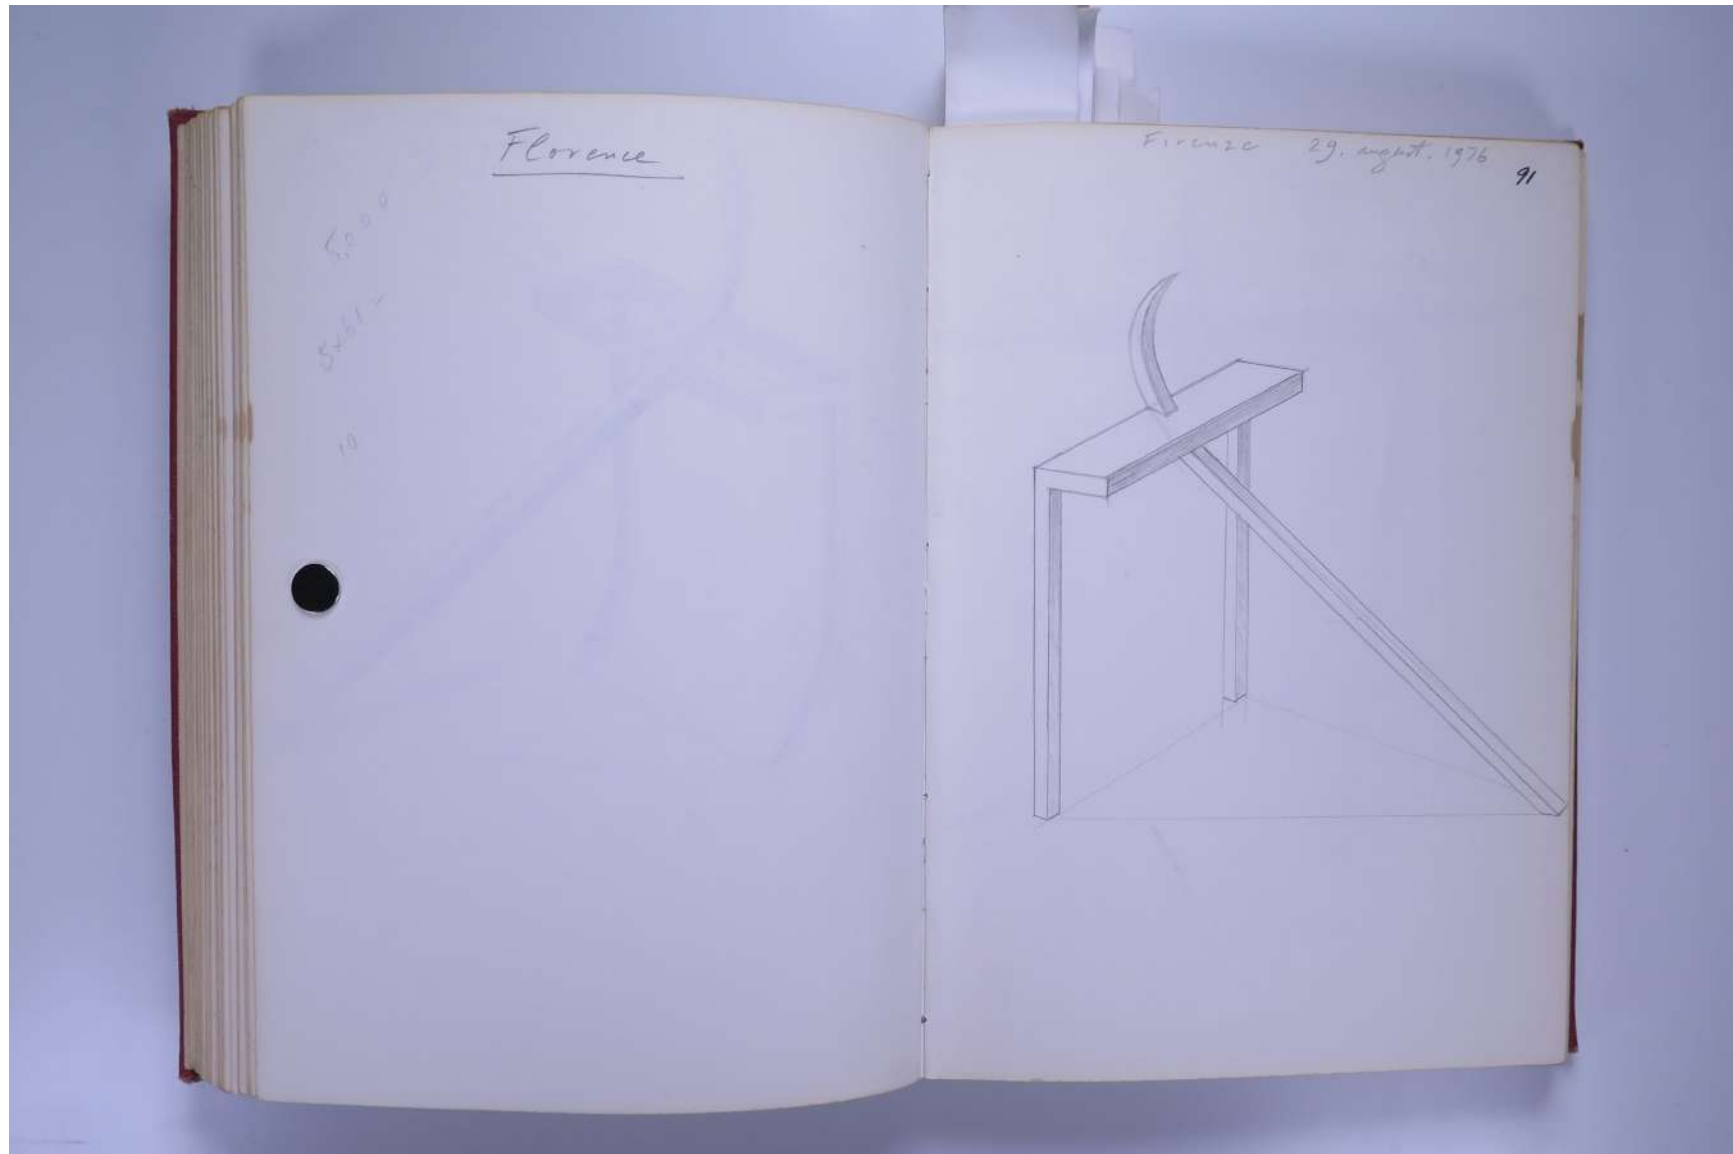

PAUL NEAGU ESTATE

SKETCHBOOK: HYPHEN GENERATORS - Greece, Italy & England 1976

Reference No.

PNE 20.093

Usage terms: © Estate of Paul Neagu. No copying, republication, modification or any other unauthorised use is allowed for material © **PAUL NEAGU** ESTATE.
For further use of this material please seek formal permission from the **PAUL NEAGU** ESTATE.