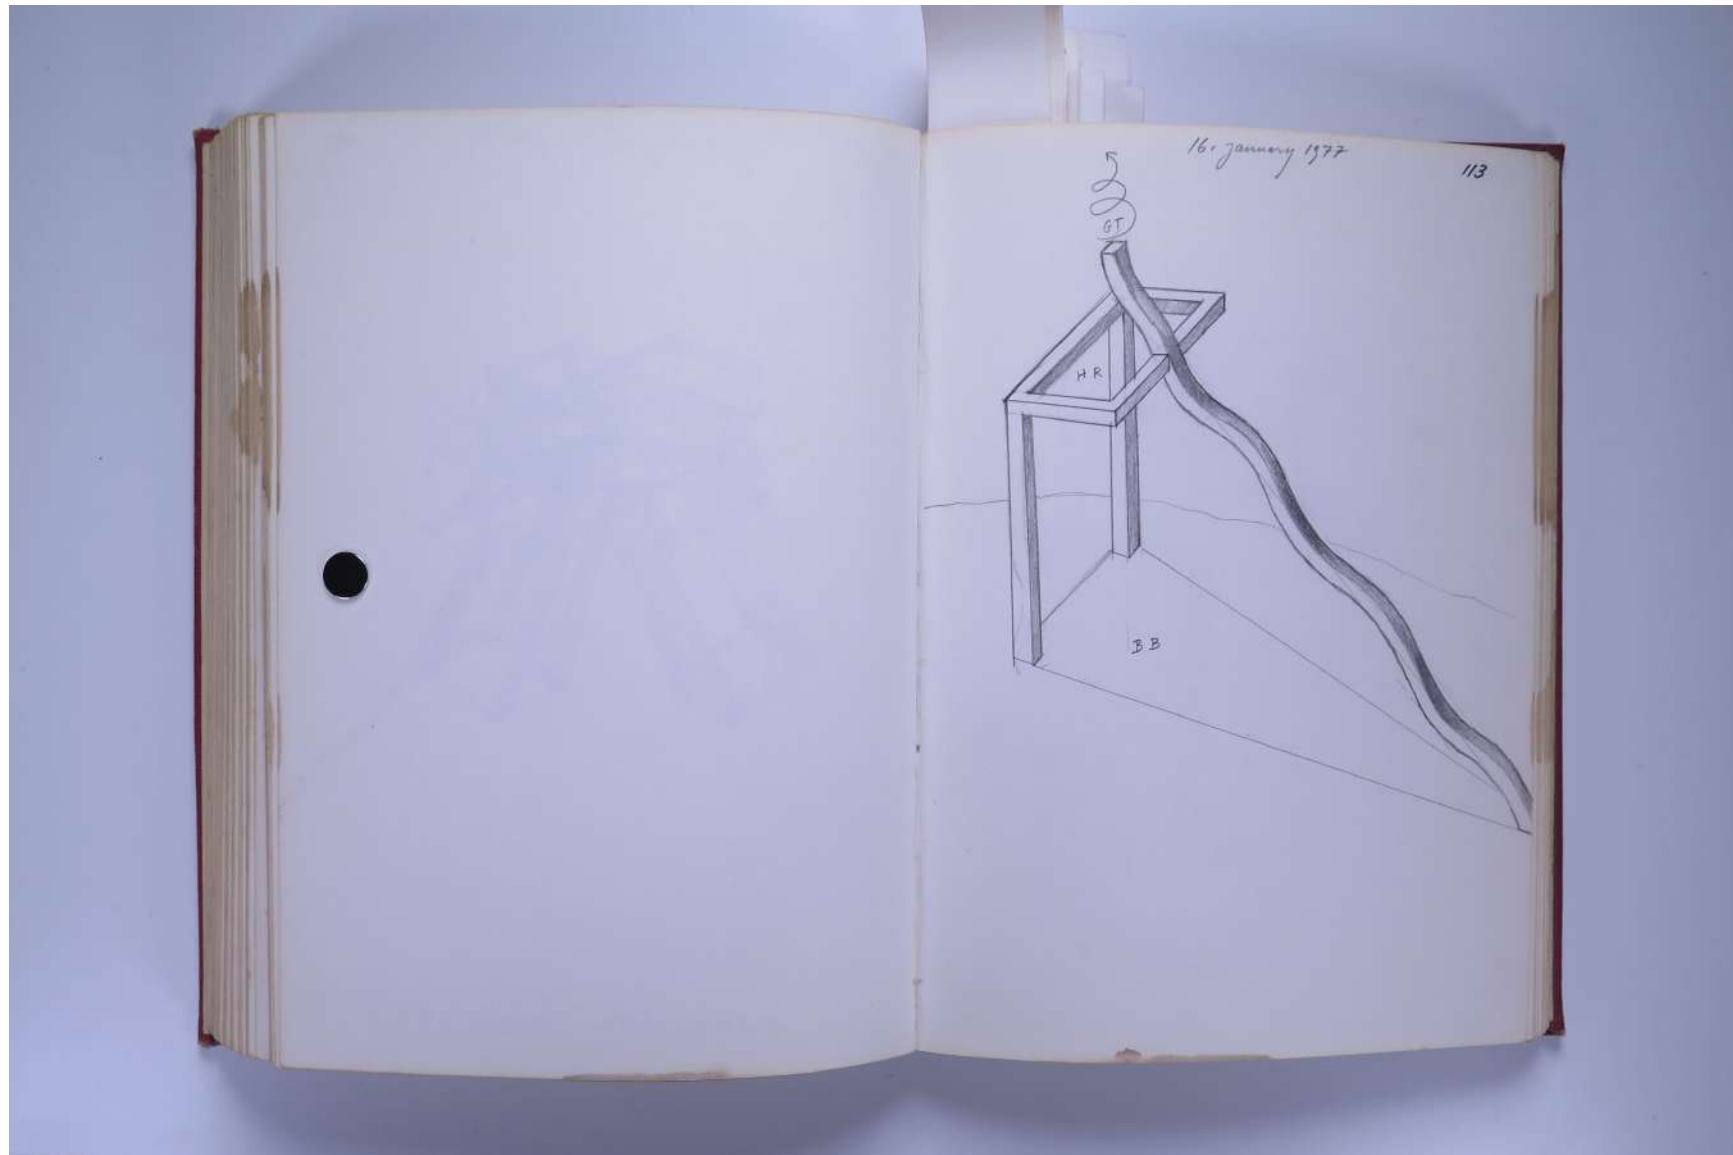

PAUL NEAGU ESTATE

SKETCHBOOK: HYPHEN GENERATORS - Greece, Italy & England 1976

Reference No.

PNE 20.115

Usage terms: © Estate of Paul Neagu. No copying, republication, modification or any other unauthorised use is allowed for material © **PAUL NEAGU** ESTATE.
For further use of this material please seek formal permission from the **PAUL NEAGU** ESTATE.