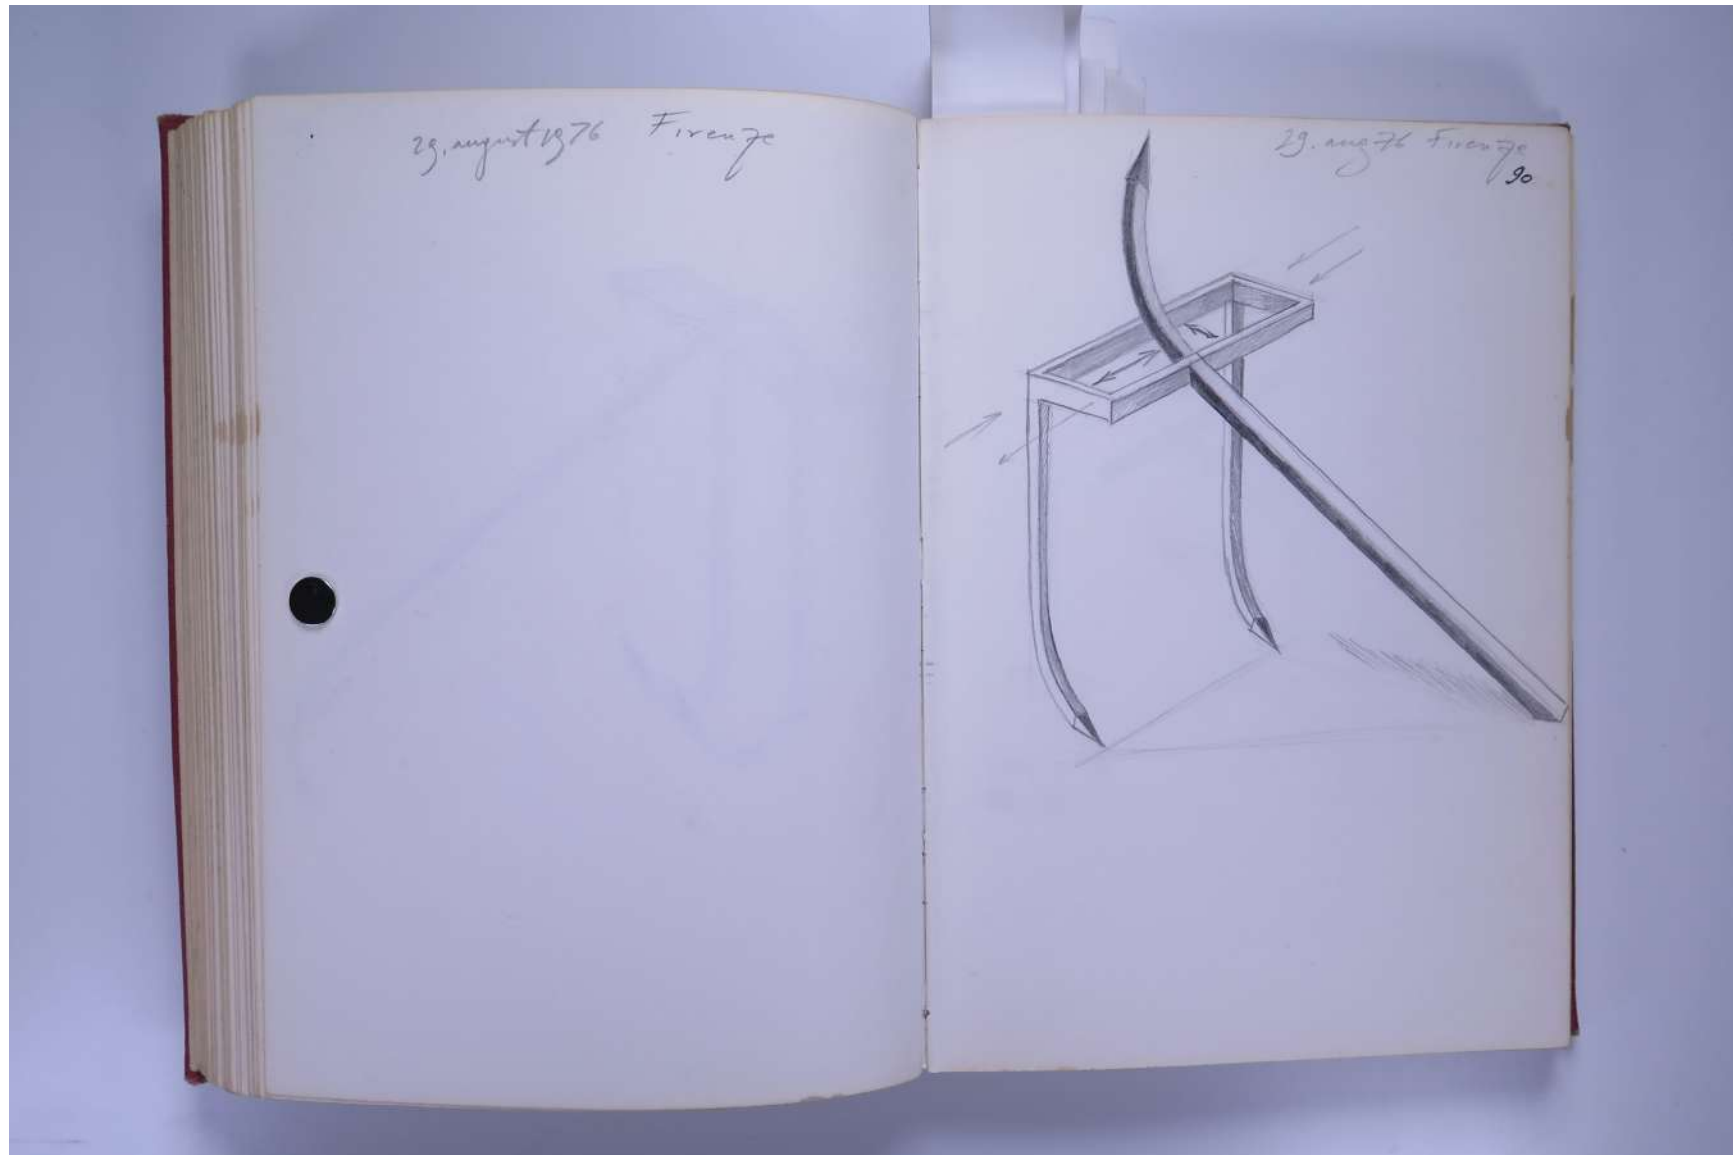

PAUL NEAGU ESTATE

SKETCHBOOK: HYPHEN GENERATORS - Greece, Italy & England 1976

Reference No.

PNE 20.092

Usage terms: © Estate of Paul Neagu. No copying, republication, modification or any other unauthorised use is allowed for material © **PAUL NEAGU** ESTATE.
For further use of this material please seek formal permission from the **PAUL NEAGU** ESTATE.