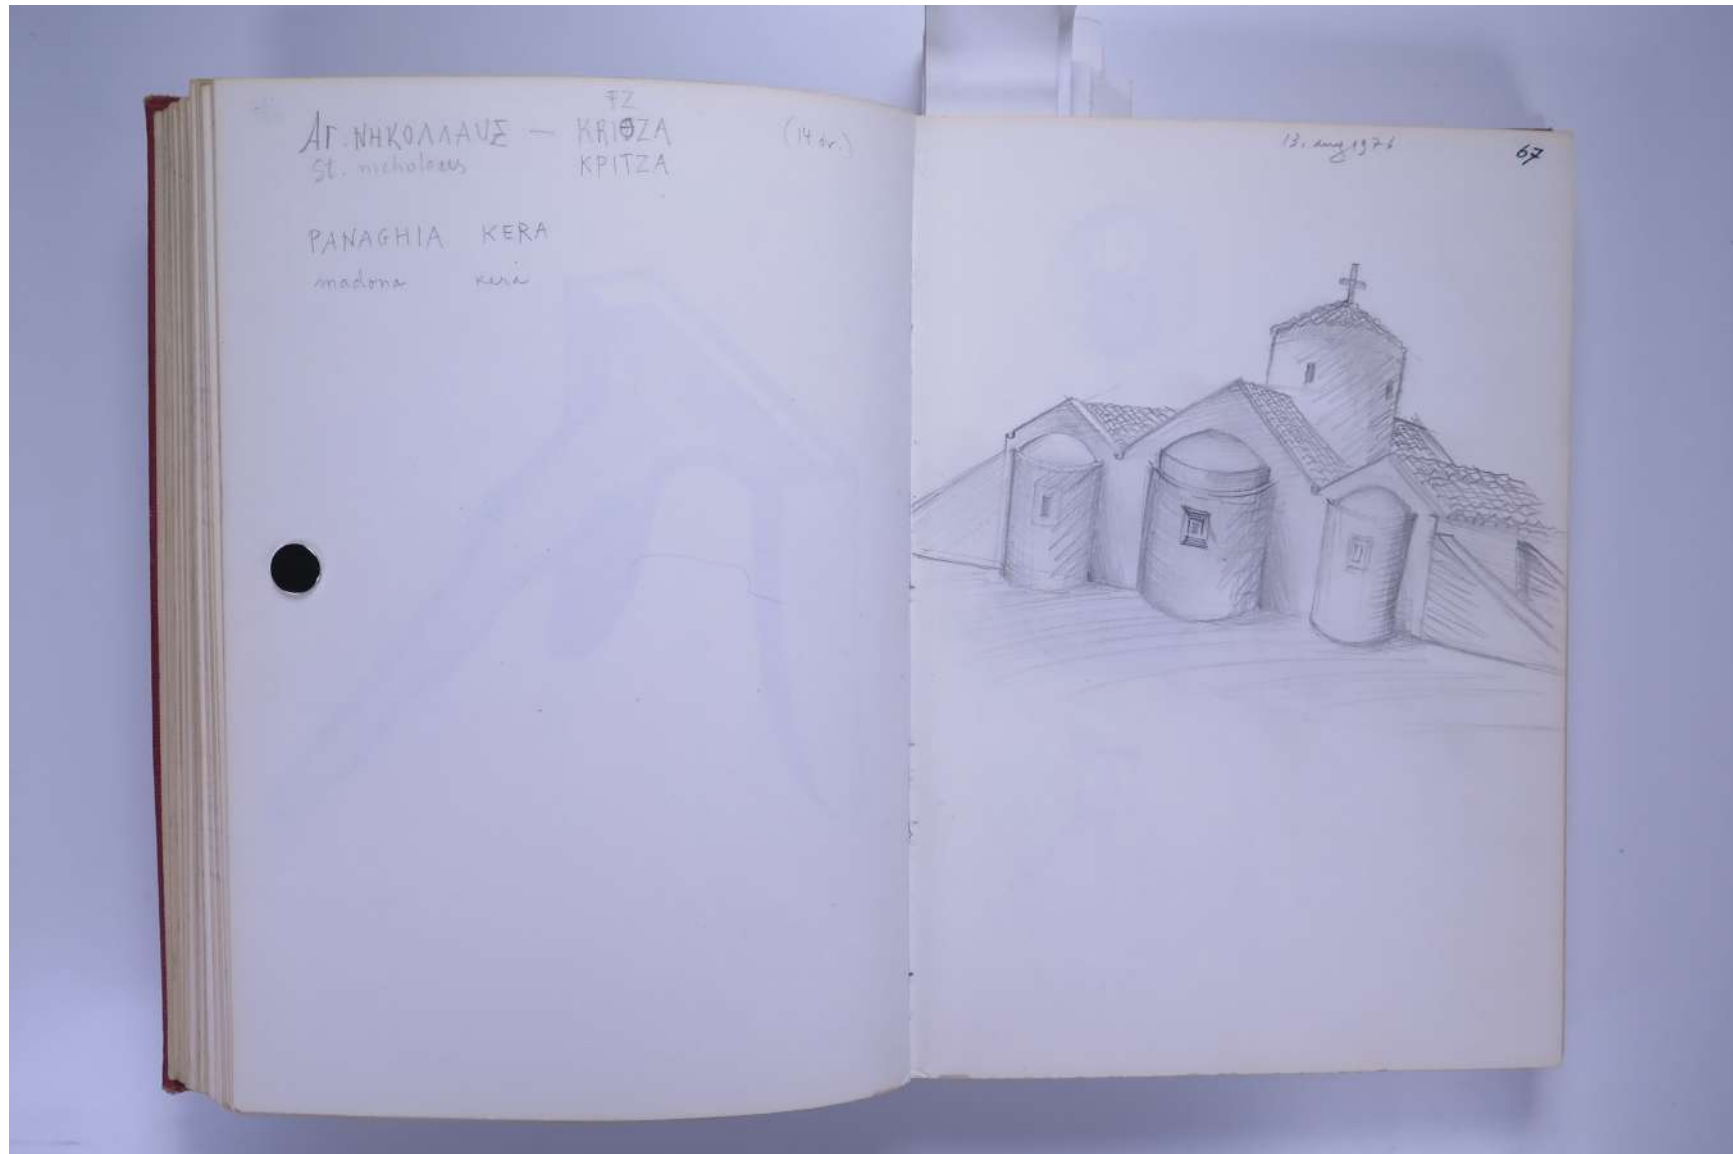

PAUL NEAGU ESTATE

SKETCHBOOK: HYPHEN GENERATORS - Greece, Italy & England 1976

Reference No.

PNE 20.069

Usage terms: © Estate of Paul Neagu. No copying, republication, modification or any other unauthorised use is allowed for material © **PAUL NEAGU** ESTATE.
For further use of this material please seek formal permission from the **PAUL NEAGU** ESTATE.