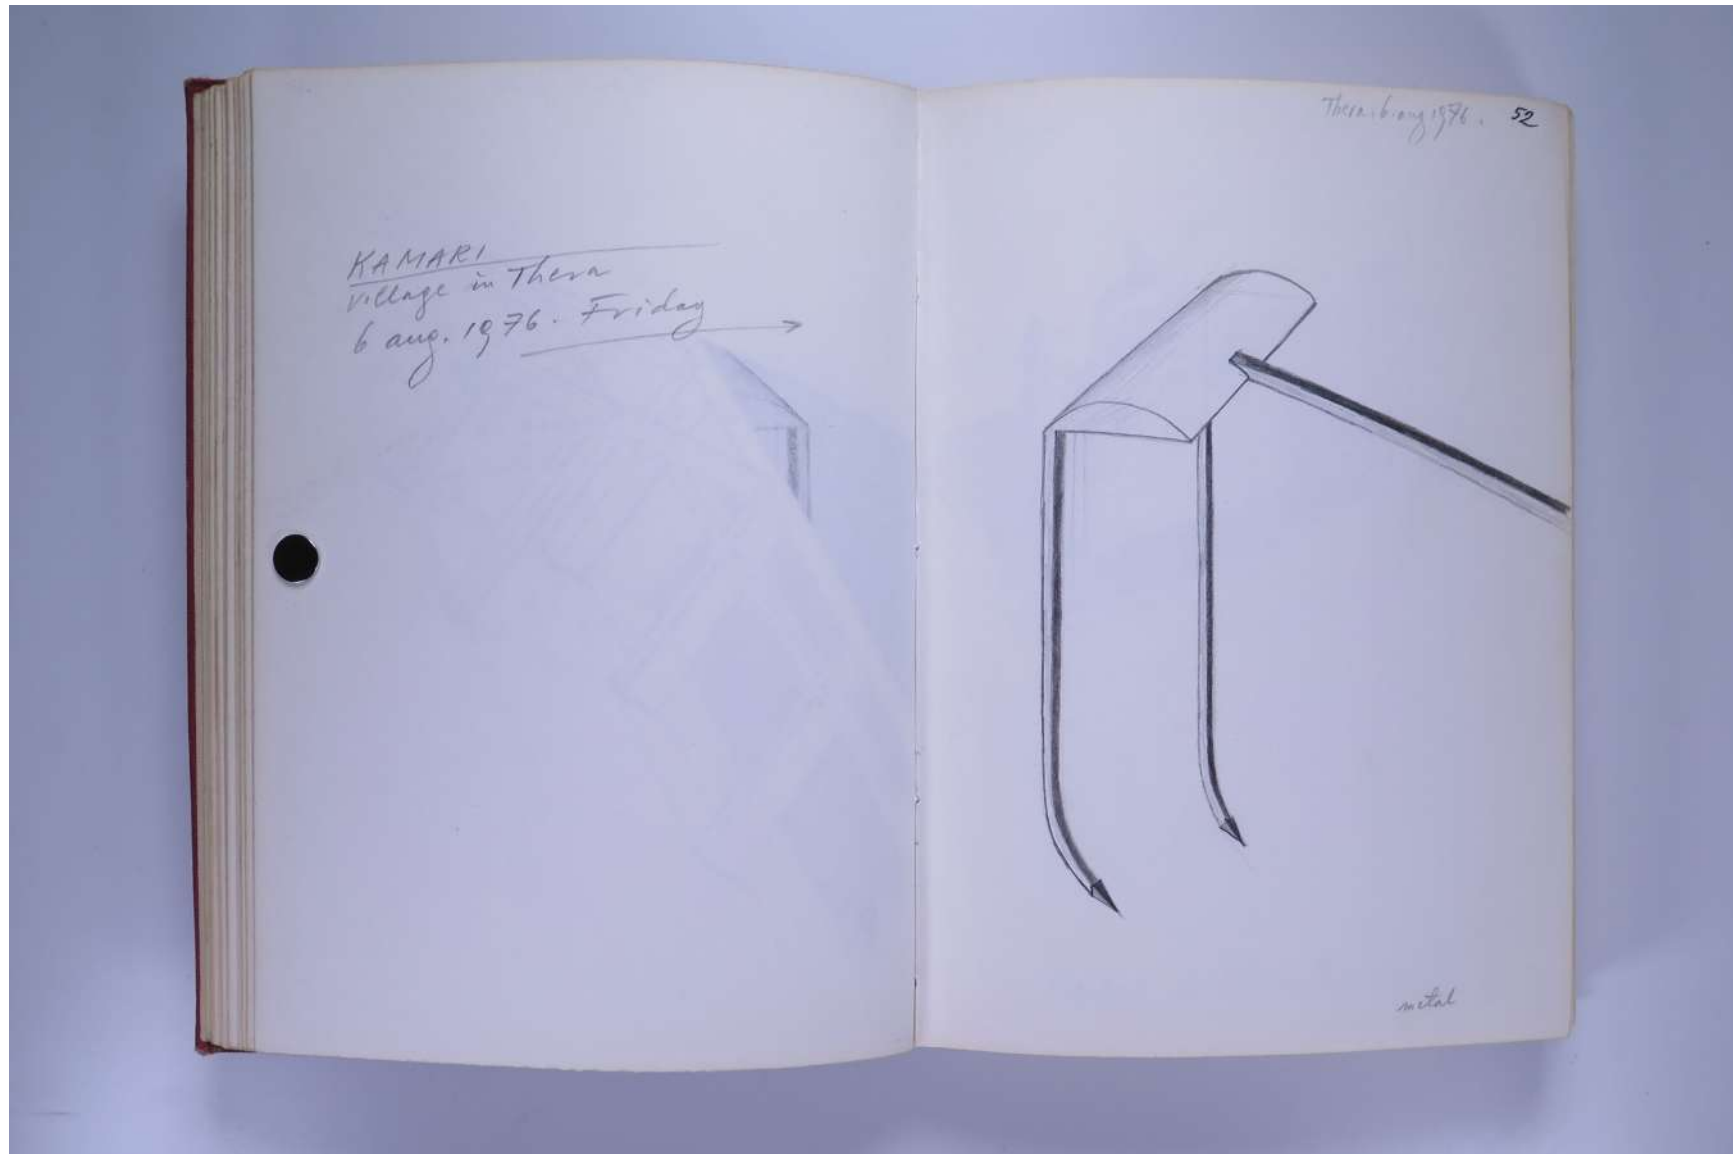

PAUL NEAGU ESTATE

SKETCHBOOK: HYPHEN GENERATORS - Greece, Italy & England 1976

Reference No.

PNE 20.054

Usage terms: © Estate of Paul Neagu. No copying, republication, modification or any other unauthorised use is allowed for material © **PAUL NEAGU** ESTATE.
For further use of this material please seek formal permission from the **PAUL NEAGU** ESTATE.