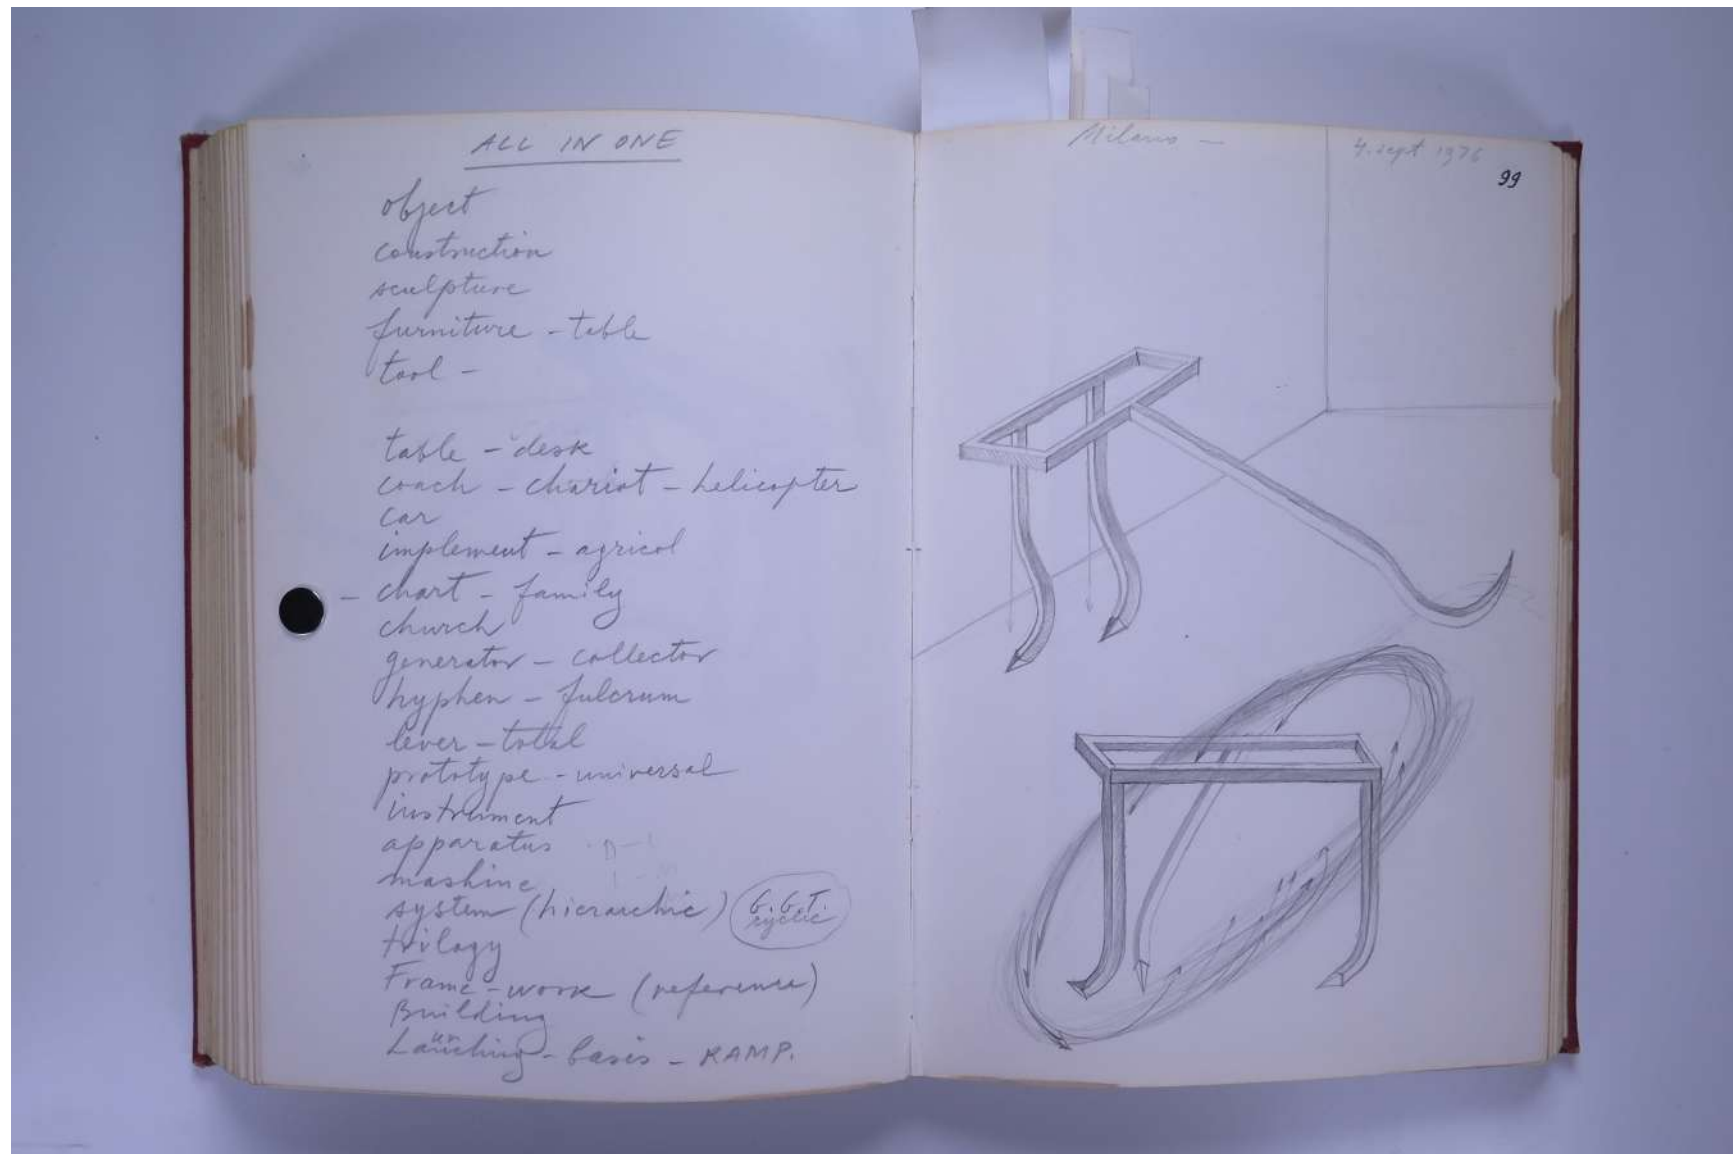

PAUL NEAGU ESTATE

SKETCHBOOK: HYPHEN GENERATORS - Greece, Italy & England 1976

Reference No.

PNE 20.101

Usage terms: © Estate of Paul Neagu. No copying, republication, modification or any other unauthorised use is allowed for material © **PAUL NEAGU ESTATE**.

For further use of this material please seek formal permission from the **PAUL NEAGU ESTATE**.