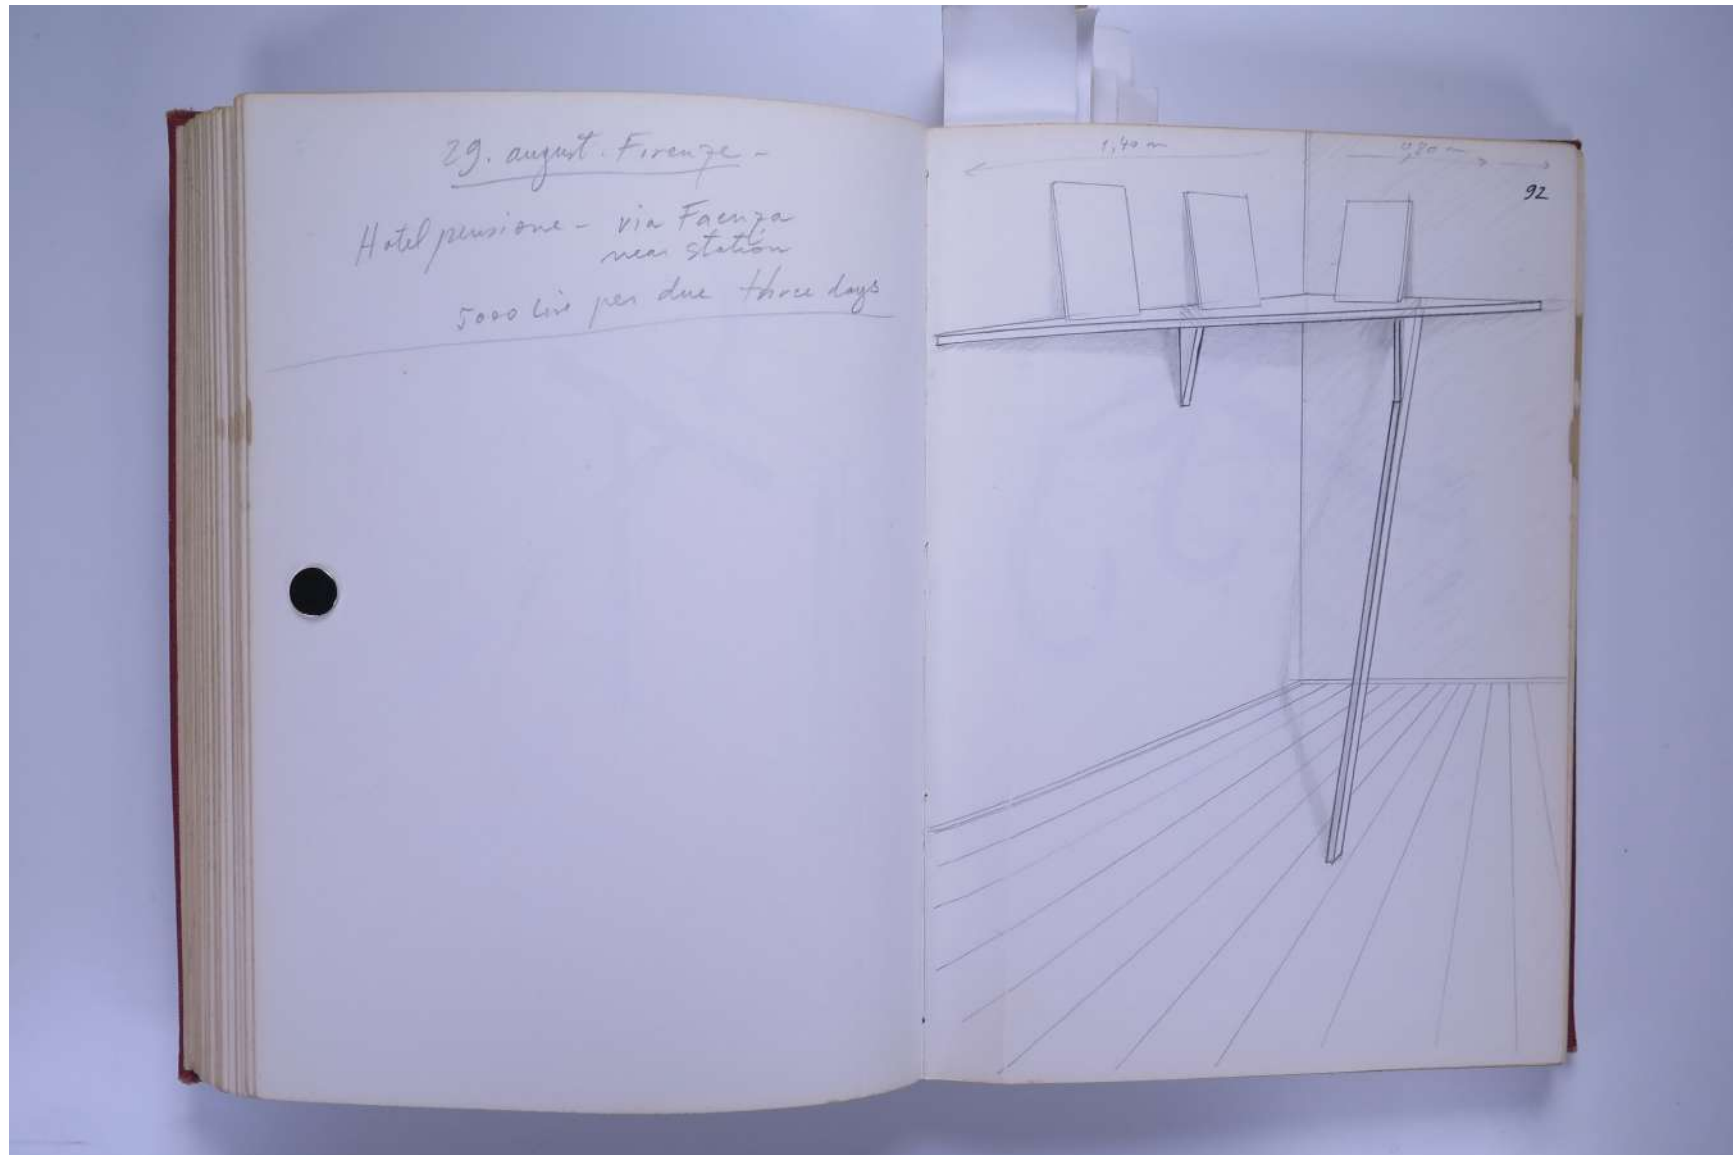

PAUL NEAGU ESTATE

SKETCHBOOK: HYPHEN GENERATORS - Greece, Italy & England 1976

Reference No.

PNE 20.094