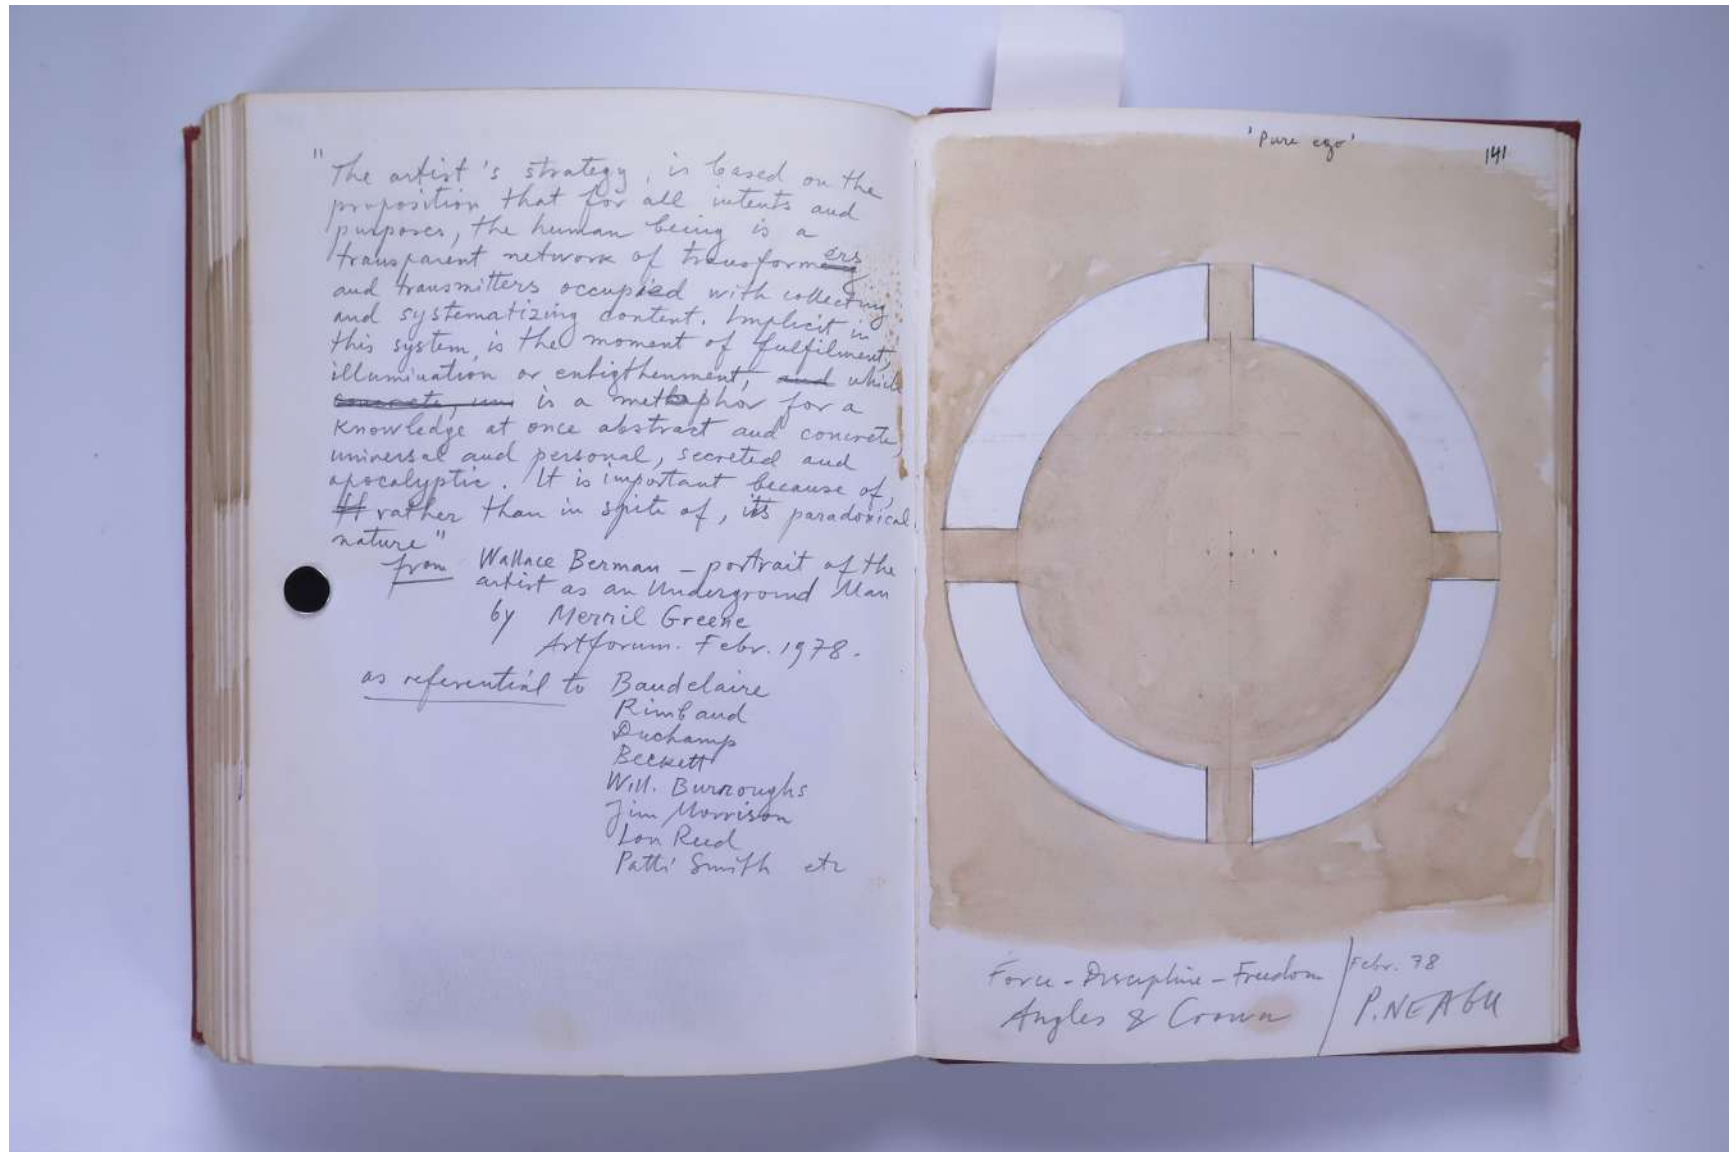

For further use of this material please seek formal permission from the PAUL NEAGU ESTATE.

PAUL NEAGU ESTATE

SKETCHBOOK: HYPHEN GENERATORS - Greece, Italy & England 1976

Reference No.

PNE 20.143

"The artist's strategy, is based on the proposition that for all intents and purposes, the human being is a transparent network of transformers and transmitters occupied with collecting and systematizing content. Implicit in this system is the moment of fulfilment, illumination or enlightenment, and which ~~concretum~~ is a metaphor for a knowledge at once abstract and concrete, universal and personal, secreted and apocalyptic. It is important because of, ~~it~~ rather than in spite of, its paradoxical nature"