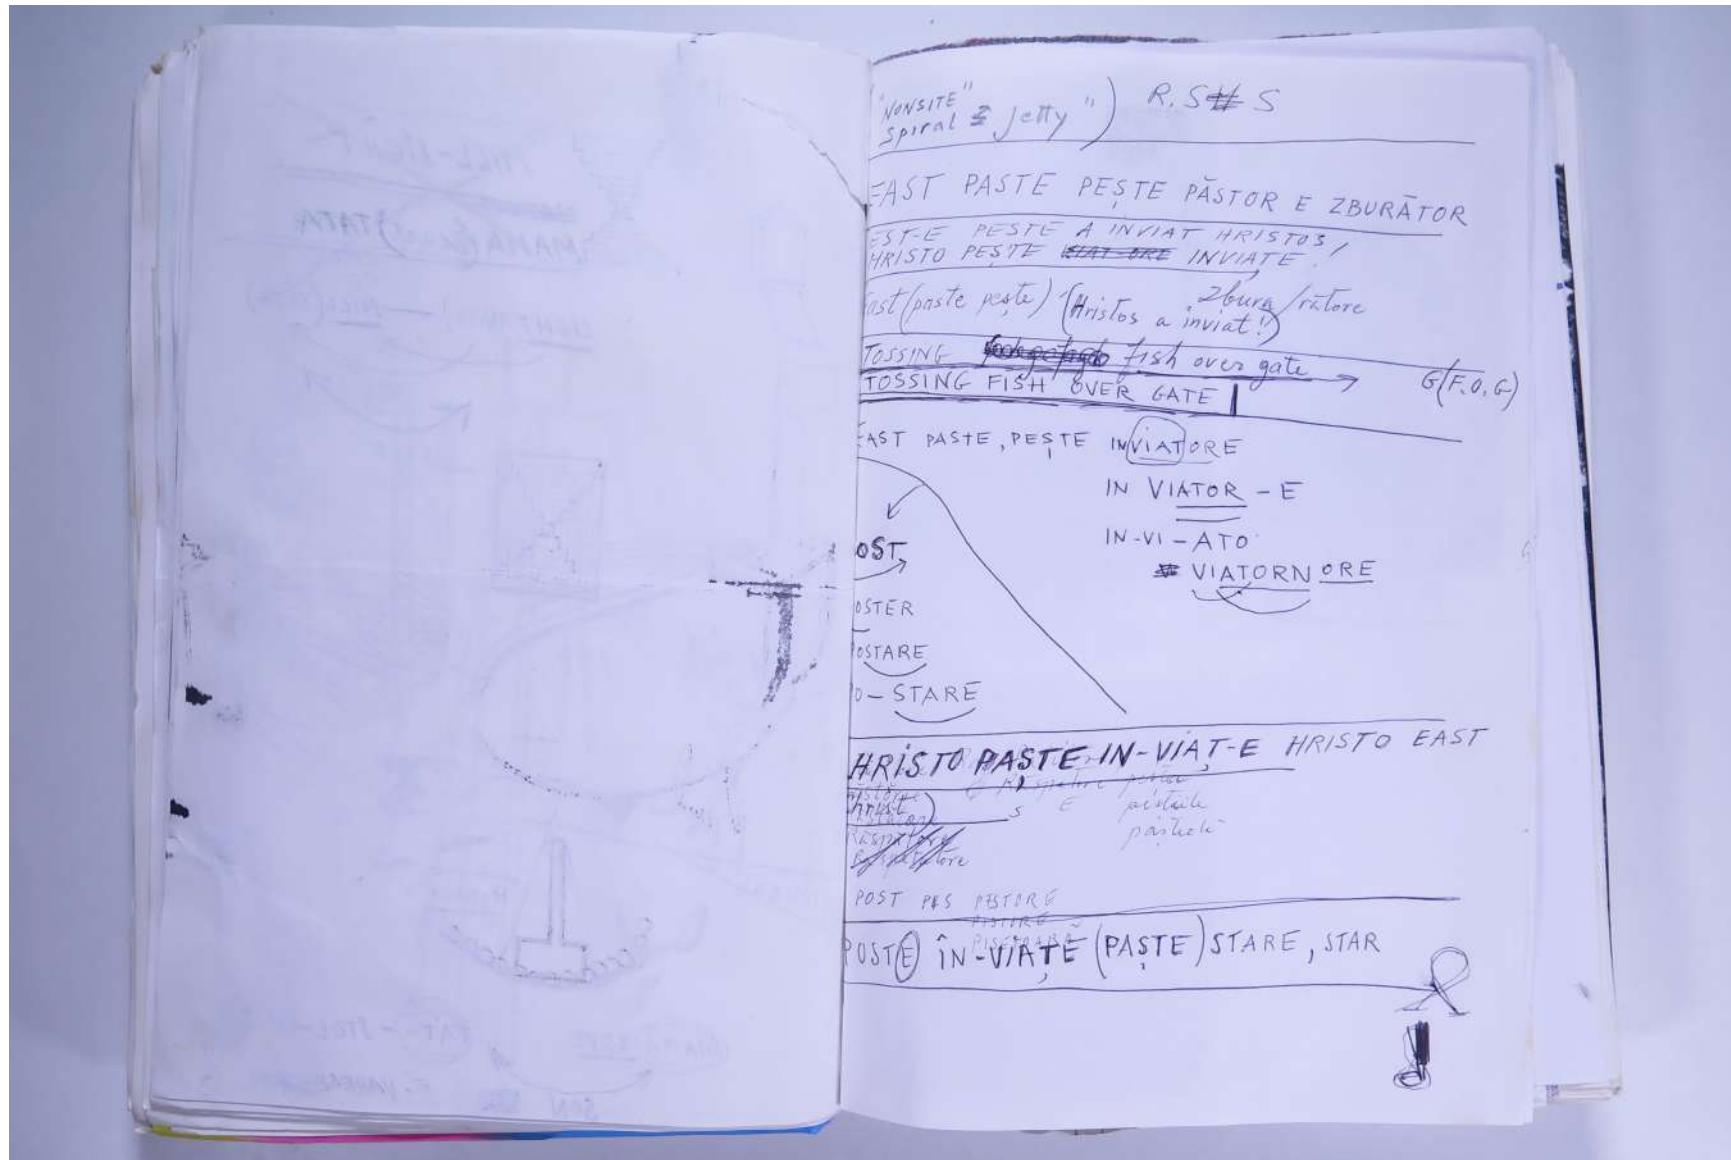

PAUL NEAGU ESTATE

VISUAL JOURNAL: MAY 2002

Reference No.

PNE 128.050

PAUL NEAGU ESTATE

VISUAL JOURNAL: MAY 2002

Reference No.

PNE 128.051