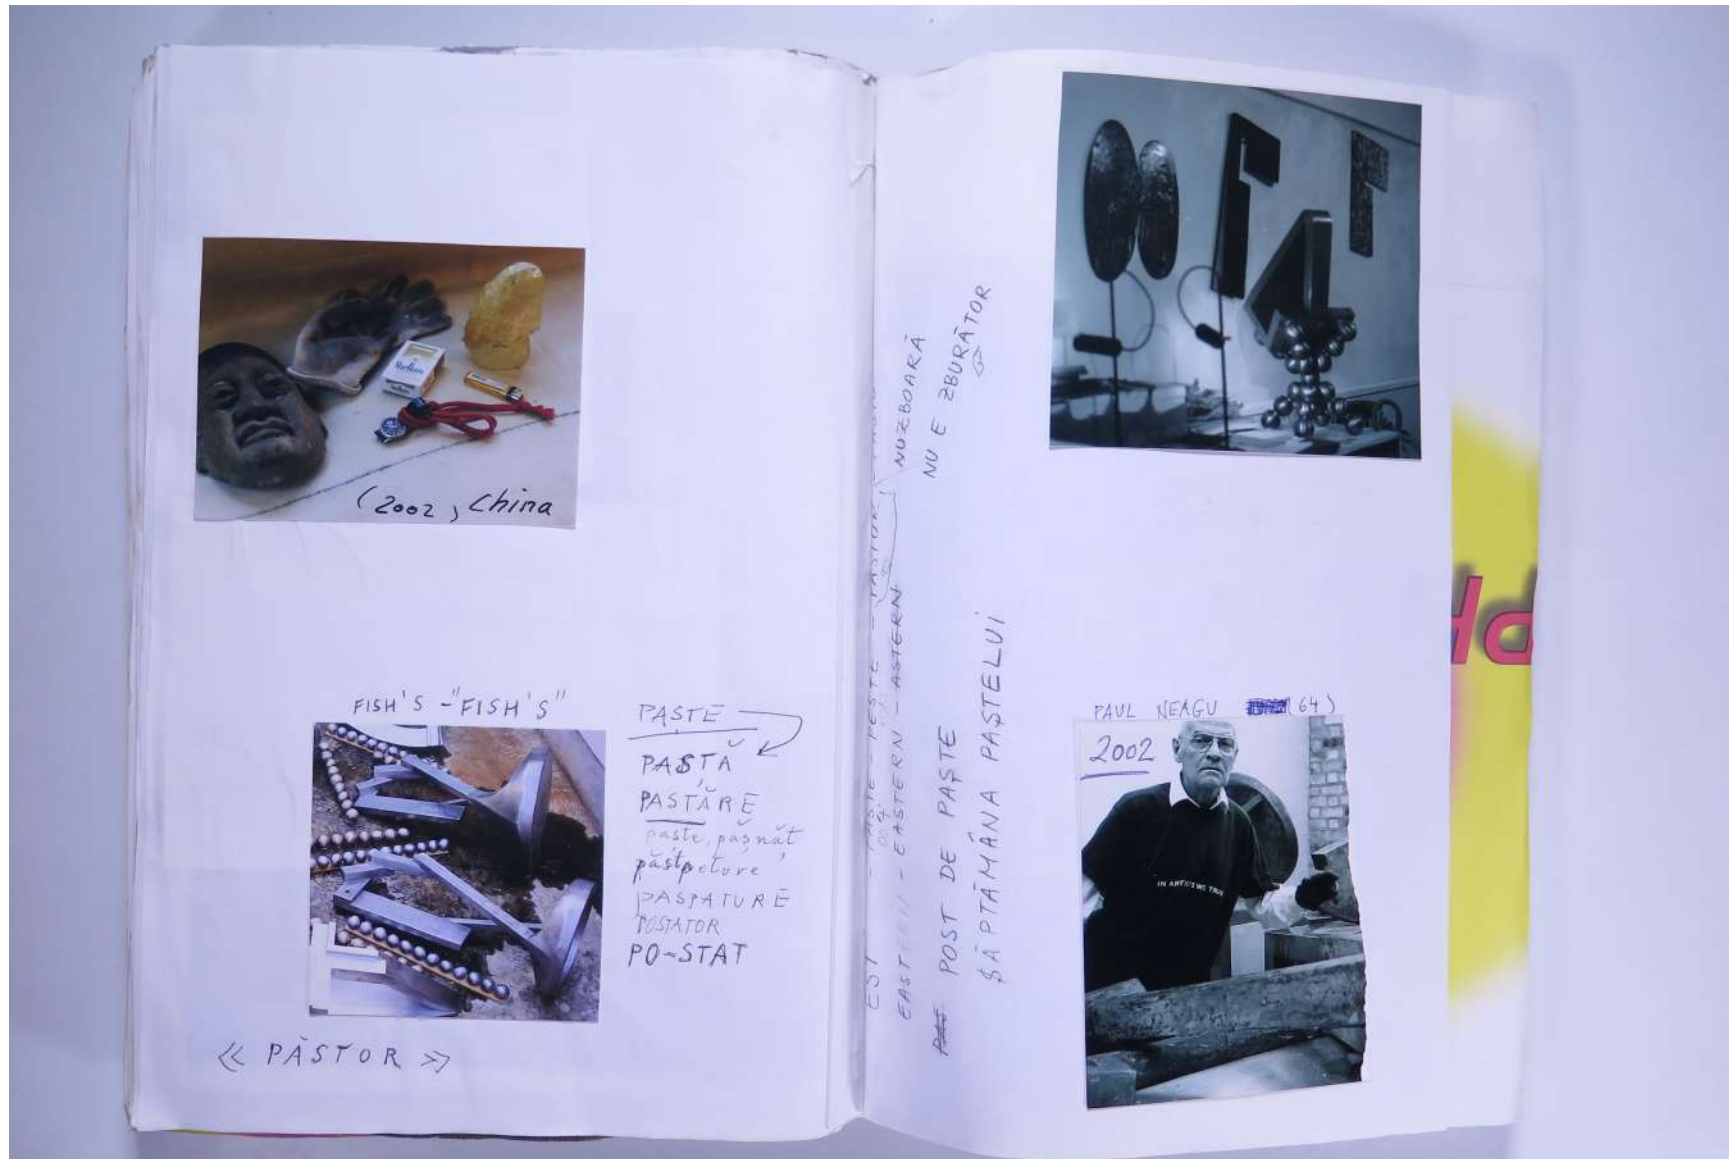

PAUL NEAGU ESTATE

VISUAL JOURNAL: MAY 2002

Reference No.

PNE 128.067