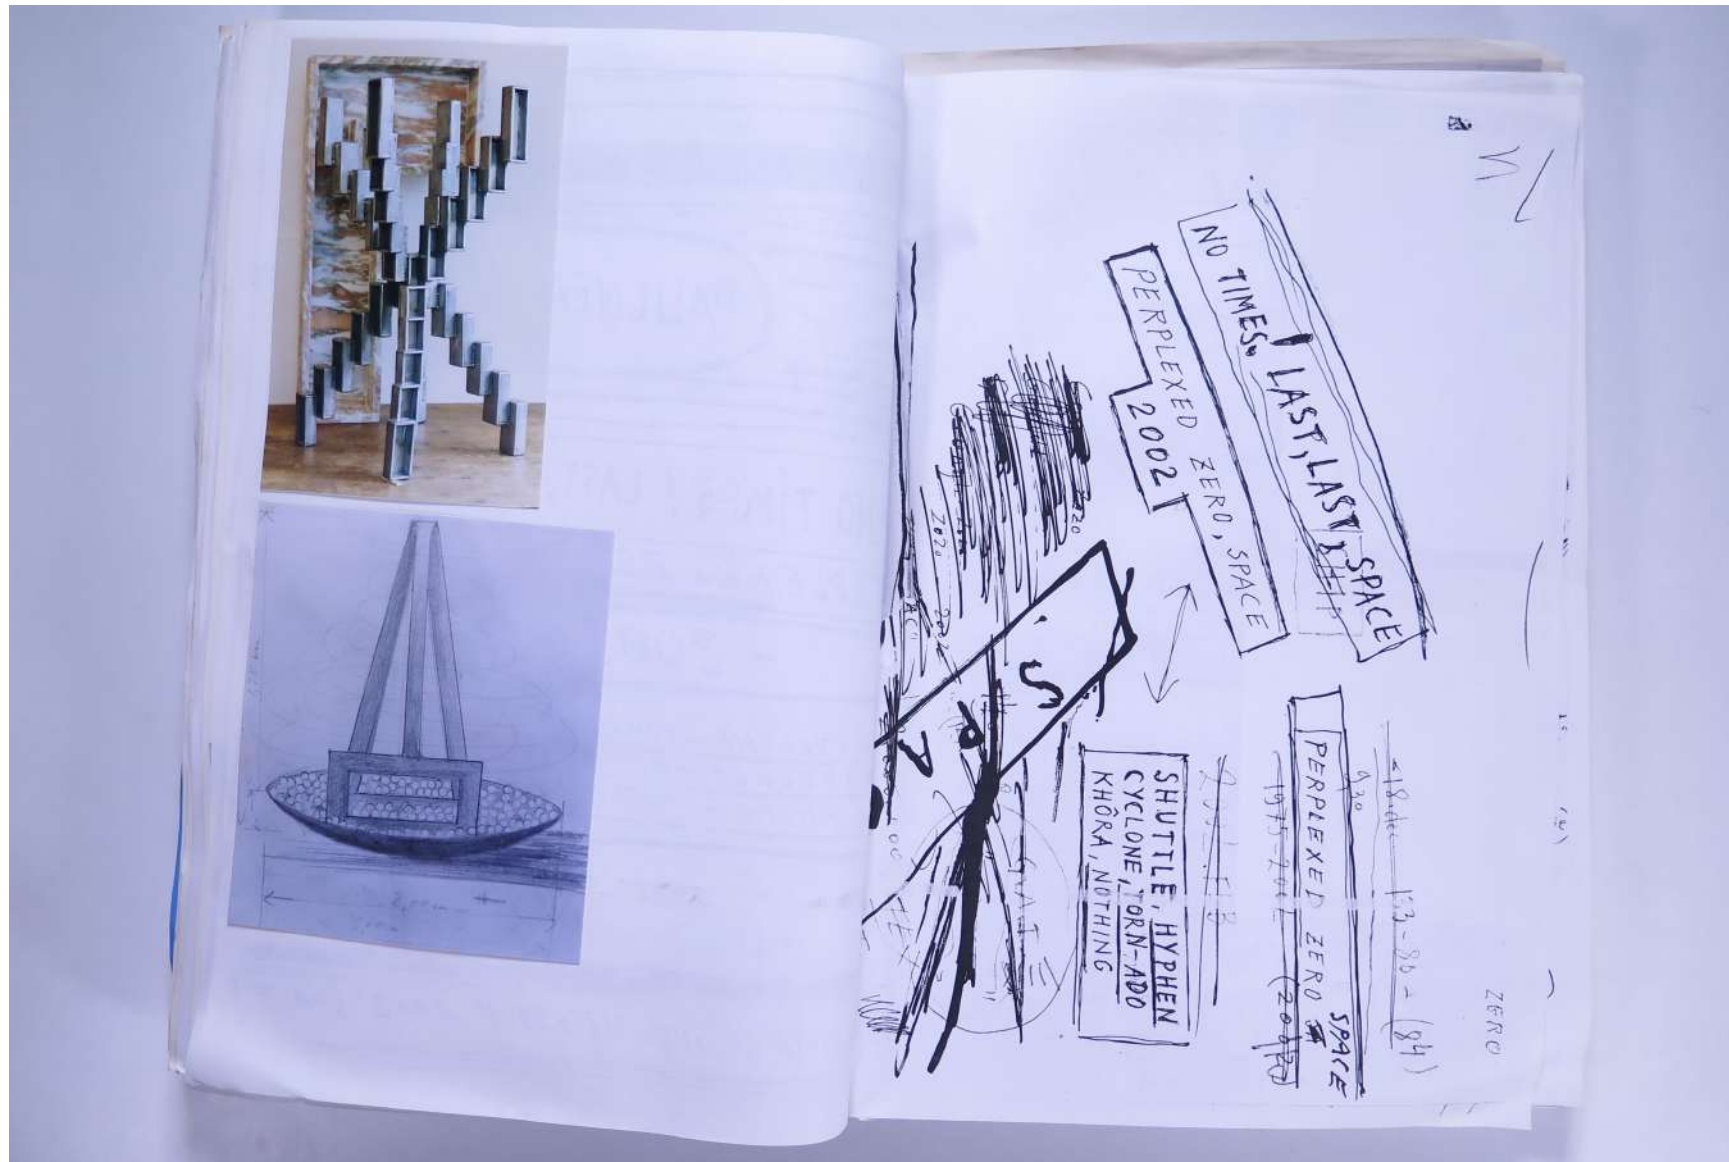

PAUL NEAGU ESTATE

VISUAL JOURNAL: MAY 2002

Reference No.

PNE 128.025

Usage terms: © Estate of Paul Neagu. No copying, republication, modification or any other unauthorised use is allowed for material © **PAUL NEAGU ESTATE**.
For further use of this material please seek formal permission from the **PAUL NEAGU ESTATE**.