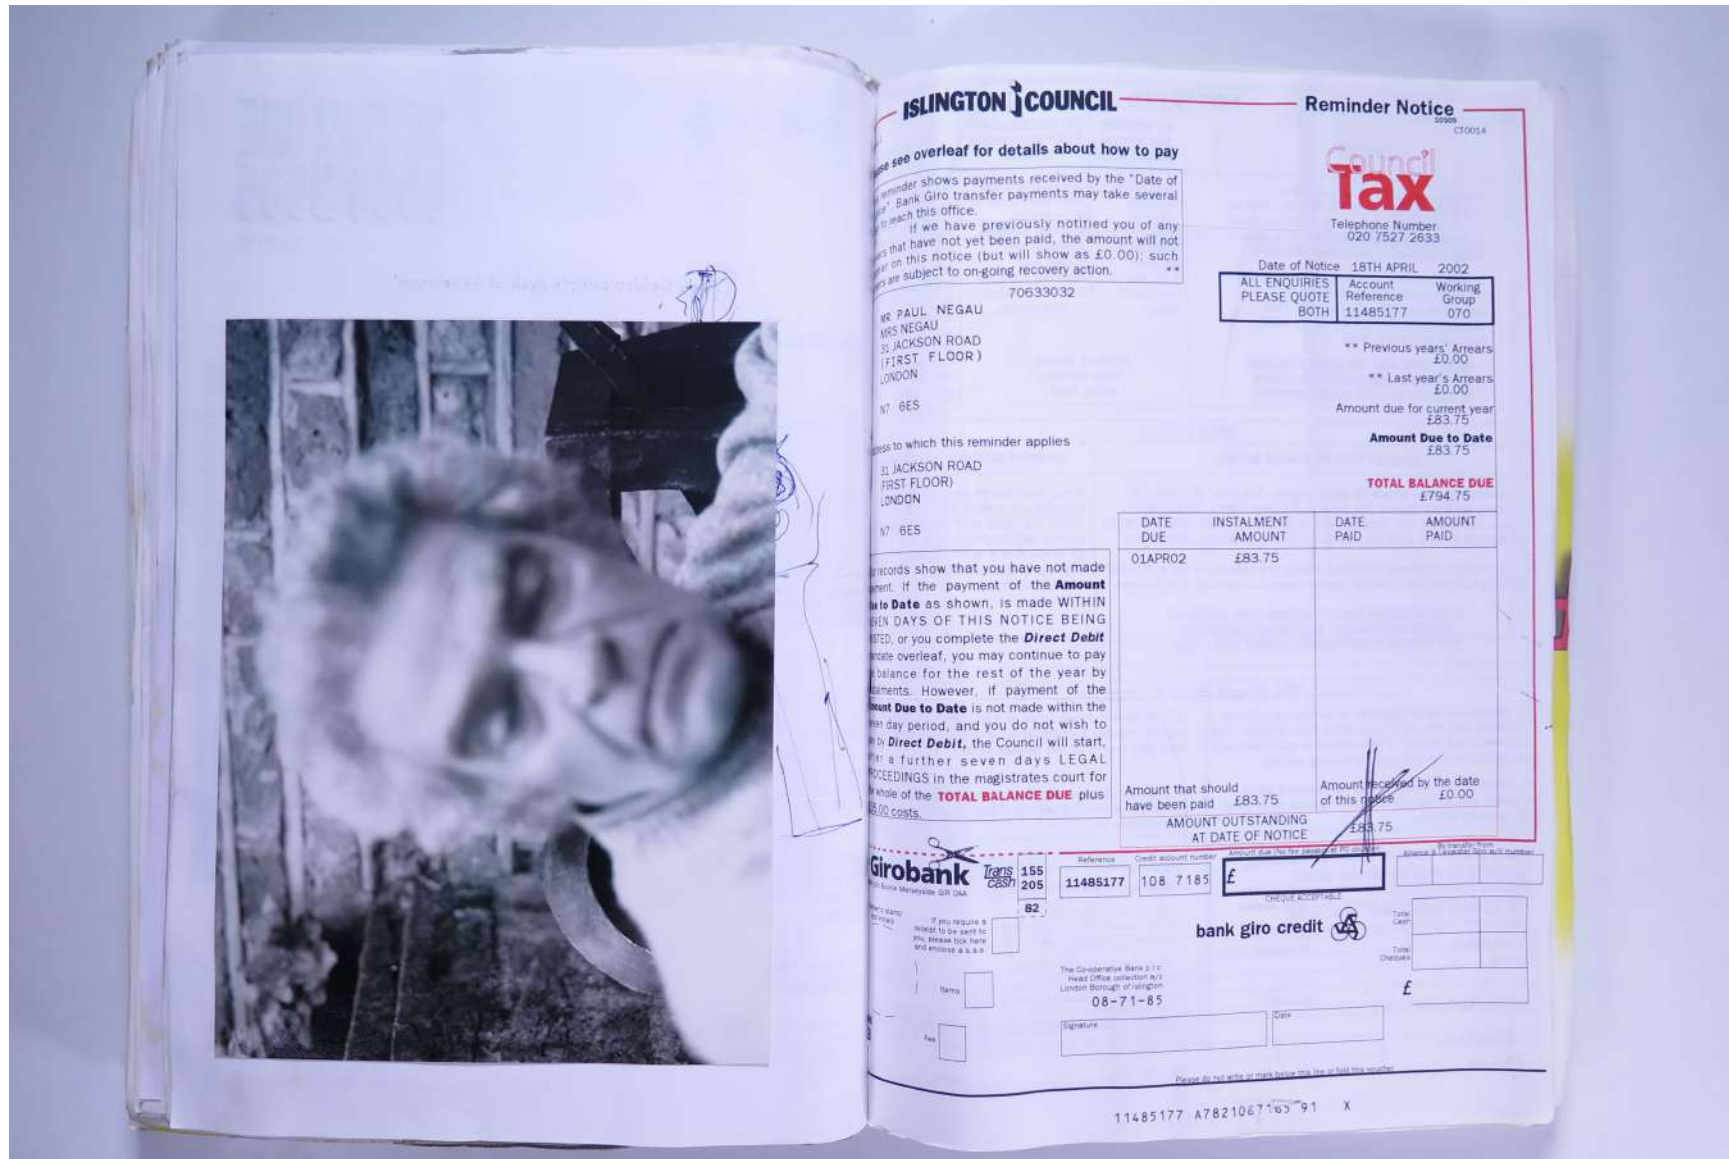

For further use of this material please seek formal permission from the **PAUL NEAGU ESTATE**.

PAUL NEAGU ESTATE

VISUAL JOURNAL: MAY 2002

Reference No.

PNE 128.061

Usage terms: © Estate of Paul Neagu. No copying, republication, modification or any other unauthorised use is allowed for material © **PAUL NEAGU ESTATE**. For further use of this material please seek formal permission from the **PAUL NEAGU ESTATE**.