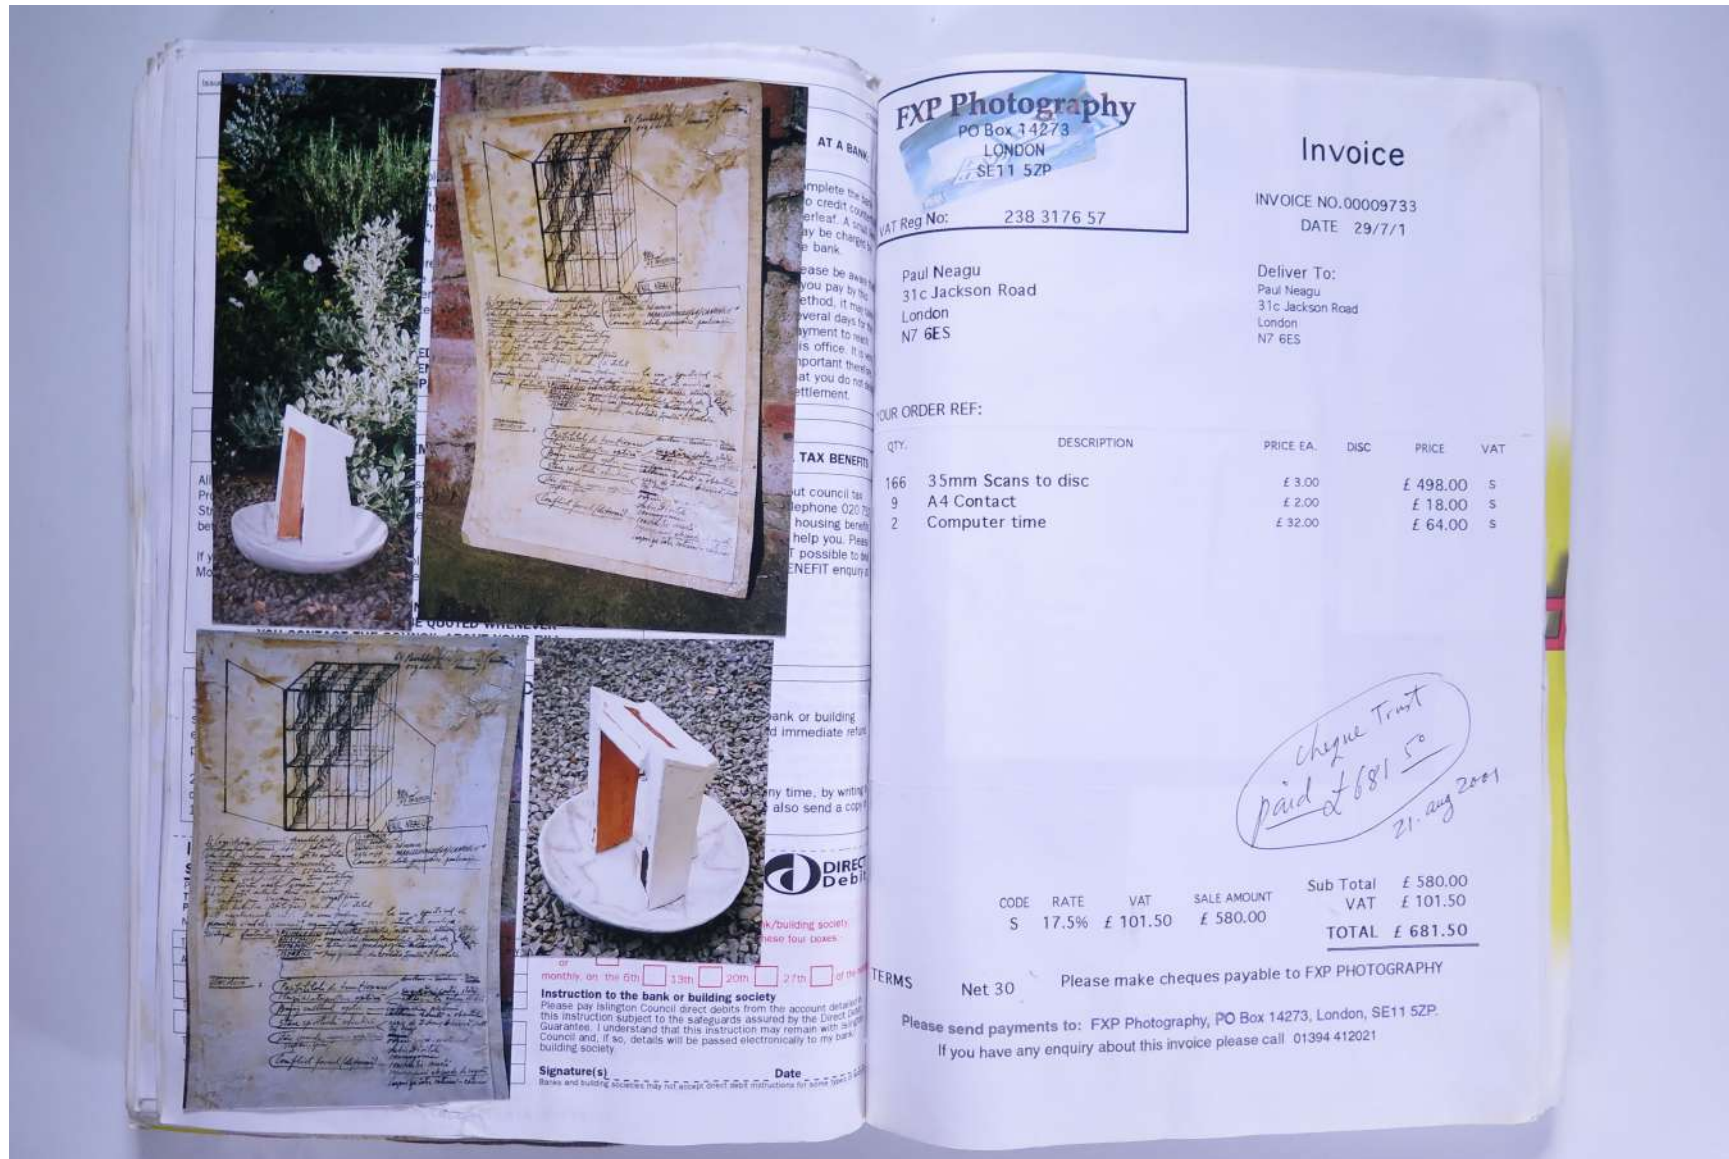

PAUL NEAGU ESTATE

VISUAL JOURNAL: MAY 2002

Reference No.

PNE 128.062

Usage terms: © Estate of Paul Neagu. No copying, republication, modification or any other unauthorised use is allowed for material © **PAUL NEAGU ESTATE**. For further use of this material please seek formal permission from the **PAUL NEAGU ESTATE**.