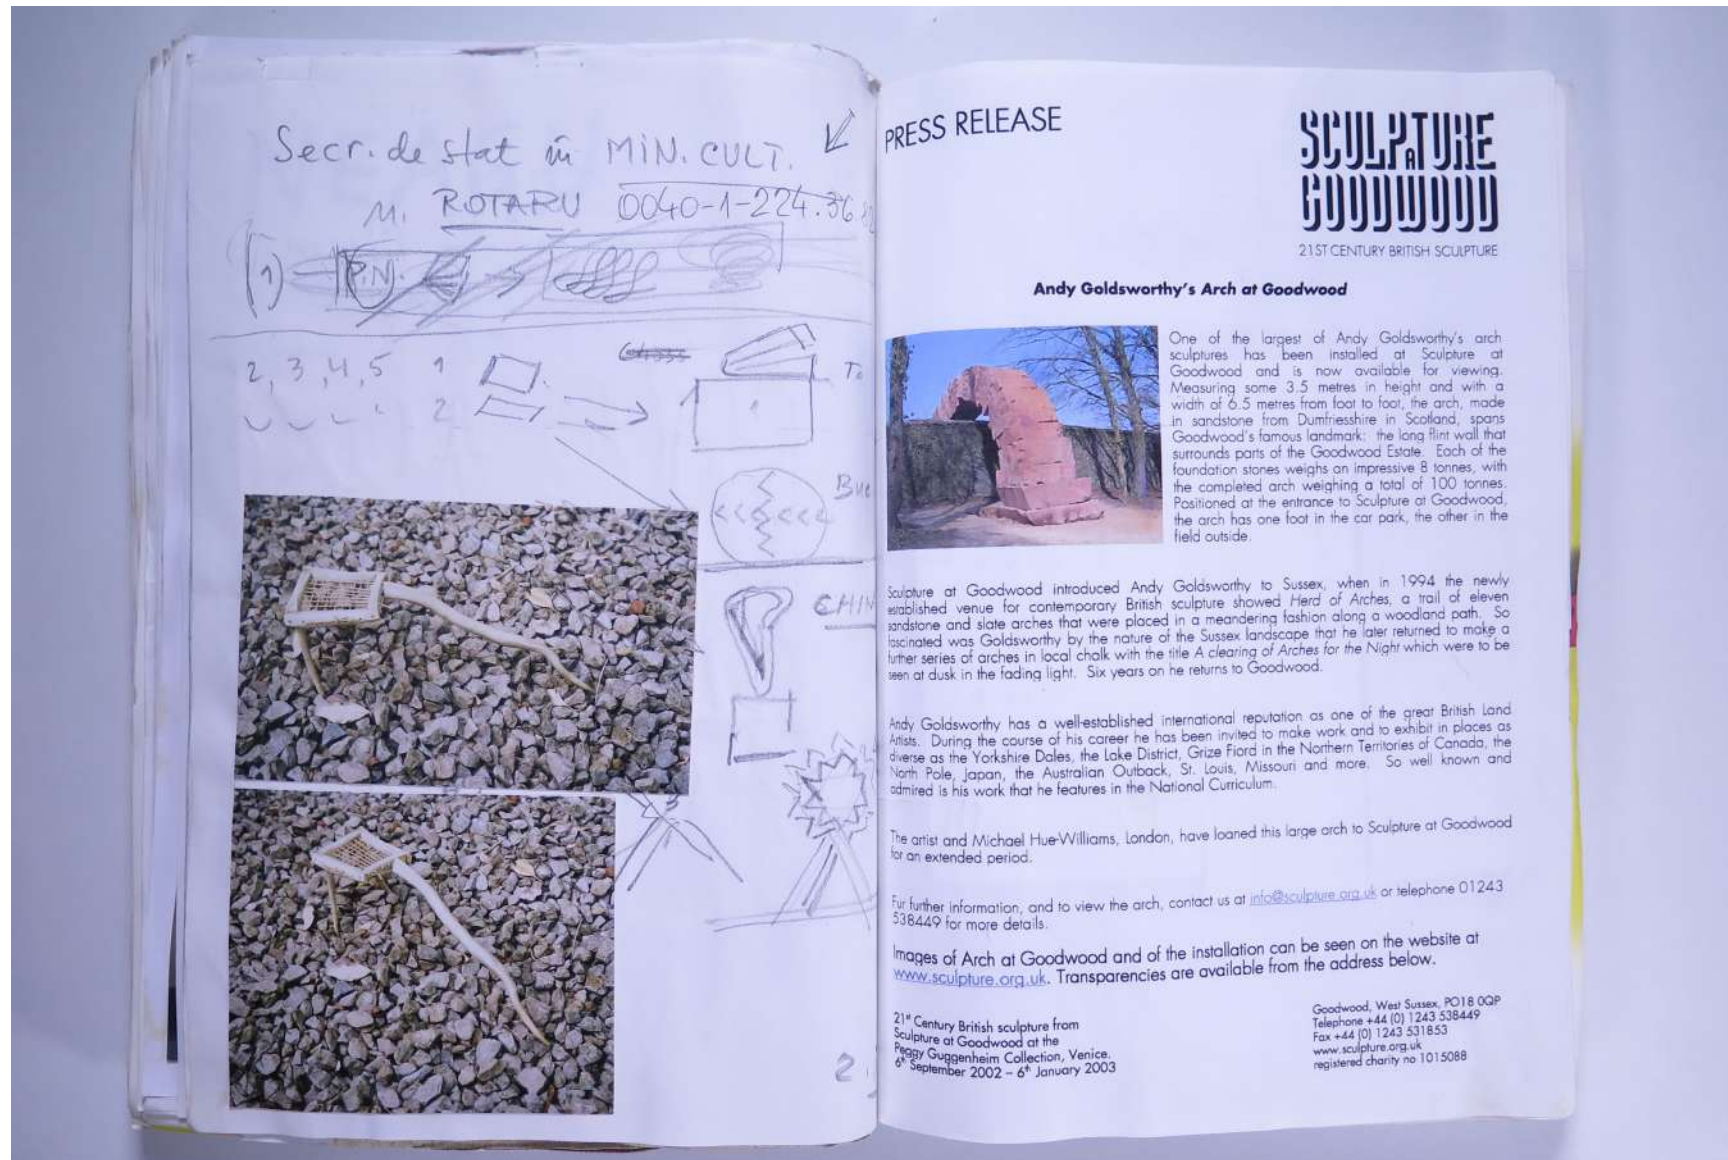

PAUL NEAGU ESTATE

VISUAL JOURNAL: MAY 2002

Reference No.

PNE 128.059

Usage terms: © Estate of Paul Neagu. No copying, republication, modification or any other unauthorised use is allowed for material © **PAUL NEAGU ESTATE**.

For further use of this material please seek formal permission from the **PAUL NEAGU ESTATE**.