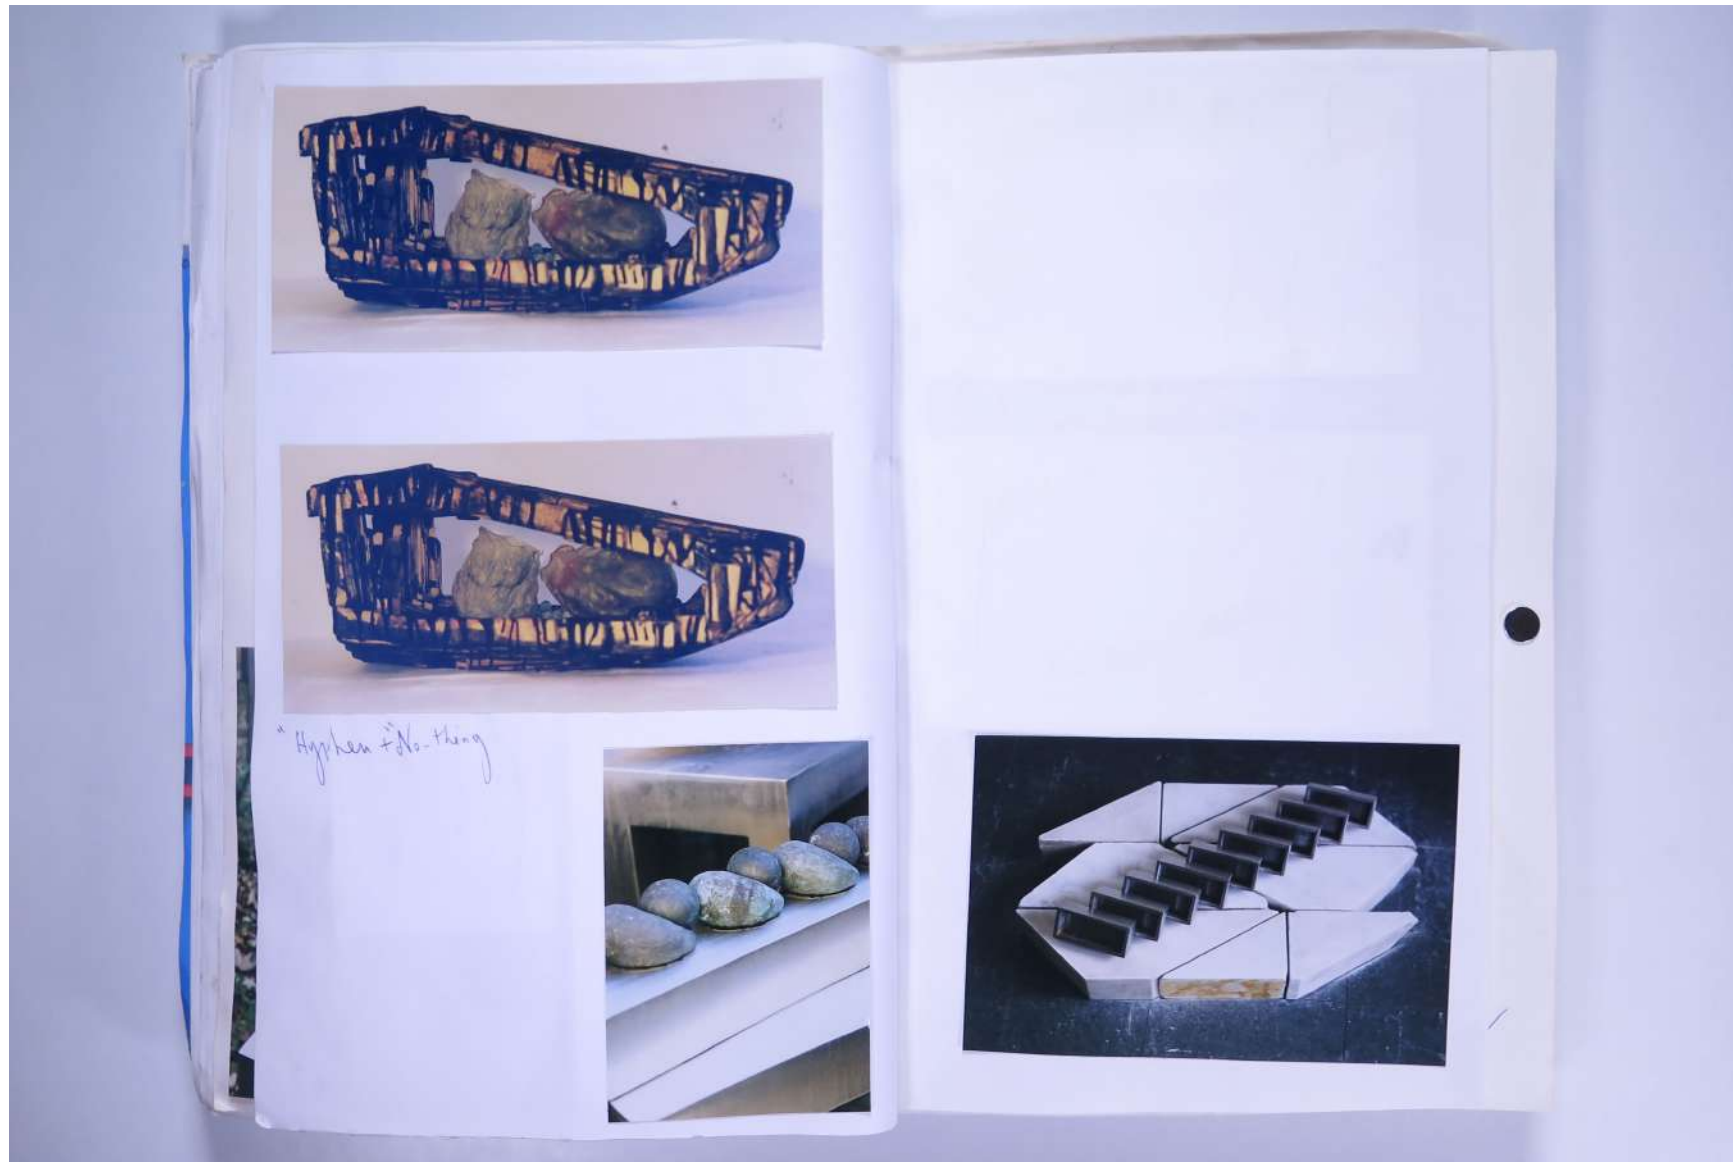

PAUL NEAGU ESTATE

VISUAL JOURNAL: MAY 2002

Reference No.

PNE 128.021

"Higher + Nothing"

Usage terms: © Estate of Paul Neagu. No copying, republication, modification or any other unauthorised use is allowed for material © **PAUL NEAGU** ESTATE.
For further use of this material please seek formal permission from the **PAUL NEAGU** ESTATE.