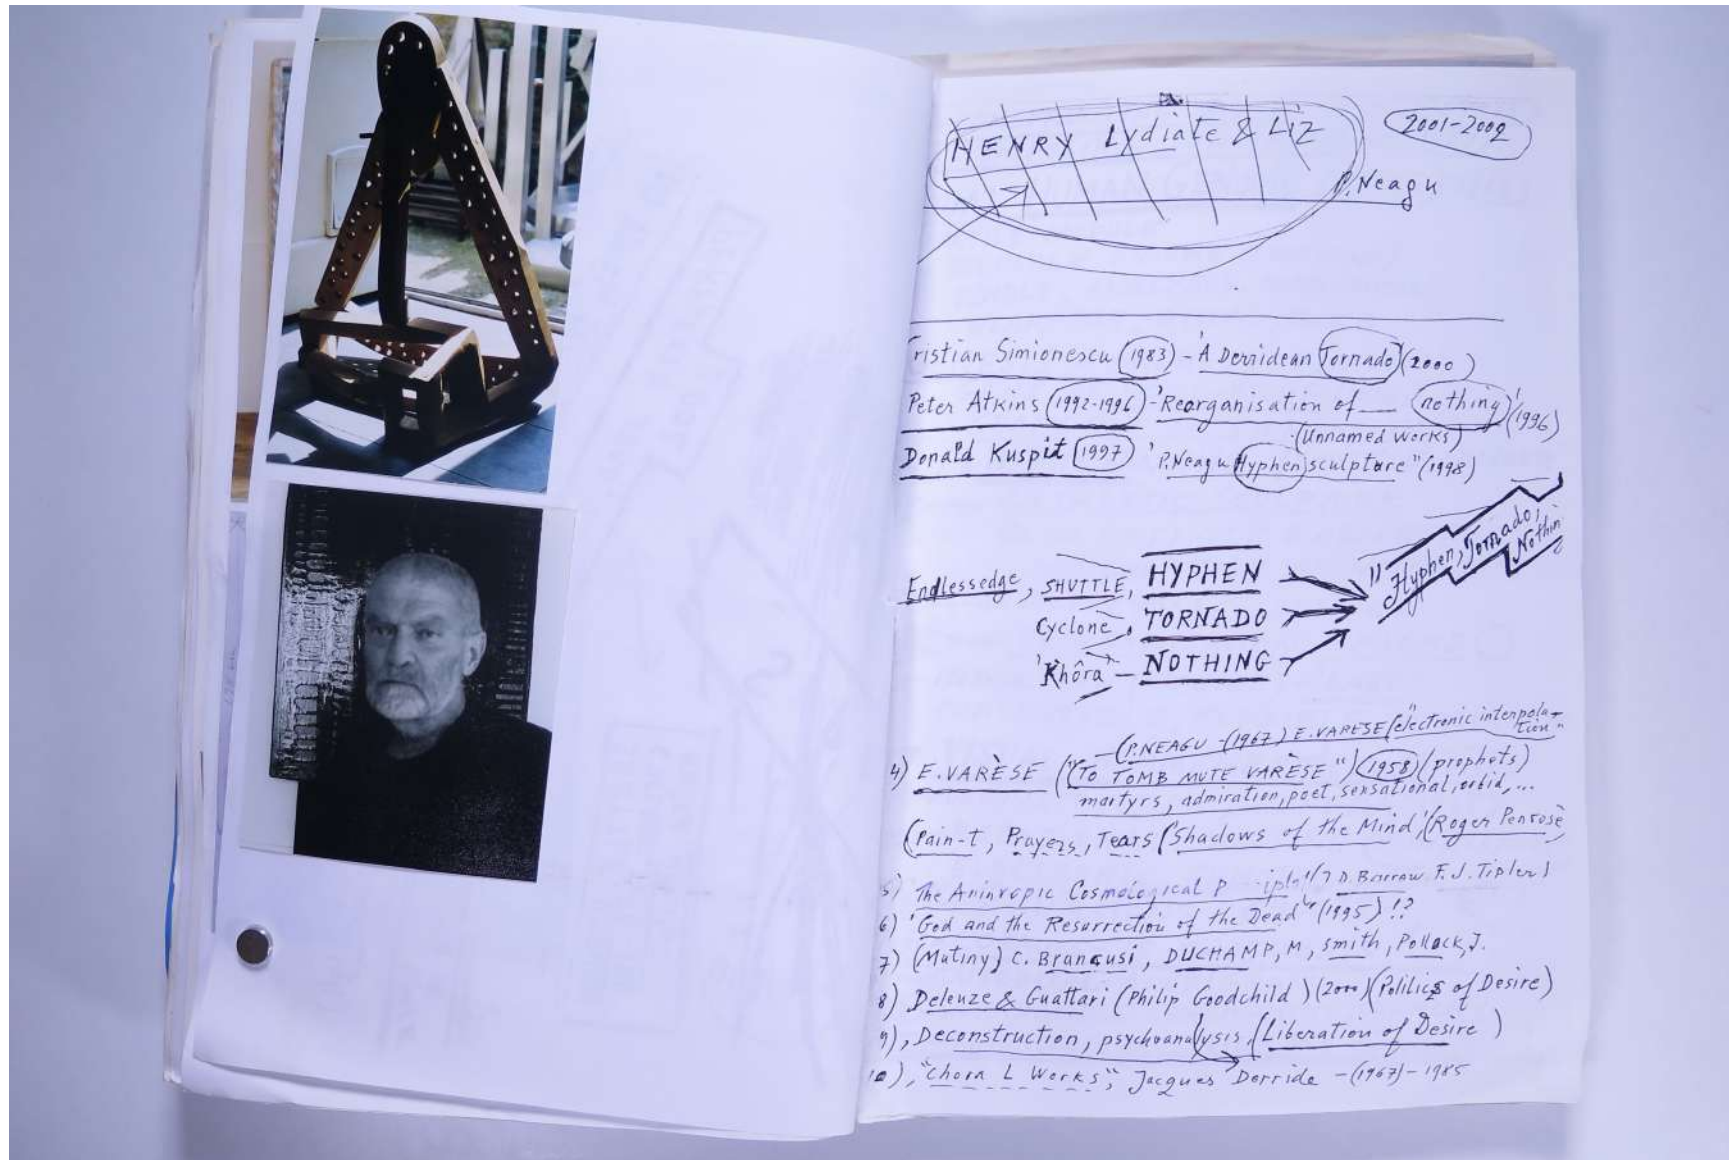

PAUL NEAGU ESTATE

VISUAL JOURNAL: MAY 2002

Reference No.

PNE 128.026

Usage terms: © Estate of Paul Neagu. No copying, republication, modification or any other unauthorised use is allowed for material © **PAUL NEAGU ESTATE**.

For further use of this material please seek formal permission from the **PAUL NEAGU ESTATE**.