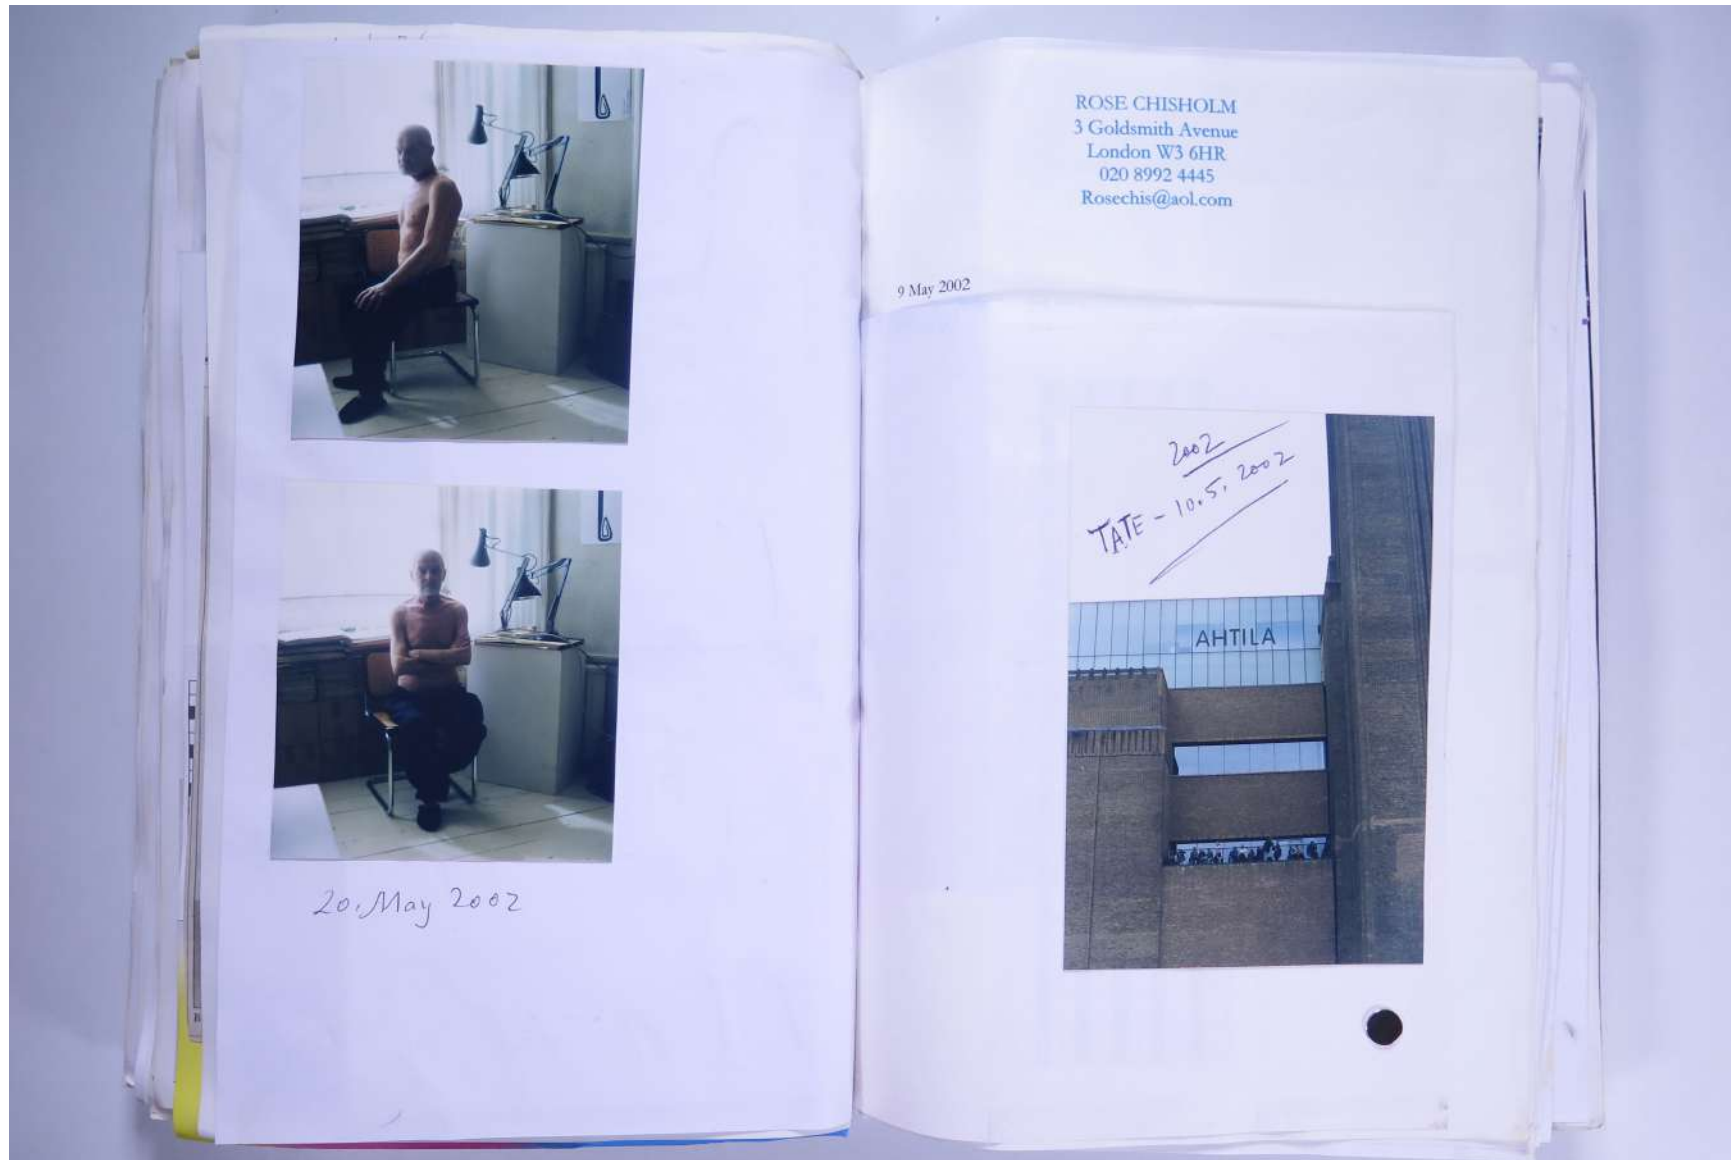

PAUL NEAGU ESTATE

VISUAL JOURNAL: MAY 2002

Reference No.

PNE 128.039

Usage terms: © Estate of Paul Neagu. No copying, republication, modification or any other unauthorised use is allowed for material © **PAUL NEAGU** ESTATE.
For further use of this material please seek formal permission from the **PAUL NEAGU** ESTATE.