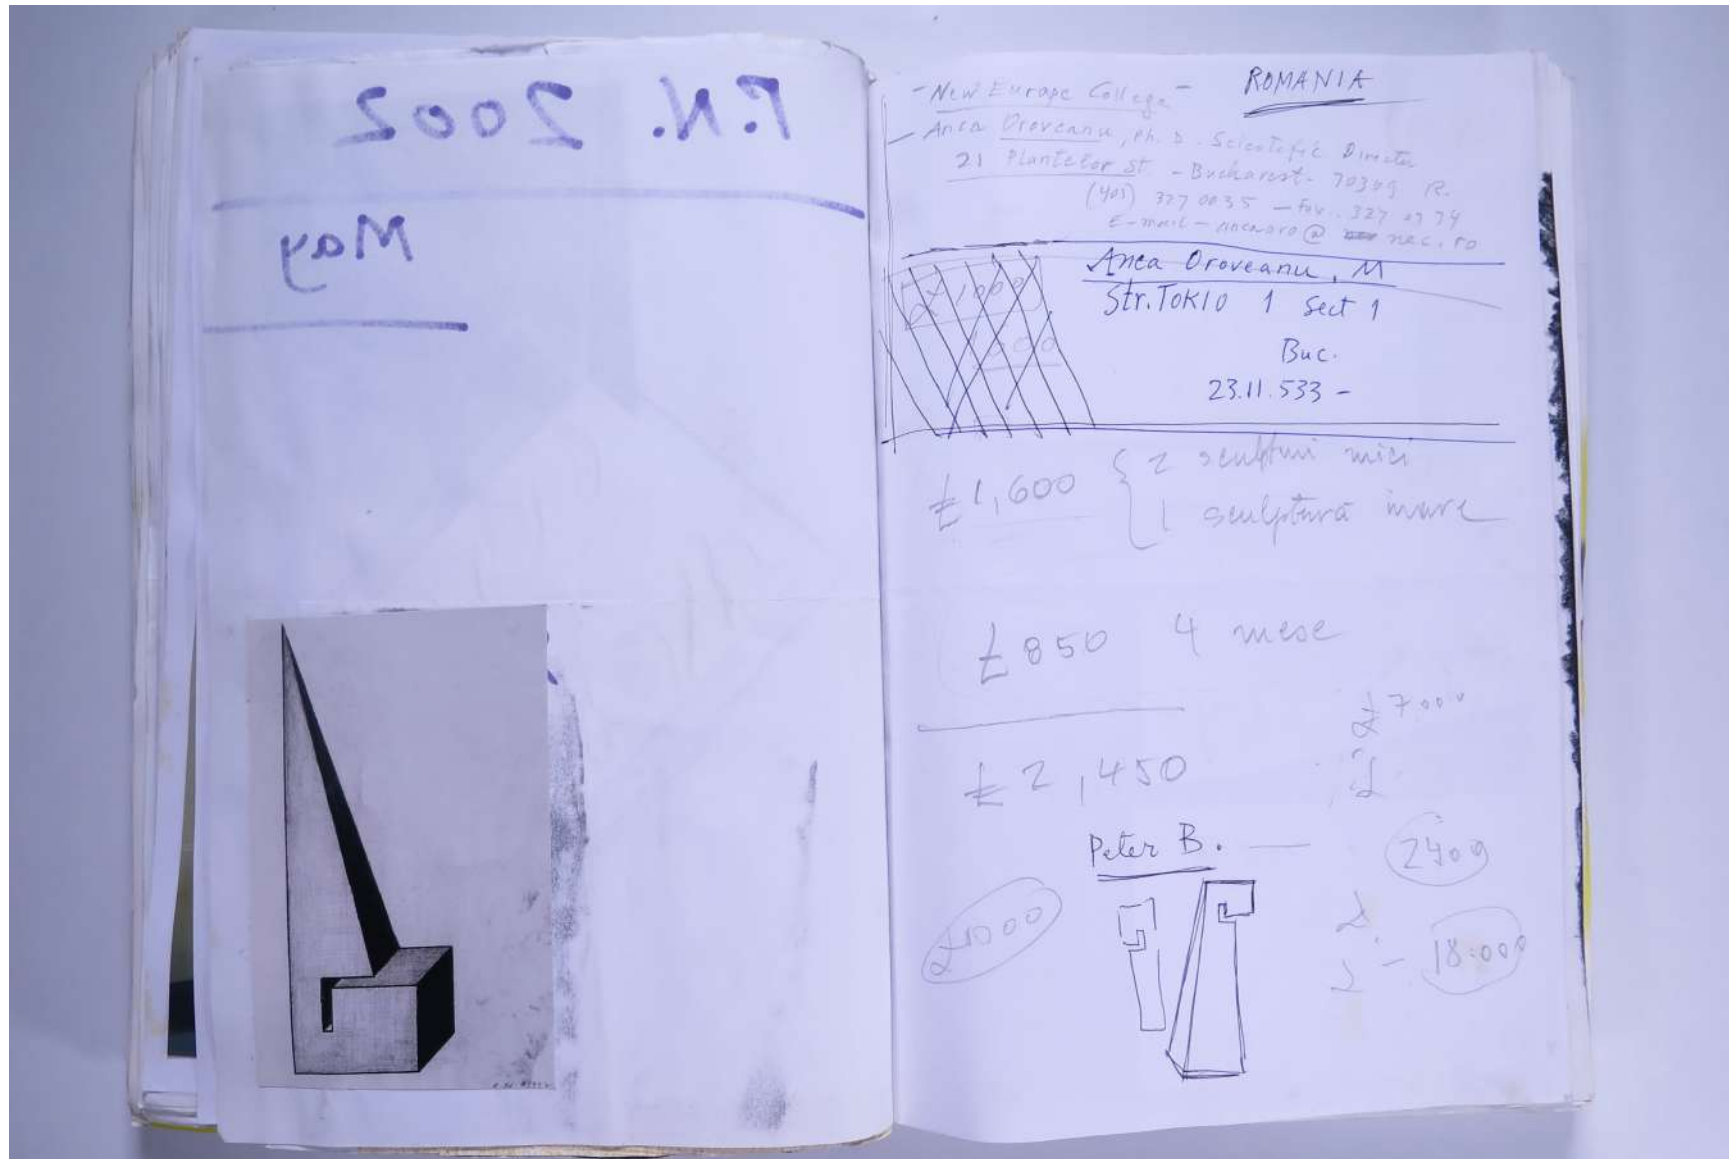

PAUL NEAGU ESTATE

VISUAL JOURNAL: MAY 2002

Reference No.

PNE 128.056

Usage terms: © Estate of Paul Neagu. No copying, republication, modification or any other unauthorised use is allowed for material © **PAUL NEAGU ESTATE**.

For further use of this material please seek formal permission from the **PAUL NEAGU ESTATE**.