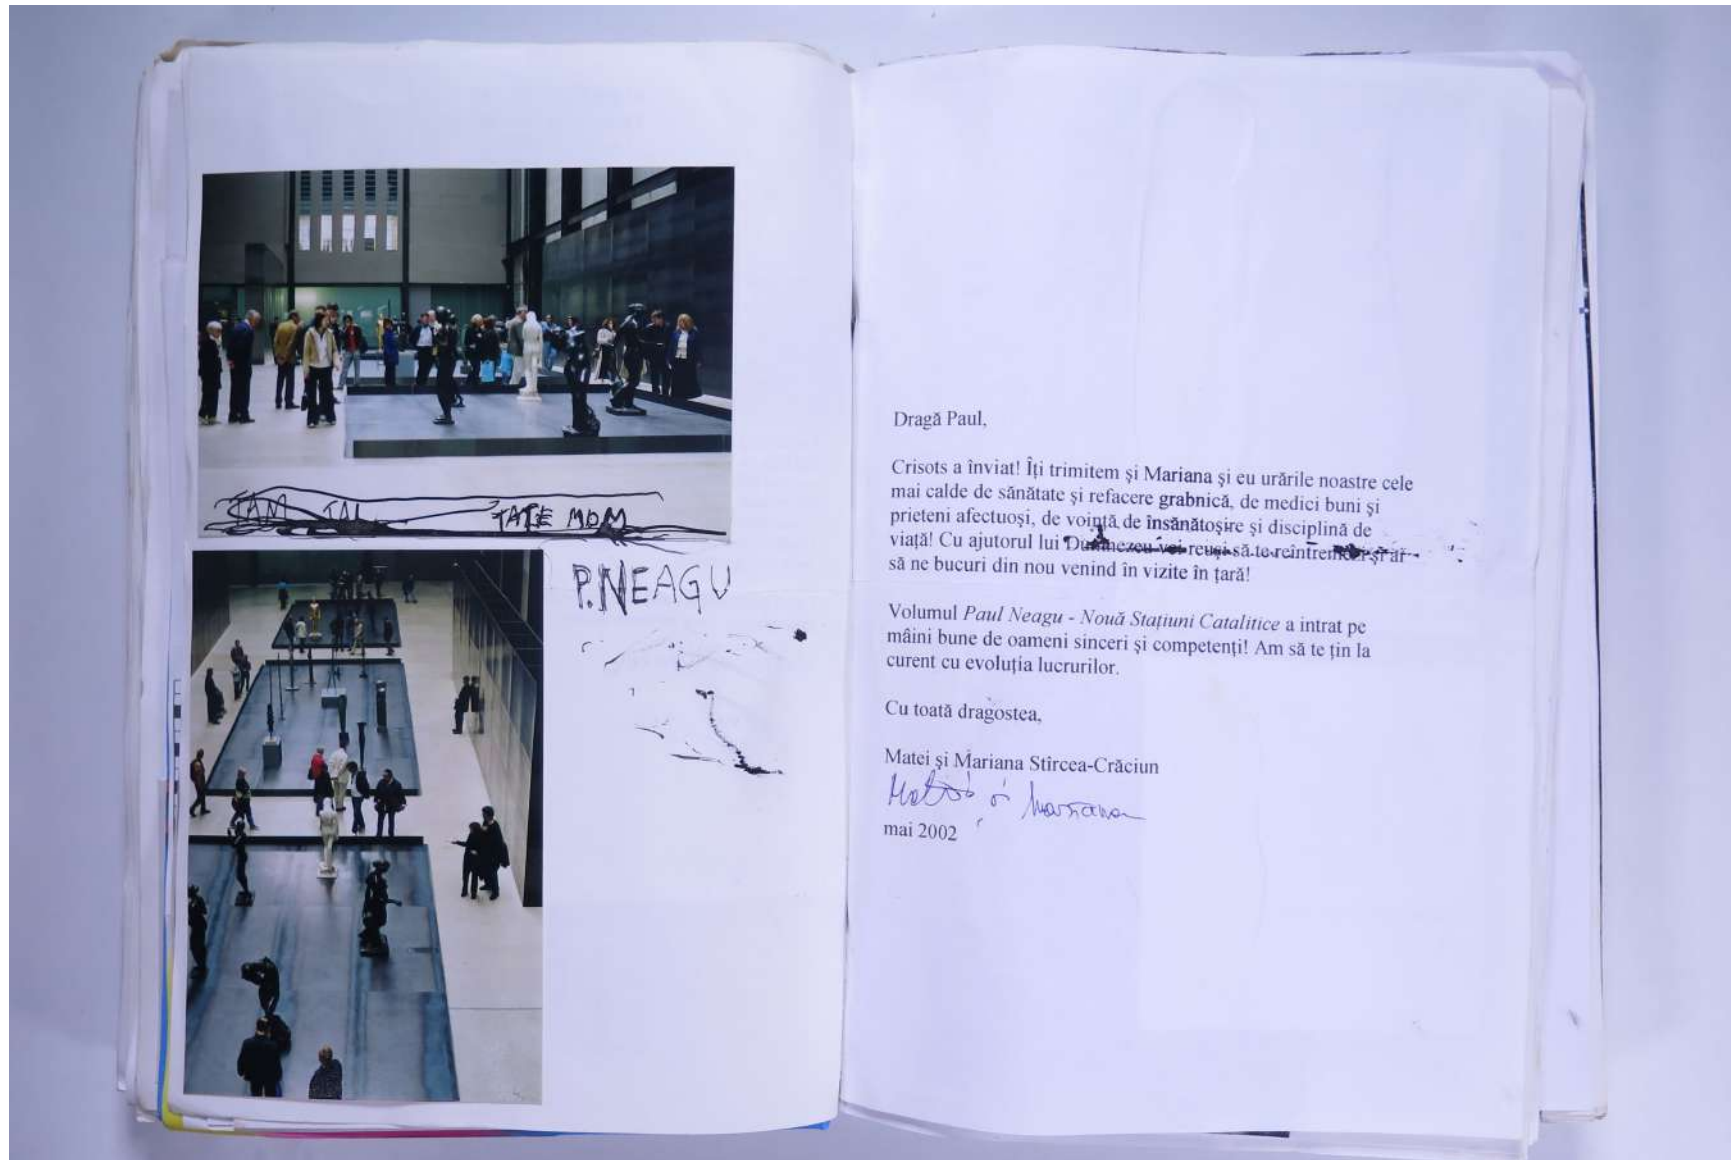

PAUL NEAGU ESTATE

VISUAL JOURNAL: MAY 2002

Reference No.

PNE 128.042

Usage terms: © Estate of Paul Neagu. No copying, republication, modification or any other unauthorised use is allowed for material © **PAUL NEAGU ESTATE**.

For further use of this material please seek formal permission from the **PAUL NEAGU ESTATE**.