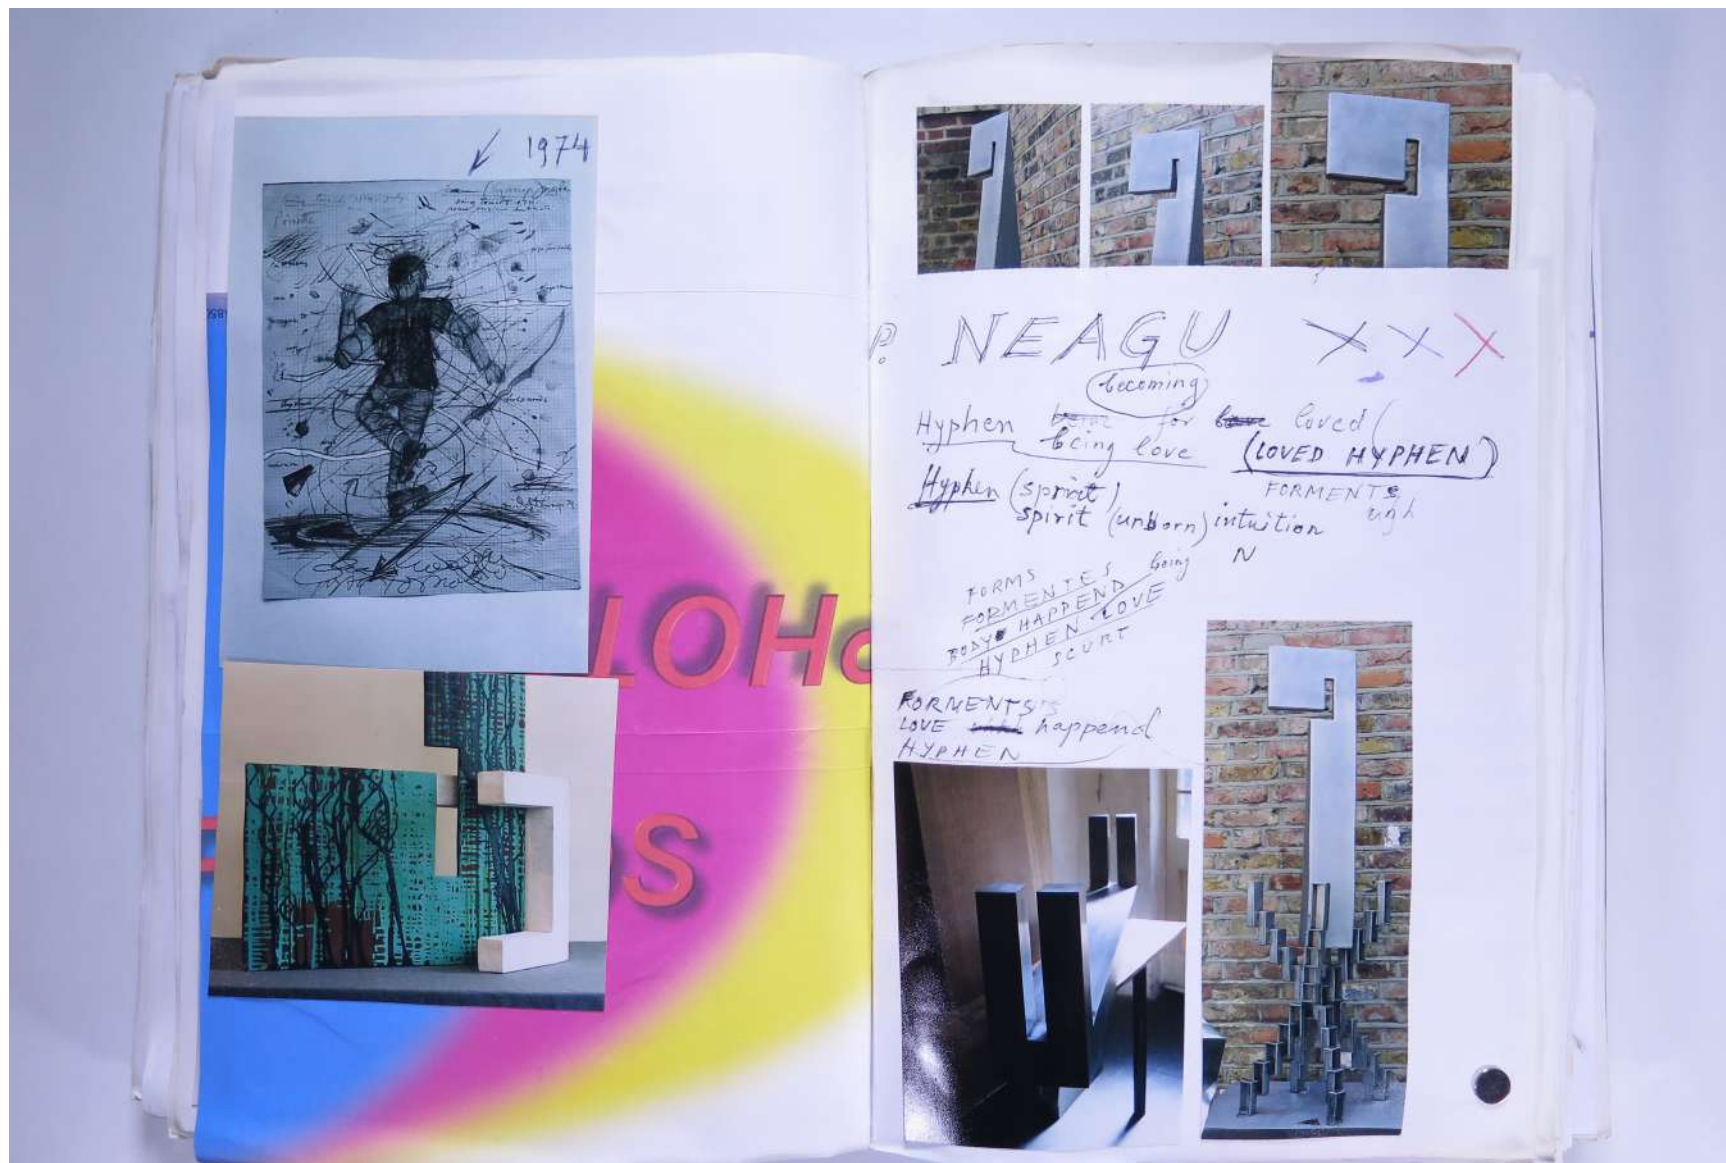

PAUL NEAGU ESTATE

VISUAL JOURNAL: MAY 2002

Reference No.

PNE 128.036

Usage terms: © Estate of Paul Neagu. No copying, republication, modification or any other unauthorised use is allowed for material © **PAUL NEAGU** ESTATE.
For further use of this material please seek formal permission from the **PAUL NEAGU** ESTATE.