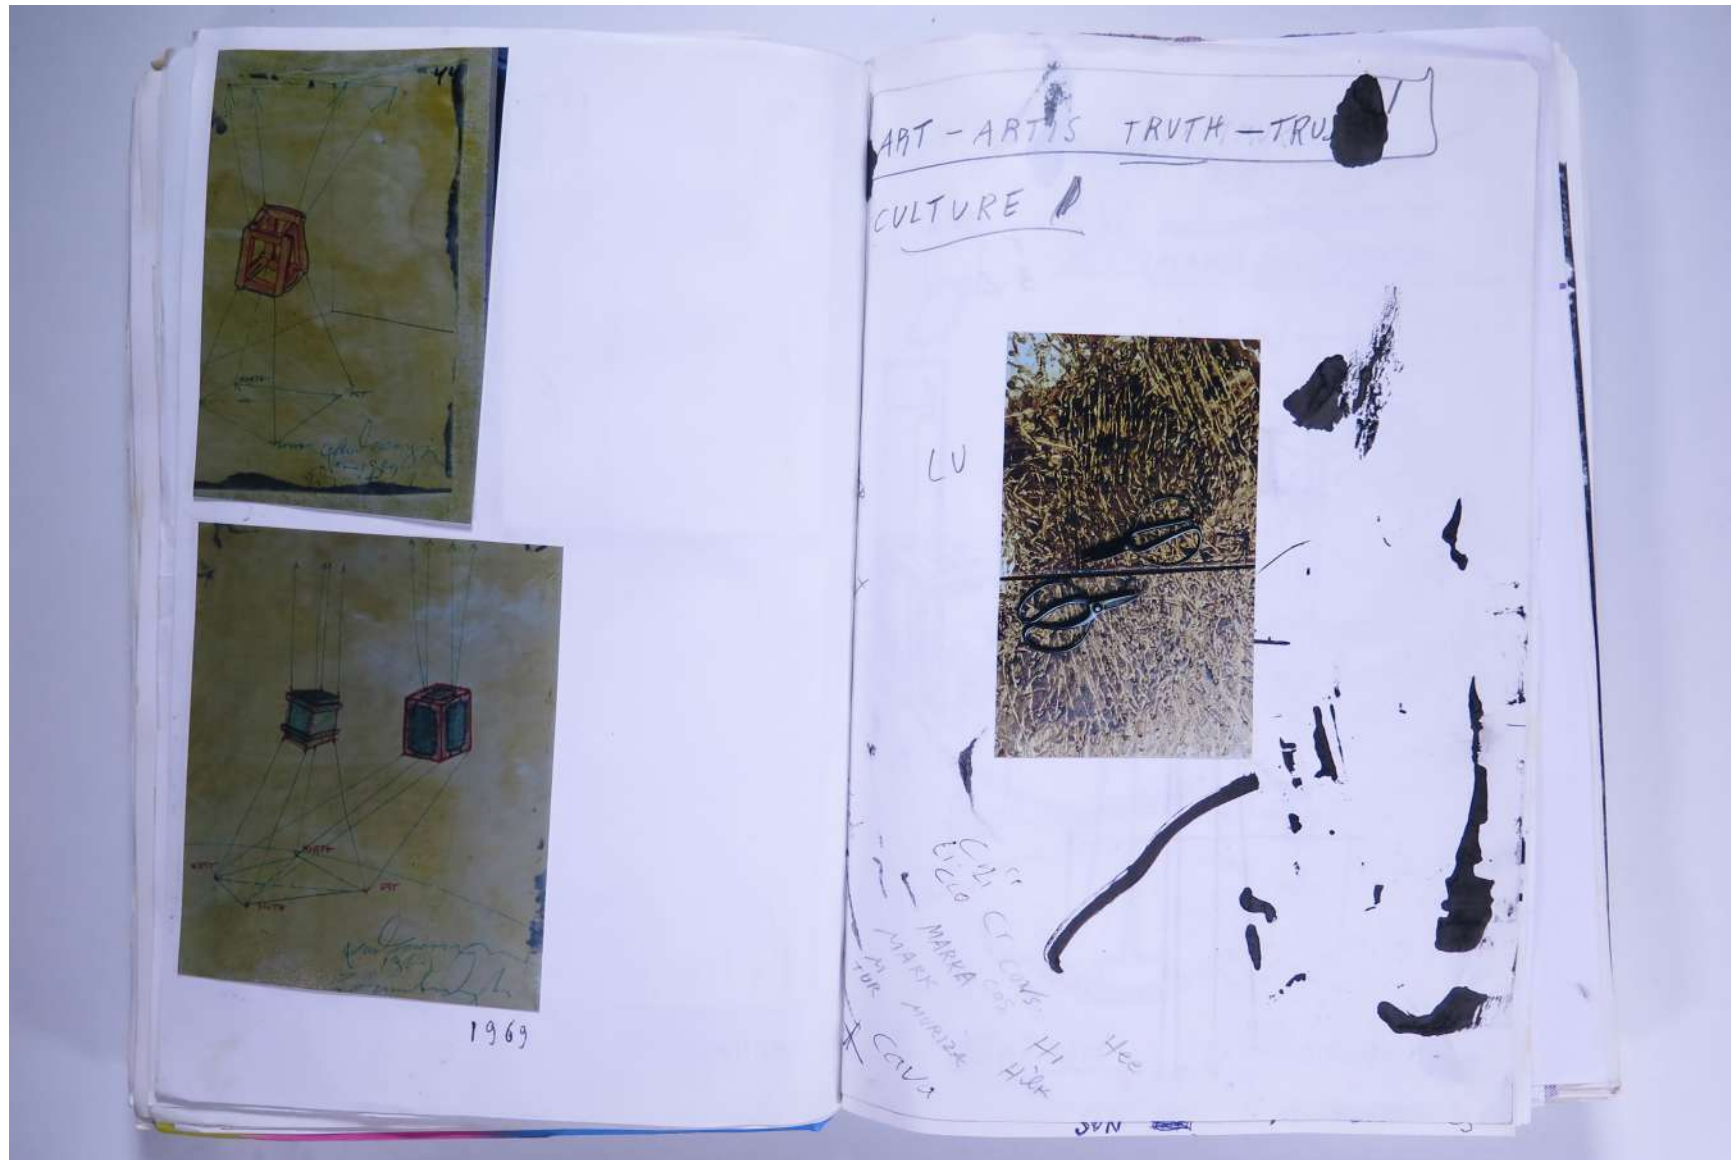

PAUL NEAGU ESTATE

VISUAL JOURNAL: MAY 2002

Reference No.

PNE 128.048

Usage terms: © Estate of Paul Neagu. No copying, republication, modification or any other unauthorised use is allowed for material © **PAUL NEAGU ESTATE**. For further use of this material please seek formal permission from the **PAUL NEAGU ESTATE**.