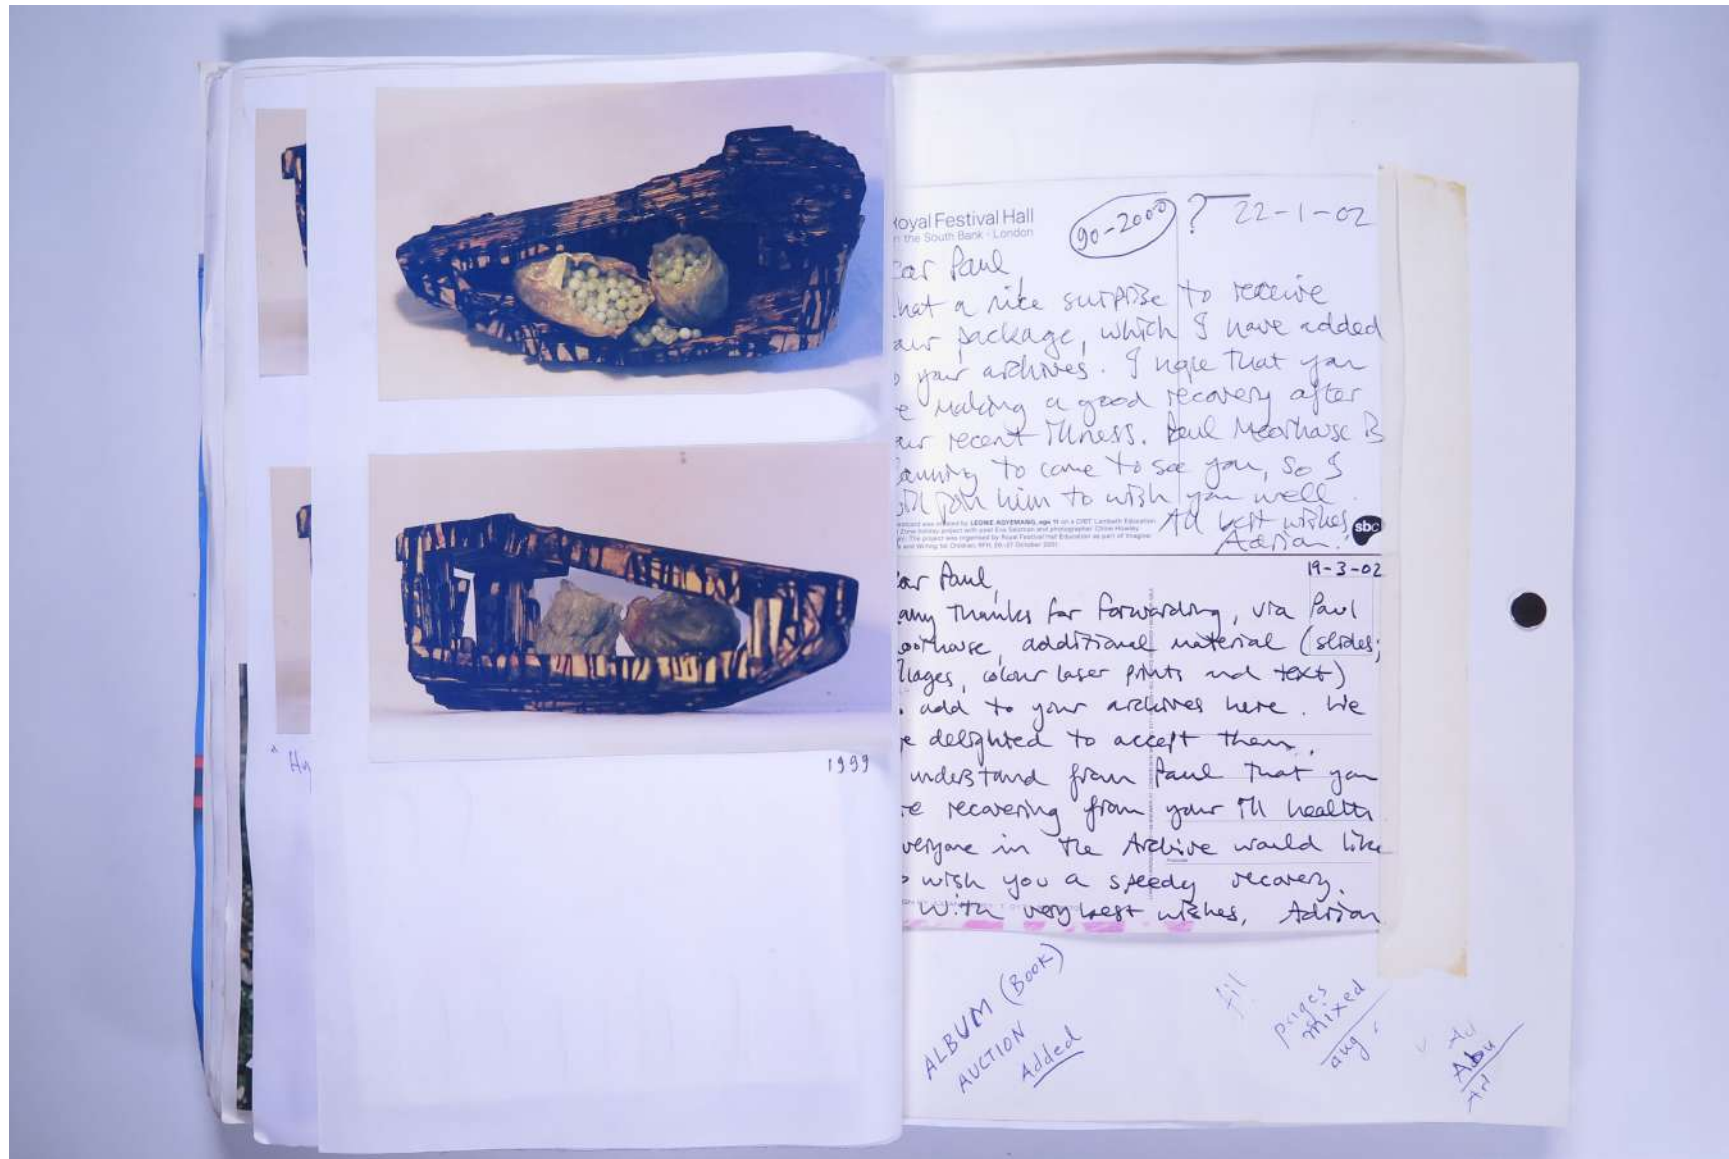

PAUL NEAGU ESTATE

VISUAL JOURNAL: MAY 2002

Reference No.

PNE 128.022

Usage terms: © Estate of Paul Neagu. No copying, republication, modification or any other unauthorised use is allowed for material © **PAUL NEAGU ESTATE**.

For further use of this material please seek formal permission from the **PAUL NEAGU ESTATE**.