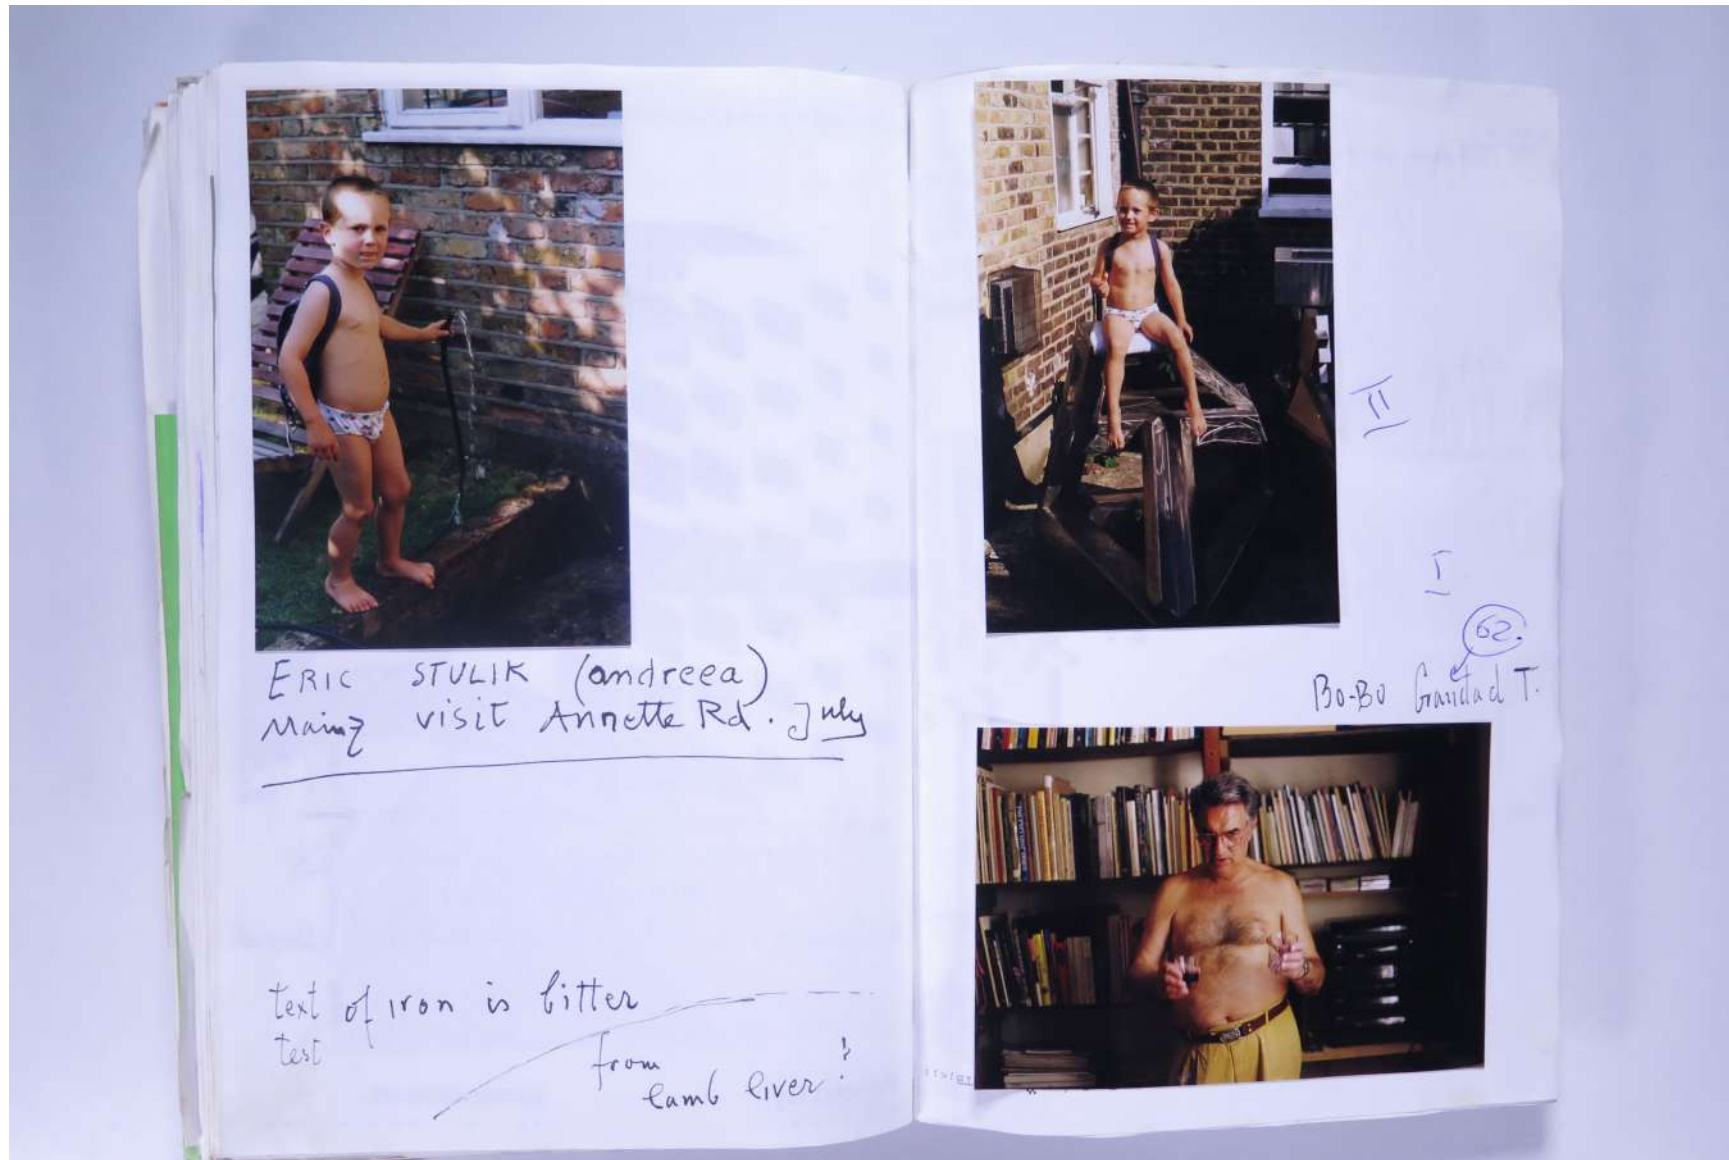

PAUL NEAGU ESTATE

VISUAL JOURNAL: AUG 2001 - Mutiny Mute

Reference No.

PNE 113.063