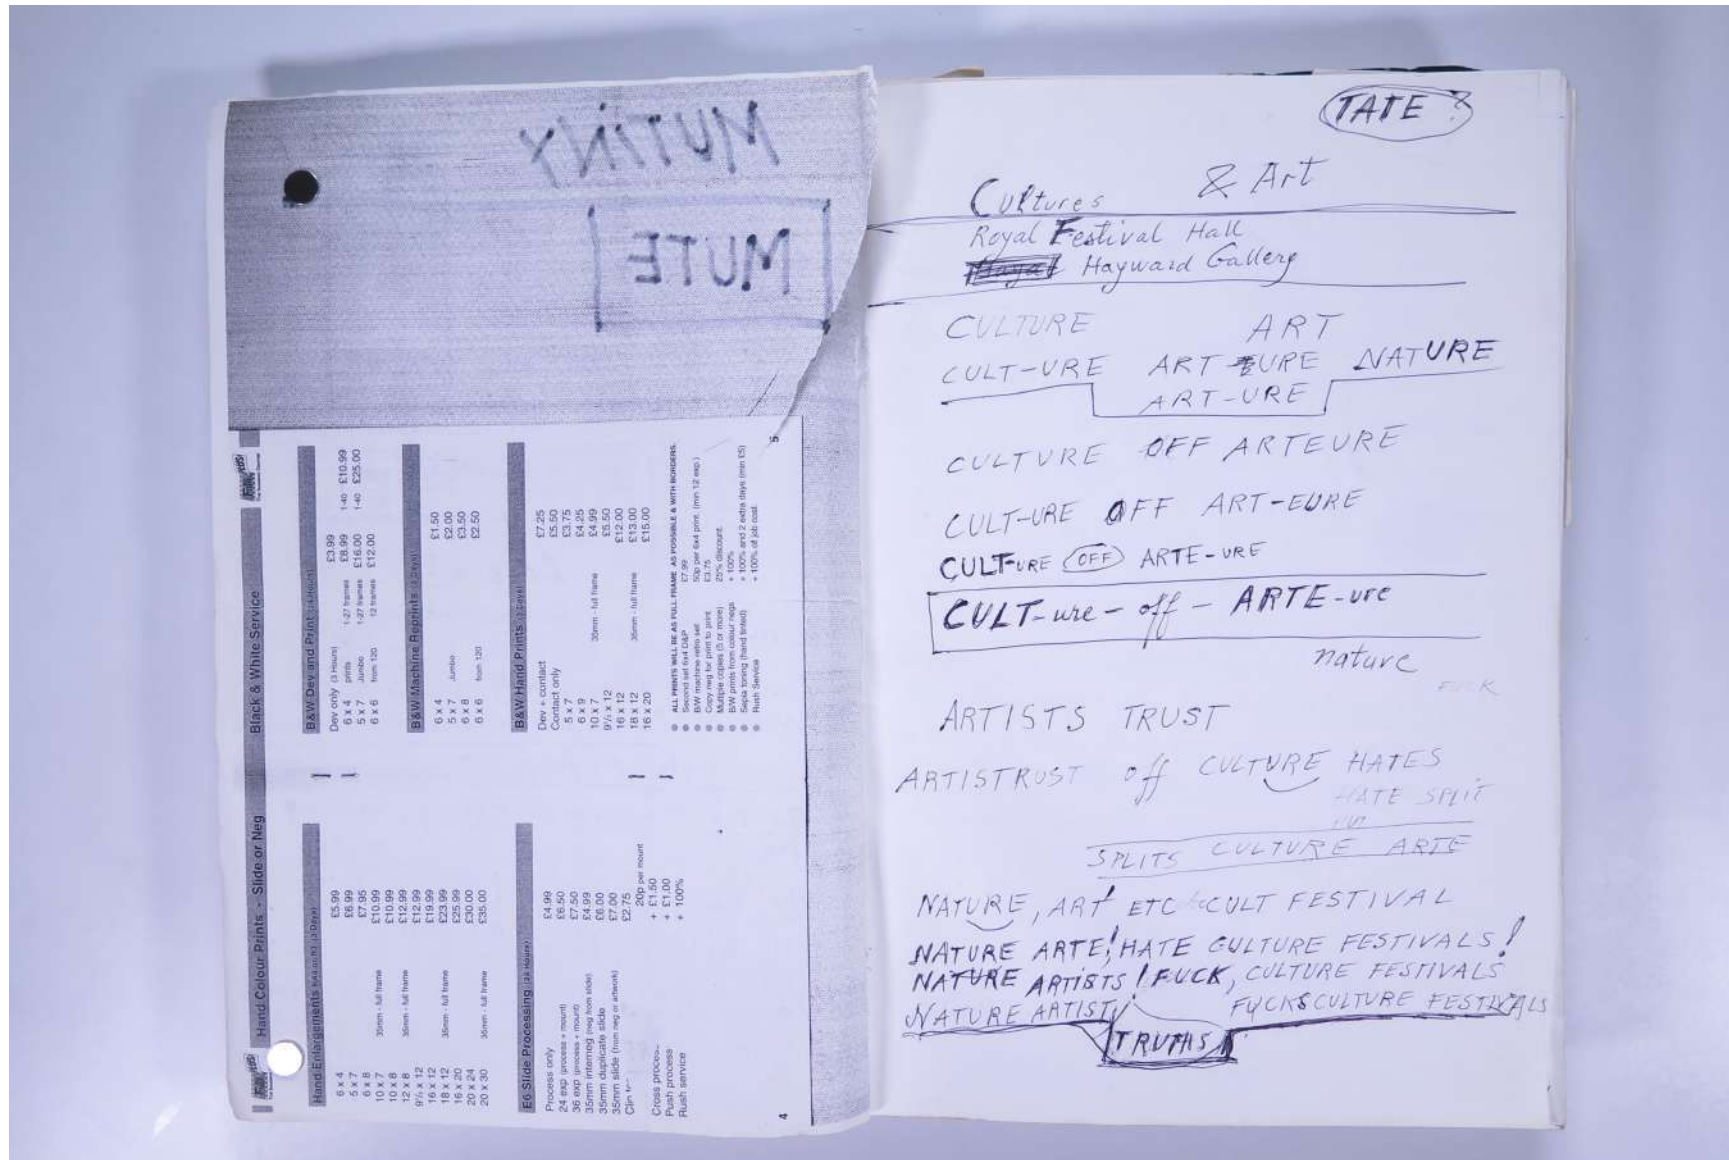

PAUL NEAGU ESTATE

VISUAL JOURNAL: AUG 2001 - Mutiny Mute

Reference No.

PNE 113.002

Usage terms: © Estate of Paul Neagu. No copying, republication, modification or any other unauthorised use is allowed for material © **PAUL NEAGU ESTATE**.

For further use of this material please seek formal permission from the **PAUL NEAGU ESTATE**.