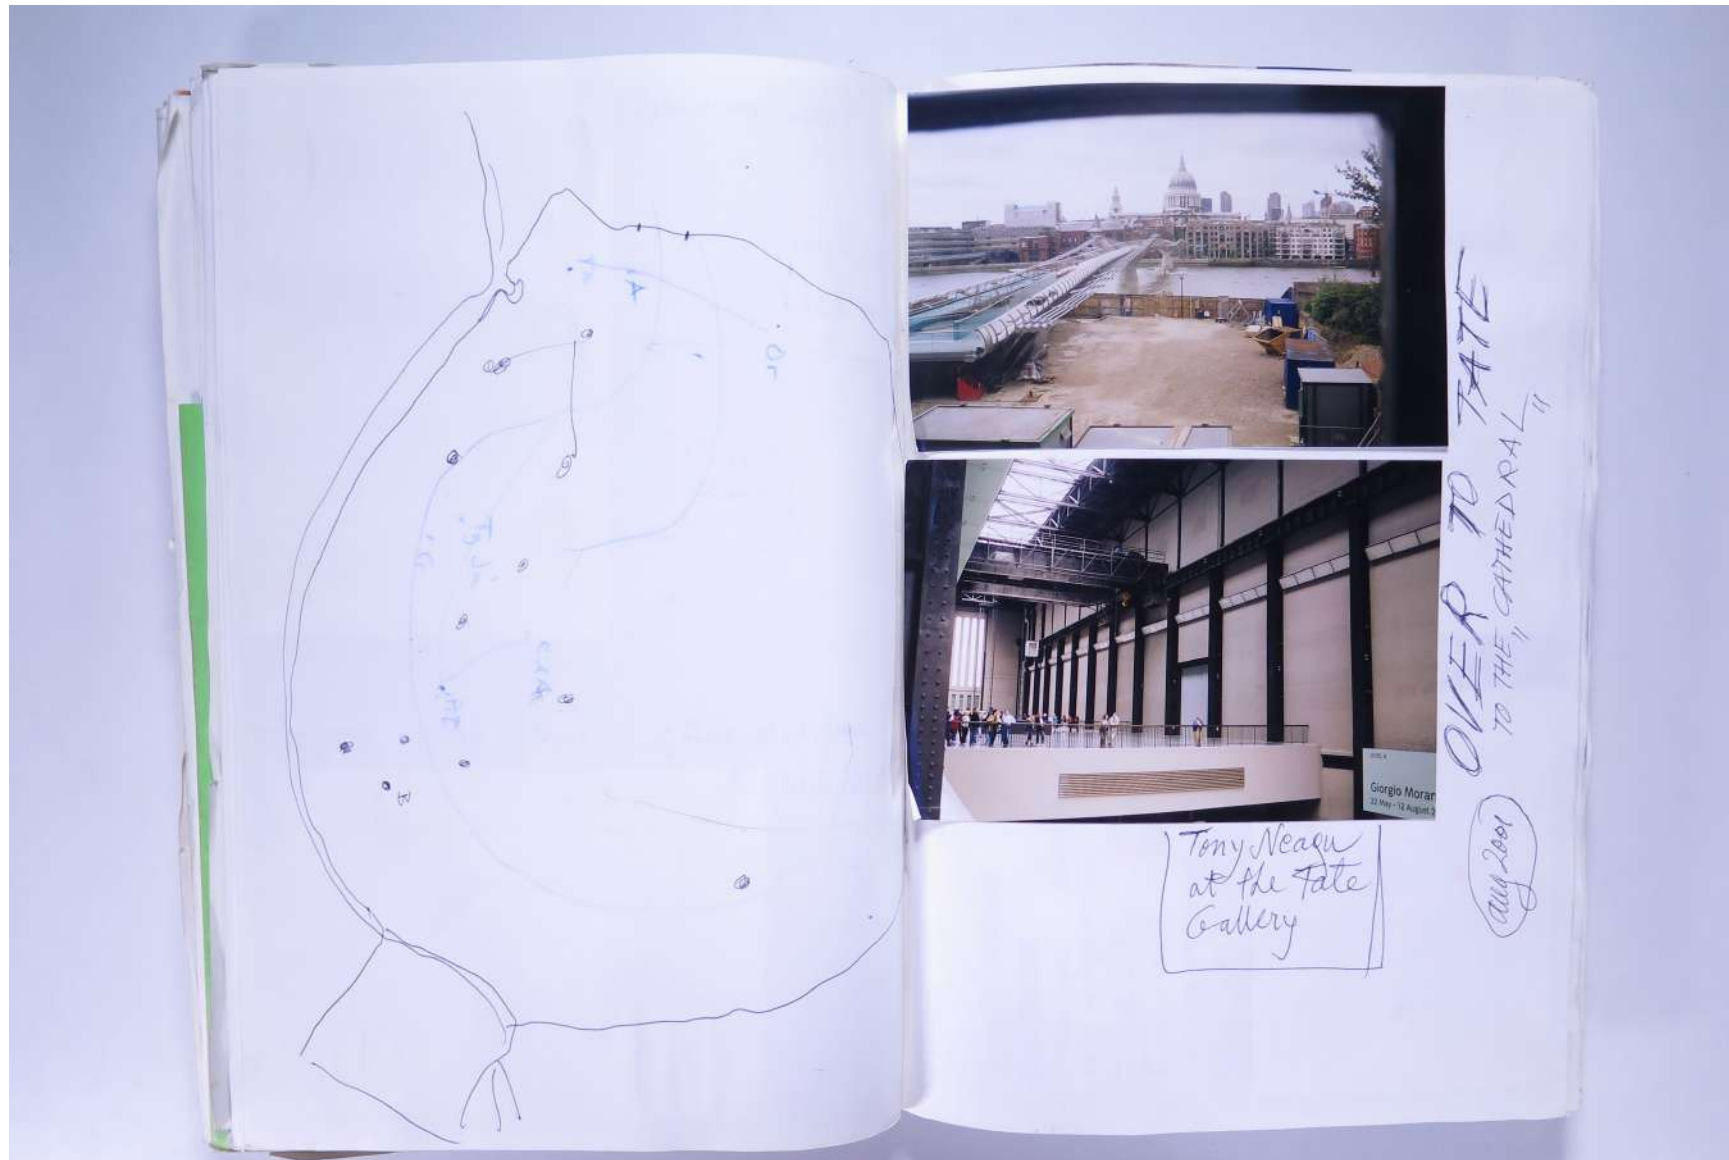

PAUL NEAGU ESTATE

VISUAL JOURNAL: AUG 2001 - Mutiny Mute

Reference No.

PNE 113.043

PAUL NEAGU ESTATE

VISUAL JOURNAL: AUG 2001 - Mutiny Mute

Reference No.

PNE 113.044