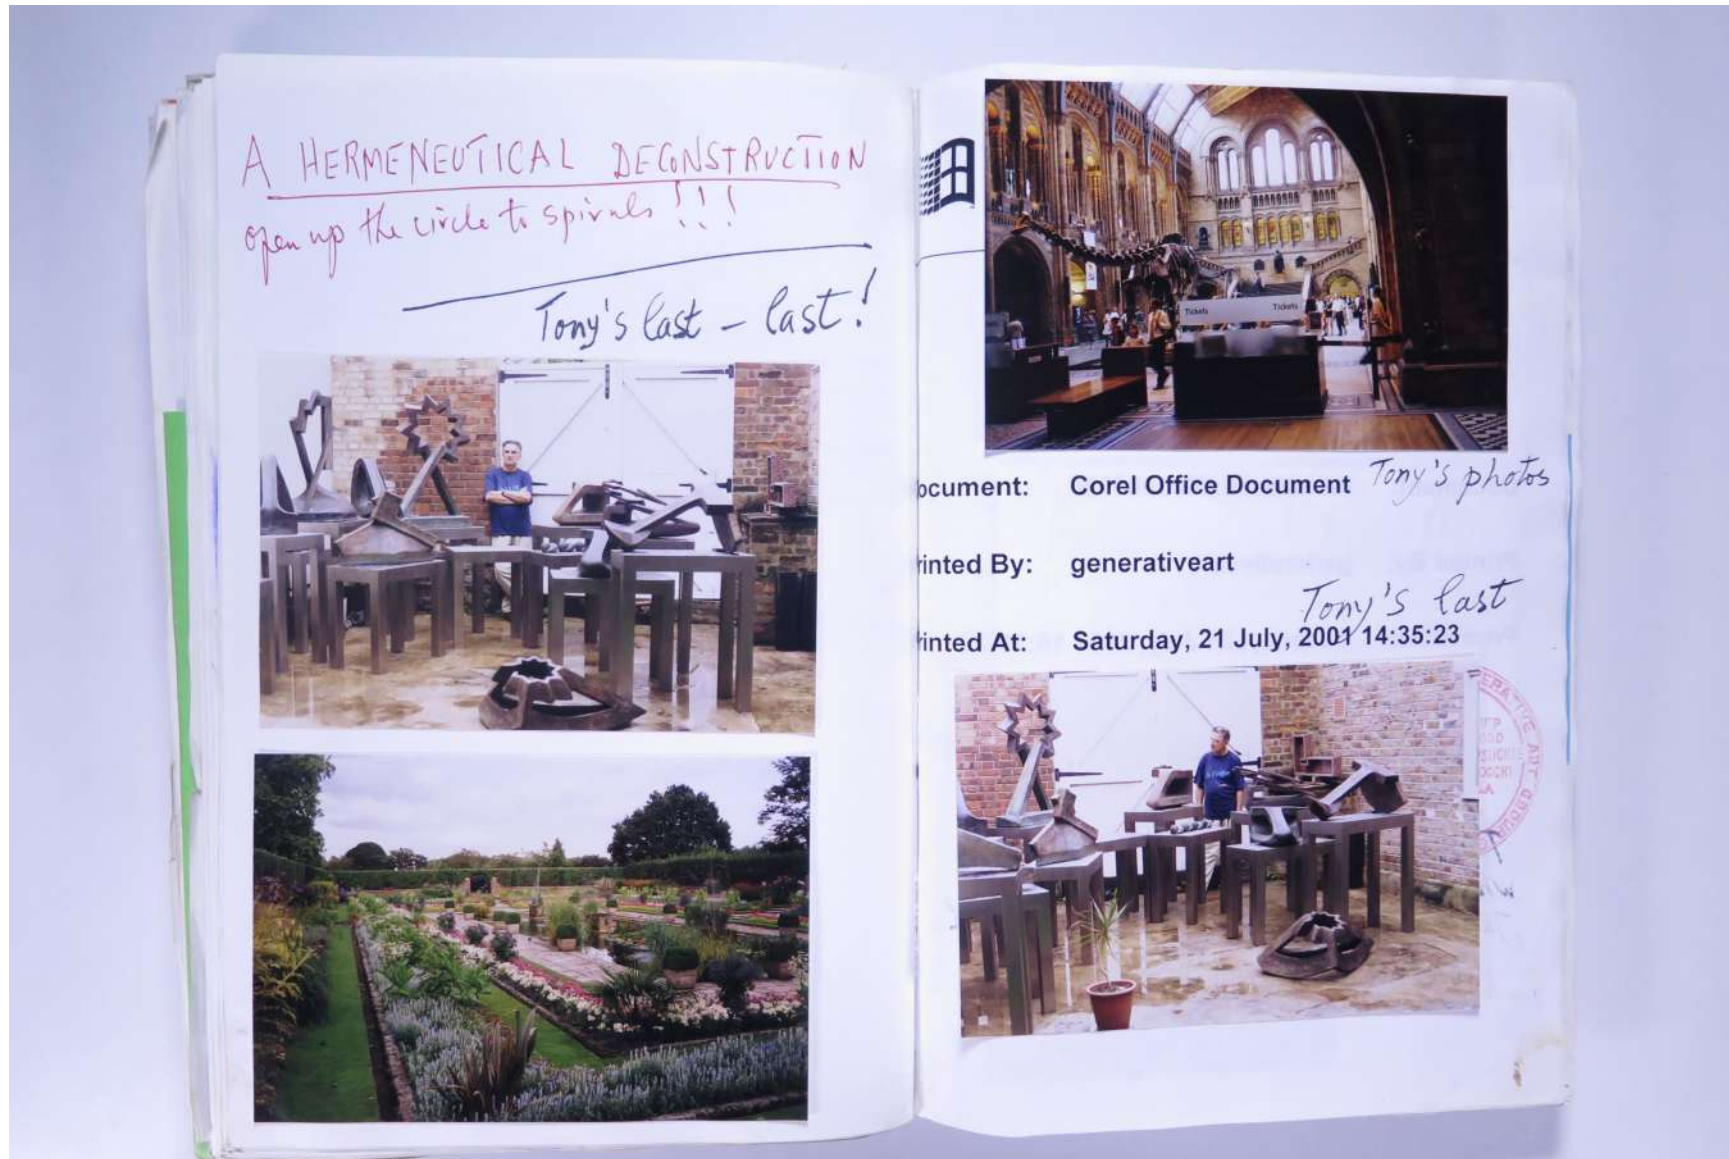

PAUL NEAGU ESTATE

VISUAL JOURNAL: AUG 2001 - Mutiny Mute

Reference No.

PNE 113.057

Usage terms: © Estate of Paul Neagu. No copying, republication, modification or any other unauthorised use is allowed for material © **PAUL NEAGU** ESTATE.
For further use of this material please seek formal permission from the **PAUL NEAGU** ESTATE.