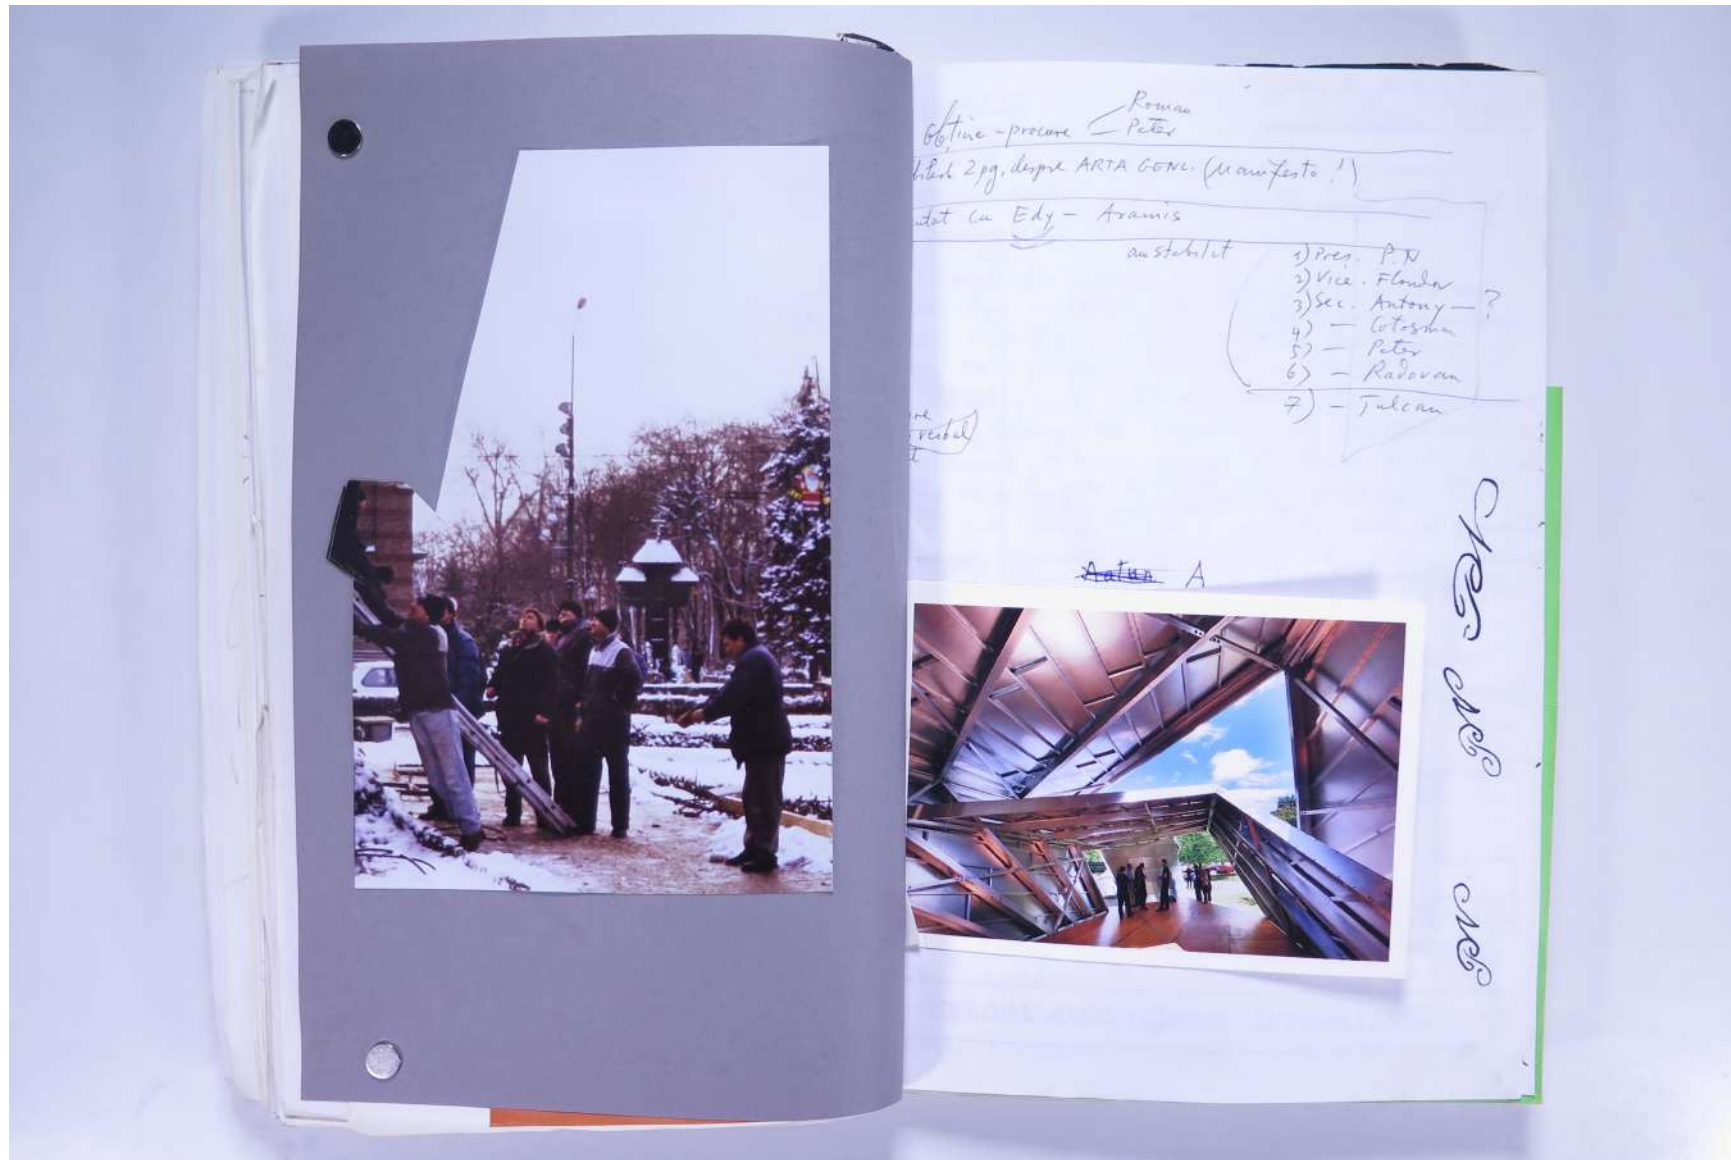

For further use of this material please seek formal permission from the **PAUL NEAGU ESTATE**.

PAUL NEAGU ESTATE

VISUAL JOURNAL: AUG 2001 - Mutiny Mute

Reference No.

PNE 113.025

PAUL NEAGU ESTATE

VISUAL JOURNAL: AUG 2001 - Mutiny Mute