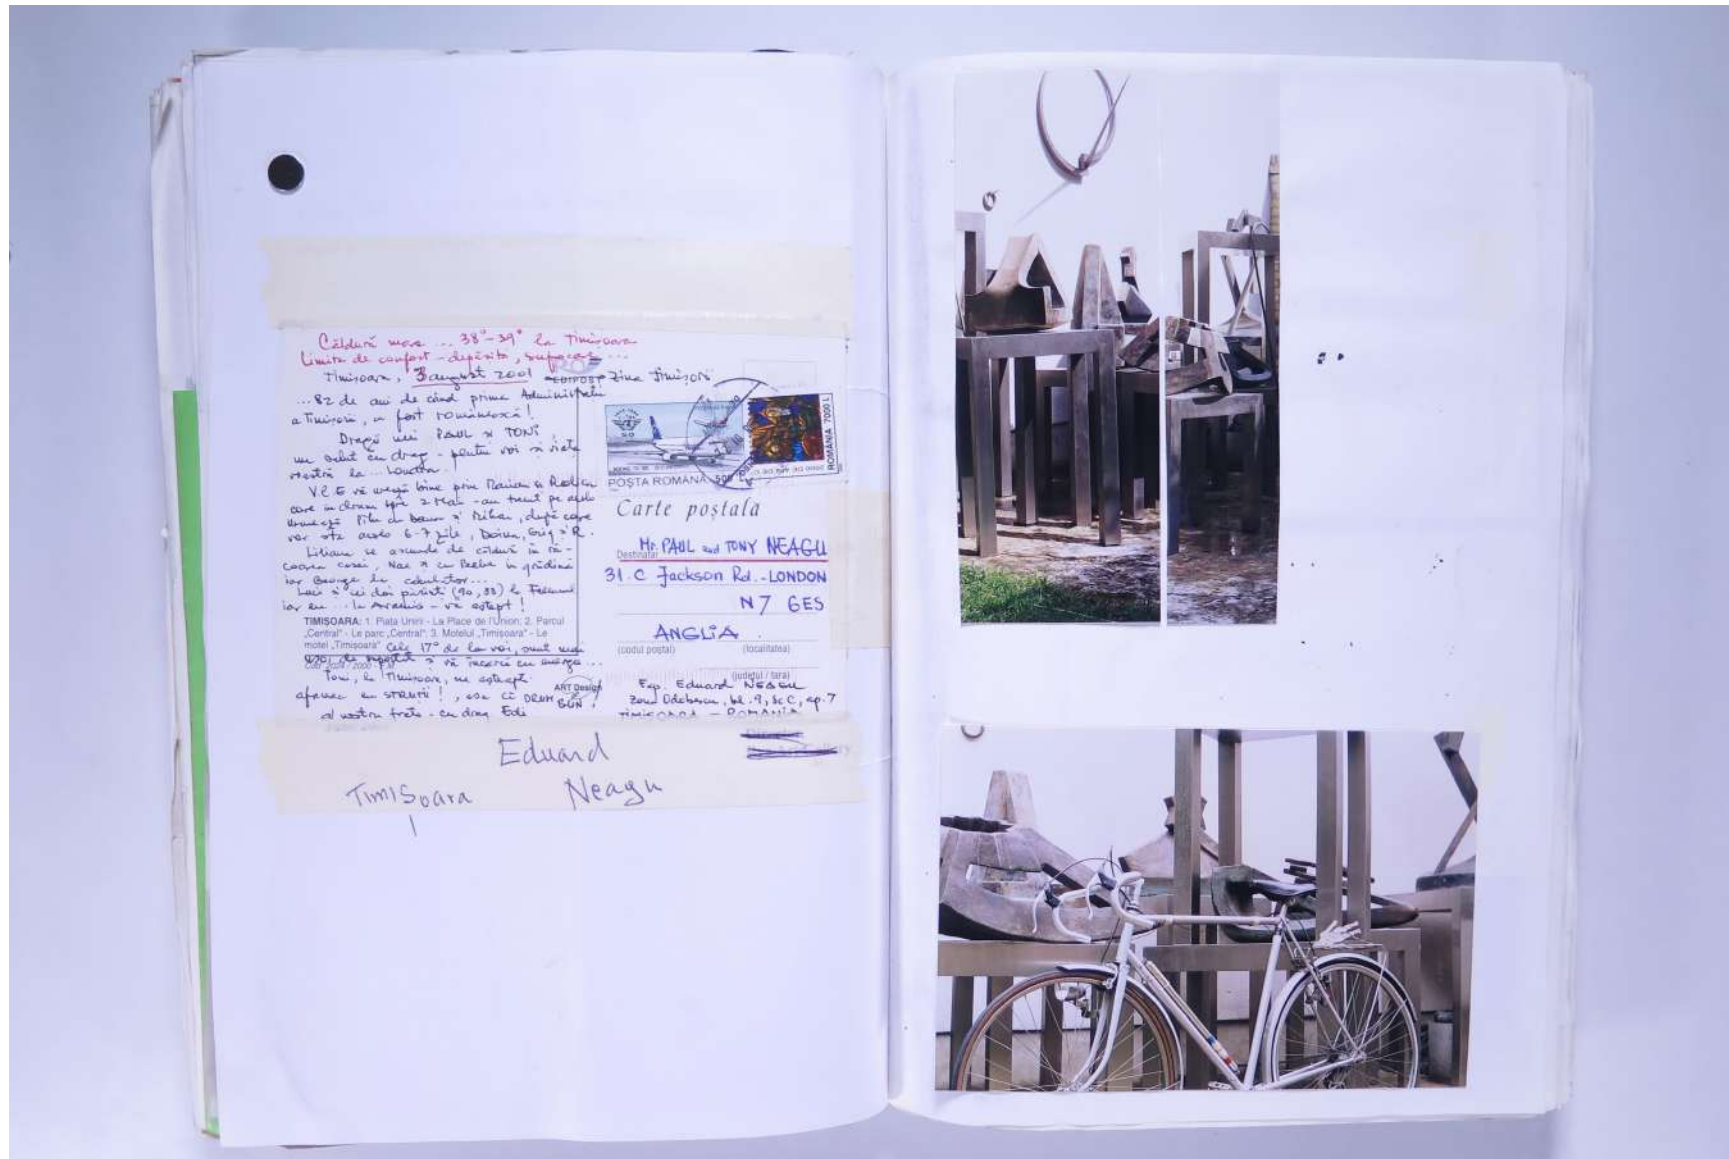

PAUL NEAGU ESTATE

VISUAL JOURNAL: AUG 2001 - Mutiny Mute

Reference No.

PNE 113.041

PAUL NEAGU ESTATE

VISUAL JOURNAL: AUG 2001 - Mutiny Mute

Reference No.

PNE 113.042