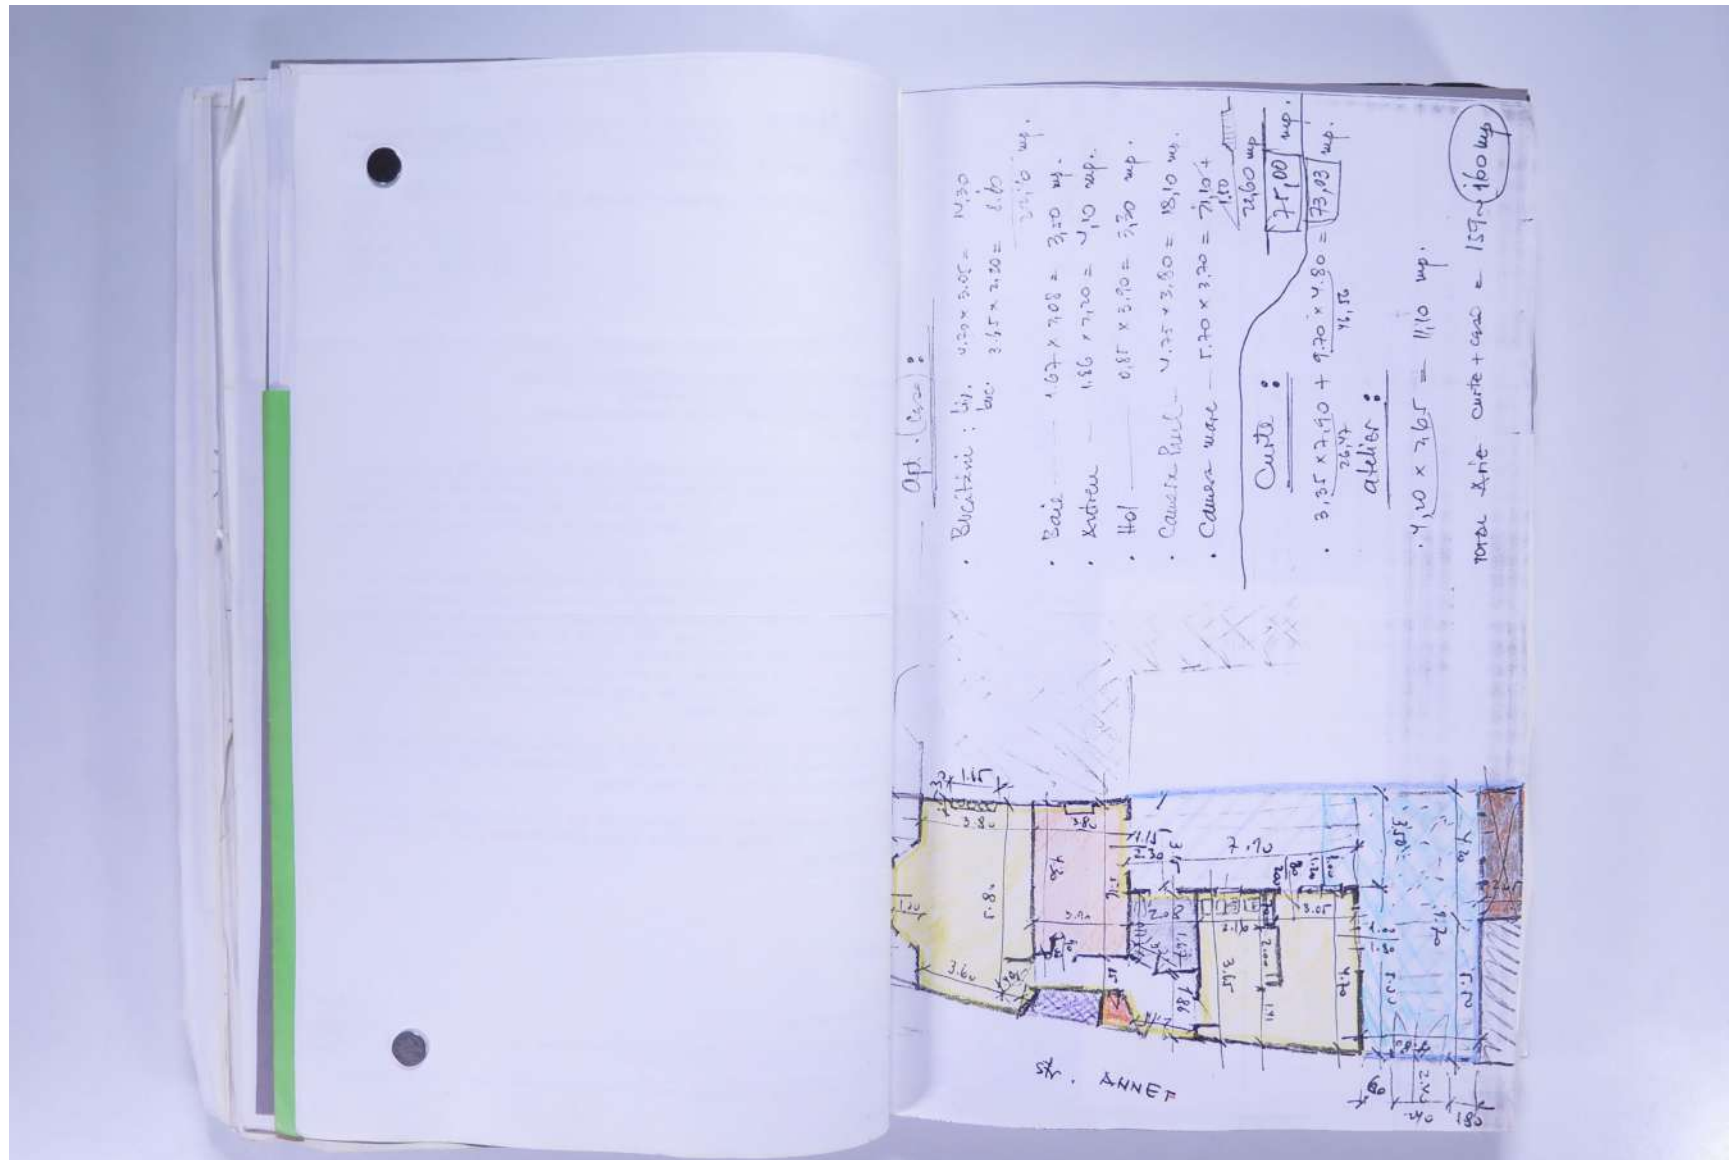

For further use of this material please seek formal permission from the **PAUL NEAGU ESTATE**.

PAUL NEAGU ESTATE

VISUAL JOURNAL: AUG 2001 - Mutiny Mute

Reference No.

PNE 113.036

PAUL NEAGU ESTATE

VISUAL JOURNAL: AUG 2001 - Mutiny Mute