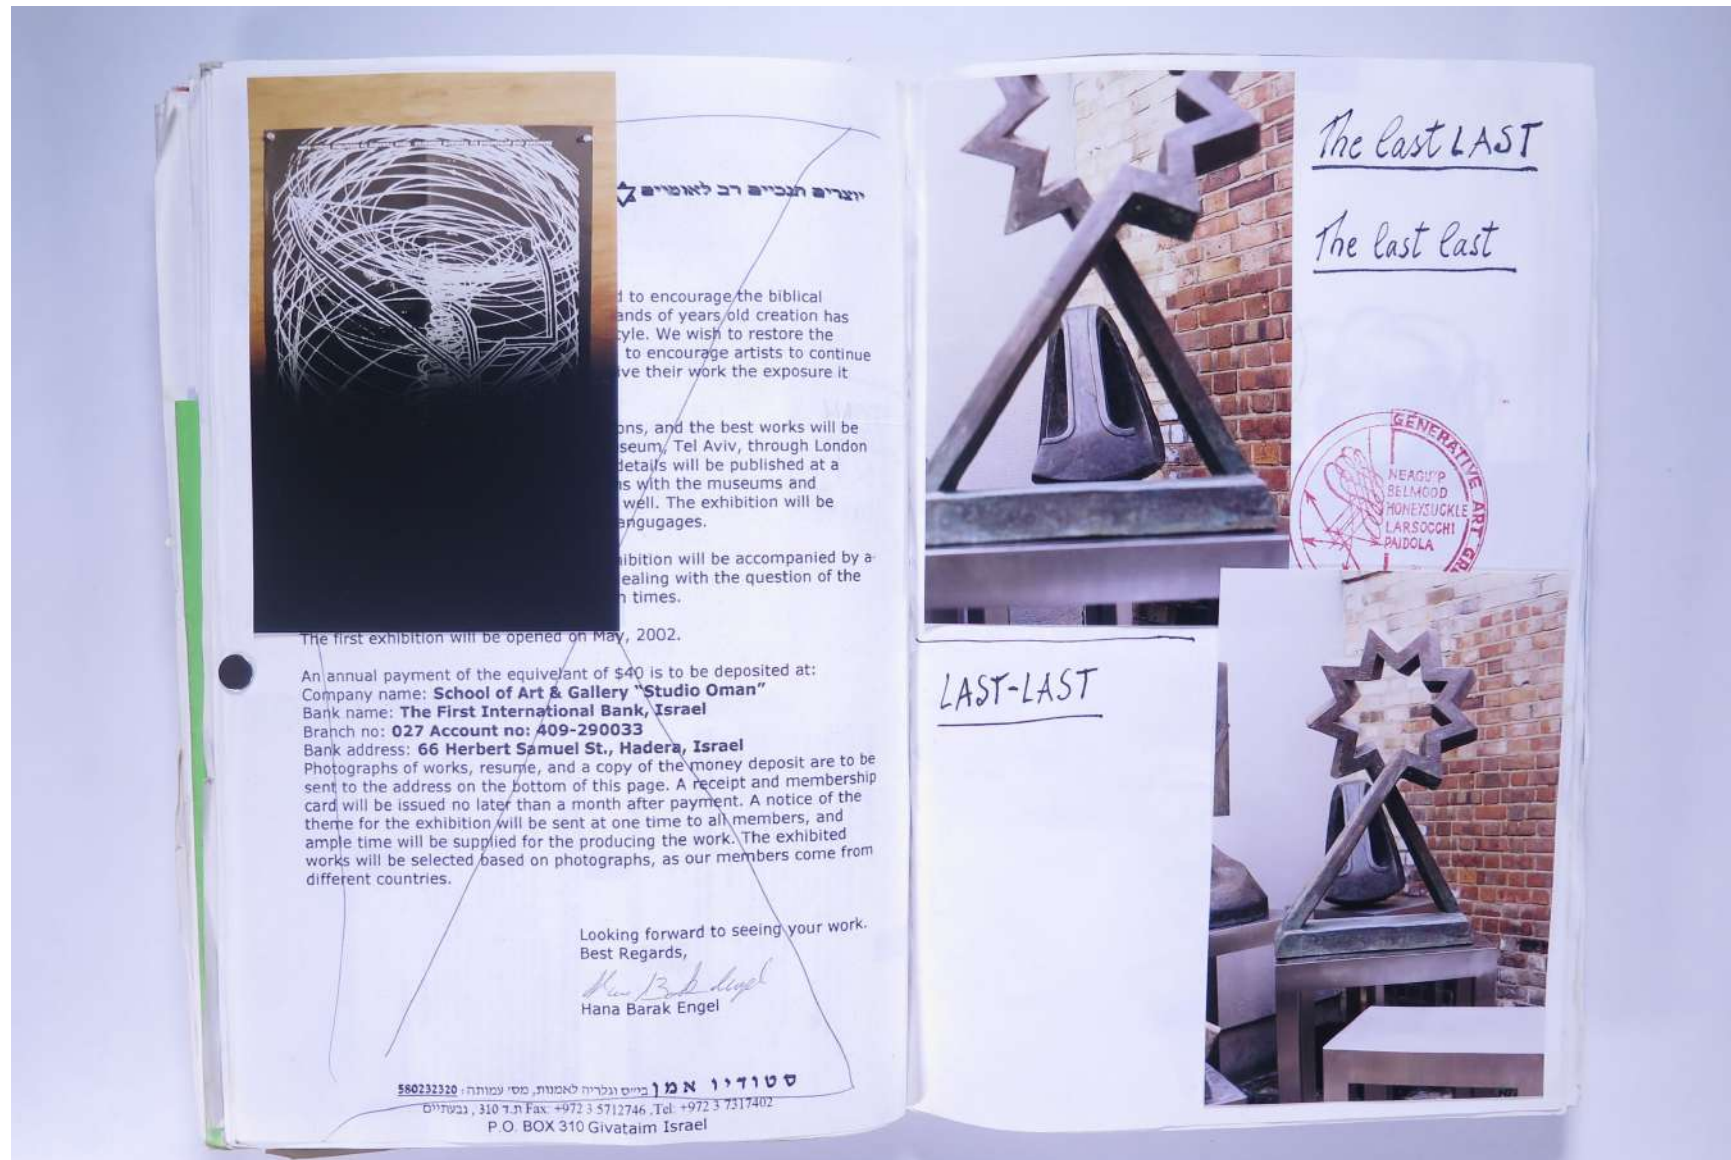

PAUL NEAGU ESTATE

VISUAL JOURNAL: AUG 2001 - Mutiny Mute

Reference No.

PNE 113.045

PAUL NEAGU ESTATE

VISUAL JOURNAL: AUG 2001 - Mutiny Mute

Reference No.

PNE 113.046