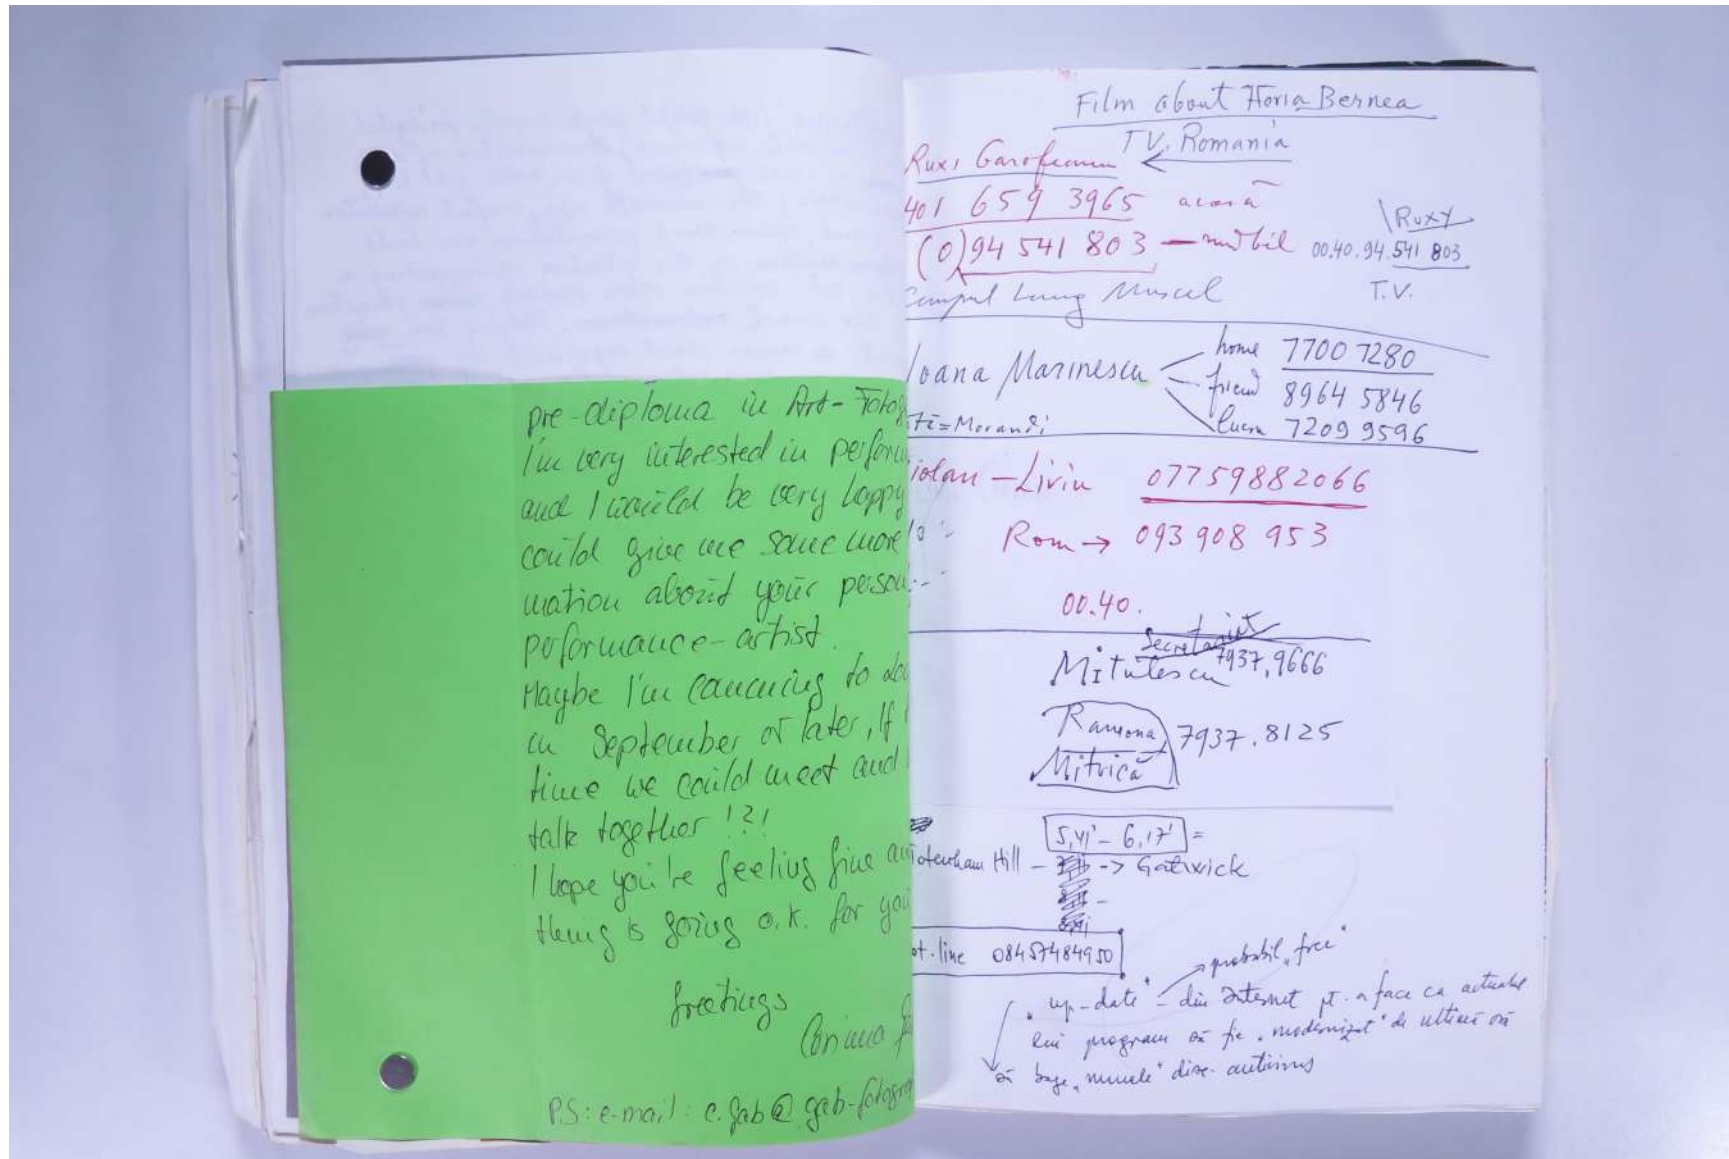

PAUL NEAGU ESTATE

VISUAL JOURNAL: AUG 2001 - Mutiny Mute

Reference No.

PNE 113.031

Usage terms: © Estate of Paul Neagu. No copying, republication, modification or any other unauthorised use is allowed for material © **PAUL NEAGU ESTATE**.

For further use of this material please seek formal permission from the **PAUL NEAGU ESTATE**.