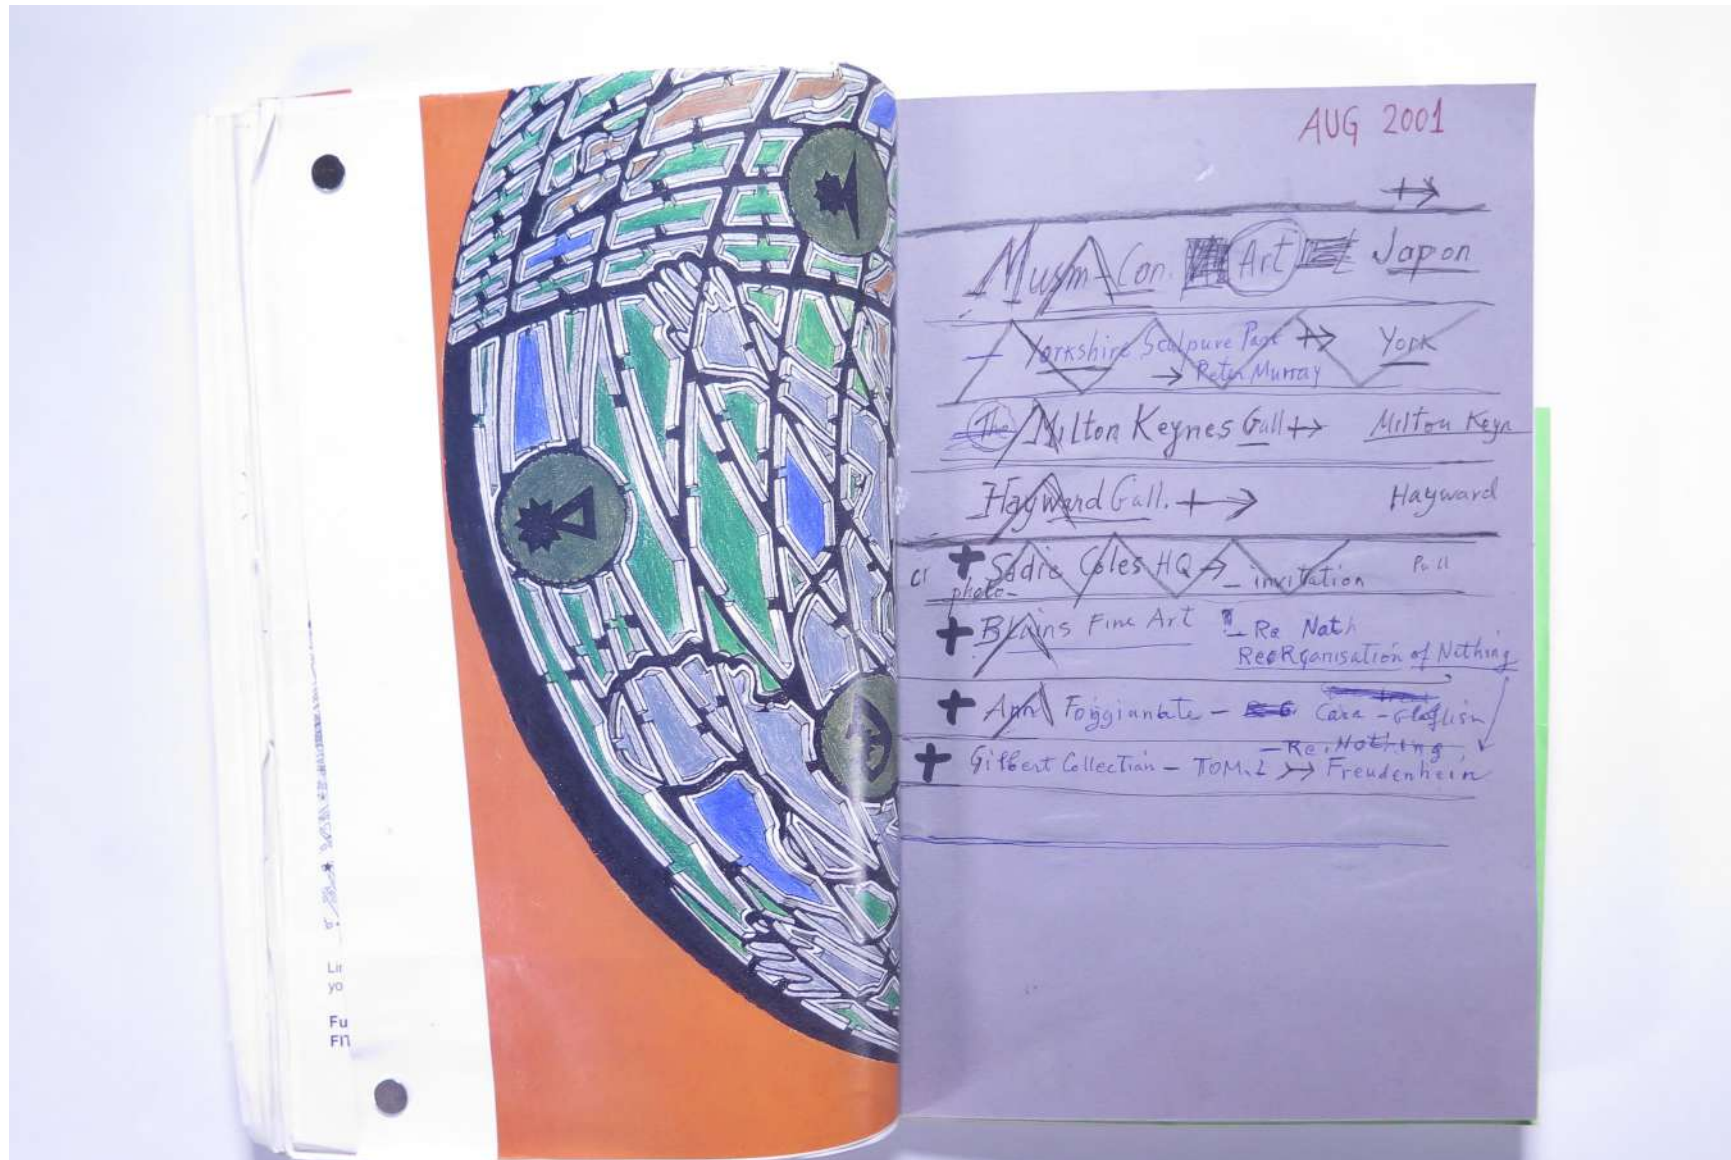

PAUL NEAGU ESTATE

VISUAL JOURNAL: AUG 2001 - Mutiny Mute

Reference No.

PNE 113.024

Usage terms: © Estate of Paul Neagu. No copying, republication, modification or any other unauthorised use is allowed for material © **PAUL NEAGU ESTATE**.

For further use of this material please seek formal permission from the **PAUL NEAGU ESTATE**.