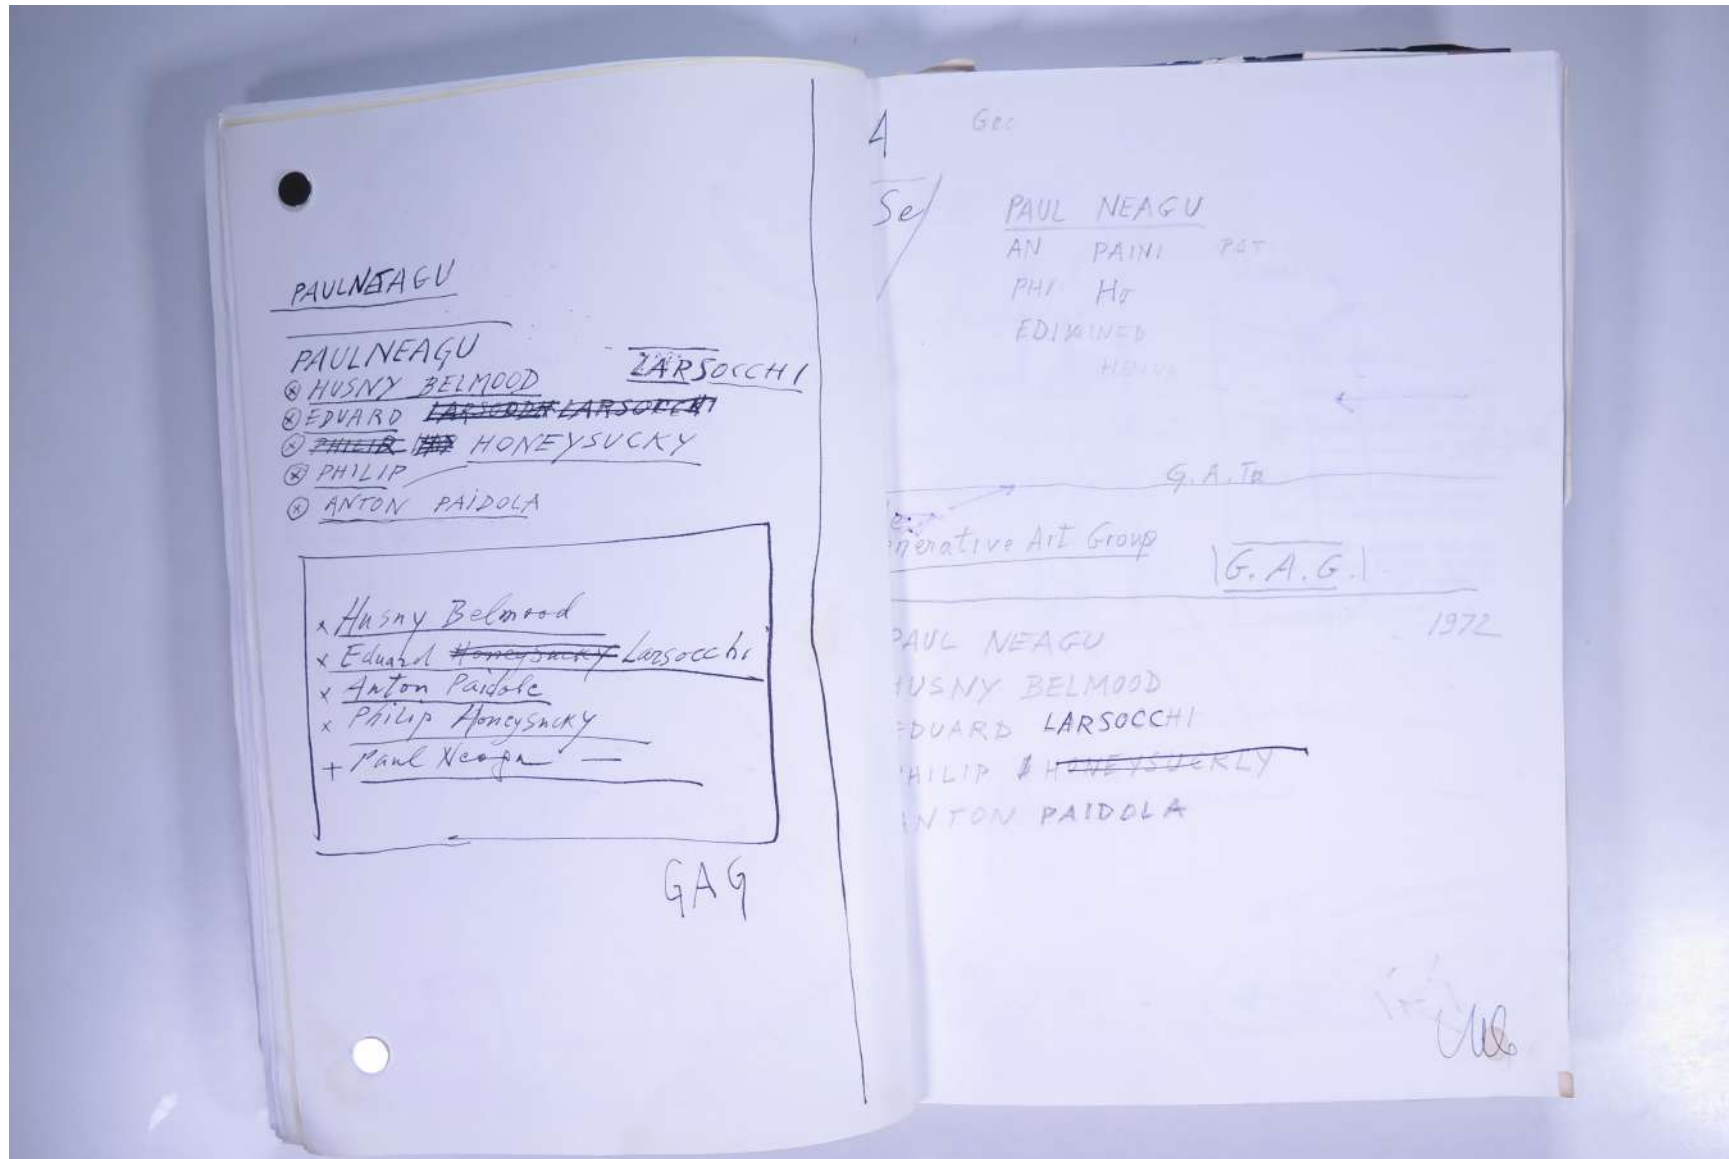

PAUL NEAGU ESTATE

VISUAL JOURNAL: AUG 2001 - Mutiny Mute

Reference No.

PNE 113.009

Usage terms: © Estate of Paul Neagu. No copying, republication, modification or any other unauthorised use is allowed for material © **PAUL NEAGU ESTATE**.

For further use of this material please seek formal permission from the **PAUL NEAGU ESTATE**.