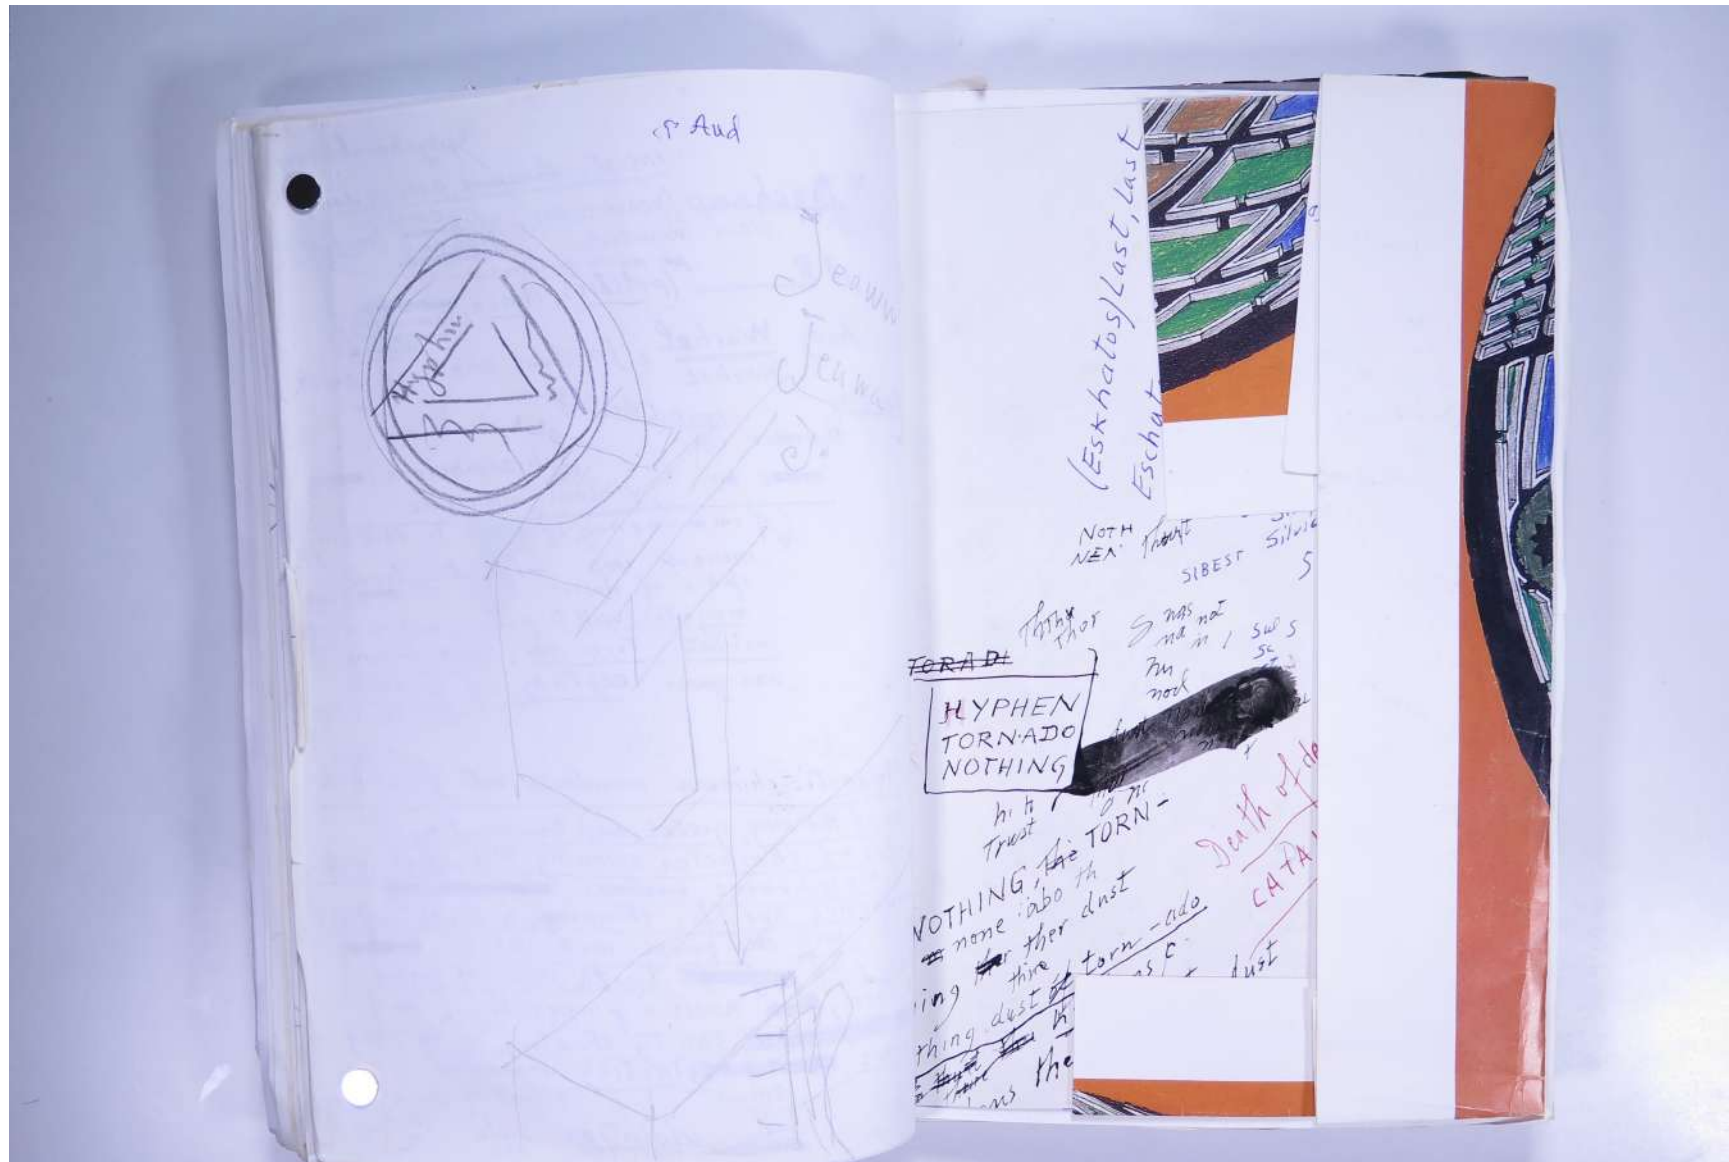

PAUL NEAGU ESTATE

VISUAL JOURNAL: AUG 2001 - Mutiny Mute

Reference No.

PNE 113.019

Usage terms: © Estate of Paul Neagu. No copying, republication, modification or any other unauthorised use is allowed for material © **PAUL NEAGU** ESTATE.
For further use of this material please seek formal permission from the **PAUL NEAGU** ESTATE.