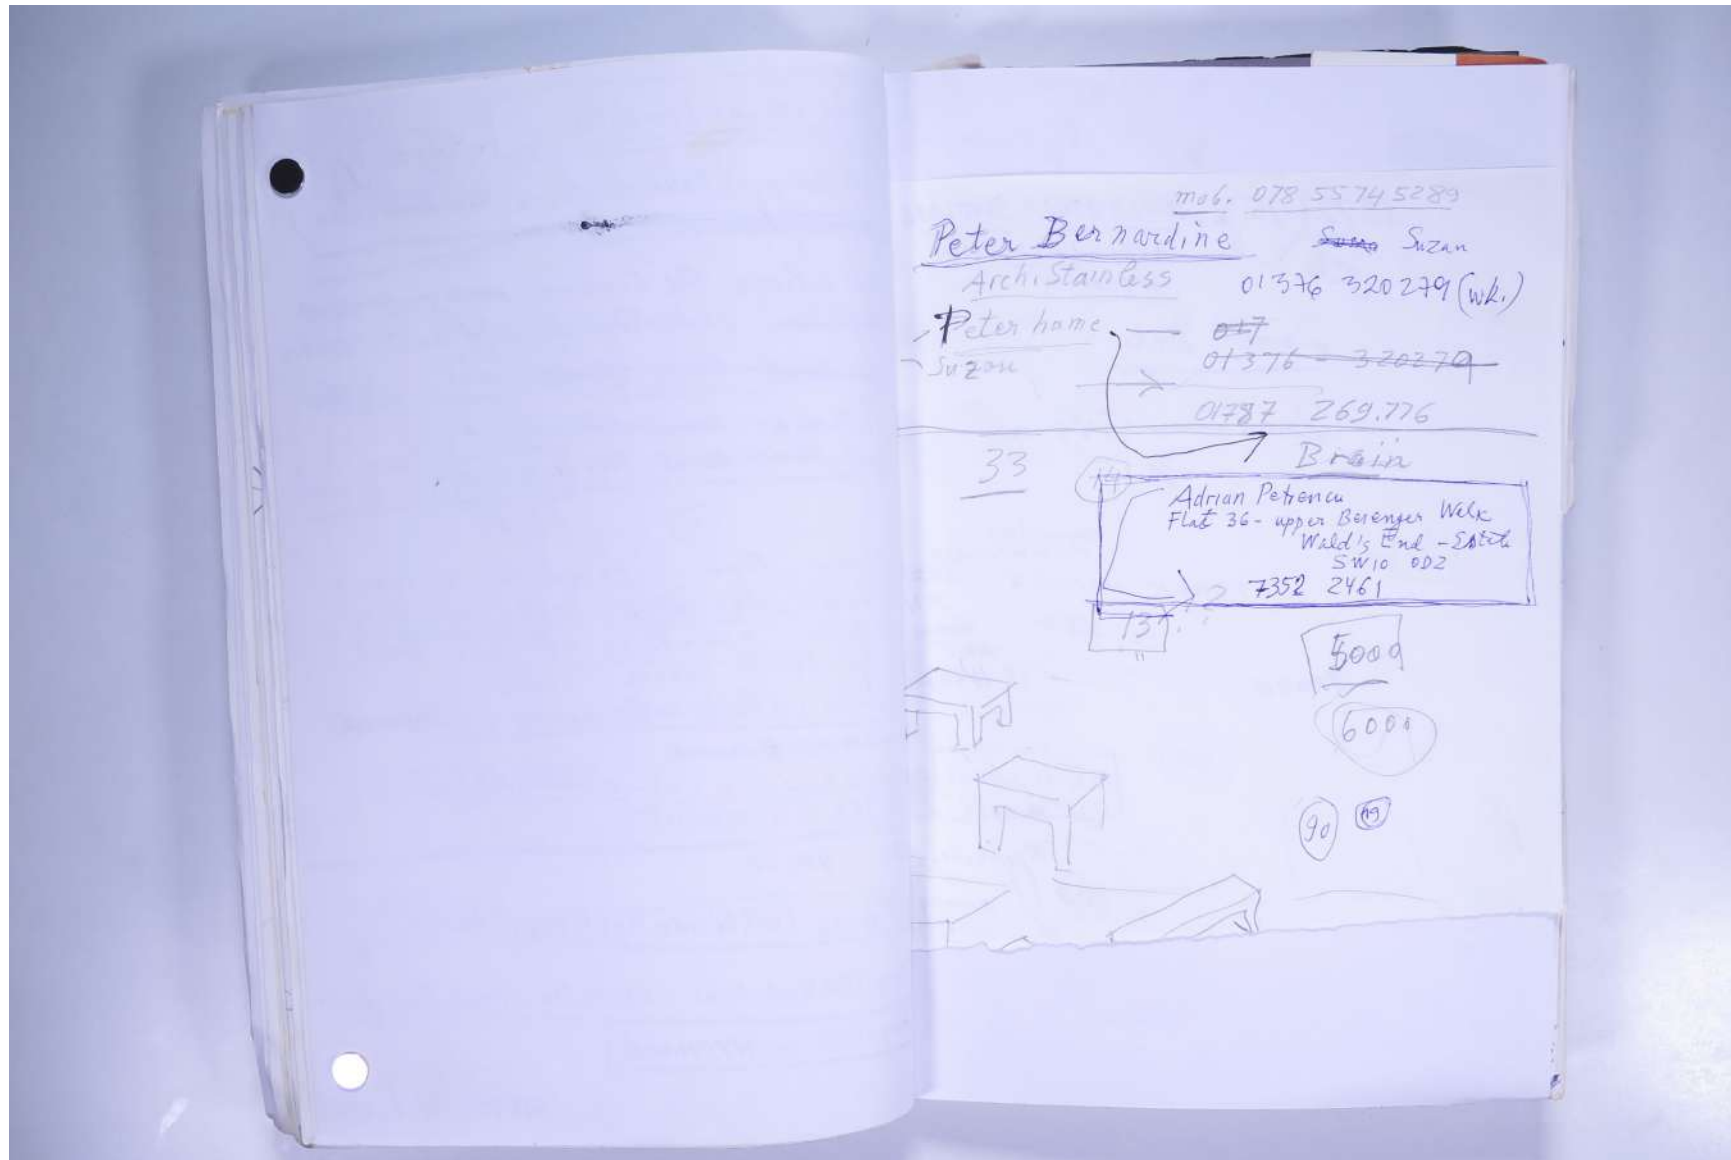

PAUL NEAGU ESTATE

VISUAL JOURNAL: AUG 2001 - Mutiny Mute

Reference No.

PNE 113.015

Usage terms: © Estate of Paul Neagu. No copying, republication, modification or any other unauthorised use is allowed for material © **PAUL NEAGU ESTATE**.

For further use of this material please seek formal permission from the **PAUL NEAGU ESTATE**.