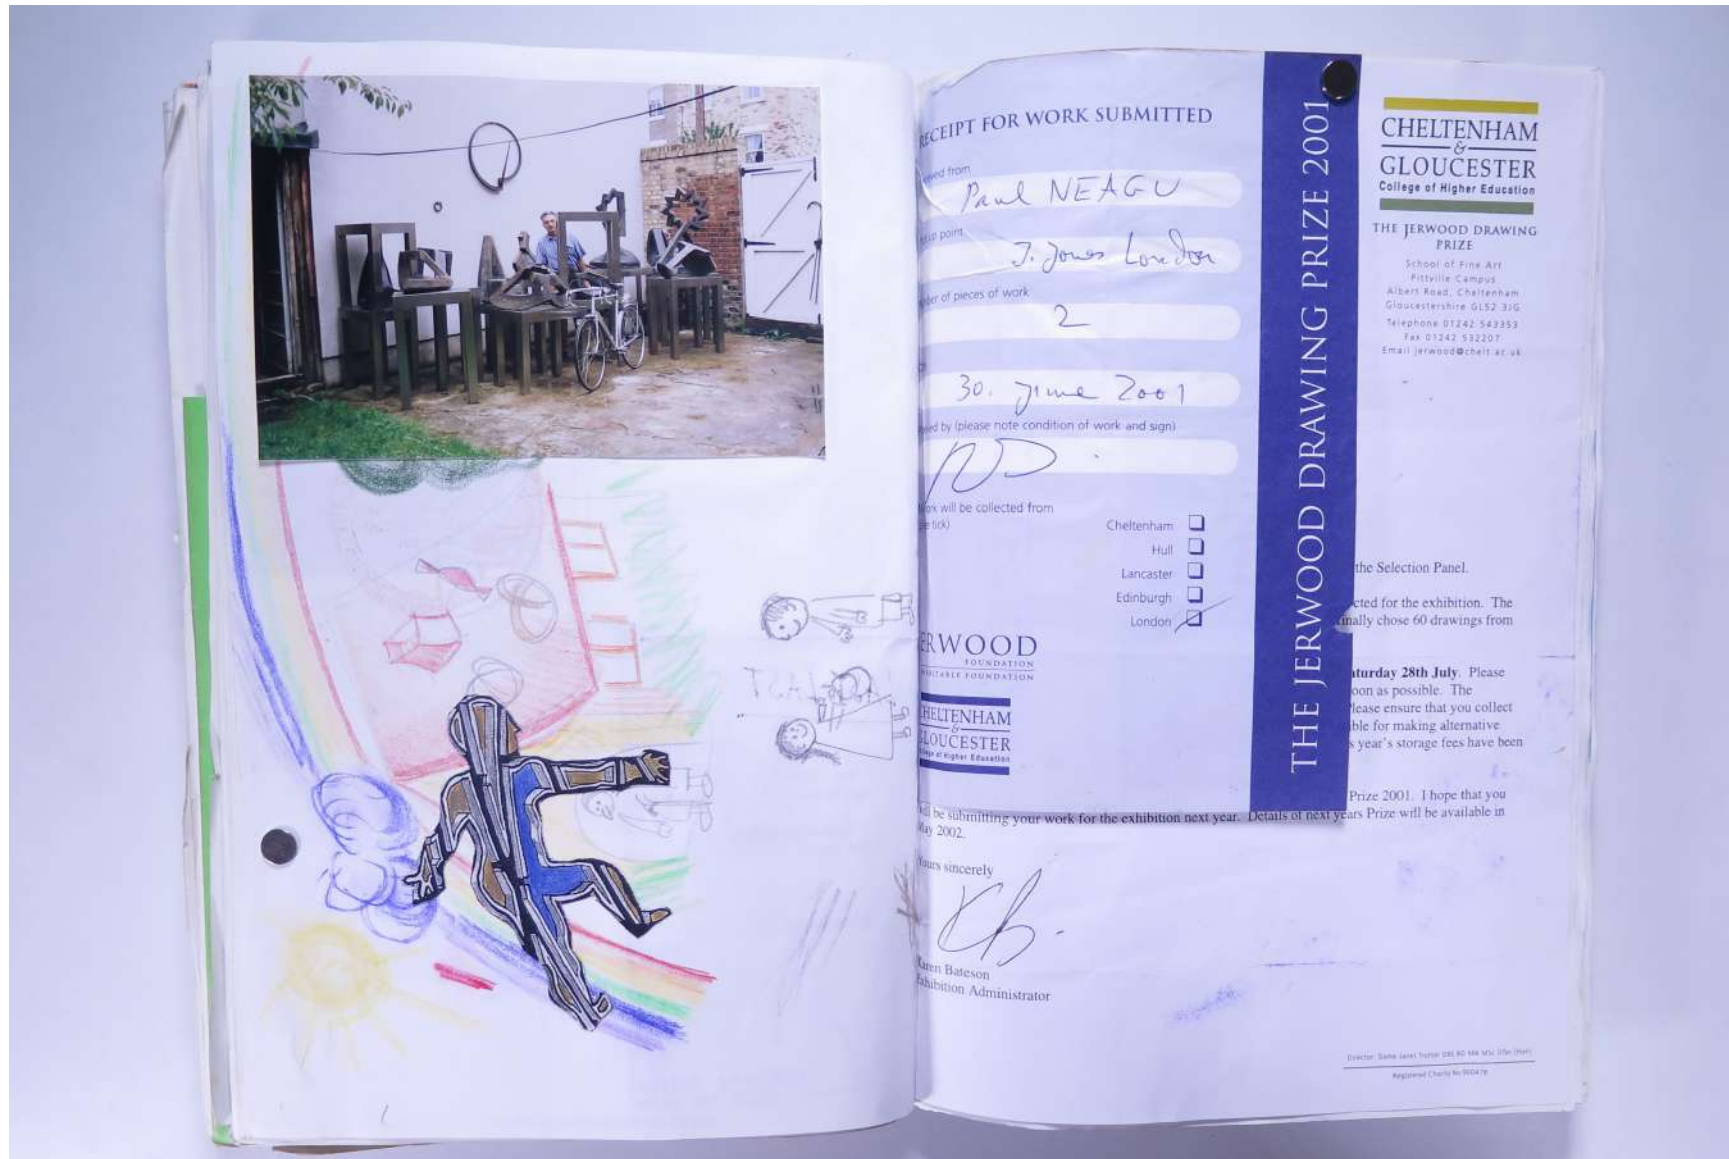

PAUL NEAGU ESTATE

VISUAL JOURNAL: AUG 2001 - Mutiny Mute

Reference No.

PNE 113.047

Usage terms: © Estate of Paul Neagu. No copying, republication, modification or any other unauthorised use is allowed for material © **PAUL NEAGU ESTATE**. For further use of this material please seek formal permission from the **PAUL NEAGU ESTATE**.