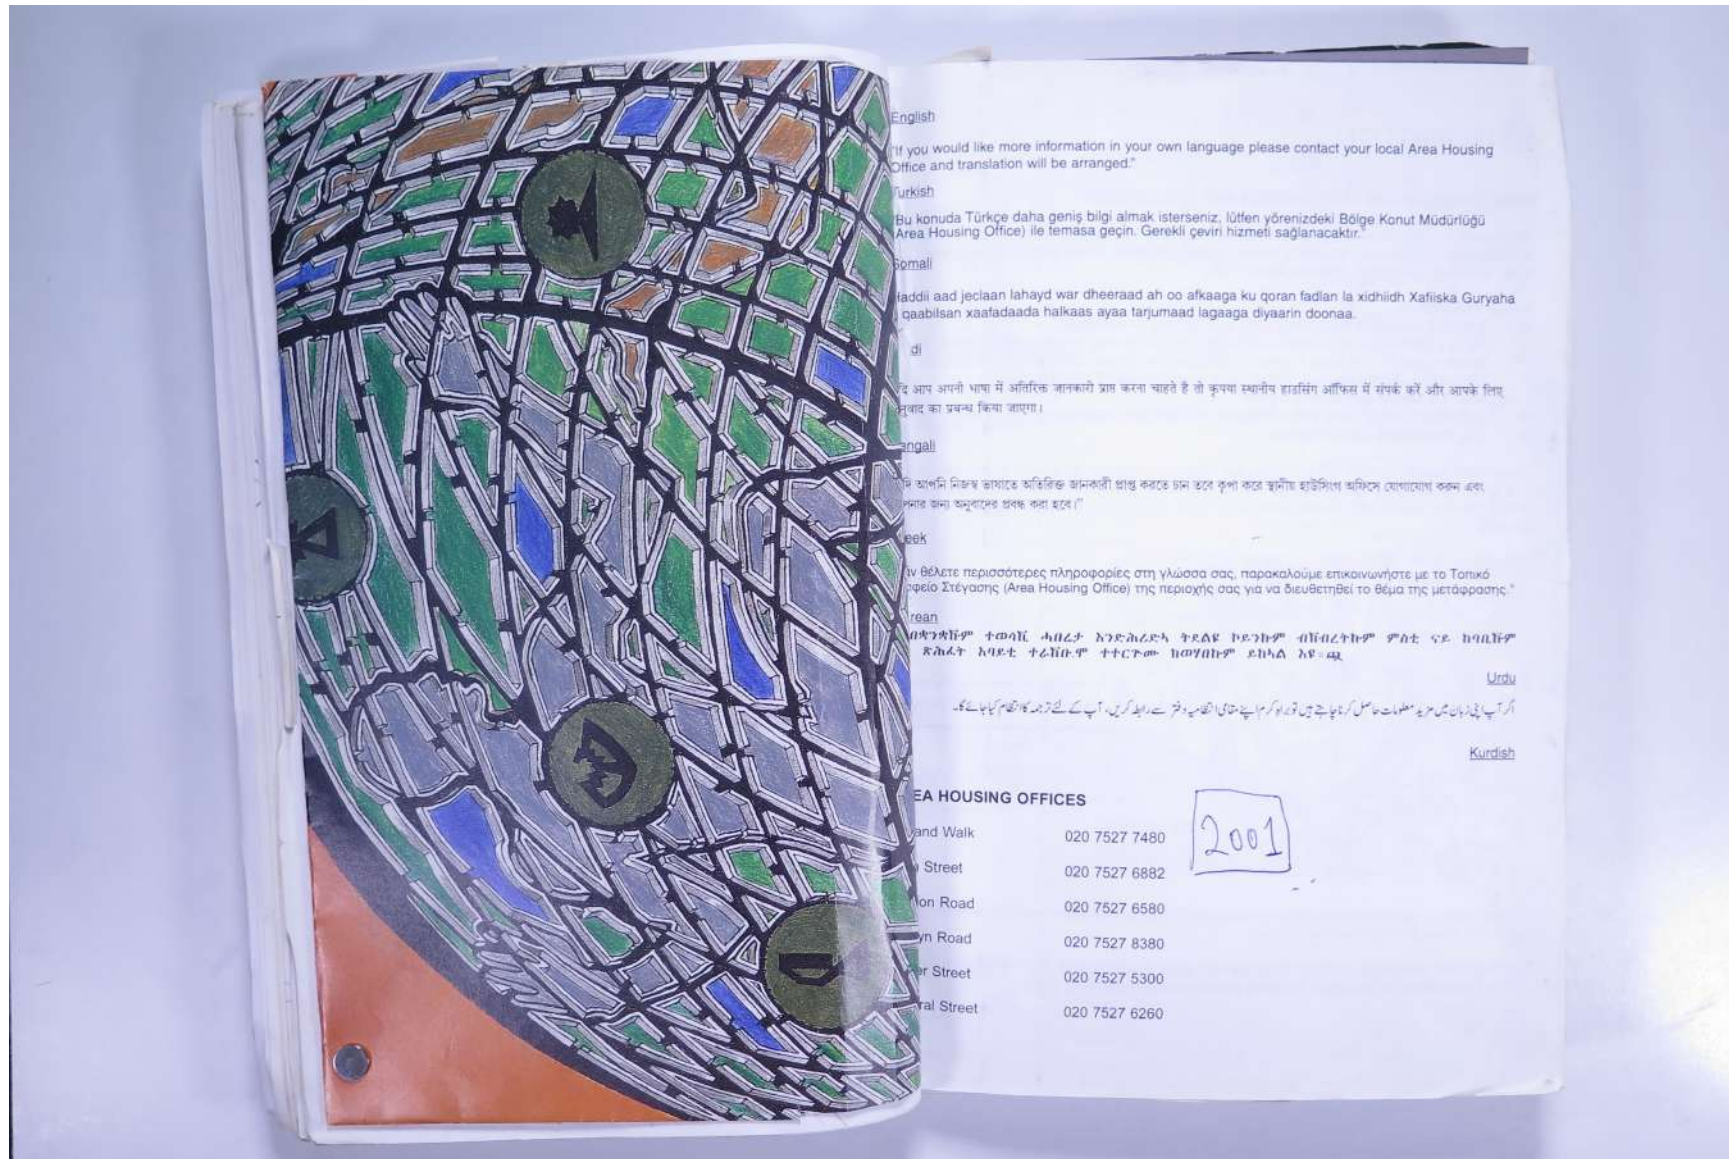

PAUL NEAGU ESTATE

VISUAL JOURNAL: AUG 2001 - Mutiny Mute

Reference No.

PNE 113.021

PAUL NEAGU ESTATE

VISUAL JOURNAL: AUG 2001 - Mutiny Mute

Reference No.

PNE 113.022