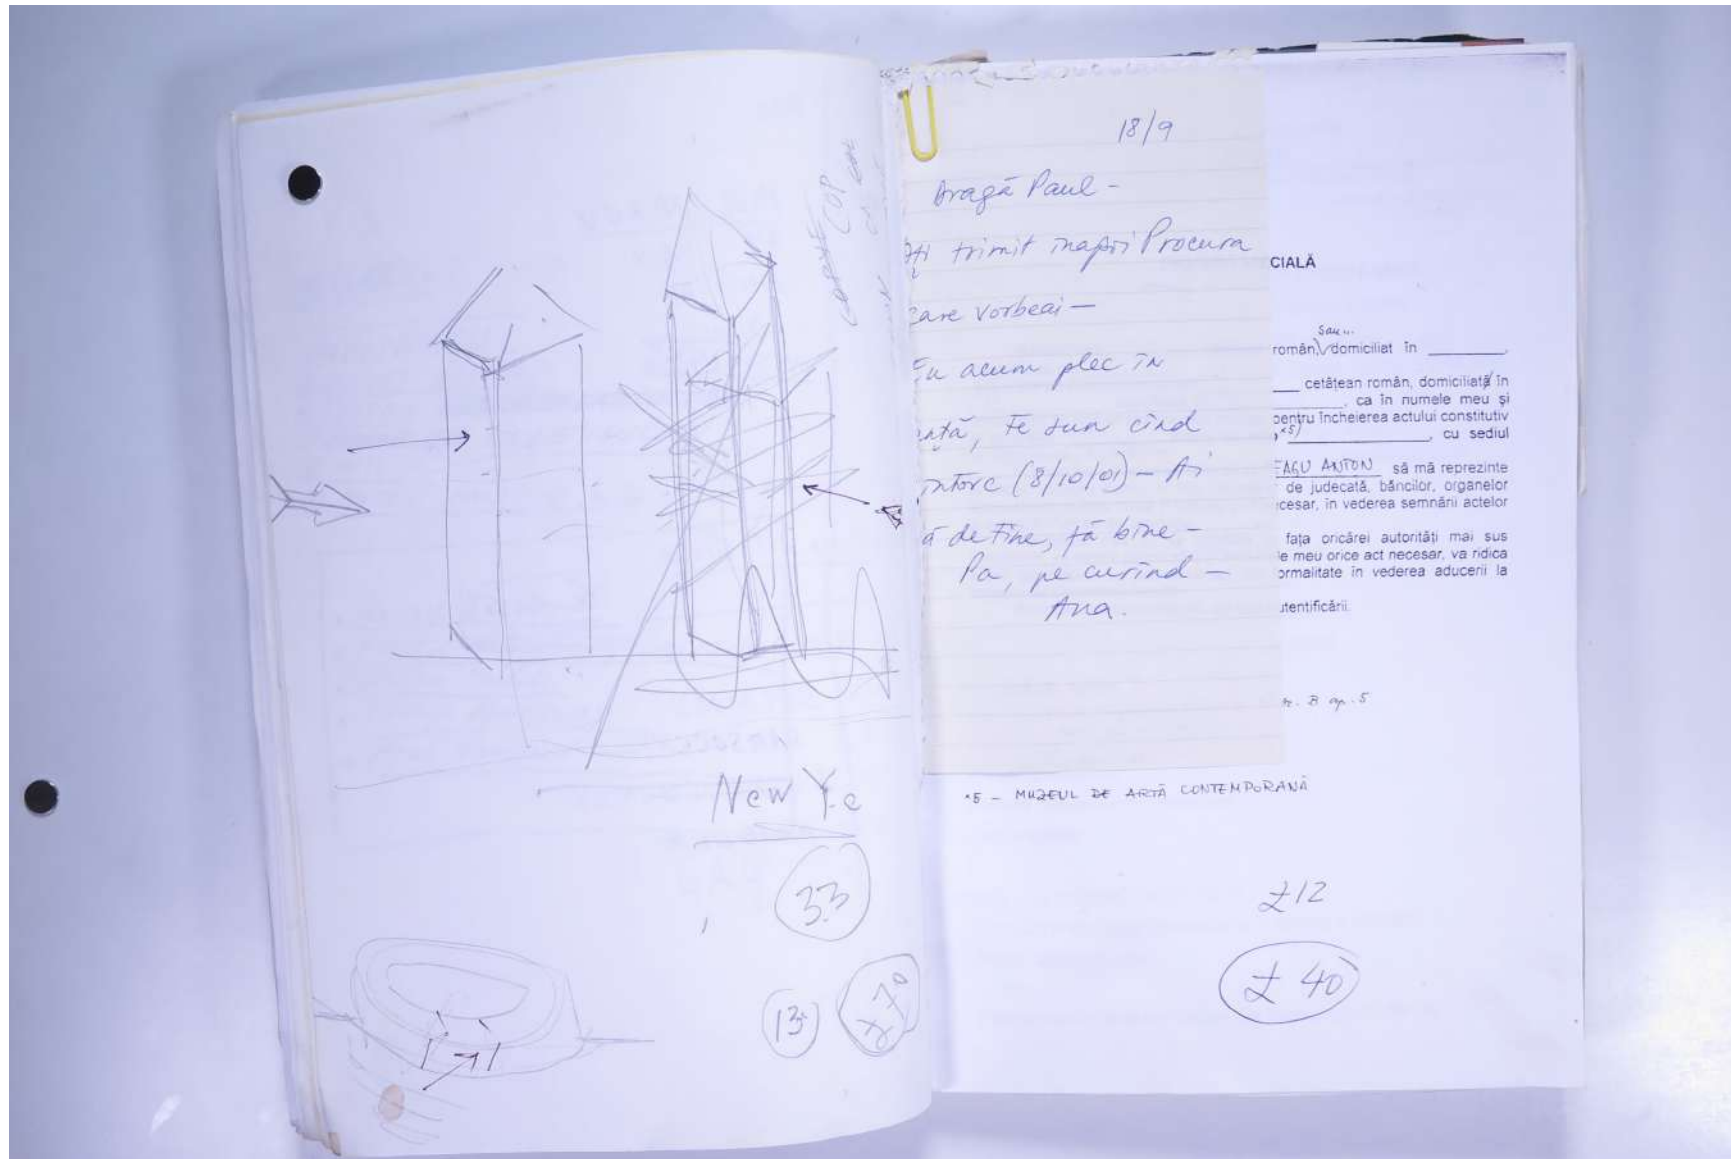

PAUL NEAGU ESTATE

VISUAL JOURNAL: AUG 2001 - Mutiny Mute

Reference No.

PNE 113.010

Usage terms: © Estate of Paul Neagu. No copying, republication, modification or any other unauthorised use is allowed for material © **PAUL NEAGU ESTATE**. For further use of this material please seek formal permission from the **PAUL NEAGU ESTATE**.