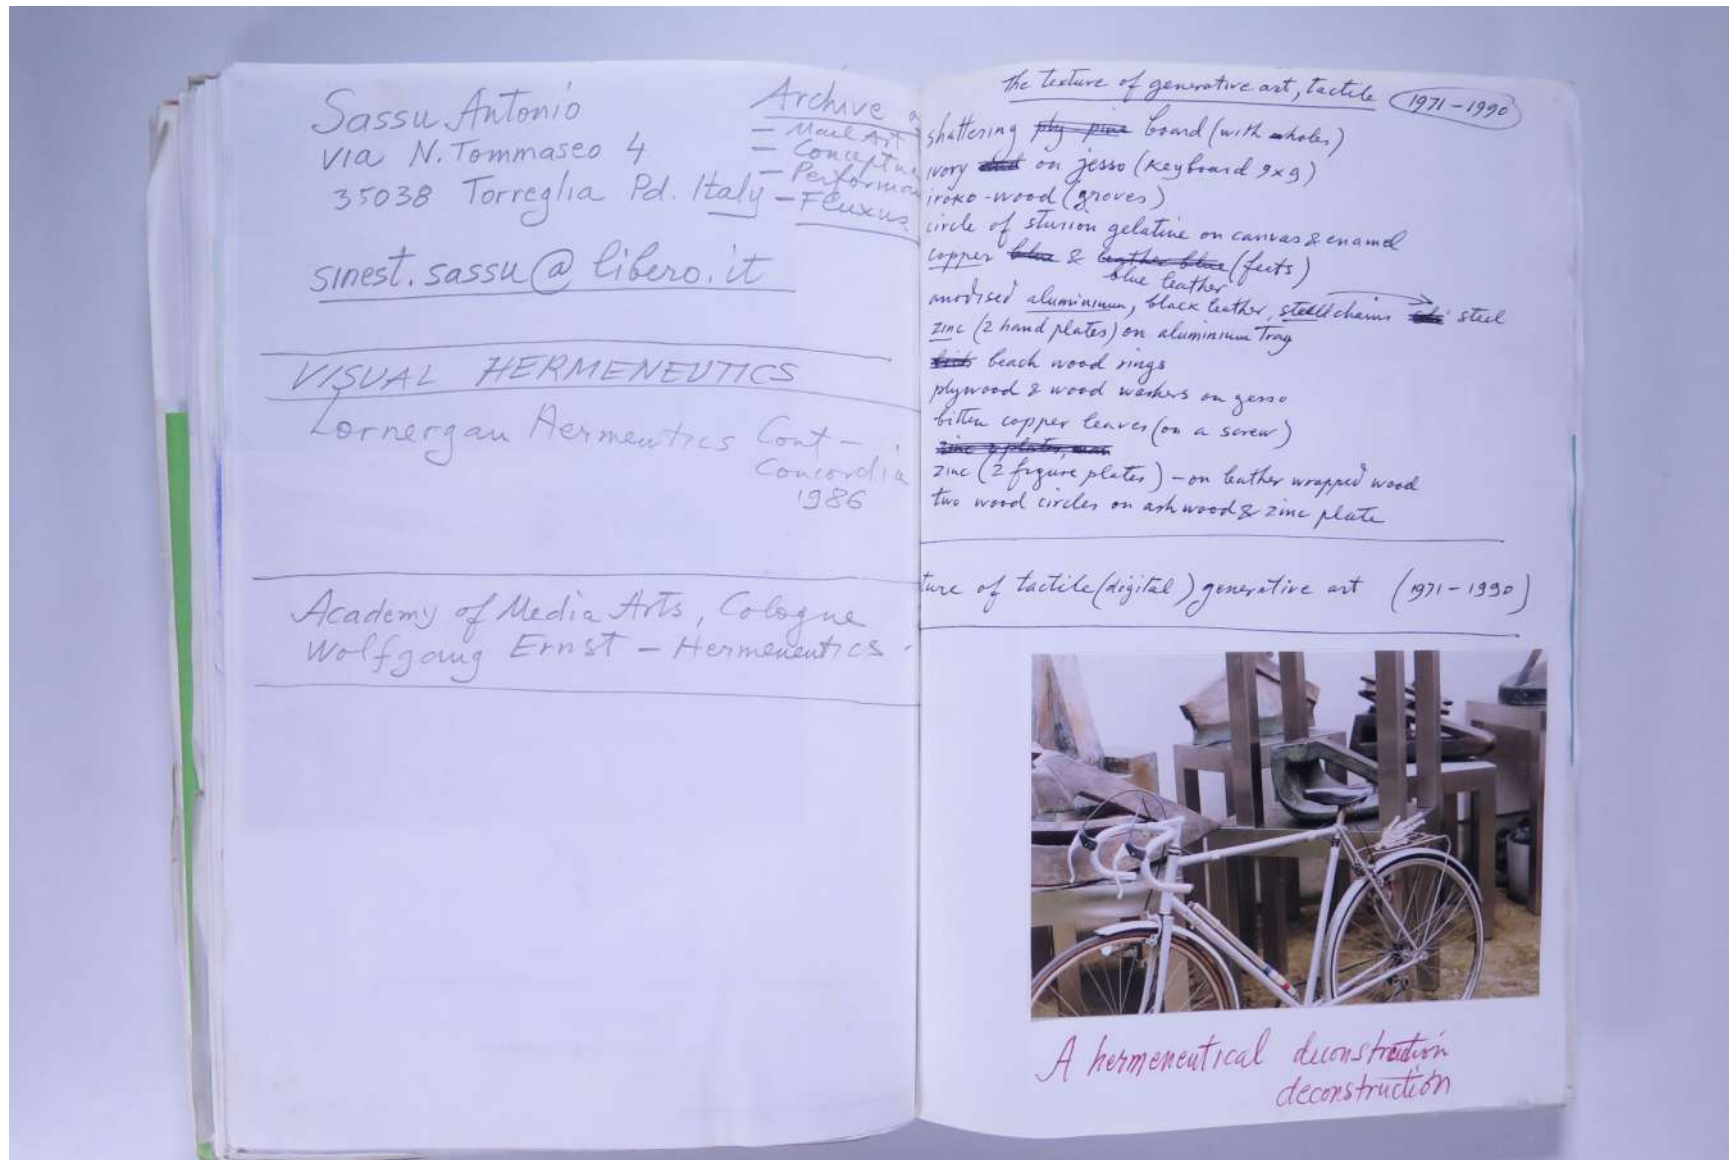

PAUL NEAGU ESTATE

VISUAL JOURNAL: AUG 2001 - Mutiny Mute

Reference No.

PNE 113.056

Usage terms: © Estate of Paul Neagu. No copying, republication, modification or any other unauthorised use is allowed for material © PAUL NEAGU ESTATE.

For further use of this material please seek formal permission from the PAUL NEAGU ESTATE.