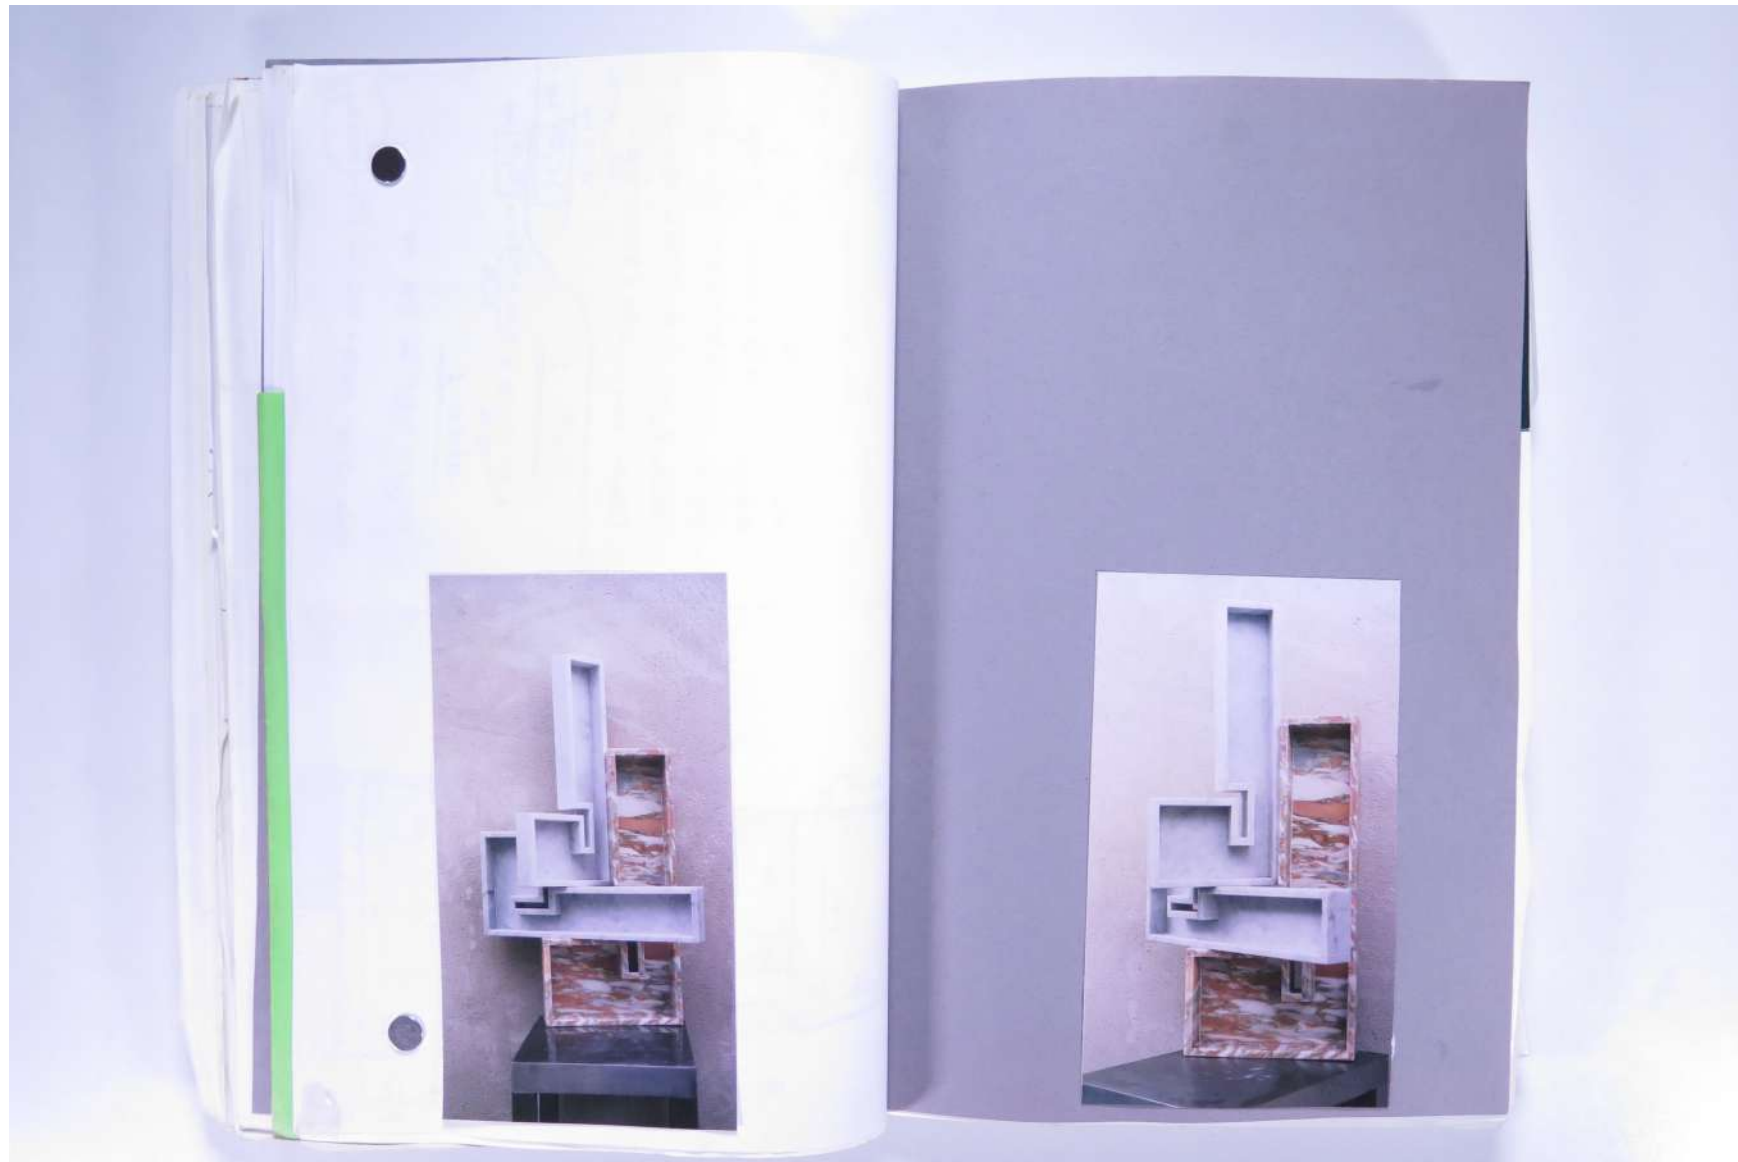

PAUL NEAGU ESTATE

VISUAL JOURNAL: AUG 2001 - Mutiny Mute

Reference No.

PNE 113.037

Usage terms: © Estate of Paul Neagu. No copying, republication, modification or any other unauthorised use is allowed for material © **PAUL NEAGU** ESTATE.
For further use of this material please seek formal permission from the **PAUL NEAGU** ESTATE.