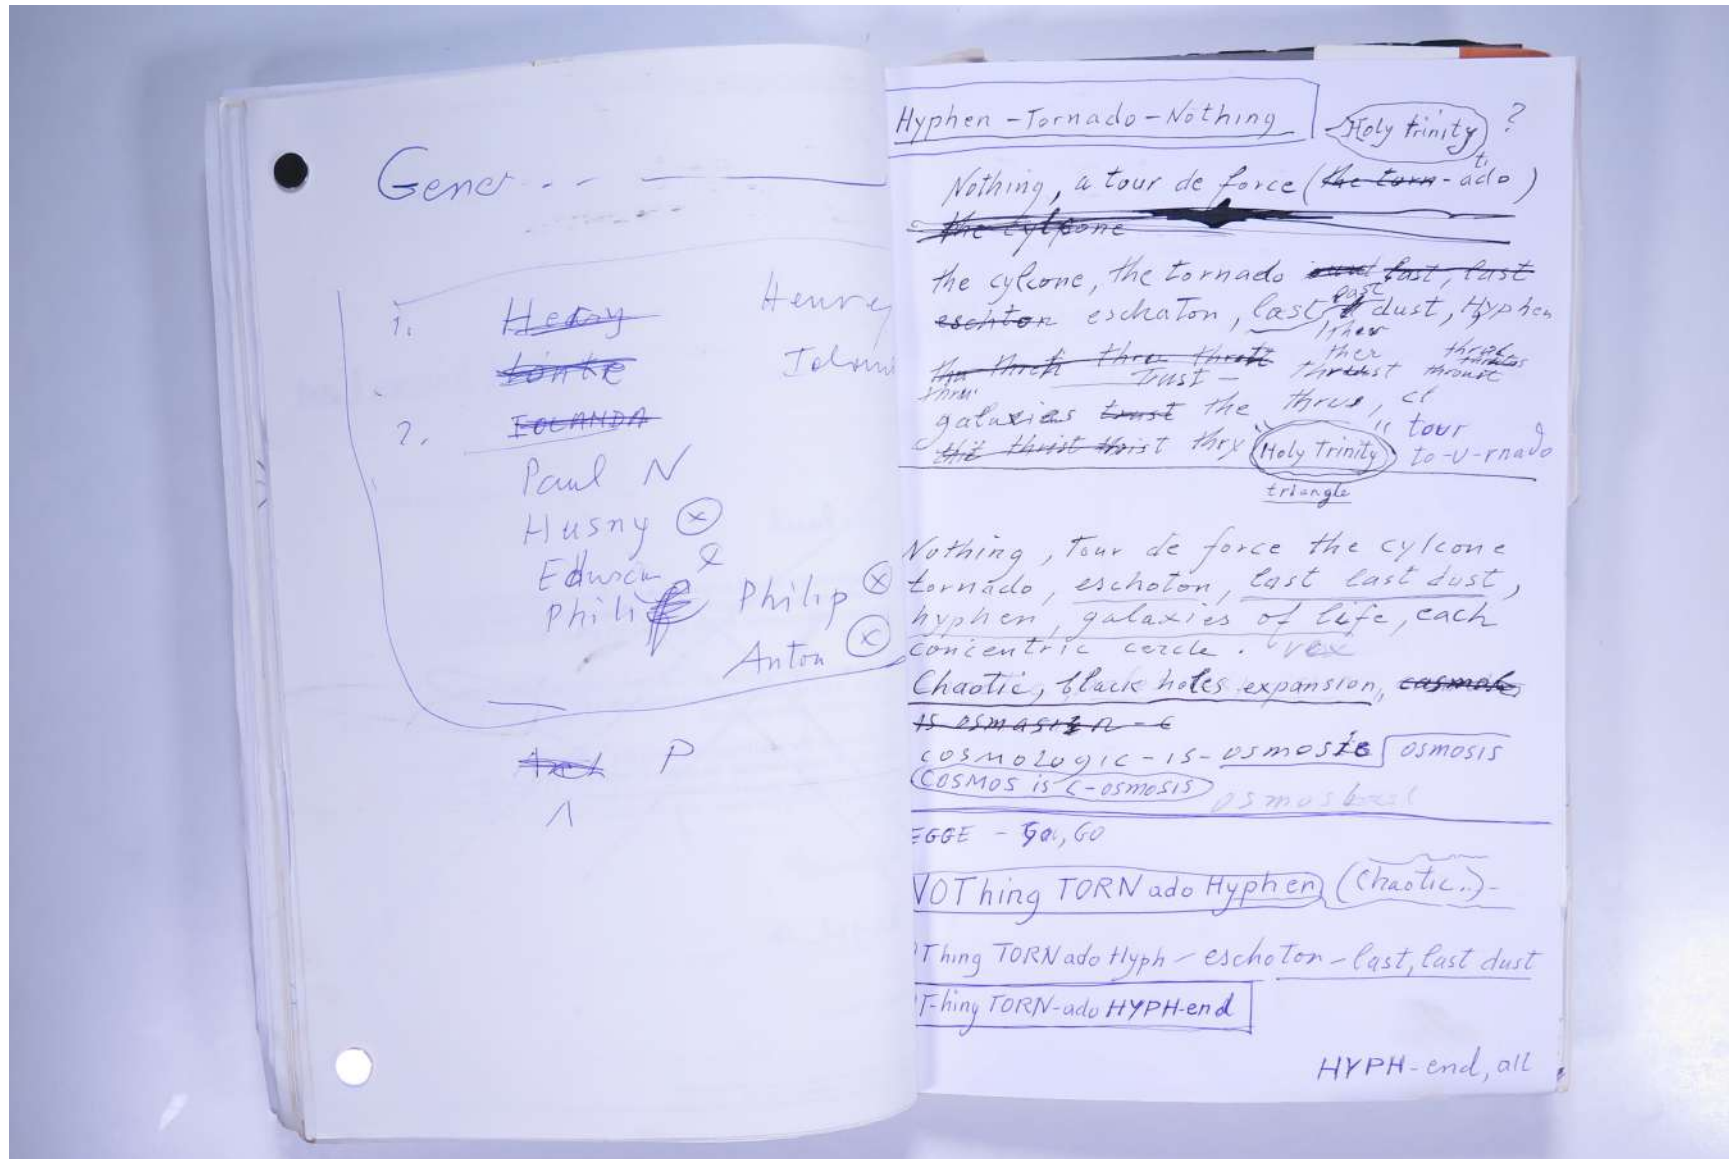

PAUL NEAGU ESTATE

VISUAL JOURNAL: AUG 2001 - Mutiny Mute

Reference No.

PNE 113.014

Usage terms: © Estate of Paul Neagu. No copying, republication, modification or any other unauthorised use is allowed for material © **PAUL NEAGU ESTATE**.

For further use of this material please seek formal permission from the **PAUL NEAGU ESTATE**.