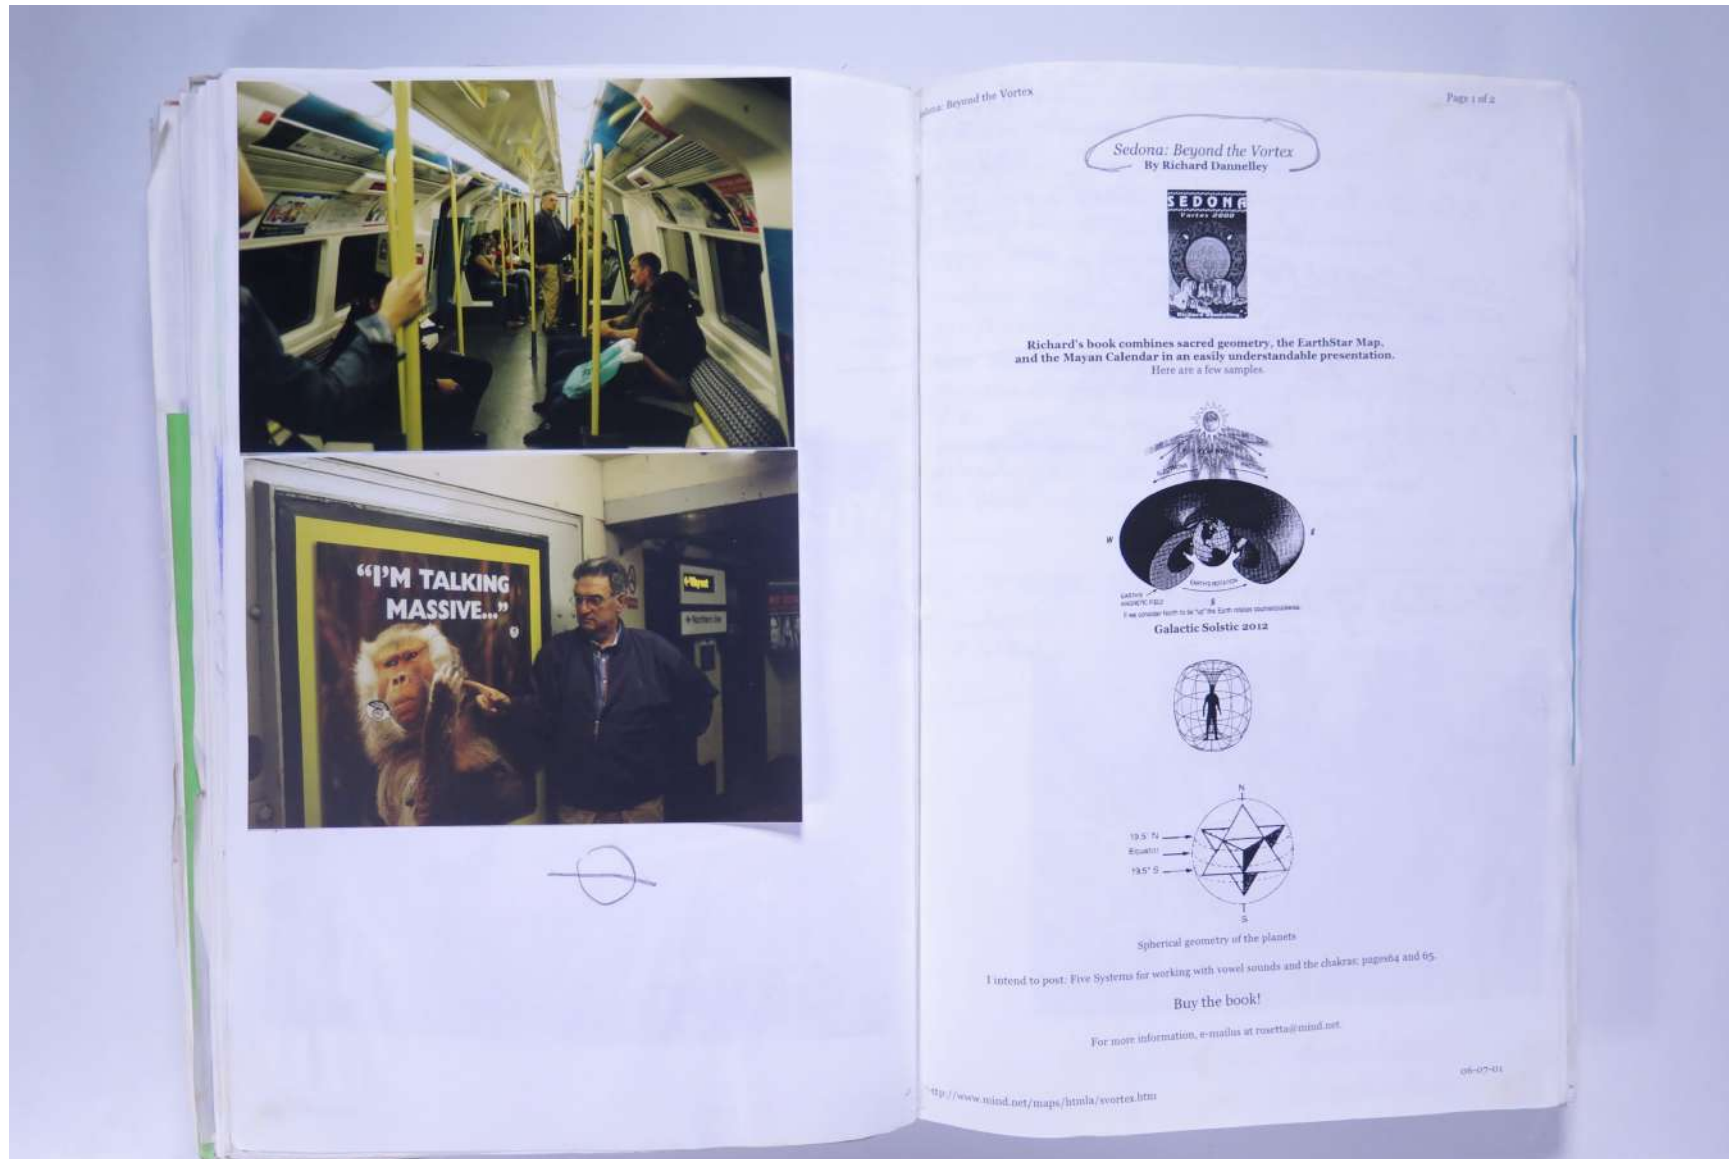

PAUL NEAGU ESTATE

VISUAL JOURNAL: AUG 2001 - Mutiny Mute

Reference No.

PNE 113.055

Usage terms: © Estate of Paul Neagu. No copying, republication, modification or any other unauthorised use is allowed for material © **PAUL NEAGU ESTATE**. For further use of this material please seek formal permission from the **PAUL NEAGU ESTATE**.