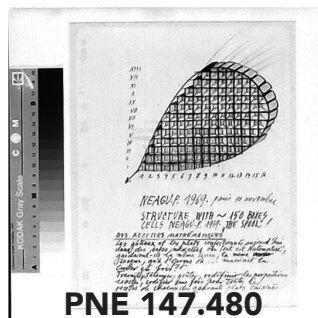

PAUL NEAGU ESTATE

120 B/W FILM Diapositives/Negatives: Compiled & arranged by Paul Neagu

Contact Sheet No.
43 of 68

These contact sheets are for cataloguing purposes only. Please contact the Paul Neagu Estate for image use & output specifications.