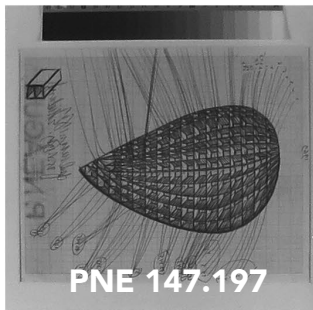

PAUL NEAGU ESTATE

120 B/W FILM Diapositives/Negatives: Compiled & arranged by Paul Neagu

Contact Sheet No.
18 of 68

These contact sheets are for cataloguing purposes only. Please contact the Paul Neagu Estate for image use & output specifications.