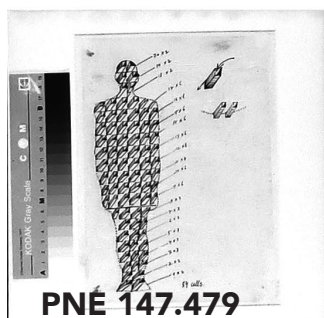

PAUL NEAGU ESTATE

120 B/W FILM Diapositives/Negatives: Compiled & arranged by Paul Neagu

Contact Sheet No.
43 of 68

These contact sheets are for cataloguing purposes only. Please contact the Paul Neagu Estate for image use & output specifications.