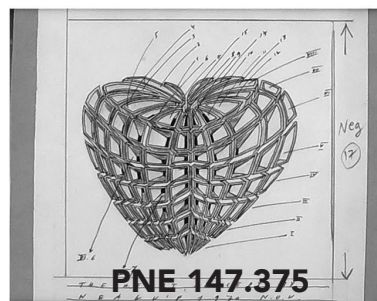

PNE 147.375