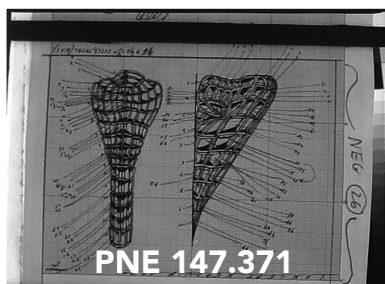

PAUL NEAGU ESTATE

120 B/W FILM Diapositives/Negatives: Compiled & arranged by Paul Neagu

Contact Sheet No.
33 of 68

PNE 147.368

PNE 147.369

PNE 147.370

PNE 147.371

PNE 147.372