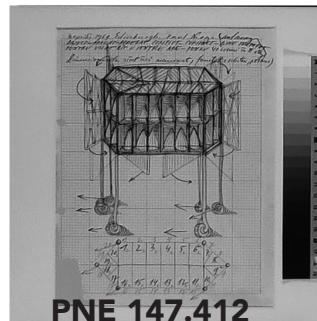

PAUL NEAGU ESTATE

120 B/W FILM Diapositives/Negatives: Compiled & arranged by Paul Neagu

Contact Sheet No.
37 of 68

These contact sheets are for cataloguing purposes only. Please contact the Paul Neagu Estate for image use & output specifications.