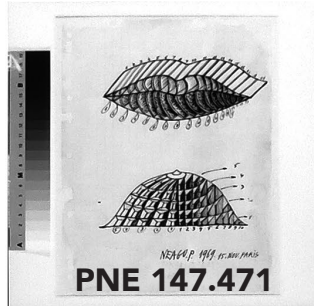

PAUL NEAGU ESTATE

120 B/W FILM Diapositives/Negatives: Compiled & arranged by Paul Neagu

Contact Sheet No.
43 of 68

These contact sheets are for cataloguing purposes only. Please contact the Paul Neagu Estate for image use & output specifications.