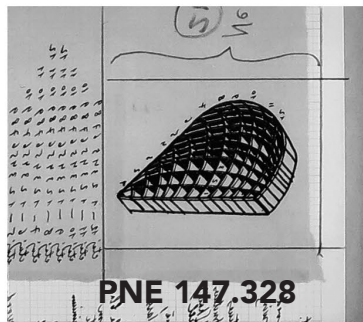

120 B/W FILM Diapositives/Negatives: Compiled & arranged by Paul Neagu

Contact Sheet No.
29 of 68

PNE 147.322

PNE 147.323

PNE 147.324

PNE 147.325

PNE 147.326

PNE 147.327