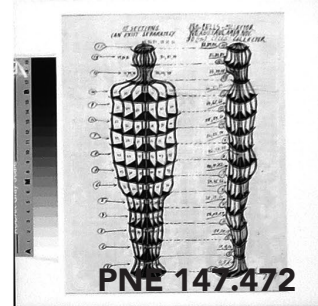

PAUL NEAGU ESTATE

120 B/W FILM Diapositives/Negatives: Compiled & arranged by Paul Neagu

Contact Sheet No.
43 of 68

These contact sheets are for cataloguing purposes only. Please contact the Paul Neagu Estate for image use & output specifications.