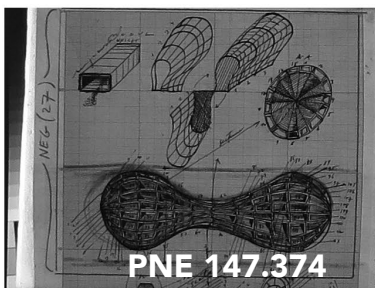

PNE 147.374