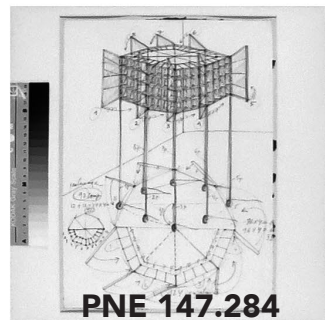

PAUL NEAGU ESTATE

120 B/W FILM Diapositives/Negatives: Compiled & arranged by Paul Neagu

Contact Sheet No.
25 of 68

These contact sheets are for cataloguing purposes only. Please contact the Paul Neagu Estate for image use & output specifications.