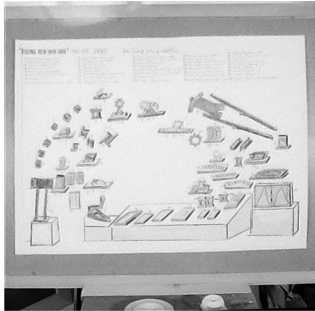

PAUL NEAGU ESTATE

120 B/W FILM Diapositives/Negatives: Compiled & arranged by Paul Neagu

Contact Sheet No.
56 of 68

PNE 147.617