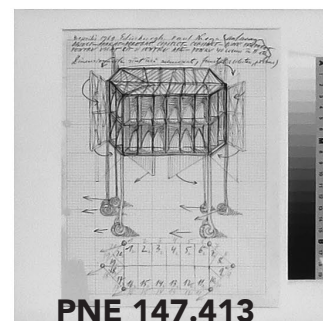

PAUL NEAGU ESTATE

120 B/W FILM Diapositives/Negatives: Compiled & arranged by Paul Neagu

Contact Sheet No.
37 of 68

These contact sheets are for cataloguing purposes only. Please contact the Paul Neagu Estate for image use & output specifications.