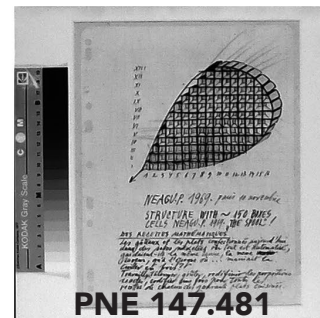

PAUL NEAGU ESTATE

120 B/W FILM Diapositives/Negatives: Compiled & arranged by Paul Neagu

Contact Sheet No.
43 of 68

These contact sheets are for cataloguing purposes only. Please contact the Paul Neagu Estate for image use & output specifications.