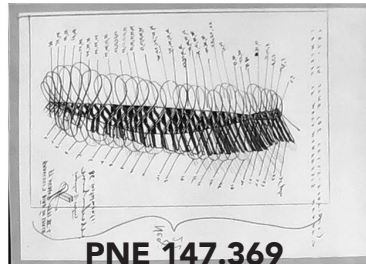

PNE 147.369