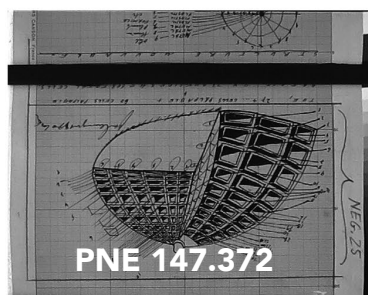

PAUL NEAGU ESTATE

120 B/W FILM Diapositives/Negatives: Compiled & arranged by Paul Neagu

Contact Sheet No.
33 of 68

PNE 147.368

PNE 147.369

PNE 147.370

PNE 147.371

PNE 147.372