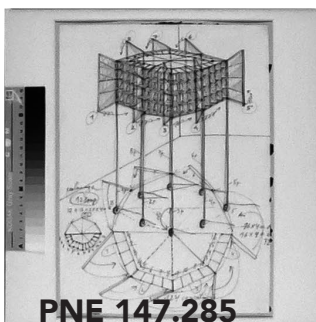

PAUL NEAGU ESTATE

120 B/W FILM Diapositives/Negatives: Compiled & arranged by Paul Neagu

Contact Sheet No.
25 of 68

These contact sheets are for cataloguing purposes only. Please contact the Paul Neagu Estate for image use & output specifications.