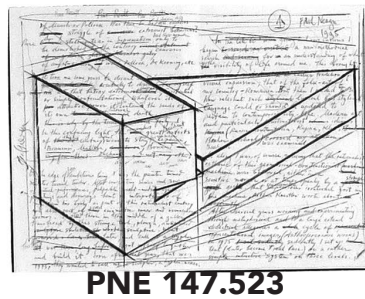

120 B/W FILM Diapositives/Negatives: Compiled & arranged by Paul Neagu

Contact Sheet No.
47 of 68

These contact sheets are for cataloguing purposes only. Please contact the Paul Neagu Estate for image use & output specifications.