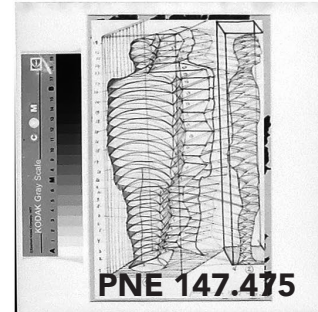

PAUL NEAGU ESTATE

120 B/W FILM Diapositives/Negatives: Compiled & arranged by Paul Neagu

Contact Sheet No.
43 of 68

These contact sheets are for cataloguing purposes only. Please contact the Paul Neagu Estate for image use & output specifications.