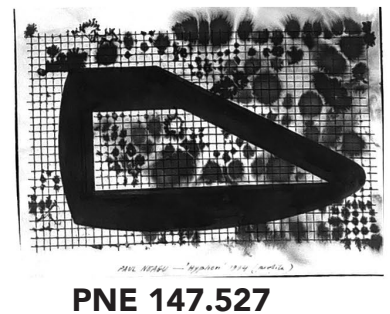

120 B/W FILM Diapositives/Negatives: Compiled & arranged by Paul Neagu

Contact Sheet No.
47 of 68

These contact sheets are for cataloguing purposes only. Please contact the Paul Neagu Estate for image use & output specifications.