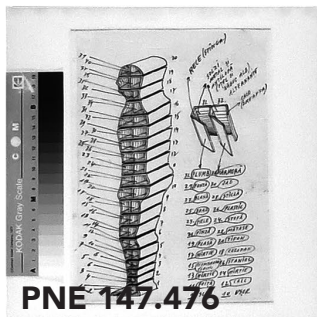

PAUL NEAGU ESTATE

120 B/W FILM Diapositives/Negatives: Compiled & arranged by Paul Neagu

Contact Sheet No.
43 of 68

These contact sheets are for cataloguing purposes only. Please contact the Paul Neagu Estate for image use & output specifications.