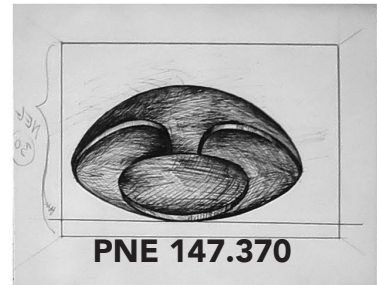

PAUL NEAGU ESTATE

120 B/W FILM Diapositives/Negatives: Compiled & arranged by Paul Neagu

Contact Sheet No.
33 of 68

PNE 147.368

PNE 147.369

PNE 147.370

PNE 147.371

PNE 147.372