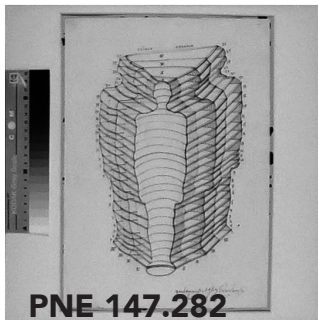

PAUL NEAGU ESTATE

120 B/W FILM Diapositives/Negatives: Compiled & arranged by Paul Neagu

Contact Sheet No.
25 of 68

These contact sheets are for cataloguing purposes only. Please contact the Paul Neagu Estate for image use & output specifications.